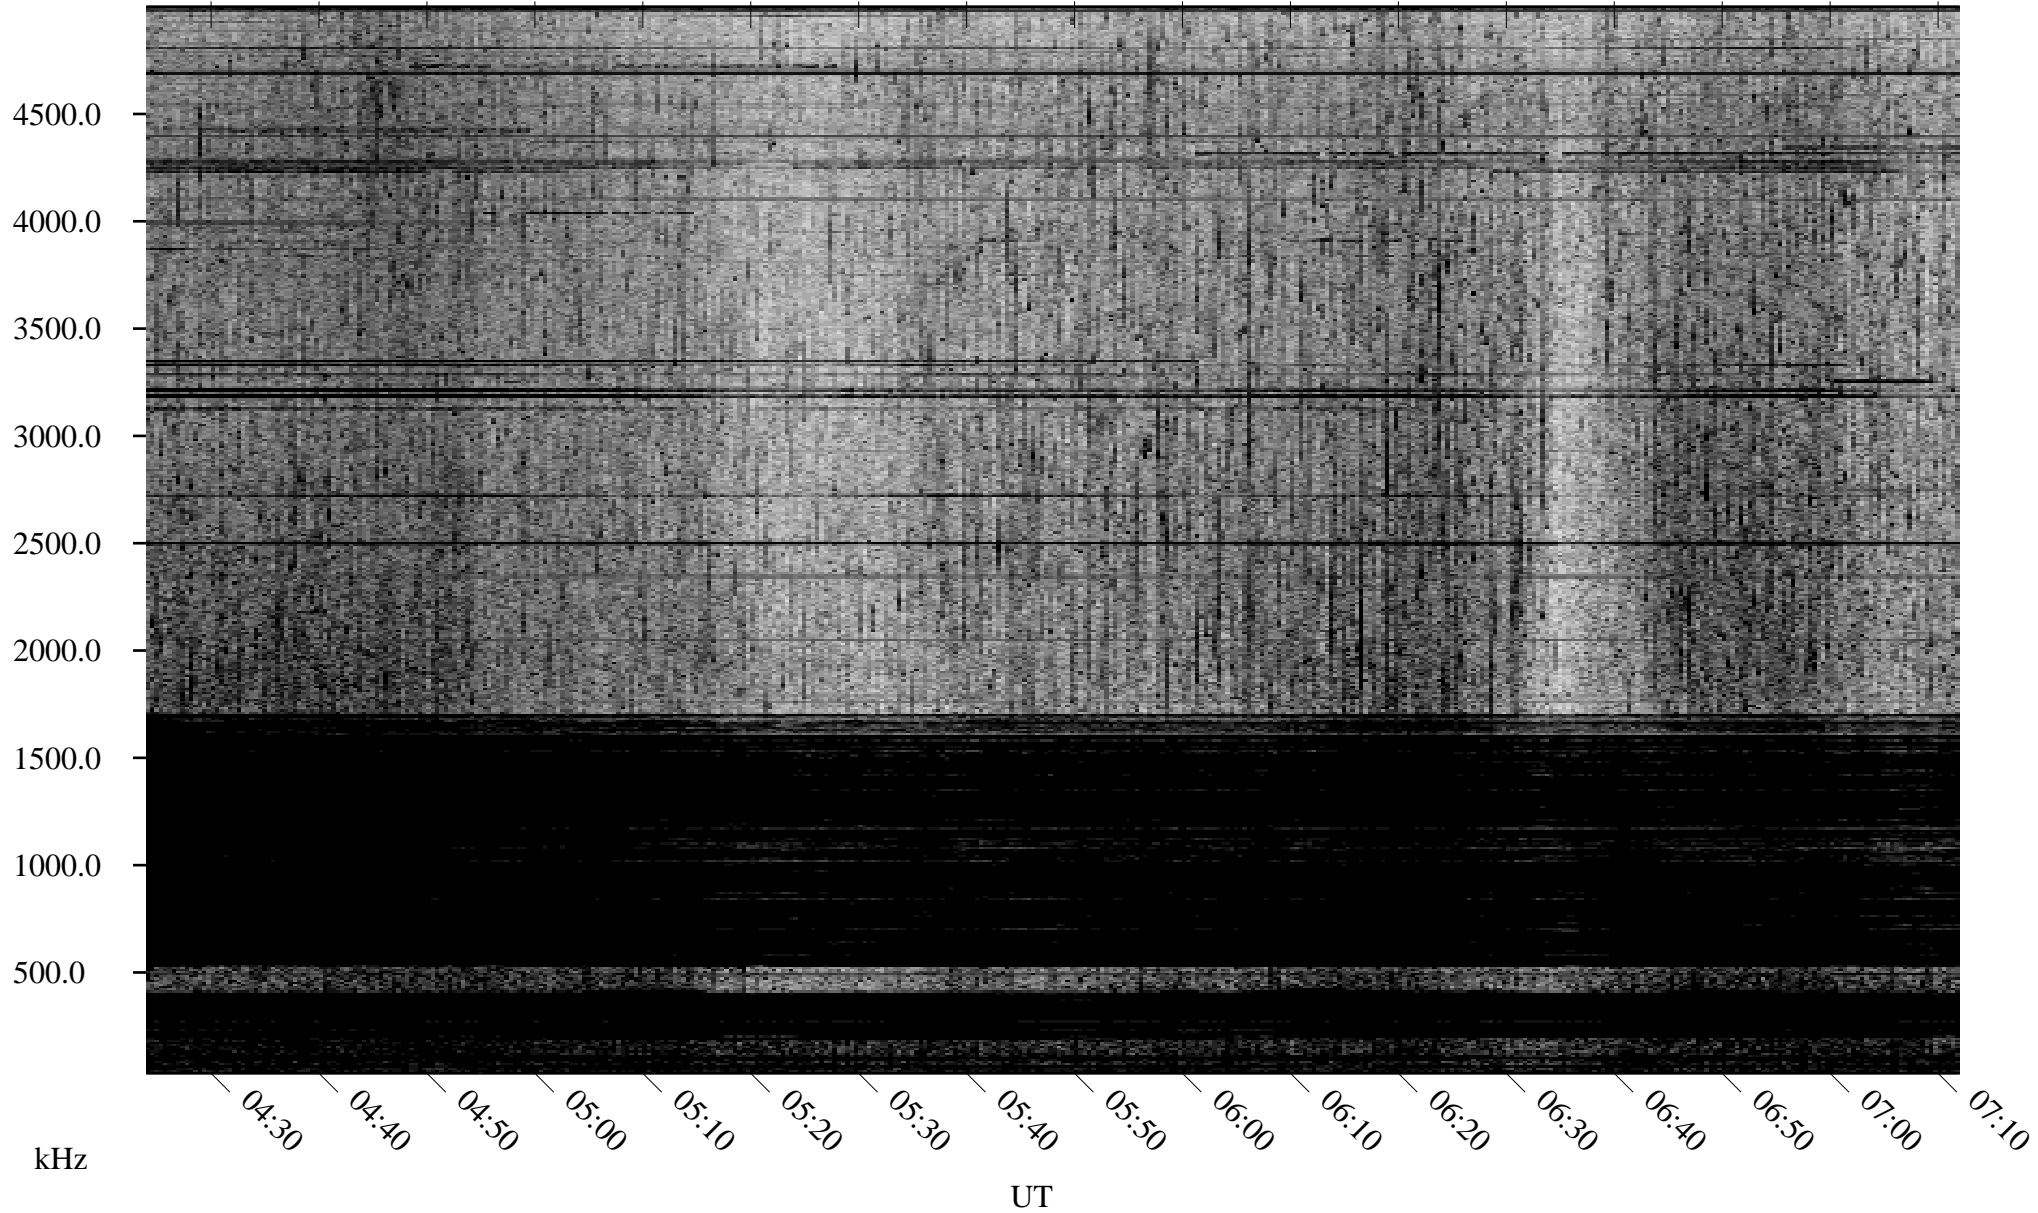

08/05/2009 Churchill, Manitoba

Linear Scale Black = 161 White = 15

ch09217l.r01SUm max_12

Page 1

08/05/2009 Churchill, Manitoba

Linear Scale Black = 161 White = 15

ch092171.r01SUm max_12

Page 2

08/06/2009 Churchill, Manitoba

Linear Scale Black = 161 White = 15

ch09217l.r01SUm max_12

Page 3

08/06/2009 Churchill, Manitoba

Linear Scale Black = 161 White = 15

ch09217l.r01SUm max_12

Page 4

08/06/2009 Churchill, Manitoba

Linear Scale Black = 161 White = 15

ch09217l.r01SUm max_12

Page 5

08/06/2009 Churchill, Manitoba

Linear Scale Black = 161 White = 15

ch09217l.r01SUm max_12

Page 6

08/06/2009 Churchill, Manitoba

Linear Scale Black = 161 White = 15

ch092171.r01SUm max_12

Page 7

08/06/2009 Churchill, Manitoba

Linear Scale Black = 161 White = 15

ch092171.r01SUm max_12

Page 8