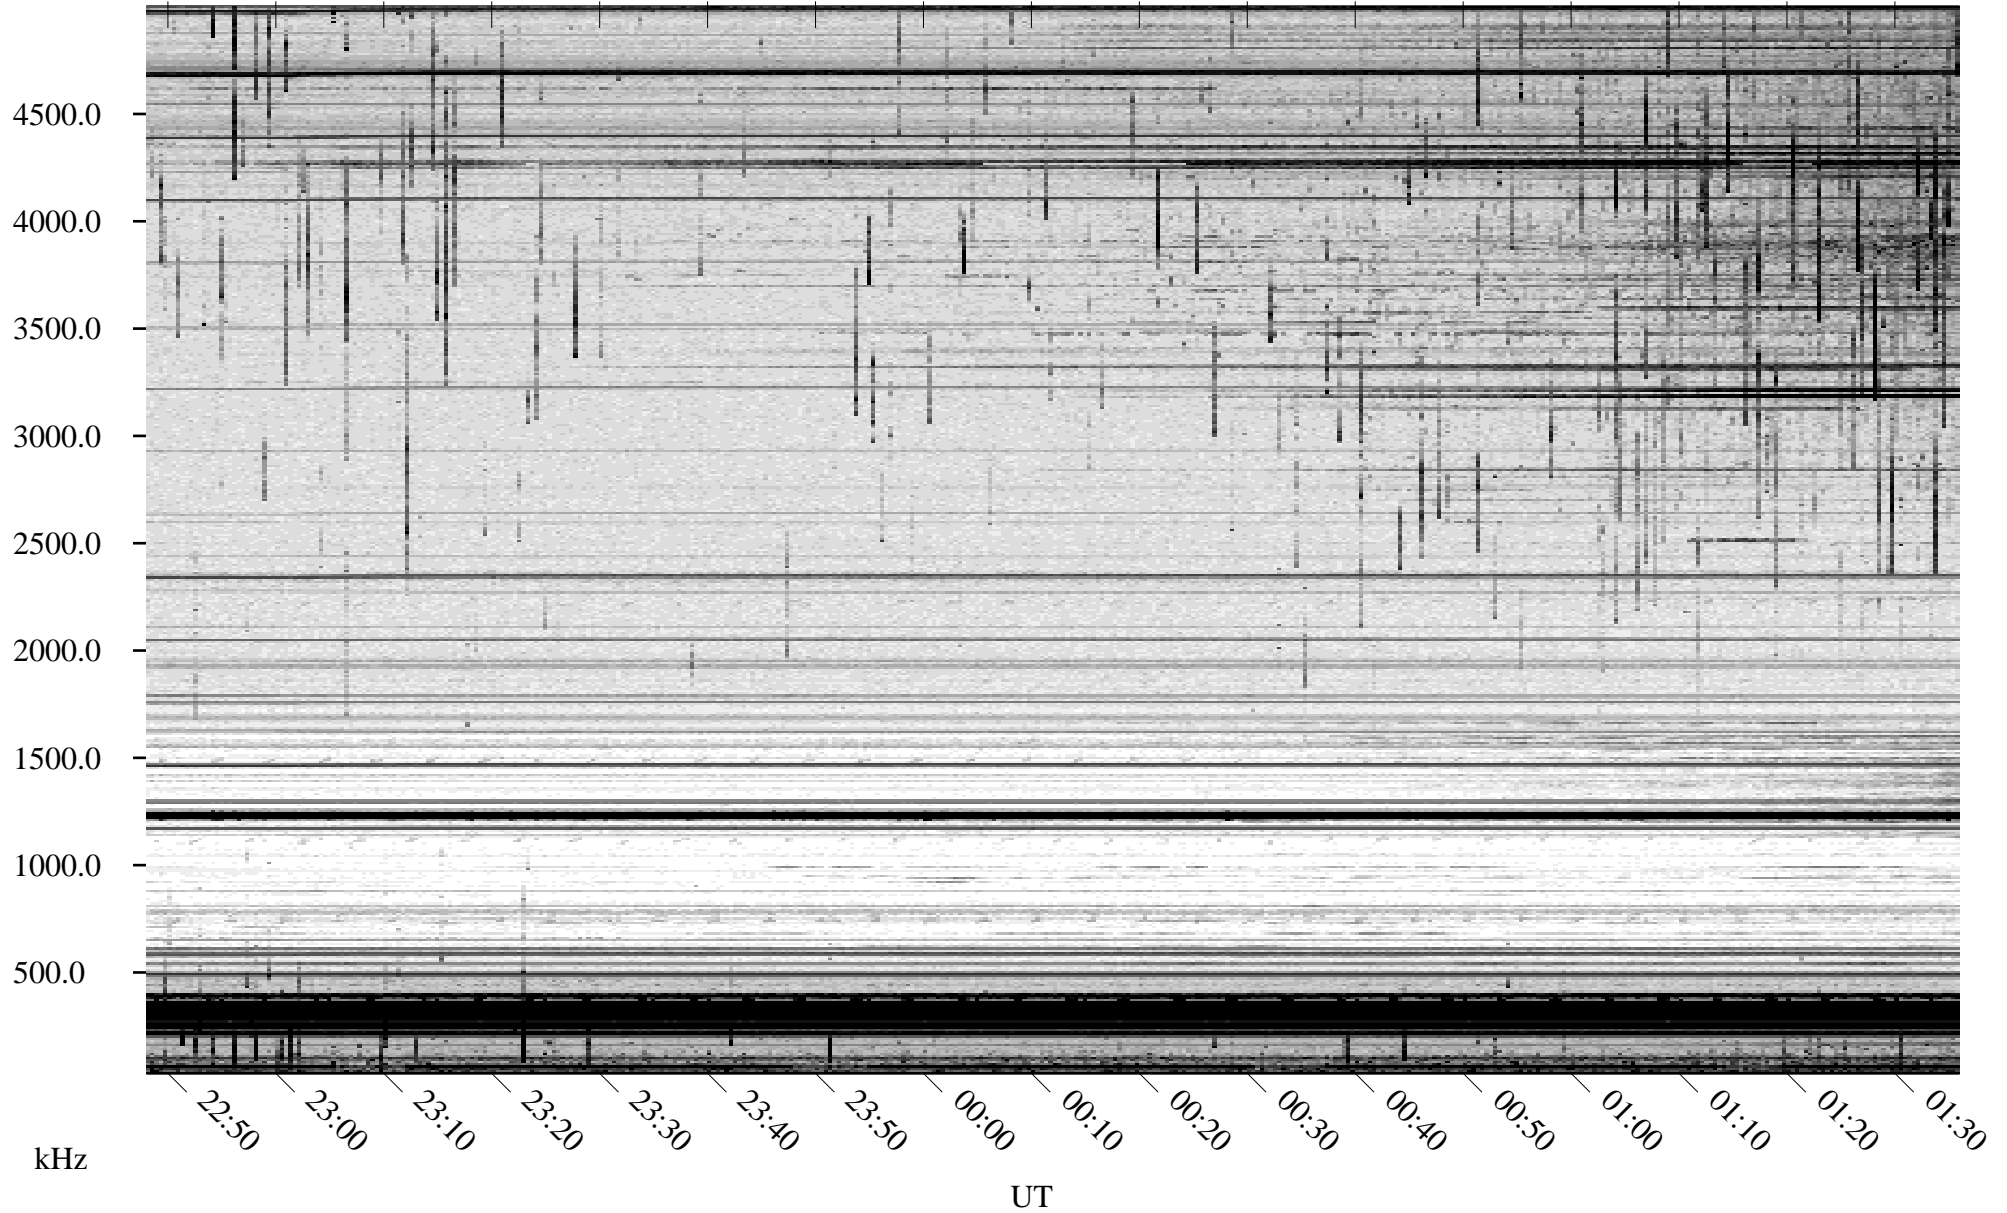

08/05/2009 Churchill, Manitoba

Linear Scale Black = 161 White = 15

ch09217l.r01SUm max_12

Page 1

08/05/2009 Churchill, Manitoba

Linear Scale Black = 161 White = 15

ch092171.r01SUm max_12

Page 2

08/06/2009 Churchill, Manitoba

Linear Scale Black = 161 White = 15

ch09217l.r01SUm max_12

Page 3

08/06/2009 Churchill, Manitoba

Linear Scale Black = 161 White = 15

ch09217l.r01SUm max_12

Page 4

08/06/2009 Churchill, Manitoba

Linear Scale Black = 161 White = 15

ch09217l.r01SUm max_12

Page 5

08/06/2009 Churchill, Manitoba

Linear Scale Black = 161 White = 15

ch09217l.r01SUm max_12

Page 6

08/06/2009 Churchill, Manitoba

Linear Scale Black = 161 White = 15

ch092171.r01SUm max_12

Page 7

08/06/2009 Churchill, Manitoba

Linear Scale Black = 161 White = 15

ch092171.r01SUm max_12

Page 8