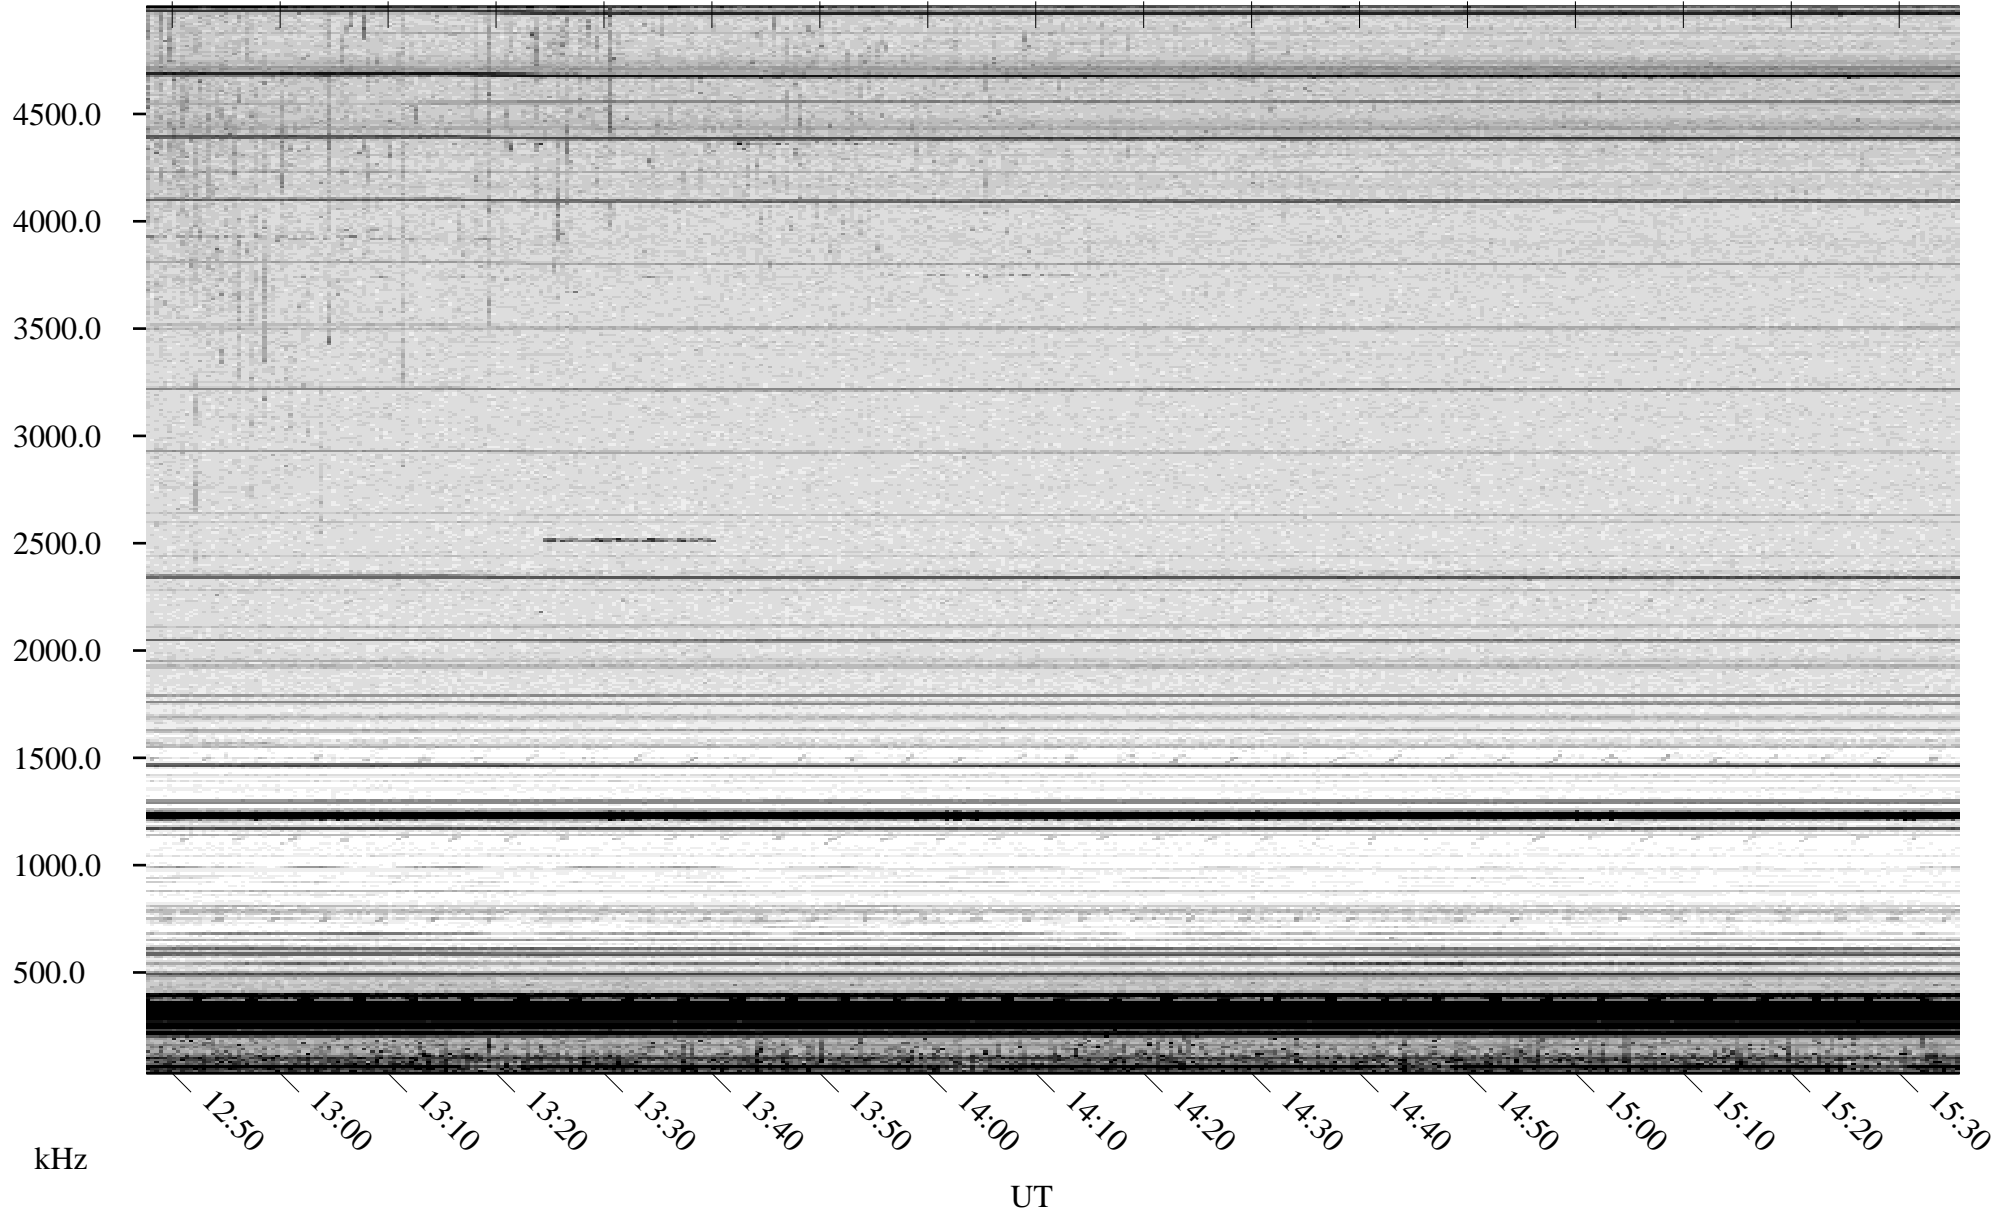

08/05/2009 Churchill, Manitoba

Linear Scale Black = 161 White = 15

ch09217l.r01SUm max_12

Page 1

08/05/2009 Churchill, Manitoba

Linear Scale Black = 161 White = 15

ch092171.r01SUm max_12

Page 2

08/06/2009 Churchill, Manitoba

Linear Scale Black = 161 White = 15

ch09217l.r01SUm max_12

Page 3

08/06/2009 Churchill, Manitoba

Linear Scale Black = 161 White = 15

ch09217l.r01SUm max_12

Page 4

08/06/2009 Churchill, Manitoba

Linear Scale Black = 161 White = 15

ch09217l.r01SUm max_12

Page 5

08/06/2009 Churchill, Manitoba

Linear Scale Black = 161 White = 15

ch09217l.r01SUm max_12

Page 6

08/06/2009 Churchill, Manitoba

Linear Scale Black = 161 White = 15

ch092171.r01SUm max_12

Page 7

08/06/2009 Churchill, Manitoba

Linear Scale Black = 161 White = 15

ch092171.r01SUm max_12

Page 8