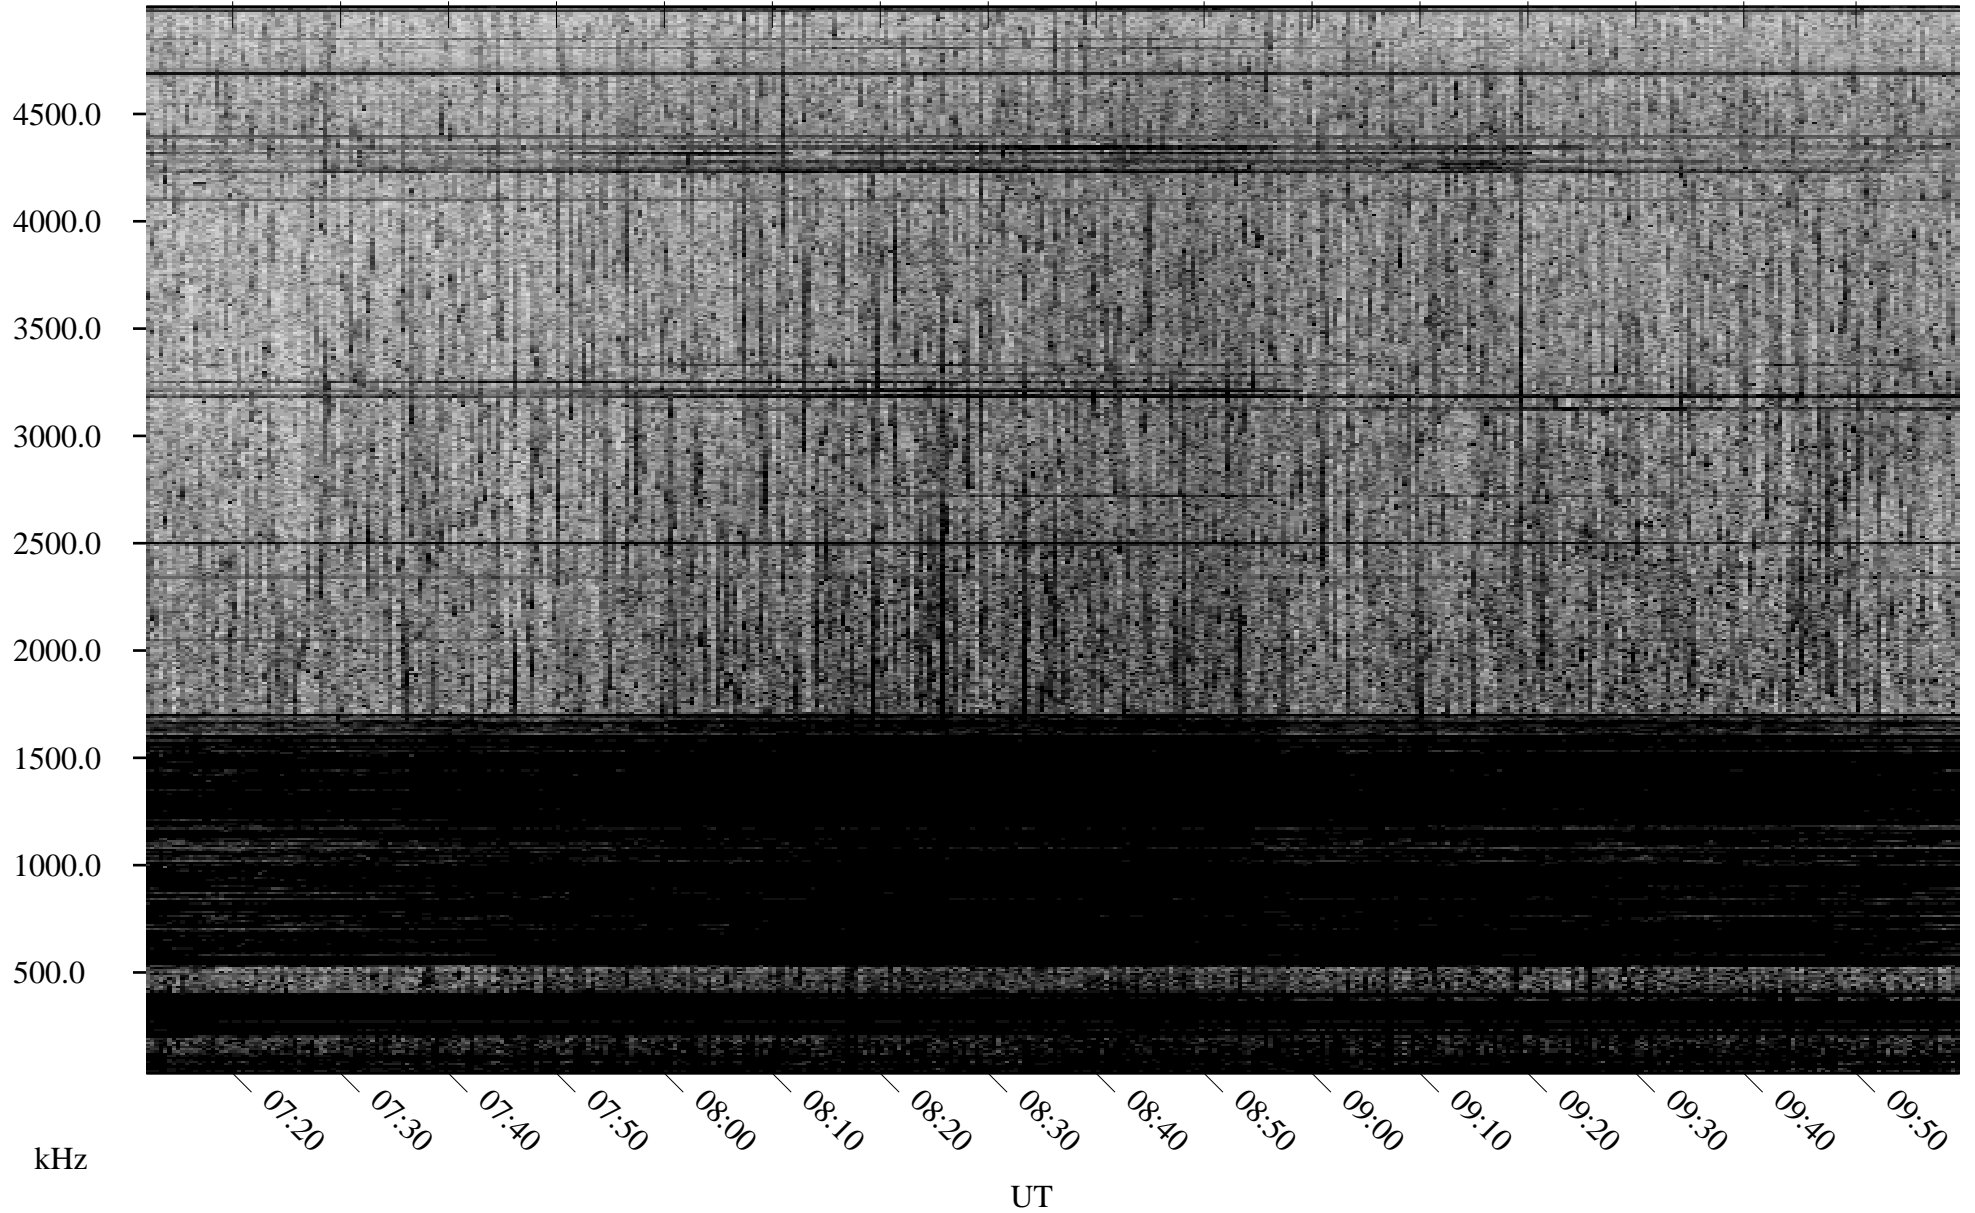

08/05/2009 Churchill, Manitoba

Linear Scale Black = 161 White = 15

ch09217l.r01SUm max_12

Page 1

08/05/2009 Churchill, Manitoba

Linear Scale Black = 161 White = 15

ch092171.r01SUm max_12

Page 2

08/06/2009 Churchill, Manitoba

Linear Scale Black = 161 White = 15

ch09217l.r01SUm max_12

Page 3

08/06/2009 Churchill, Manitoba

Linear Scale Black = 161 White = 15

ch09217l.r01SUm max_12

Page 4

08/06/2009 Churchill, Manitoba

Linear Scale Black = 161 White = 15

ch09217l.r01SUm max_12

Page 5

08/06/2009 Churchill, Manitoba

Linear Scale Black = 161 White = 15

ch09217l.r01SUm max_12

Page 6

08/06/2009 Churchill, Manitoba

Linear Scale Black = 161 White = 15

ch092171.r01SUm max_12

Page 7

08/06/2009 Churchill, Manitoba

Linear Scale Black = 161 White = 15

ch092171.r01SUm max_12

Page 8