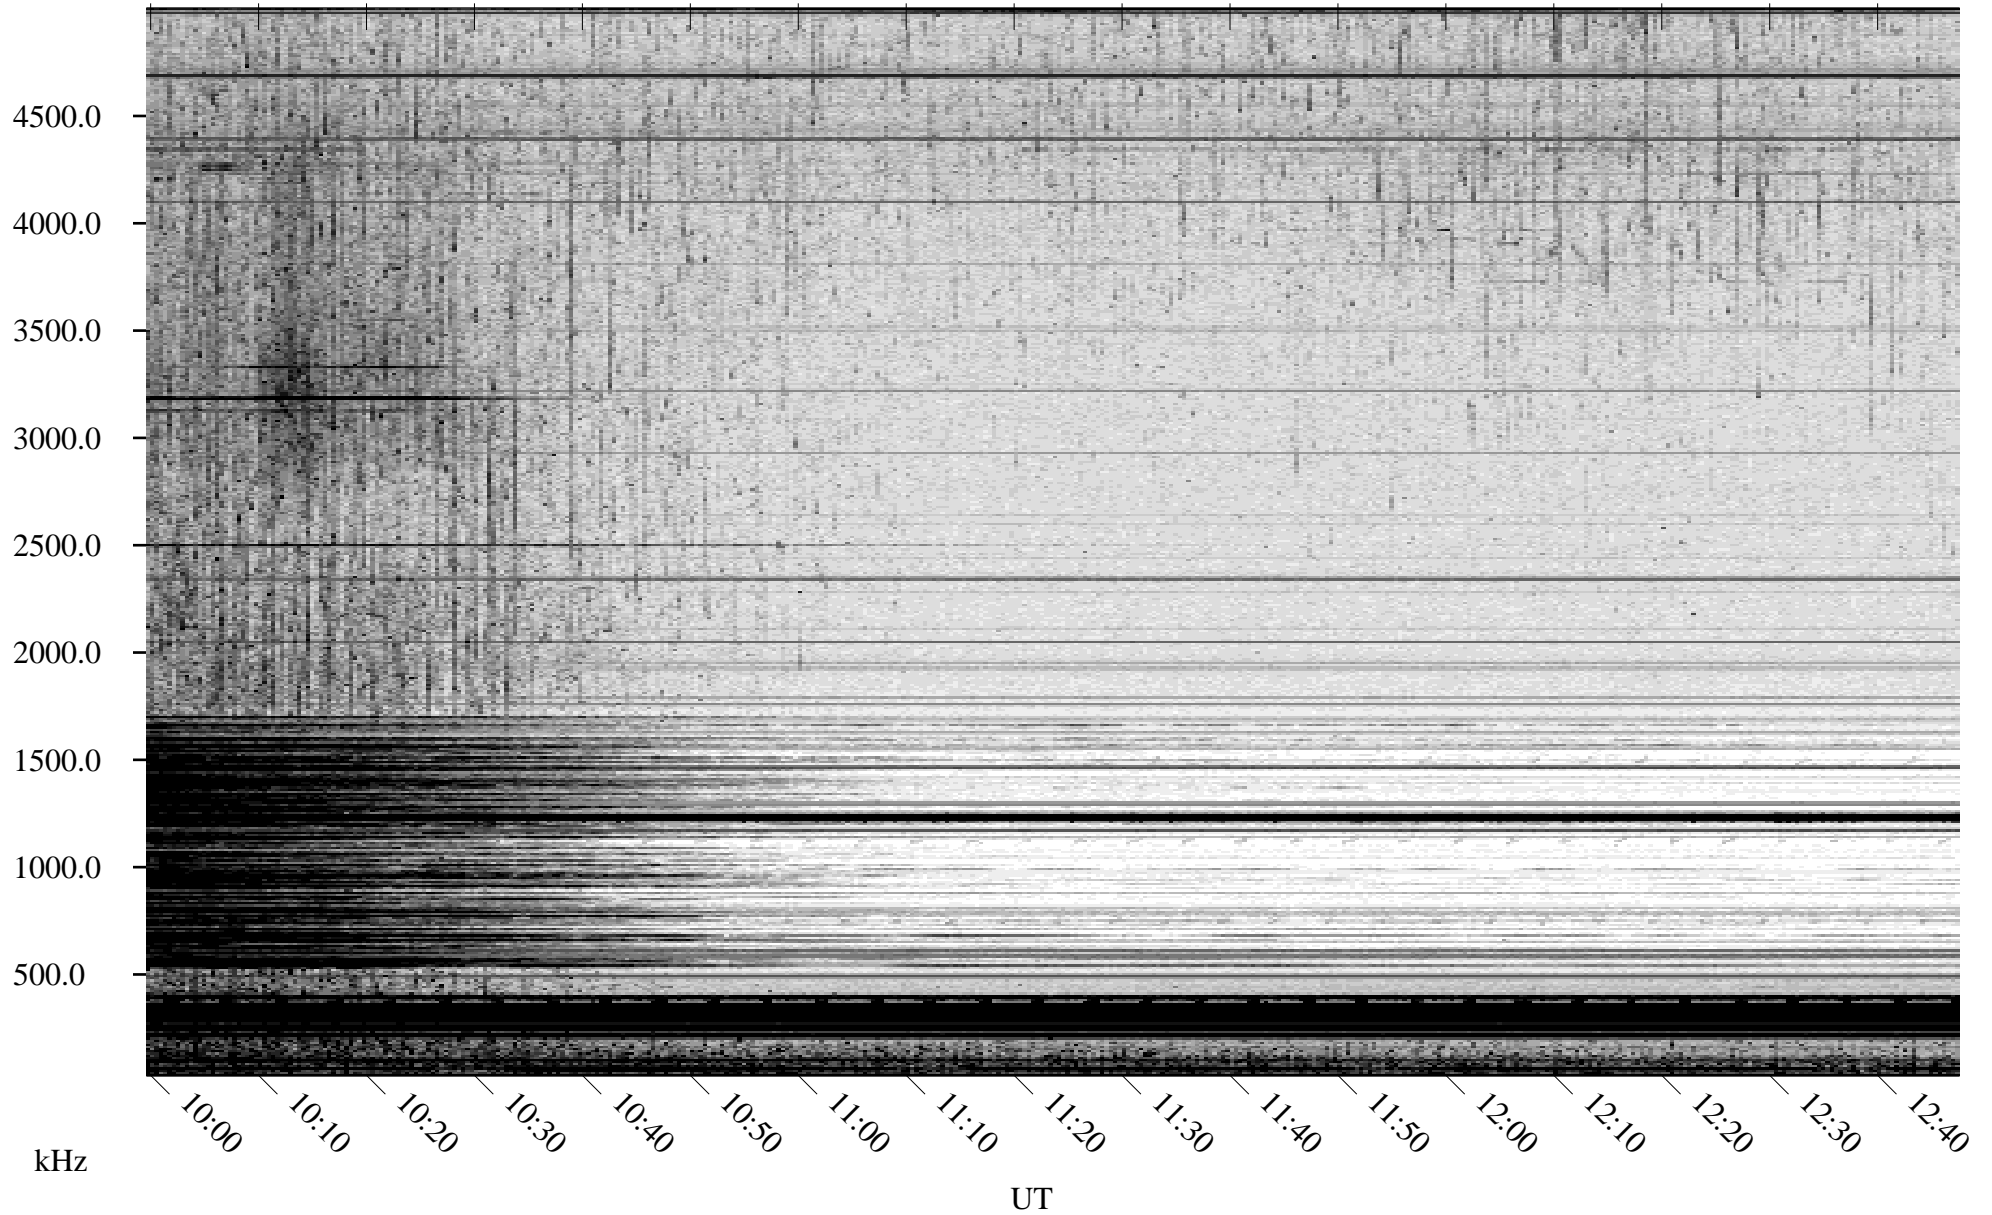

08/05/2009 Churchill, Manitoba

Linear Scale Black = 161 White = 15

ch09217l.r01SUm max_12

Page 1

08/05/2009 Churchill, Manitoba

Linear Scale Black = 161 White = 15

ch092171.r01SUm max_12

Page 2

08/06/2009 Churchill, Manitoba

Linear Scale Black = 161 White = 15

ch09217l.r01SUm max_12

Page 3

08/06/2009 Churchill, Manitoba

Linear Scale Black = 161 White = 15

ch09217l.r01SUm max_12

Page 4

08/06/2009 Churchill, Manitoba

Linear Scale Black = 161 White = 15

ch09217l.r01SUm max_12

Page 5

08/06/2009 Churchill, Manitoba

Linear Scale Black = 161 White = 15

ch09217l.r01SUm max_12

Page 6

08/06/2009 Churchill, Manitoba

Linear Scale Black = 161 White = 15

ch092171.r01SUm max_12

Page 7

08/06/2009 Churchill, Manitoba

Linear Scale Black = 161 White = 15

ch092171.r01SUm max_12

Page 8