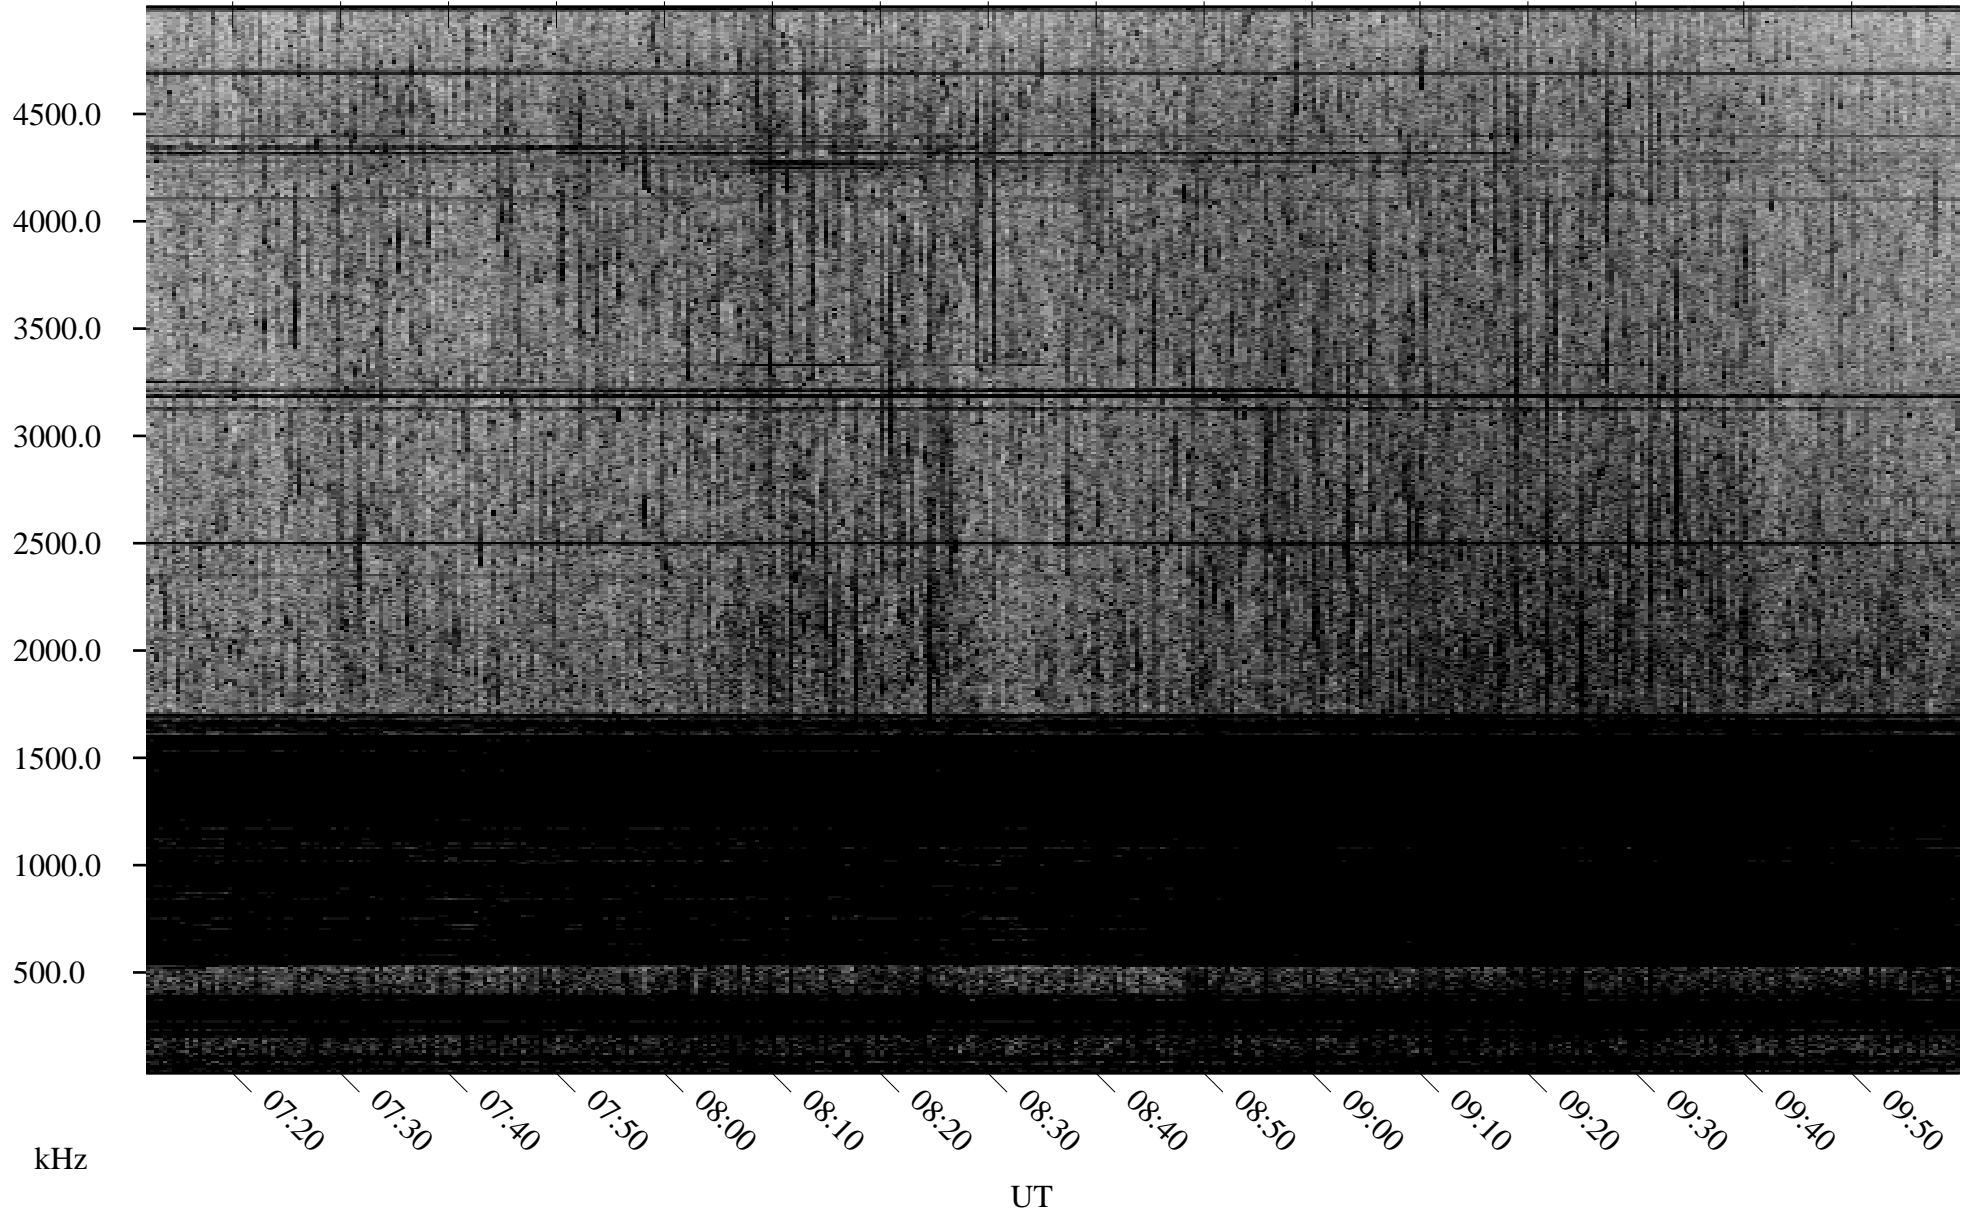

08/08/2009 Churchill, Manitoba

Linear Scale Black = 161 White = 15

ch09220l.r00SUm max_12

Page 1

08/08/2009 Churchill, Manitoba

Linear Scale Black = 161 White = 15

ch09220l.r00SUm max_12

Page 2

08/09/2009 Churchill, Manitoba

Linear Scale Black = 161 White = 15

ch092201.r00SUm max_12

Page 3

08/09/2009 Churchill, Manitoba

Linear Scale Black = 161 White = 15

ch09220l.r00SUm max_12

Page 4

08/09/2009 Churchill, Manitoba

Linear Scale Black = 161 White = 15

ch09220l.r00SUm max_12

Page 5

08/09/2009 Churchill, Manitoba

Linear Scale Black = 161 White = 15

ch09220l.r00SUm max_12

Page 6

08/09/2009 Churchill, Manitoba

Linear Scale Black = 161 White = 15

ch09220l.r00SUm max_12

Page 7

08/09/2009 Churchill, Manitoba

Linear Scale Black = 161 White = 15

ch09220l.r00SUm max_12