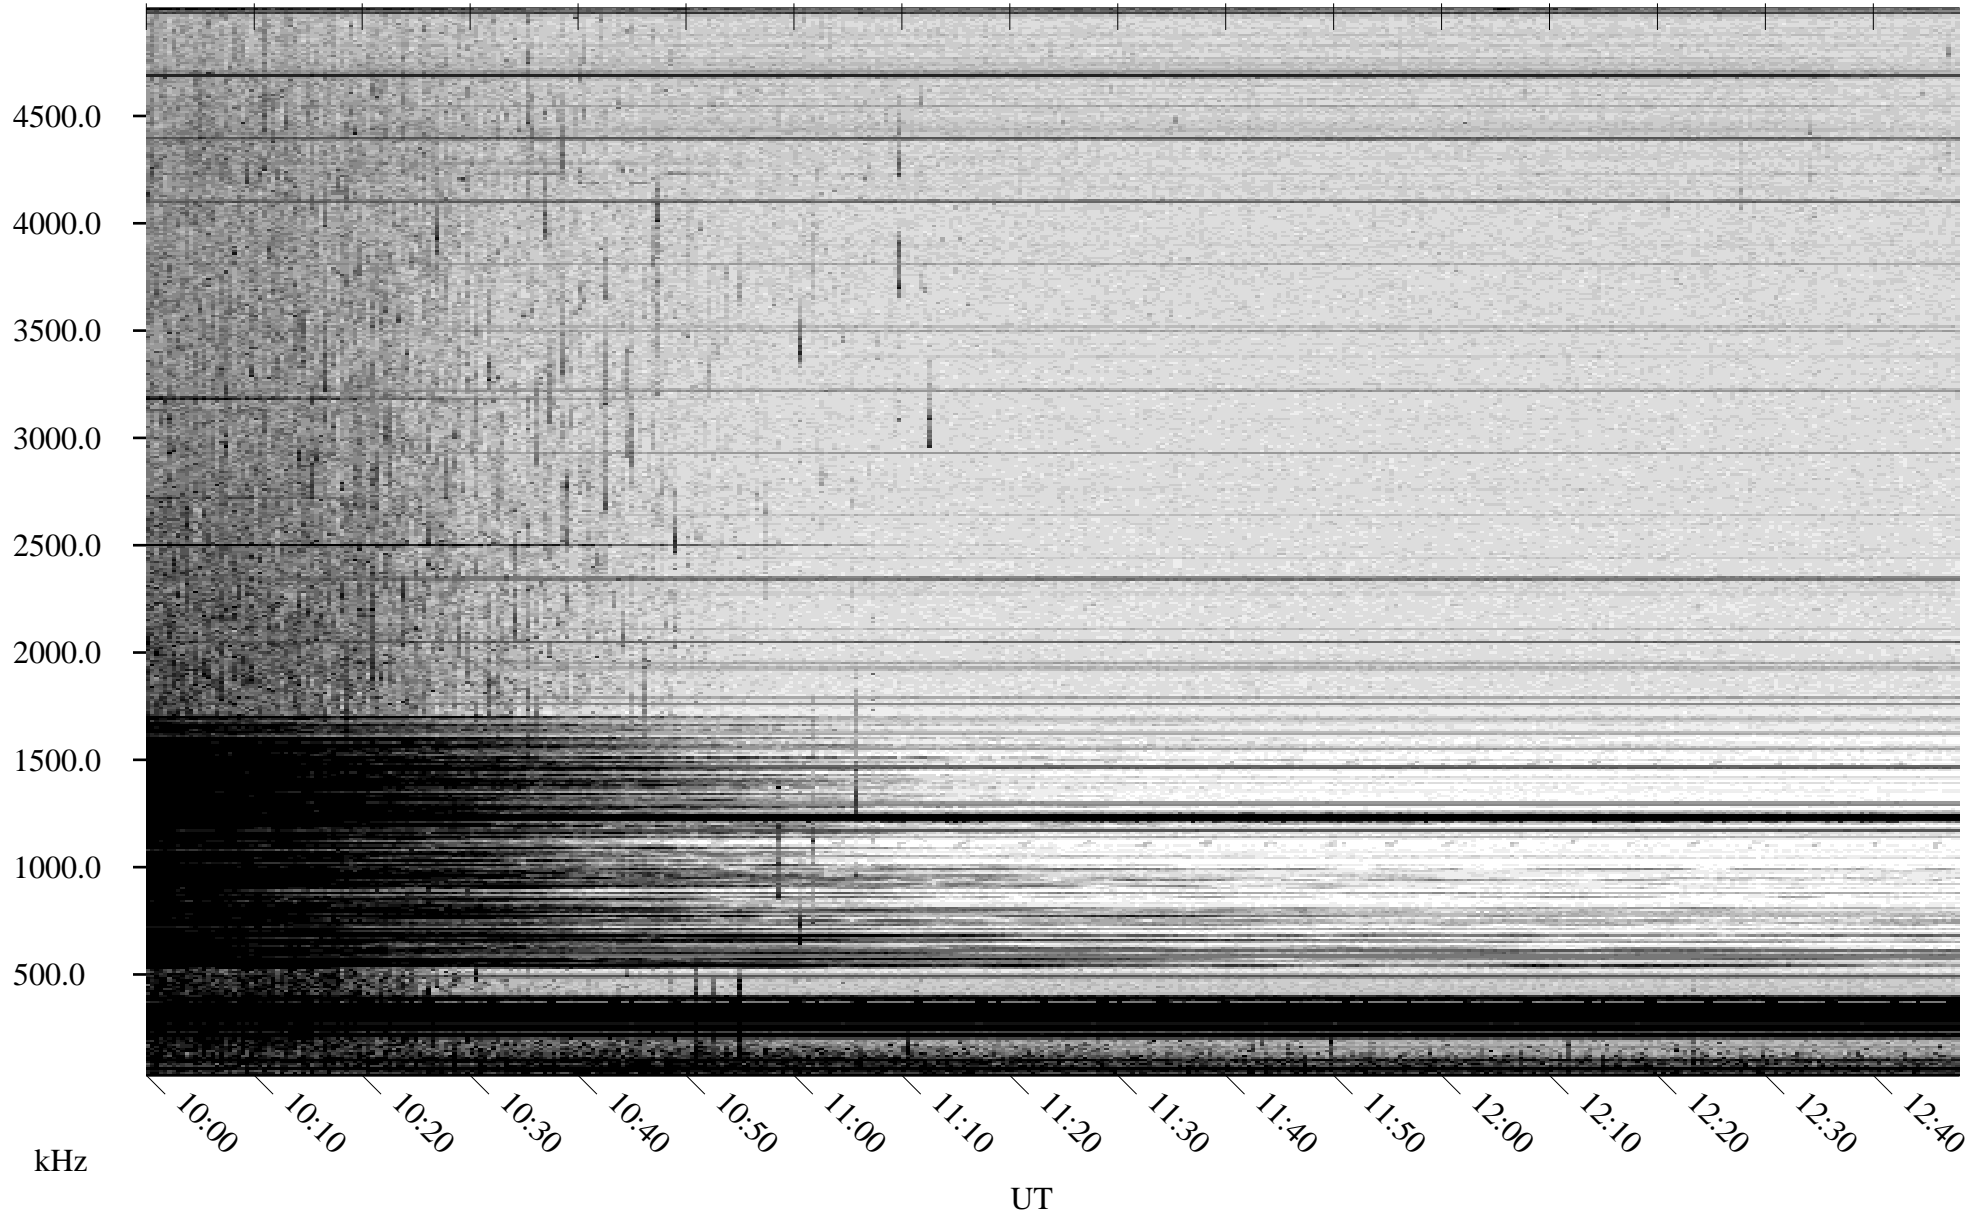

08/08/2009 Churchill, Manitoba

Linear Scale Black = 161 White = 15

ch09220l.r00SUm max_12

Page 1

08/08/2009 Churchill, Manitoba

Linear Scale Black = 161 White = 15

ch09220l.r00SUm max_12

Page 2

08/09/2009 Churchill, Manitoba

Linear Scale Black = 161 White = 15

ch092201.r00SUm max_12

Page 3

08/09/2009 Churchill, Manitoba

Linear Scale Black = 161 White = 15

ch09220l.r00SUm max_12

Page 4

08/09/2009 Churchill, Manitoba

Linear Scale Black = 161 White = 15

ch09220l.r00SUm max_12

Page 5

08/09/2009 Churchill, Manitoba

Linear Scale Black = 161 White = 15

ch09220l.r00SUm max_12

Page 6

08/09/2009 Churchill, Manitoba

Linear Scale Black = 161 White = 15

ch09220l.r00SUm max_12

Page 7

08/09/2009 Churchill, Manitoba

Linear Scale Black = 161 White = 15

ch09220l.r00SUm max_12