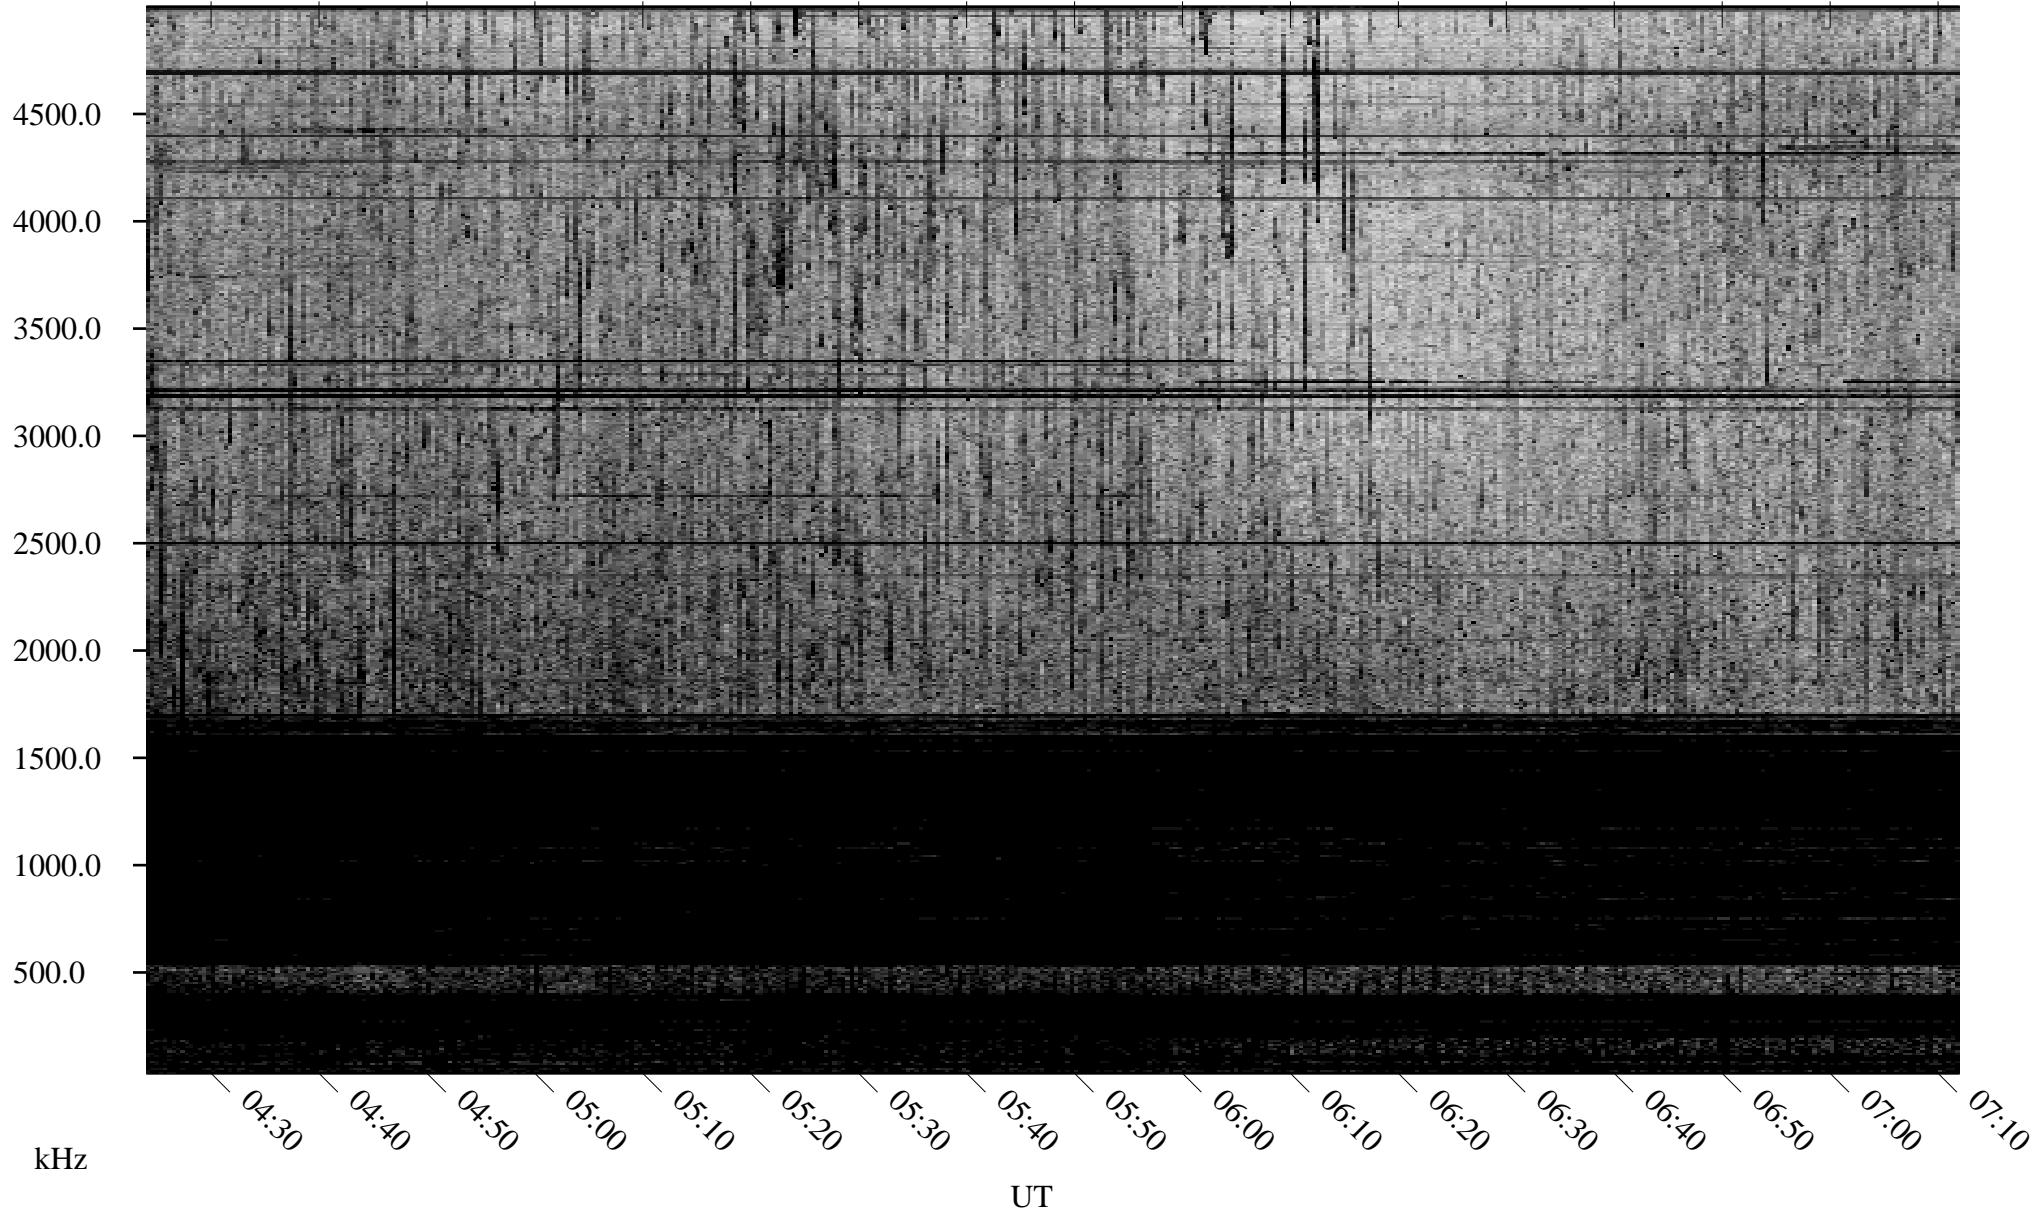

08/08/2009 Churchill, Manitoba

Linear Scale Black = 161 White = 15

ch09220l.r00SUm max_12

Page 1

08/08/2009 Churchill, Manitoba

Linear Scale Black = 161 White = 15

ch09220l.r00SUm max_12

Page 2

08/09/2009 Churchill, Manitoba

Linear Scale Black = 161 White = 15

ch092201.r00SUm max_12

Page 3

08/09/2009 Churchill, Manitoba

Linear Scale Black = 161 White = 15

ch09220l.r00SUm max_12

Page 4

08/09/2009 Churchill, Manitoba

Linear Scale Black = 161 White = 15

ch09220l.r00SUm max_12

Page 5

08/09/2009 Churchill, Manitoba

Linear Scale Black = 161 White = 15

ch09220l.r00SUm max_12

Page 6

08/09/2009 Churchill, Manitoba

Linear Scale Black = 161 White = 15

ch09220l.r00SUm max_12

Page 7

08/09/2009 Churchill, Manitoba

Linear Scale Black = 161 White = 15

ch09220l.r00SUm max_12