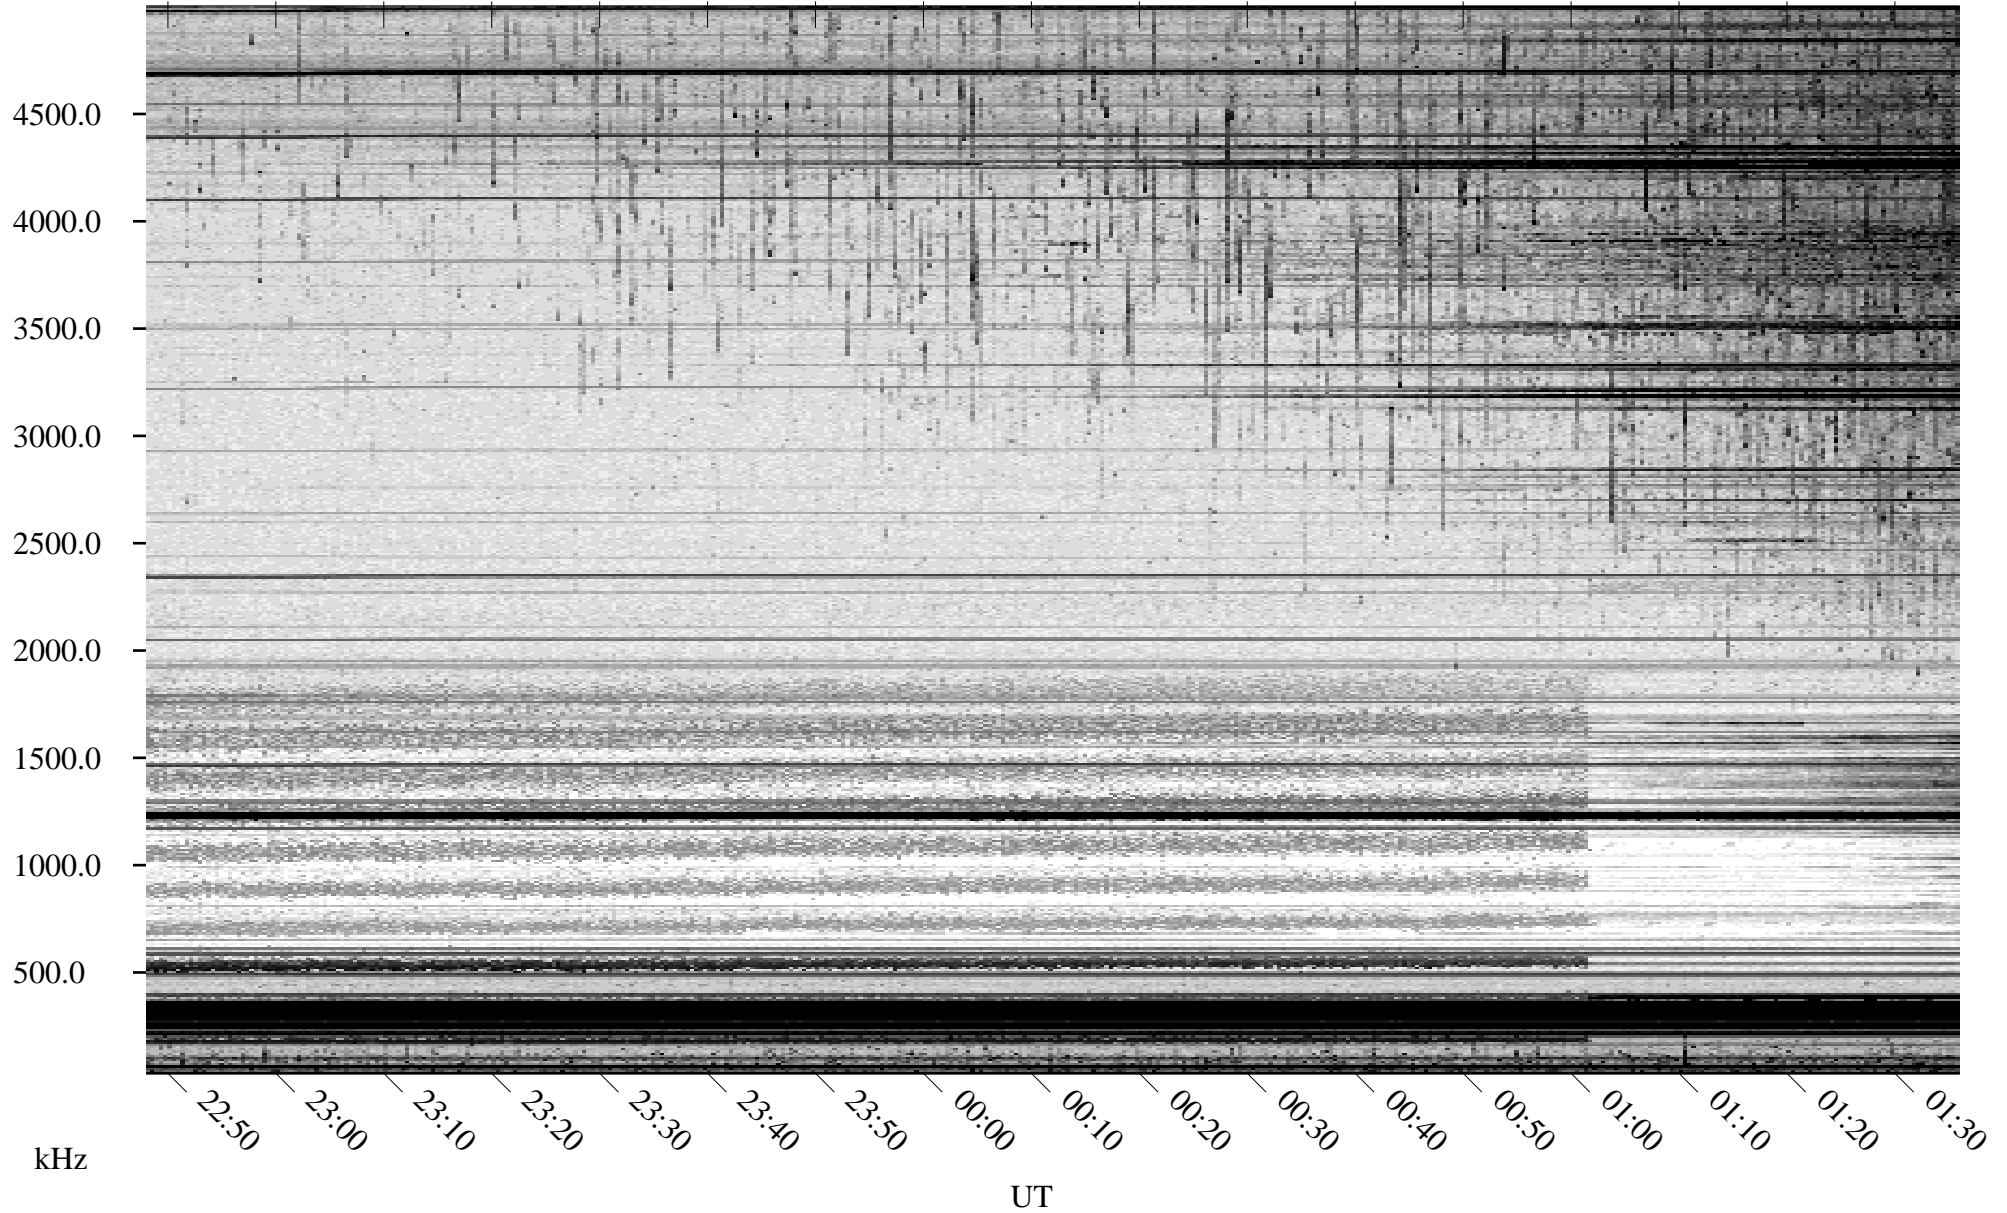

08/08/2009 Churchill, Manitoba

Linear Scale Black = 161 White = 15

ch09220l.r00SUm max_12

Page 1

08/08/2009 Churchill, Manitoba

Linear Scale Black = 161 White = 15

ch09220l.r00SUm max_12

Page 2

08/09/2009 Churchill, Manitoba

Linear Scale Black = 161 White = 15

ch092201.r00SUm max_12

Page 3

08/09/2009 Churchill, Manitoba

Linear Scale Black = 161 White = 15

ch09220l.r00SUm max_12

Page 4

08/09/2009 Churchill, Manitoba

Linear Scale Black = 161 White = 15

ch09220l.r00SUm max_12

Page 5

08/09/2009 Churchill, Manitoba

Linear Scale Black = 161 White = 15

ch09220l.r00SUm max_12

Page 6

08/09/2009 Churchill, Manitoba

Linear Scale Black = 161 White = 15

ch09220l.r00SUm max_12

Page 7

08/09/2009 Churchill, Manitoba

Linear Scale Black = 161 White = 15

ch09220l.r00SUm max_12