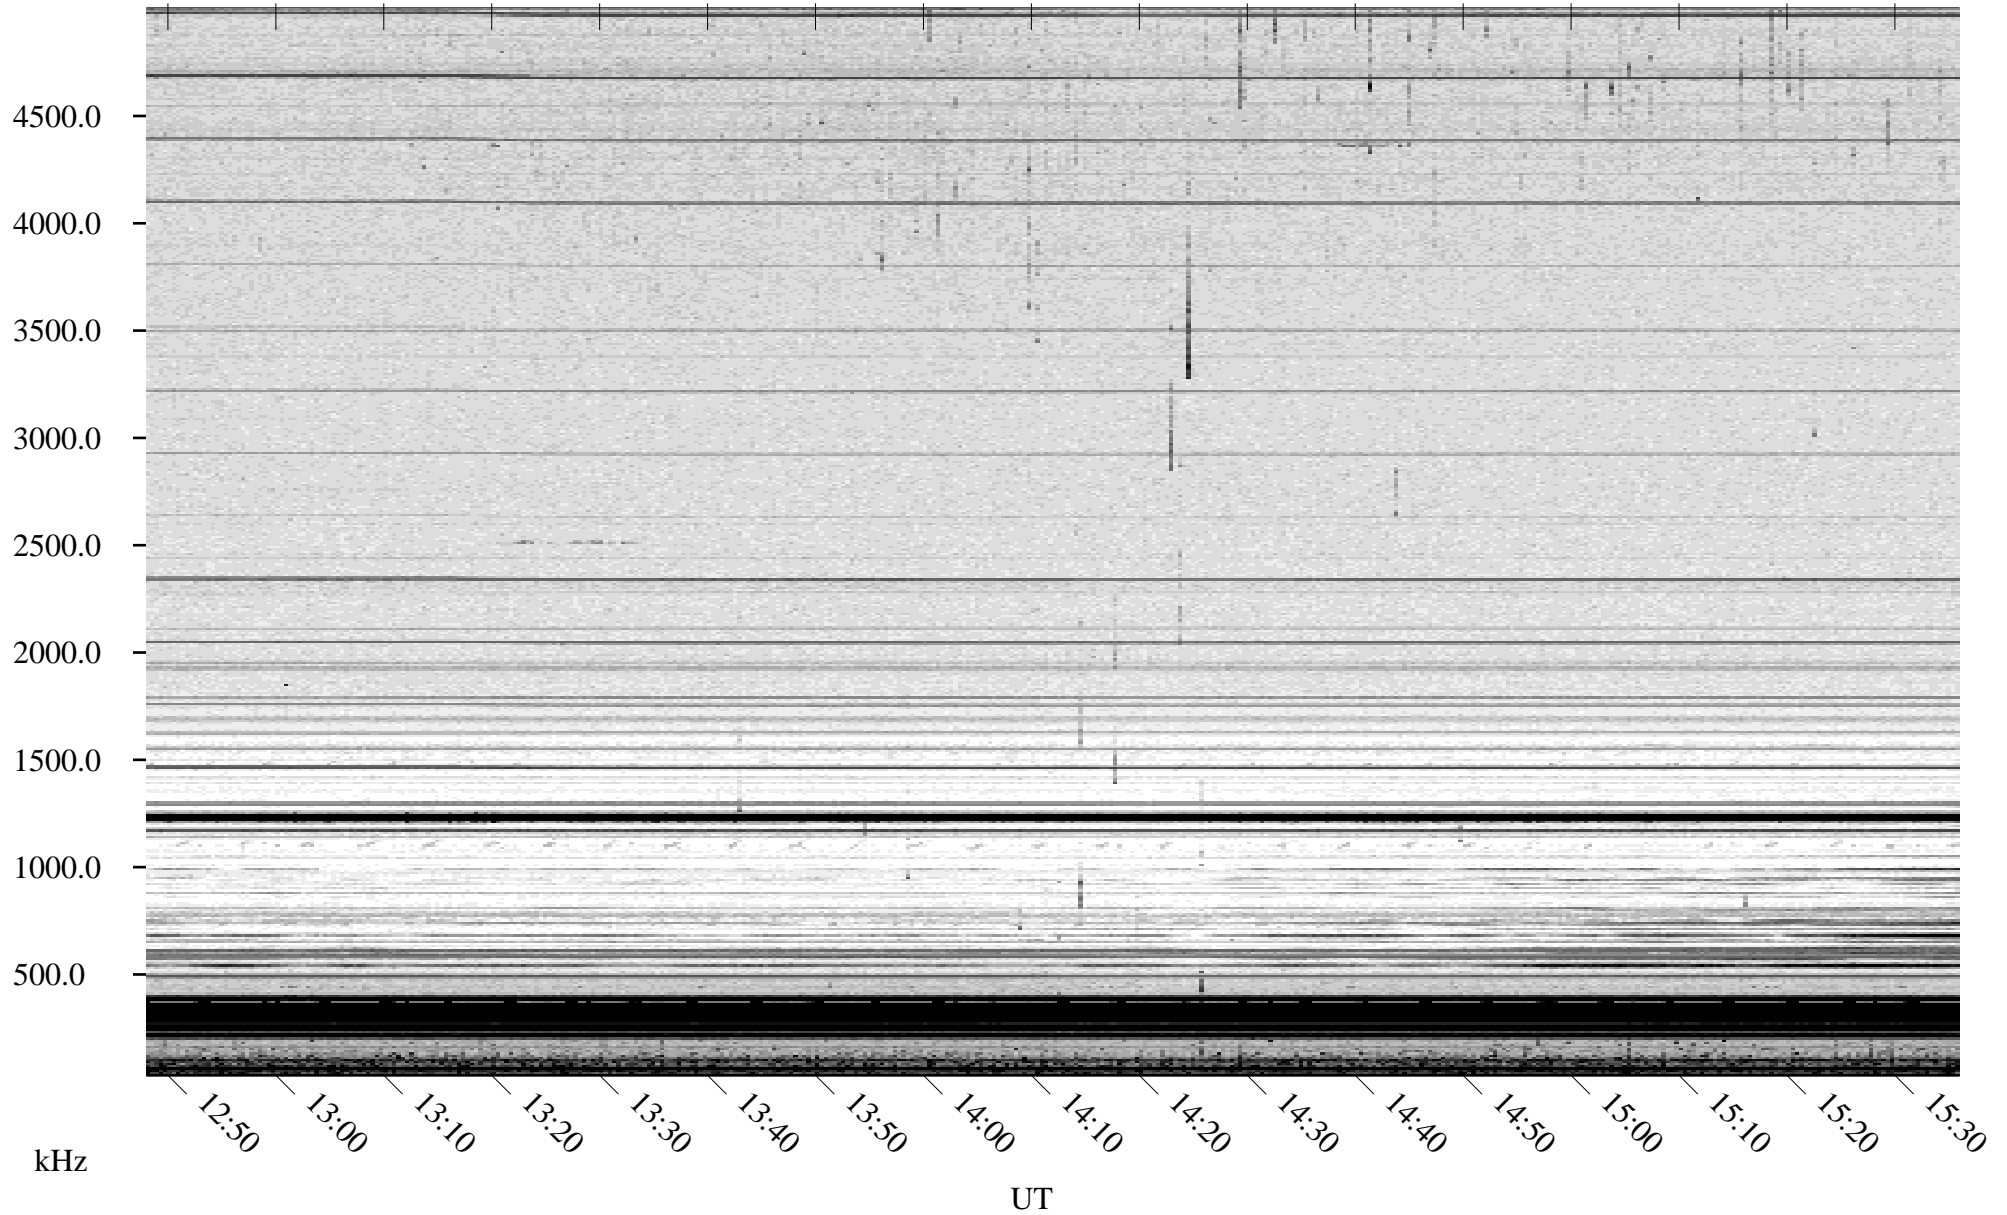

08/08/2009 Churchill, Manitoba

Linear Scale Black = 161 White = 15

ch09220l.r00SUm max_12

Page 1

08/08/2009 Churchill, Manitoba

Linear Scale Black = 161 White = 15

ch09220l.r00SUm max_12

Page 2

08/09/2009 Churchill, Manitoba

Linear Scale Black = 161 White = 15

ch092201.r00SUm max_12

Page 3

08/09/2009 Churchill, Manitoba

Linear Scale Black = 161 White = 15

ch09220l.r00SUm max_12

Page 4

08/09/2009 Churchill, Manitoba

Linear Scale Black = 161 White = 15

ch09220l.r00SUm max_12

Page 5

08/09/2009 Churchill, Manitoba

Linear Scale Black = 161 White = 15

ch09220l.r00SUm max_12

Page 6

08/09/2009 Churchill, Manitoba

Linear Scale Black = 161 White = 15

ch09220l.r00SUm max_12

Page 7

08/09/2009 Churchill, Manitoba

Linear Scale Black = 161 White = 15

ch09220l.r00SUm max_12