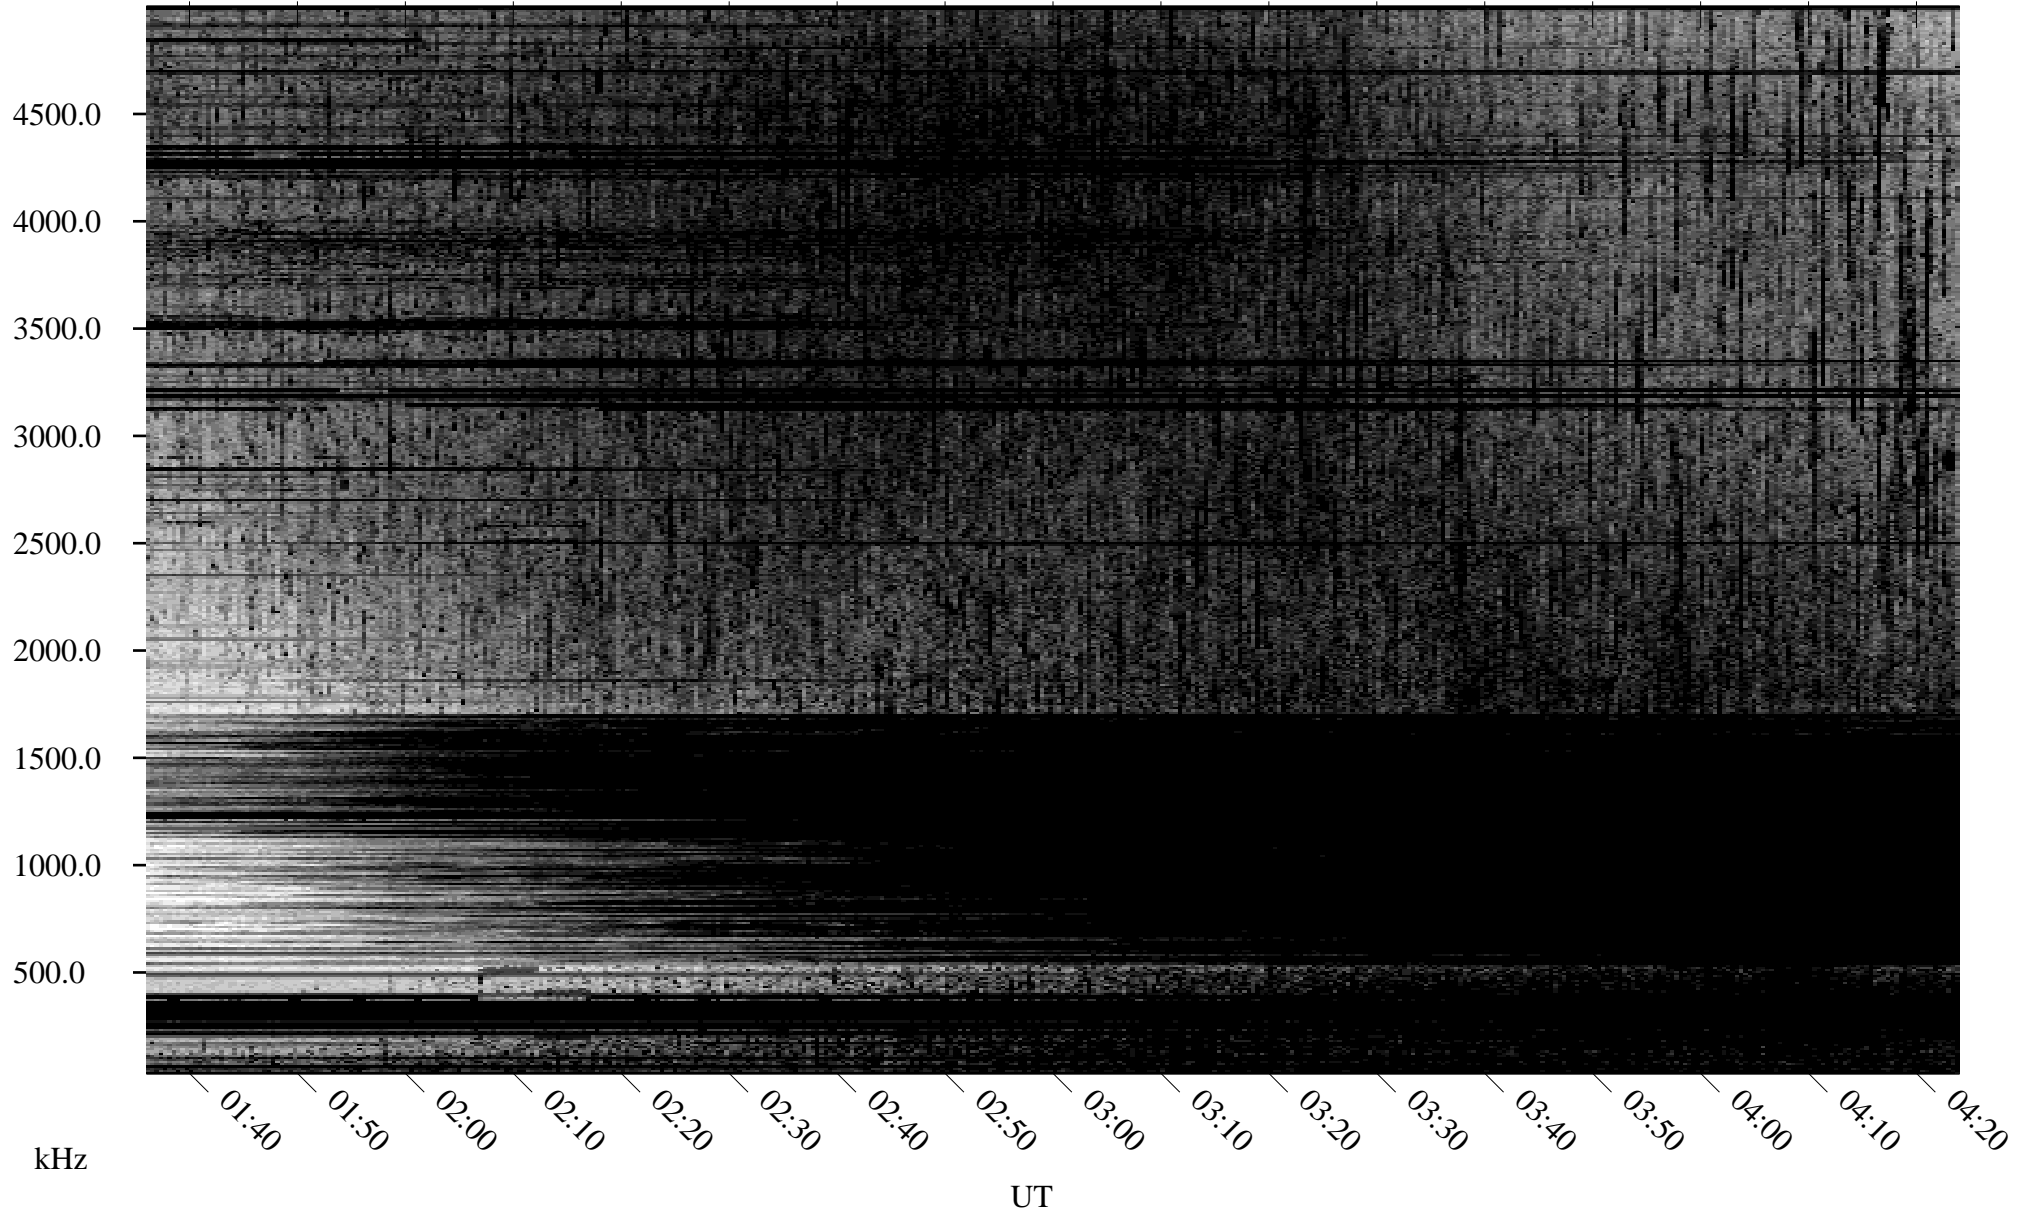

08/08/2009 Churchill, Manitoba

Linear Scale Black = 161 White = 15

ch09220l.r00SUm max_12

Page 1

08/08/2009 Churchill, Manitoba

Linear Scale Black = 161 White = 15

ch09220l.r00SUm max_12

Page 2

08/09/2009 Churchill, Manitoba

Linear Scale Black = 161 White = 15

ch092201.r00SUm max_12

Page 3

08/09/2009 Churchill, Manitoba

Linear Scale Black = 161 White = 15

ch09220l.r00SUm max_12

Page 4

08/09/2009 Churchill, Manitoba

Linear Scale Black = 161 White = 15

ch09220l.r00SUm max_12

Page 5

08/09/2009 Churchill, Manitoba

Linear Scale Black = 161 White = 15

ch09220l.r00SUm max_12

Page 6

08/09/2009 Churchill, Manitoba

Linear Scale Black = 161 White = 15

ch09220l.r00SUm max_12

Page 7

08/09/2009 Churchill, Manitoba

Linear Scale Black = 161 White = 15

ch09220l.r00SUm max_12