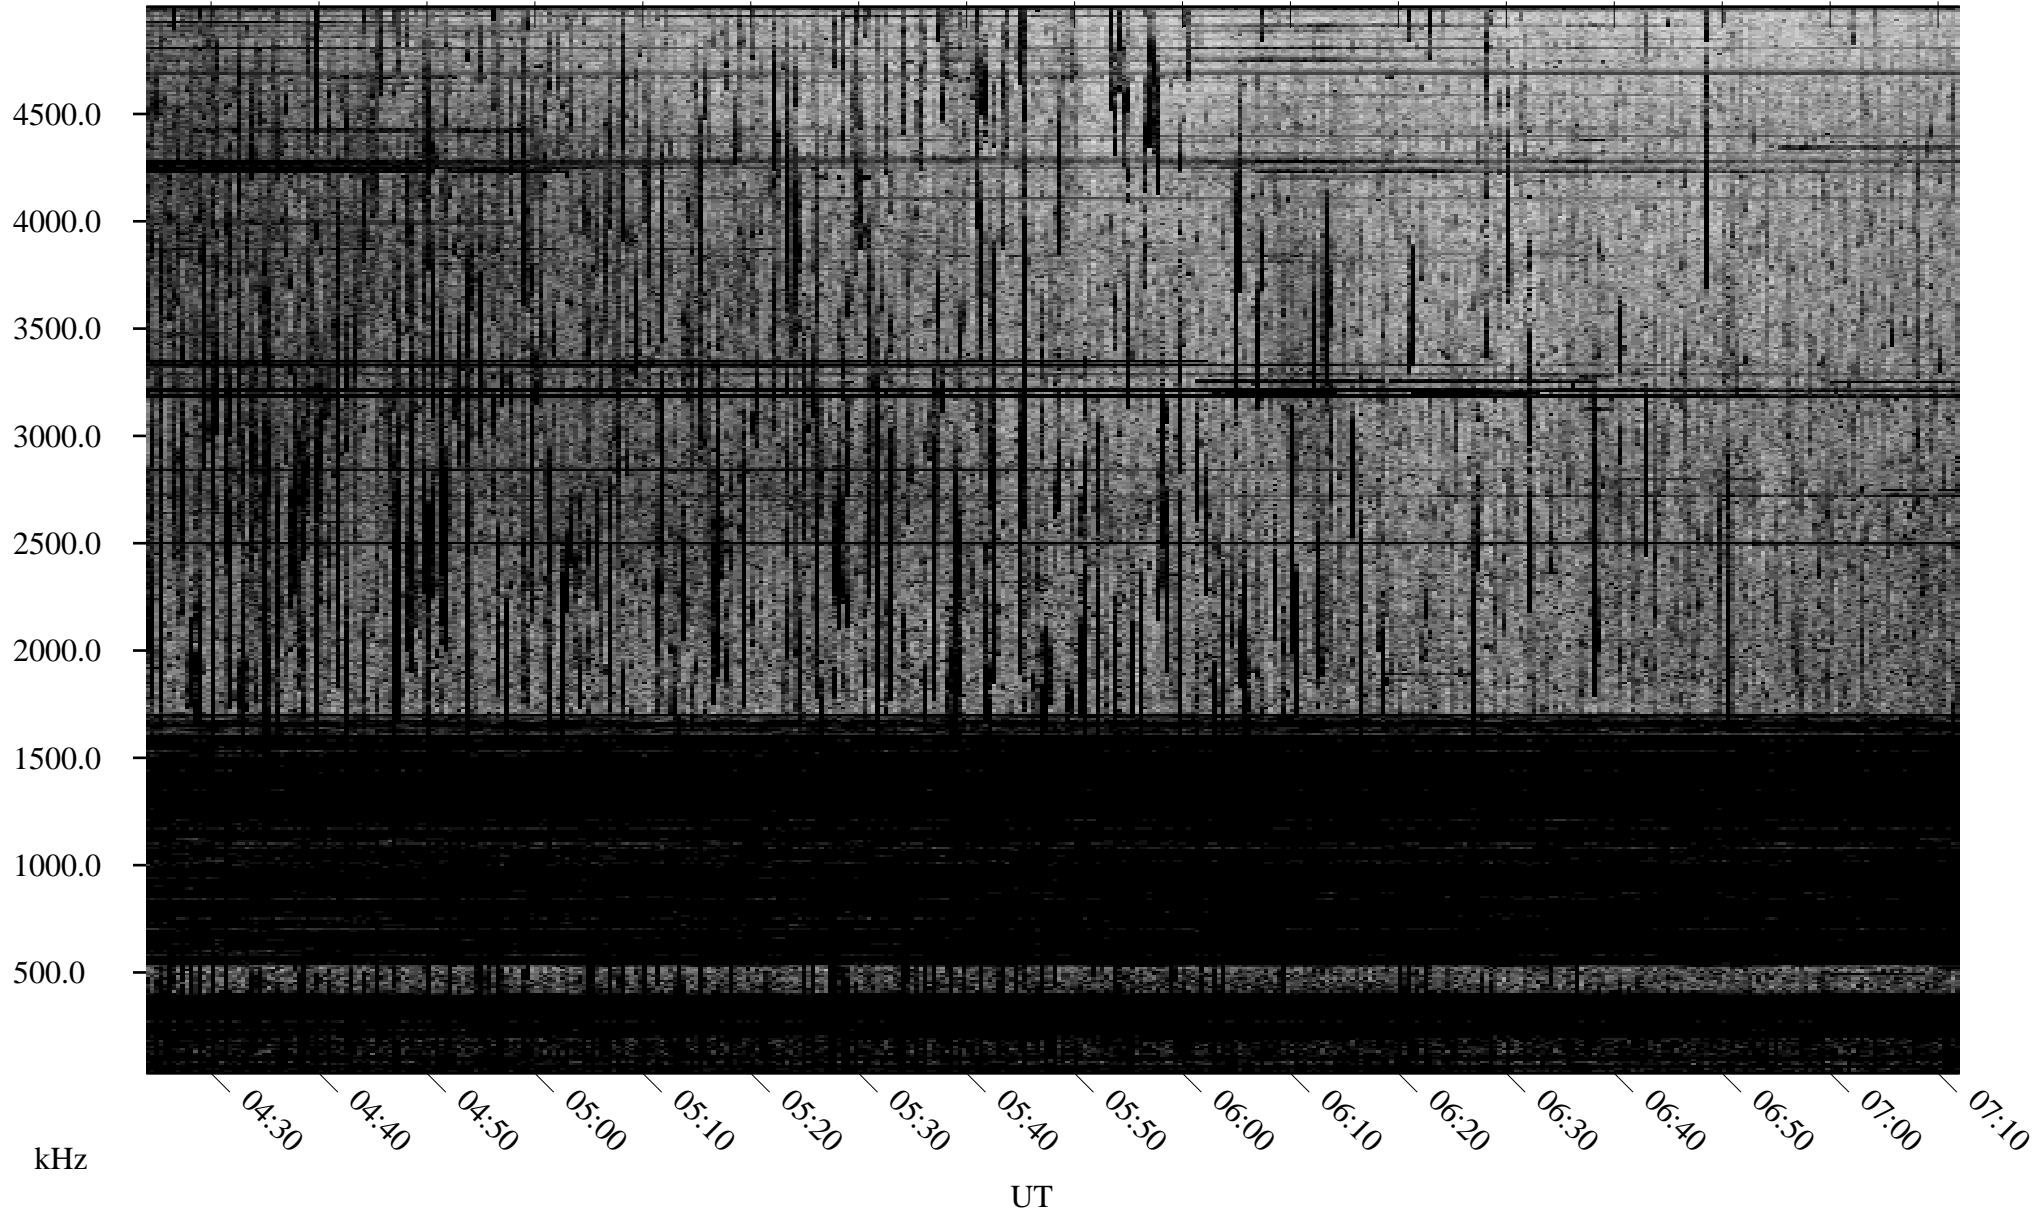

08/09/2009 Churchill, Manitoba

Linear Scale Black = 161 White = 15

ch092211.r00SUm max_12

Page 1

08/09/2009 Churchill, Manitoba

Linear Scale Black = 161 White = 15

ch092211.r00SUm max_12

Page 2

08/10/2009 Churchill, Manitoba

Linear Scale Black = 161 White = 15

ch092211.r00SUm max_12

Page 3

08/10/2009 Churchill, Manitoba

Linear Scale Black = 161 White = 15

ch092211.r00SUm max_12

Page 4

08/10/2009 Churchill, Manitoba

Linear Scale Black = 161 White = 15

ch092211.r00SUm max_12

Page 5

08/10/2009 Churchill, Manitoba

Linear Scale Black = 161 White = 15

ch09221l.r00SUm max_12

Page 6

08/10/2009 Churchill, Manitoba

Linear Scale Black = 161 White = 15

ch092211.r00SUm max_12

Page 7

08/10/2009 Churchill, Manitoba

Linear Scale Black = 161 White = 15

ch092211.r00SUm max_12

Page 8