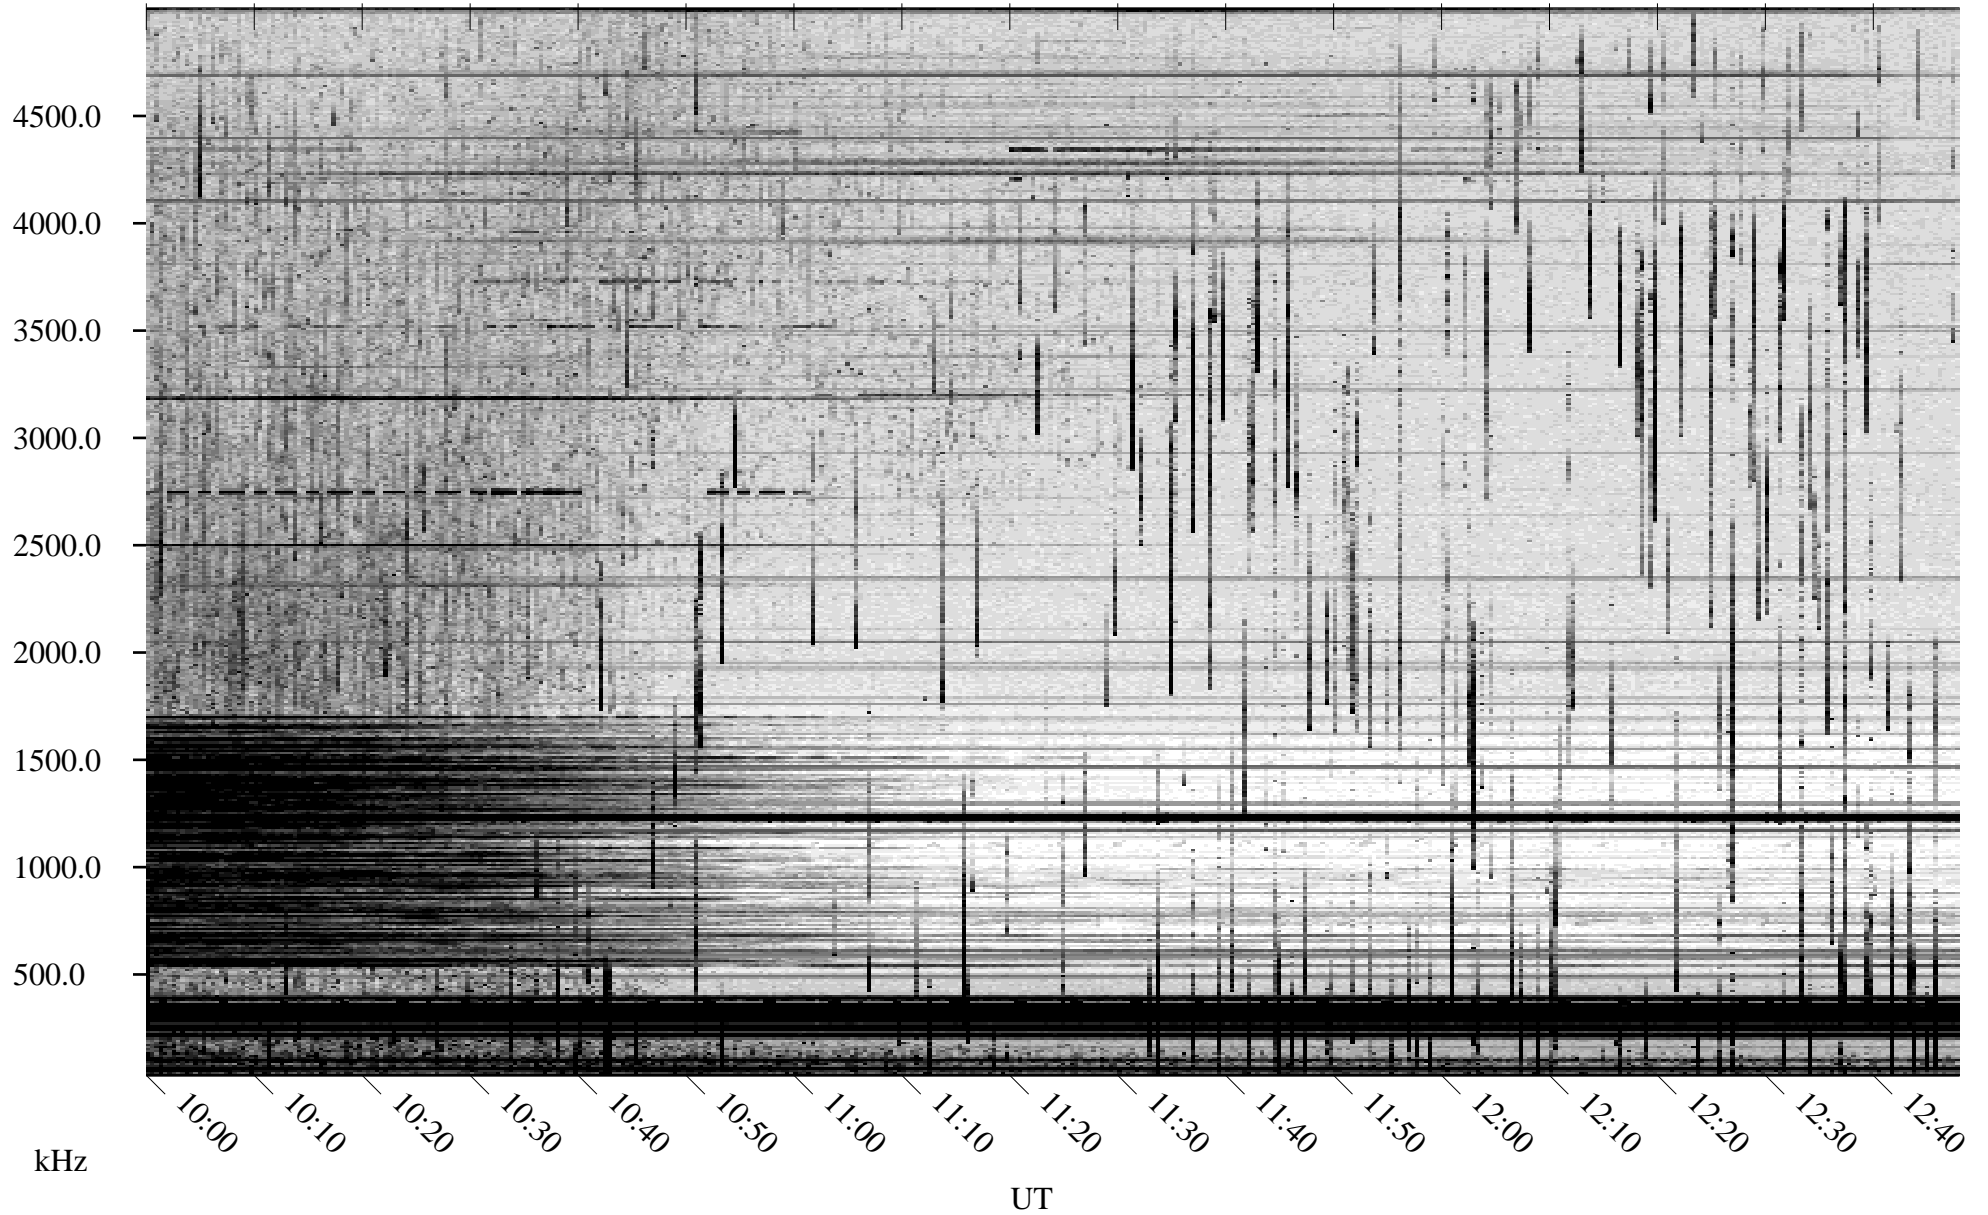

08/09/2009 Churchill, Manitoba

Linear Scale Black = 161 White = 15

ch092211.r00SUm max_12

Page 1

08/09/2009 Churchill, Manitoba

Linear Scale Black = 161 White = 15

ch092211.r00SUm max_12

Page 2

08/10/2009 Churchill, Manitoba

Linear Scale Black = 161 White = 15

ch092211.r00SUm max_12

Page 3

08/10/2009 Churchill, Manitoba

Linear Scale Black = 161 White = 15

ch092211.r00SUm max_12

Page 4

08/10/2009 Churchill, Manitoba

Linear Scale Black = 161 White = 15

ch092211.r00SUm max_12

Page 5

08/10/2009 Churchill, Manitoba

Linear Scale Black = 161 White = 15

ch09221l.r00SUm max_12

Page 6

08/10/2009 Churchill, Manitoba

Linear Scale Black = 161 White = 15

ch092211.r00SUm max_12

Page 7

08/10/2009 Churchill, Manitoba

Linear Scale Black = 161 White = 15

ch092211.r00SUm max_12

Page 8