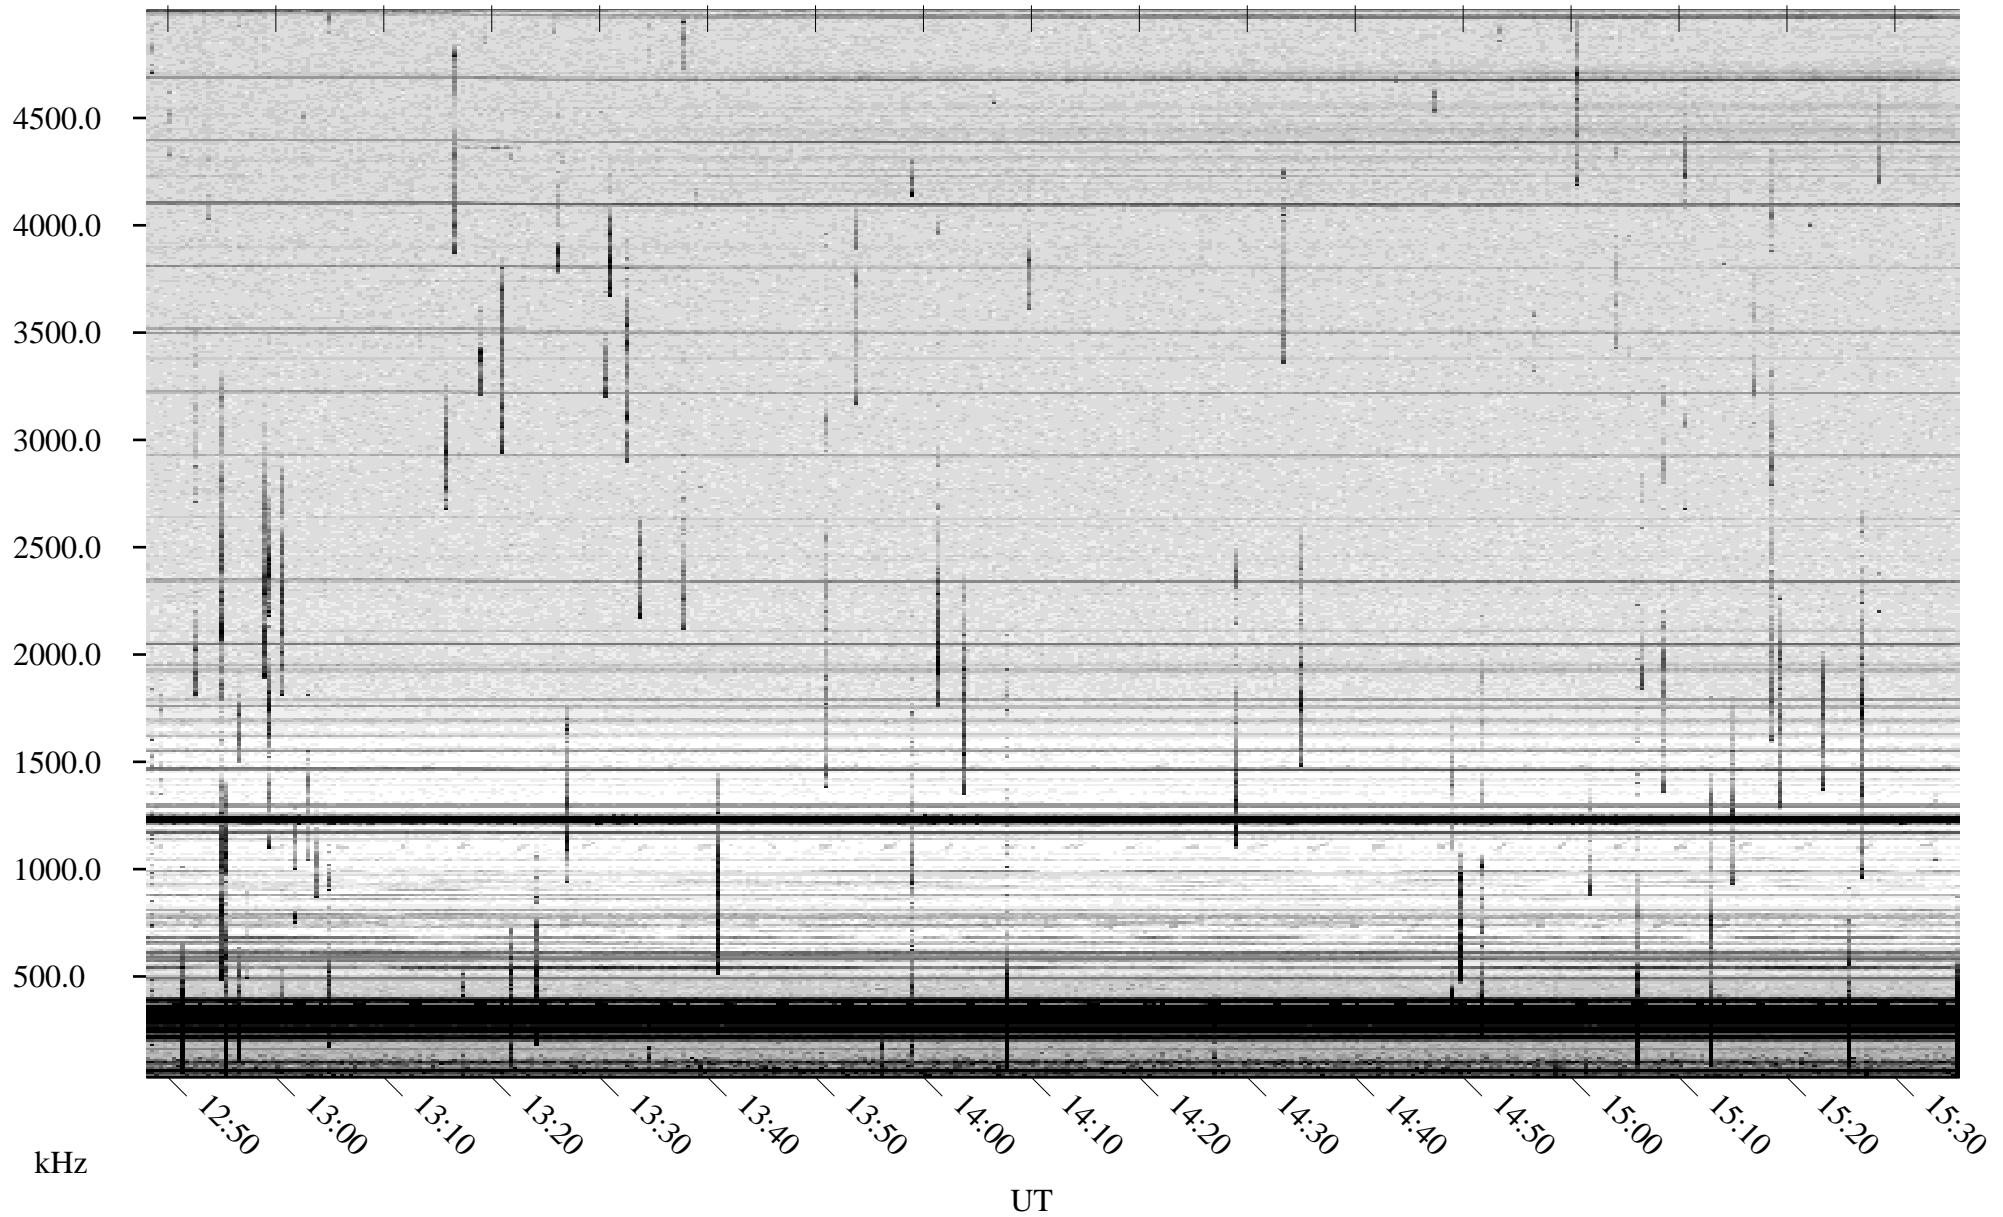

08/09/2009 Churchill, Manitoba

Linear Scale Black = 161 White = 15

ch092211.r00SUm max_12

Page 1

08/09/2009 Churchill, Manitoba

Linear Scale Black = 161 White = 15

ch092211.r00SUm max_12

Page 2

08/10/2009 Churchill, Manitoba

Linear Scale Black = 161 White = 15

ch092211.r00SUm max_12

Page 3

08/10/2009 Churchill, Manitoba

Linear Scale Black = 161 White = 15

ch092211.r00SUm max_12

Page 4

08/10/2009 Churchill, Manitoba

Linear Scale Black = 161 White = 15

ch092211.r00SUm max_12

Page 5

08/10/2009 Churchill, Manitoba

Linear Scale Black = 161 White = 15

ch09221l.r00SUm max_12

Page 6

08/10/2009 Churchill, Manitoba

Linear Scale Black = 161 White = 15

ch092211.r00SUm max_12

Page 7

08/10/2009 Churchill, Manitoba

Linear Scale Black = 161 White = 15

ch092211.r00SUm max_12

Page 8