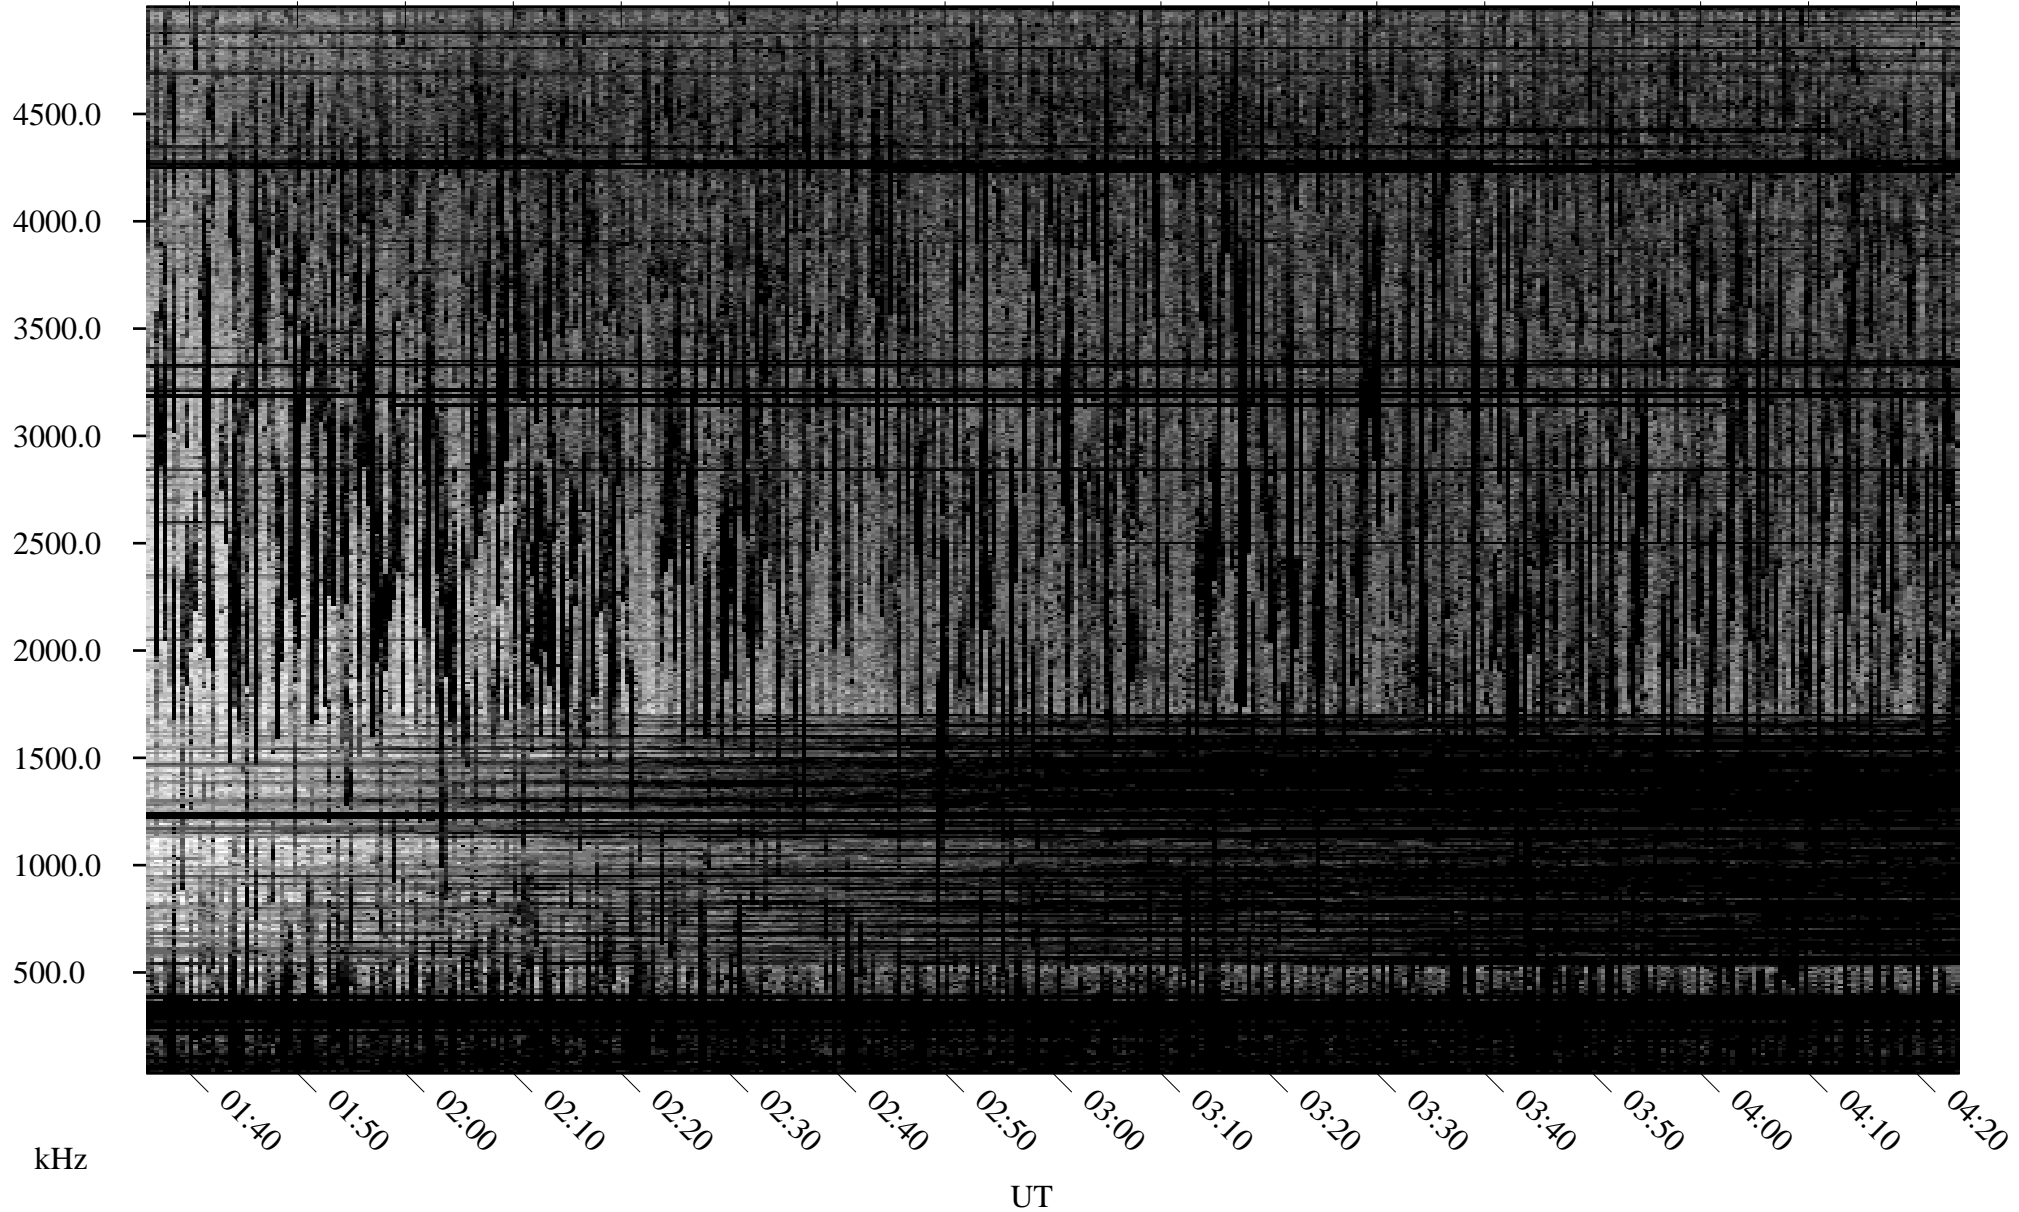

08/09/2009 Churchill, Manitoba

Linear Scale Black = 161 White = 15

ch092211.r00SUm max_12

Page 1

08/09/2009 Churchill, Manitoba

Linear Scale Black = 161 White = 15

ch092211.r00SUm max_12

Page 2

08/10/2009 Churchill, Manitoba

Linear Scale Black = 161 White = 15

ch092211.r00SUm max_12

Page 3

08/10/2009 Churchill, Manitoba

Linear Scale Black = 161 White = 15

ch092211.r00SUm max_12

Page 4

08/10/2009 Churchill, Manitoba

Linear Scale Black = 161 White = 15

ch092211.r00SUm max_12

Page 5

08/10/2009 Churchill, Manitoba

Linear Scale Black = 161 White = 15

ch09221l.r00SUm max_12

Page 6

08/10/2009 Churchill, Manitoba

Linear Scale Black = 161 White = 15

ch092211.r00SUm max_12

Page 7

08/10/2009 Churchill, Manitoba

Linear Scale Black = 161 White = 15

ch092211.r00SUm max_12

Page 8