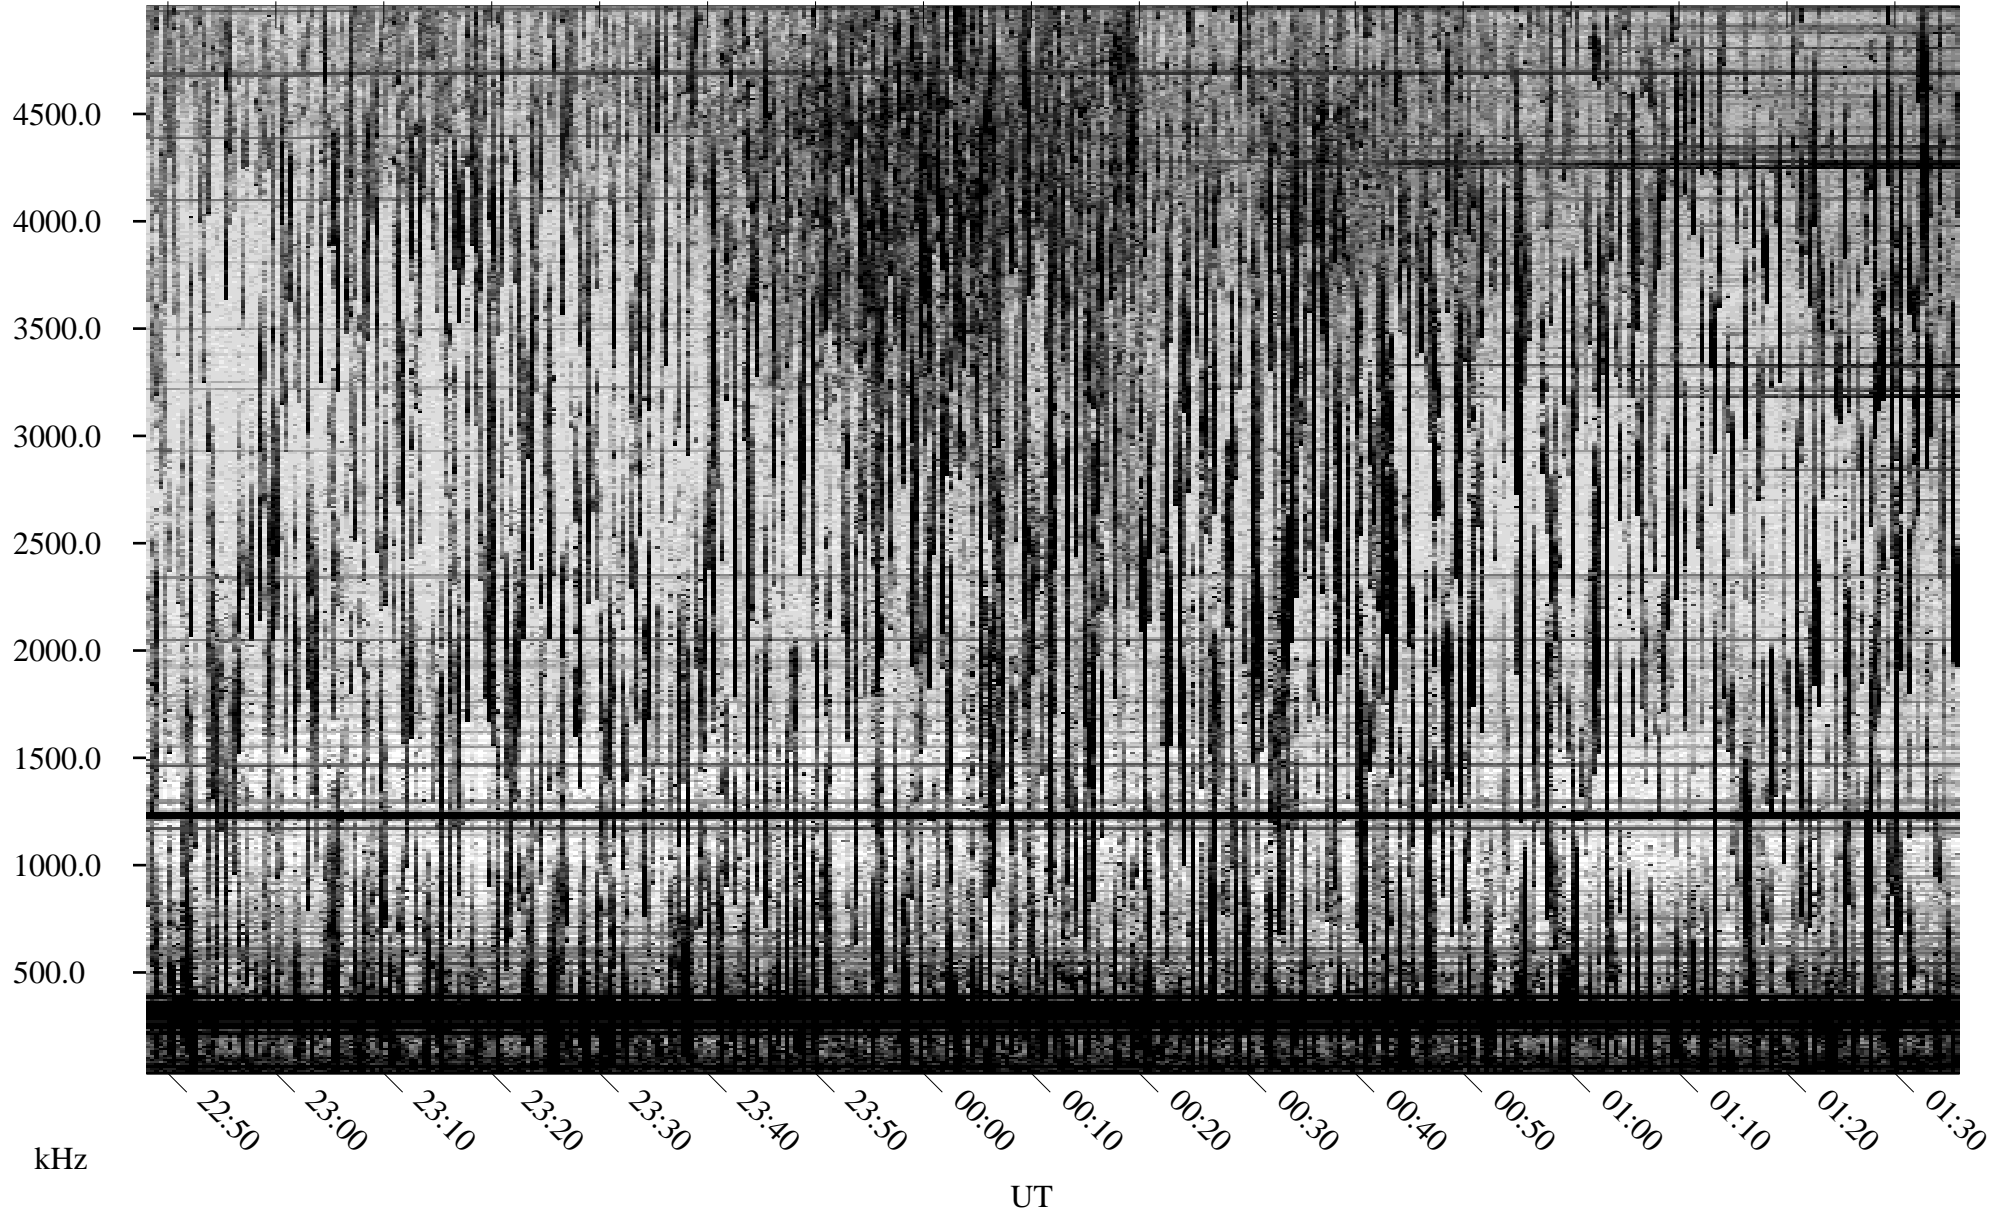

08/09/2009 Churchill, Manitoba

Linear Scale Black = 161 White = 15

ch092211.r00SUm max_12

Page 1

08/09/2009 Churchill, Manitoba

Linear Scale Black = 161 White = 15

ch092211.r00SUm max_12

Page 2

08/10/2009 Churchill, Manitoba

Linear Scale Black = 161 White = 15

ch092211.r00SUm max_12

Page 3

08/10/2009 Churchill, Manitoba

Linear Scale Black = 161 White = 15

ch092211.r00SUm max_12

Page 4

08/10/2009 Churchill, Manitoba

Linear Scale Black = 161 White = 15

ch092211.r00SUm max_12

Page 5

08/10/2009 Churchill, Manitoba

Linear Scale Black = 161 White = 15

ch09221l.r00SUm max_12

Page 6

08/10/2009 Churchill, Manitoba

Linear Scale Black = 161 White = 15

ch092211.r00SUm max_12

Page 7

08/10/2009 Churchill, Manitoba

Linear Scale Black = 161 White = 15

ch092211.r00SUm max_12

Page 8