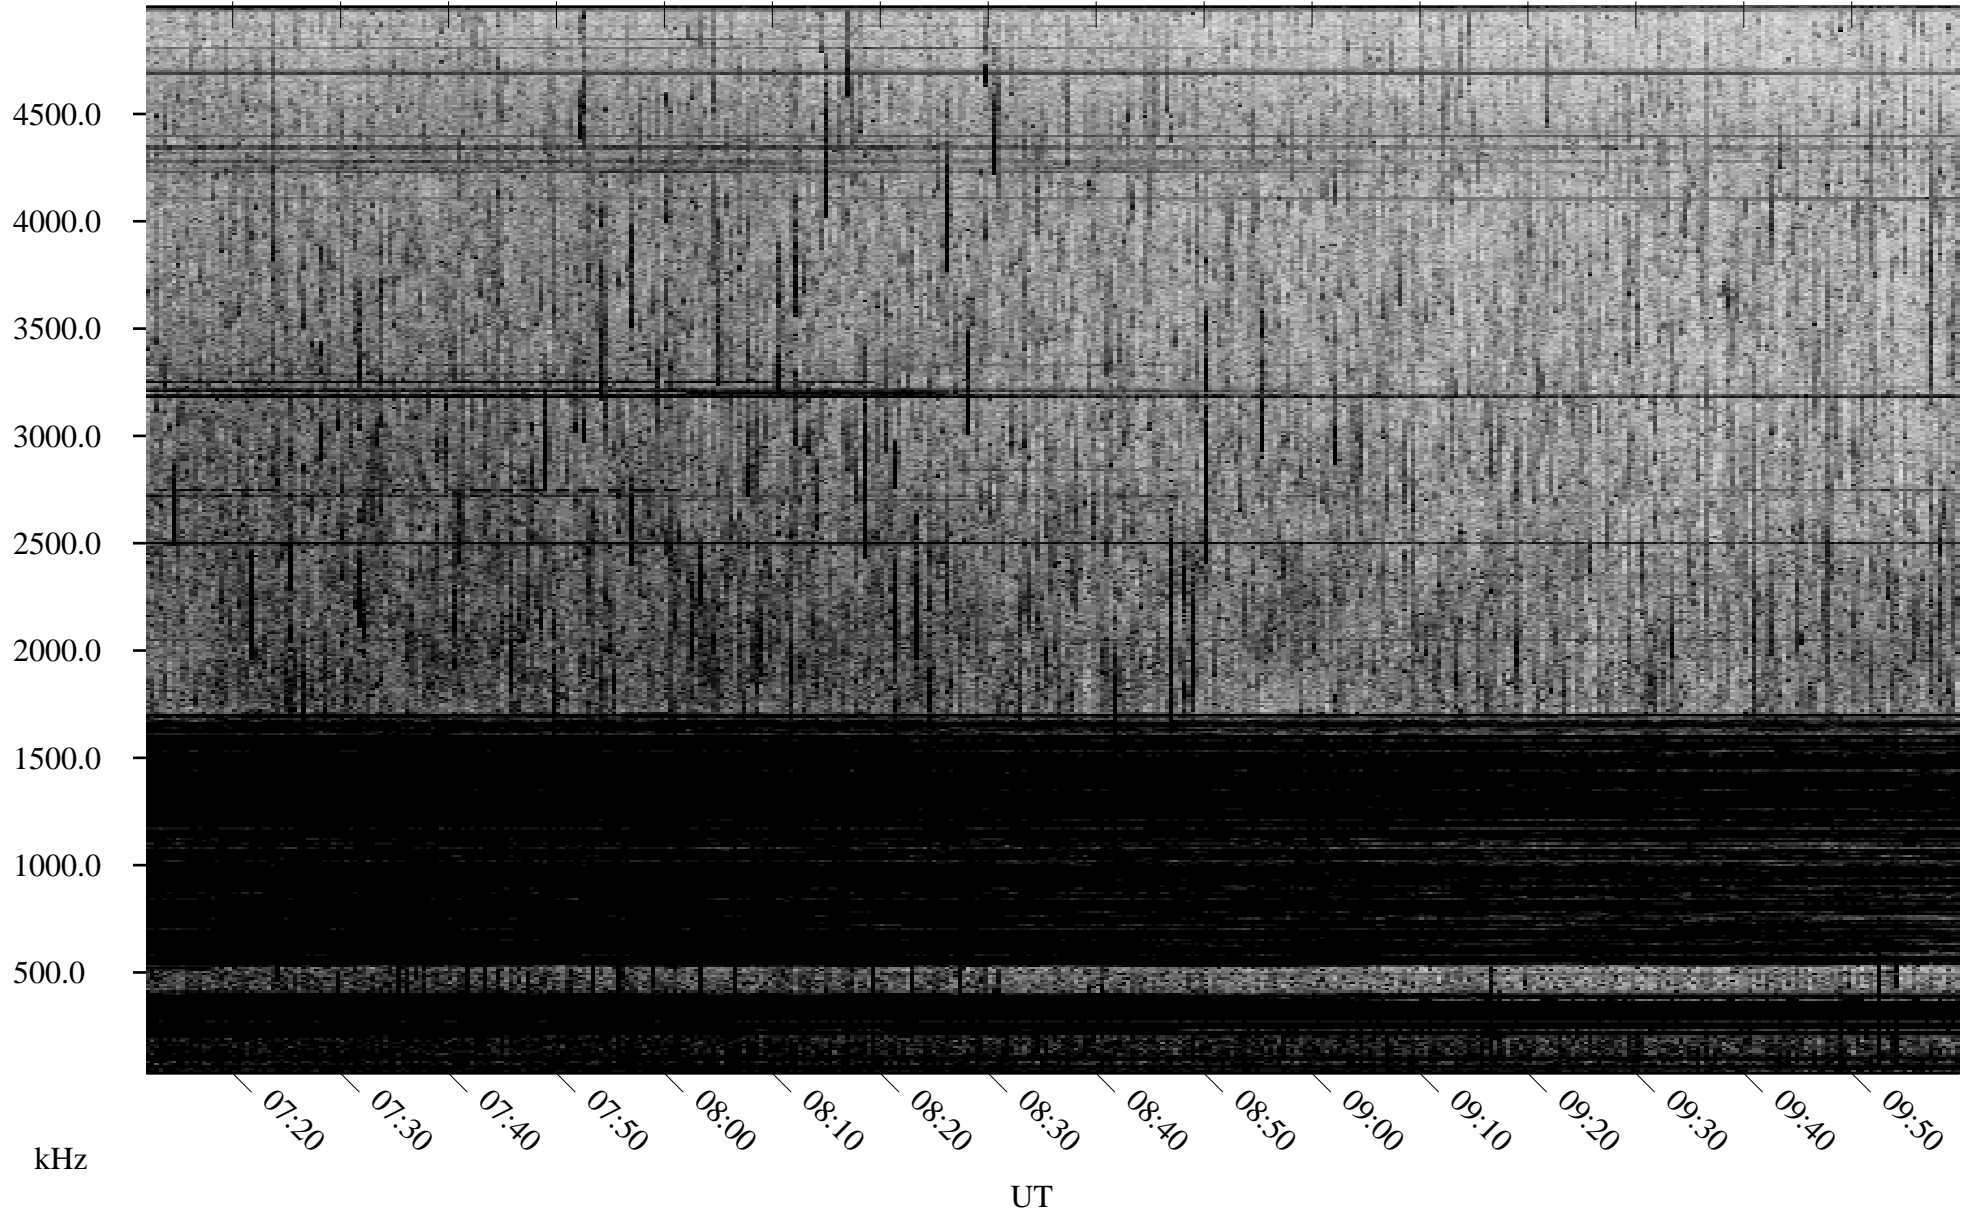

08/09/2009 Churchill, Manitoba

Linear Scale Black = 161 White = 15

ch092211.r00SUm max_12

Page 1

08/09/2009 Churchill, Manitoba

Linear Scale Black = 161 White = 15

ch092211.r00SUm max_12

Page 2

08/10/2009 Churchill, Manitoba

Linear Scale Black = 161 White = 15

ch092211.r00SUm max_12

Page 3

08/10/2009 Churchill, Manitoba

Linear Scale Black = 161 White = 15

ch092211.r00SUm max_12

Page 4

08/10/2009 Churchill, Manitoba

Linear Scale Black = 161 White = 15

ch092211.r00SUm max_12

Page 5

08/10/2009 Churchill, Manitoba

Linear Scale Black = 161 White = 15

ch09221l.r00SUm max_12

Page 6

08/10/2009 Churchill, Manitoba

Linear Scale Black = 161 White = 15

ch092211.r00SUm max_12

Page 7

08/10/2009 Churchill, Manitoba

Linear Scale Black = 161 White = 15

ch092211.r00SUm max_12

Page 8