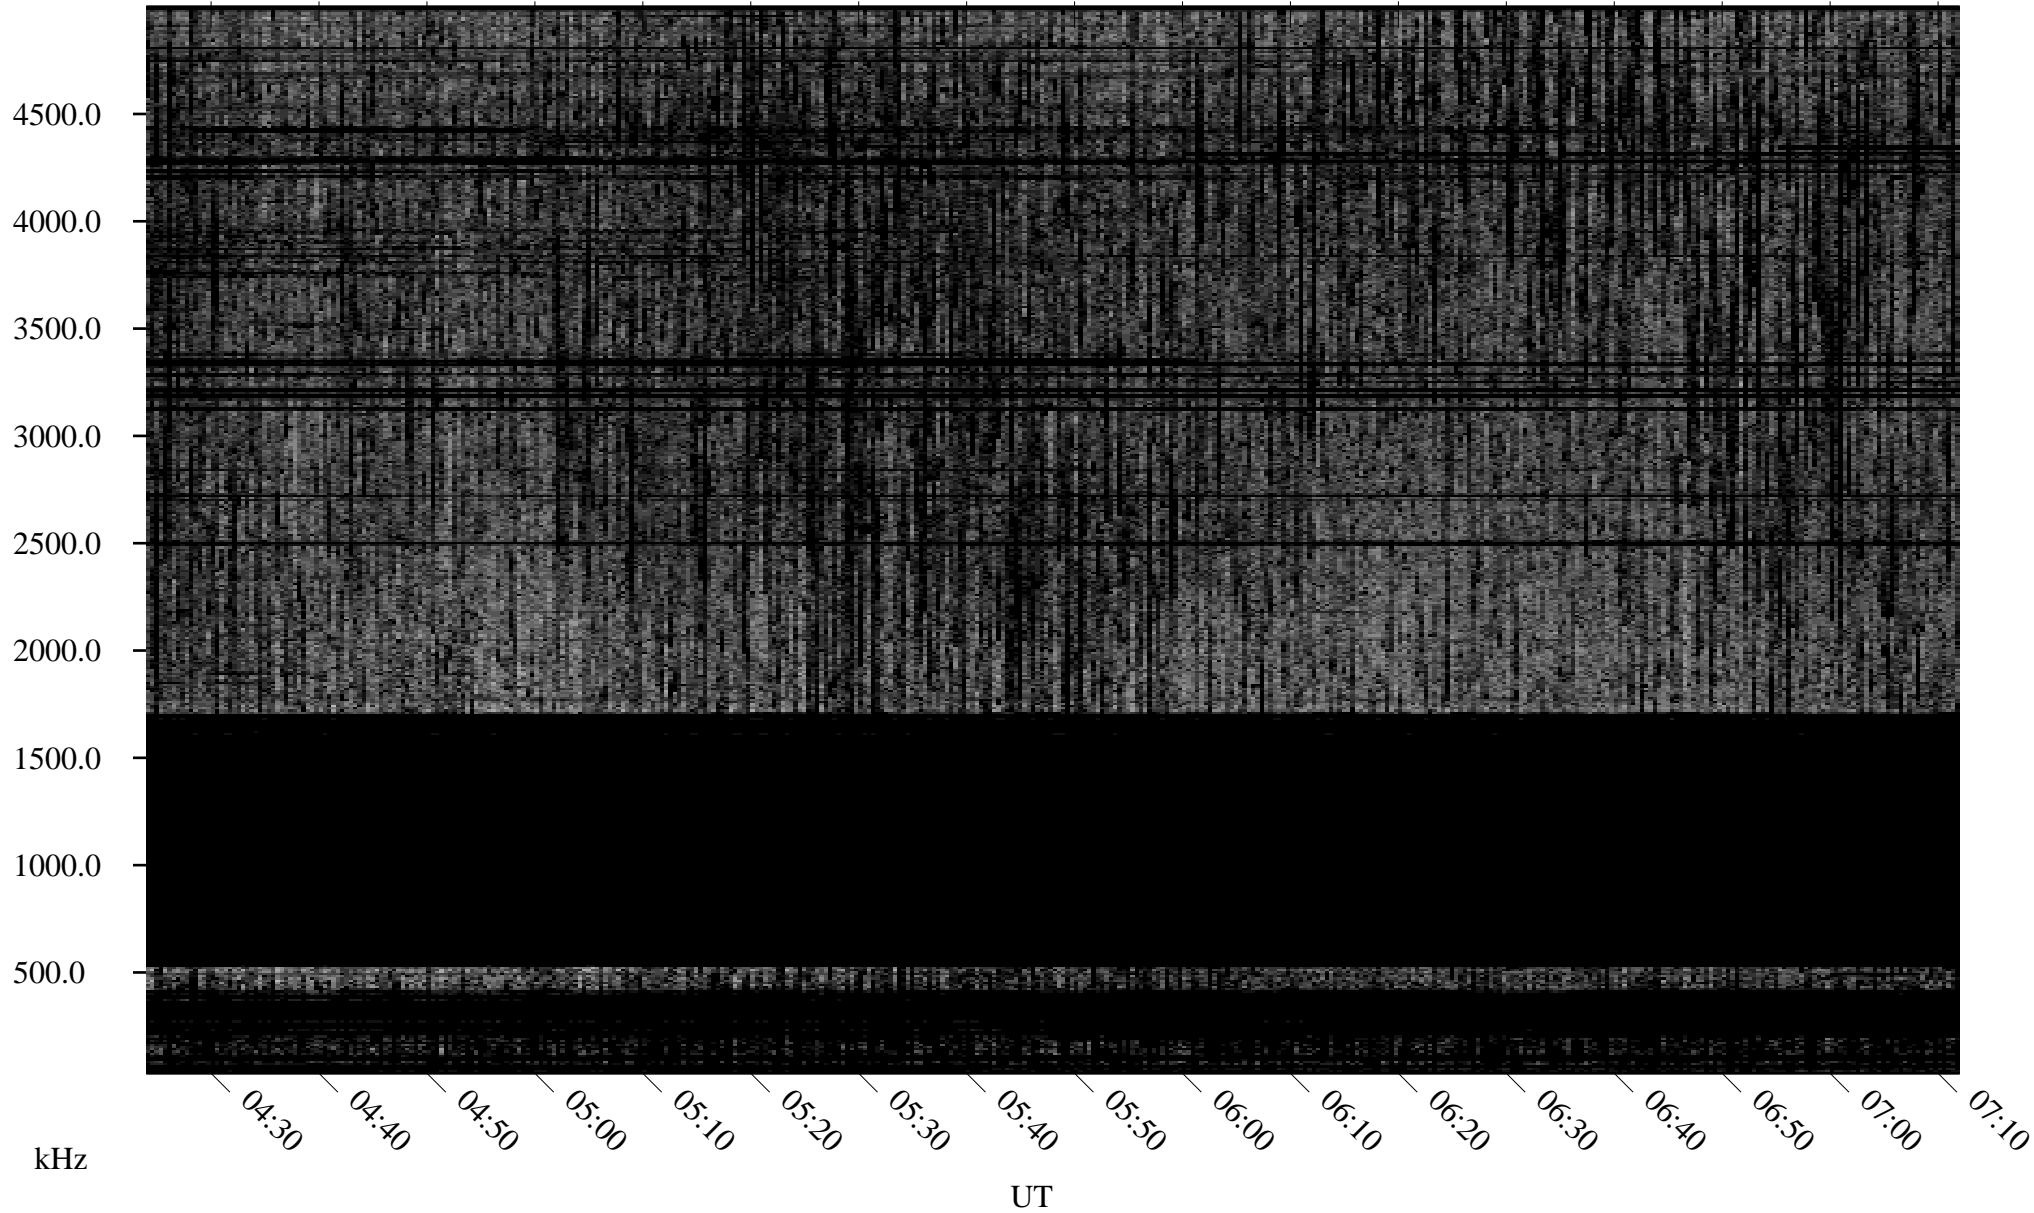

08/10/2009 Churchill, Manitoba

Linear Scale Black = 161 White = 15

ch092221.r00SUm max_12

Page 1

08/10/2009 Churchill, Manitoba

Linear Scale Black = 161 White = 15

ch092221.r00SUm max_12

Page 2

08/11/2009 Churchill, Manitoba

Linear Scale Black = 161 White = 15

ch092221.r00SUm max_12

Page 3

08/11/2009 Churchill, Manitoba

Linear Scale Black = 161 White = 15

ch09222l.r00SUm max_12

Page 4

08/11/2009 Churchill, Manitoba

Linear Scale Black = 161 White = 15

ch092221.r00SUm max_12

Page 5

08/11/2009 Churchill, Manitoba

Linear Scale Black = 161 White = 15

ch09222l.r00SUm max_12

Page 6

08/11/2009 Churchill, Manitoba

Linear Scale Black = 161 White = 15

ch09222l.r00SUm max_12

08/11/2009 Churchill, Manitoba

Linear Scale Black = 161 White = 15

ch09222l.r00SUm max_12

Page 8