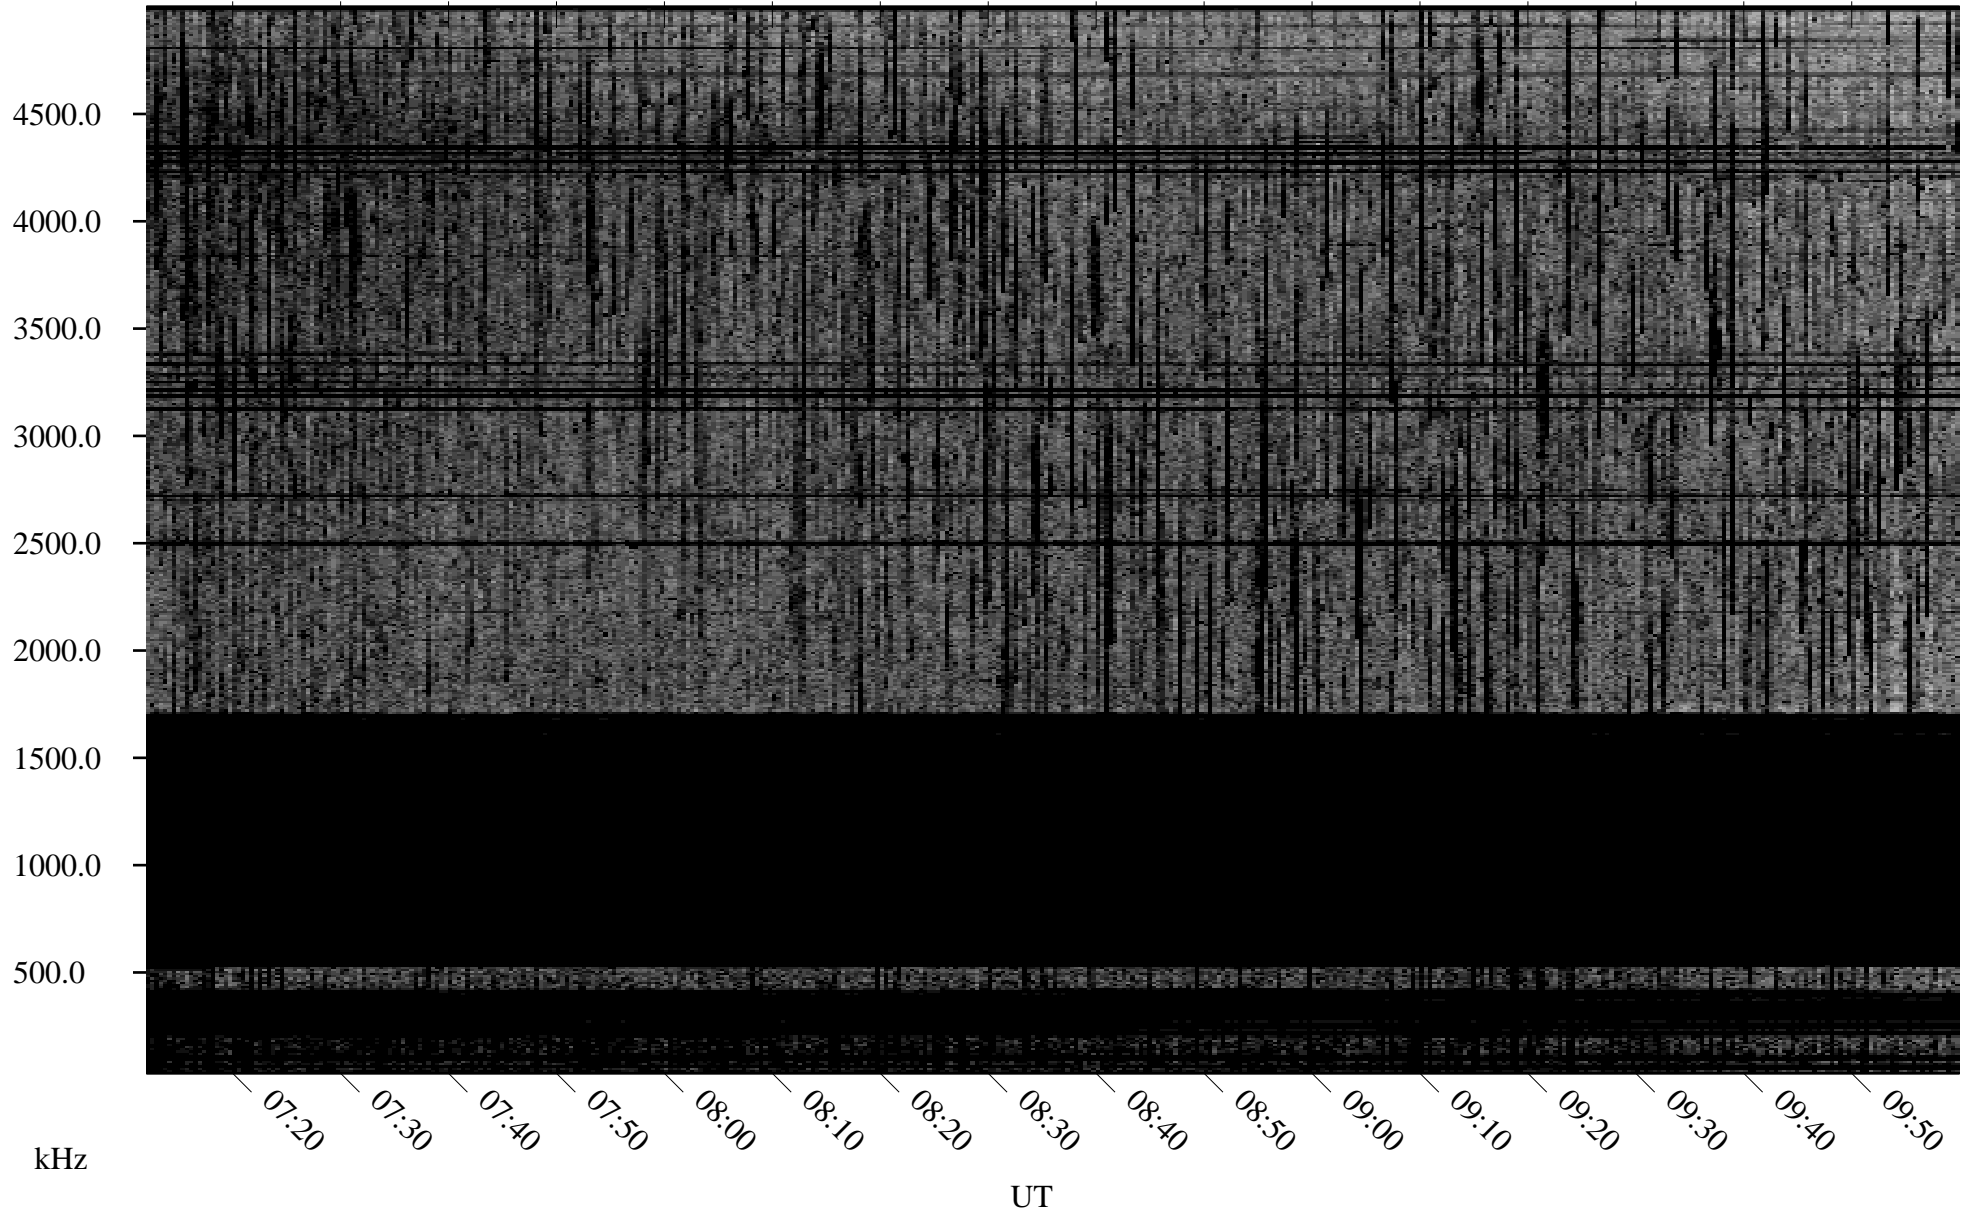

08/10/2009 Churchill, Manitoba

Linear Scale Black = 161 White = 15

ch092221.r00SUm max_12

Page 1

08/10/2009 Churchill, Manitoba

Linear Scale Black = 161 White = 15

ch092221.r00SUm max_12

Page 2

08/11/2009 Churchill, Manitoba

Linear Scale Black = 161 White = 15

ch092221.r00SUm max_12

Page 3

08/11/2009 Churchill, Manitoba

Linear Scale Black = 161 White = 15

ch09222l.r00SUm max_12

Page 4

08/11/2009 Churchill, Manitoba

Linear Scale Black = 161 White = 15

ch092221.r00SUm max_12

Page 5

08/11/2009 Churchill, Manitoba

Linear Scale Black = 161 White = 15

ch09222l.r00SUm max_12

Page 6

08/11/2009 Churchill, Manitoba

Linear Scale Black = 161 White = 15

ch09222l.r00SUm max_12

08/11/2009 Churchill, Manitoba

Linear Scale Black = 161 White = 15

ch09222l.r00SUm max_12

Page 8