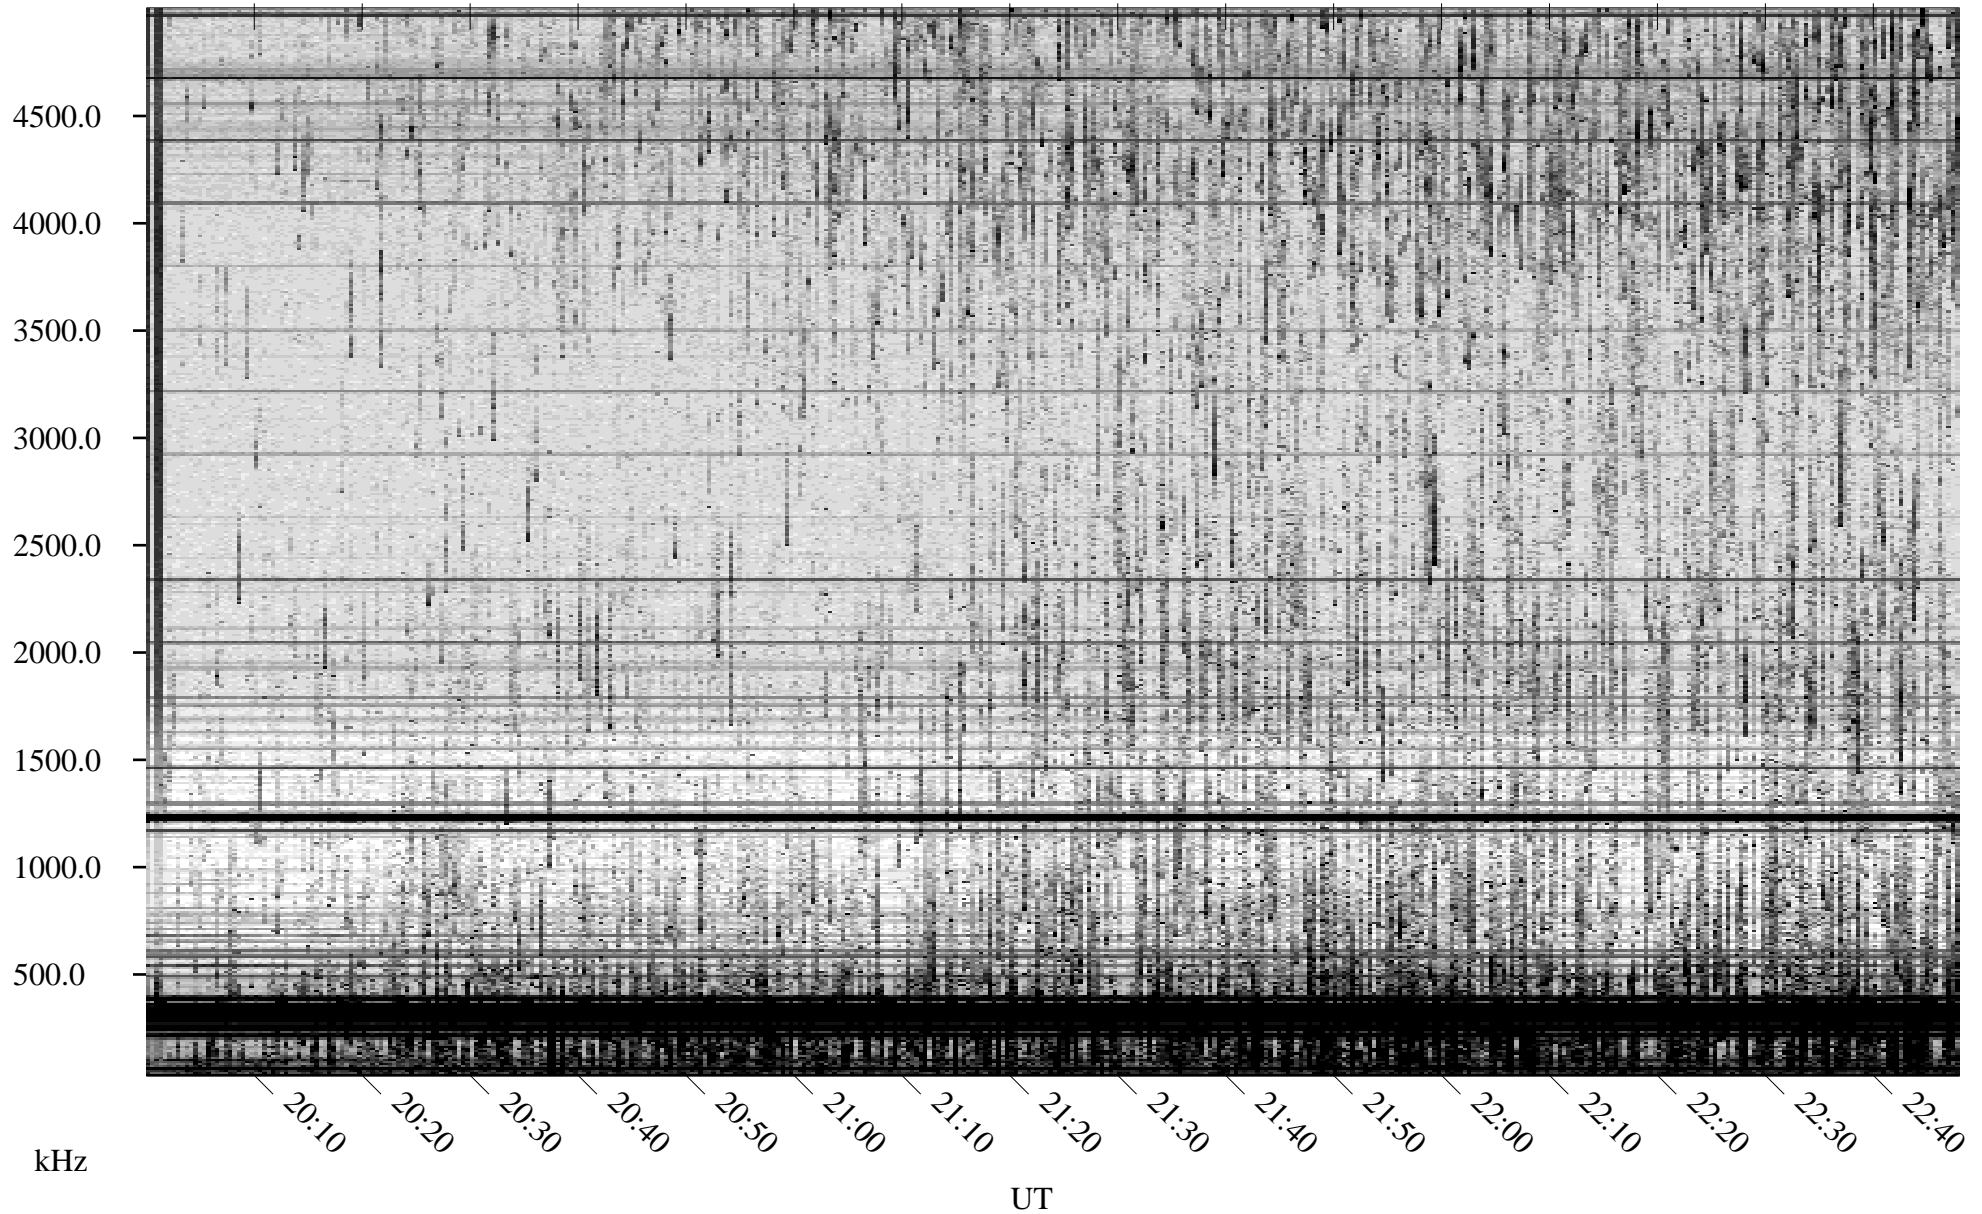

08/10/2009 Churchill, Manitoba

Linear Scale Black = 161 White = 15

ch092221.r00SUm max_12

Page 1

08/10/2009 Churchill, Manitoba

Linear Scale Black = 161 White = 15

ch092221.r00SUm max_12

Page 2

08/11/2009 Churchill, Manitoba

Linear Scale Black = 161 White = 15

ch092221.r00SUm max_12

Page 3

08/11/2009 Churchill, Manitoba

Linear Scale Black = 161 White = 15

ch09222l.r00SUm max_12

Page 4

08/11/2009 Churchill, Manitoba

Linear Scale Black = 161 White = 15

ch092221.r00SUm max_12

Page 5

08/11/2009 Churchill, Manitoba

Linear Scale Black = 161 White = 15

ch09222l.r00SUm max_12

Page 6

08/11/2009 Churchill, Manitoba

Linear Scale Black = 161 White = 15

ch09222l.r00SUm max_12

08/11/2009 Churchill, Manitoba

Linear Scale Black = 161 White = 15

ch09222l.r00SUm max_12

Page 8