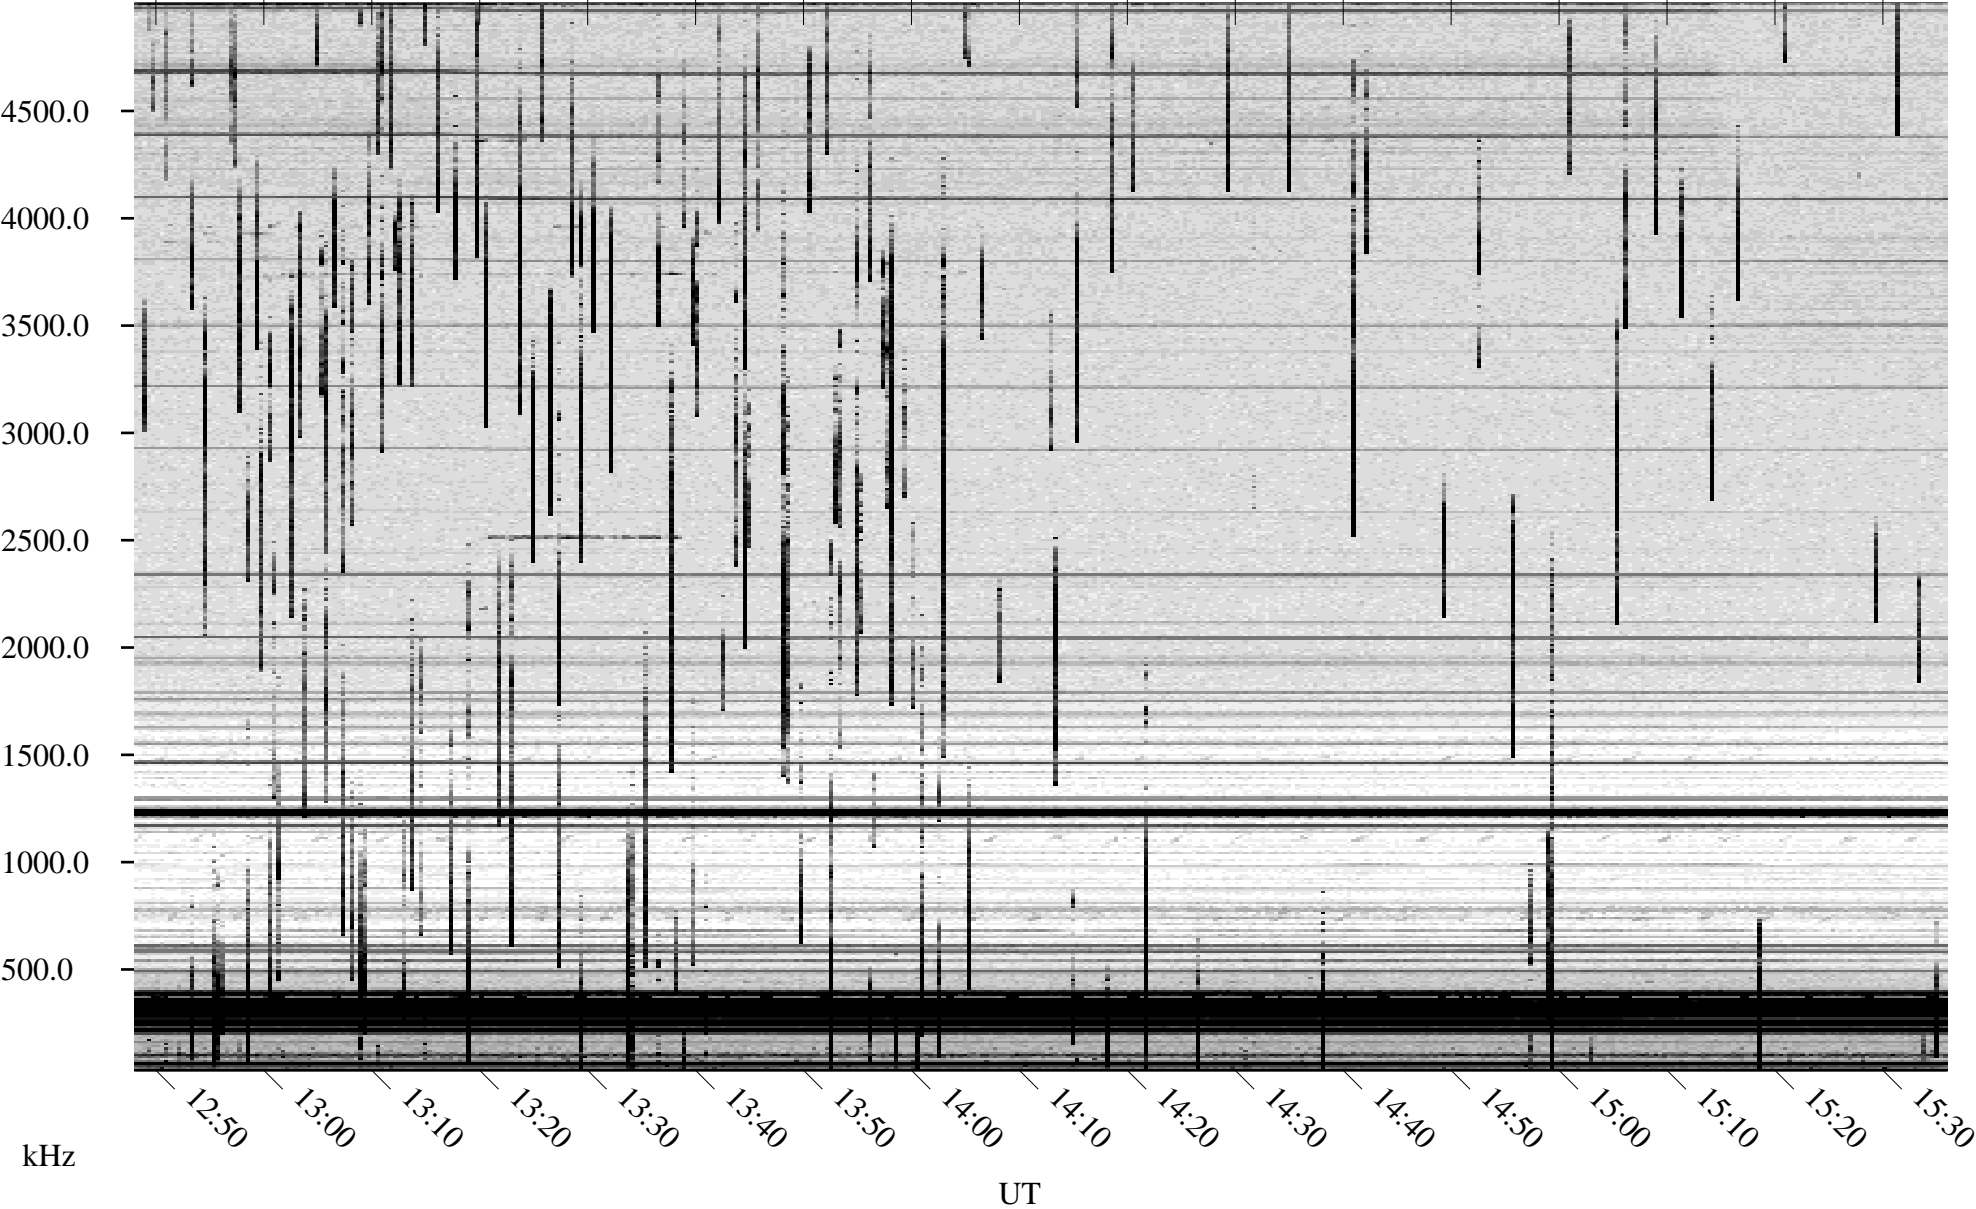

08/10/2009 Churchill, Manitoba

Linear Scale Black = 161 White = 15

ch092221.r00SUm max_12

Page 1

08/10/2009 Churchill, Manitoba

Linear Scale Black = 161 White = 15

ch092221.r00SUm max_12

Page 2

08/11/2009 Churchill, Manitoba

Linear Scale Black = 161 White = 15

ch092221.r00SUm max_12

Page 3

08/11/2009 Churchill, Manitoba

Linear Scale Black = 161 White = 15

ch09222l.r00SUm max_12

Page 4

08/11/2009 Churchill, Manitoba

Linear Scale Black = 161 White = 15

ch092221.r00SUm max_12

Page 5

08/11/2009 Churchill, Manitoba

Linear Scale Black = 161 White = 15

ch09222l.r00SUm max_12

Page 6

08/11/2009 Churchill, Manitoba

Linear Scale Black = 161 White = 15

ch09222l.r00SUm max_12

08/11/2009 Churchill, Manitoba

Linear Scale Black = 161 White = 15

ch09222l.r00SUm max_12

Page 8