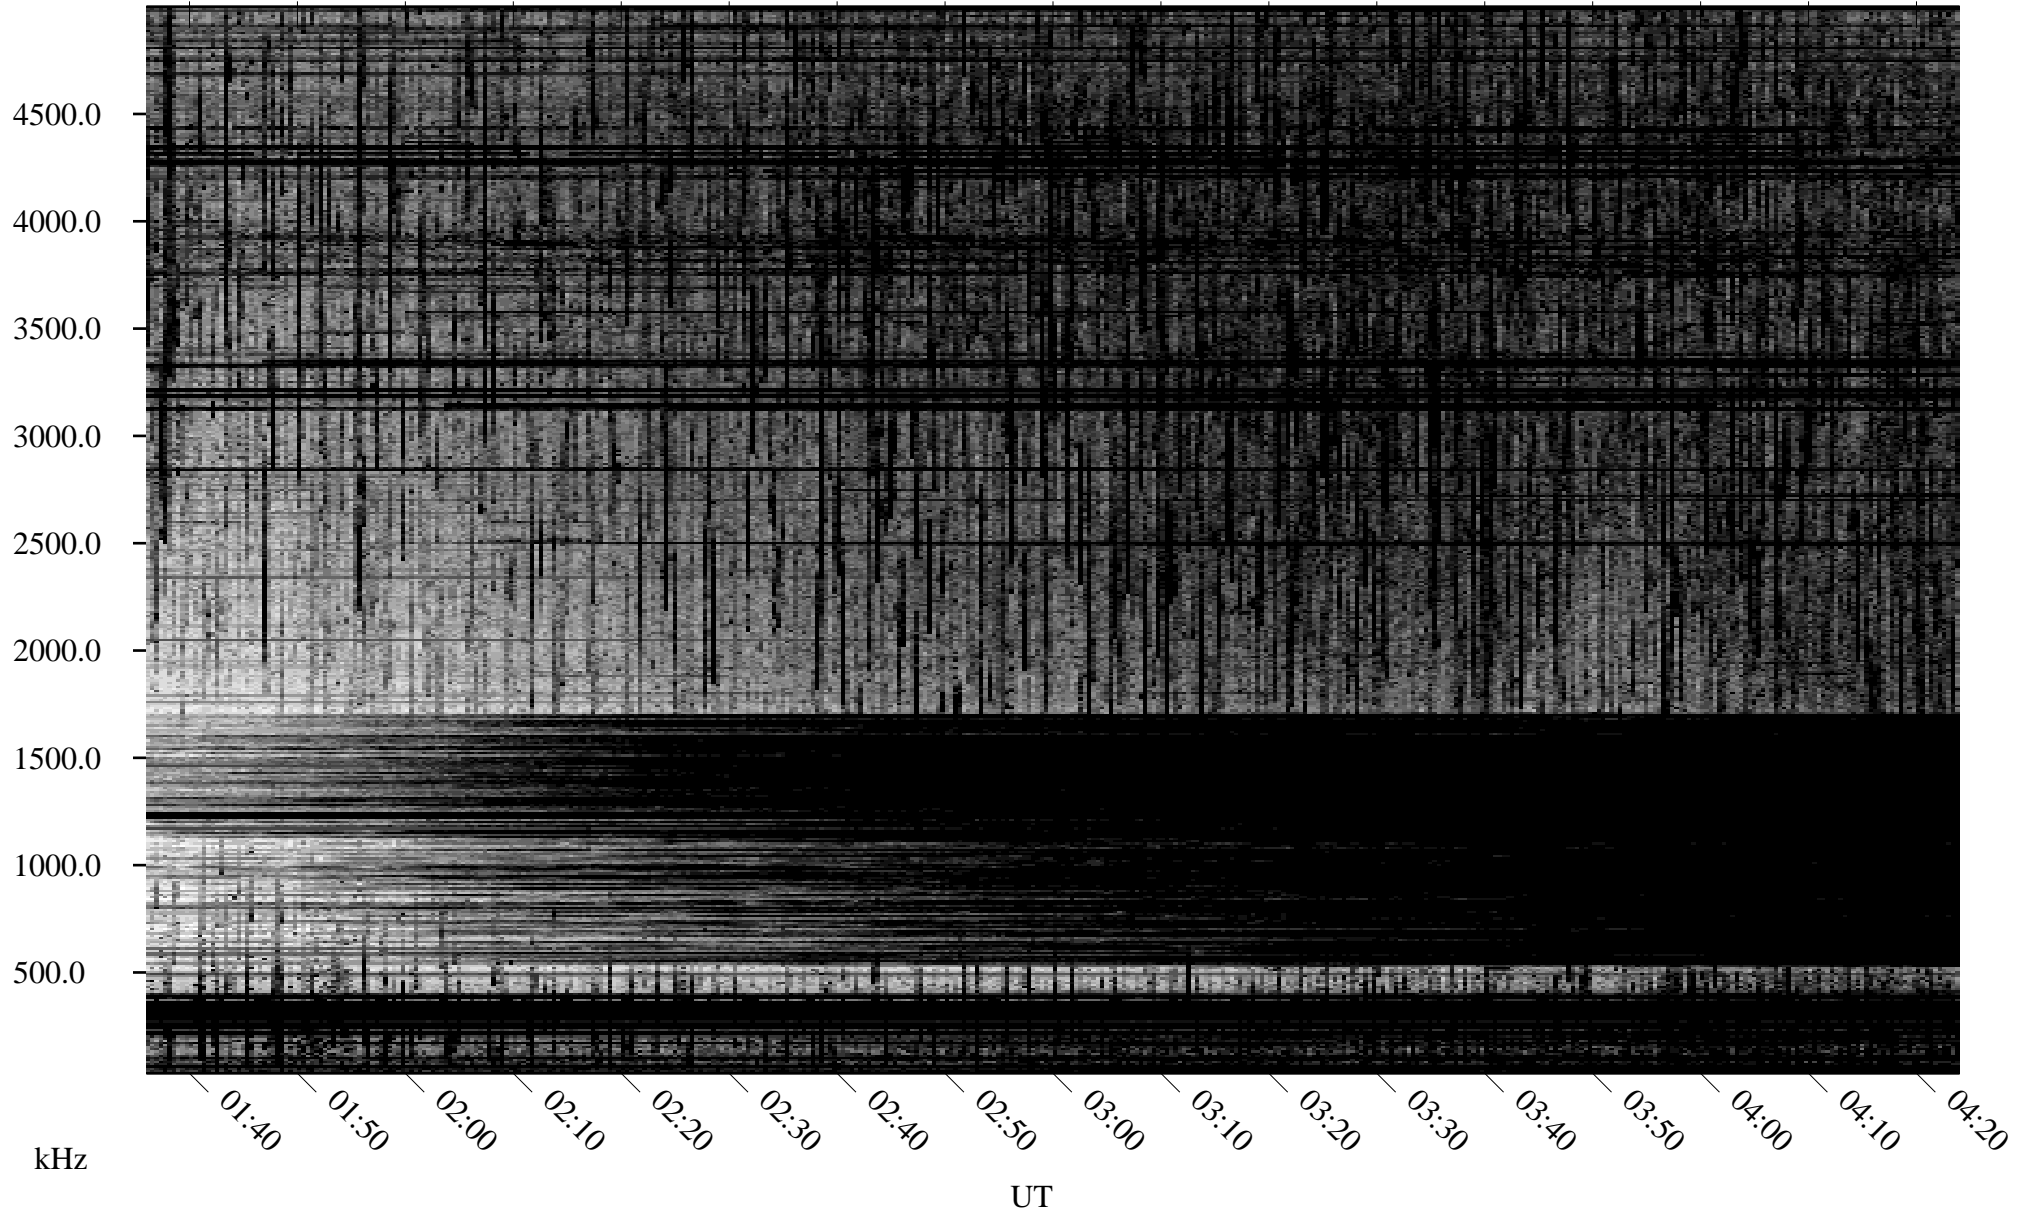

08/10/2009 Churchill, Manitoba

Linear Scale Black = 161 White = 15

ch092221.r00SUm max_12

Page 1

08/10/2009 Churchill, Manitoba

Linear Scale Black = 161 White = 15

ch092221.r00SUm max_12

Page 2

08/11/2009 Churchill, Manitoba

Linear Scale Black = 161 White = 15

ch092221.r00SUm max_12

Page 3

08/11/2009 Churchill, Manitoba

Linear Scale Black = 161 White = 15

ch09222l.r00SUm max_12

Page 4

08/11/2009 Churchill, Manitoba

Linear Scale Black = 161 White = 15

ch092221.r00SUm max_12

Page 5

08/11/2009 Churchill, Manitoba

Linear Scale Black = 161 White = 15

ch09222l.r00SUm max_12

Page 6

08/11/2009 Churchill, Manitoba

Linear Scale Black = 161 White = 15

ch09222l.r00SUm max_12

08/11/2009 Churchill, Manitoba

Linear Scale Black = 161 White = 15

ch09222l.r00SUm max_12

Page 8