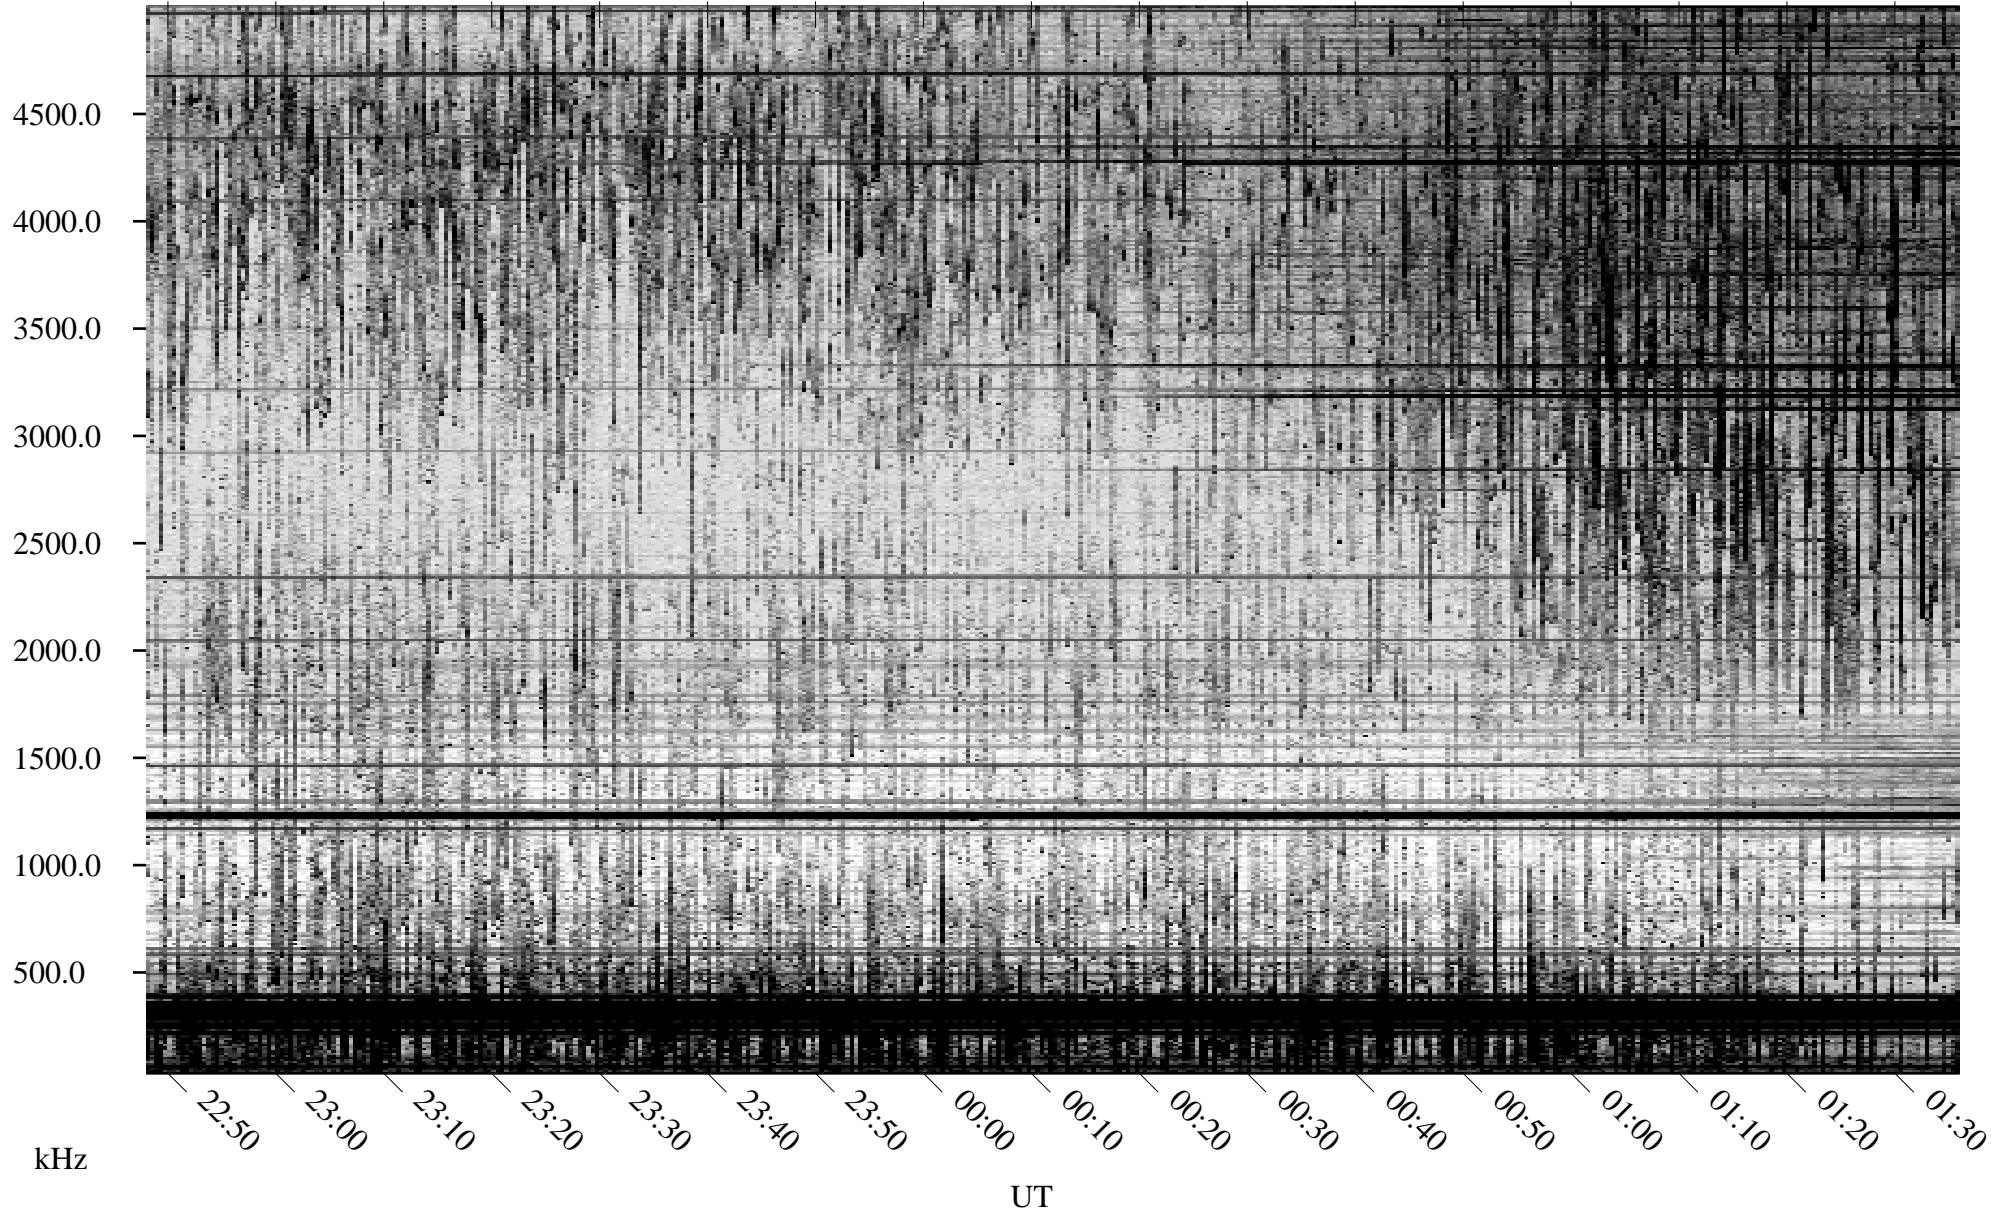

08/10/2009 Churchill, Manitoba

Linear Scale Black = 161 White = 15

ch092221.r00SUm max_12

Page 1

08/10/2009 Churchill, Manitoba

Linear Scale Black = 161 White = 15

ch092221.r00SUm max_12

Page 2

08/11/2009 Churchill, Manitoba

Linear Scale Black = 161 White = 15

ch092221.r00SUm max_12

Page 3

08/11/2009 Churchill, Manitoba

Linear Scale Black = 161 White = 15

ch09222l.r00SUm max_12

Page 4

08/11/2009 Churchill, Manitoba

Linear Scale Black = 161 White = 15

ch092221.r00SUm max_12

Page 5

08/11/2009 Churchill, Manitoba

Linear Scale Black = 161 White = 15

ch09222l.r00SUm max_12

Page 6

08/11/2009 Churchill, Manitoba

Linear Scale Black = 161 White = 15

ch09222l.r00SUm max_12

08/11/2009 Churchill, Manitoba

Linear Scale Black = 161 White = 15

ch09222l.r00SUm max_12

Page 8