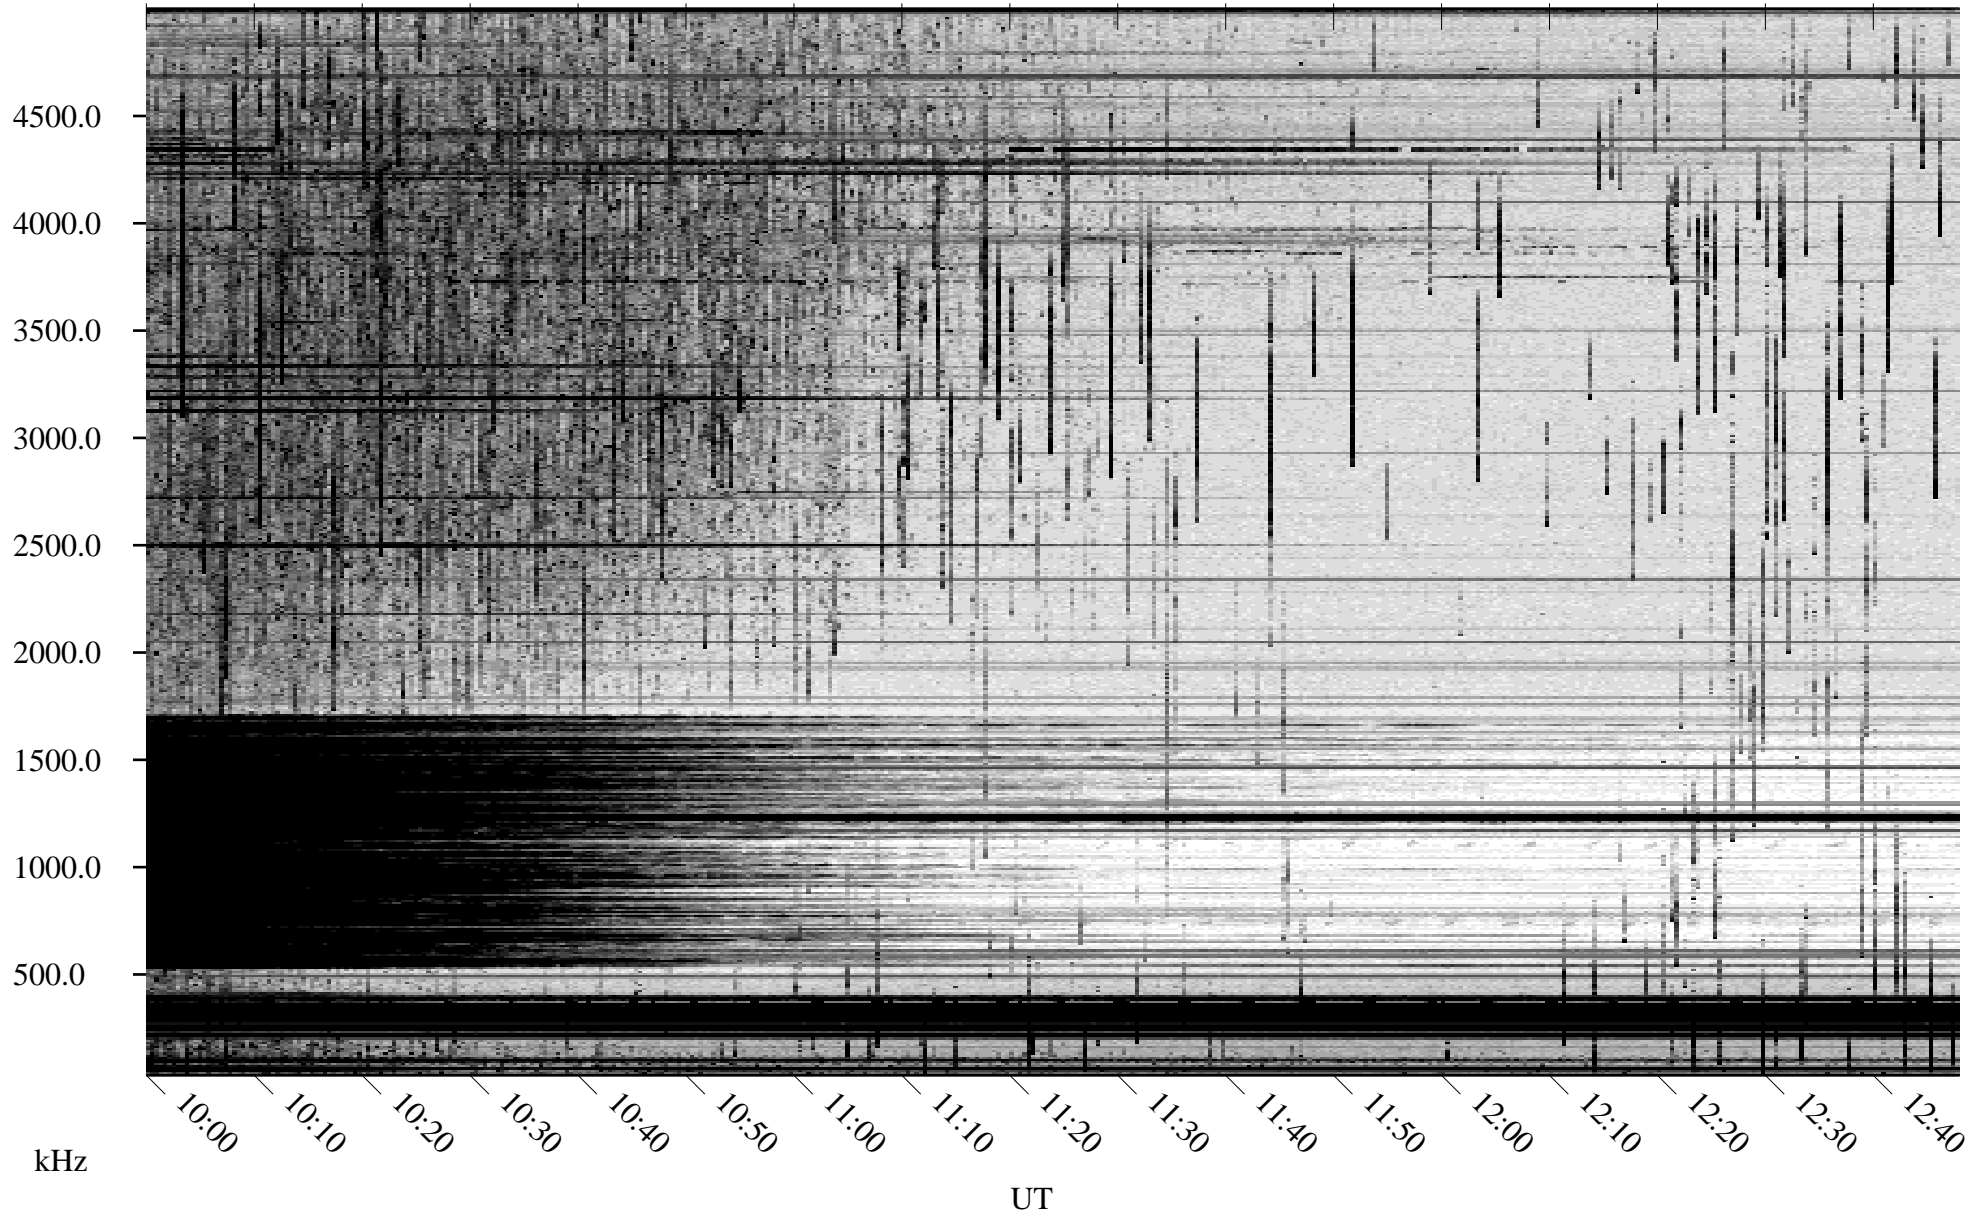

08/10/2009 Churchill, Manitoba

Linear Scale Black = 161 White = 15

ch092221.r00SUm max_12

Page 1

08/10/2009 Churchill, Manitoba

Linear Scale Black = 161 White = 15

ch092221.r00SUm max_12

Page 2

08/11/2009 Churchill, Manitoba

Linear Scale Black = 161 White = 15

ch092221.r00SUm max_12

Page 3

08/11/2009 Churchill, Manitoba

Linear Scale Black = 161 White = 15

ch09222l.r00SUm max_12

Page 4

08/11/2009 Churchill, Manitoba

Linear Scale Black = 161 White = 15

ch092221.r00SUm max_12

Page 5

08/11/2009 Churchill, Manitoba

Linear Scale Black = 161 White = 15

ch09222l.r00SUm max_12

Page 6

08/11/2009 Churchill, Manitoba

Linear Scale Black = 161 White = 15

ch09222l.r00SUm max_12

08/11/2009 Churchill, Manitoba

Linear Scale Black = 161 White = 15

ch09222l.r00SUm max_12

Page 8