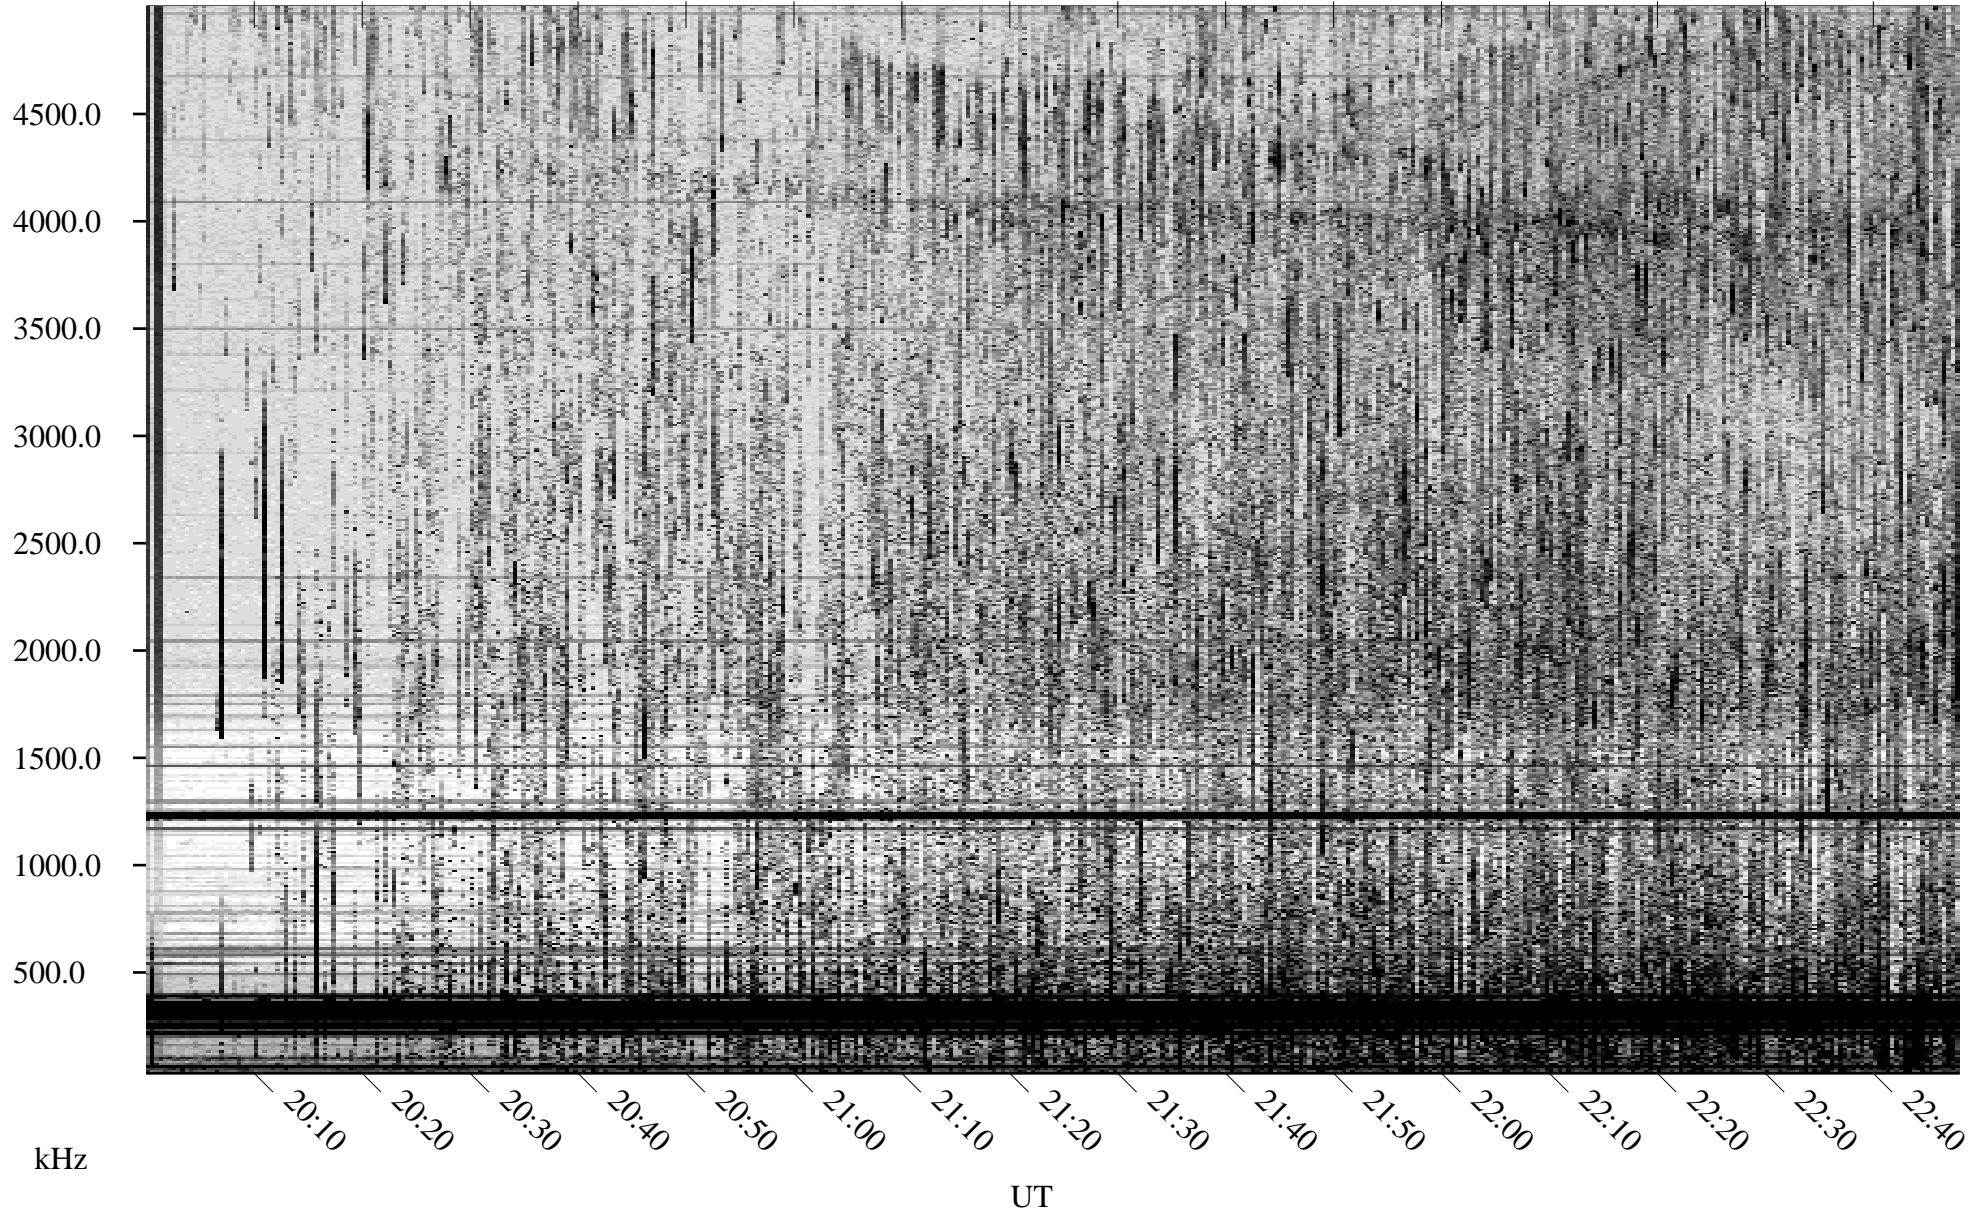

08/11/2009 Churchill, Manitoba

Linear Scale Black = 161 White = 15

ch092231.r00SUm max_12

Page 1

08/11/2009 Churchill, Manitoba

Linear Scale Black = 161 White = 15

ch092231.r00SUm max_12

Page 2

08/12/2009 Churchill, Manitoba

Linear Scale Black = 161 White = 15

ch092231.r00SUm max_12

Page 3

08/12/2009 Churchill, Manitoba

Linear Scale Black = 161 White = 15

ch092231.r00SUm max_12

Page 4

08/12/2009 Churchill, Manitoba

Linear Scale Black = 161 White = 15

ch092231.r00SUm max_12

Page 5

08/12/2009 Churchill, Manitoba

Linear Scale Black = 161 White = 15

ch092231.r00SUm max_12

Page 6

08/12/2009 Churchill, Manitoba

Linear Scale Black = 161 White = 15

ch092231.r00SUm max_12

Page 7

08/12/2009 Churchill, Manitoba

Linear Scale Black = 161 White = 15

ch092231.r00SUm max_12

Page 8