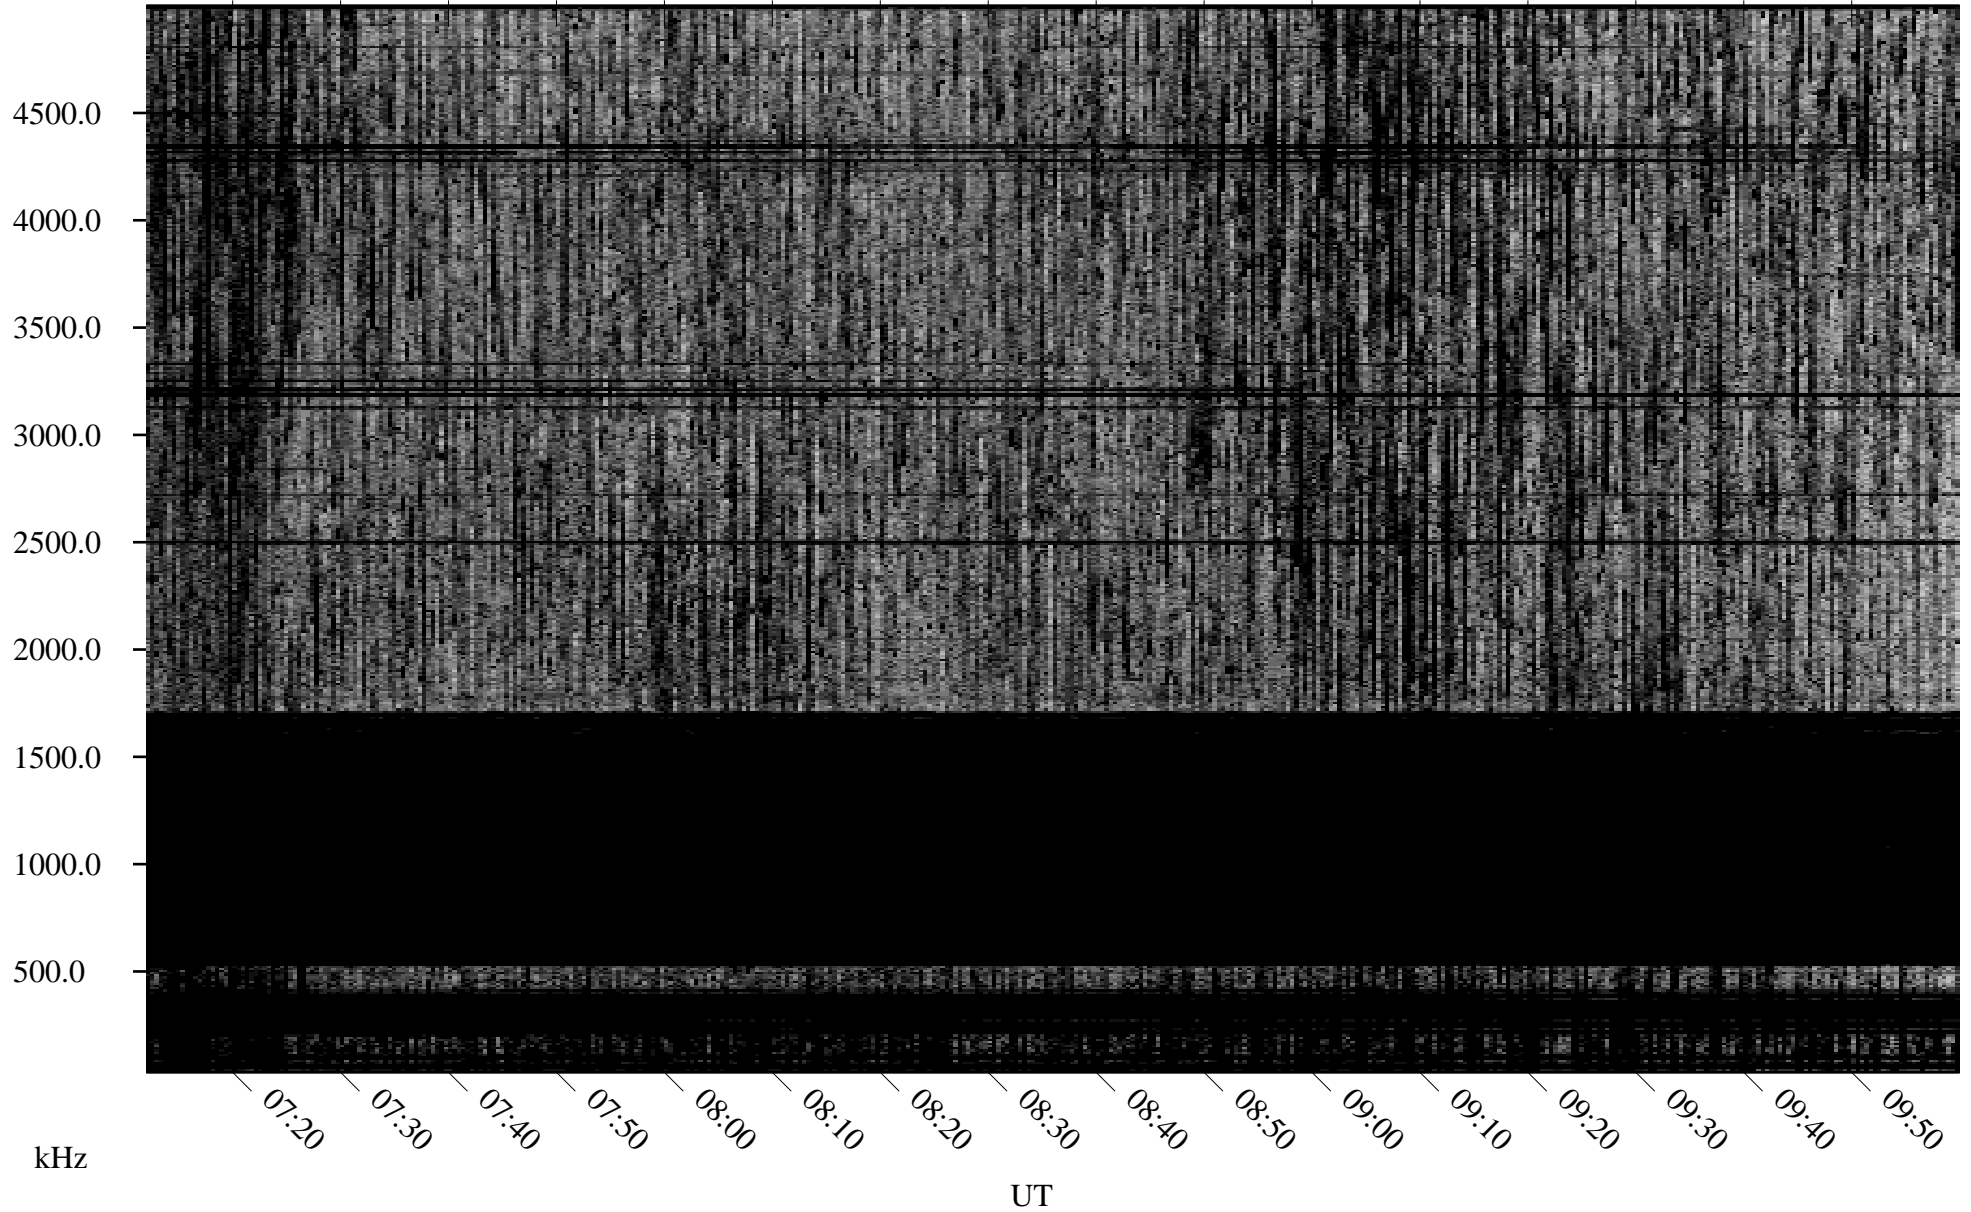

08/11/2009 Churchill, Manitoba

Linear Scale Black = 161 White = 15

ch092231.r00SUm max_12

Page 1

08/11/2009 Churchill, Manitoba

Linear Scale Black = 161 White = 15

ch092231.r00SUm max_12

Page 2

08/12/2009 Churchill, Manitoba

Linear Scale Black = 161 White = 15

ch092231.r00SUm max_12

Page 3

08/12/2009 Churchill, Manitoba

Linear Scale Black = 161 White = 15

ch092231.r00SUm max_12

Page 4

08/12/2009 Churchill, Manitoba

Linear Scale Black = 161 White = 15

ch092231.r00SUm max_12

Page 5

08/12/2009 Churchill, Manitoba

Linear Scale Black = 161 White = 15

ch092231.r00SUm max_12

Page 6

08/12/2009 Churchill, Manitoba

Linear Scale Black = 161 White = 15

ch092231.r00SUm max_12

Page 7

08/12/2009 Churchill, Manitoba

Linear Scale Black = 161 White = 15

ch092231.r00SUm max_12

Page 8