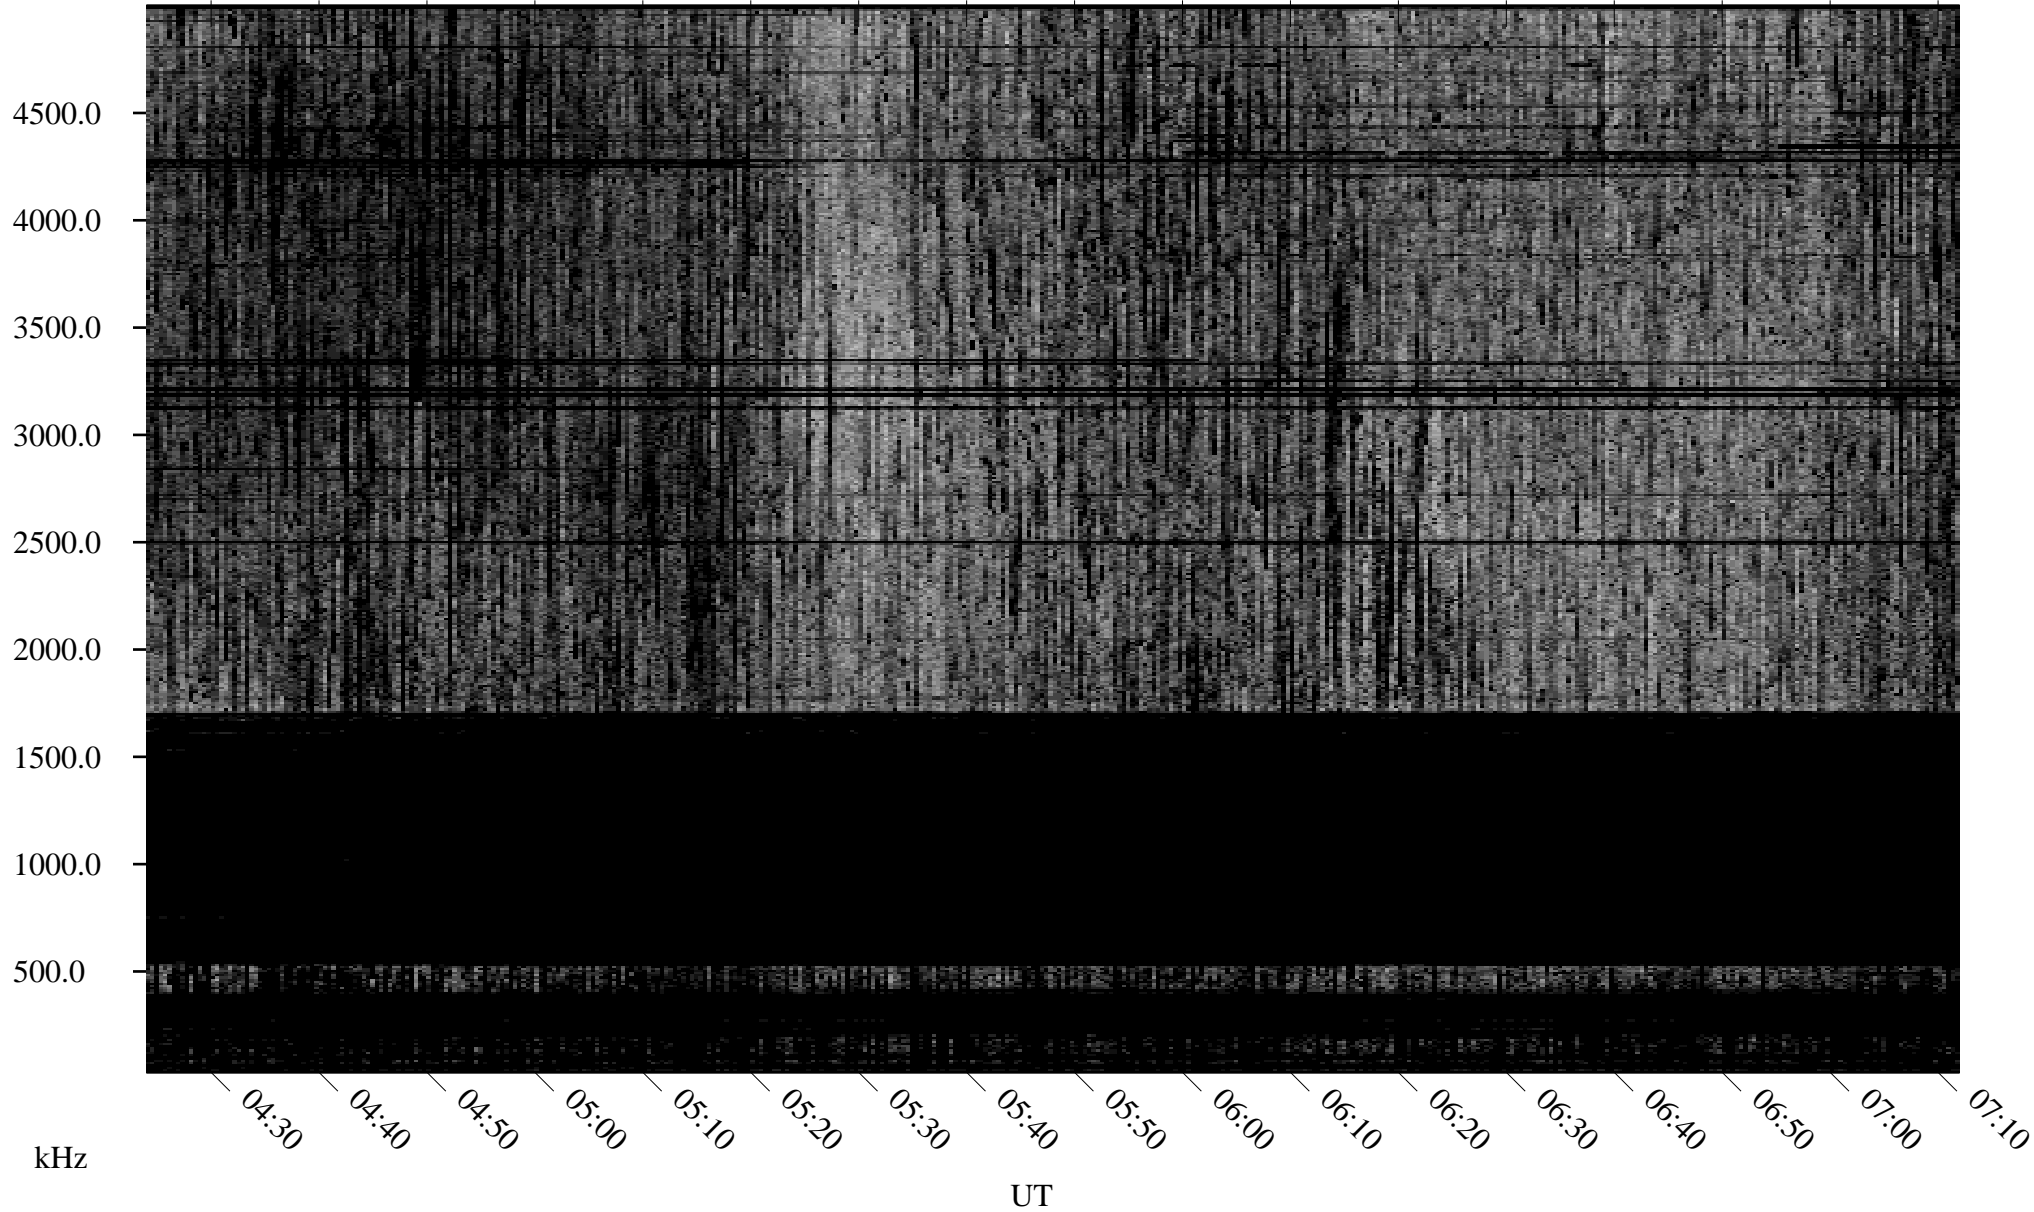

08/11/2009 Churchill, Manitoba

Linear Scale Black = 161 White = 15

ch092231.r00SUm max_12

Page 1

08/11/2009 Churchill, Manitoba

Linear Scale Black = 161 White = 15

ch092231.r00SUm max_12

Page 2

08/12/2009 Churchill, Manitoba

Linear Scale Black = 161 White = 15

ch092231.r00SUm max_12

Page 3

08/12/2009 Churchill, Manitoba

Linear Scale Black = 161 White = 15

ch092231.r00SUm max_12

Page 4

08/12/2009 Churchill, Manitoba

Linear Scale Black = 161 White = 15

ch092231.r00SUm max_12

Page 5

08/12/2009 Churchill, Manitoba

Linear Scale Black = 161 White = 15

ch092231.r00SUm max_12

Page 6

08/12/2009 Churchill, Manitoba

Linear Scale Black = 161 White = 15

ch092231.r00SUm max_12

Page 7

08/12/2009 Churchill, Manitoba

Linear Scale Black = 161 White = 15

ch092231.r00SUm max_12

Page 8