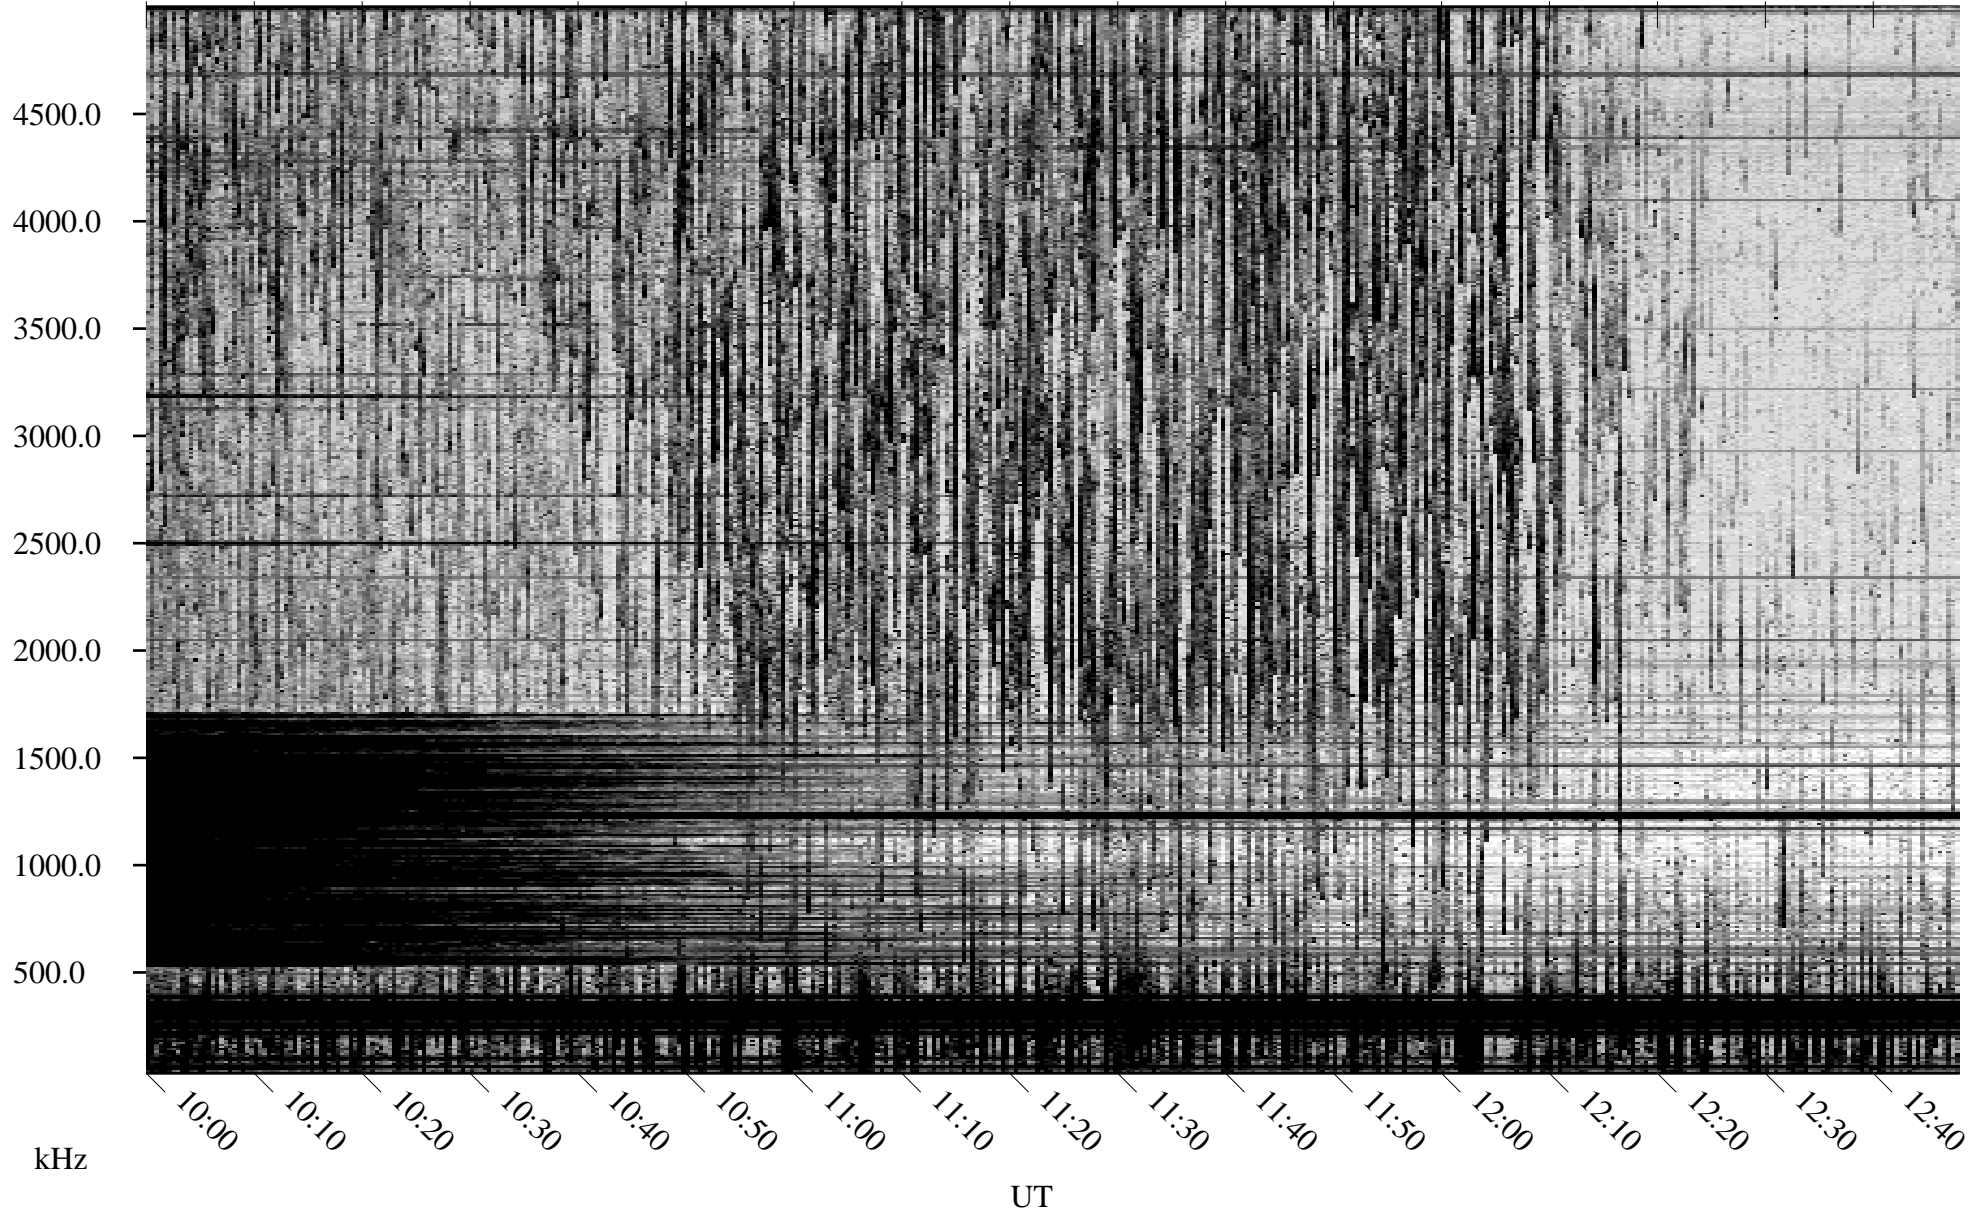

08/11/2009 Churchill, Manitoba

Linear Scale Black = 161 White = 15

ch092231.r00SUm max_12

Page 1

08/11/2009 Churchill, Manitoba

Linear Scale Black = 161 White = 15

ch092231.r00SUm max_12

Page 2

08/12/2009 Churchill, Manitoba

Linear Scale Black = 161 White = 15

ch092231.r00SUm max_12

Page 3

08/12/2009 Churchill, Manitoba

Linear Scale Black = 161 White = 15

ch092231.r00SUm max_12

Page 4

08/12/2009 Churchill, Manitoba

Linear Scale Black = 161 White = 15

ch092231.r00SUm max_12

Page 5

08/12/2009 Churchill, Manitoba

Linear Scale Black = 161 White = 15

ch092231.r00SUm max_12

Page 6

08/12/2009 Churchill, Manitoba

Linear Scale Black = 161 White = 15

ch092231.r00SUm max_12

Page 7

08/12/2009 Churchill, Manitoba

Linear Scale Black = 161 White = 15

ch092231.r00SUm max_12

Page 8