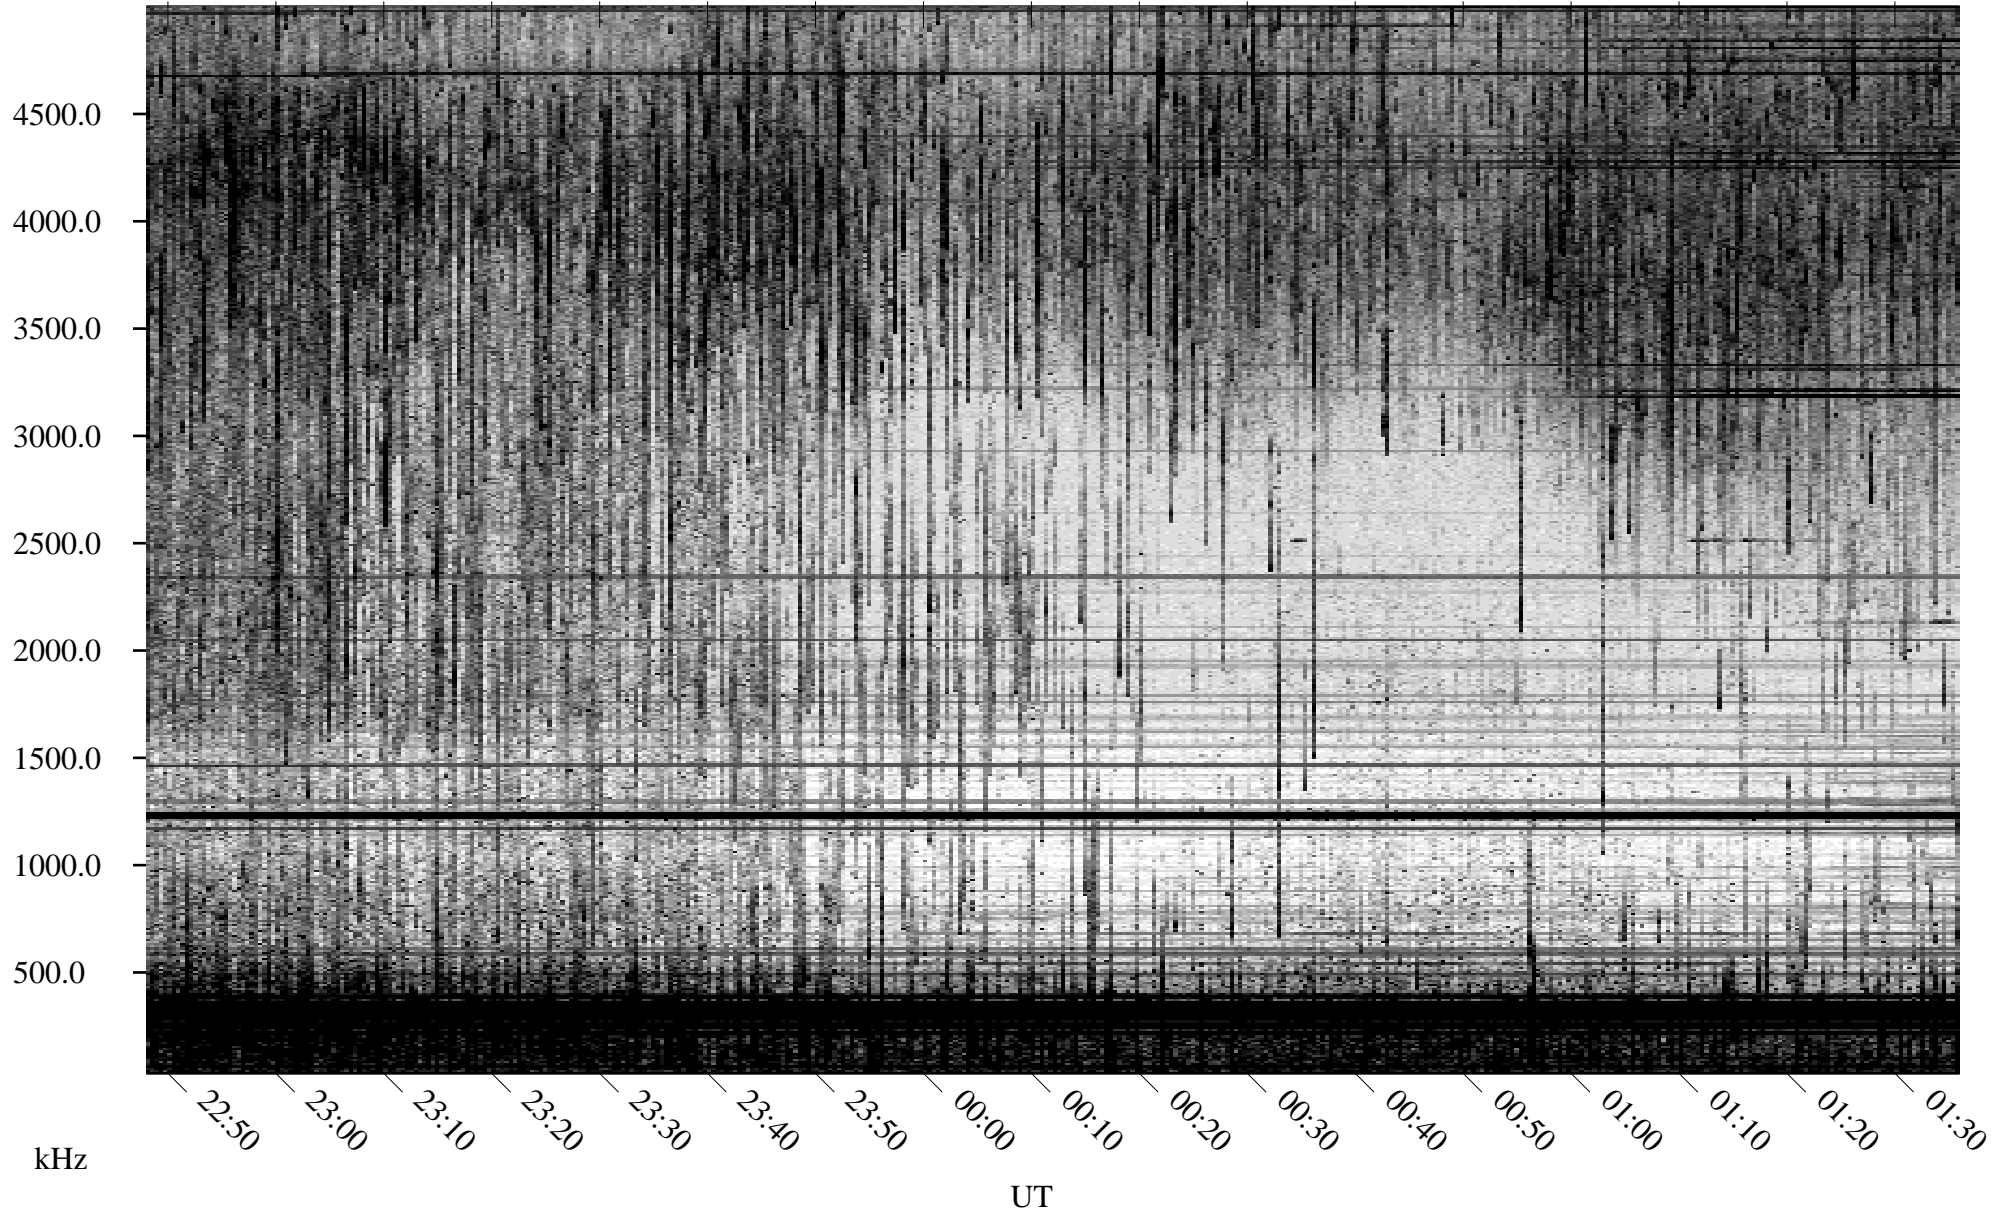

08/12/2009 Churchill, Manitoba

Linear Scale Black = 161 White = 15

ch09224l.r00SUm max_12

Page 1

08/12/2009 Churchill, Manitoba

Linear Scale Black = 161 White = 15

ch09224l.r00SUm max_12

Page 2

08/13/2009 Churchill, Manitoba

Linear Scale Black = 161 White = 15

ch09224l.r00SUm max_12

Page 3

08/13/2009 Churchill, Manitoba

Linear Scale Black = 161 White = 15

ch09224l.r00SUm max_12

Page 4

08/13/2009 Churchill, Manitoba

Linear Scale Black = 161 White = 15

ch09224l.r00SUm max_12

Page 5

08/13/2009 Churchill, Manitoba

Linear Scale Black = 161 White = 15

ch09224l.r00SUm max_12

Page 6

08/13/2009 Churchill, Manitoba

Linear Scale Black = 161 White = 15

ch09224l.r00SUm max_12

Page 7

08/13/2009 Churchill, Manitoba

Linear Scale Black = 161 White = 15

ch09224l.r00SUm max_12