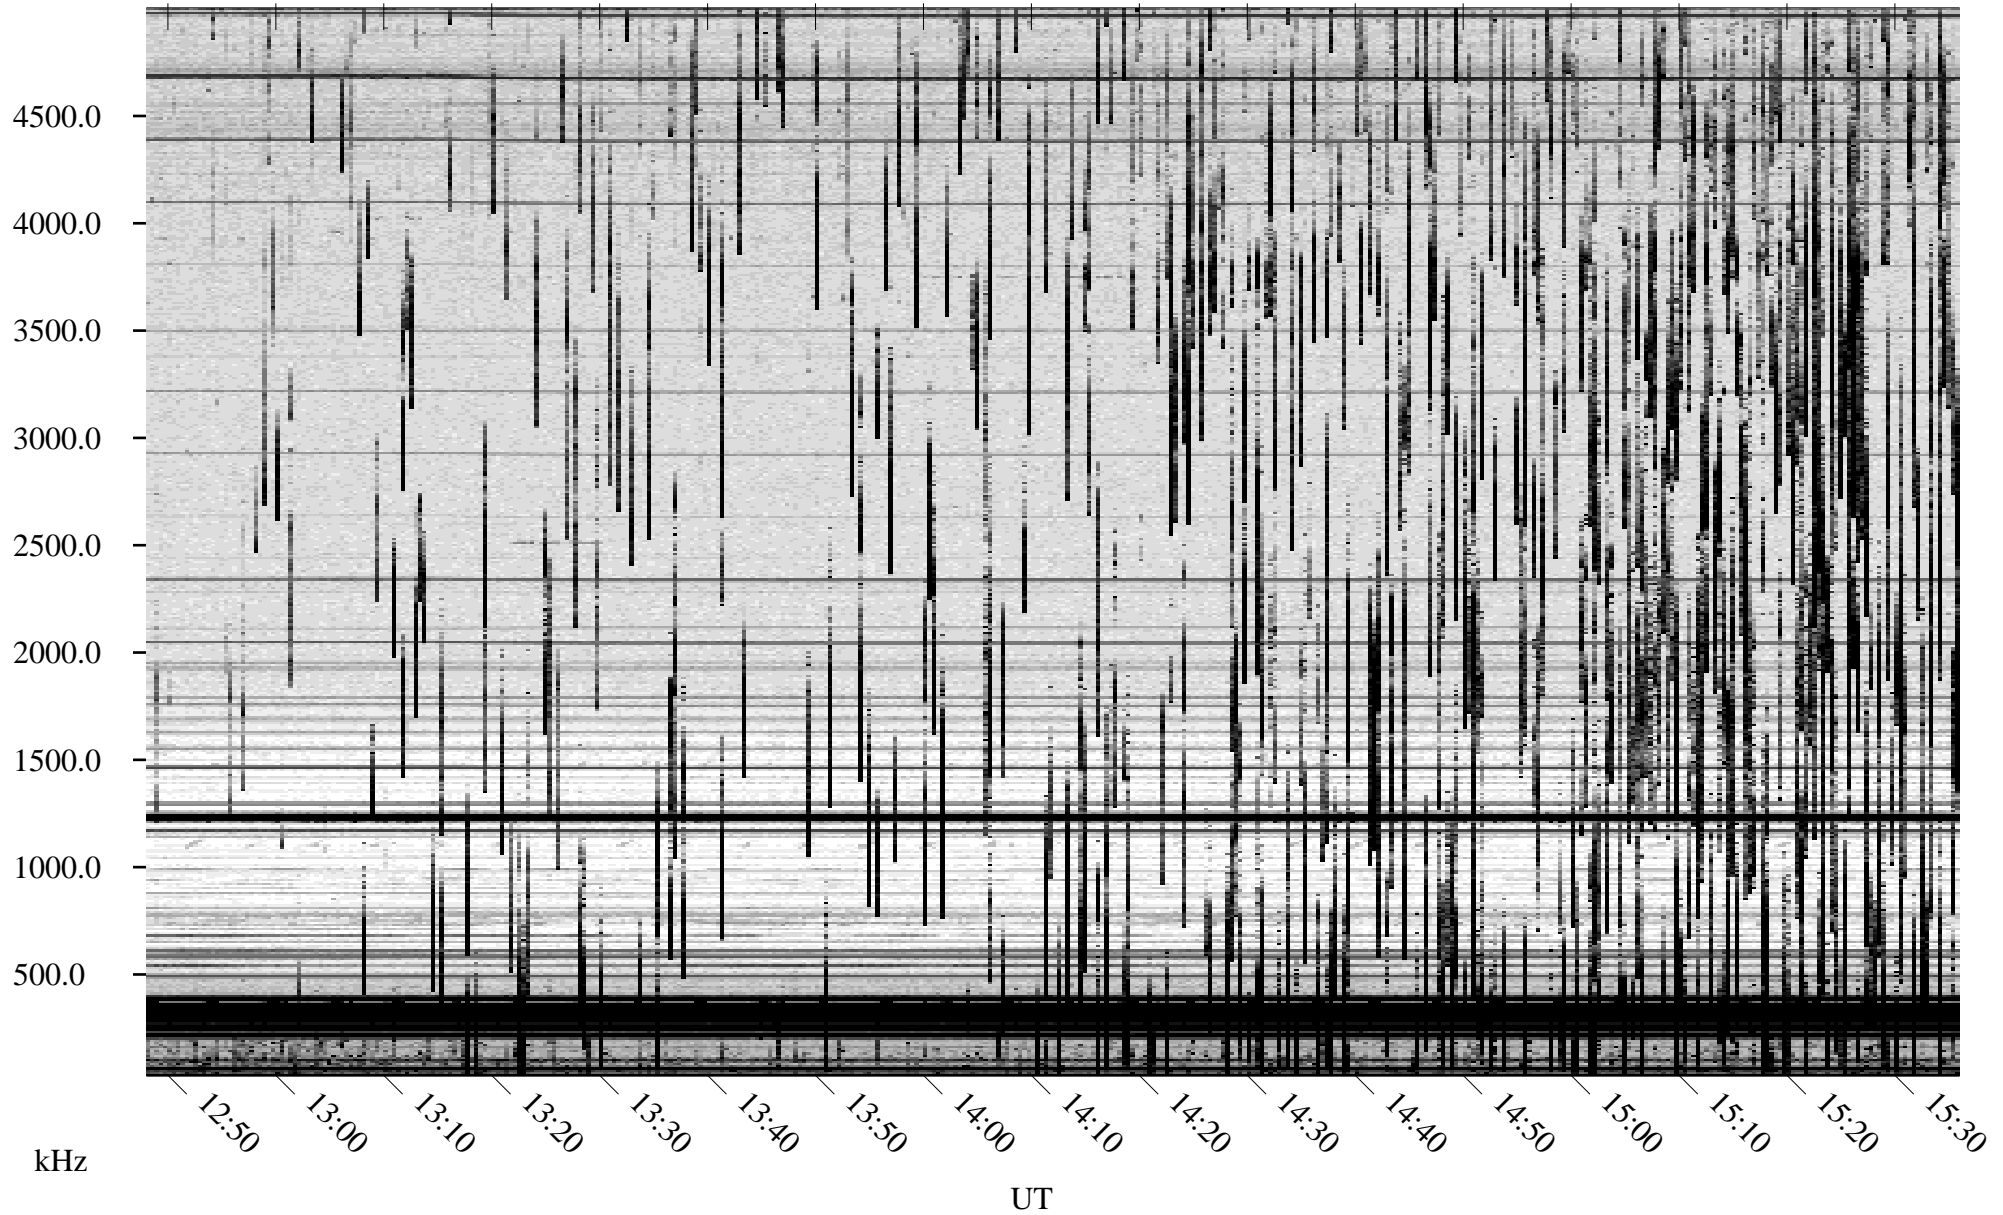

08/12/2009 Churchill, Manitoba

Linear Scale Black = 161 White = 15

ch09224l.r00SUm max_12

Page 1

08/12/2009 Churchill, Manitoba

Linear Scale Black = 161 White = 15

ch09224l.r00SUm max_12

Page 2

08/13/2009 Churchill, Manitoba

Linear Scale Black = 161 White = 15

ch09224l.r00SUm max_12

Page 3

08/13/2009 Churchill, Manitoba

Linear Scale Black = 161 White = 15

ch09224l.r00SUm max_12

Page 4

08/13/2009 Churchill, Manitoba

Linear Scale Black = 161 White = 15

ch09224l.r00SUm max_12

Page 5

08/13/2009 Churchill, Manitoba

Linear Scale Black = 161 White = 15

ch09224l.r00SUm max_12

Page 6

08/13/2009 Churchill, Manitoba

Linear Scale Black = 161 White = 15

ch09224l.r00SUm max_12

Page 7

08/13/2009 Churchill, Manitoba

Linear Scale Black = 161 White = 15

ch09224l.r00SUm max_12