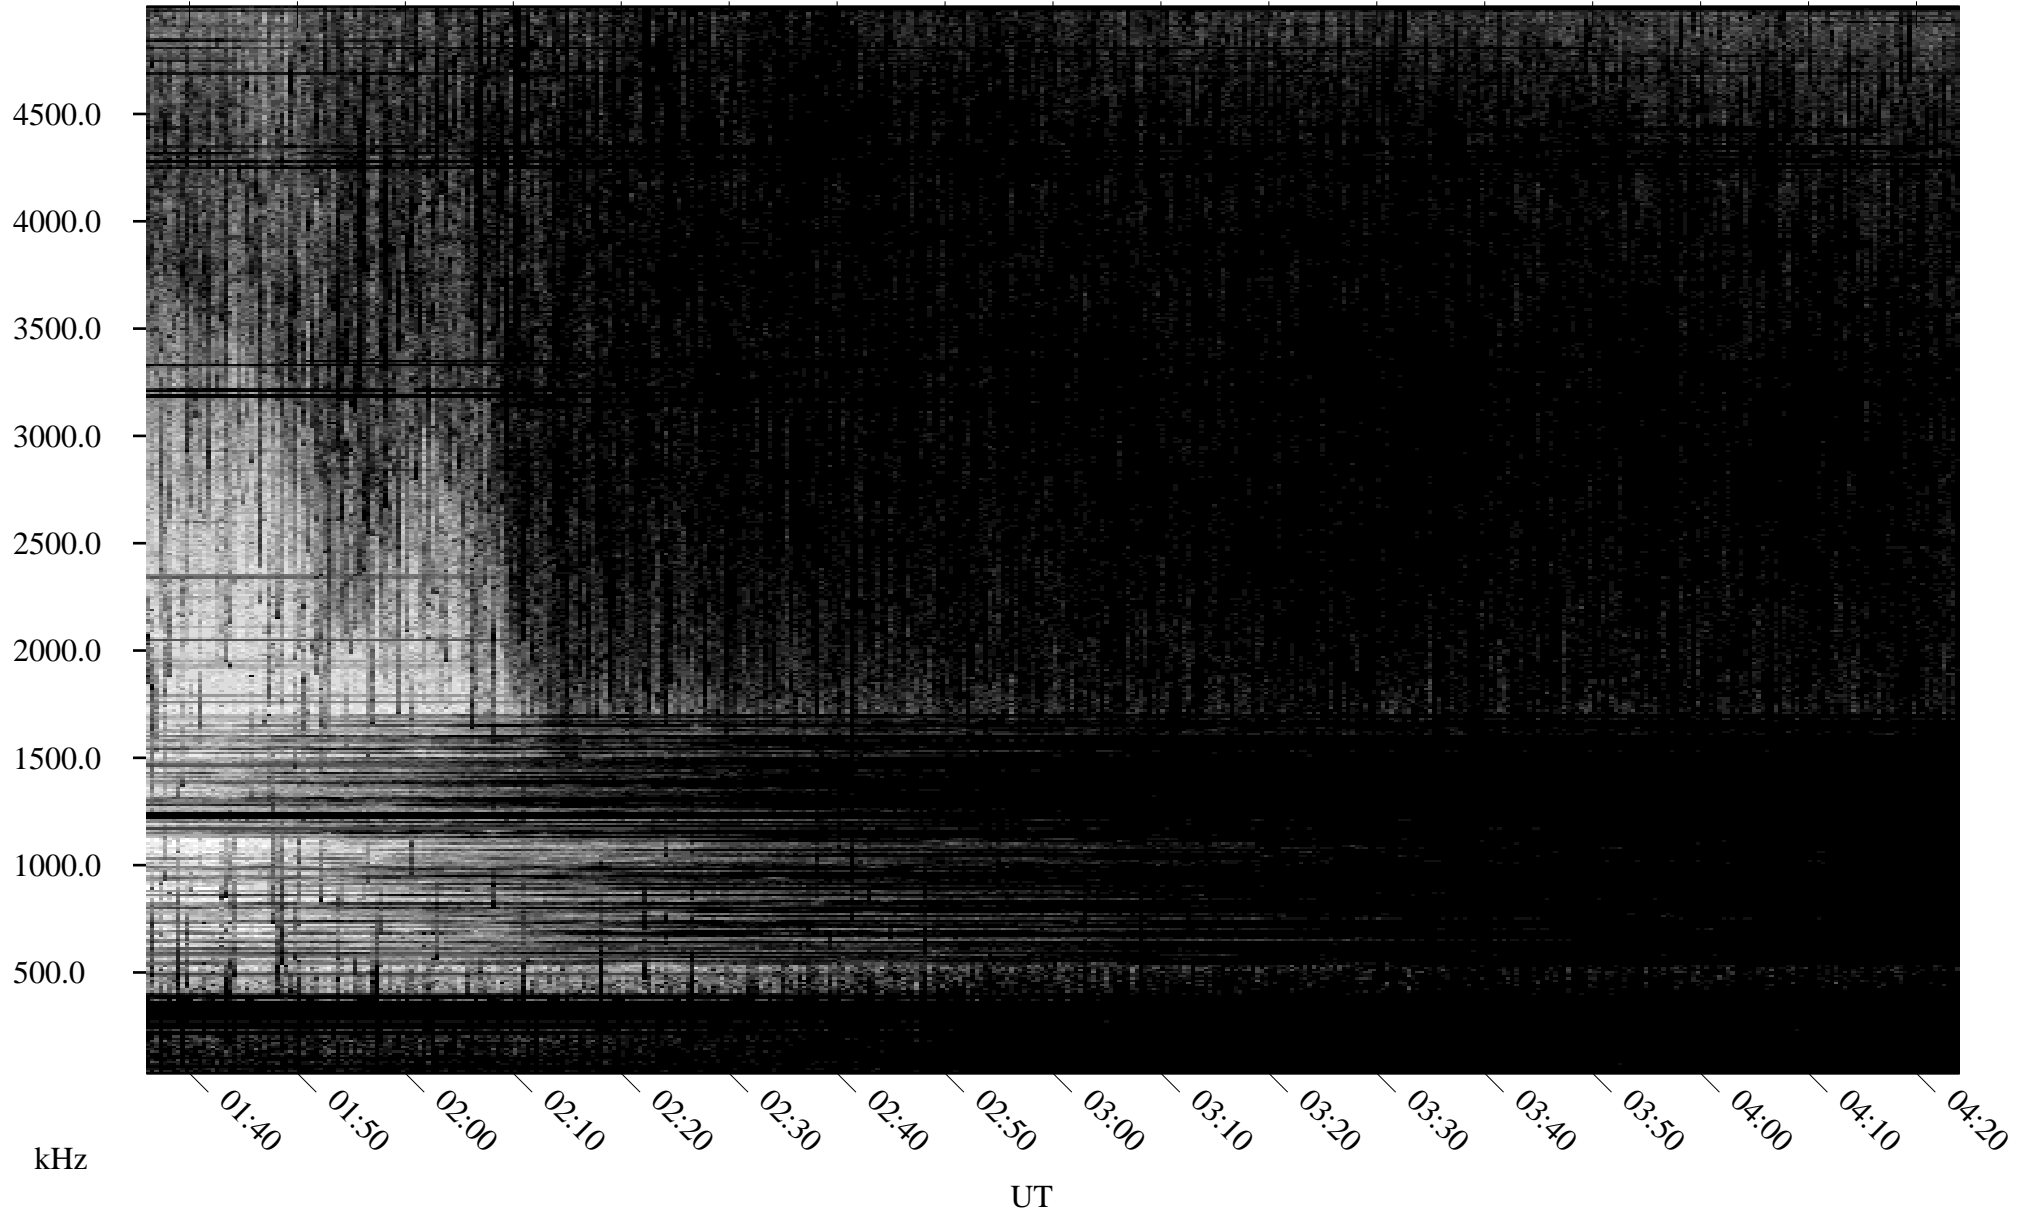

08/12/2009 Churchill, Manitoba

Linear Scale Black = 161 White = 15

ch09224l.r00SUm max_12

Page 1

08/12/2009 Churchill, Manitoba

Linear Scale Black = 161 White = 15

ch09224l.r00SUm max_12

Page 2

08/13/2009 Churchill, Manitoba

Linear Scale Black = 161 White = 15

ch09224l.r00SUm max_12

Page 3

08/13/2009 Churchill, Manitoba

Linear Scale Black = 161 White = 15

ch09224l.r00SUm max_12

Page 4

08/13/2009 Churchill, Manitoba

Linear Scale Black = 161 White = 15

ch09224l.r00SUm max_12

Page 5

08/13/2009 Churchill, Manitoba

Linear Scale Black = 161 White = 15

ch09224l.r00SUm max_12

Page 6

08/13/2009 Churchill, Manitoba

Linear Scale Black = 161 White = 15

ch09224l.r00SUm max_12

Page 7

08/13/2009 Churchill, Manitoba

Linear Scale Black = 161 White = 15

ch09224l.r00SUm max_12