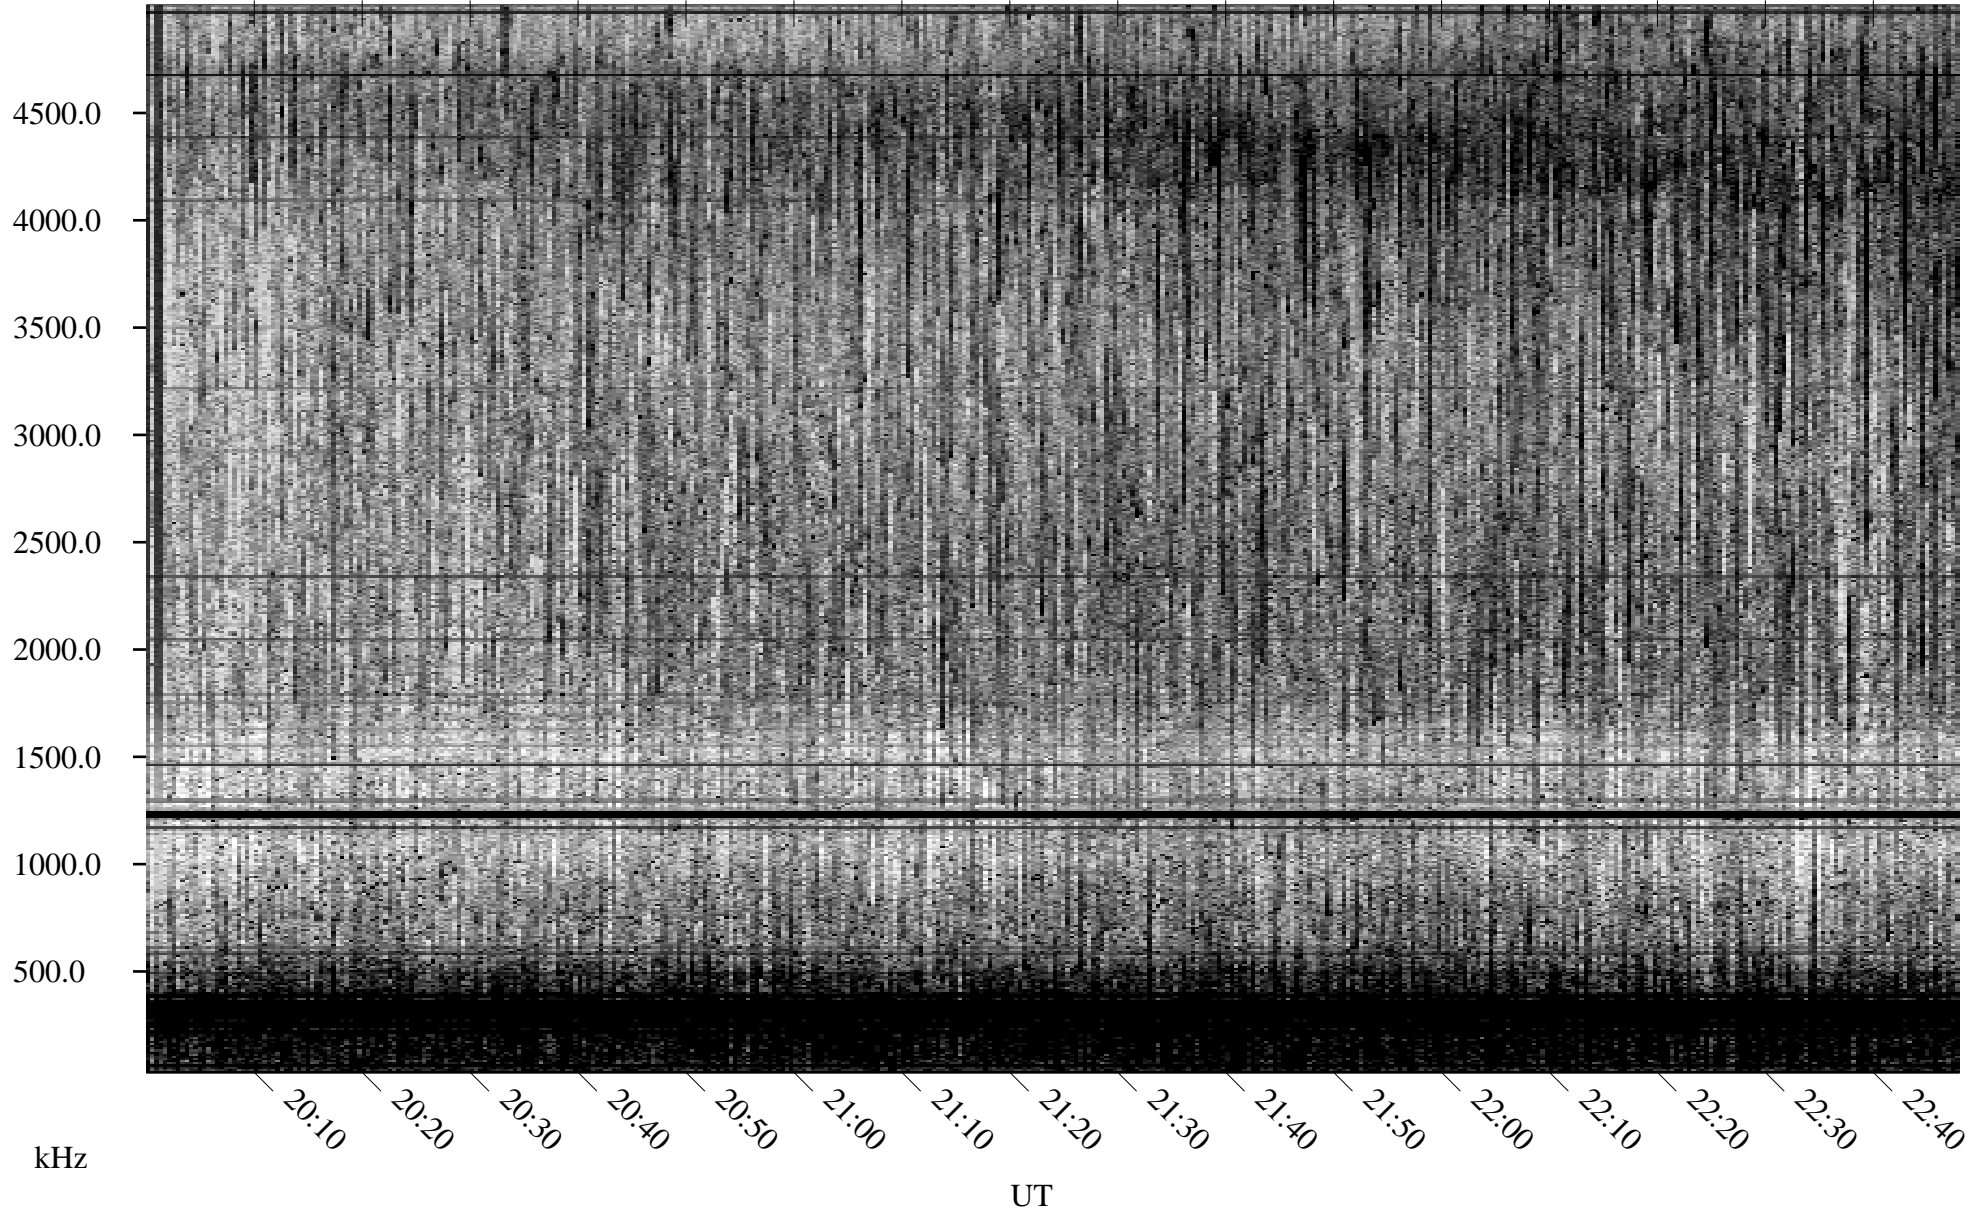

08/12/2009 Churchill, Manitoba

Linear Scale Black = 161 White = 15

ch09224l.r00SUm max_12

Page 1

08/12/2009 Churchill, Manitoba

Linear Scale Black = 161 White = 15

ch09224l.r00SUm max_12

Page 2

08/13/2009 Churchill, Manitoba

Linear Scale Black = 161 White = 15

ch09224l.r00SUm max_12

Page 3

08/13/2009 Churchill, Manitoba

Linear Scale Black = 161 White = 15

ch09224l.r00SUm max_12

Page 4

08/13/2009 Churchill, Manitoba

Linear Scale Black = 161 White = 15

ch09224l.r00SUm max_12

Page 5

08/13/2009 Churchill, Manitoba

Linear Scale Black = 161 White = 15

ch09224l.r00SUm max_12

Page 6

08/13/2009 Churchill, Manitoba

Linear Scale Black = 161 White = 15

ch09224l.r00SUm max_12

Page 7

08/13/2009 Churchill, Manitoba

Linear Scale Black = 161 White = 15

ch09224l.r00SUm max_12