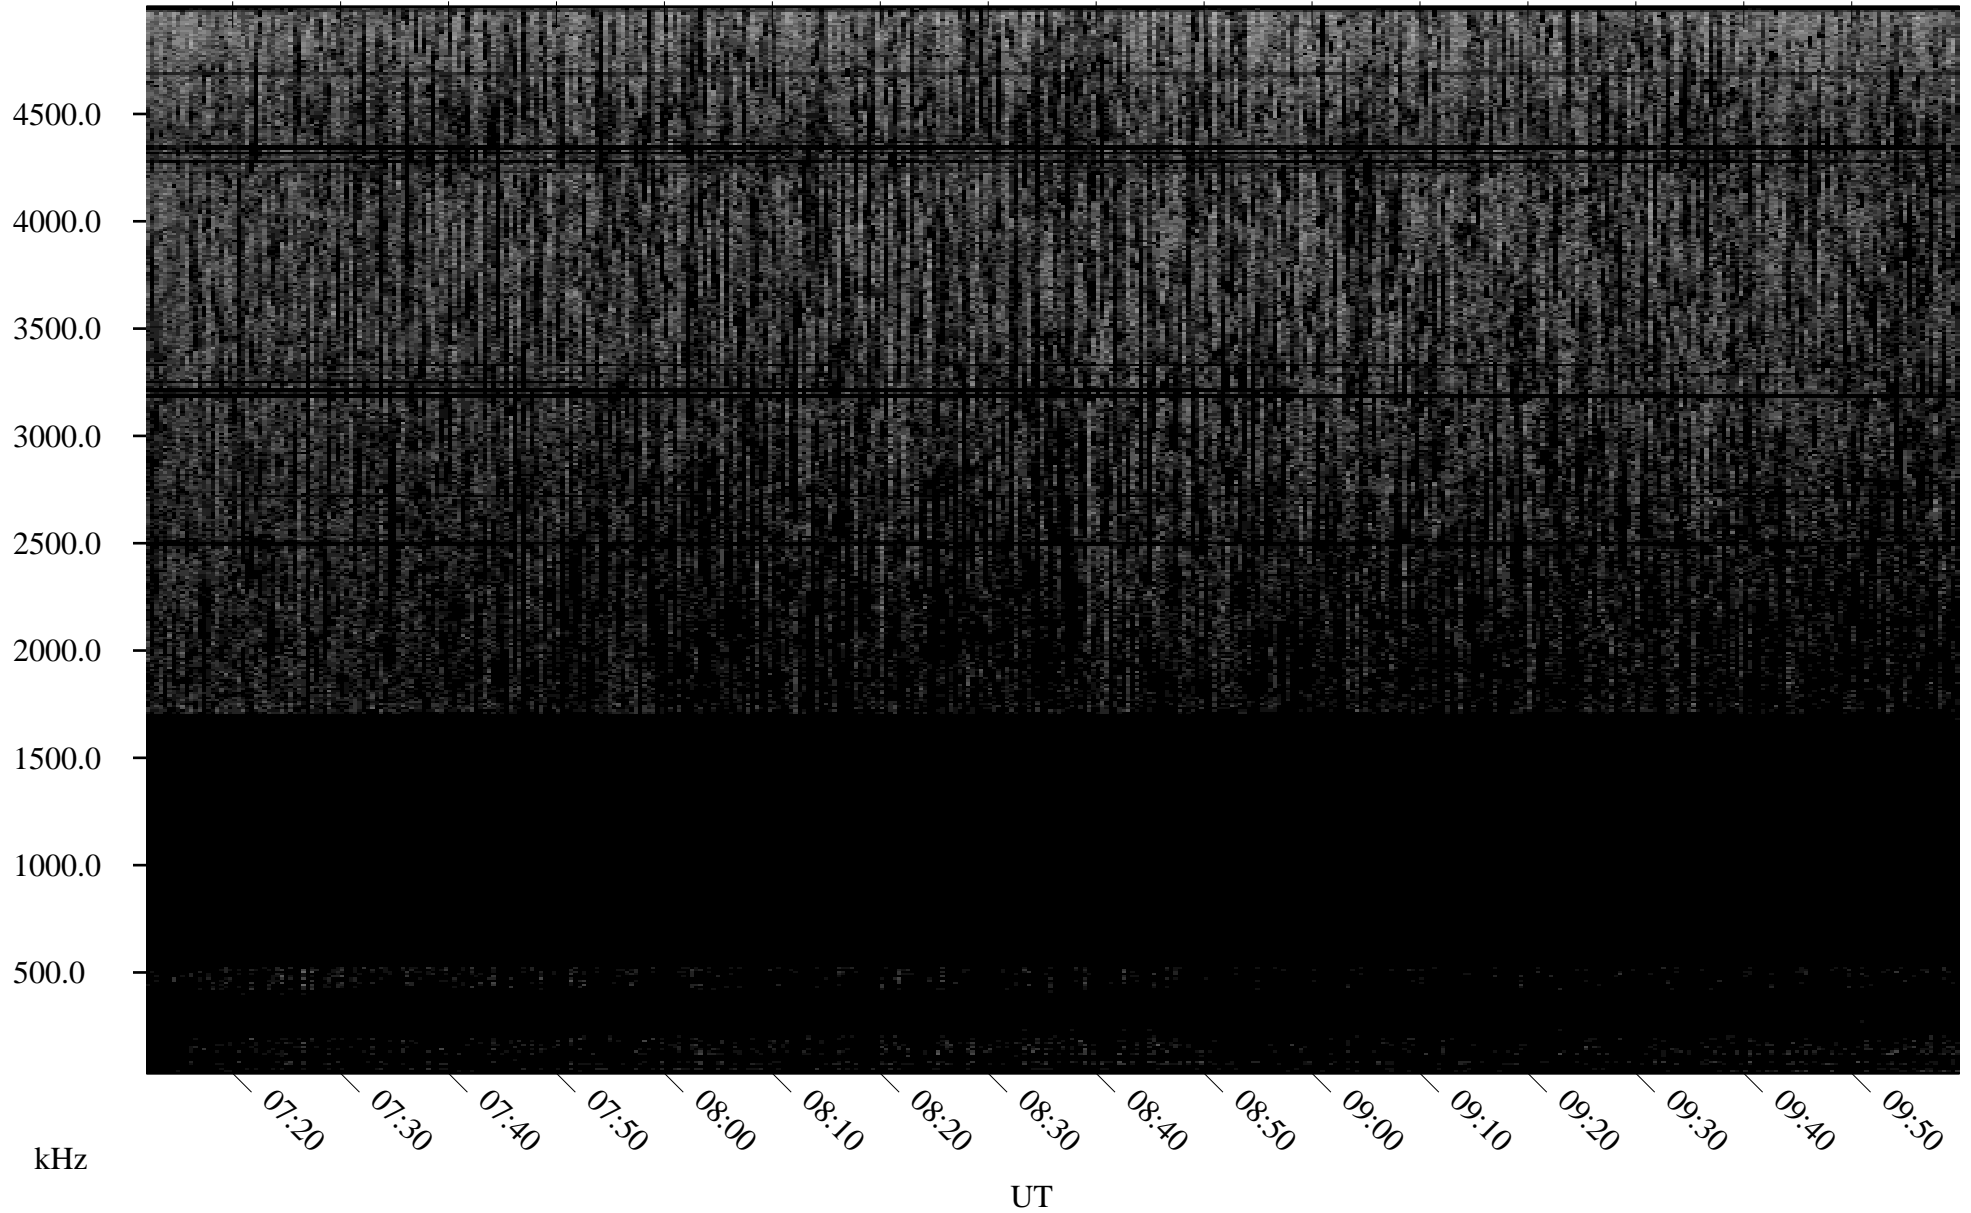

08/12/2009 Churchill, Manitoba

Linear Scale Black = 161 White = 15

ch09224l.r00SUm max_12

Page 1

08/12/2009 Churchill, Manitoba

Linear Scale Black = 161 White = 15

ch09224l.r00SUm max_12

Page 2

08/13/2009 Churchill, Manitoba

Linear Scale Black = 161 White = 15

ch09224l.r00SUm max_12

Page 3

08/13/2009 Churchill, Manitoba

Linear Scale Black = 161 White = 15

ch09224l.r00SUm max_12

Page 4

08/13/2009 Churchill, Manitoba

Linear Scale Black = 161 White = 15

ch09224l.r00SUm max_12

Page 5

08/13/2009 Churchill, Manitoba

Linear Scale Black = 161 White = 15

ch09224l.r00SUm max_12

Page 6

08/13/2009 Churchill, Manitoba

Linear Scale Black = 161 White = 15

ch09224l.r00SUm max_12

Page 7

08/13/2009 Churchill, Manitoba

Linear Scale Black = 161 White = 15

ch09224l.r00SUm max_12