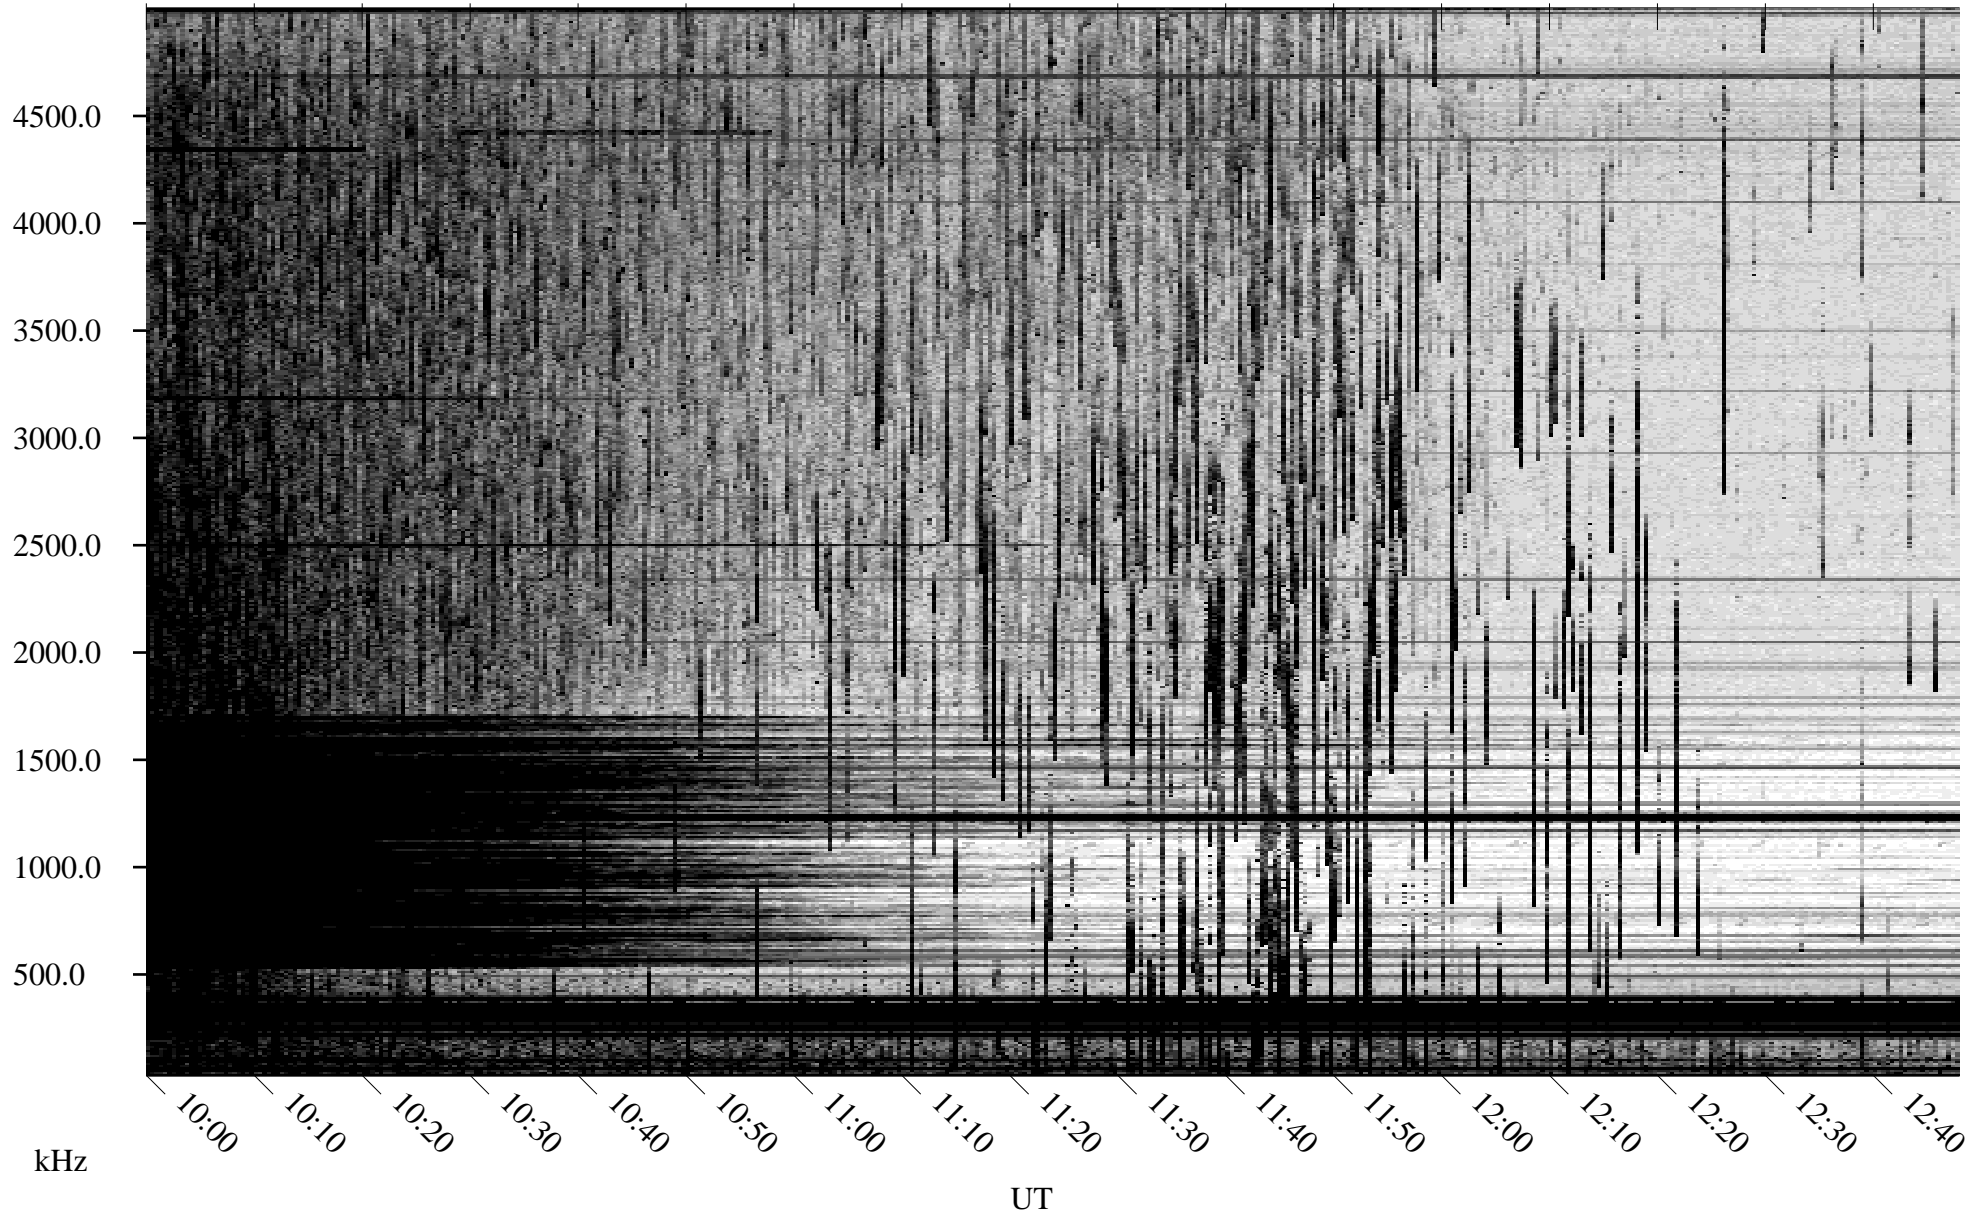

08/12/2009 Churchill, Manitoba

Linear Scale Black = 161 White = 15

ch09224l.r00SUm max_12

Page 1

08/12/2009 Churchill, Manitoba

Linear Scale Black = 161 White = 15

ch09224l.r00SUm max_12

Page 2

08/13/2009 Churchill, Manitoba

Linear Scale Black = 161 White = 15

ch09224l.r00SUm max_12

Page 3

08/13/2009 Churchill, Manitoba

Linear Scale Black = 161 White = 15

ch09224l.r00SUm max_12

Page 4

08/13/2009 Churchill, Manitoba

Linear Scale Black = 161 White = 15

ch09224l.r00SUm max_12

Page 5

08/13/2009 Churchill, Manitoba

Linear Scale Black = 161 White = 15

ch09224l.r00SUm max_12

Page 6

08/13/2009 Churchill, Manitoba

Linear Scale Black = 161 White = 15

ch09224l.r00SUm max_12

Page 7

08/13/2009 Churchill, Manitoba

Linear Scale Black = 161 White = 15

ch09224l.r00SUm max_12