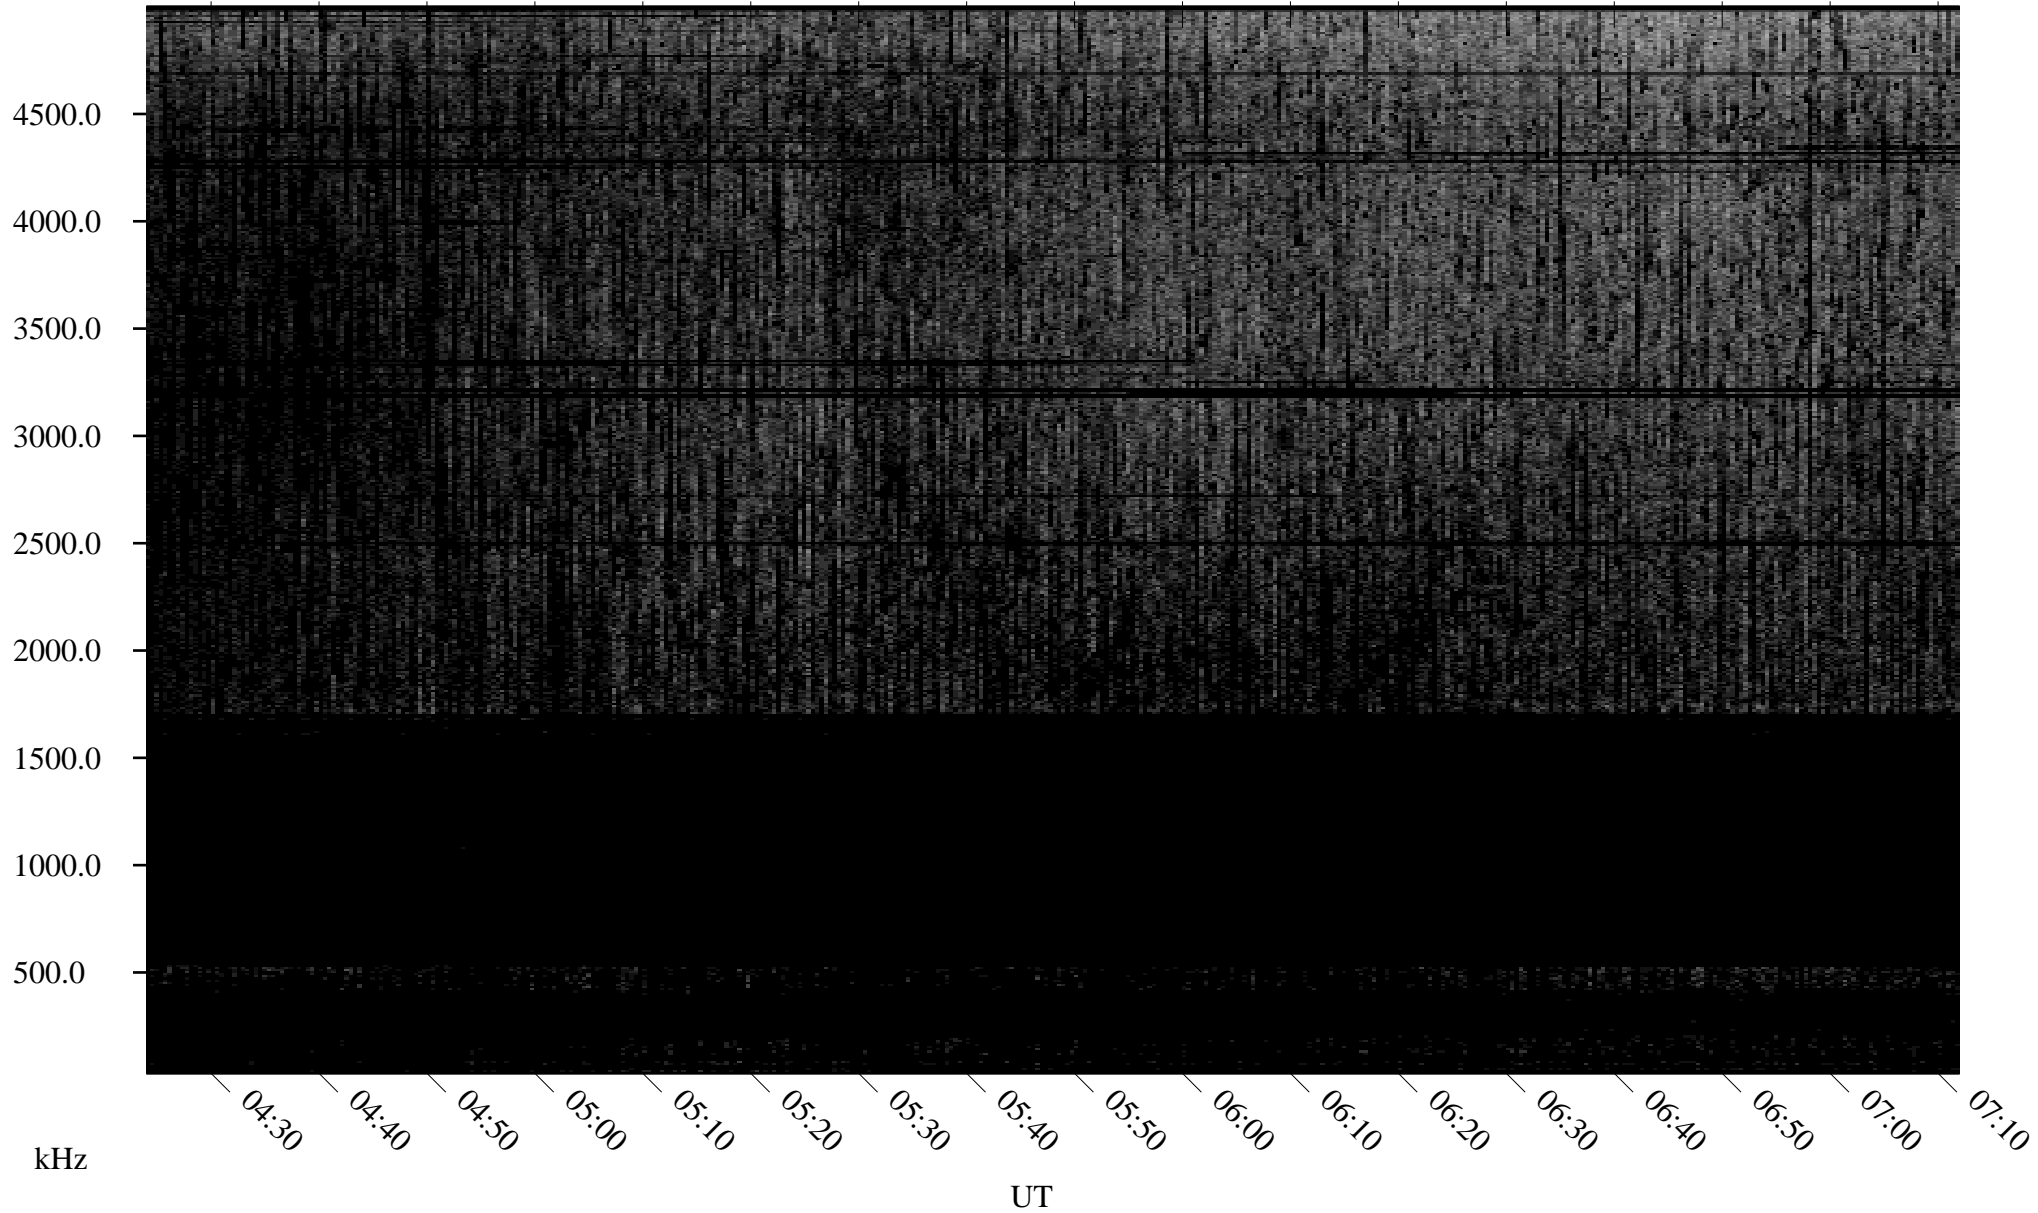

08/12/2009 Churchill, Manitoba

Linear Scale Black = 161 White = 15

ch09224l.r00SUm max_12

Page 1

08/12/2009 Churchill, Manitoba

Linear Scale Black = 161 White = 15

ch09224l.r00SUm max_12

Page 2

08/13/2009 Churchill, Manitoba

Linear Scale Black = 161 White = 15

ch09224l.r00SUm max_12

Page 3

08/13/2009 Churchill, Manitoba

Linear Scale Black = 161 White = 15

ch09224l.r00SUm max_12

Page 4

08/13/2009 Churchill, Manitoba

Linear Scale Black = 161 White = 15

ch09224l.r00SUm max_12

Page 5

08/13/2009 Churchill, Manitoba

Linear Scale Black = 161 White = 15

ch09224l.r00SUm max_12

Page 6

08/13/2009 Churchill, Manitoba

Linear Scale Black = 161 White = 15

ch09224l.r00SUm max_12

Page 7

08/13/2009 Churchill, Manitoba

Linear Scale Black = 161 White = 15

ch09224l.r00SUm max_12