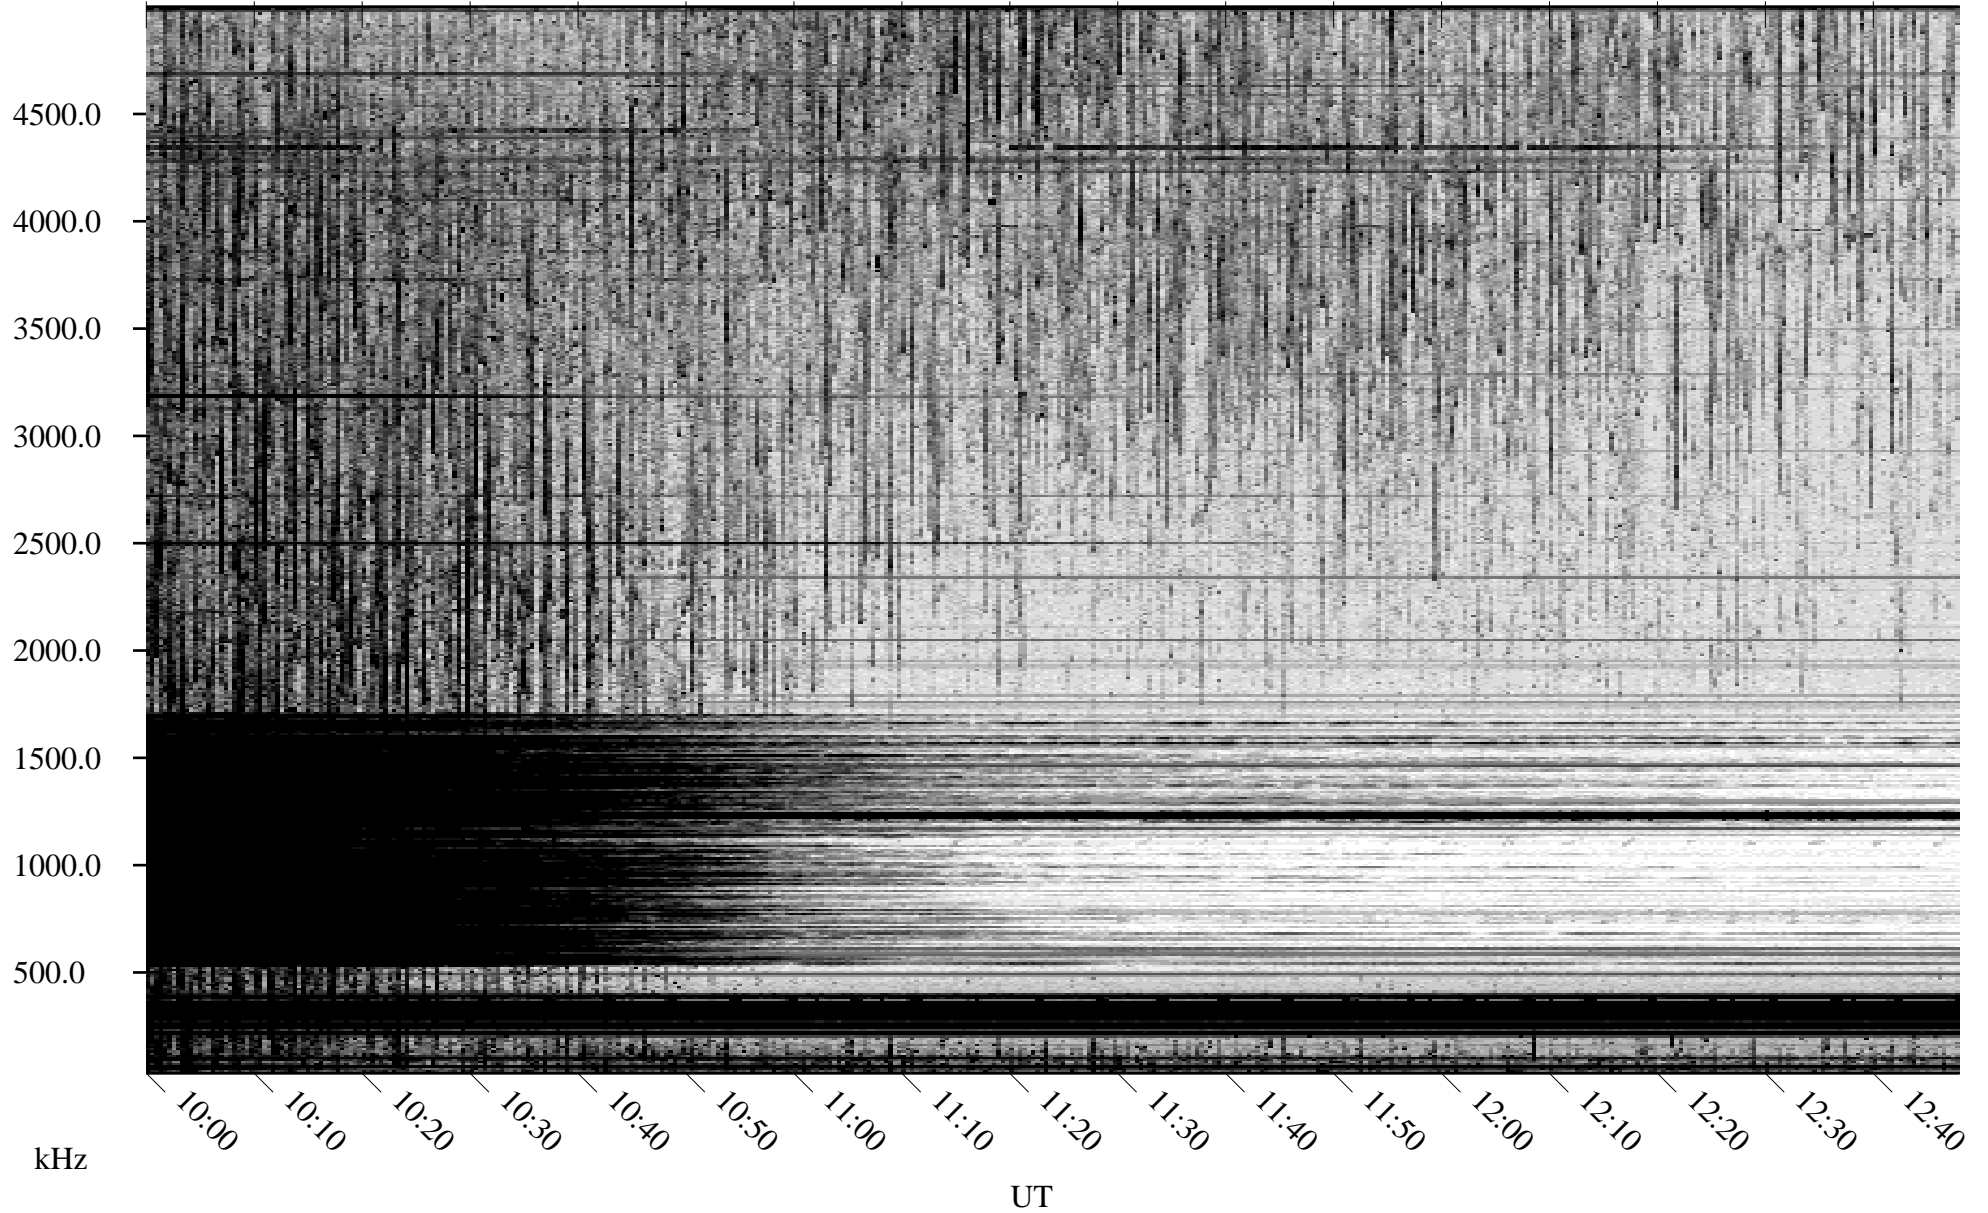

08/14/2009 Churchill, Manitoba

Linear Scale Black = 161 White = 15

ch09226l.r00SUm max_12

Page 1

08/14/2009 Churchill, Manitoba

Linear Scale Black = 161 White = 15

ch09226l.r00SUm max_12

Page 2

08/15/2009 Churchill, Manitoba

Linear Scale Black = 161 White = 15

ch09226l.r00SUm max_12

Page 3

08/15/2009 Churchill, Manitoba

Linear Scale Black = 161 White = 15

ch09226l.r00SUm max_12

Page 4

08/15/2009 Churchill, Manitoba

Linear Scale Black = 161 White = 15

ch09226l.r00SUm max_12

Page 5

08/15/2009 Churchill, Manitoba

Linear Scale Black = 161 White = 15

ch09226l.r00SUm max_12

Page 6

08/15/2009 Churchill, Manitoba

Linear Scale Black = 161 White = 15

ch09226l.r00SUm max_12

Page 7

08/15/2009 Churchill, Manitoba

Linear Scale Black = 161 White = 15

ch09226l.r00SUm max_12