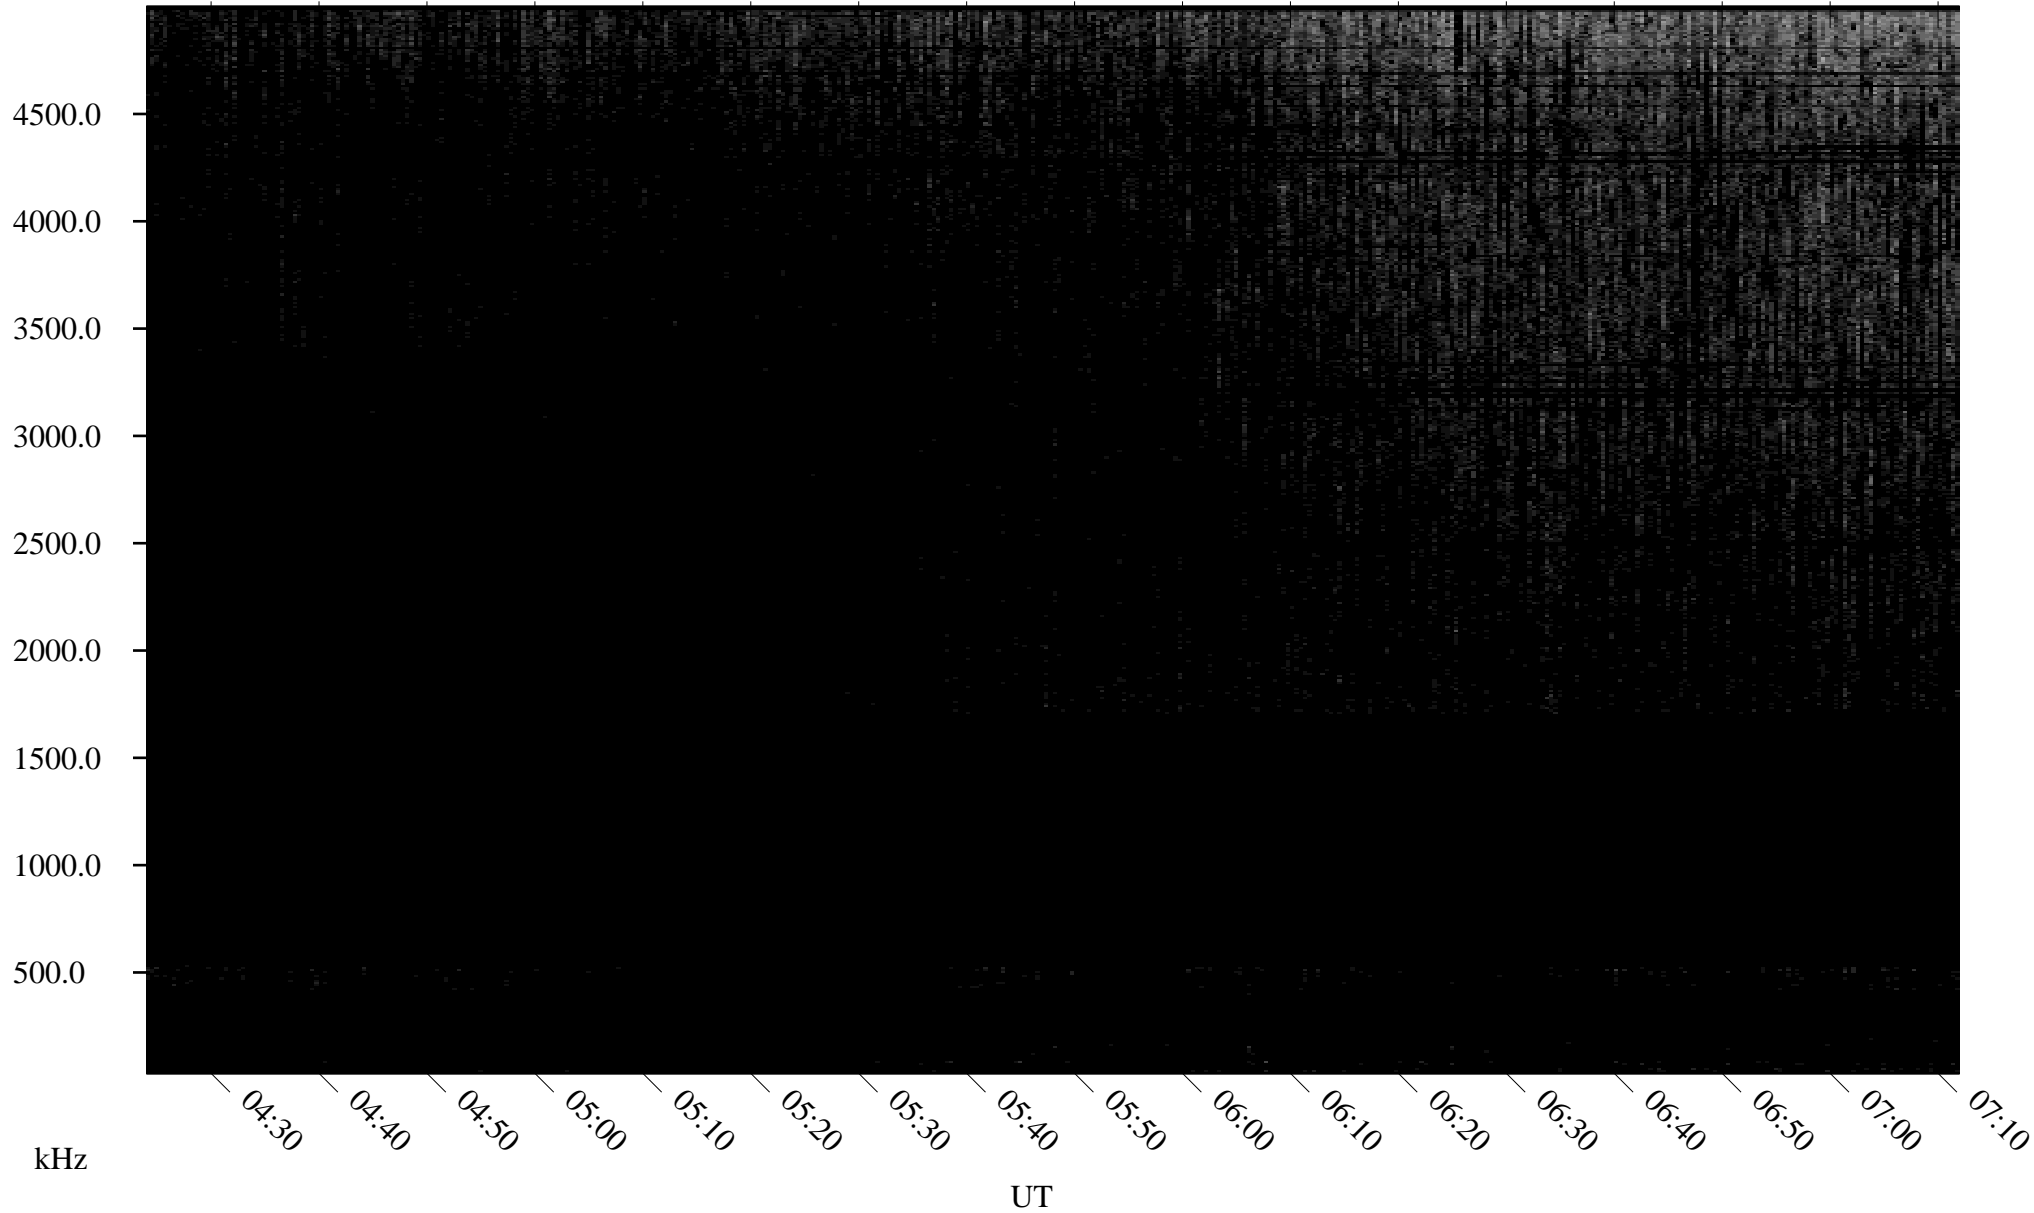

08/14/2009 Churchill, Manitoba

Linear Scale Black = 161 White = 15

ch09226l.r00SUm max_12

Page 1

08/14/2009 Churchill, Manitoba

Linear Scale Black = 161 White = 15

ch09226l.r00SUm max_12

Page 2

08/15/2009 Churchill, Manitoba

Linear Scale Black = 161 White = 15

ch09226l.r00SUm max_12

Page 3

08/15/2009 Churchill, Manitoba

Linear Scale Black = 161 White = 15

ch09226l.r00SUm max_12

Page 4

08/15/2009 Churchill, Manitoba

Linear Scale Black = 161 White = 15

ch09226l.r00SUm max_12

Page 5

08/15/2009 Churchill, Manitoba

Linear Scale Black = 161 White = 15

ch09226l.r00SUm max_12

Page 6

08/15/2009 Churchill, Manitoba

Linear Scale Black = 161 White = 15

ch09226l.r00SUm max_12

Page 7

08/15/2009 Churchill, Manitoba

Linear Scale Black = 161 White = 15

ch09226l.r00SUm max_12