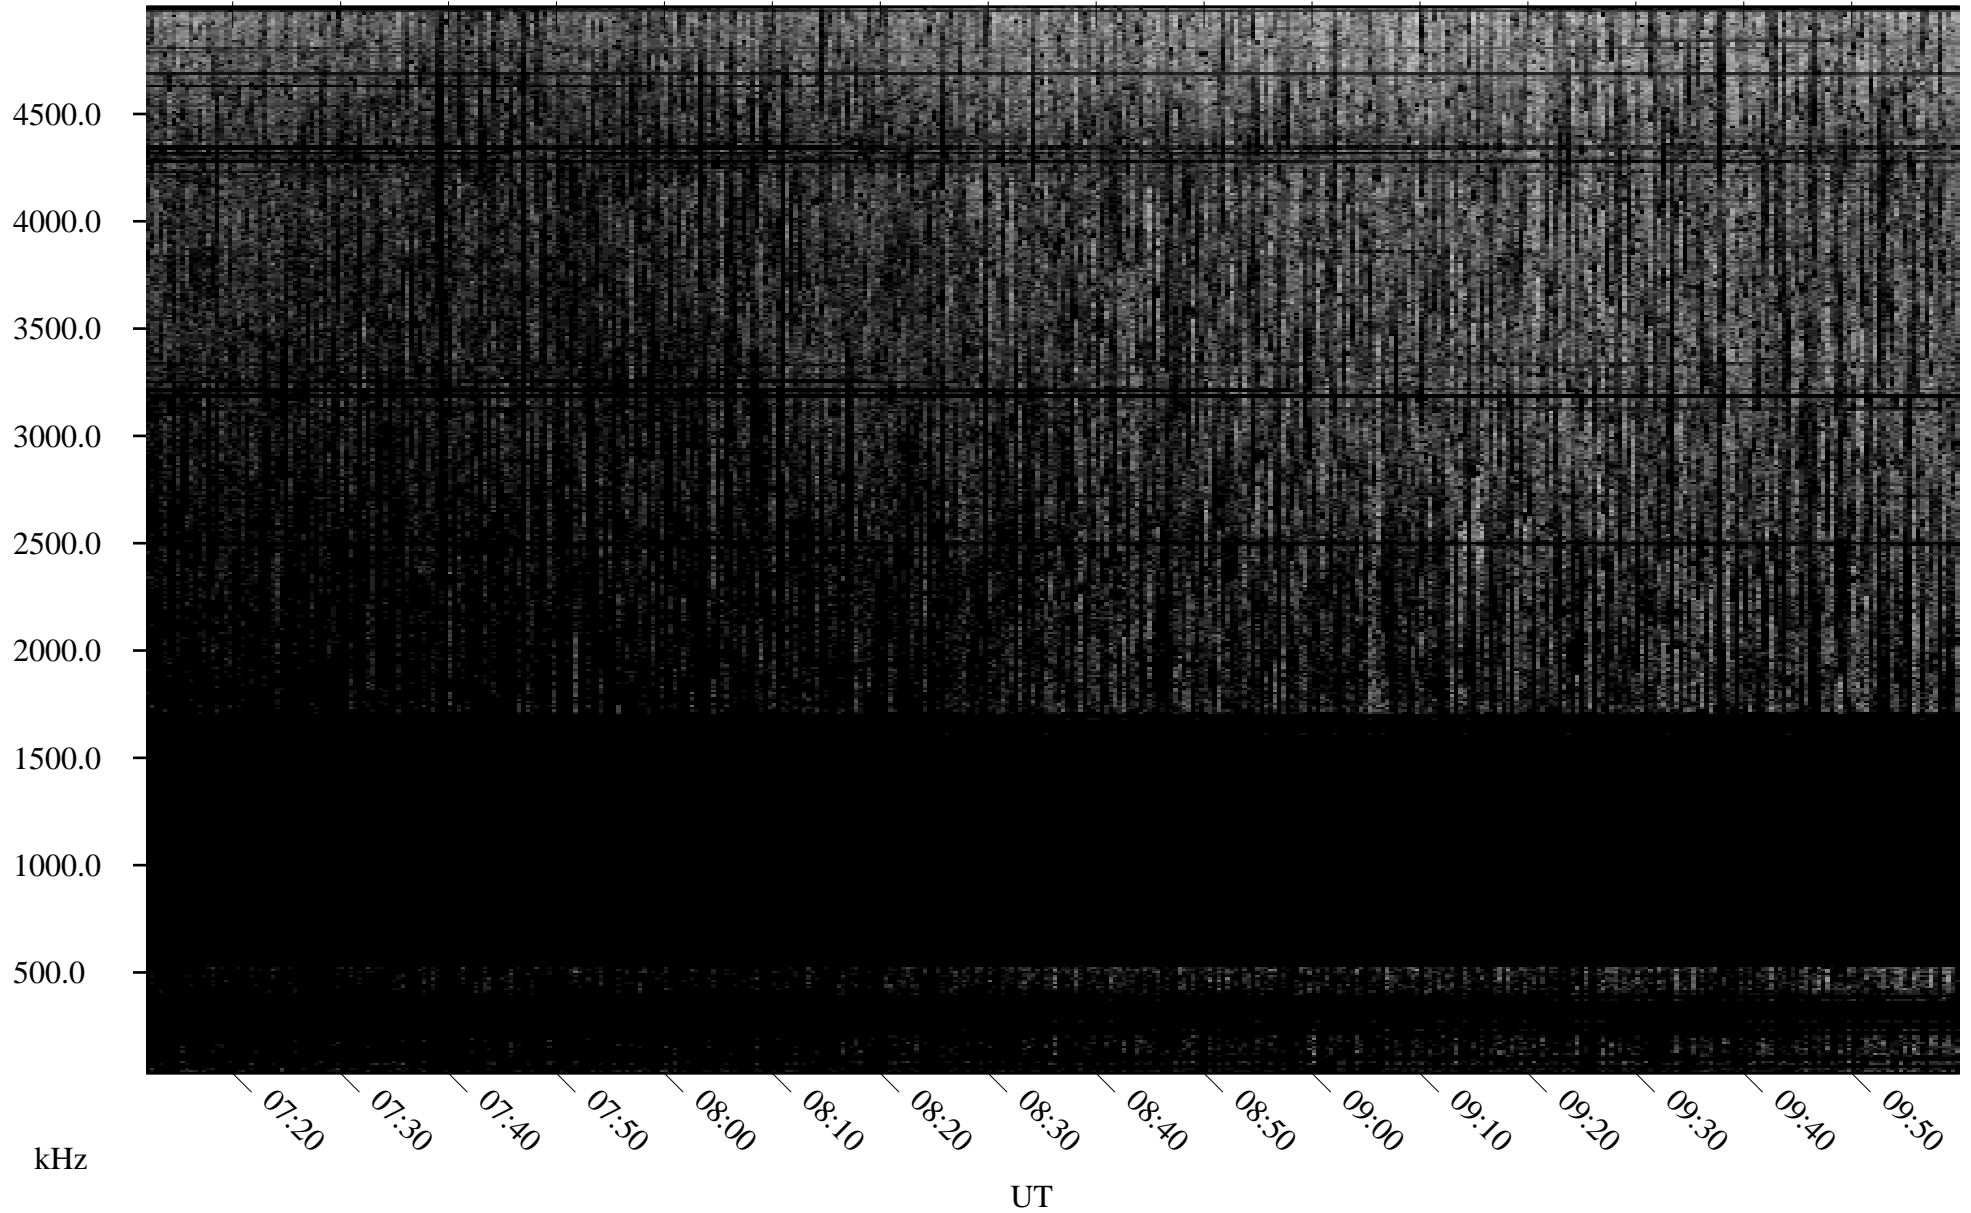

08/14/2009 Churchill, Manitoba

Linear Scale Black = 161 White = 15

ch09226l.r00SUm max_12

Page 1

08/14/2009 Churchill, Manitoba

Linear Scale Black = 161 White = 15

ch09226l.r00SUm max_12

Page 2

08/15/2009 Churchill, Manitoba

Linear Scale Black = 161 White = 15

ch09226l.r00SUm max_12

Page 3

08/15/2009 Churchill, Manitoba

Linear Scale Black = 161 White = 15

ch09226l.r00SUm max_12

Page 4

08/15/2009 Churchill, Manitoba

Linear Scale Black = 161 White = 15

ch09226l.r00SUm max_12

Page 5

08/15/2009 Churchill, Manitoba

Linear Scale Black = 161 White = 15

ch09226l.r00SUm max_12

Page 6

08/15/2009 Churchill, Manitoba

Linear Scale Black = 161 White = 15

ch09226l.r00SUm max_12

Page 7

08/15/2009 Churchill, Manitoba

Linear Scale Black = 161 White = 15

ch09226l.r00SUm max_12