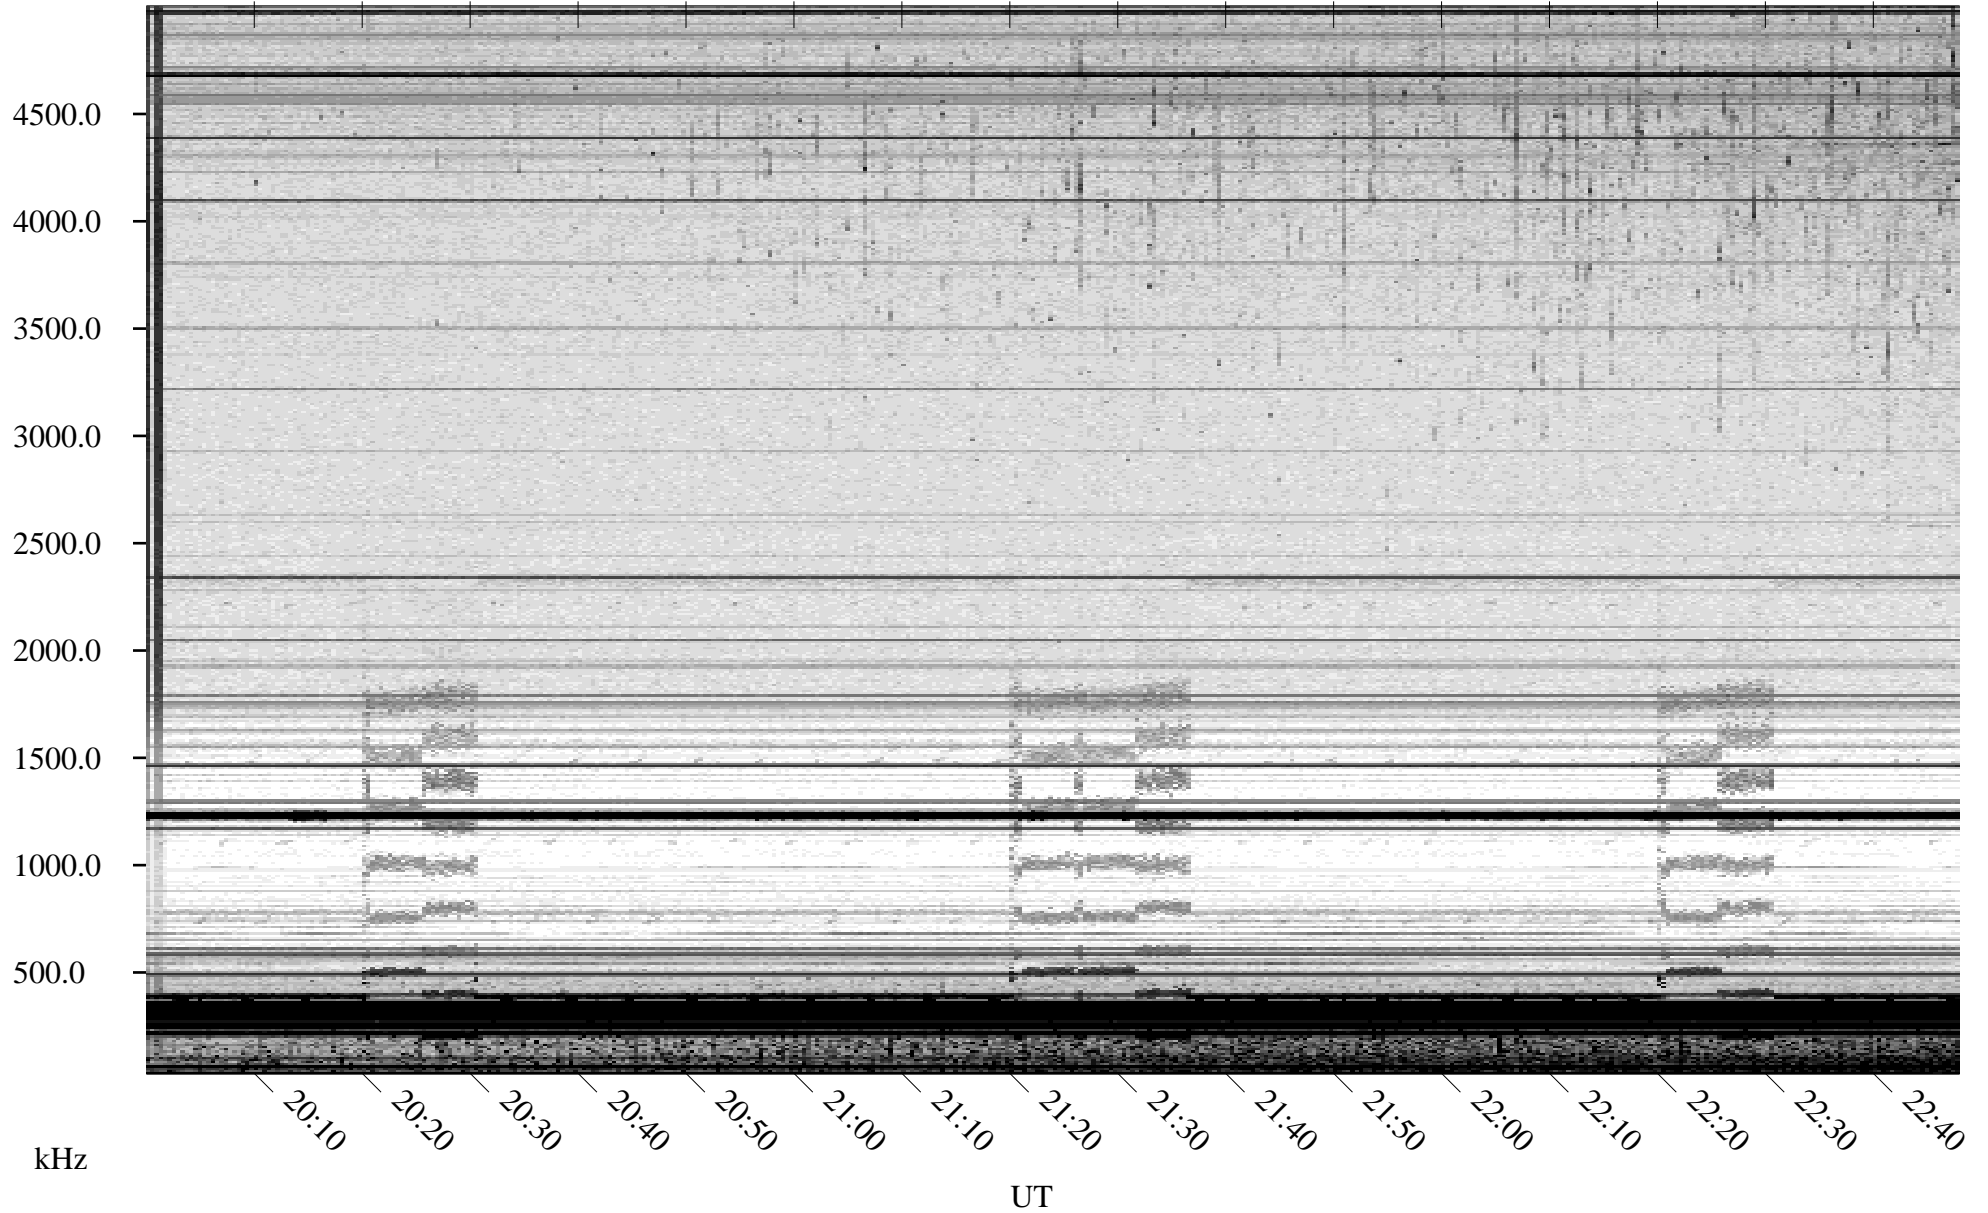

08/14/2009 Churchill, Manitoba

Linear Scale Black = 161 White = 15

ch09226l.r00SUm max_12

Page 1

08/14/2009 Churchill, Manitoba

Linear Scale Black = 161 White = 15

ch09226l.r00SUm max_12

Page 2

08/15/2009 Churchill, Manitoba

Linear Scale Black = 161 White = 15

ch09226l.r00SUm max_12

Page 3

08/15/2009 Churchill, Manitoba

Linear Scale Black = 161 White = 15

ch09226l.r00SUm max_12

Page 4

08/15/2009 Churchill, Manitoba

Linear Scale Black = 161 White = 15

ch09226l.r00SUm max_12

Page 5

08/15/2009 Churchill, Manitoba

Linear Scale Black = 161 White = 15

ch09226l.r00SUm max_12

Page 6

08/15/2009 Churchill, Manitoba

Linear Scale Black = 161 White = 15

ch09226l.r00SUm max_12

Page 7

08/15/2009 Churchill, Manitoba

Linear Scale Black = 161 White = 15

ch09226l.r00SUm max_12