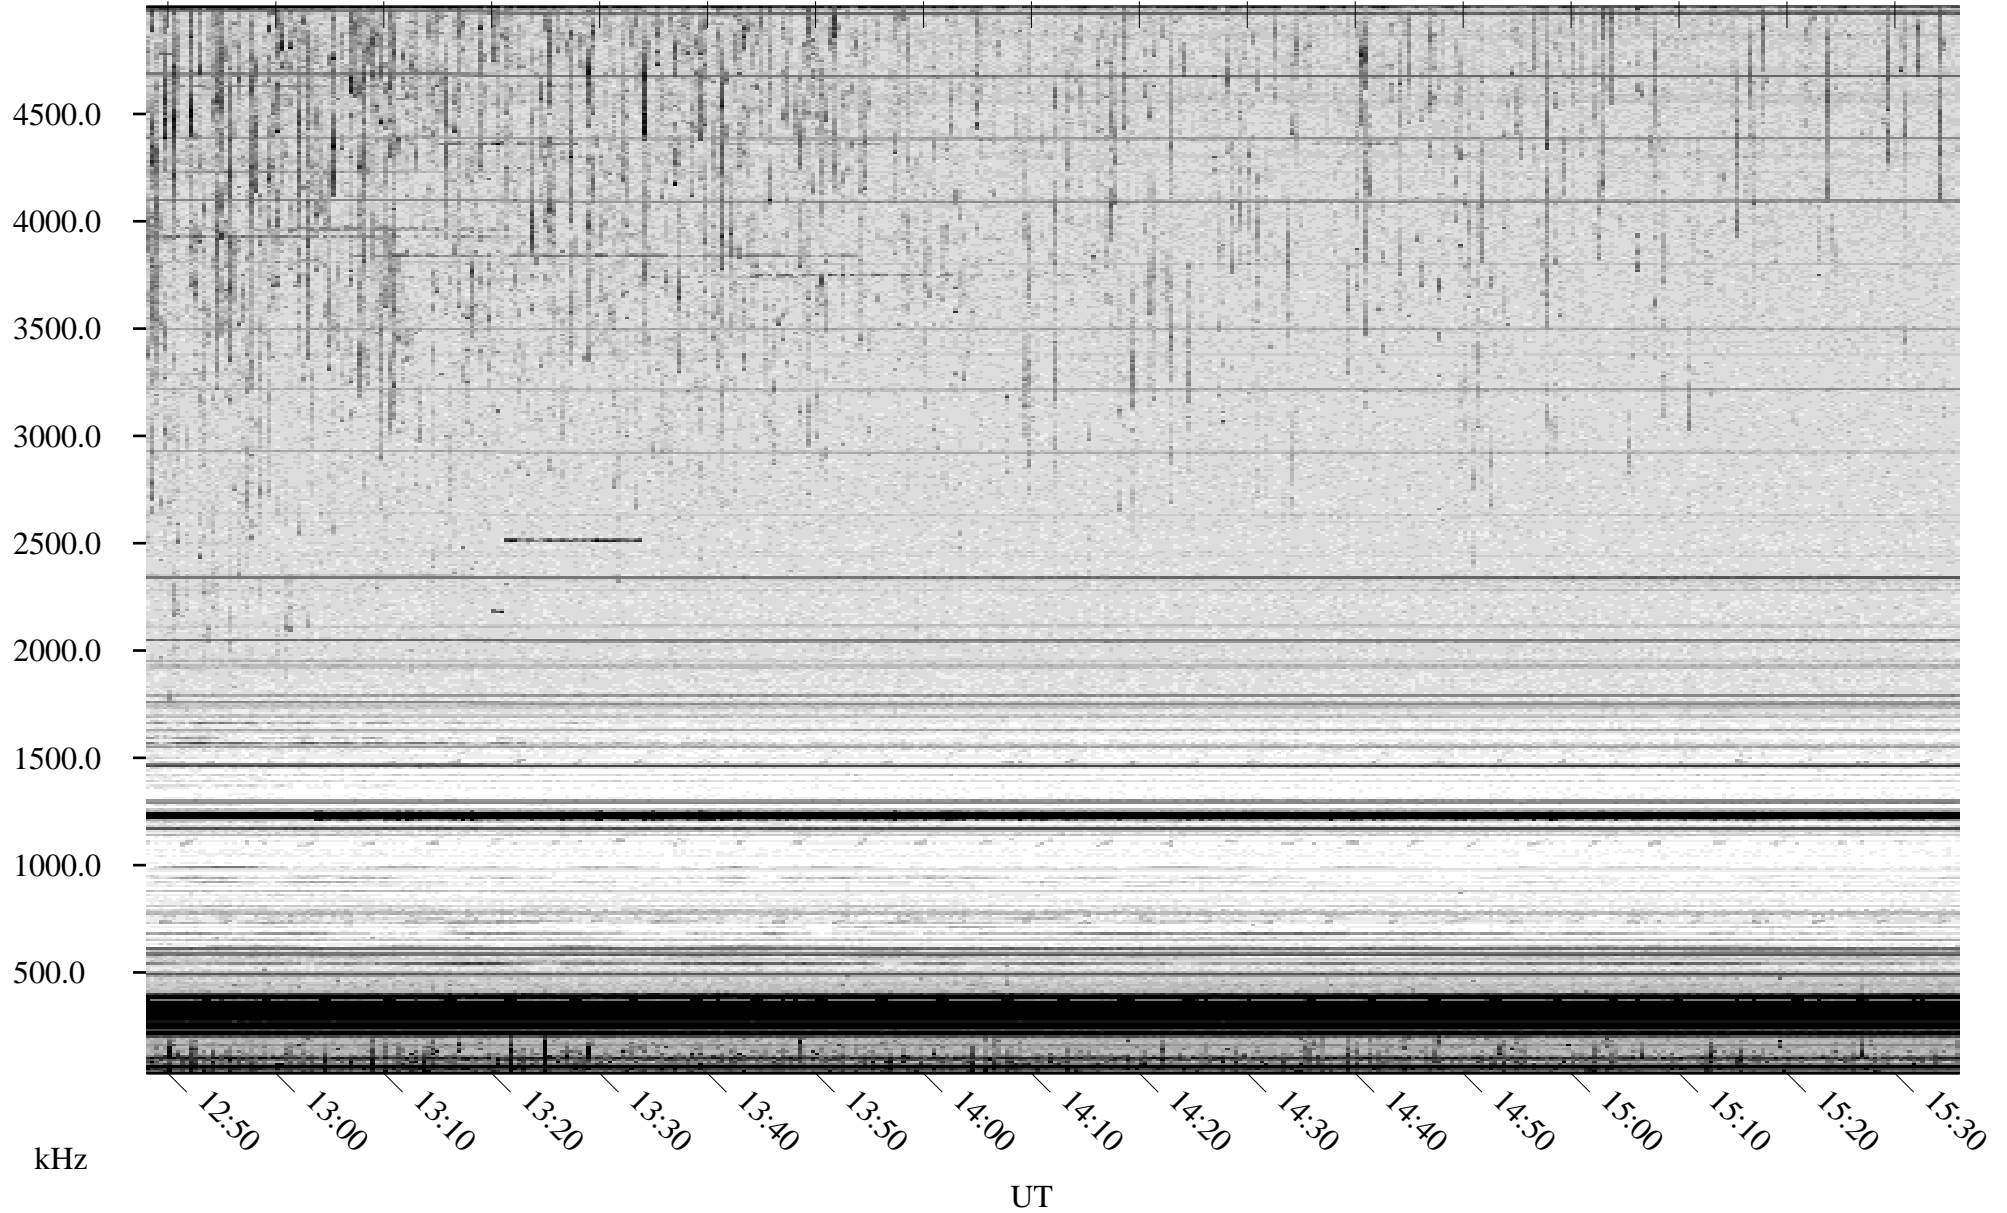

08/14/2009 Churchill, Manitoba

Linear Scale Black = 161 White = 15

ch09226l.r00SUm max_12

Page 1

08/14/2009 Churchill, Manitoba

Linear Scale Black = 161 White = 15

ch09226l.r00SUm max_12

Page 2

08/15/2009 Churchill, Manitoba

Linear Scale Black = 161 White = 15

ch09226l.r00SUm max_12

Page 3

08/15/2009 Churchill, Manitoba

Linear Scale Black = 161 White = 15

ch09226l.r00SUm max_12

Page 4

08/15/2009 Churchill, Manitoba

Linear Scale Black = 161 White = 15

ch09226l.r00SUm max_12

Page 5

08/15/2009 Churchill, Manitoba

Linear Scale Black = 161 White = 15

ch09226l.r00SUm max_12

Page 6

08/15/2009 Churchill, Manitoba

Linear Scale Black = 161 White = 15

ch09226l.r00SUm max_12

Page 7

08/15/2009 Churchill, Manitoba

Linear Scale Black = 161 White = 15

ch09226l.r00SUm max_12