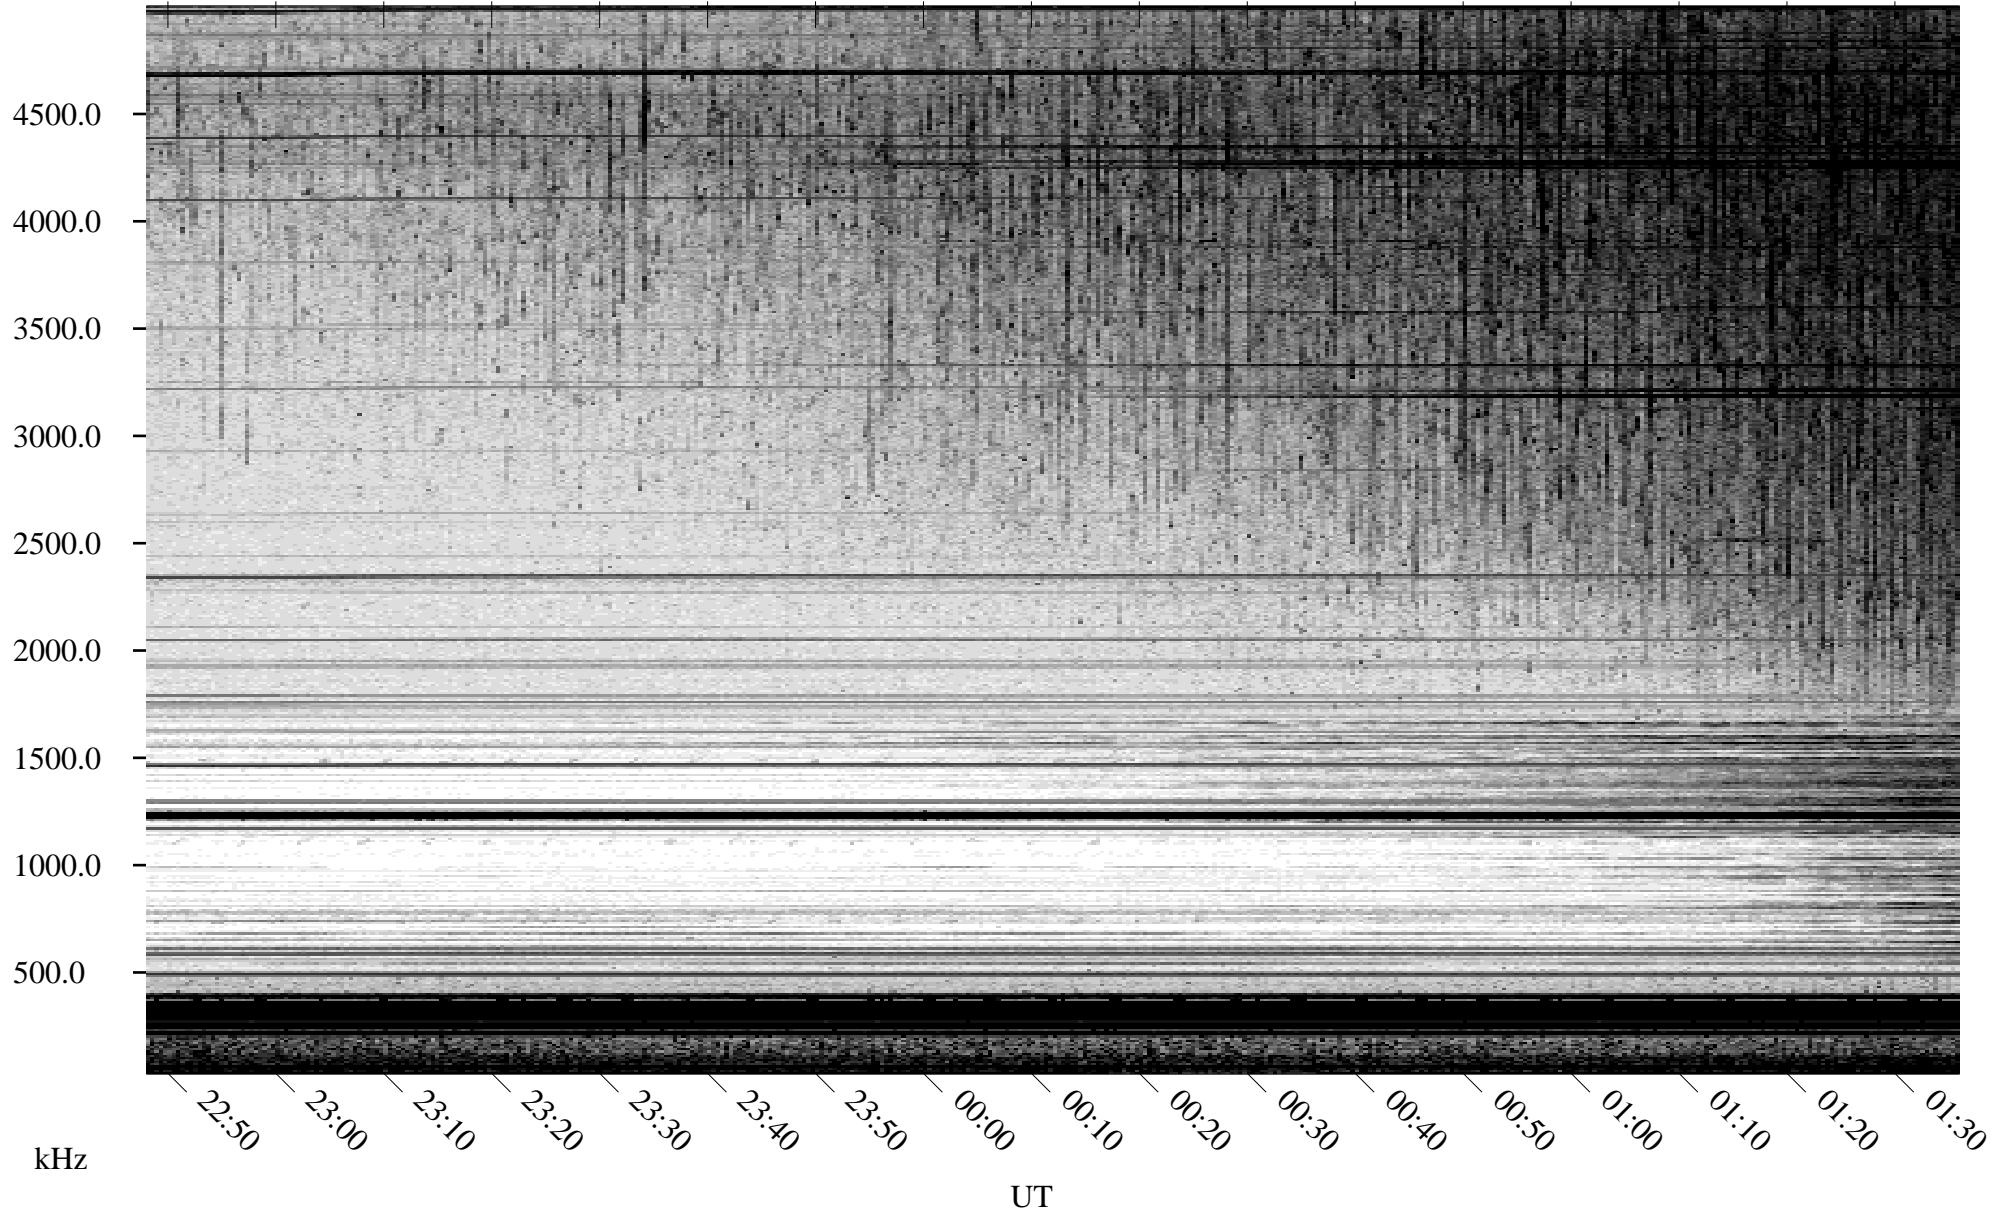

08/14/2009 Churchill, Manitoba

Linear Scale Black = 161 White = 15

ch09226l.r00SUm max_12

Page 1

08/14/2009 Churchill, Manitoba

Linear Scale Black = 161 White = 15

ch09226l.r00SUm max_12

Page 2

08/15/2009 Churchill, Manitoba

Linear Scale Black = 161 White = 15

ch09226l.r00SUm max_12

Page 3

08/15/2009 Churchill, Manitoba

Linear Scale Black = 161 White = 15

ch09226l.r00SUm max_12

Page 4

08/15/2009 Churchill, Manitoba

Linear Scale Black = 161 White = 15

ch09226l.r00SUm max_12

Page 5

08/15/2009 Churchill, Manitoba

Linear Scale Black = 161 White = 15

ch09226l.r00SUm max_12

Page 6

08/15/2009 Churchill, Manitoba

Linear Scale Black = 161 White = 15

ch09226l.r00SUm max_12

Page 7

08/15/2009 Churchill, Manitoba

Linear Scale Black = 161 White = 15

ch09226l.r00SUm max_12