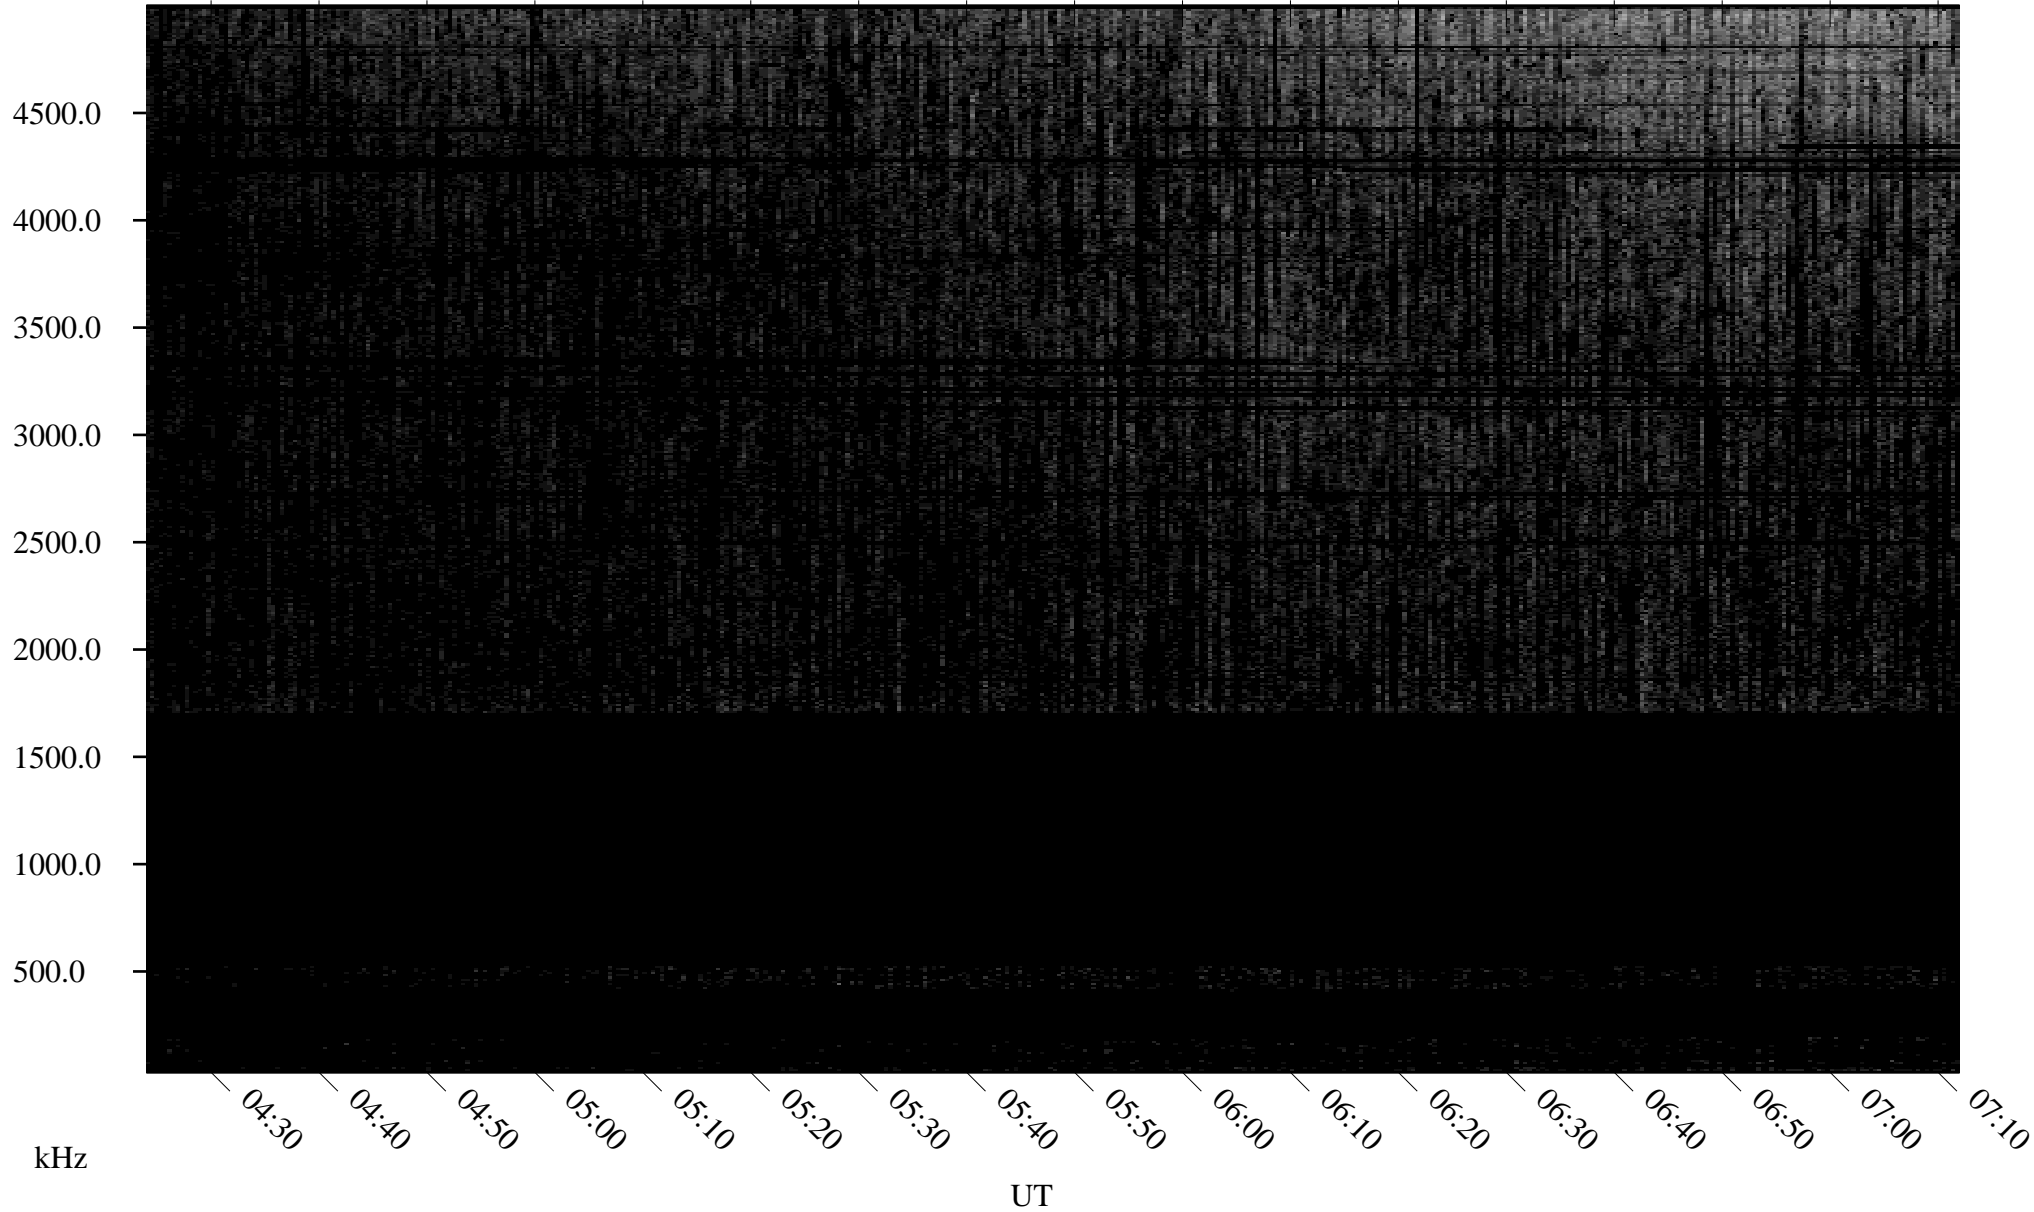

08/15/2009 Churchill, Manitoba

Linear Scale Black = 161 White = 15

ch092271.r00SUm max_12

Page 1

08/15/2009 Churchill, Manitoba

Linear Scale Black = 161 White = 15

ch092271.r00SUm max_12

Page 2

08/16/2009 Churchill, Manitoba

Linear Scale Black = 161 White = 15

ch092271.r00SUm max_12

Page 3

08/16/2009 Churchill, Manitoba

Linear Scale Black = 161 White = 15

ch092271.r00SUm max_12

Page 4

08/16/2009 Churchill, Manitoba

Linear Scale Black = 161 White = 15

ch092271.r00SUm max_12

Page 5

08/16/2009 Churchill, Manitoba

Linear Scale Black = 161 White = 15

ch092271.r00SUm max_12

Page 6

08/16/2009 Churchill, Manitoba

Linear Scale Black = 161 White = 15

ch092271.r00SUm max_12

Page 7

08/16/2009 Churchill, Manitoba

Linear Scale Black = 161 White = 15

ch092271.r00SUm max_12