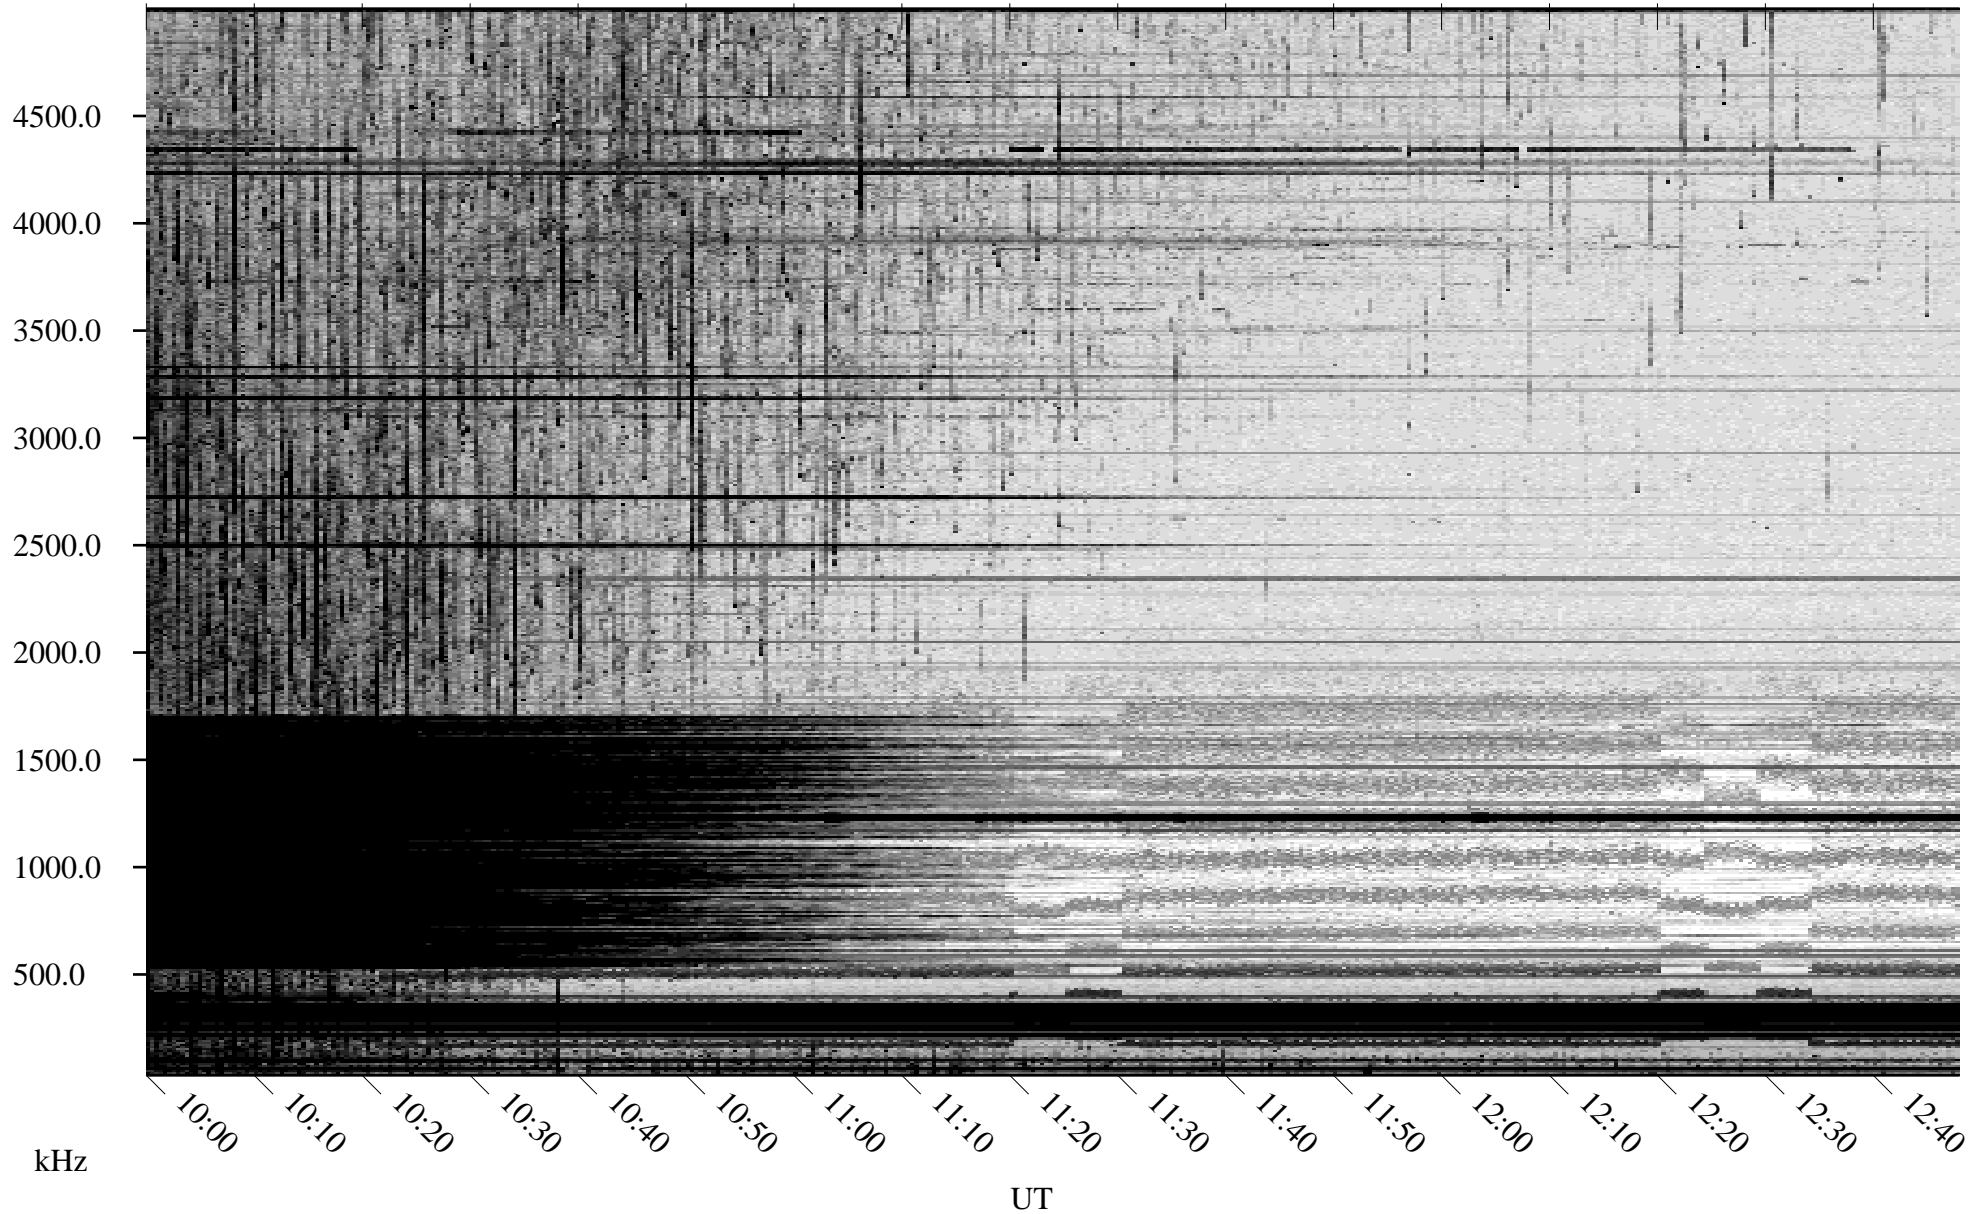

08/15/2009 Churchill, Manitoba

Linear Scale Black = 161 White = 15

ch092271.r00SUm max_12

Page 1

08/15/2009 Churchill, Manitoba

Linear Scale Black = 161 White = 15

ch092271.r00SUm max_12

Page 2

08/16/2009 Churchill, Manitoba

Linear Scale Black = 161 White = 15

ch092271.r00SUm max_12

Page 3

08/16/2009 Churchill, Manitoba

Linear Scale Black = 161 White = 15

ch092271.r00SUm max_12

Page 4

08/16/2009 Churchill, Manitoba

Linear Scale Black = 161 White = 15

ch092271.r00SUm max_12

Page 5

08/16/2009 Churchill, Manitoba

Linear Scale Black = 161 White = 15

ch092271.r00SUm max_12

Page 6

08/16/2009 Churchill, Manitoba

Linear Scale Black = 161 White = 15

ch092271.r00SUm max_12

Page 7

08/16/2009 Churchill, Manitoba

Linear Scale Black = 161 White = 15

ch092271.r00SUm max_12