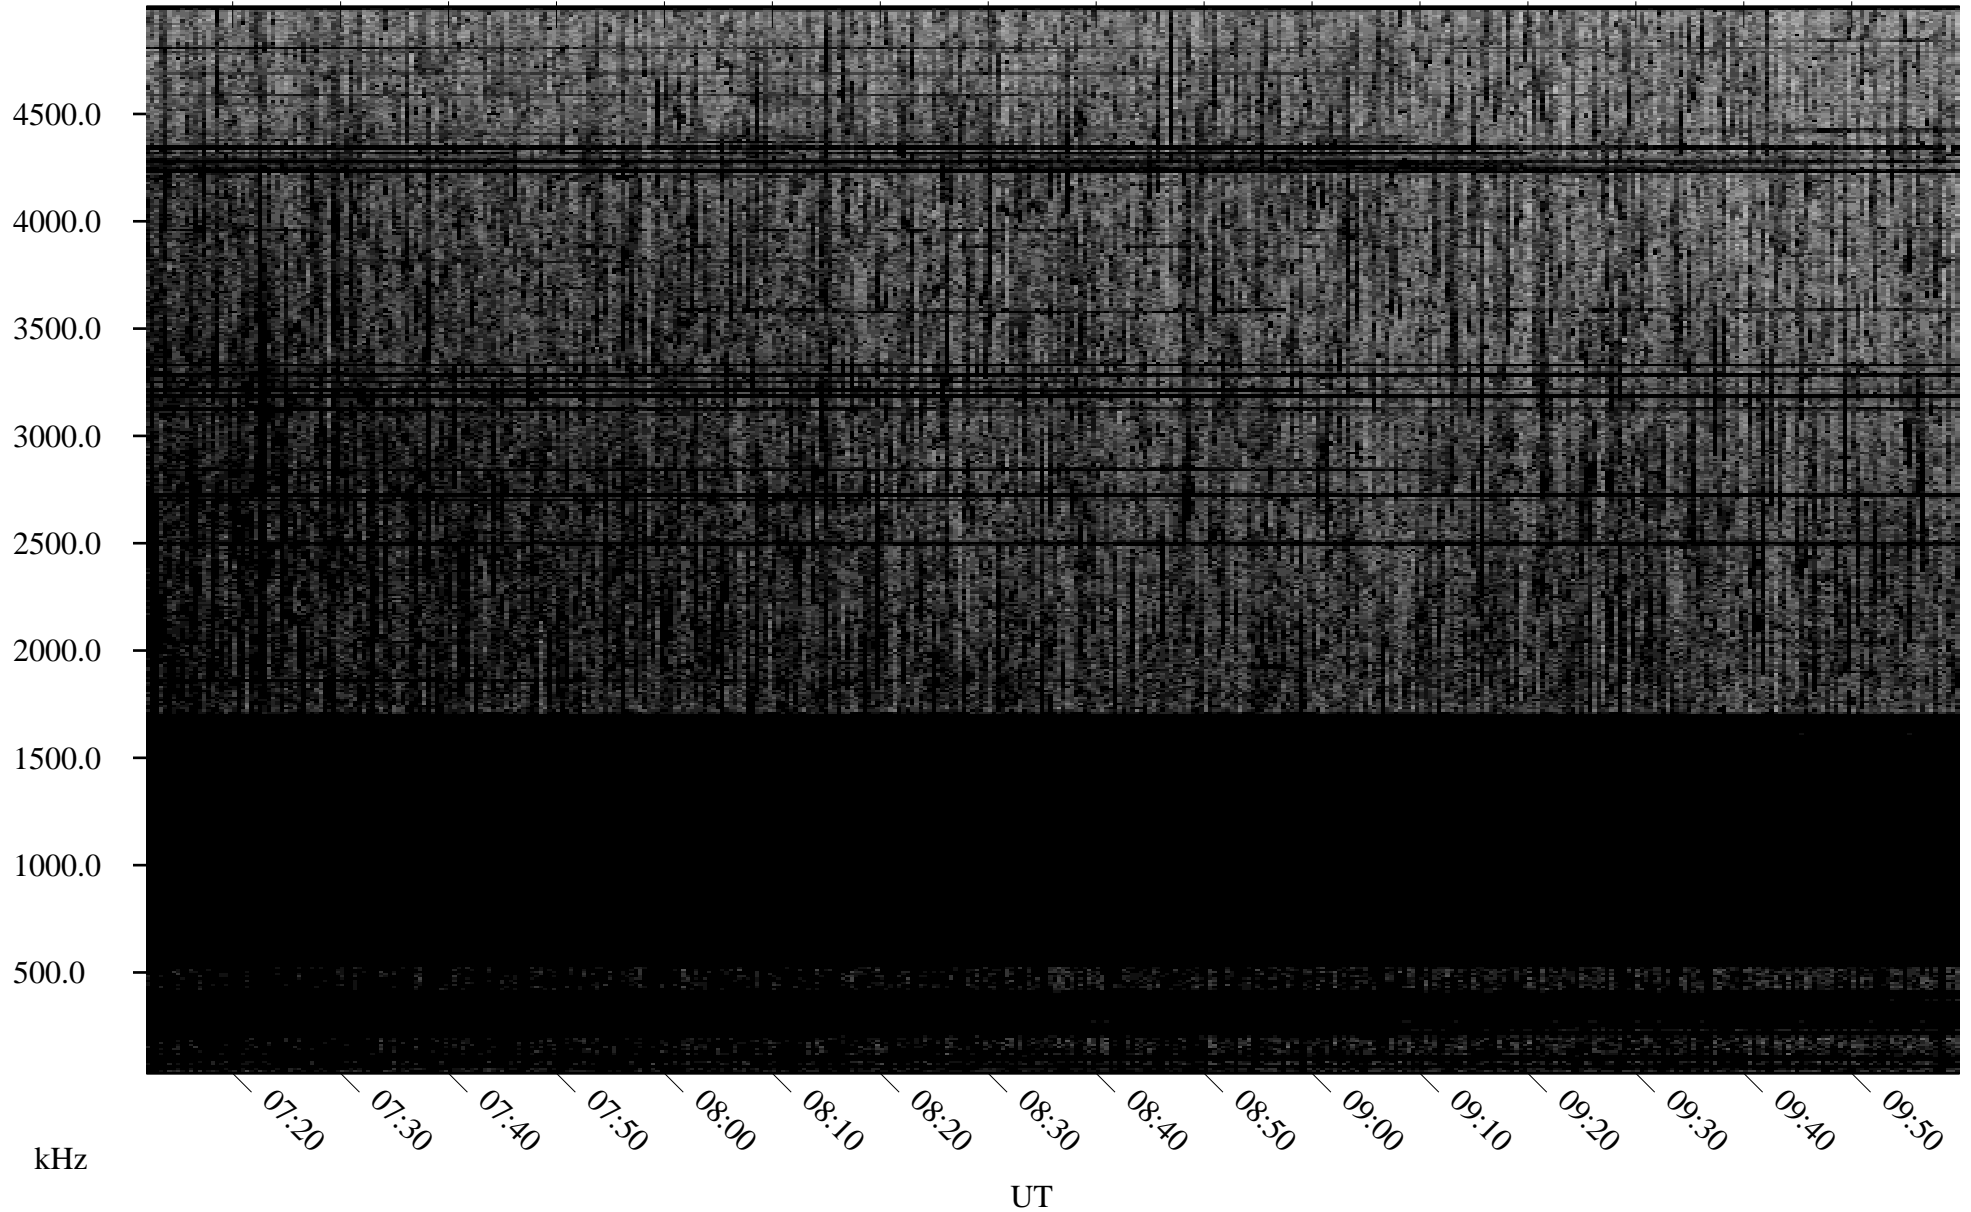

08/15/2009 Churchill, Manitoba

Linear Scale Black = 161 White = 15

ch092271.r00SUm max_12

Page 1

08/15/2009 Churchill, Manitoba

Linear Scale Black = 161 White = 15

ch092271.r00SUm max_12

Page 2

08/16/2009 Churchill, Manitoba

Linear Scale Black = 161 White = 15

ch092271.r00SUm max_12

Page 3

08/16/2009 Churchill, Manitoba

Linear Scale Black = 161 White = 15

ch092271.r00SUm max_12

Page 4

08/16/2009 Churchill, Manitoba

Linear Scale Black = 161 White = 15

ch092271.r00SUm max_12

Page 5

08/16/2009 Churchill, Manitoba

Linear Scale Black = 161 White = 15

ch092271.r00SUm max_12

Page 6

08/16/2009 Churchill, Manitoba

Linear Scale Black = 161 White = 15

ch092271.r00SUm max_12

Page 7

08/16/2009 Churchill, Manitoba

Linear Scale Black = 161 White = 15

ch092271.r00SUm max_12