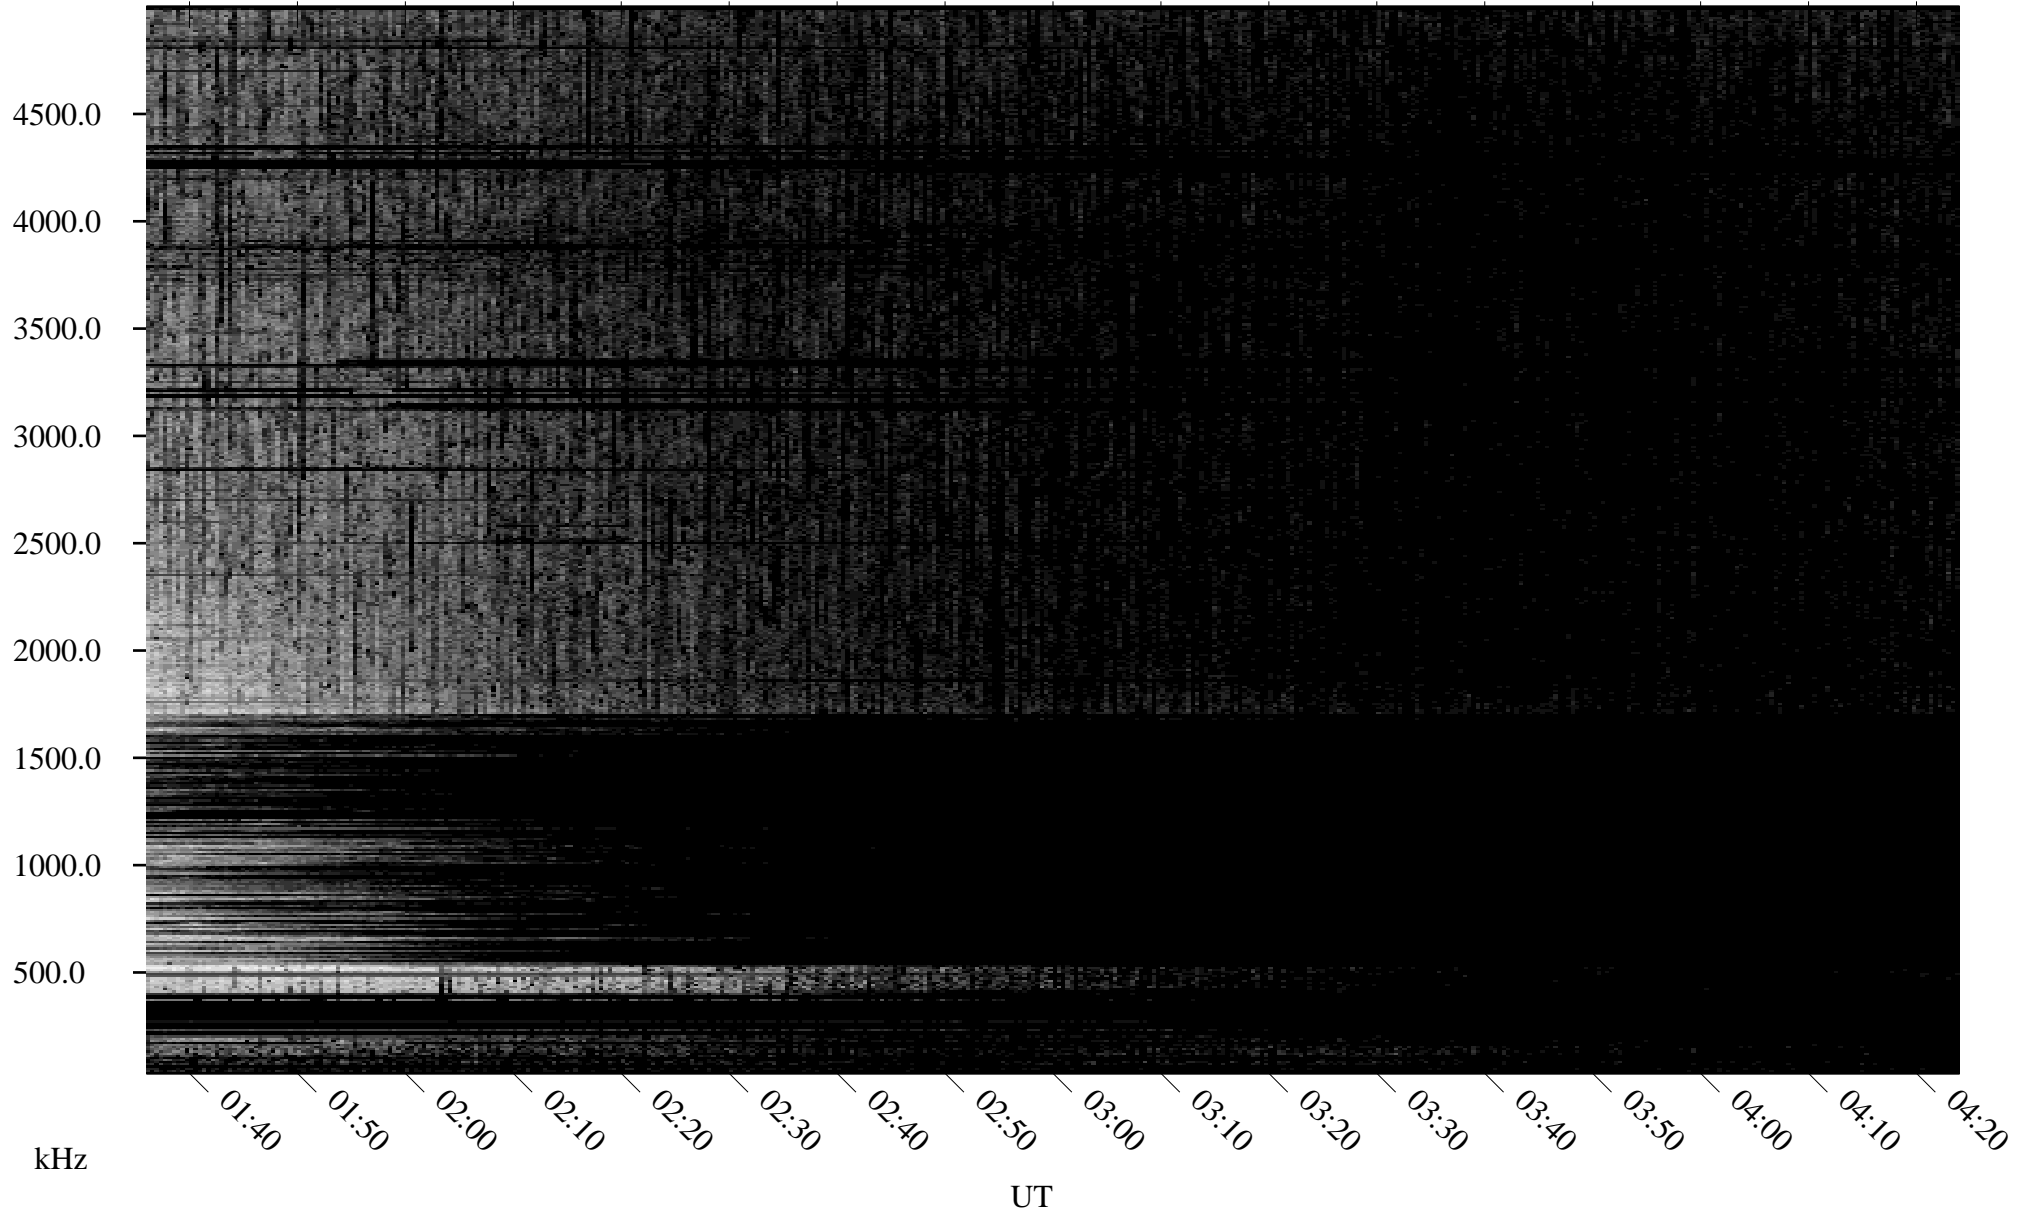

08/15/2009 Churchill, Manitoba

Linear Scale Black = 161 White = 15

ch092271.r00SUm max_12

Page 1

08/15/2009 Churchill, Manitoba

Linear Scale Black = 161 White = 15

ch092271.r00SUm max_12

Page 2

08/16/2009 Churchill, Manitoba

Linear Scale Black = 161 White = 15

ch092271.r00SUm max_12

Page 3

08/16/2009 Churchill, Manitoba

Linear Scale Black = 161 White = 15

ch092271.r00SUm max_12

Page 4

08/16/2009 Churchill, Manitoba

Linear Scale Black = 161 White = 15

ch092271.r00SUm max_12

Page 5

08/16/2009 Churchill, Manitoba

Linear Scale Black = 161 White = 15

ch092271.r00SUm max_12

Page 6

08/16/2009 Churchill, Manitoba

Linear Scale Black = 161 White = 15

ch092271.r00SUm max_12

Page 7

08/16/2009 Churchill, Manitoba

Linear Scale Black = 161 White = 15

ch092271.r00SUm max_12