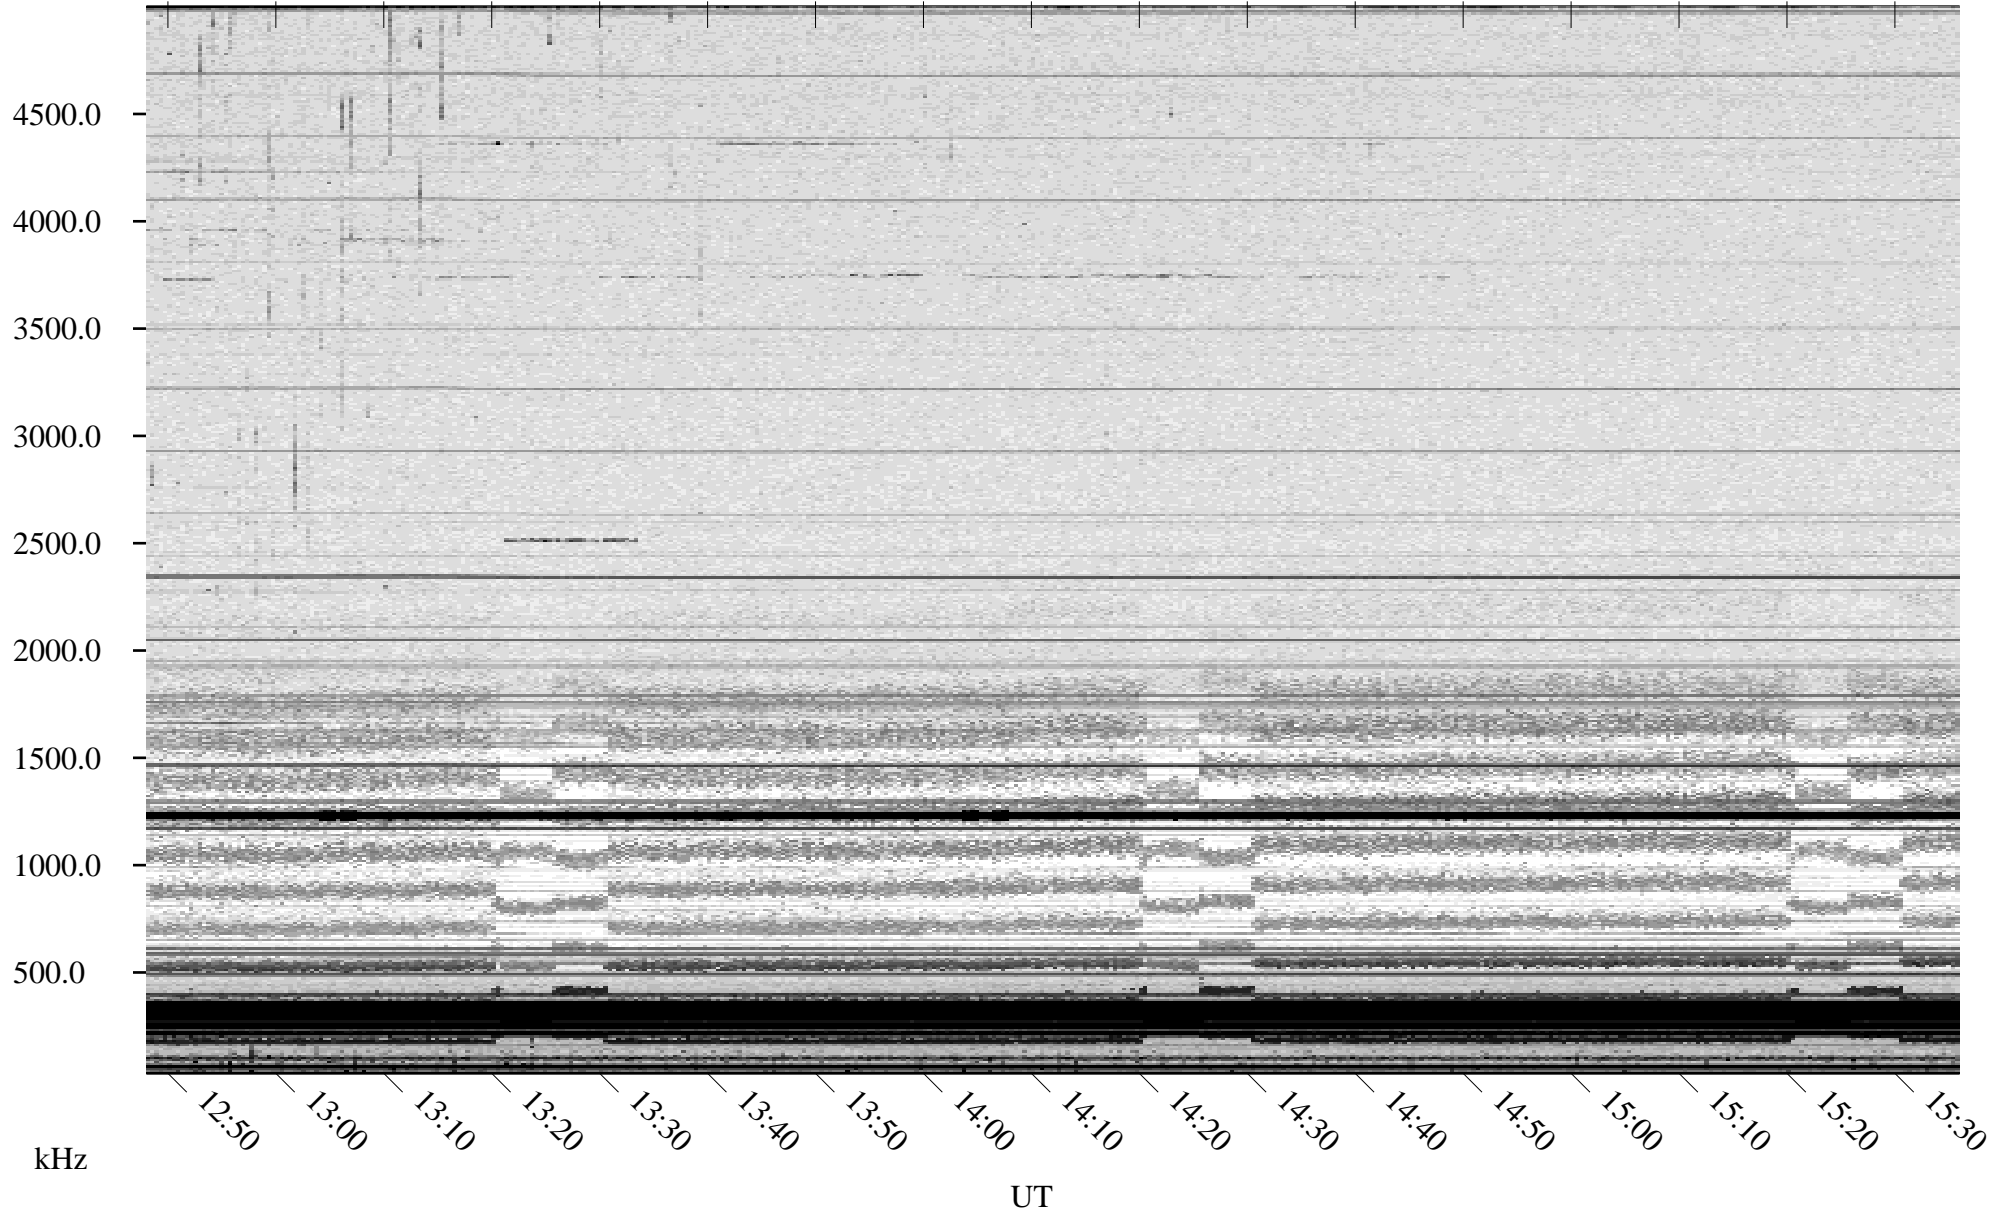

08/15/2009 Churchill, Manitoba

Linear Scale Black = 161 White = 15

ch092271.r00SUm max_12

Page 1

08/15/2009 Churchill, Manitoba

Linear Scale Black = 161 White = 15

ch092271.r00SUm max_12

Page 2

08/16/2009 Churchill, Manitoba

Linear Scale Black = 161 White = 15

ch092271.r00SUm max_12

Page 3

08/16/2009 Churchill, Manitoba

Linear Scale Black = 161 White = 15

ch092271.r00SUm max_12

Page 4

08/16/2009 Churchill, Manitoba

Linear Scale Black = 161 White = 15

ch092271.r00SUm max_12

Page 5

08/16/2009 Churchill, Manitoba

Linear Scale Black = 161 White = 15

ch092271.r00SUm max_12

Page 6

08/16/2009 Churchill, Manitoba

Linear Scale Black = 161 White = 15

ch092271.r00SUm max_12

Page 7

08/16/2009 Churchill, Manitoba

Linear Scale Black = 161 White = 15

ch092271.r00SUm max_12