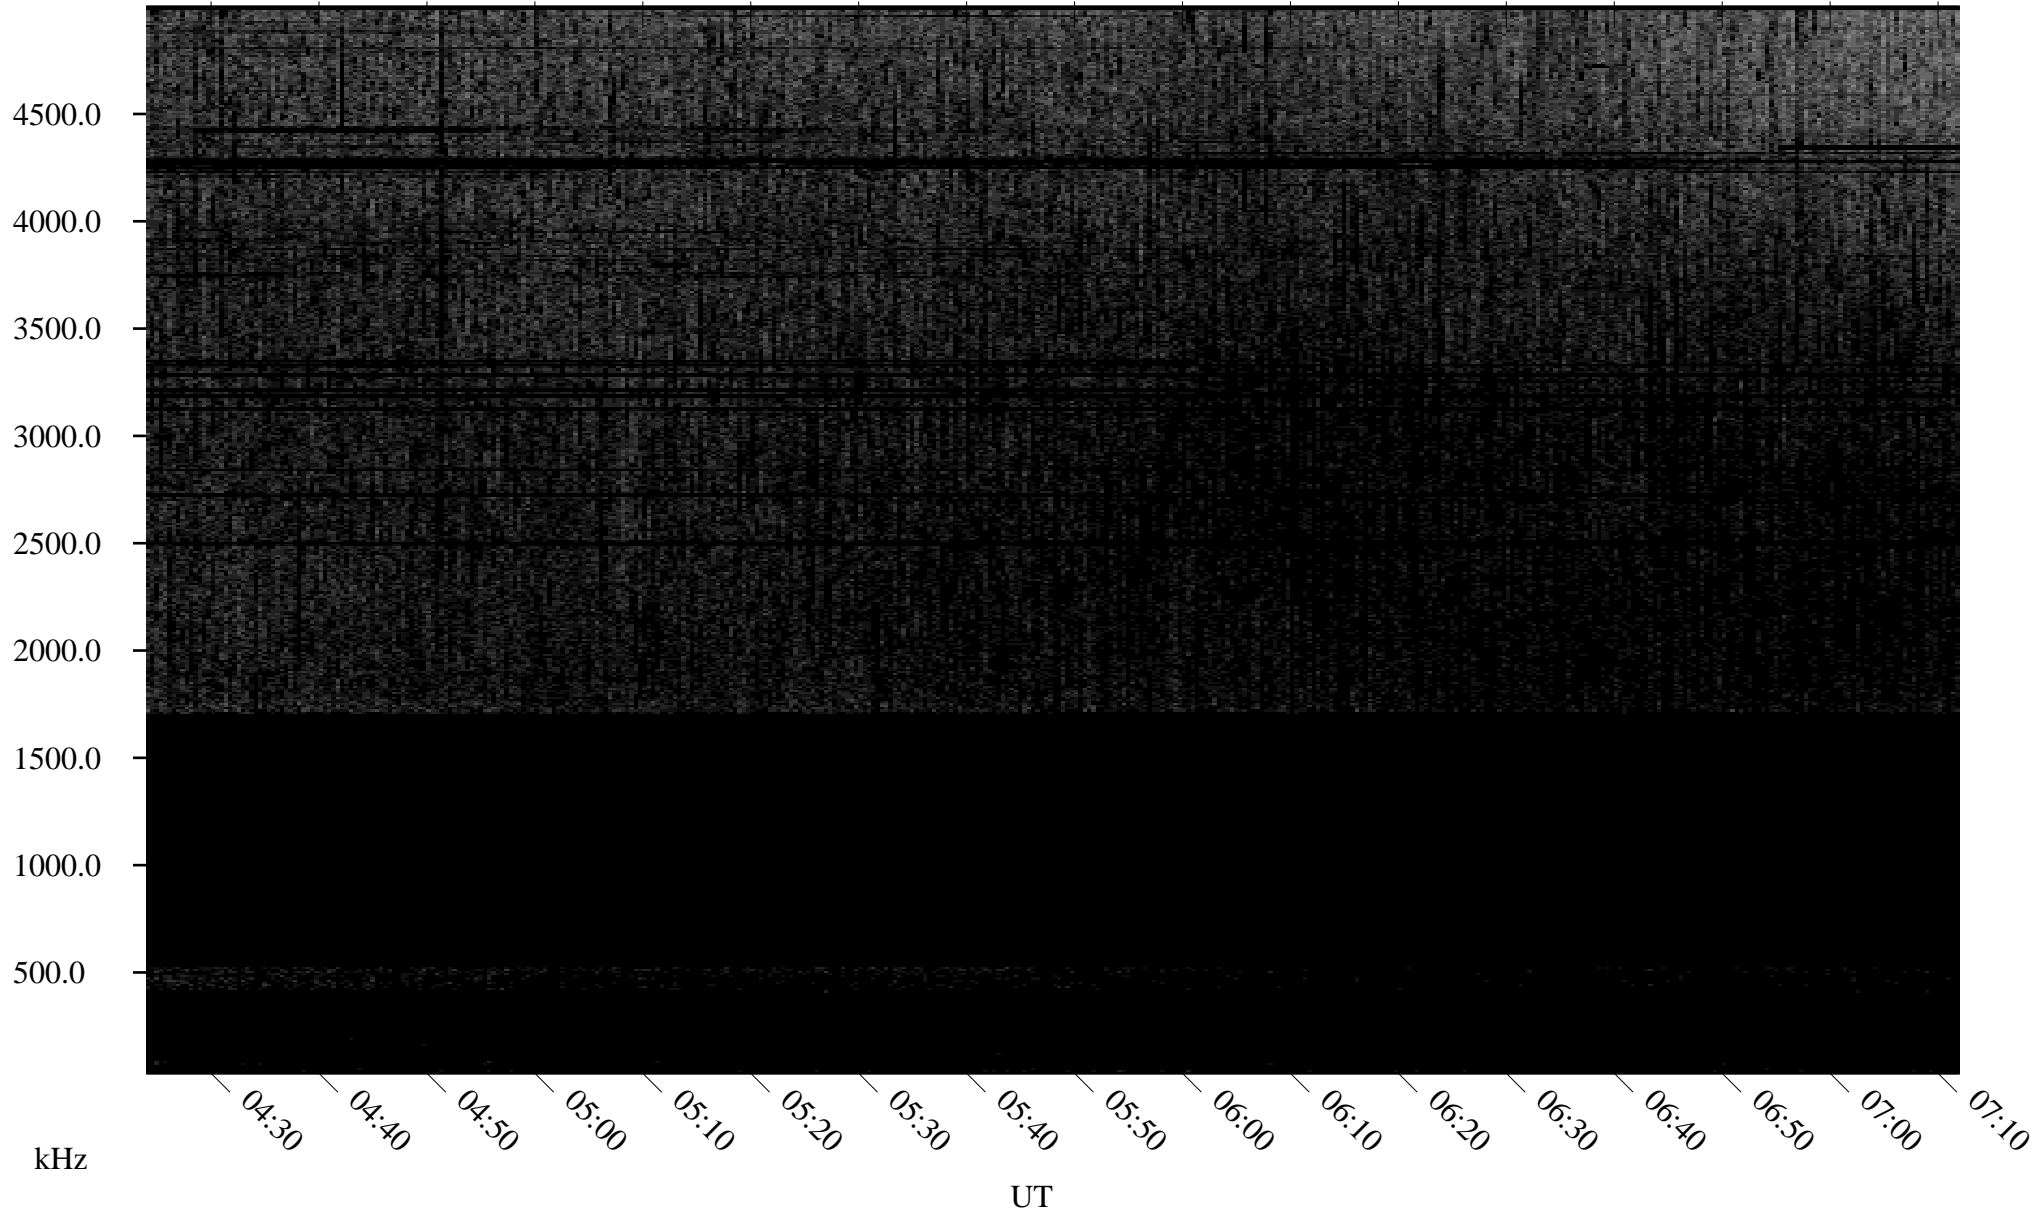

08/16/2009 Churchill, Manitoba

Linear Scale Black = 161 White = 15

ch09228l.r00SUm max_12

Page 1

08/16/2009 Churchill, Manitoba

Linear Scale Black = 161 White = 15

ch09228l.r00SUm max_12

Page 2

08/17/2009 Churchill, Manitoba

Linear Scale Black = 161 White = 15

ch09228l.r00SUm max_12

Page 3

08/17/2009 Churchill, Manitoba

Linear Scale Black = 161 White = 15

ch09228l.r00SUm max_12

Page 4

08/17/2009 Churchill, Manitoba

Linear Scale Black = 161 White = 15

ch09228l.r00SUm max_12

Page 5

08/17/2009 Churchill, Manitoba

Linear Scale Black = 161 White = 15

ch09228l.r00SUm max_12

Page 6

08/17/2009 Churchill, Manitoba

Linear Scale Black = 161 White = 15

ch09228l.r00SUm max_12

Page 7

08/17/2009 Churchill, Manitoba

Linear Scale Black = 161 White = 15

ch09228l.r00SUm max_12

Page 8