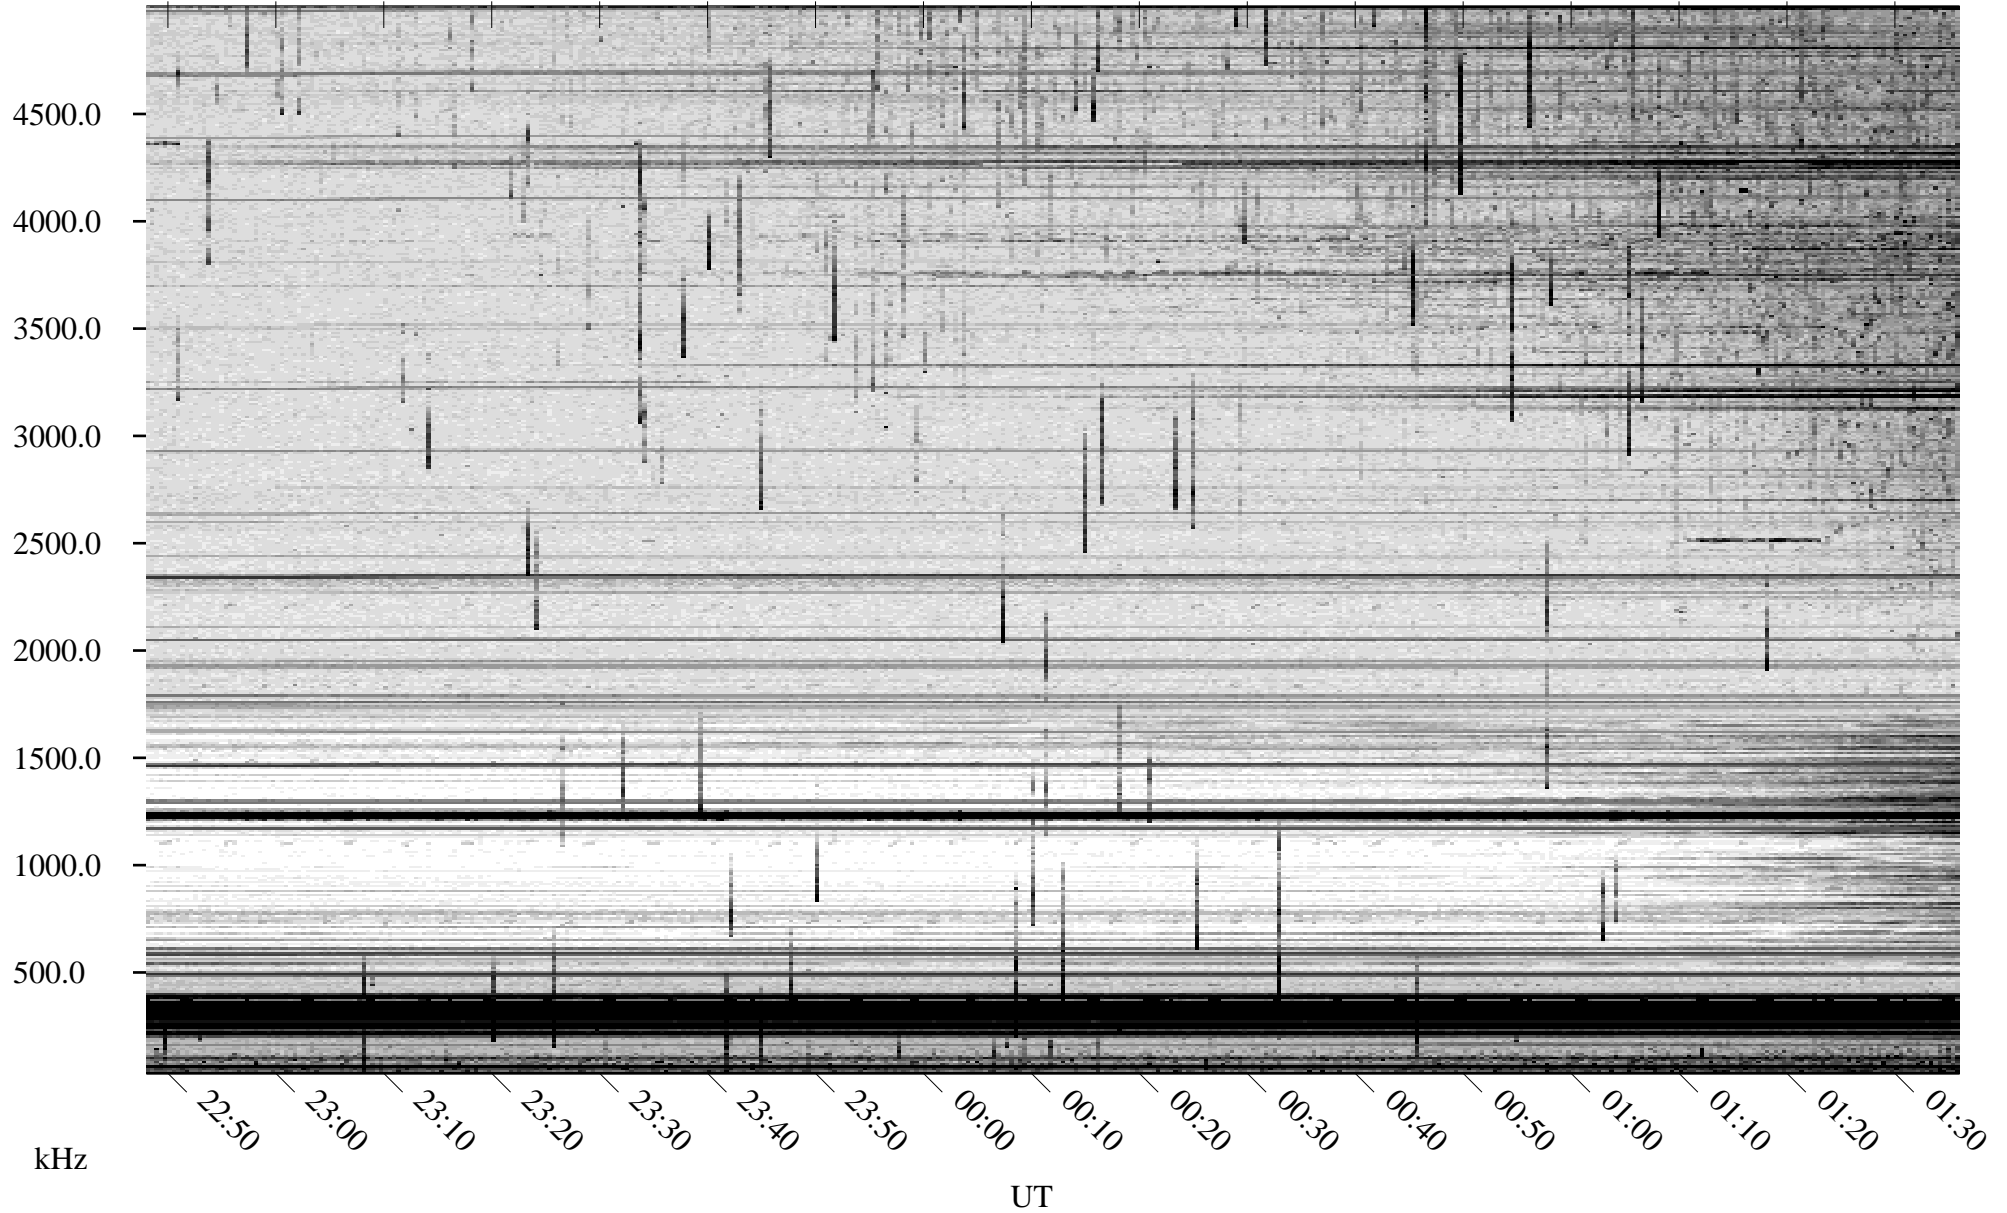

08/16/2009 Churchill, Manitoba

Linear Scale Black = 161 White = 15

ch09228l.r00SUm max_12

Page 1

08/16/2009 Churchill, Manitoba

Linear Scale Black = 161 White = 15

ch09228l.r00SUm max_12

Page 2

08/17/2009 Churchill, Manitoba

Linear Scale Black = 161 White = 15

ch09228l.r00SUm max_12

Page 3

08/17/2009 Churchill, Manitoba

Linear Scale Black = 161 White = 15

ch09228l.r00SUm max_12

Page 4

08/17/2009 Churchill, Manitoba

Linear Scale Black = 161 White = 15

ch09228l.r00SUm max_12

Page 5

08/17/2009 Churchill, Manitoba

Linear Scale Black = 161 White = 15

ch09228l.r00SUm max_12

Page 6

08/17/2009 Churchill, Manitoba

Linear Scale Black = 161 White = 15

ch09228l.r00SUm max_12

Page 7

08/17/2009 Churchill, Manitoba

Linear Scale Black = 161 White = 15

ch09228l.r00SUm max_12

Page 8