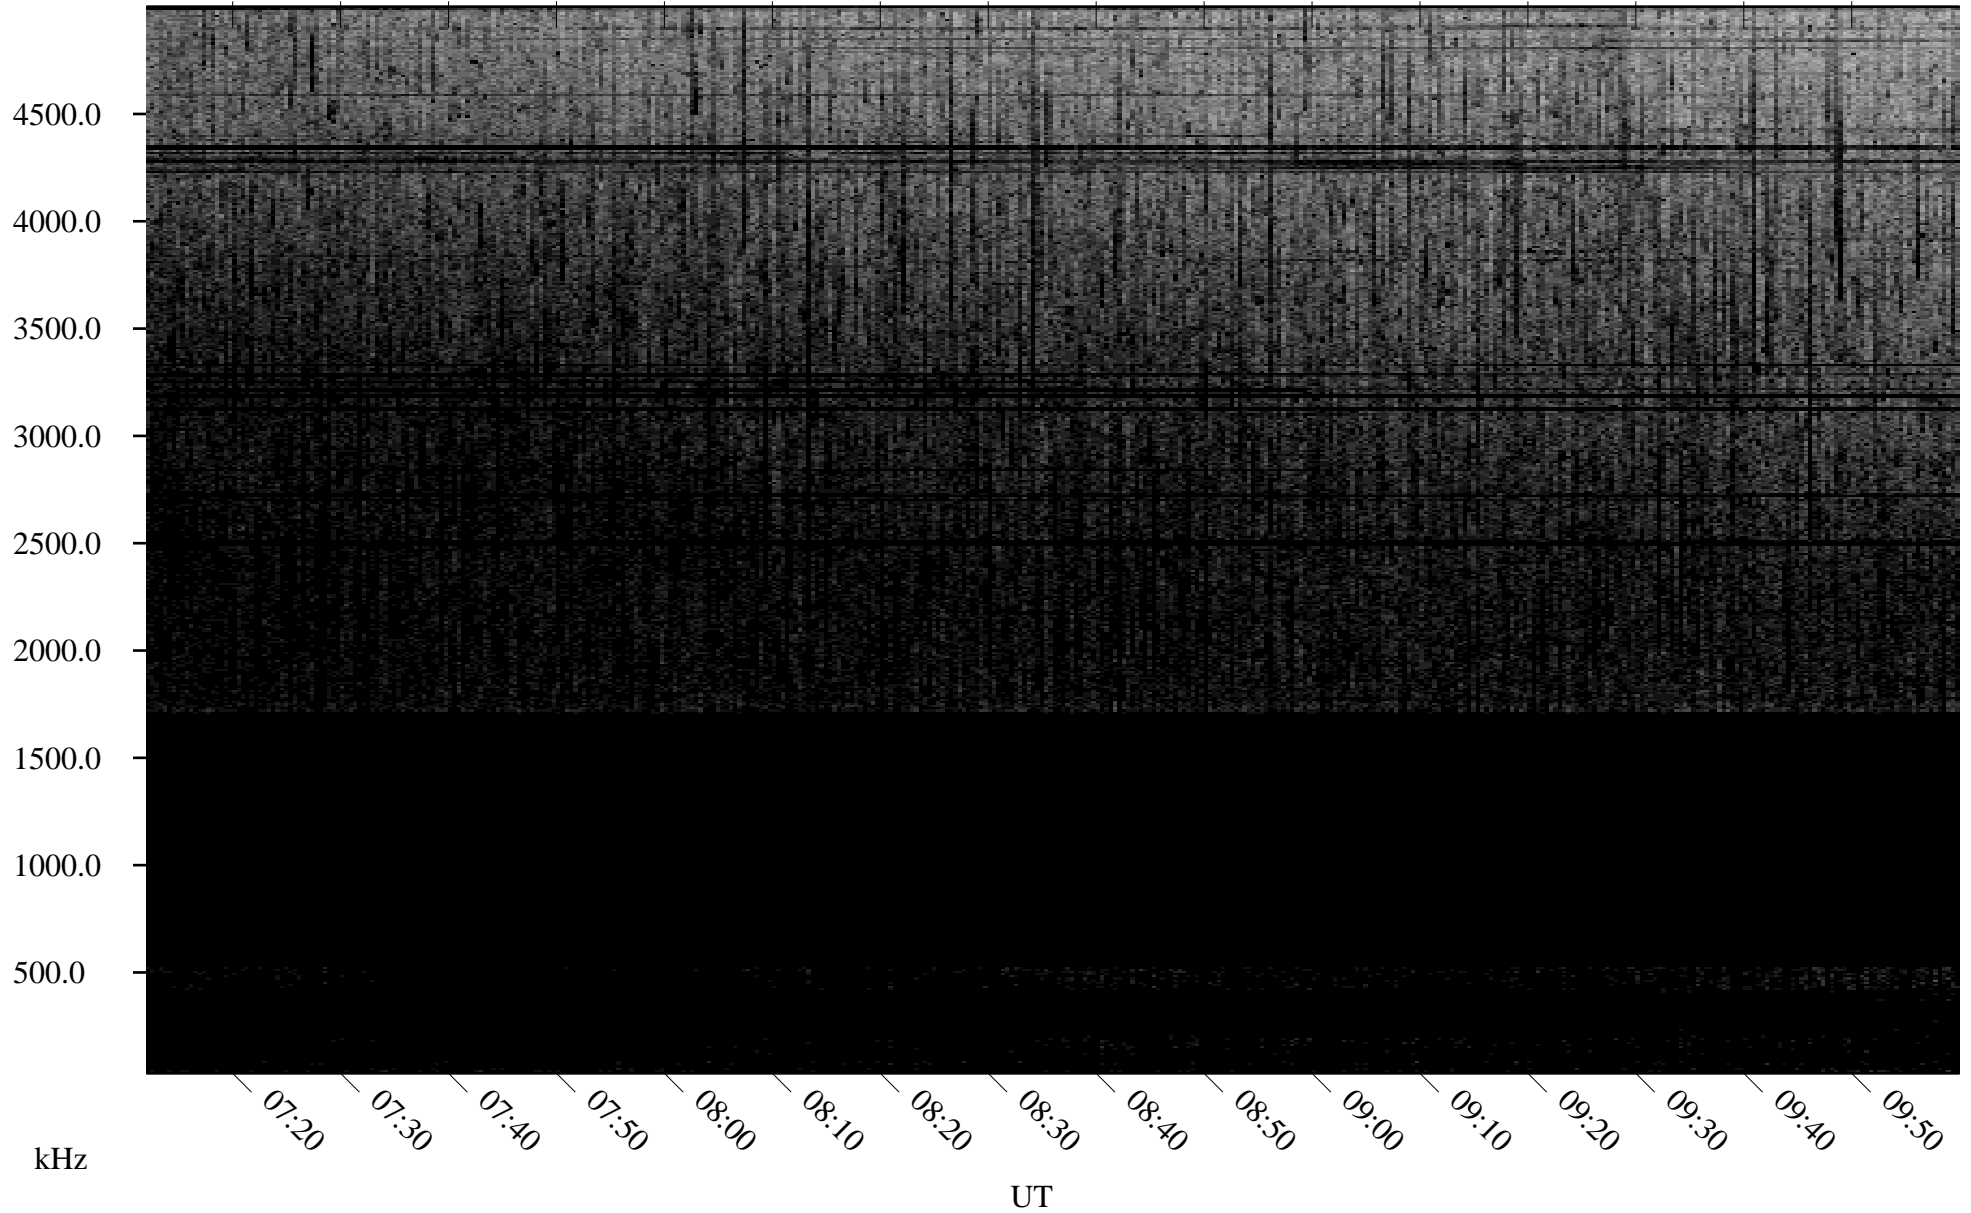

08/16/2009 Churchill, Manitoba

Linear Scale Black = 161 White = 15

ch09228l.r00SUm max_12

Page 1

08/16/2009 Churchill, Manitoba

Linear Scale Black = 161 White = 15

ch09228l.r00SUm max_12

Page 2

08/17/2009 Churchill, Manitoba

Linear Scale Black = 161 White = 15

ch09228l.r00SUm max_12

Page 3

08/17/2009 Churchill, Manitoba

Linear Scale Black = 161 White = 15

ch09228l.r00SUm max_12

Page 4

08/17/2009 Churchill, Manitoba

Linear Scale Black = 161 White = 15

ch09228l.r00SUm max_12

Page 5

08/17/2009 Churchill, Manitoba

Linear Scale Black = 161 White = 15

ch09228l.r00SUm max_12

Page 6

08/17/2009 Churchill, Manitoba

Linear Scale Black = 161 White = 15

ch09228l.r00SUm max_12

Page 7

08/17/2009 Churchill, Manitoba

Linear Scale Black = 161 White = 15

ch09228l.r00SUm max_12

Page 8