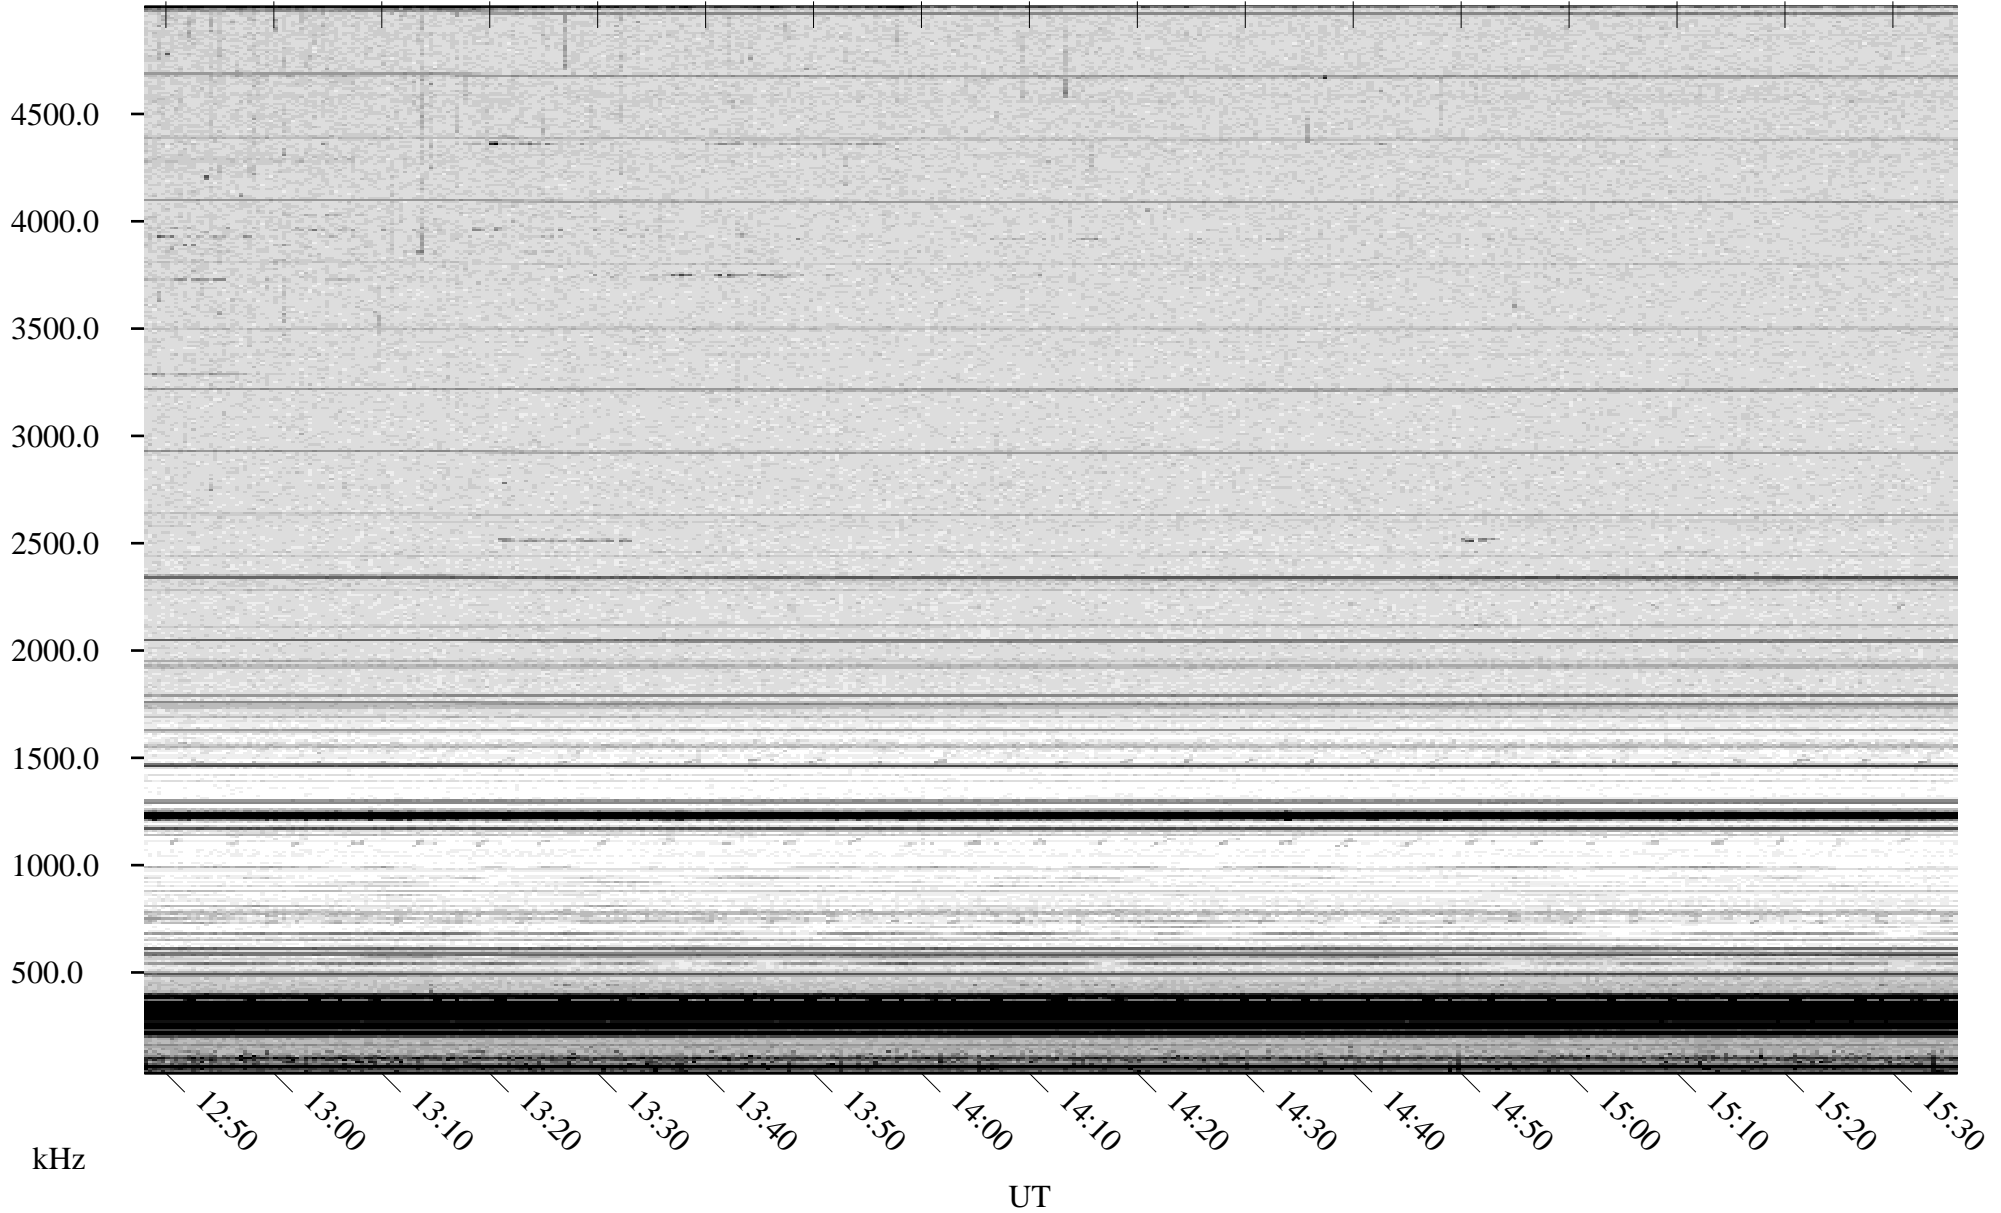

08/16/2009 Churchill, Manitoba

Linear Scale Black = 161 White = 15

ch09228l.r00SUm max_12

Page 1

08/16/2009 Churchill, Manitoba

Linear Scale Black = 161 White = 15

ch09228l.r00SUm max_12

Page 2

08/17/2009 Churchill, Manitoba

Linear Scale Black = 161 White = 15

ch09228l.r00SUm max_12

Page 3

08/17/2009 Churchill, Manitoba

Linear Scale Black = 161 White = 15

ch09228l.r00SUm max_12

Page 4

08/17/2009 Churchill, Manitoba

Linear Scale Black = 161 White = 15

ch09228l.r00SUm max_12

Page 5

08/17/2009 Churchill, Manitoba

Linear Scale Black = 161 White = 15

ch09228l.r00SUm max_12

Page 6

08/17/2009 Churchill, Manitoba

Linear Scale Black = 161 White = 15

ch09228l.r00SUm max_12

Page 7

08/17/2009 Churchill, Manitoba

Linear Scale Black = 161 White = 15

ch09228l.r00SUm max_12

Page 8