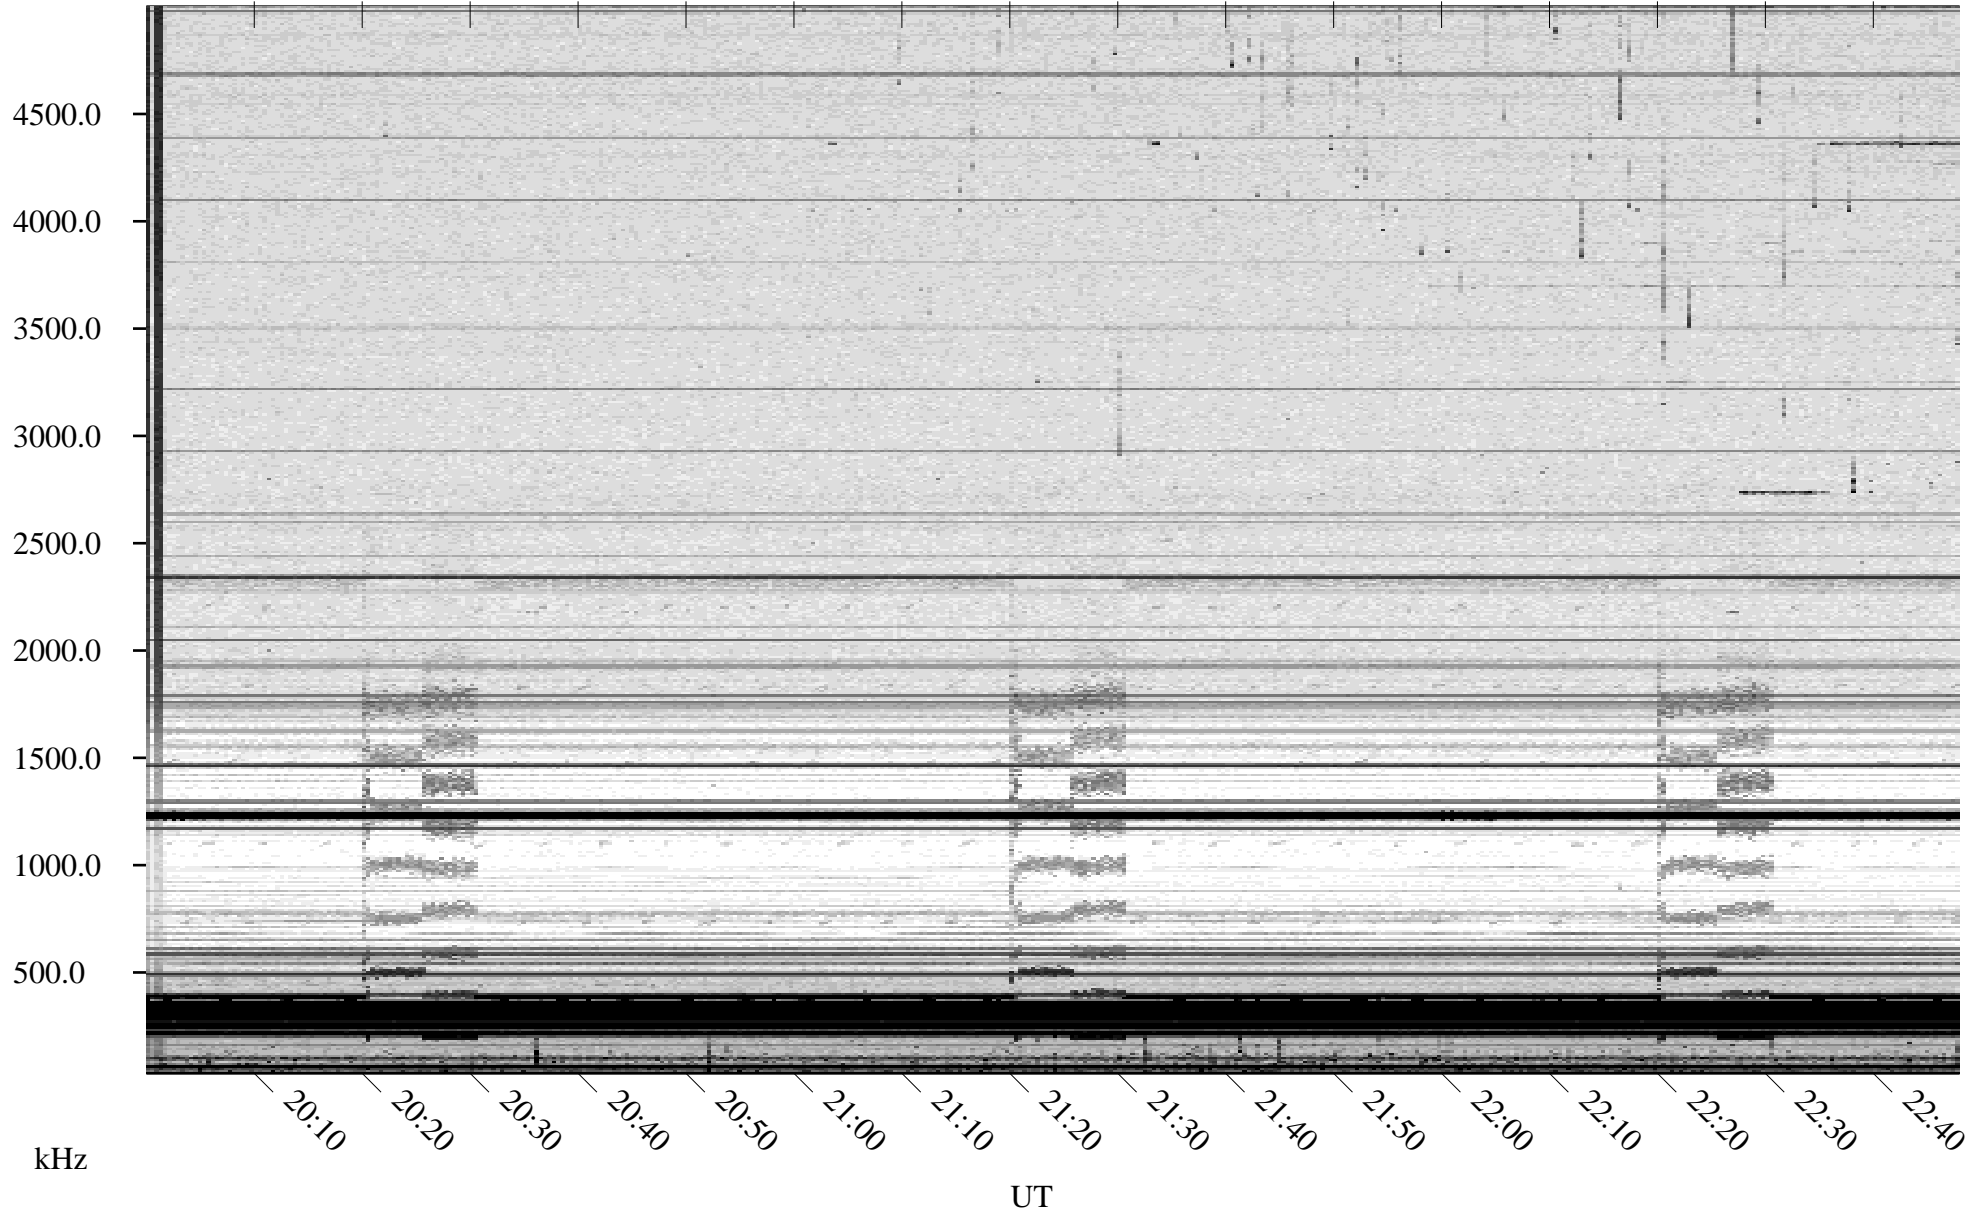

08/16/2009 Churchill, Manitoba

Linear Scale Black = 161 White = 15

ch09228l.r00SUm max_12

Page 1

08/16/2009 Churchill, Manitoba

Linear Scale Black = 161 White = 15

ch09228l.r00SUm max_12

Page 2

08/17/2009 Churchill, Manitoba

Linear Scale Black = 161 White = 15

ch09228l.r00SUm max_12

Page 3

08/17/2009 Churchill, Manitoba

Linear Scale Black = 161 White = 15

ch09228l.r00SUm max_12

Page 4

08/17/2009 Churchill, Manitoba

Linear Scale Black = 161 White = 15

ch09228l.r00SUm max_12

Page 5

08/17/2009 Churchill, Manitoba

Linear Scale Black = 161 White = 15

ch09228l.r00SUm max_12

Page 6

08/17/2009 Churchill, Manitoba

Linear Scale Black = 161 White = 15

ch09228l.r00SUm max_12

Page 7

08/17/2009 Churchill, Manitoba

Linear Scale Black = 161 White = 15

ch09228l.r00SUm max_12

Page 8