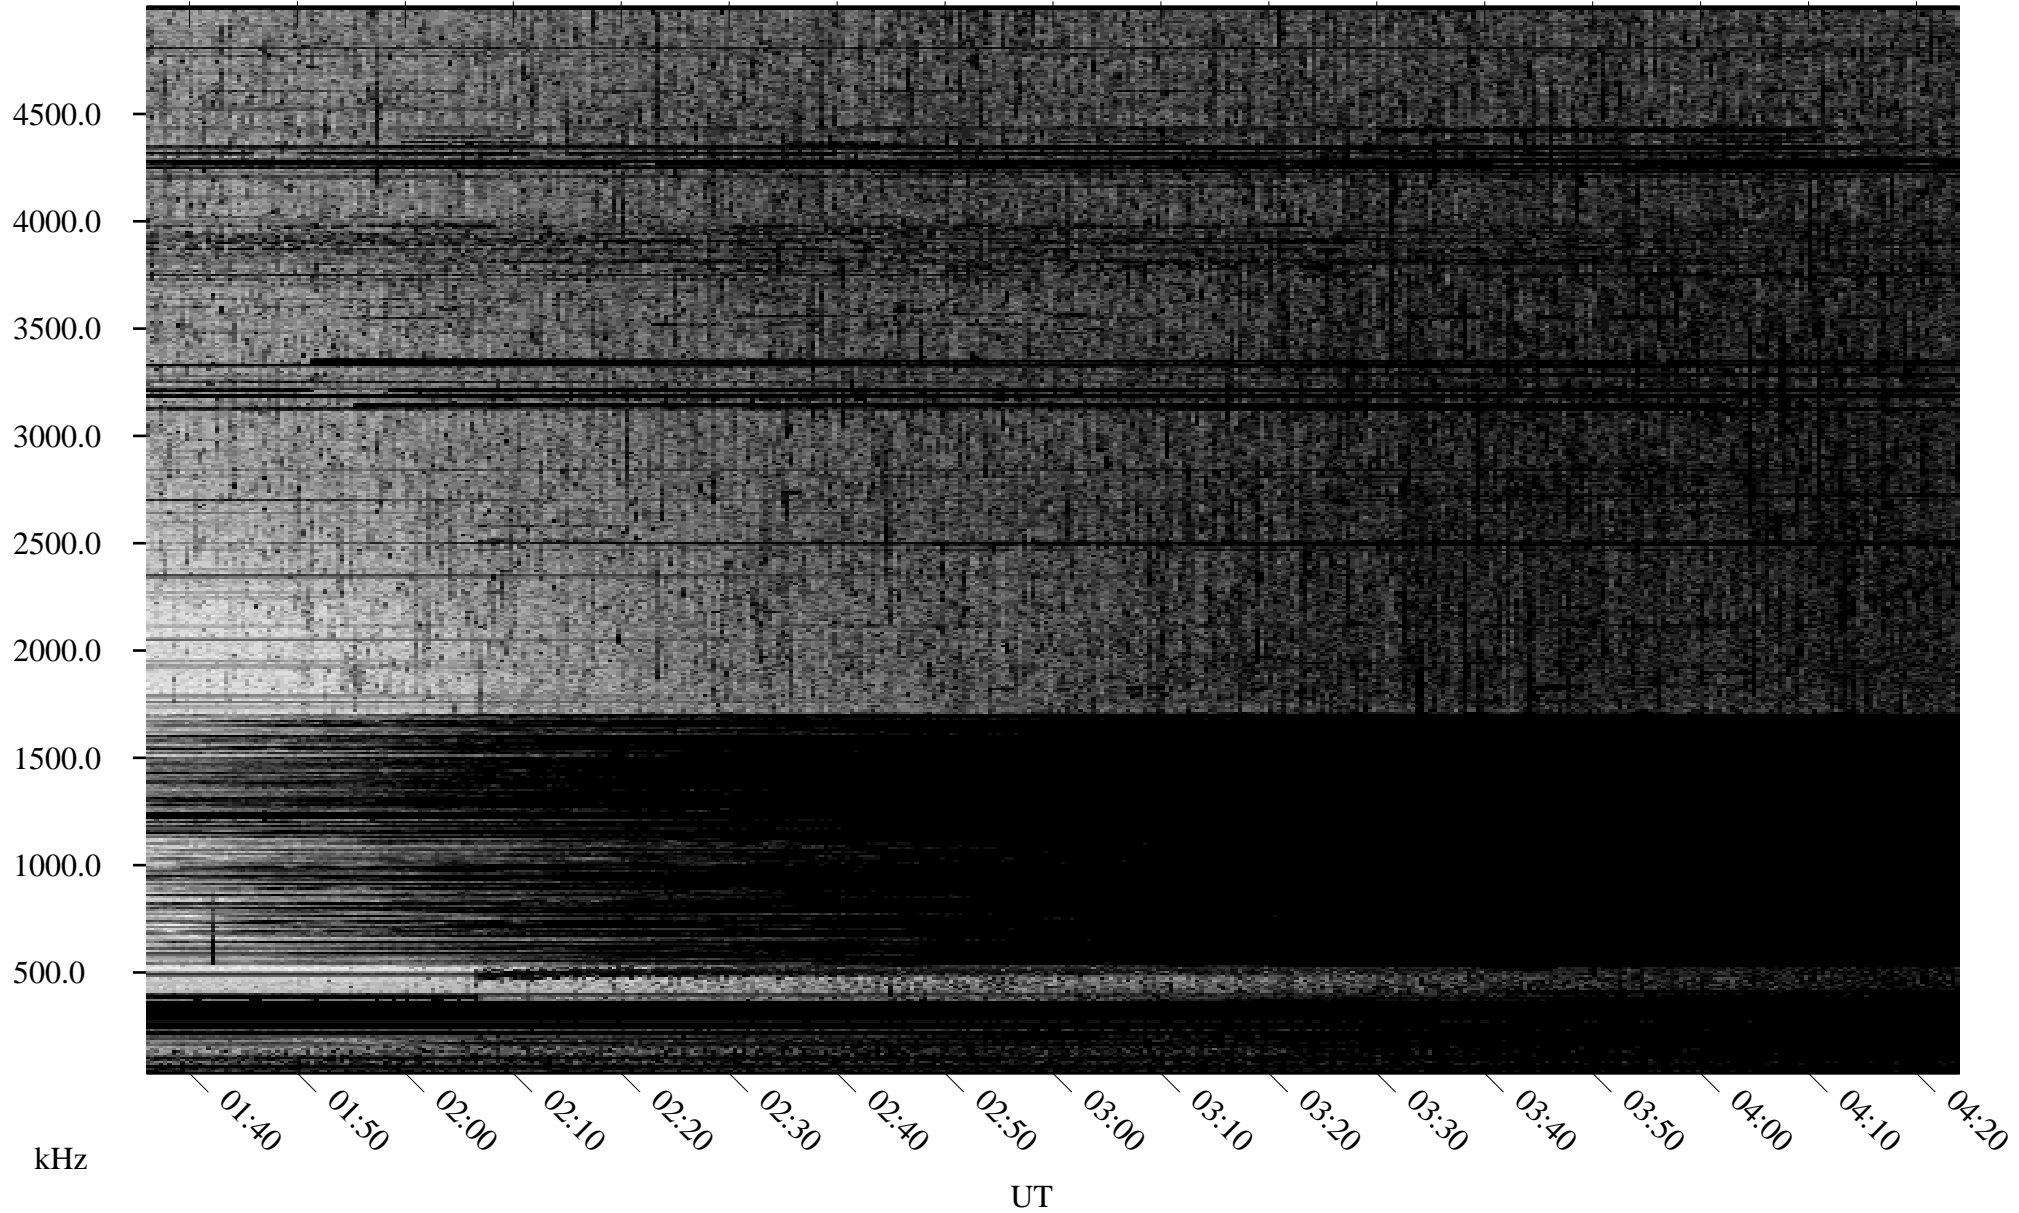

08/16/2009 Churchill, Manitoba

Linear Scale Black = 161 White = 15

ch09228l.r00SUm max_12

Page 1

08/16/2009 Churchill, Manitoba

Linear Scale Black = 161 White = 15

ch09228l.r00SUm max_12

Page 2

08/17/2009 Churchill, Manitoba

Linear Scale Black = 161 White = 15

ch09228l.r00SUm max_12

Page 3

08/17/2009 Churchill, Manitoba

Linear Scale Black = 161 White = 15

ch09228l.r00SUm max_12

Page 4

08/17/2009 Churchill, Manitoba

Linear Scale Black = 161 White = 15

ch09228l.r00SUm max_12

Page 5

08/17/2009 Churchill, Manitoba

Linear Scale Black = 161 White = 15

ch09228l.r00SUm max_12

Page 6

08/17/2009 Churchill, Manitoba

Linear Scale Black = 161 White = 15

ch09228l.r00SUm max_12

Page 7

08/17/2009 Churchill, Manitoba

Linear Scale Black = 161 White = 15

ch09228l.r00SUm max_12

Page 8