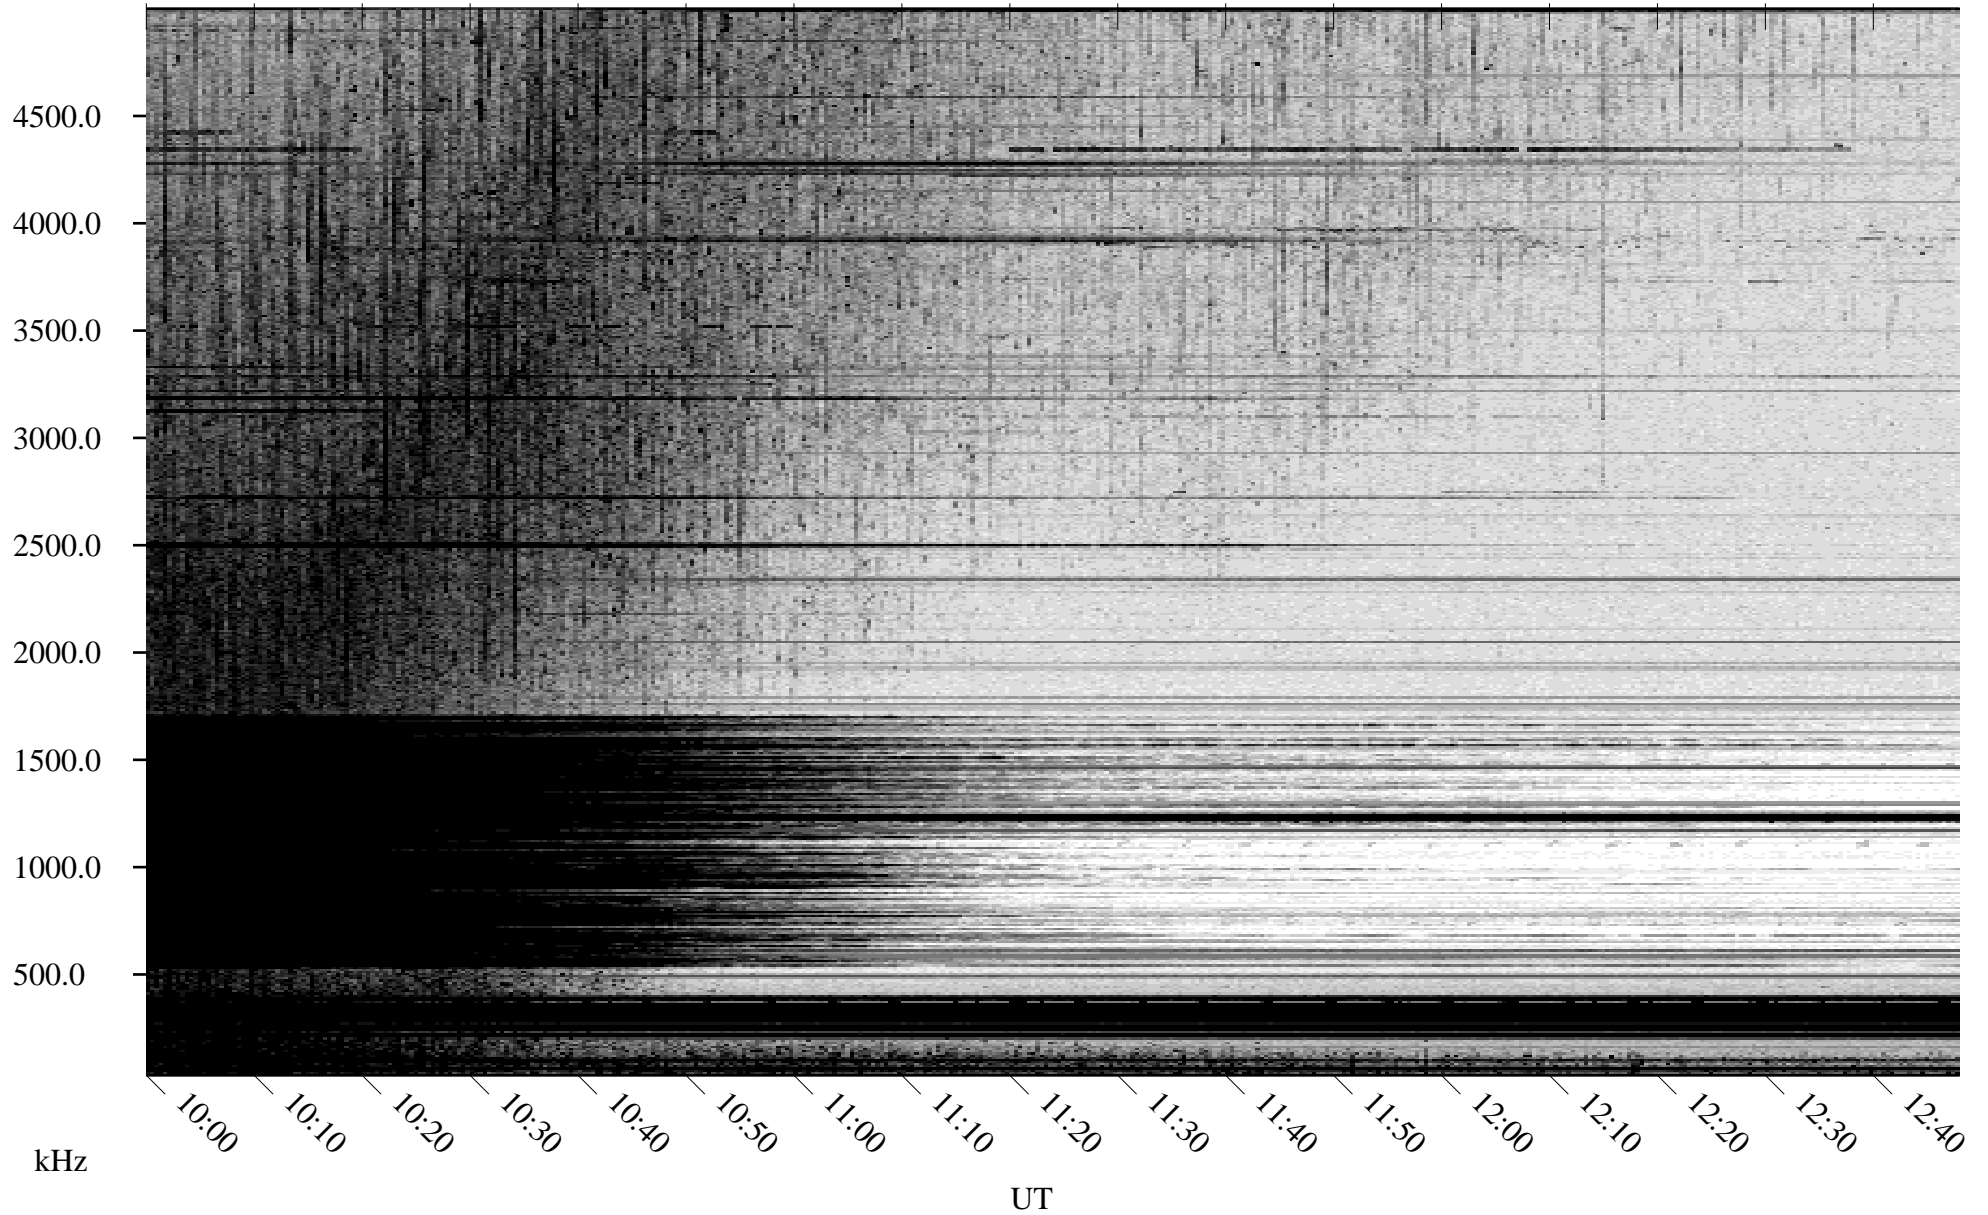

08/16/2009 Churchill, Manitoba

Linear Scale Black = 161 White = 15

ch09228l.r00SUm max_12

Page 1

08/16/2009 Churchill, Manitoba

Linear Scale Black = 161 White = 15

ch09228l.r00SUm max_12

Page 2

08/17/2009 Churchill, Manitoba

Linear Scale Black = 161 White = 15

ch09228l.r00SUm max_12

Page 3

08/17/2009 Churchill, Manitoba

Linear Scale Black = 161 White = 15

ch09228l.r00SUm max_12

Page 4

08/17/2009 Churchill, Manitoba

Linear Scale Black = 161 White = 15

ch09228l.r00SUm max_12

Page 5

08/17/2009 Churchill, Manitoba

Linear Scale Black = 161 White = 15

ch09228l.r00SUm max_12

Page 6

08/17/2009 Churchill, Manitoba

Linear Scale Black = 161 White = 15

ch09228l.r00SUm max_12

Page 7

08/17/2009 Churchill, Manitoba

Linear Scale Black = 161 White = 15

ch09228l.r00SUm max_12

Page 8