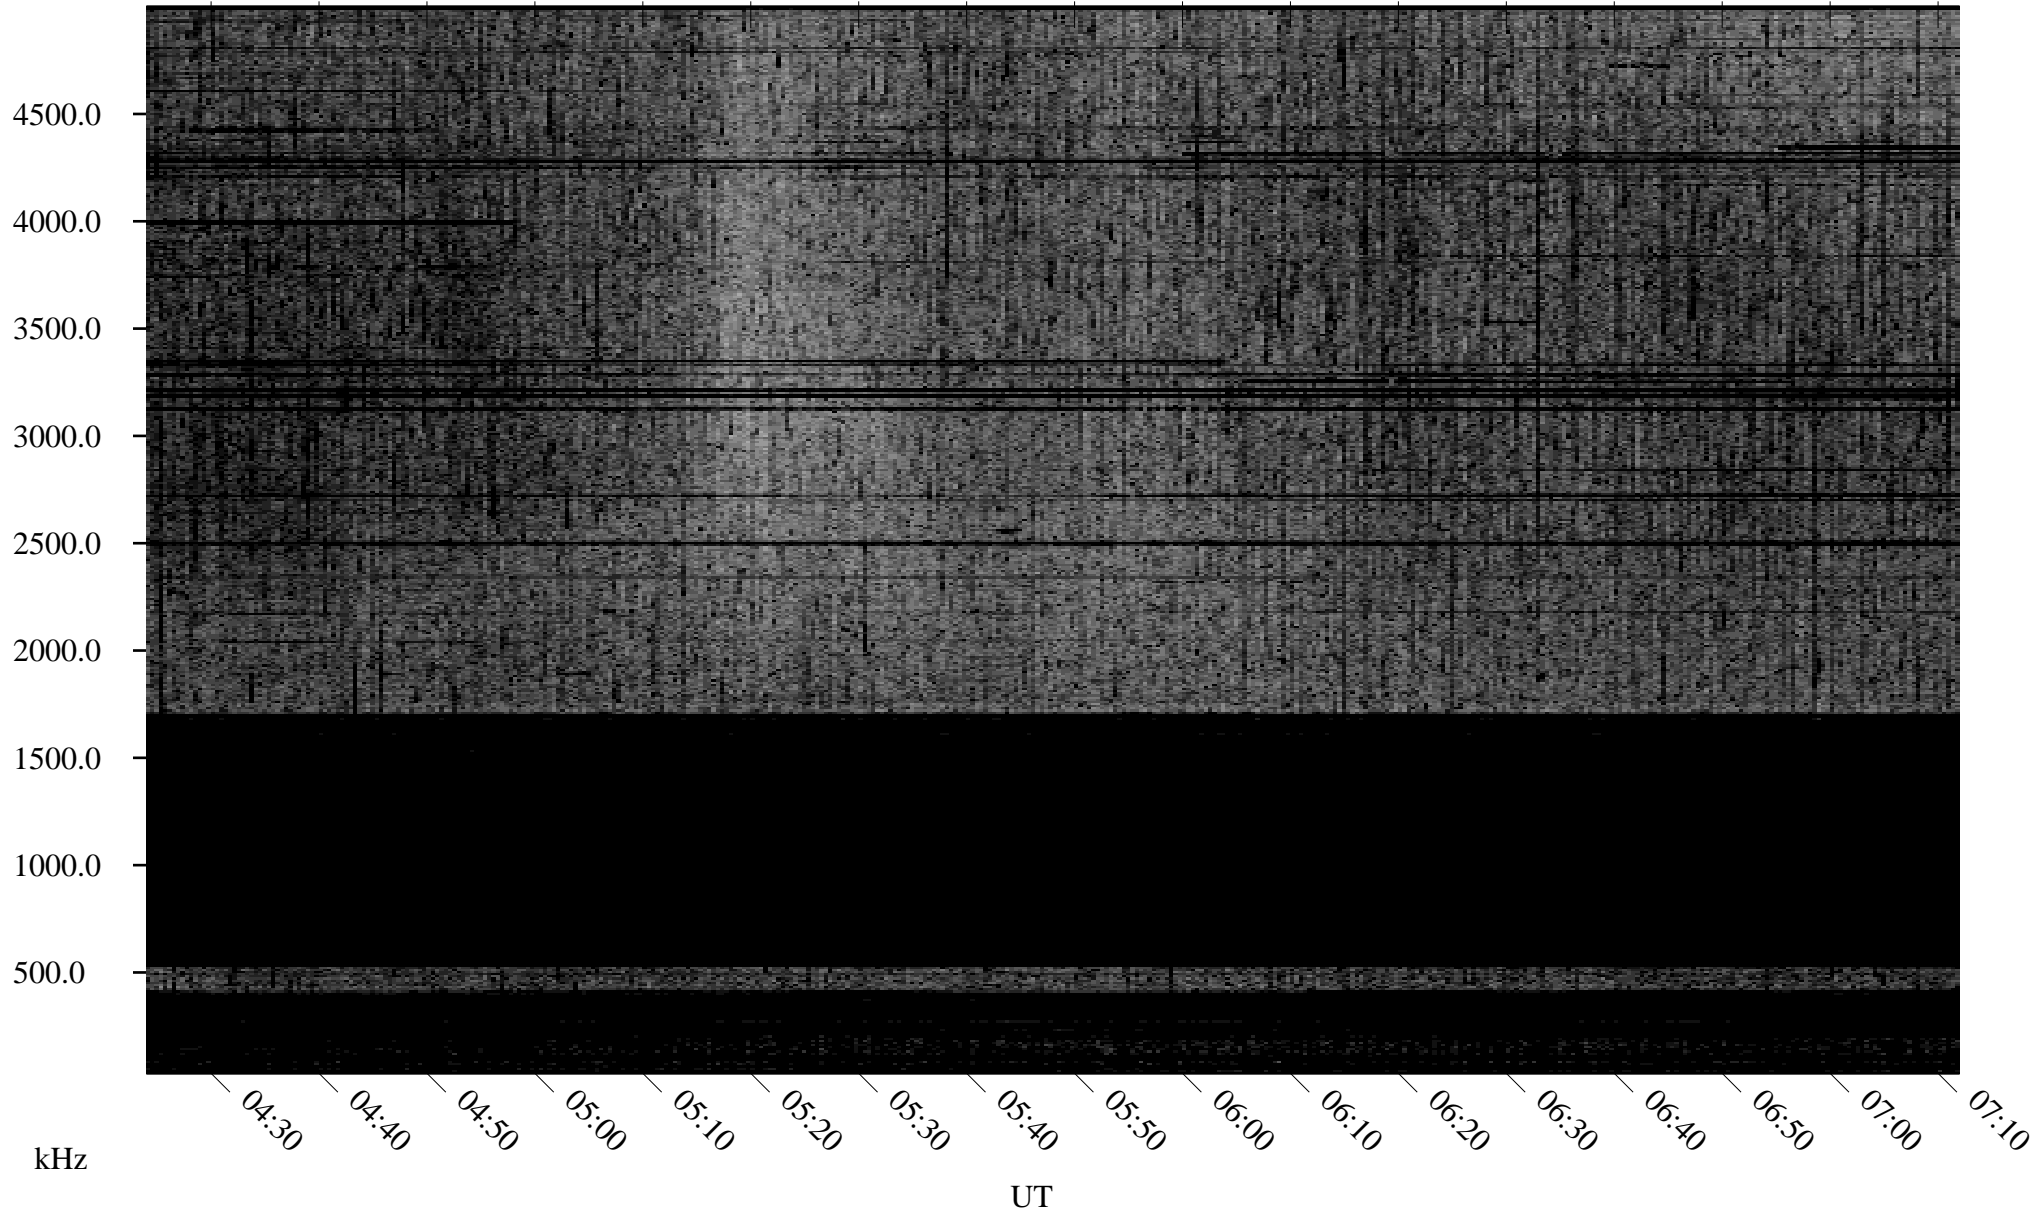

08/17/2009 Churchill, Manitoba

Linear Scale Black = 161 White = 15

ch09229l.r00SUm max_12

Page 1

08/17/2009 Churchill, Manitoba

Linear Scale Black = 161 White = 15

ch09229l.r00SUm max_12

Page 2

08/18/2009 Churchill, Manitoba

Linear Scale Black = 161 White = 15

ch092291.r00SUm max_12

Page 3

08/18/2009 Churchill, Manitoba

Linear Scale Black = 161 White = 15

ch09229l.r00SUm max_12

Page 4

08/18/2009 Churchill, Manitoba

Linear Scale Black = 161 White = 15

ch092291.r00SUm max_12

Page 5

08/18/2009 Churchill, Manitoba

Linear Scale Black = 161 White = 15

ch092291.r00SUm max_12

Page 6

08/18/2009 Churchill, Manitoba

Linear Scale Black = 161 White = 15

ch09229l.r00SUm max_12

Page 7

08/18/2009 Churchill, Manitoba

Linear Scale Black = 161 White = 15

ch092291.r00SUm max_12