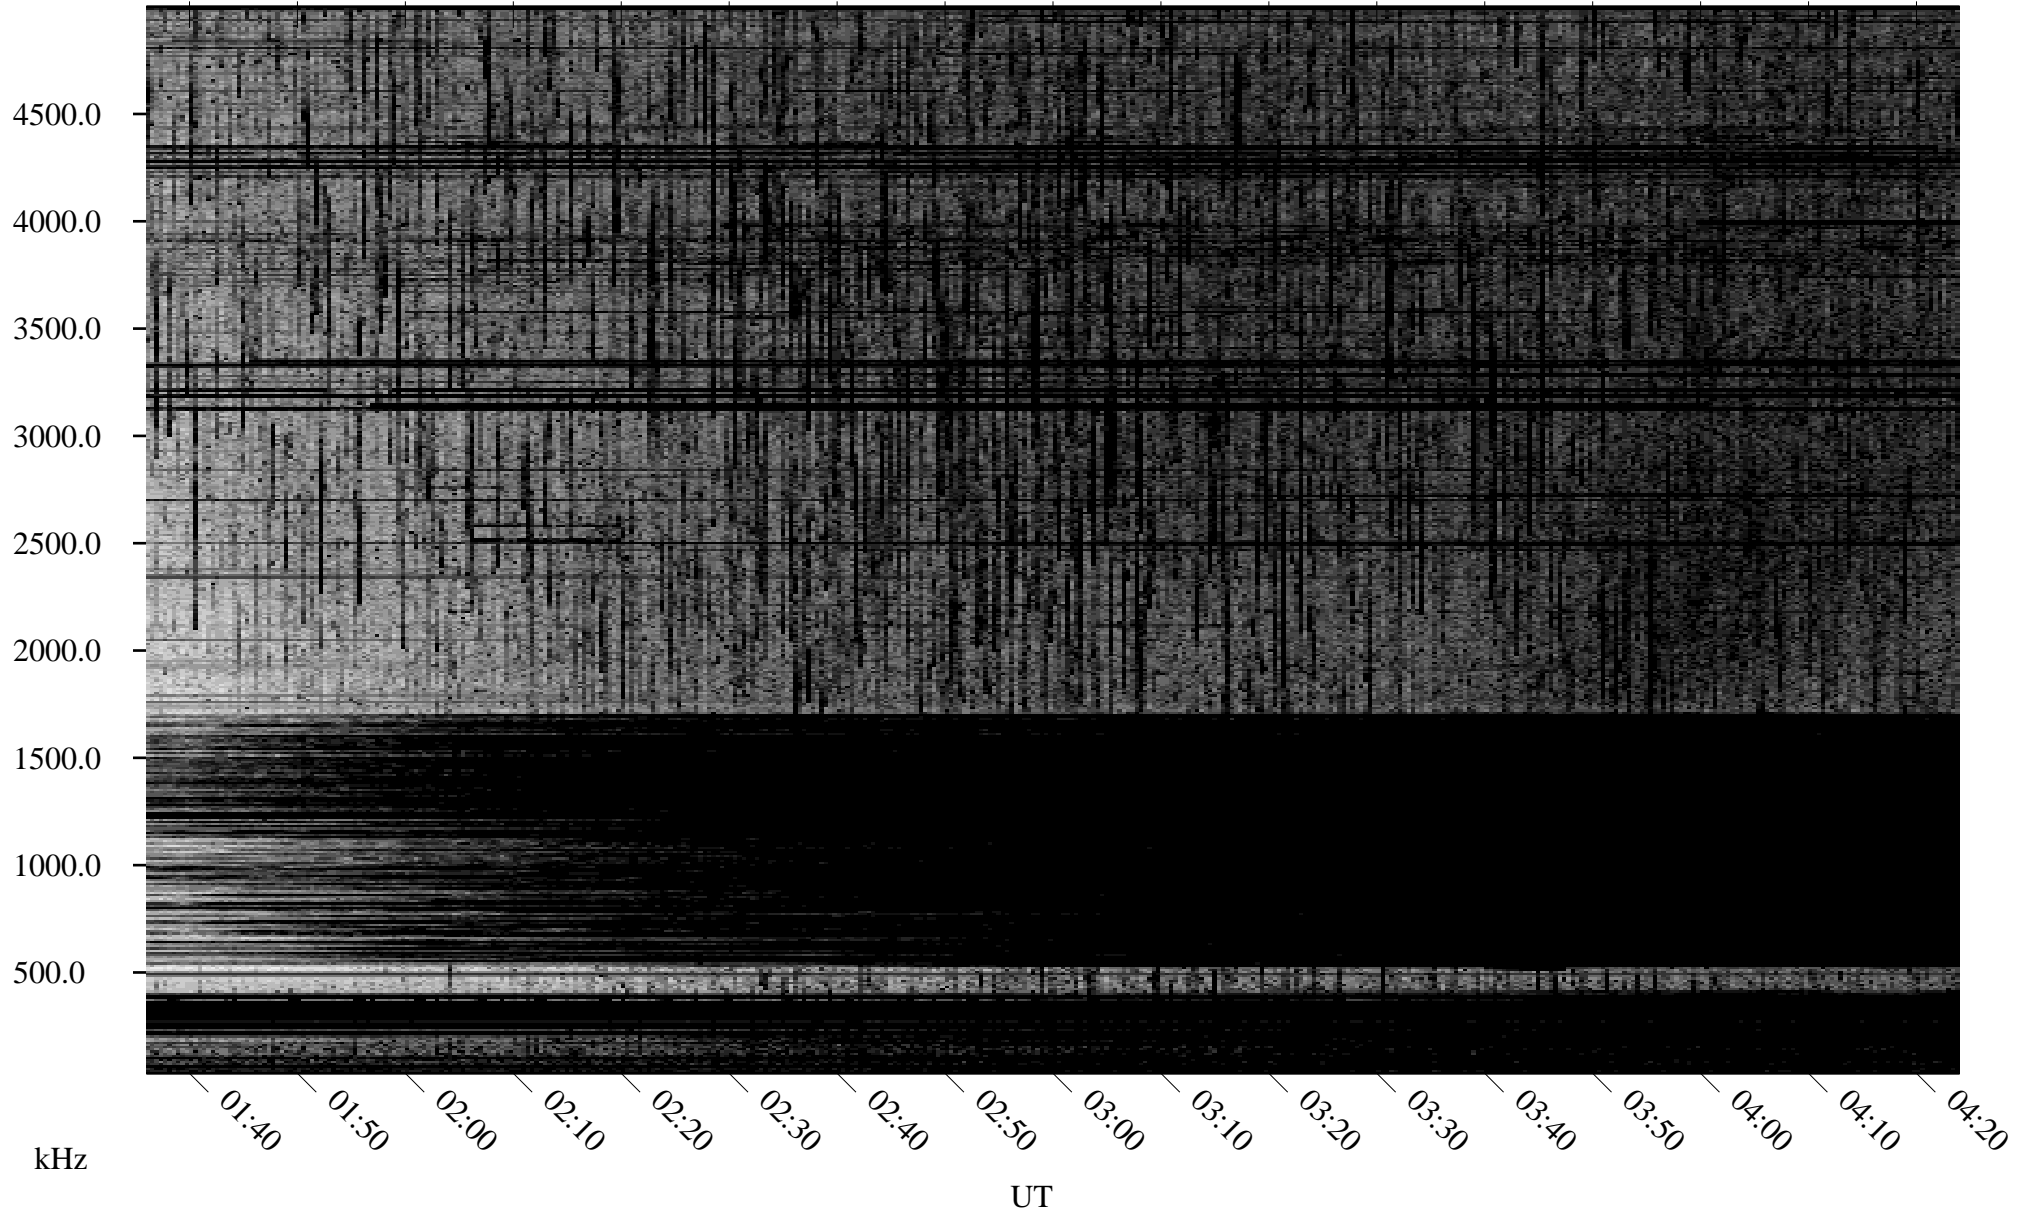

08/17/2009 Churchill, Manitoba

Linear Scale Black = 161 White = 15

ch09229l.r00SUm max_12

Page 1

08/17/2009 Churchill, Manitoba

Linear Scale Black = 161 White = 15

ch09229l.r00SUm max_12

Page 2

08/18/2009 Churchill, Manitoba

Linear Scale Black = 161 White = 15

ch092291.r00SUm max_12

Page 3

08/18/2009 Churchill, Manitoba

Linear Scale Black = 161 White = 15

ch09229l.r00SUm max_12

Page 4

08/18/2009 Churchill, Manitoba

Linear Scale Black = 161 White = 15

ch092291.r00SUm max_12

Page 5

08/18/2009 Churchill, Manitoba

Linear Scale Black = 161 White = 15

ch092291.r00SUm max_12

Page 6

08/18/2009 Churchill, Manitoba

Linear Scale Black = 161 White = 15

ch09229l.r00SUm max_12

Page 7

08/18/2009 Churchill, Manitoba

Linear Scale Black = 161 White = 15

ch092291.r00SUm max_12