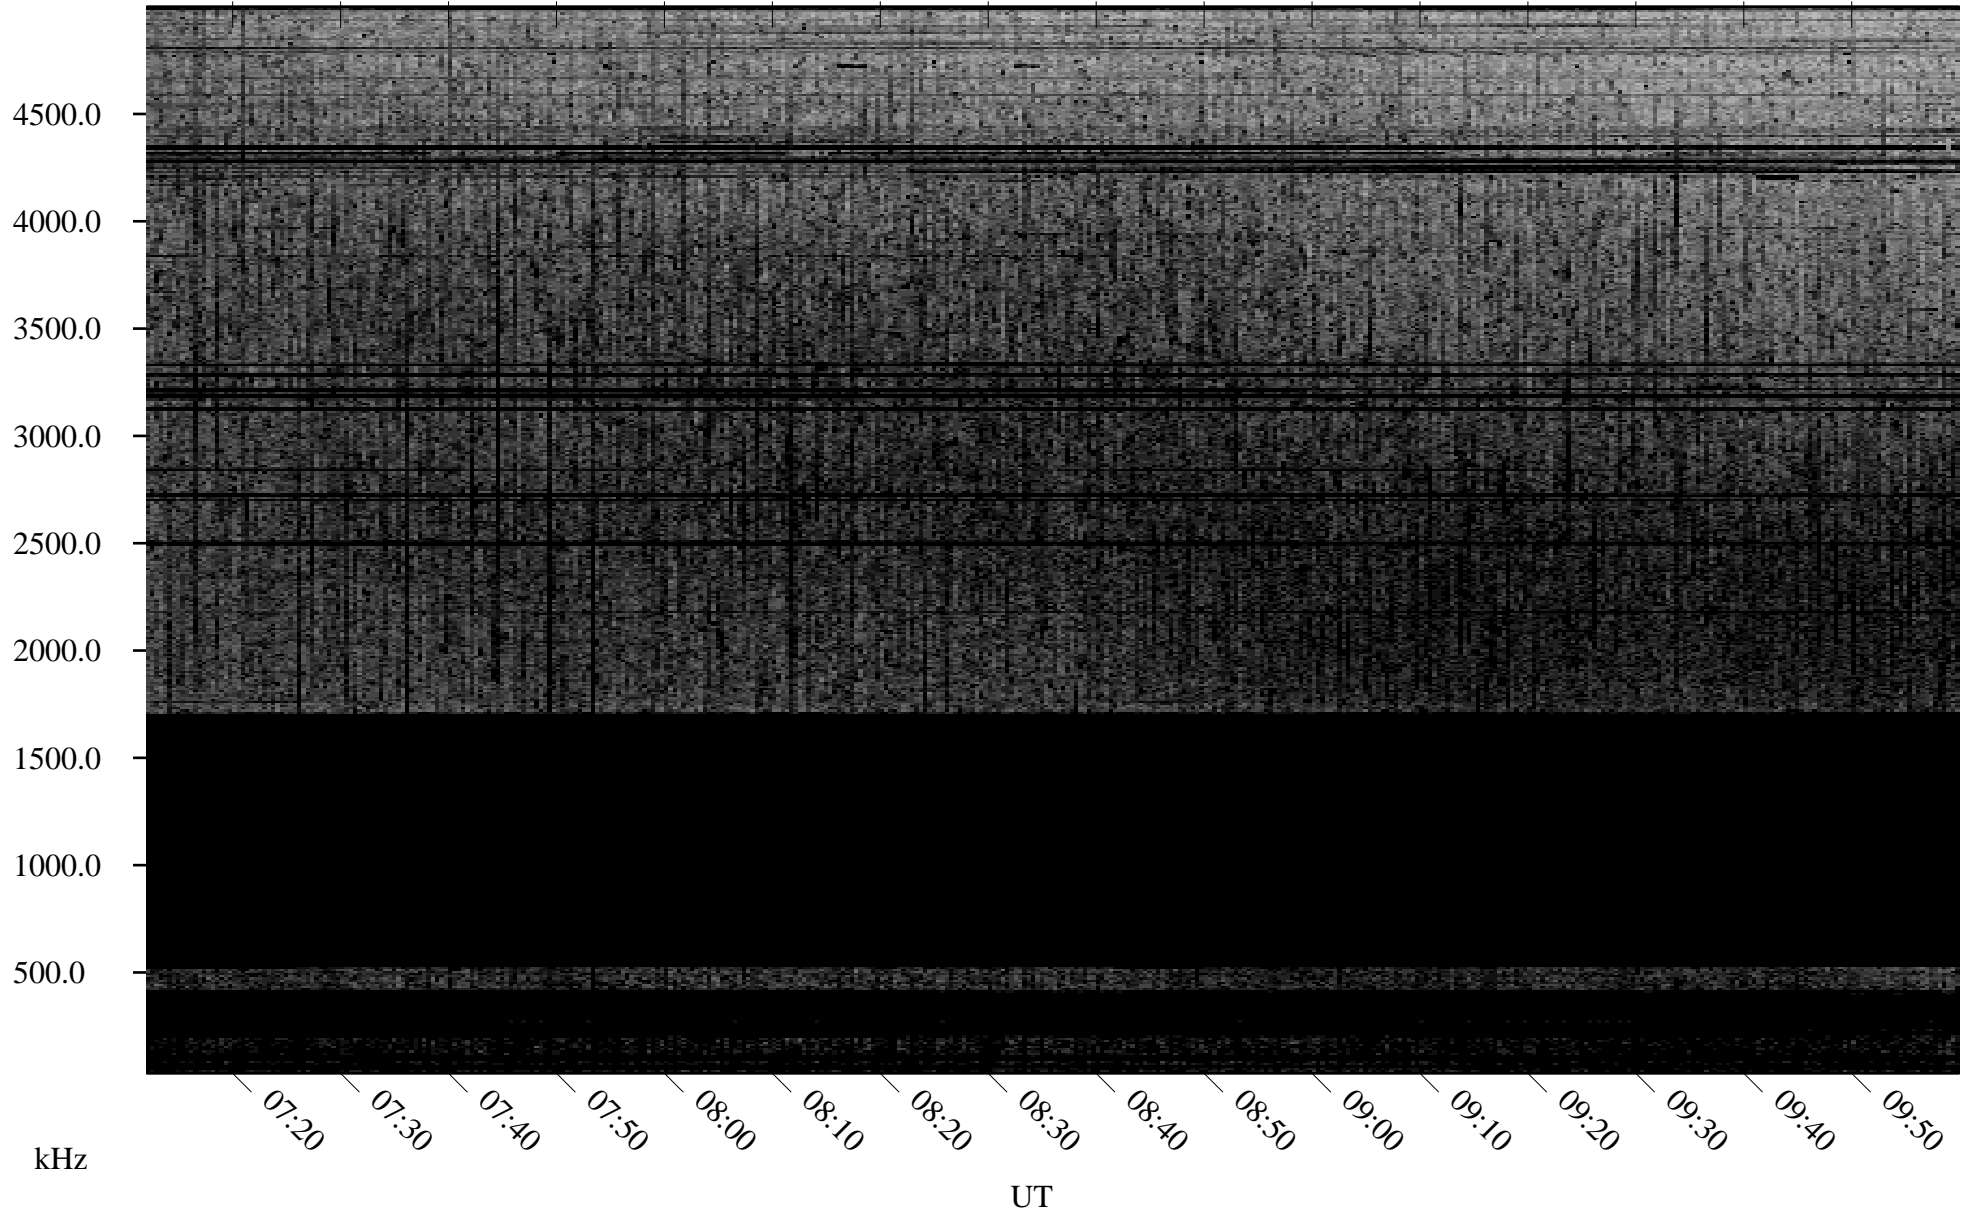

08/17/2009 Churchill, Manitoba

Linear Scale Black = 161 White = 15

ch09229l.r00SUm max_12

Page 1

08/17/2009 Churchill, Manitoba

Linear Scale Black = 161 White = 15

ch09229l.r00SUm max_12

Page 2

08/18/2009 Churchill, Manitoba

Linear Scale Black = 161 White = 15

ch092291.r00SUm max_12

Page 3

08/18/2009 Churchill, Manitoba

Linear Scale Black = 161 White = 15

ch09229l.r00SUm max_12

Page 4

08/18/2009 Churchill, Manitoba

Linear Scale Black = 161 White = 15

ch092291.r00SUm max_12

Page 5

08/18/2009 Churchill, Manitoba

Linear Scale Black = 161 White = 15

ch092291.r00SUm max_12

Page 6

08/18/2009 Churchill, Manitoba

Linear Scale Black = 161 White = 15

ch09229l.r00SUm max_12

Page 7

08/18/2009 Churchill, Manitoba

Linear Scale Black = 161 White = 15

ch092291.r00SUm max_12