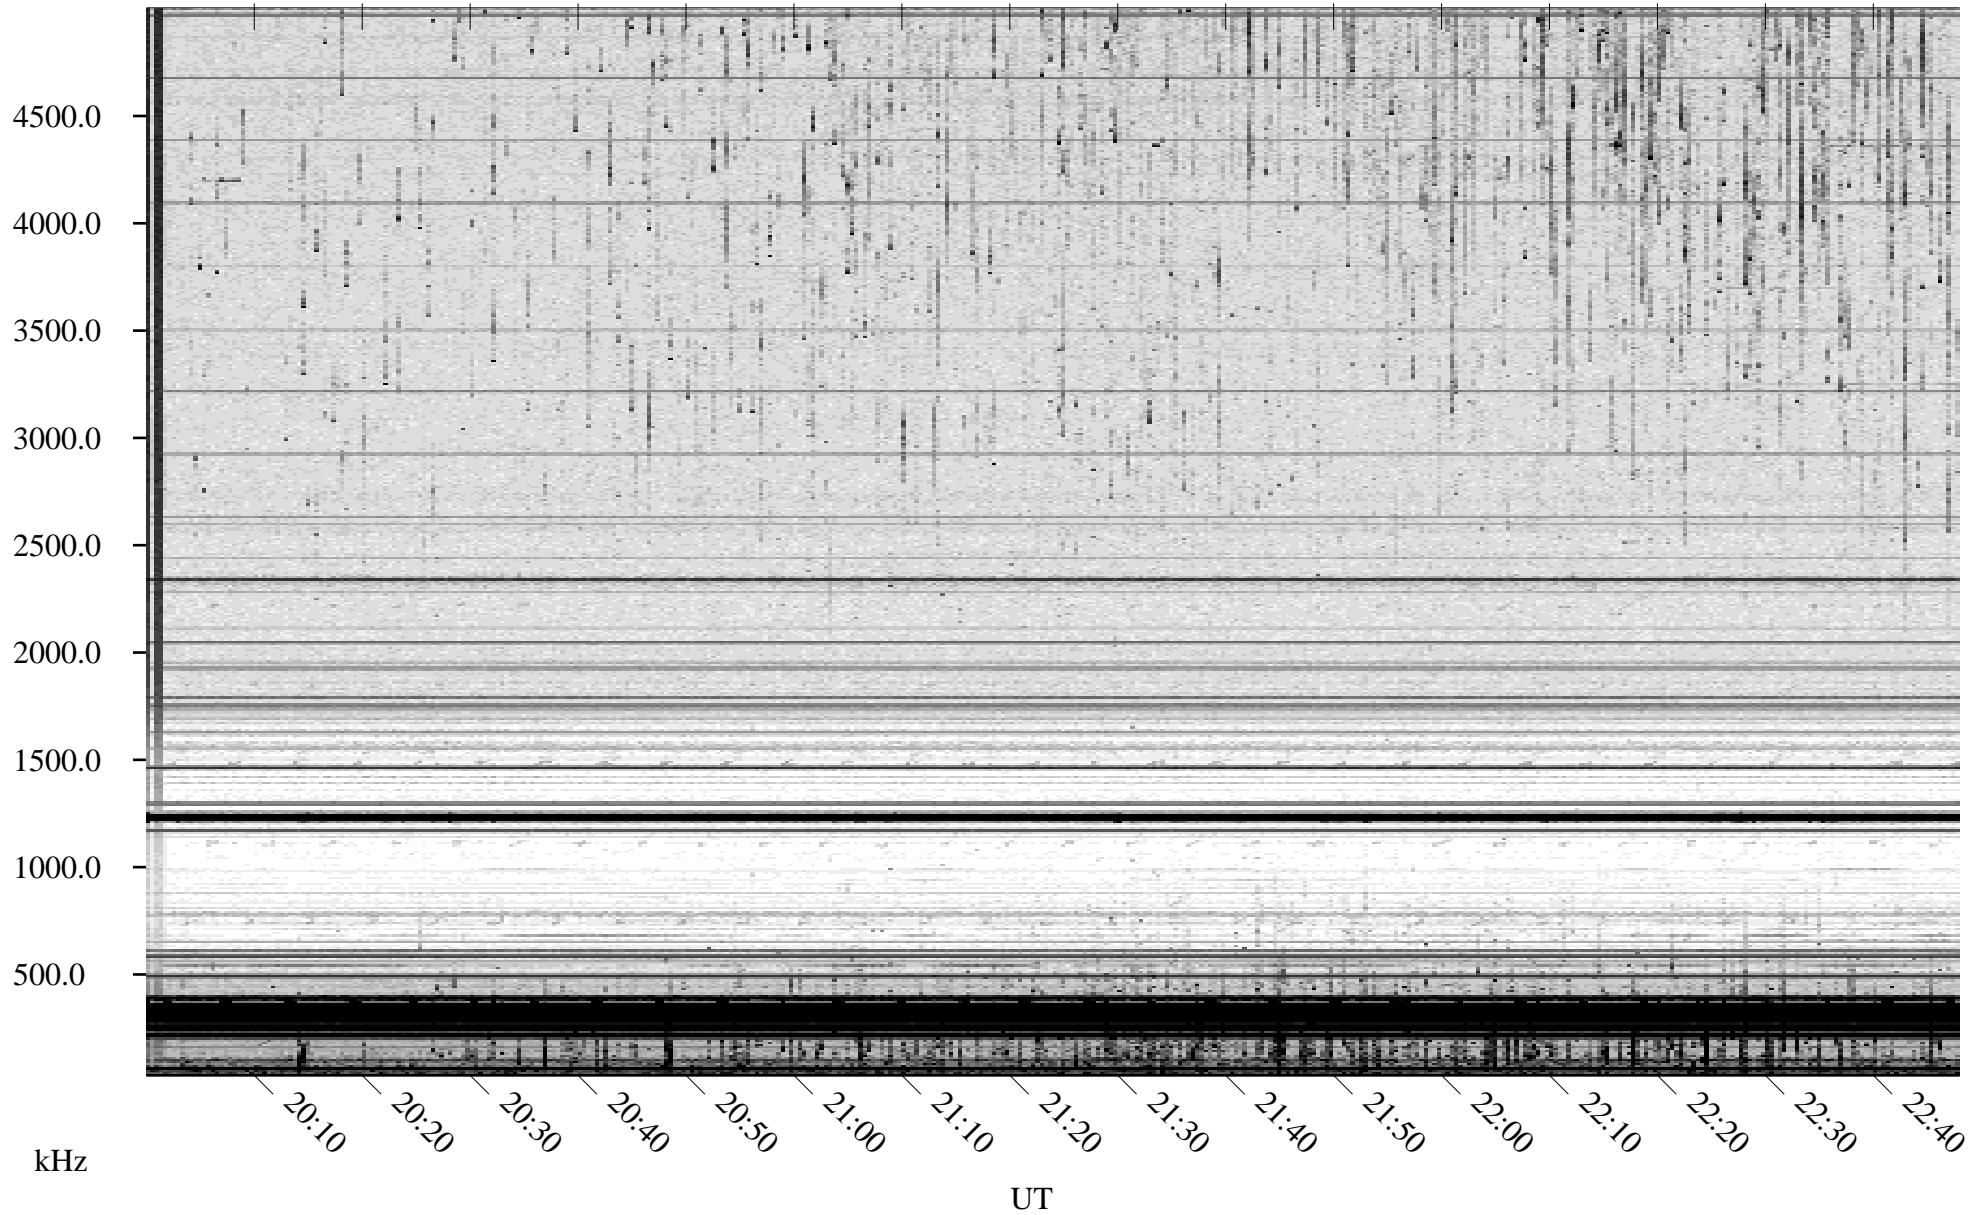

08/17/2009 Churchill, Manitoba

Linear Scale Black = 161 White = 15

ch09229l.r00SUm max_12

Page 1

08/17/2009 Churchill, Manitoba

Linear Scale Black = 161 White = 15

ch09229l.r00SUm max_12

Page 2

08/18/2009 Churchill, Manitoba

Linear Scale Black = 161 White = 15

ch092291.r00SUm max_12

Page 3

08/18/2009 Churchill, Manitoba

Linear Scale Black = 161 White = 15

ch09229l.r00SUm max_12

Page 4

08/18/2009 Churchill, Manitoba

Linear Scale Black = 161 White = 15

ch092291.r00SUm max_12

Page 5

08/18/2009 Churchill, Manitoba

Linear Scale Black = 161 White = 15

ch092291.r00SUm max_12

Page 6

08/18/2009 Churchill, Manitoba

Linear Scale Black = 161 White = 15

ch09229l.r00SUm max_12

Page 7

08/18/2009 Churchill, Manitoba

Linear Scale Black = 161 White = 15

ch092291.r00SUm max_12