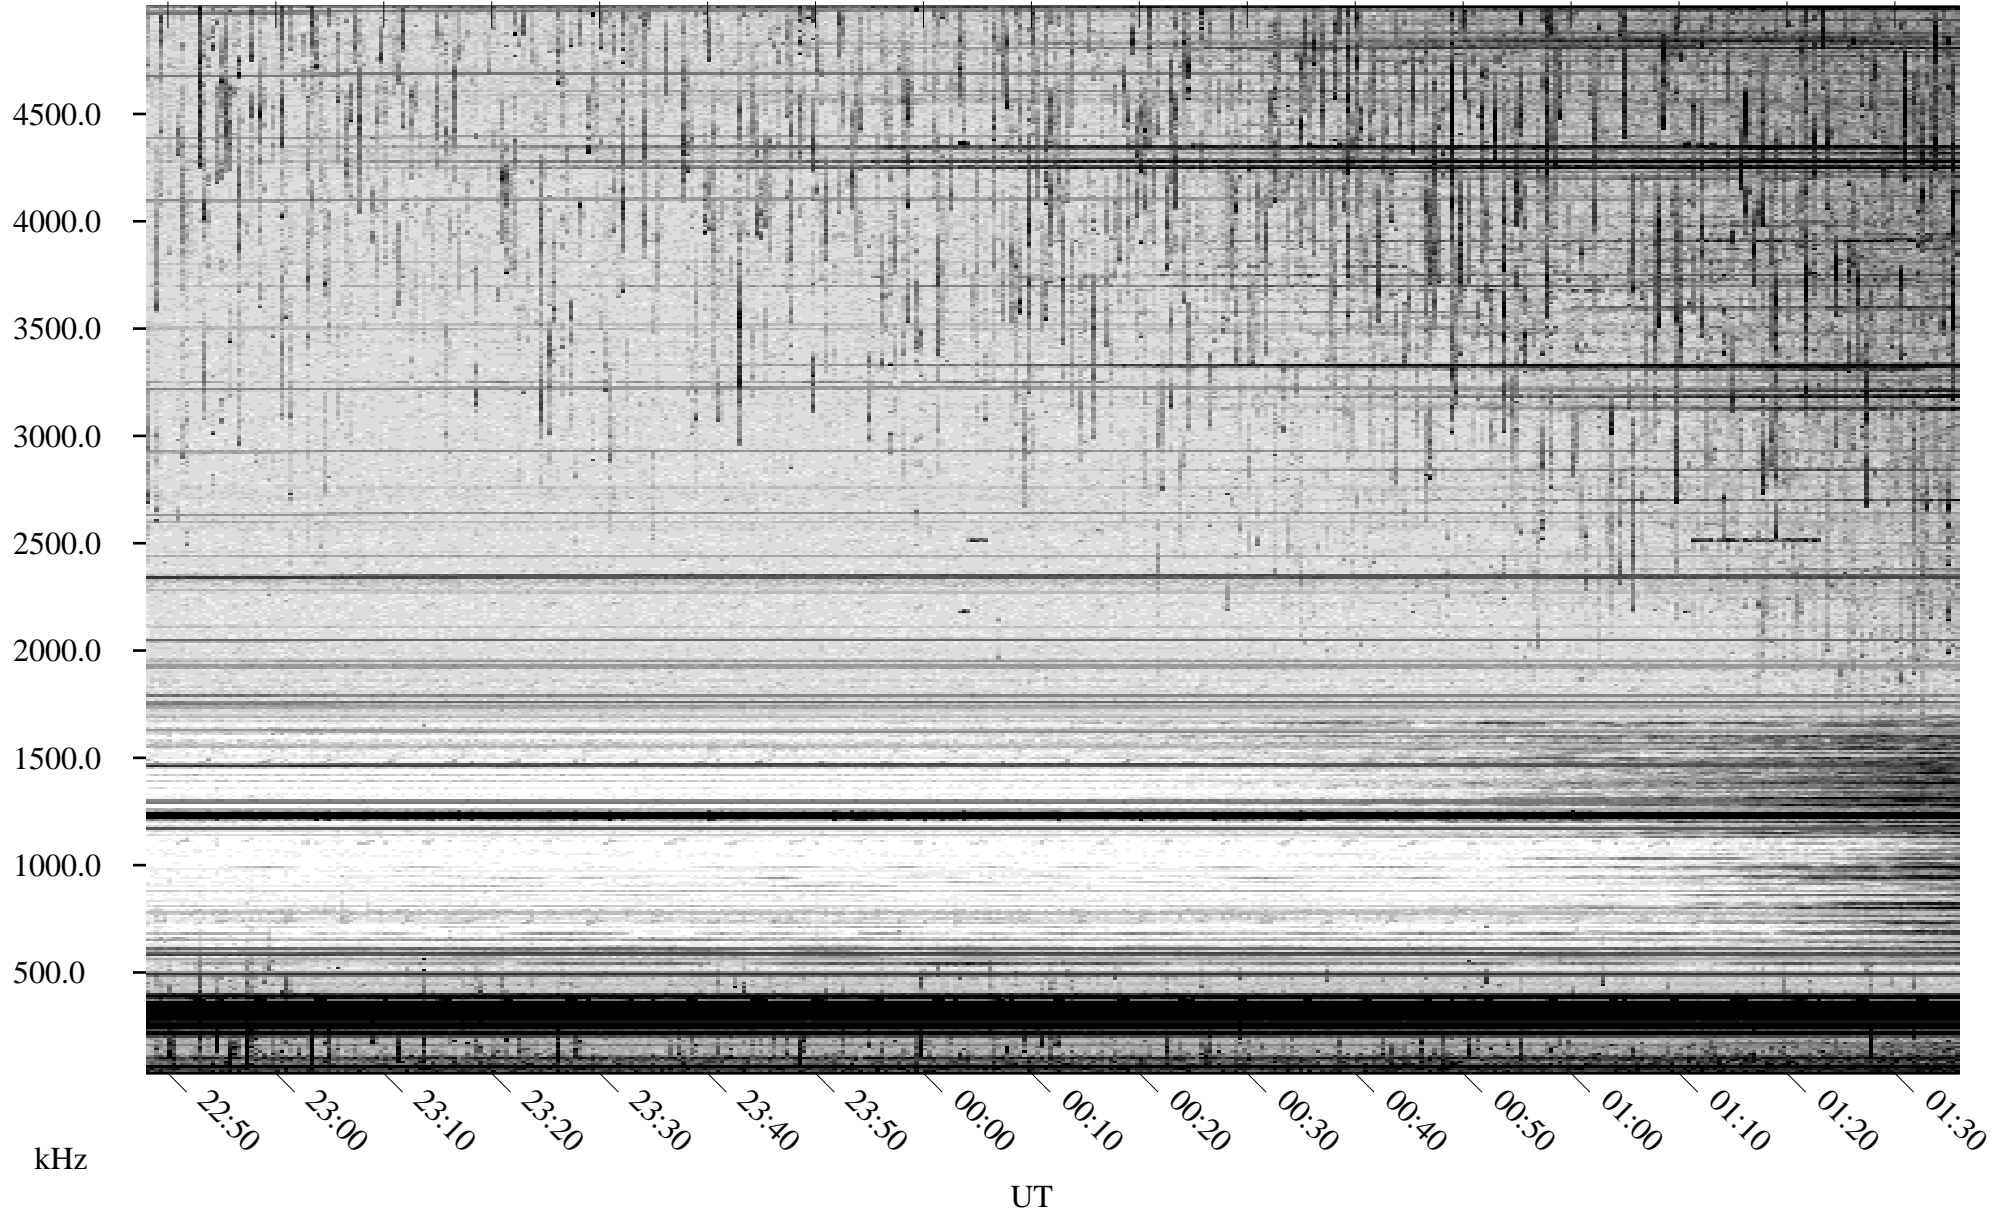

08/17/2009 Churchill, Manitoba

Linear Scale Black = 161 White = 15

ch09229l.r00SUm max_12

Page 1

08/17/2009 Churchill, Manitoba

Linear Scale Black = 161 White = 15

ch09229l.r00SUm max_12

Page 2

08/18/2009 Churchill, Manitoba

Linear Scale Black = 161 White = 15

ch092291.r00SUm max_12

Page 3

08/18/2009 Churchill, Manitoba

Linear Scale Black = 161 White = 15

ch09229l.r00SUm max_12

Page 4

08/18/2009 Churchill, Manitoba

Linear Scale Black = 161 White = 15

ch092291.r00SUm max_12

Page 5

08/18/2009 Churchill, Manitoba

Linear Scale Black = 161 White = 15

ch092291.r00SUm max_12

Page 6

08/18/2009 Churchill, Manitoba

Linear Scale Black = 161 White = 15

ch09229l.r00SUm max_12

Page 7

08/18/2009 Churchill, Manitoba

Linear Scale Black = 161 White = 15

ch092291.r00SUm max_12