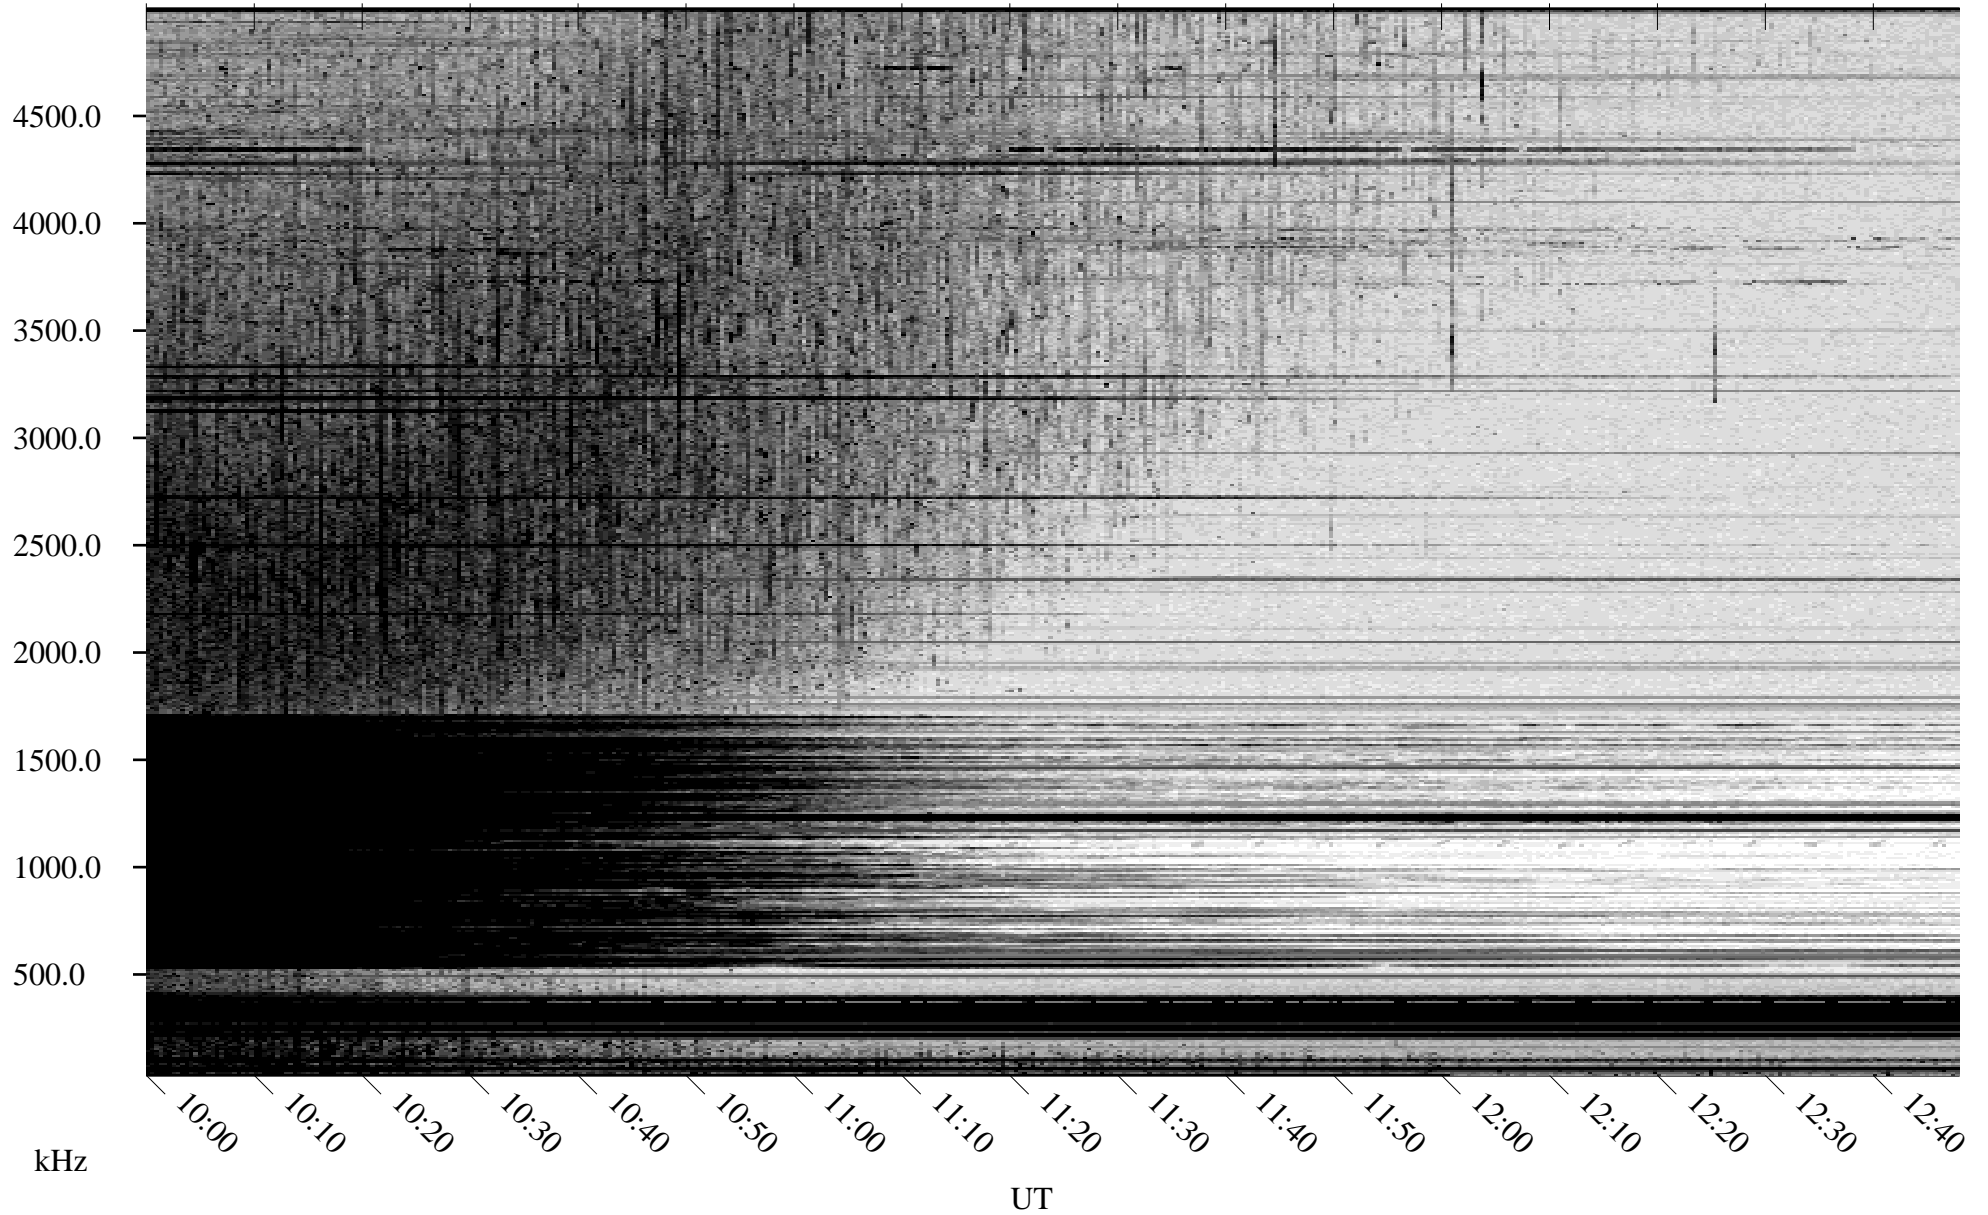

08/17/2009 Churchill, Manitoba

Linear Scale Black = 161 White = 15

ch09229l.r00SUm max_12

Page 1

08/17/2009 Churchill, Manitoba

Linear Scale Black = 161 White = 15

ch09229l.r00SUm max_12

Page 2

08/18/2009 Churchill, Manitoba

Linear Scale Black = 161 White = 15

ch092291.r00SUm max_12

Page 3

08/18/2009 Churchill, Manitoba

Linear Scale Black = 161 White = 15

ch09229l.r00SUm max_12

Page 4

08/18/2009 Churchill, Manitoba

Linear Scale Black = 161 White = 15

ch092291.r00SUm max_12

Page 5

08/18/2009 Churchill, Manitoba

Linear Scale Black = 161 White = 15

ch092291.r00SUm max_12

Page 6

08/18/2009 Churchill, Manitoba

Linear Scale Black = 161 White = 15

ch09229l.r00SUm max_12

Page 7

08/18/2009 Churchill, Manitoba

Linear Scale Black = 161 White = 15

ch092291.r00SUm max_12