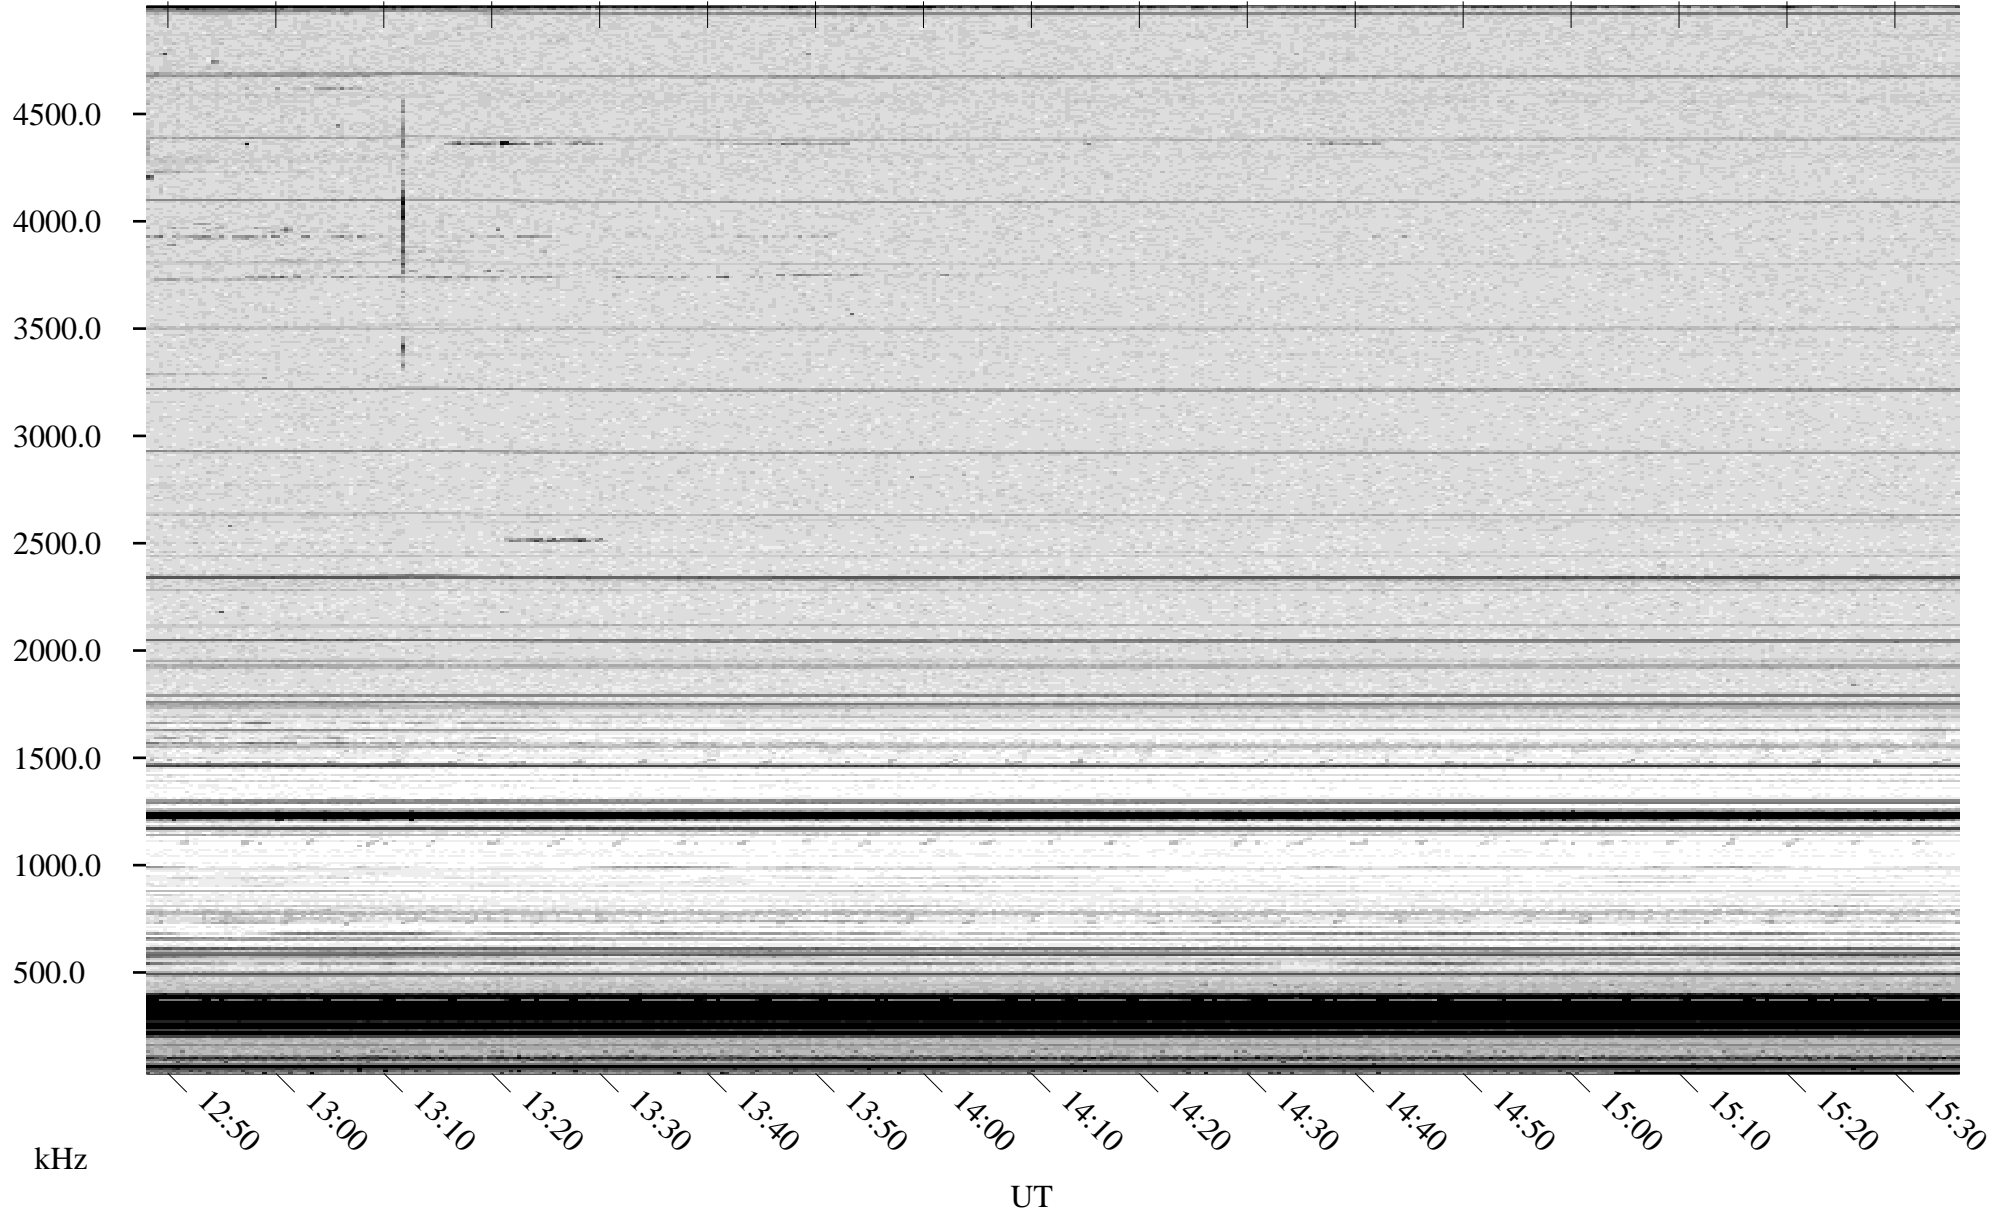

08/17/2009 Churchill, Manitoba

Linear Scale Black = 161 White = 15

ch09229l.r00SUm max_12

Page 1

08/17/2009 Churchill, Manitoba

Linear Scale Black = 161 White = 15

ch09229l.r00SUm max_12

Page 2

08/18/2009 Churchill, Manitoba

Linear Scale Black = 161 White = 15

ch092291.r00SUm max_12

Page 3

08/18/2009 Churchill, Manitoba

Linear Scale Black = 161 White = 15

ch09229l.r00SUm max_12

Page 4

08/18/2009 Churchill, Manitoba

Linear Scale Black = 161 White = 15

ch092291.r00SUm max_12

Page 5

08/18/2009 Churchill, Manitoba

Linear Scale Black = 161 White = 15

ch092291.r00SUm max_12

Page 6

08/18/2009 Churchill, Manitoba

Linear Scale Black = 161 White = 15

ch09229l.r00SUm max_12

Page 7

08/18/2009 Churchill, Manitoba

Linear Scale Black = 161 White = 15

ch092291.r00SUm max_12