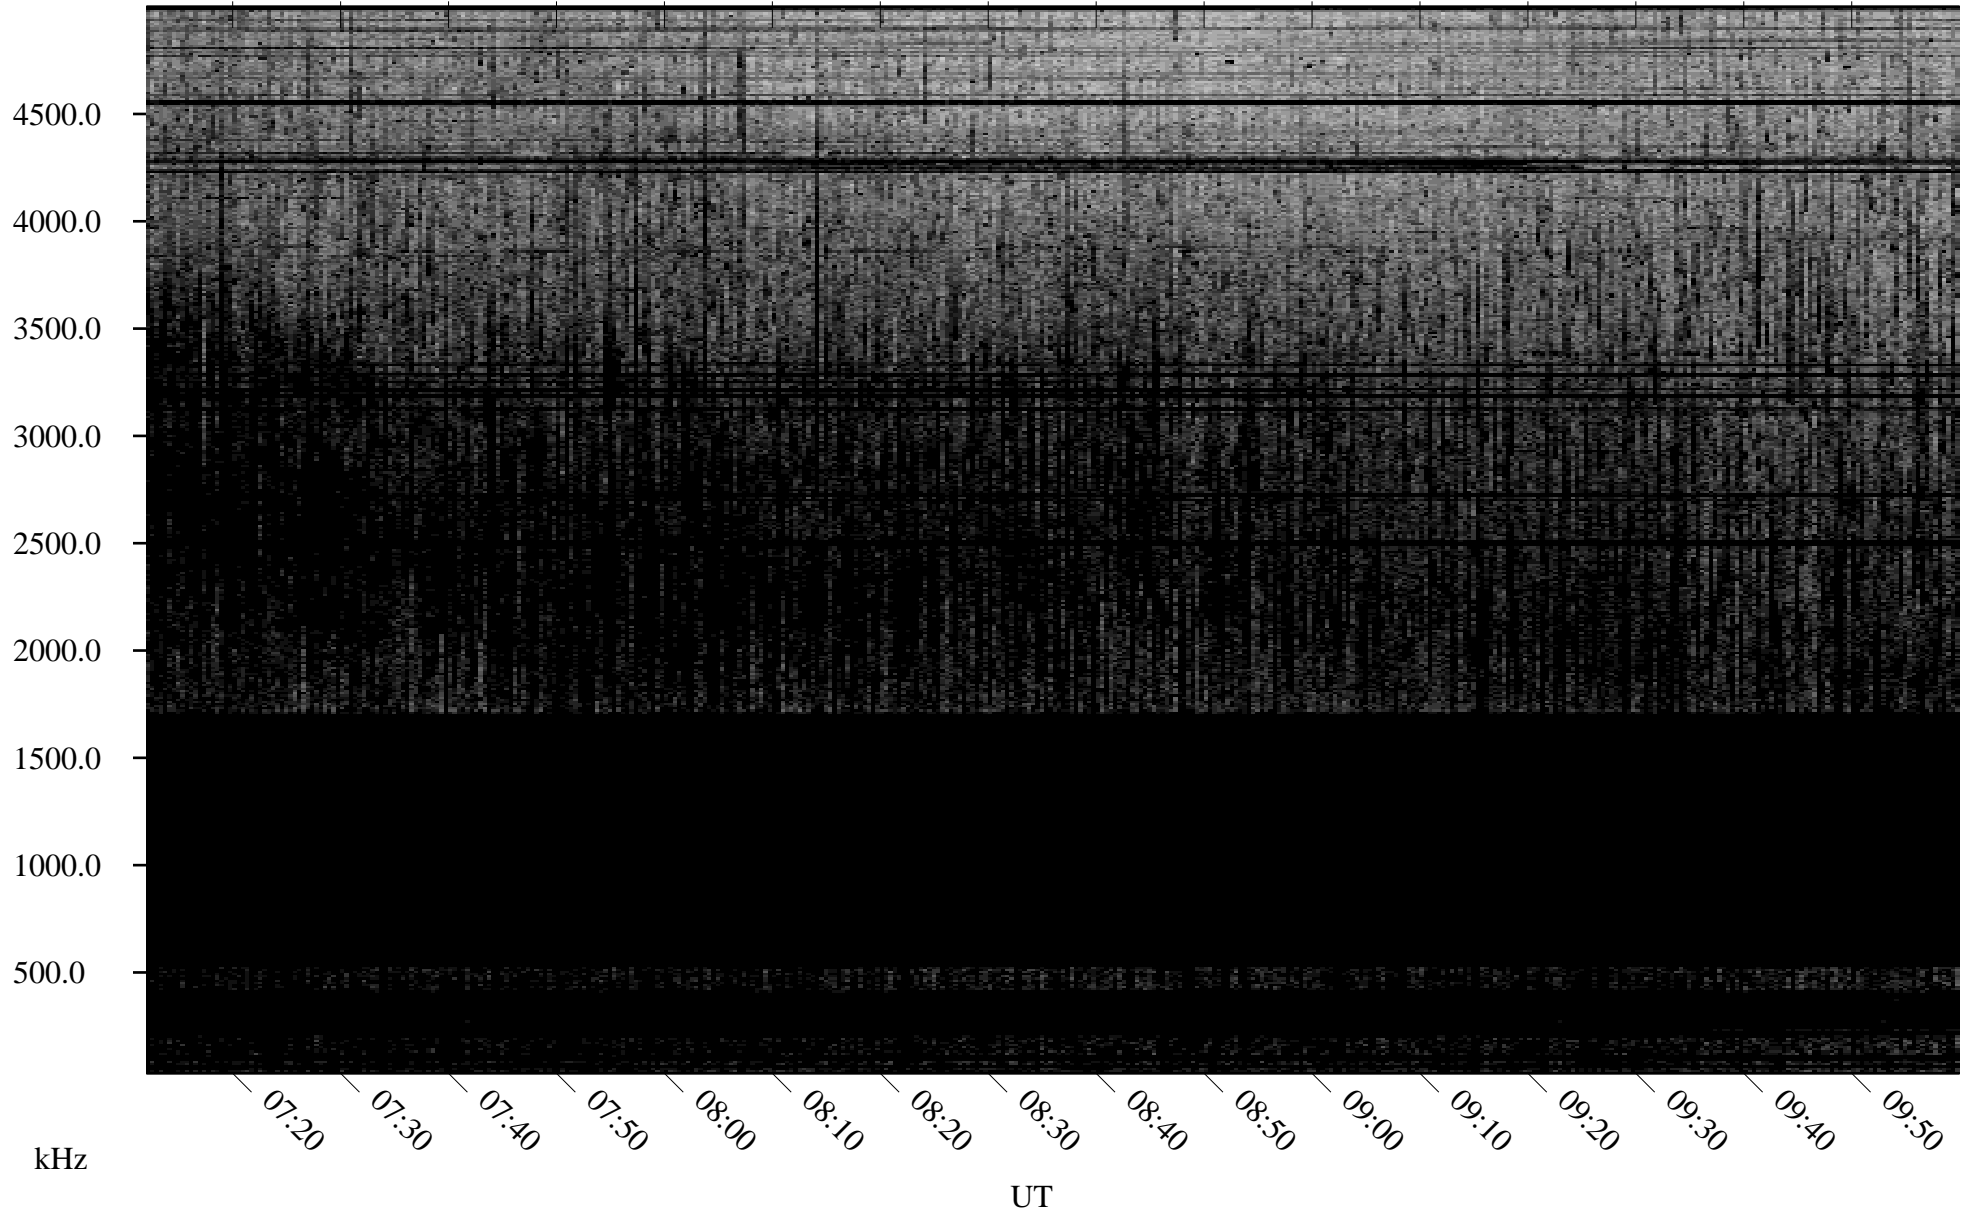

08/18/2009 Churchill, Manitoba

Linear Scale Black = 161 White = 15

ch09230l.r00SUm max_12

Page 1

08/18/2009 Churchill, Manitoba

Linear Scale Black = 161 White = 15

ch09230l.r00SUm max_12

Page 2

08/19/2009 Churchill, Manitoba

Linear Scale Black = 161 White = 15

ch09230l.r00SUm max_12

Page 3

08/19/2009 Churchill, Manitoba

Linear Scale Black = 161 White = 15

ch09230l.r00SUm max_12

Page 4

08/19/2009 Churchill, Manitoba

Linear Scale Black = 161 White = 15

ch09230l.r00SUm max_12

Page 5

08/19/2009 Churchill, Manitoba

Linear Scale Black = 161 White = 15

ch09230l.r00SUm max_12