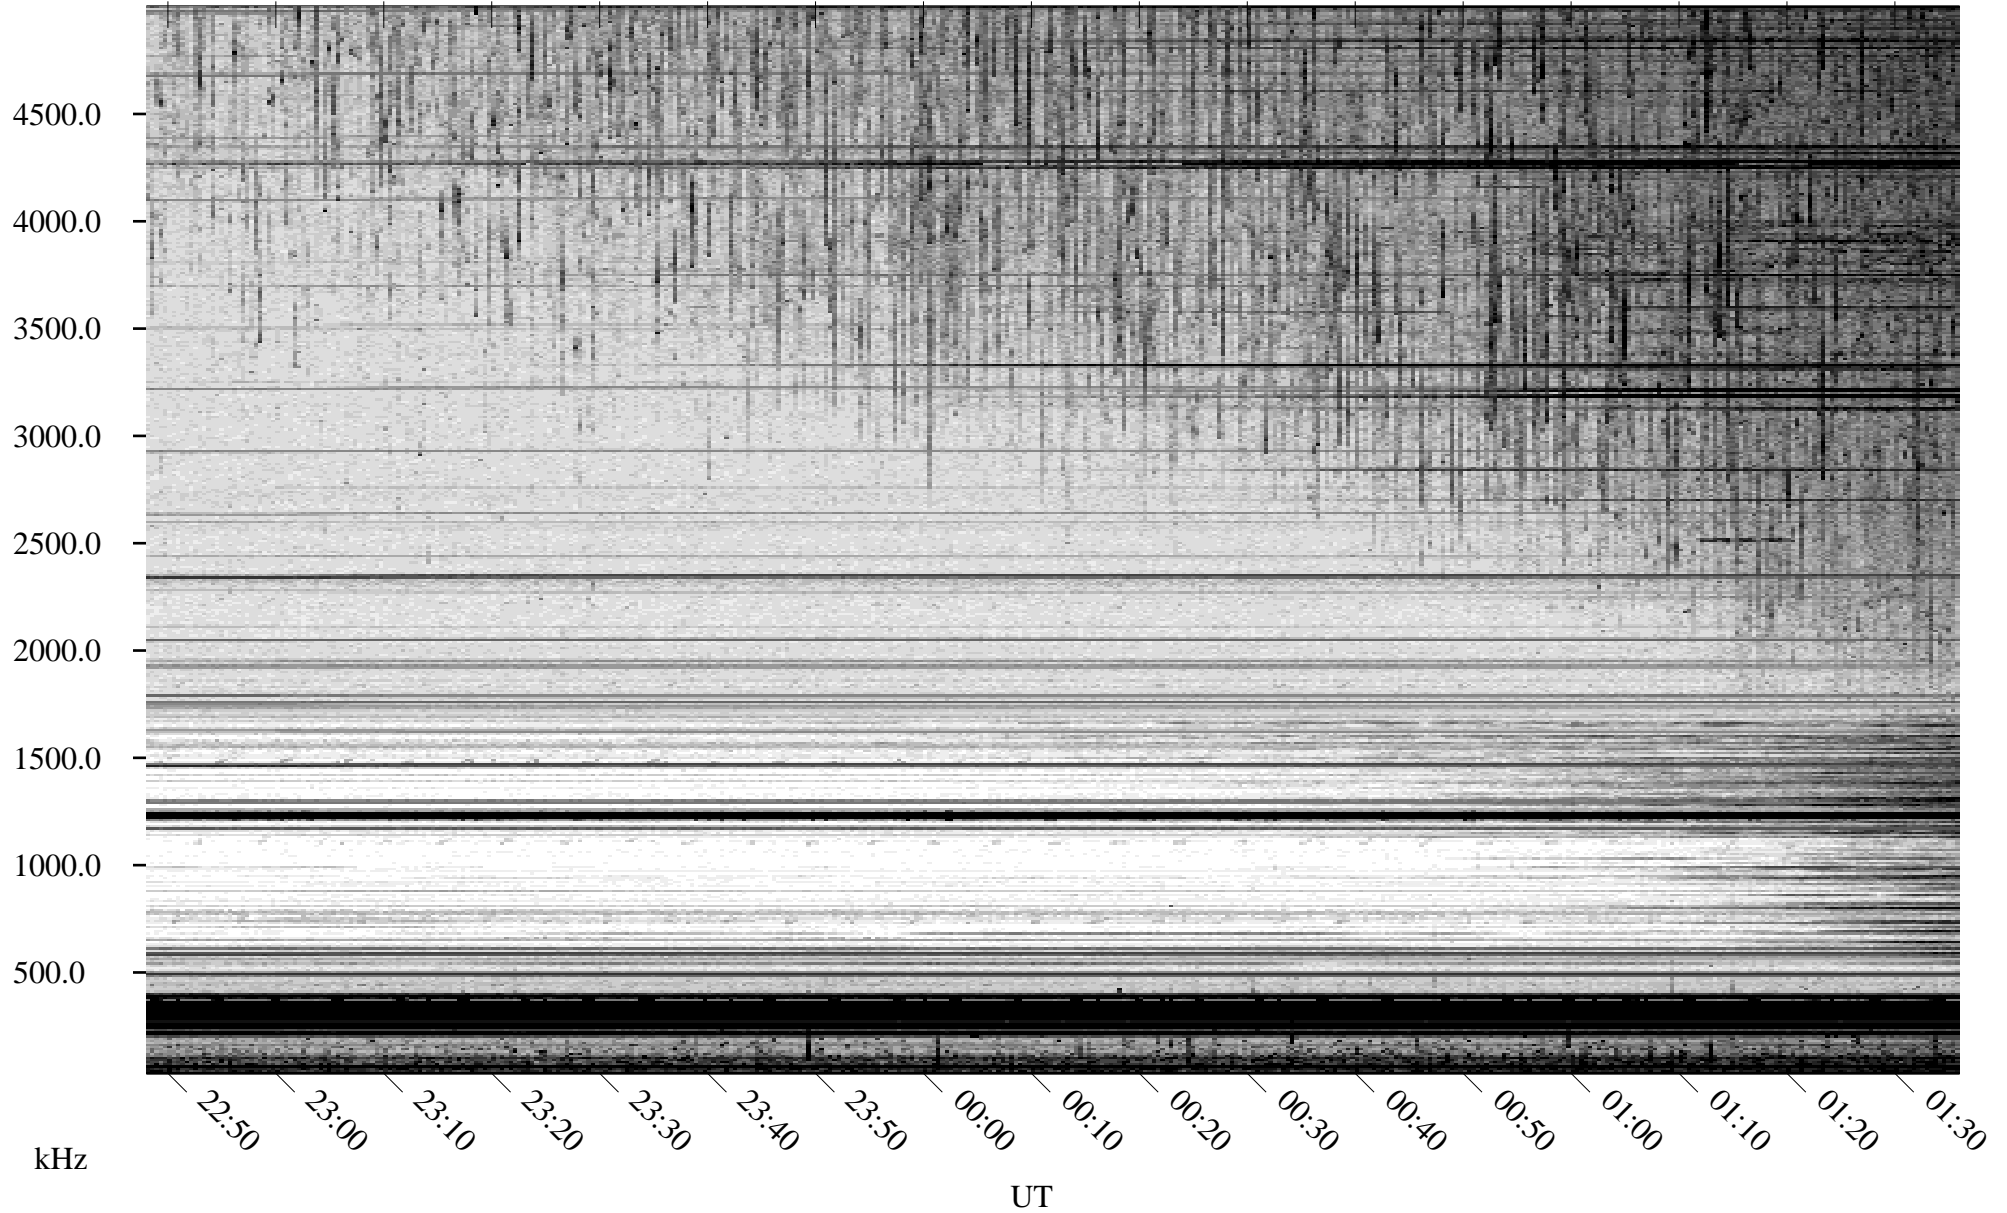

08/18/2009 Churchill, Manitoba

Linear Scale Black = 161 White = 15

ch09230l.r00SUm max_12

Page 1

08/18/2009 Churchill, Manitoba

Linear Scale Black = 161 White = 15

ch09230l.r00SUm max_12

Page 2

08/19/2009 Churchill, Manitoba

Linear Scale Black = 161 White = 15

ch09230l.r00SUm max_12

Page 3

08/19/2009 Churchill, Manitoba

Linear Scale Black = 161 White = 15

ch09230l.r00SUm max_12

Page 4

08/19/2009 Churchill, Manitoba

Linear Scale Black = 161 White = 15

ch09230l.r00SUm max_12

Page 5

08/19/2009 Churchill, Manitoba

Linear Scale Black = 161 White = 15

ch09230l.r00SUm max_12