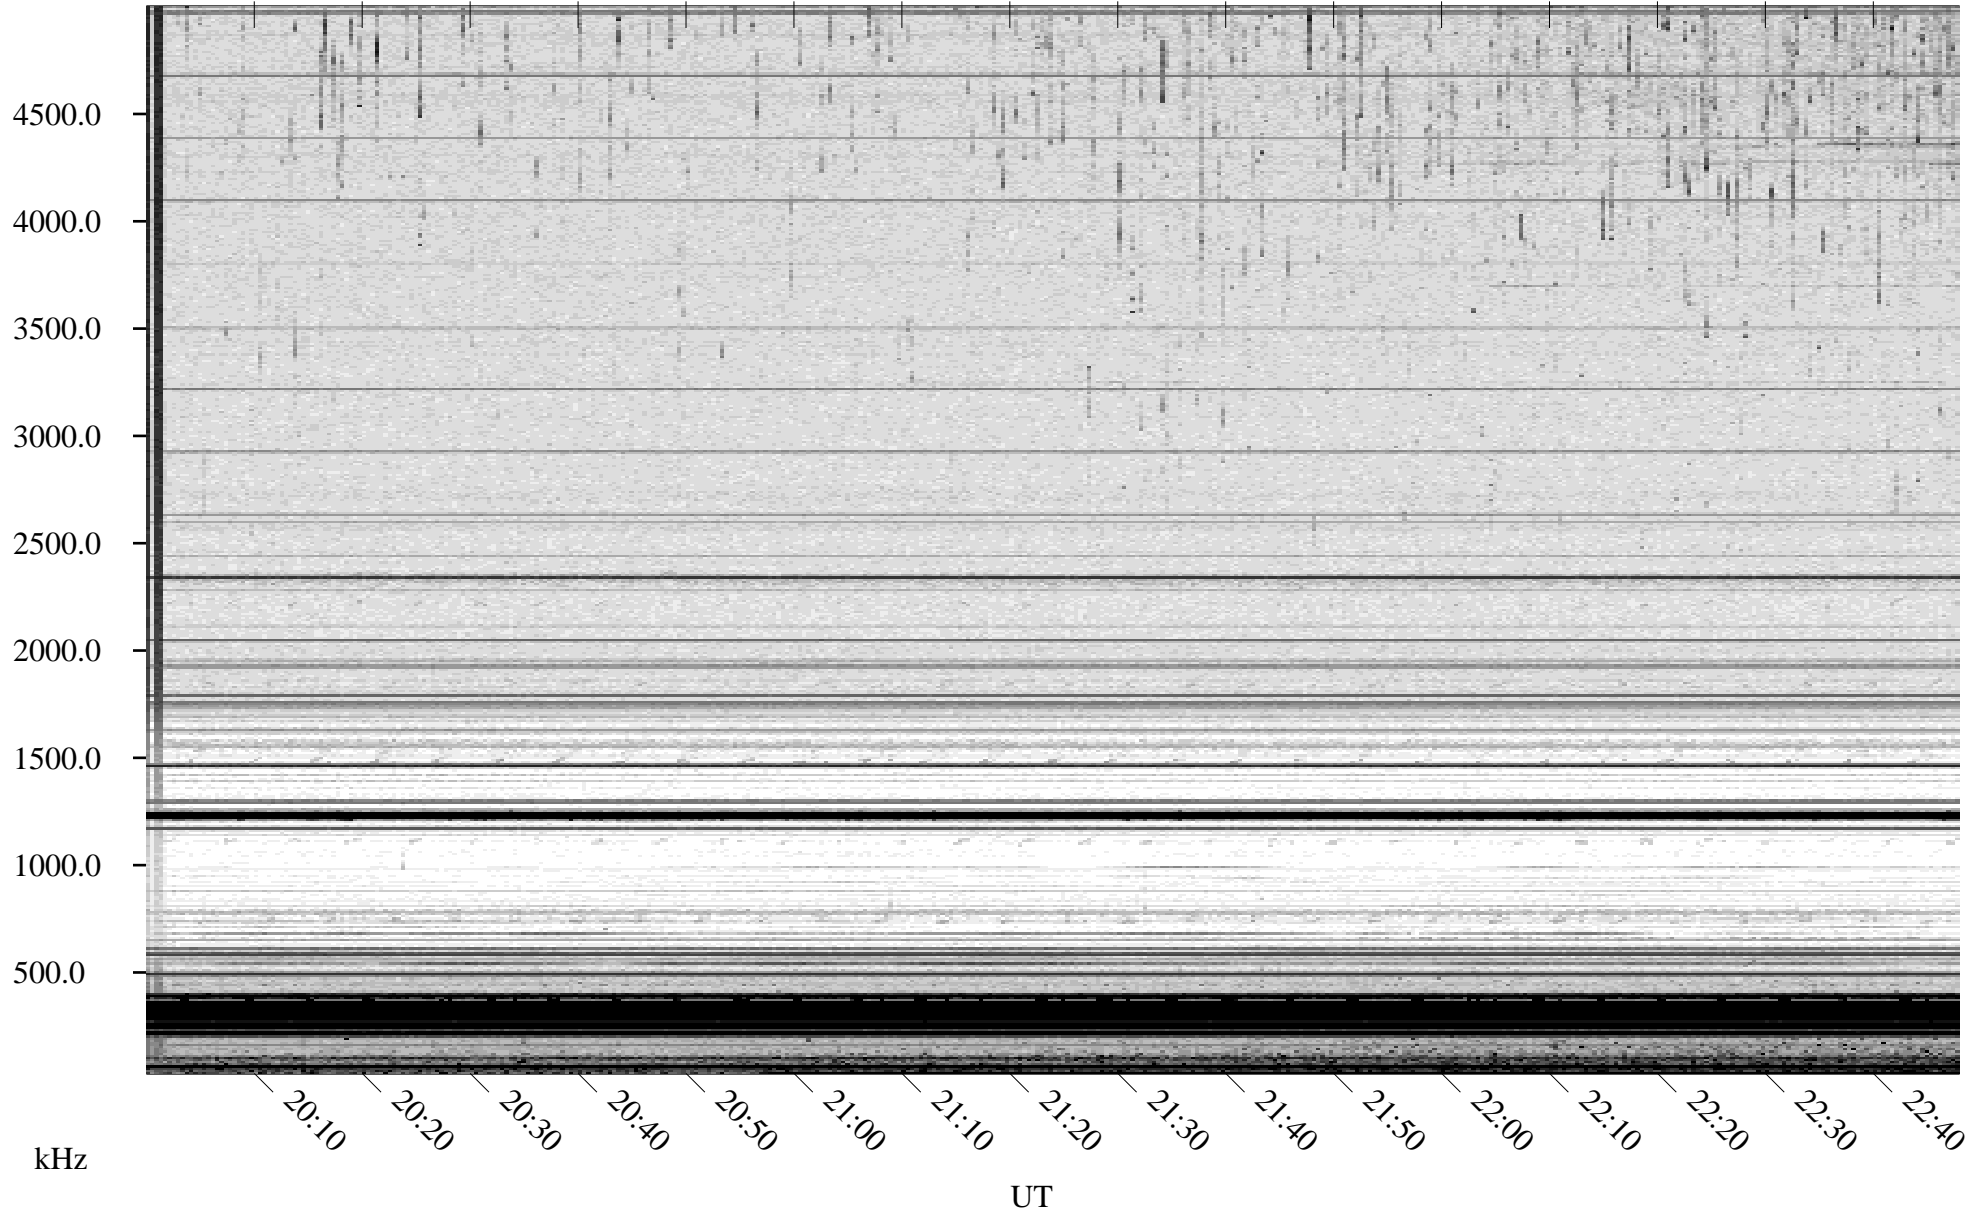

08/18/2009 Churchill, Manitoba

Linear Scale Black = 161 White = 15

ch09230l.r00SUm max_12

Page 1

08/18/2009 Churchill, Manitoba

Linear Scale Black = 161 White = 15

ch09230l.r00SUm max_12

Page 2

08/19/2009 Churchill, Manitoba

Linear Scale Black = 161 White = 15

ch09230l.r00SUm max_12

Page 3

08/19/2009 Churchill, Manitoba

Linear Scale Black = 161 White = 15

ch09230l.r00SUm max_12

Page 4

08/19/2009 Churchill, Manitoba

Linear Scale Black = 161 White = 15

ch09230l.r00SUm max_12

Page 5

08/19/2009 Churchill, Manitoba

Linear Scale Black = 161 White = 15

ch09230l.r00SUm max_12