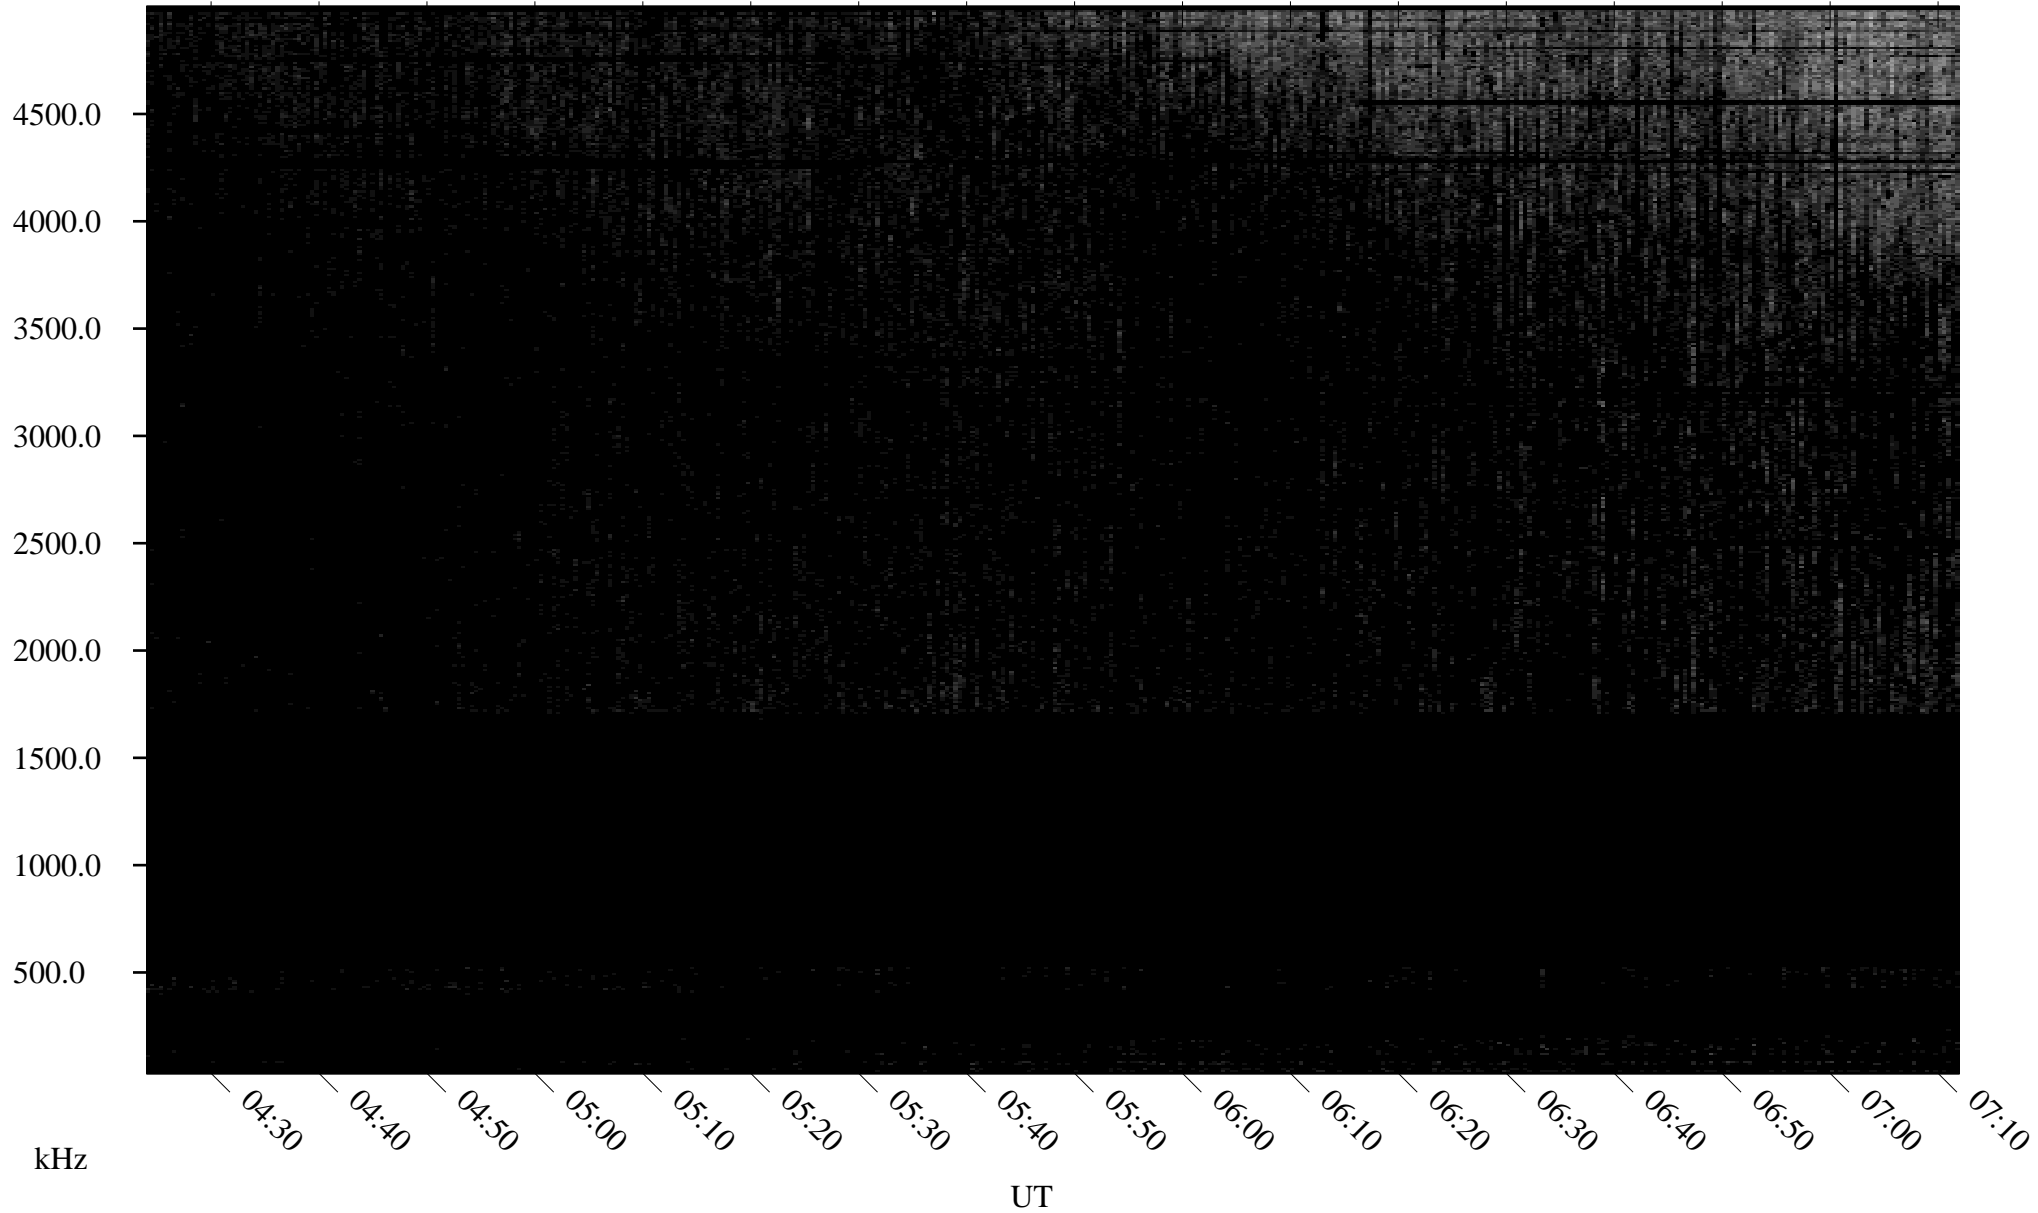

08/18/2009 Churchill, Manitoba

Linear Scale Black = 161 White = 15

ch09230l.r00SUm max_12

Page 1

08/18/2009 Churchill, Manitoba

Linear Scale Black = 161 White = 15

ch09230l.r00SUm max_12

Page 2

08/19/2009 Churchill, Manitoba

Linear Scale Black = 161 White = 15

ch09230l.r00SUm max_12

Page 3

08/19/2009 Churchill, Manitoba

Linear Scale Black = 161 White = 15

ch09230l.r00SUm max_12

Page 4

08/19/2009 Churchill, Manitoba

Linear Scale Black = 161 White = 15

ch09230l.r00SUm max_12

Page 5

08/19/2009 Churchill, Manitoba

Linear Scale Black = 161 White = 15

ch09230l.r00SUm max_12