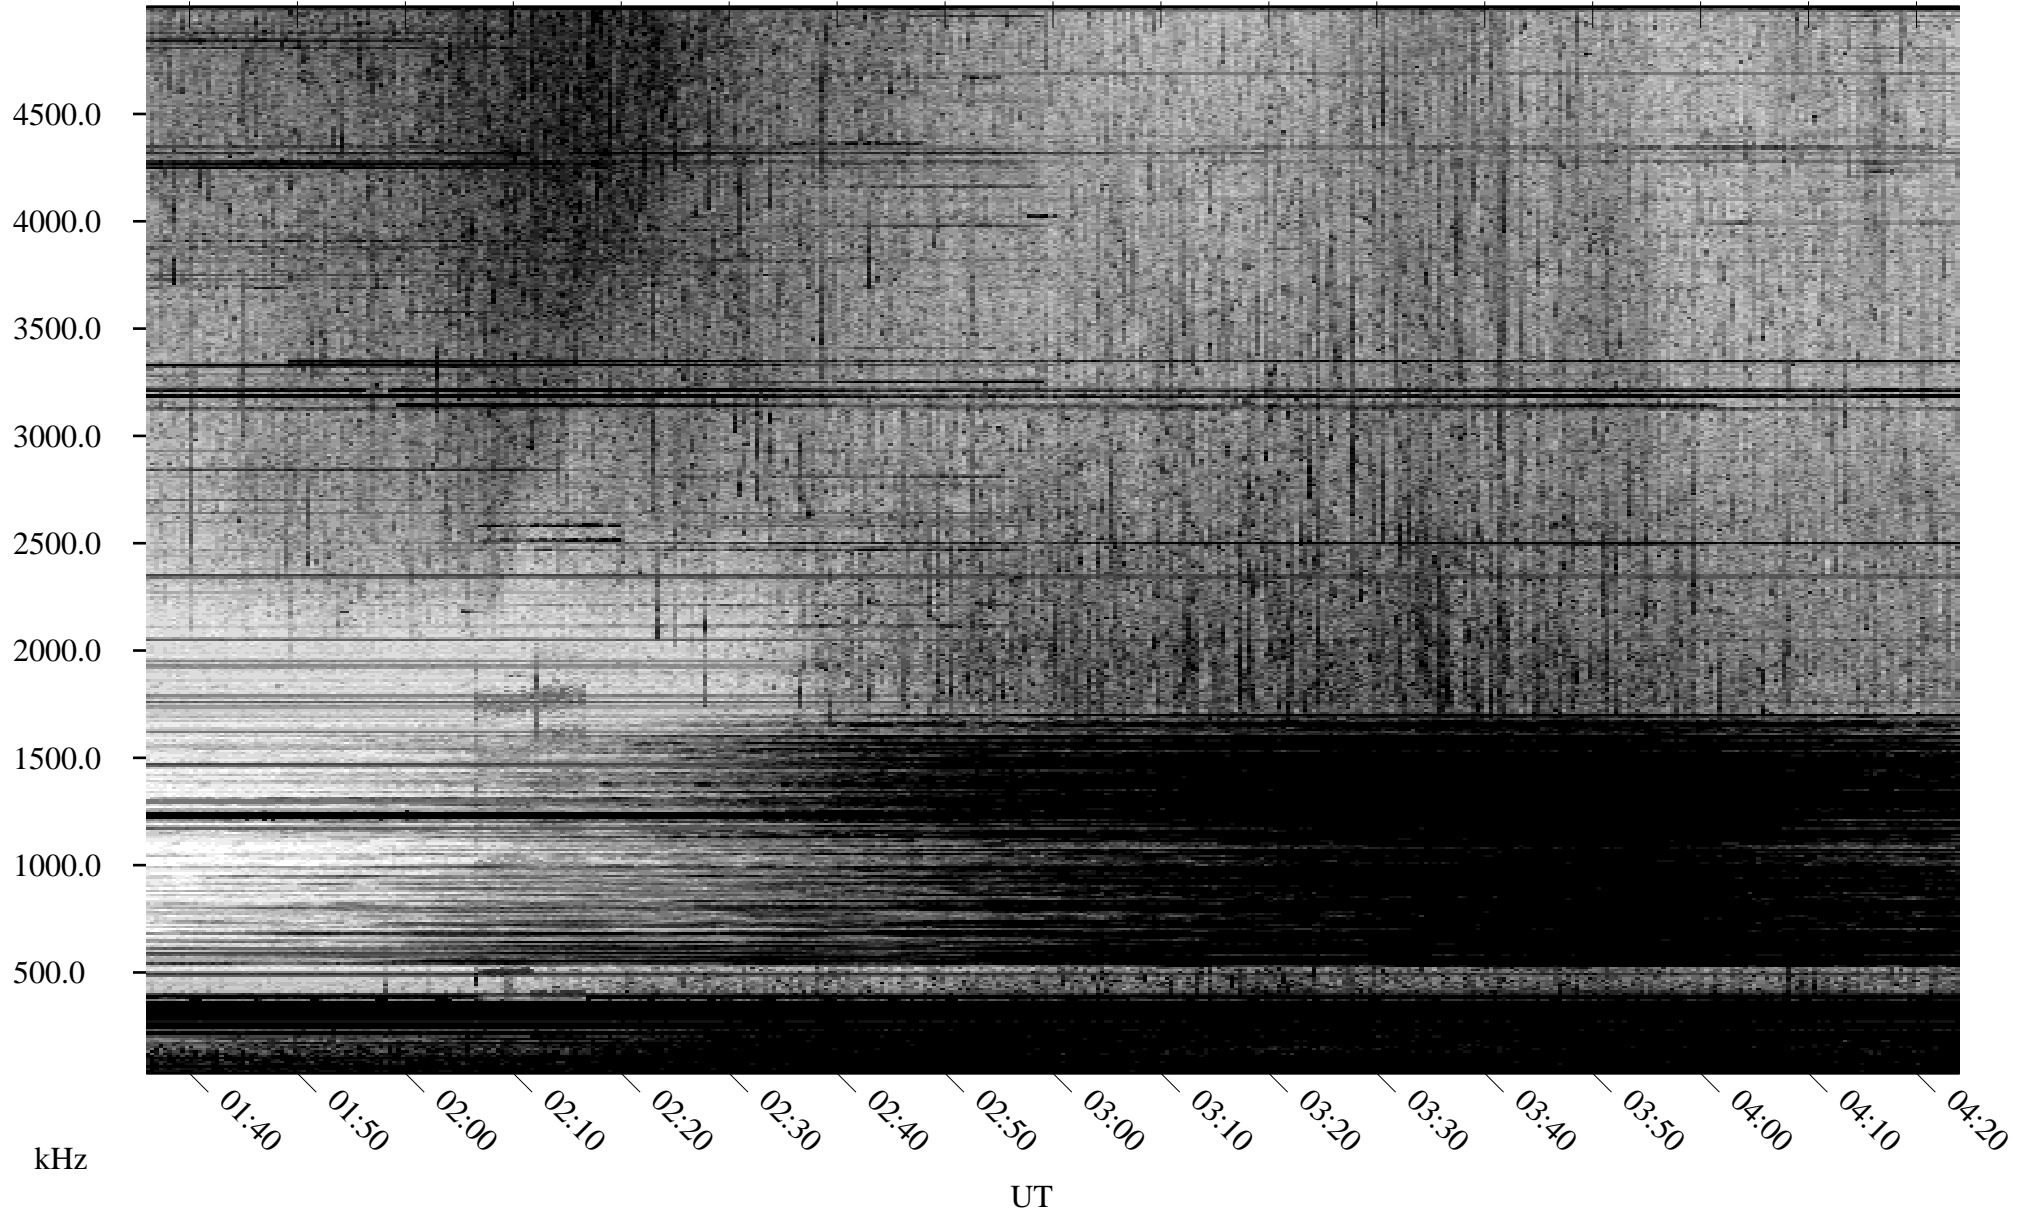

# 08/19/2009 Churchill, Manitoba

Linear Scale    Black = 161    White = 15

ch092311.r03SUm max\_12

Page 1

# 08/19/2009 Churchill, Manitoba

Linear Scale    Black = 161    White = 15

ch092311.r03SUm max\_12

Page 2

# 08/20/2009 Churchill, Manitoba

Linear Scale    Black = 161    White = 15

ch092311.r03SUm max\_12

Page 3

# 08/20/2009 Churchill, Manitoba

Linear Scale    Black = 161    White = 15

ch092311.r03SUm max\_12

Page 4