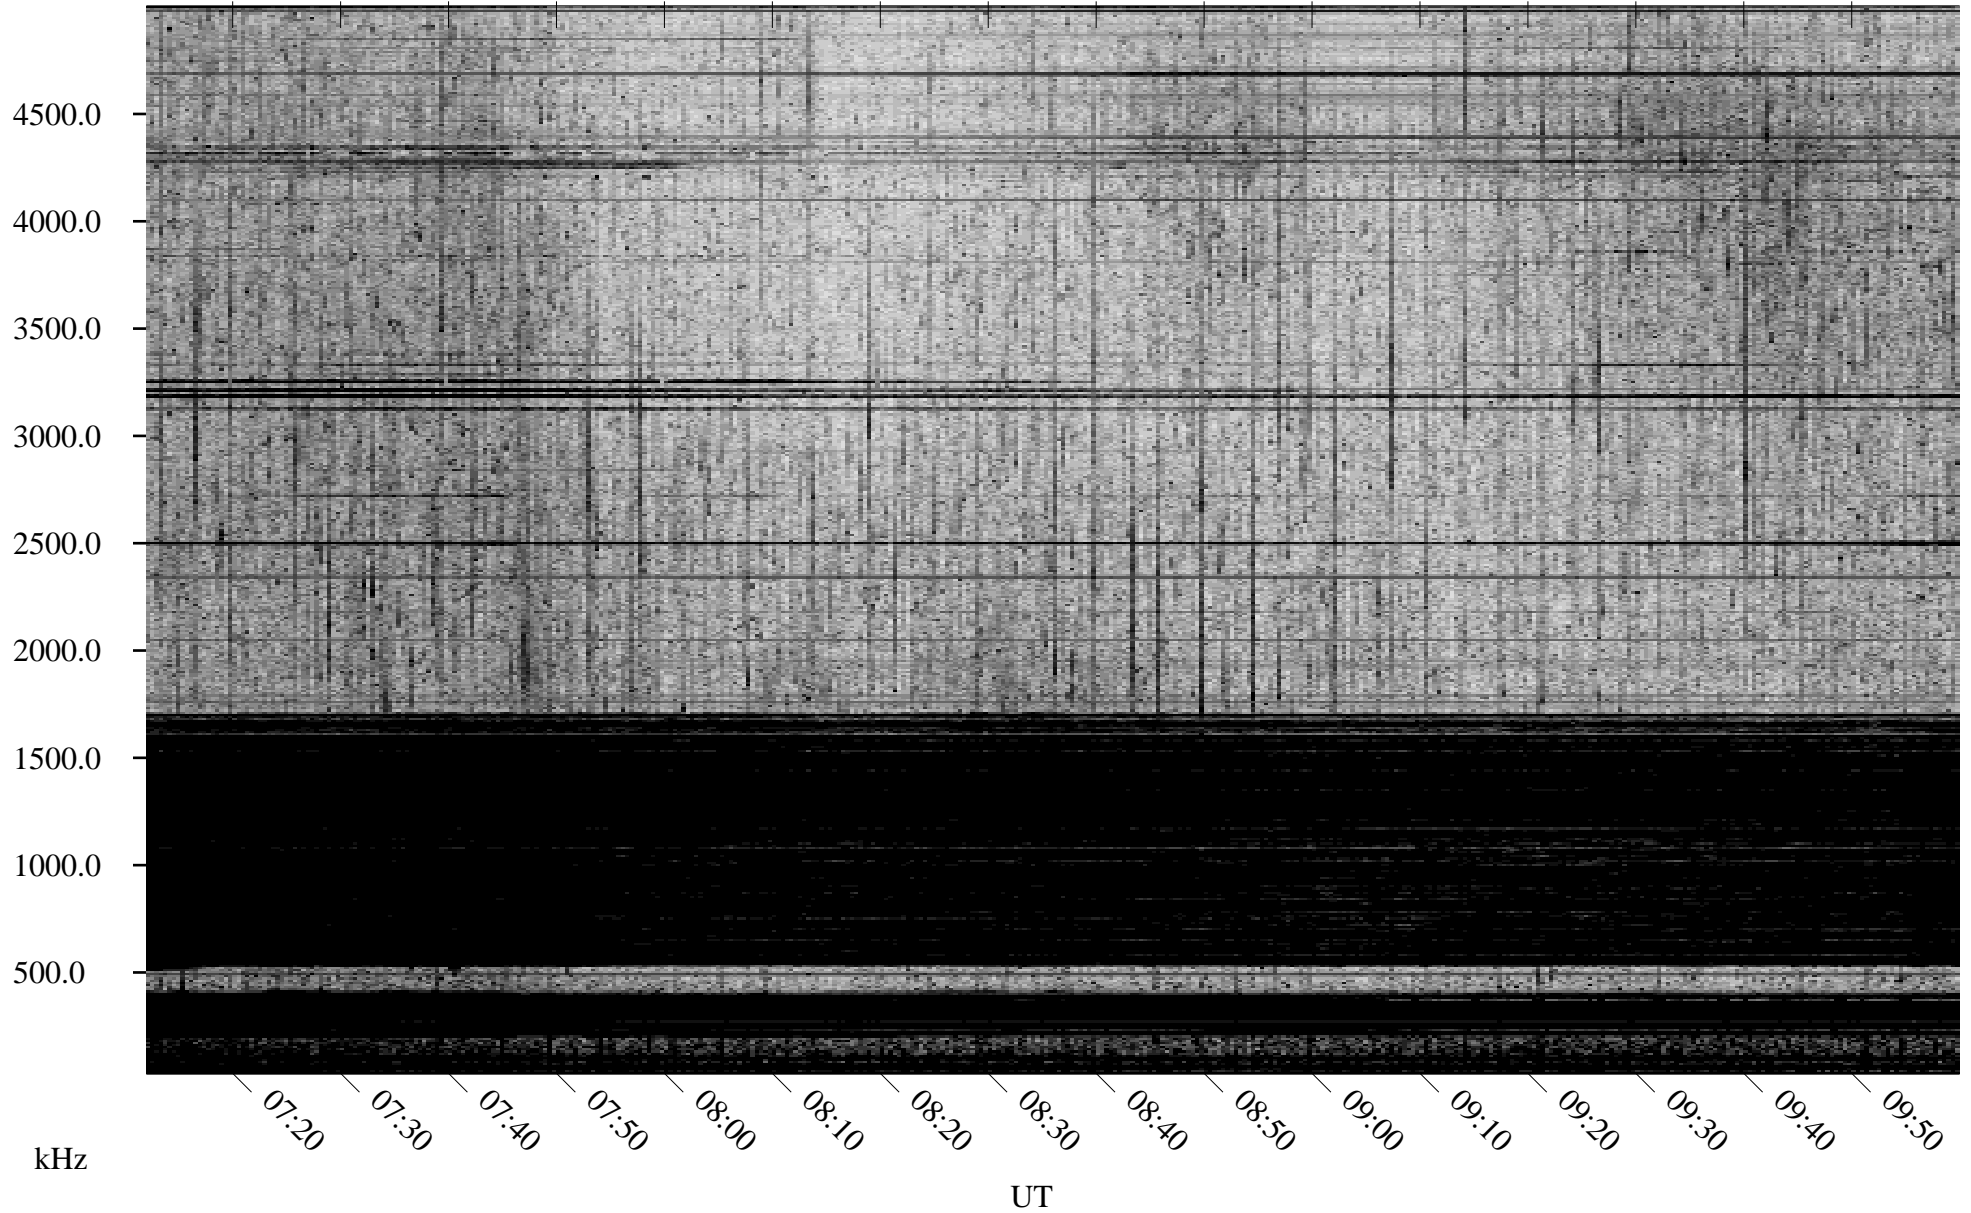

# 08/20/2009 Churchill, Manitoba

Linear Scale    Black = 161    White = 15

ch092311.r03SUm max\_12

Page 4

# 08/20/2009 Churchill, Manitoba

Linear Scale    Black = 161    White = 15

ch092311.r03SUm max\_12

Page 5