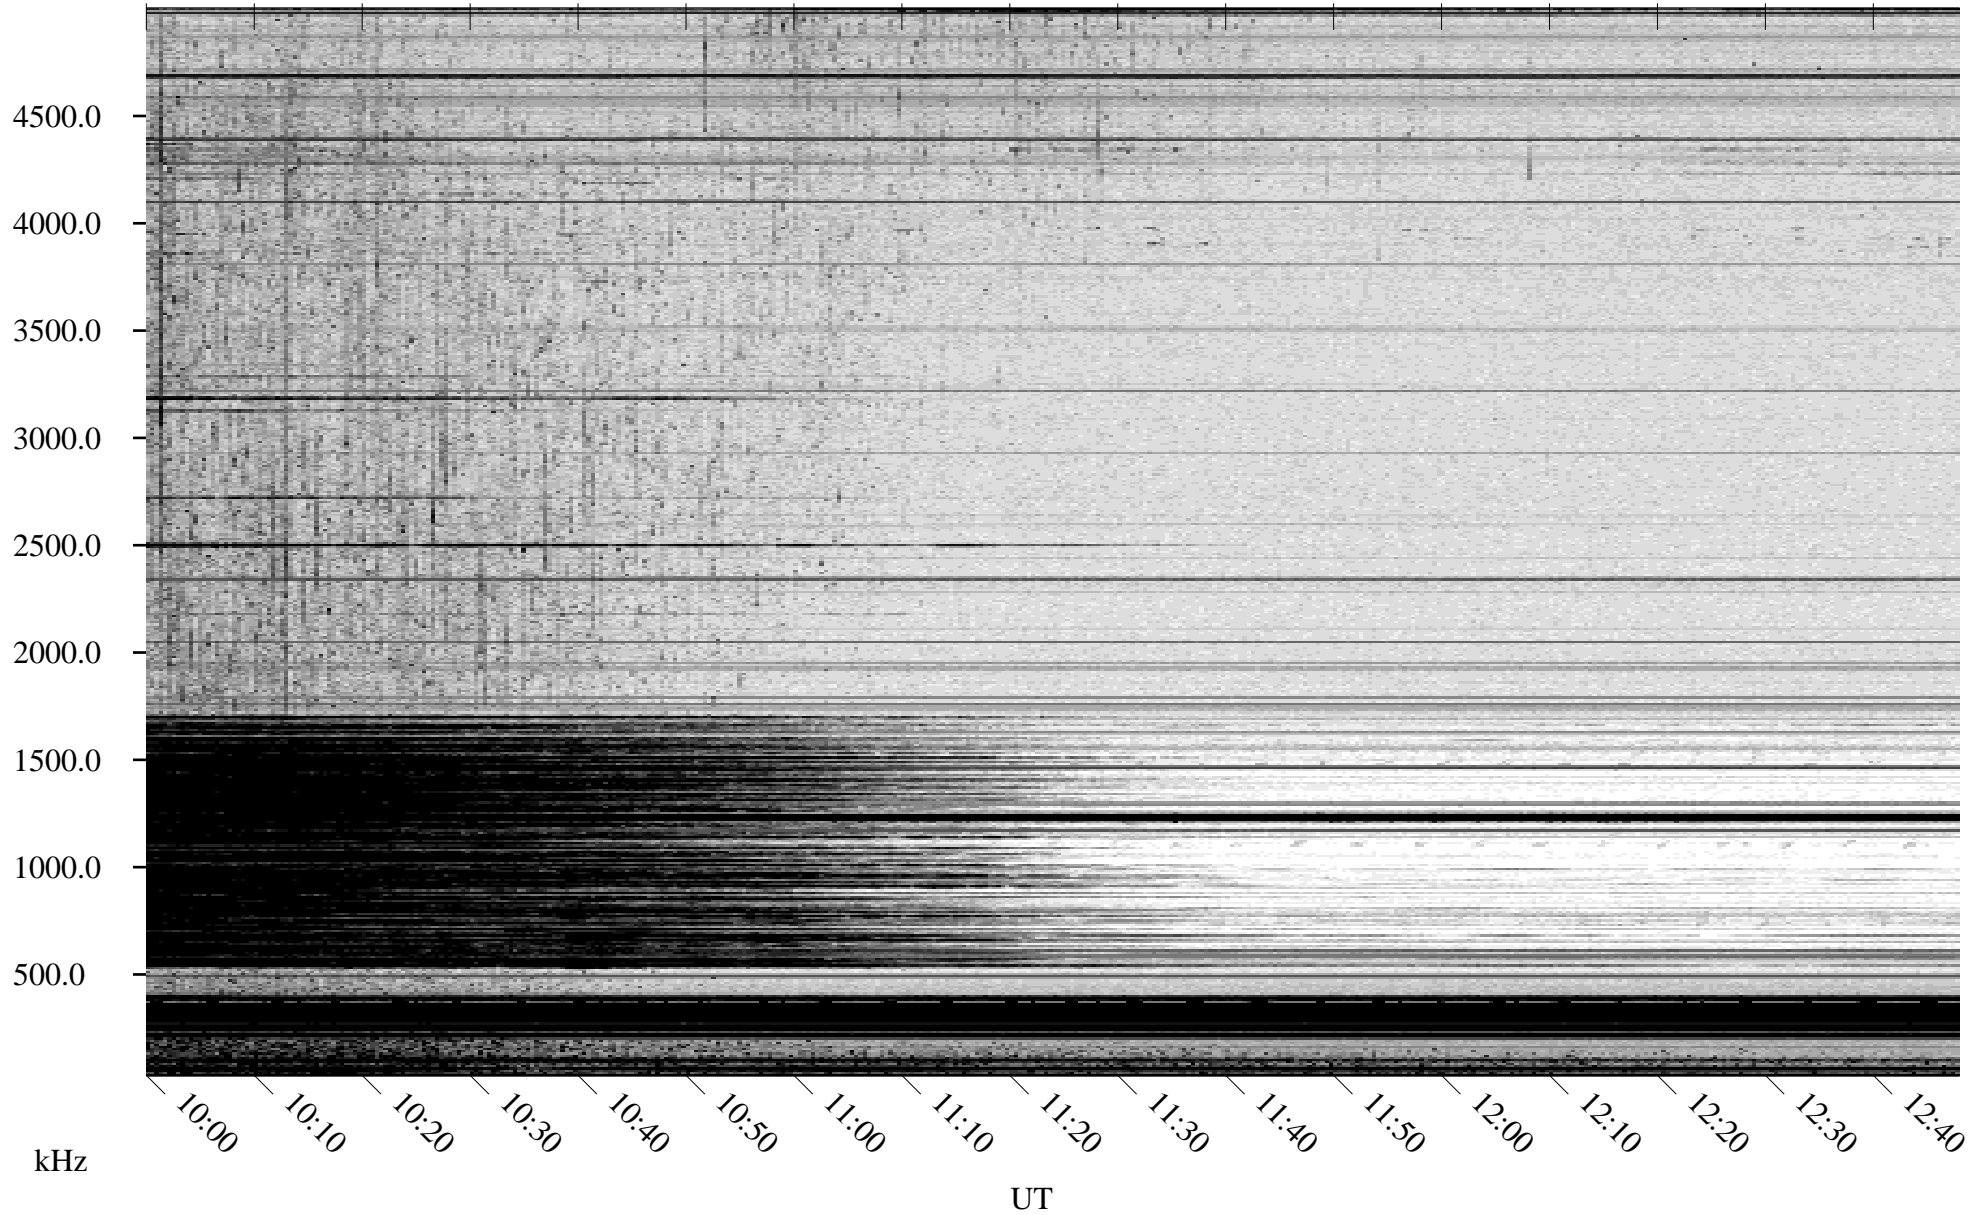

# 08/20/2009 Churchill, Manitoba

Linear Scale    Black = 161    White = 15

ch092311.r03SUm max\_12

Page 4

# 08/20/2009 Churchill, Manitoba

Linear Scale    Black = 161    White = 15

ch092311.r03SUm max\_12

Page 5

# 08/20/2009 Churchill, Manitoba

Linear Scale    Black = 161    White = 15

ch092311.r03SUm max\_12

Page 6

# 08/20/2009 Churchill, Manitoba

Linear Scale    Black = 161    White = 15

ch09231l.r03SUm max\_12

Page 7