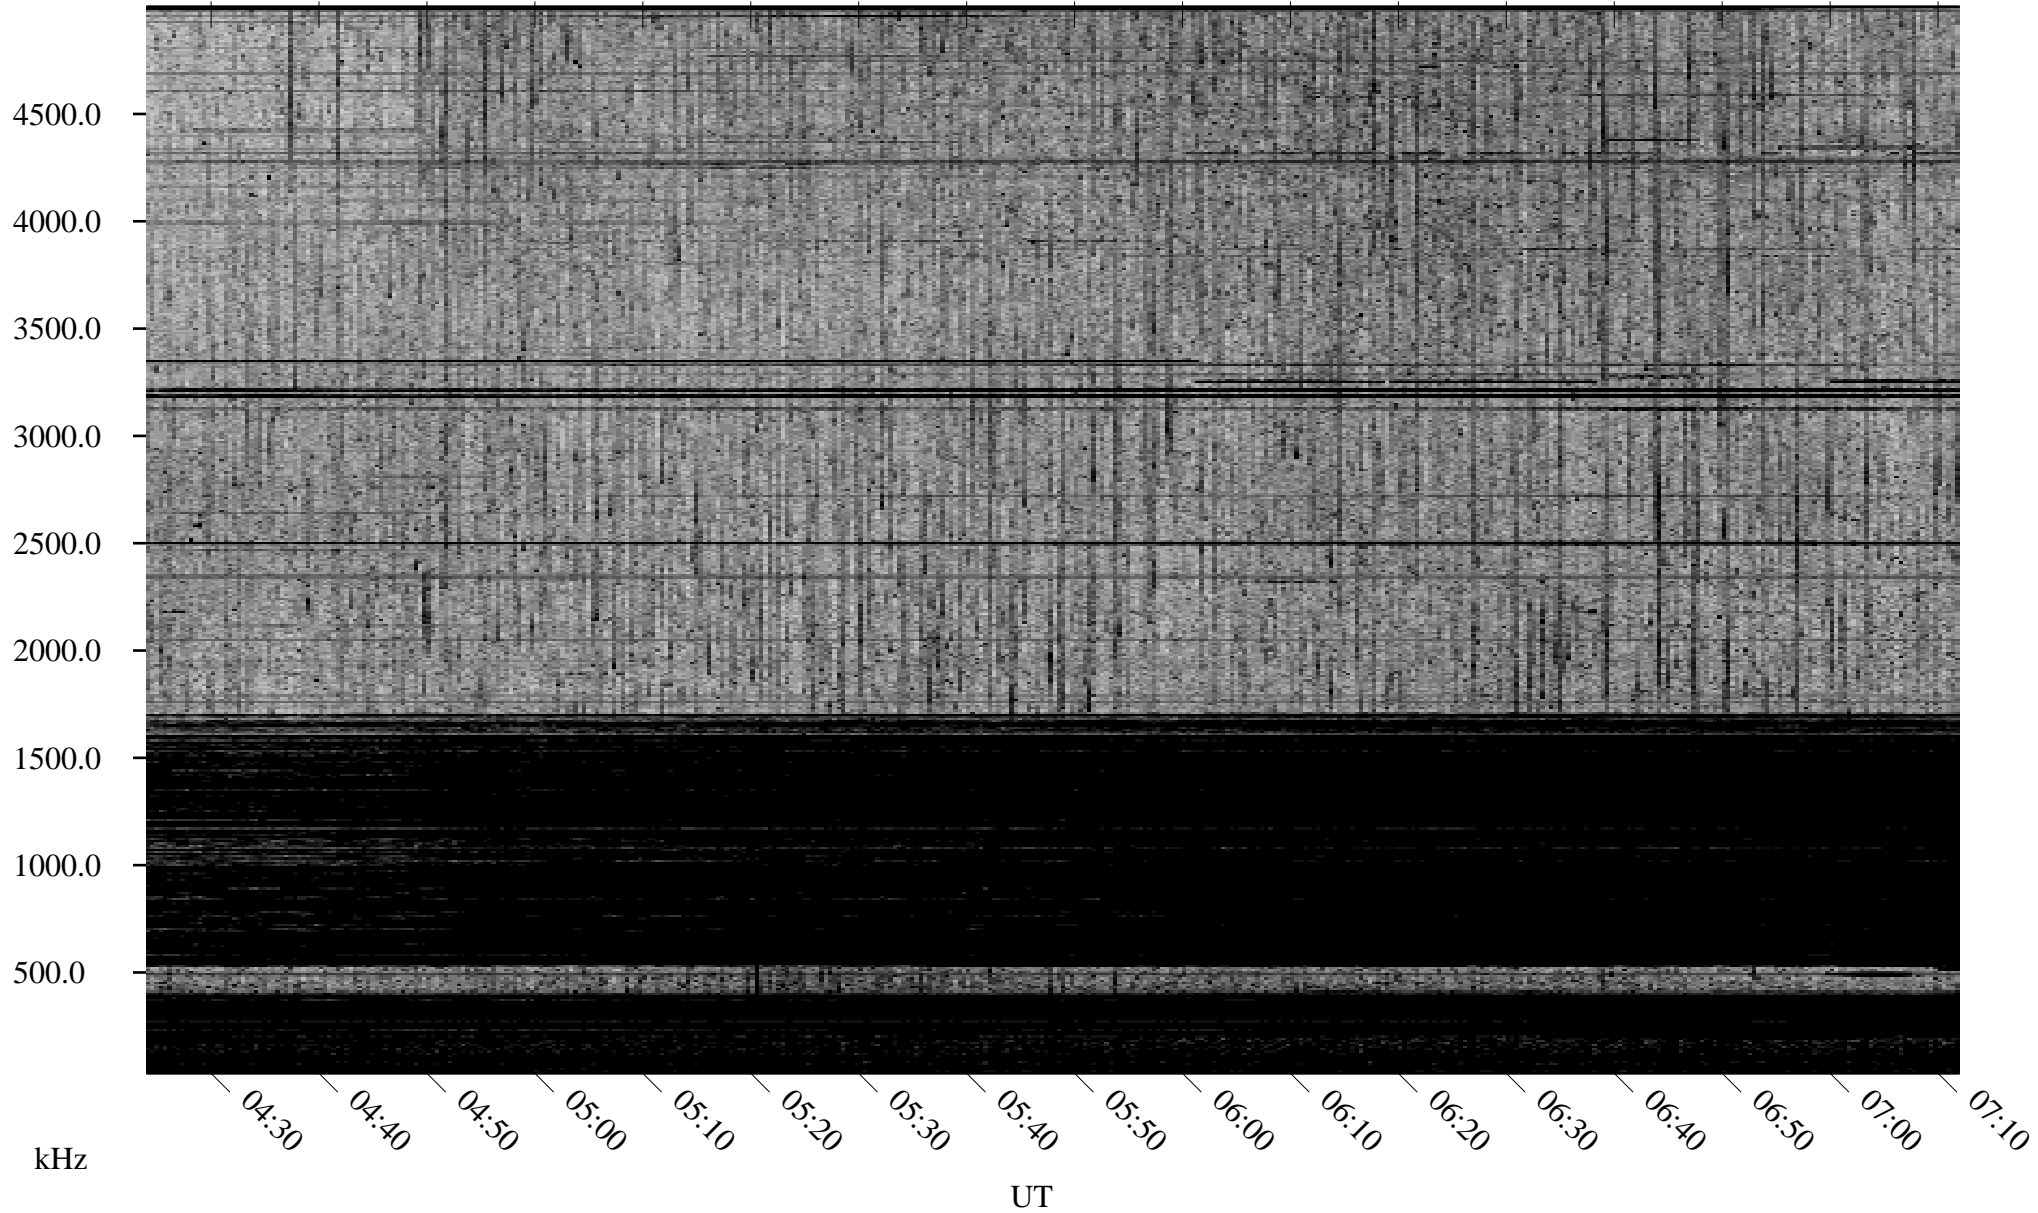

# 08/20/2009 Churchill, Manitoba

Linear Scale    Black = 161    White = 15

ch092311.r03SUm max\_12

Page 3

# 08/20/2009 Churchill, Manitoba

Linear Scale    Black = 161    White = 15

ch092311.r03SUm max\_12

Page 4