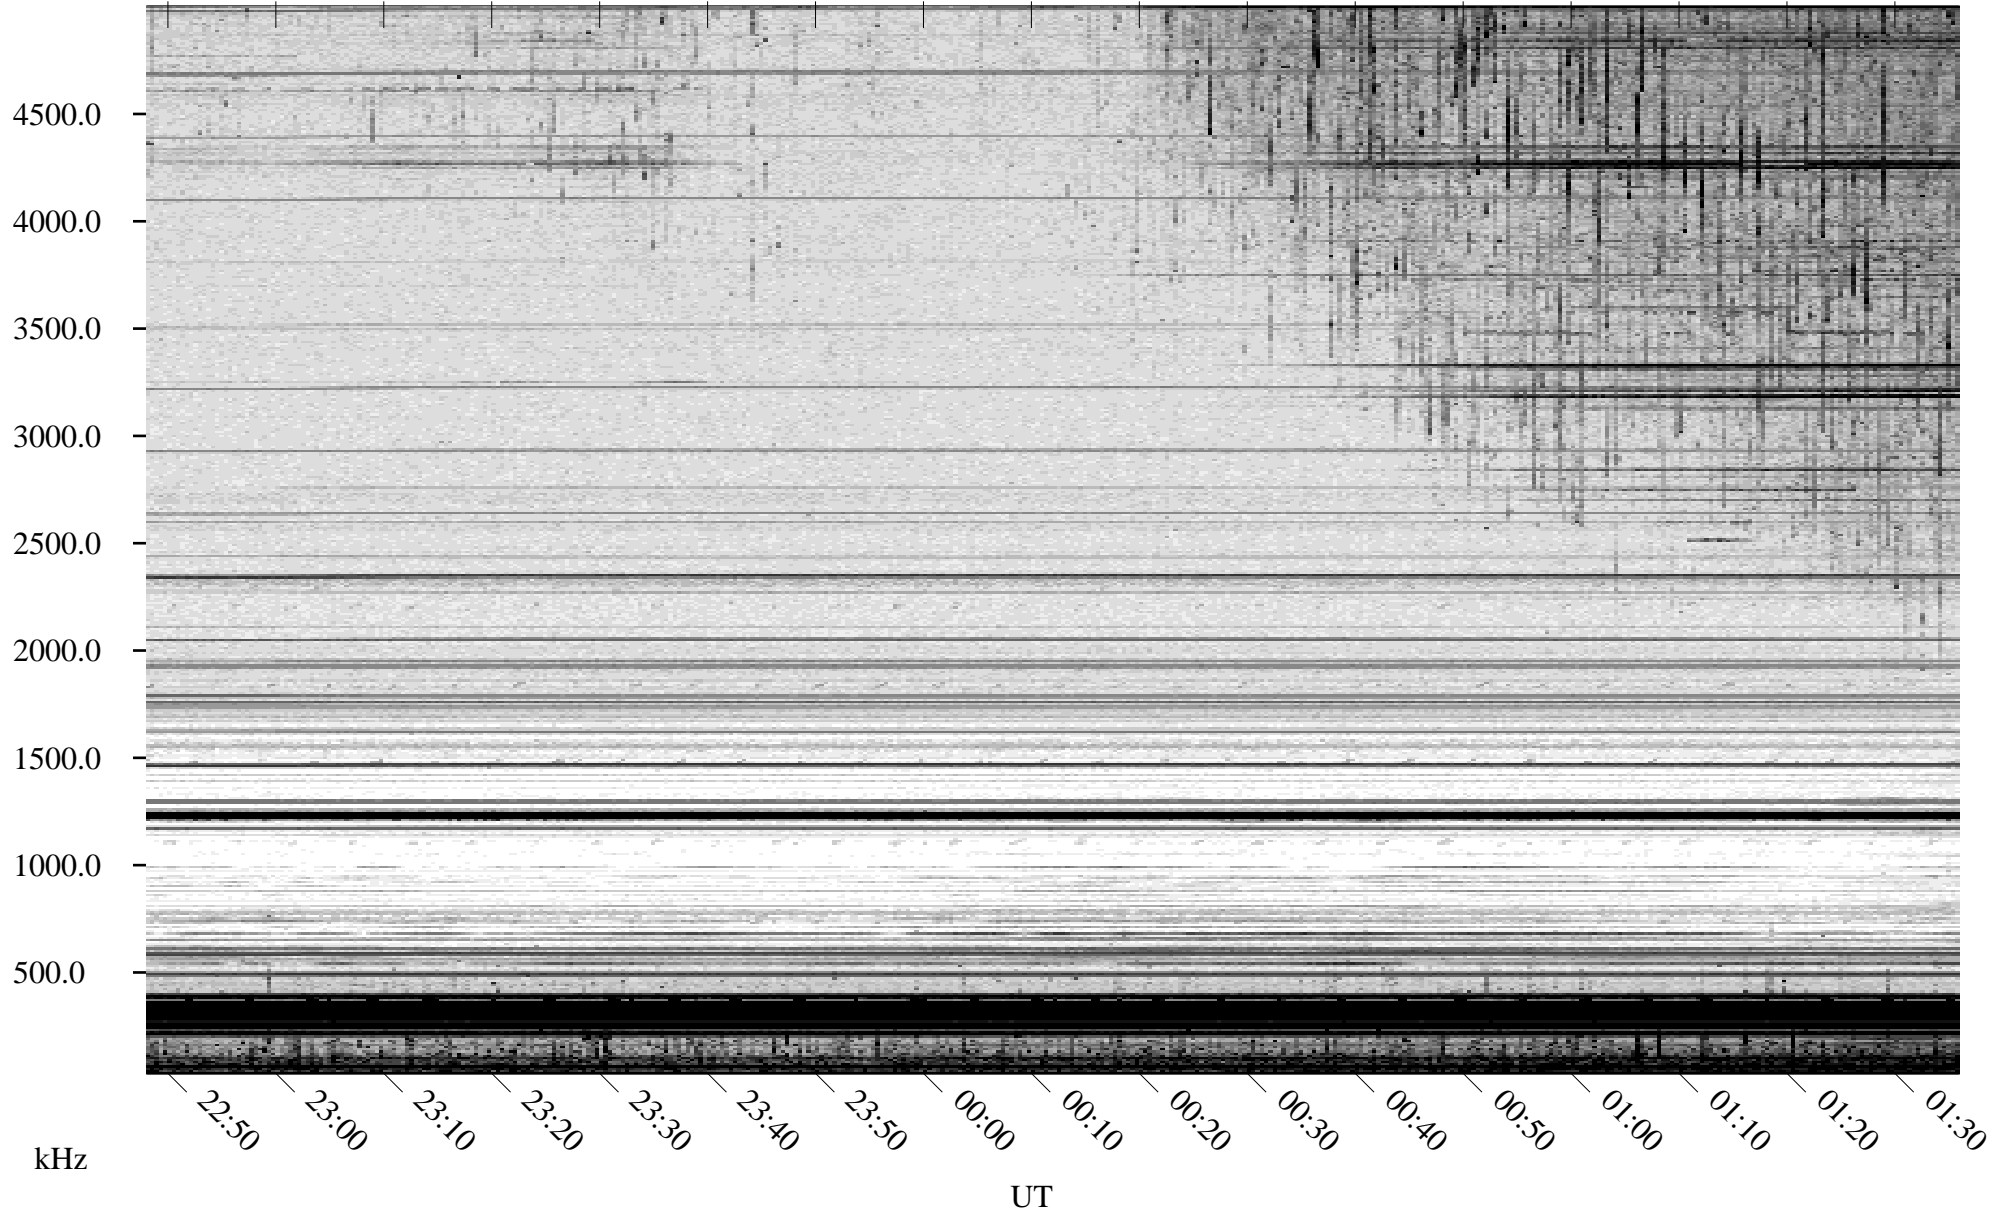

# 08/19/2009 Churchill, Manitoba

Linear Scale    Black = 161    White = 15

ch092311.r03SUm max\_12

Page 1

# 08/19/2009 Churchill, Manitoba

Linear Scale    Black = 161    White = 15

ch092311.r03SUm max\_12

Page 2

# 08/20/2009 Churchill, Manitoba

Linear Scale    Black = 161    White = 15

ch092311.r03SUm max\_12

Page 3

# 08/20/2009 Churchill, Manitoba

Linear Scale    Black = 161    White = 15

ch092311.r03SUm max\_12

Page 4