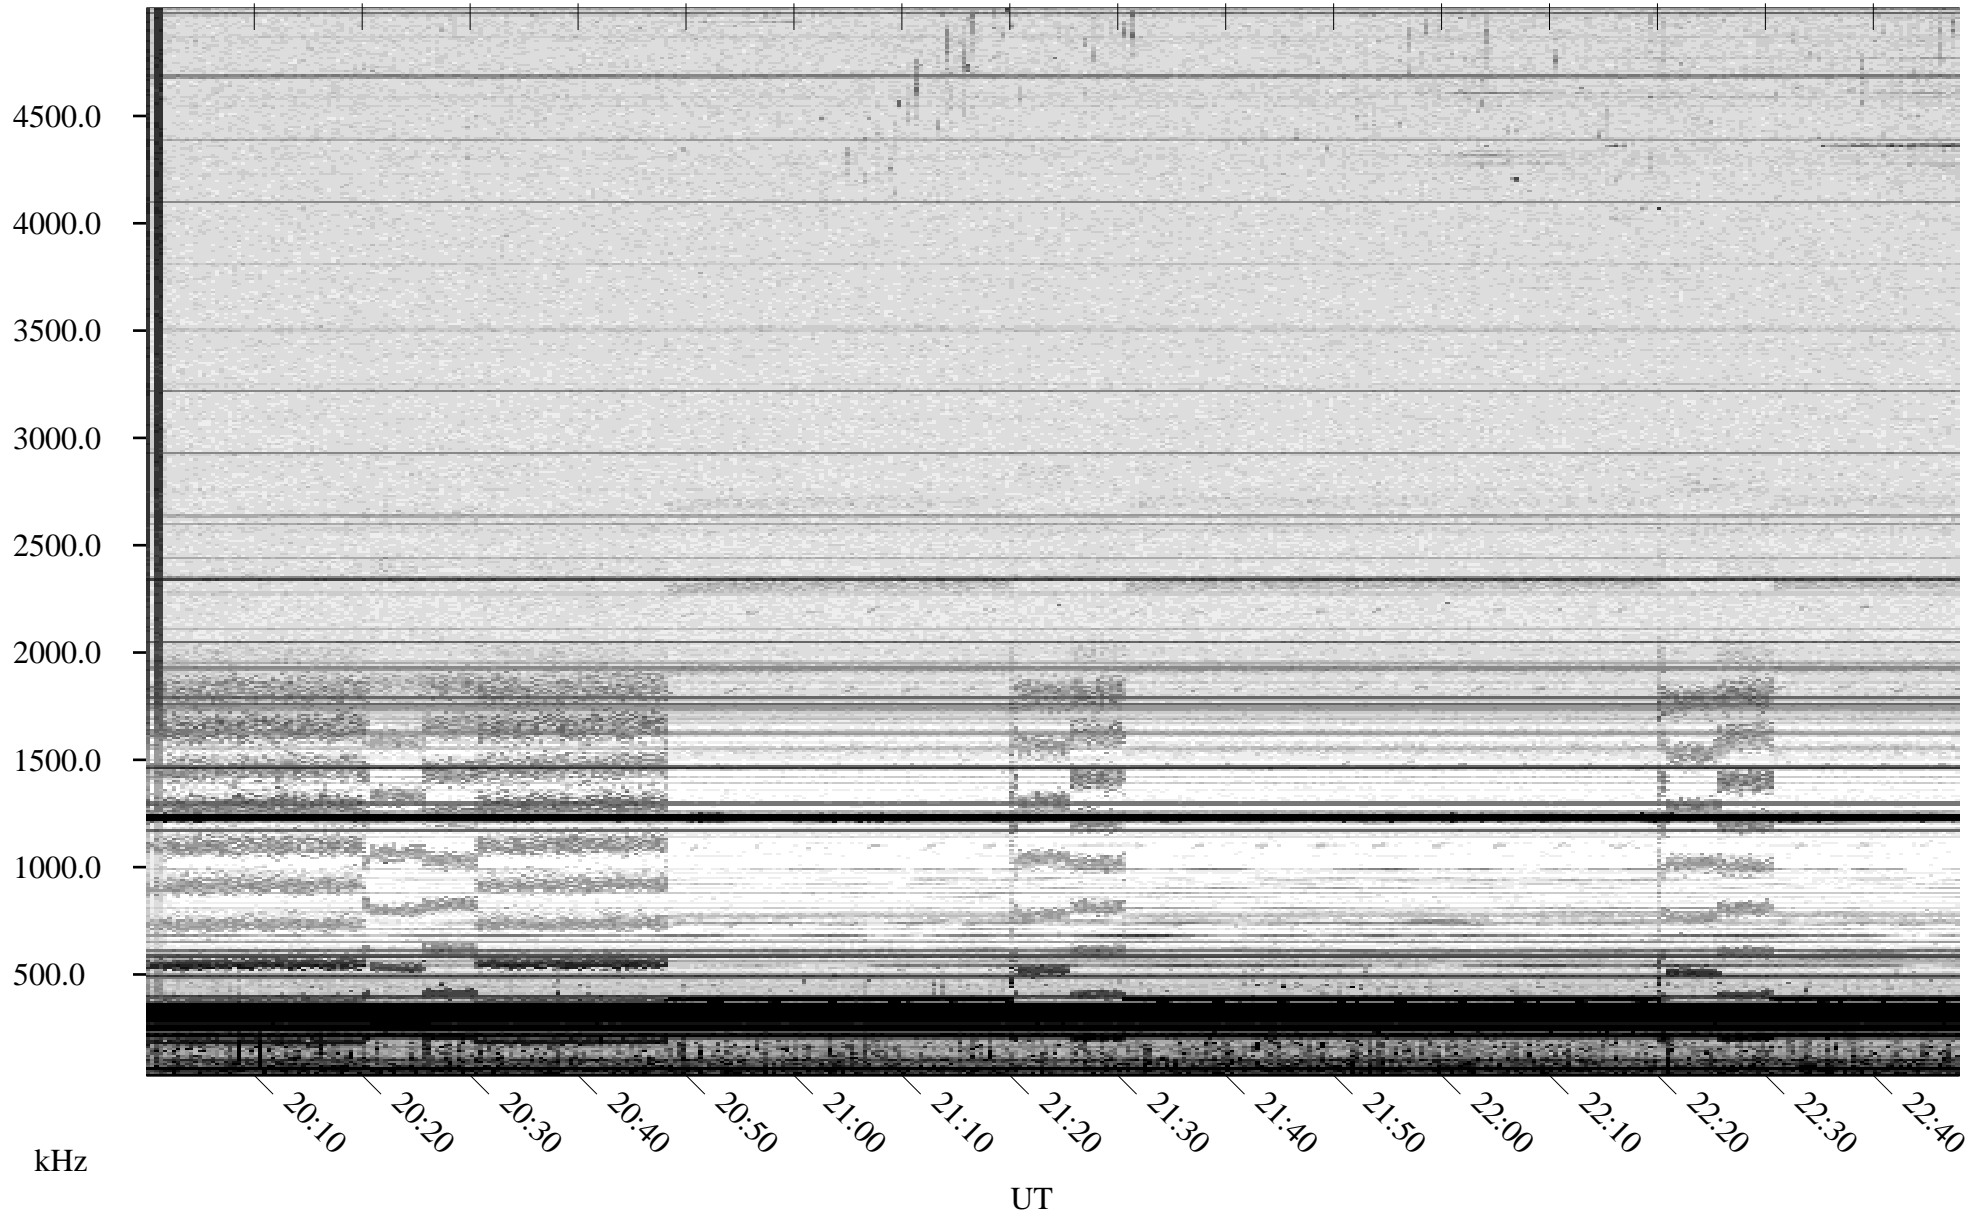

# 08/19/2009 Churchill, Manitoba

Linear Scale    Black = 161    White = 15

ch092311.r03SUm max\_12

Page 1

# 08/19/2009 Churchill, Manitoba

Linear Scale    Black = 161    White = 15

ch092311.r03SUm max\_12

Page 2

# 08/20/2009 Churchill, Manitoba

Linear Scale    Black = 161    White = 15

ch092311.r03SUm max\_12

Page 3

# 08/20/2009 Churchill, Manitoba

Linear Scale    Black = 161    White = 15

ch092311.r03SUm max\_12

Page 4