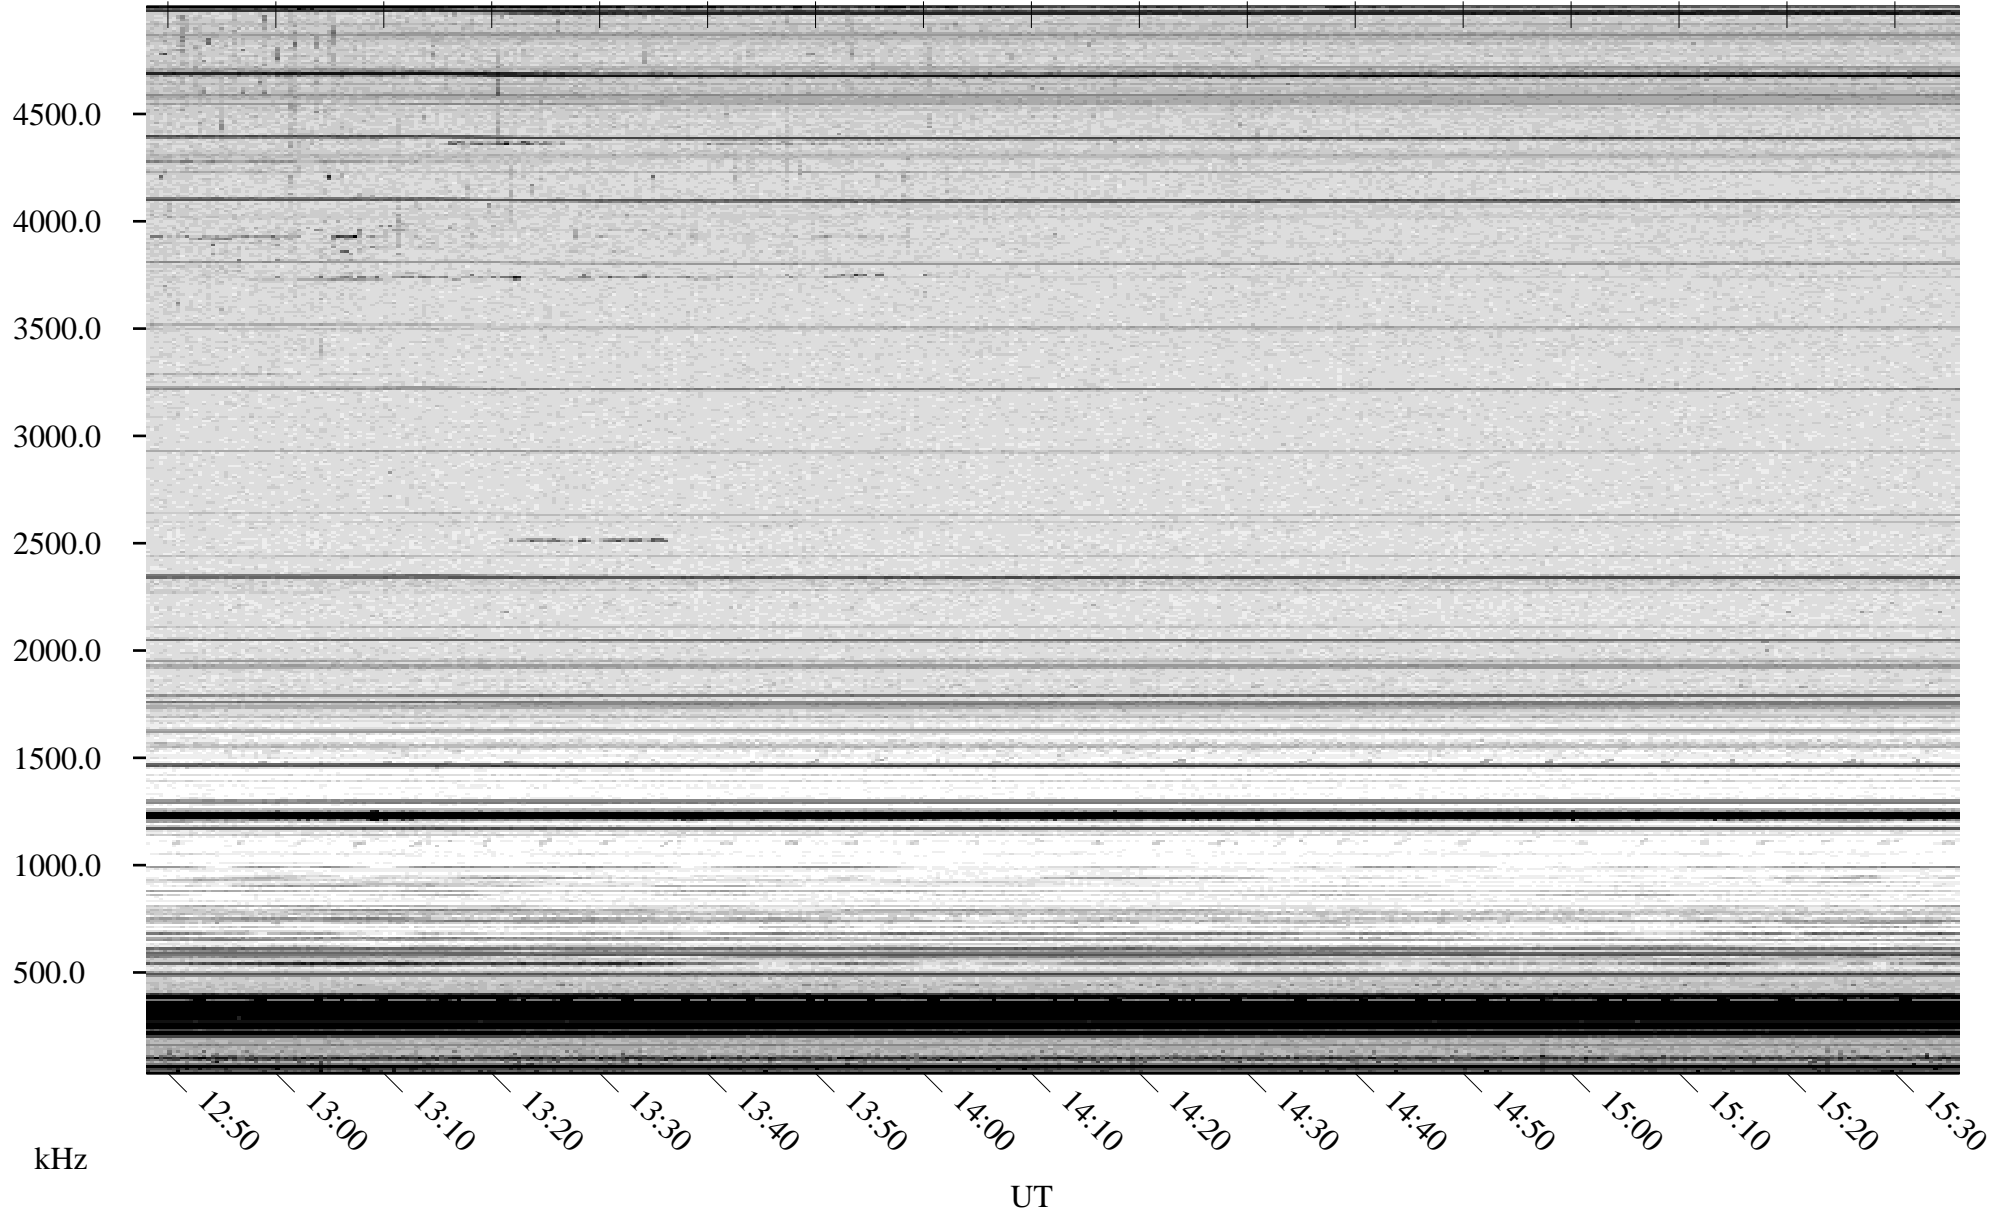

08/20/2009 Churchill, Manitoba

Linear Scale Black = 161 White = 15

ch09232l.r02SUm max_12

08/20/2009 Churchill, Manitoba

Linear Scale Black = 161 White = 15

ch092321.r02SUm max_12

Page 2

08/21/2009 Churchill, Manitoba

Linear Scale Black = 161 White = 15

ch09232l.r02SUm max_12

Page 3

08/21/2009 Churchill, Manitoba

Linear Scale Black = 161 White = 15

ch092321.r02SUm max_12

Page 4

08/21/2009 Churchill, Manitoba

Linear Scale Black = 161 White = 15

ch09232l.r02SUm max_12

Page 5

08/21/2009 Churchill, Manitoba

Linear Scale Black = 161 White = 15

ch09232l.r02SUm max_12

Page 6

08/21/2009 Churchill, Manitoba

Linear Scale Black = 161 White = 15

ch09232l.r02SUm max_12

Page 7

08/21/2009 Churchill, Manitoba

Linear Scale Black = 161 White = 15

ch09232l.r02SUm max_12