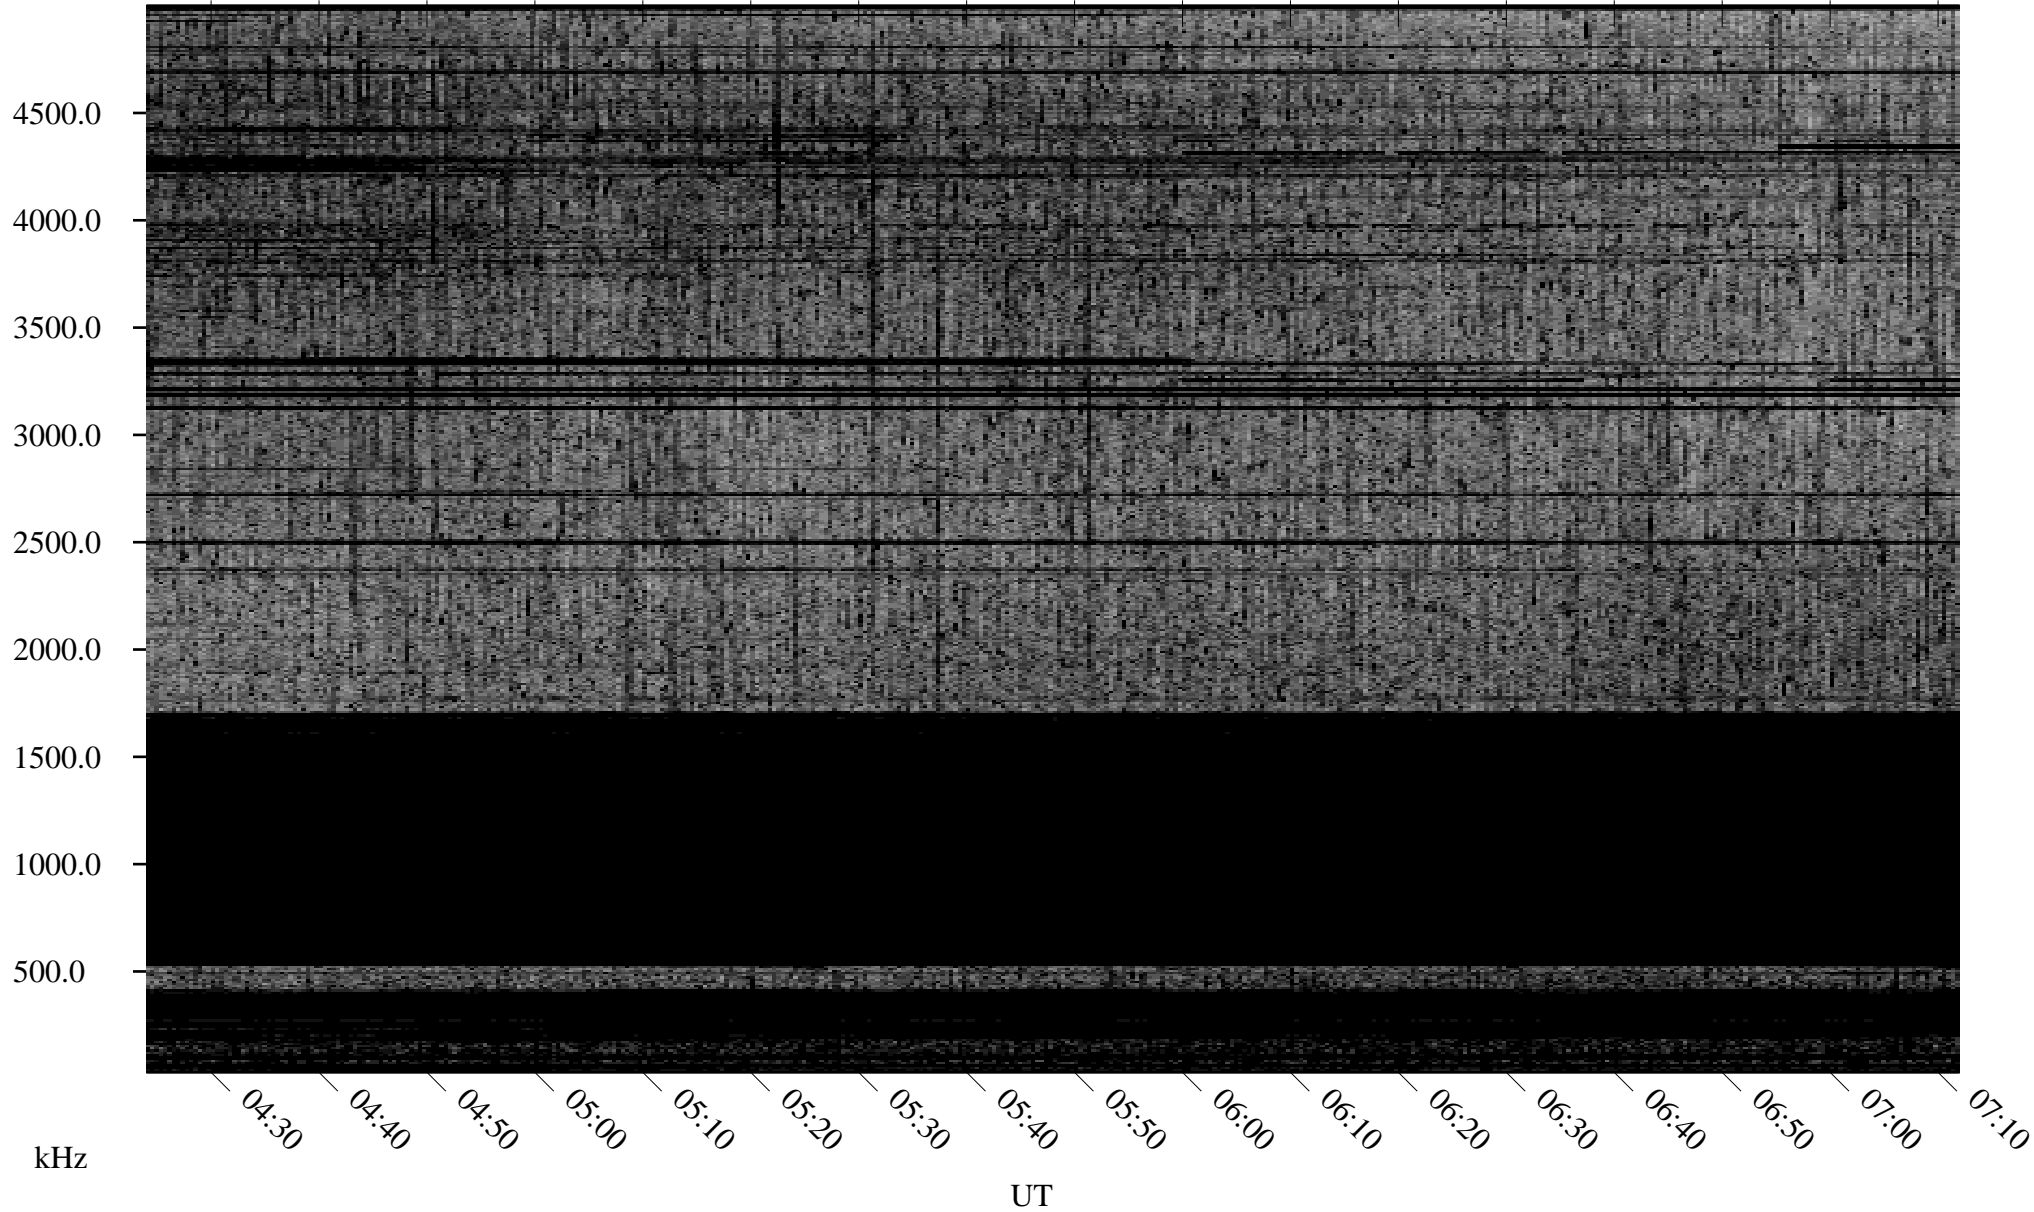

08/20/2009 Churchill, Manitoba

Linear Scale Black = 161 White = 15

ch09232l.r02SUm max_12

08/20/2009 Churchill, Manitoba

Linear Scale Black = 161 White = 15

ch092321.r02SUm max_12

Page 2

08/21/2009 Churchill, Manitoba

Linear Scale Black = 161 White = 15

ch09232l.r02SUm max_12

Page 3

08/21/2009 Churchill, Manitoba

Linear Scale Black = 161 White = 15

ch092321.r02SUm max_12

Page 4

08/21/2009 Churchill, Manitoba

Linear Scale Black = 161 White = 15

ch09232l.r02SUm max_12

Page 5

08/21/2009 Churchill, Manitoba

Linear Scale Black = 161 White = 15

ch09232l.r02SUm max_12

Page 6

08/21/2009 Churchill, Manitoba

Linear Scale Black = 161 White = 15

ch09232l.r02SUm max_12

Page 7

08/21/2009 Churchill, Manitoba

Linear Scale Black = 161 White = 15

ch09232l.r02SUm max_12