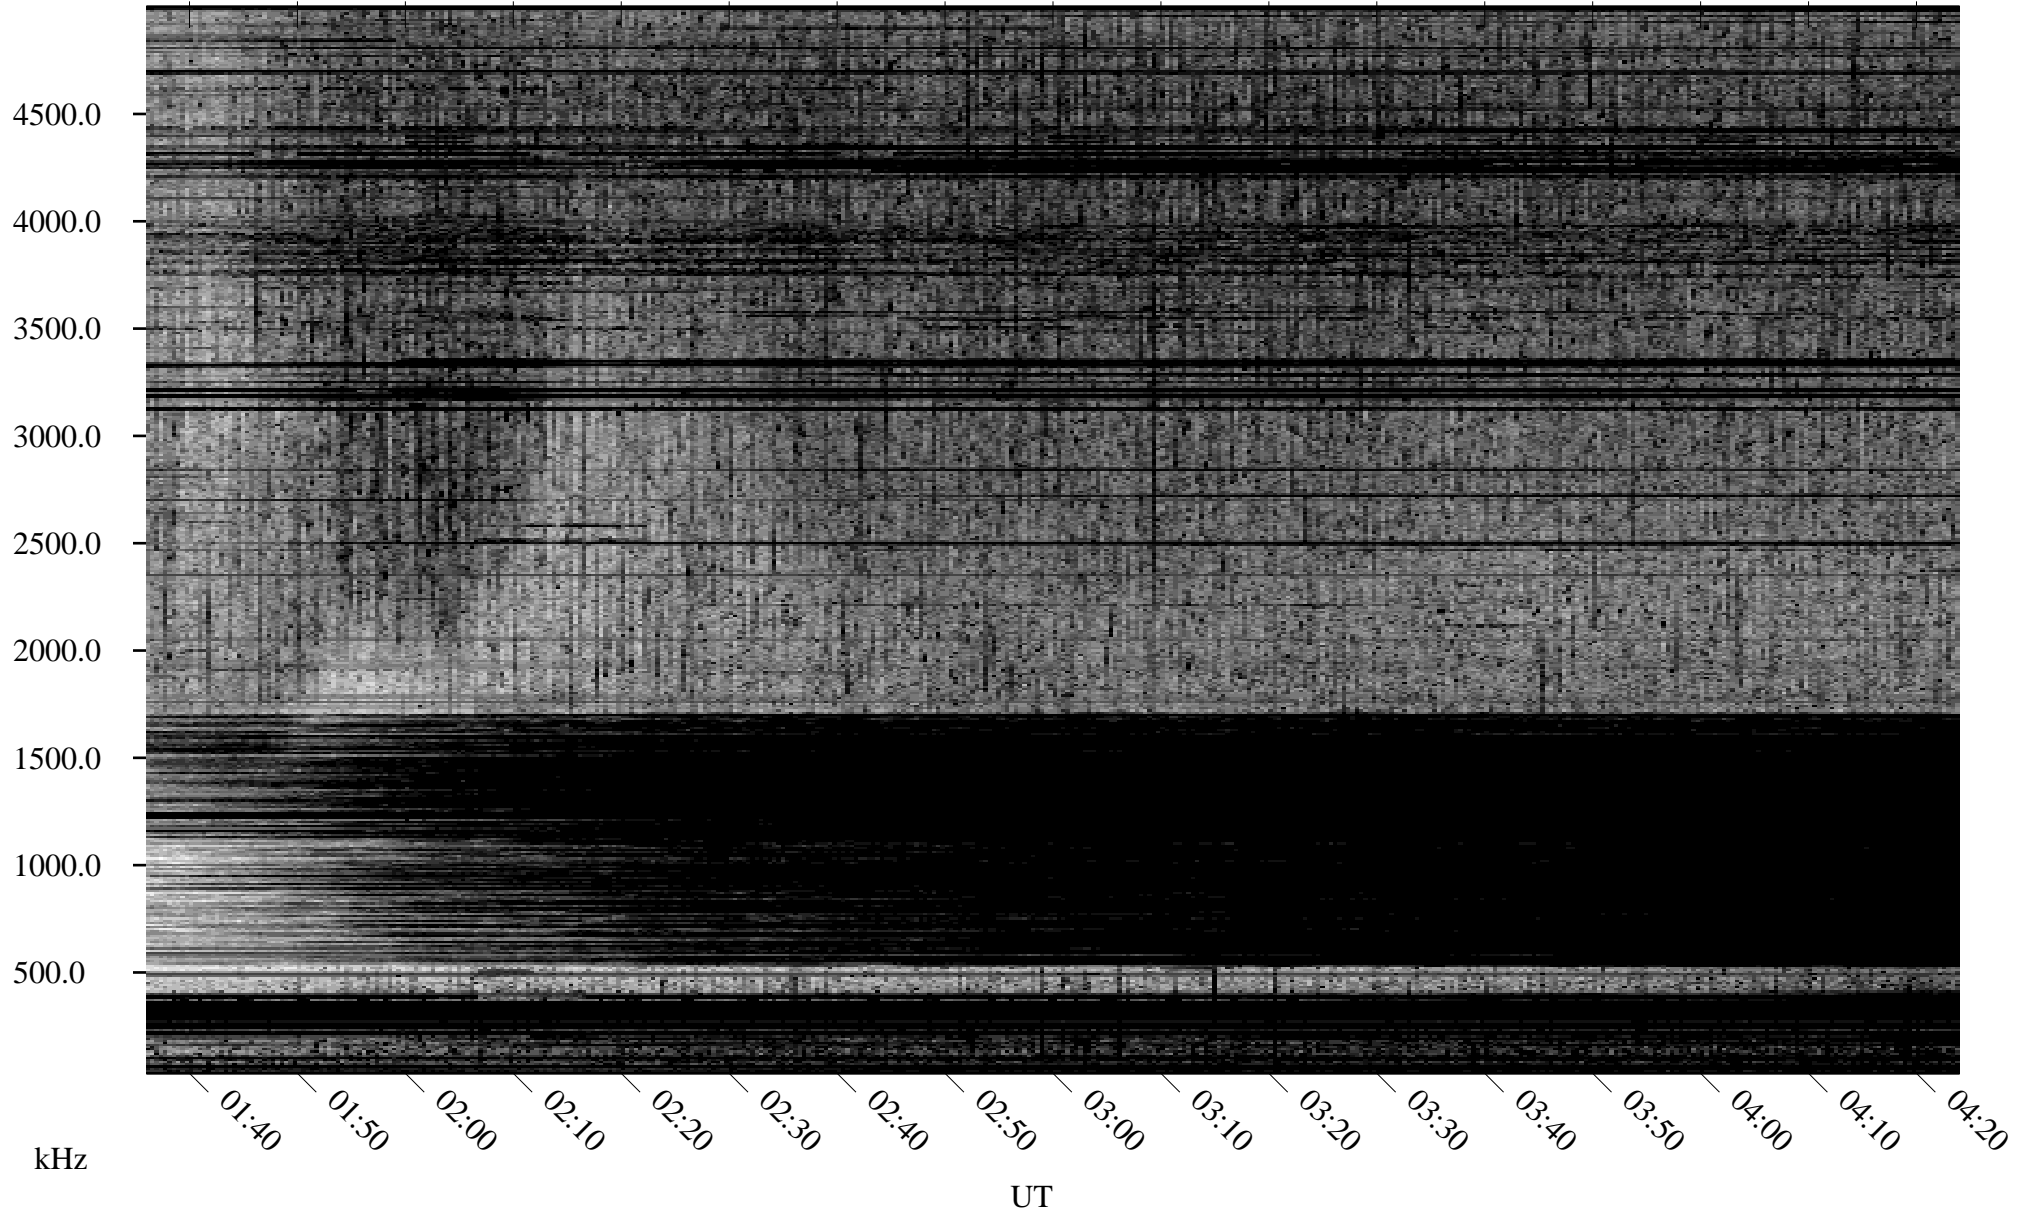

08/20/2009 Churchill, Manitoba

Linear Scale Black = 161 White = 15

ch09232l.r02SUm max_12

08/20/2009 Churchill, Manitoba

Linear Scale Black = 161 White = 15

ch092321.r02SUm max_12

Page 2

08/21/2009 Churchill, Manitoba

Linear Scale Black = 161 White = 15

ch09232l.r02SUm max_12

Page 3

08/21/2009 Churchill, Manitoba

Linear Scale Black = 161 White = 15

ch092321.r02SUm max_12

Page 4

08/21/2009 Churchill, Manitoba

Linear Scale Black = 161 White = 15

ch09232l.r02SUm max_12

Page 5

08/21/2009 Churchill, Manitoba

Linear Scale Black = 161 White = 15

ch09232l.r02SUm max_12

Page 6

08/21/2009 Churchill, Manitoba

Linear Scale Black = 161 White = 15

ch09232l.r02SUm max_12

Page 7

08/21/2009 Churchill, Manitoba

Linear Scale Black = 161 White = 15

ch09232l.r02SUm max_12