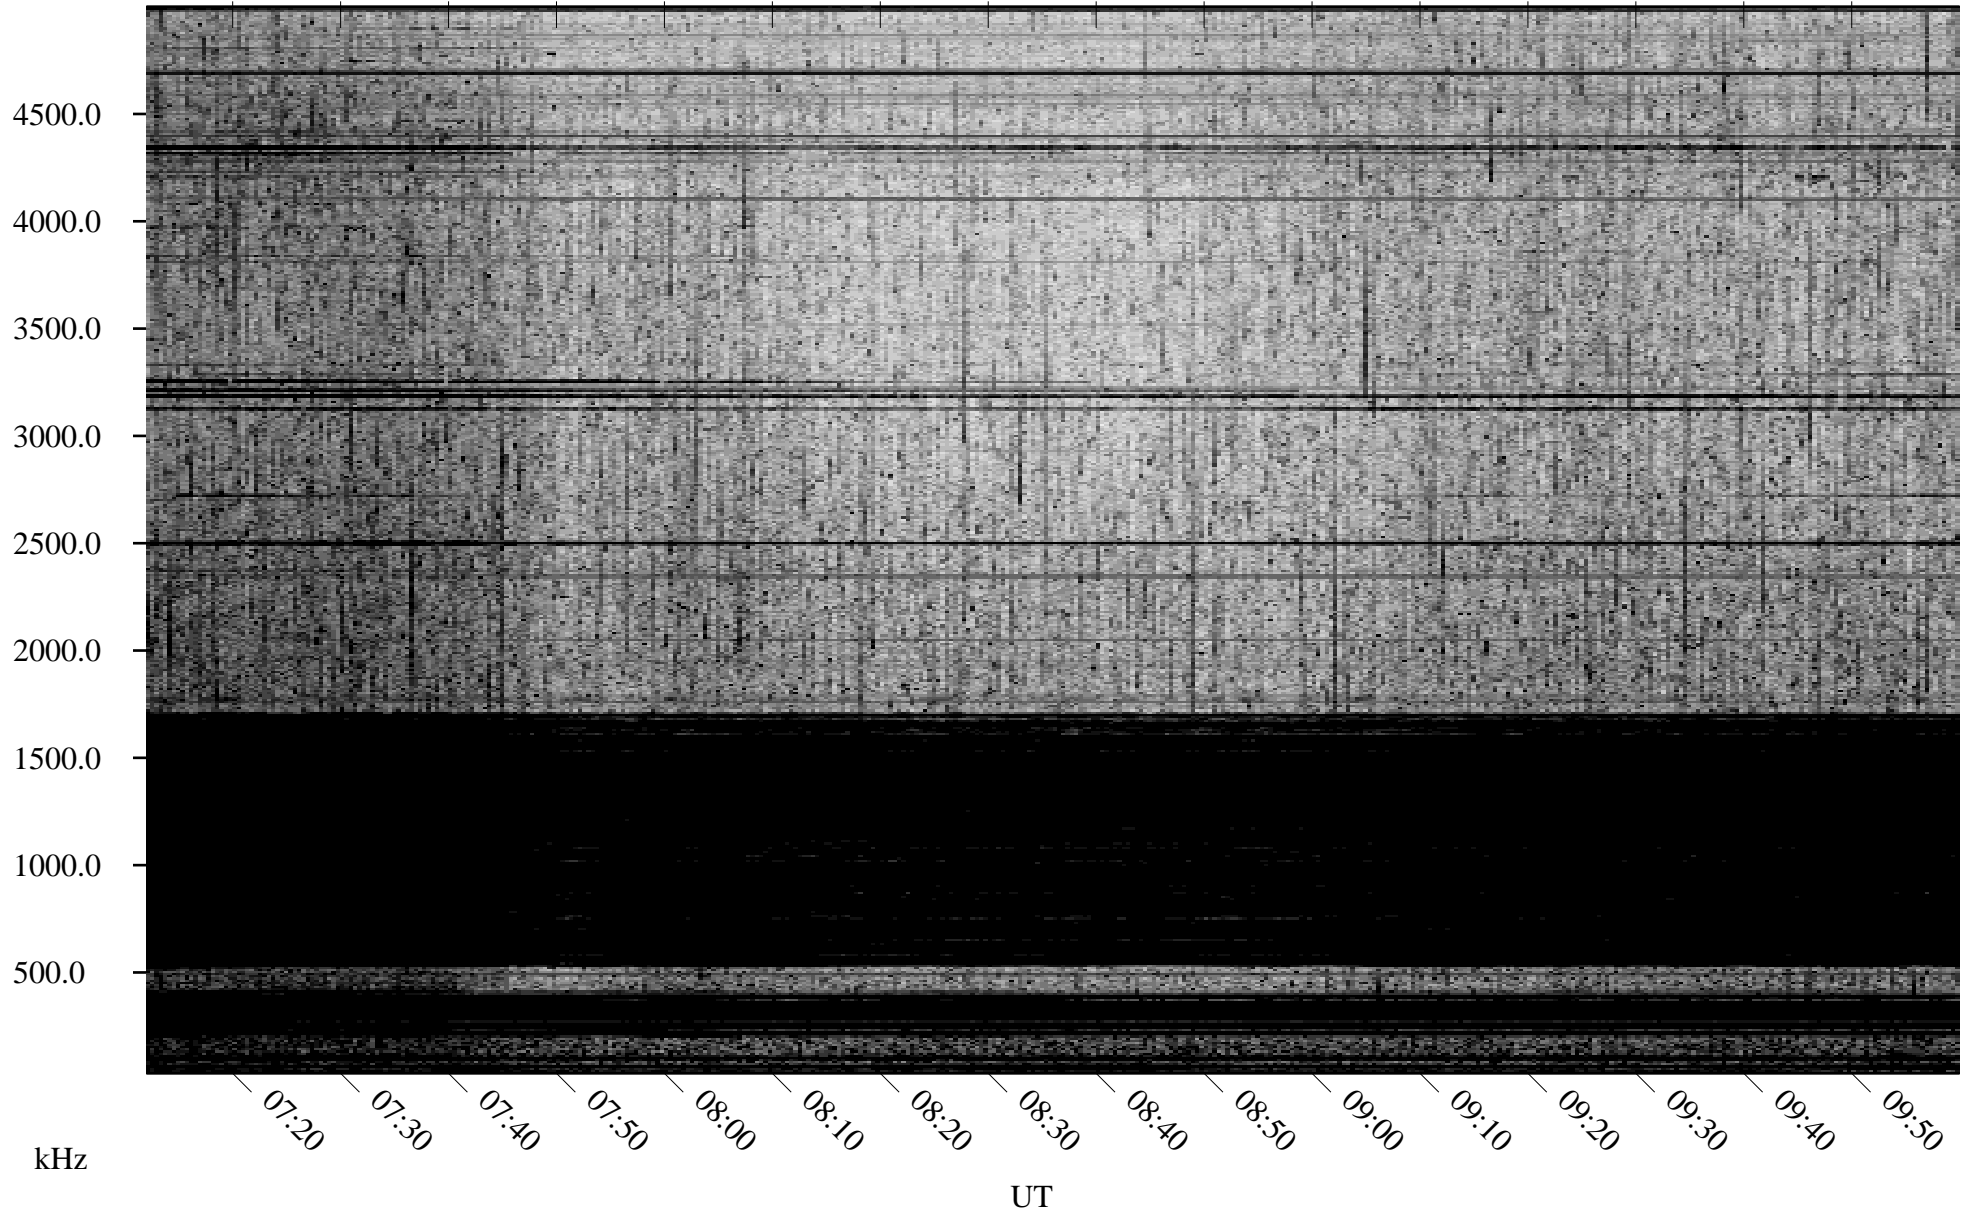

08/20/2009 Churchill, Manitoba

Linear Scale Black = 161 White = 15

ch09232l.r02SUm max_12

08/20/2009 Churchill, Manitoba

Linear Scale Black = 161 White = 15

ch092321.r02SUm max_12

Page 2

08/21/2009 Churchill, Manitoba

Linear Scale Black = 161 White = 15

ch09232l.r02SUm max_12

Page 3

08/21/2009 Churchill, Manitoba

Linear Scale Black = 161 White = 15

ch092321.r02SUm max_12

Page 4

08/21/2009 Churchill, Manitoba

Linear Scale Black = 161 White = 15

ch09232l.r02SUm max_12

Page 5

08/21/2009 Churchill, Manitoba

Linear Scale Black = 161 White = 15

ch09232l.r02SUm max_12

Page 6

08/21/2009 Churchill, Manitoba

Linear Scale Black = 161 White = 15

ch09232l.r02SUm max_12

Page 7

08/21/2009 Churchill, Manitoba

Linear Scale Black = 161 White = 15

ch09232l.r02SUm max_12