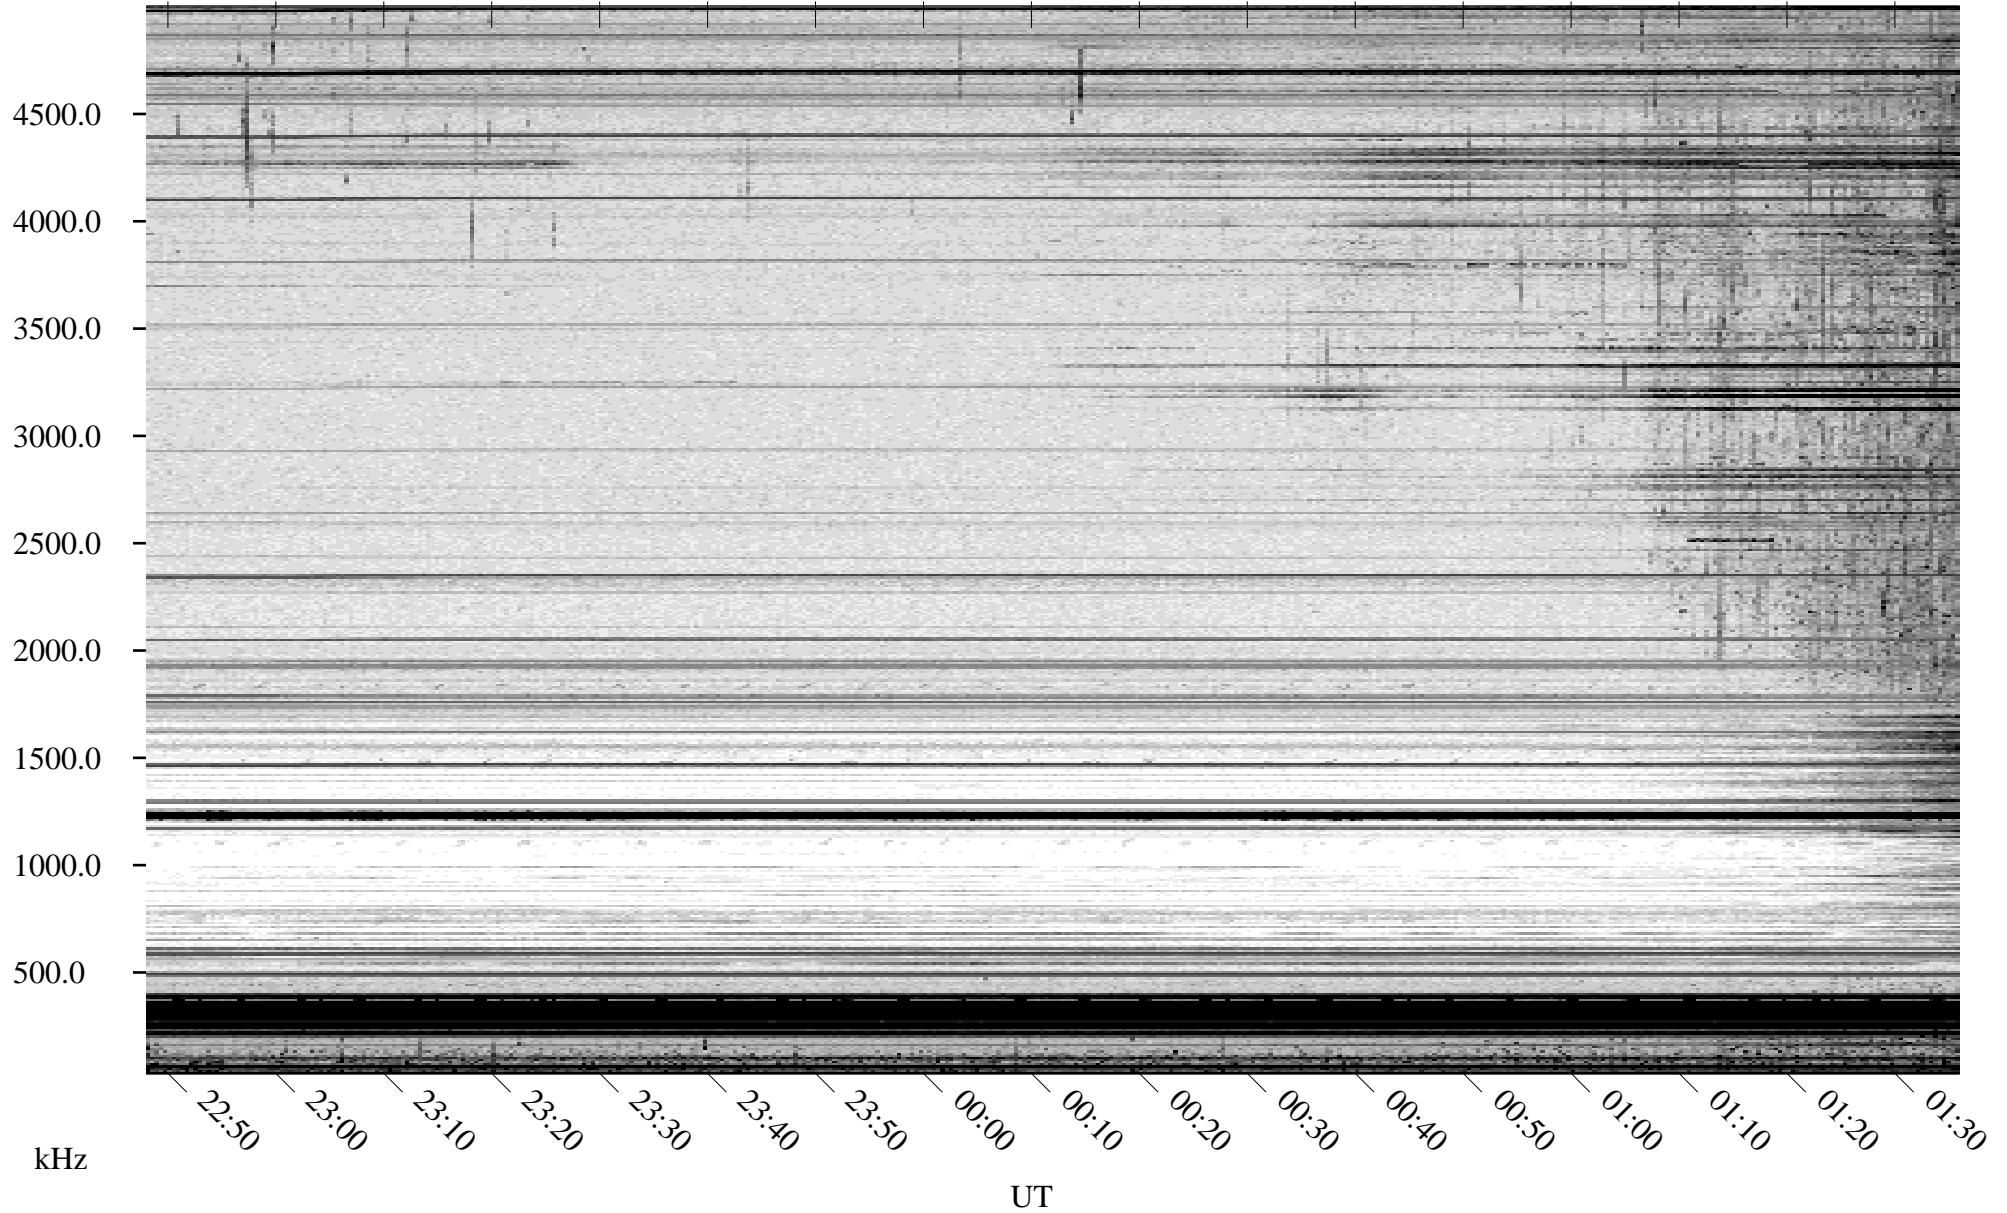

08/20/2009 Churchill, Manitoba

Linear Scale Black = 161 White = 15

ch09232l.r02SUm max_12

08/20/2009 Churchill, Manitoba

Linear Scale Black = 161 White = 15

ch092321.r02SUm max_12

Page 2

08/21/2009 Churchill, Manitoba

Linear Scale Black = 161 White = 15

ch09232l.r02SUm max_12

Page 3

08/21/2009 Churchill, Manitoba

Linear Scale Black = 161 White = 15

ch092321.r02SUm max_12

Page 4

08/21/2009 Churchill, Manitoba

Linear Scale Black = 161 White = 15

ch09232l.r02SUm max_12

Page 5

08/21/2009 Churchill, Manitoba

Linear Scale Black = 161 White = 15

ch09232l.r02SUm max_12

Page 6

08/21/2009 Churchill, Manitoba

Linear Scale Black = 161 White = 15

ch09232l.r02SUm max_12

Page 7

08/21/2009 Churchill, Manitoba

Linear Scale Black = 161 White = 15

ch09232l.r02SUm max_12