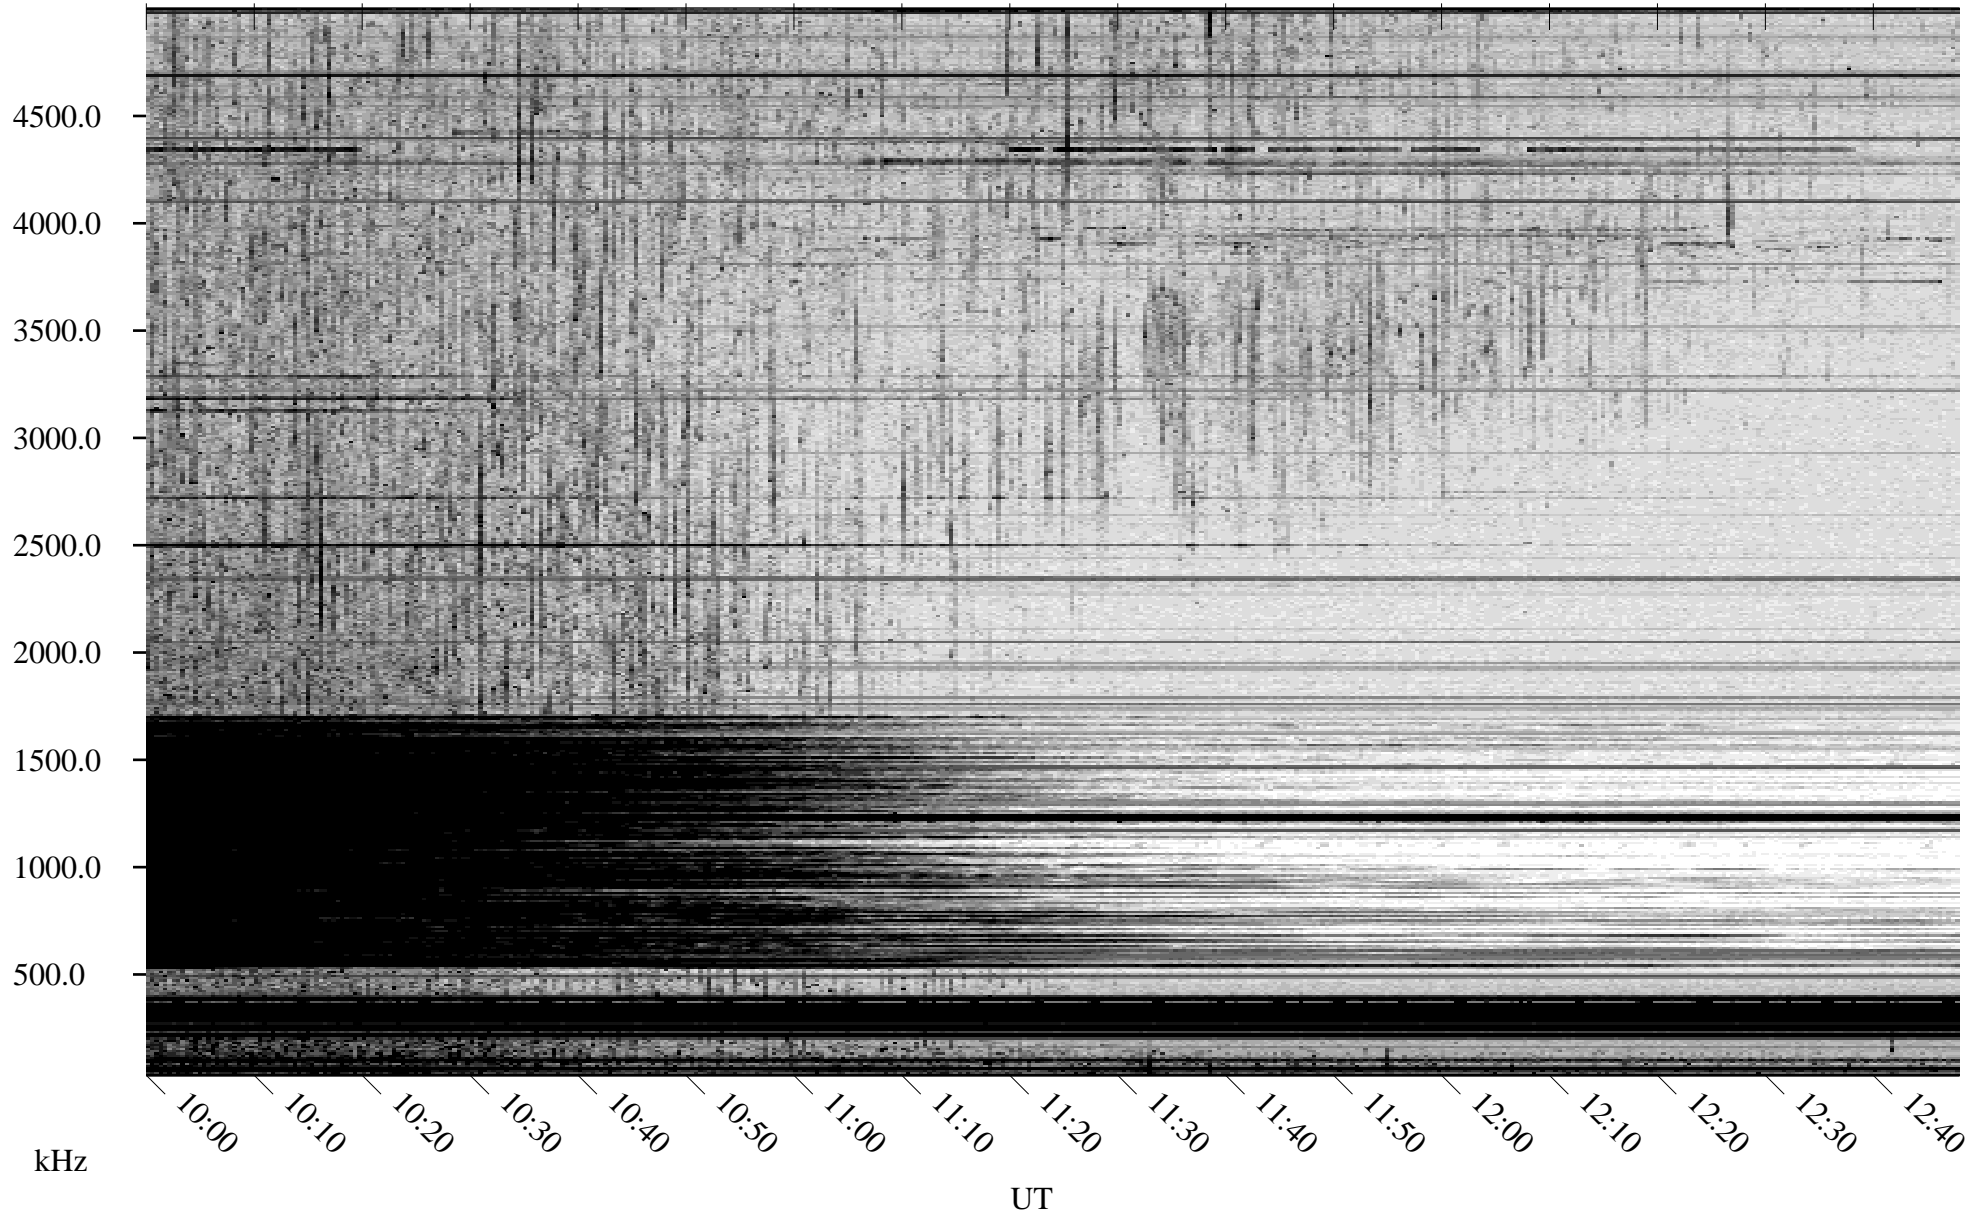

08/20/2009 Churchill, Manitoba

Linear Scale Black = 161 White = 15

ch09232l.r02SUm max_12

08/20/2009 Churchill, Manitoba

Linear Scale Black = 161 White = 15

ch092321.r02SUm max_12

Page 2

08/21/2009 Churchill, Manitoba

Linear Scale Black = 161 White = 15

ch09232l.r02SUm max_12

Page 3

08/21/2009 Churchill, Manitoba

Linear Scale Black = 161 White = 15

ch092321.r02SUm max_12

Page 4

08/21/2009 Churchill, Manitoba

Linear Scale Black = 161 White = 15

ch09232l.r02SUm max_12

Page 5

08/21/2009 Churchill, Manitoba

Linear Scale Black = 161 White = 15

ch09232l.r02SUm max_12

Page 6

08/21/2009 Churchill, Manitoba

Linear Scale Black = 161 White = 15

ch09232l.r02SUm max_12

Page 7

08/21/2009 Churchill, Manitoba

Linear Scale Black = 161 White = 15

ch09232l.r02SUm max_12