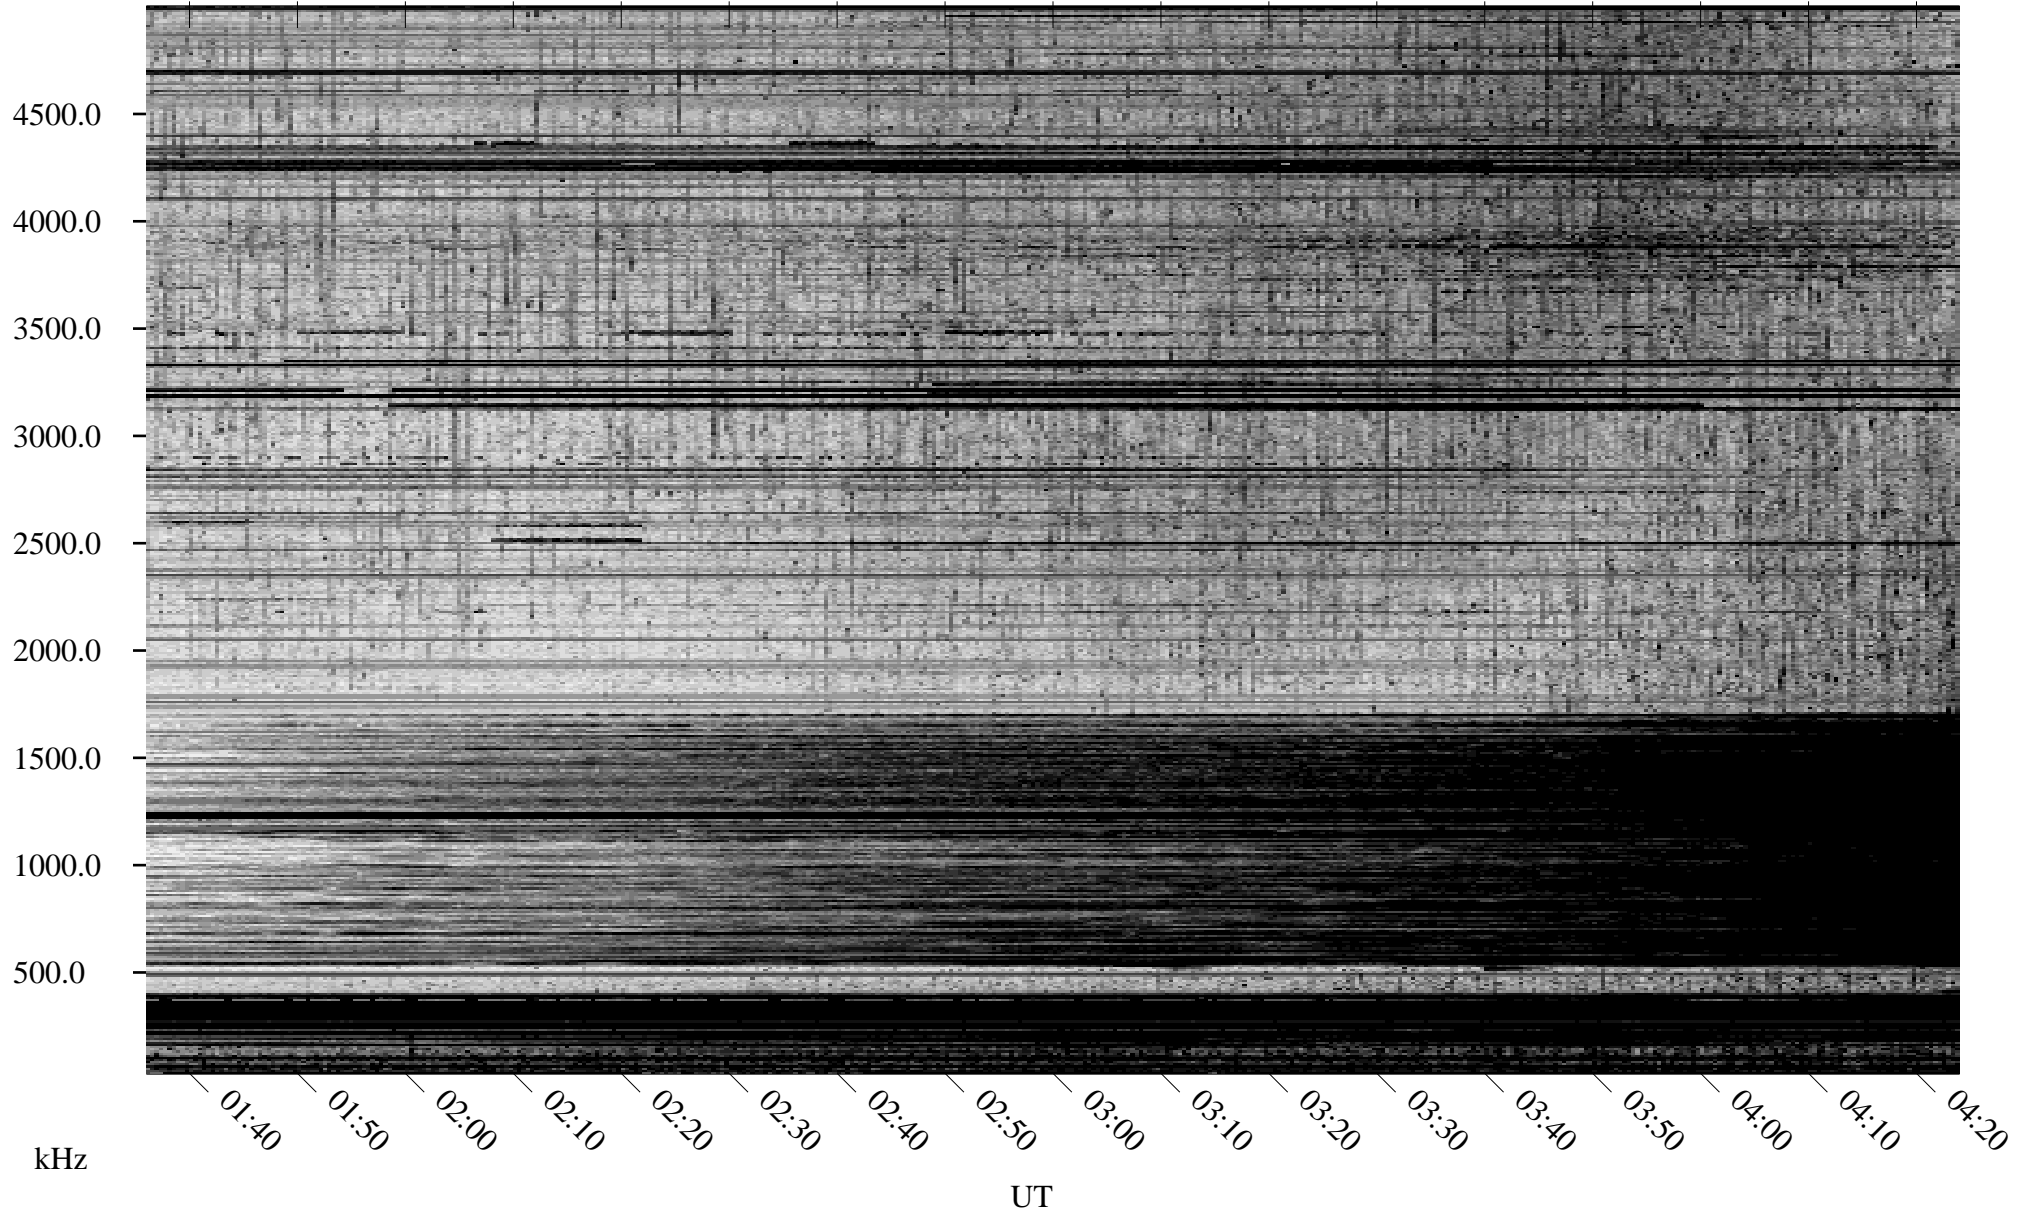

# 08/21/2009 Churchill, Manitoba

Linear Scale    Black = 161    White = 15

ch092331.r00SUm max\_12

Page 1

# 08/21/2009 Churchill, Manitoba

Linear Scale    Black = 161    White = 15

ch092331.r00SUm max\_12

Page 2

# 08/22/2009 Churchill, Manitoba

Linear Scale    Black = 161    White = 15

ch092331.r00SUm max\_12

Page 3

# 08/22/2009 Churchill, Manitoba

Linear Scale    Black = 161    White = 15

ch092331.r00SUm max\_12

Page 4