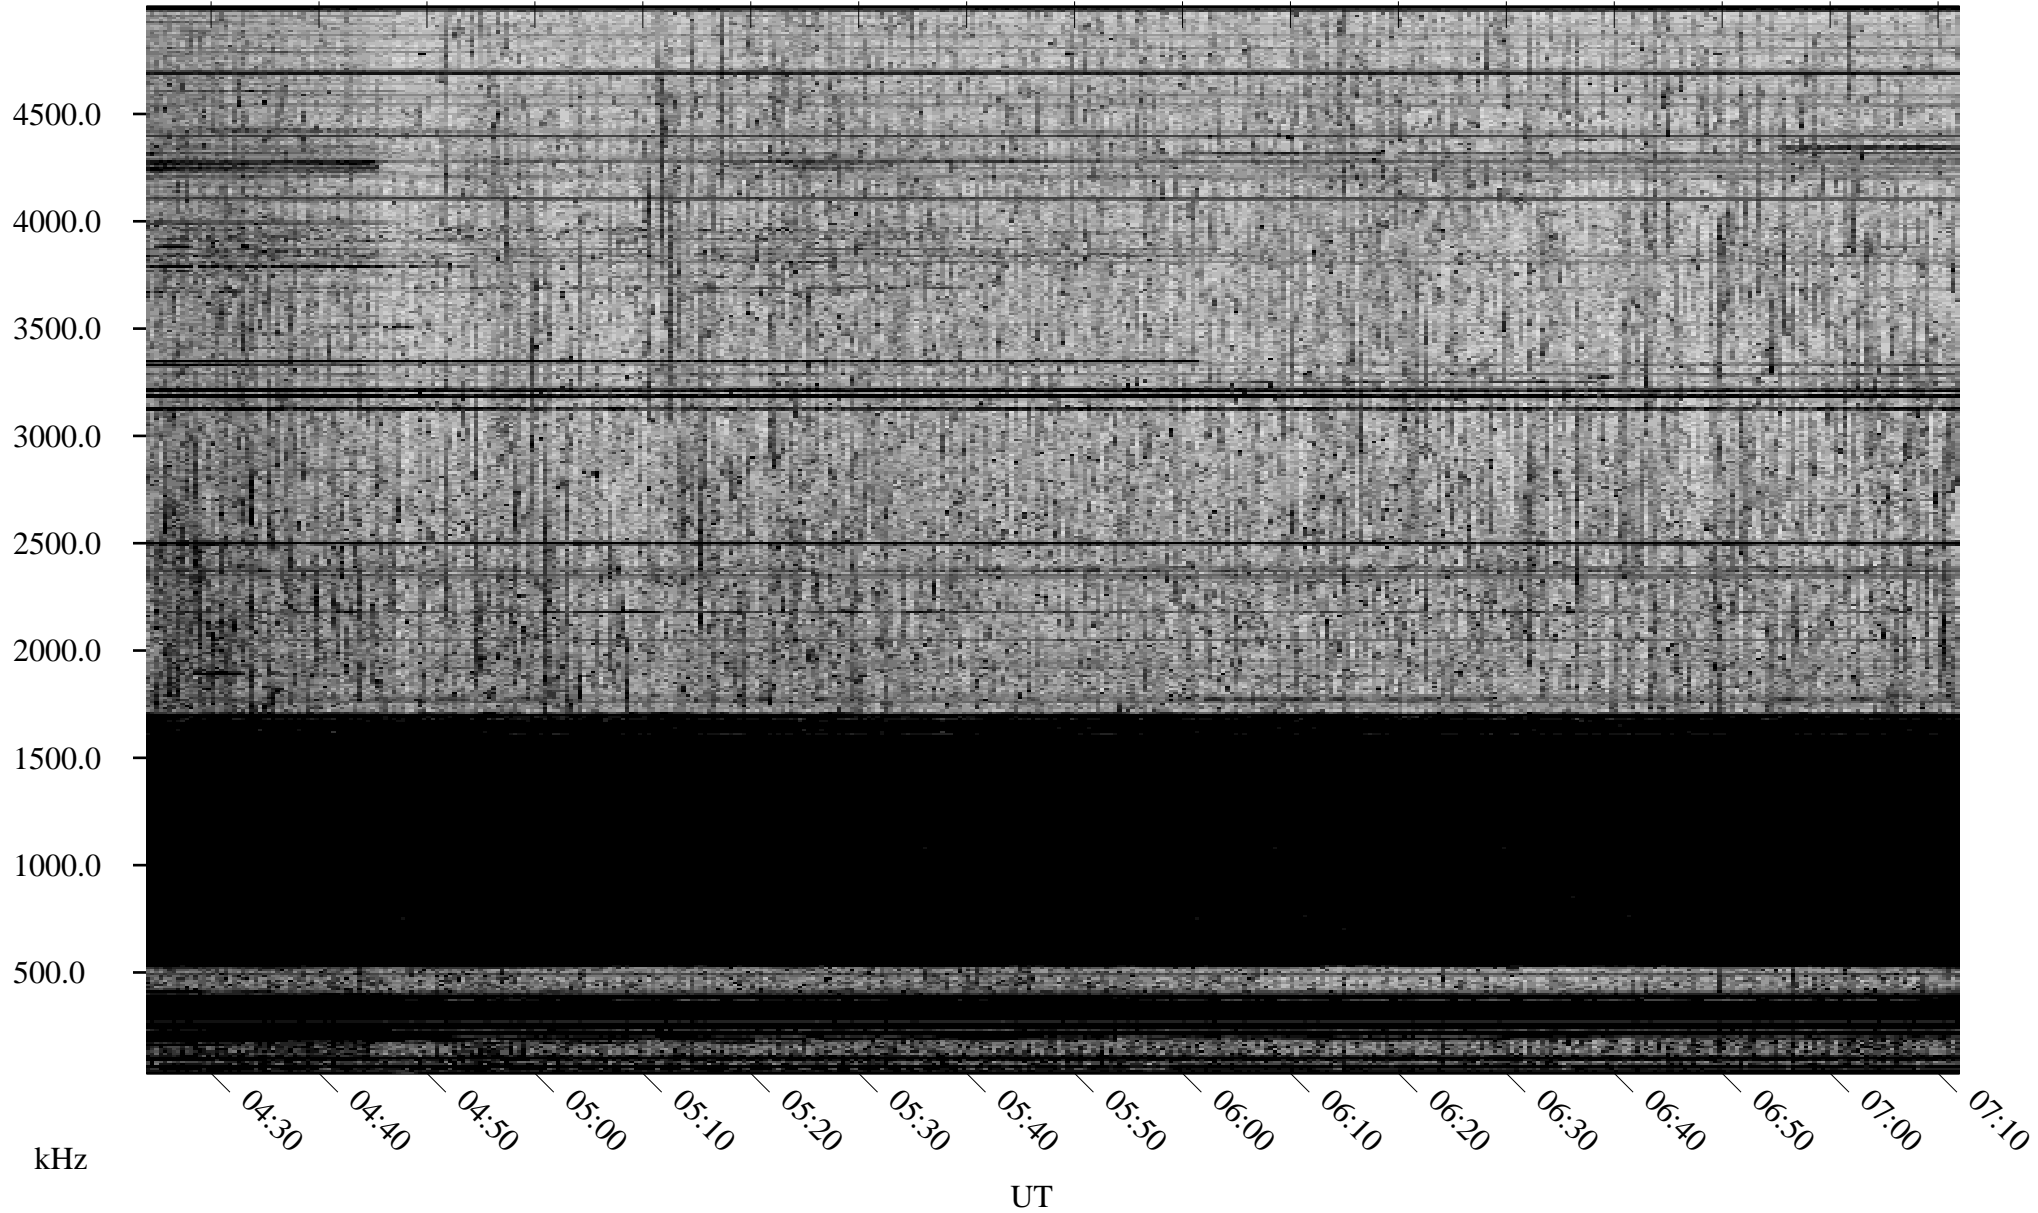

# 08/22/2009 Churchill, Manitoba

Linear Scale    Black = 161    White = 15

ch092331.r00SUm max\_12

Page 3

# 08/22/2009 Churchill, Manitoba

Linear Scale    Black = 161    White = 15

ch092331.r00SUm max\_12

Page 4