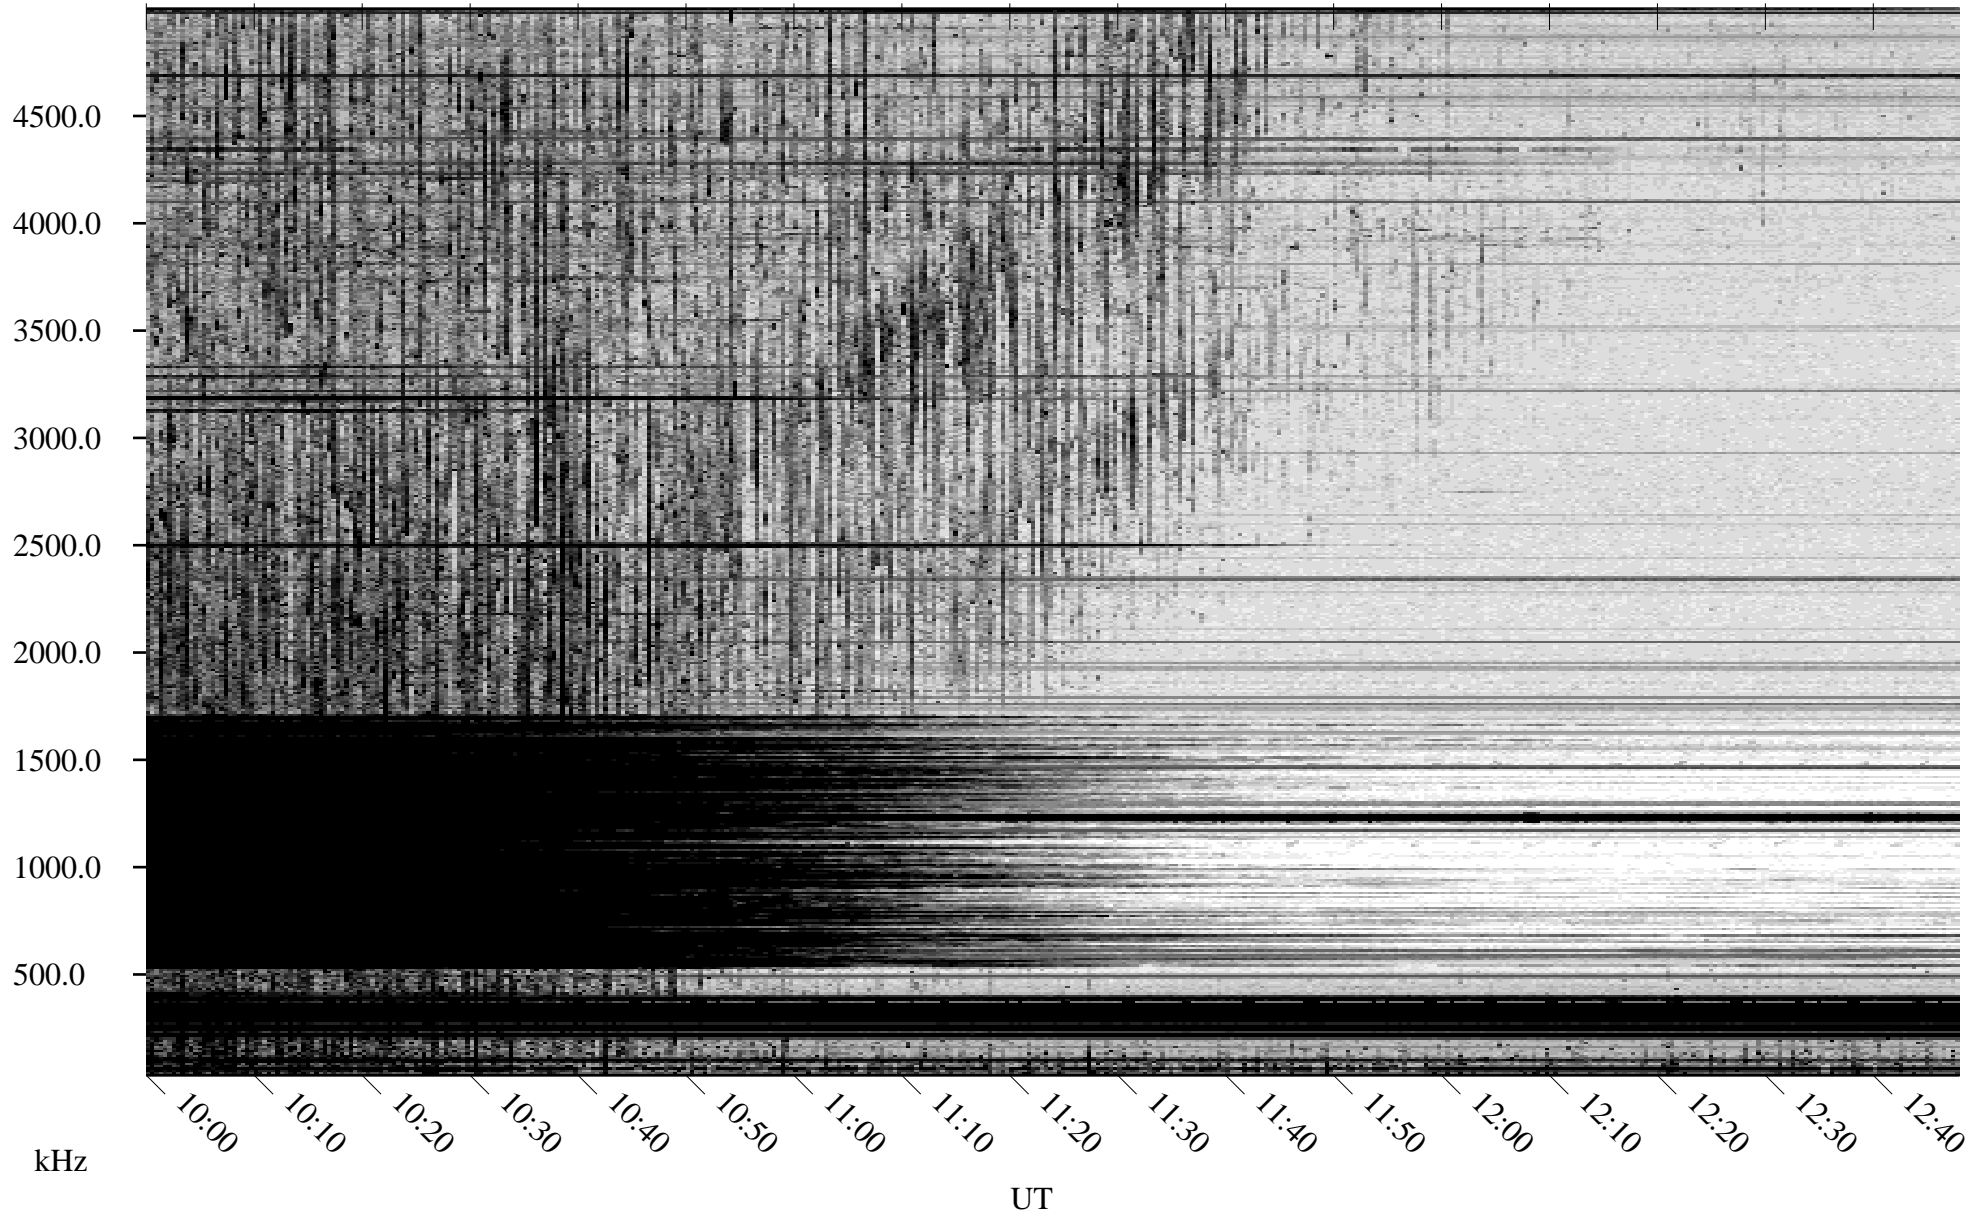

# 08/22/2009 Churchill, Manitoba

Linear Scale    Black = 161    White = 15

ch092331.r00SUm max\_12

Page 5

# 08/22/2009 Churchill, Manitoba

Linear Scale    Black = 161    White = 15

ch092331.r00SUm max\_12

Page 6