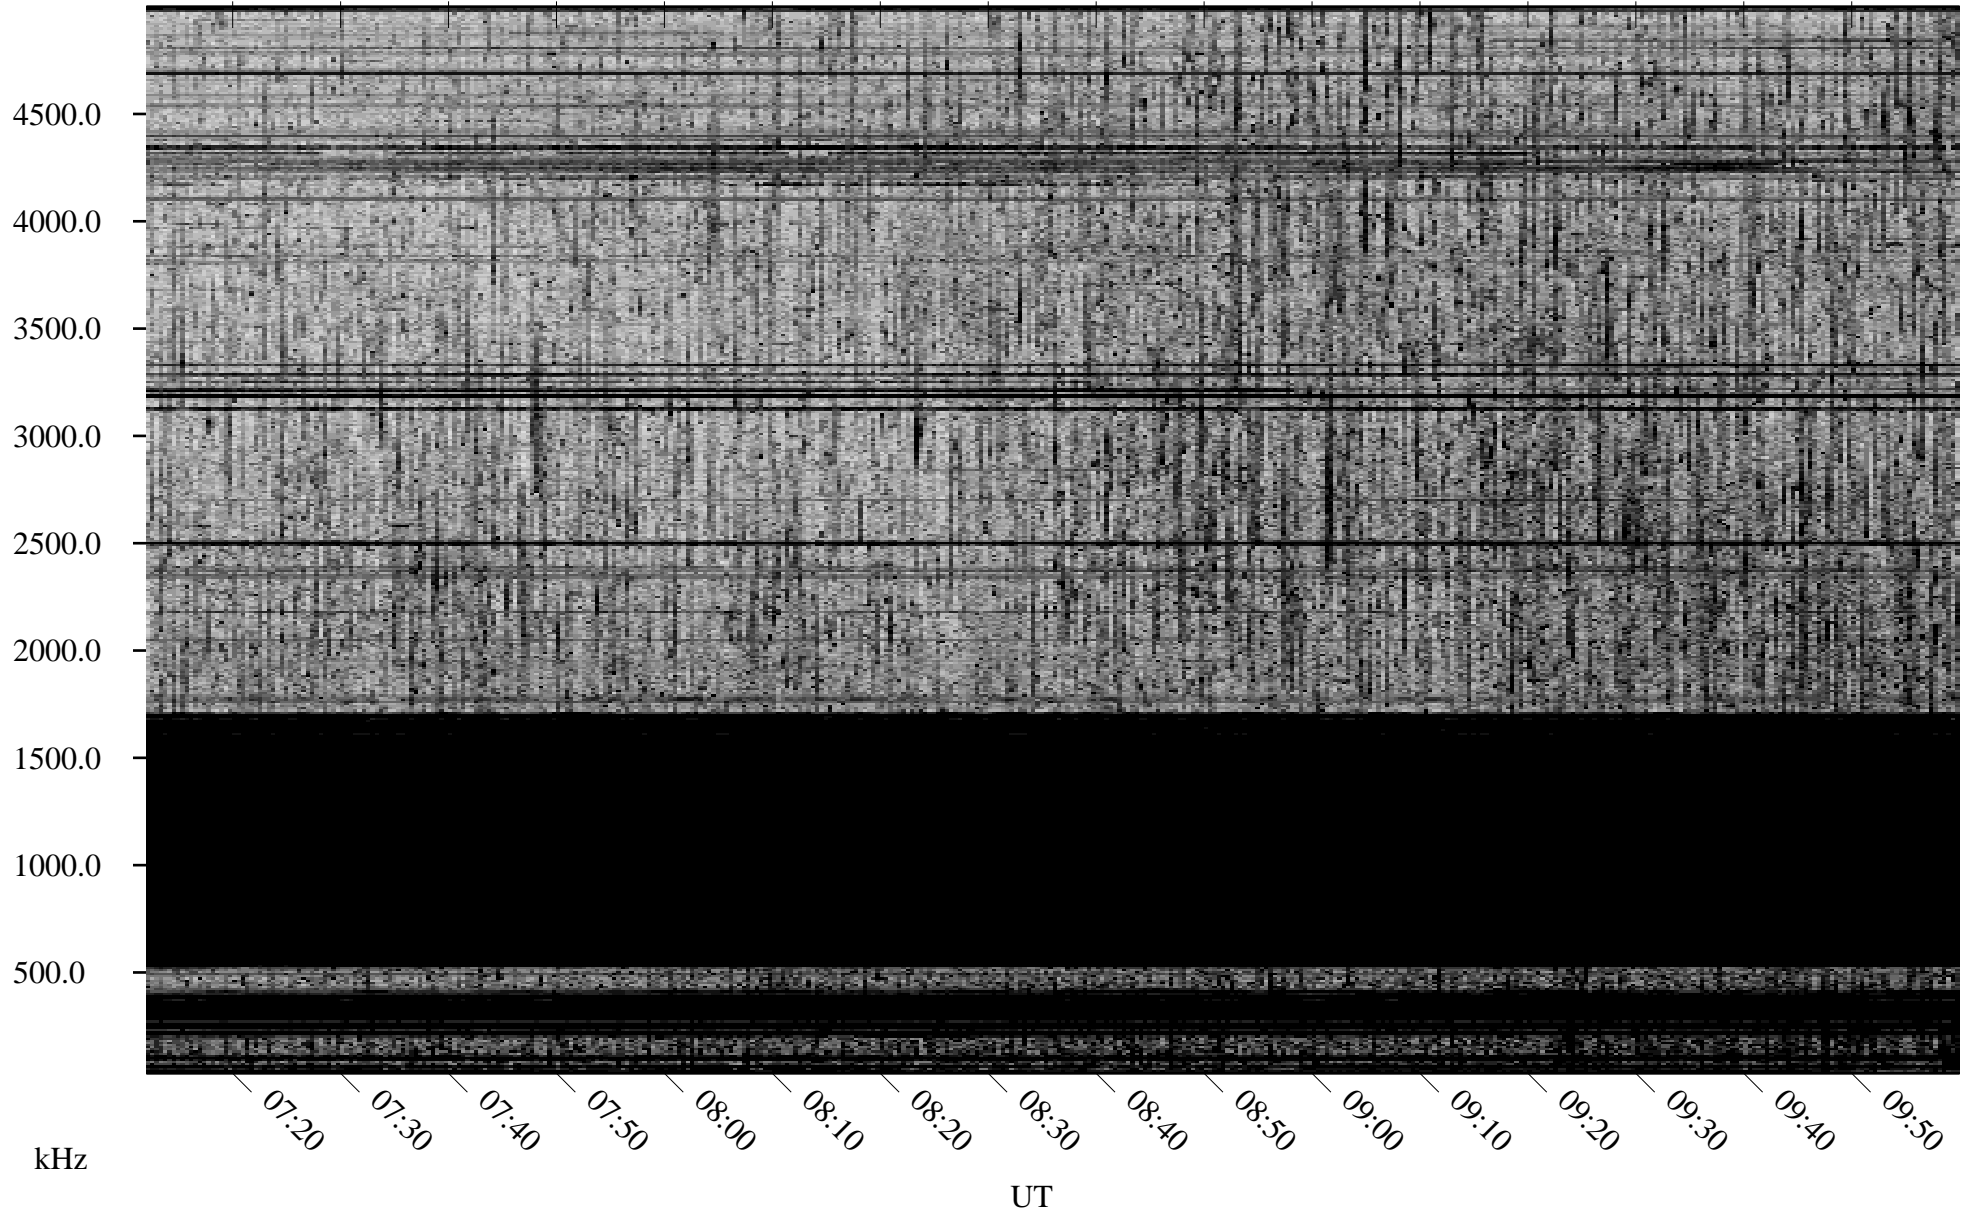

# 08/22/2009 Churchill, Manitoba

Linear Scale    Black = 161    White = 15

ch092331.r00SUm max\_12

Page 4

# 08/22/2009 Churchill, Manitoba

Linear Scale    Black = 161    White = 15

ch092331.r00SUm max\_12

Page 5