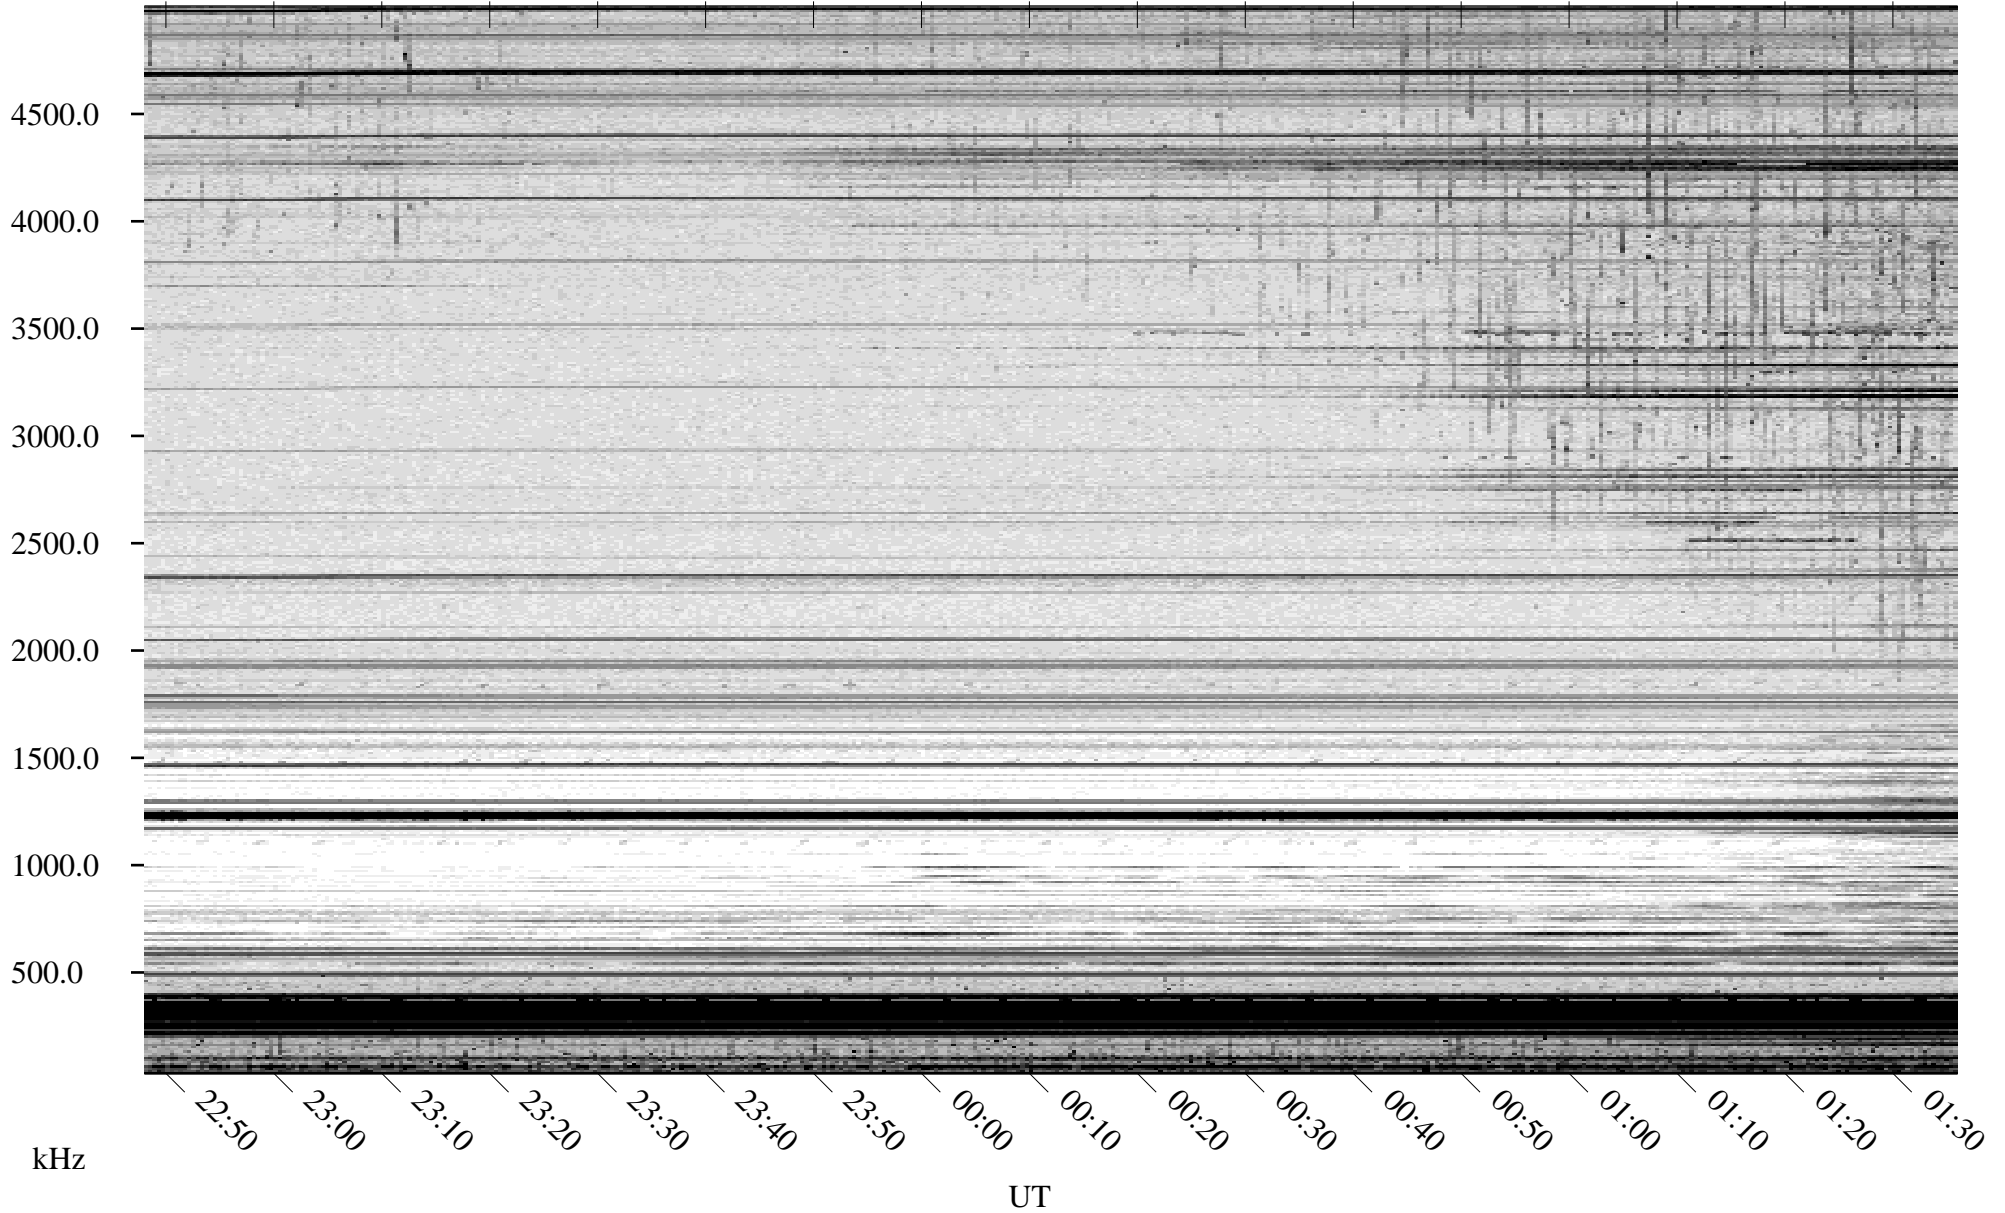

# 08/21/2009 Churchill, Manitoba

Linear Scale    Black = 161    White = 15

ch092331.r00SUm max\_12

Page 1

# 08/21/2009 Churchill, Manitoba

Linear Scale    Black = 161    White = 15

ch092331.r00SUm max\_12

Page 2

# 08/22/2009 Churchill, Manitoba

Linear Scale    Black = 161    White = 15

ch092331.r00SUm max\_12

Page 3

# 08/22/2009 Churchill, Manitoba

Linear Scale    Black = 161    White = 15

ch092331.r00SUm max\_12

Page 4