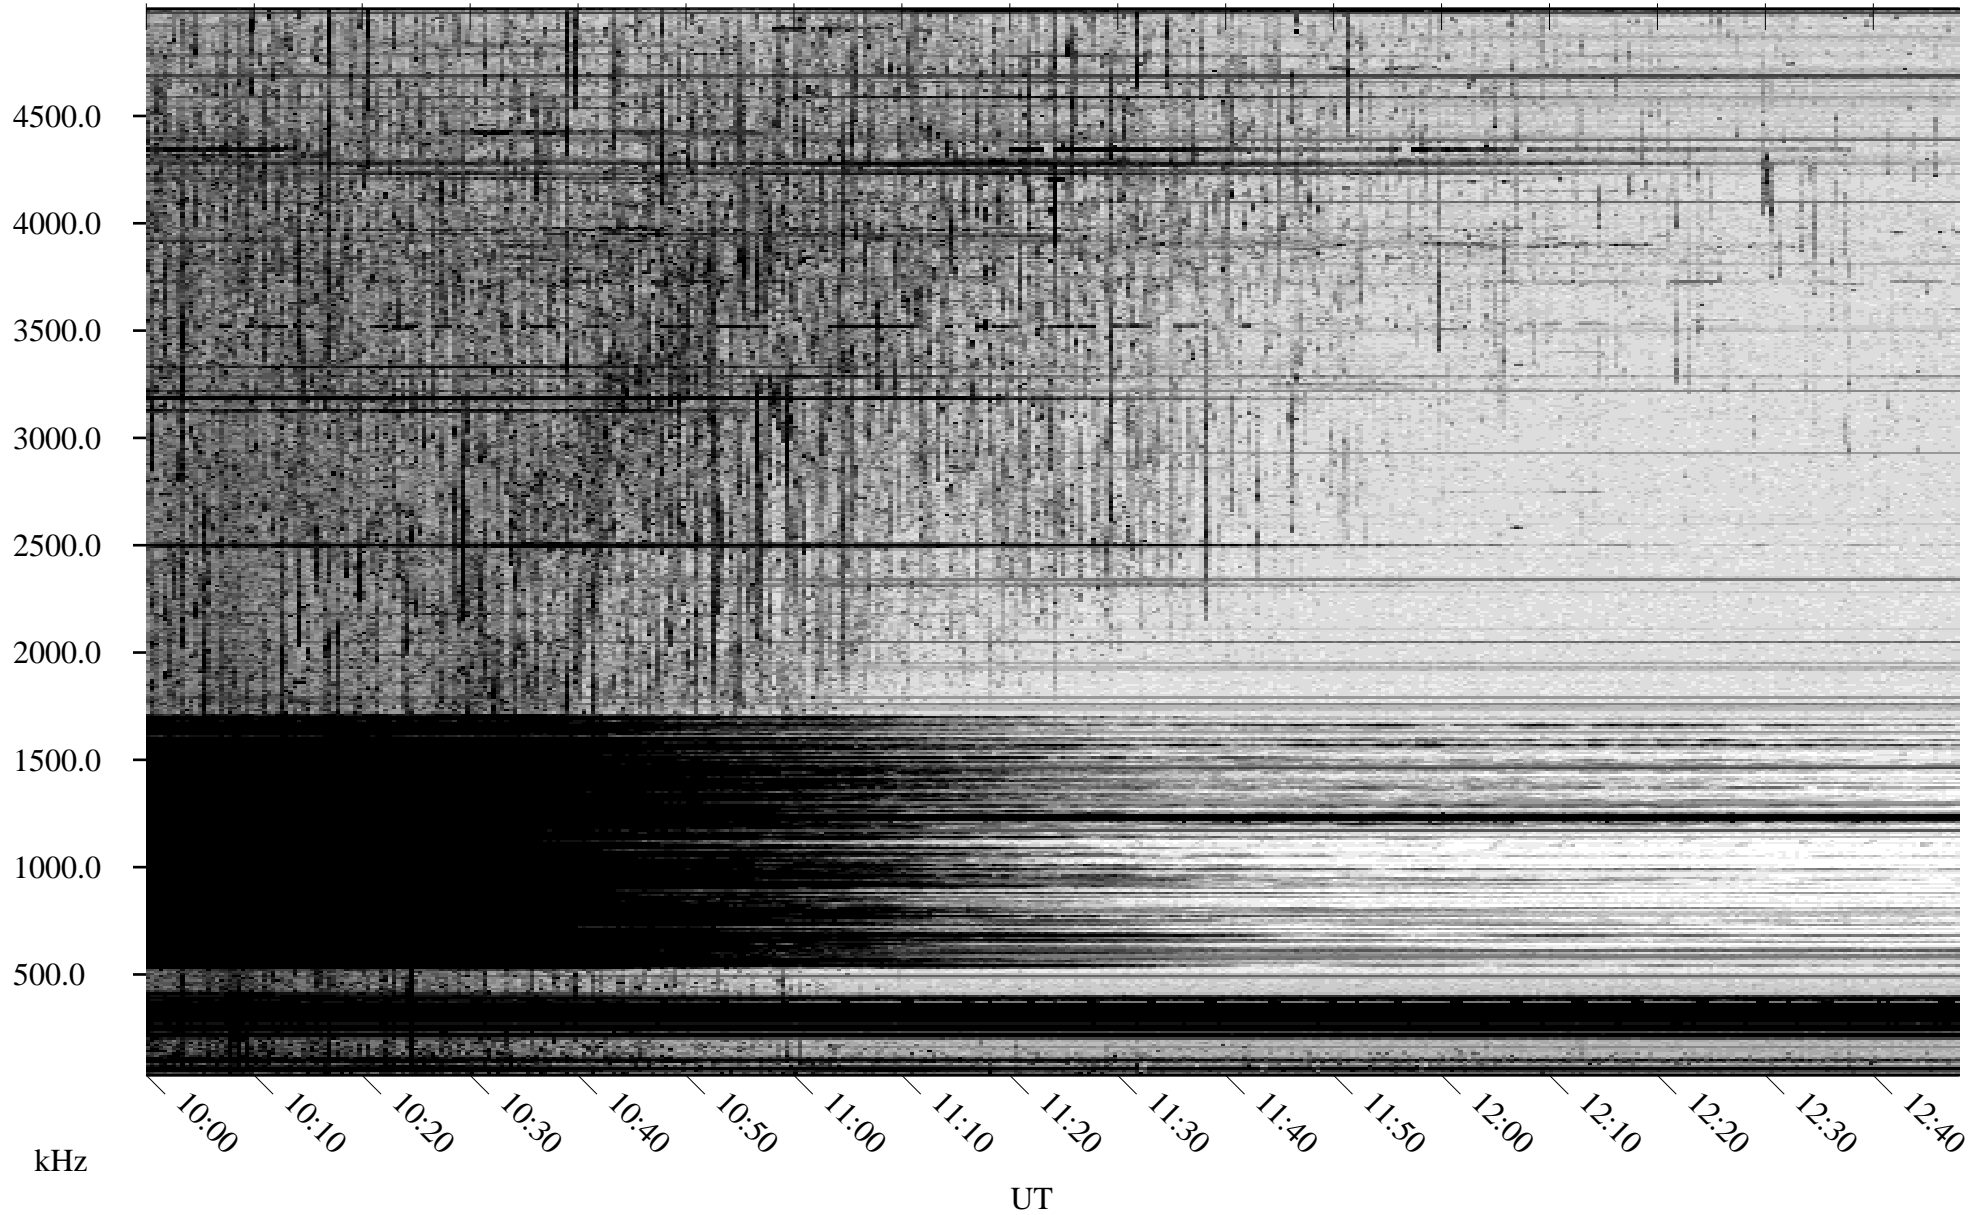

08/22/2009 Churchill, Manitoba

Linear Scale Black = 161 White = 15

ch09234l.r00SUm max_12

Page 1

08/22/2009 Churchill, Manitoba

Linear Scale Black = 161 White = 15

ch09234l.r00SUm max_12

Page 2

08/23/2009 Churchill, Manitoba

Linear Scale Black = 161 White = 15

ch09234l.r00SUm max_12

Page 3

08/23/2009 Churchill, Manitoba

Linear Scale Black = 161 White = 15

ch09234l.r00SUm max_12

Page 4

08/23/2009 Churchill, Manitoba

Linear Scale Black = 161 White = 15

ch09234l.r00SUm max_12

Page 5

08/23/2009 Churchill, Manitoba

Linear Scale Black = 161 White = 15

ch09234l.r00SUm max_12

Page 6

08/23/2009 Churchill, Manitoba

Linear Scale Black = 161 White = 15

ch09234l.r00SUm max_12

Page 7

08/23/2009 Churchill, Manitoba

Linear Scale Black = 161 White = 15

ch09234l.r00SUm max_12

Page 8