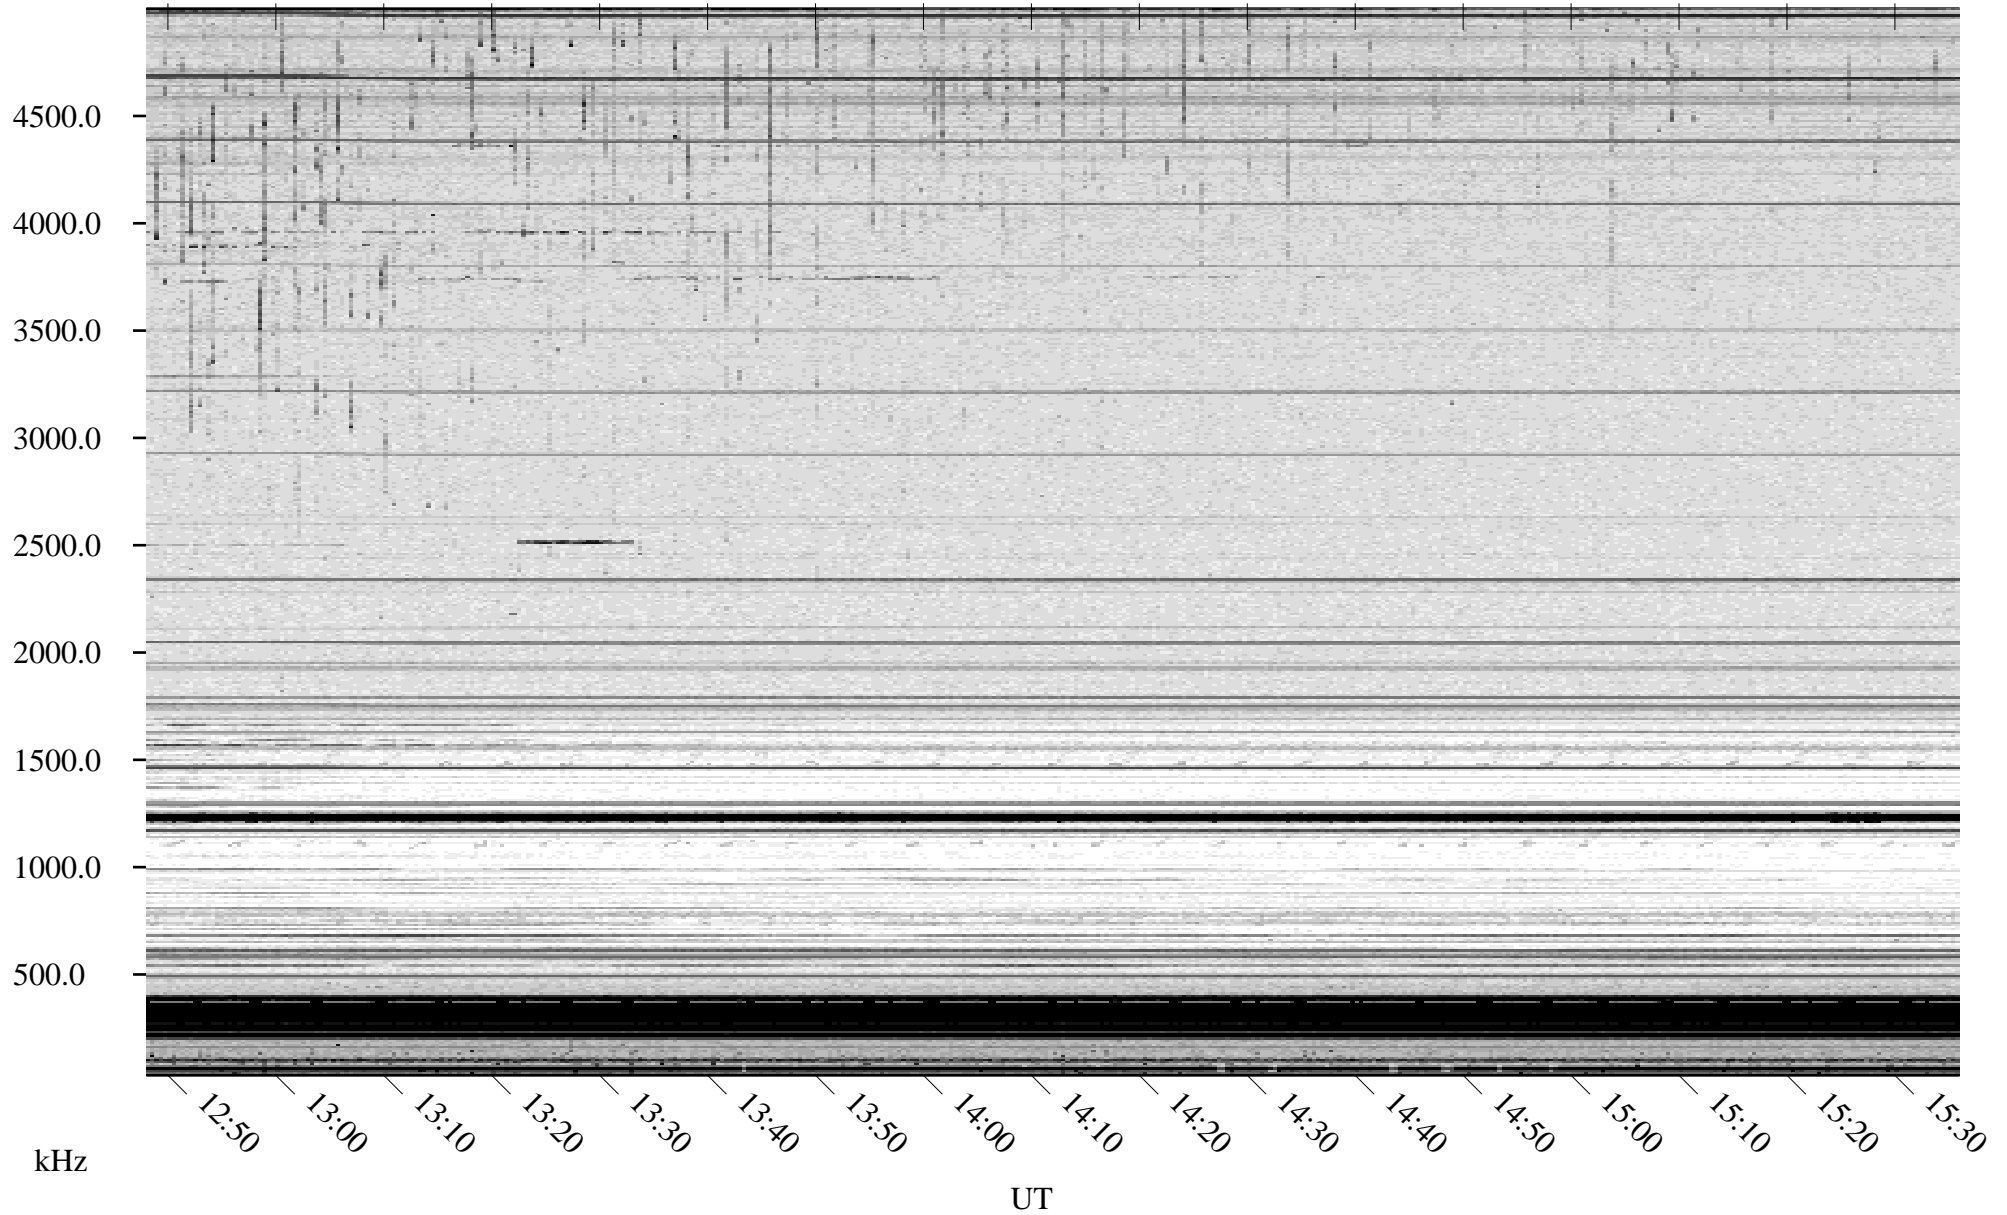

08/22/2009 Churchill, Manitoba

Linear Scale Black = 161 White = 15

ch09234l.r00SUm max_12

Page 1

08/22/2009 Churchill, Manitoba

Linear Scale Black = 161 White = 15

ch09234l.r00SUm max_12

Page 2

08/23/2009 Churchill, Manitoba

Linear Scale Black = 161 White = 15

ch09234l.r00SUm max_12

Page 3

08/23/2009 Churchill, Manitoba

Linear Scale Black = 161 White = 15

ch09234l.r00SUm max_12

Page 4

08/23/2009 Churchill, Manitoba

Linear Scale Black = 161 White = 15

ch09234l.r00SUm max_12

Page 5

08/23/2009 Churchill, Manitoba

Linear Scale Black = 161 White = 15

ch09234l.r00SUm max_12

Page 6

08/23/2009 Churchill, Manitoba

Linear Scale Black = 161 White = 15

ch09234l.r00SUm max_12

Page 7

08/23/2009 Churchill, Manitoba

Linear Scale Black = 161 White = 15

ch09234l.r00SUm max_12

Page 8