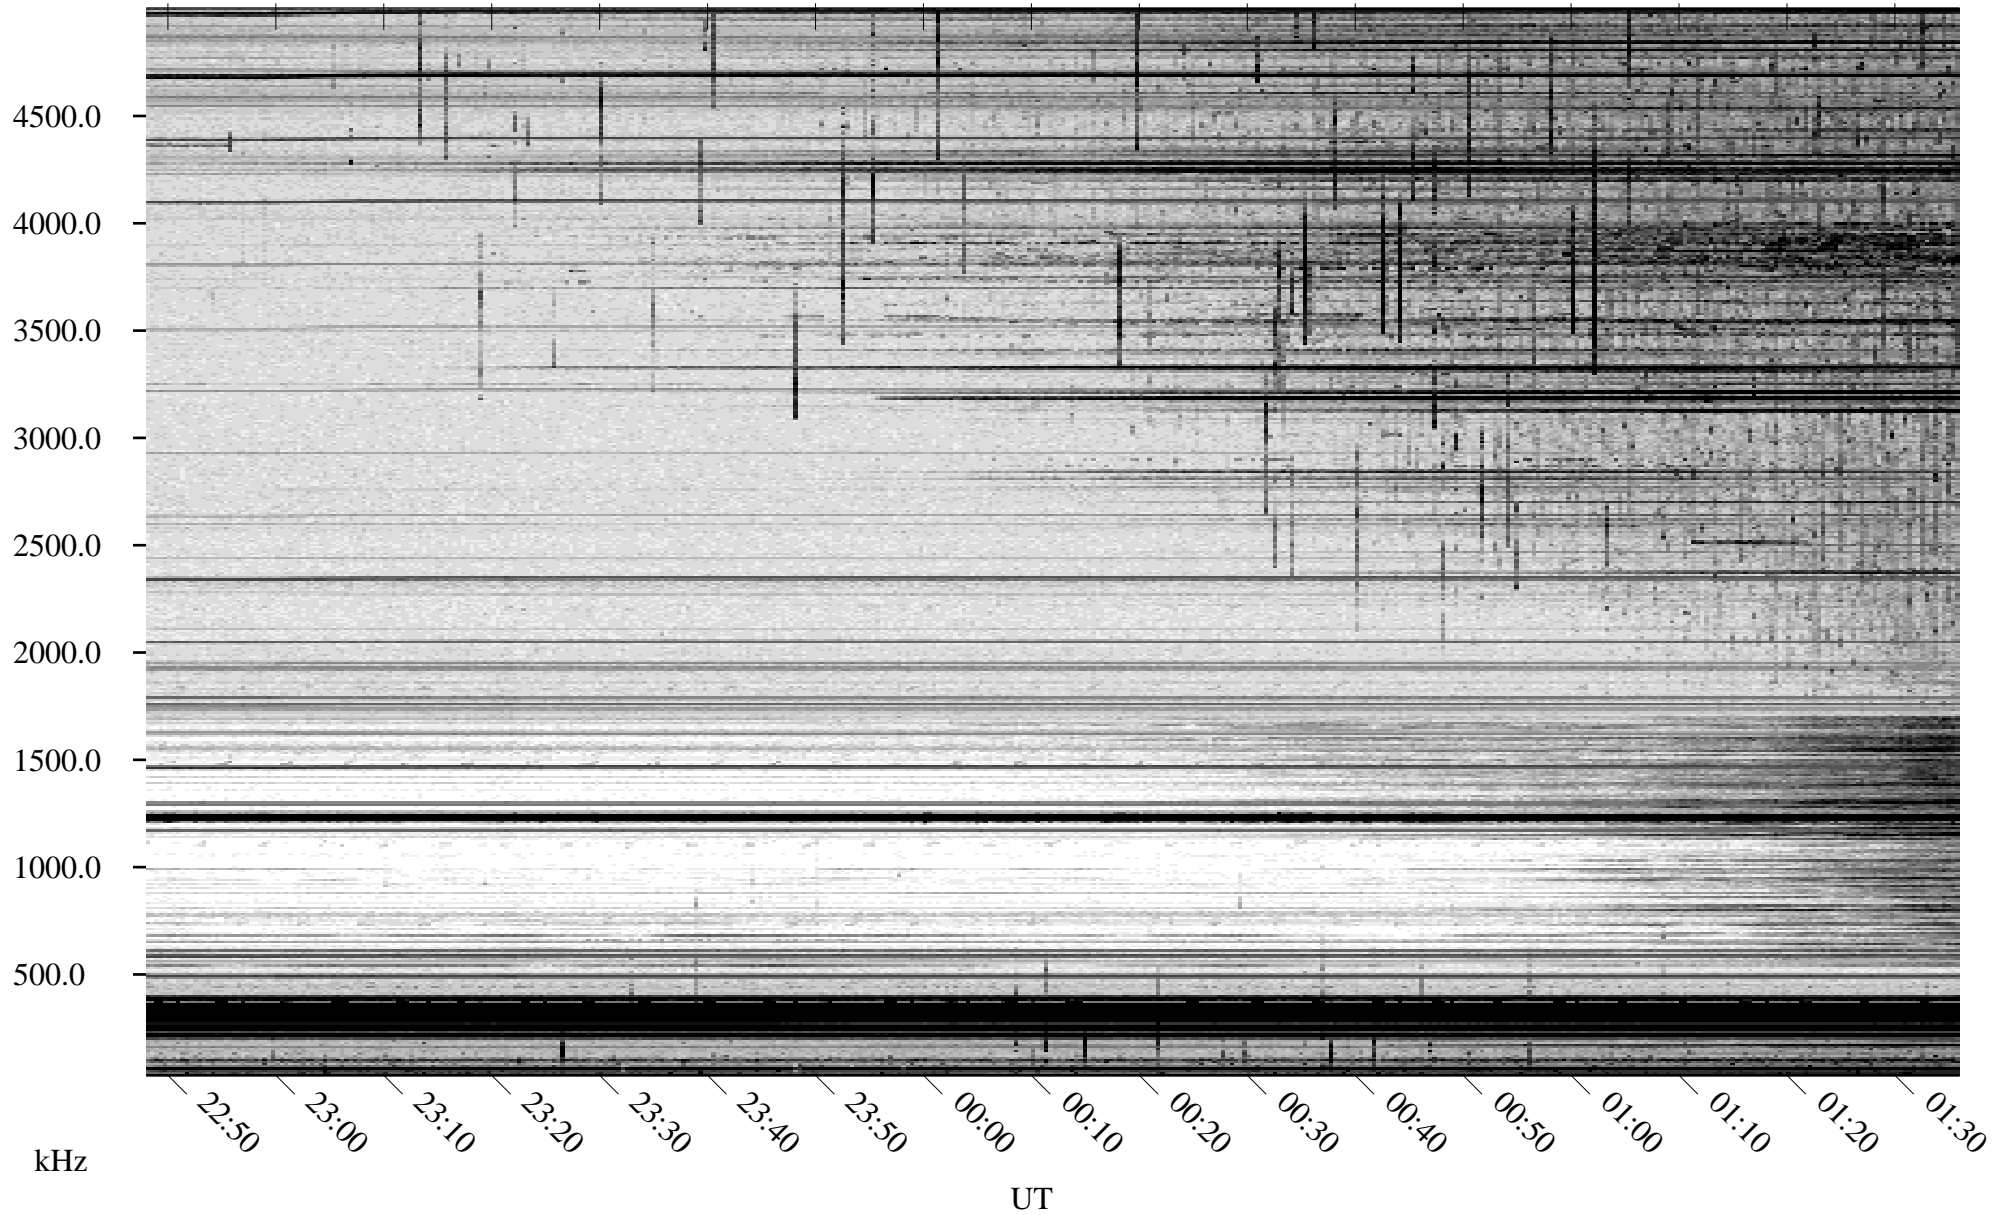

08/22/2009 Churchill, Manitoba

Linear Scale Black = 161 White = 15

ch09234l.r00SUm max_12

Page 1

08/22/2009 Churchill, Manitoba

Linear Scale Black = 161 White = 15

ch09234l.r00SUm max_12

Page 2

08/23/2009 Churchill, Manitoba

Linear Scale Black = 161 White = 15

ch09234l.r00SUm max_12

Page 3

08/23/2009 Churchill, Manitoba

Linear Scale Black = 161 White = 15

ch09234l.r00SUm max_12

Page 4

08/23/2009 Churchill, Manitoba

Linear Scale Black = 161 White = 15

ch09234l.r00SUm max_12

Page 5

08/23/2009 Churchill, Manitoba

Linear Scale Black = 161 White = 15

ch09234l.r00SUm max_12

Page 6

08/23/2009 Churchill, Manitoba

Linear Scale Black = 161 White = 15

ch09234l.r00SUm max_12

Page 7

08/23/2009 Churchill, Manitoba

Linear Scale Black = 161 White = 15

ch09234l.r00SUm max_12

Page 8