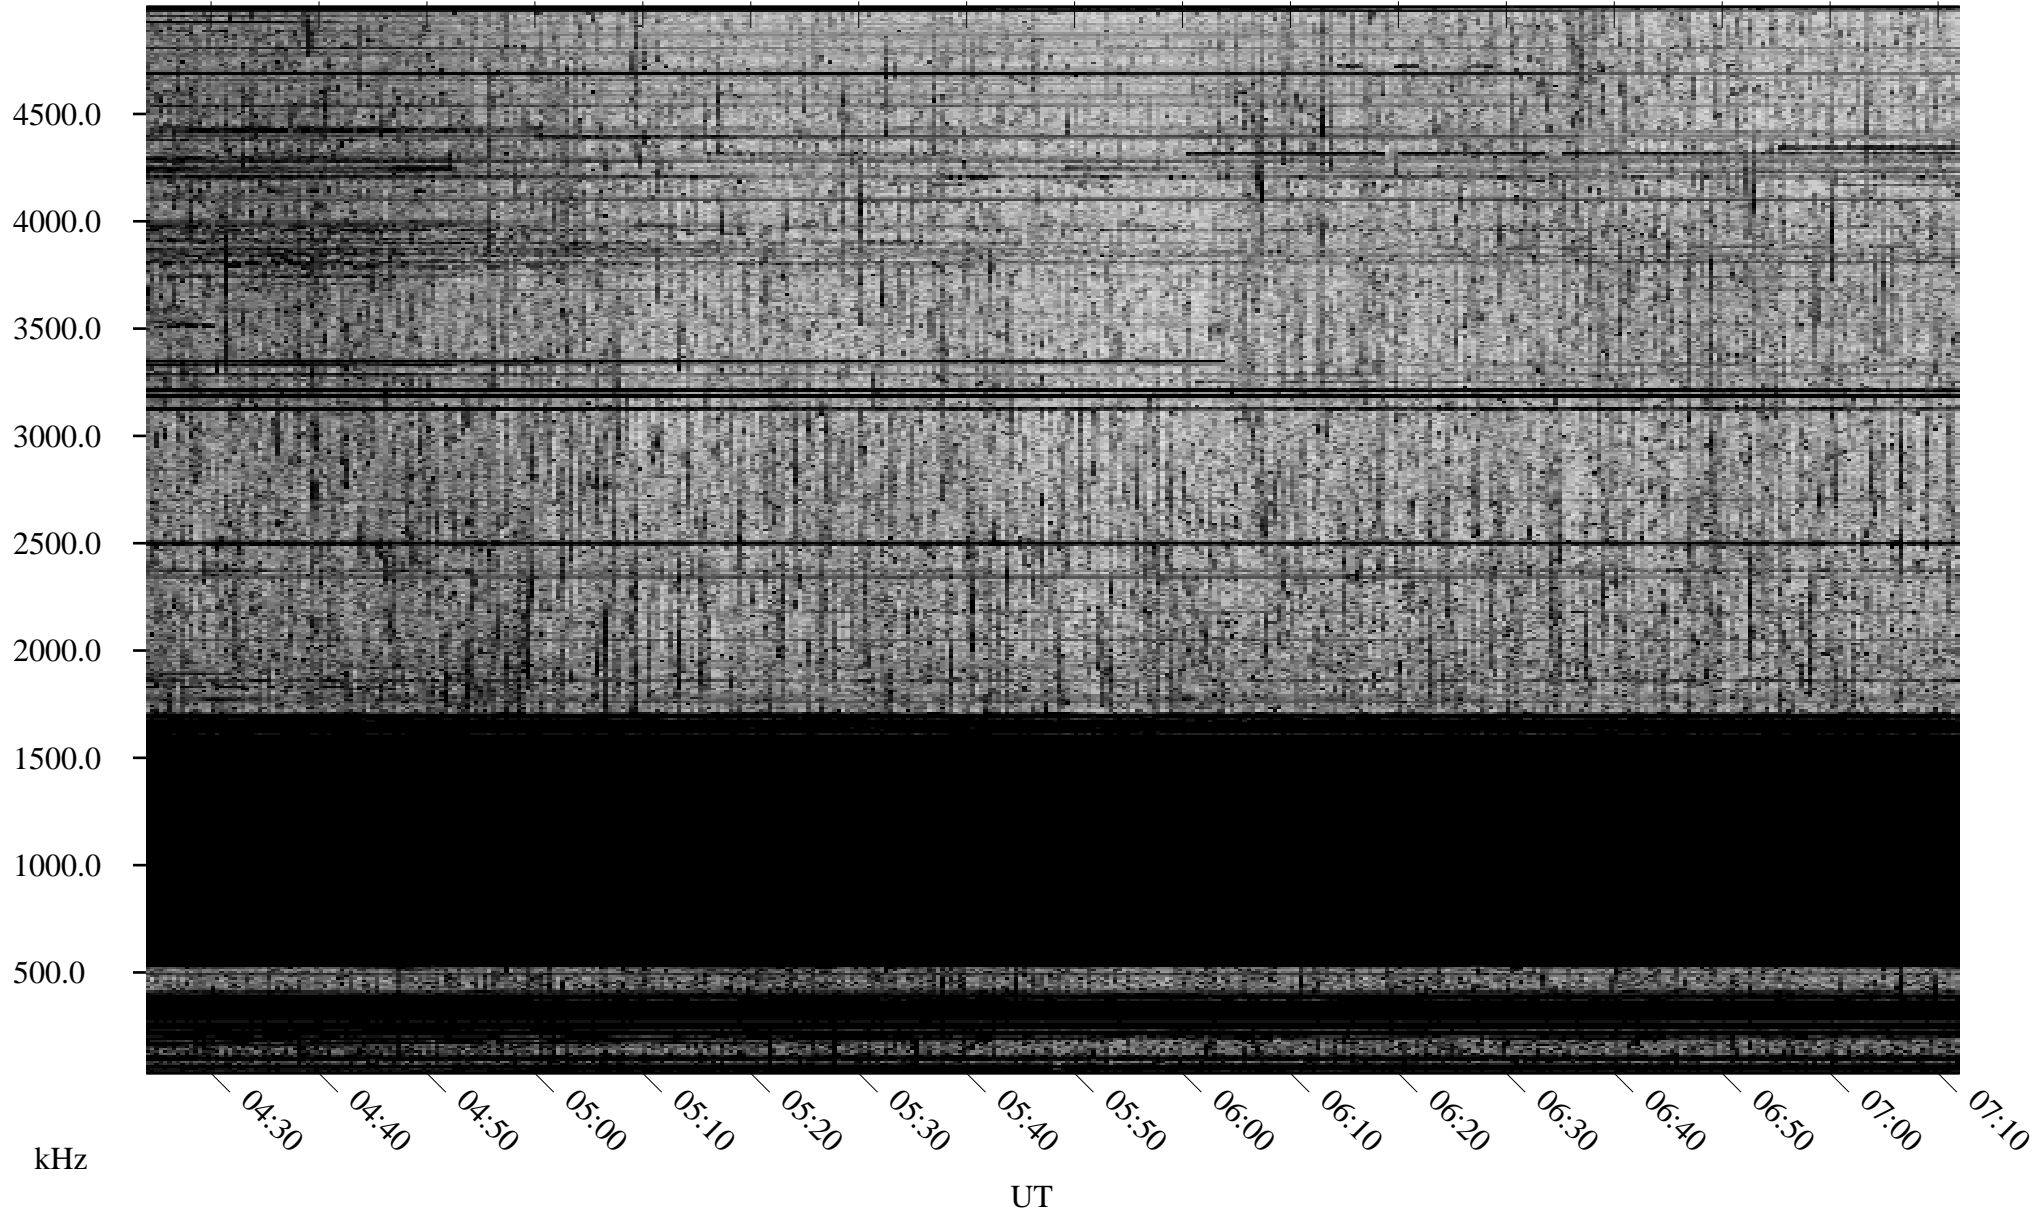

08/22/2009 Churchill, Manitoba

Linear Scale Black = 161 White = 15

ch09234l.r00SUm max_12

Page 1

08/22/2009 Churchill, Manitoba

Linear Scale Black = 161 White = 15

ch09234l.r00SUm max_12

Page 2

08/23/2009 Churchill, Manitoba

Linear Scale Black = 161 White = 15

ch09234l.r00SUm max_12

Page 3

08/23/2009 Churchill, Manitoba

Linear Scale Black = 161 White = 15

ch09234l.r00SUm max_12

Page 4

08/23/2009 Churchill, Manitoba

Linear Scale Black = 161 White = 15

ch09234l.r00SUm max_12

Page 5

08/23/2009 Churchill, Manitoba

Linear Scale Black = 161 White = 15

ch09234l.r00SUm max_12

Page 6

08/23/2009 Churchill, Manitoba

Linear Scale Black = 161 White = 15

ch09234l.r00SUm max_12

Page 7

08/23/2009 Churchill, Manitoba

Linear Scale Black = 161 White = 15

ch09234l.r00SUm max_12

Page 8