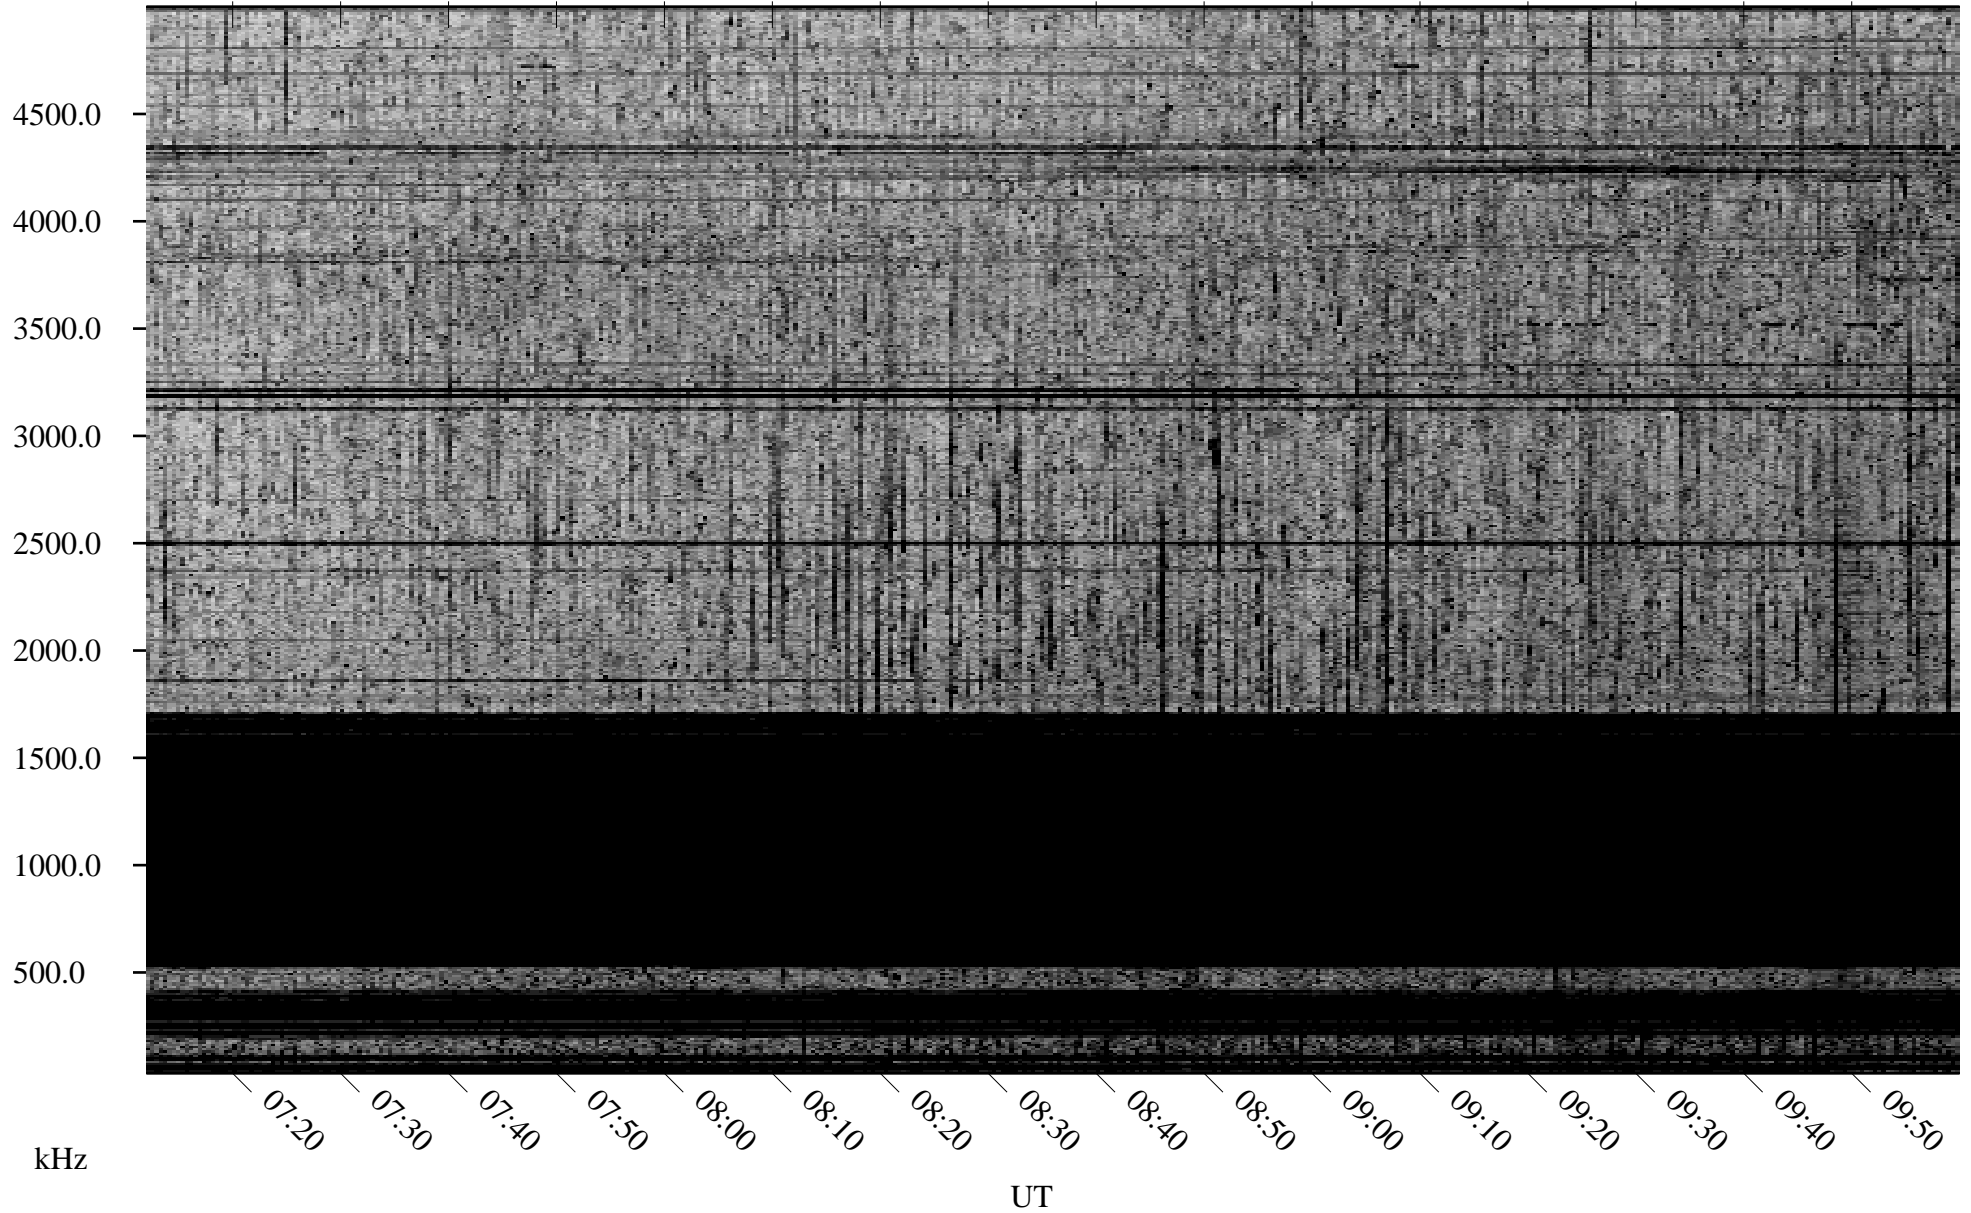

08/22/2009 Churchill, Manitoba

Linear Scale Black = 161 White = 15

ch09234l.r00SUm max_12

Page 1

08/22/2009 Churchill, Manitoba

Linear Scale Black = 161 White = 15

ch09234l.r00SUm max_12

Page 2

08/23/2009 Churchill, Manitoba

Linear Scale Black = 161 White = 15

ch09234l.r00SUm max_12

Page 3

08/23/2009 Churchill, Manitoba

Linear Scale Black = 161 White = 15

ch09234l.r00SUm max_12

Page 4

08/23/2009 Churchill, Manitoba

Linear Scale Black = 161 White = 15

ch09234l.r00SUm max_12

Page 5

08/23/2009 Churchill, Manitoba

Linear Scale Black = 161 White = 15

ch09234l.r00SUm max_12

Page 6

08/23/2009 Churchill, Manitoba

Linear Scale Black = 161 White = 15

ch09234l.r00SUm max_12

Page 7

08/23/2009 Churchill, Manitoba

Linear Scale Black = 161 White = 15

ch09234l.r00SUm max_12

Page 8