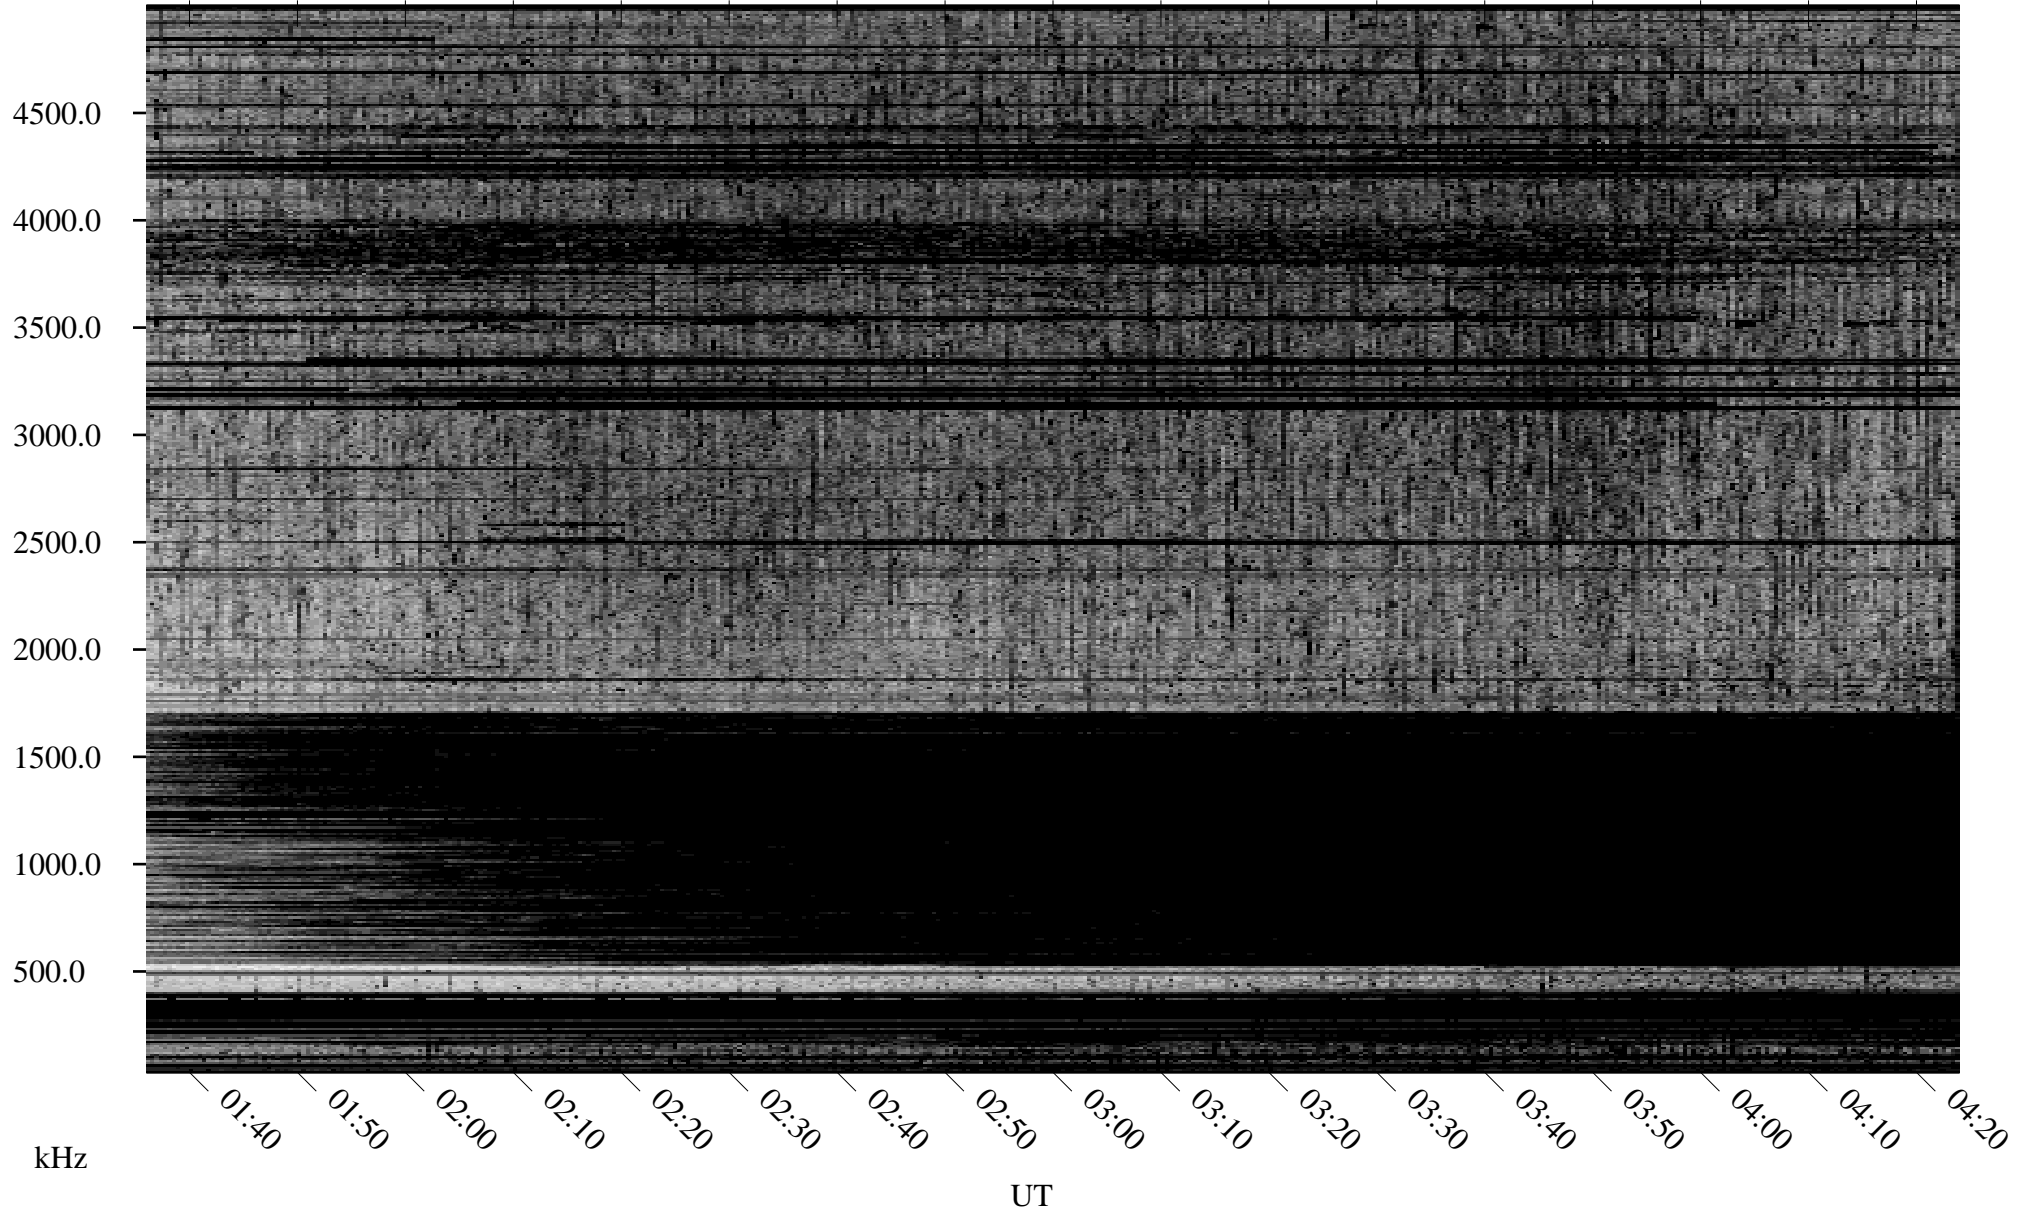

08/22/2009 Churchill, Manitoba

Linear Scale Black = 161 White = 15

ch09234l.r00SUm max_12

Page 1

08/22/2009 Churchill, Manitoba

Linear Scale Black = 161 White = 15

ch09234l.r00SUm max_12

Page 2

08/23/2009 Churchill, Manitoba

Linear Scale Black = 161 White = 15

ch09234l.r00SUm max_12

Page 3

08/23/2009 Churchill, Manitoba

Linear Scale Black = 161 White = 15

ch09234l.r00SUm max_12

Page 4

08/23/2009 Churchill, Manitoba

Linear Scale Black = 161 White = 15

ch09234l.r00SUm max_12

Page 5

08/23/2009 Churchill, Manitoba

Linear Scale Black = 161 White = 15

ch09234l.r00SUm max_12

Page 6

08/23/2009 Churchill, Manitoba

Linear Scale Black = 161 White = 15

ch09234l.r00SUm max_12

Page 7

08/23/2009 Churchill, Manitoba

Linear Scale Black = 161 White = 15

ch09234l.r00SUm max_12

Page 8