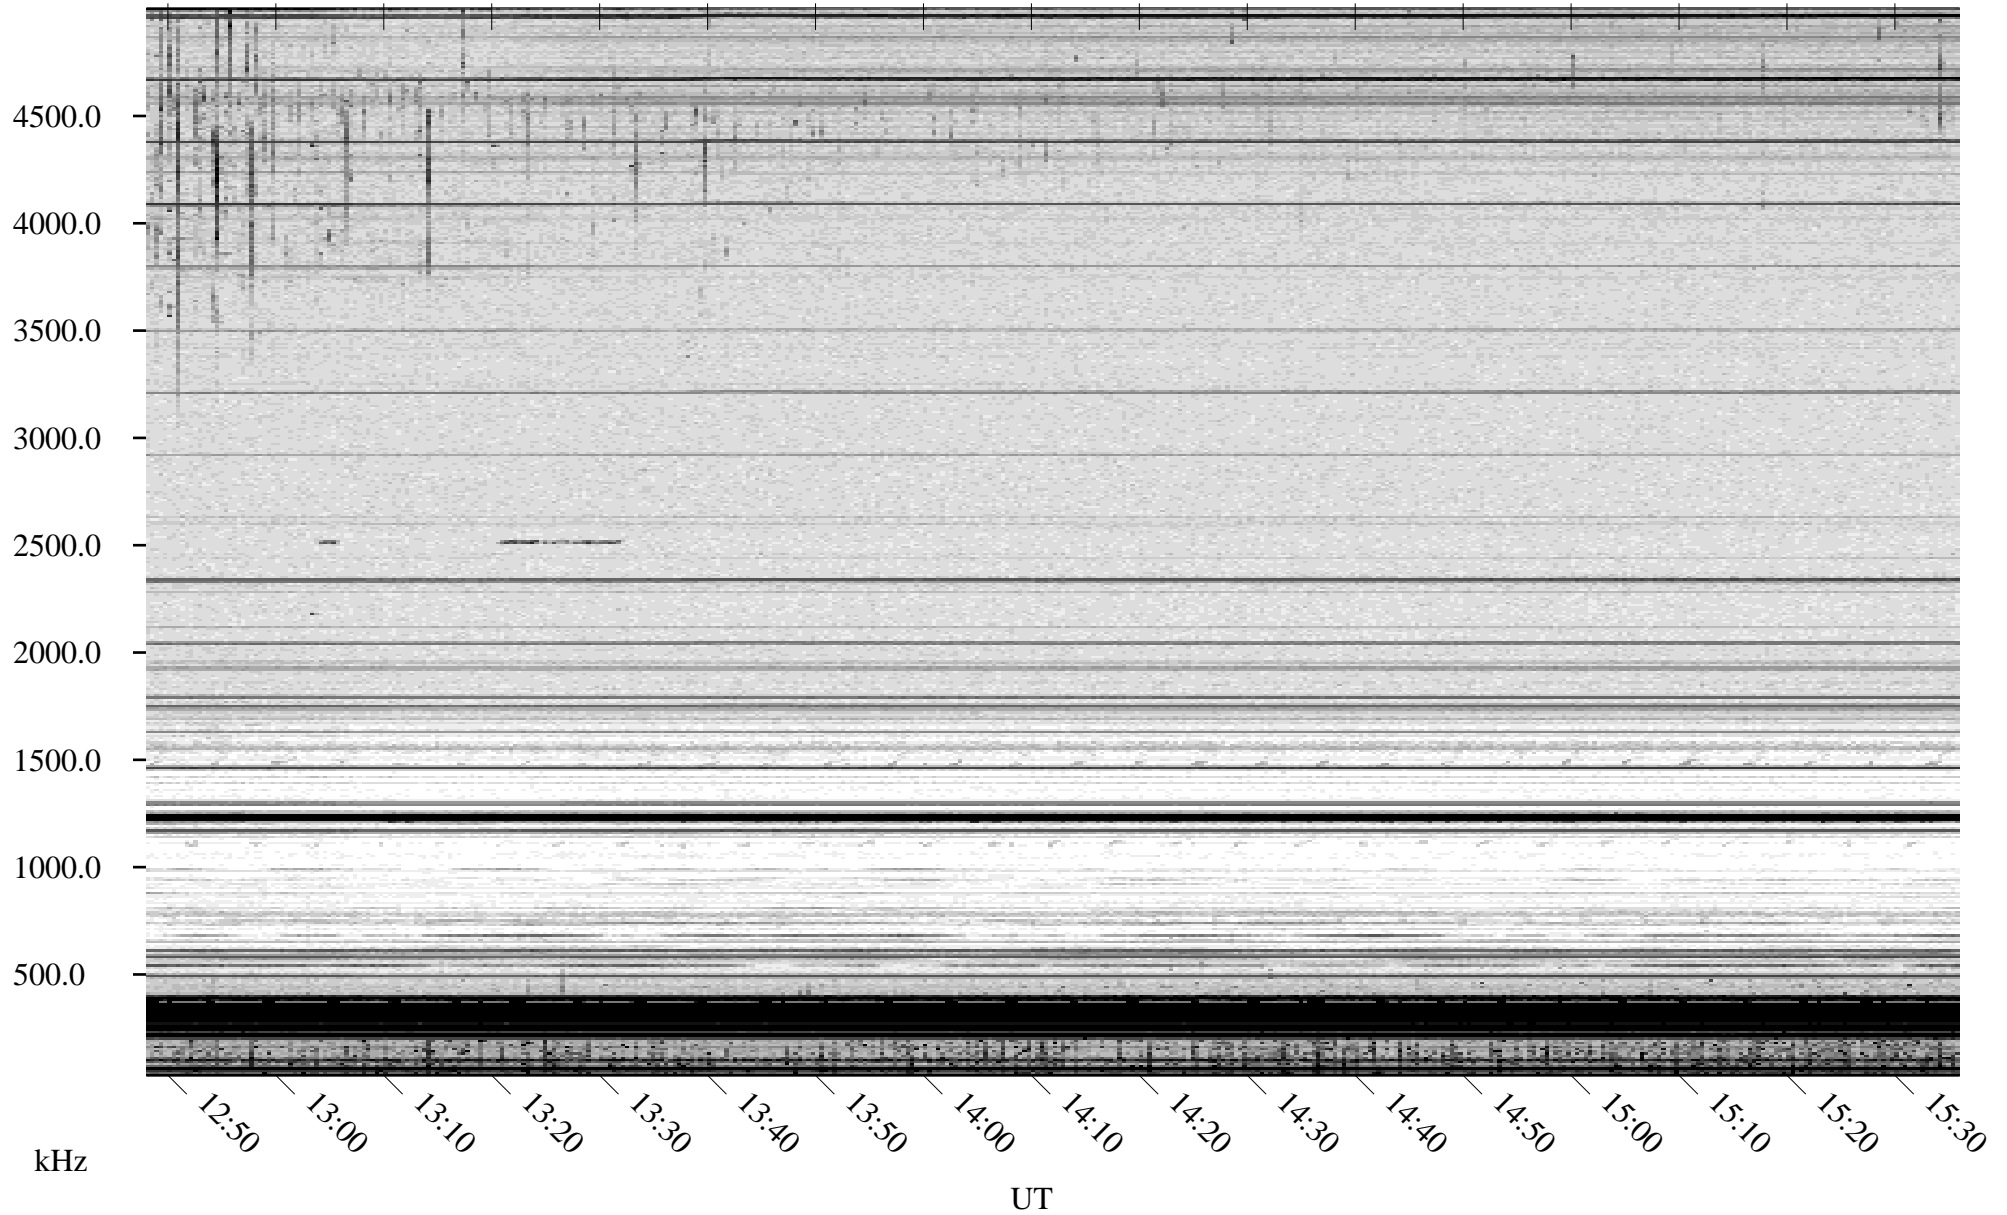

08/23/2009 Churchill, Manitoba

Linear Scale Black = 161 White = 15

ch092351.r00SUm max_12

Page 1

08/23/2009 Churchill, Manitoba

Linear Scale Black = 161 White = 15

ch092351.r00SUm max_12

Page 2

08/24/2009 Churchill, Manitoba

Linear Scale Black = 161 White = 15

ch092351.r00SUm max_12

Page 3

08/24/2009 Churchill, Manitoba

Linear Scale Black = 161 White = 15

ch092351.r00SUm max_12

Page 4

08/24/2009 Churchill, Manitoba

Linear Scale Black = 161 White = 15

ch092351.r00SUm max_12

Page 5

08/24/2009 Churchill, Manitoba

Linear Scale Black = 161 White = 15

ch092351.r00SUm max_12

Page 6

08/24/2009 Churchill, Manitoba

Linear Scale Black = 161 White = 15

ch092351.r00SUm max_12

Page 7

08/24/2009 Churchill, Manitoba

Linear Scale Black = 161 White = 15

ch092351.r00SUm max_12