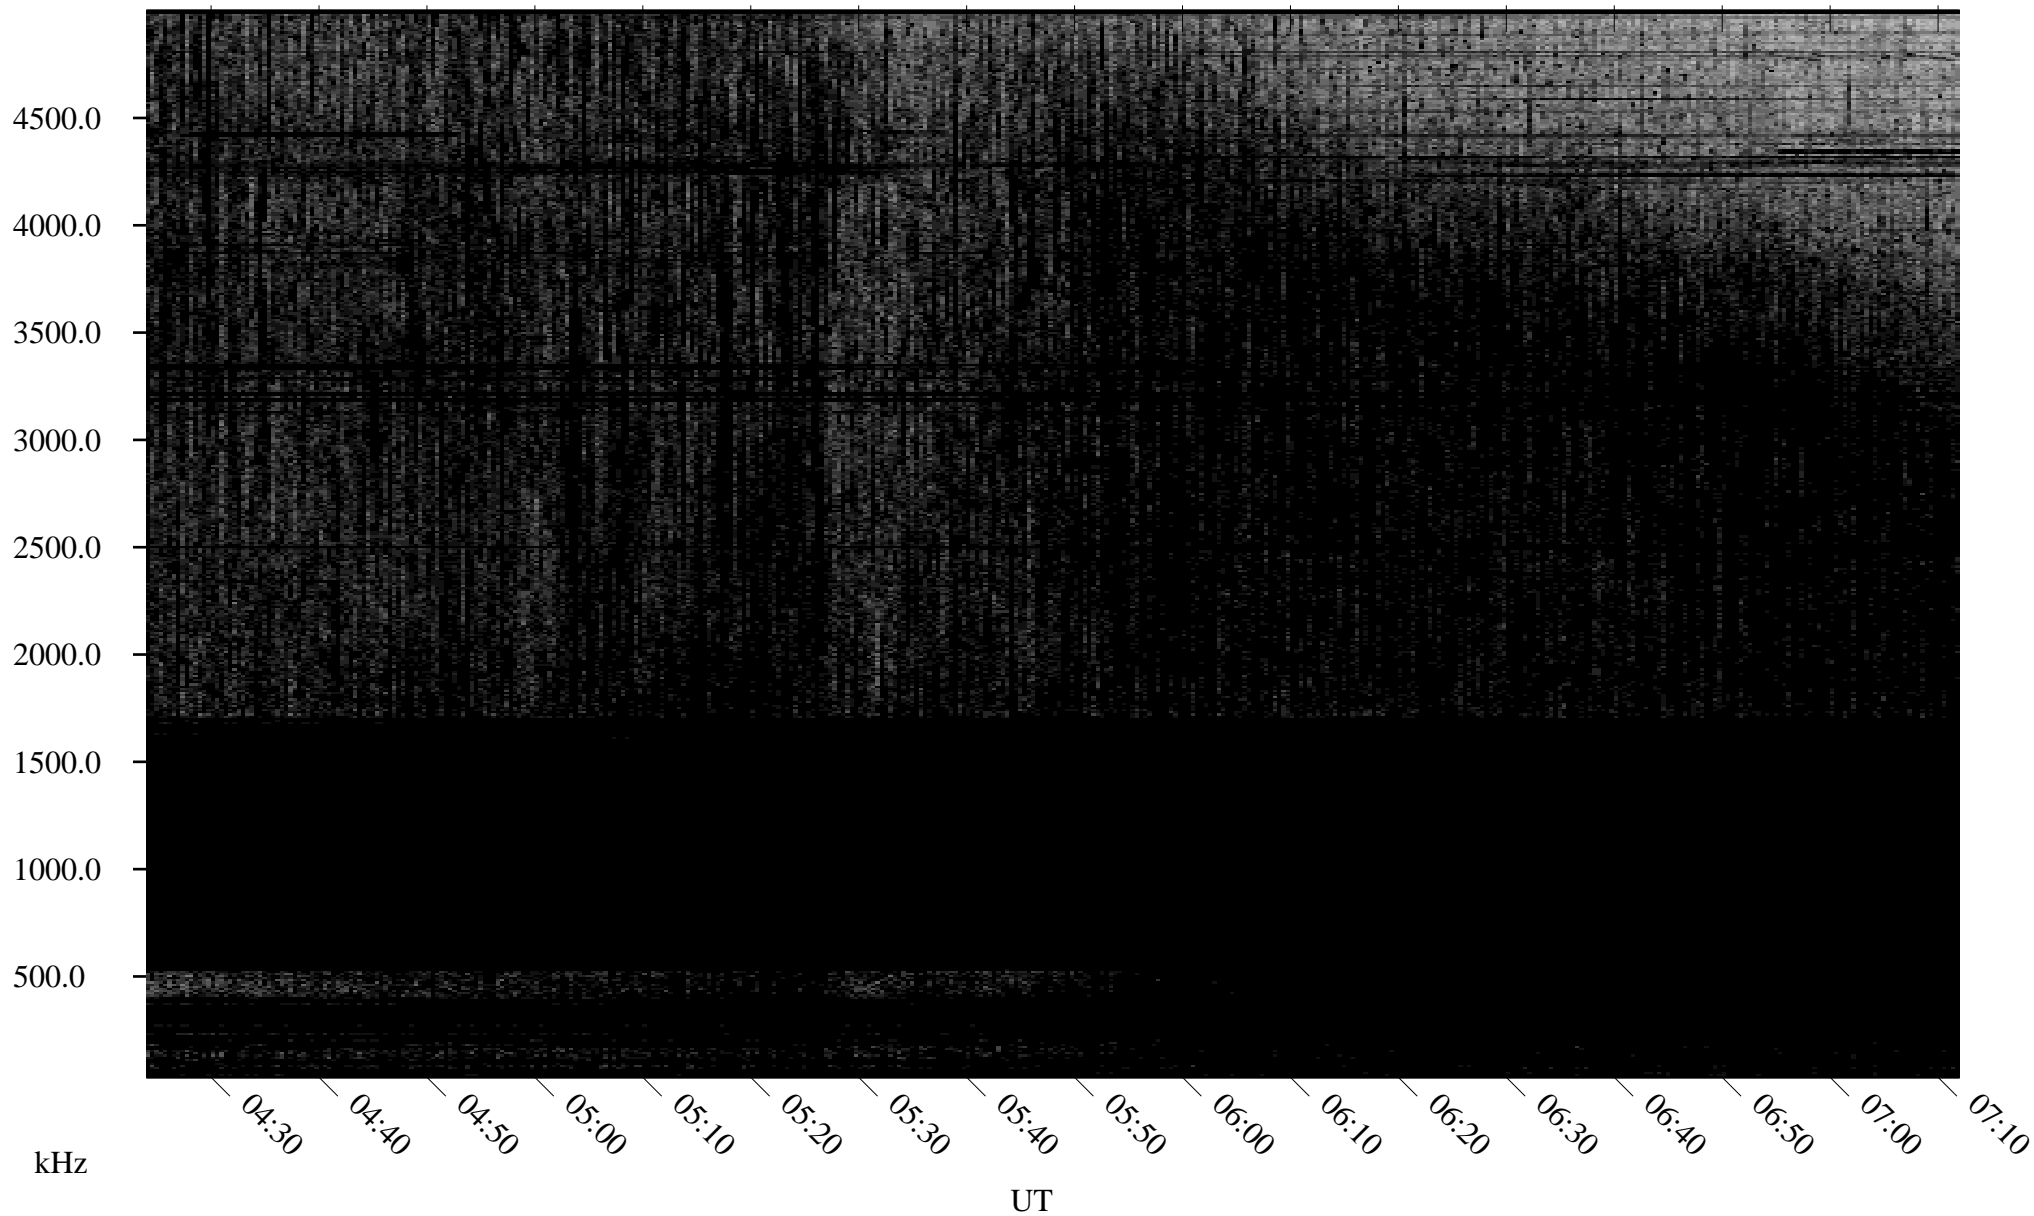

08/23/2009 Churchill, Manitoba

Linear Scale Black = 161 White = 15

ch092351.r00SUm max_12

Page 1

08/23/2009 Churchill, Manitoba

Linear Scale Black = 161 White = 15

ch092351.r00SUm max_12

Page 2

08/24/2009 Churchill, Manitoba

Linear Scale Black = 161 White = 15

ch092351.r00SUm max_12

Page 3

08/24/2009 Churchill, Manitoba

Linear Scale Black = 161 White = 15

ch092351.r00SUm max_12

Page 4

08/24/2009 Churchill, Manitoba

Linear Scale Black = 161 White = 15

ch092351.r00SUm max_12

Page 5

08/24/2009 Churchill, Manitoba

Linear Scale Black = 161 White = 15

ch092351.r00SUm max_12

Page 6

08/24/2009 Churchill, Manitoba

Linear Scale Black = 161 White = 15

ch092351.r00SUm max_12

Page 7

08/24/2009 Churchill, Manitoba

Linear Scale Black = 161 White = 15

ch092351.r00SUm max_12