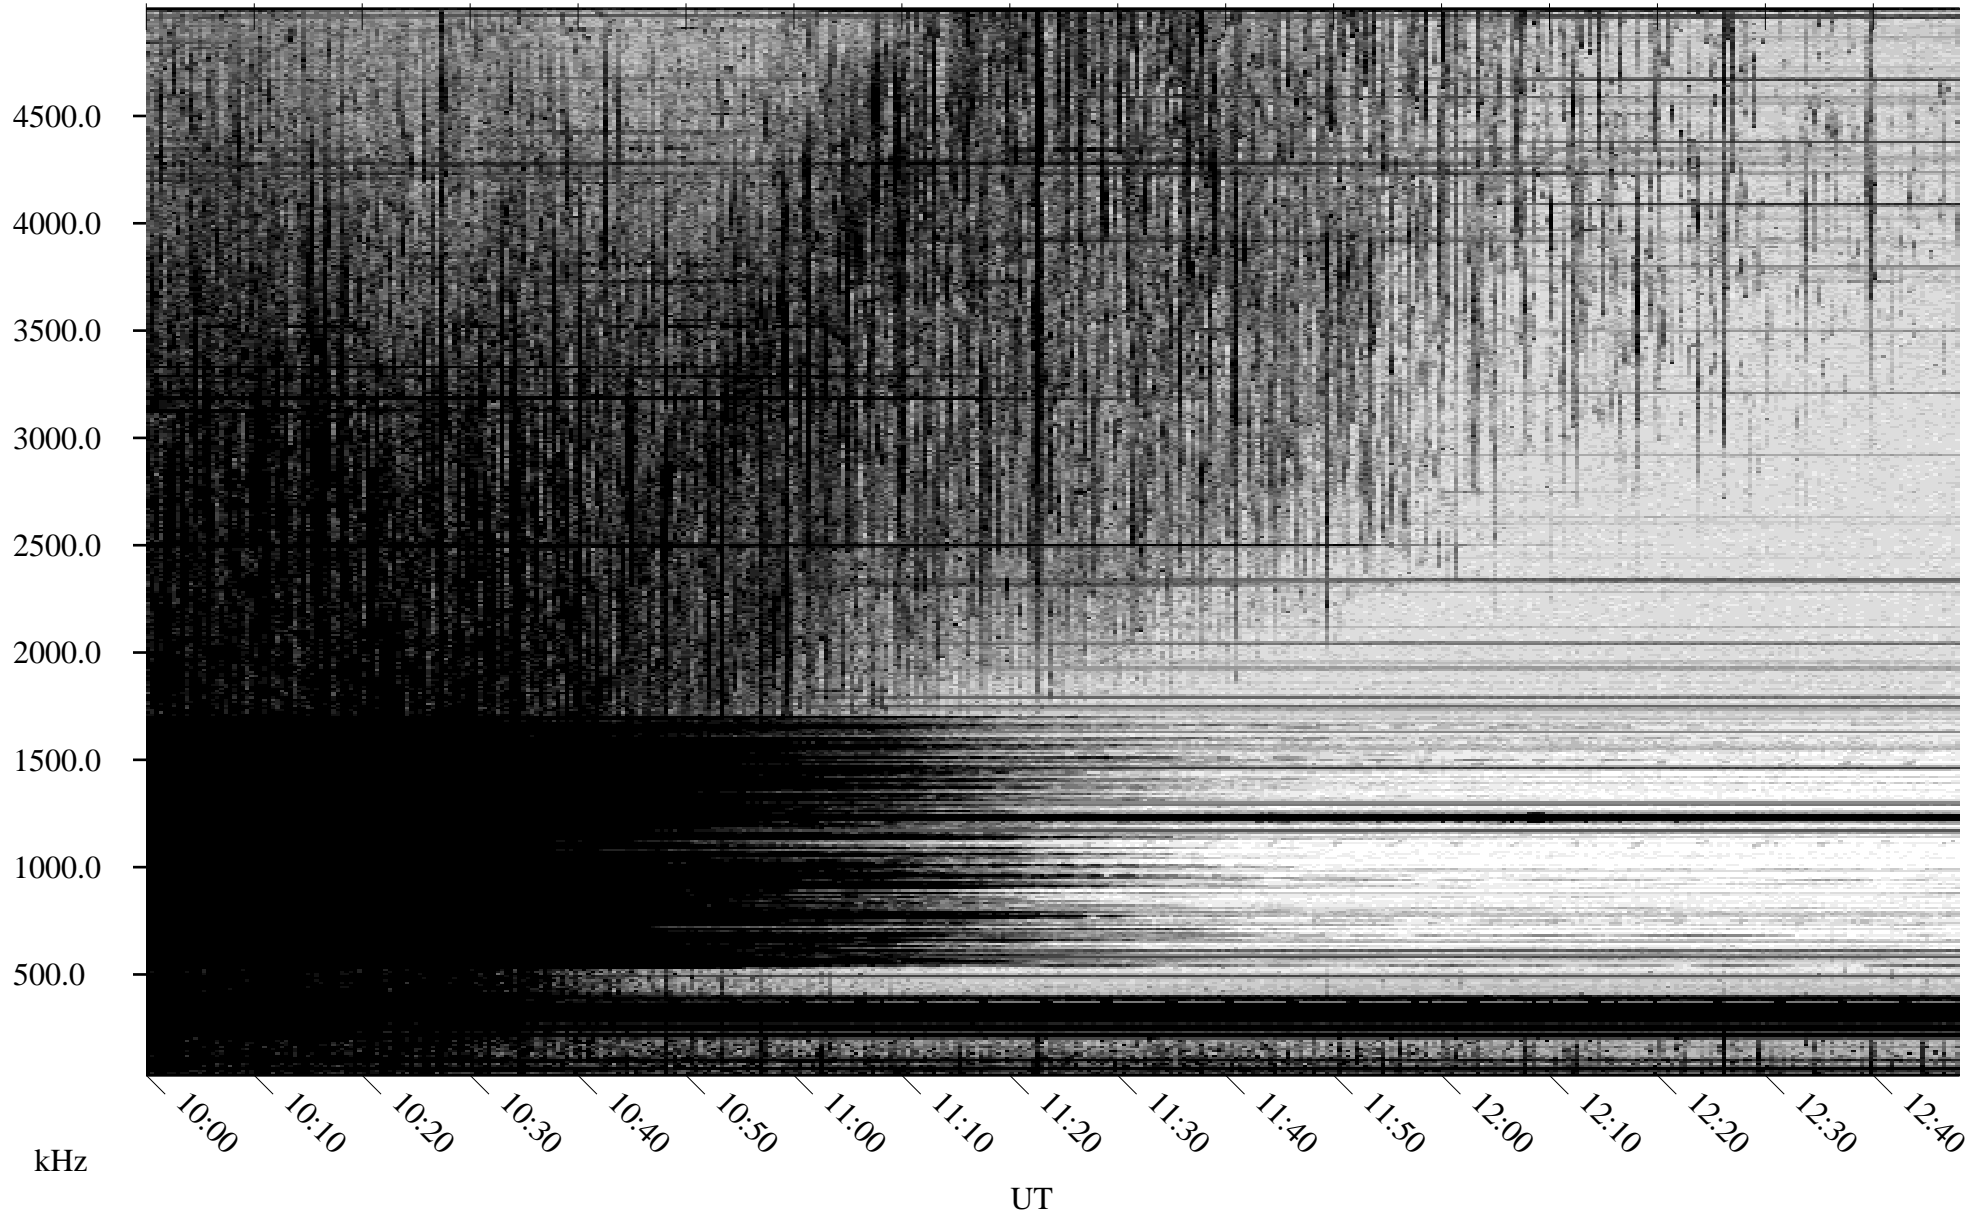

08/23/2009 Churchill, Manitoba

Linear Scale Black = 161 White = 15

ch092351.r00SUm max_12

Page 1

08/23/2009 Churchill, Manitoba

Linear Scale Black = 161 White = 15

ch092351.r00SUm max_12

Page 2

08/24/2009 Churchill, Manitoba

Linear Scale Black = 161 White = 15

ch092351.r00SUm max_12

Page 3

08/24/2009 Churchill, Manitoba

Linear Scale Black = 161 White = 15

ch092351.r00SUm max_12

Page 4

08/24/2009 Churchill, Manitoba

Linear Scale Black = 161 White = 15

ch092351.r00SUm max_12

Page 5

08/24/2009 Churchill, Manitoba

Linear Scale Black = 161 White = 15

ch092351.r00SUm max_12

Page 6

08/24/2009 Churchill, Manitoba

Linear Scale Black = 161 White = 15

ch092351.r00SUm max_12

Page 7

08/24/2009 Churchill, Manitoba

Linear Scale Black = 161 White = 15

ch092351.r00SUm max_12