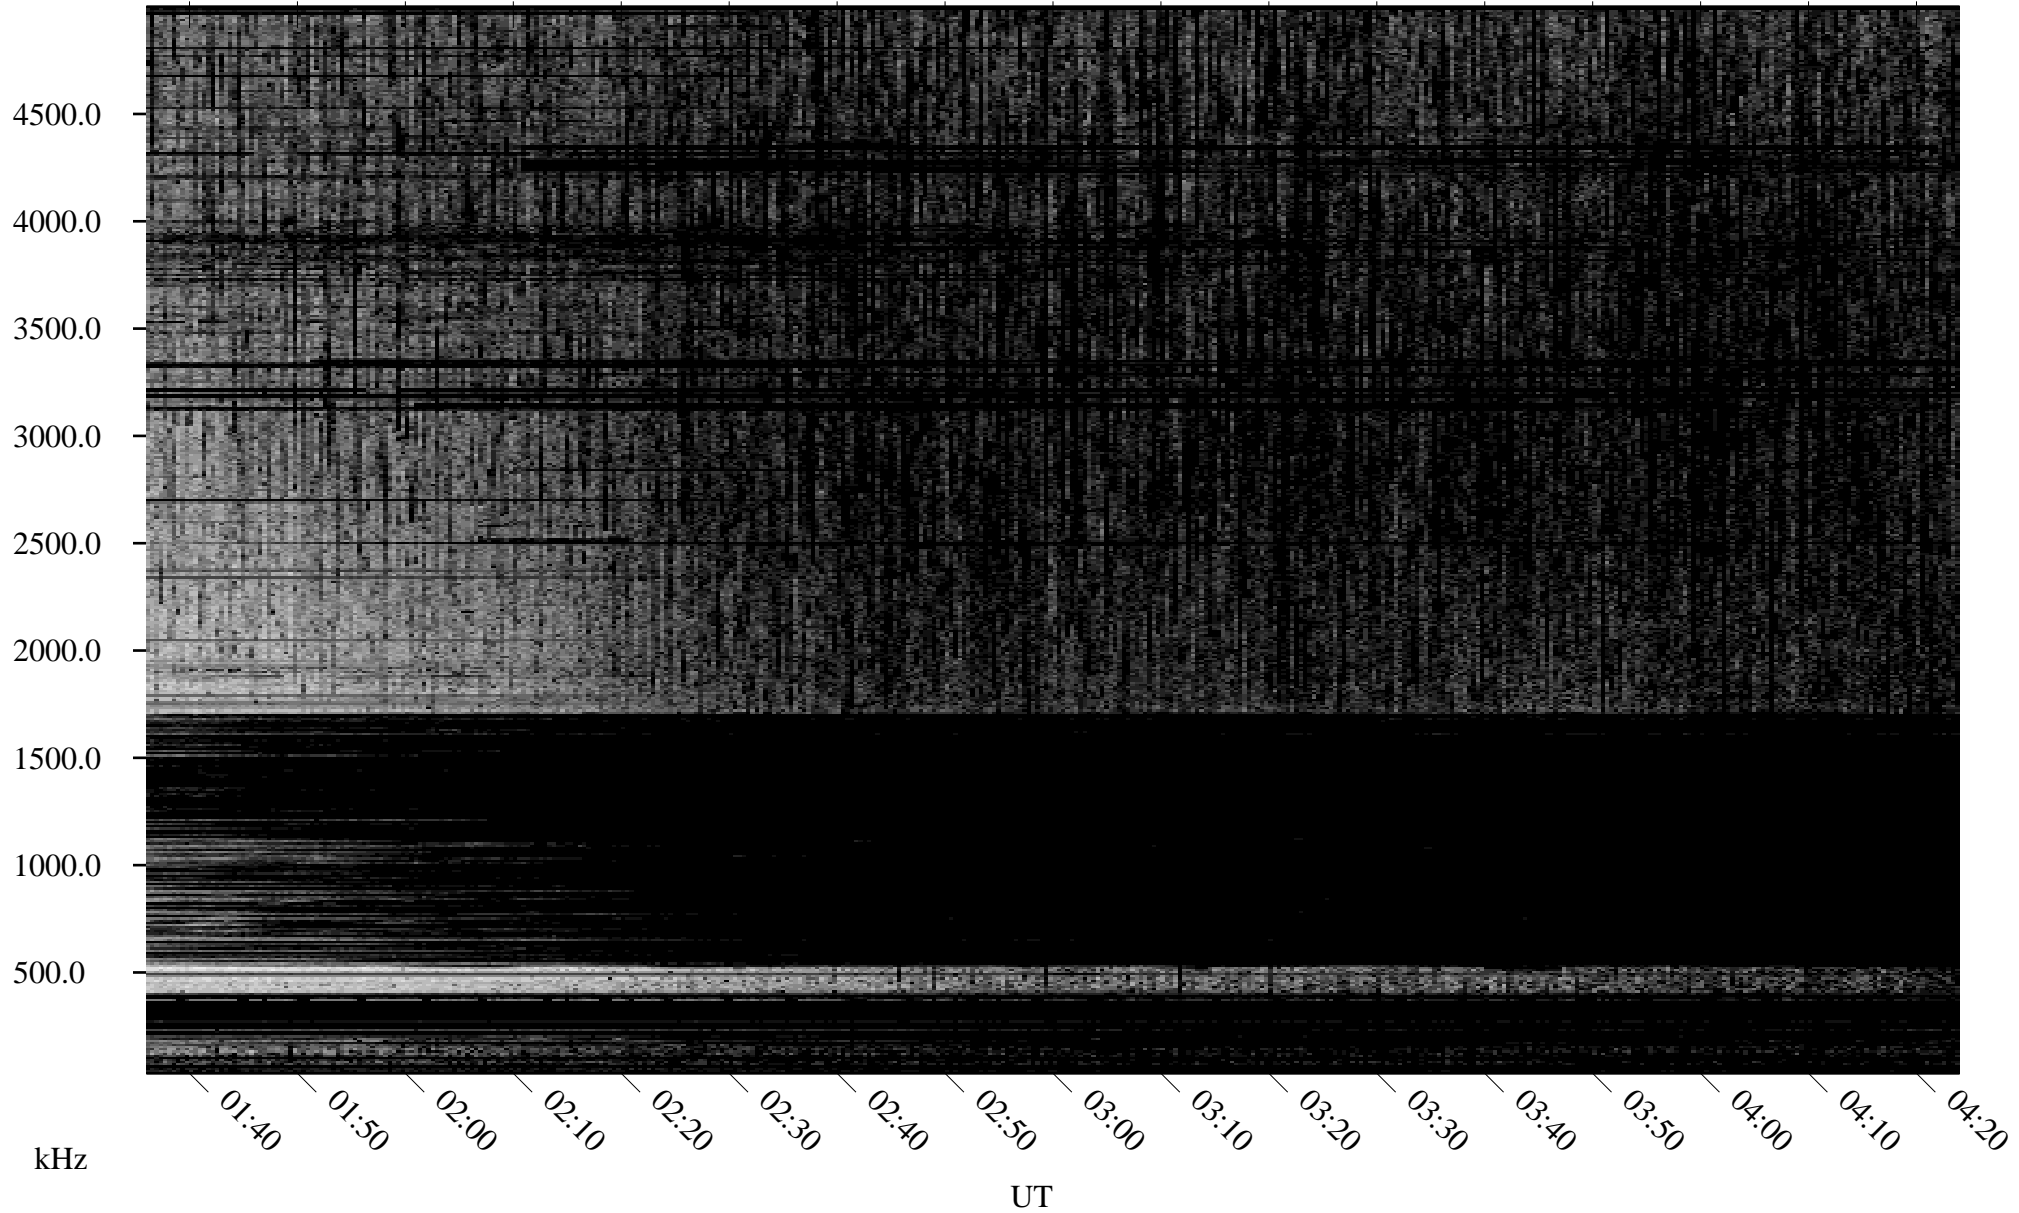

08/23/2009 Churchill, Manitoba

Linear Scale Black = 161 White = 15

ch092351.r00SUm max_12

Page 1

08/23/2009 Churchill, Manitoba

Linear Scale Black = 161 White = 15

ch092351.r00SUm max_12

Page 2

08/24/2009 Churchill, Manitoba

Linear Scale Black = 161 White = 15

ch092351.r00SUm max_12

Page 3

08/24/2009 Churchill, Manitoba

Linear Scale Black = 161 White = 15

ch092351.r00SUm max_12

Page 4

08/24/2009 Churchill, Manitoba

Linear Scale Black = 161 White = 15

ch092351.r00SUm max_12

Page 5

08/24/2009 Churchill, Manitoba

Linear Scale Black = 161 White = 15

ch092351.r00SUm max_12

Page 6

08/24/2009 Churchill, Manitoba

Linear Scale Black = 161 White = 15

ch092351.r00SUm max_12

Page 7

08/24/2009 Churchill, Manitoba

Linear Scale Black = 161 White = 15

ch092351.r00SUm max_12