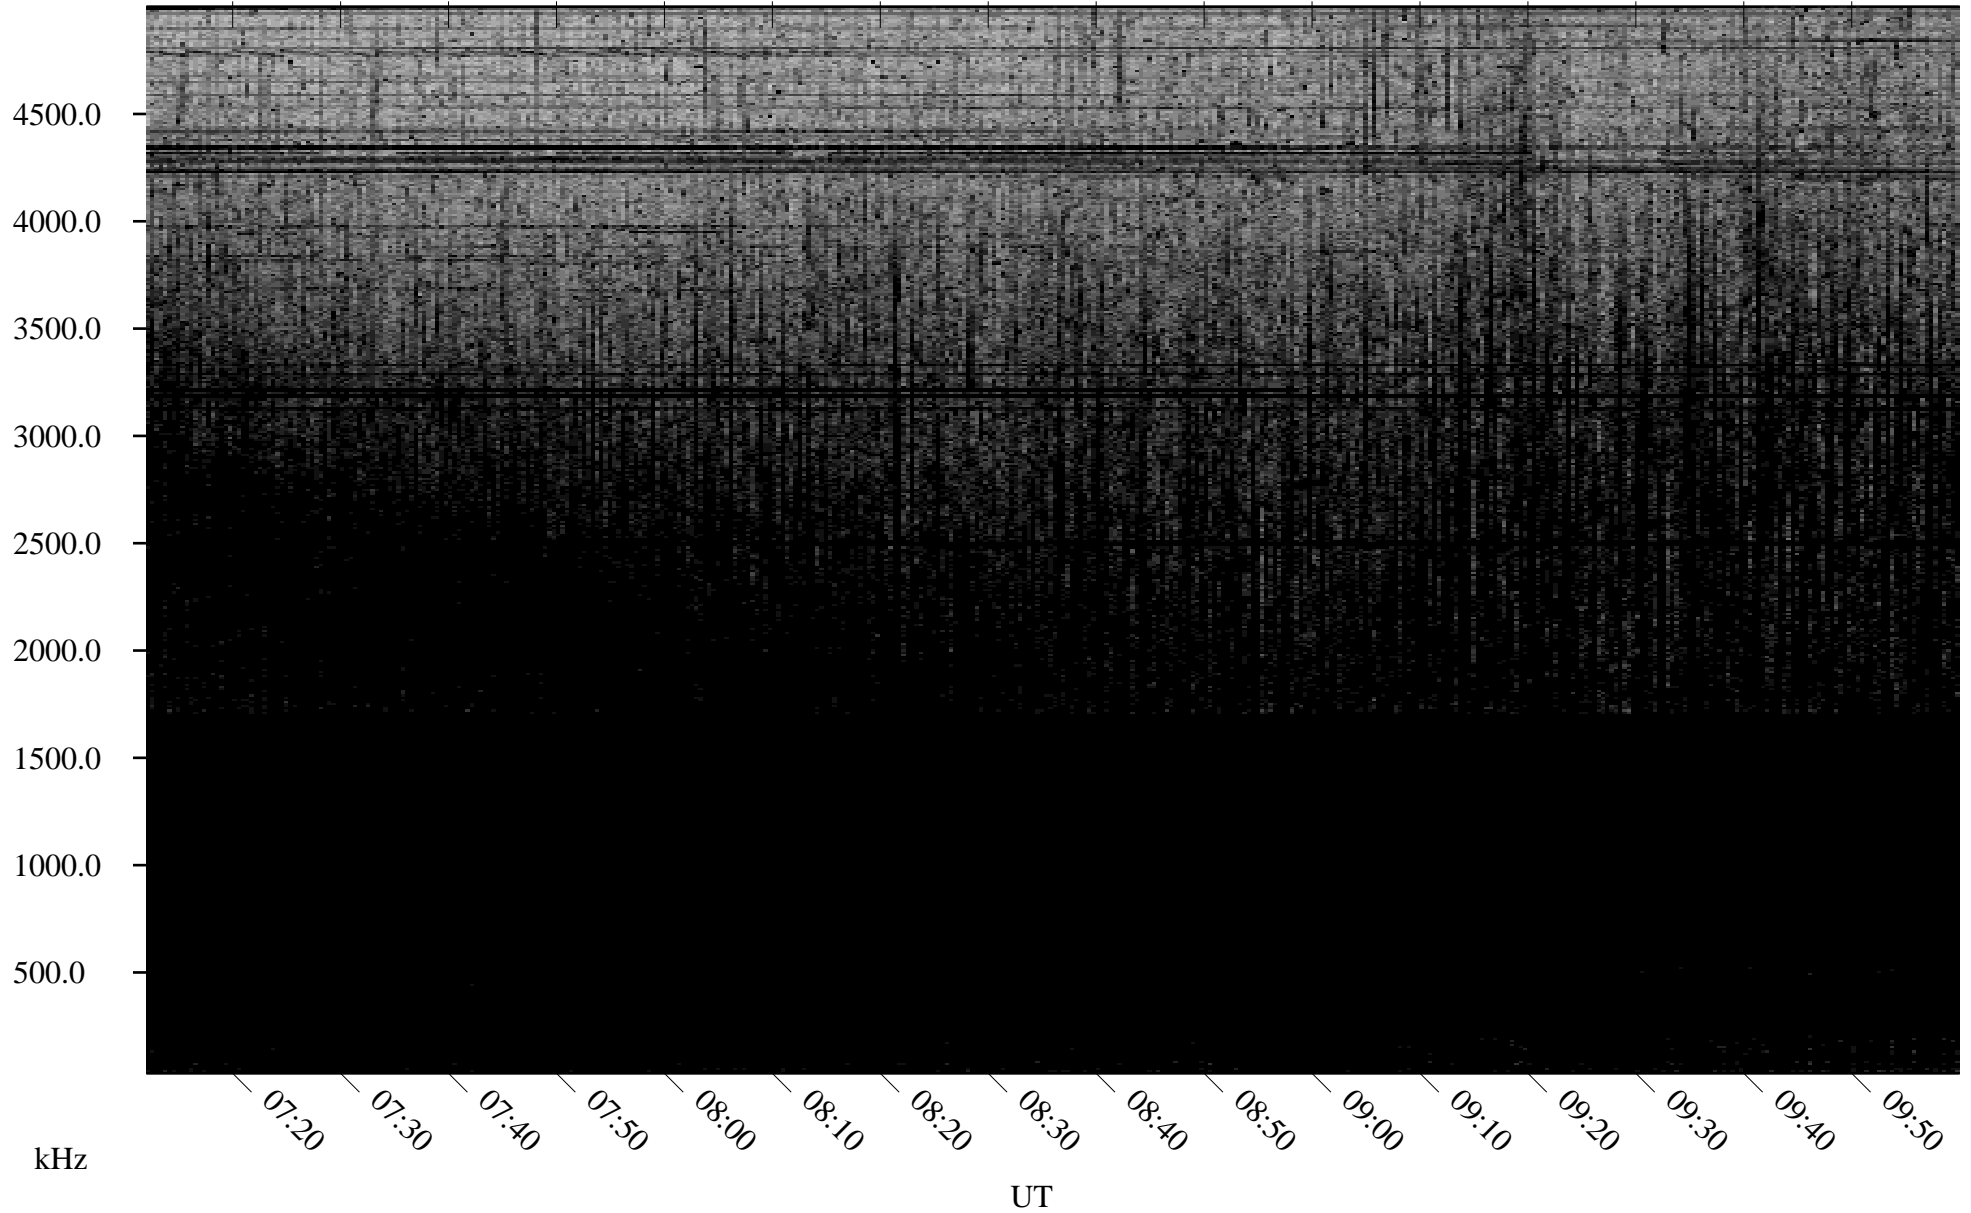

08/23/2009 Churchill, Manitoba

Linear Scale Black = 161 White = 15

ch092351.r00SUm max_12

Page 1

08/23/2009 Churchill, Manitoba

Linear Scale Black = 161 White = 15

ch092351.r00SUm max_12

Page 2

08/24/2009 Churchill, Manitoba

Linear Scale Black = 161 White = 15

ch092351.r00SUm max_12

Page 3

08/24/2009 Churchill, Manitoba

Linear Scale Black = 161 White = 15

ch092351.r00SUm max_12

Page 4

08/24/2009 Churchill, Manitoba

Linear Scale Black = 161 White = 15

ch092351.r00SUm max_12

Page 5

08/24/2009 Churchill, Manitoba

Linear Scale Black = 161 White = 15

ch092351.r00SUm max_12

Page 6

08/24/2009 Churchill, Manitoba

Linear Scale Black = 161 White = 15

ch092351.r00SUm max_12

Page 7

08/24/2009 Churchill, Manitoba

Linear Scale Black = 161 White = 15

ch092351.r00SUm max_12