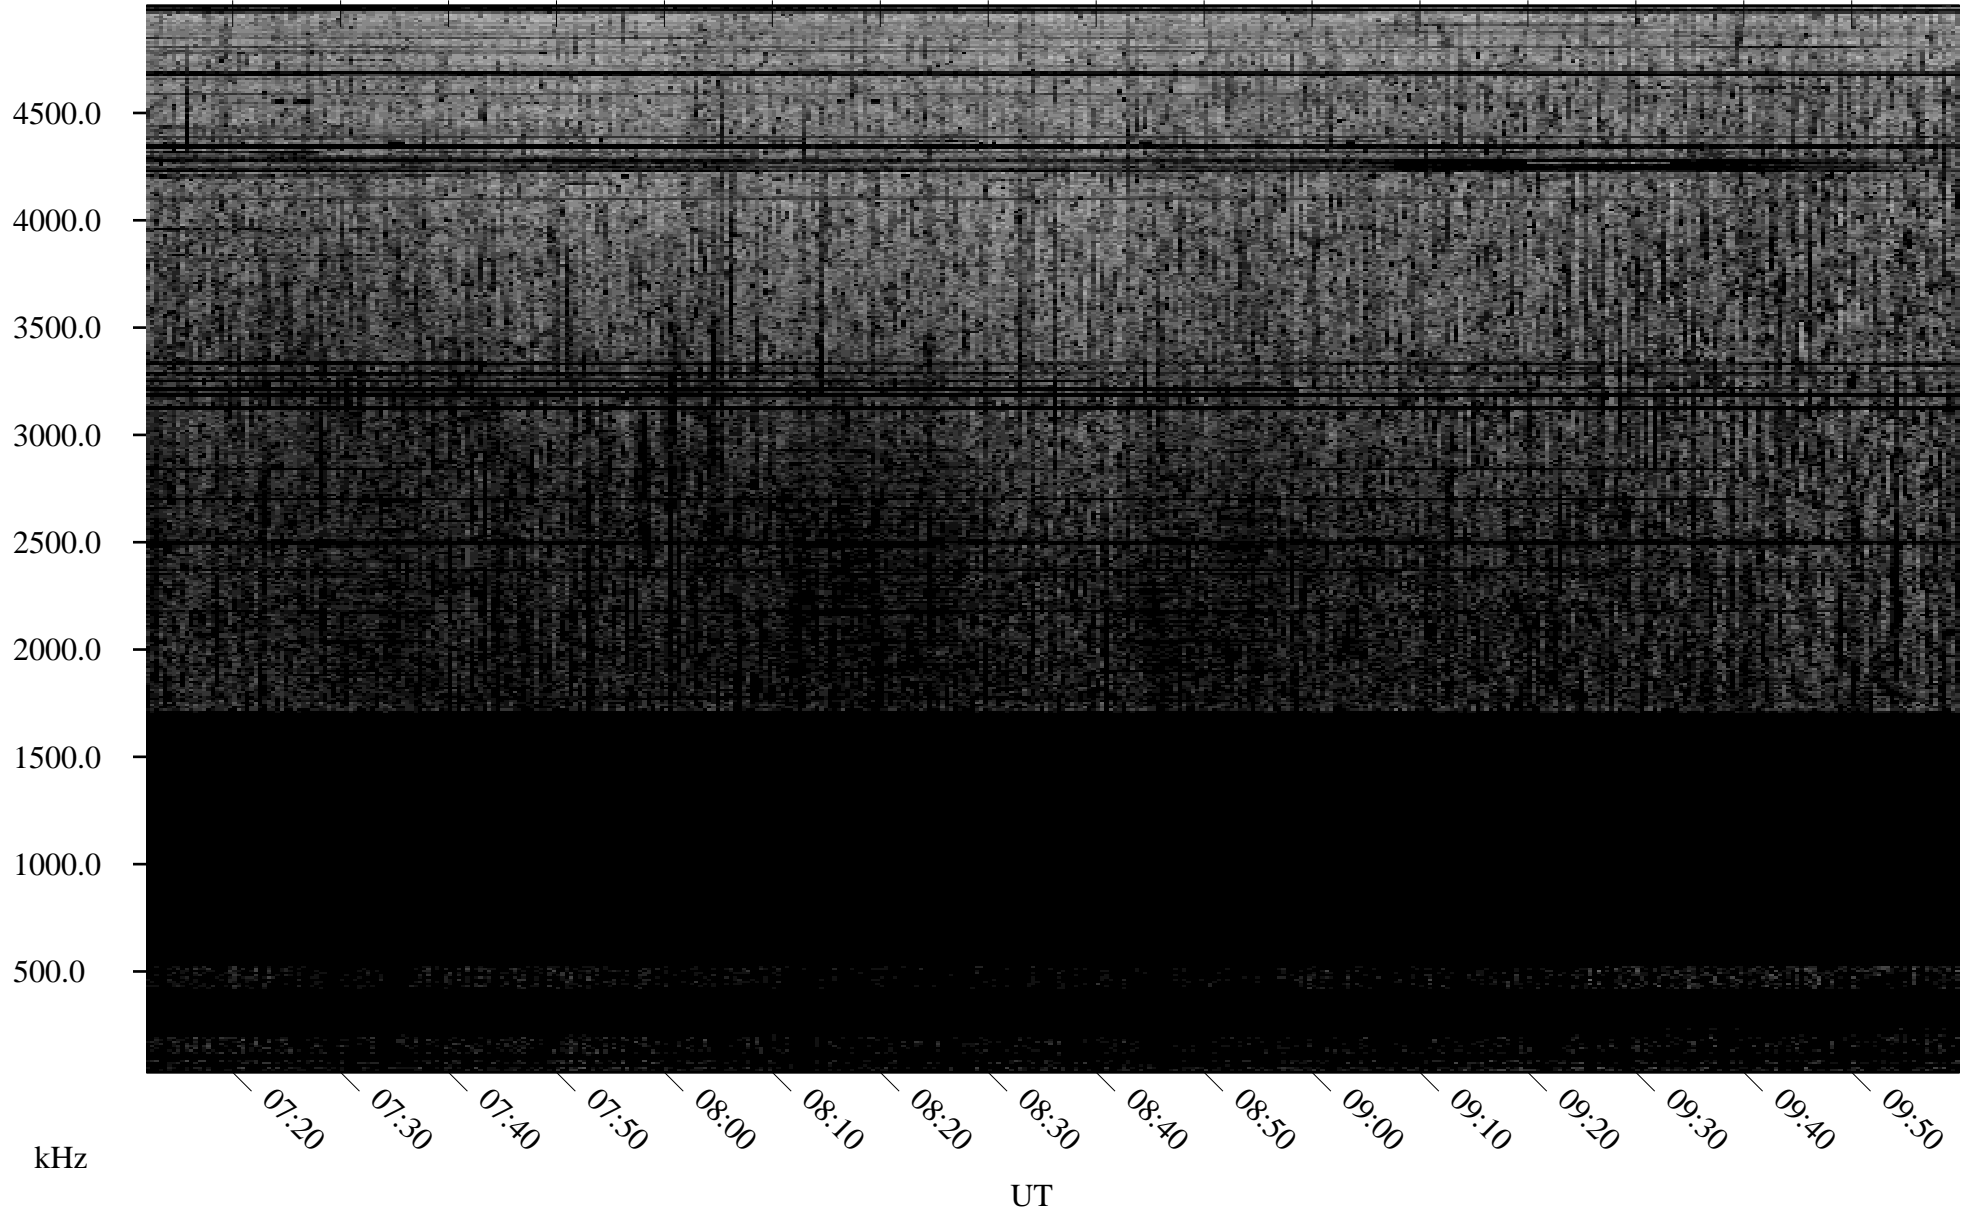

08/24/2009 Churchill, Manitoba

Linear Scale Black = 161 White = 15

ch09236l.r00SUm max_12

Page 1

08/24/2009 Churchill, Manitoba

Linear Scale Black = 161 White = 15

ch09236l.r00SUm max_12

Page 2

08/25/2009 Churchill, Manitoba

Linear Scale Black = 161 White = 15

ch09236l.r00SUm max_12

Page 3

08/25/2009 Churchill, Manitoba

Linear Scale Black = 161 White = 15

ch09236l.r00SUm max_12

Page 4

08/25/2009 Churchill, Manitoba

Linear Scale Black = 161 White = 15

ch09236l.r00SUm max_12

Page 5

08/25/2009 Churchill, Manitoba

Linear Scale Black = 161 White = 15

ch09236l.r00SUm max_12

Page 6

08/25/2009 Churchill, Manitoba

Linear Scale Black = 161 White = 15

ch09236l.r00SUm max_12

Page 7

08/25/2009 Churchill, Manitoba

Linear Scale Black = 161 White = 15

ch09236l.r00SUm max_12

Page 8