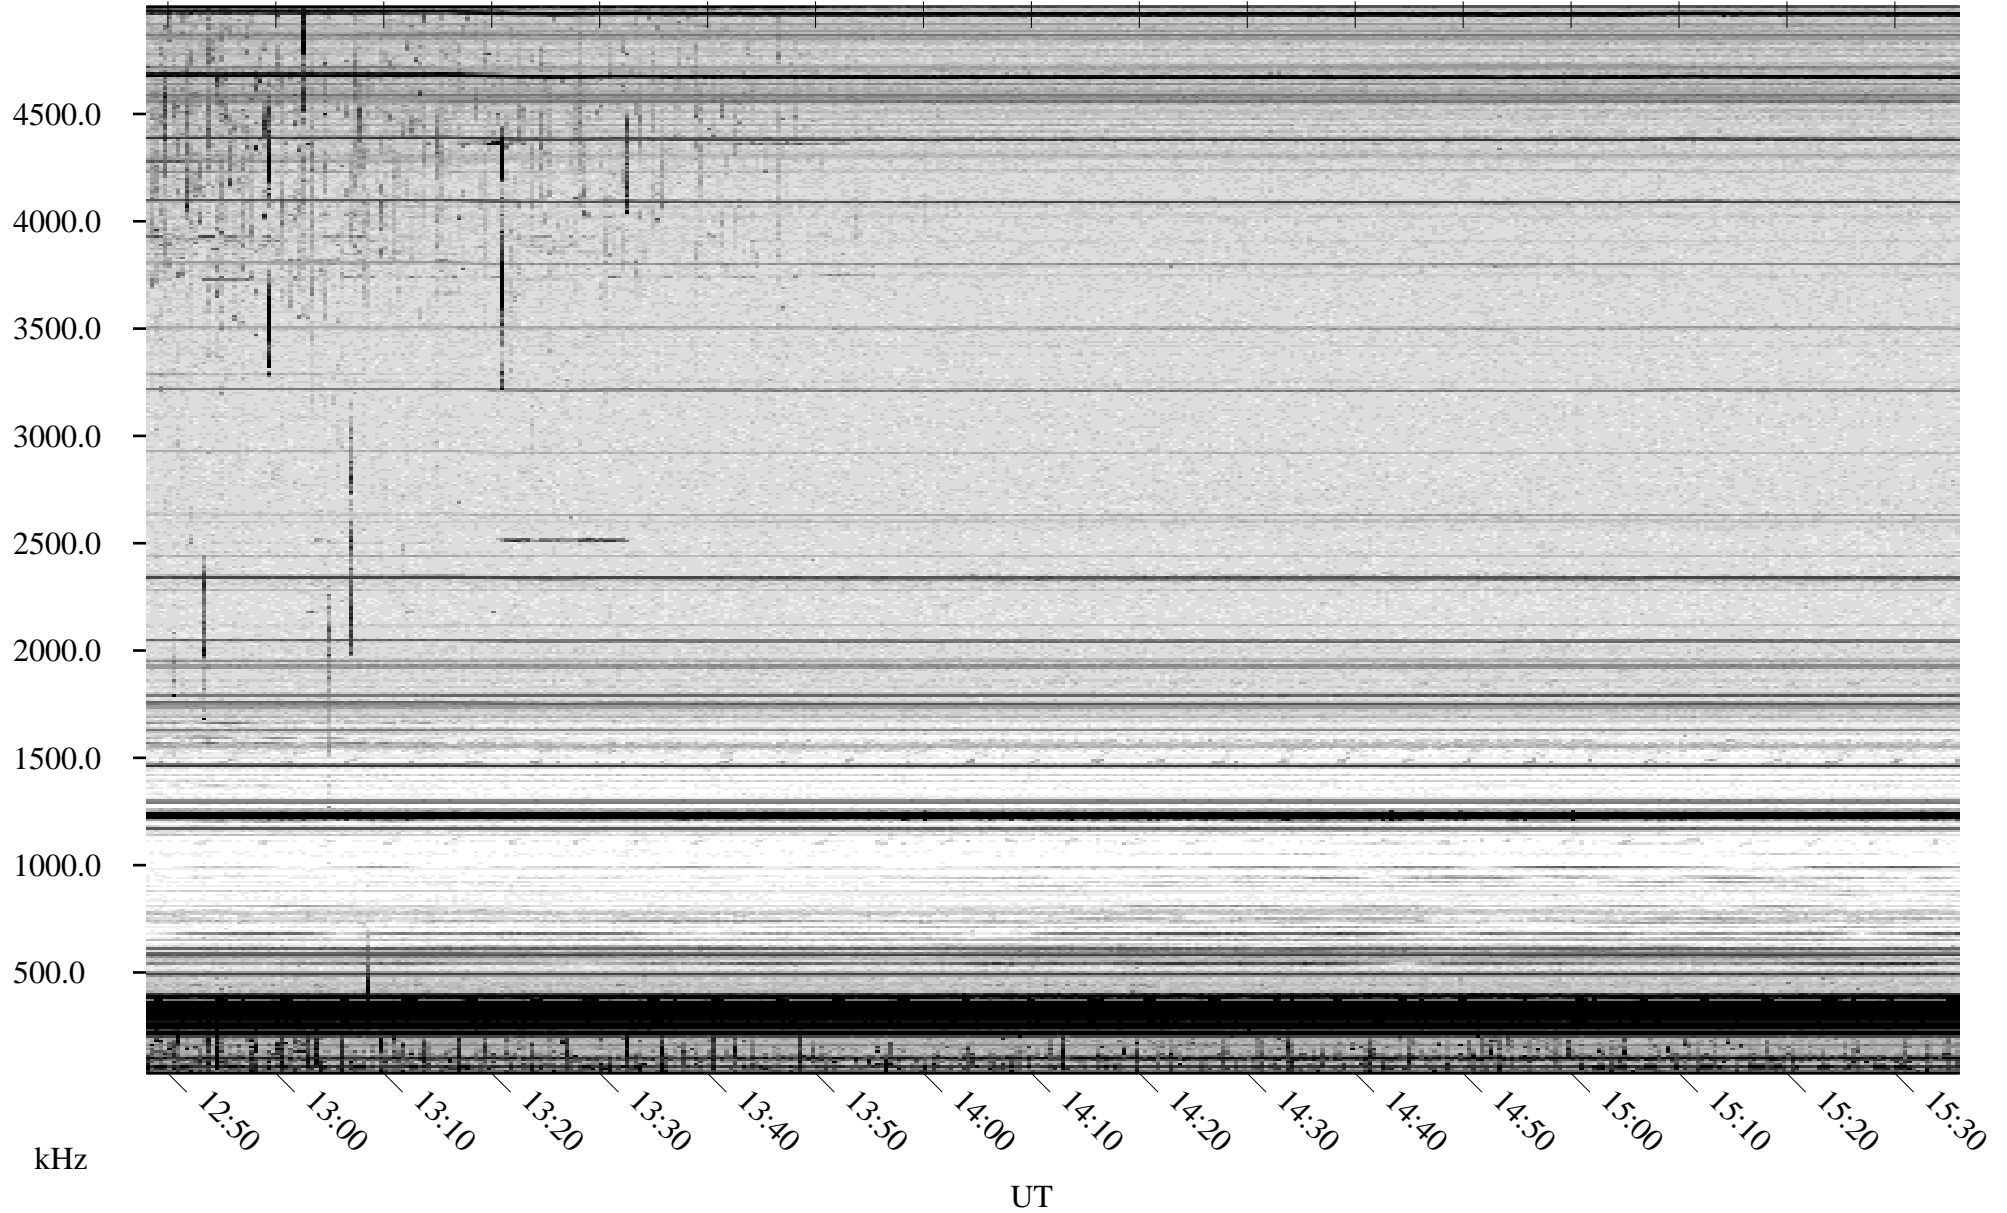

08/24/2009 Churchill, Manitoba

Linear Scale Black = 161 White = 15

ch09236l.r00SUm max_12

Page 1

08/24/2009 Churchill, Manitoba

Linear Scale Black = 161 White = 15

ch09236l.r00SUm max_12

Page 2

08/25/2009 Churchill, Manitoba

Linear Scale Black = 161 White = 15

ch09236l.r00SUm max_12

Page 3

08/25/2009 Churchill, Manitoba

Linear Scale Black = 161 White = 15

ch09236l.r00SUm max_12

Page 4

08/25/2009 Churchill, Manitoba

Linear Scale Black = 161 White = 15

ch09236l.r00SUm max_12

Page 5

08/25/2009 Churchill, Manitoba

Linear Scale Black = 161 White = 15

ch09236l.r00SUm max_12

Page 6

08/25/2009 Churchill, Manitoba

Linear Scale Black = 161 White = 15

ch09236l.r00SUm max_12

Page 7

08/25/2009 Churchill, Manitoba

Linear Scale Black = 161 White = 15

ch09236l.r00SUm max_12

Page 8