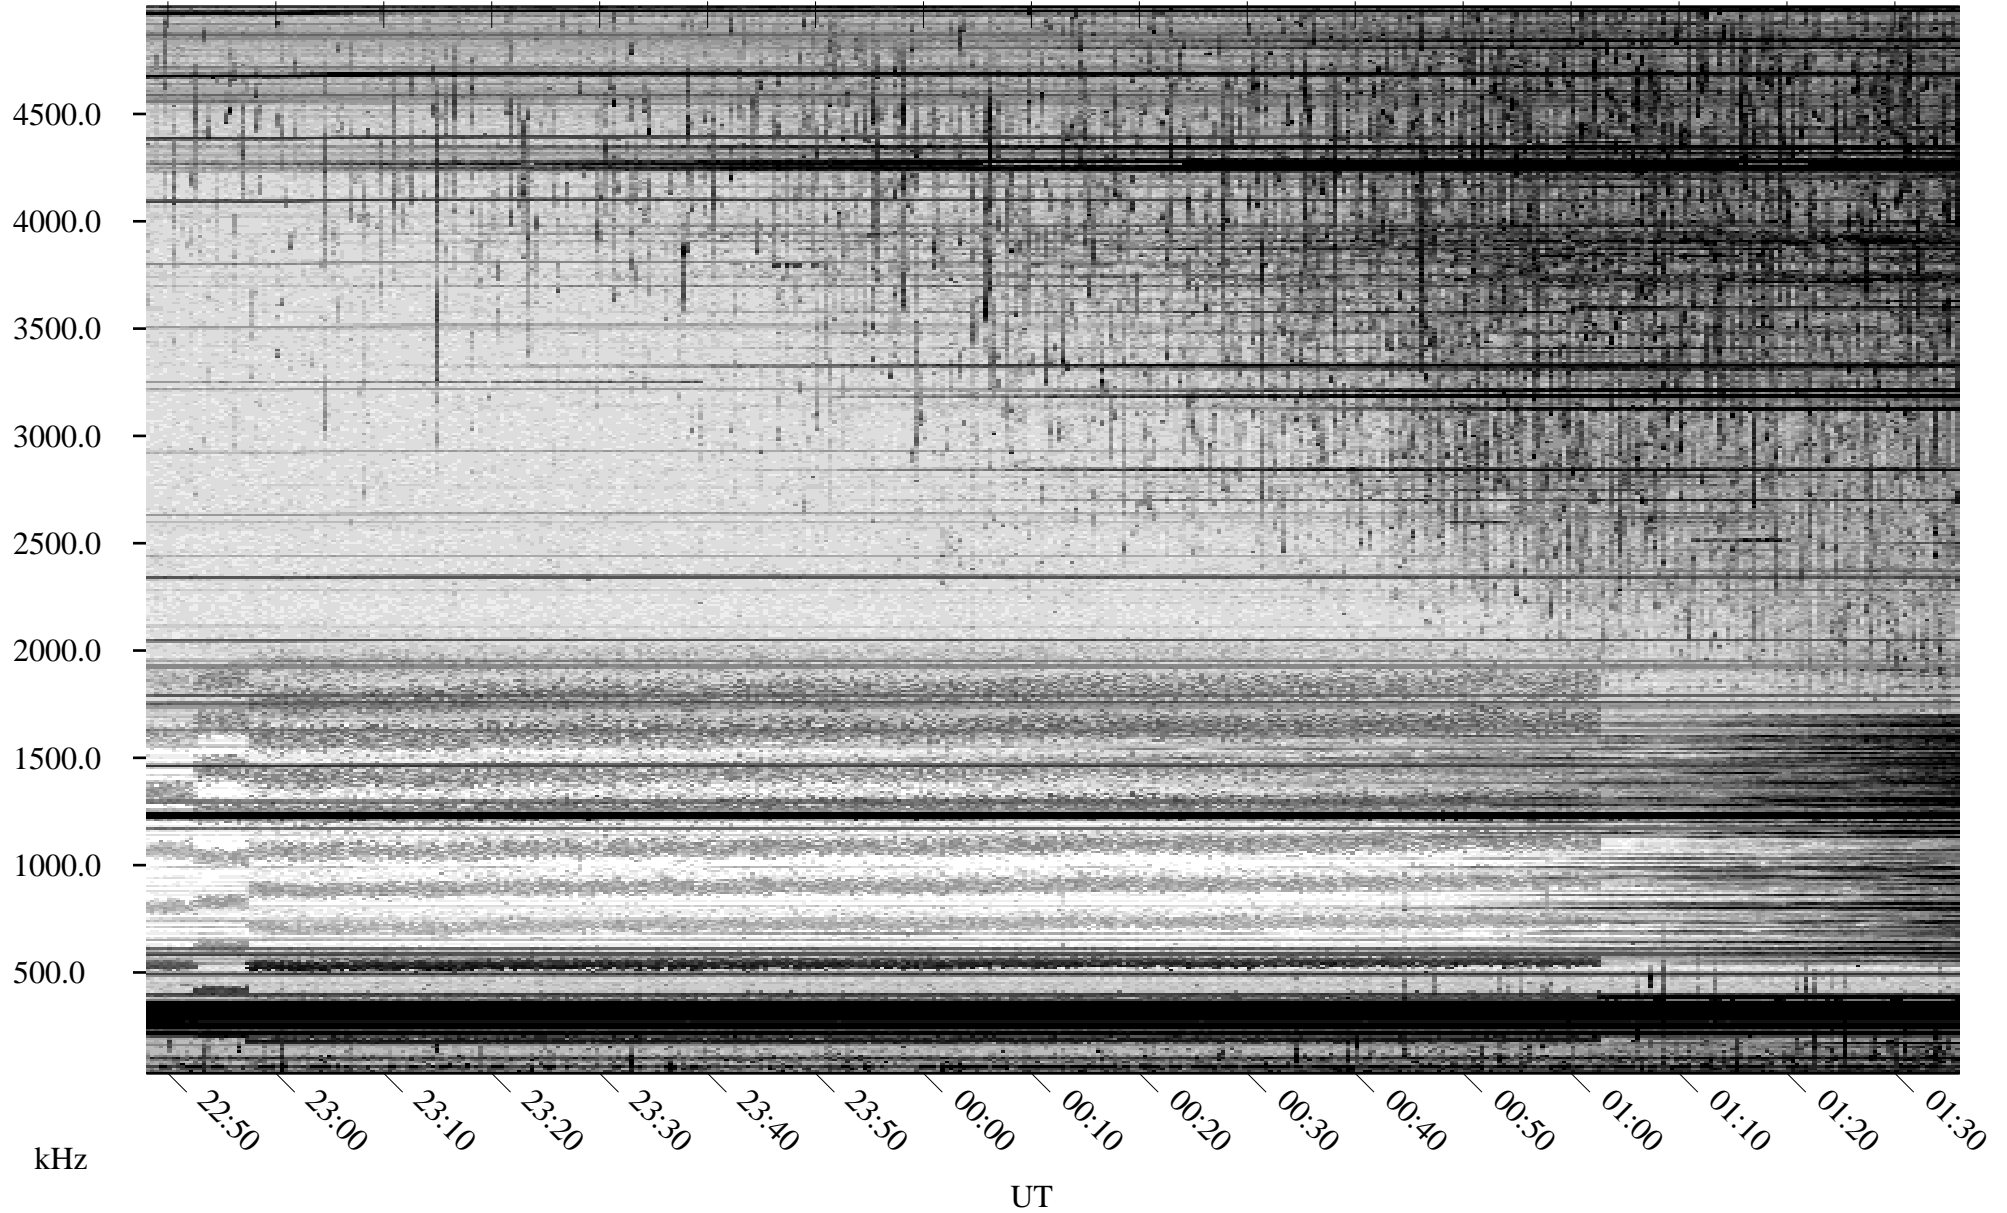

08/24/2009 Churchill, Manitoba

Linear Scale Black = 161 White = 15

ch09236l.r00SUm max_12

Page 1

08/24/2009 Churchill, Manitoba

Linear Scale Black = 161 White = 15

ch09236l.r00SUm max_12

Page 2

08/25/2009 Churchill, Manitoba

Linear Scale Black = 161 White = 15

ch09236l.r00SUm max_12

Page 3

08/25/2009 Churchill, Manitoba

Linear Scale Black = 161 White = 15

ch09236l.r00SUm max_12

Page 4

08/25/2009 Churchill, Manitoba

Linear Scale Black = 161 White = 15

ch09236l.r00SUm max_12

Page 5

08/25/2009 Churchill, Manitoba

Linear Scale Black = 161 White = 15

ch09236l.r00SUm max_12

Page 6

08/25/2009 Churchill, Manitoba

Linear Scale Black = 161 White = 15

ch09236l.r00SUm max_12

Page 7

08/25/2009 Churchill, Manitoba

Linear Scale Black = 161 White = 15

ch09236l.r00SUm max_12

Page 8