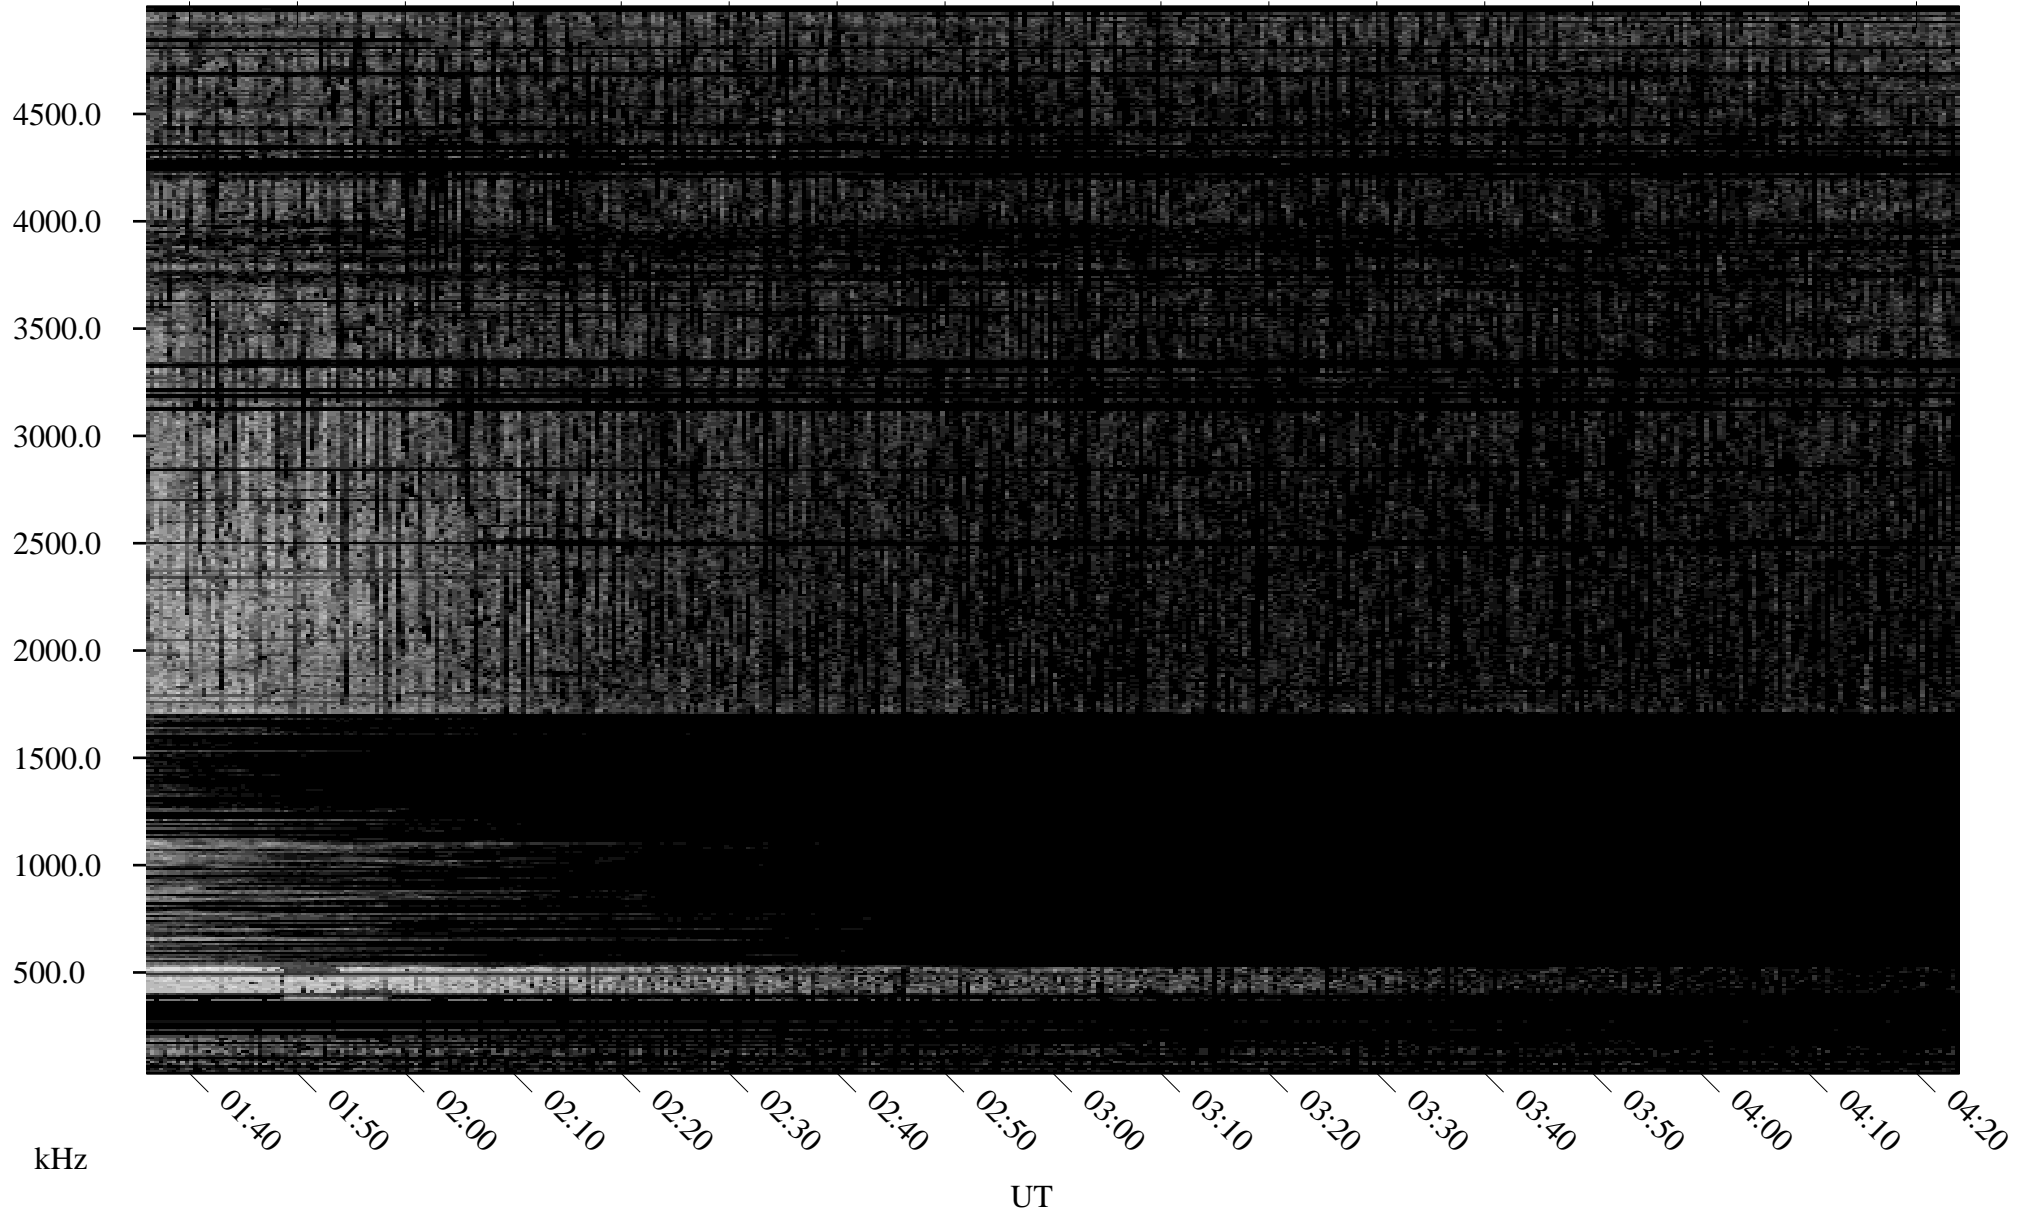

08/24/2009 Churchill, Manitoba

Linear Scale Black = 161 White = 15

ch09236l.r00SUm max_12

Page 1

08/24/2009 Churchill, Manitoba

Linear Scale Black = 161 White = 15

ch09236l.r00SUm max_12

Page 2

08/25/2009 Churchill, Manitoba

Linear Scale Black = 161 White = 15

ch09236l.r00SUm max_12

Page 3

08/25/2009 Churchill, Manitoba

Linear Scale Black = 161 White = 15

ch09236l.r00SUm max_12

Page 4

08/25/2009 Churchill, Manitoba

Linear Scale Black = 161 White = 15

ch09236l.r00SUm max_12

Page 5

08/25/2009 Churchill, Manitoba

Linear Scale Black = 161 White = 15

ch09236l.r00SUm max_12

Page 6

08/25/2009 Churchill, Manitoba

Linear Scale Black = 161 White = 15

ch09236l.r00SUm max_12

Page 7

08/25/2009 Churchill, Manitoba

Linear Scale Black = 161 White = 15

ch09236l.r00SUm max_12

Page 8