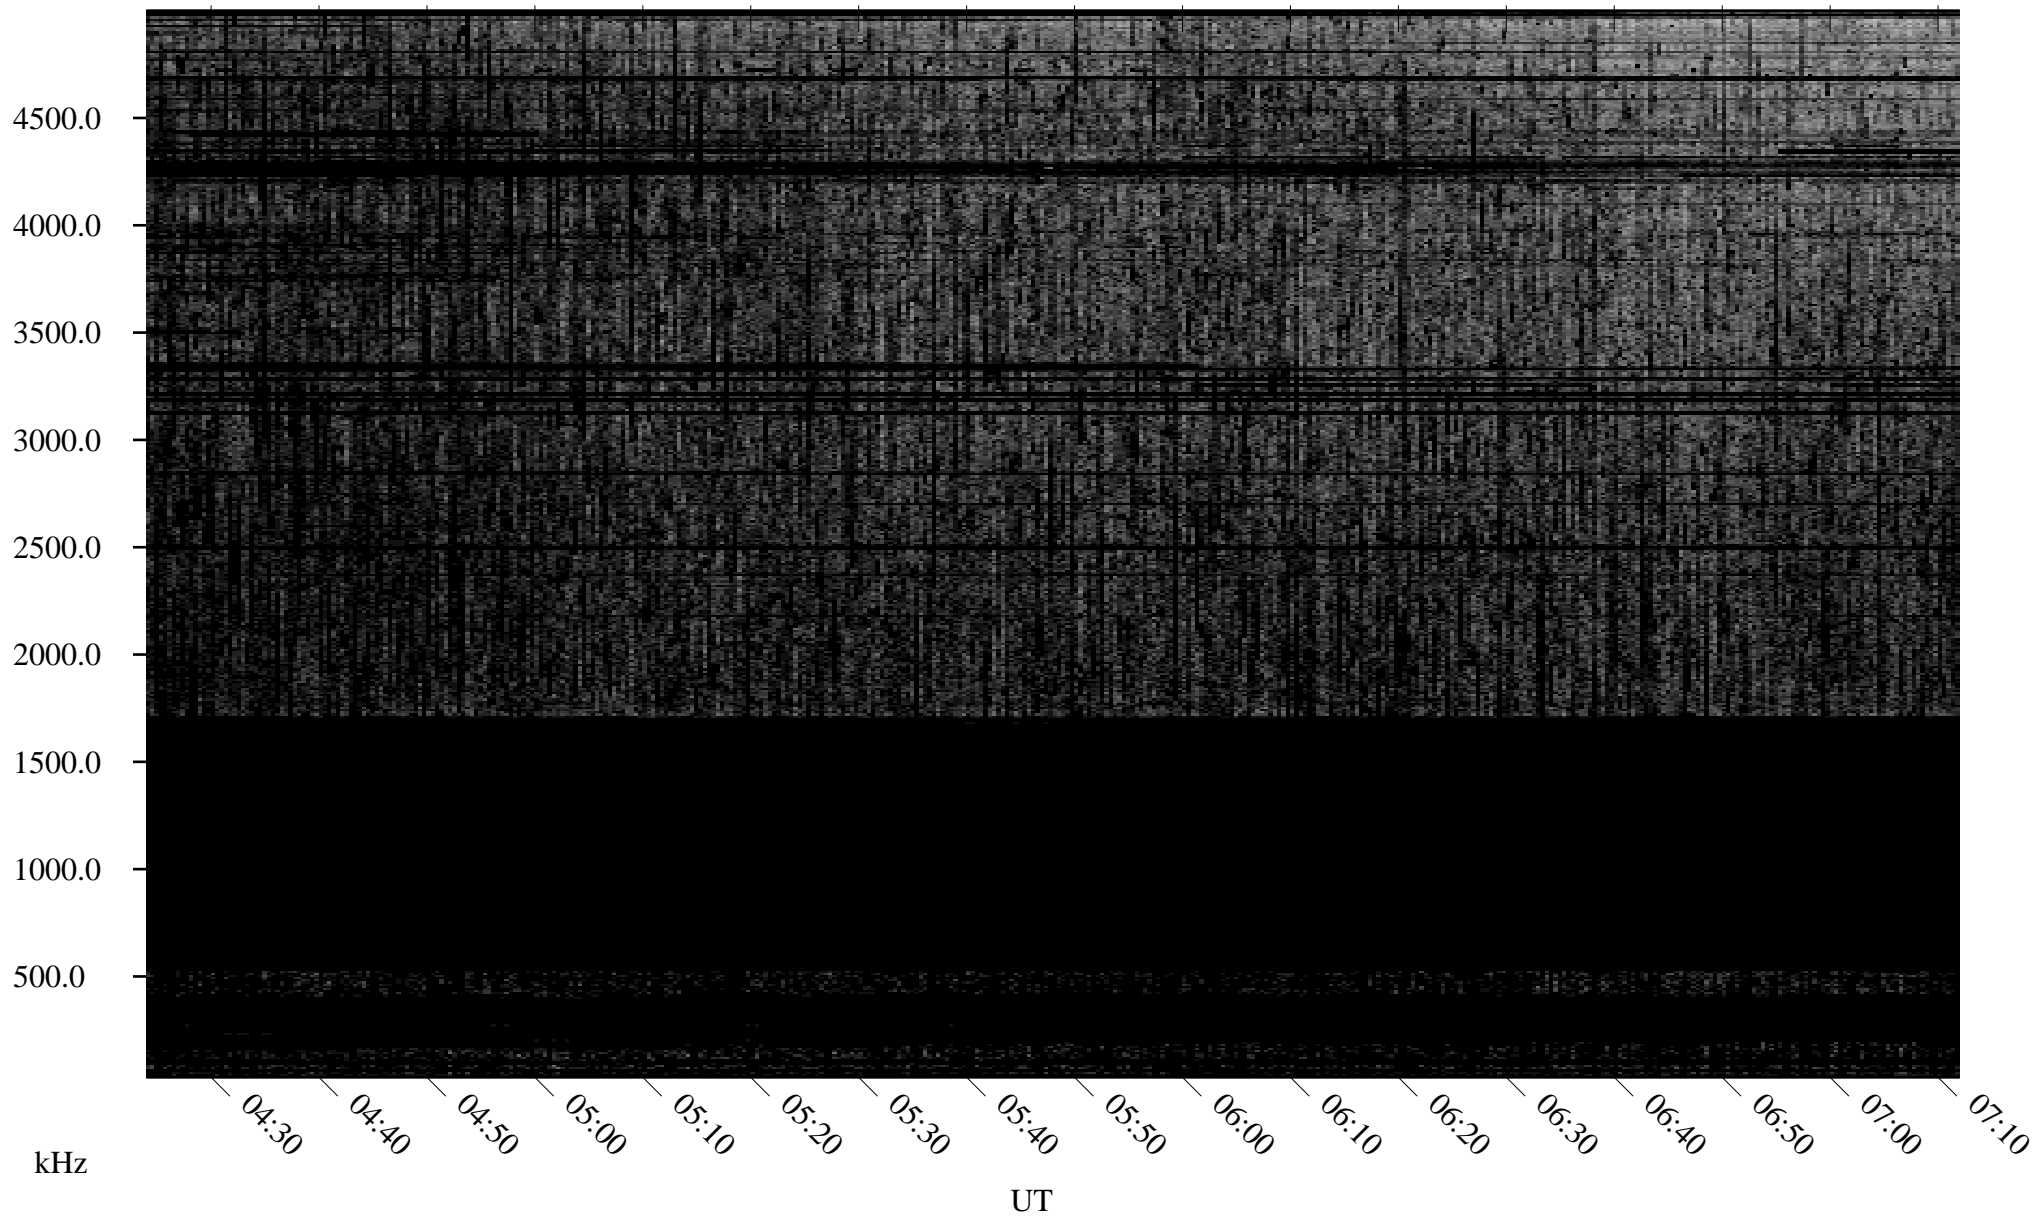

08/24/2009 Churchill, Manitoba

Linear Scale Black = 161 White = 15

ch09236l.r00SUm max_12

Page 1

08/24/2009 Churchill, Manitoba

Linear Scale Black = 161 White = 15

ch09236l.r00SUm max_12

Page 2

08/25/2009 Churchill, Manitoba

Linear Scale Black = 161 White = 15

ch09236l.r00SUm max_12

Page 3

08/25/2009 Churchill, Manitoba

Linear Scale Black = 161 White = 15

ch09236l.r00SUm max_12

Page 4

08/25/2009 Churchill, Manitoba

Linear Scale Black = 161 White = 15

ch09236l.r00SUm max_12

Page 5

08/25/2009 Churchill, Manitoba

Linear Scale Black = 161 White = 15

ch09236l.r00SUm max_12

Page 6

08/25/2009 Churchill, Manitoba

Linear Scale Black = 161 White = 15

ch09236l.r00SUm max_12

Page 7

08/25/2009 Churchill, Manitoba

Linear Scale Black = 161 White = 15

ch09236l.r00SUm max_12

Page 8