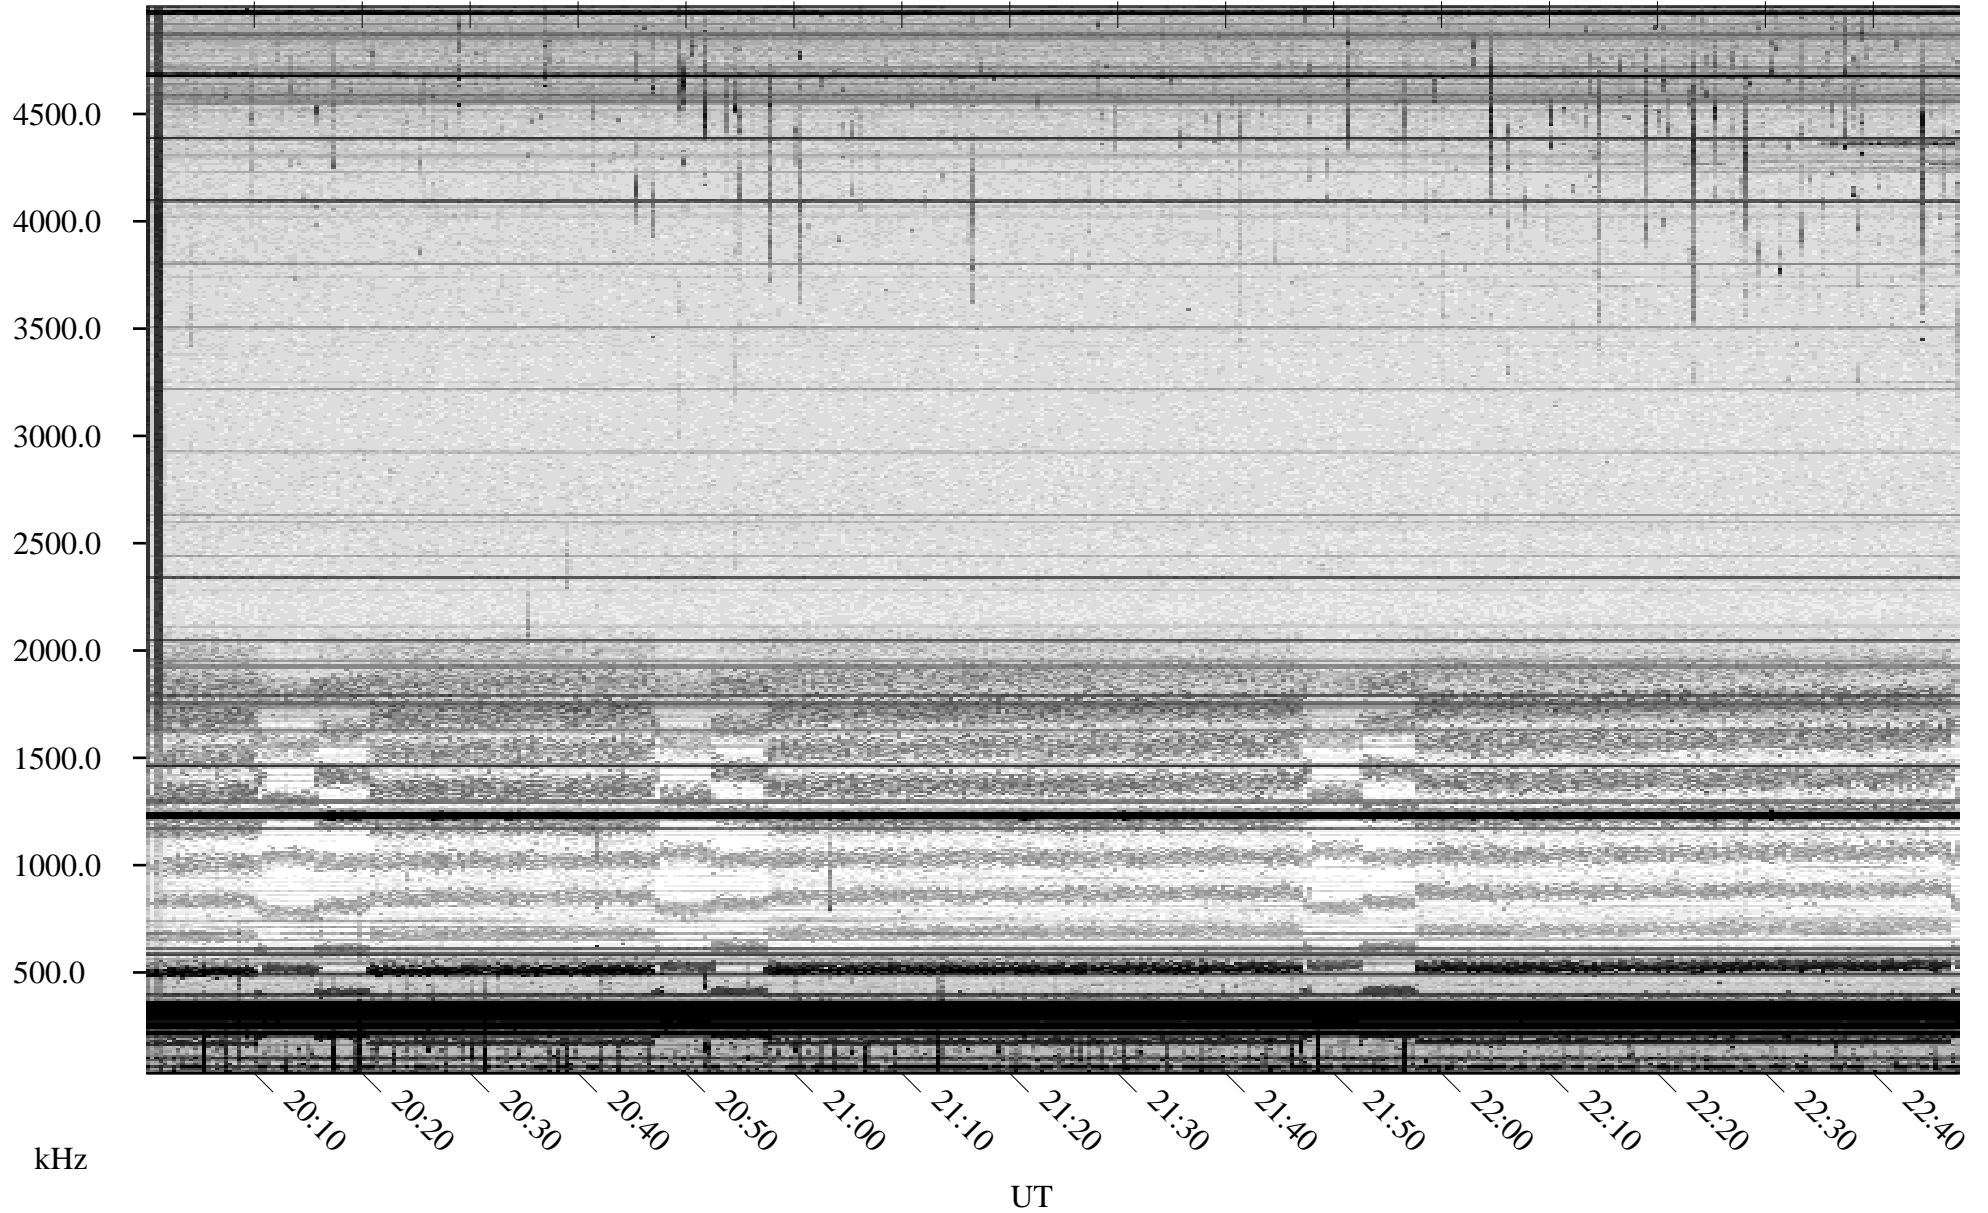

08/24/2009 Churchill, Manitoba

Linear Scale Black = 161 White = 15

ch09236l.r00SUm max_12

Page 1

08/24/2009 Churchill, Manitoba

Linear Scale Black = 161 White = 15

ch09236l.r00SUm max_12

Page 2

08/25/2009 Churchill, Manitoba

Linear Scale Black = 161 White = 15

ch09236l.r00SUm max_12

Page 3

08/25/2009 Churchill, Manitoba

Linear Scale Black = 161 White = 15

ch09236l.r00SUm max_12

Page 4

08/25/2009 Churchill, Manitoba

Linear Scale Black = 161 White = 15

ch09236l.r00SUm max_12

Page 5

08/25/2009 Churchill, Manitoba

Linear Scale Black = 161 White = 15

ch09236l.r00SUm max_12

Page 6

08/25/2009 Churchill, Manitoba

Linear Scale Black = 161 White = 15

ch09236l.r00SUm max_12

Page 7

08/25/2009 Churchill, Manitoba

Linear Scale Black = 161 White = 15

ch09236l.r00SUm max_12

Page 8