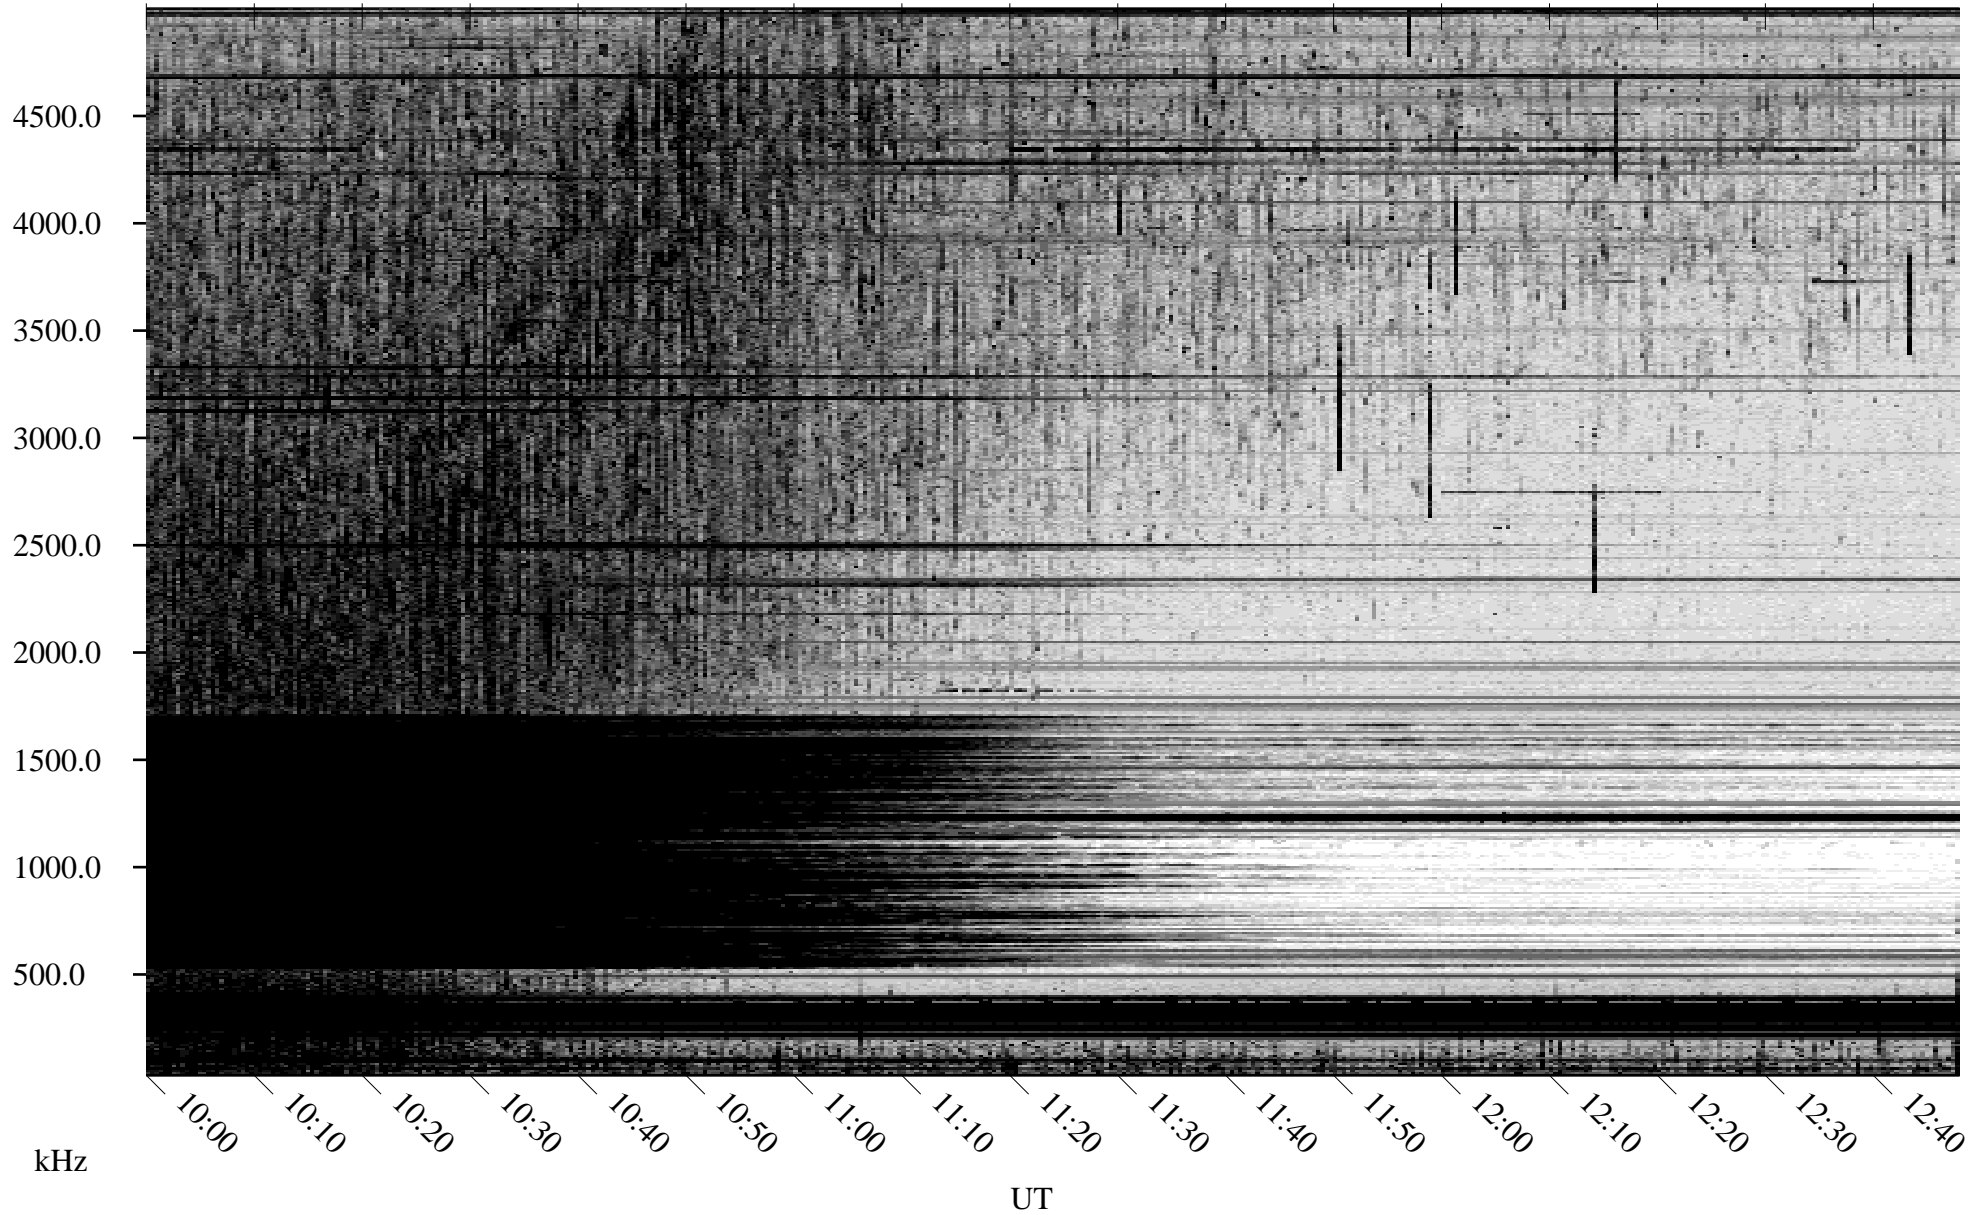

08/24/2009 Churchill, Manitoba

Linear Scale Black = 161 White = 15

ch09236l.r00SUm max_12

Page 1

08/24/2009 Churchill, Manitoba

Linear Scale Black = 161 White = 15

ch09236l.r00SUm max_12

Page 2

08/25/2009 Churchill, Manitoba

Linear Scale Black = 161 White = 15

ch09236l.r00SUm max_12

Page 3

08/25/2009 Churchill, Manitoba

Linear Scale Black = 161 White = 15

ch09236l.r00SUm max_12

Page 4

08/25/2009 Churchill, Manitoba

Linear Scale Black = 161 White = 15

ch09236l.r00SUm max_12

Page 5

08/25/2009 Churchill, Manitoba

Linear Scale Black = 161 White = 15

ch09236l.r00SUm max_12

Page 6

08/25/2009 Churchill, Manitoba

Linear Scale Black = 161 White = 15

ch09236l.r00SUm max_12

Page 7

08/25/2009 Churchill, Manitoba

Linear Scale Black = 161 White = 15

ch09236l.r00SUm max_12

Page 8