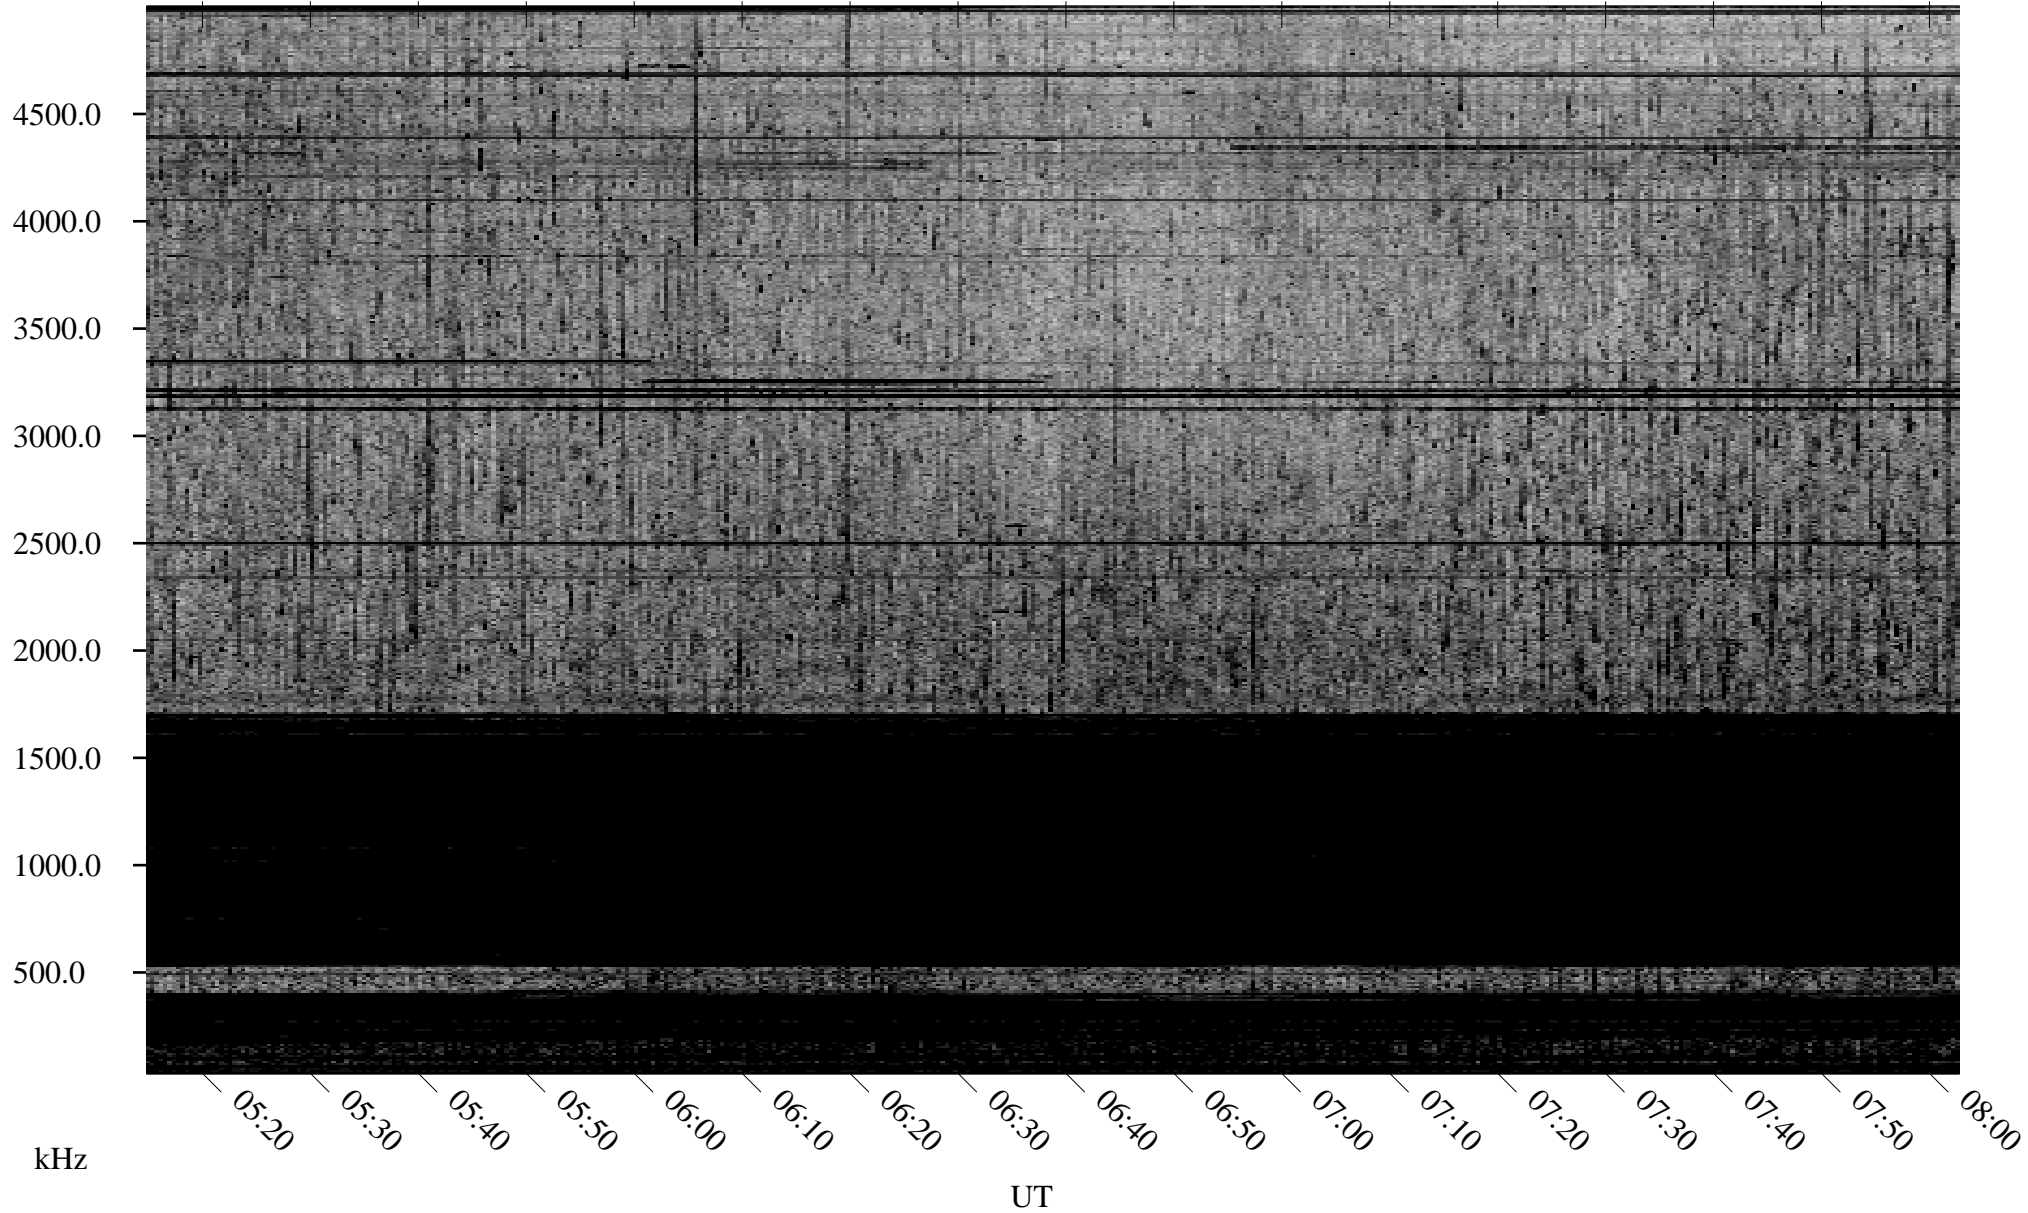

08/25/2009 Churchill, Manitoba

Linear Scale Black = 161 White = 15

ch092371.r01SUm max_12

Page 1

08/25/2009 Churchill, Manitoba

Linear Scale Black = 161 White = 15

ch09237l.r01SUm max_12

Page 2

08/26/2009 Churchill, Manitoba

Linear Scale Black = 161 White = 15

ch09237l.r01SUm max_12

Page 3

08/26/2009 Churchill, Manitoba

Linear Scale Black = 161 White = 15

ch092371.r01SUm max_12

Page 4

08/26/2009 Churchill, Manitoba

Linear Scale Black = 161 White = 15

ch09237l.r01SUm max_12

Page 5

08/26/2009 Churchill, Manitoba

Linear Scale Black = 161 White = 15

ch09237l.r01SUm max_12

Page 6

08/26/2009 Churchill, Manitoba

Linear Scale Black = 161 White = 15

ch092371.r01SUm max_12

Page 7

08/26/2009 Churchill, Manitoba

Linear Scale Black = 161 White = 15

ch09237l.r01SUm max_12

Page 8