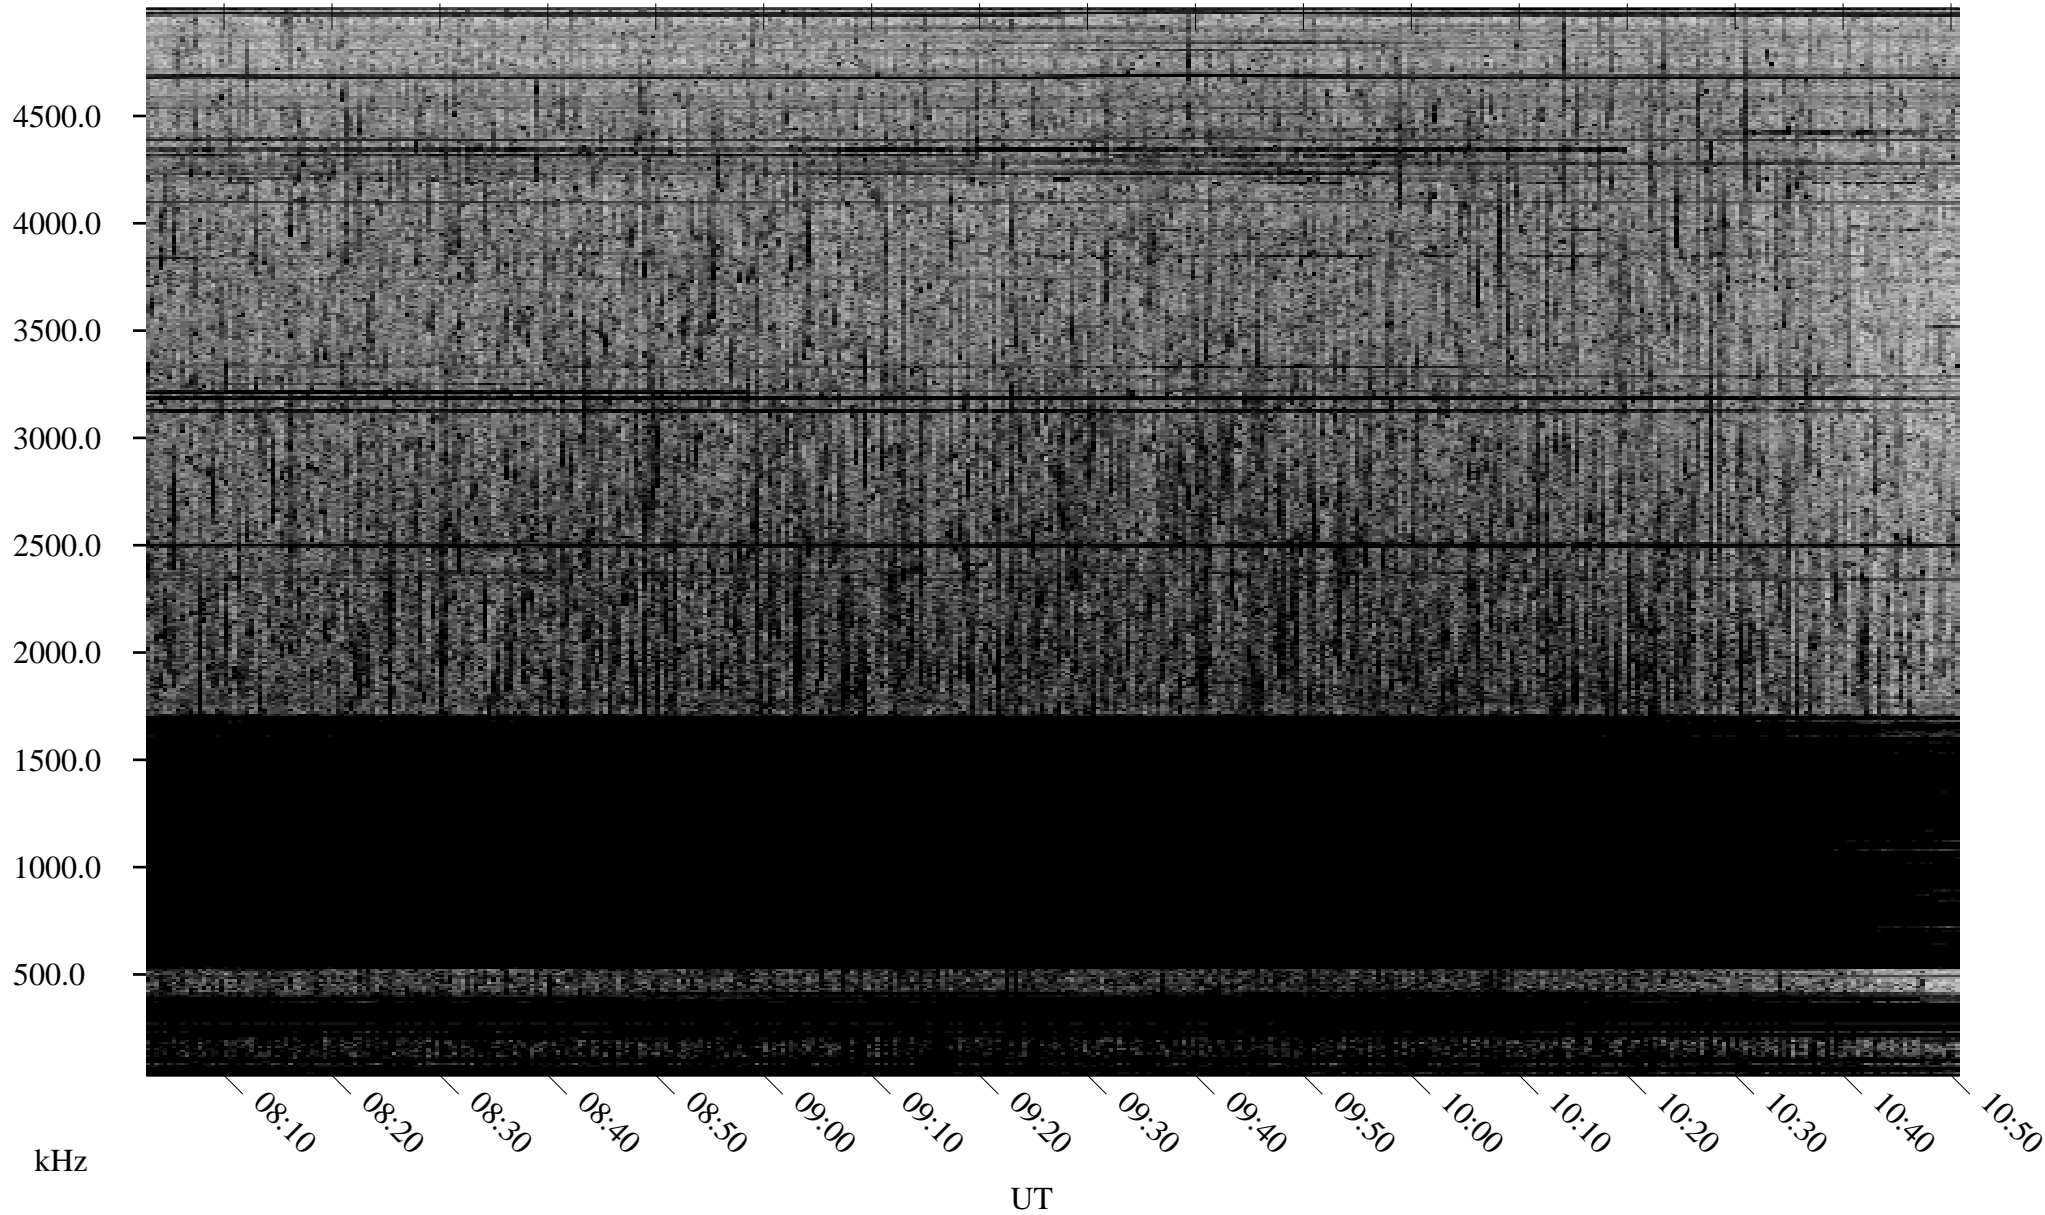

08/25/2009 Churchill, Manitoba

Linear Scale Black = 161 White = 15

ch092371.r01SUm max_12

Page 1

08/25/2009 Churchill, Manitoba

Linear Scale Black = 161 White = 15

ch09237l.r01SUm max_12

Page 2

08/26/2009 Churchill, Manitoba

Linear Scale Black = 161 White = 15

ch09237l.r01SUm max_12

Page 3

08/26/2009 Churchill, Manitoba

Linear Scale Black = 161 White = 15

ch092371.r01SUm max_12

Page 4

08/26/2009 Churchill, Manitoba

Linear Scale Black = 161 White = 15

ch09237l.r01SUm max_12

Page 5

08/26/2009 Churchill, Manitoba

Linear Scale Black = 161 White = 15

ch09237l.r01SUm max_12

Page 6

08/26/2009 Churchill, Manitoba

Linear Scale Black = 161 White = 15

ch092371.r01SUm max_12

Page 7

08/26/2009 Churchill, Manitoba

Linear Scale Black = 161 White = 15

ch09237l.r01SUm max_12

Page 8