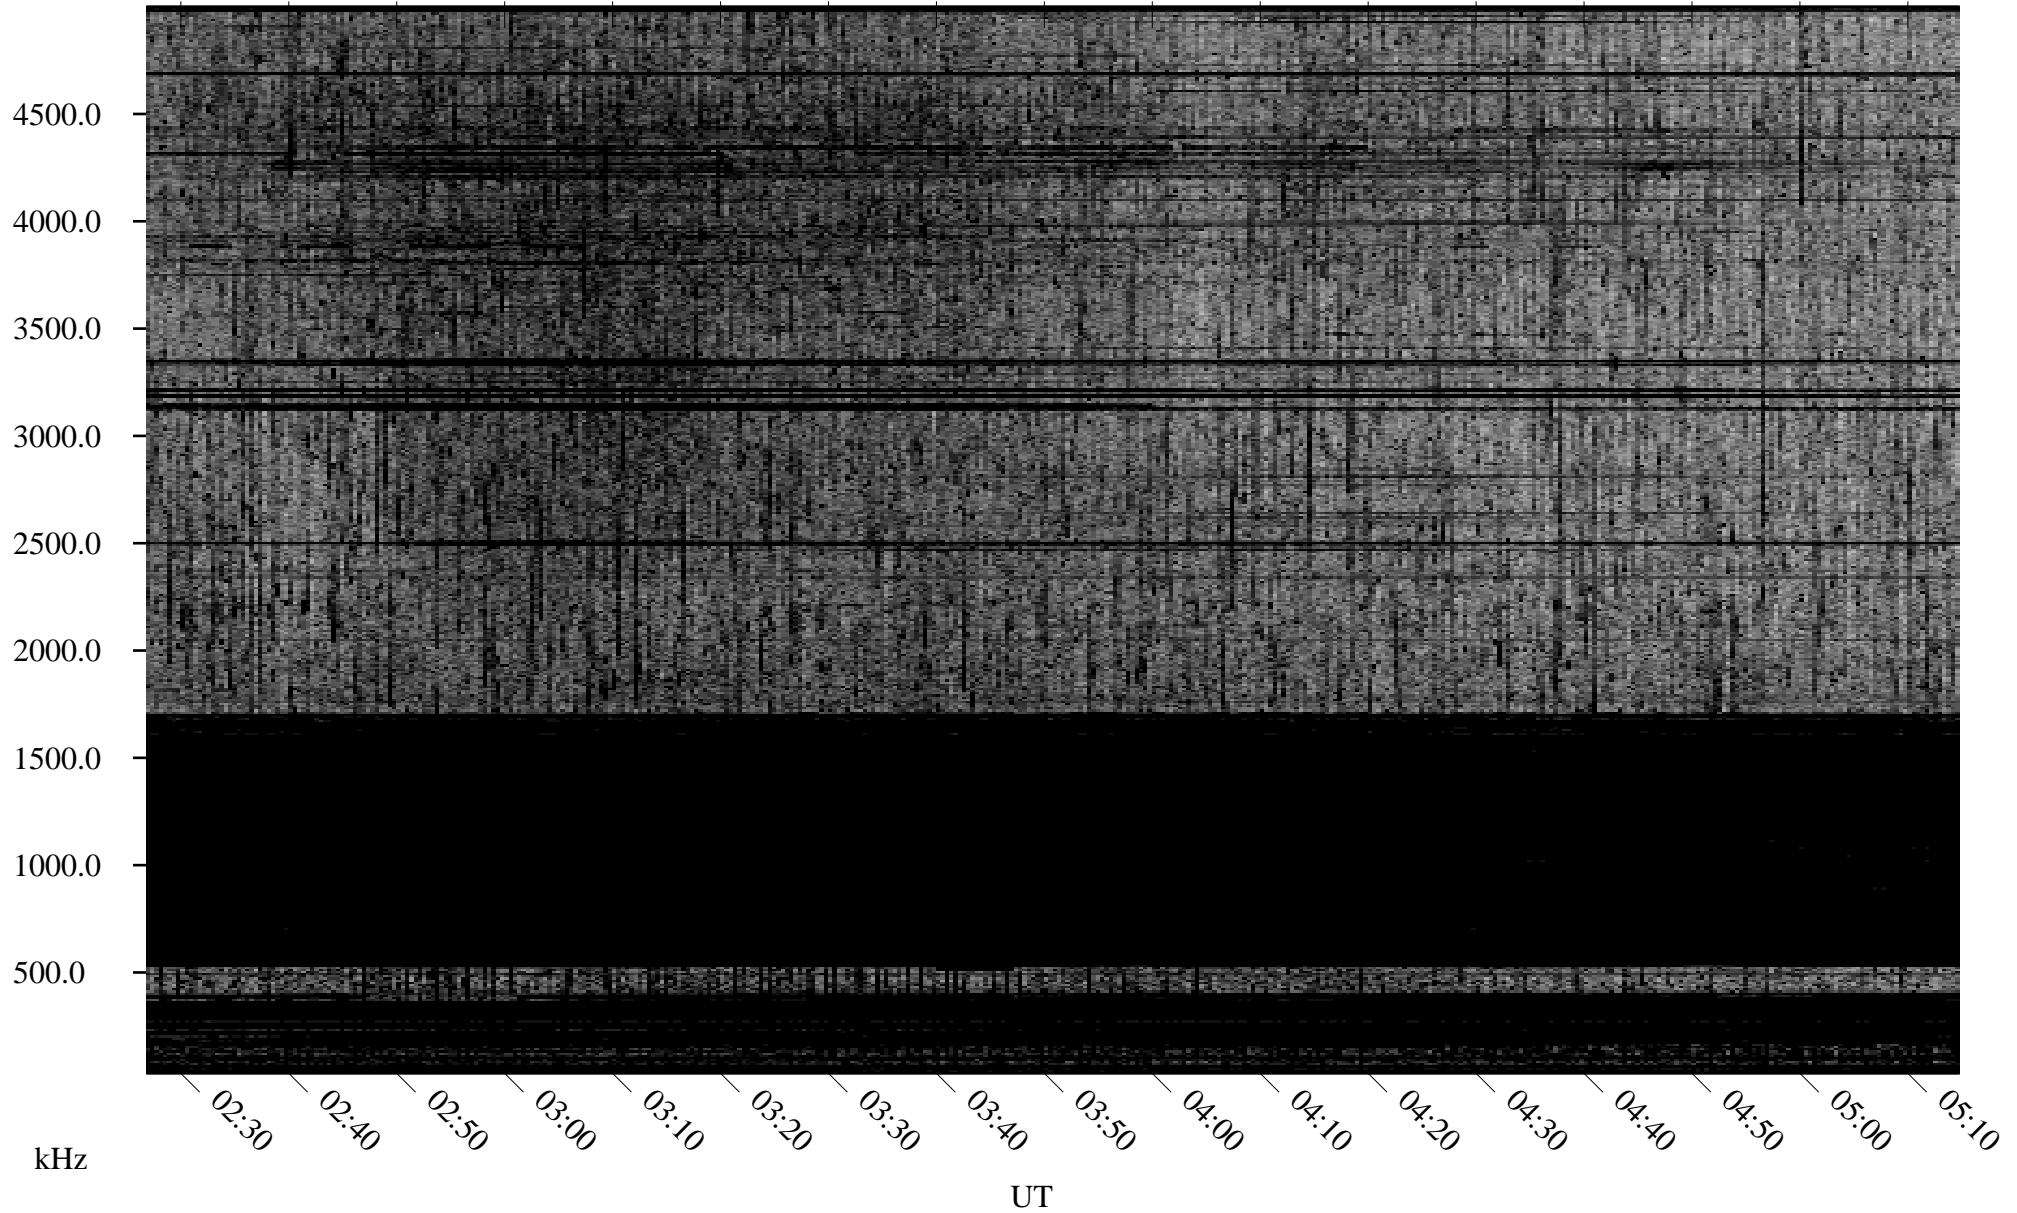

08/25/2009 Churchill, Manitoba

Linear Scale Black = 161 White = 15

ch092371.r01SUm max_12

Page 1

08/25/2009 Churchill, Manitoba

Linear Scale Black = 161 White = 15

ch09237l.r01SUm max_12

Page 2

08/26/2009 Churchill, Manitoba

Linear Scale Black = 161 White = 15

ch09237l.r01SUm max_12

Page 3

08/26/2009 Churchill, Manitoba

Linear Scale Black = 161 White = 15

ch092371.r01SUm max_12

Page 4

08/26/2009 Churchill, Manitoba

Linear Scale Black = 161 White = 15

ch09237l.r01SUm max_12

Page 5

08/26/2009 Churchill, Manitoba

Linear Scale Black = 161 White = 15

ch09237l.r01SUm max_12

Page 6

08/26/2009 Churchill, Manitoba

Linear Scale Black = 161 White = 15

ch092371.r01SUm max_12

Page 7

08/26/2009 Churchill, Manitoba

Linear Scale Black = 161 White = 15

ch09237l.r01SUm max_12

Page 8