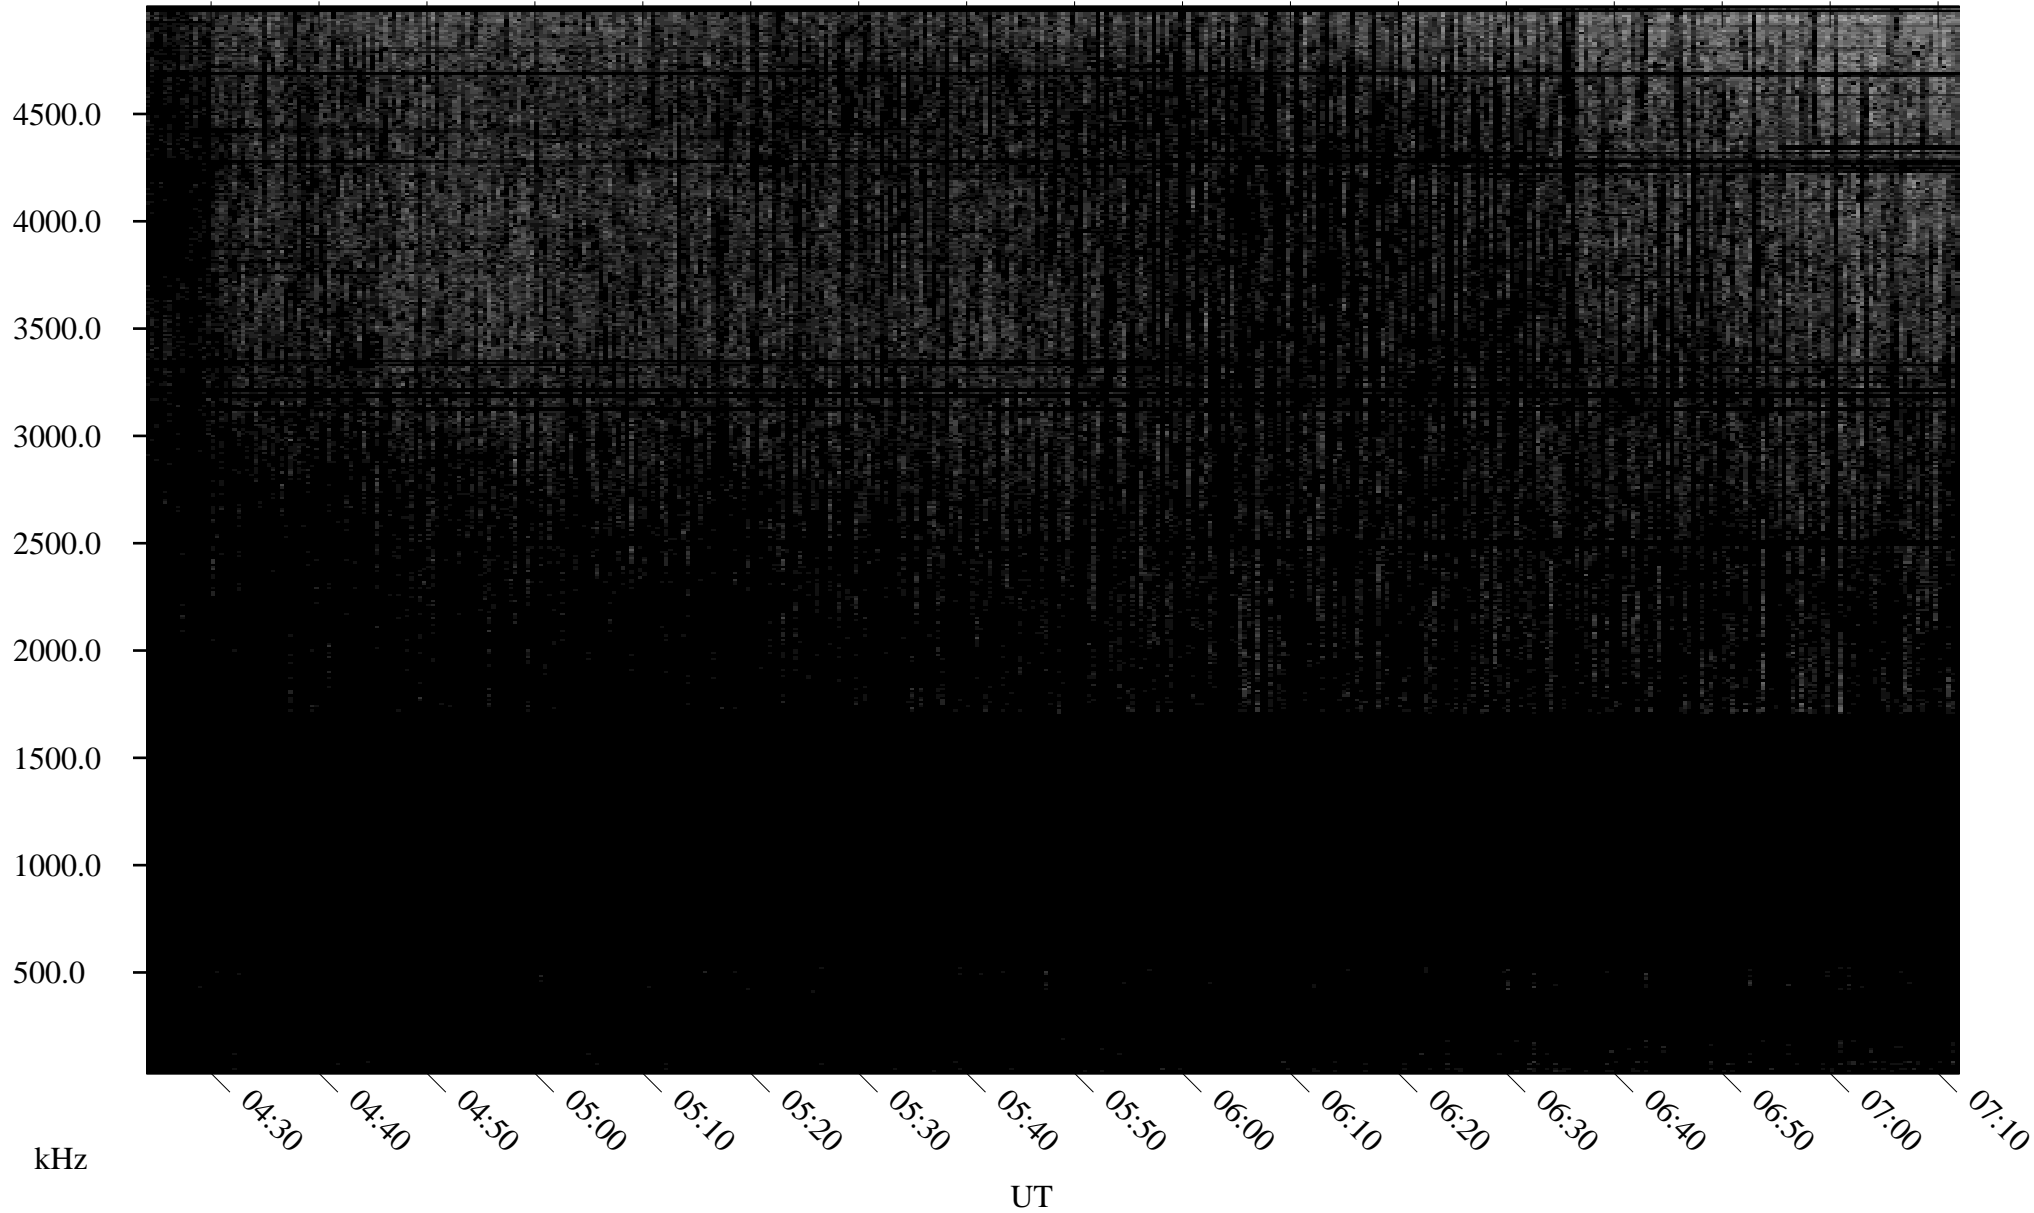

# 08/26/2009 Churchill, Manitoba

Linear Scale    Black = 161    White = 15

ch09238l.r00SUm max\_12

Page 1

# 08/26/2009 Churchill, Manitoba

Linear Scale    Black = 161    White = 15

ch09238l.r00SUm max\_12

Page 2

# 08/27/2009 Churchill, Manitoba

Linear Scale    Black = 161    White = 15

ch09238l.r00SUm max\_12

Page 3

# 08/27/2009 Churchill, Manitoba

Linear Scale    Black = 161    White = 15

ch09238l.r00SUm max\_12

Page 4