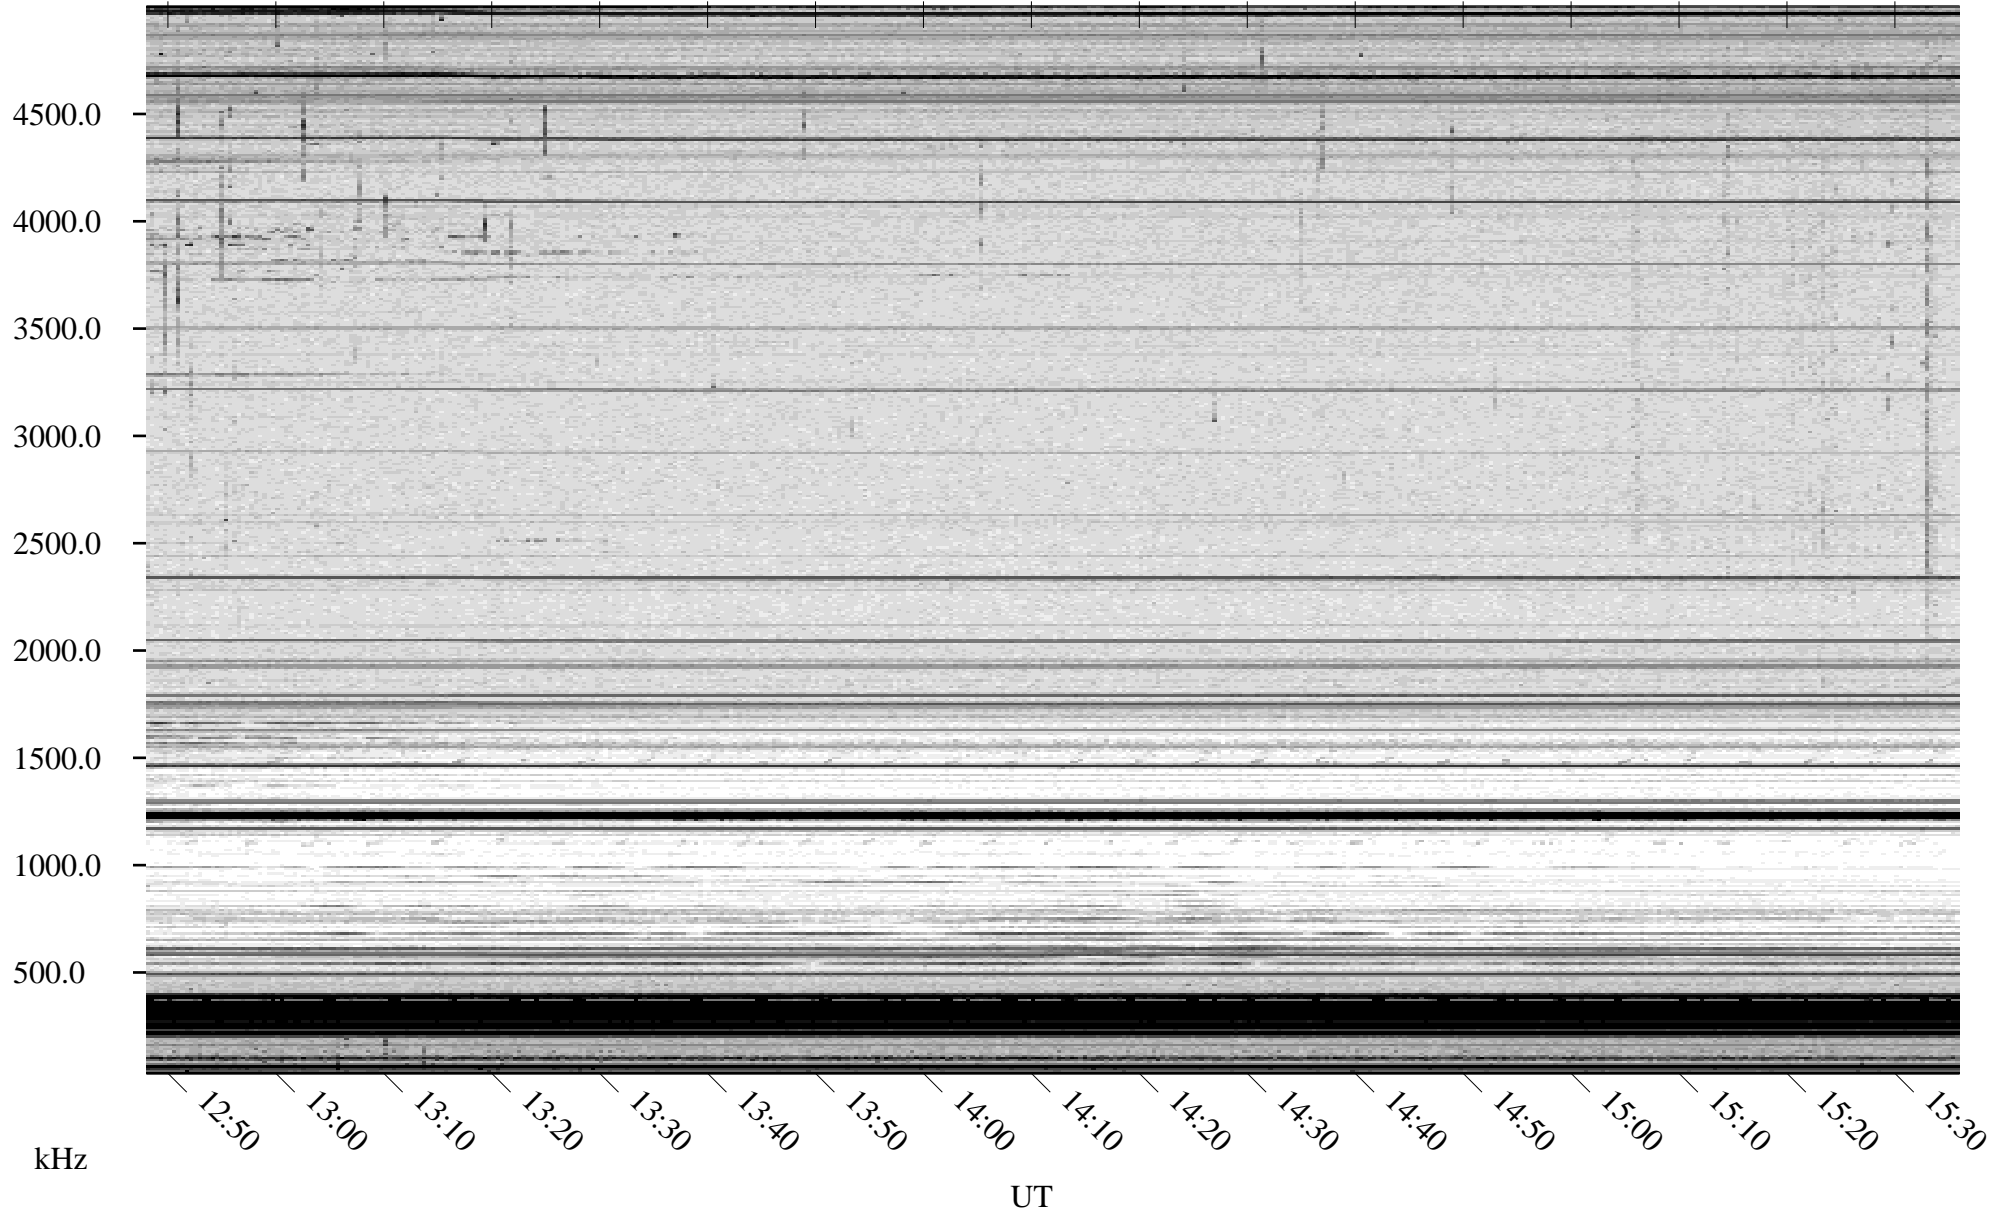

# 08/27/2009 Churchill, Manitoba

Linear Scale    Black = 161    White = 15

ch09238l.r00SUm max\_12

Page 6

# 08/27/2009 Churchill, Manitoba

Linear Scale    Black = 161    White = 15

ch09238l.r00SUm max\_12

Page 7

# 08/27/2009 Churchill, Manitoba

Linear Scale    Black = 161    White = 15

ch09238l.r00SUm max\_12