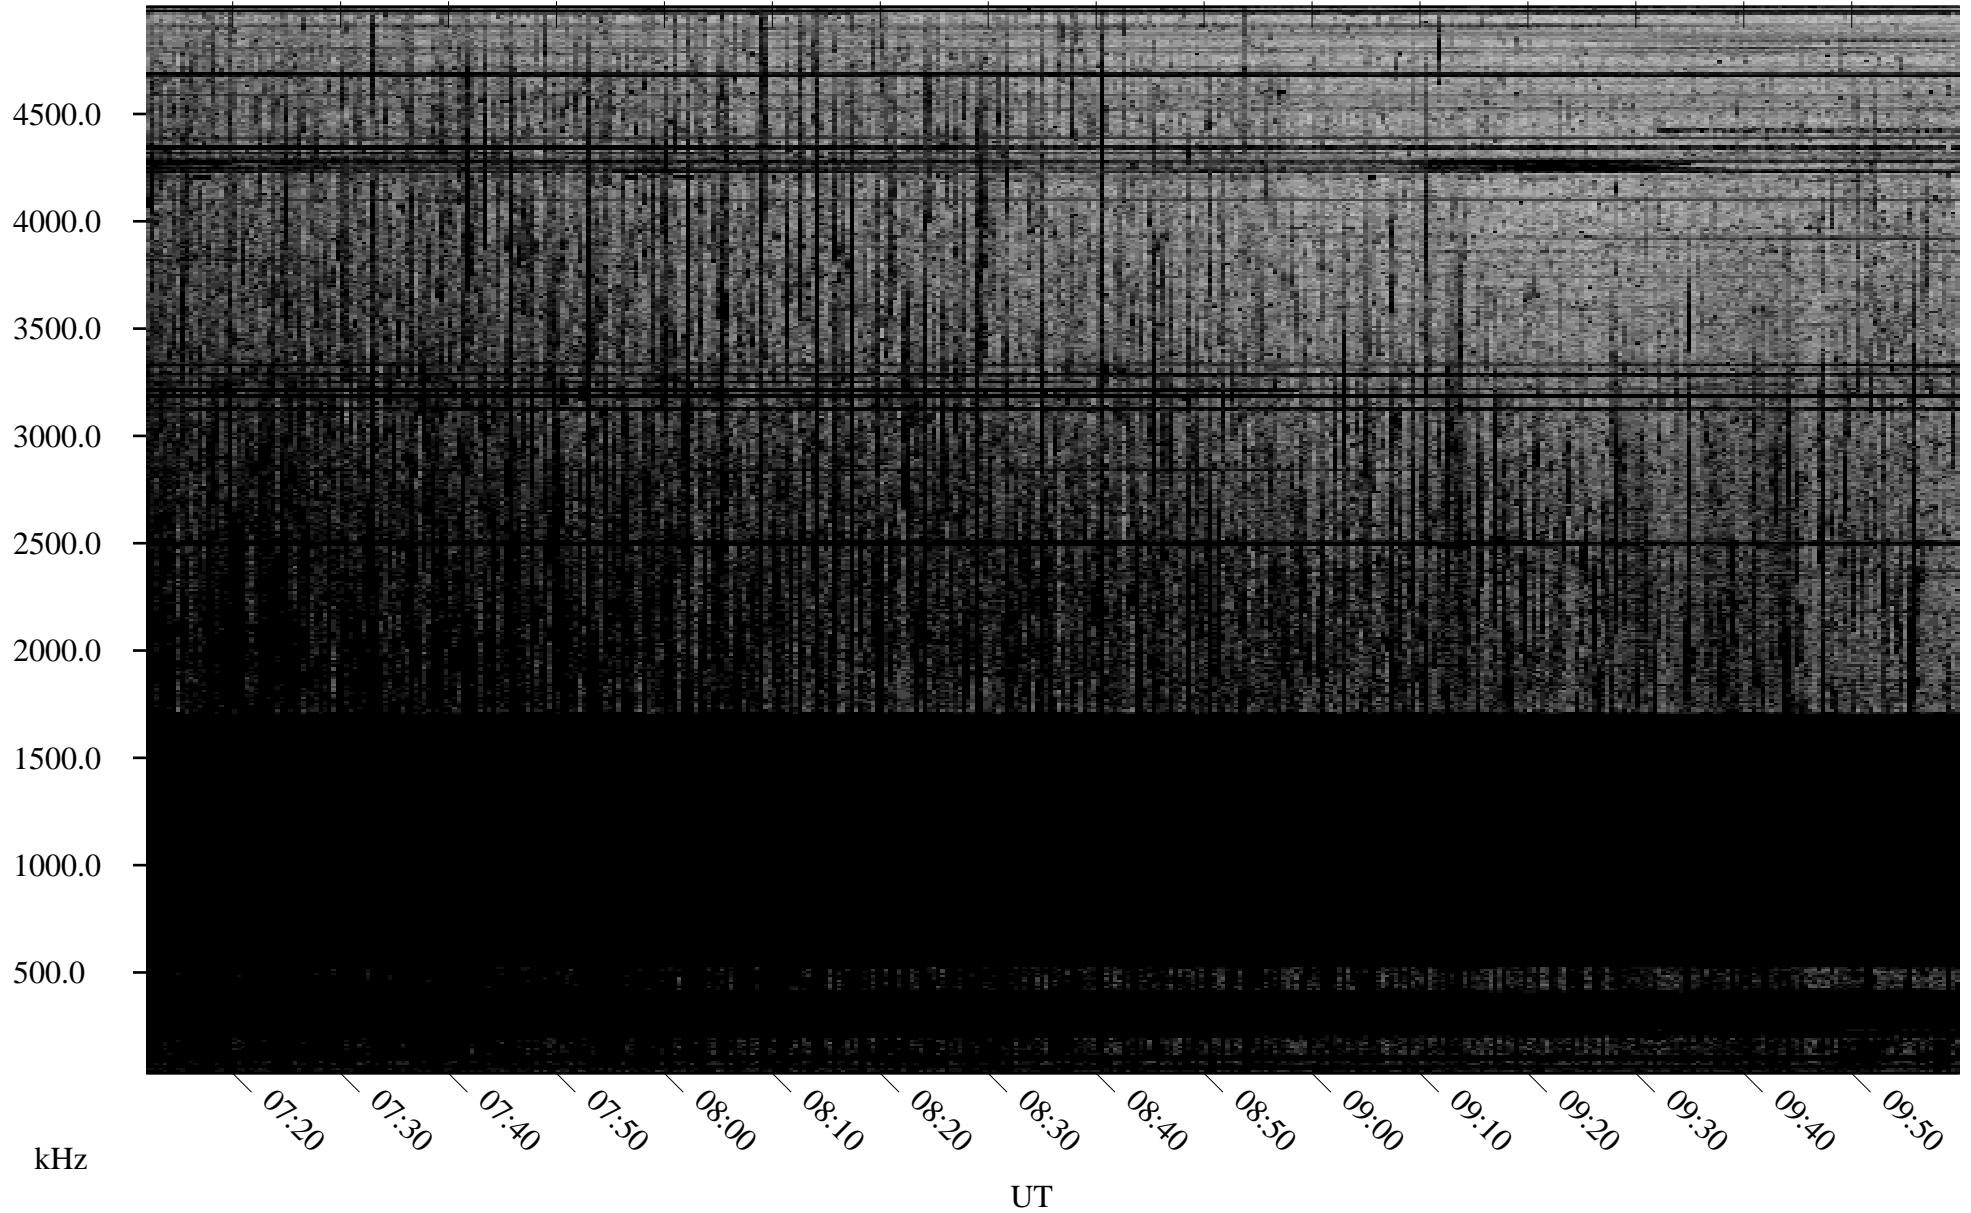

# 08/27/2009 Churchill, Manitoba

Linear Scale    Black = 161    White = 15

ch09238l.r00SUm max\_12

Page 4

# 08/27/2009 Churchill, Manitoba

Linear Scale    Black = 161    White = 15

ch09238l.r00SUm max\_12

Page 5