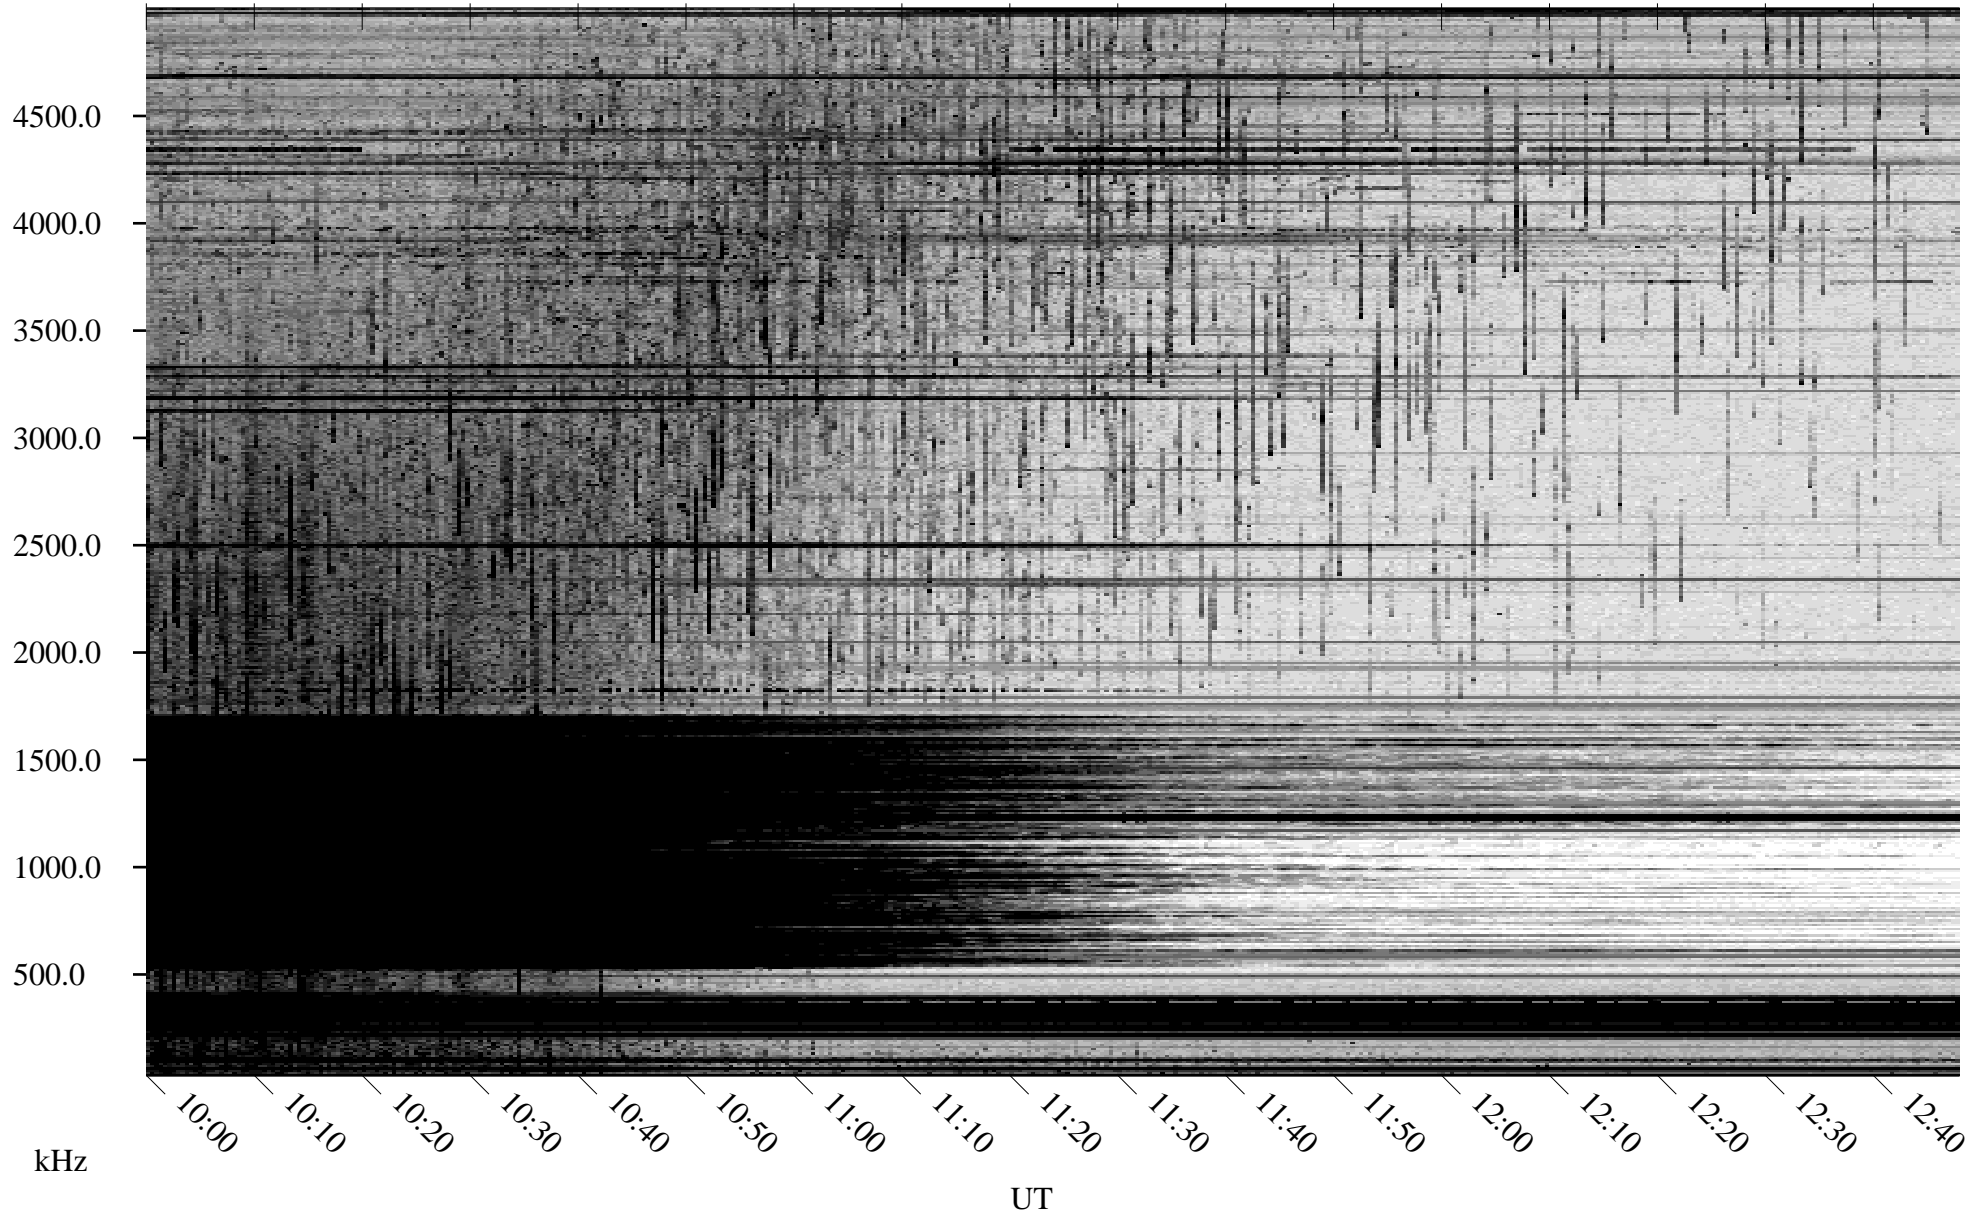

# 08/27/2009 Churchill, Manitoba

Linear Scale    Black = 161    White = 15

ch09238l.r00SUm max\_12

Page 5

# 08/27/2009 Churchill, Manitoba

Linear Scale    Black = 161    White = 15

ch09238l.r00SUm max\_12

Page 6