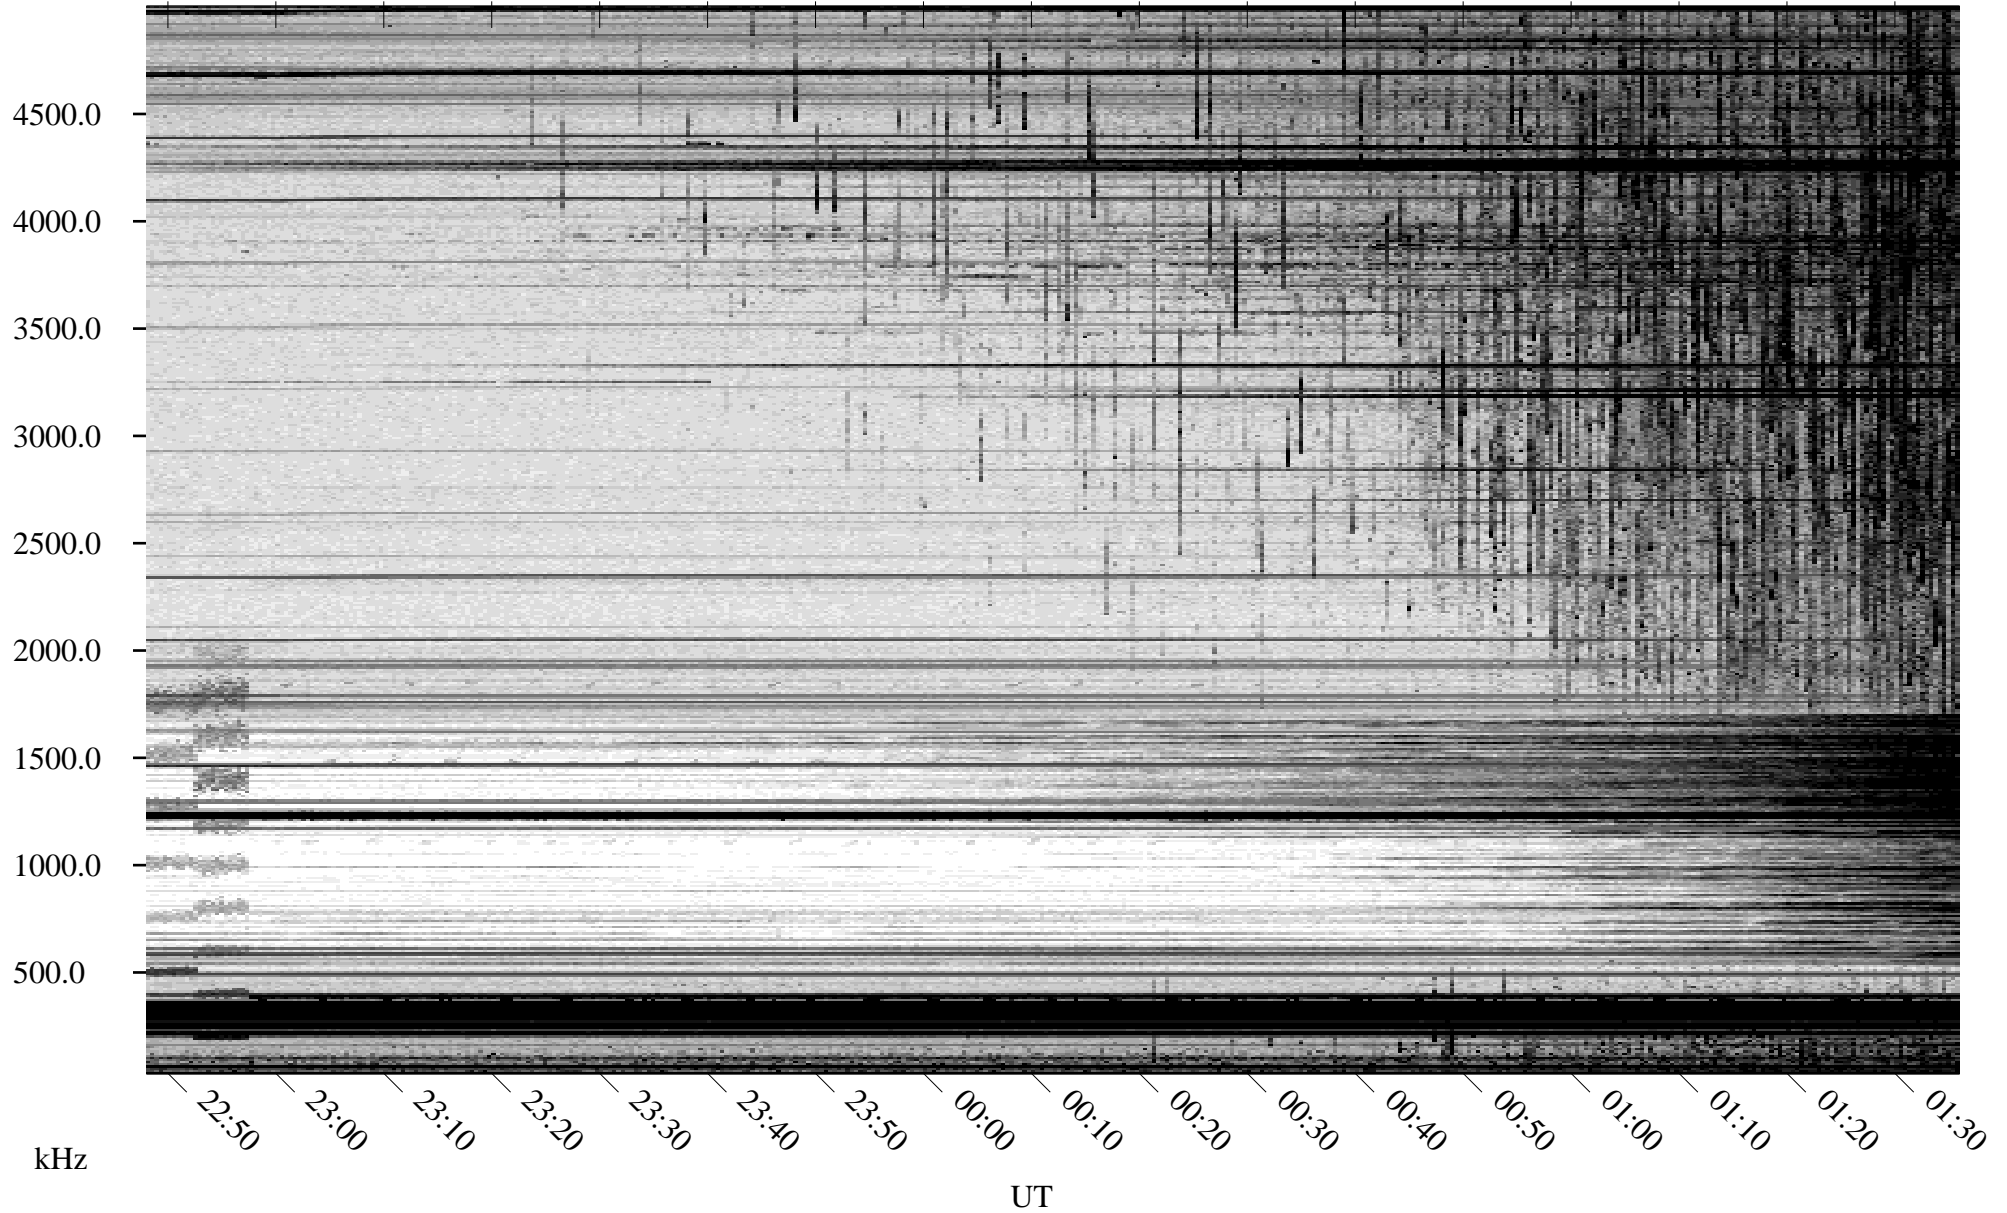

# 08/26/2009 Churchill, Manitoba

Linear Scale    Black = 161    White = 15

ch09238l.r00SUm max\_12

Page 1

# 08/26/2009 Churchill, Manitoba

Linear Scale    Black = 161    White = 15

ch09238l.r00SUm max\_12

Page 2

# 08/27/2009 Churchill, Manitoba

Linear Scale    Black = 161    White = 15

ch09238l.r00SUm max\_12

Page 3

# 08/27/2009 Churchill, Manitoba

Linear Scale    Black = 161    White = 15

ch09238l.r00SUm max\_12

Page 4