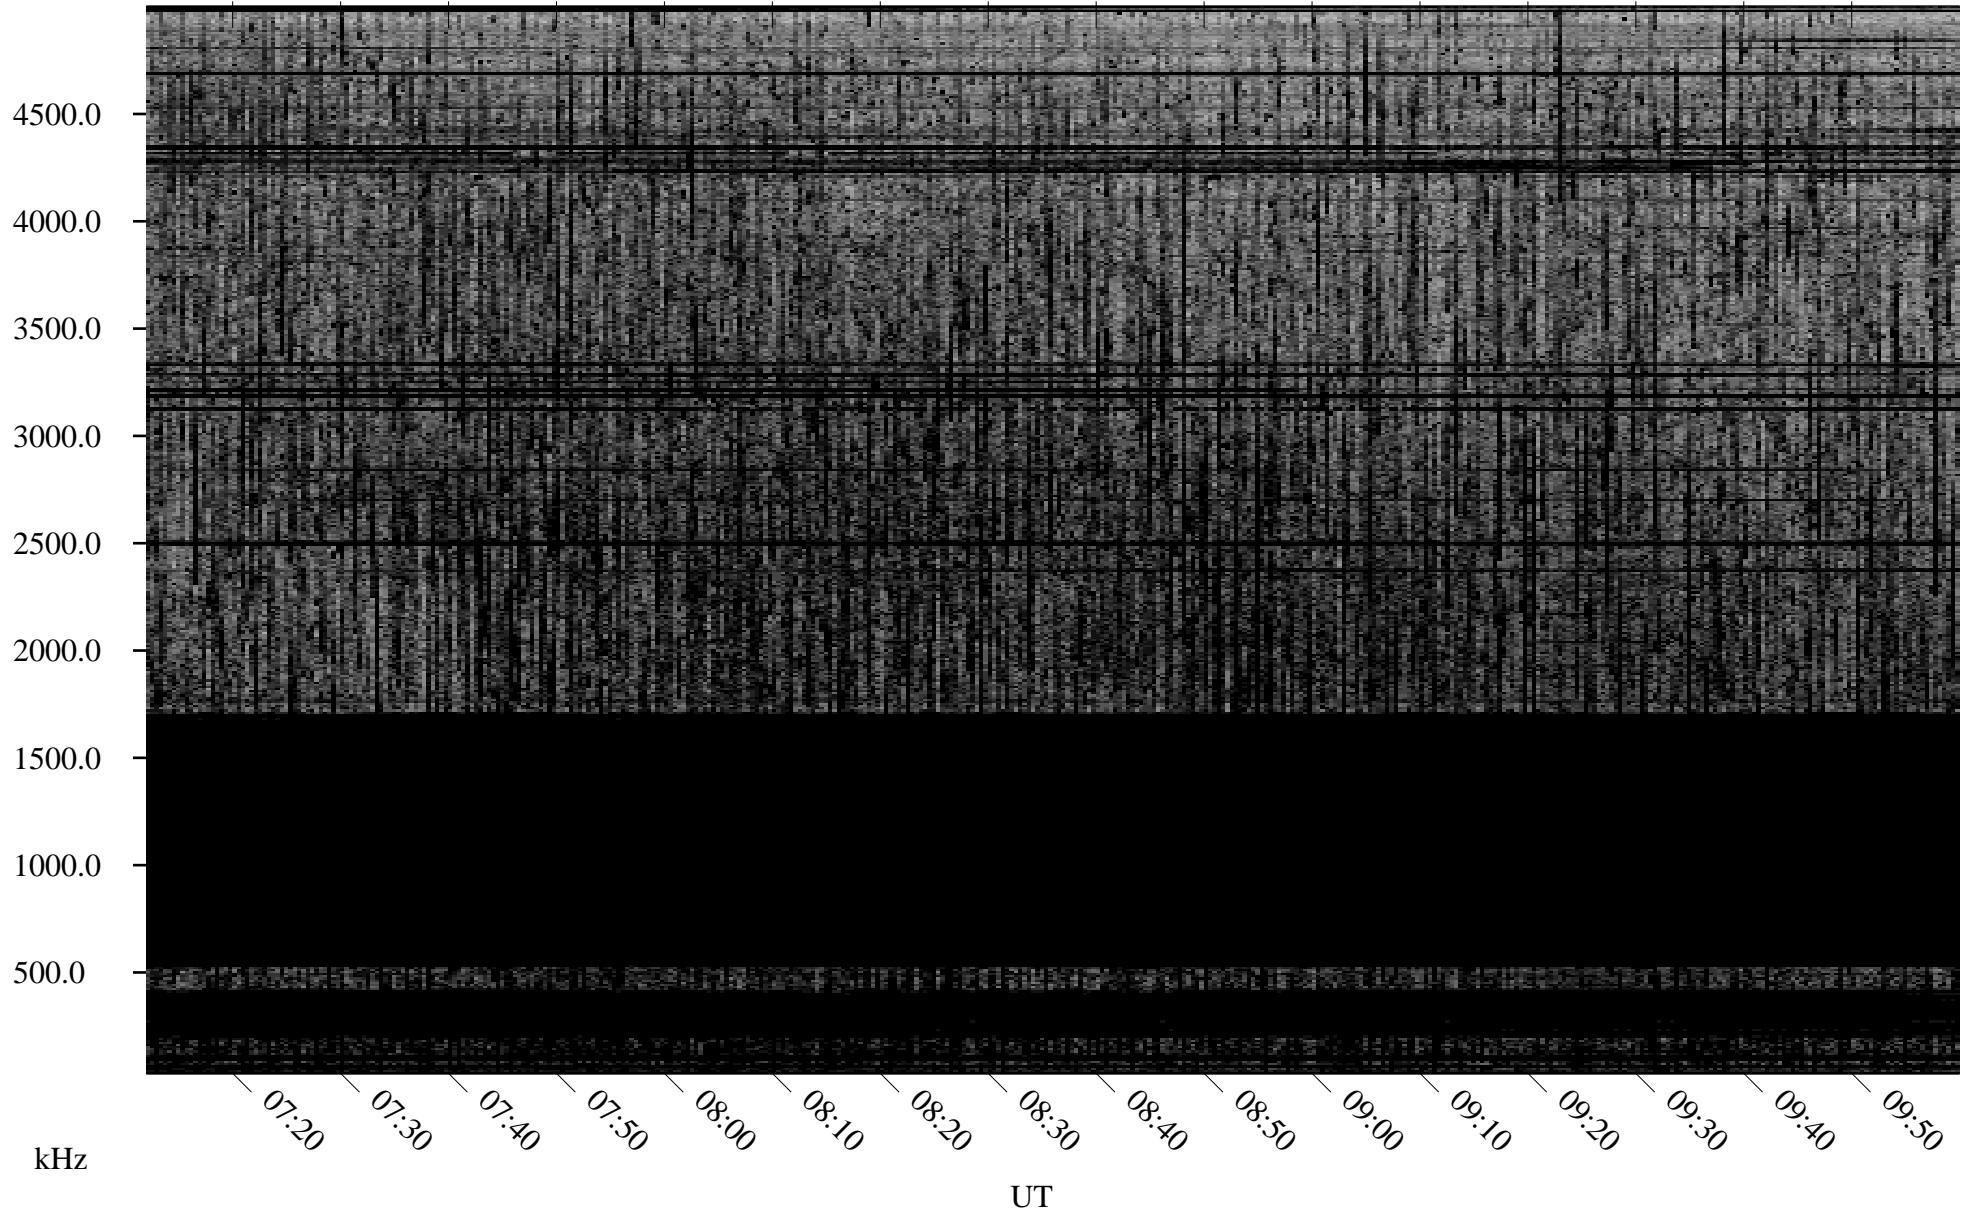

08/27/2009 Churchill, Manitoba

Linear Scale Black = 161 White = 15

ch09239l.r00SUm max_12

Page 2

08/28/2009 Churchill, Manitoba

Linear Scale Black = 161 White = 15

ch09239l.r00SUm max_12

Page 3

08/28/2009 Churchill, Manitoba

Linear Scale Black = 161 White = 15

ch09239l.r00SUm max_12

Page 4

08/28/2009 Churchill, Manitoba

Linear Scale Black = 161 White = 15

ch09239l.r00SUm max_12

Page 5

08/28/2009 Churchill, Manitoba

Linear Scale Black = 161 White = 15

ch09239l.r00SUm max_12

Page 6

08/28/2009 Churchill, Manitoba

Linear Scale Black = 161 White = 15

ch09239l.r00SUm max_12

Page 7

08/28/2009 Churchill, Manitoba

Linear Scale Black = 161 White = 15

ch09239l.r00SUm max_12