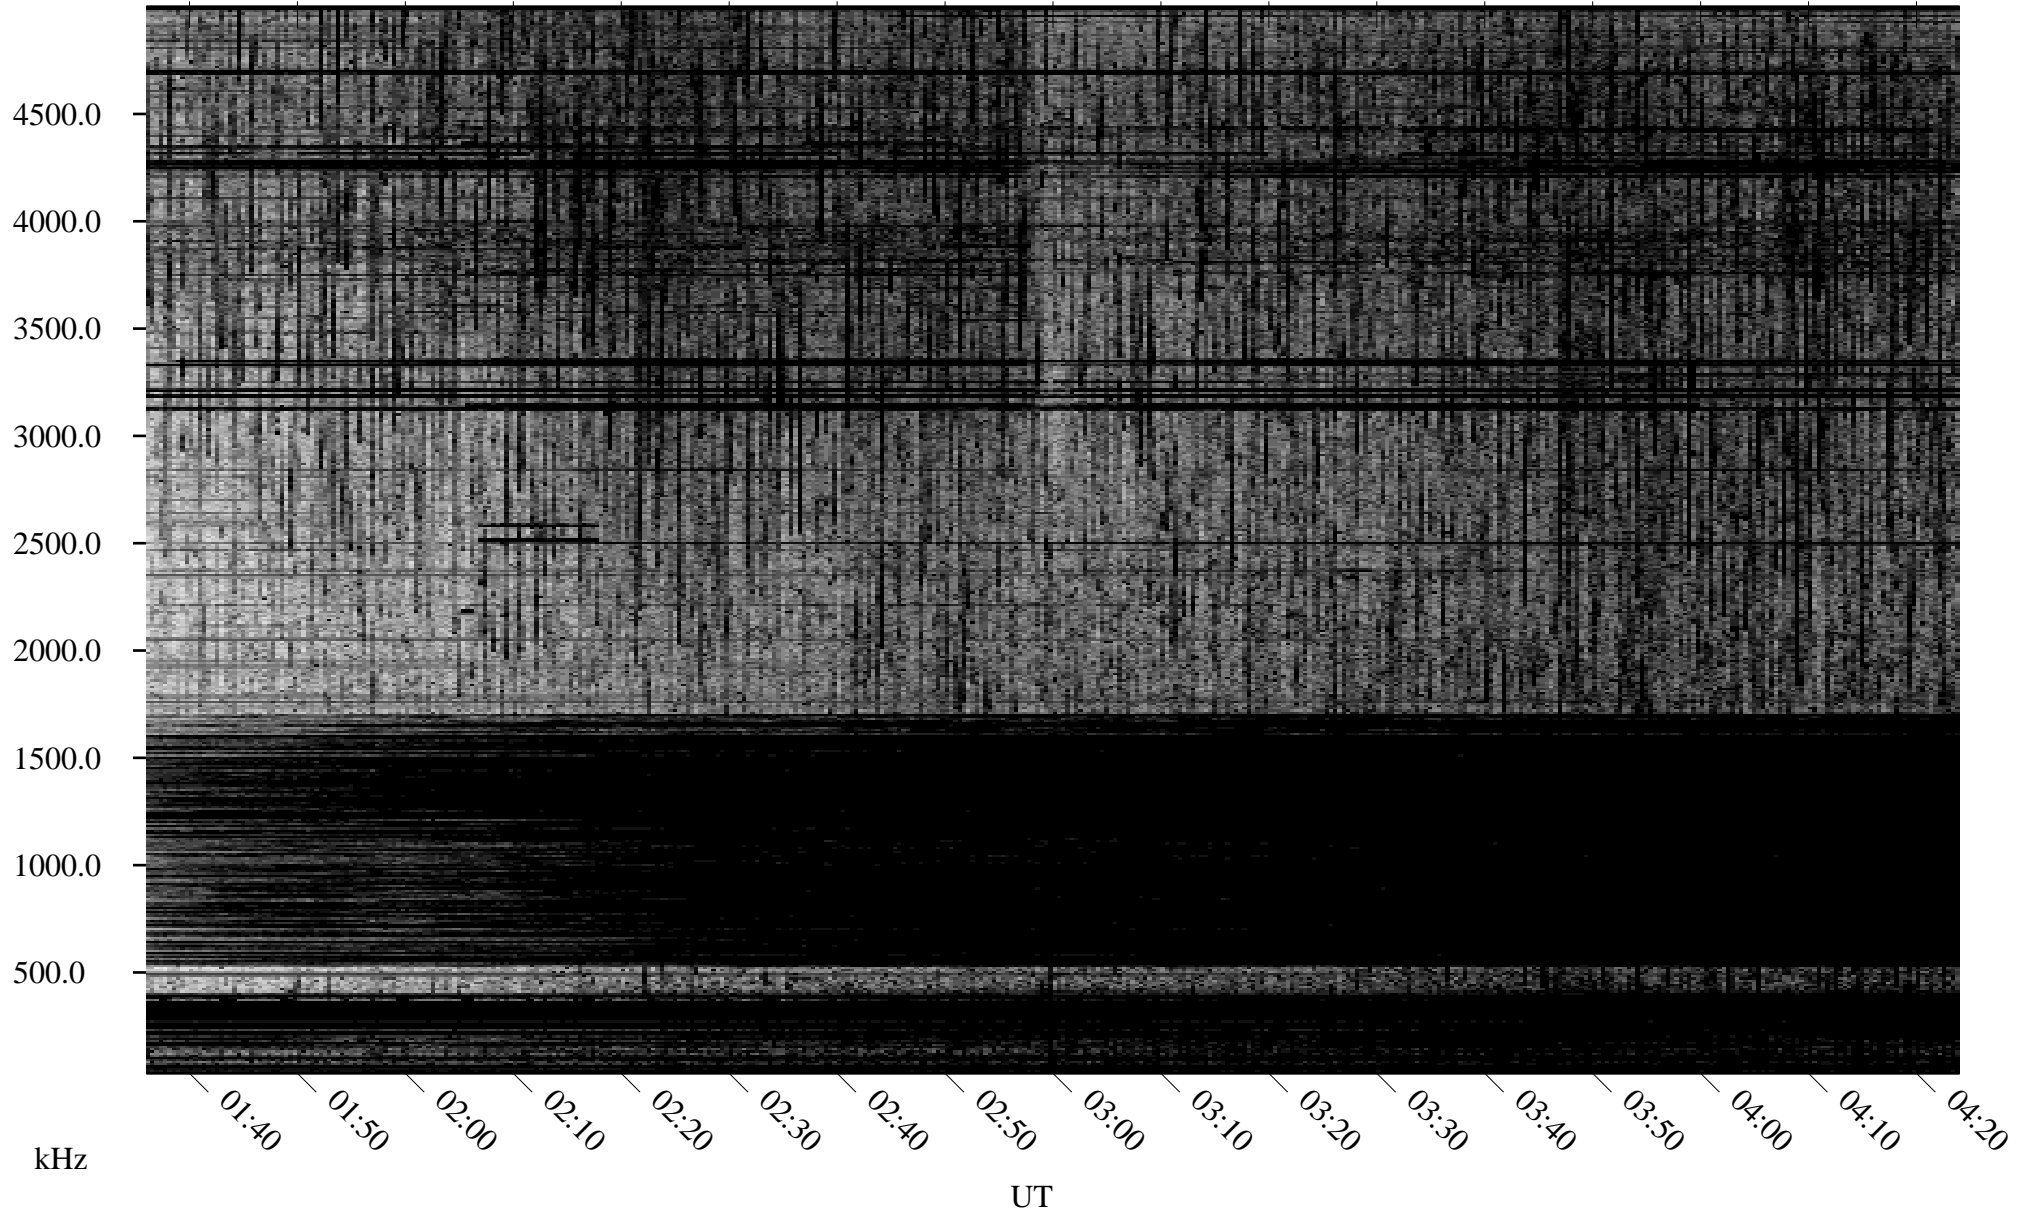

08/27/2009 Churchill, Manitoba

Linear Scale Black = 161 White = 15

ch09239l.r00SUm max_12

Page 2

08/28/2009 Churchill, Manitoba

Linear Scale Black = 161 White = 15

ch09239l.r00SUm max_12

Page 3

08/28/2009 Churchill, Manitoba

Linear Scale Black = 161 White = 15

ch09239l.r00SUm max_12

Page 4

08/28/2009 Churchill, Manitoba

Linear Scale Black = 161 White = 15

ch09239l.r00SUm max_12

Page 5

08/28/2009 Churchill, Manitoba

Linear Scale Black = 161 White = 15

ch09239l.r00SUm max_12

Page 6

08/28/2009 Churchill, Manitoba

Linear Scale Black = 161 White = 15

ch09239l.r00SUm max_12

Page 7

08/28/2009 Churchill, Manitoba

Linear Scale Black = 161 White = 15

ch09239l.r00SUm max_12