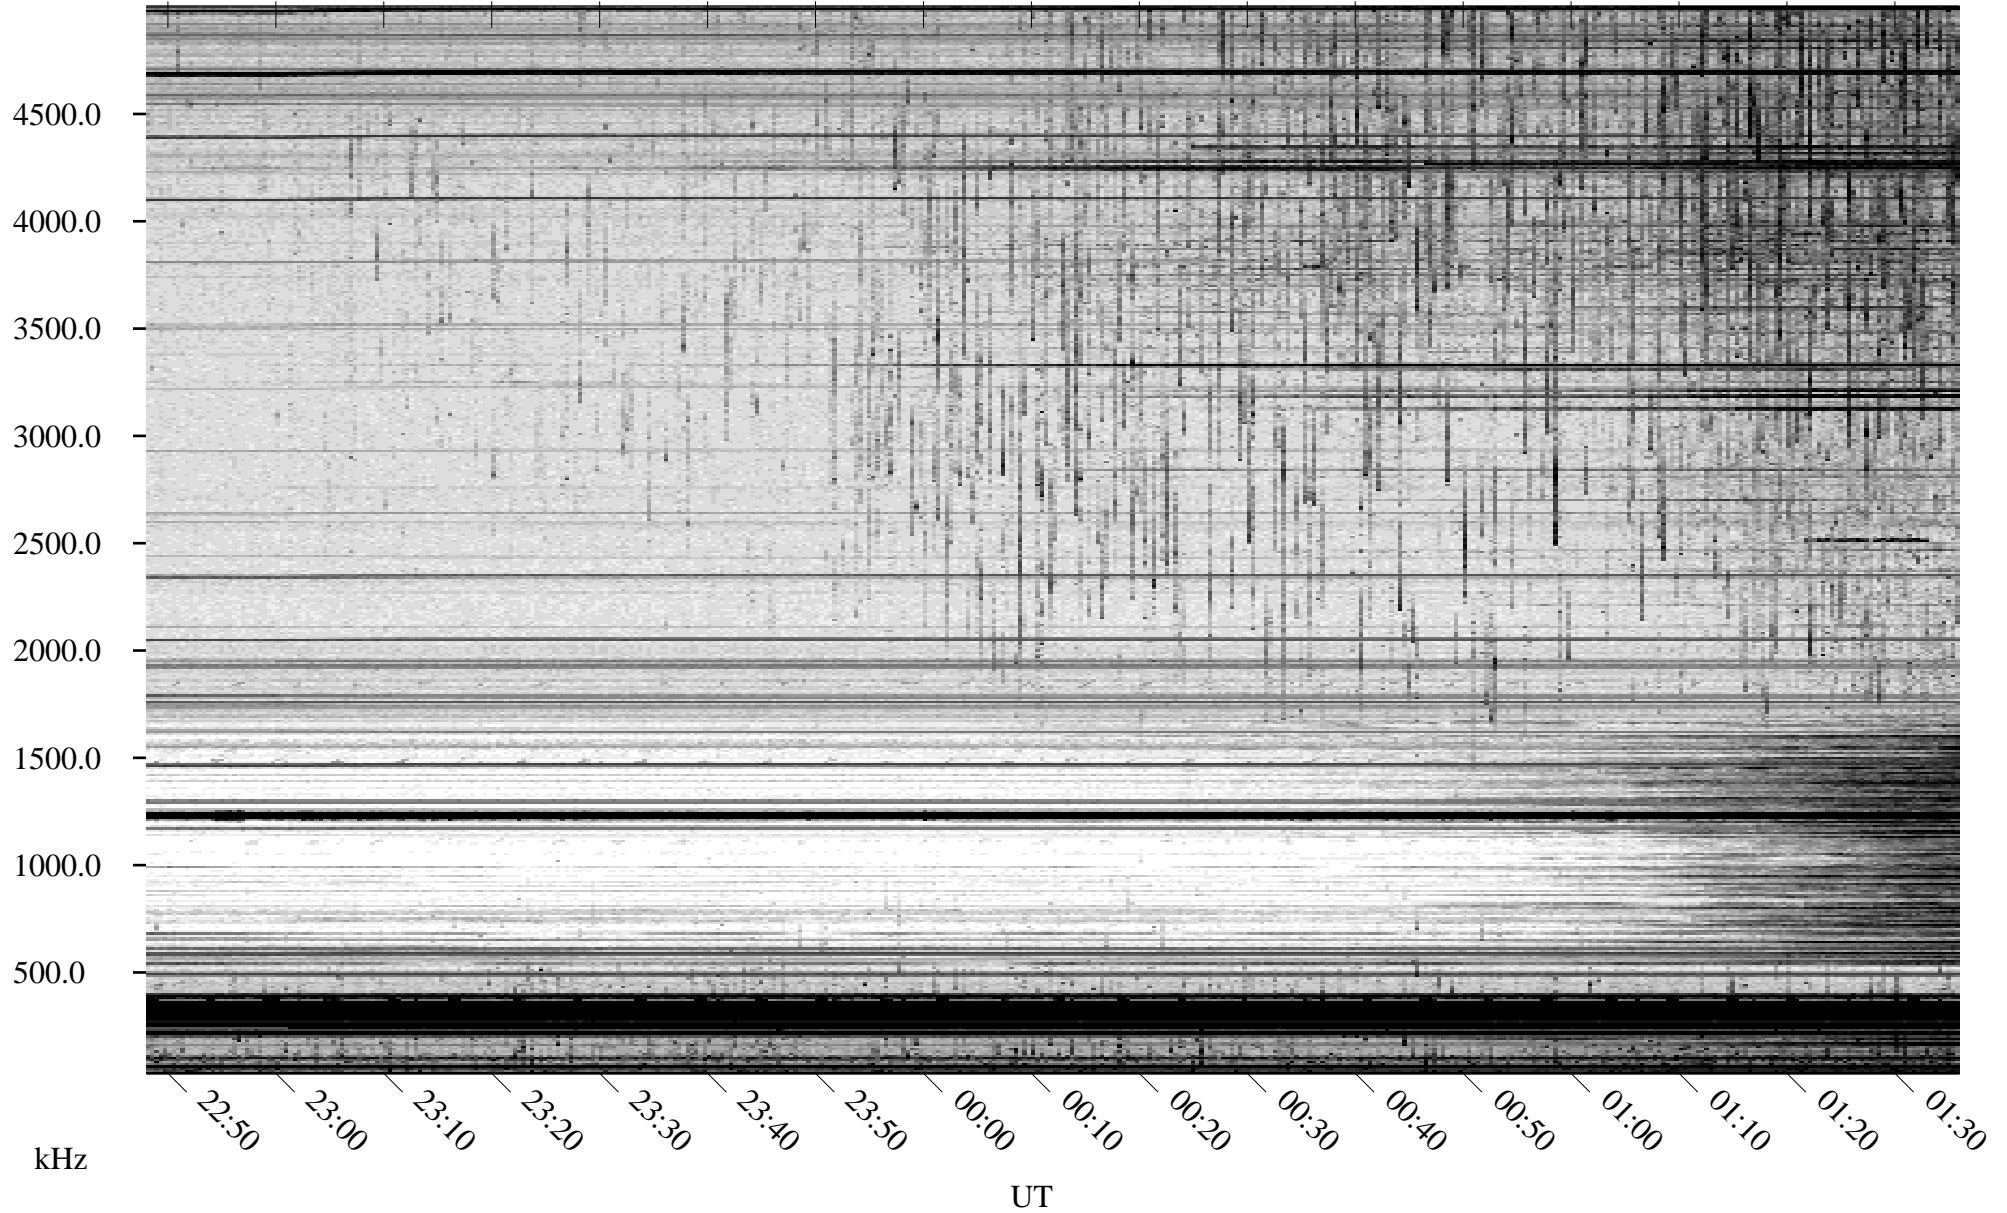

08/27/2009 Churchill, Manitoba

Linear Scale Black = 161 White = 15

ch09239l.r00SUm max_12

Page 2

08/28/2009 Churchill, Manitoba

Linear Scale Black = 161 White = 15

ch09239l.r00SUm max_12

Page 3

08/28/2009 Churchill, Manitoba

Linear Scale Black = 161 White = 15

ch09239l.r00SUm max_12

Page 4

08/28/2009 Churchill, Manitoba

Linear Scale Black = 161 White = 15

ch09239l.r00SUm max_12

Page 5

08/28/2009 Churchill, Manitoba

Linear Scale Black = 161 White = 15

ch09239l.r00SUm max_12

Page 6

08/28/2009 Churchill, Manitoba

Linear Scale Black = 161 White = 15

ch09239l.r00SUm max_12

Page 7

08/28/2009 Churchill, Manitoba

Linear Scale Black = 161 White = 15

ch09239l.r00SUm max_12