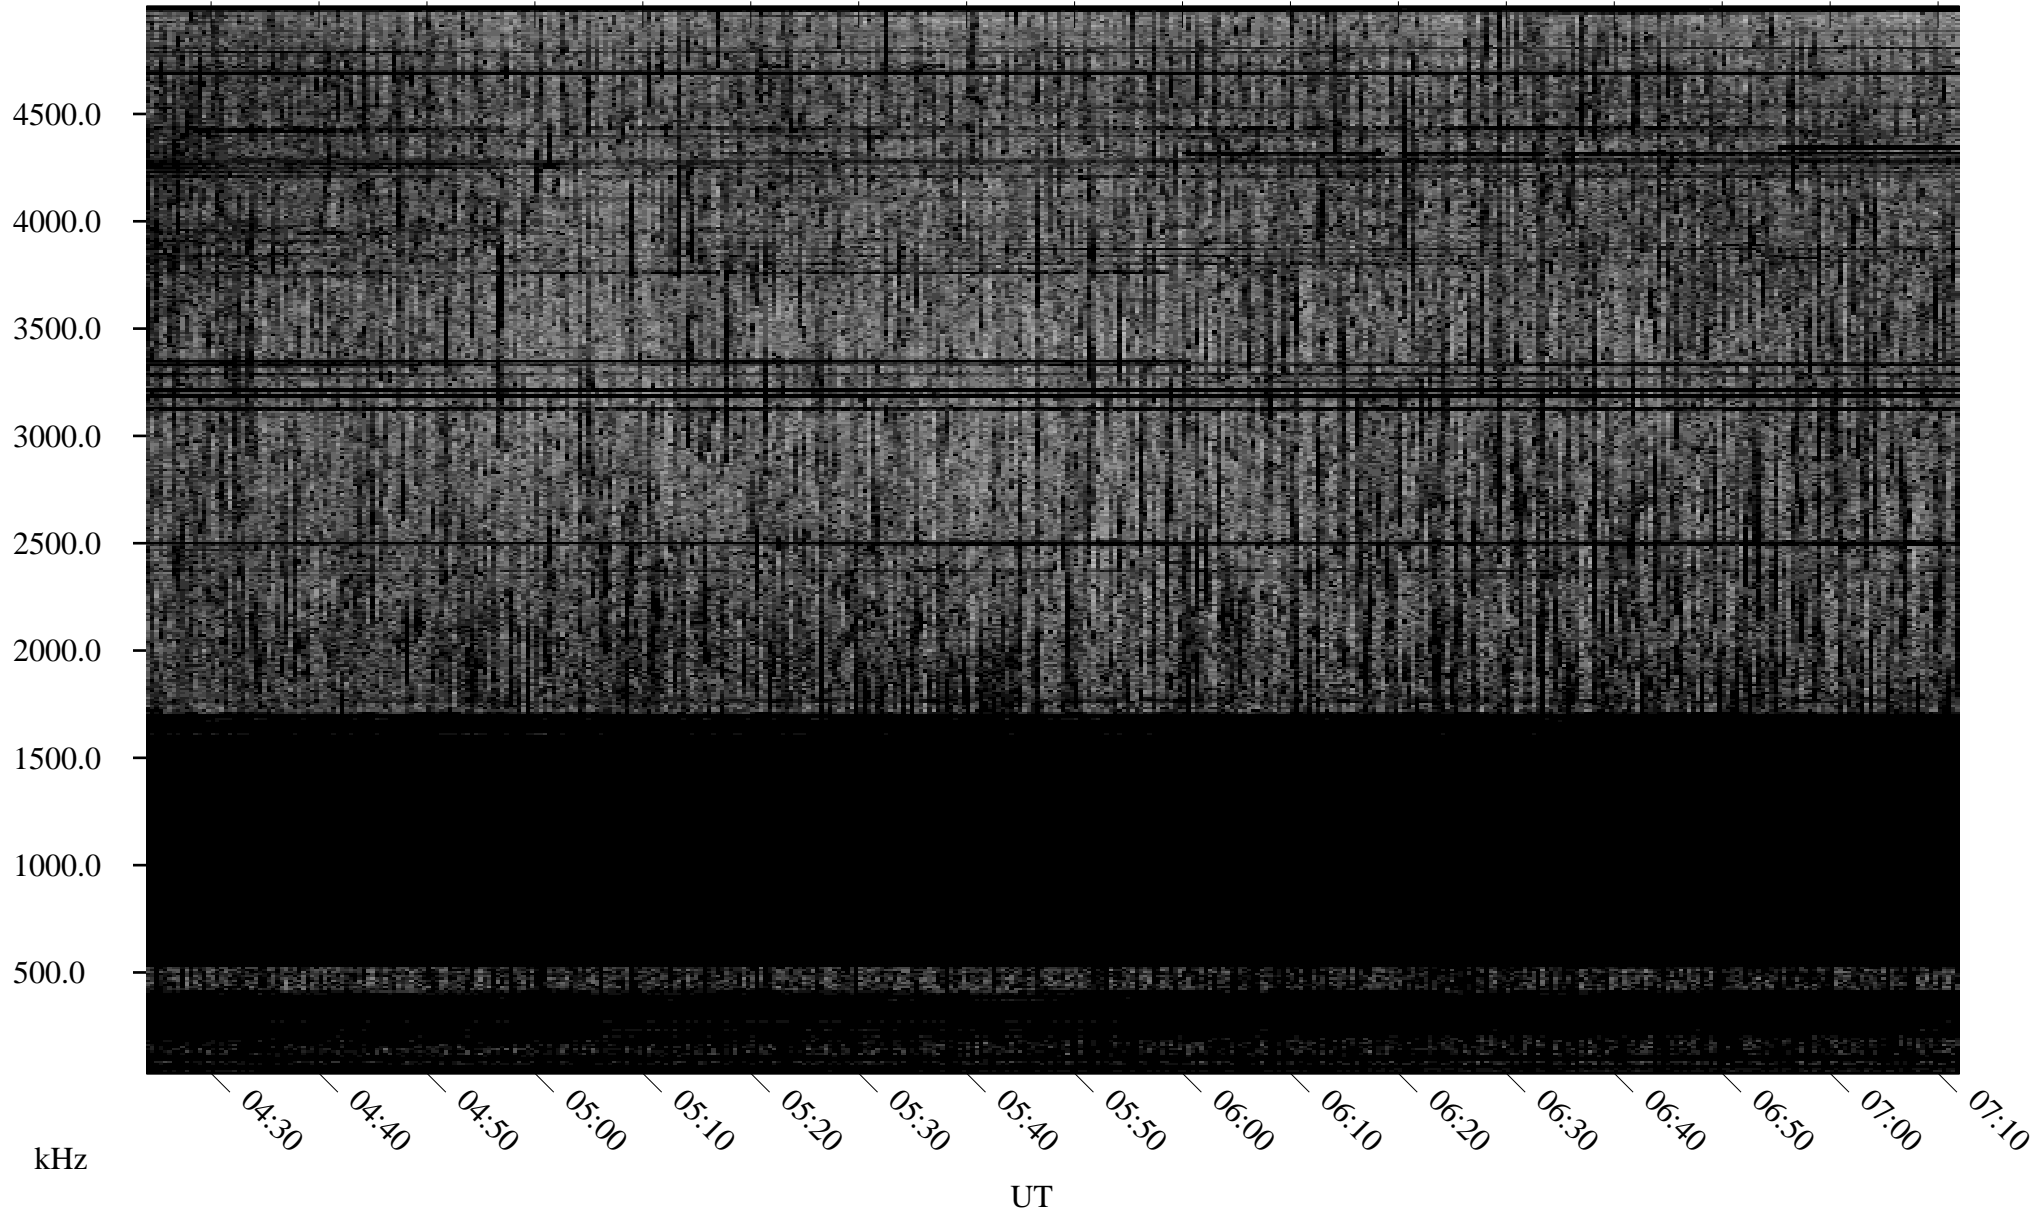

08/27/2009 Churchill, Manitoba

Linear Scale Black = 161 White = 15

ch09239l.r00SUm max_12

Page 2

08/28/2009 Churchill, Manitoba

Linear Scale Black = 161 White = 15

ch09239l.r00SUm max_12

Page 3

08/28/2009 Churchill, Manitoba

Linear Scale Black = 161 White = 15

ch09239l.r00SUm max_12

Page 4

08/28/2009 Churchill, Manitoba

Linear Scale Black = 161 White = 15

ch09239l.r00SUm max_12

Page 5

08/28/2009 Churchill, Manitoba

Linear Scale Black = 161 White = 15

ch09239l.r00SUm max_12

Page 6

08/28/2009 Churchill, Manitoba

Linear Scale Black = 161 White = 15

ch09239l.r00SUm max_12

Page 7

08/28/2009 Churchill, Manitoba

Linear Scale Black = 161 White = 15

ch09239l.r00SUm max_12