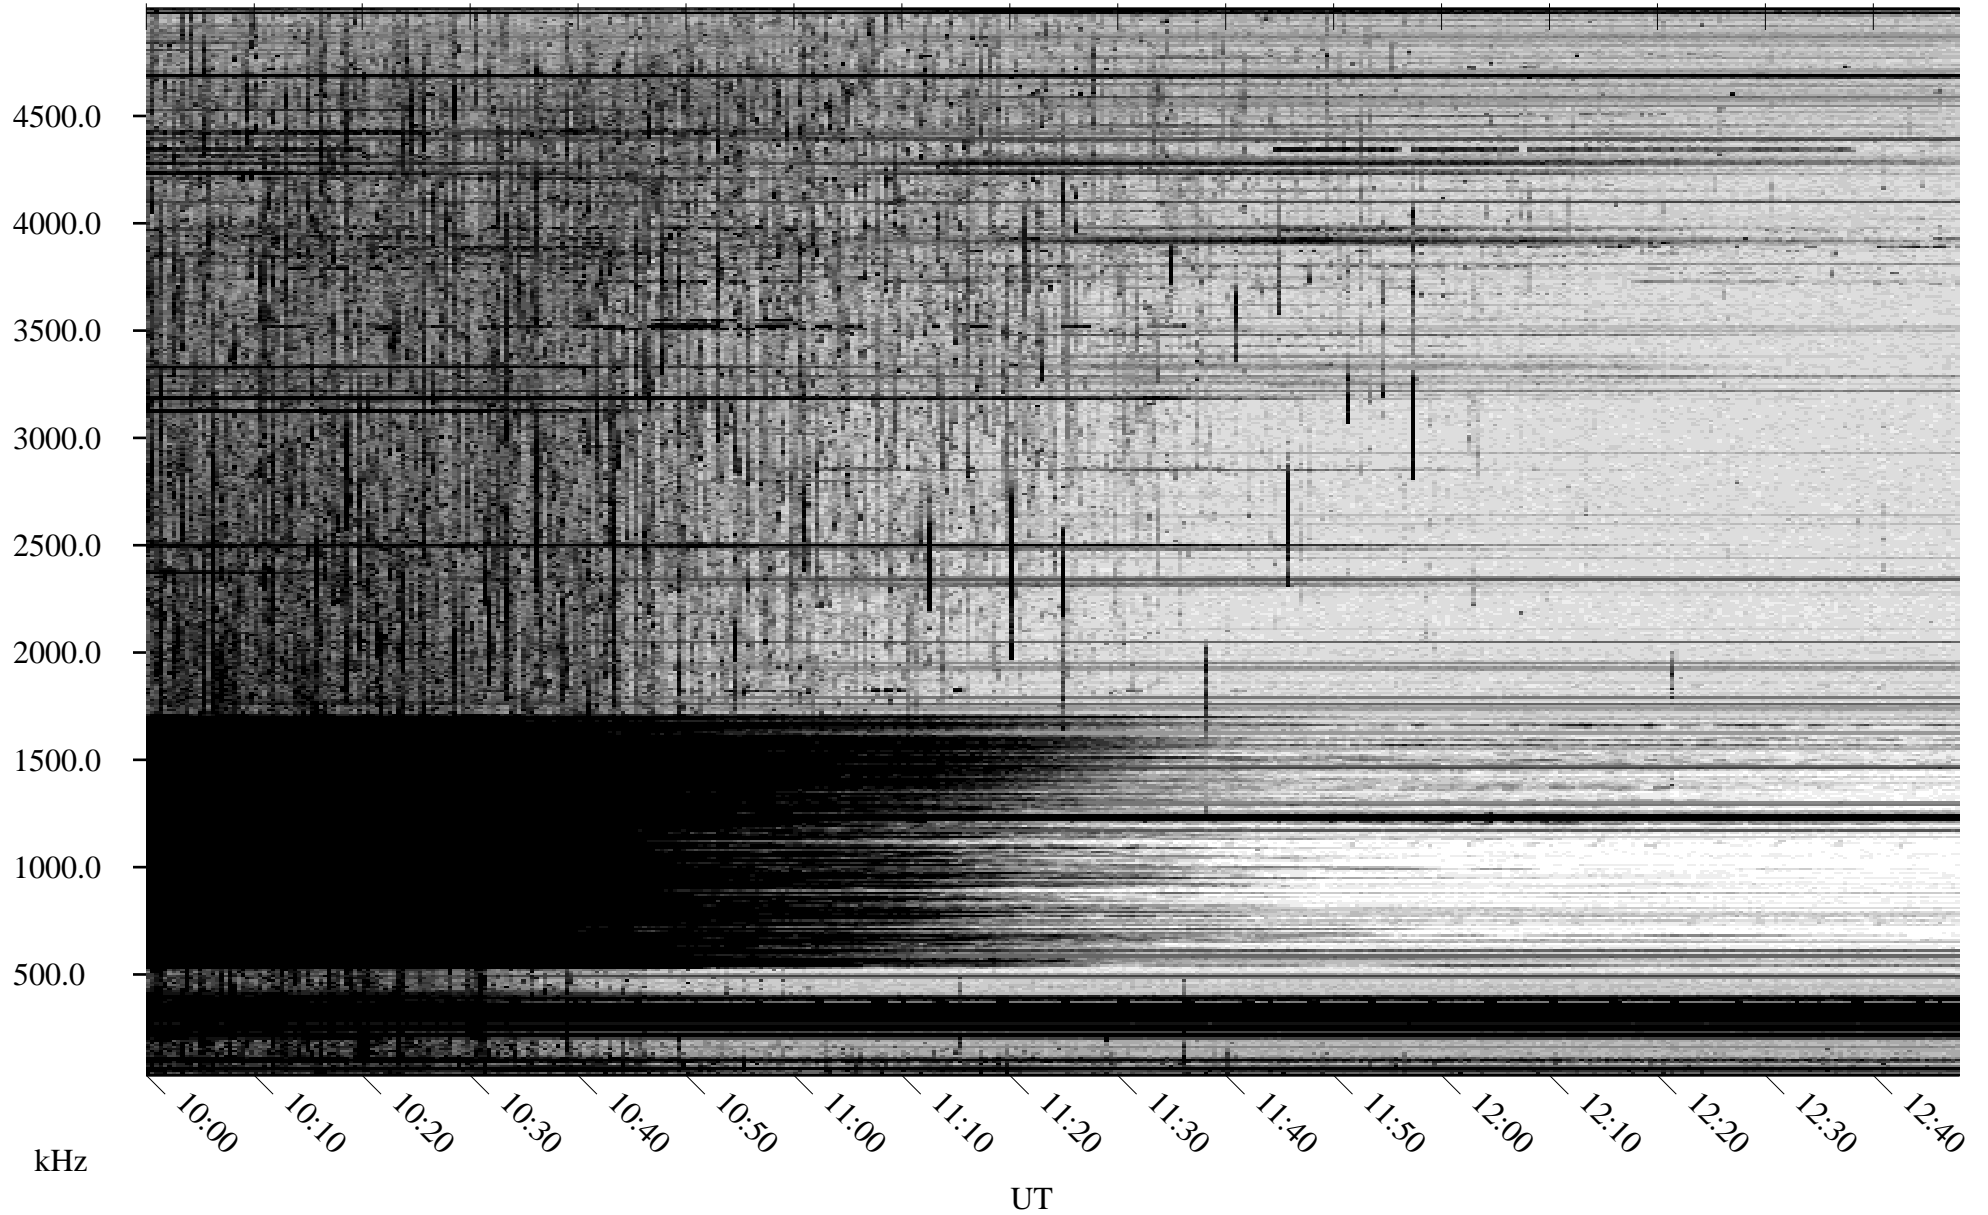

08/27/2009 Churchill, Manitoba

Linear Scale Black = 161 White = 15

ch09239l.r00SUm max_12

Page 2

08/28/2009 Churchill, Manitoba

Linear Scale Black = 161 White = 15

ch09239l.r00SUm max_12

Page 3

08/28/2009 Churchill, Manitoba

Linear Scale Black = 161 White = 15

ch09239l.r00SUm max_12

Page 4

08/28/2009 Churchill, Manitoba

Linear Scale Black = 161 White = 15

ch09239l.r00SUm max_12

Page 5

08/28/2009 Churchill, Manitoba

Linear Scale Black = 161 White = 15

ch09239l.r00SUm max_12

Page 6

08/28/2009 Churchill, Manitoba

Linear Scale Black = 161 White = 15

ch09239l.r00SUm max_12

Page 7

08/28/2009 Churchill, Manitoba

Linear Scale Black = 161 White = 15

ch09239l.r00SUm max_12