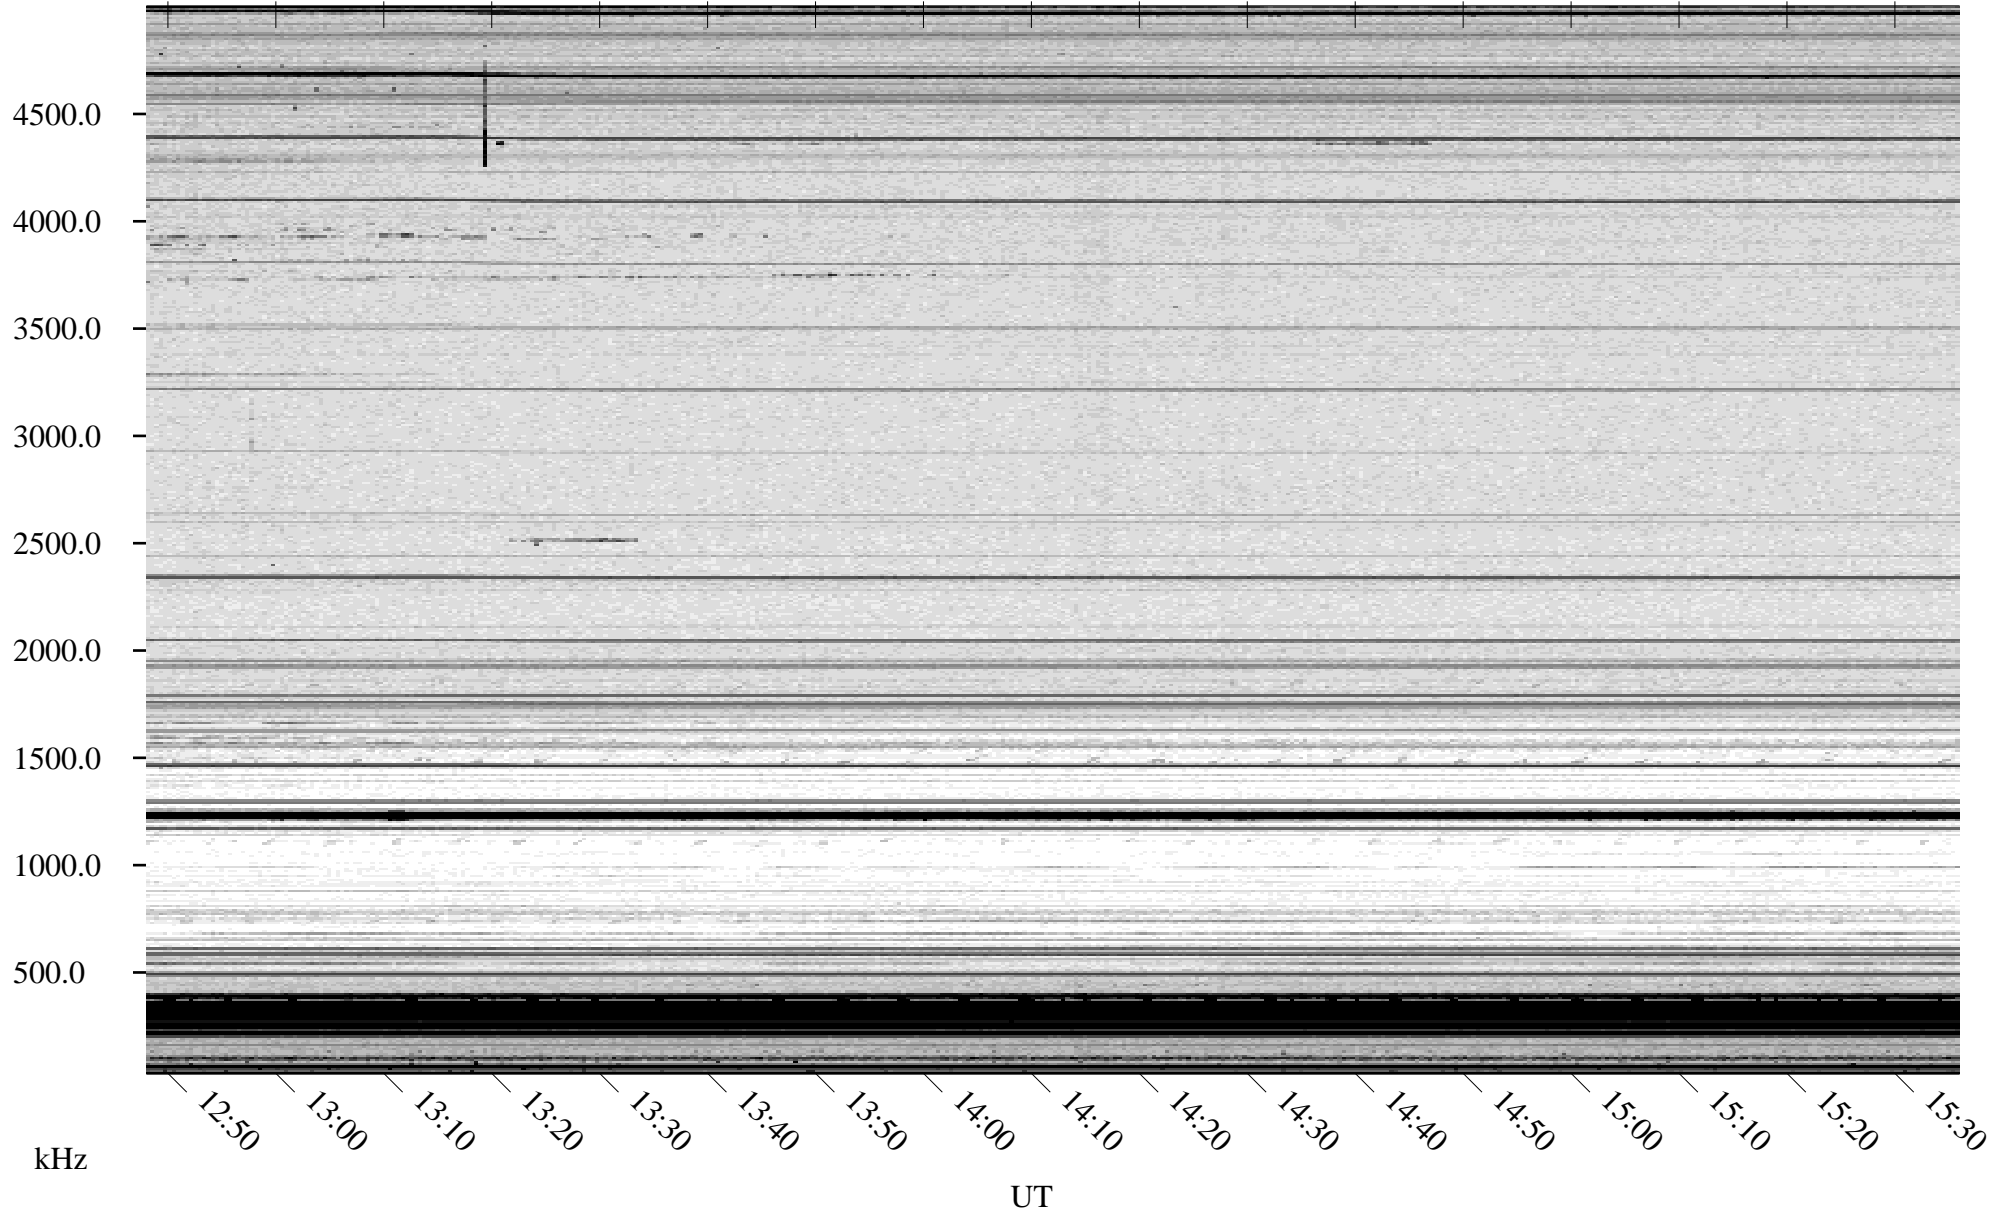

08/27/2009 Churchill, Manitoba

Linear Scale Black = 161 White = 15

ch09239l.r00SUm max_12

Page 2

08/28/2009 Churchill, Manitoba

Linear Scale Black = 161 White = 15

ch09239l.r00SUm max_12

Page 3

08/28/2009 Churchill, Manitoba

Linear Scale Black = 161 White = 15

ch09239l.r00SUm max_12

Page 4

08/28/2009 Churchill, Manitoba

Linear Scale Black = 161 White = 15

ch09239l.r00SUm max_12

Page 5

08/28/2009 Churchill, Manitoba

Linear Scale Black = 161 White = 15

ch09239l.r00SUm max_12

Page 6

08/28/2009 Churchill, Manitoba

Linear Scale Black = 161 White = 15

ch09239l.r00SUm max_12

Page 7

08/28/2009 Churchill, Manitoba

Linear Scale Black = 161 White = 15

ch09239l.r00SUm max_12