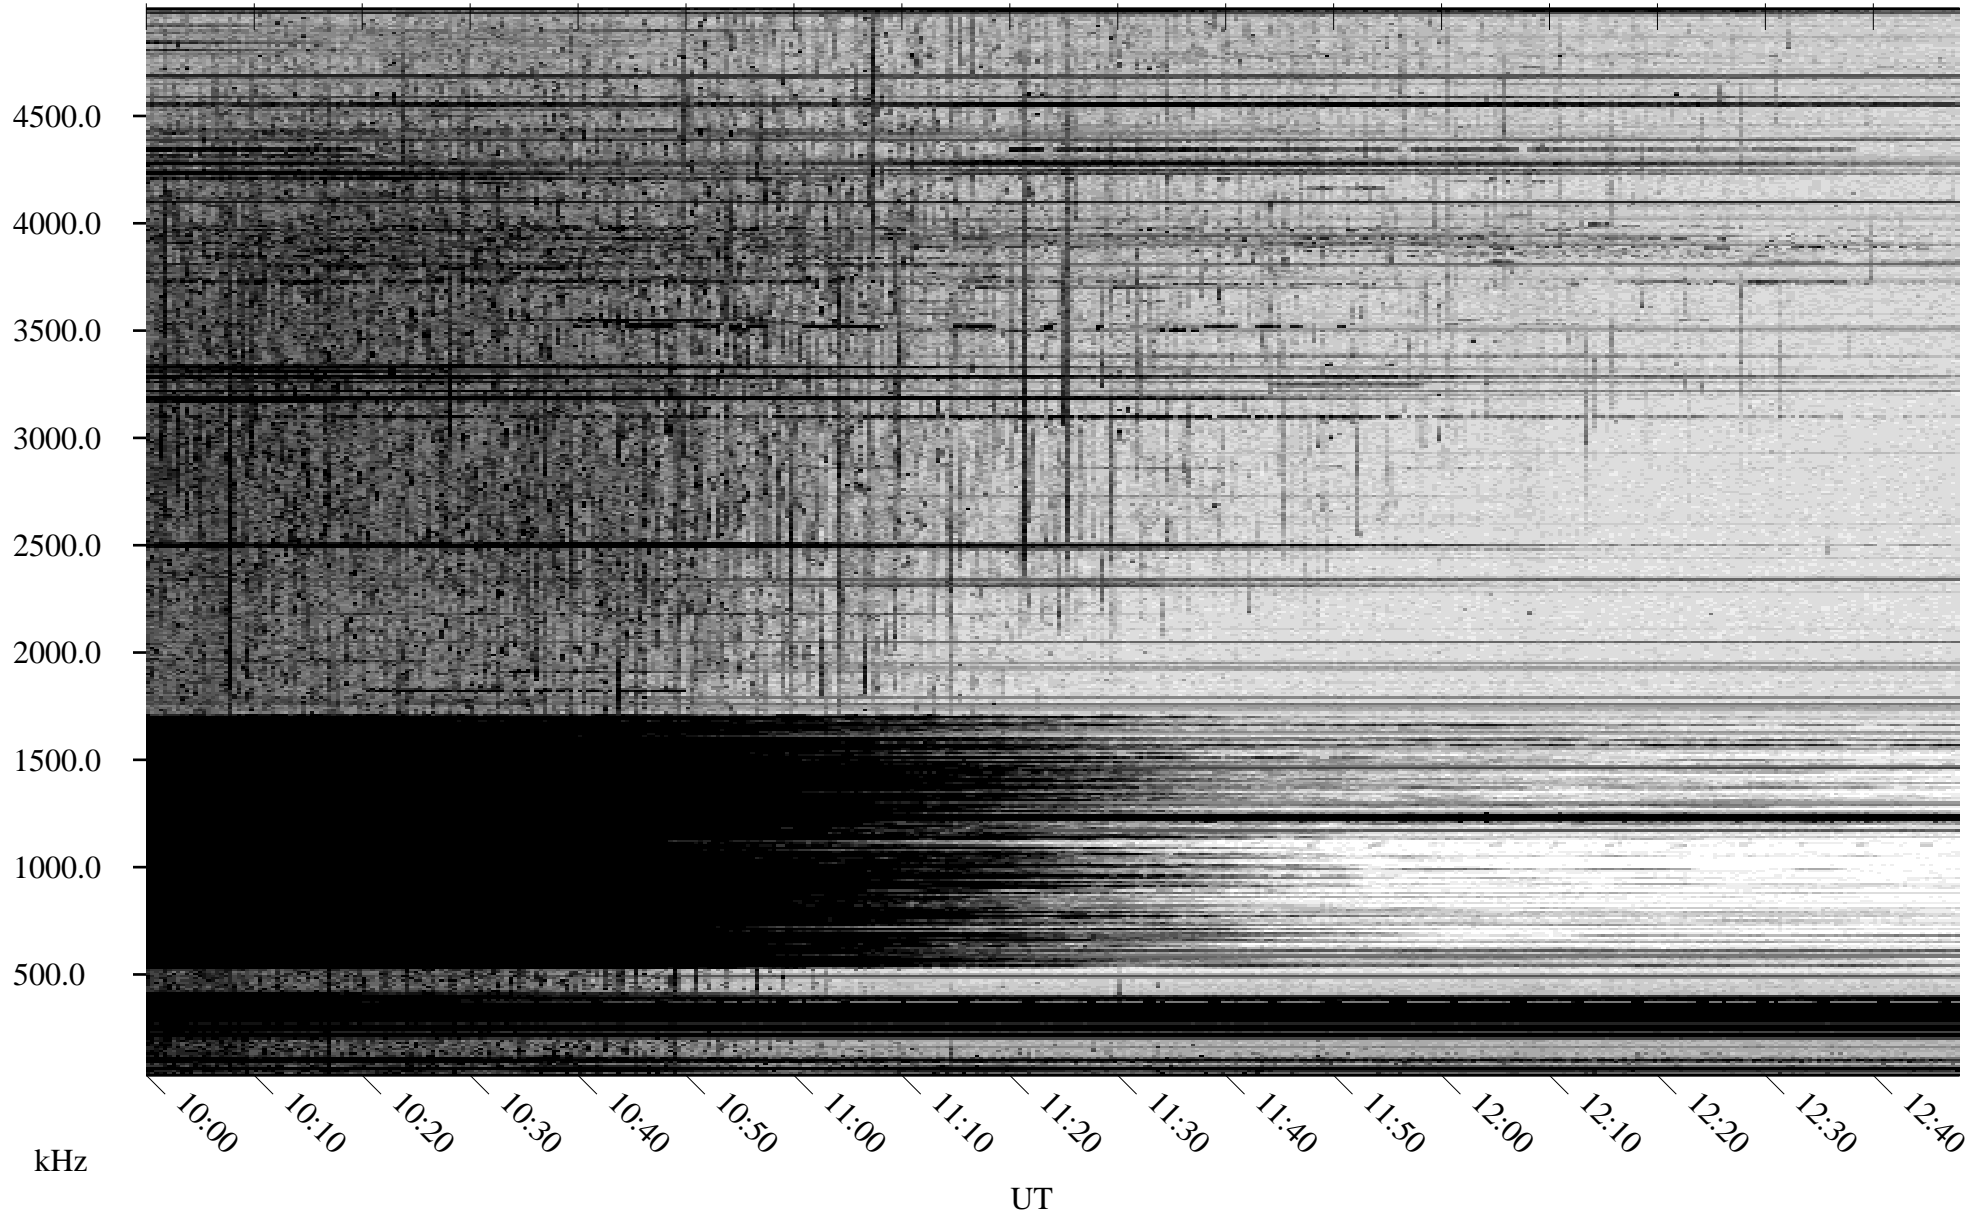

08/28/2009 Churchill, Manitoba

Linear Scale Black = 161 White = 15

ch09240l.r00SUm max_12

Page 1

08/28/2009 Churchill, Manitoba

Linear Scale Black = 161 White = 15

ch09240l.r00SUm max_12

Page 2

08/29/2009 Churchill, Manitoba

Linear Scale Black = 161 White = 15

ch09240l.r00SUm max_12

Page 3

08/29/2009 Churchill, Manitoba

Linear Scale Black = 161 White = 15

ch09240l.r00SUm max_12

Page 4

08/29/2009 Churchill, Manitoba

Linear Scale Black = 161 White = 15

ch09240l.r00SUm max_12

Page 5

08/29/2009 Churchill, Manitoba

Linear Scale Black = 161 White = 15

ch09240l.r00SUm max_12

Page 6

08/29/2009 Churchill, Manitoba

Linear Scale Black = 161 White = 15

ch09240l.r00SUm max_12

Page 7

08/29/2009 Churchill, Manitoba

Linear Scale Black = 161 White = 15

ch09240l.r00SUm max_12