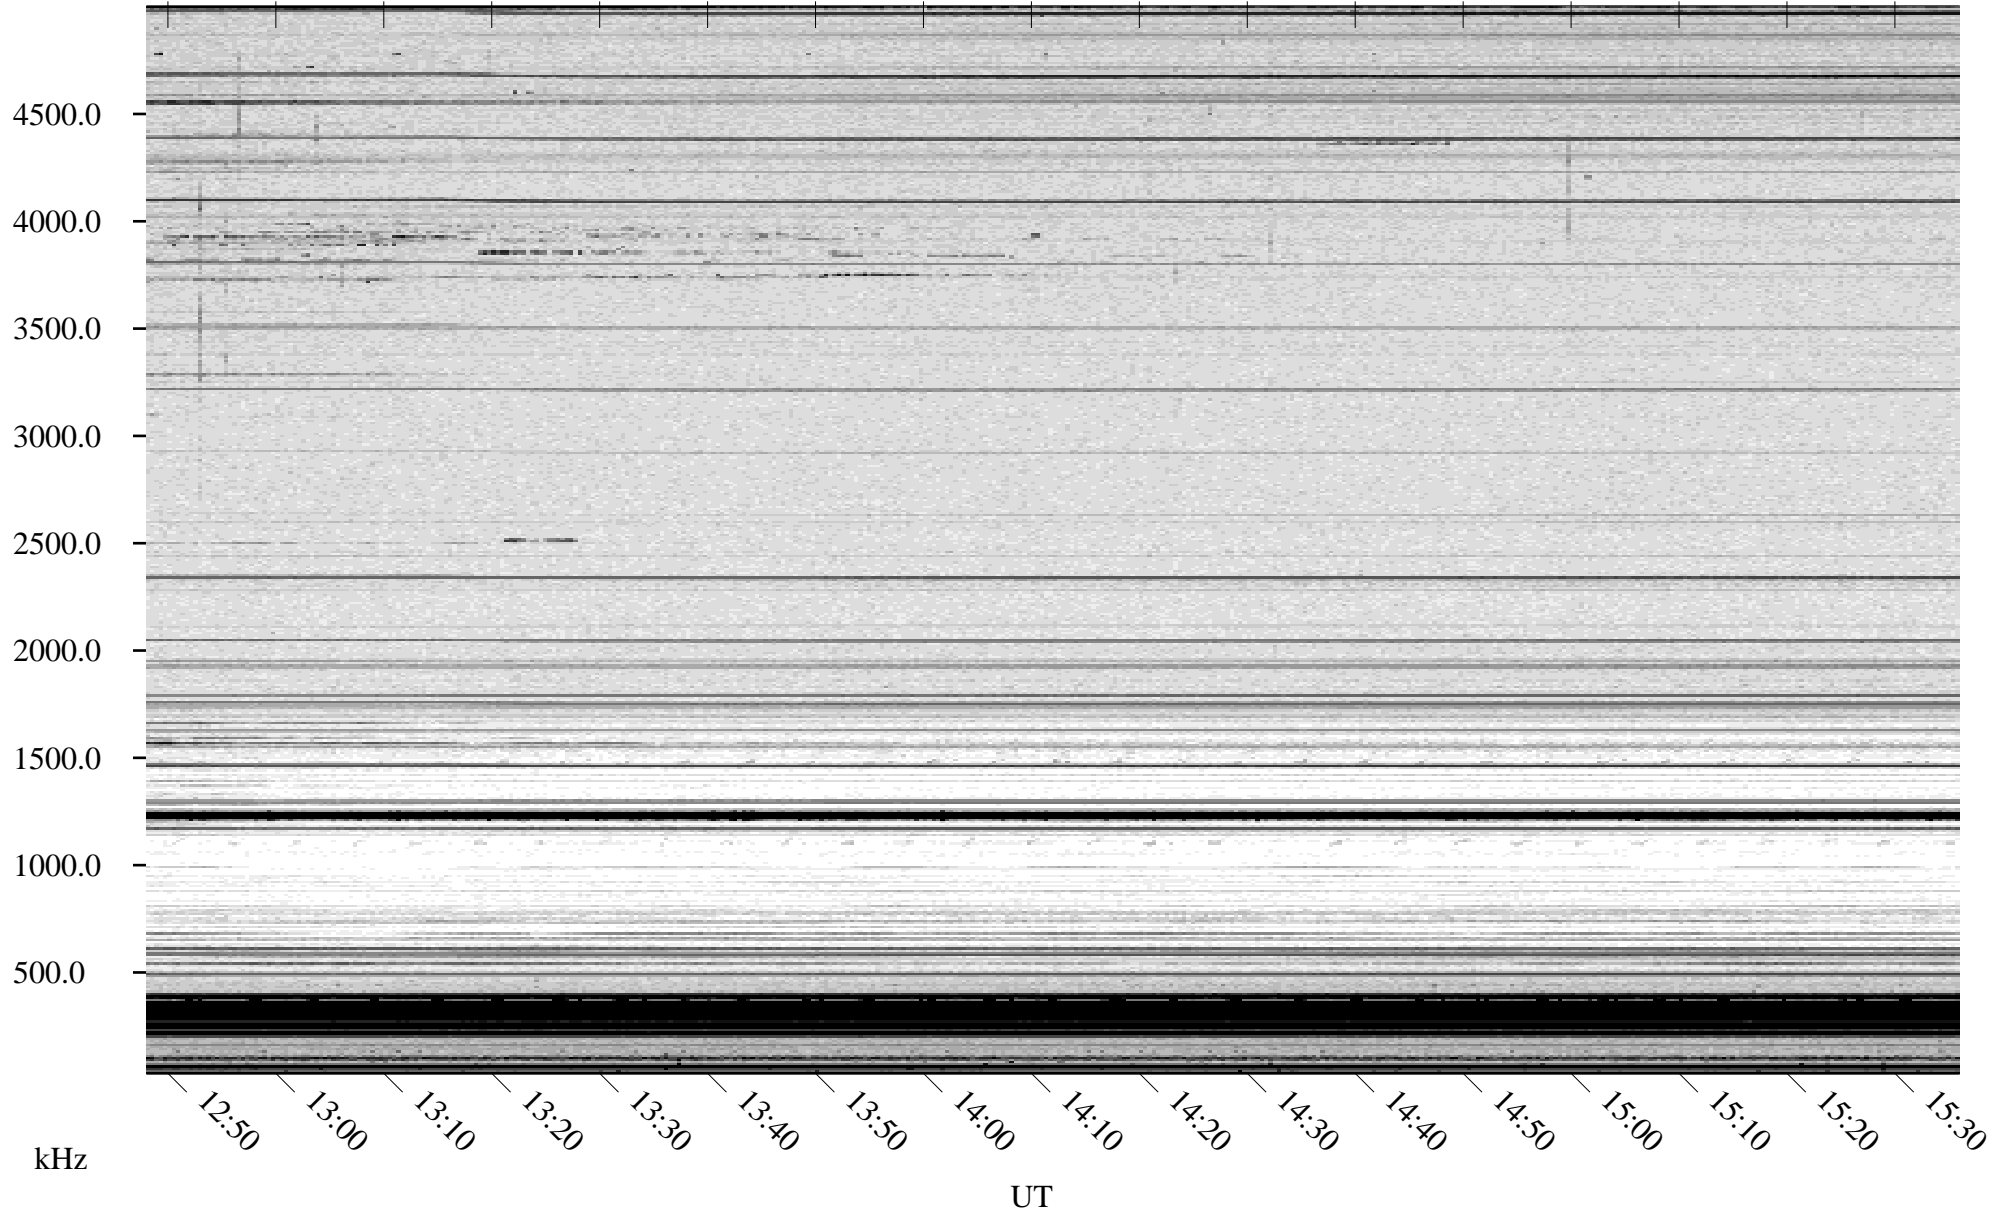

08/28/2009 Churchill, Manitoba

Linear Scale Black = 161 White = 15

ch09240l.r00SUm max_12

Page 1

08/28/2009 Churchill, Manitoba

Linear Scale Black = 161 White = 15

ch09240l.r00SUm max_12

Page 2

08/29/2009 Churchill, Manitoba

Linear Scale Black = 161 White = 15

ch09240l.r00SUm max_12

Page 3

08/29/2009 Churchill, Manitoba

Linear Scale Black = 161 White = 15

ch09240l.r00SUm max_12

Page 4

08/29/2009 Churchill, Manitoba

Linear Scale Black = 161 White = 15

ch09240l.r00SUm max_12

Page 5

08/29/2009 Churchill, Manitoba

Linear Scale Black = 161 White = 15

ch09240l.r00SUm max_12

Page 6

08/29/2009 Churchill, Manitoba

Linear Scale Black = 161 White = 15

ch09240l.r00SUm max_12

Page 7

08/29/2009 Churchill, Manitoba

Linear Scale Black = 161 White = 15

ch09240l.r00SUm max_12