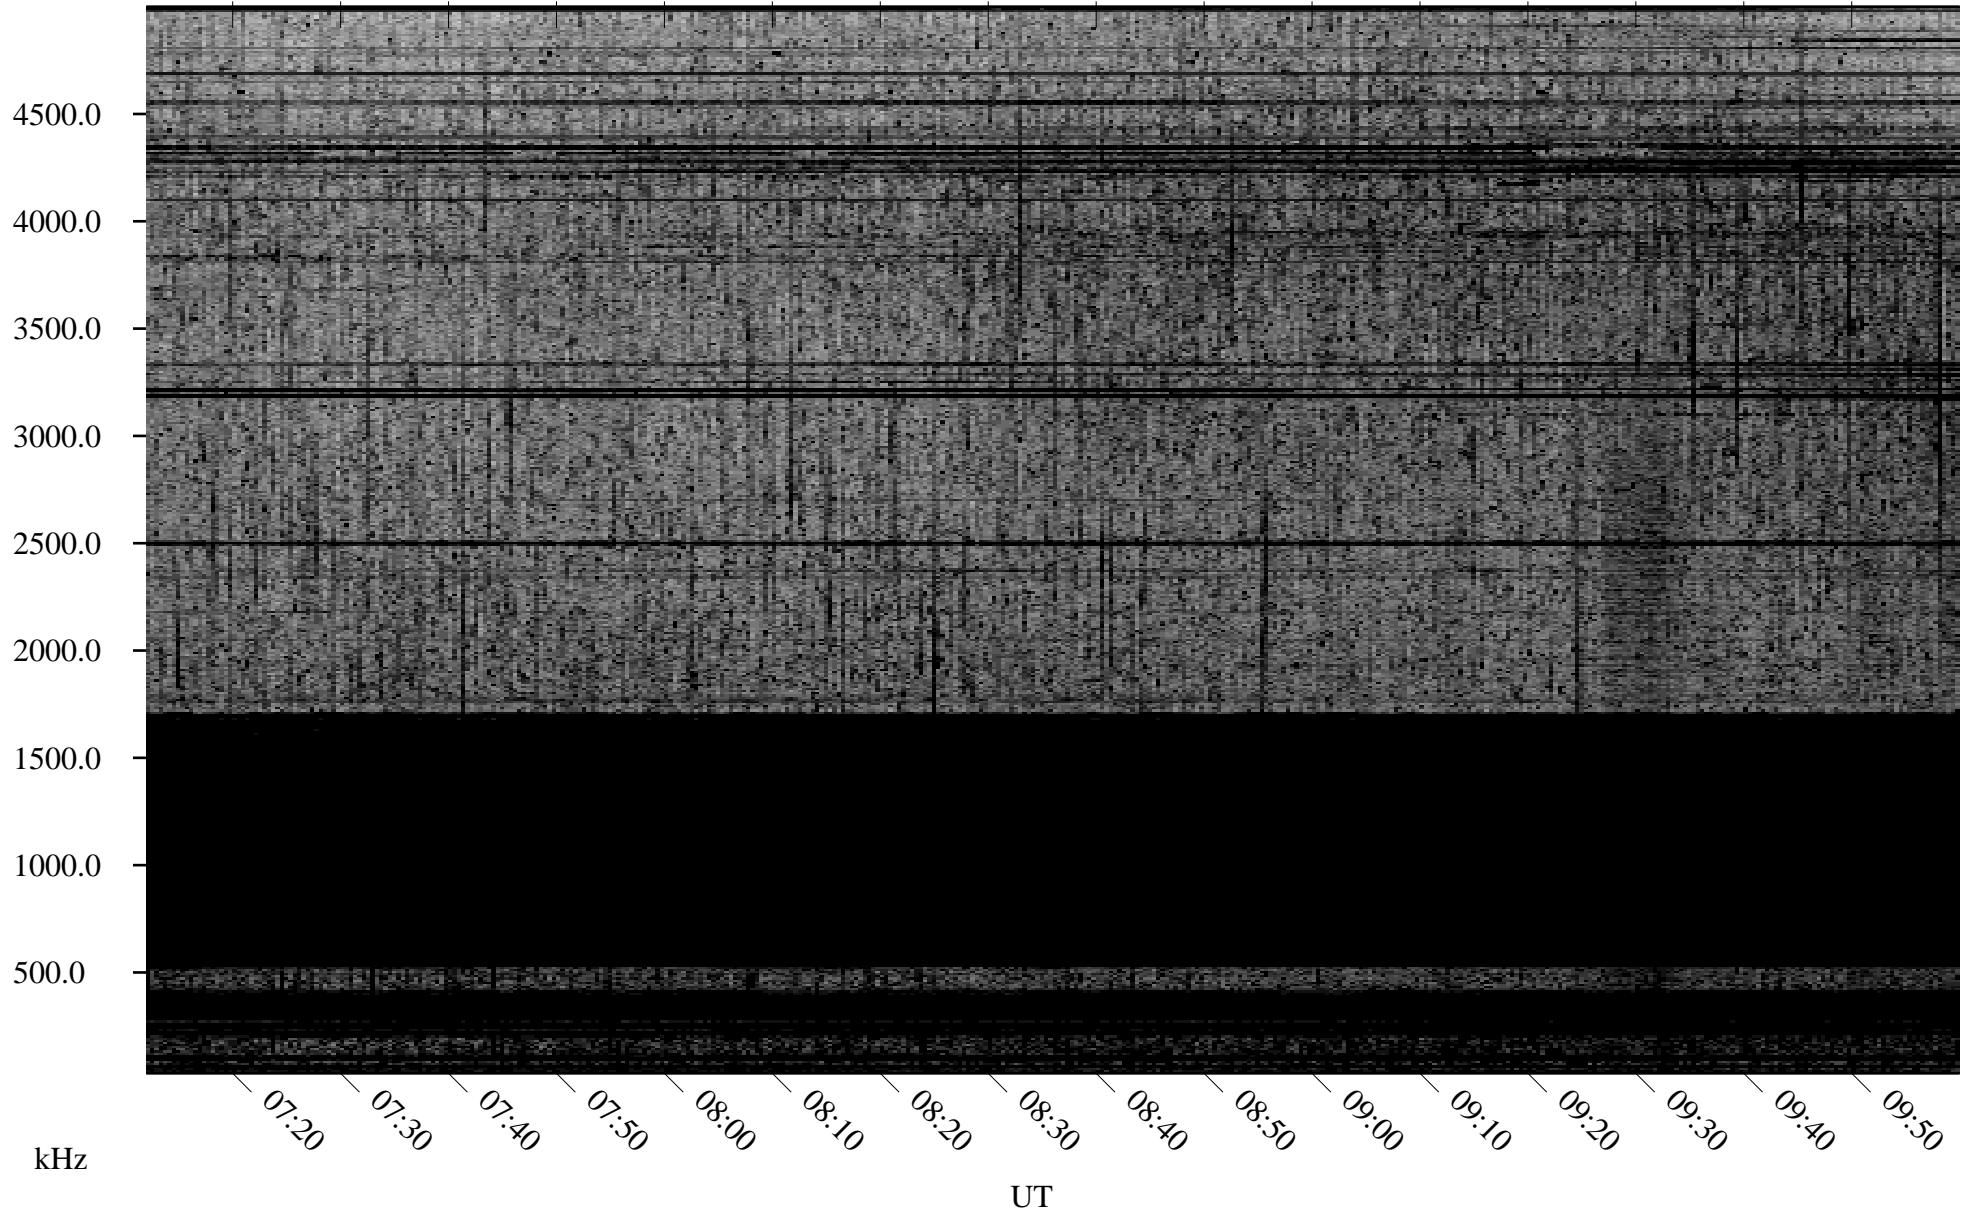

08/28/2009 Churchill, Manitoba

Linear Scale Black = 161 White = 15

ch09240l.r00SUm max_12

Page 1

08/28/2009 Churchill, Manitoba

Linear Scale Black = 161 White = 15

ch09240l.r00SUm max_12

Page 2

08/29/2009 Churchill, Manitoba

Linear Scale Black = 161 White = 15

ch09240l.r00SUm max_12

Page 3

08/29/2009 Churchill, Manitoba

Linear Scale Black = 161 White = 15

ch09240l.r00SUm max_12

Page 4

08/29/2009 Churchill, Manitoba

Linear Scale Black = 161 White = 15

ch09240l.r00SUm max_12

Page 5

08/29/2009 Churchill, Manitoba

Linear Scale Black = 161 White = 15

ch09240l.r00SUm max_12

Page 6

08/29/2009 Churchill, Manitoba

Linear Scale Black = 161 White = 15

ch09240l.r00SUm max_12

Page 7

08/29/2009 Churchill, Manitoba

Linear Scale Black = 161 White = 15

ch09240l.r00SUm max_12