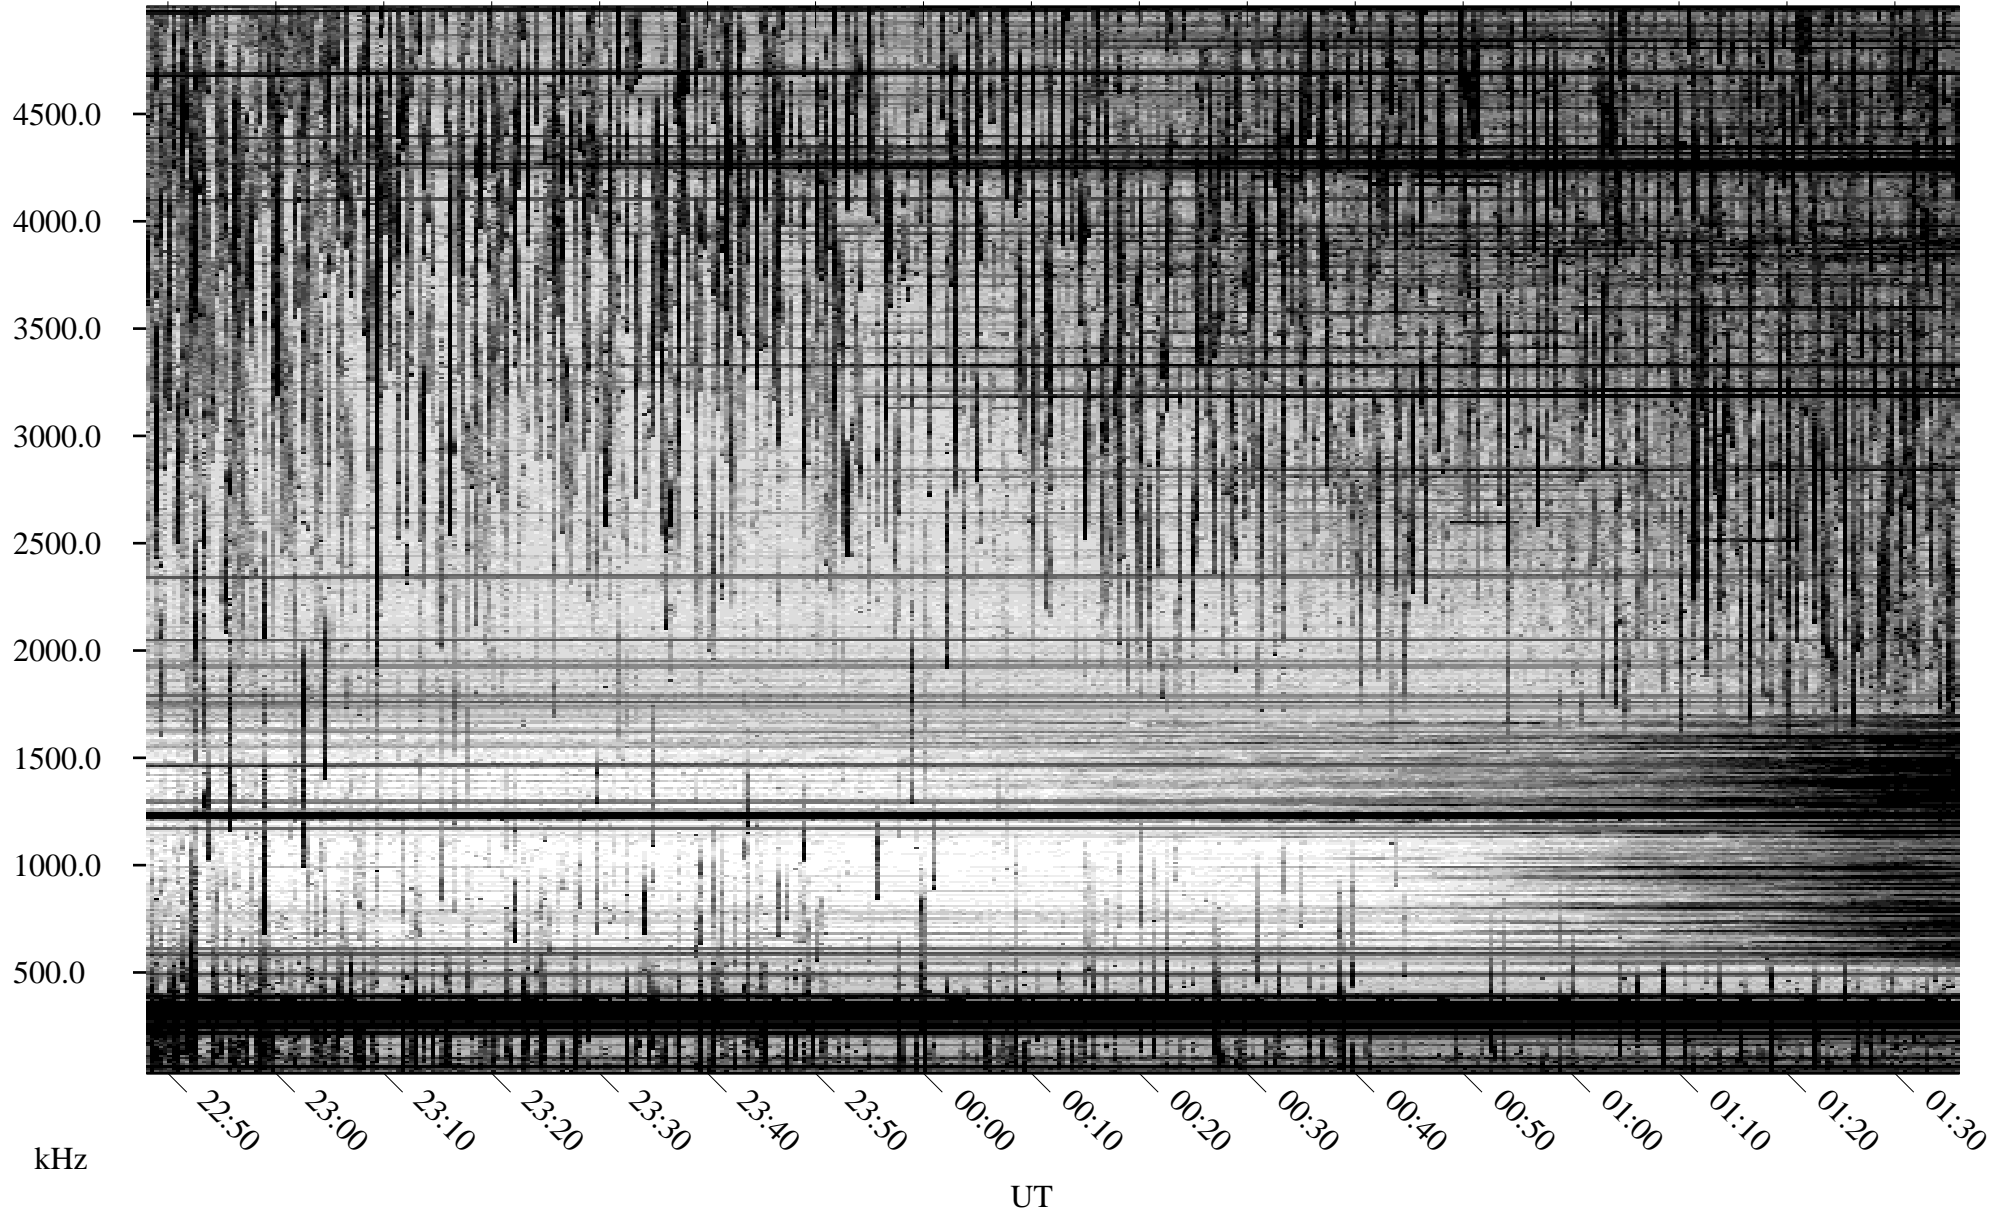

08/28/2009 Churchill, Manitoba

Linear Scale Black = 161 White = 15

ch09240l.r00SUm max_12

Page 1

08/28/2009 Churchill, Manitoba

Linear Scale Black = 161 White = 15

ch09240l.r00SUm max_12

Page 2

08/29/2009 Churchill, Manitoba

Linear Scale Black = 161 White = 15

ch09240l.r00SUm max_12

Page 3

08/29/2009 Churchill, Manitoba

Linear Scale Black = 161 White = 15

ch09240l.r00SUm max_12

Page 4

08/29/2009 Churchill, Manitoba

Linear Scale Black = 161 White = 15

ch09240l.r00SUm max_12

Page 5

08/29/2009 Churchill, Manitoba

Linear Scale Black = 161 White = 15

ch09240l.r00SUm max_12

Page 6

08/29/2009 Churchill, Manitoba

Linear Scale Black = 161 White = 15

ch09240l.r00SUm max_12

Page 7

08/29/2009 Churchill, Manitoba

Linear Scale Black = 161 White = 15

ch09240l.r00SUm max_12