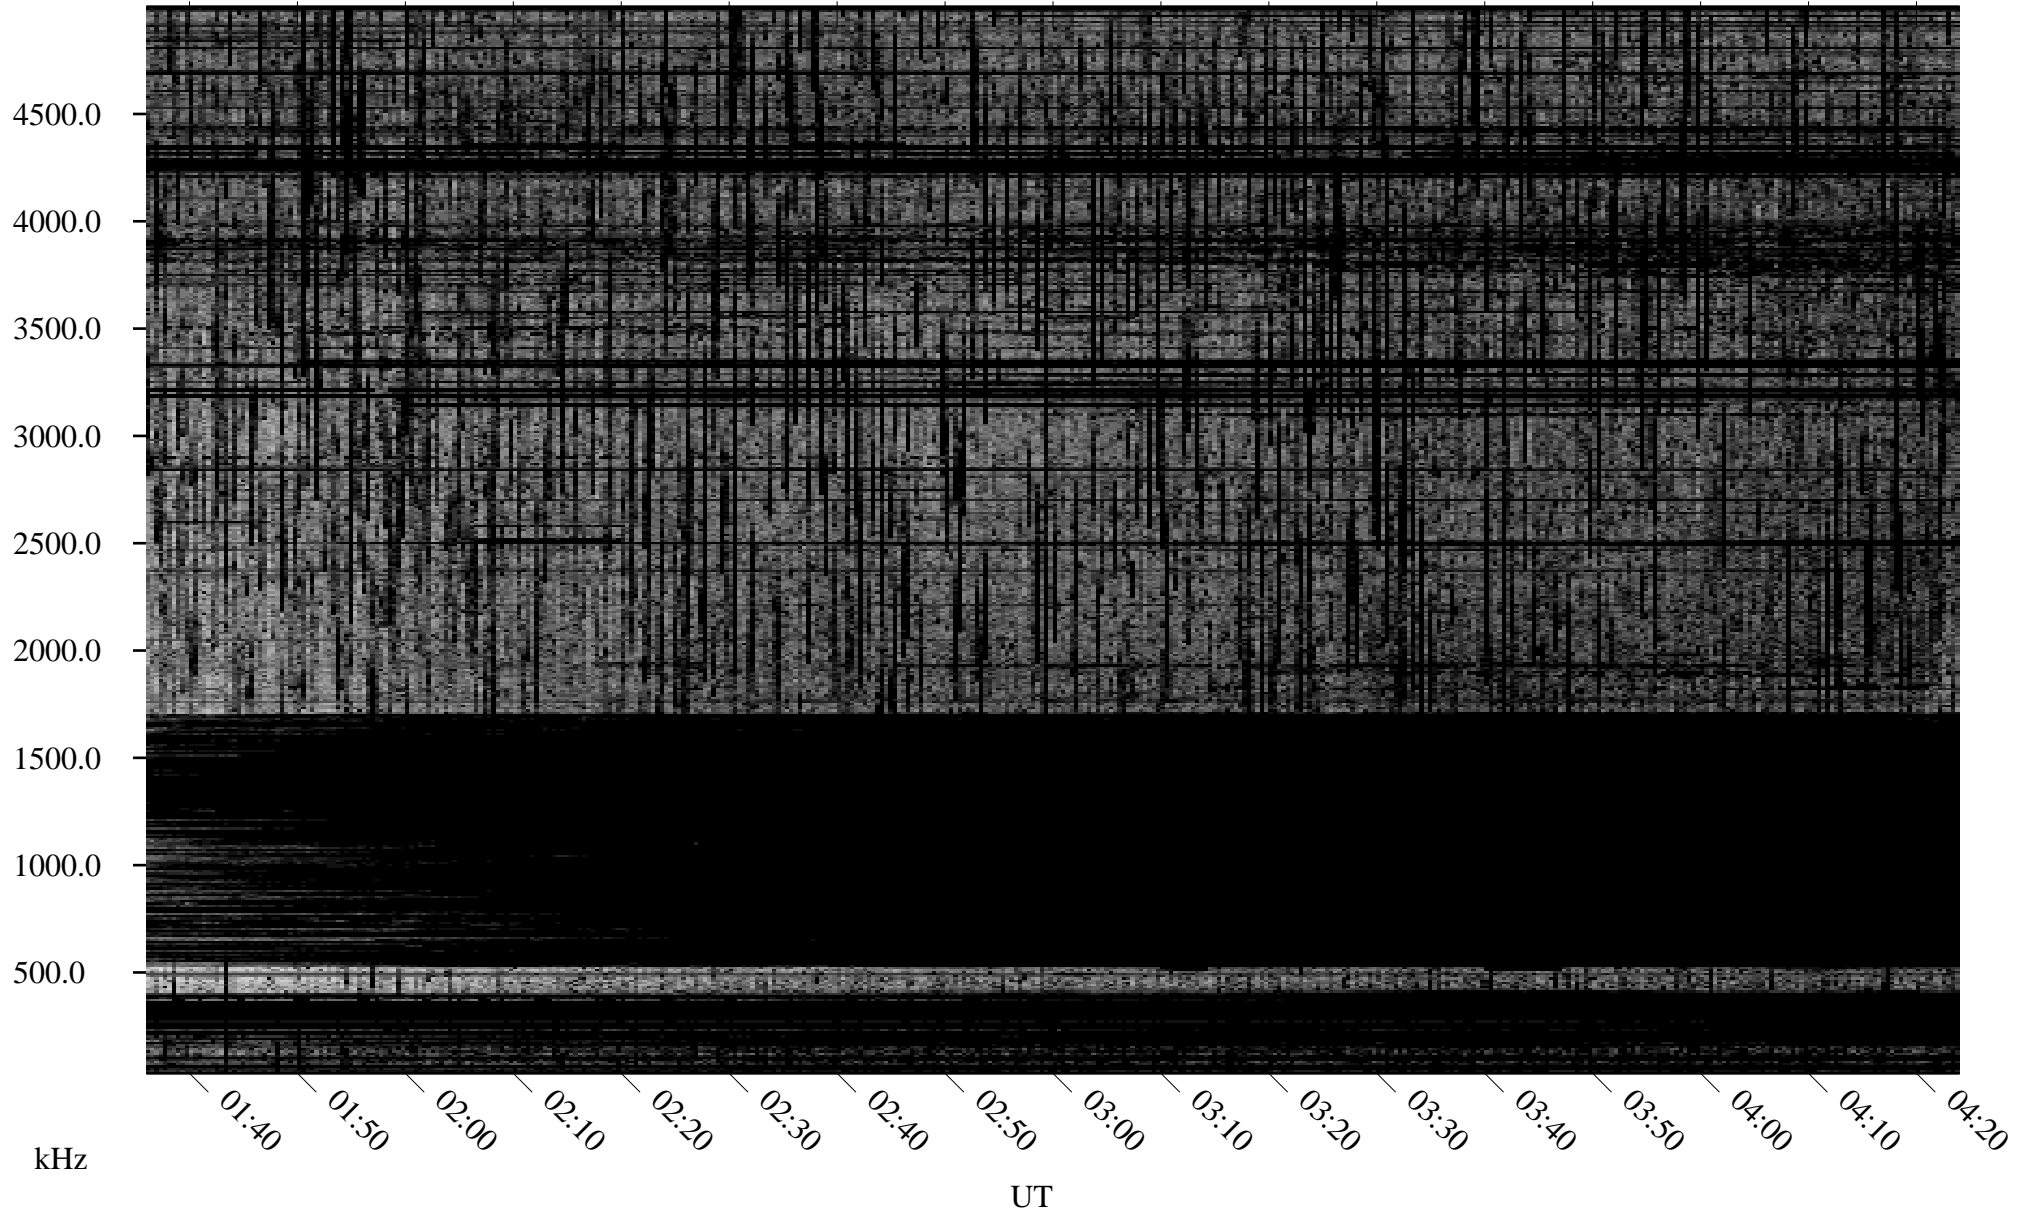

08/28/2009 Churchill, Manitoba

Linear Scale Black = 161 White = 15

ch09240l.r00SUm max_12

Page 1

08/28/2009 Churchill, Manitoba

Linear Scale Black = 161 White = 15

ch09240l.r00SUm max_12

Page 2

08/29/2009 Churchill, Manitoba

Linear Scale Black = 161 White = 15

ch09240l.r00SUm max_12

Page 3

08/29/2009 Churchill, Manitoba

Linear Scale Black = 161 White = 15

ch09240l.r00SUm max_12

Page 4

08/29/2009 Churchill, Manitoba

Linear Scale Black = 161 White = 15

ch09240l.r00SUm max_12

Page 5

08/29/2009 Churchill, Manitoba

Linear Scale Black = 161 White = 15

ch09240l.r00SUm max_12

Page 6

08/29/2009 Churchill, Manitoba

Linear Scale Black = 161 White = 15

ch09240l.r00SUm max_12

Page 7

08/29/2009 Churchill, Manitoba

Linear Scale Black = 161 White = 15

ch09240l.r00SUm max_12