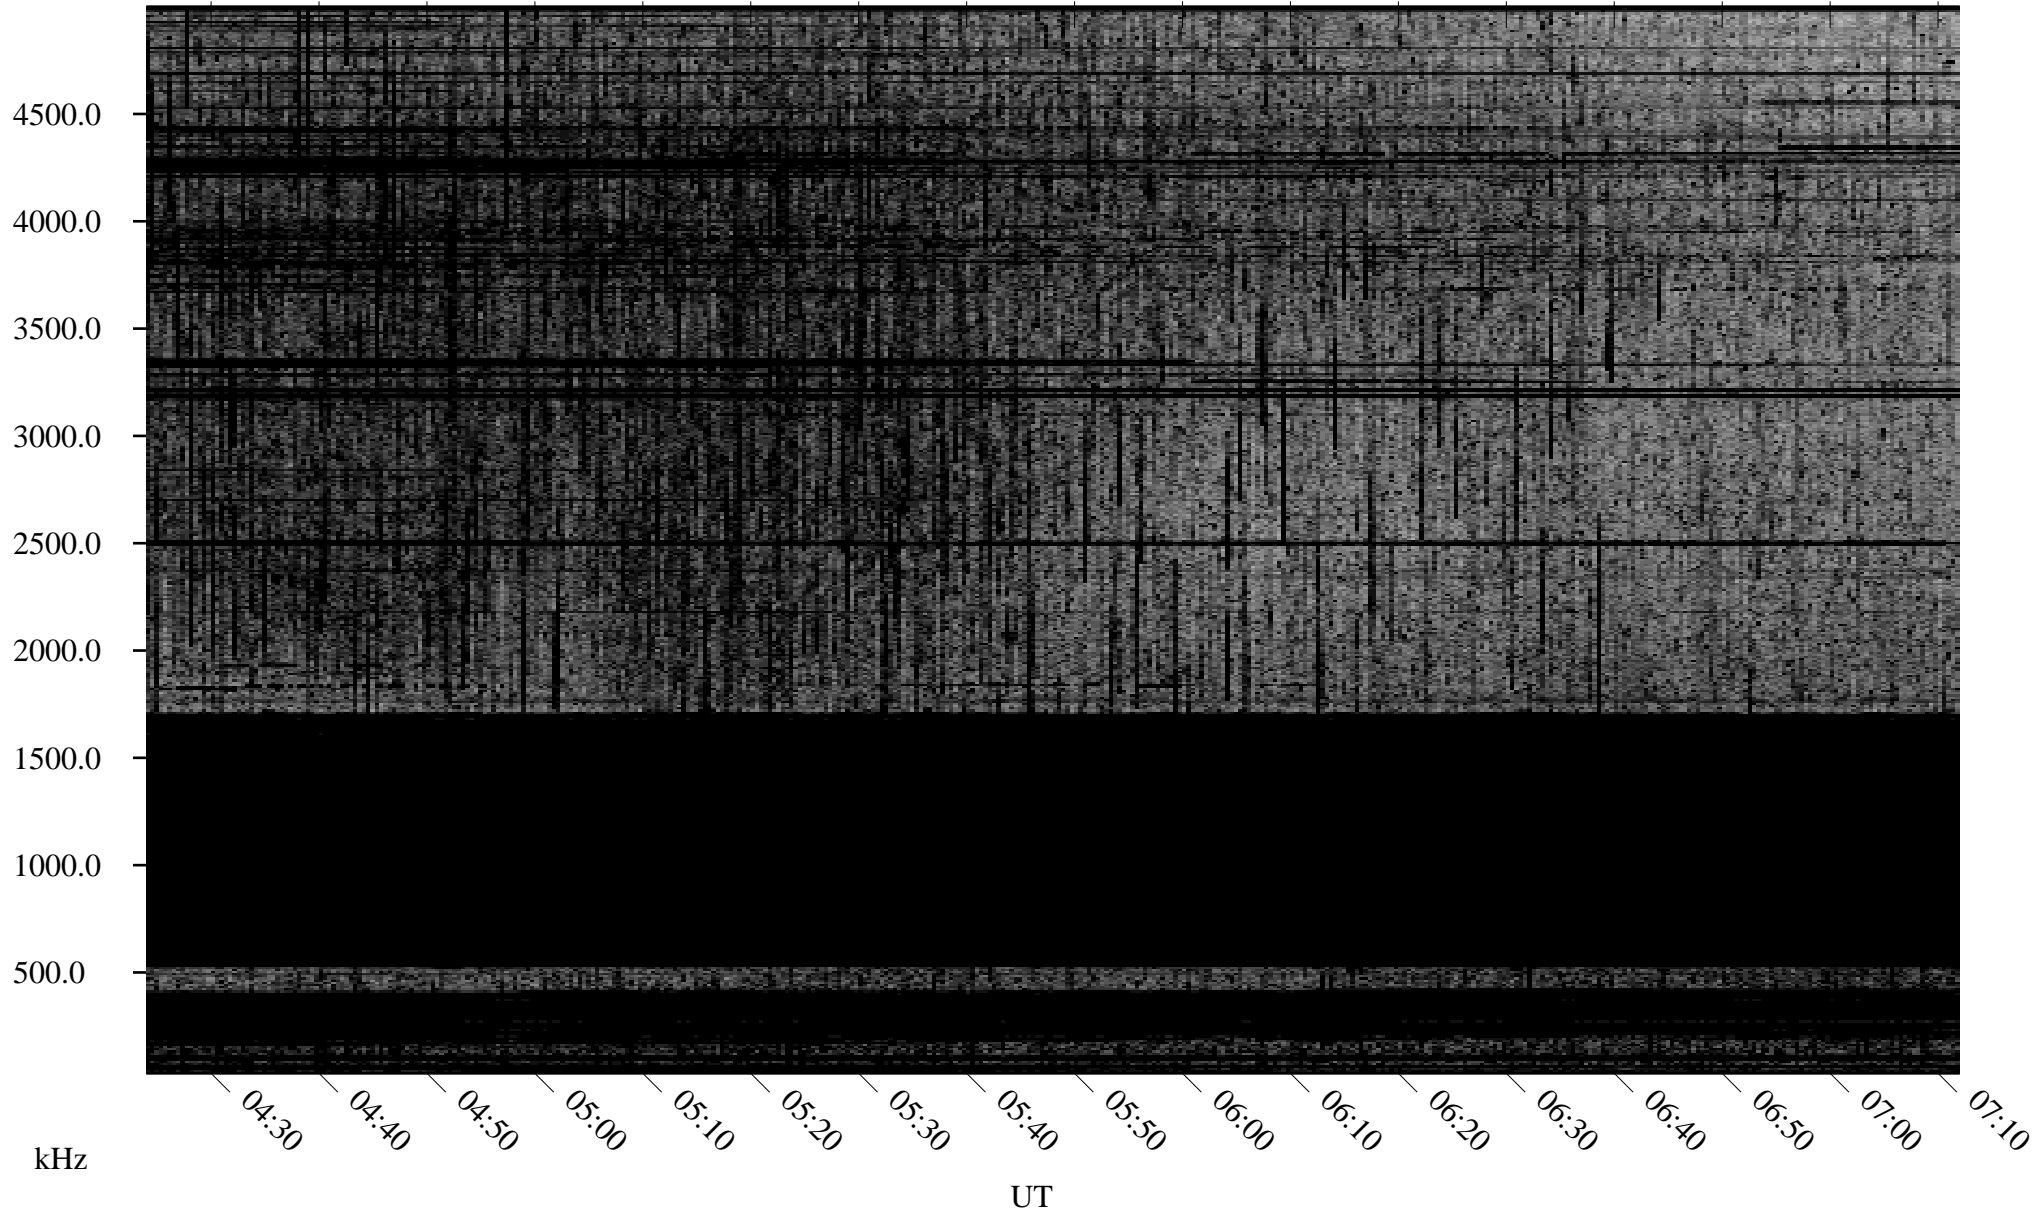

08/28/2009 Churchill, Manitoba

Linear Scale Black = 161 White = 15

ch09240l.r00SUm max_12

Page 1

08/28/2009 Churchill, Manitoba

Linear Scale Black = 161 White = 15

ch09240l.r00SUm max_12

Page 2

08/29/2009 Churchill, Manitoba

Linear Scale Black = 161 White = 15

ch09240l.r00SUm max_12

Page 3

08/29/2009 Churchill, Manitoba

Linear Scale Black = 161 White = 15

ch09240l.r00SUm max_12

Page 4

08/29/2009 Churchill, Manitoba

Linear Scale Black = 161 White = 15

ch09240l.r00SUm max_12

Page 5

08/29/2009 Churchill, Manitoba

Linear Scale Black = 161 White = 15

ch09240l.r00SUm max_12

Page 6

08/29/2009 Churchill, Manitoba

Linear Scale Black = 161 White = 15

ch09240l.r00SUm max_12

Page 7

08/29/2009 Churchill, Manitoba

Linear Scale Black = 161 White = 15

ch09240l.r00SUm max_12