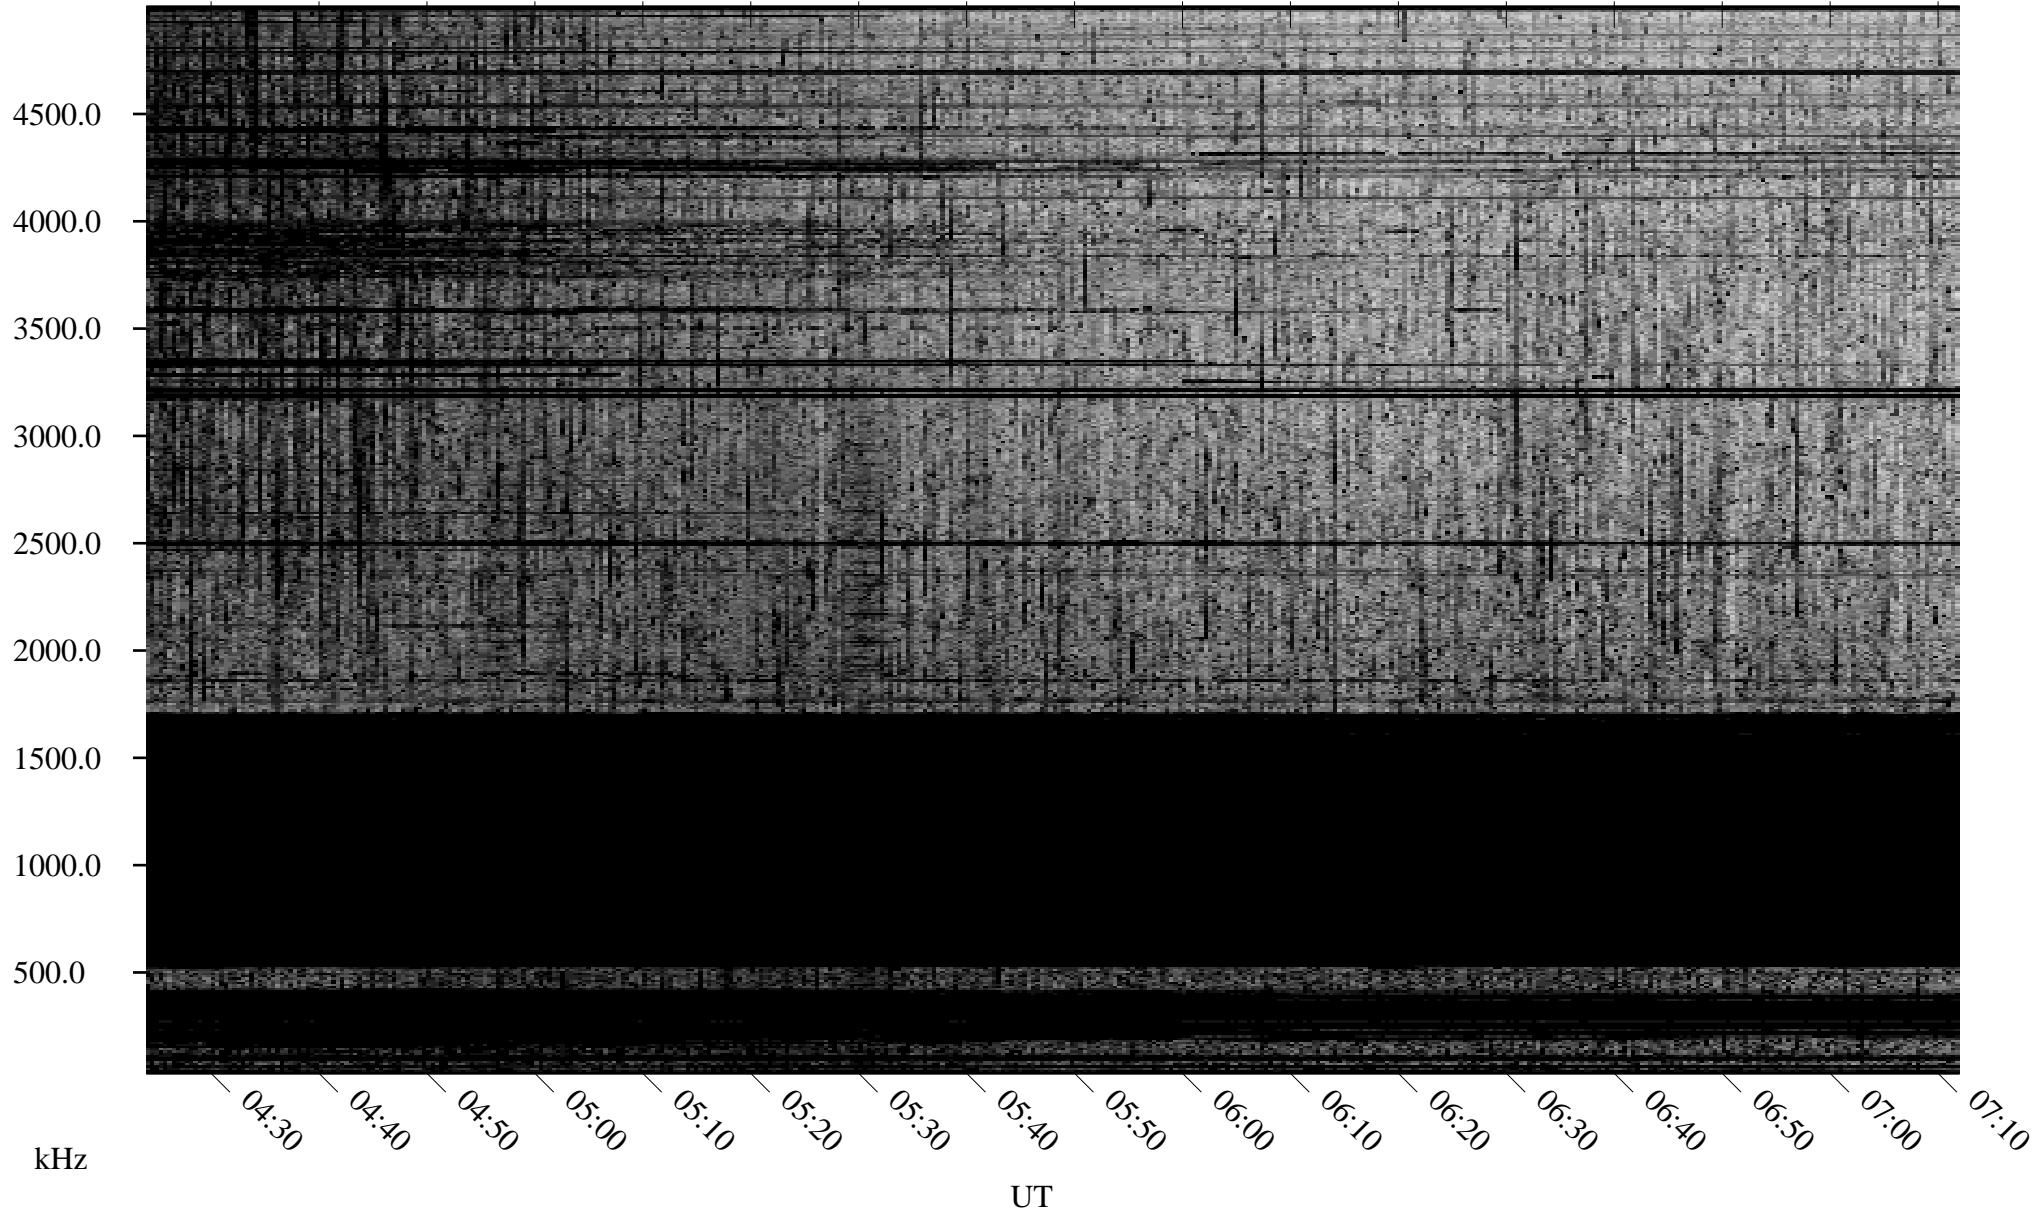

08/29/2009 Churchill, Manitoba

Linear Scale Black = 161 White = 15

ch092411.r00SUm max_12

Page 1

08/29/2009 Churchill, Manitoba

Linear Scale Black = 161 White = 15

ch092411.r00SUm max_12

Page 2

08/30/2009 Churchill, Manitoba

Linear Scale Black = 161 White = 15

ch092411.r00SUm max_12

Page 3

08/30/2009 Churchill, Manitoba

Linear Scale Black = 161 White = 15

ch092411.r00SUm max_12

Page 4

08/30/2009 Churchill, Manitoba

Linear Scale Black = 161 White = 15

ch092411.r00SUm max_12

Page 5

08/30/2009 Churchill, Manitoba

Linear Scale Black = 161 White = 15

ch092411.r00SUm max_12

Page 6

08/30/2009 Churchill, Manitoba

Linear Scale Black = 161 White = 15

ch092411.r00SUm max_12

Page 7

08/30/2009 Churchill, Manitoba

Linear Scale Black = 161 White = 15

ch092411.r00SUm max_12

Page 8