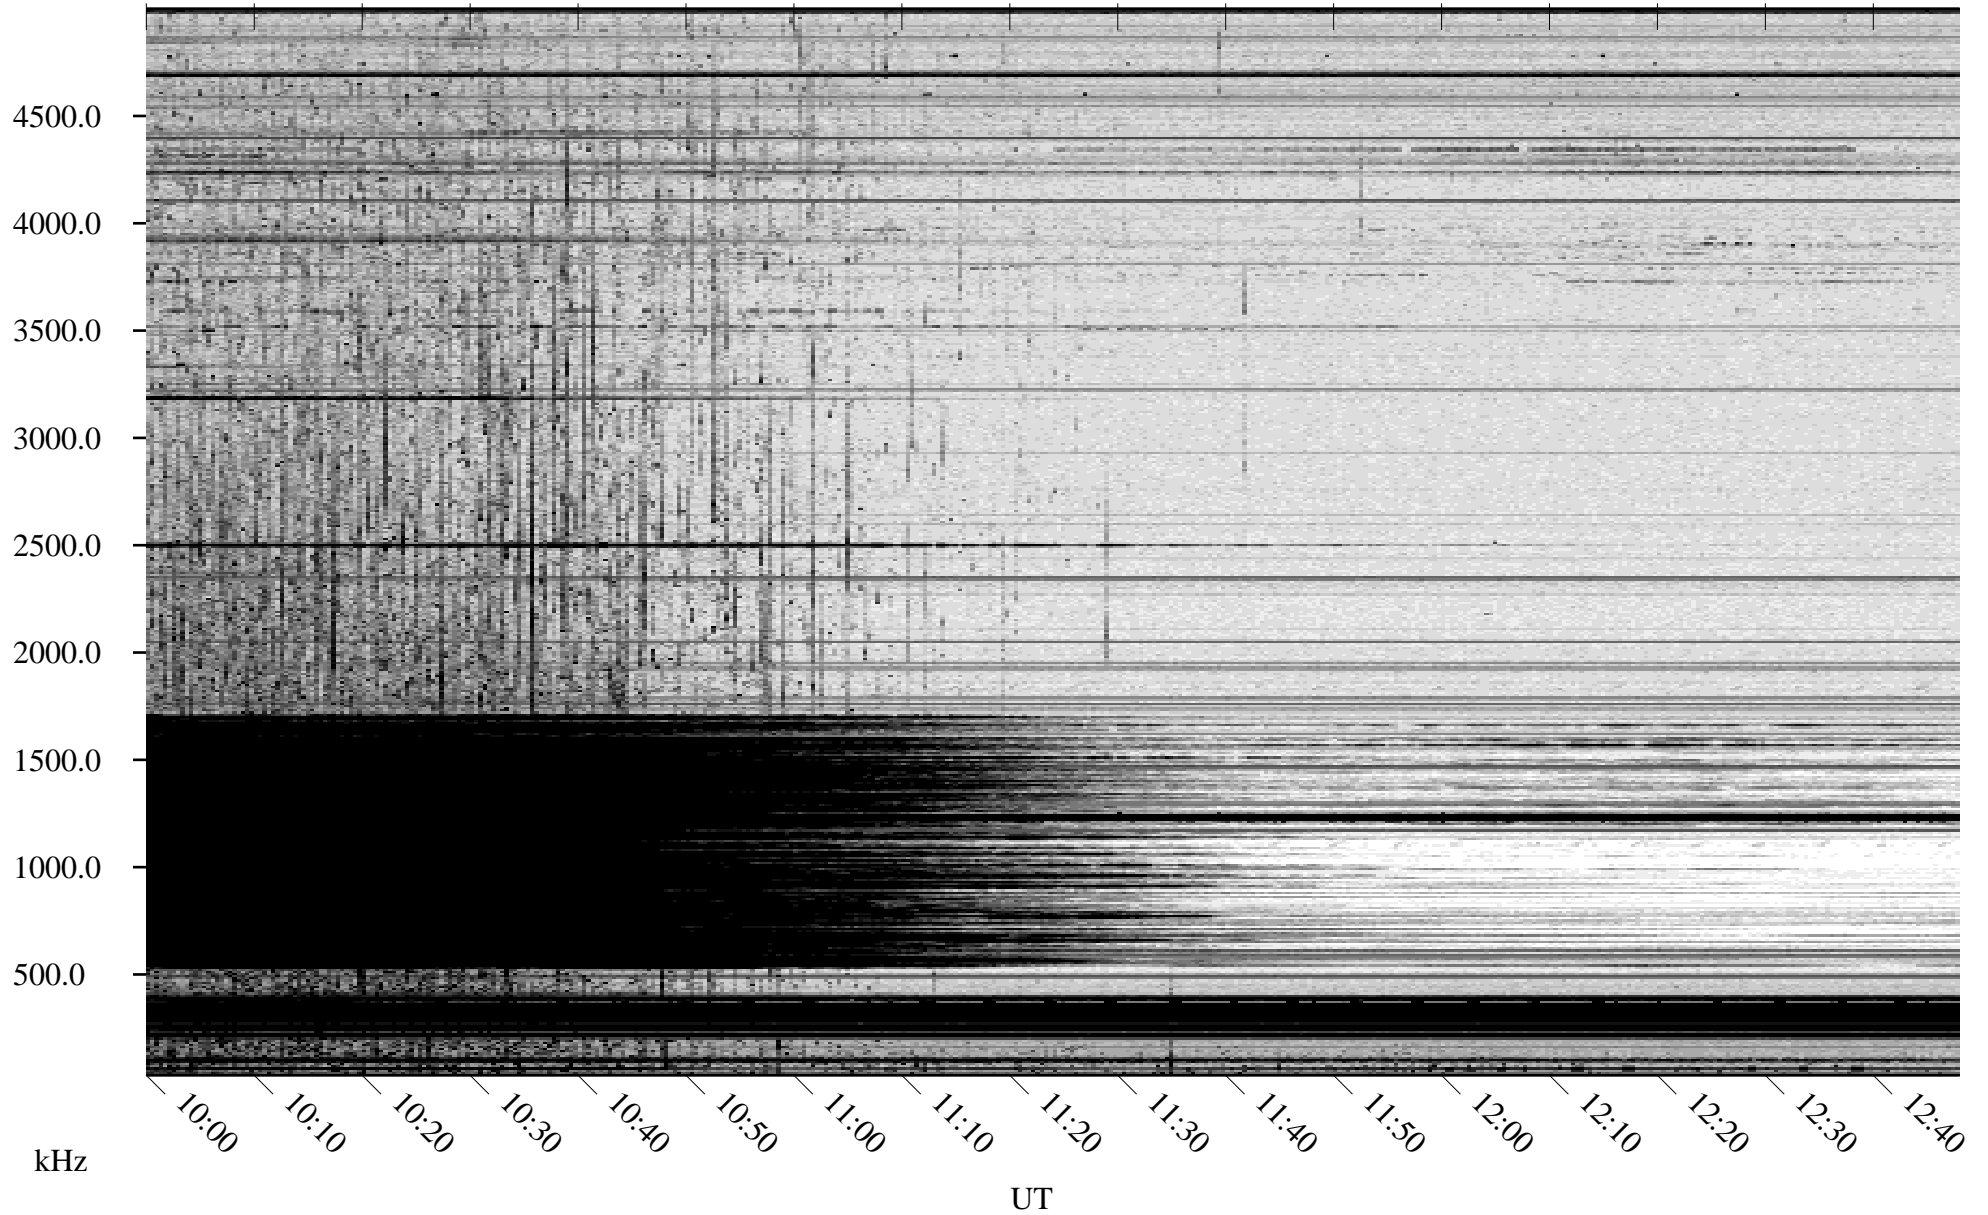

08/29/2009 Churchill, Manitoba

Linear Scale Black = 161 White = 15

ch092411.r00SUm max_12

Page 1

08/29/2009 Churchill, Manitoba

Linear Scale Black = 161 White = 15

ch092411.r00SUm max_12

Page 2

08/30/2009 Churchill, Manitoba

Linear Scale Black = 161 White = 15

ch092411.r00SUm max_12

Page 3

08/30/2009 Churchill, Manitoba

Linear Scale Black = 161 White = 15

ch092411.r00SUm max_12

Page 4

08/30/2009 Churchill, Manitoba

Linear Scale Black = 161 White = 15

ch092411.r00SUm max_12

Page 5

08/30/2009 Churchill, Manitoba

Linear Scale Black = 161 White = 15

ch092411.r00SUm max_12

Page 6

08/30/2009 Churchill, Manitoba

Linear Scale Black = 161 White = 15

ch092411.r00SUm max_12

Page 7

08/30/2009 Churchill, Manitoba

Linear Scale Black = 161 White = 15

ch092411.r00SUm max_12

Page 8