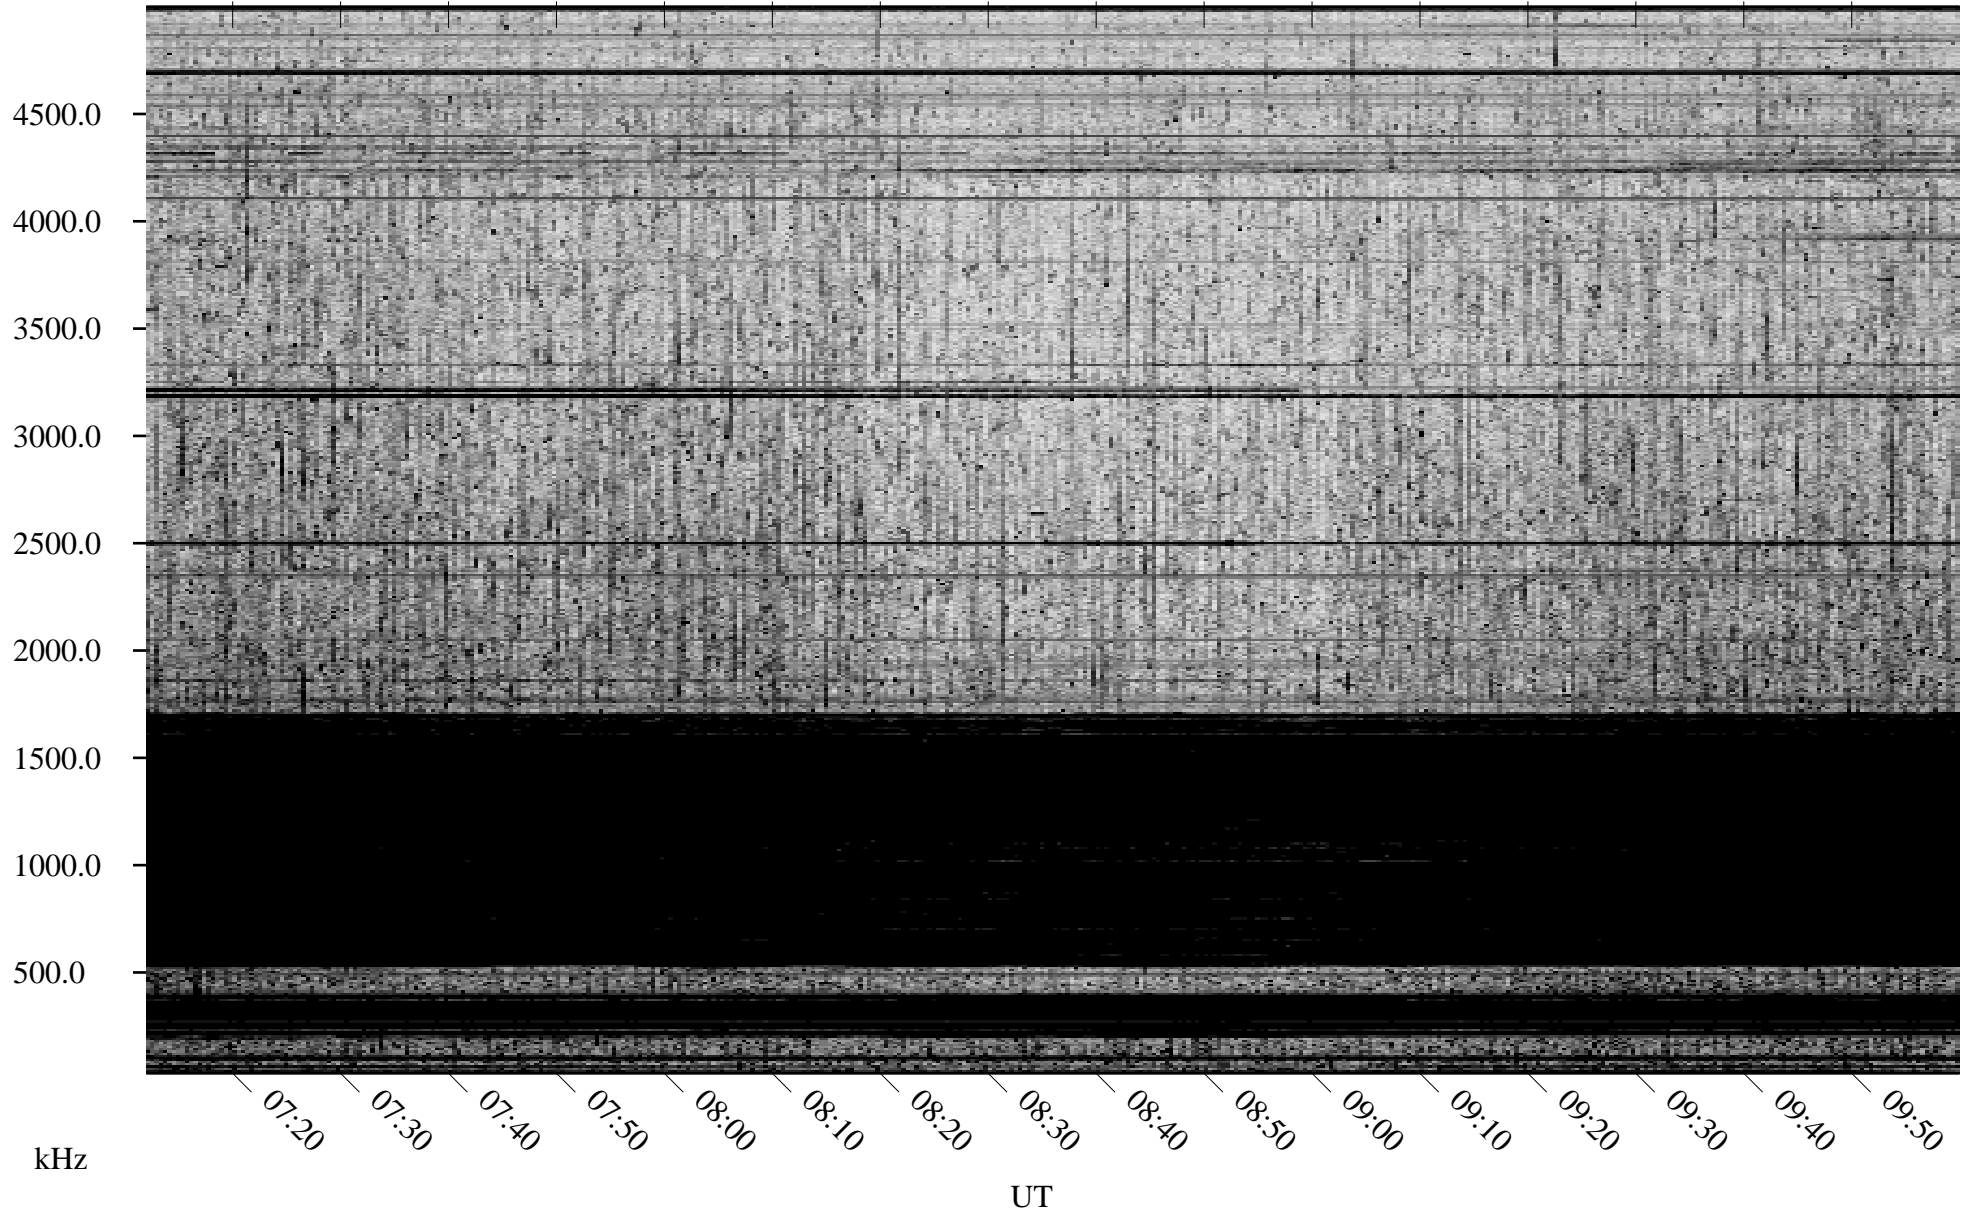

08/29/2009 Churchill, Manitoba

Linear Scale Black = 161 White = 15

ch092411.r00SUm max_12

Page 1

08/29/2009 Churchill, Manitoba

Linear Scale Black = 161 White = 15

ch092411.r00SUm max_12

Page 2

08/30/2009 Churchill, Manitoba

Linear Scale Black = 161 White = 15

ch092411.r00SUm max_12

Page 3

08/30/2009 Churchill, Manitoba

Linear Scale Black = 161 White = 15

ch092411.r00SUm max_12

Page 4

08/30/2009 Churchill, Manitoba

Linear Scale Black = 161 White = 15

ch092411.r00SUm max_12

Page 5

08/30/2009 Churchill, Manitoba

Linear Scale Black = 161 White = 15

ch092411.r00SUm max_12

Page 6

08/30/2009 Churchill, Manitoba

Linear Scale Black = 161 White = 15

ch092411.r00SUm max_12

Page 7

08/30/2009 Churchill, Manitoba

Linear Scale Black = 161 White = 15

ch092411.r00SUm max_12

Page 8