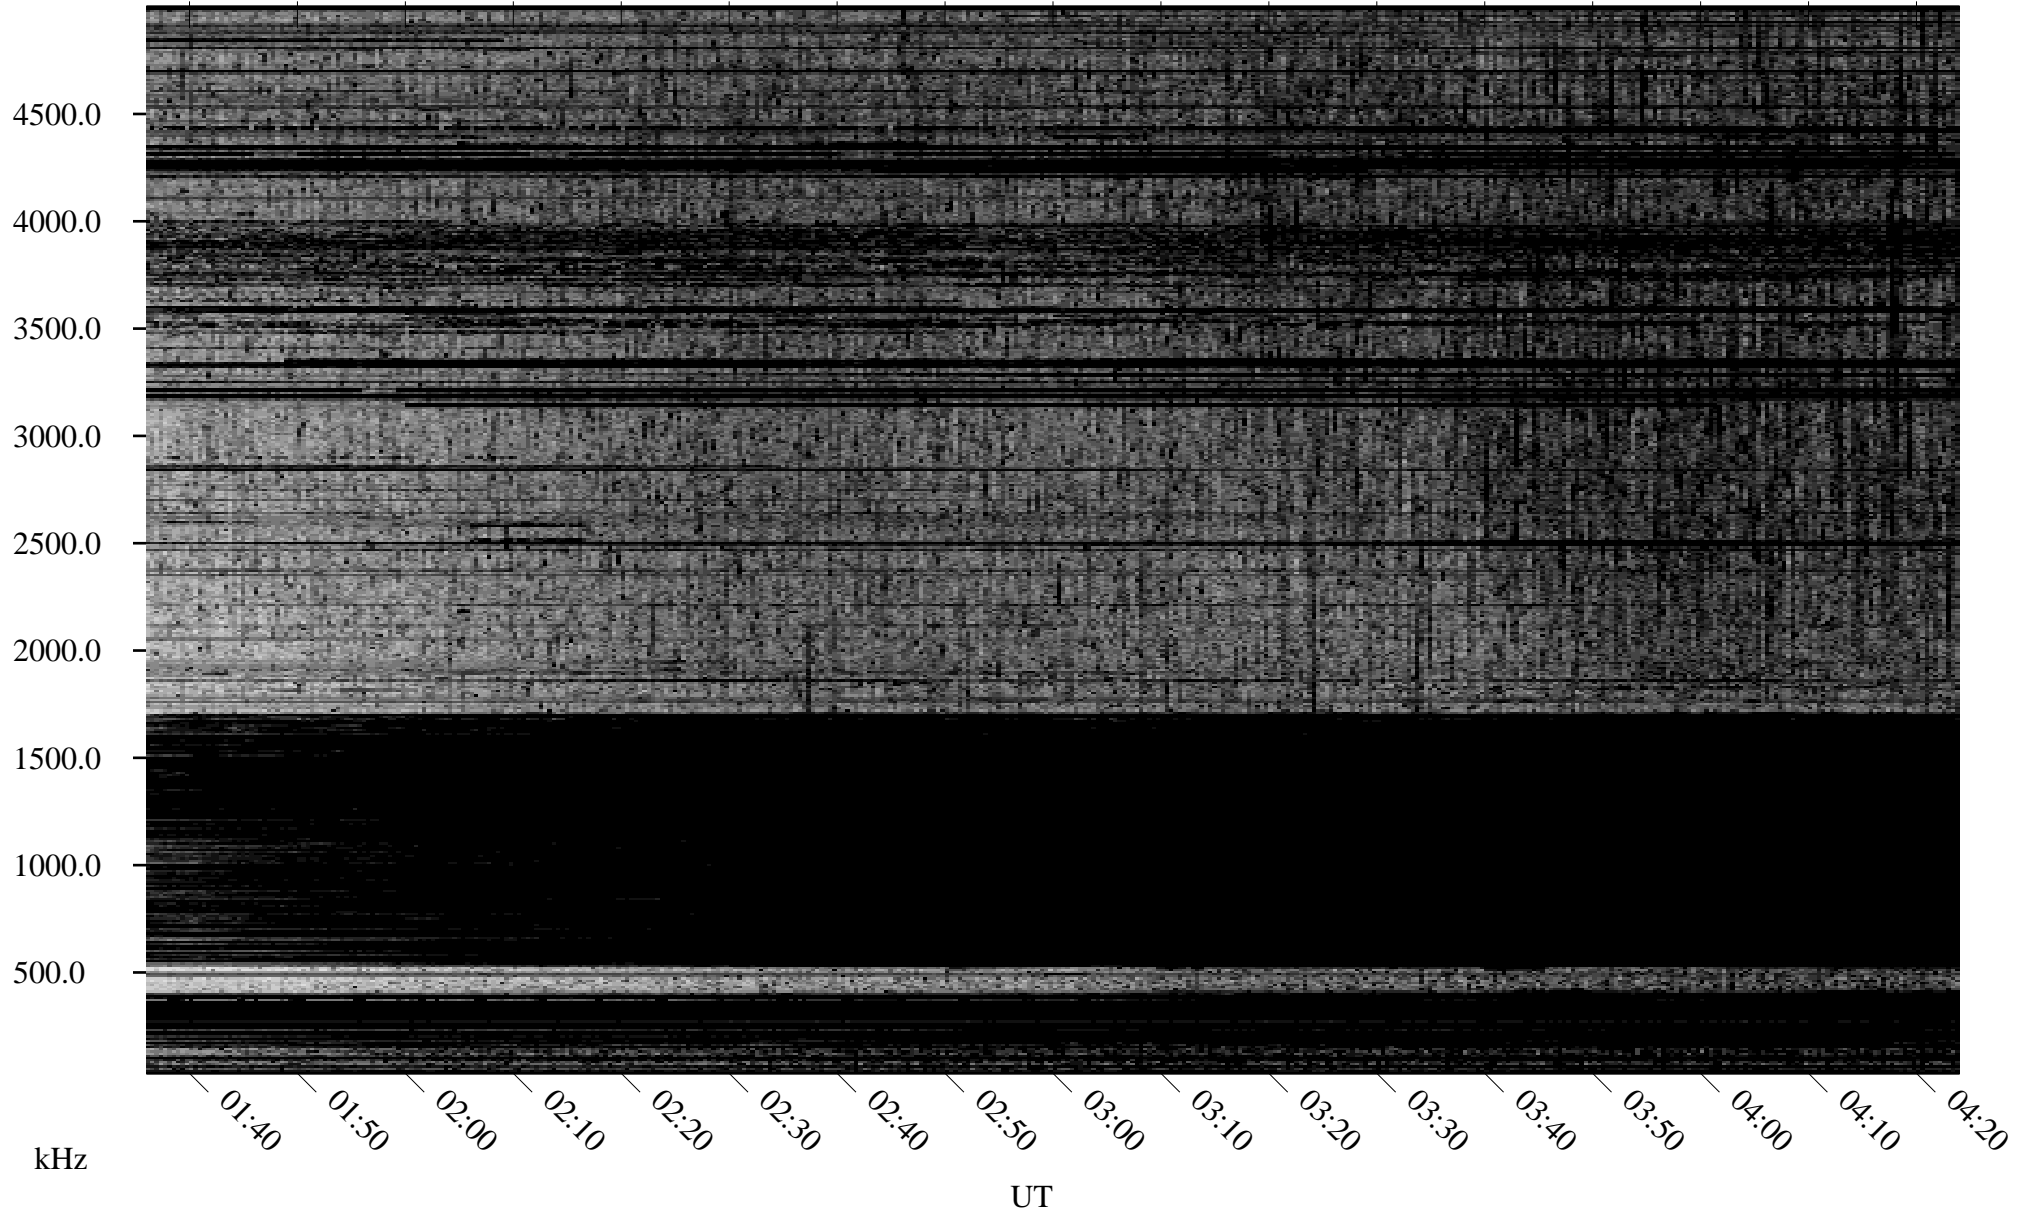

08/29/2009 Churchill, Manitoba

Linear Scale Black = 161 White = 15

ch092411.r00SUm max_12

Page 1

08/29/2009 Churchill, Manitoba

Linear Scale Black = 161 White = 15

ch092411.r00SUm max_12

Page 2

08/30/2009 Churchill, Manitoba

Linear Scale Black = 161 White = 15

ch092411.r00SUm max_12

Page 3

08/30/2009 Churchill, Manitoba

Linear Scale Black = 161 White = 15

ch092411.r00SUm max_12

Page 4

08/30/2009 Churchill, Manitoba

Linear Scale Black = 161 White = 15

ch092411.r00SUm max_12

Page 5

08/30/2009 Churchill, Manitoba

Linear Scale Black = 161 White = 15

ch092411.r00SUm max_12

Page 6

08/30/2009 Churchill, Manitoba

Linear Scale Black = 161 White = 15

ch092411.r00SUm max_12

Page 7

08/30/2009 Churchill, Manitoba

Linear Scale Black = 161 White = 15

ch092411.r00SUm max_12

Page 8