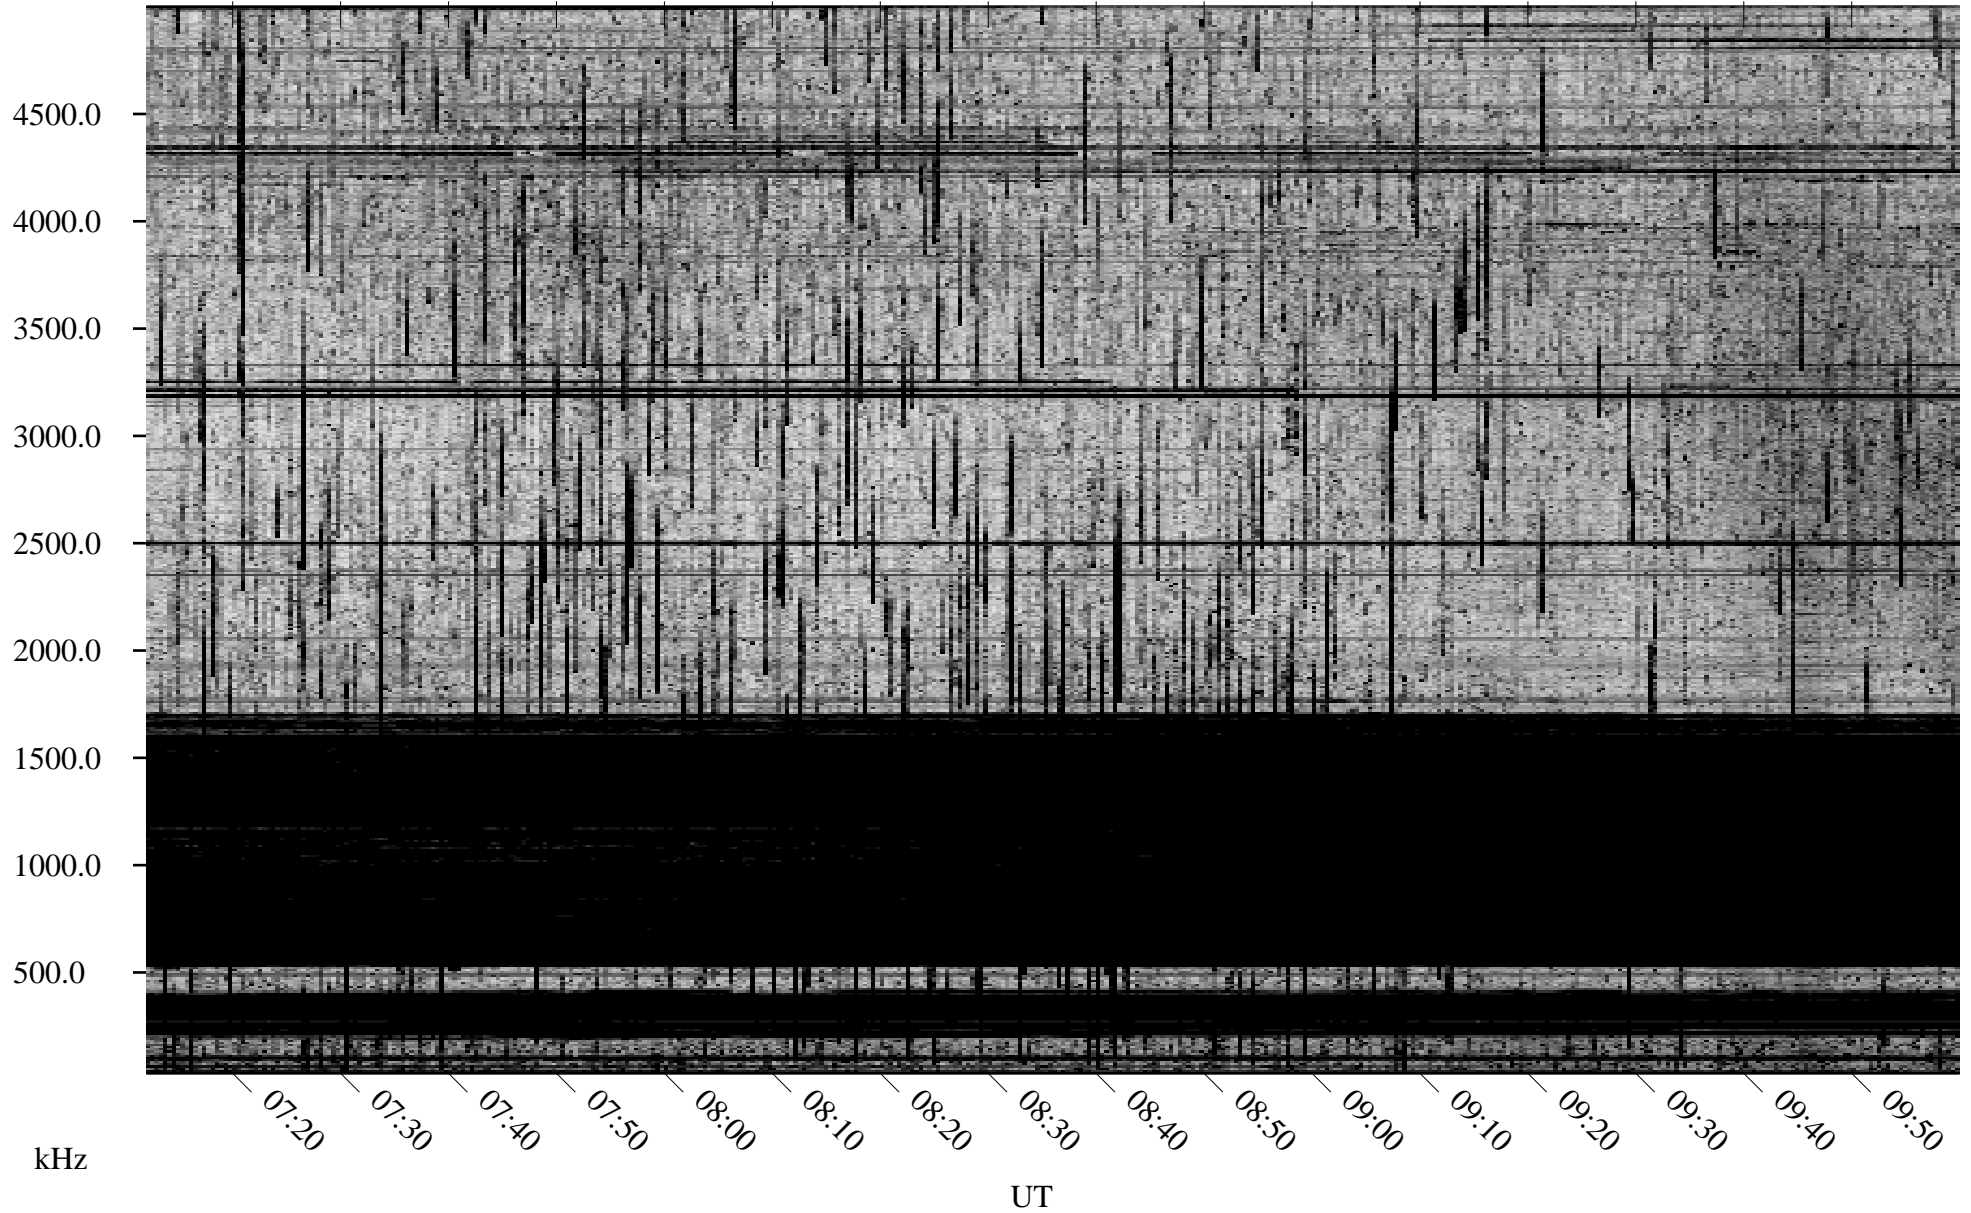

# 08/31/2009 Churchill, Manitoba

Linear Scale    Black = 161    White = 15

ch09242l.r00SUm max\_12

Page 4

# 08/31/2009 Churchill, Manitoba

Linear Scale    Black = 161    White = 15

ch09242l.r00SUm max\_12

Page 5