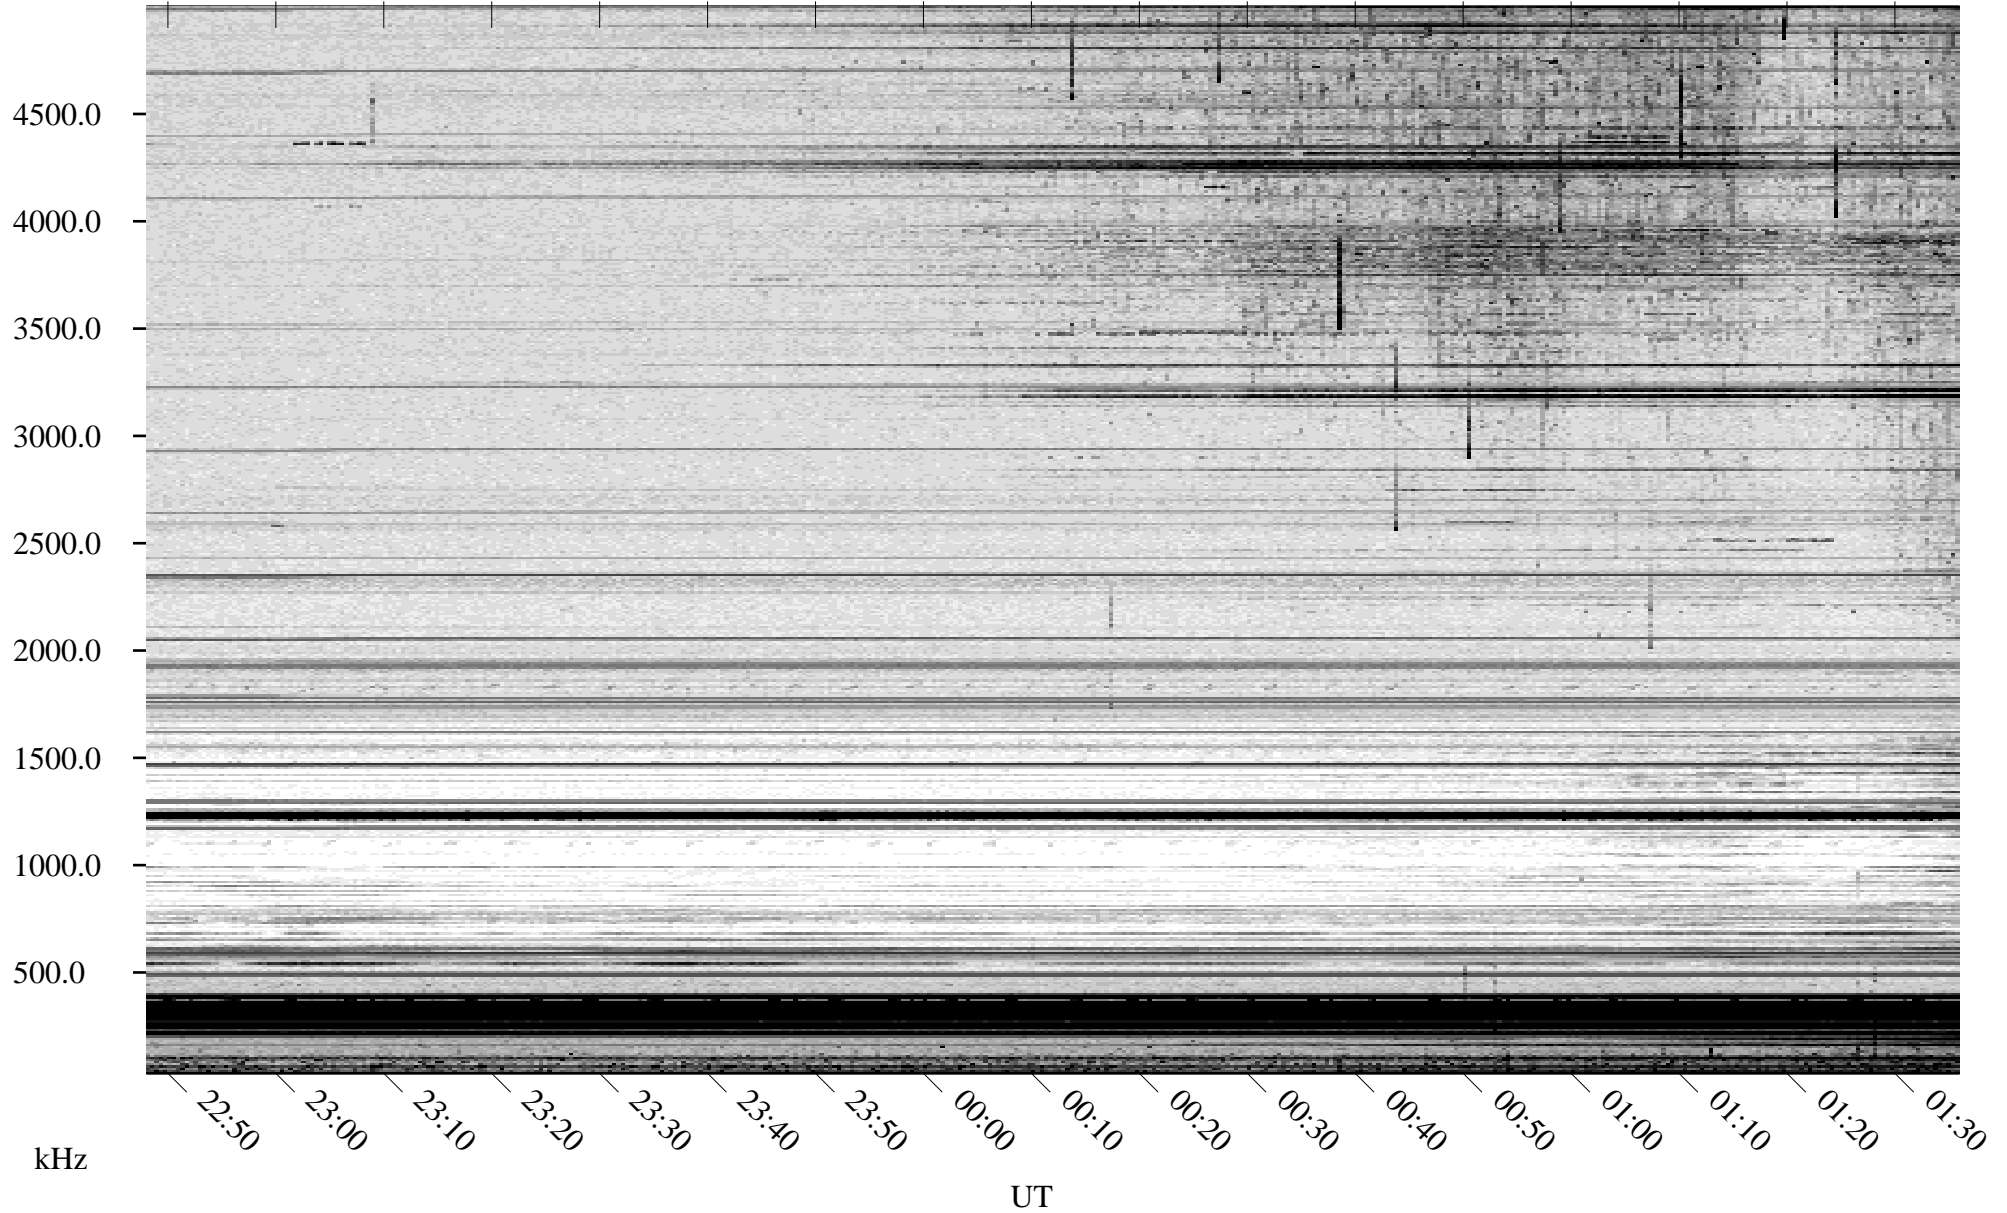

# 08/30/2009 Churchill, Manitoba

Linear Scale    Black = 161    White = 15

ch09242l.r00SUm max\_12

Page 1

# 08/30/2009 Churchill, Manitoba

Linear Scale    Black = 161    White = 15

ch09242l.r00SUm max\_12

Page 2

# 08/31/2009 Churchill, Manitoba

Linear Scale    Black = 161    White = 15

ch09242l.r00SUm max\_12

Page 3

# 08/31/2009 Churchill, Manitoba

Linear Scale    Black = 161    White = 15

ch09242l.r00SUm max\_12

Page 4