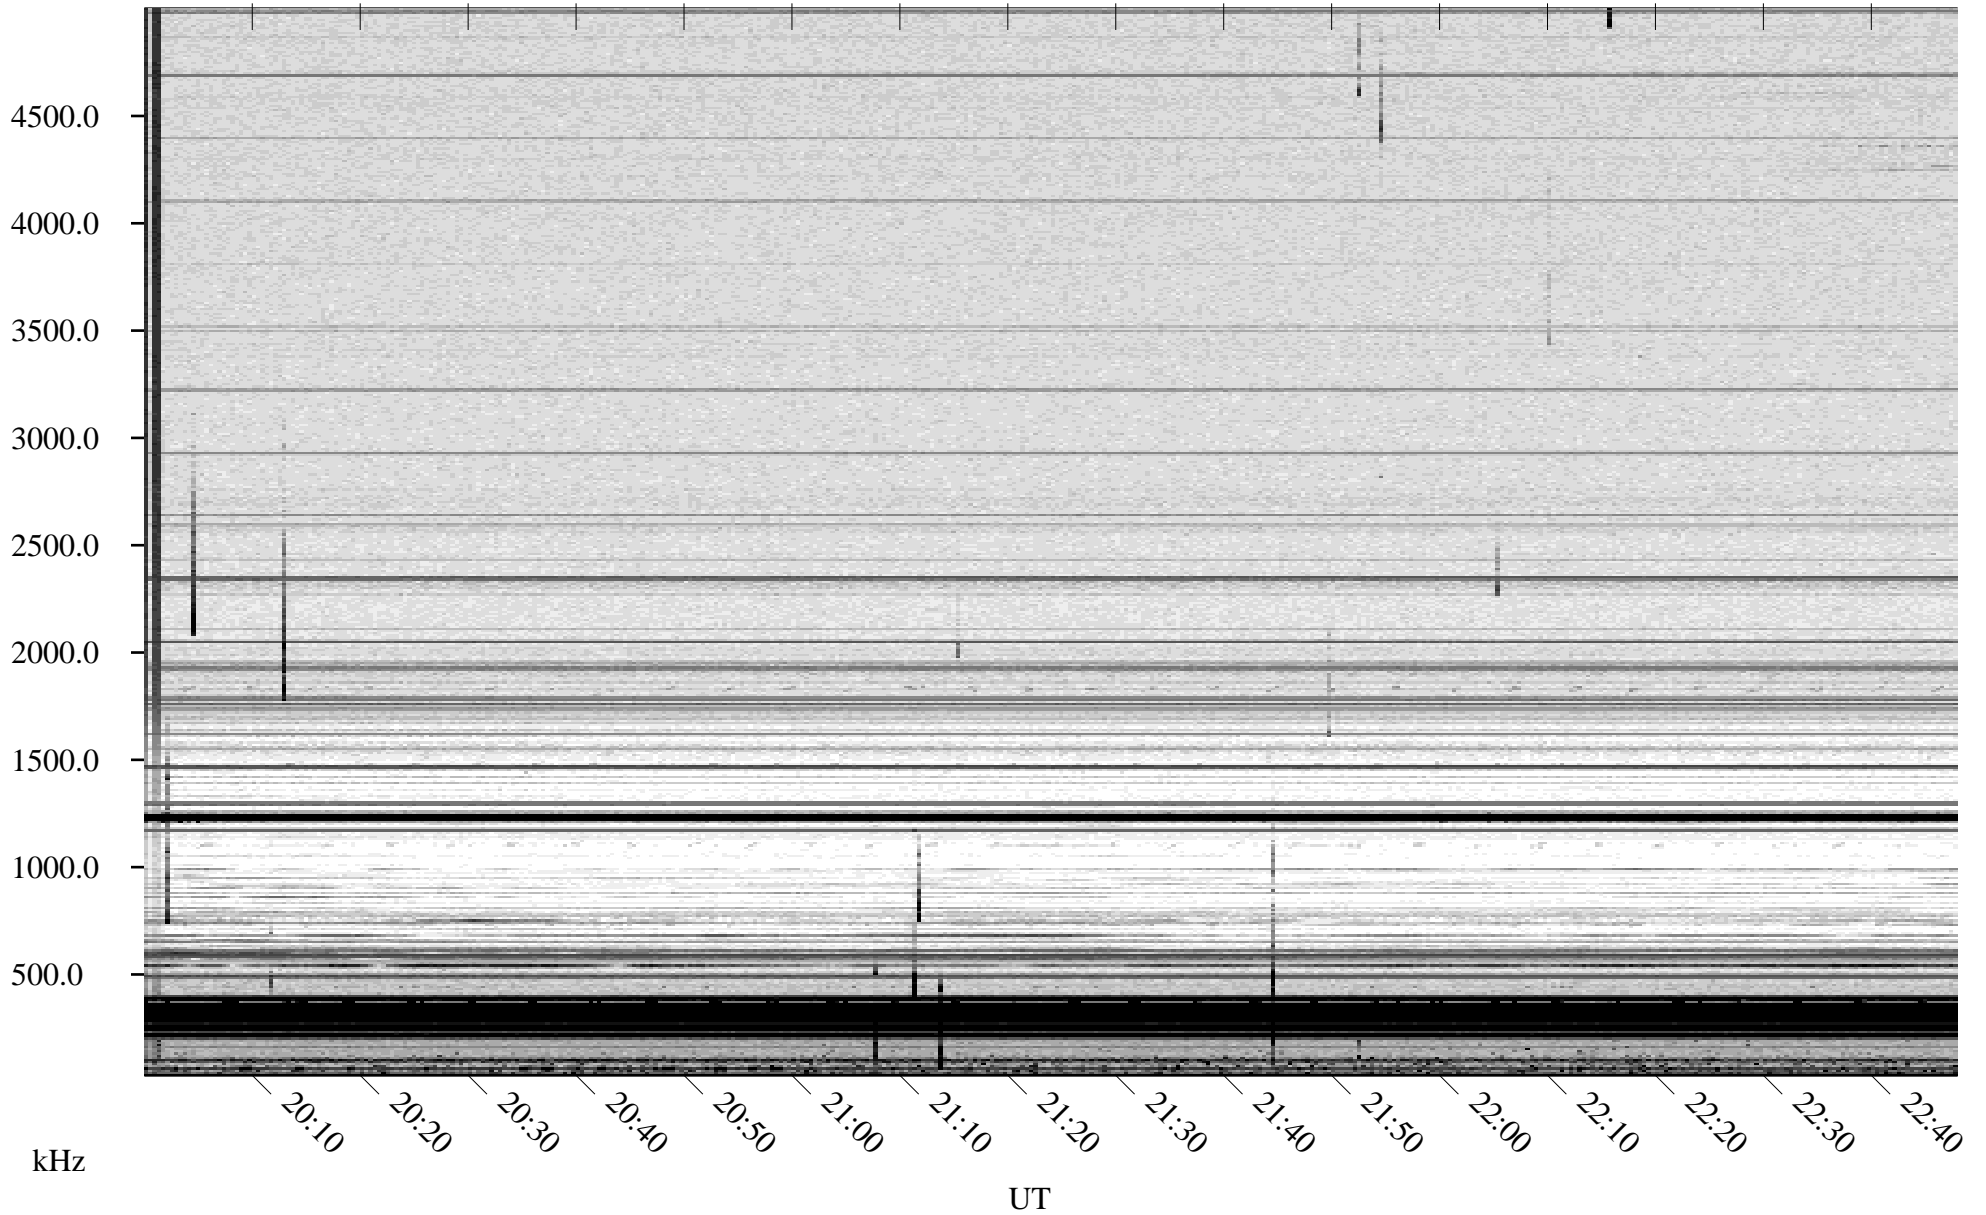

# 08/30/2009 Churchill, Manitoba

Linear Scale    Black = 161    White = 15

ch09242l.r00SUm max\_12

Page 1

# 08/30/2009 Churchill, Manitoba

Linear Scale    Black = 161    White = 15

ch09242l.r00SUm max\_12

Page 2

# 08/31/2009 Churchill, Manitoba

Linear Scale    Black = 161    White = 15

ch09242l.r00SUm max\_12

Page 3

# 08/31/2009 Churchill, Manitoba

Linear Scale    Black = 161    White = 15

ch09242l.r00SUm max\_12

Page 4