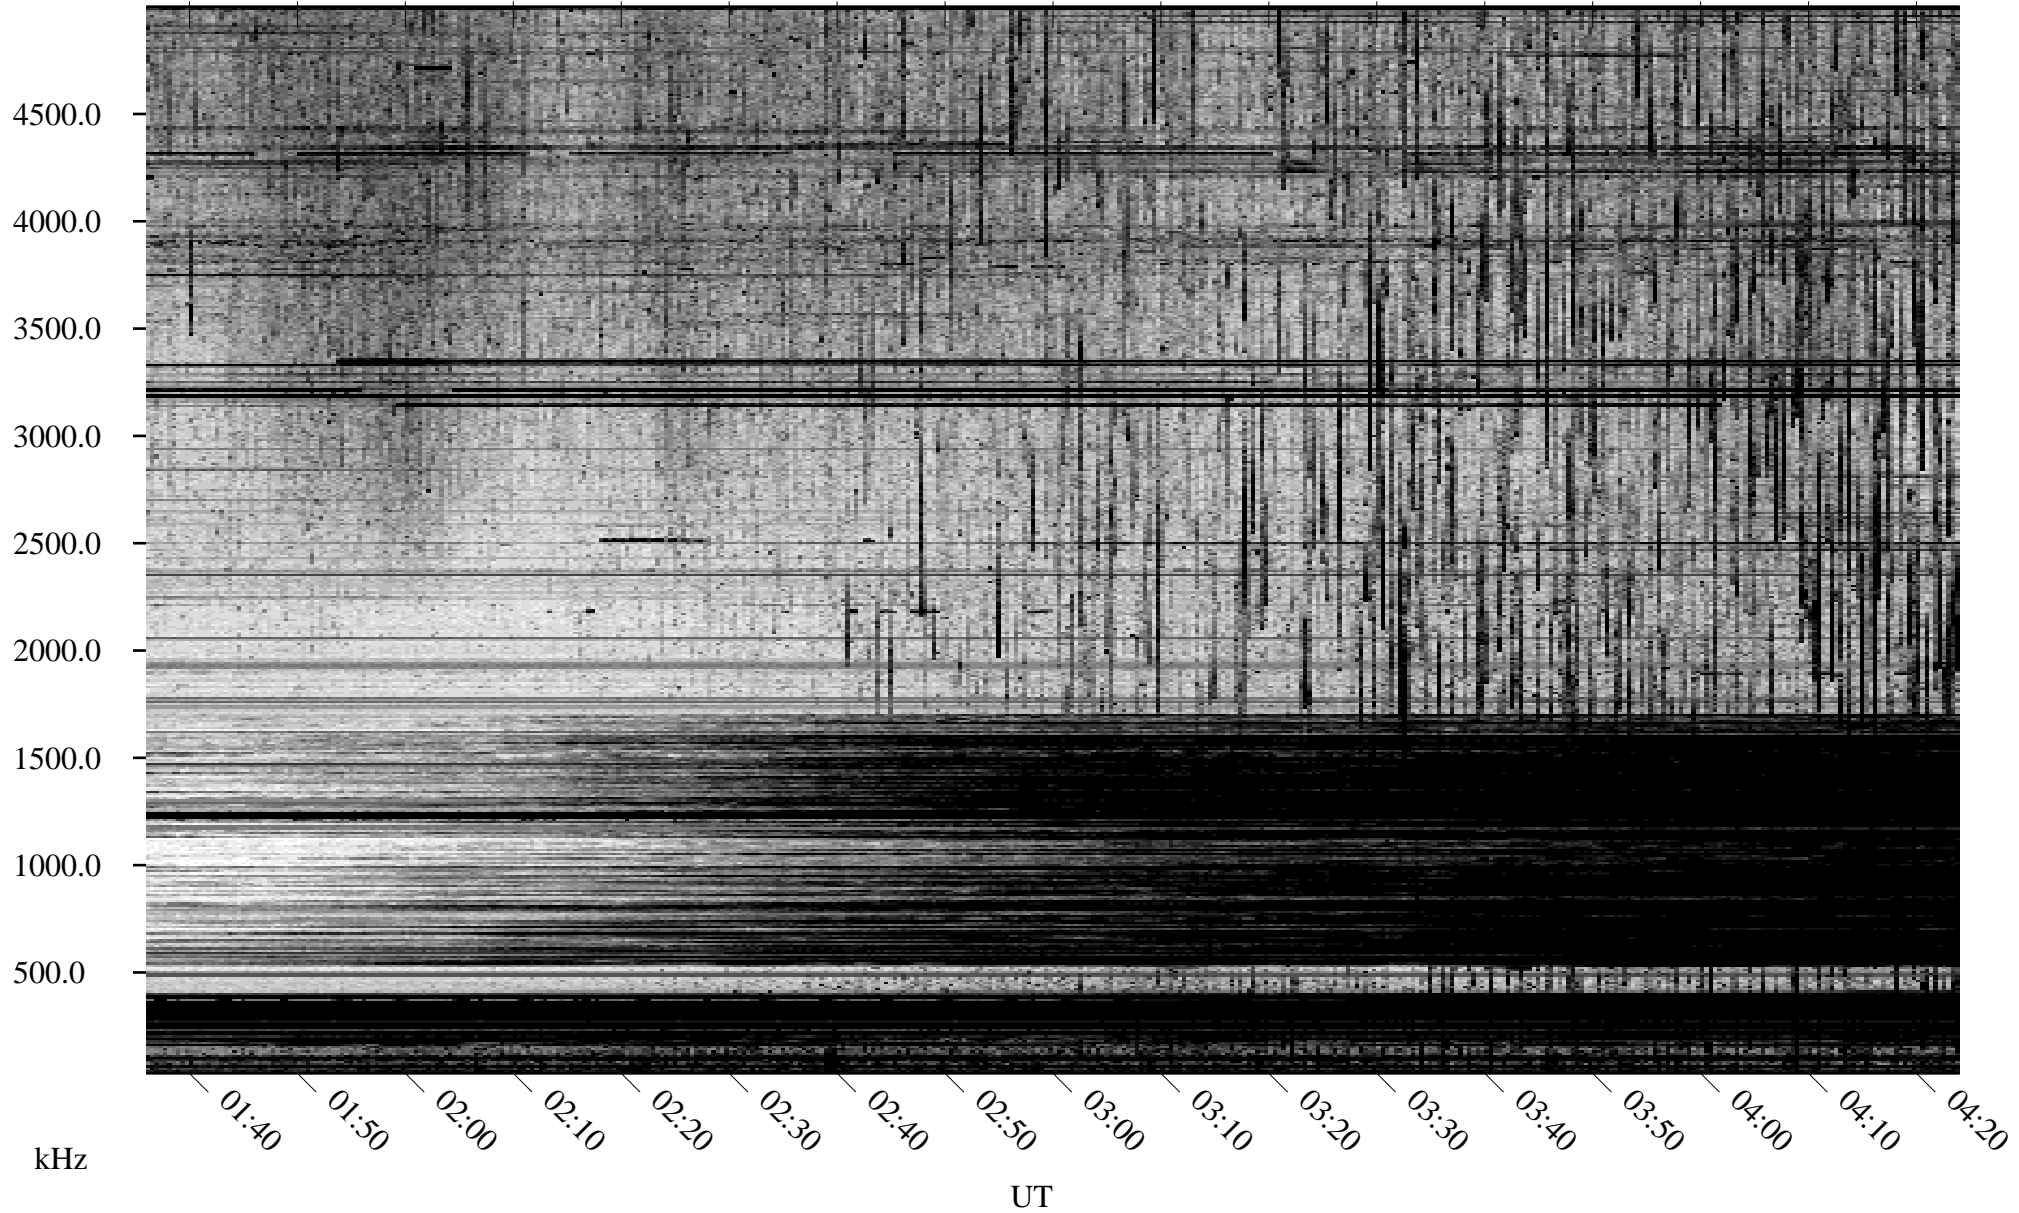

# 08/30/2009 Churchill, Manitoba

Linear Scale    Black = 161    White = 15

ch09242l.r00SUm max\_12

Page 1

# 08/30/2009 Churchill, Manitoba

Linear Scale    Black = 161    White = 15

ch09242l.r00SUm max\_12

Page 2

# 08/31/2009 Churchill, Manitoba

Linear Scale    Black = 161    White = 15

ch09242l.r00SUm max\_12

Page 3

# 08/31/2009 Churchill, Manitoba

Linear Scale    Black = 161    White = 15

ch09242l.r00SUm max\_12

Page 4