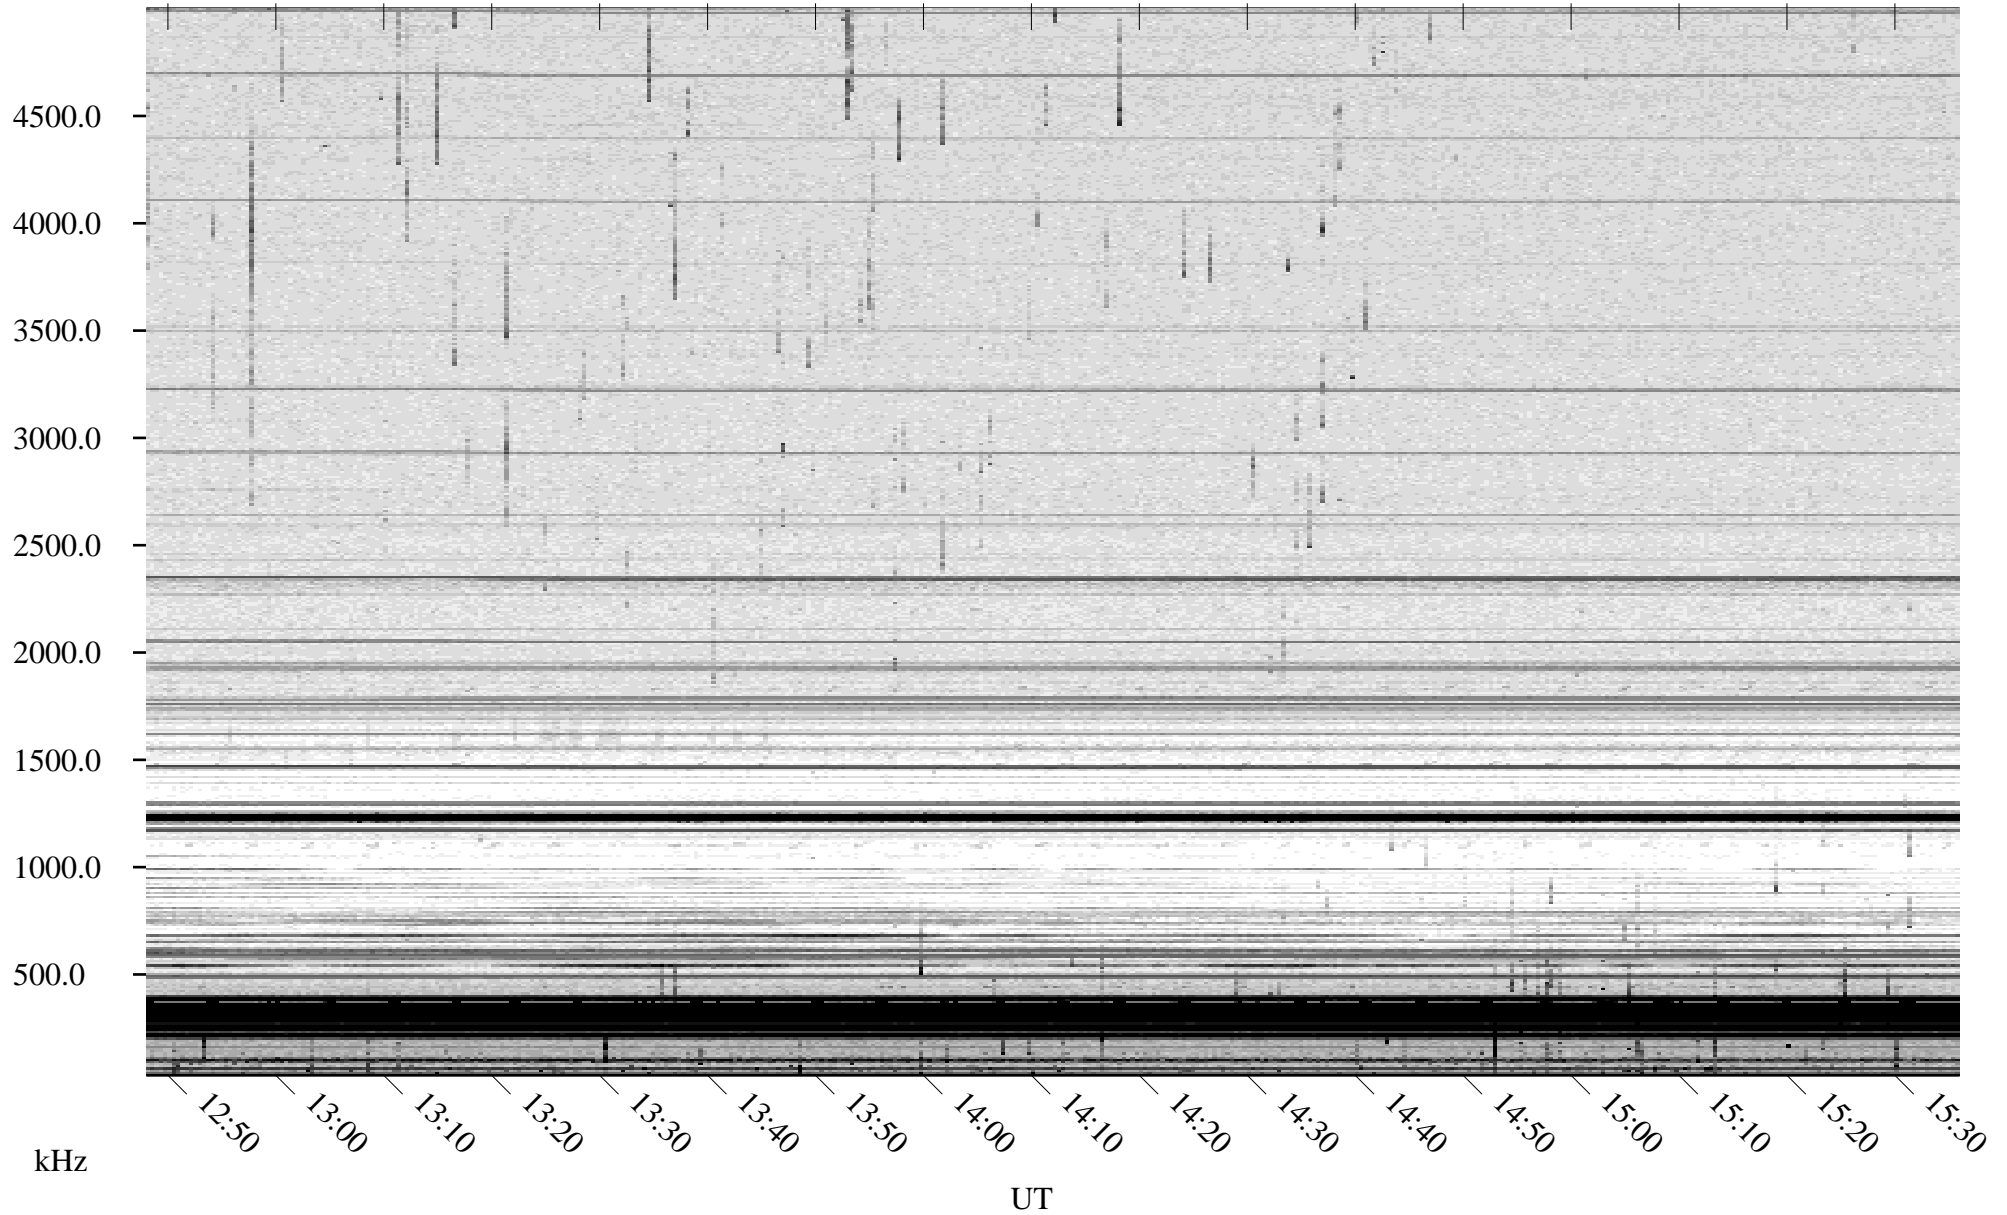

# 08/31/2009 Churchill, Manitoba

Linear Scale    Black = 161    White = 15

ch09242l.r00SUm max\_12

Page 5

# 08/31/2009 Churchill, Manitoba

Linear Scale    Black = 161    White = 15

ch09242l.r00SUm max\_12

Page 6

# 08/31/2009 Churchill, Manitoba

Linear Scale    Black = 161    White = 15

ch09242l.r00SUm max\_12

Page 7

# 08/31/2009 Churchill, Manitoba

Linear Scale    Black = 161    White = 15

ch09242l.r00SUm max\_12