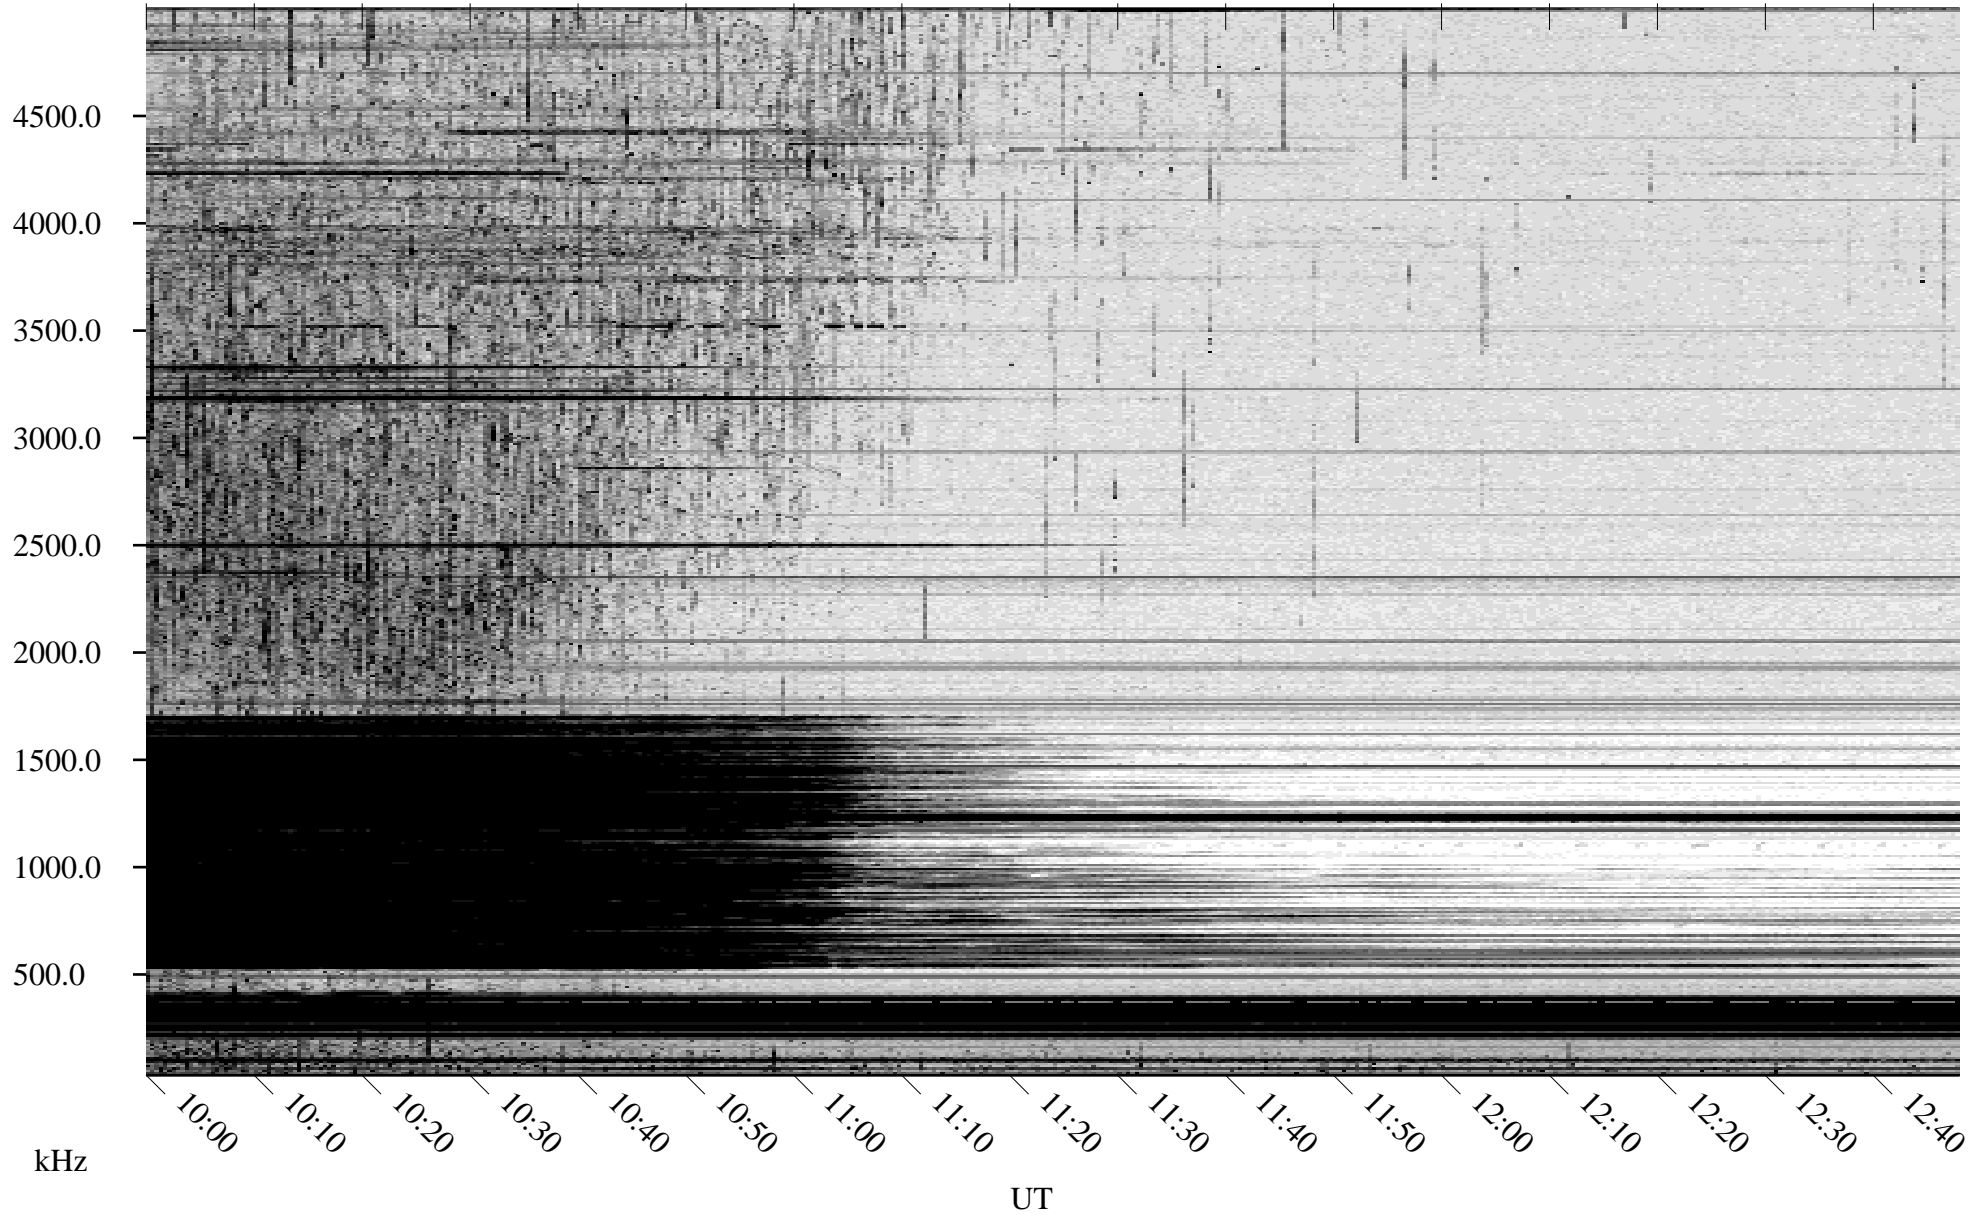

# 08/31/2009 Churchill, Manitoba

Linear Scale    Black = 161    White = 15

ch09242l.r00SUm max\_12

Page 5

# 08/31/2009 Churchill, Manitoba

Linear Scale    Black = 161    White = 15

ch09242l.r00SUm max\_12

Page 6