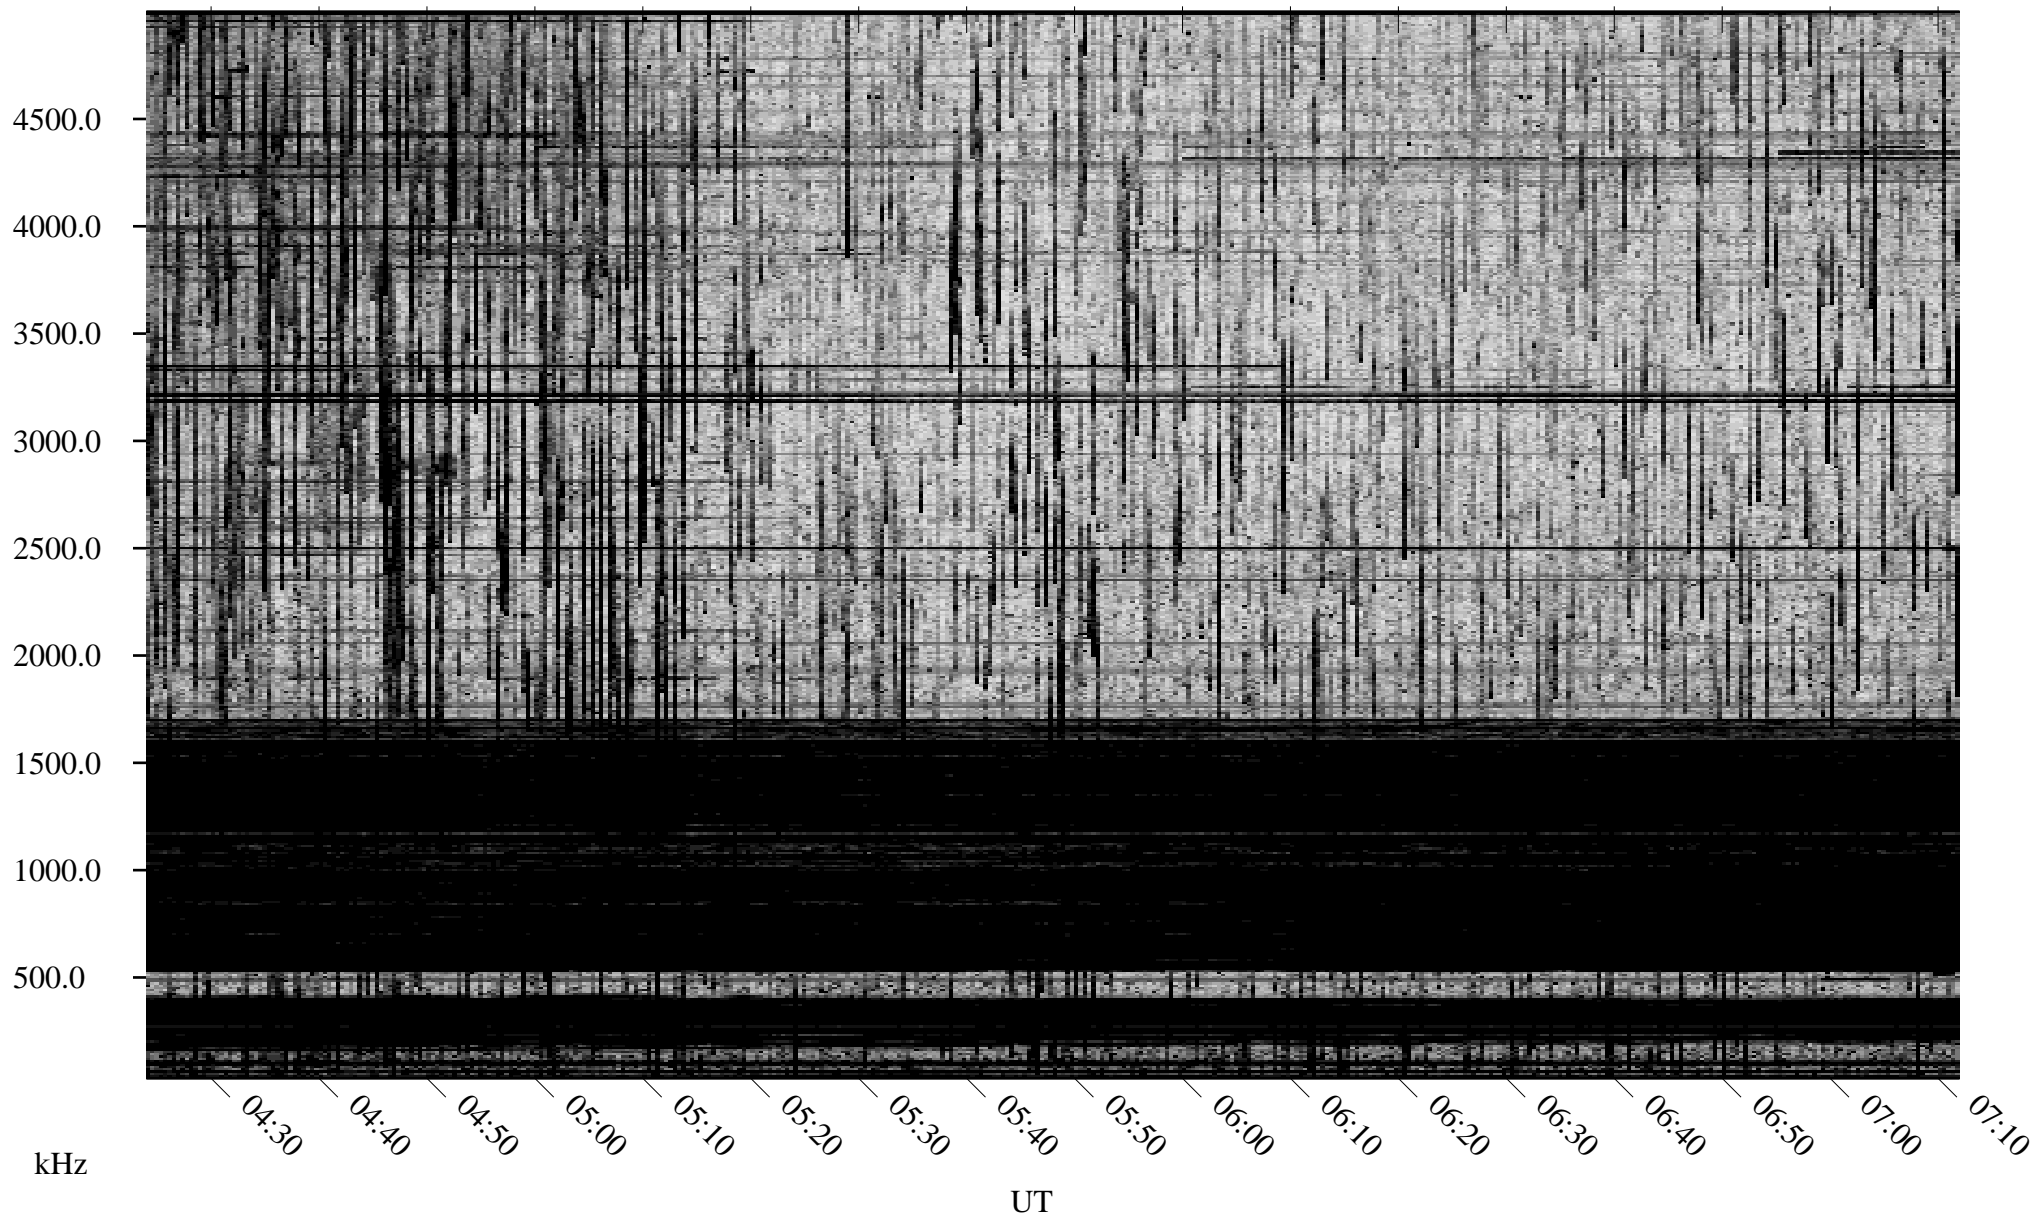

# 08/30/2009 Churchill, Manitoba

Linear Scale    Black = 161    White = 15

ch09242l.r00SUm max\_12

Page 1

# 08/30/2009 Churchill, Manitoba

Linear Scale    Black = 161    White = 15

ch09242l.r00SUm max\_12

Page 2

# 08/31/2009 Churchill, Manitoba

Linear Scale    Black = 161    White = 15

ch09242l.r00SUm max\_12

Page 3

# 08/31/2009 Churchill, Manitoba

Linear Scale    Black = 161    White = 15

ch09242l.r00SUm max\_12

Page 4