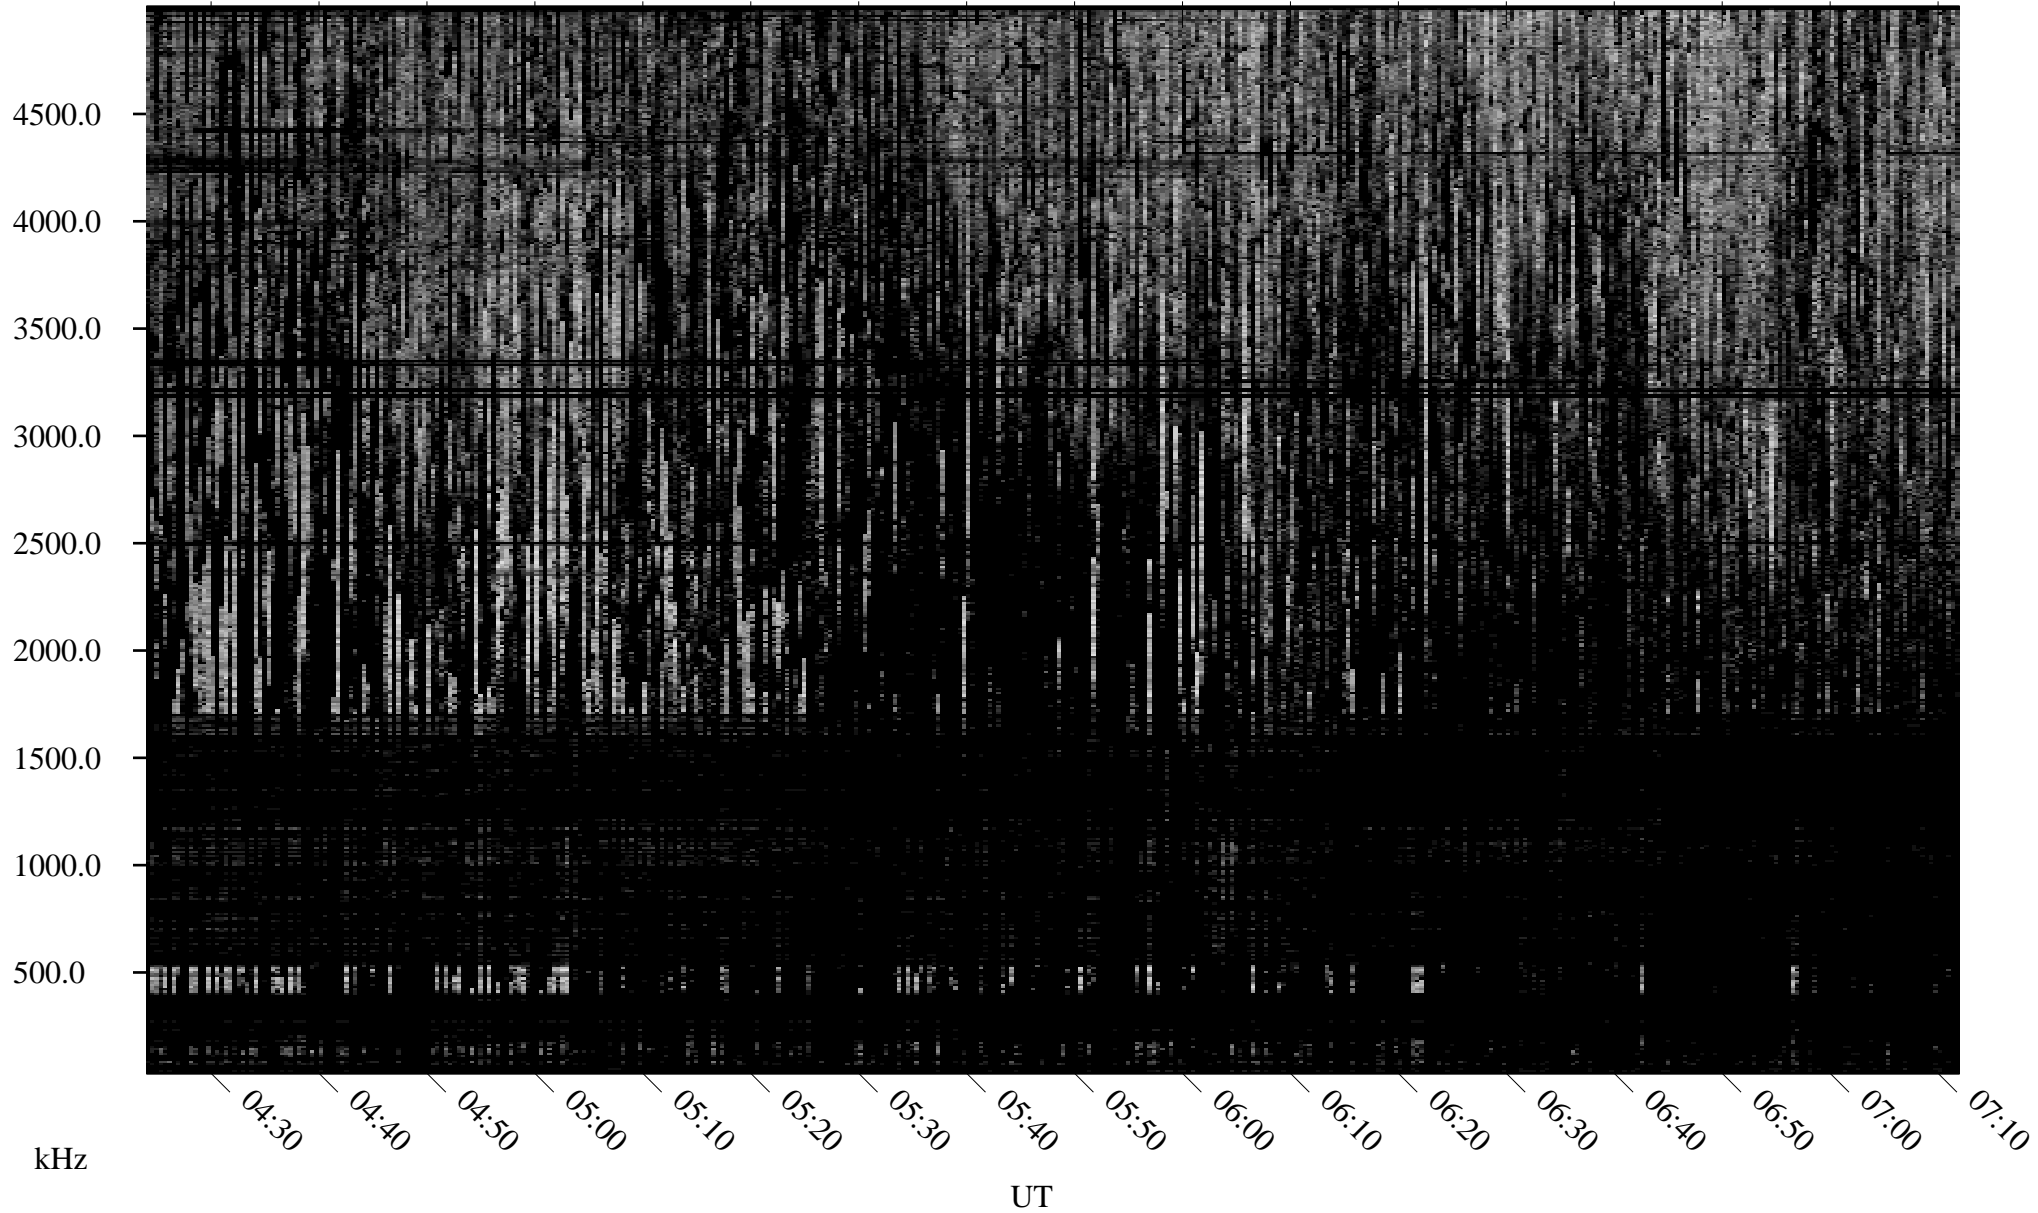

08/31/2009 Churchill, Manitoba

Linear Scale Black = 161 White = 15

ch09243l.r00SUm max_12

Page 1

08/31/2009 Churchill, Manitoba

Linear Scale Black = 161 White = 15

ch09243l.r00SUm max_12

Page 2

09/01/2009 Churchill, Manitoba

Linear Scale Black = 161 White = 15

ch09243l.r00SUm max_12

Page 3

09/01/2009 Churchill, Manitoba

Linear Scale Black = 161 White = 15

ch09243l.r00SUm max_12

Page 4

09/01/2009 Churchill, Manitoba

Linear Scale Black = 161 White = 15

ch09243l.r00SUm max_12

Page 5

09/01/2009 Churchill, Manitoba

Linear Scale Black = 161 White = 15

ch09243l.r00SUm max_12

Page 6

09/01/2009 Churchill, Manitoba

Linear Scale Black = 161 White = 15

ch09243l.r00SUm max_12

Page 7

09/01/2009 Churchill, Manitoba

Linear Scale Black = 161 White = 15

ch09243l.r00SUm max_12

Page 8