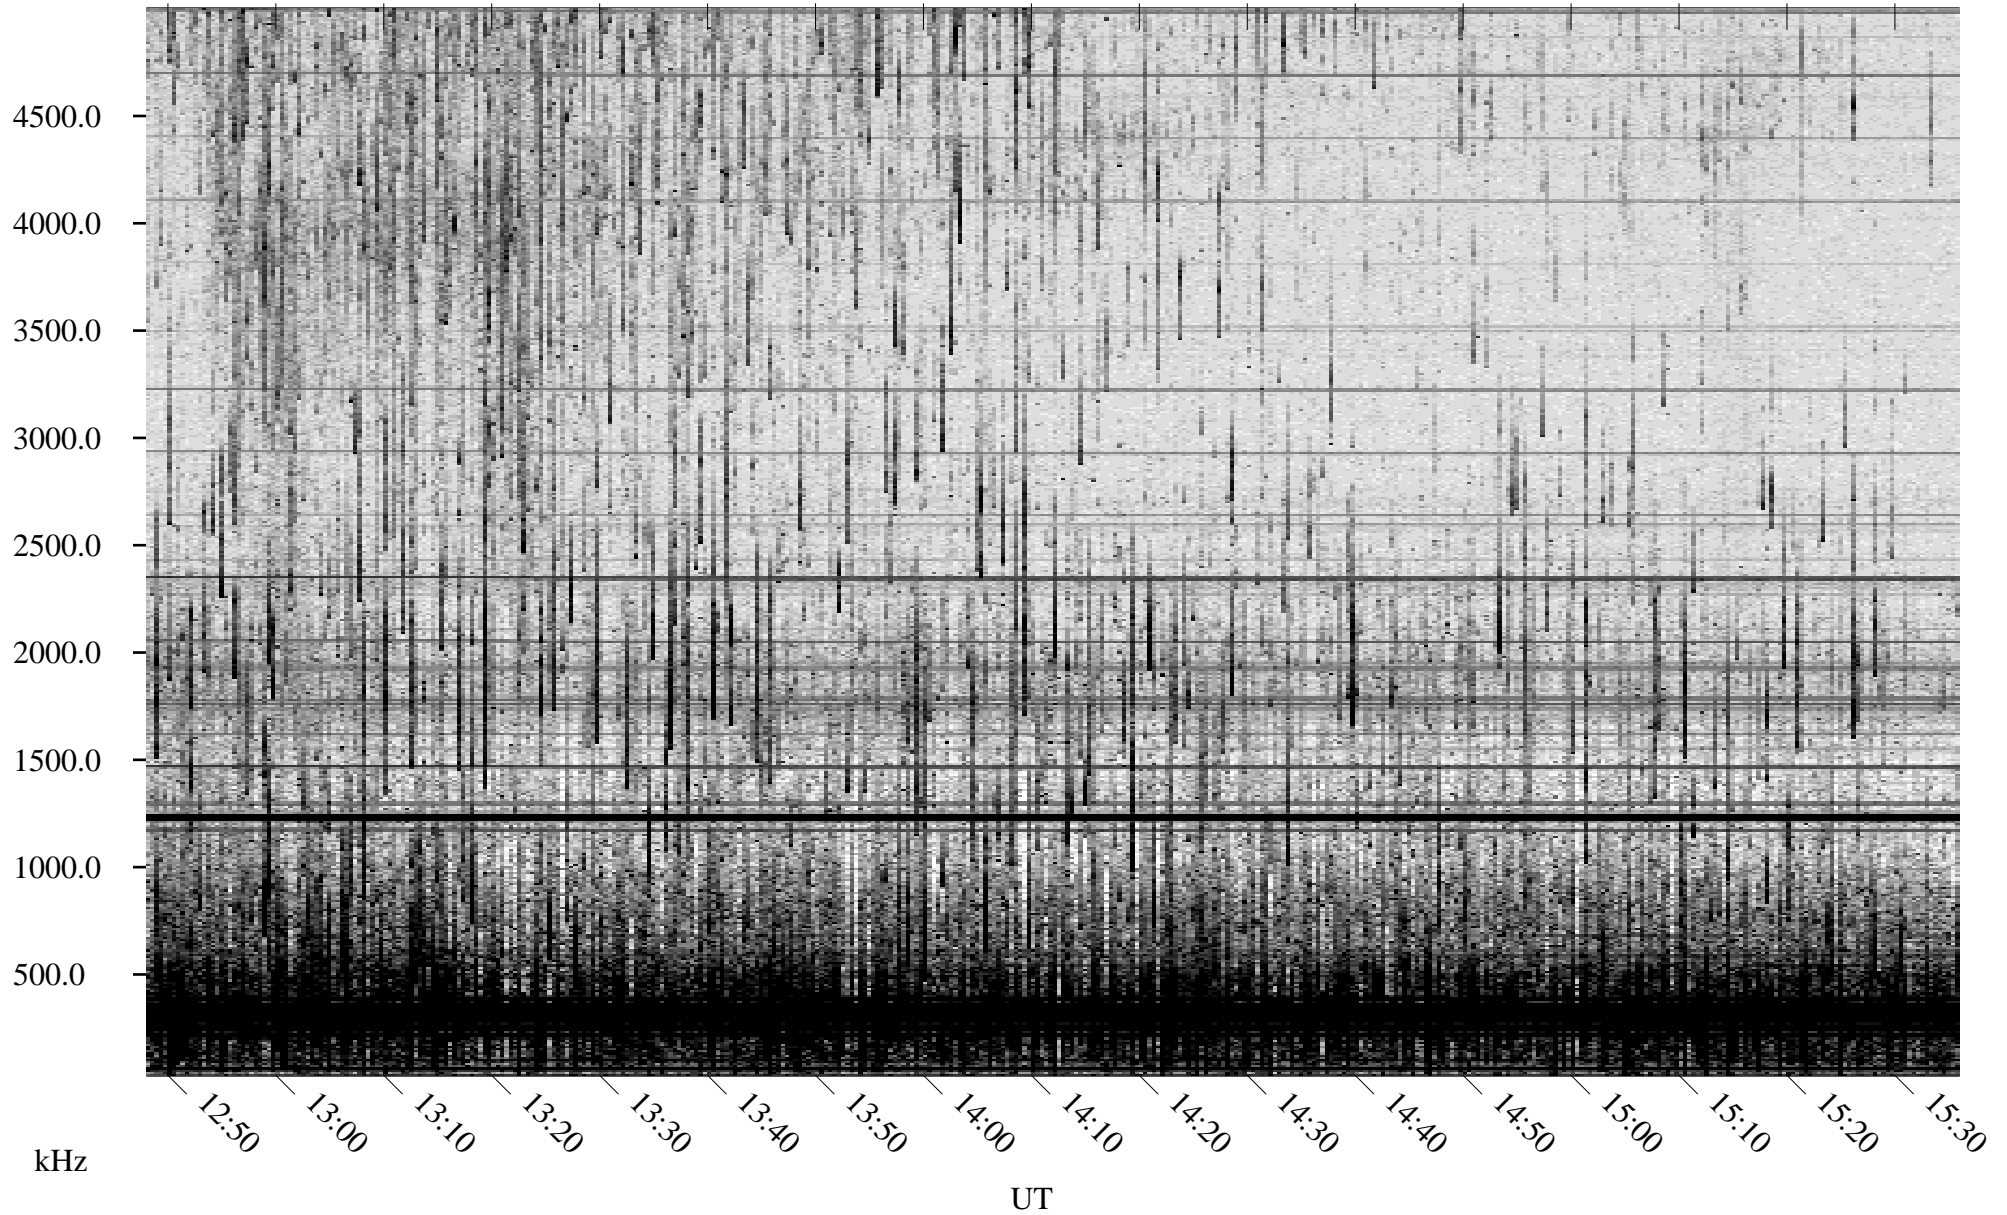

09/01/2009 Churchill, Manitoba

Linear Scale Black = 161 White = 15

ch09243l.r00SUm max_12

Page 5

09/01/2009 Churchill, Manitoba

Linear Scale Black = 161 White = 15

ch09243l.r00SUm max_12

Page 6

09/01/2009 Churchill, Manitoba

Linear Scale Black = 161 White = 15

ch09243l.r00SUm max_12

Page 7

09/01/2009 Churchill, Manitoba

Linear Scale Black = 161 White = 15

ch09243l.r00SUm max_12

Page 8