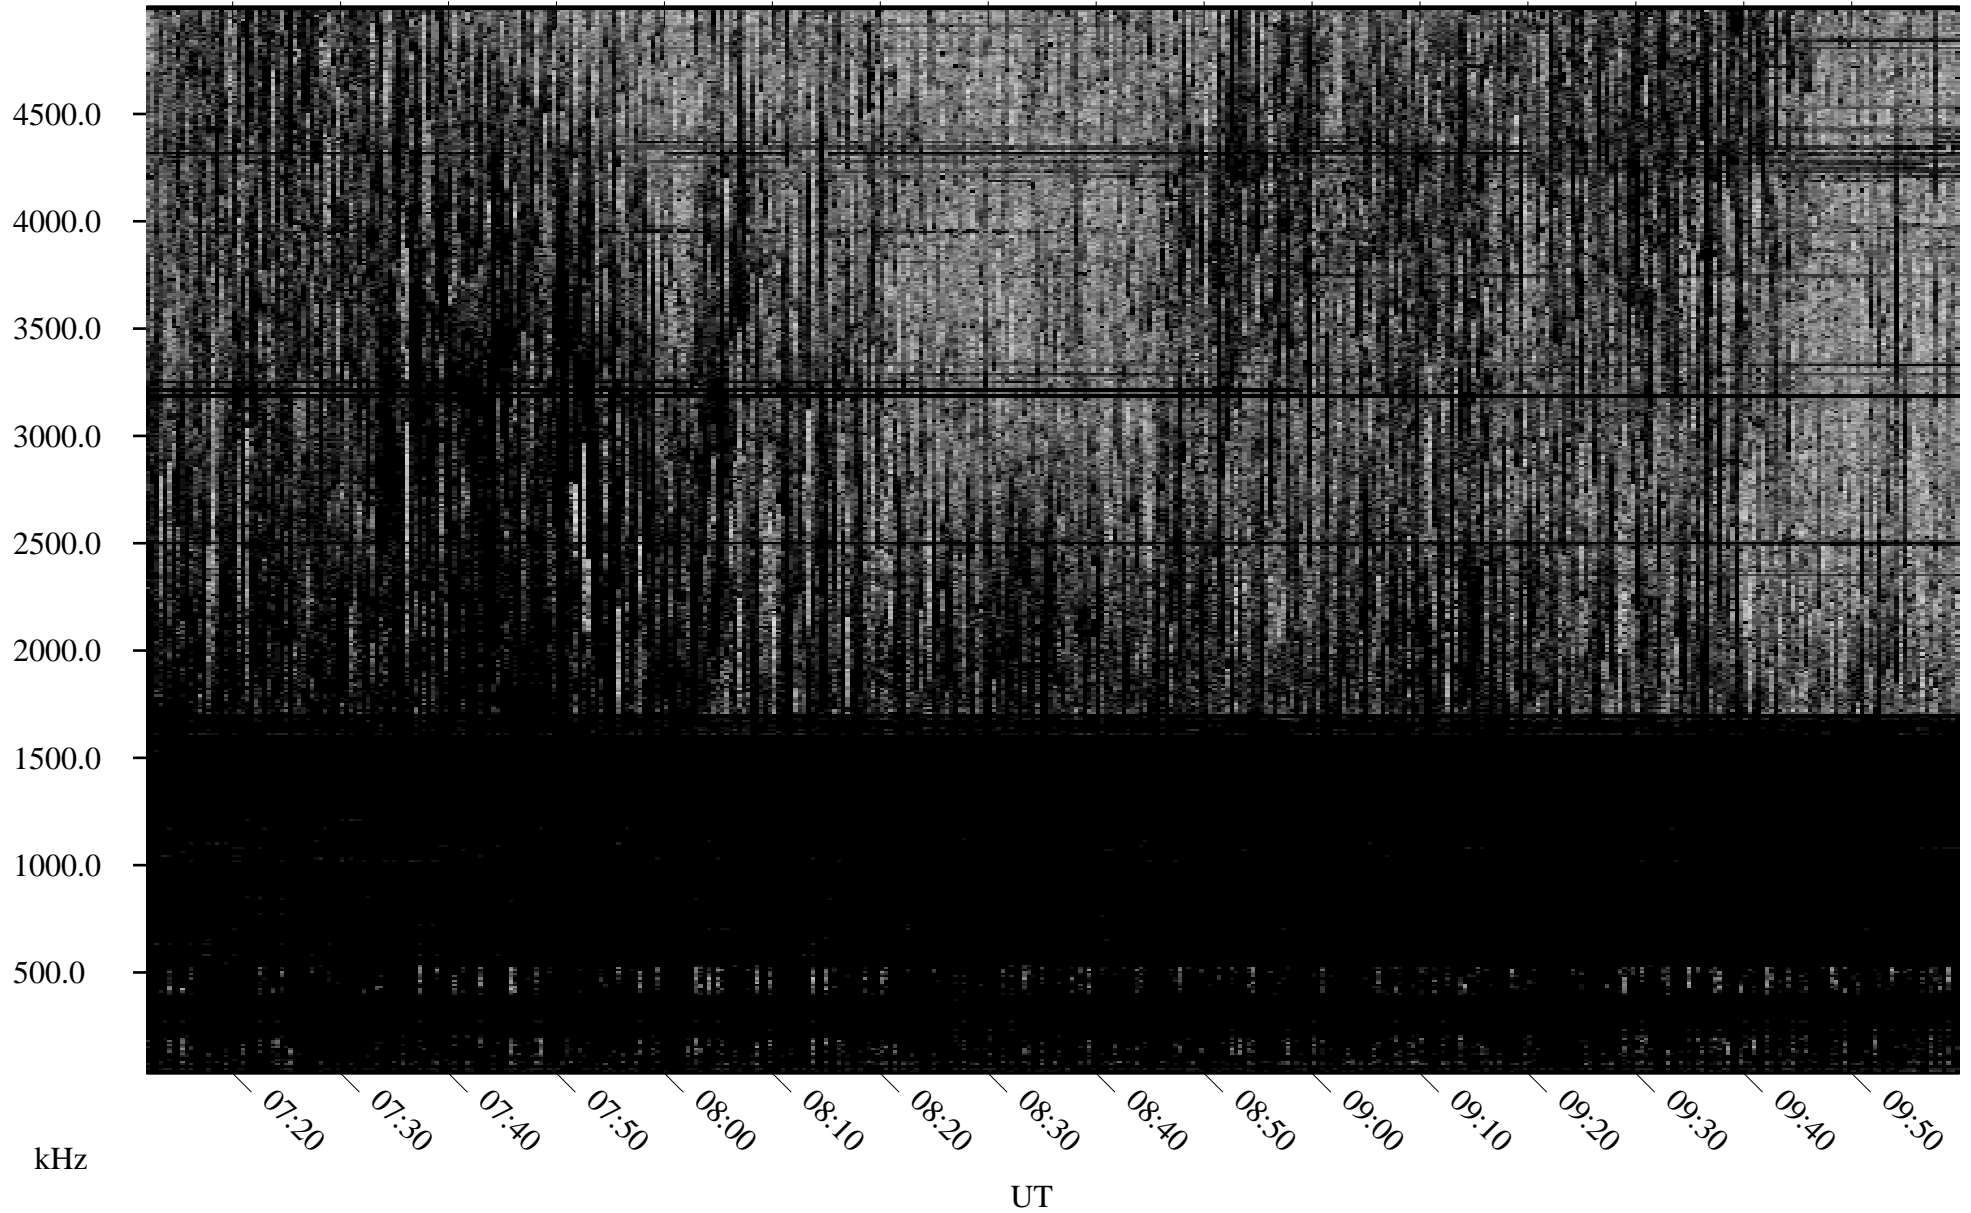

08/31/2009 Churchill, Manitoba

Linear Scale Black = 161 White = 15

ch09243l.r00SUm max_12

Page 1

08/31/2009 Churchill, Manitoba

Linear Scale Black = 161 White = 15

ch09243l.r00SUm max_12

Page 2

09/01/2009 Churchill, Manitoba

Linear Scale Black = 161 White = 15

ch09243l.r00SUm max_12

Page 3

09/01/2009 Churchill, Manitoba

Linear Scale Black = 161 White = 15

ch09243l.r00SUm max_12

Page 4

09/01/2009 Churchill, Manitoba

Linear Scale Black = 161 White = 15

ch09243l.r00SUm max_12

Page 5

09/01/2009 Churchill, Manitoba

Linear Scale Black = 161 White = 15

ch09243l.r00SUm max_12

Page 6

09/01/2009 Churchill, Manitoba

Linear Scale Black = 161 White = 15

ch09243l.r00SUm max_12

Page 7

09/01/2009 Churchill, Manitoba

Linear Scale Black = 161 White = 15

ch09243l.r00SUm max_12

Page 8