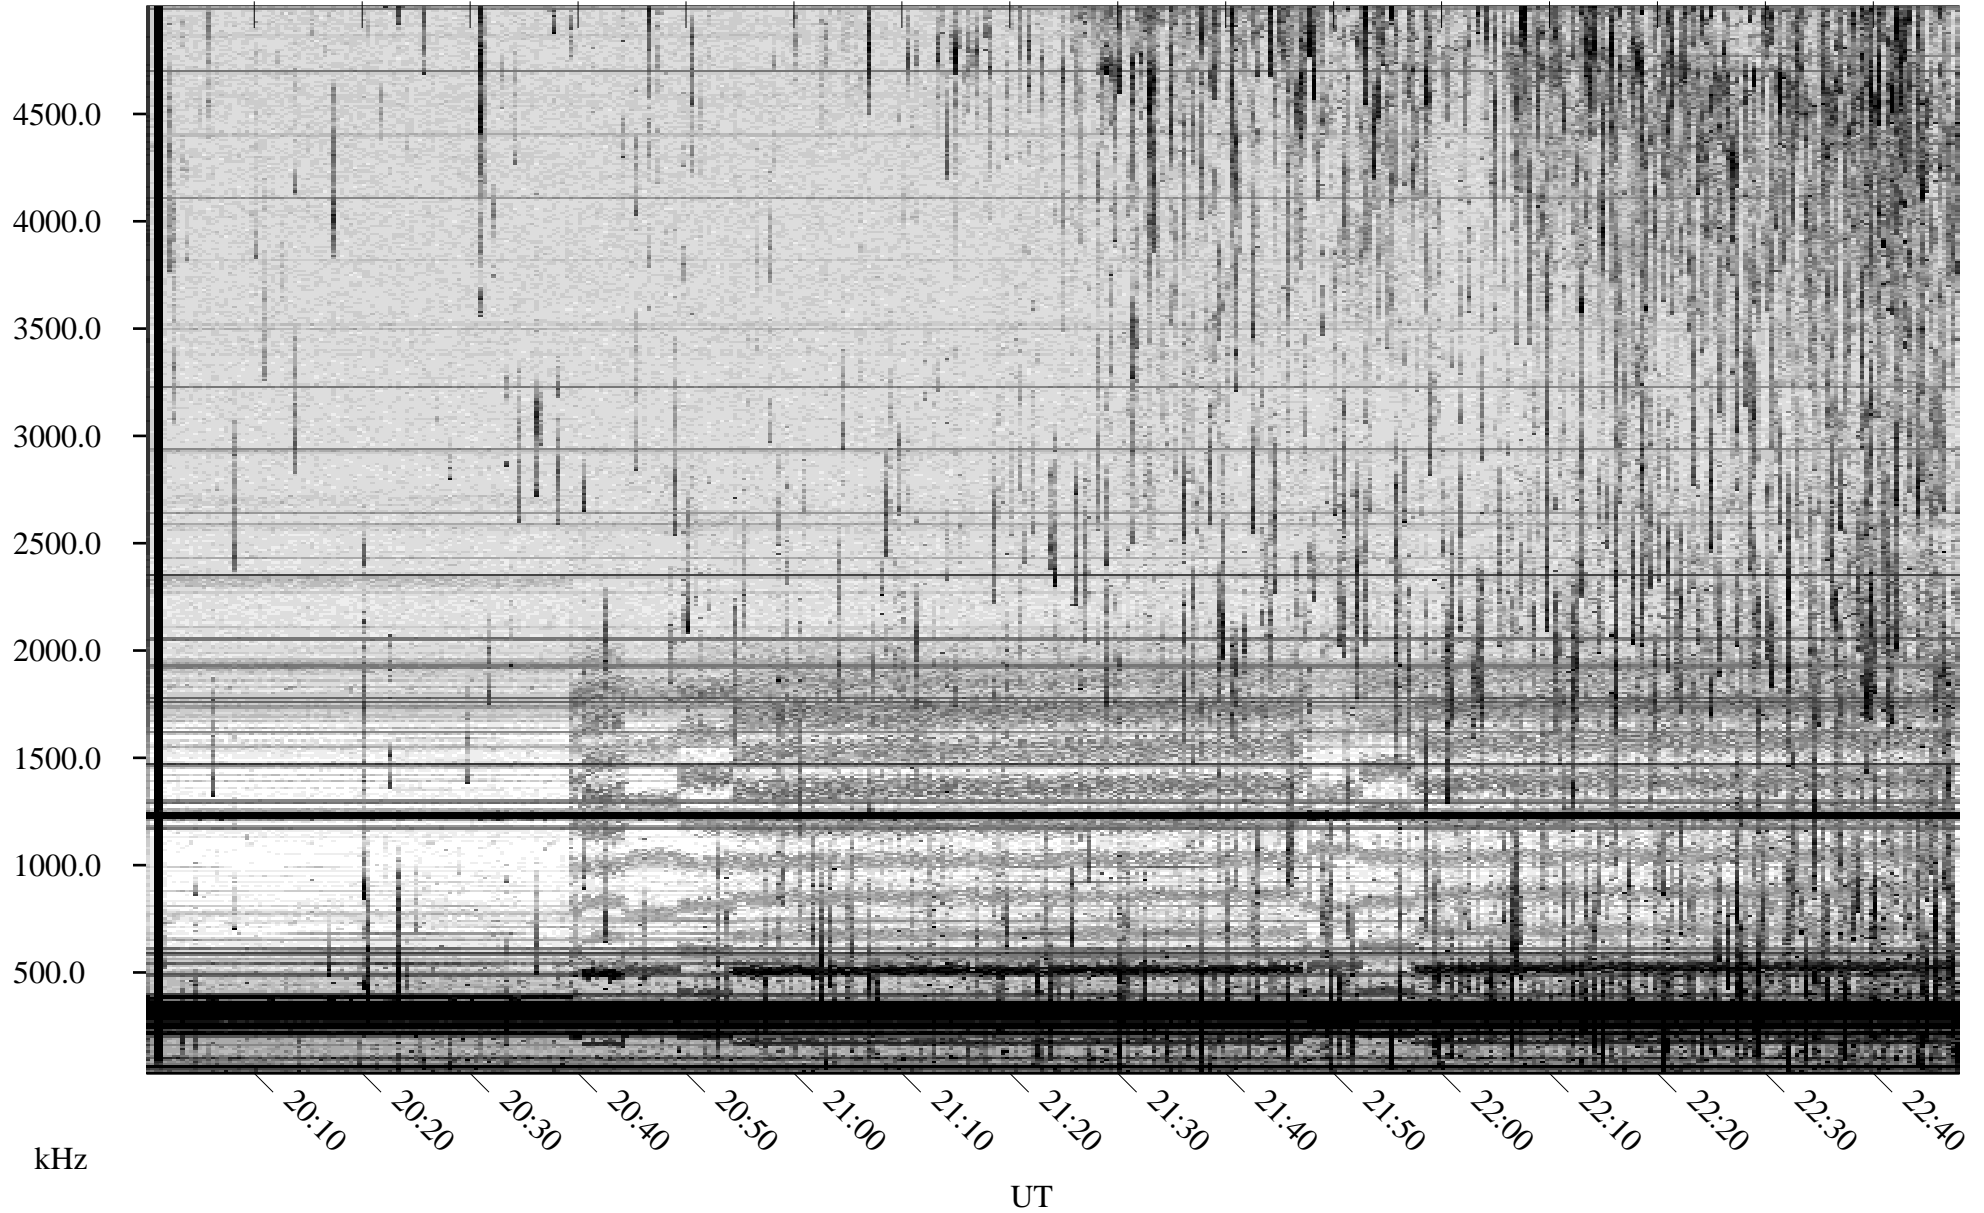

08/31/2009 Churchill, Manitoba

Linear Scale Black = 161 White = 15

ch09243l.r00SUm max_12

Page 1

08/31/2009 Churchill, Manitoba

Linear Scale Black = 161 White = 15

ch09243l.r00SUm max_12

Page 2

09/01/2009 Churchill, Manitoba

Linear Scale Black = 161 White = 15

ch09243l.r00SUm max_12

Page 3

09/01/2009 Churchill, Manitoba

Linear Scale Black = 161 White = 15

ch09243l.r00SUm max_12

Page 4

09/01/2009 Churchill, Manitoba

Linear Scale Black = 161 White = 15

ch09243l.r00SUm max_12

Page 5

09/01/2009 Churchill, Manitoba

Linear Scale Black = 161 White = 15

ch09243l.r00SUm max_12

Page 6

09/01/2009 Churchill, Manitoba

Linear Scale Black = 161 White = 15

ch09243l.r00SUm max_12

Page 7

09/01/2009 Churchill, Manitoba

Linear Scale Black = 161 White = 15

ch09243l.r00SUm max_12

Page 8