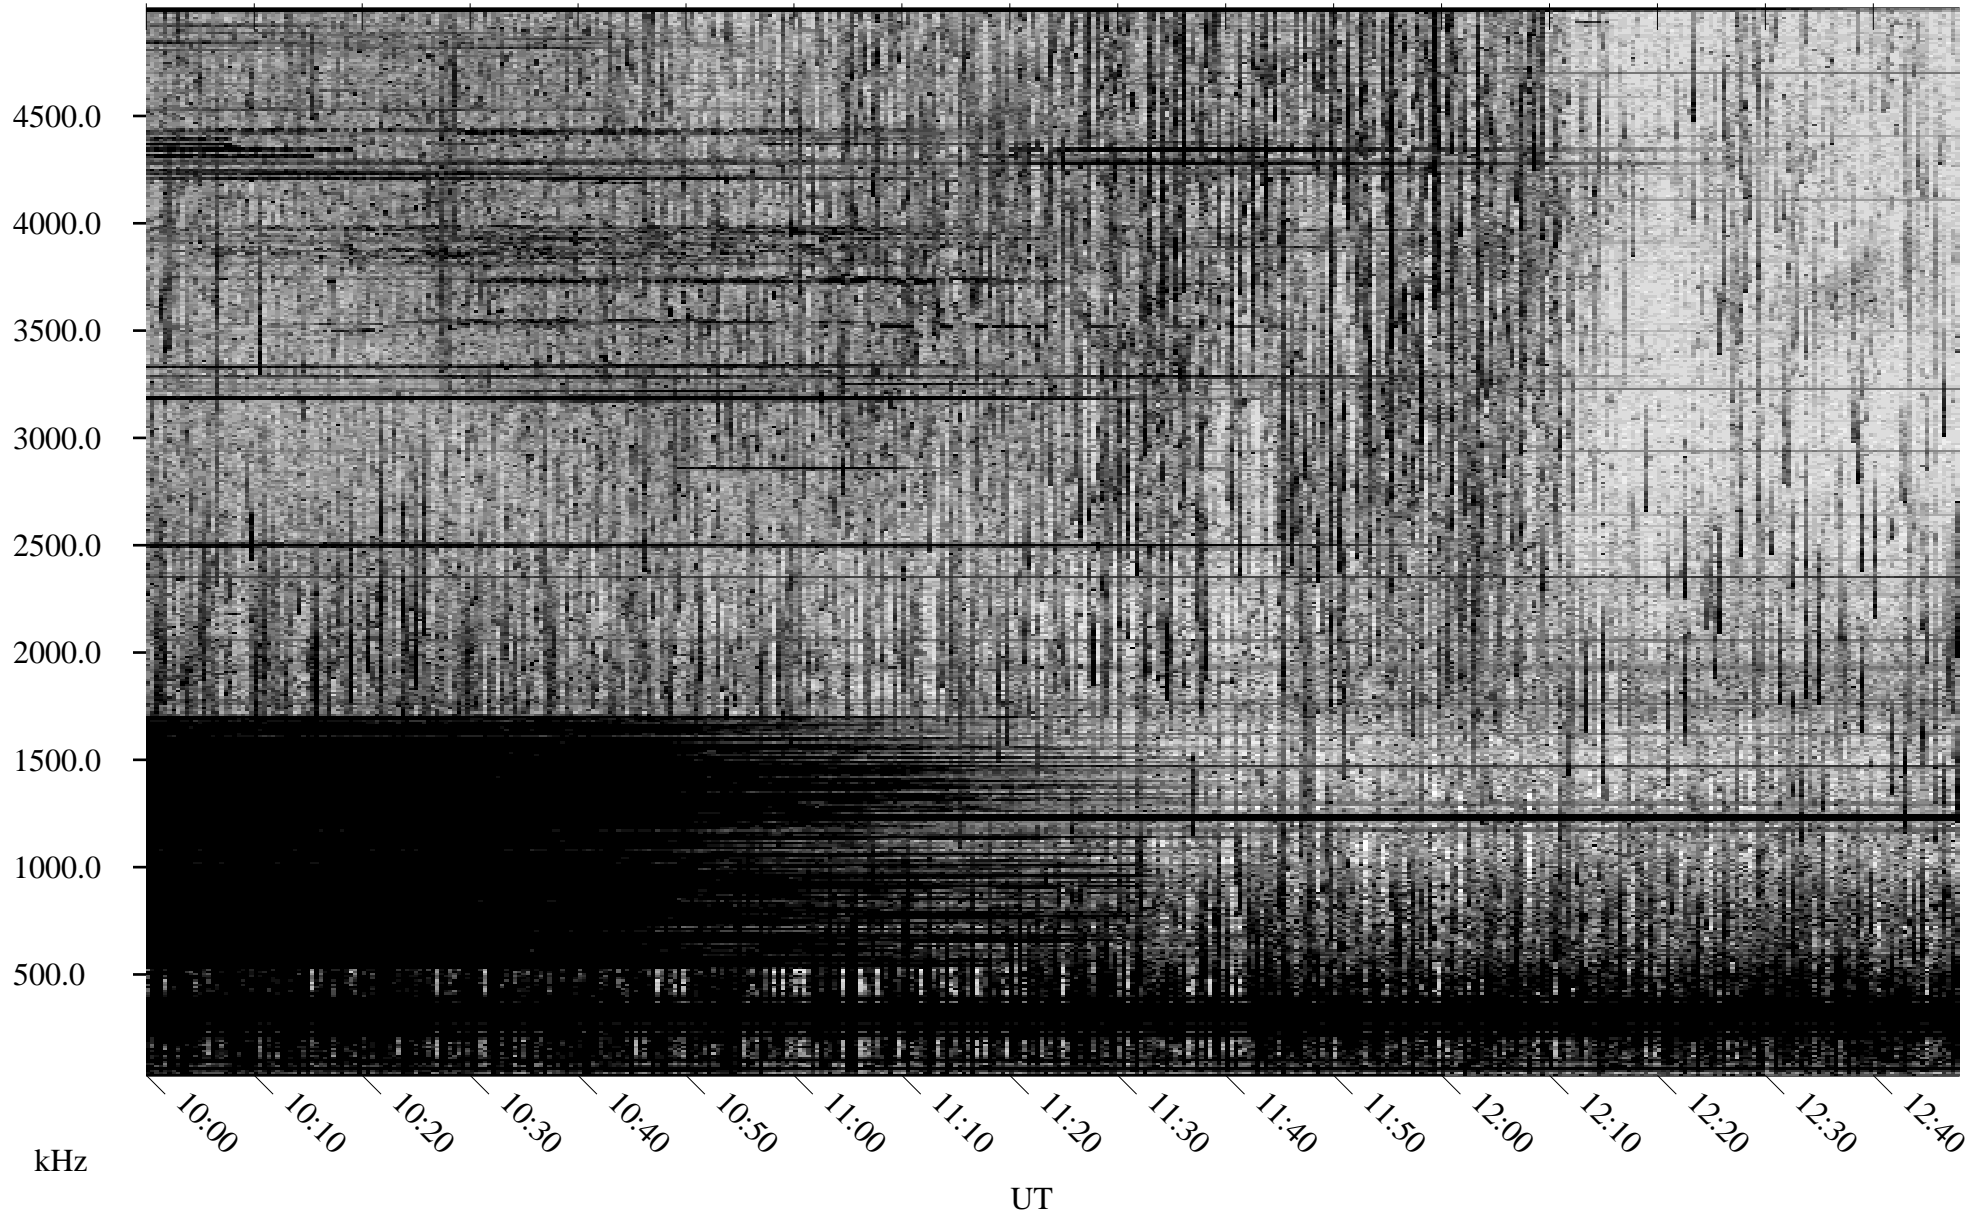

08/31/2009 Churchill, Manitoba

Linear Scale Black = 161 White = 15

ch09243l.r00SUm max_12

Page 1

08/31/2009 Churchill, Manitoba

Linear Scale Black = 161 White = 15

ch09243l.r00SUm max_12

Page 2

09/01/2009 Churchill, Manitoba

Linear Scale Black = 161 White = 15

ch09243l.r00SUm max_12

Page 3

09/01/2009 Churchill, Manitoba

Linear Scale Black = 161 White = 15

ch09243l.r00SUm max_12

Page 4

09/01/2009 Churchill, Manitoba

Linear Scale Black = 161 White = 15

ch09243l.r00SUm max_12

Page 5

09/01/2009 Churchill, Manitoba

Linear Scale Black = 161 White = 15

ch09243l.r00SUm max_12

Page 6

09/01/2009 Churchill, Manitoba

Linear Scale Black = 161 White = 15

ch09243l.r00SUm max_12

Page 7

09/01/2009 Churchill, Manitoba

Linear Scale Black = 161 White = 15

ch09243l.r00SUm max_12

Page 8