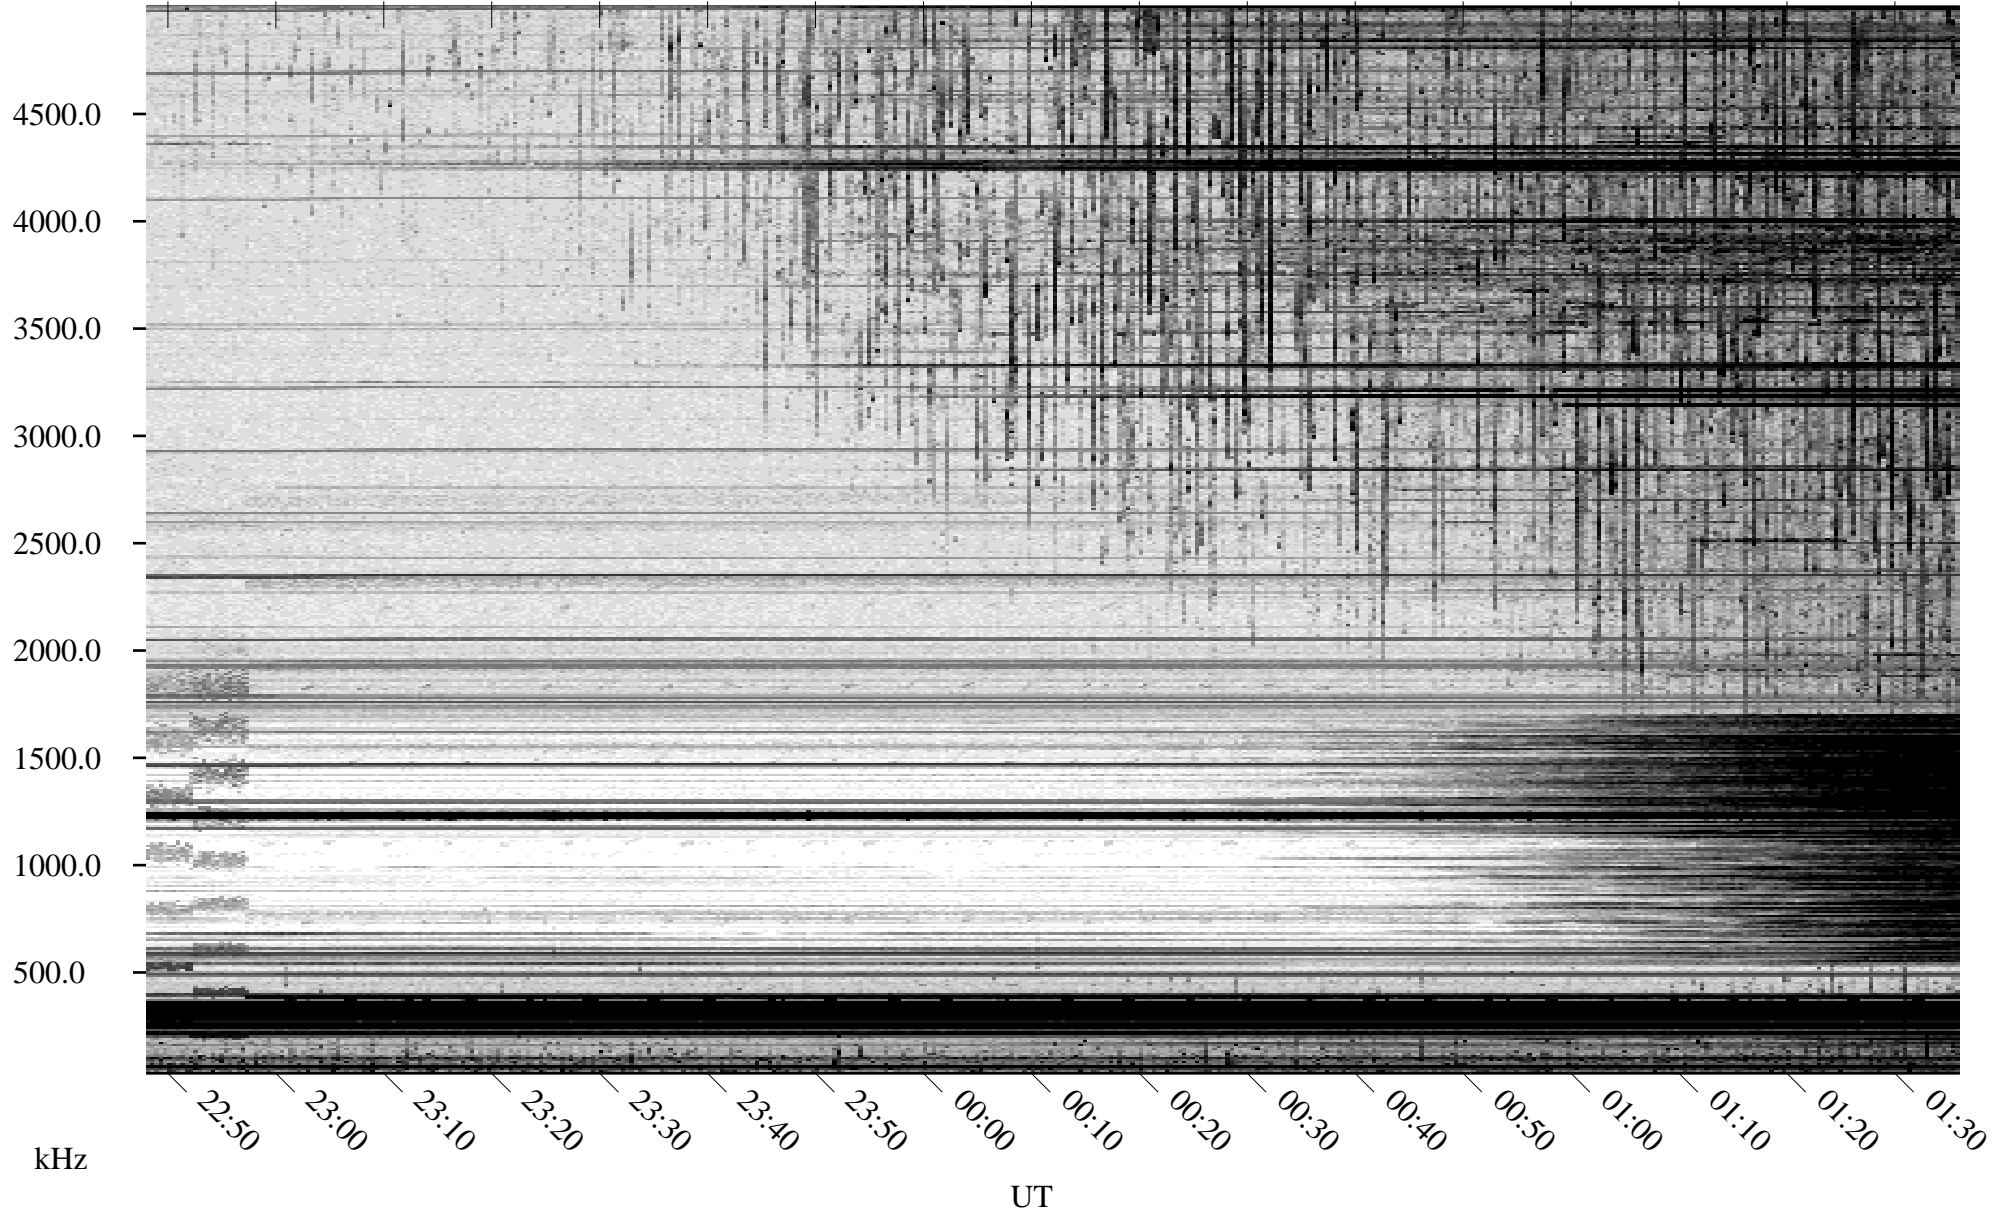

# 09/01/2009 Churchill, Manitoba

Linear Scale    Black = 161    White = 15

ch09244l.r01SUm max\_12

Page 1

# 09/01/2009 Churchill, Manitoba

Linear Scale    Black = 161    White = 15

ch09244l.r01SUm max\_12

Page 2

# 09/02/2009 Churchill, Manitoba

Linear Scale    Black = 161    White = 15

ch09244l.r01SUm max\_12

Page 3

09/02/2009 Churchill, Manitoba

Linear Scale Black = 161 White = 15

ch09244l.r01SUm max\_12

Page 4

# 09/02/2009 Churchill, Manitoba

Linear Scale    Black = 161    White = 15

ch09244l.r01SUm max\_12

Page 5