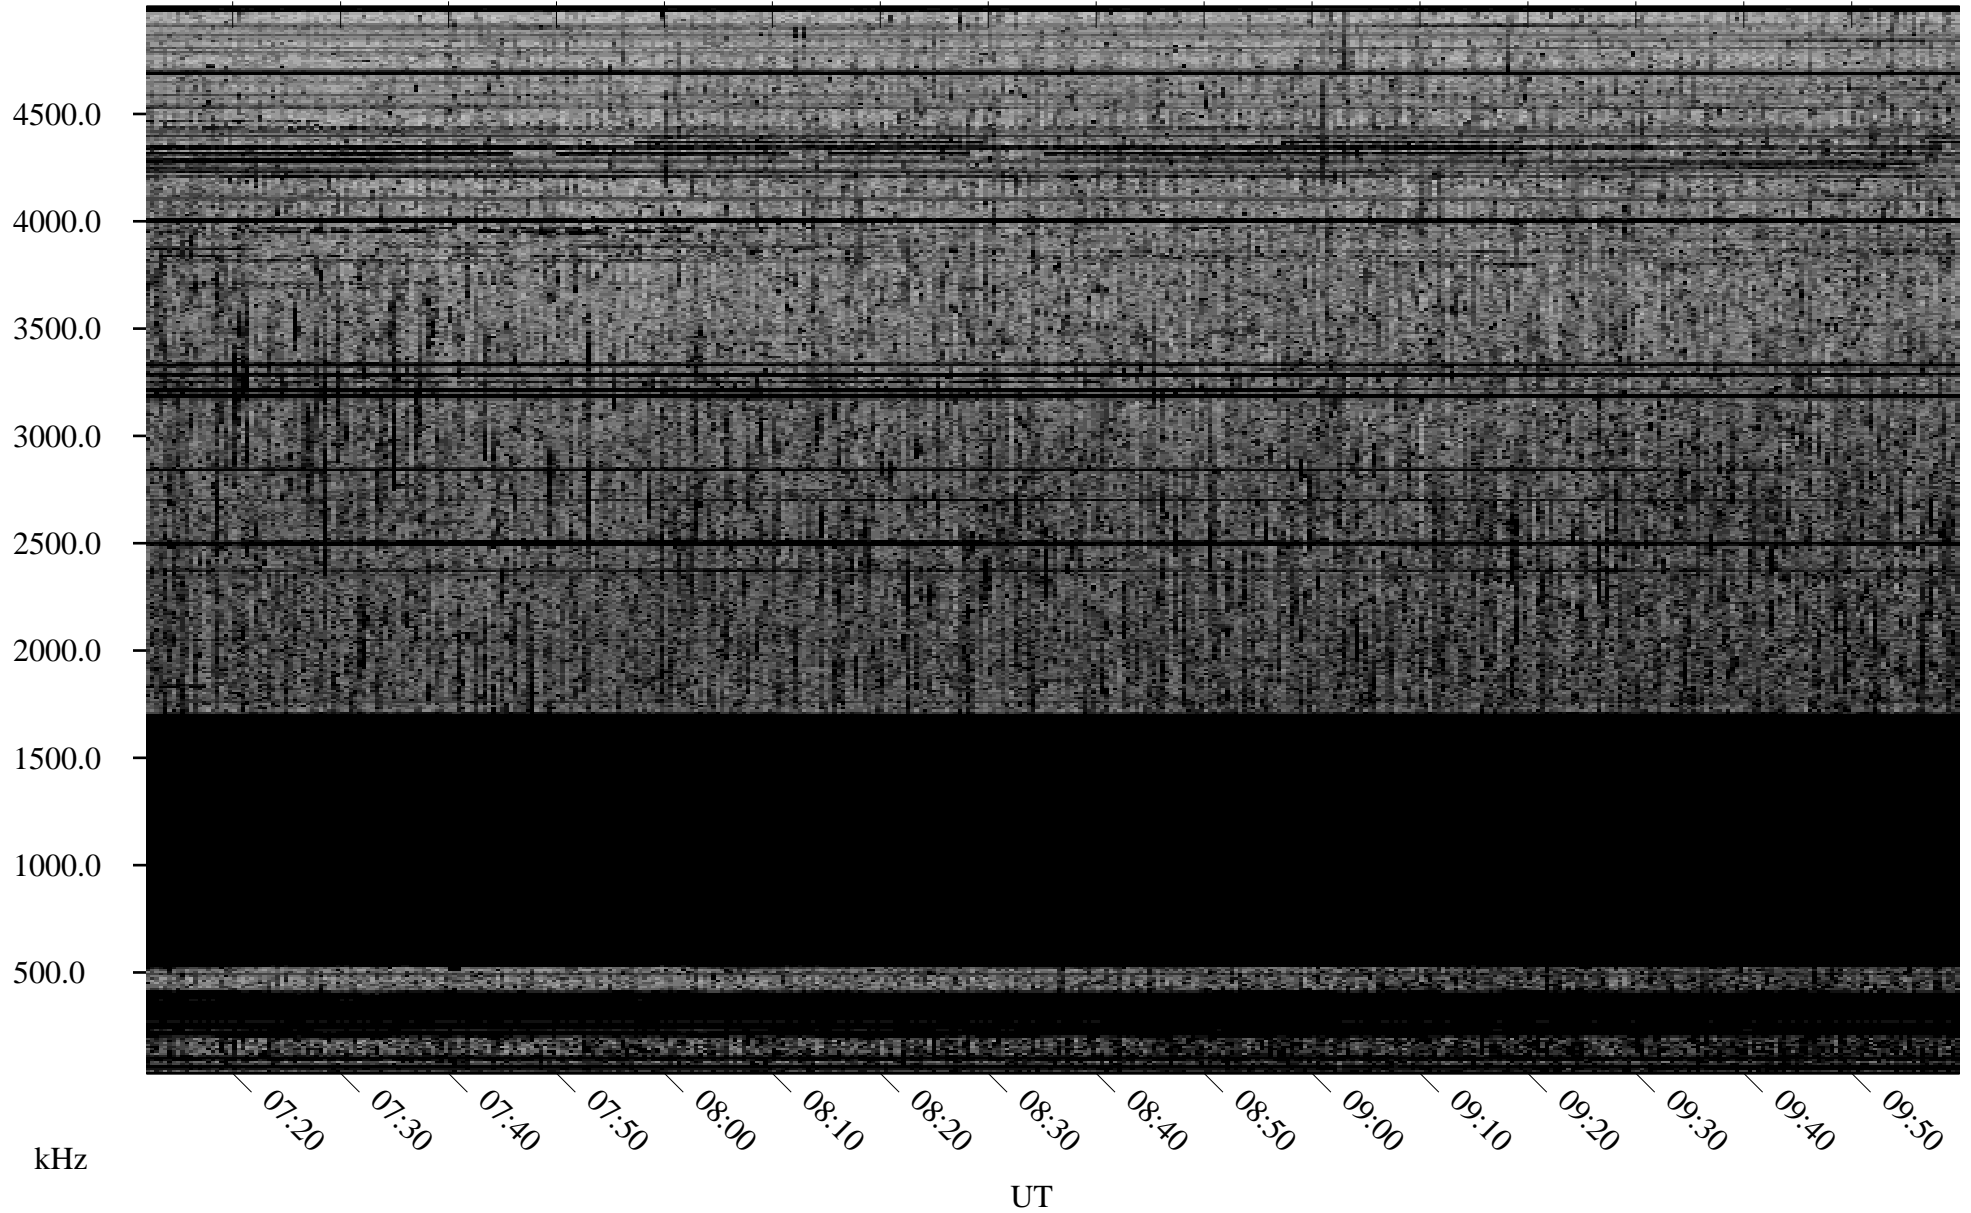

# 09/01/2009 Churchill, Manitoba

Linear Scale    Black = 161    White = 15

ch09244l.r01SUm max\_12

Page 2

# 09/02/2009 Churchill, Manitoba

Linear Scale    Black = 161    White = 15

ch09244l.r01SUm max\_12

Page 3

09/02/2009 Churchill, Manitoba

Linear Scale Black = 161 White = 15

ch09244l.r01SUm max\_12

Page 4

# 09/02/2009 Churchill, Manitoba

Linear Scale    Black = 161    White = 15

ch09244l.r01SUm max\_12

Page 5

# 09/02/2009 Churchill, Manitoba

Linear Scale    Black = 161    White = 15

ch09244l.r01SUm max\_12

Page 6