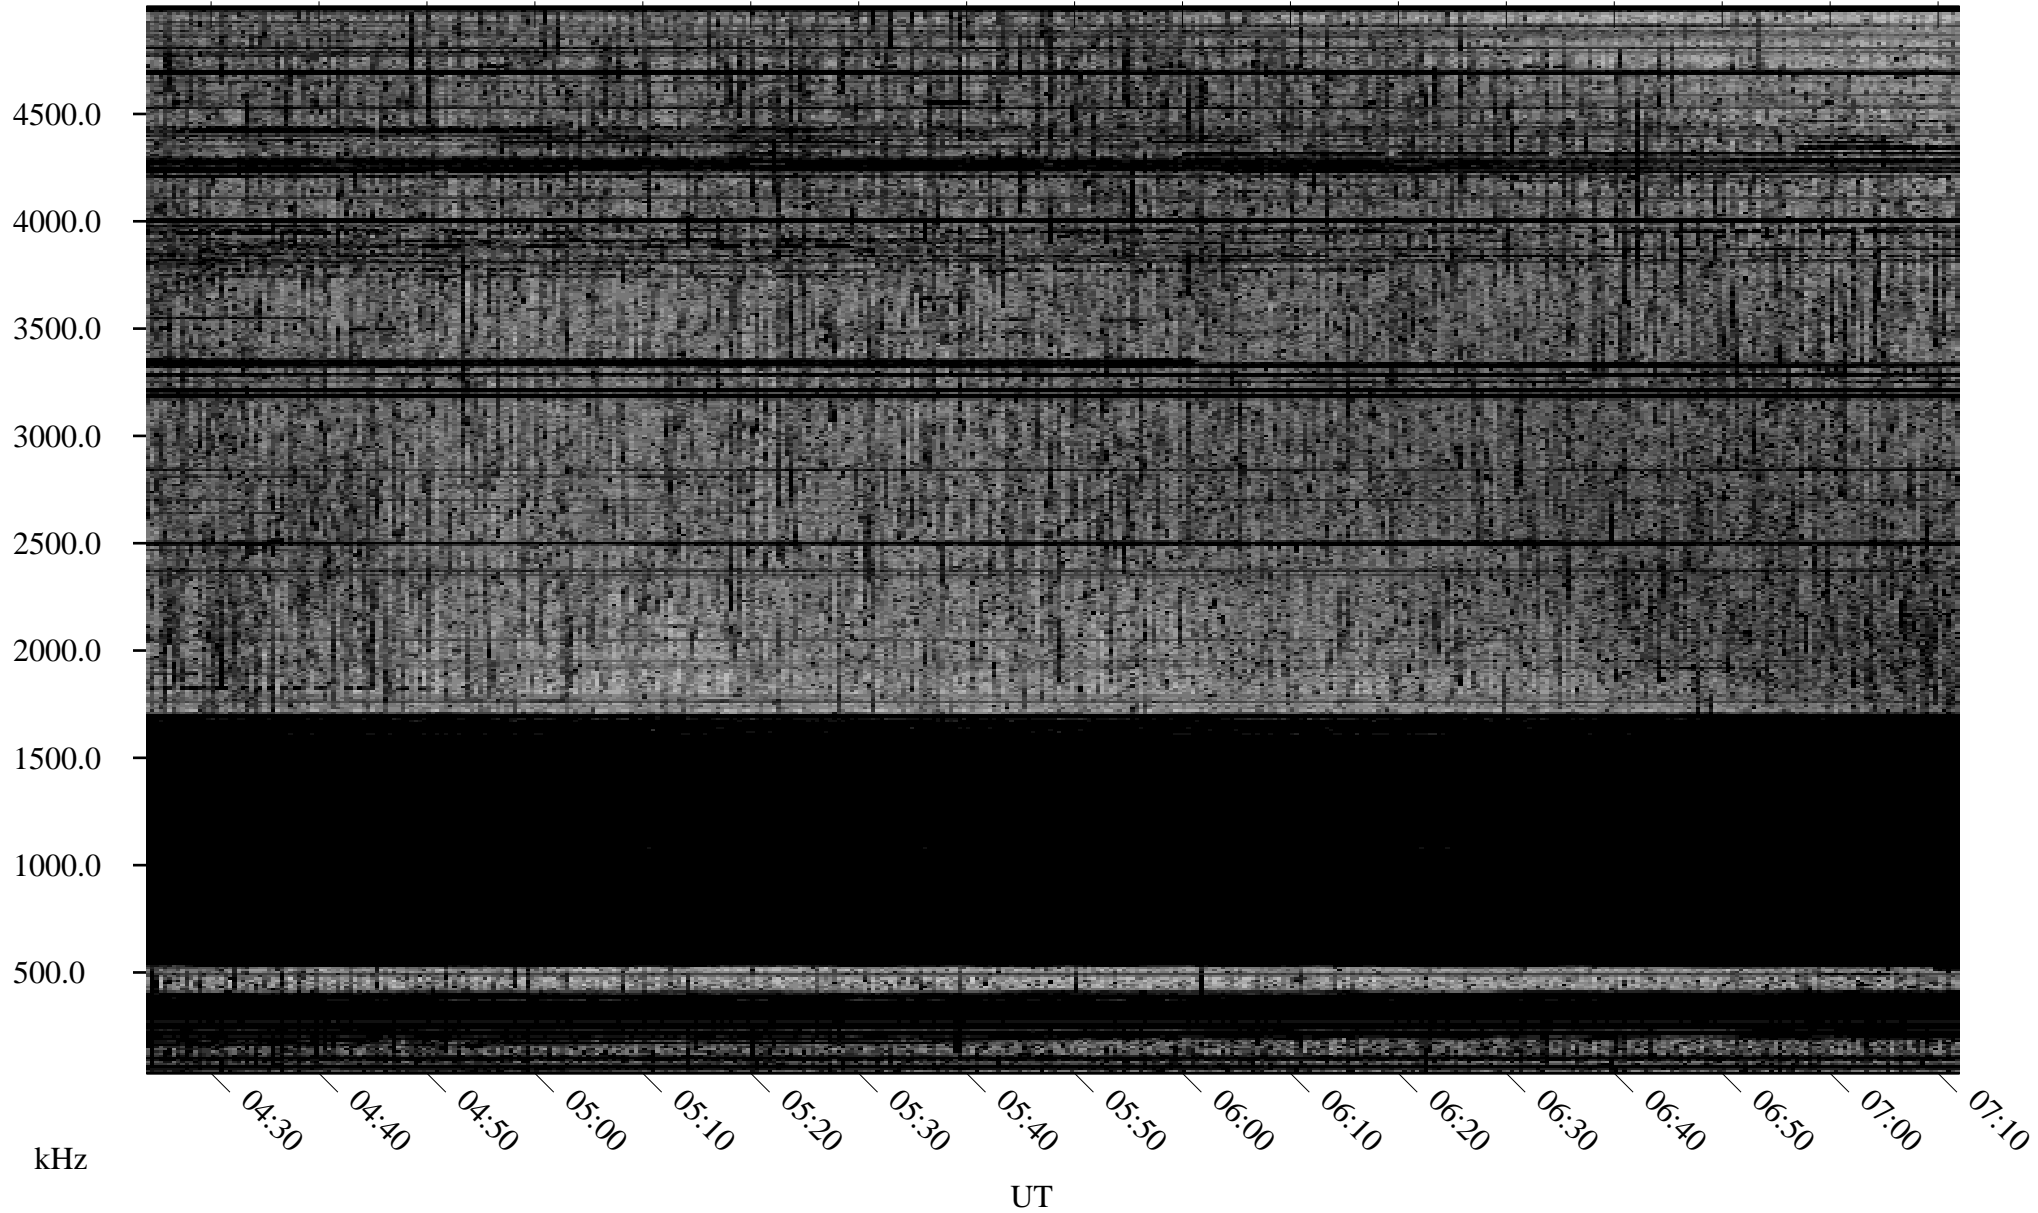

# 09/02/2009 Churchill, Manitoba

Linear Scale    Black = 161    White = 15

ch09244l.r01SUm max\_12

Page 3

09/02/2009 Churchill, Manitoba

Linear Scale Black = 161 White = 15

ch09244l.r01SUm max\_12

Page 4

# 09/02/2009 Churchill, Manitoba

Linear Scale    Black = 161    White = 15

ch09244l.r01SUm max\_12

Page 5

# 09/02/2009 Churchill, Manitoba

Linear Scale    Black = 161    White = 15

ch09244l.r01SUm max\_12

Page 6