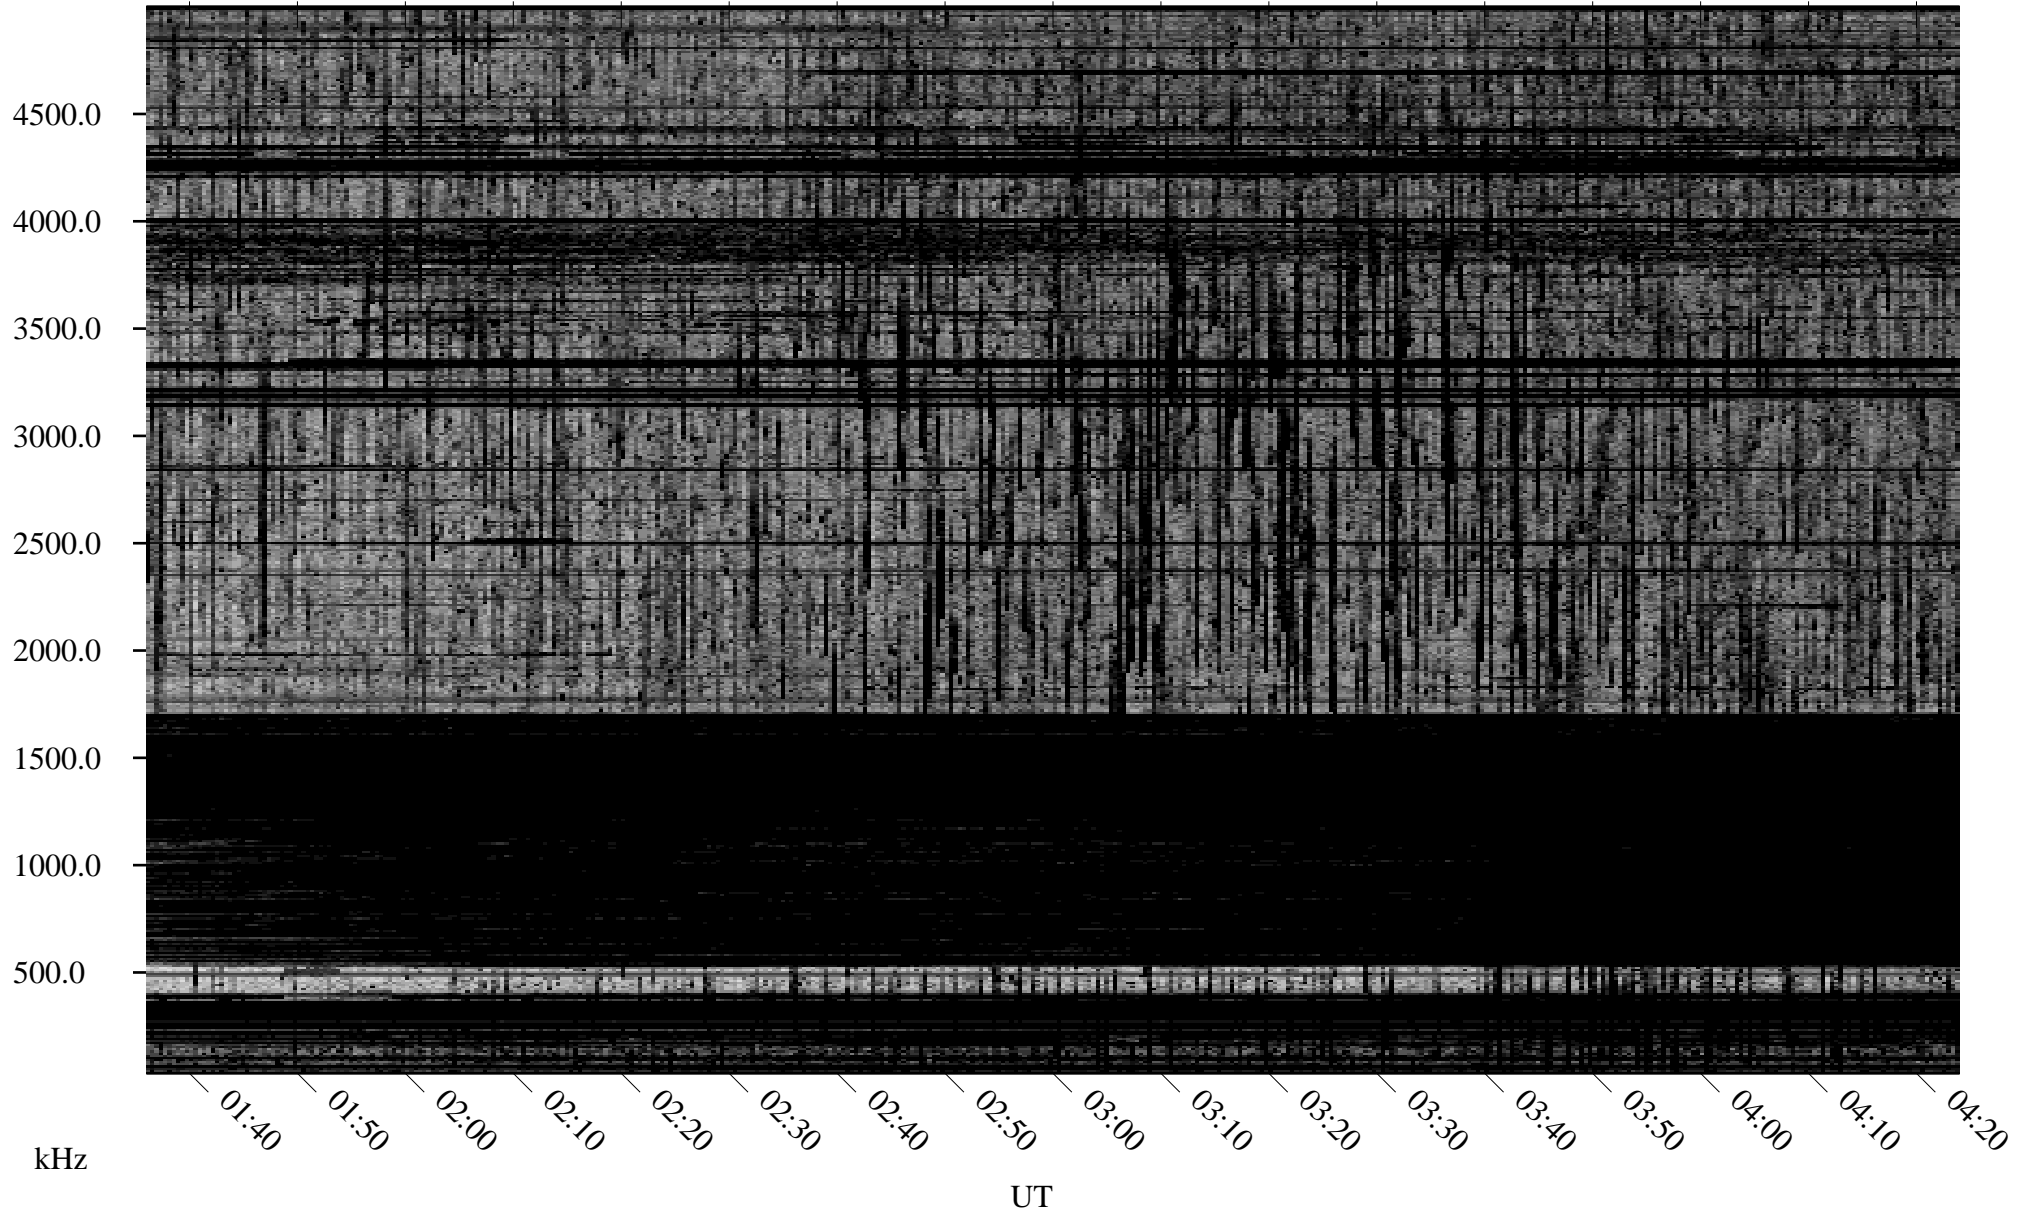

# 09/01/2009 Churchill, Manitoba

Linear Scale    Black = 161    White = 15

ch09244l.r01SUm max\_12

Page 1

# 09/01/2009 Churchill, Manitoba

Linear Scale    Black = 161    White = 15

ch09244l.r01SUm max\_12

Page 2

# 09/02/2009 Churchill, Manitoba

Linear Scale    Black = 161    White = 15

ch09244l.r01SUm max\_12

Page 3

09/02/2009 Churchill, Manitoba

Linear Scale Black = 161 White = 15

ch09244l.r01SUm max\_12

Page 4

# 09/02/2009 Churchill, Manitoba

Linear Scale    Black = 161    White = 15

ch09244l.r01SUm max\_12

Page 5