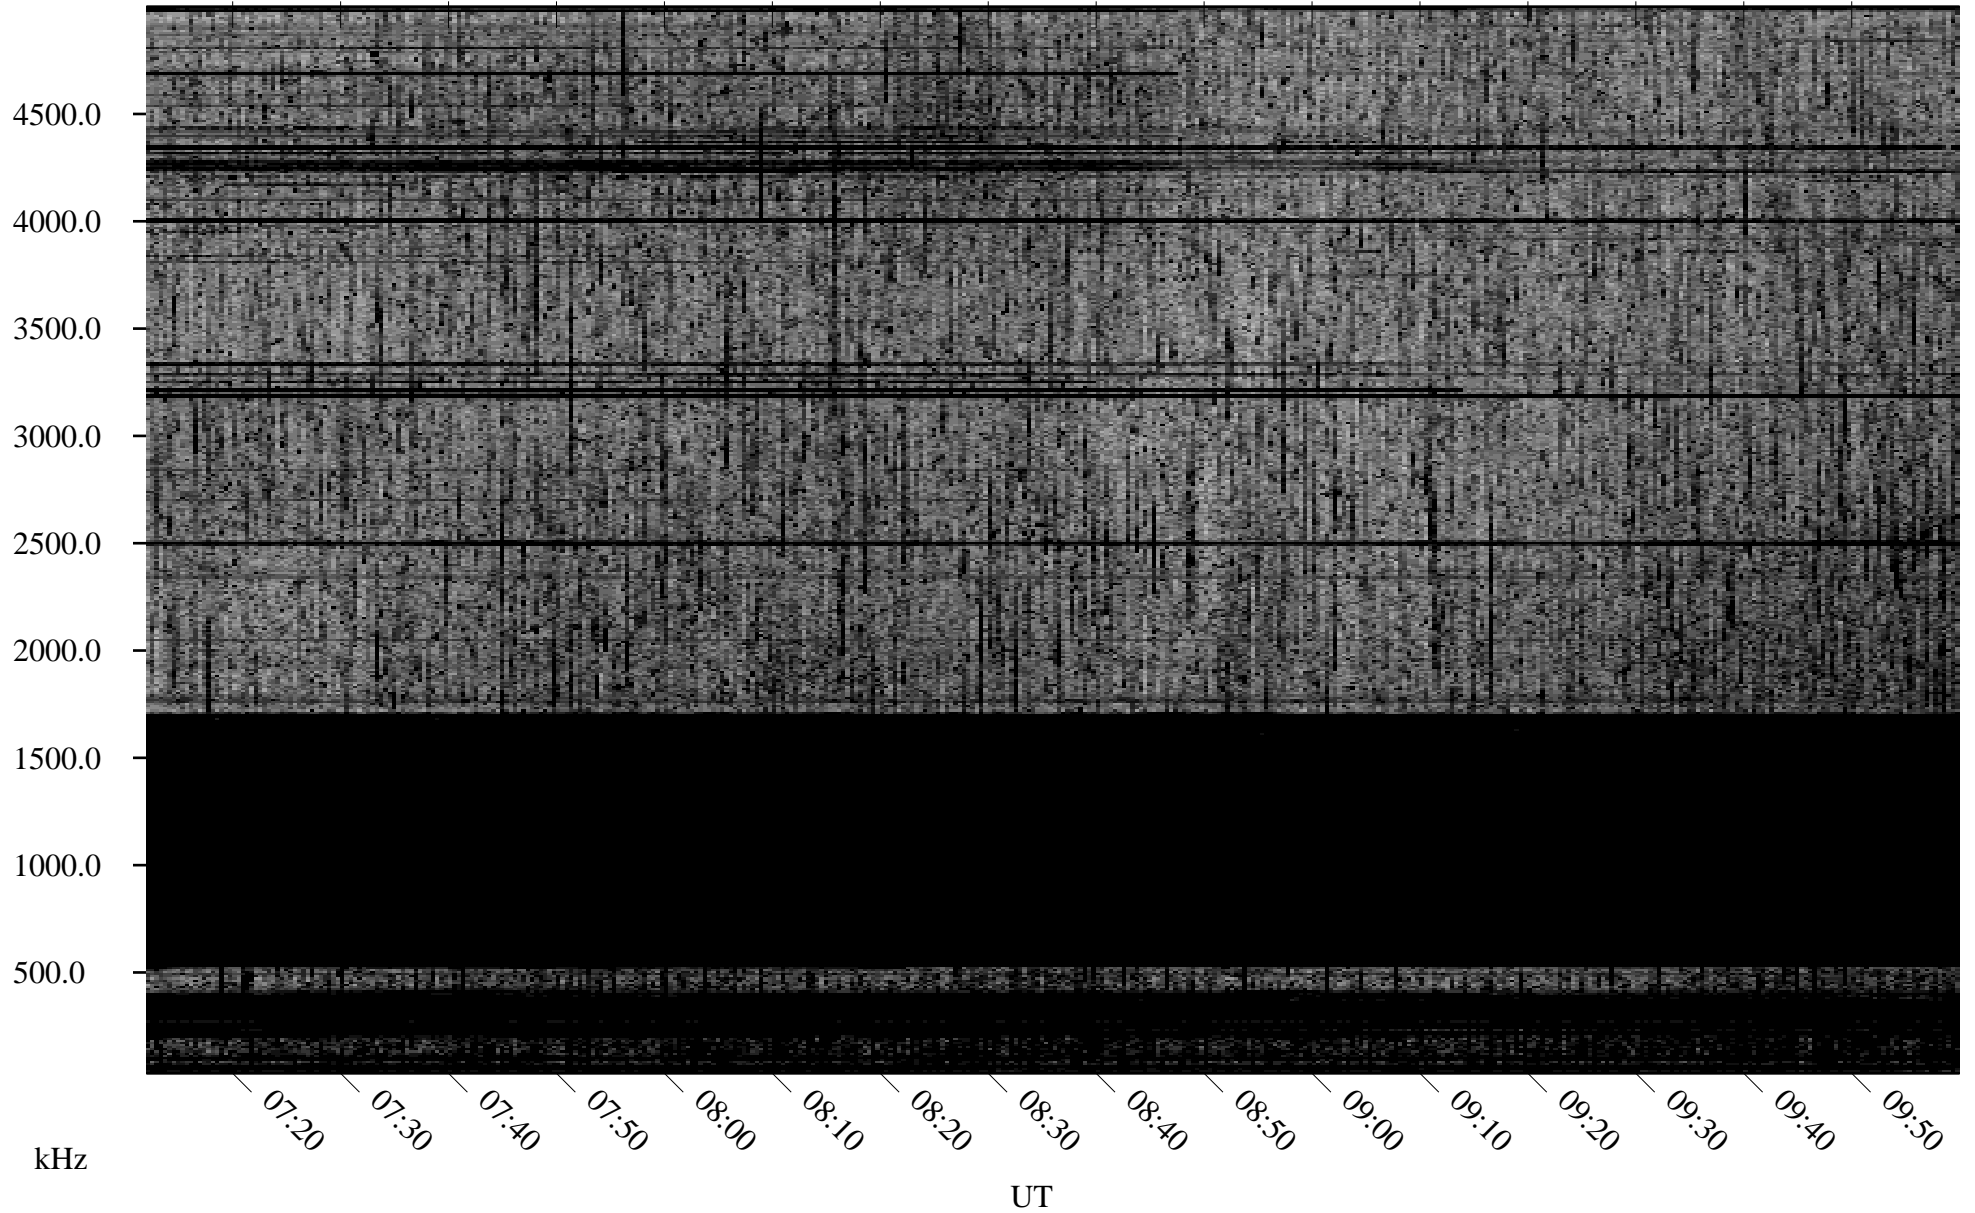

09/02/2009 Churchill, Manitoba

Linear Scale Black = 161 White = 15

ch092451.r00SUm max_12

Page 1

09/02/2009 Churchill, Manitoba

Linear Scale Black = 161 White = 15

ch092451.r00SUm max_12

Page 2

09/03/2009 Churchill, Manitoba

Linear Scale Black = 161 White = 15

ch092451.r00SUm max_12

Page 3

09/03/2009 Churchill, Manitoba

Linear Scale Black = 161 White = 15

ch092451.r00SUm max_12

Page 4

09/03/2009 Churchill, Manitoba

Linear Scale Black = 161 White = 15

ch092451.r00SUm max_12

Page 5

09/03/2009 Churchill, Manitoba

Linear Scale Black = 161 White = 15

ch092451.r00SUm max_12

Page 6

09/03/2009 Churchill, Manitoba

Linear Scale Black = 161 White = 15

ch092451.r00SUm max_12

Page 7

09/03/2009 Churchill, Manitoba

Linear Scale Black = 161 White = 15

ch092451.r00SUm max_12

Page 8