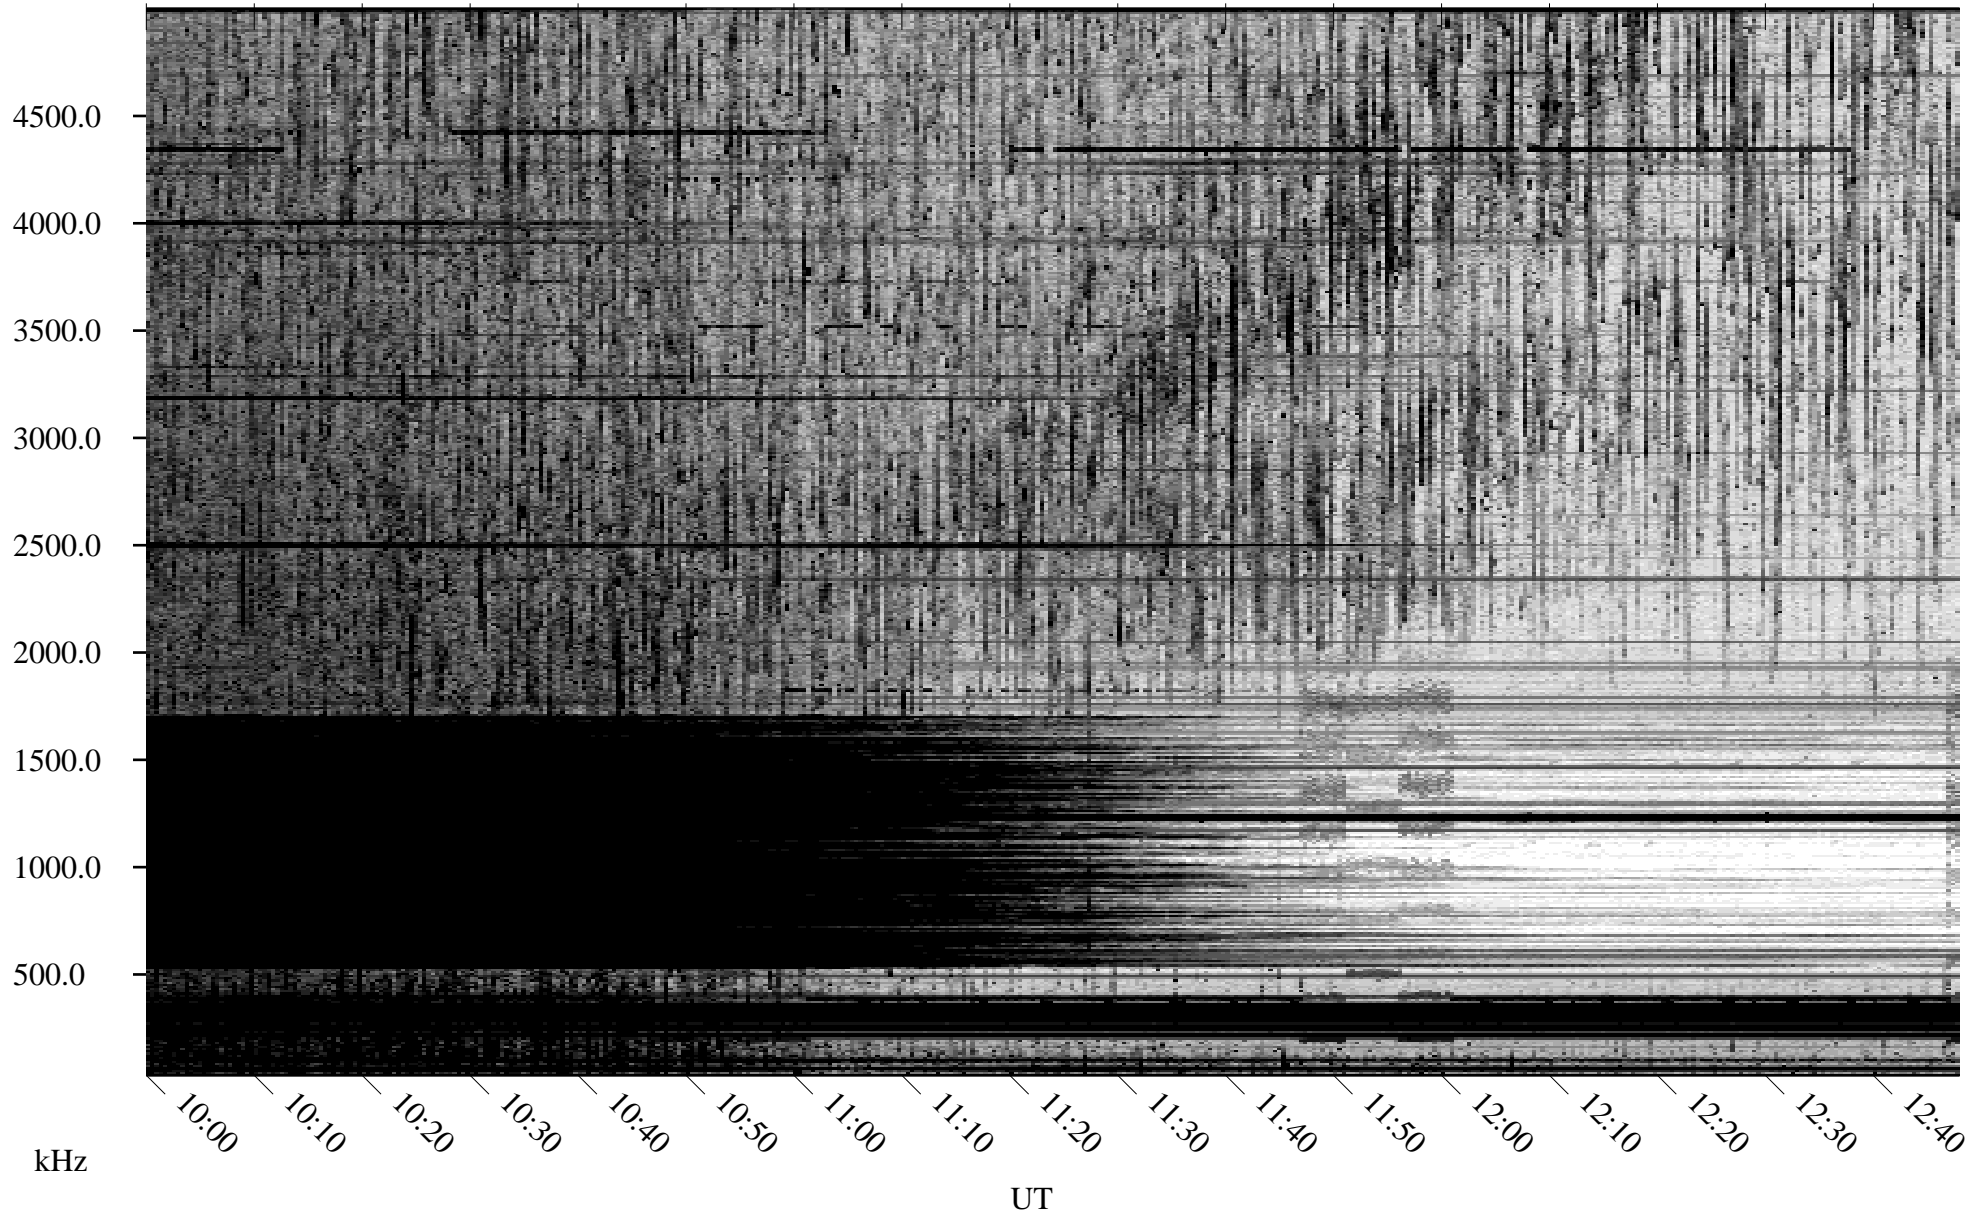

09/02/2009 Churchill, Manitoba

Linear Scale Black = 161 White = 15

ch092451.r00SUm max_12

Page 1

09/02/2009 Churchill, Manitoba

Linear Scale Black = 161 White = 15

ch092451.r00SUm max_12

Page 2

09/03/2009 Churchill, Manitoba

Linear Scale Black = 161 White = 15

ch092451.r00SUm max_12

Page 3

09/03/2009 Churchill, Manitoba

Linear Scale Black = 161 White = 15

ch092451.r00SUm max_12

Page 4

09/03/2009 Churchill, Manitoba

Linear Scale Black = 161 White = 15

ch092451.r00SUm max_12

Page 5

09/03/2009 Churchill, Manitoba

Linear Scale Black = 161 White = 15

ch092451.r00SUm max_12

Page 6

09/03/2009 Churchill, Manitoba

Linear Scale Black = 161 White = 15

ch092451.r00SUm max_12

Page 7

09/03/2009 Churchill, Manitoba

Linear Scale Black = 161 White = 15

ch092451.r00SUm max_12

Page 8