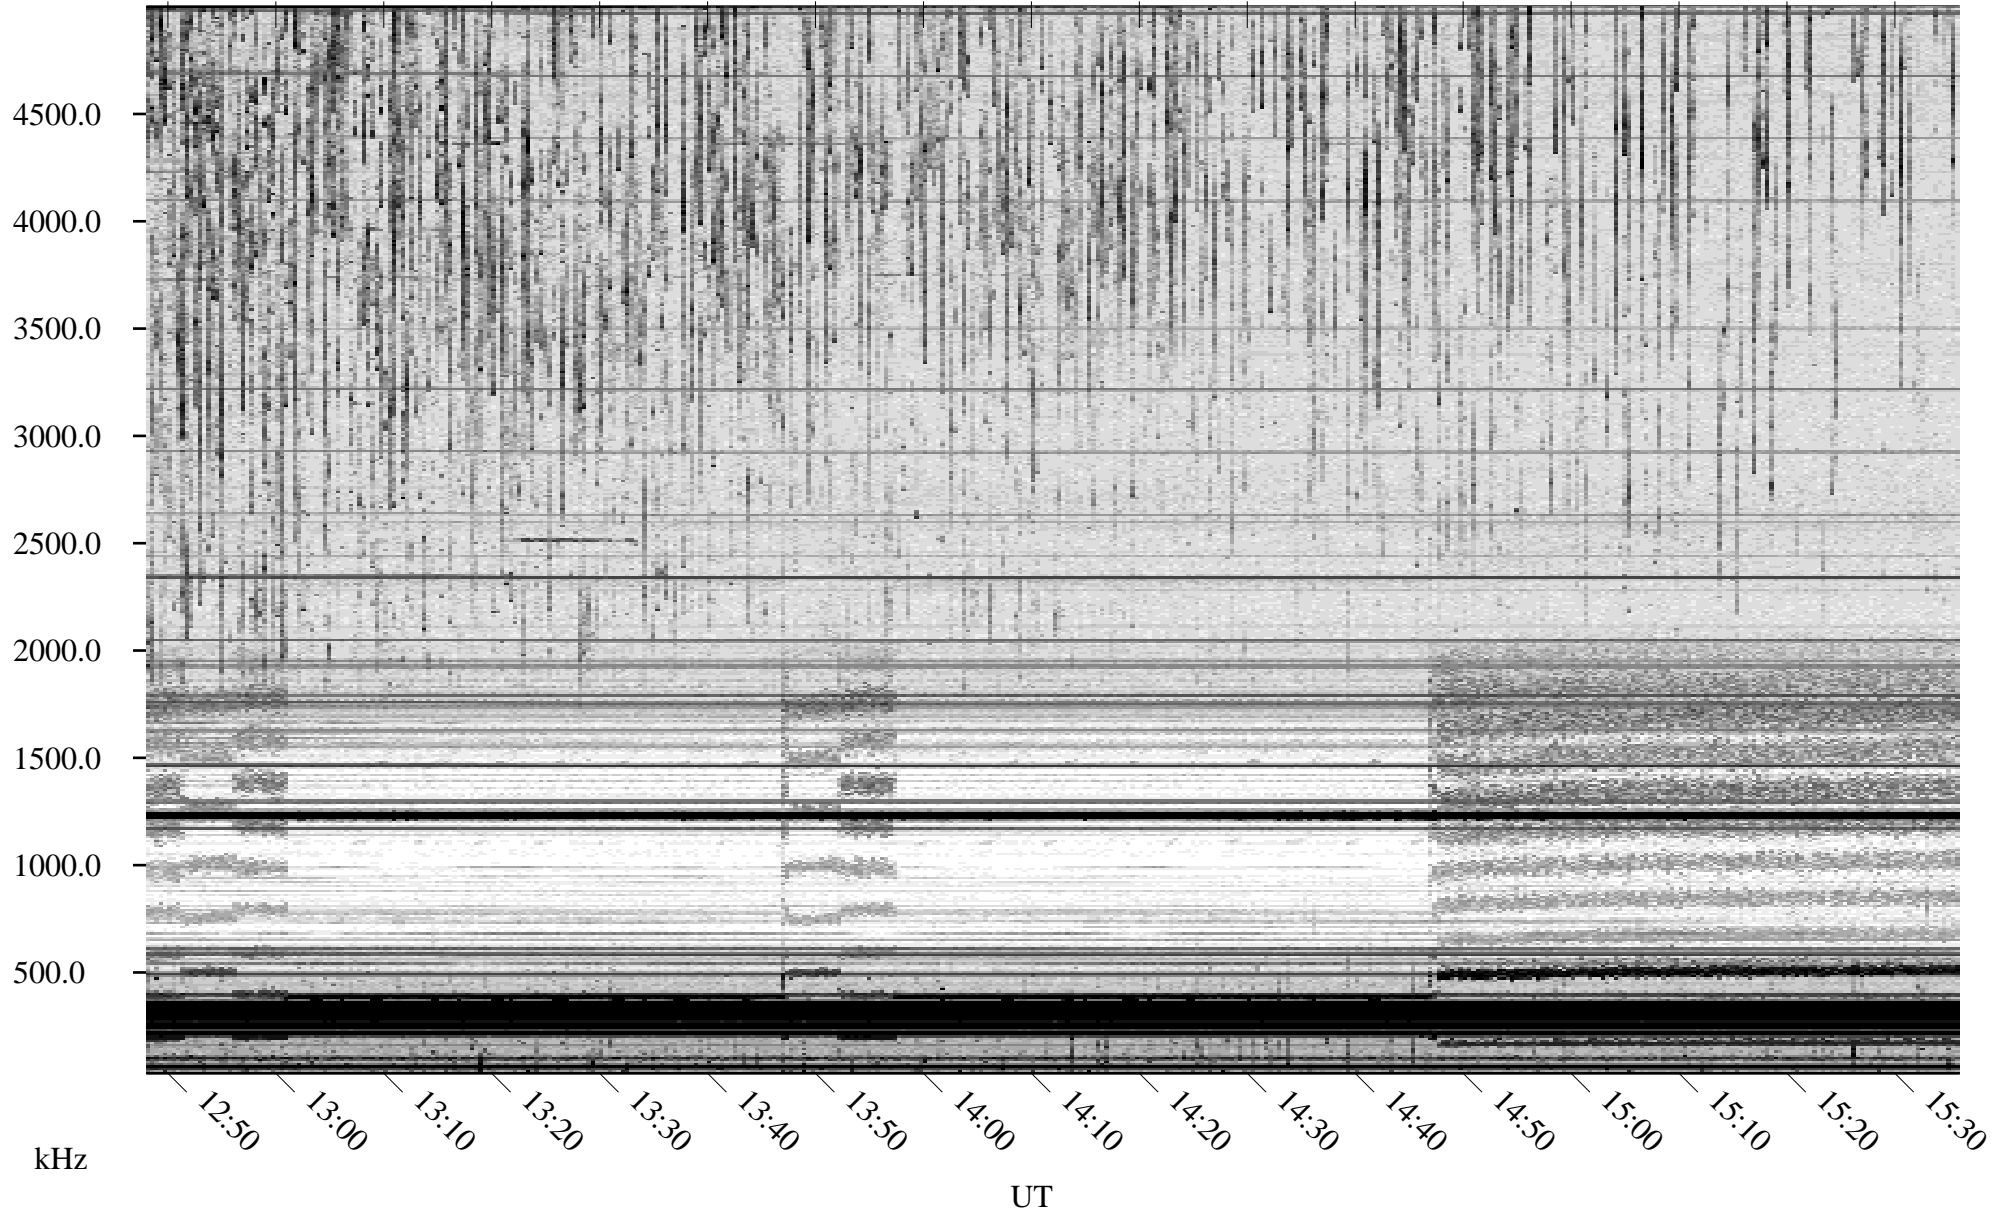

09/02/2009 Churchill, Manitoba

Linear Scale Black = 161 White = 15

ch092451.r00SUm max_12

Page 1

09/02/2009 Churchill, Manitoba

Linear Scale Black = 161 White = 15

ch092451.r00SUm max_12

Page 2

09/03/2009 Churchill, Manitoba

Linear Scale Black = 161 White = 15

ch092451.r00SUm max_12

Page 3

09/03/2009 Churchill, Manitoba

Linear Scale Black = 161 White = 15

ch092451.r00SUm max_12

Page 4

09/03/2009 Churchill, Manitoba

Linear Scale Black = 161 White = 15

ch092451.r00SUm max_12

Page 5

09/03/2009 Churchill, Manitoba

Linear Scale Black = 161 White = 15

ch092451.r00SUm max_12

Page 6

09/03/2009 Churchill, Manitoba

Linear Scale Black = 161 White = 15

ch092451.r00SUm max_12

Page 7

09/03/2009 Churchill, Manitoba

Linear Scale Black = 161 White = 15

ch092451.r00SUm max_12

Page 8