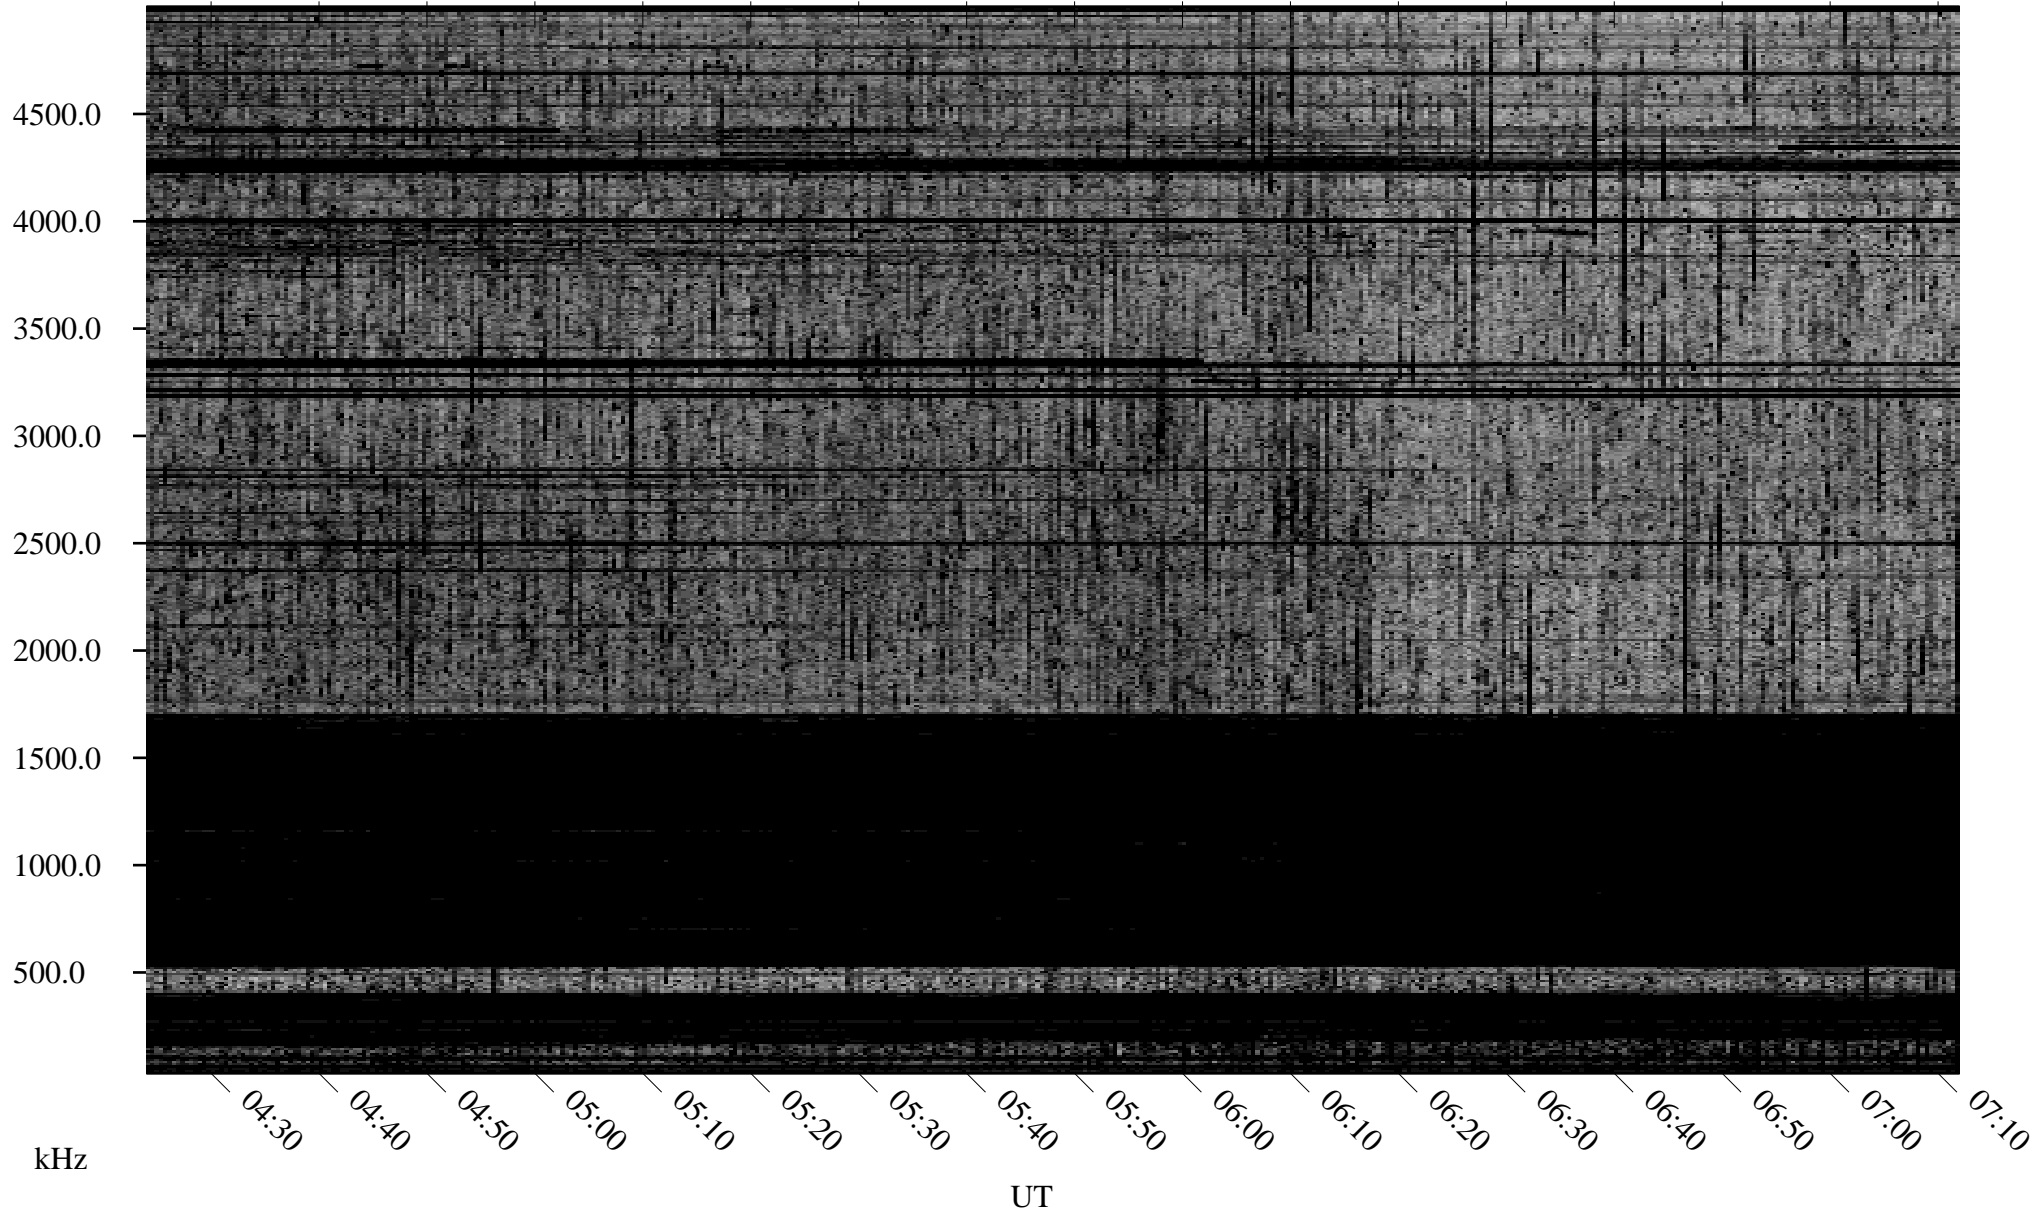

09/02/2009 Churchill, Manitoba

Linear Scale Black = 161 White = 15

ch092451.r00SUm max_12

Page 1

09/02/2009 Churchill, Manitoba

Linear Scale Black = 161 White = 15

ch092451.r00SUm max_12

Page 2

09/03/2009 Churchill, Manitoba

Linear Scale Black = 161 White = 15

ch092451.r00SUm max_12

Page 3

09/03/2009 Churchill, Manitoba

Linear Scale Black = 161 White = 15

ch092451.r00SUm max_12

Page 4

09/03/2009 Churchill, Manitoba

Linear Scale Black = 161 White = 15

ch092451.r00SUm max_12

Page 5

09/03/2009 Churchill, Manitoba

Linear Scale Black = 161 White = 15

ch092451.r00SUm max_12

Page 6

09/03/2009 Churchill, Manitoba

Linear Scale Black = 161 White = 15

ch092451.r00SUm max_12

Page 7

09/03/2009 Churchill, Manitoba

Linear Scale Black = 161 White = 15

ch092451.r00SUm max_12

Page 8