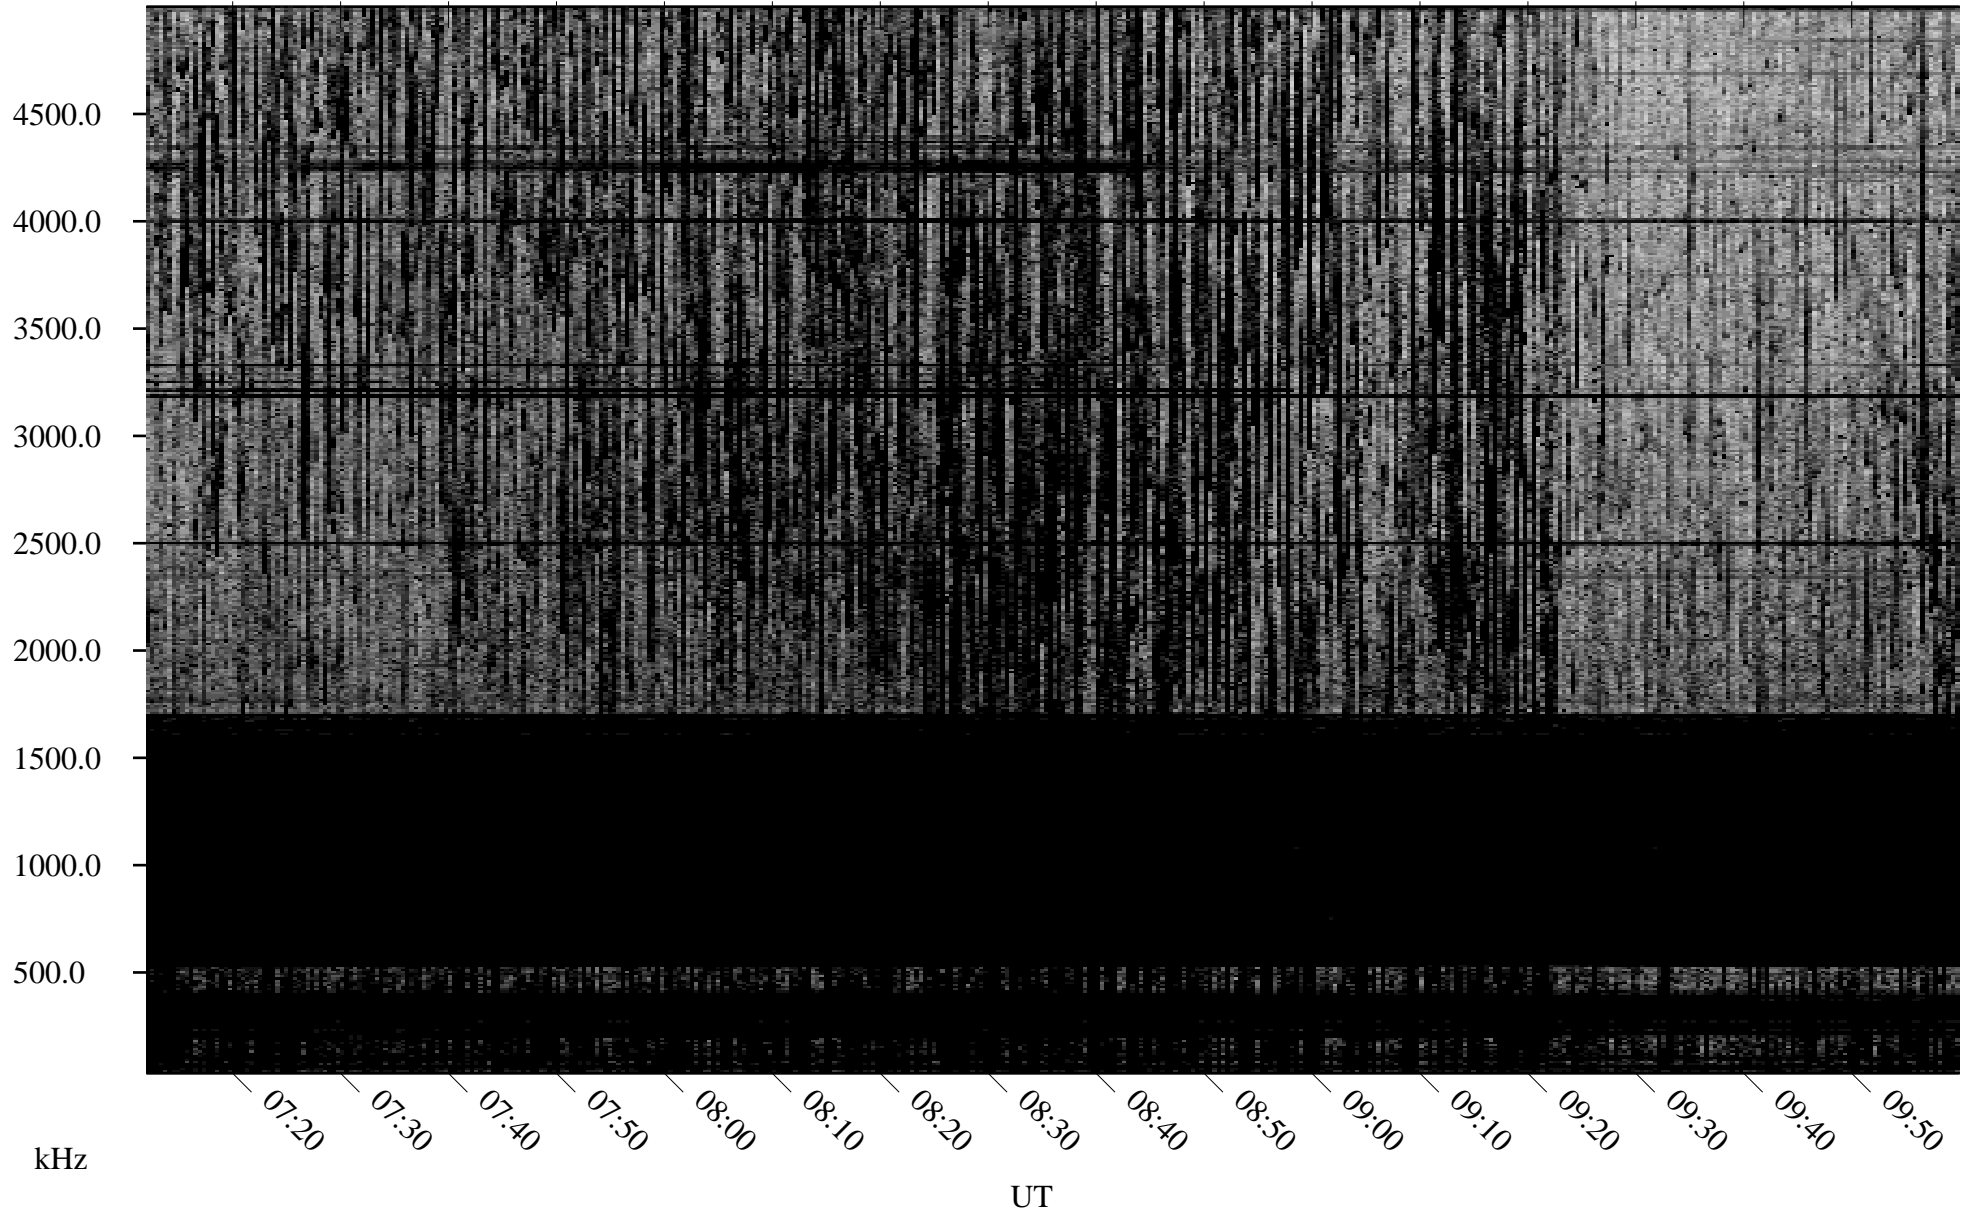

09/03/2009 Churchill, Manitoba

Linear Scale Black = 161 White = 15

ch09246l.r00SUm max_12

09/03/2009 Churchill, Manitoba

Linear Scale Black = 161 White = 15

ch09246l.r00SUm max_12

Page 2

09/04/2009 Churchill, Manitoba

Linear Scale Black = 161 White = 15

ch09246l.r00SUm max_12

Page 3

09/04/2009 Churchill, Manitoba

Linear Scale Black = 161 White = 15

ch09246l.r00SUm max_12

Page 4

09/04/2009 Churchill, Manitoba

Linear Scale Black = 161 White = 15

ch09246l.r00SUm max_12

Page 5

09/04/2009 Churchill, Manitoba

Linear Scale Black = 161 White = 15

ch09246l.r00SUm max_12

Page 6

09/04/2009 Churchill, Manitoba

Linear Scale Black = 161 White = 15

ch09246l.r00SUm max_12

Page 7

09/04/2009 Churchill, Manitoba

Linear Scale Black = 161 White = 15

ch09246l.r00SUm max_12