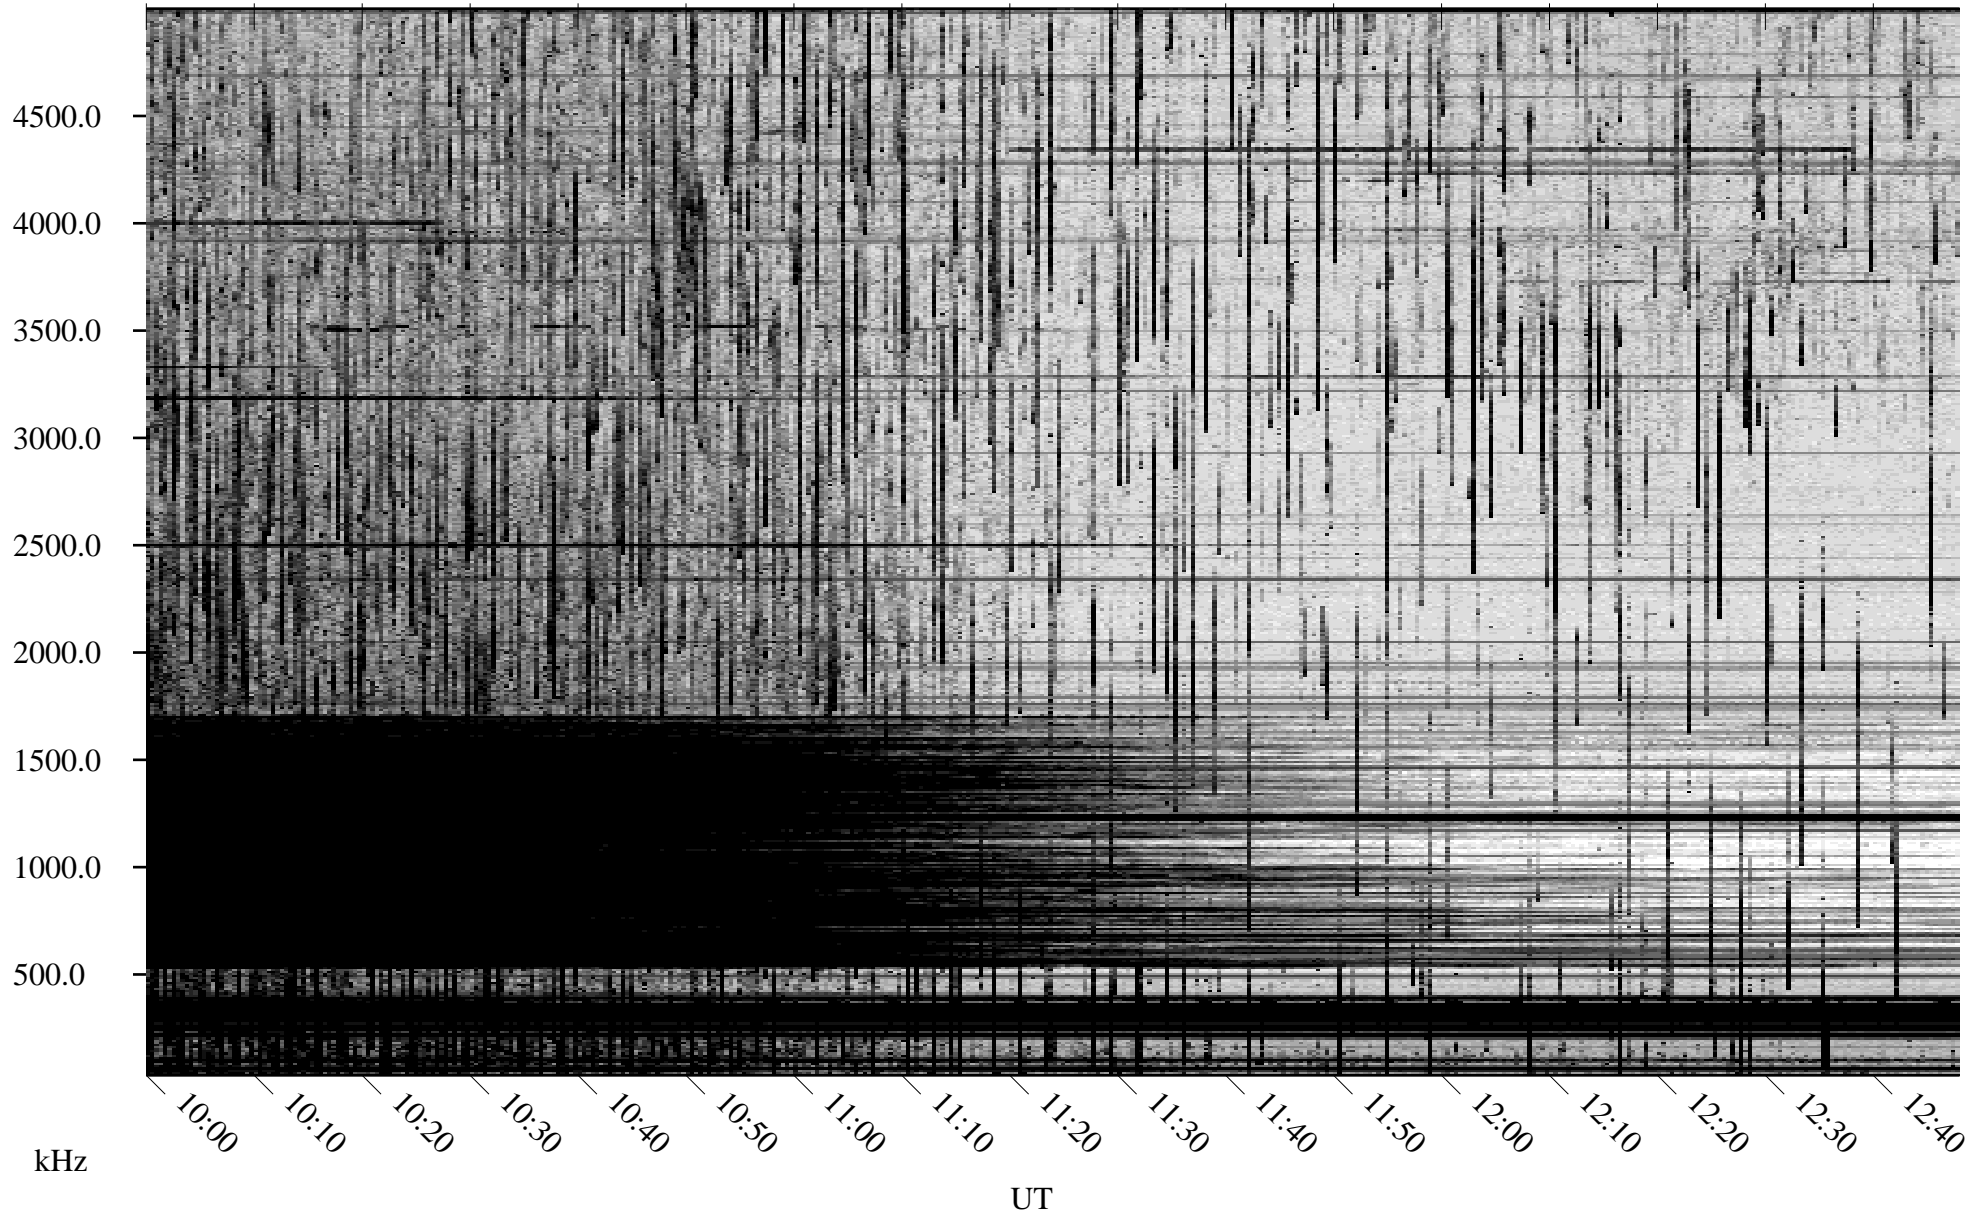

09/03/2009 Churchill, Manitoba

Linear Scale Black = 161 White = 15

ch09246l.r00SUm max_12

09/03/2009 Churchill, Manitoba

Linear Scale Black = 161 White = 15

ch09246l.r00SUm max_12

Page 2

09/04/2009 Churchill, Manitoba

Linear Scale Black = 161 White = 15

ch09246l.r00SUm max_12

Page 3

09/04/2009 Churchill, Manitoba

Linear Scale Black = 161 White = 15

ch09246l.r00SUm max_12

Page 4

09/04/2009 Churchill, Manitoba

Linear Scale Black = 161 White = 15

ch09246l.r00SUm max_12

Page 5

09/04/2009 Churchill, Manitoba

Linear Scale Black = 161 White = 15

ch09246l.r00SUm max_12

Page 6

09/04/2009 Churchill, Manitoba

Linear Scale Black = 161 White = 15

ch09246l.r00SUm max_12

Page 7

09/04/2009 Churchill, Manitoba

Linear Scale Black = 161 White = 15

ch09246l.r00SUm max_12