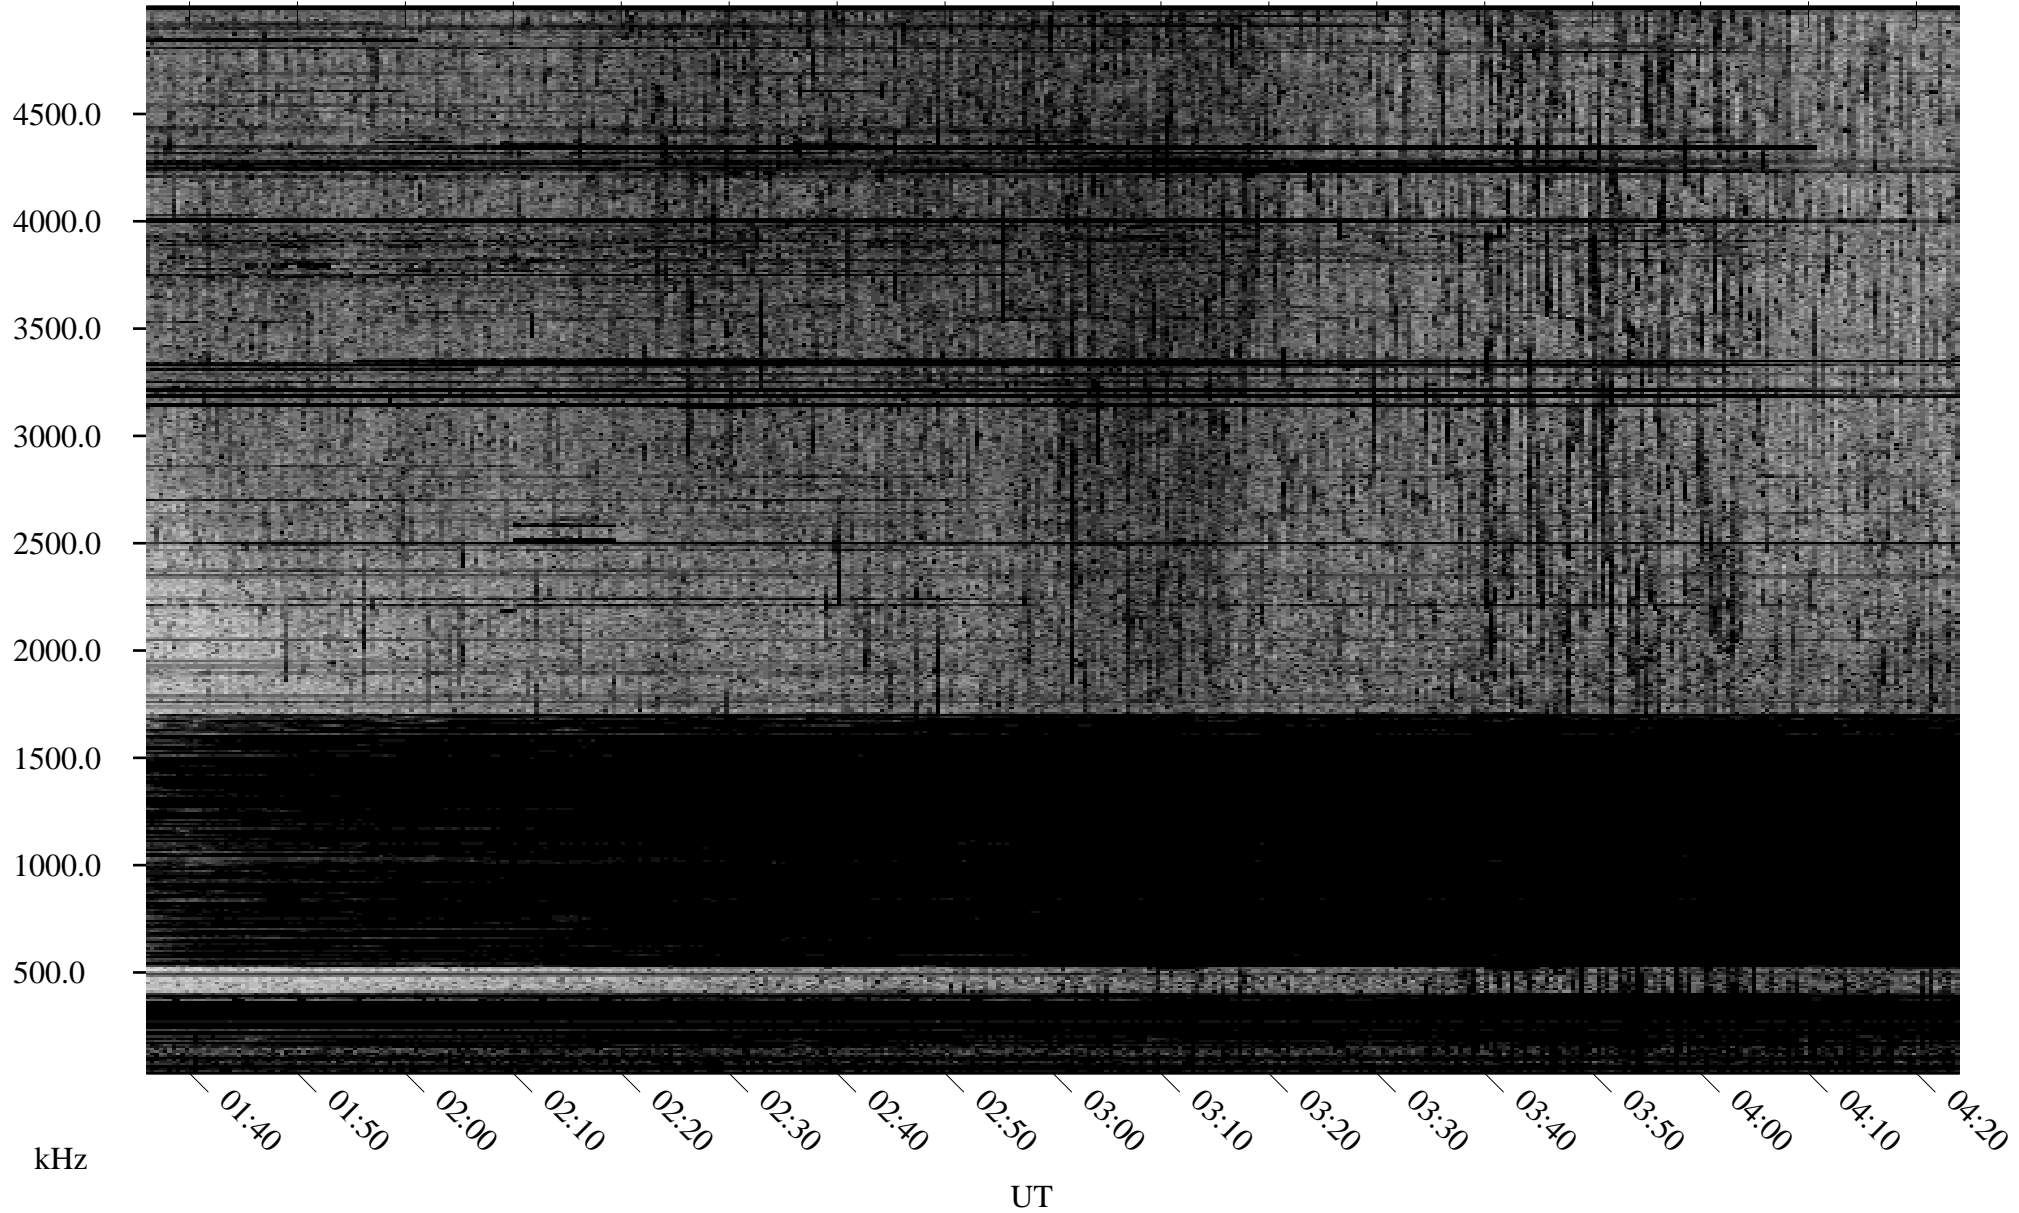

09/03/2009 Churchill, Manitoba

Linear Scale Black = 161 White = 15

ch09246l.r00SUm max_12

09/03/2009 Churchill, Manitoba

Linear Scale Black = 161 White = 15

ch09246l.r00SUm max_12

Page 2

09/04/2009 Churchill, Manitoba

Linear Scale Black = 161 White = 15

ch09246l.r00SUm max_12

Page 3

09/04/2009 Churchill, Manitoba

Linear Scale Black = 161 White = 15

ch09246l.r00SUm max_12

Page 4

09/04/2009 Churchill, Manitoba

Linear Scale Black = 161 White = 15

ch09246l.r00SUm max_12

Page 5

09/04/2009 Churchill, Manitoba

Linear Scale Black = 161 White = 15

ch09246l.r00SUm max_12

Page 6

09/04/2009 Churchill, Manitoba

Linear Scale Black = 161 White = 15

ch09246l.r00SUm max_12

Page 7

09/04/2009 Churchill, Manitoba

Linear Scale Black = 161 White = 15

ch09246l.r00SUm max_12