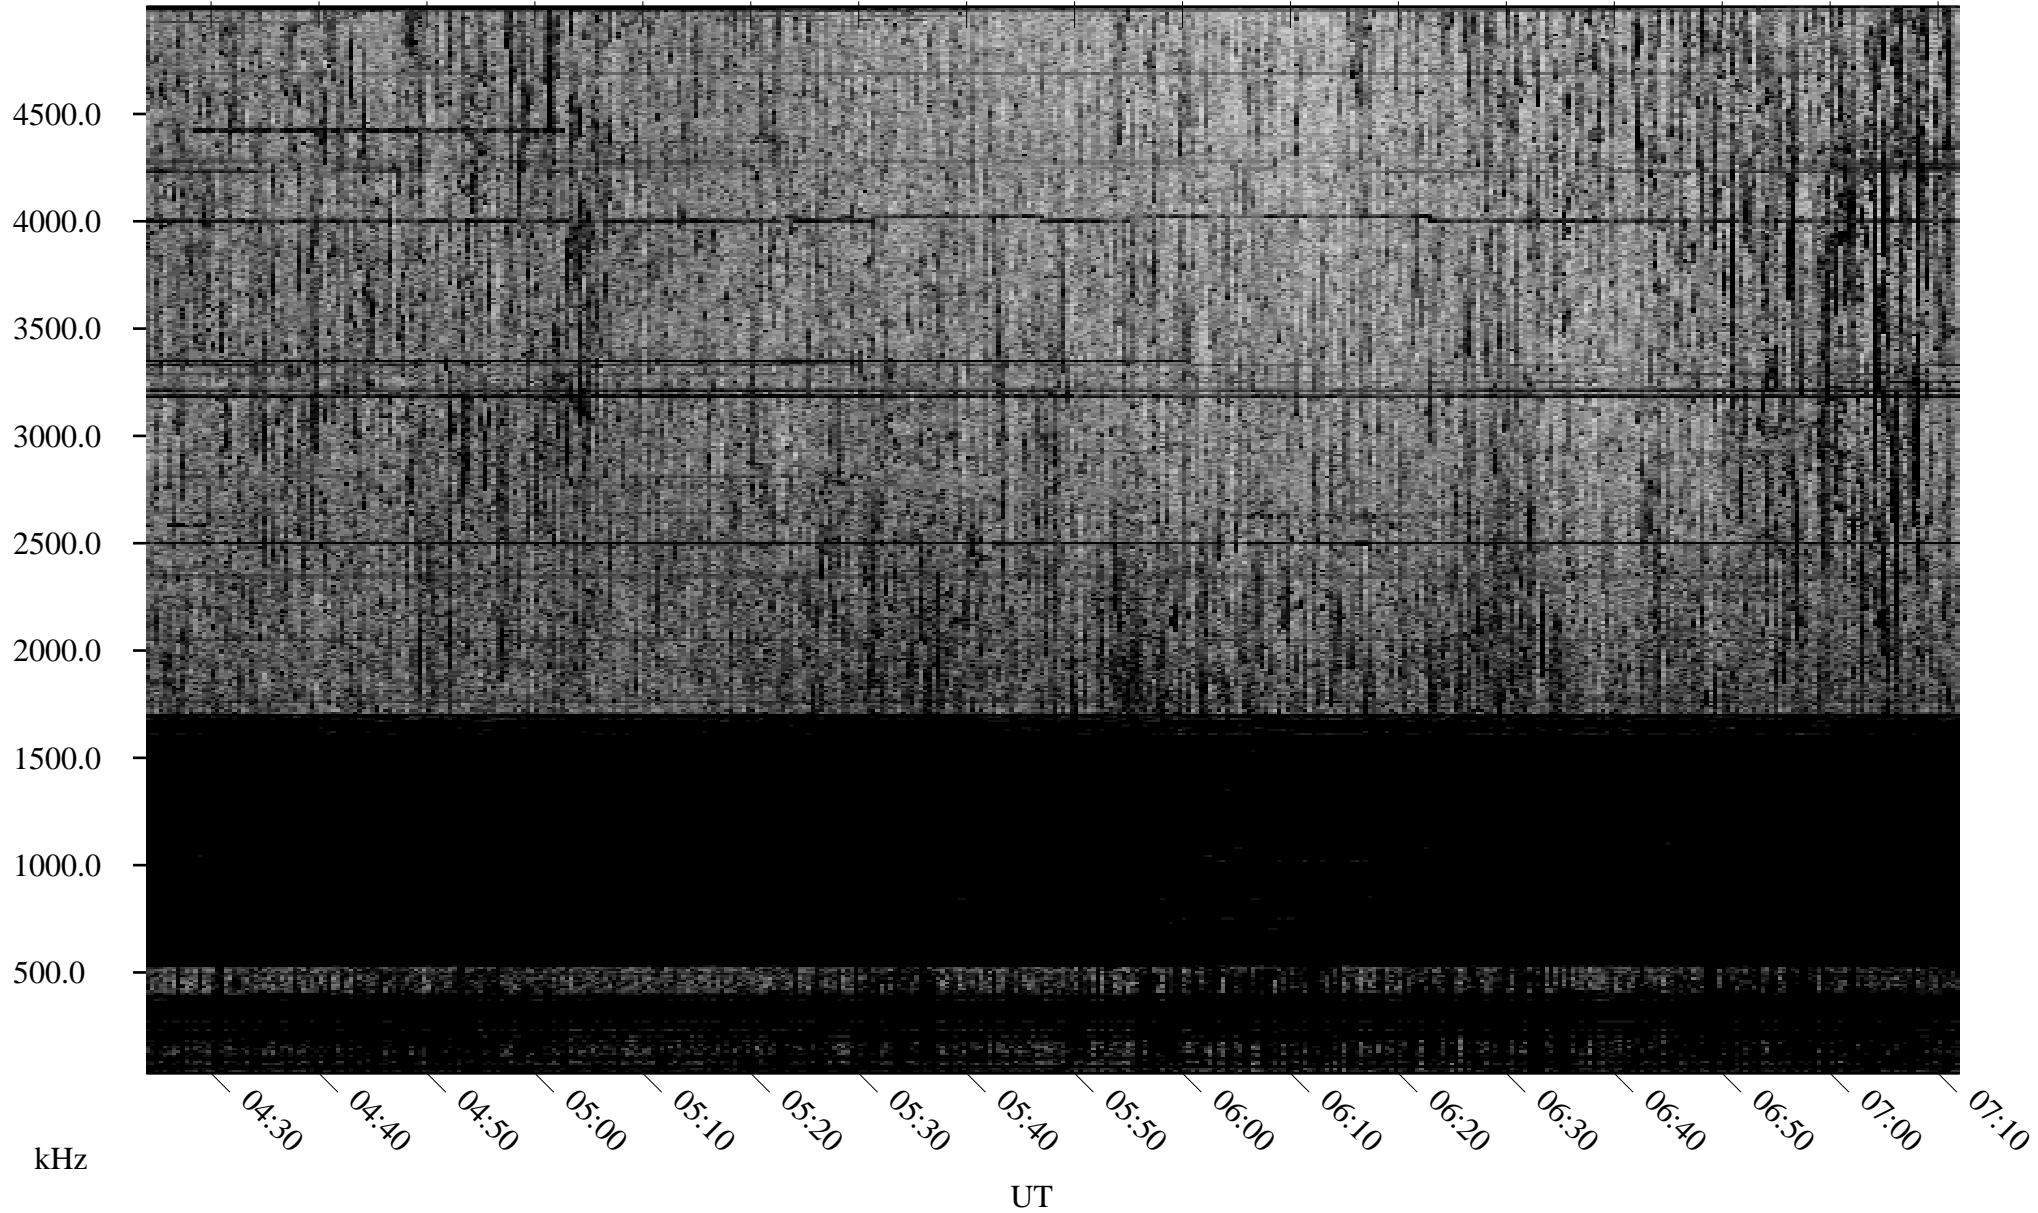

09/03/2009 Churchill, Manitoba

Linear Scale Black = 161 White = 15

ch09246l.r00SUm max_12

09/03/2009 Churchill, Manitoba

Linear Scale Black = 161 White = 15

ch09246l.r00SUm max_12

Page 2

09/04/2009 Churchill, Manitoba

Linear Scale Black = 161 White = 15

ch09246l.r00SUm max_12

Page 3

09/04/2009 Churchill, Manitoba

Linear Scale Black = 161 White = 15

ch09246l.r00SUm max_12

Page 4

09/04/2009 Churchill, Manitoba

Linear Scale Black = 161 White = 15

ch09246l.r00SUm max_12

Page 5

09/04/2009 Churchill, Manitoba

Linear Scale Black = 161 White = 15

ch09246l.r00SUm max_12

Page 6

09/04/2009 Churchill, Manitoba

Linear Scale Black = 161 White = 15

ch09246l.r00SUm max_12

Page 7

09/04/2009 Churchill, Manitoba

Linear Scale Black = 161 White = 15

ch09246l.r00SUm max_12