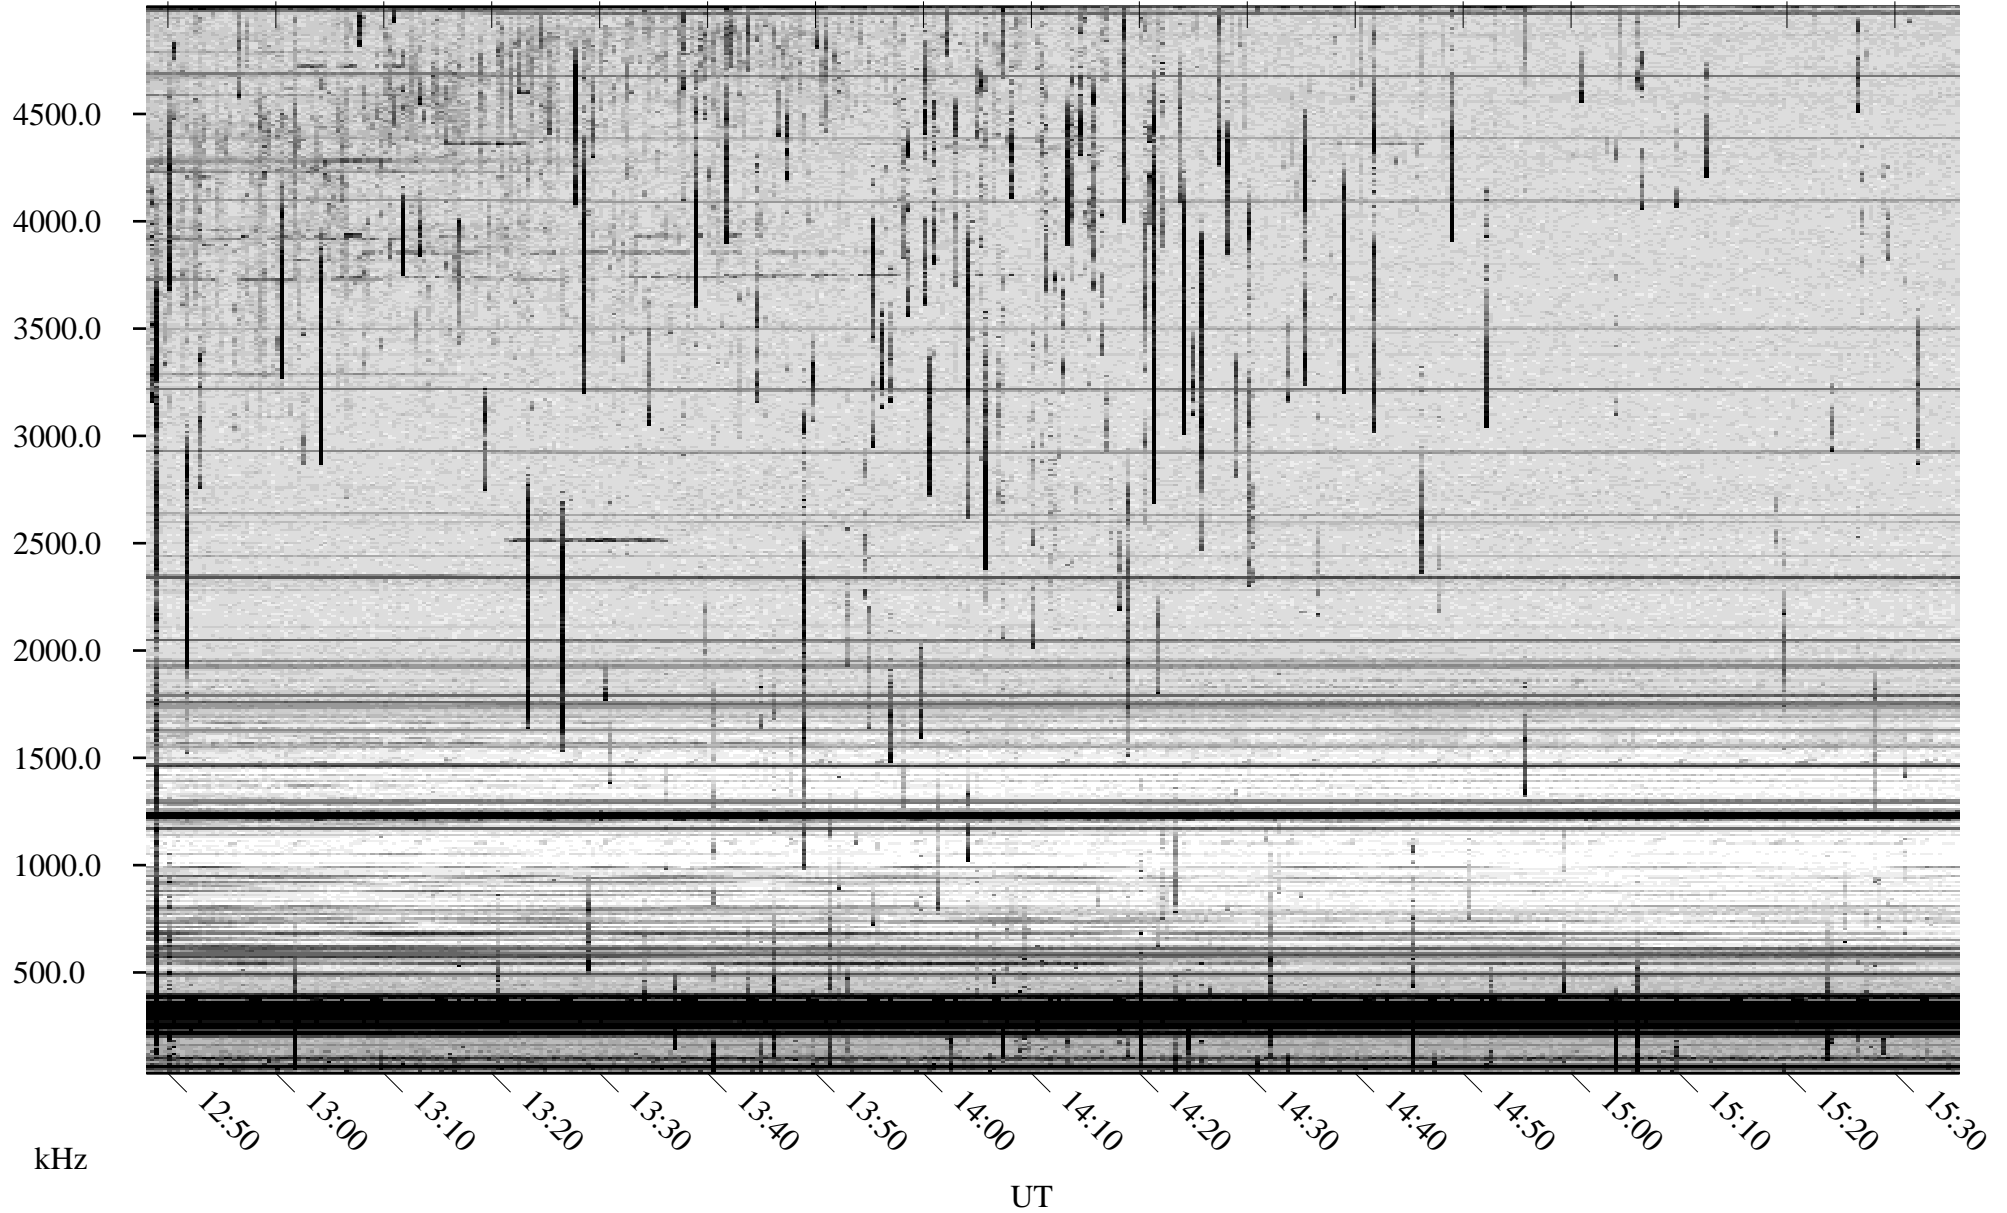

09/03/2009 Churchill, Manitoba

Linear Scale Black = 161 White = 15

ch09246l.r00SUm max_12

09/03/2009 Churchill, Manitoba

Linear Scale Black = 161 White = 15

ch09246l.r00SUm max_12

Page 2

09/04/2009 Churchill, Manitoba

Linear Scale Black = 161 White = 15

ch09246l.r00SUm max_12

Page 3

09/04/2009 Churchill, Manitoba

Linear Scale Black = 161 White = 15

ch09246l.r00SUm max_12

Page 4

09/04/2009 Churchill, Manitoba

Linear Scale Black = 161 White = 15

ch09246l.r00SUm max_12

Page 5

09/04/2009 Churchill, Manitoba

Linear Scale Black = 161 White = 15

ch09246l.r00SUm max_12

Page 6

09/04/2009 Churchill, Manitoba

Linear Scale Black = 161 White = 15

ch09246l.r00SUm max_12

Page 7

09/04/2009 Churchill, Manitoba

Linear Scale Black = 161 White = 15

ch09246l.r00SUm max_12