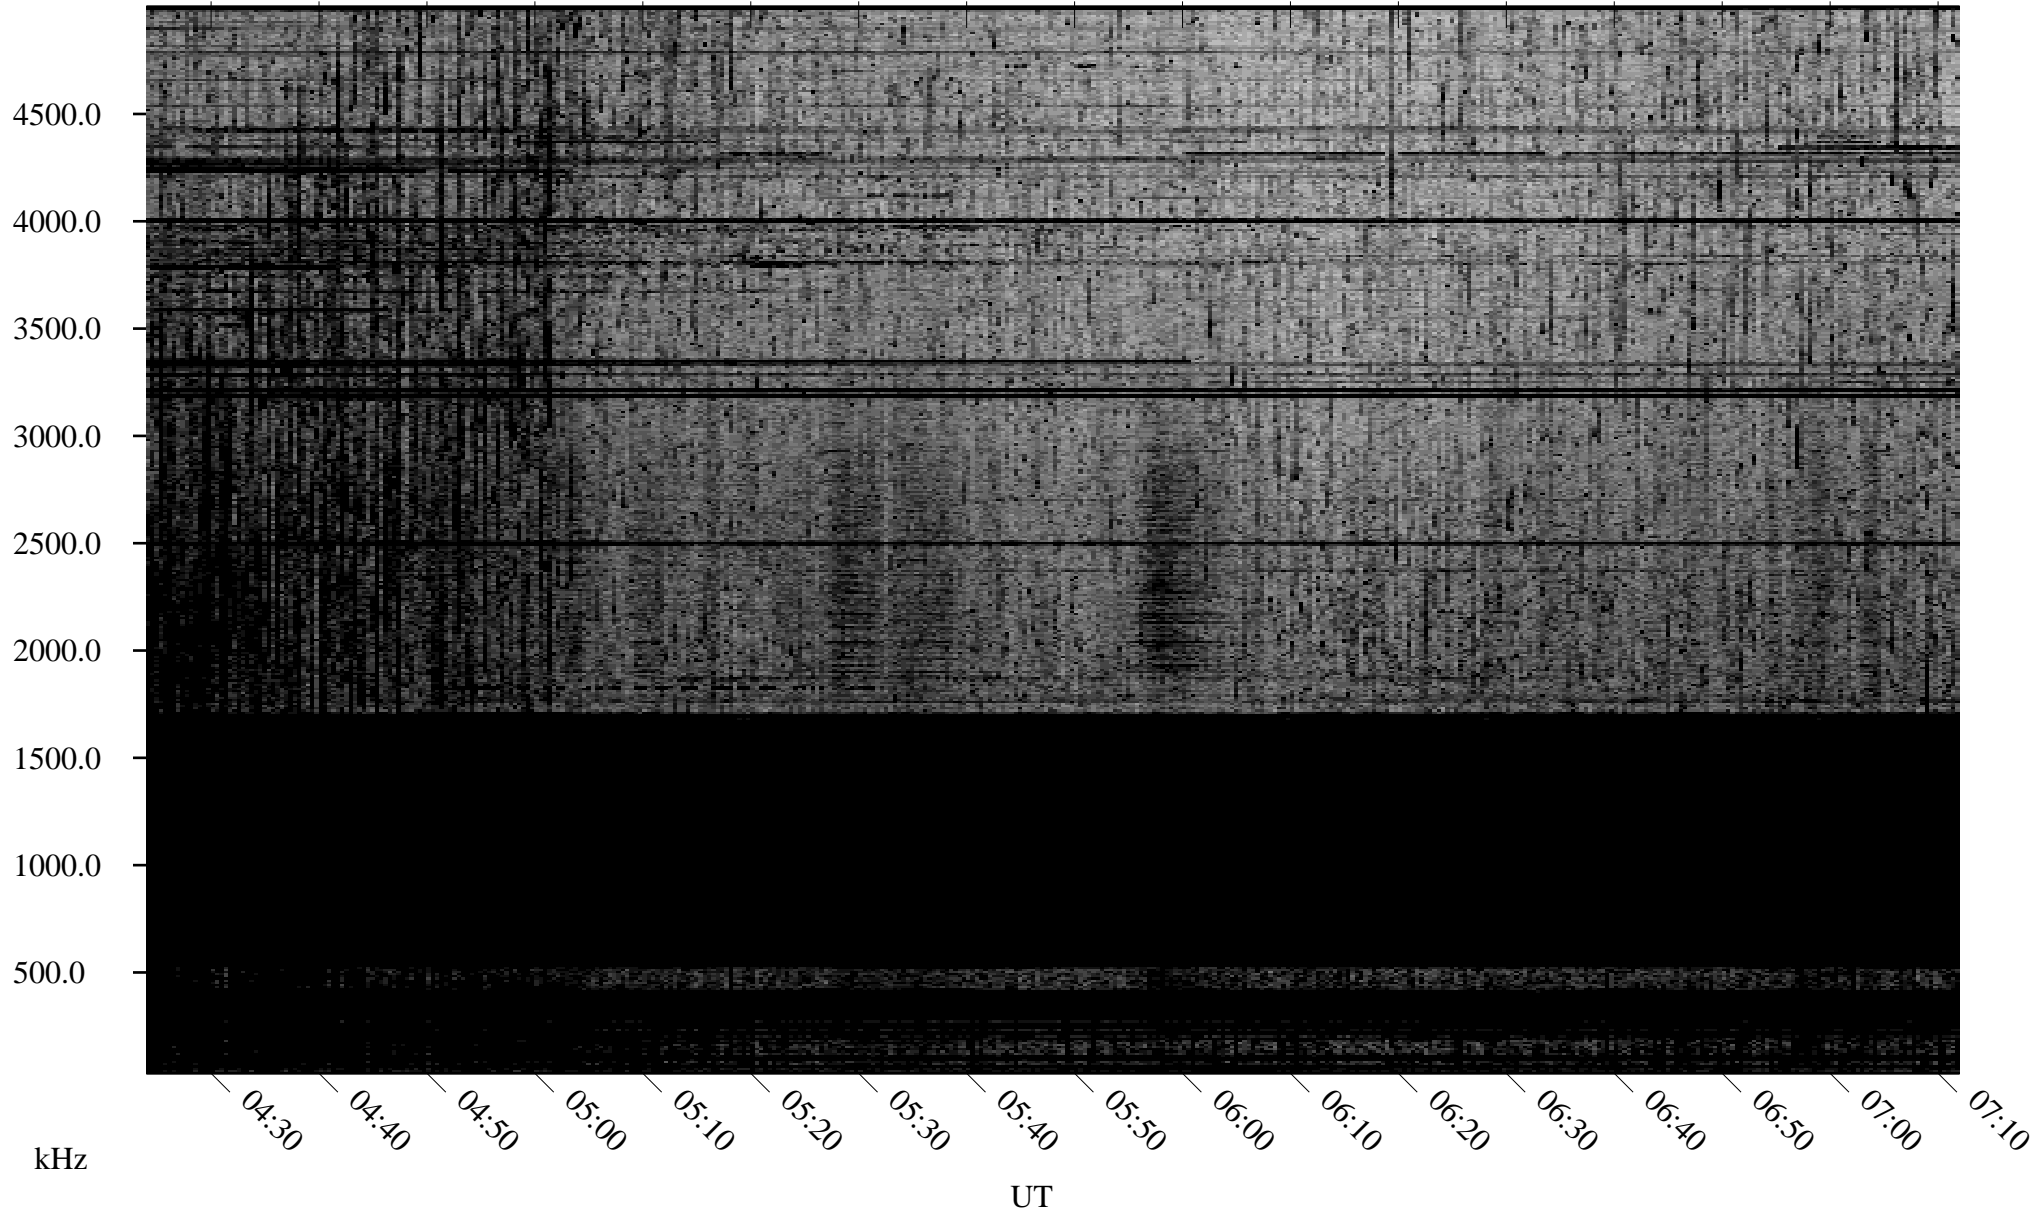

09/05/2009 Churchill, Manitoba

Linear Scale   Black = 161   White = 15

ch09247l.r00SUm max_12

Page 4