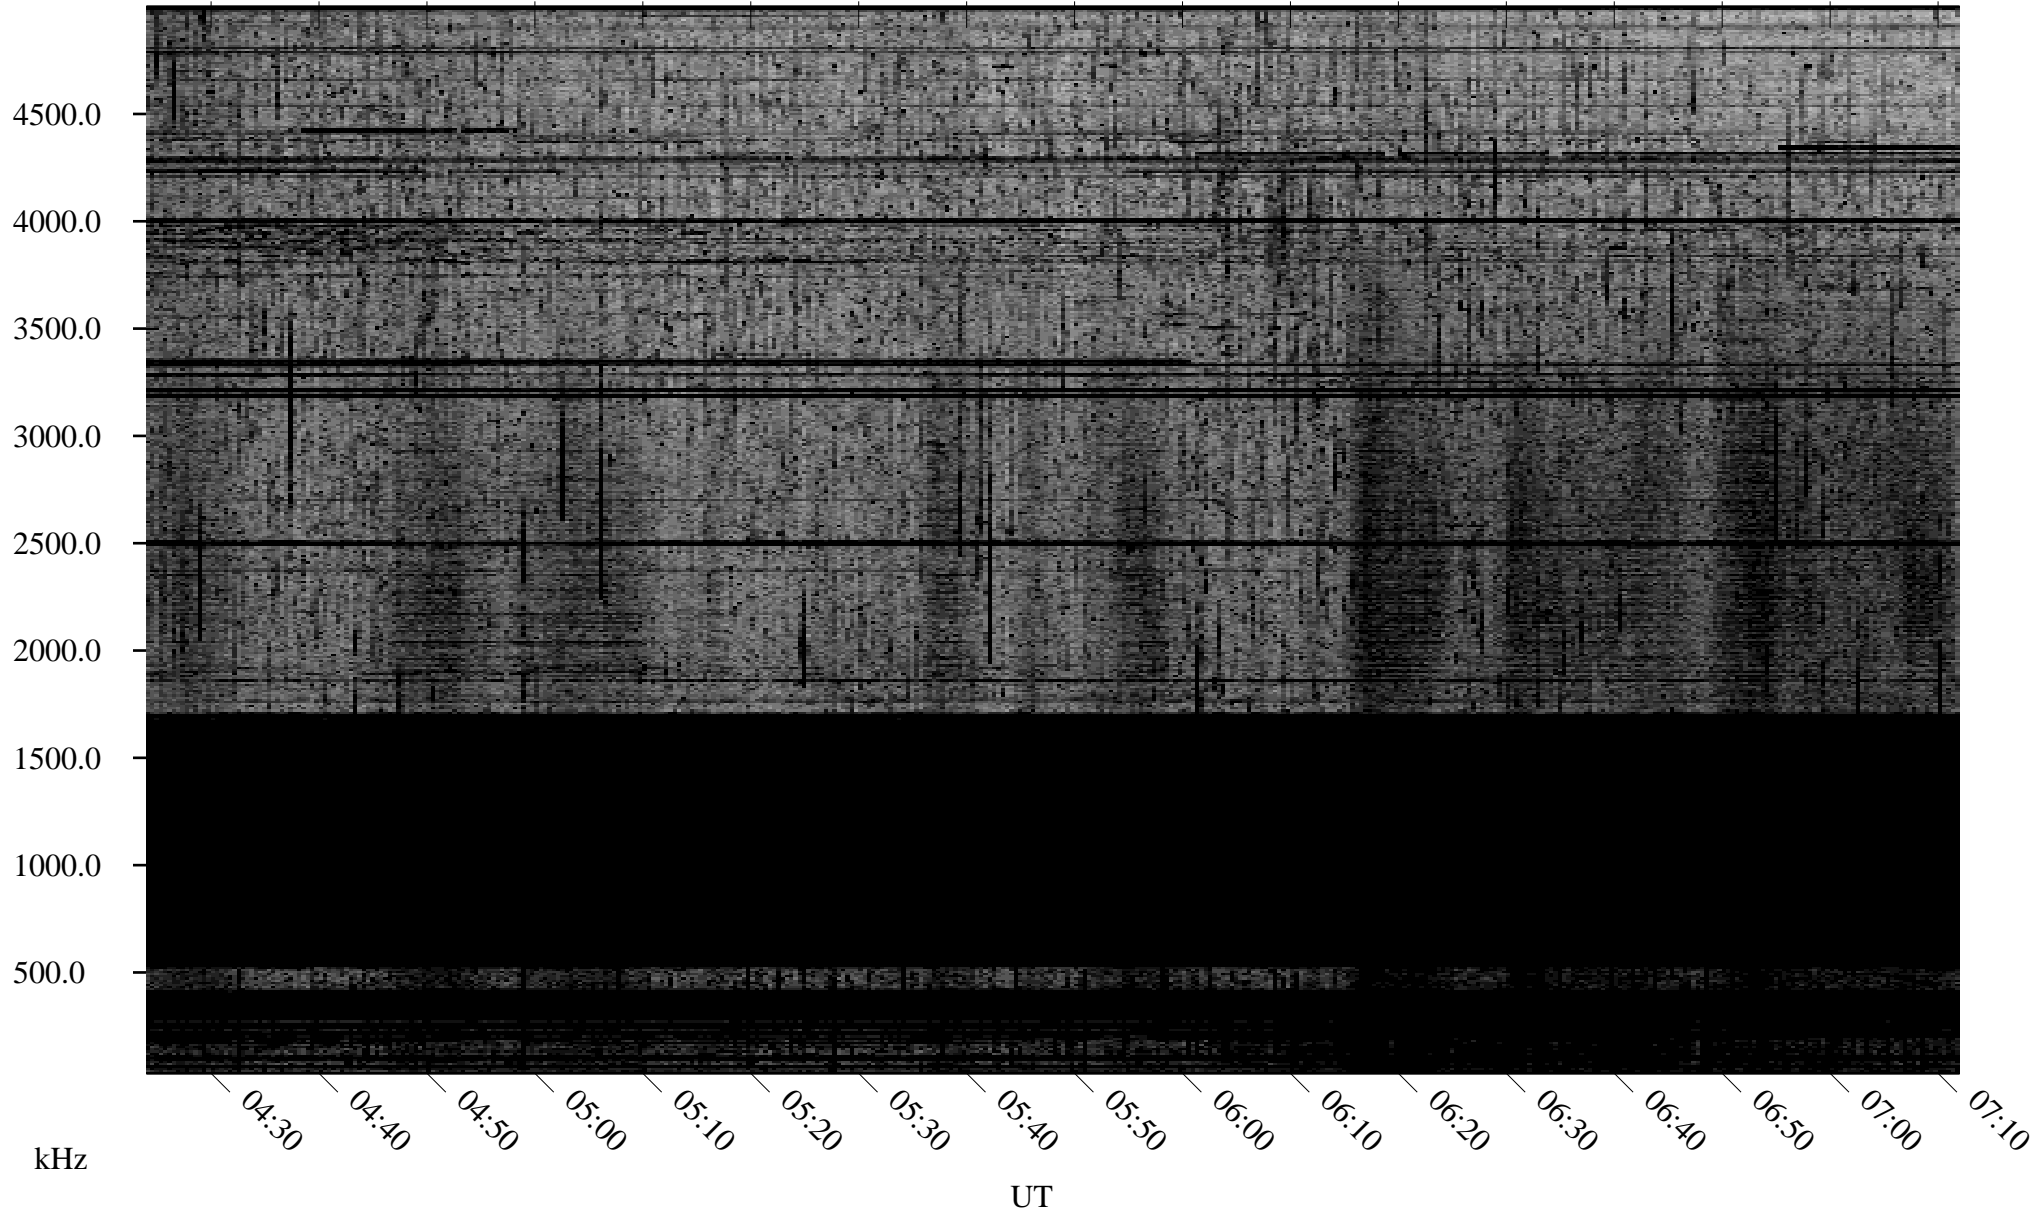

# 09/05/2009 Churchill, Manitoba

Linear Scale    Black = 161    White = 15

ch09248l.r00SUm max\_12

# 09/06/2009 Churchill, Manitoba

Linear Scale    Black = 161    White = 15

ch09248l.r00SUm max\_12

Page 3

# 09/06/2009 Churchill, Manitoba

Linear Scale    Black = 161    White = 15

ch09248l.r00SUm max\_12

Page 4

# 09/06/2009 Churchill, Manitoba

Linear Scale    Black = 161    White = 15

ch09248l.r00SUm max\_12

Page 5

09/06/2009 Churchill, Manitoba

Linear Scale Black = 161 White = 15

ch09248l.r00SUm max\_12

Page 6