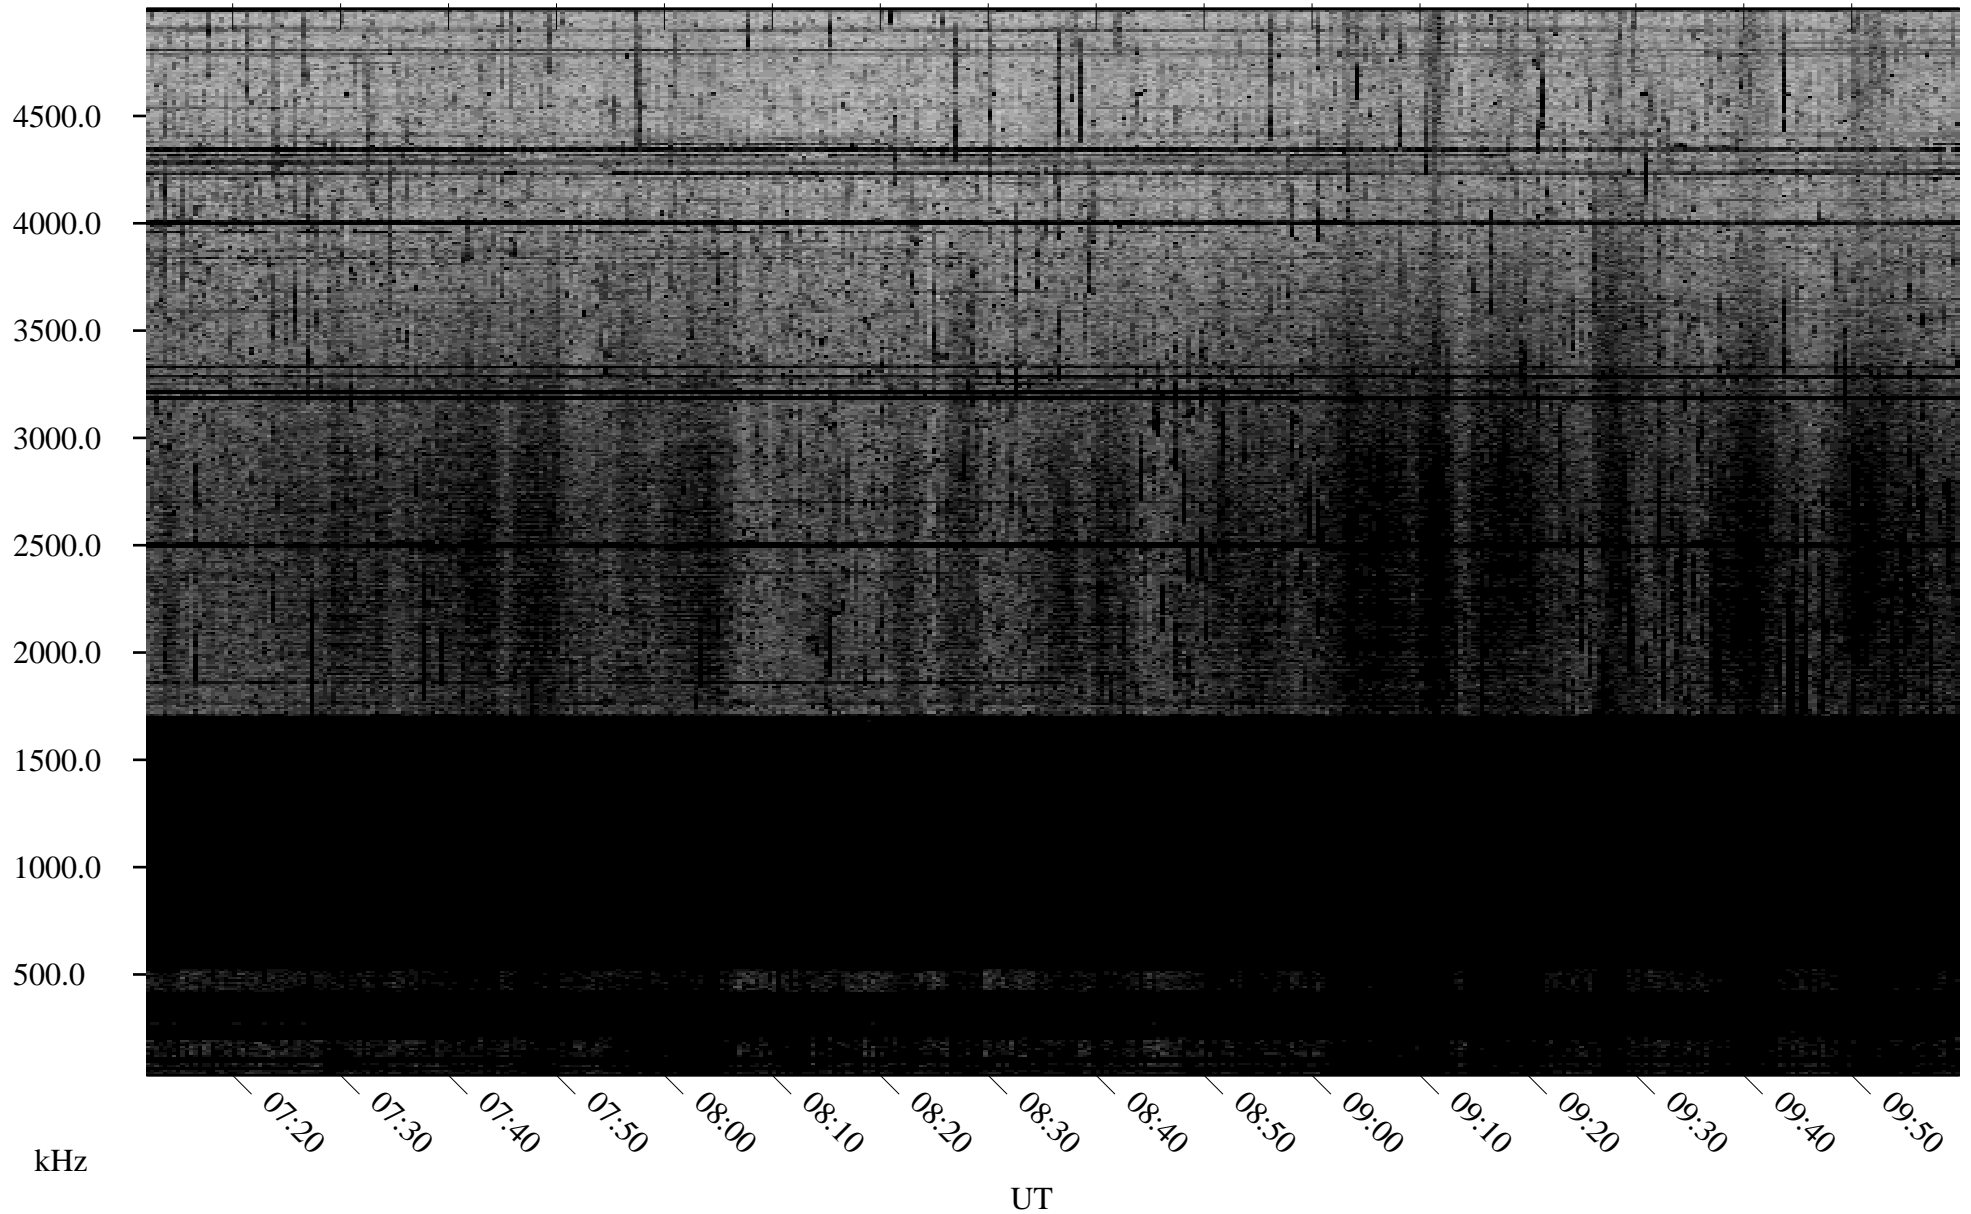

# 09/06/2009 Churchill, Manitoba

Linear Scale    Black = 161    White = 15

ch09248l.r00SUm max\_12

Page 3

# 09/06/2009 Churchill, Manitoba

Linear Scale    Black = 161    White = 15

ch09248l.r00SUm max\_12

Page 4

# 09/06/2009 Churchill, Manitoba

Linear Scale    Black = 161    White = 15

ch09248l.r00SUm max\_12

Page 5

09/06/2009 Churchill, Manitoba

Linear Scale Black = 161 White = 15

ch09248l.r00SUm max\_12

Page 6

# 09/06/2009 Churchill, Manitoba

Linear Scale    Black = 161    White = 15

ch09248l.r00SUm max\_12

Page 7

09/06/2009 Churchill, Manitoba

Linear Scale Black = 161 White = 15

ch09248l.r00SUm max\_12

Page 8