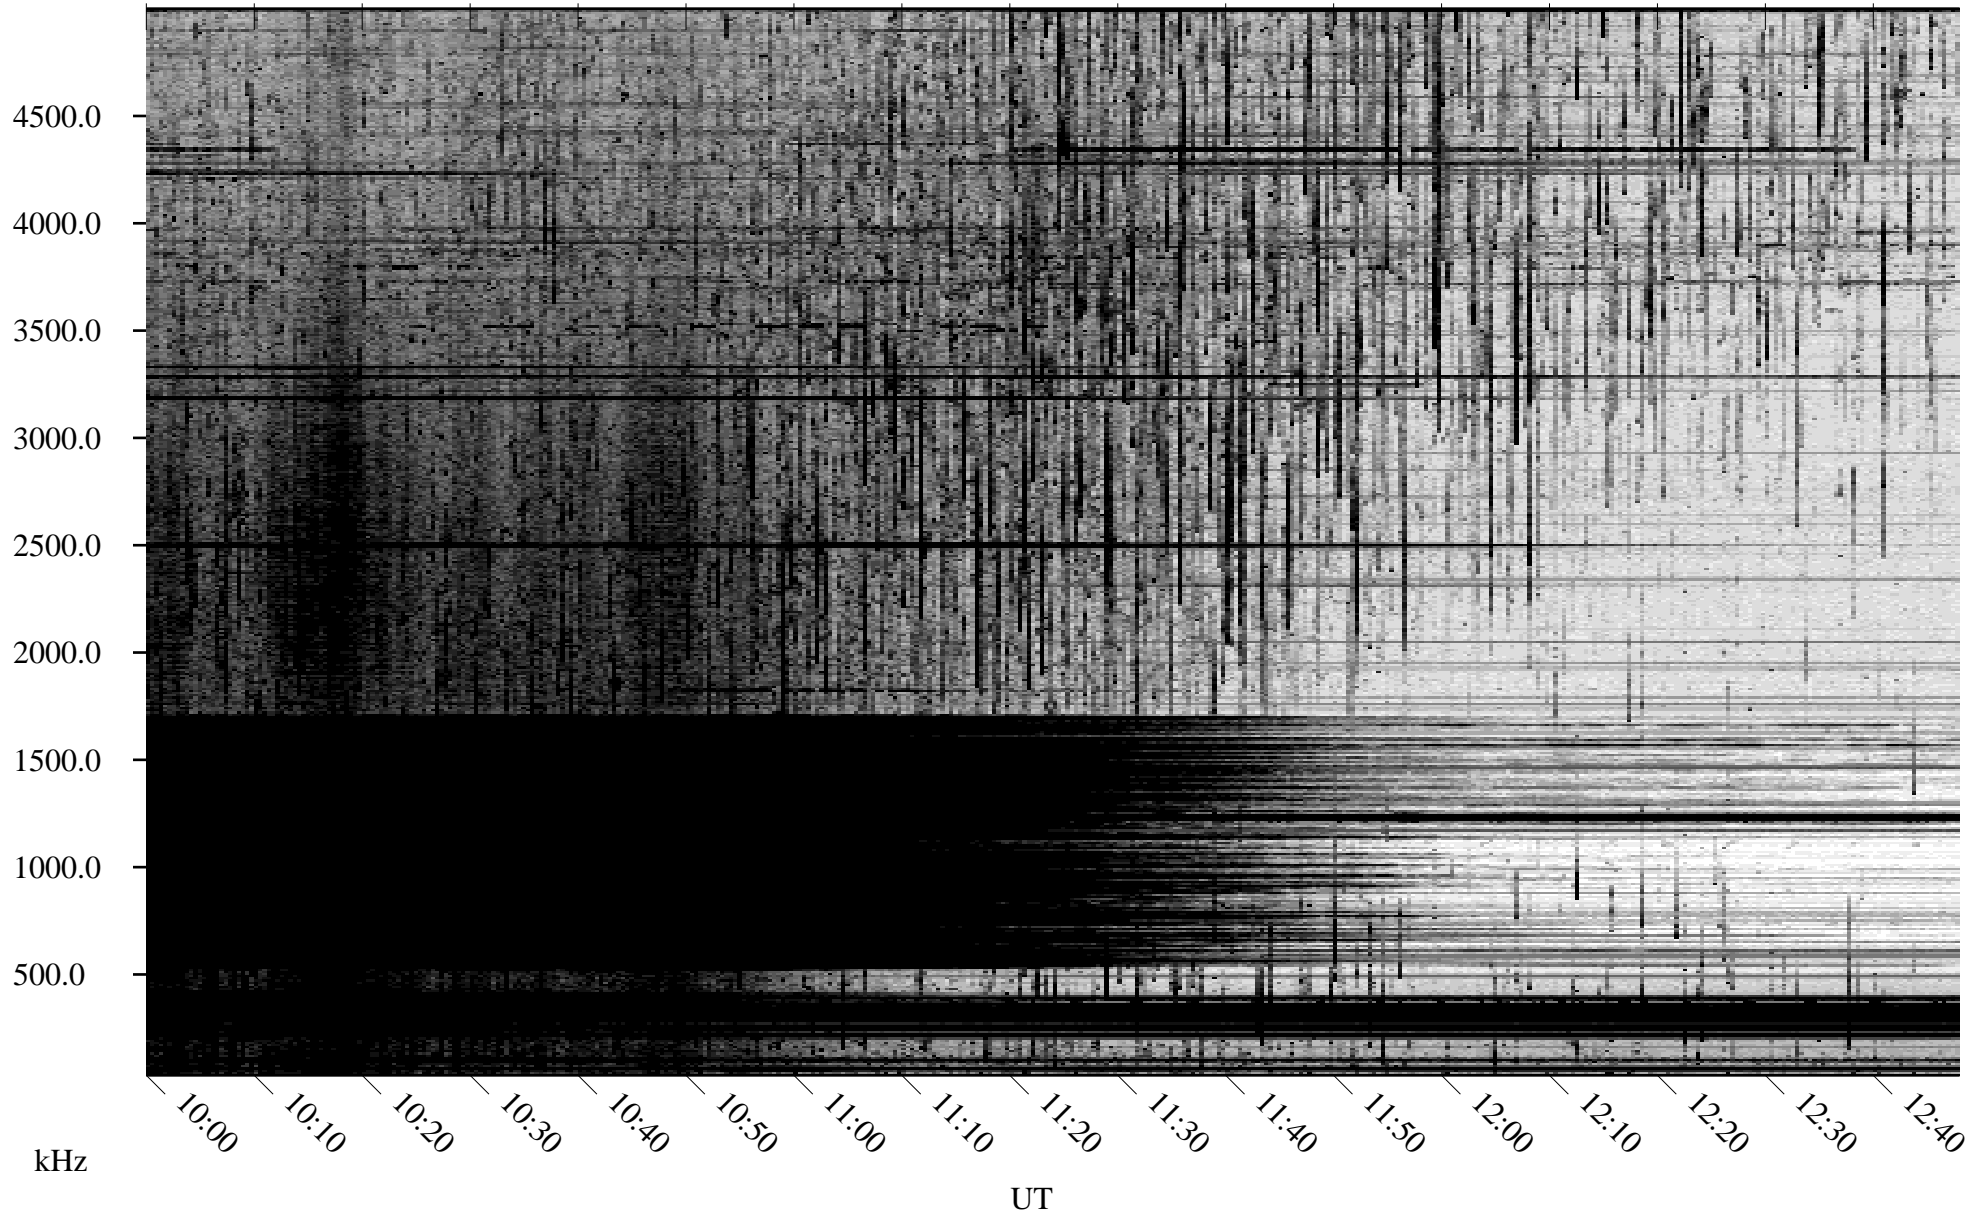

# 09/06/2009 Churchill, Manitoba

Linear Scale    Black = 161    White = 15

ch09248l.r00SUm max\_12

Page 4

# 09/06/2009 Churchill, Manitoba

Linear Scale    Black = 161    White = 15

ch09248l.r00SUm max\_12

Page 5

09/06/2009 Churchill, Manitoba

Linear Scale Black = 161 White = 15

ch09248l.r00SUm max\_12

Page 6

# 09/06/2009 Churchill, Manitoba

Linear Scale    Black = 161    White = 15

ch09248l.r00SUm max\_12

Page 7

09/06/2009 Churchill, Manitoba

Linear Scale Black = 161 White = 15

ch09248l.r00SUm max\_12

Page 8