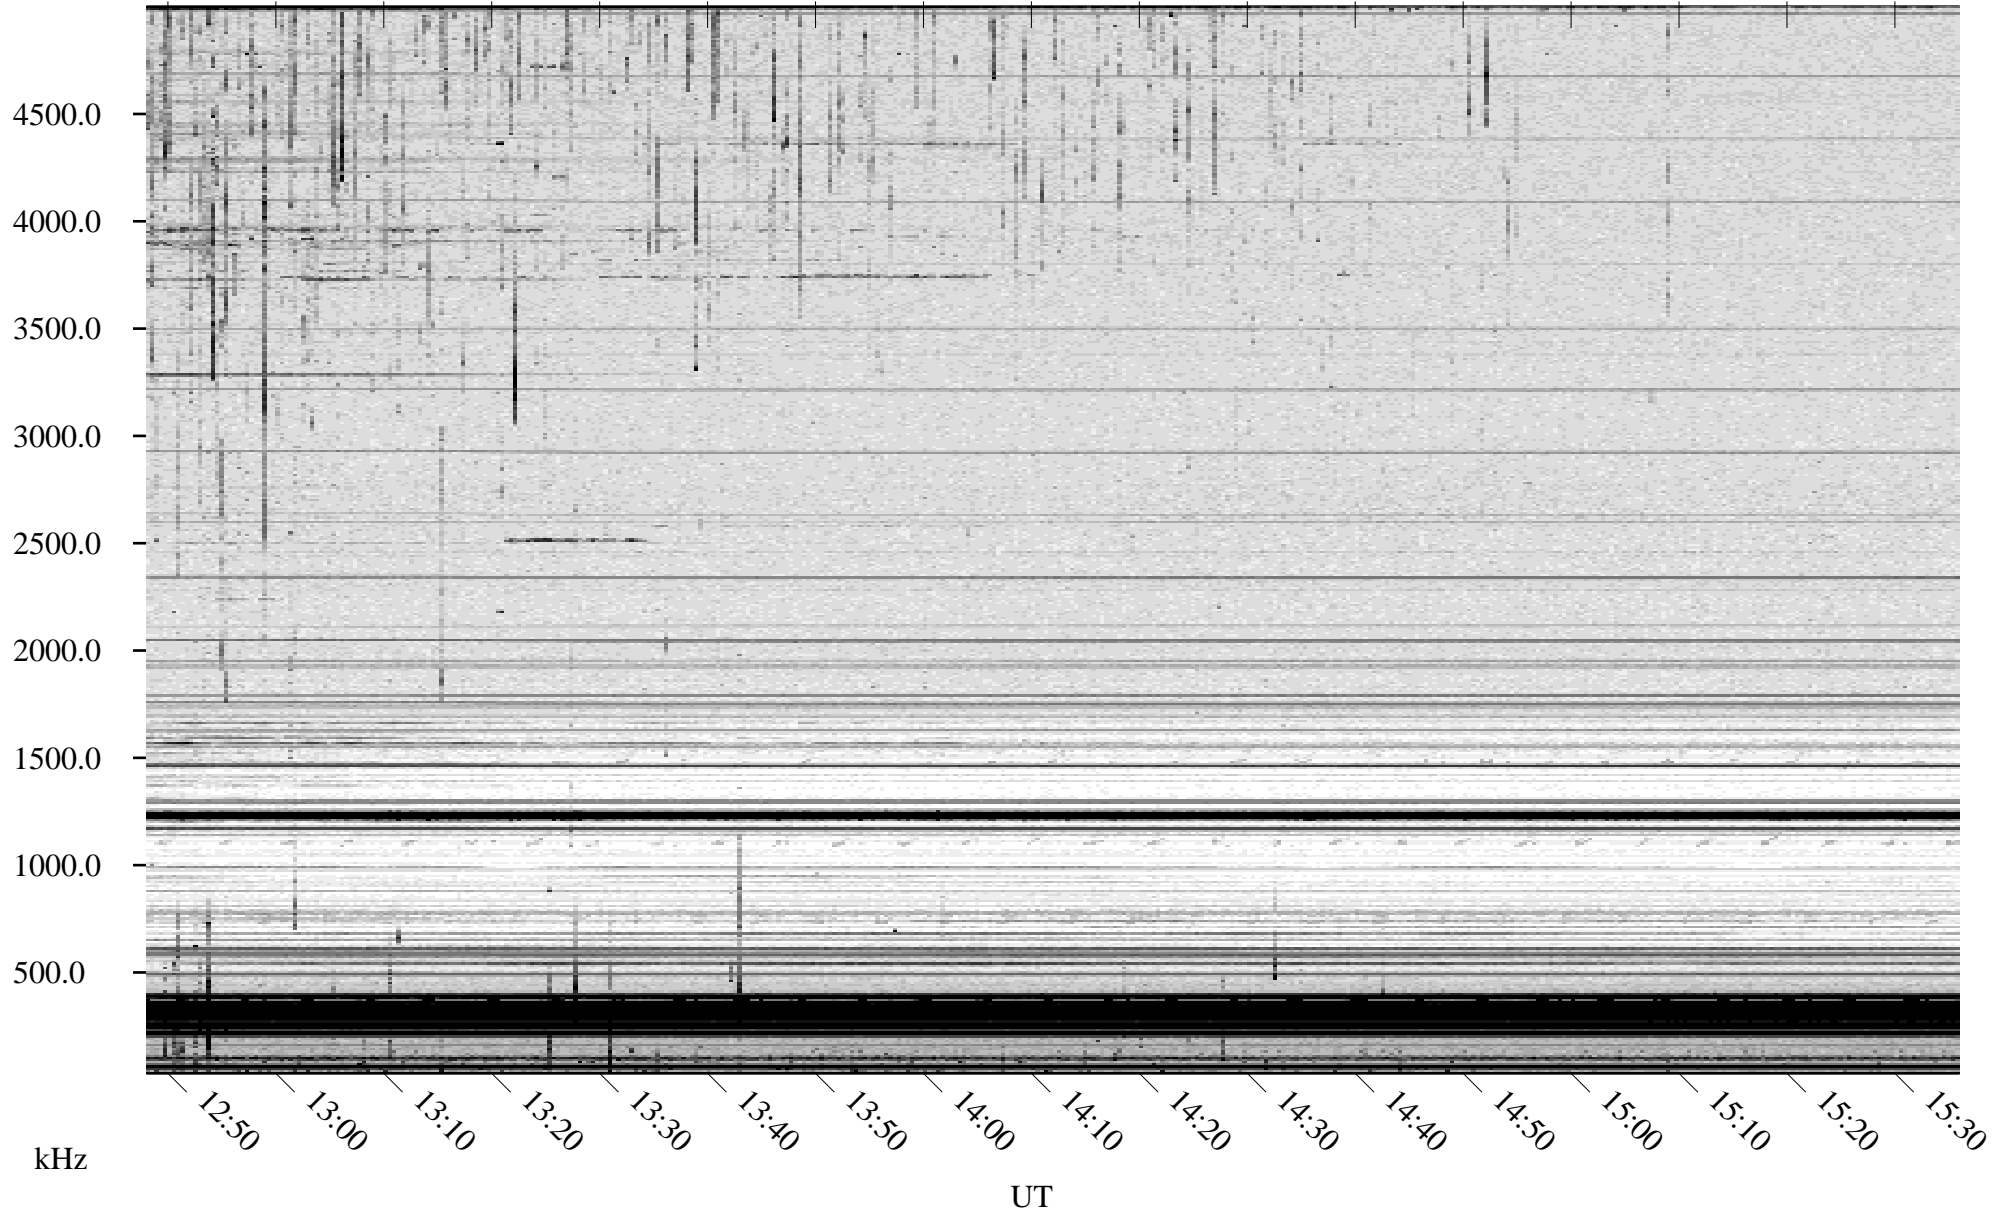

# 09/06/2009 Churchill, Manitoba

Linear Scale    Black = 161    White = 15

ch09248l.r00SUm max\_12

Page 4

# 09/06/2009 Churchill, Manitoba

Linear Scale    Black = 161    White = 15

ch09248l.r00SUm max\_12

Page 5

09/06/2009 Churchill, Manitoba

Linear Scale Black = 161 White = 15

ch09248l.r00SUm max\_12

Page 6

# 09/06/2009 Churchill, Manitoba

Linear Scale    Black = 161    White = 15

ch09248l.r00SUm max\_12

Page 7

09/06/2009 Churchill, Manitoba

Linear Scale Black = 161 White = 15

ch09248l.r00SUm max\_12

Page 8