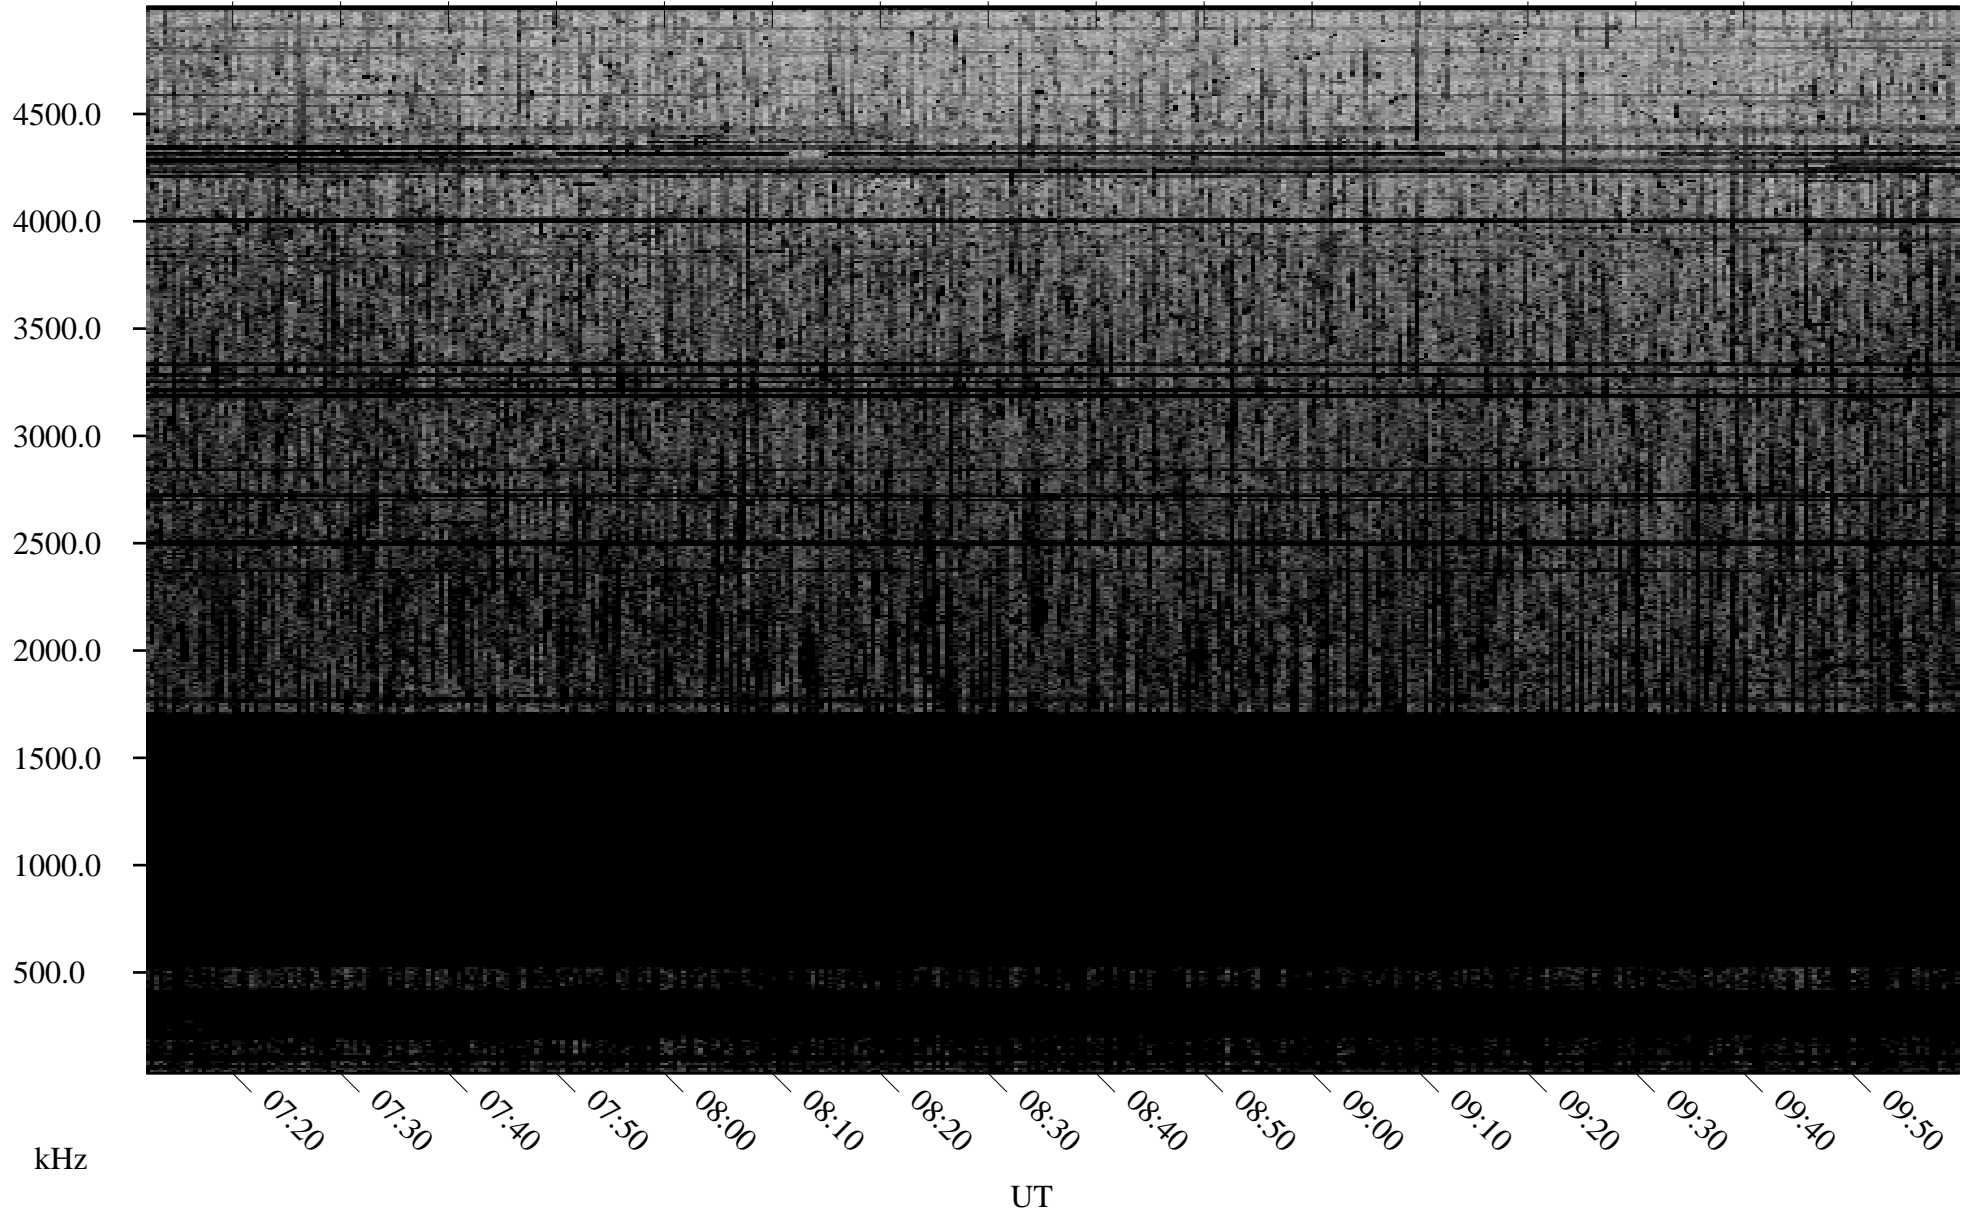

09/06/2009 Churchill, Manitoba

Linear Scale Black = 161 White = 15

ch09249l.r00SUm max_12

Page 1

09/06/2009 Churchill, Manitoba

Linear Scale Black = 161 White = 15

ch09249l.r00SUm max_12

Page 2

09/07/2009 Churchill, Manitoba

Linear Scale Black = 161 White = 15

ch09249l.r00SUm max_12

Page 3

09/07/2009 Churchill, Manitoba

Linear Scale Black = 161 White = 15

ch09249l.r00SUm max_12

Page 4

09/07/2009 Churchill, Manitoba

Linear Scale Black = 161 White = 15

ch09249l.r00SUm max_12

Page 5

09/07/2009 Churchill, Manitoba

Linear Scale Black = 161 White = 15

ch09249l.r00SUm max_12

Page 6

09/07/2009 Churchill, Manitoba

Linear Scale Black = 161 White = 15

ch09249l.r00SUm max_12

Page 7

09/07/2009 Churchill, Manitoba

Linear Scale Black = 161 White = 15

ch09249l.r00SUm max_12

Page 8