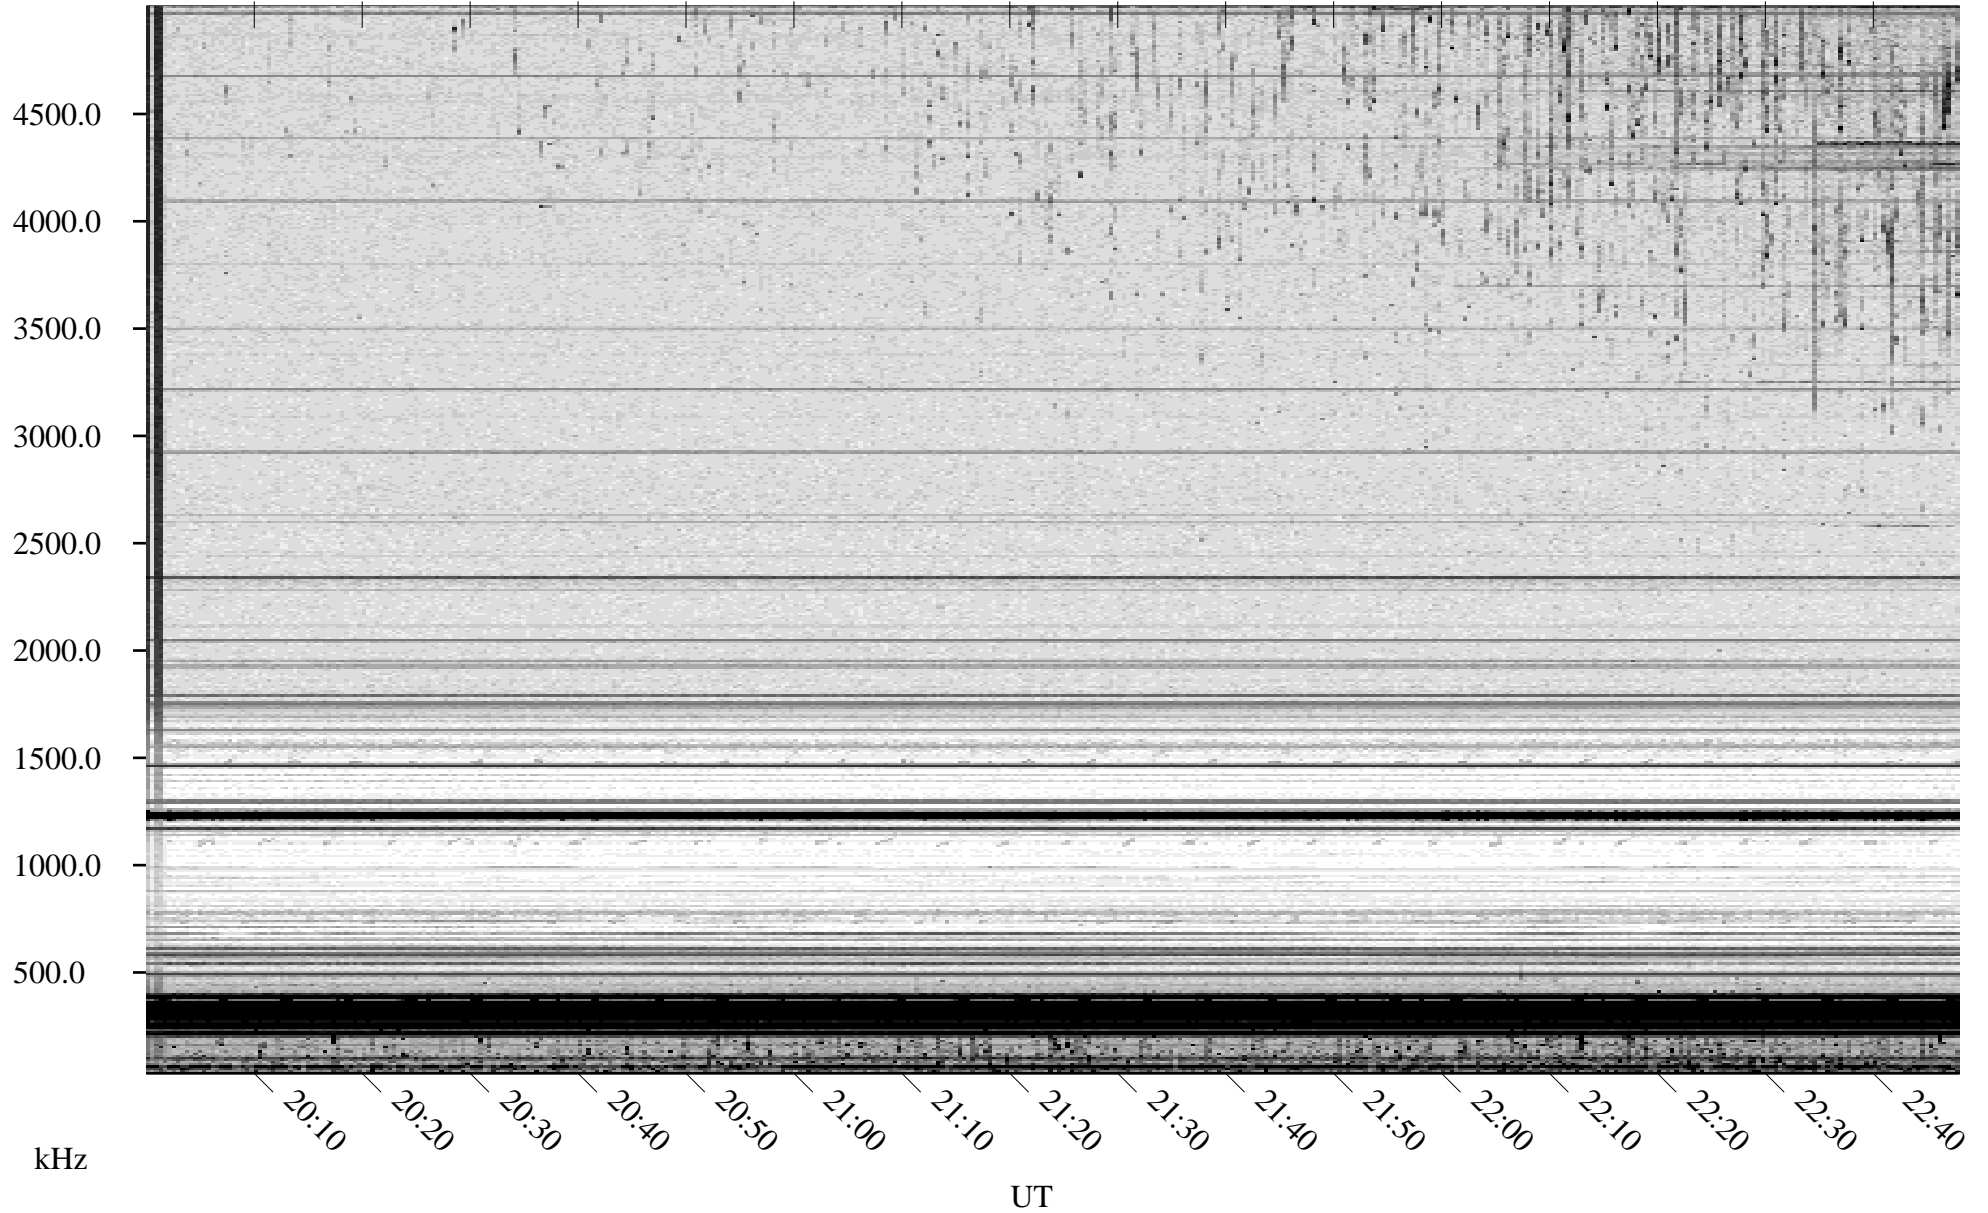

09/06/2009 Churchill, Manitoba

Linear Scale Black = 161 White = 15

ch09249l.r00SUm max_12

Page 1

09/06/2009 Churchill, Manitoba

Linear Scale Black = 161 White = 15

ch09249l.r00SUm max_12

Page 2

09/07/2009 Churchill, Manitoba

Linear Scale Black = 161 White = 15

ch09249l.r00SUm max_12

Page 3

09/07/2009 Churchill, Manitoba

Linear Scale Black = 161 White = 15

ch09249l.r00SUm max_12

Page 4

09/07/2009 Churchill, Manitoba

Linear Scale Black = 161 White = 15

ch09249l.r00SUm max_12

Page 5

09/07/2009 Churchill, Manitoba

Linear Scale Black = 161 White = 15

ch09249l.r00SUm max_12

Page 6

09/07/2009 Churchill, Manitoba

Linear Scale Black = 161 White = 15

ch09249l.r00SUm max_12

Page 7

09/07/2009 Churchill, Manitoba

Linear Scale Black = 161 White = 15

ch09249l.r00SUm max_12

Page 8