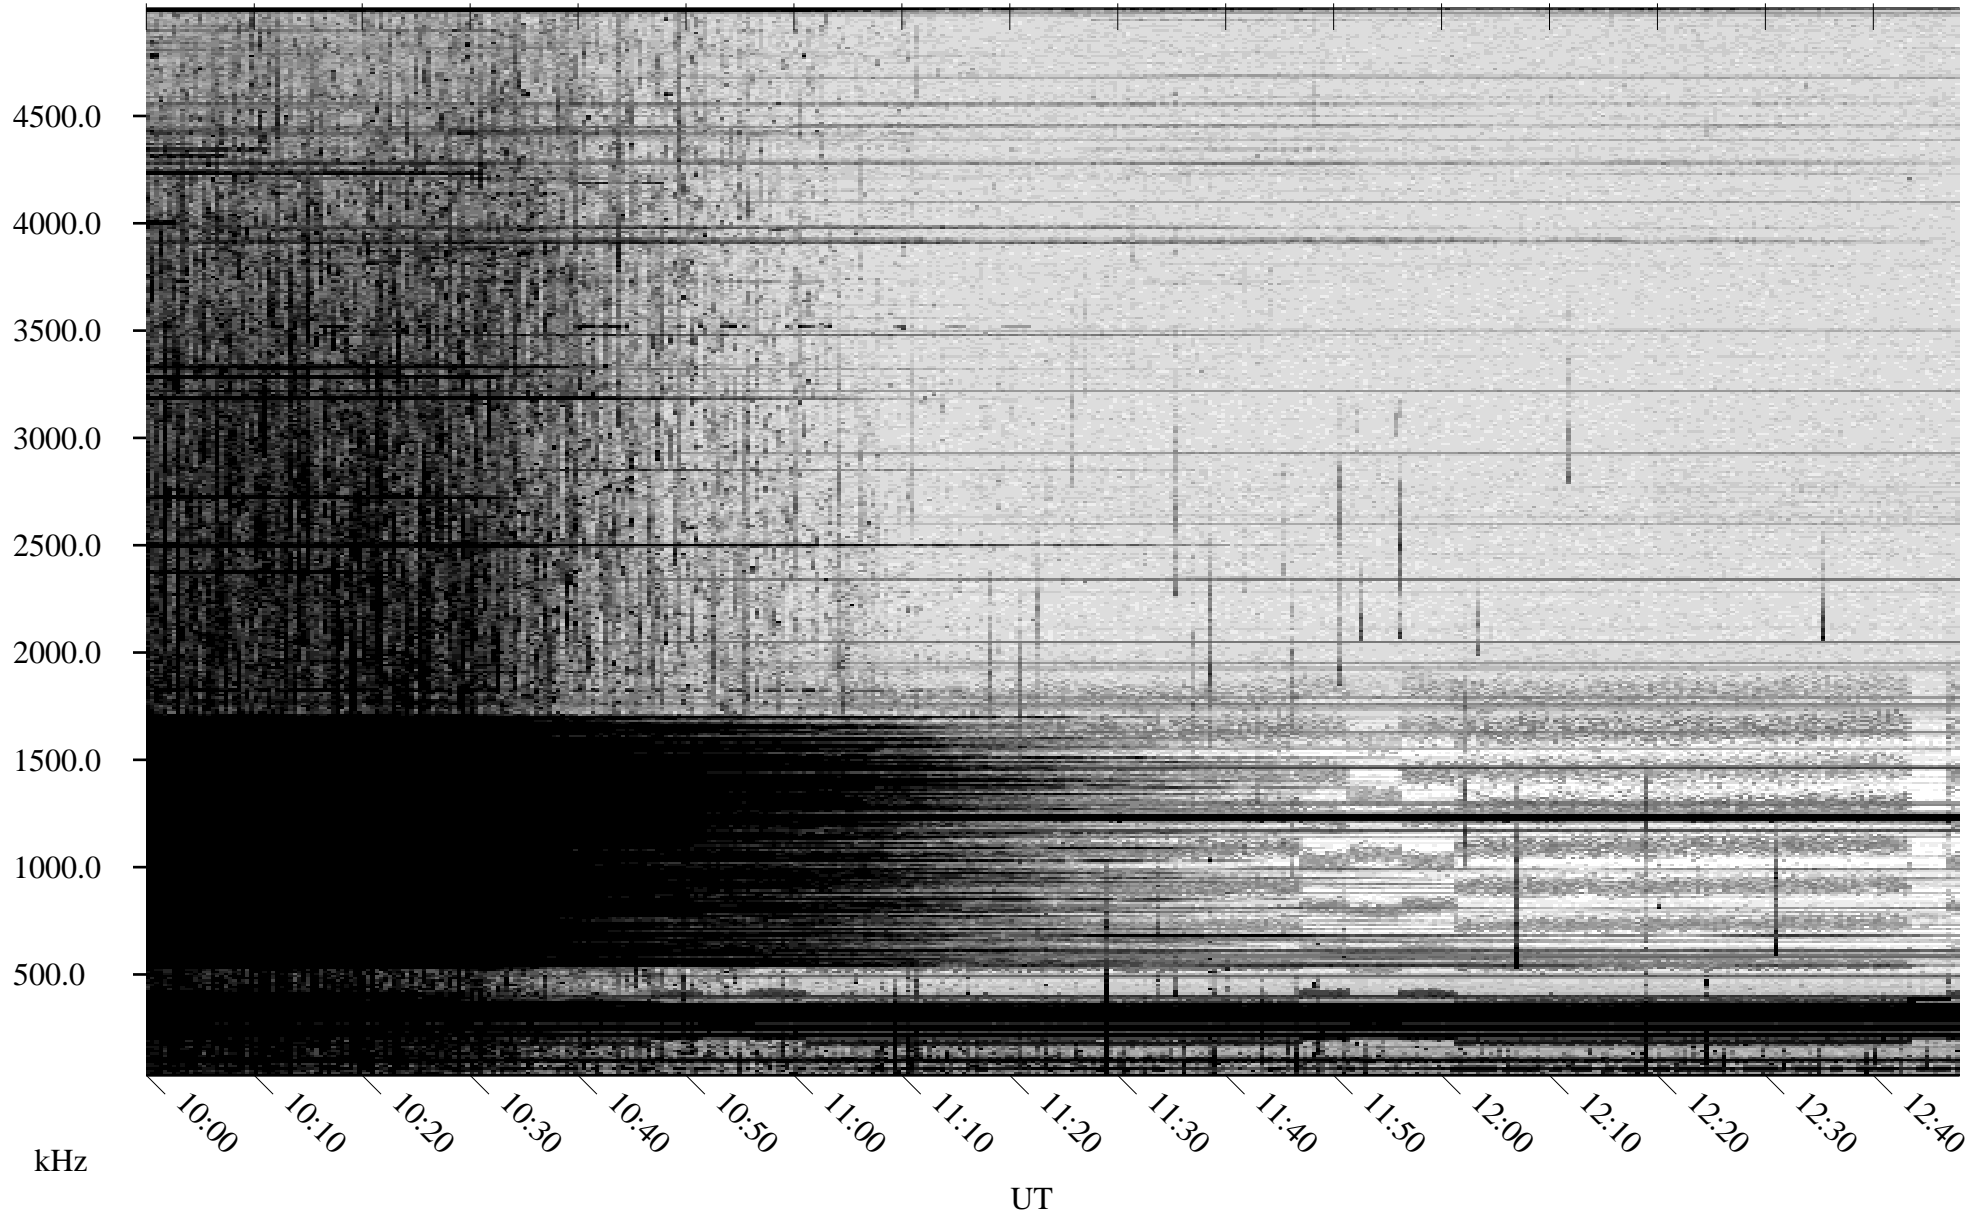

09/06/2009 Churchill, Manitoba

Linear Scale Black = 161 White = 15

ch09249l.r00SUm max_12

Page 1

09/06/2009 Churchill, Manitoba

Linear Scale Black = 161 White = 15

ch09249l.r00SUm max_12

Page 2

09/07/2009 Churchill, Manitoba

Linear Scale Black = 161 White = 15

ch09249l.r00SUm max_12

Page 3

09/07/2009 Churchill, Manitoba

Linear Scale Black = 161 White = 15

ch09249l.r00SUm max_12

Page 4

09/07/2009 Churchill, Manitoba

Linear Scale Black = 161 White = 15

ch09249l.r00SUm max_12

Page 5

09/07/2009 Churchill, Manitoba

Linear Scale Black = 161 White = 15

ch09249l.r00SUm max_12

Page 6

09/07/2009 Churchill, Manitoba

Linear Scale Black = 161 White = 15

ch09249l.r00SUm max_12

Page 7

09/07/2009 Churchill, Manitoba

Linear Scale Black = 161 White = 15

ch09249l.r00SUm max_12

Page 8