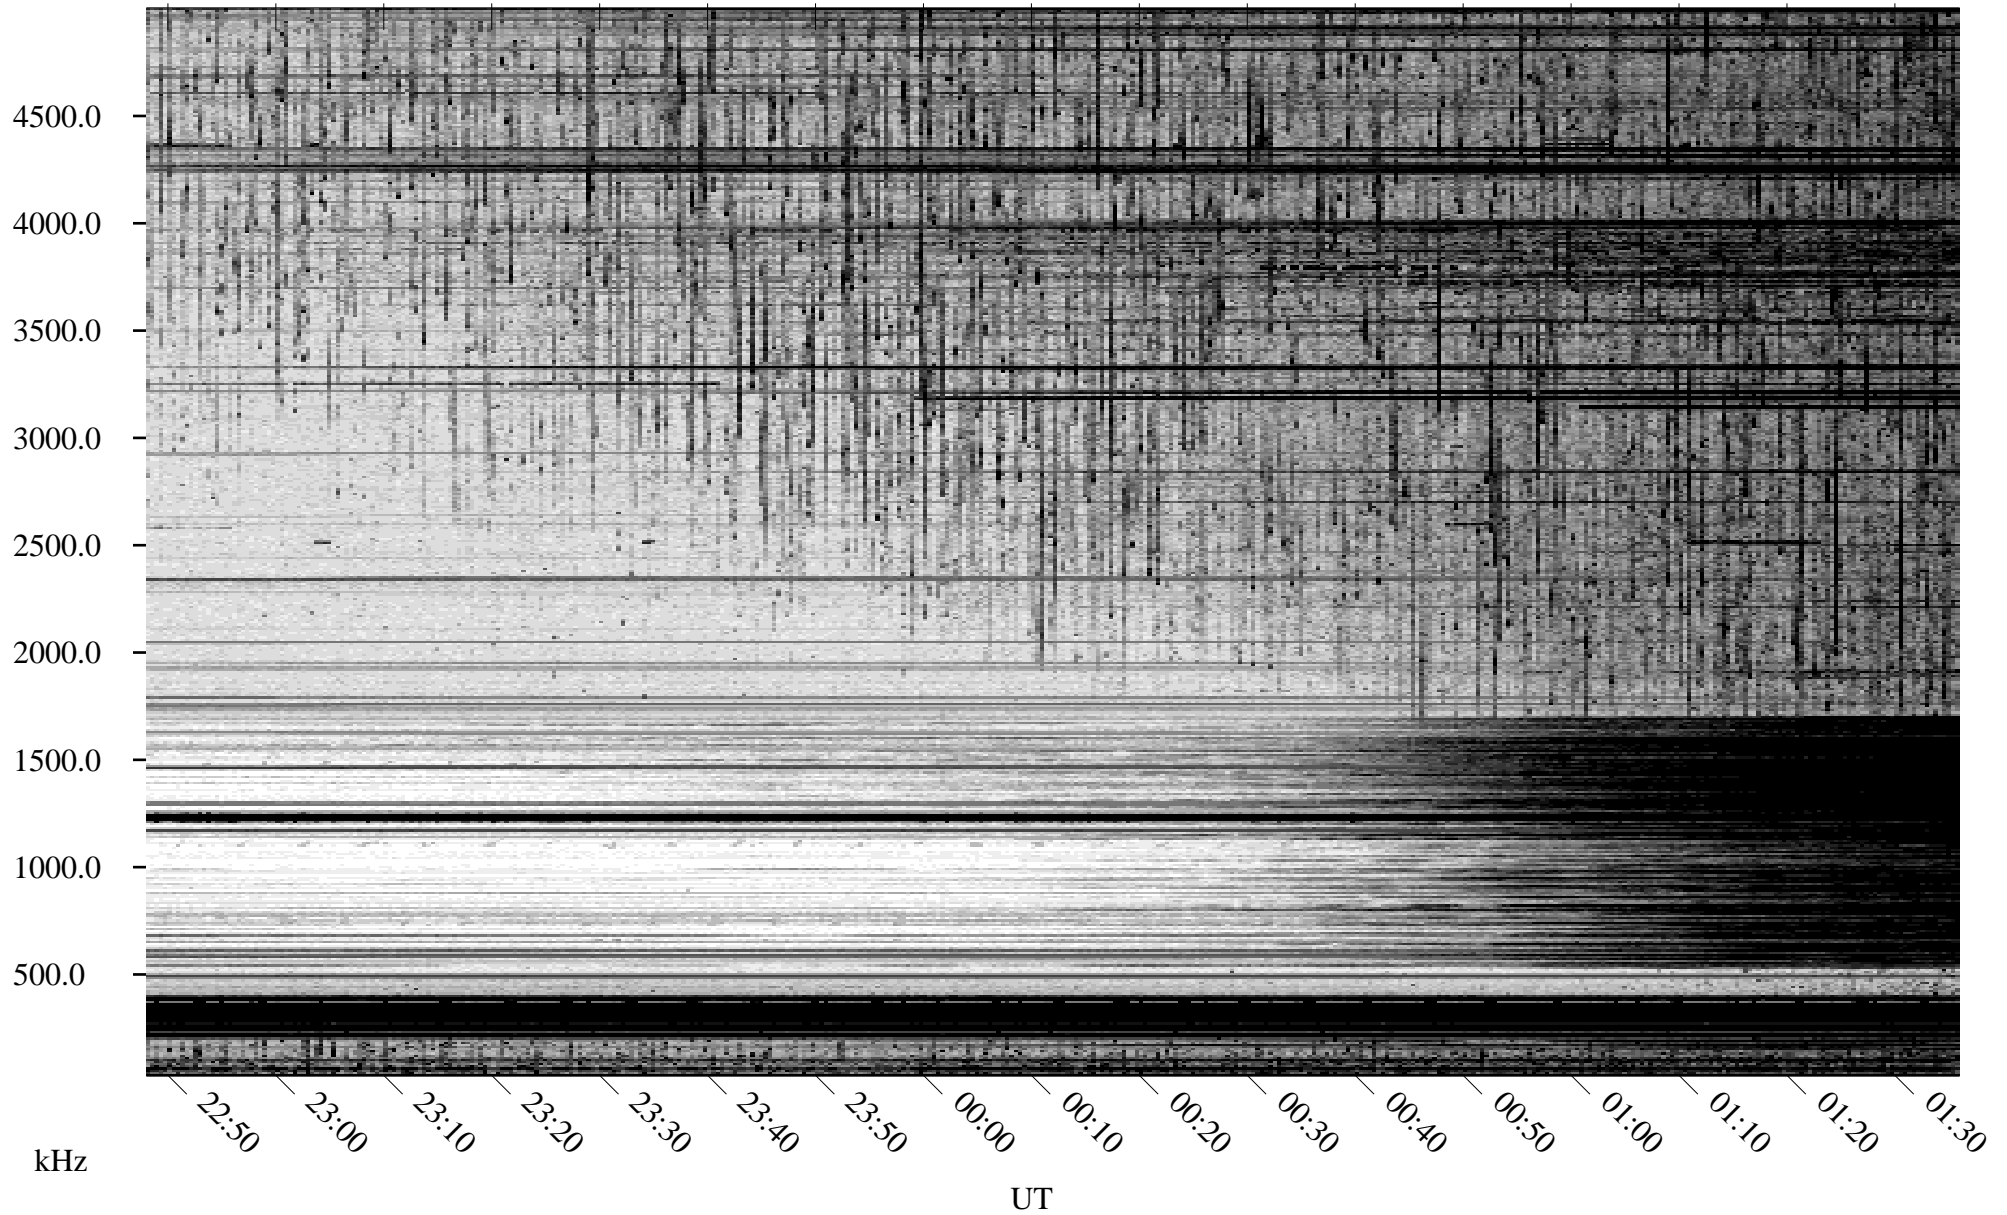

09/06/2009 Churchill, Manitoba

Linear Scale Black = 161 White = 15

ch09249l.r00SUm max_12

Page 1

09/06/2009 Churchill, Manitoba

Linear Scale Black = 161 White = 15

ch09249l.r00SUm max_12

Page 2

09/07/2009 Churchill, Manitoba

Linear Scale Black = 161 White = 15

ch09249l.r00SUm max_12

Page 3

09/07/2009 Churchill, Manitoba

Linear Scale Black = 161 White = 15

ch09249l.r00SUm max_12

Page 4

09/07/2009 Churchill, Manitoba

Linear Scale Black = 161 White = 15

ch09249l.r00SUm max_12

Page 5

09/07/2009 Churchill, Manitoba

Linear Scale Black = 161 White = 15

ch09249l.r00SUm max_12

Page 6

09/07/2009 Churchill, Manitoba

Linear Scale Black = 161 White = 15

ch09249l.r00SUm max_12

Page 7

09/07/2009 Churchill, Manitoba

Linear Scale Black = 161 White = 15

ch09249l.r00SUm max_12

Page 8