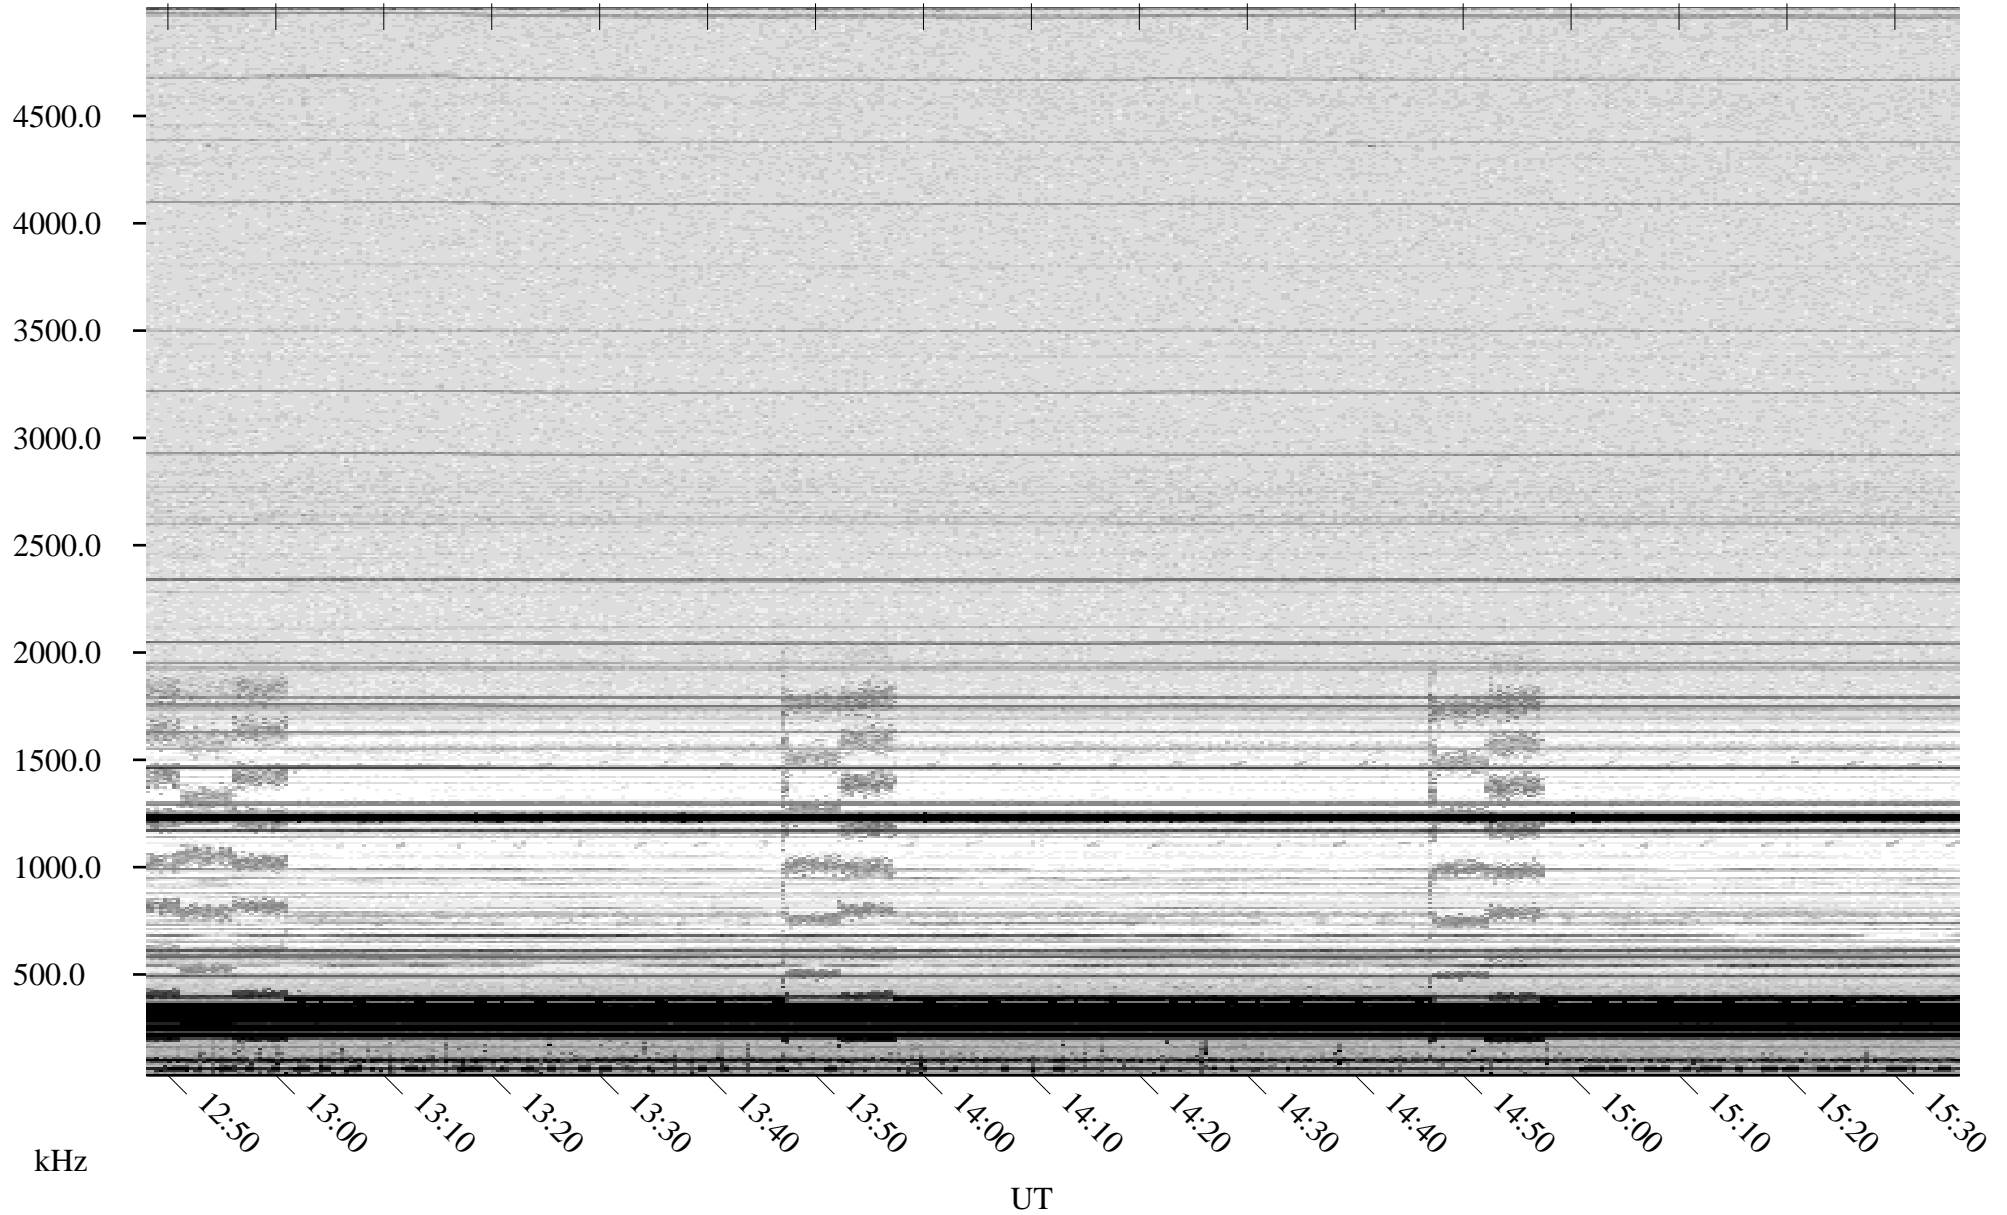

09/06/2009 Churchill, Manitoba

Linear Scale Black = 161 White = 15

ch09249l.r00SUm max_12

Page 1

09/06/2009 Churchill, Manitoba

Linear Scale Black = 161 White = 15

ch09249l.r00SUm max_12

Page 2

09/07/2009 Churchill, Manitoba

Linear Scale Black = 161 White = 15

ch09249l.r00SUm max_12

Page 3

09/07/2009 Churchill, Manitoba

Linear Scale Black = 161 White = 15

ch09249l.r00SUm max_12

Page 4

09/07/2009 Churchill, Manitoba

Linear Scale Black = 161 White = 15

ch09249l.r00SUm max_12

Page 5

09/07/2009 Churchill, Manitoba

Linear Scale Black = 161 White = 15

ch09249l.r00SUm max_12

Page 6

09/07/2009 Churchill, Manitoba

Linear Scale Black = 161 White = 15

ch09249l.r00SUm max_12

Page 7

09/07/2009 Churchill, Manitoba

Linear Scale Black = 161 White = 15

ch09249l.r00SUm max_12

Page 8