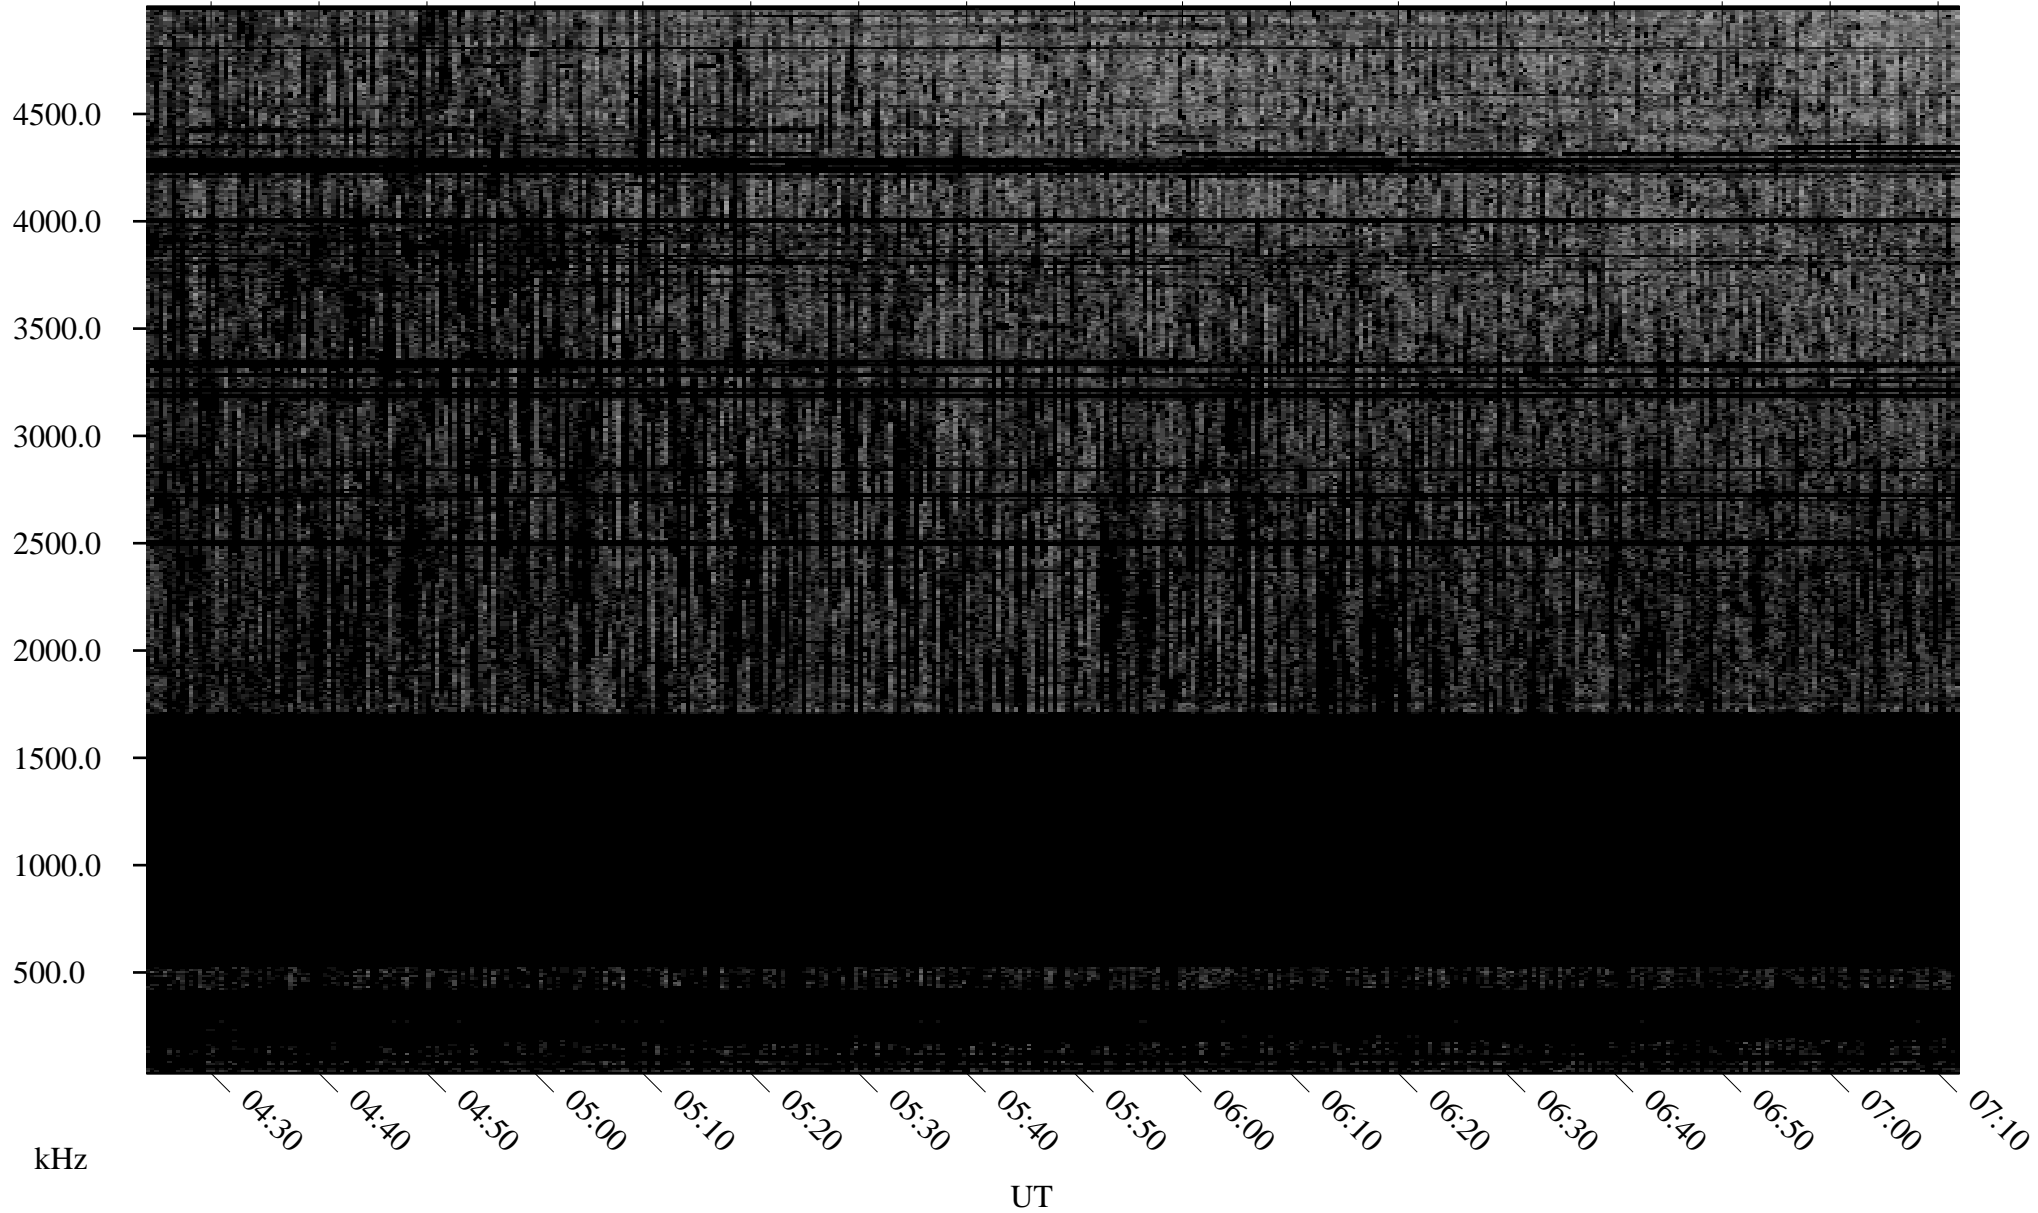

09/06/2009 Churchill, Manitoba

Linear Scale Black = 161 White = 15

ch09249l.r00SUm max_12

Page 1

09/06/2009 Churchill, Manitoba

Linear Scale Black = 161 White = 15

ch09249l.r00SUm max_12

Page 2

09/07/2009 Churchill, Manitoba

Linear Scale Black = 161 White = 15

ch09249l.r00SUm max_12

Page 3

09/07/2009 Churchill, Manitoba

Linear Scale Black = 161 White = 15

ch09249l.r00SUm max_12

Page 4

09/07/2009 Churchill, Manitoba

Linear Scale Black = 161 White = 15

ch09249l.r00SUm max_12

Page 5

09/07/2009 Churchill, Manitoba

Linear Scale Black = 161 White = 15

ch09249l.r00SUm max_12

Page 6

09/07/2009 Churchill, Manitoba

Linear Scale Black = 161 White = 15

ch09249l.r00SUm max_12

Page 7

09/07/2009 Churchill, Manitoba

Linear Scale Black = 161 White = 15

ch09249l.r00SUm max_12

Page 8