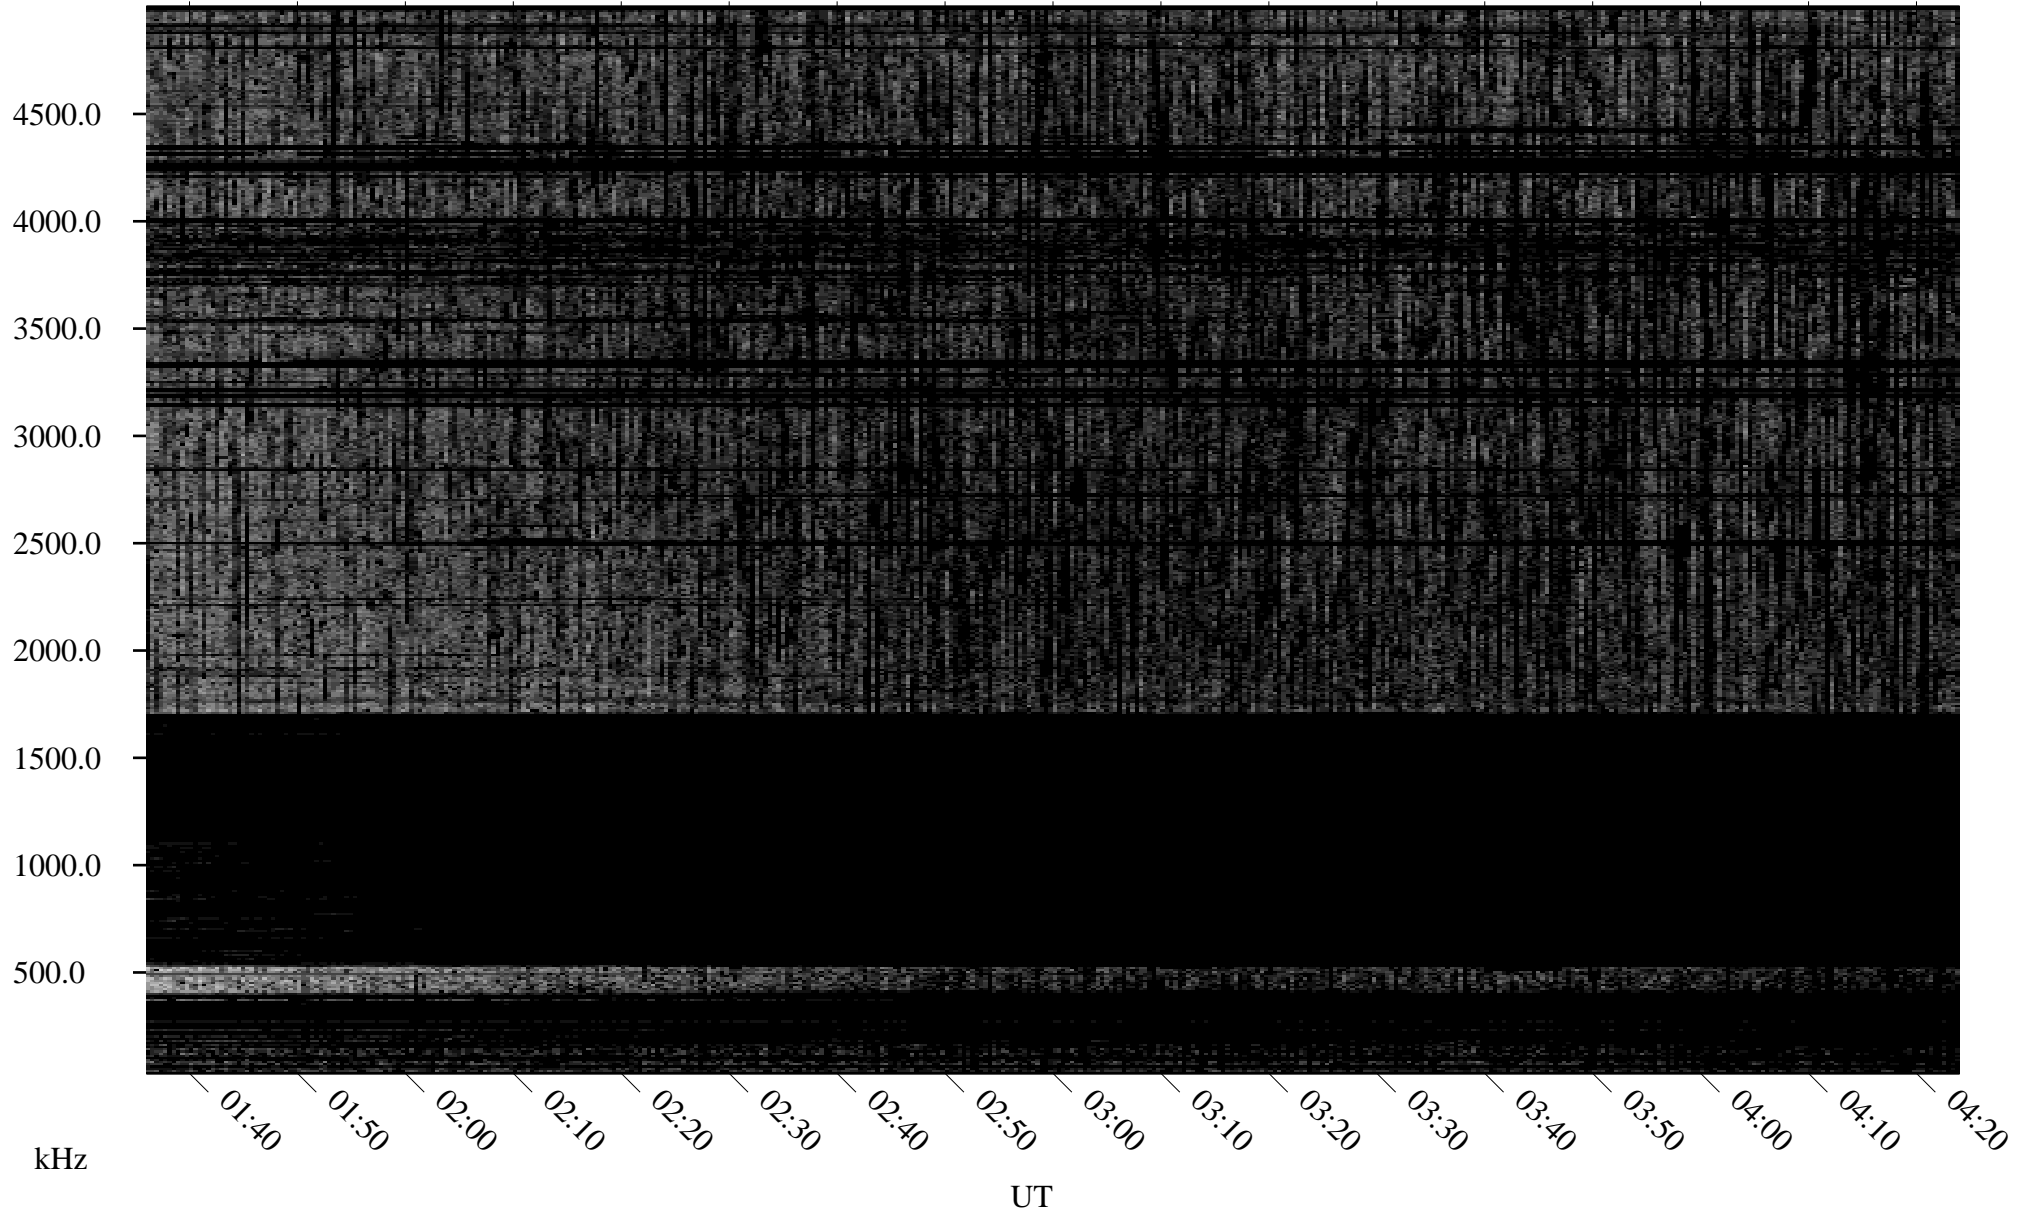

09/06/2009 Churchill, Manitoba

Linear Scale Black = 161 White = 15

ch09249l.r00SUm max_12

Page 1

09/06/2009 Churchill, Manitoba

Linear Scale Black = 161 White = 15

ch09249l.r00SUm max_12

Page 2

09/07/2009 Churchill, Manitoba

Linear Scale Black = 161 White = 15

ch09249l.r00SUm max_12

Page 3

09/07/2009 Churchill, Manitoba

Linear Scale Black = 161 White = 15

ch09249l.r00SUm max_12

Page 4

09/07/2009 Churchill, Manitoba

Linear Scale Black = 161 White = 15

ch09249l.r00SUm max_12

Page 5

09/07/2009 Churchill, Manitoba

Linear Scale Black = 161 White = 15

ch09249l.r00SUm max_12

Page 6

09/07/2009 Churchill, Manitoba

Linear Scale Black = 161 White = 15

ch09249l.r00SUm max_12

Page 7

09/07/2009 Churchill, Manitoba

Linear Scale Black = 161 White = 15

ch09249l.r00SUm max_12

Page 8