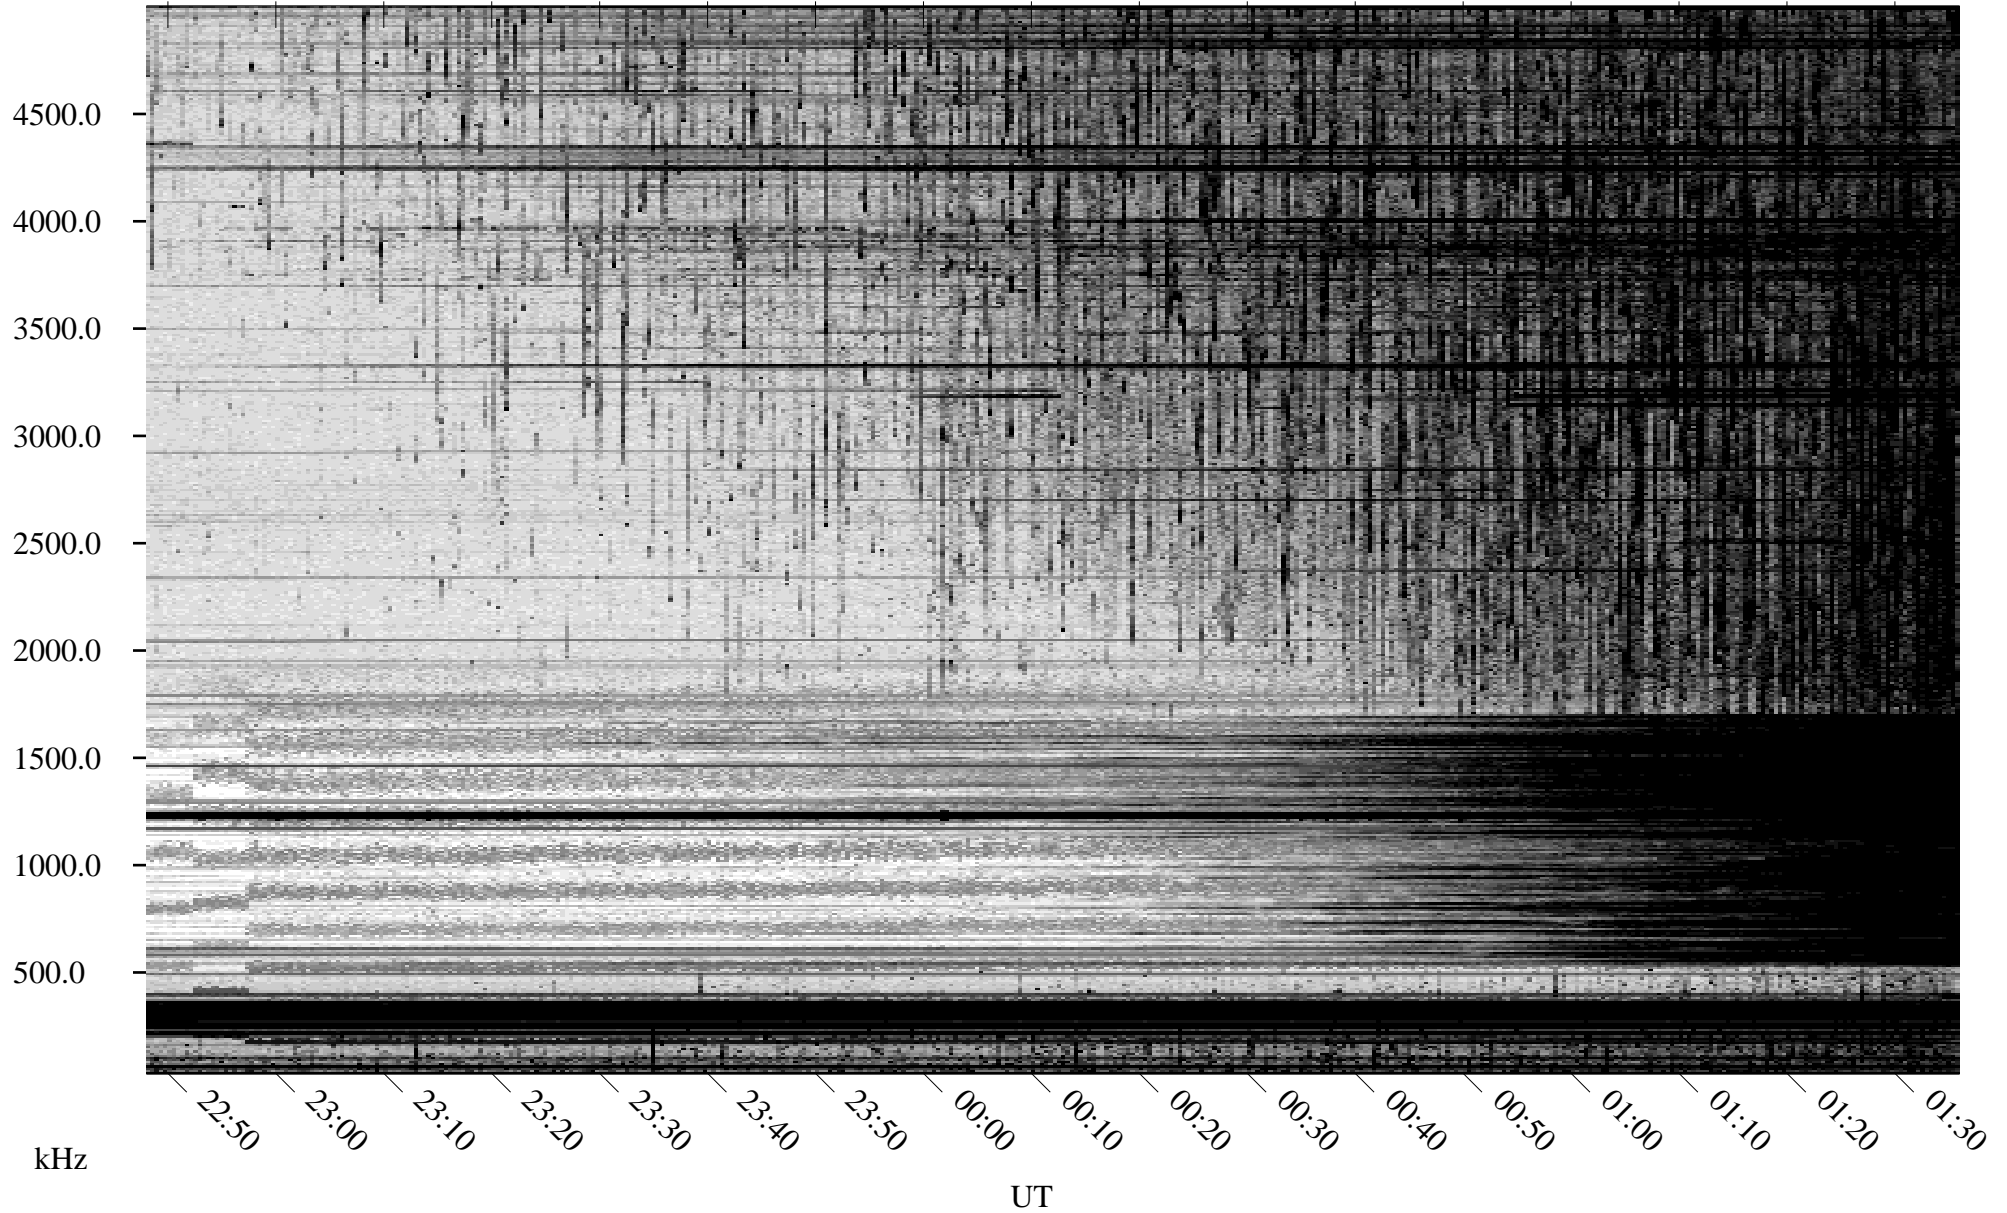

09/07/2009 Churchill, Manitoba

Linear Scale Black = 161 White = 15

ch09250l.r00SUm max_12

Page 1

09/07/2009 Churchill, Manitoba

Linear Scale Black = 161 White = 15

ch09250l.r00SUm max_12

Page 2

09/08/2009 Churchill, Manitoba

Linear Scale Black = 161 White = 15

ch09250l.r00SUm max_12

Page 3

09/08/2009 Churchill, Manitoba

Linear Scale Black = 161 White = 15

ch09250l.r00SUm max_12

Page 4

09/08/2009 Churchill, Manitoba

Linear Scale Black = 161 White = 15

ch09250l.r00SUm max_12

Page 5

09/08/2009 Churchill, Manitoba

Linear Scale Black = 161 White = 15

ch09250l.r00SUm max_12

Page 6

09/08/2009 Churchill, Manitoba

Linear Scale Black = 161 White = 15

ch09250l.r00SUm max_12

Page 7

09/08/2009 Churchill, Manitoba

Linear Scale Black = 161 White = 15

ch09250l.r00SUm max_12

Page 8