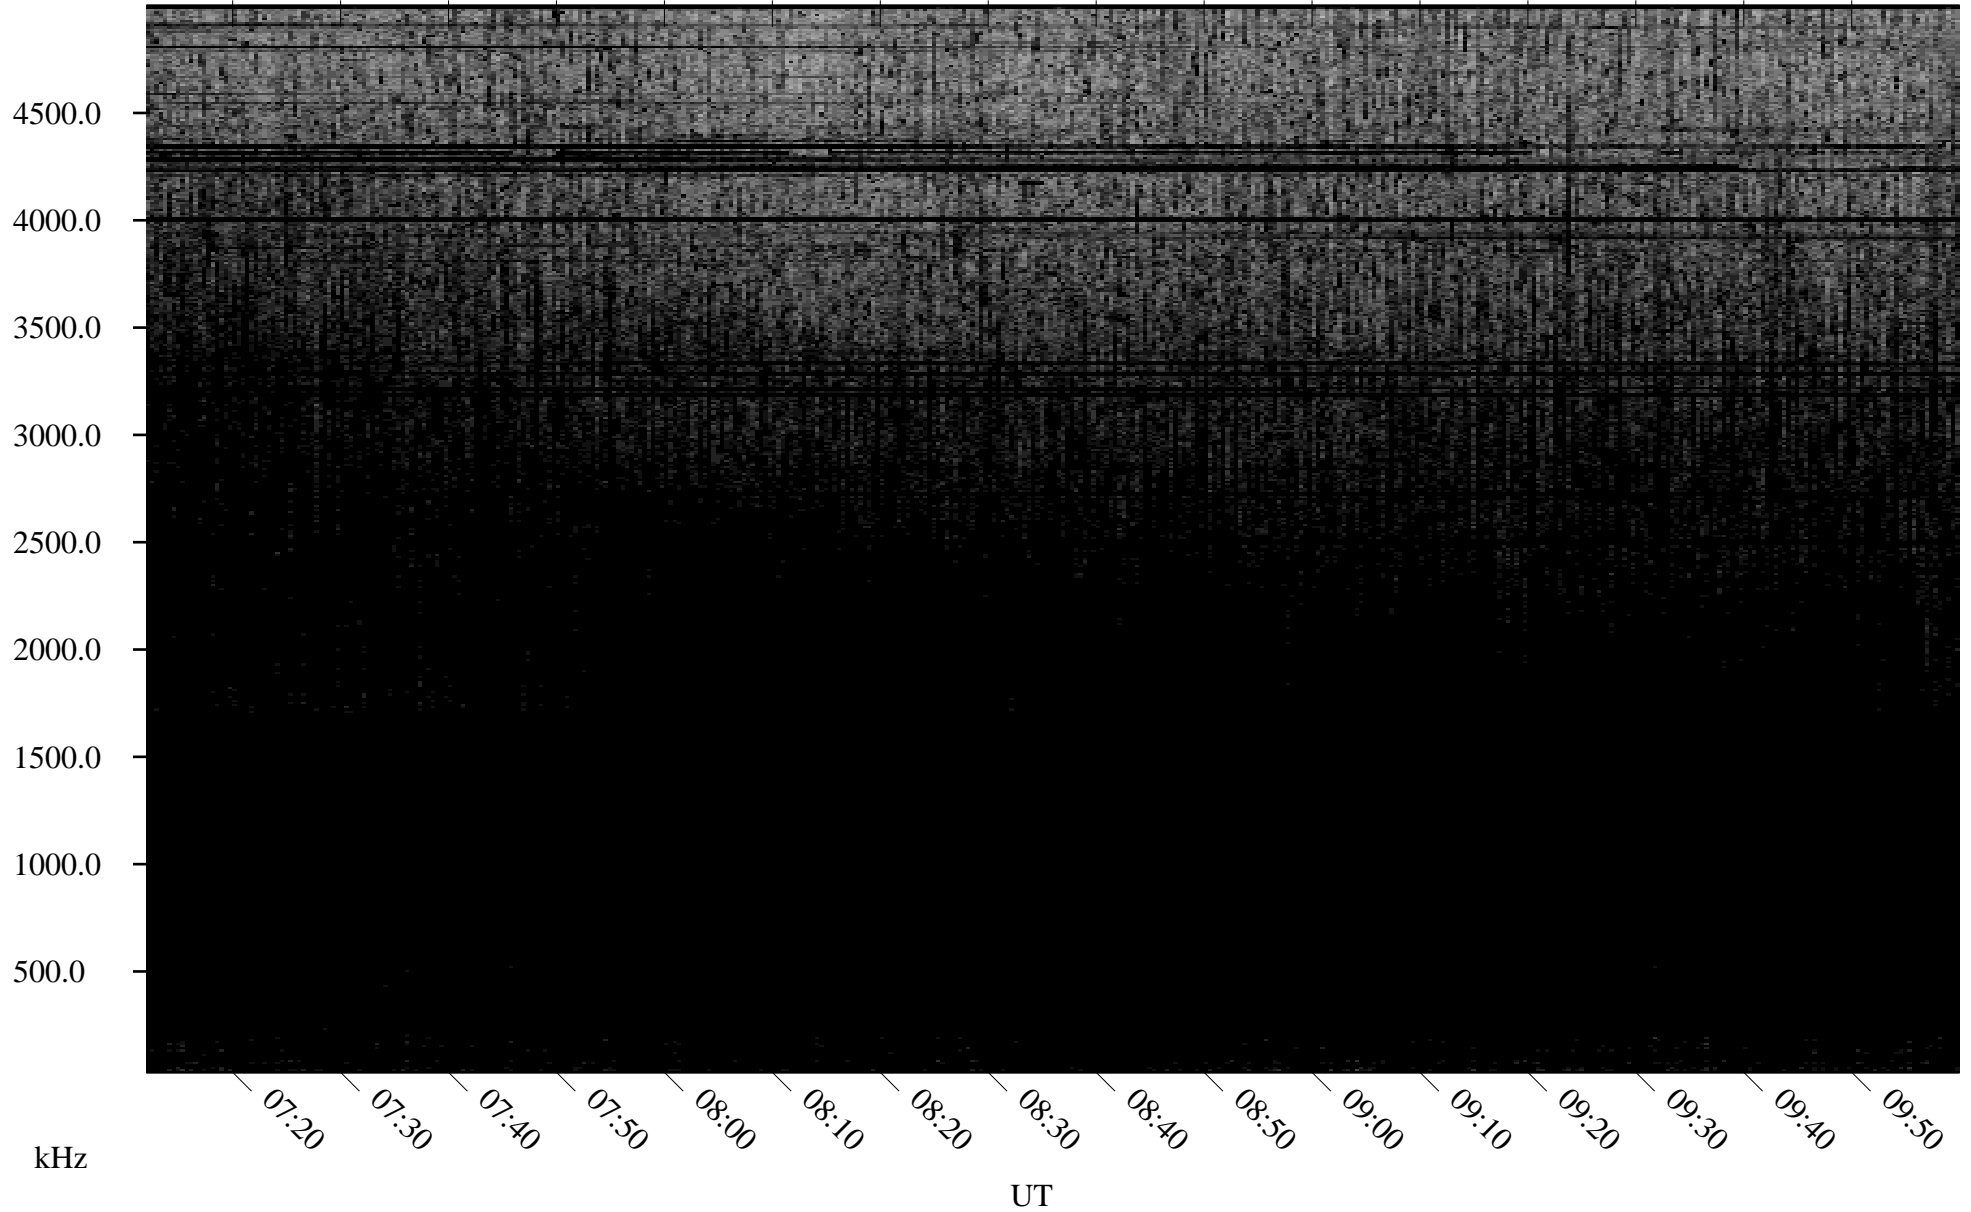

09/07/2009 Churchill, Manitoba

Linear Scale Black = 161 White = 15

ch09250l.r00SUm max_12

Page 1

09/07/2009 Churchill, Manitoba

Linear Scale Black = 161 White = 15

ch09250l.r00SUm max_12

Page 2

09/08/2009 Churchill, Manitoba

Linear Scale Black = 161 White = 15

ch09250l.r00SUm max_12

Page 3

09/08/2009 Churchill, Manitoba

Linear Scale Black = 161 White = 15

ch09250l.r00SUm max_12

Page 4

09/08/2009 Churchill, Manitoba

Linear Scale Black = 161 White = 15

ch09250l.r00SUm max_12

Page 5

09/08/2009 Churchill, Manitoba

Linear Scale Black = 161 White = 15

ch09250l.r00SUm max_12

Page 6

09/08/2009 Churchill, Manitoba

Linear Scale Black = 161 White = 15

ch09250l.r00SUm max_12

Page 7

09/08/2009 Churchill, Manitoba

Linear Scale Black = 161 White = 15

ch09250l.r00SUm max_12

Page 8