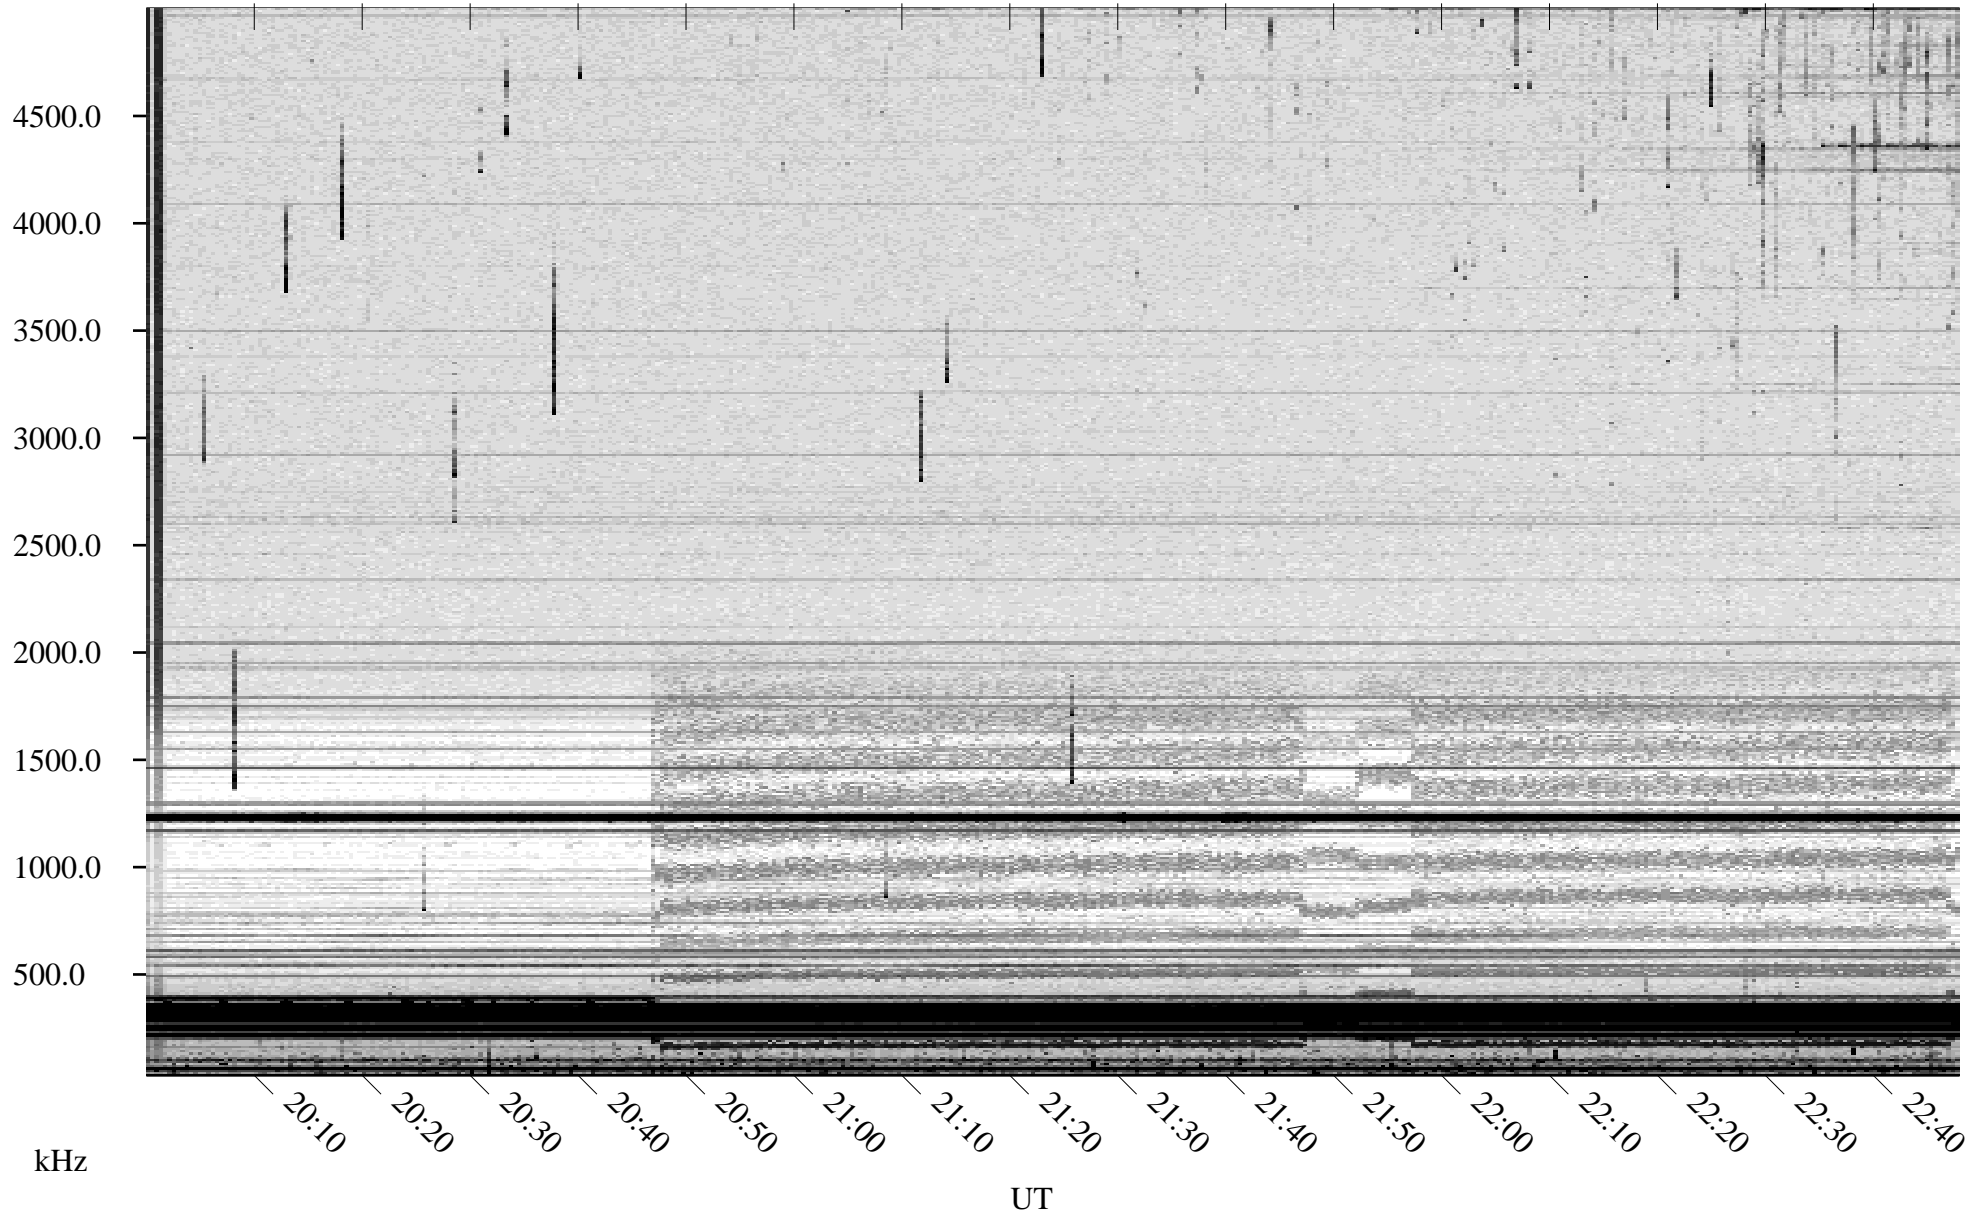

09/07/2009 Churchill, Manitoba

Linear Scale Black = 161 White = 15

ch09250l.r00SUm max_12

Page 1

09/07/2009 Churchill, Manitoba

Linear Scale Black = 161 White = 15

ch09250l.r00SUm max_12

Page 2

09/08/2009 Churchill, Manitoba

Linear Scale Black = 161 White = 15

ch09250l.r00SUm max_12

Page 3

09/08/2009 Churchill, Manitoba

Linear Scale Black = 161 White = 15

ch09250l.r00SUm max_12

Page 4

09/08/2009 Churchill, Manitoba

Linear Scale Black = 161 White = 15

ch09250l.r00SUm max_12

Page 5

09/08/2009 Churchill, Manitoba

Linear Scale Black = 161 White = 15

ch09250l.r00SUm max_12

Page 6

09/08/2009 Churchill, Manitoba

Linear Scale Black = 161 White = 15

ch09250l.r00SUm max_12

Page 7

09/08/2009 Churchill, Manitoba

Linear Scale Black = 161 White = 15

ch09250l.r00SUm max_12

Page 8