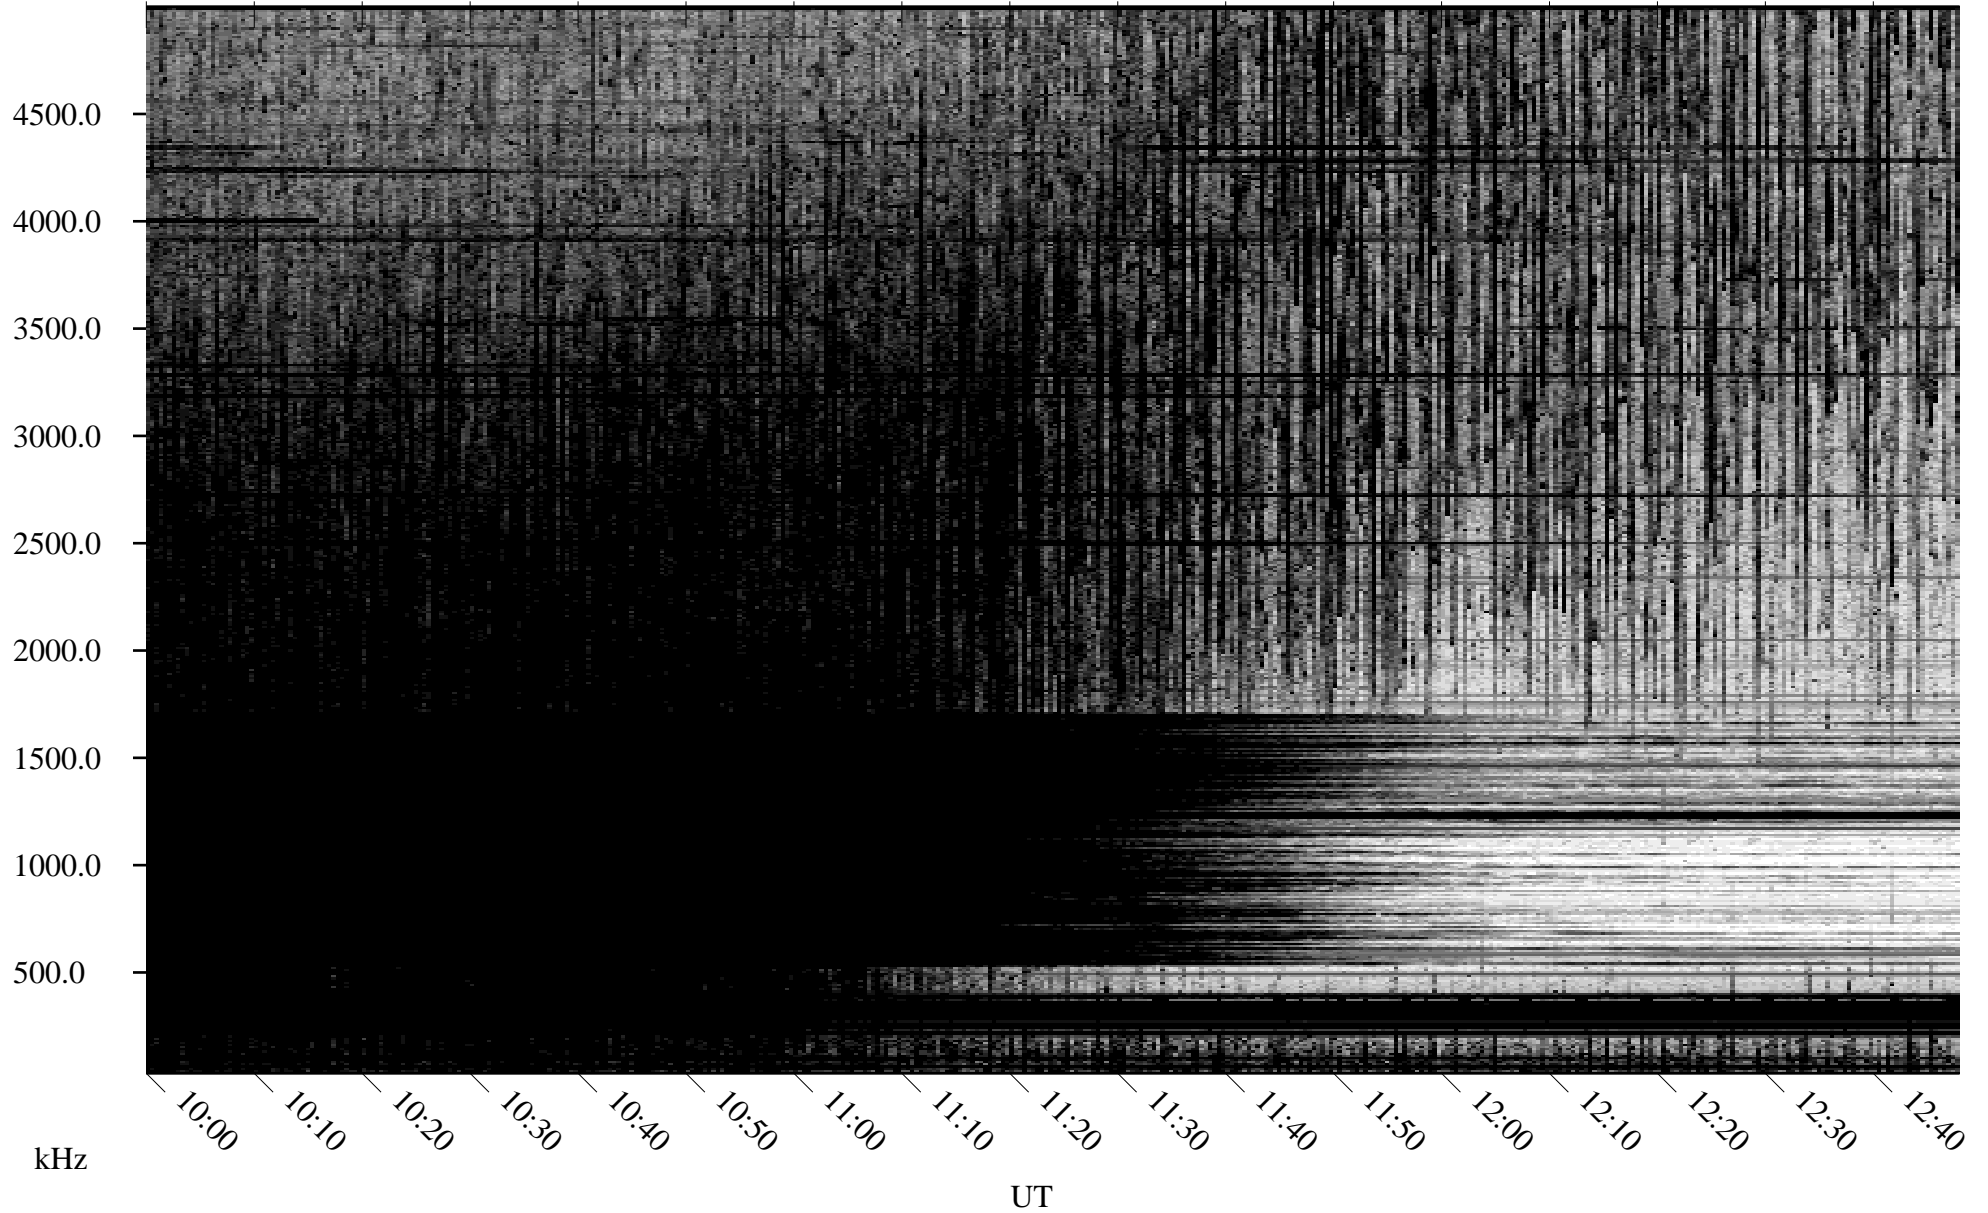

09/07/2009 Churchill, Manitoba

Linear Scale Black = 161 White = 15

ch09250l.r00SUm max_12

Page 1

09/07/2009 Churchill, Manitoba

Linear Scale Black = 161 White = 15

ch09250l.r00SUm max_12

Page 2

09/08/2009 Churchill, Manitoba

Linear Scale Black = 161 White = 15

ch09250l.r00SUm max_12

Page 3

09/08/2009 Churchill, Manitoba

Linear Scale Black = 161 White = 15

ch09250l.r00SUm max_12

Page 4

09/08/2009 Churchill, Manitoba

Linear Scale Black = 161 White = 15

ch09250l.r00SUm max_12

Page 5

09/08/2009 Churchill, Manitoba

Linear Scale Black = 161 White = 15

ch09250l.r00SUm max_12

Page 6

09/08/2009 Churchill, Manitoba

Linear Scale Black = 161 White = 15

ch09250l.r00SUm max_12

Page 7

09/08/2009 Churchill, Manitoba

Linear Scale Black = 161 White = 15

ch09250l.r00SUm max_12

Page 8