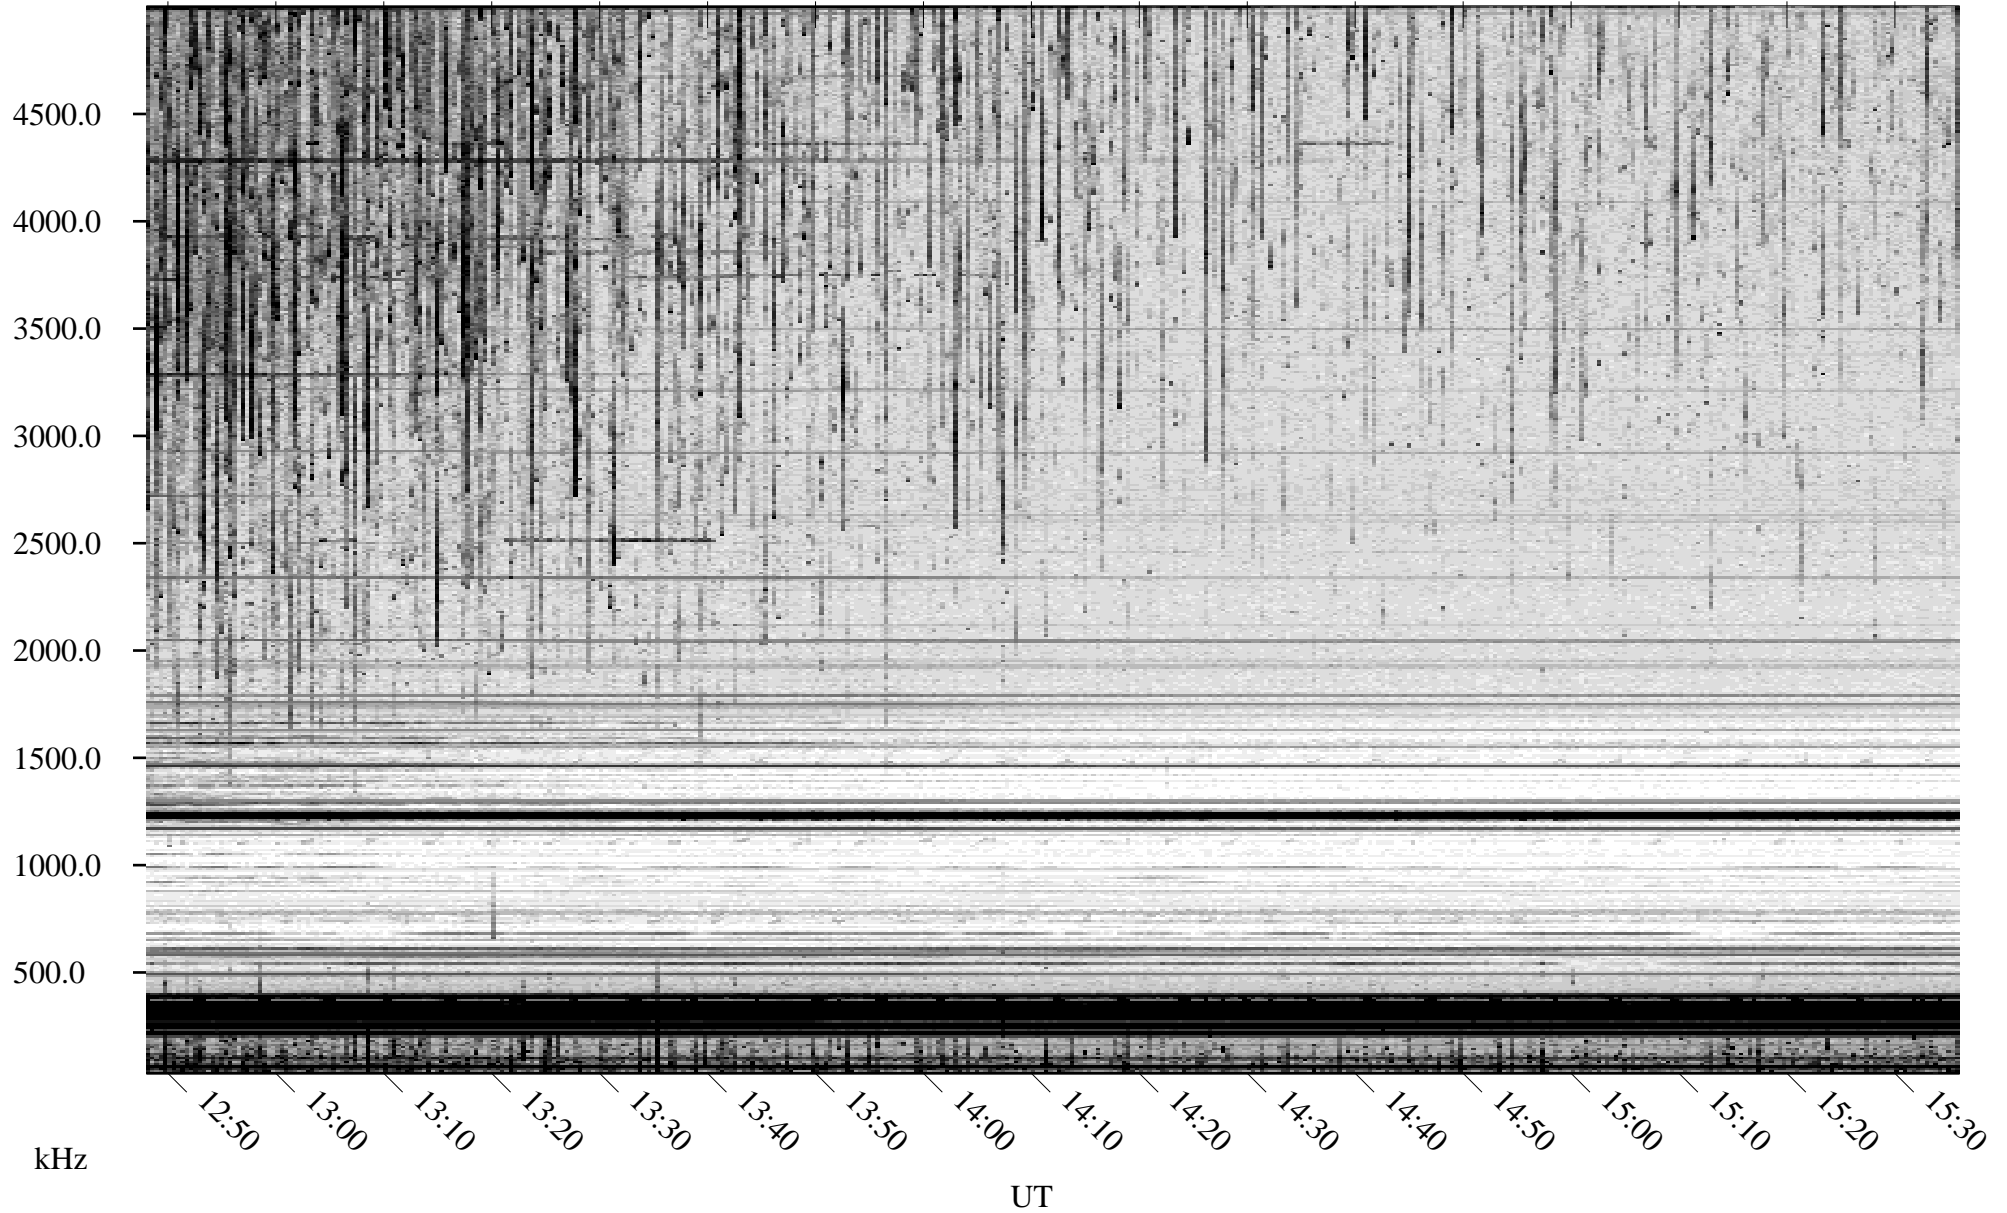

09/07/2009 Churchill, Manitoba

Linear Scale Black = 161 White = 15

ch09250l.r00SUm max_12

Page 1

09/07/2009 Churchill, Manitoba

Linear Scale Black = 161 White = 15

ch09250l.r00SUm max_12

Page 2

09/08/2009 Churchill, Manitoba

Linear Scale Black = 161 White = 15

ch09250l.r00SUm max_12

Page 3

09/08/2009 Churchill, Manitoba

Linear Scale Black = 161 White = 15

ch09250l.r00SUm max_12

Page 4

09/08/2009 Churchill, Manitoba

Linear Scale Black = 161 White = 15

ch09250l.r00SUm max_12

Page 5

09/08/2009 Churchill, Manitoba

Linear Scale Black = 161 White = 15

ch09250l.r00SUm max_12

Page 6

09/08/2009 Churchill, Manitoba

Linear Scale Black = 161 White = 15

ch09250l.r00SUm max_12

Page 7

09/08/2009 Churchill, Manitoba

Linear Scale Black = 161 White = 15

ch09250l.r00SUm max_12

Page 8