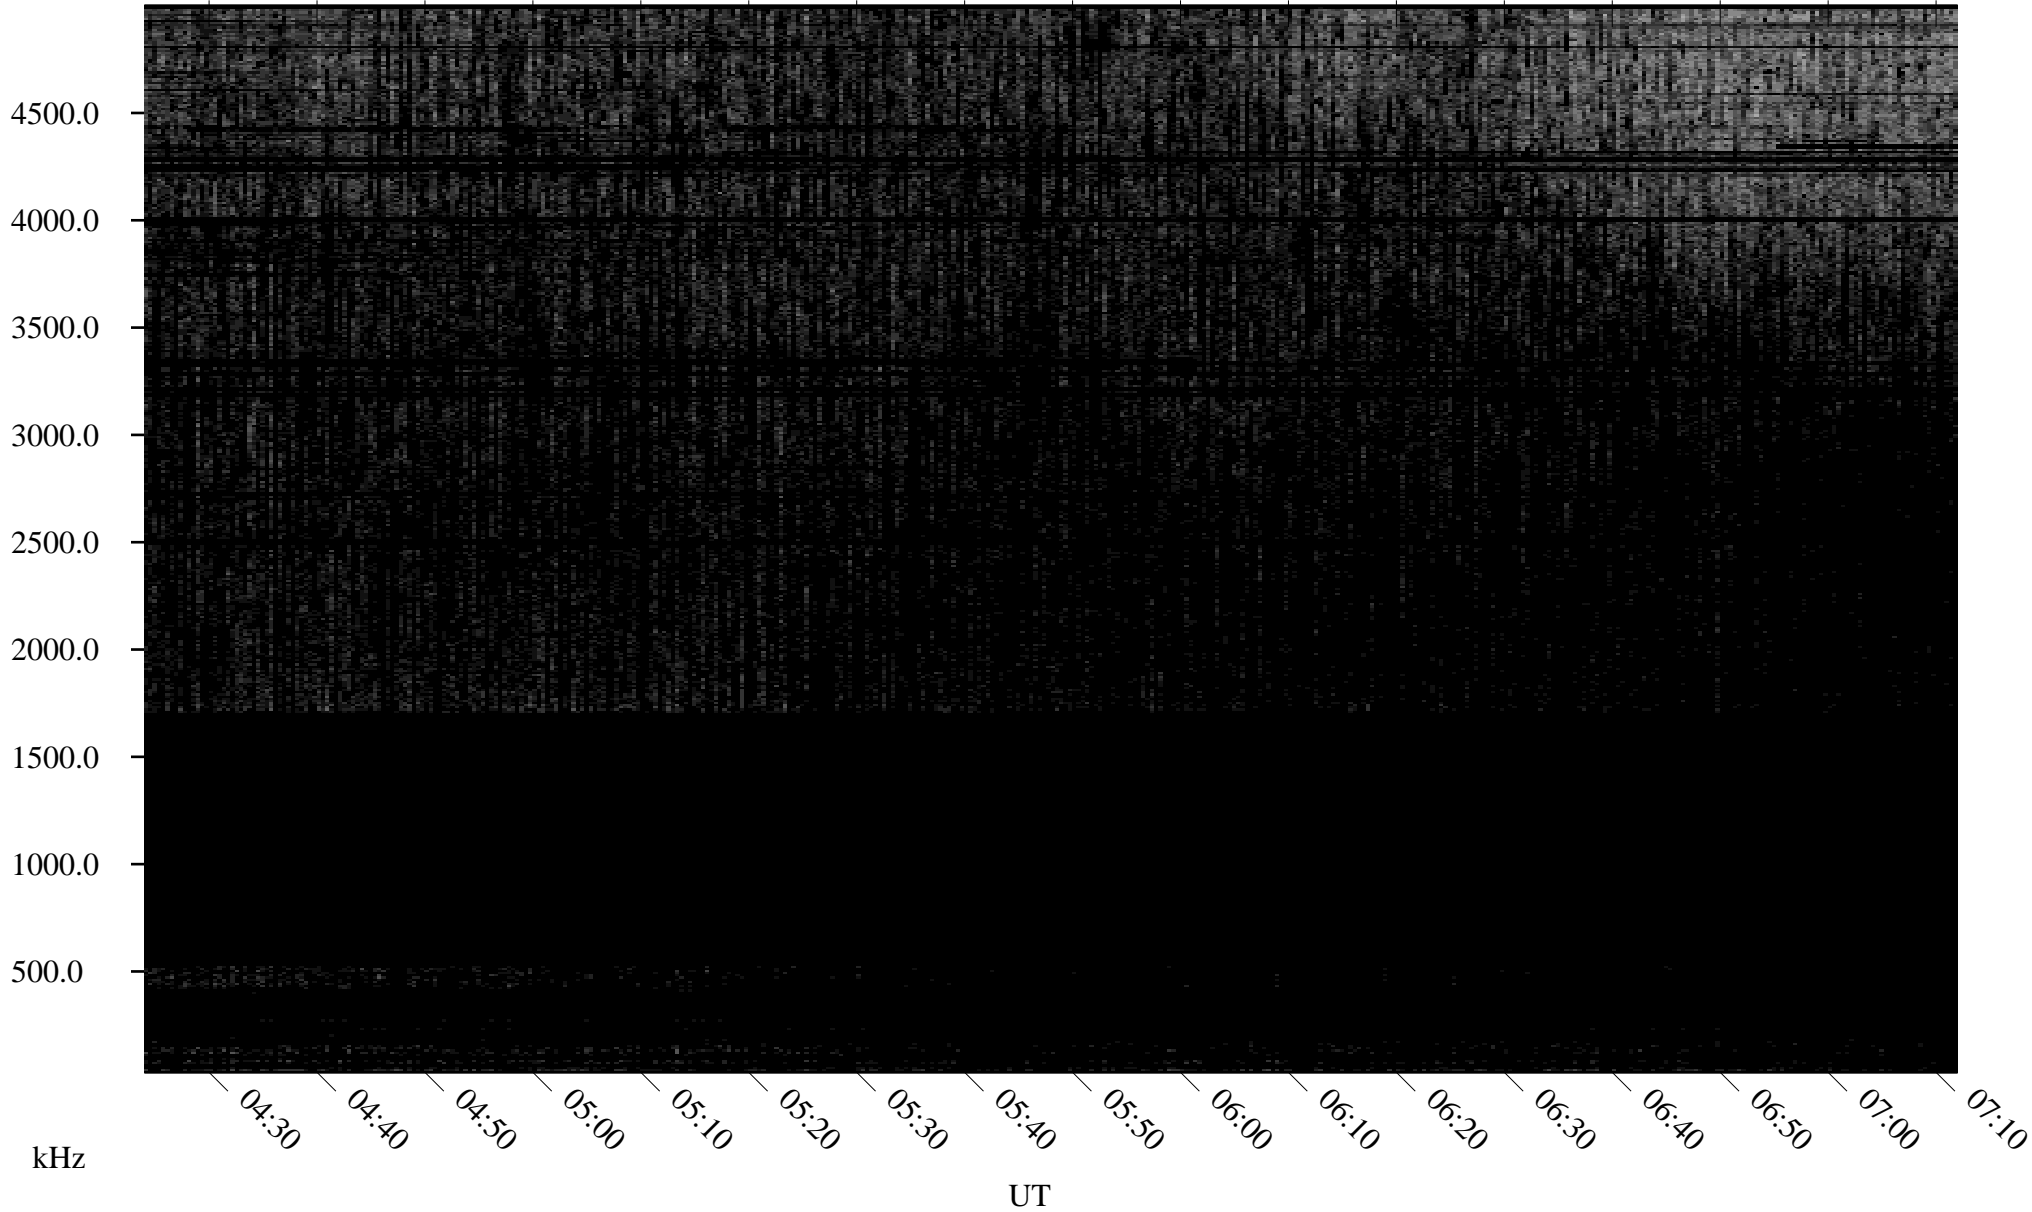

09/07/2009 Churchill, Manitoba

Linear Scale Black = 161 White = 15

ch09250l.r00SUm max_12

Page 1

09/07/2009 Churchill, Manitoba

Linear Scale Black = 161 White = 15

ch09250l.r00SUm max_12

Page 2

09/08/2009 Churchill, Manitoba

Linear Scale Black = 161 White = 15

ch09250l.r00SUm max_12

Page 3

09/08/2009 Churchill, Manitoba

Linear Scale Black = 161 White = 15

ch09250l.r00SUm max_12

Page 4

09/08/2009 Churchill, Manitoba

Linear Scale Black = 161 White = 15

ch09250l.r00SUm max_12

Page 5

09/08/2009 Churchill, Manitoba

Linear Scale Black = 161 White = 15

ch09250l.r00SUm max_12

Page 6

09/08/2009 Churchill, Manitoba

Linear Scale Black = 161 White = 15

ch09250l.r00SUm max_12

Page 7

09/08/2009 Churchill, Manitoba

Linear Scale Black = 161 White = 15

ch09250l.r00SUm max_12

Page 8