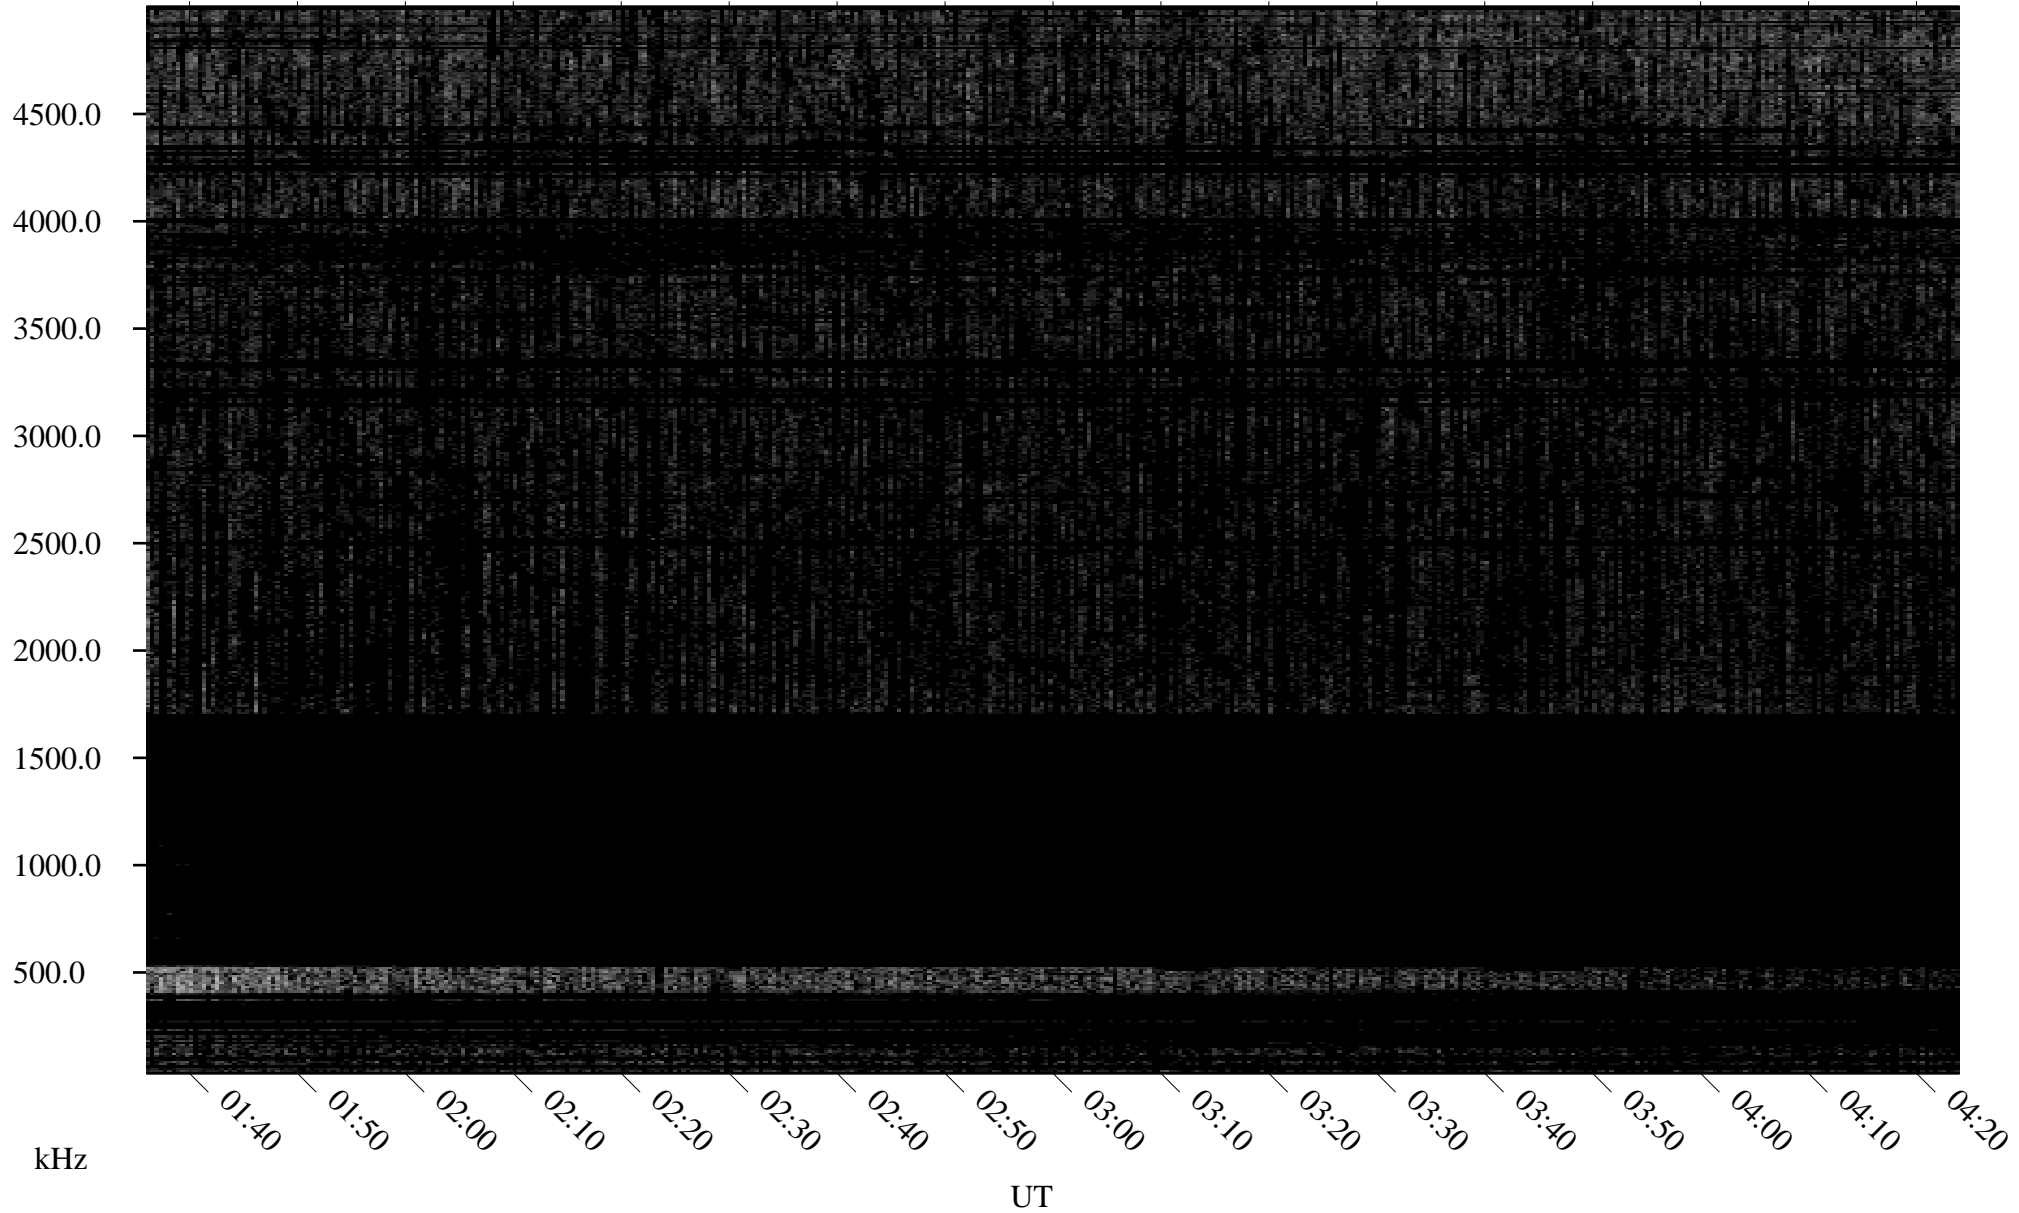

09/07/2009 Churchill, Manitoba

Linear Scale Black = 161 White = 15

ch09250l.r00SUm max_12

Page 1

09/07/2009 Churchill, Manitoba

Linear Scale Black = 161 White = 15

ch09250l.r00SUm max_12

Page 2

09/08/2009 Churchill, Manitoba

Linear Scale Black = 161 White = 15

ch09250l.r00SUm max_12

Page 3

09/08/2009 Churchill, Manitoba

Linear Scale Black = 161 White = 15

ch09250l.r00SUm max_12

Page 4

09/08/2009 Churchill, Manitoba

Linear Scale Black = 161 White = 15

ch09250l.r00SUm max_12

Page 5

09/08/2009 Churchill, Manitoba

Linear Scale Black = 161 White = 15

ch09250l.r00SUm max_12

Page 6

09/08/2009 Churchill, Manitoba

Linear Scale Black = 161 White = 15

ch09250l.r00SUm max_12

Page 7

09/08/2009 Churchill, Manitoba

Linear Scale Black = 161 White = 15

ch09250l.r00SUm max_12

Page 8