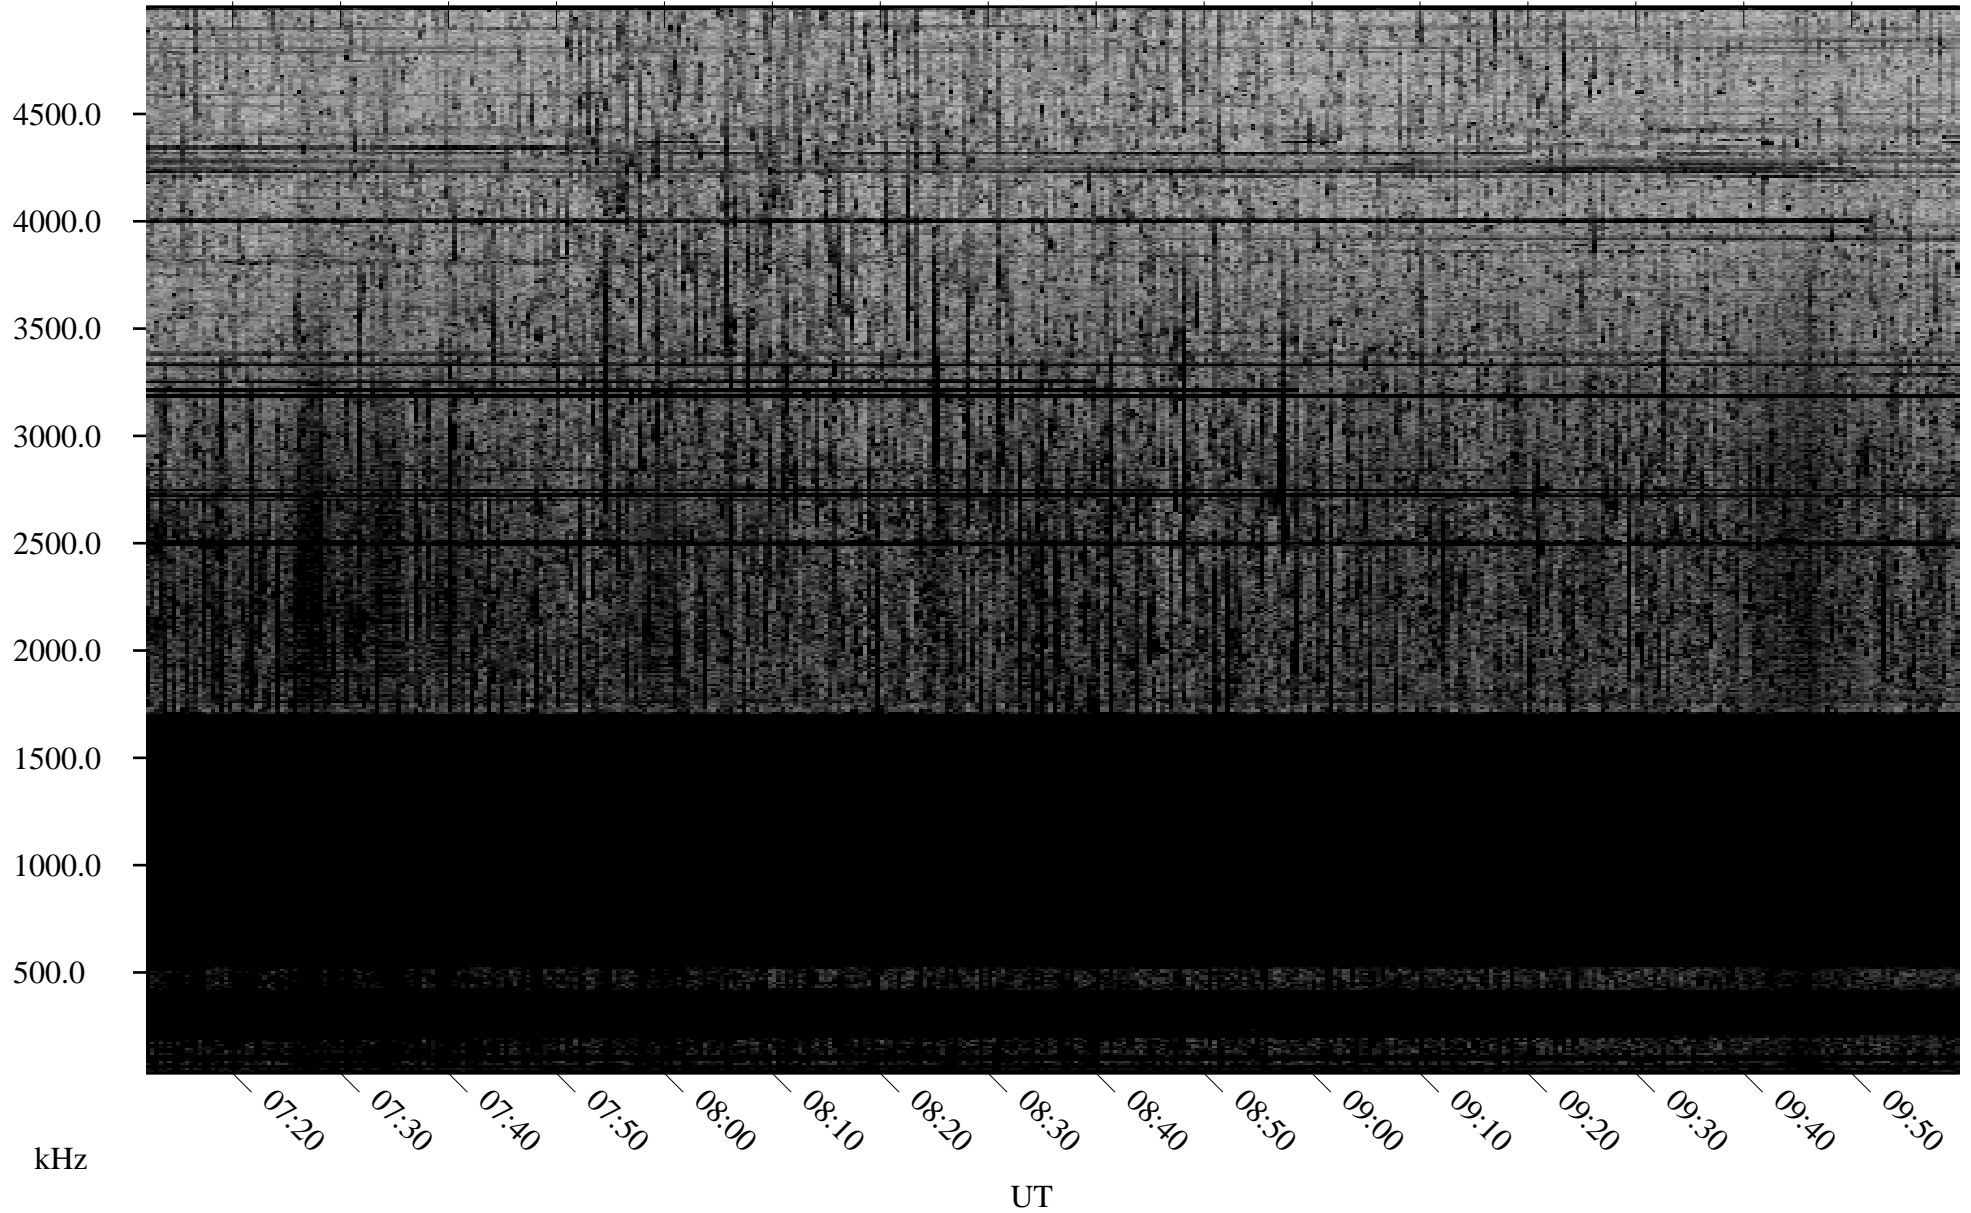

# 09/08/2009 Churchill, Manitoba

Linear Scale    Black = 161    White = 15

ch092511.r00SUm max\_12

Page 1

# 09/09/2009 Churchill, Manitoba

Linear Scale    Black = 161    White = 15

ch092511.r00SUm max\_12

Page 3

09/09/2009 Churchill, Manitoba

Linear Scale Black = 161 White = 15

ch092511.r00SUm max\_12

Page 4

# 09/09/2009 Churchill, Manitoba

Linear Scale    Black = 161    White = 15

ch092511.r00SUm max\_12

Page 5