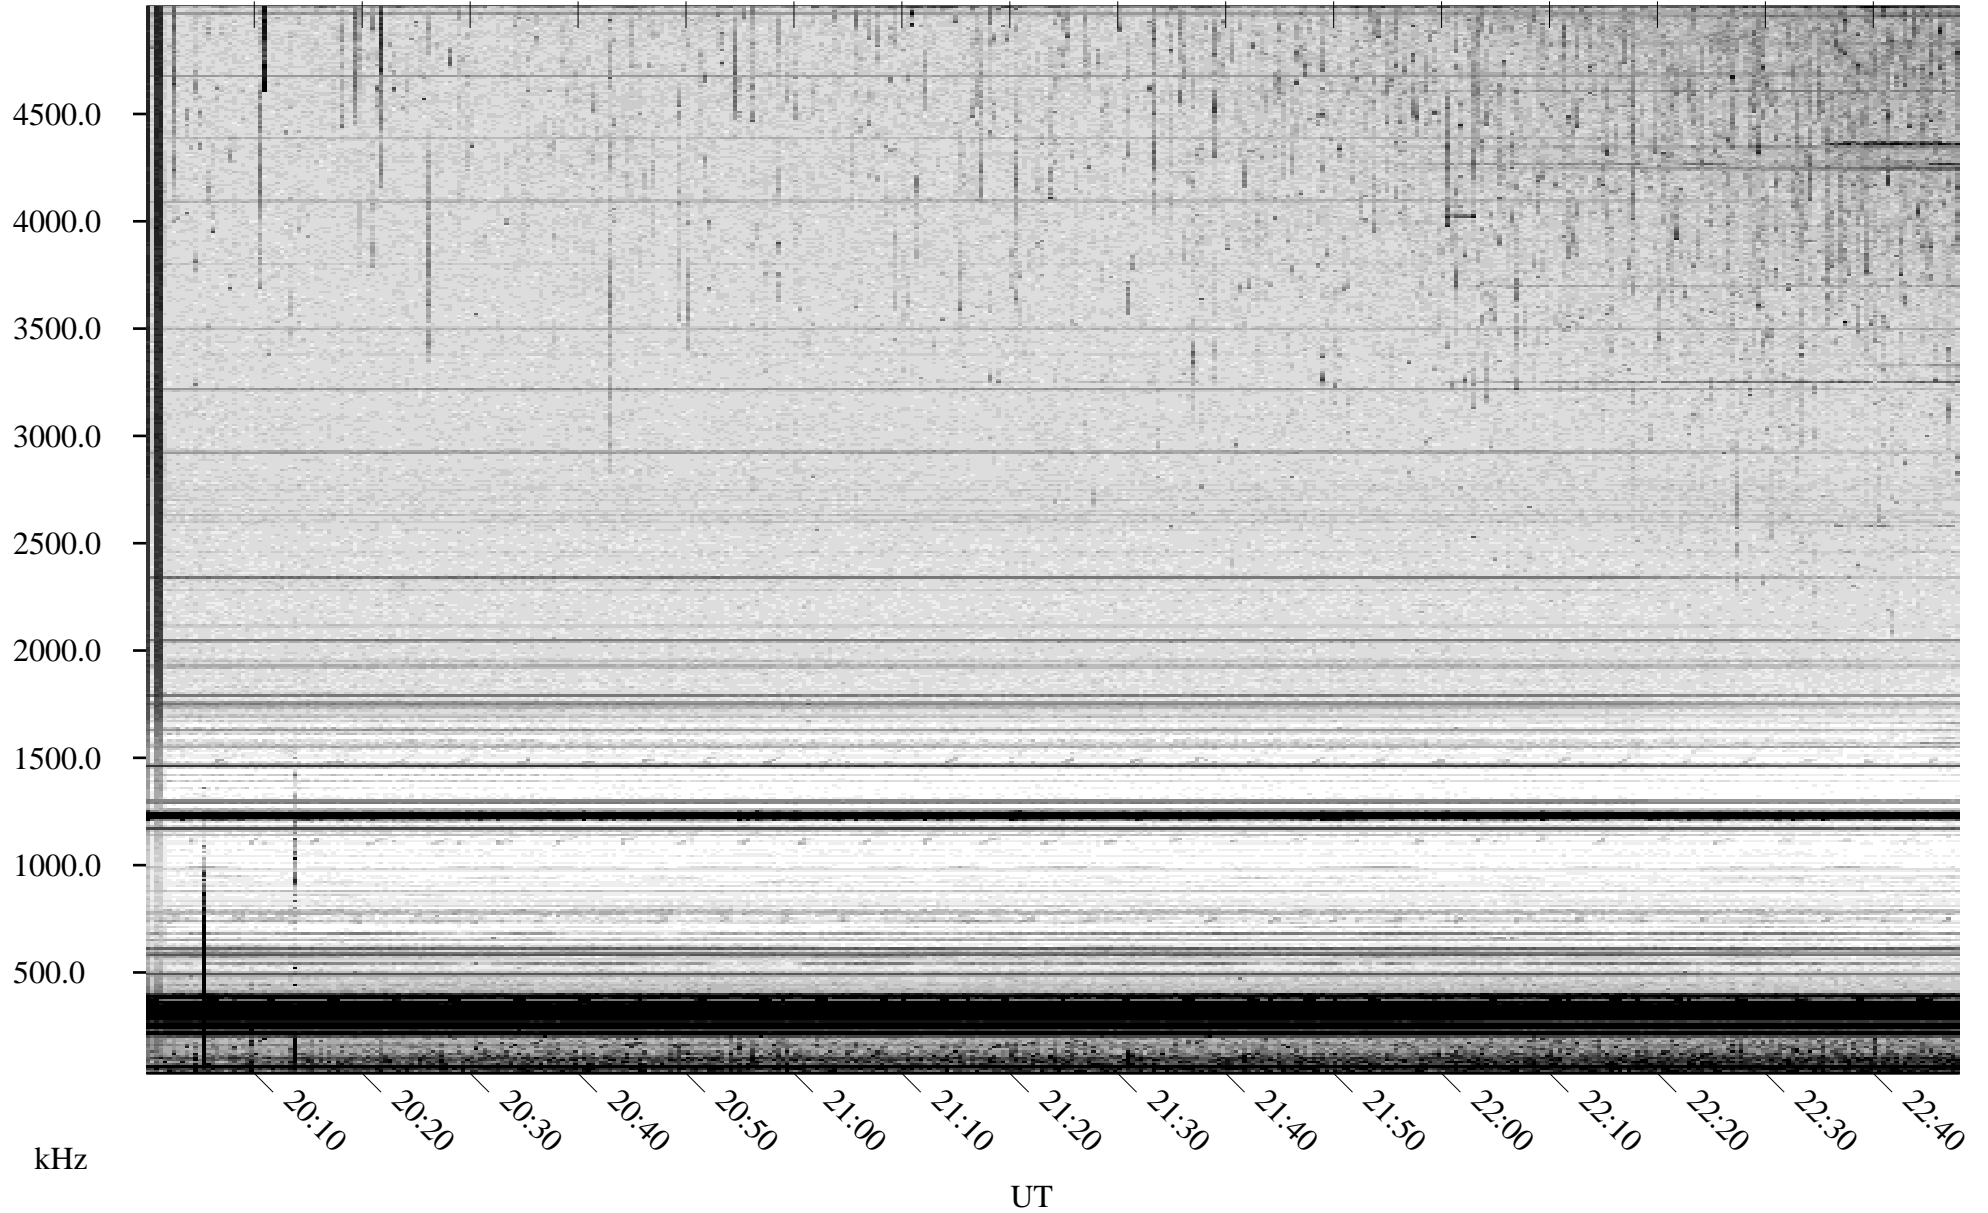

# 09/08/2009 Churchill, Manitoba

Linear Scale    Black = 161    White = 15

ch092511.r00SUm max\_12

Page 1

# 09/08/2009 Churchill, Manitoba

Linear Scale    Black = 161    White = 15

ch092511.r00SUm max\_12

Page 2

# 09/09/2009 Churchill, Manitoba

Linear Scale    Black = 161    White = 15

ch092511.r00SUm max\_12

Page 3

09/09/2009 Churchill, Manitoba

Linear Scale Black = 161 White = 15

ch092511.r00SUm max\_12

Page 4

# 09/09/2009 Churchill, Manitoba

Linear Scale    Black = 161    White = 15

ch092511.r00SUm max\_12

Page 5