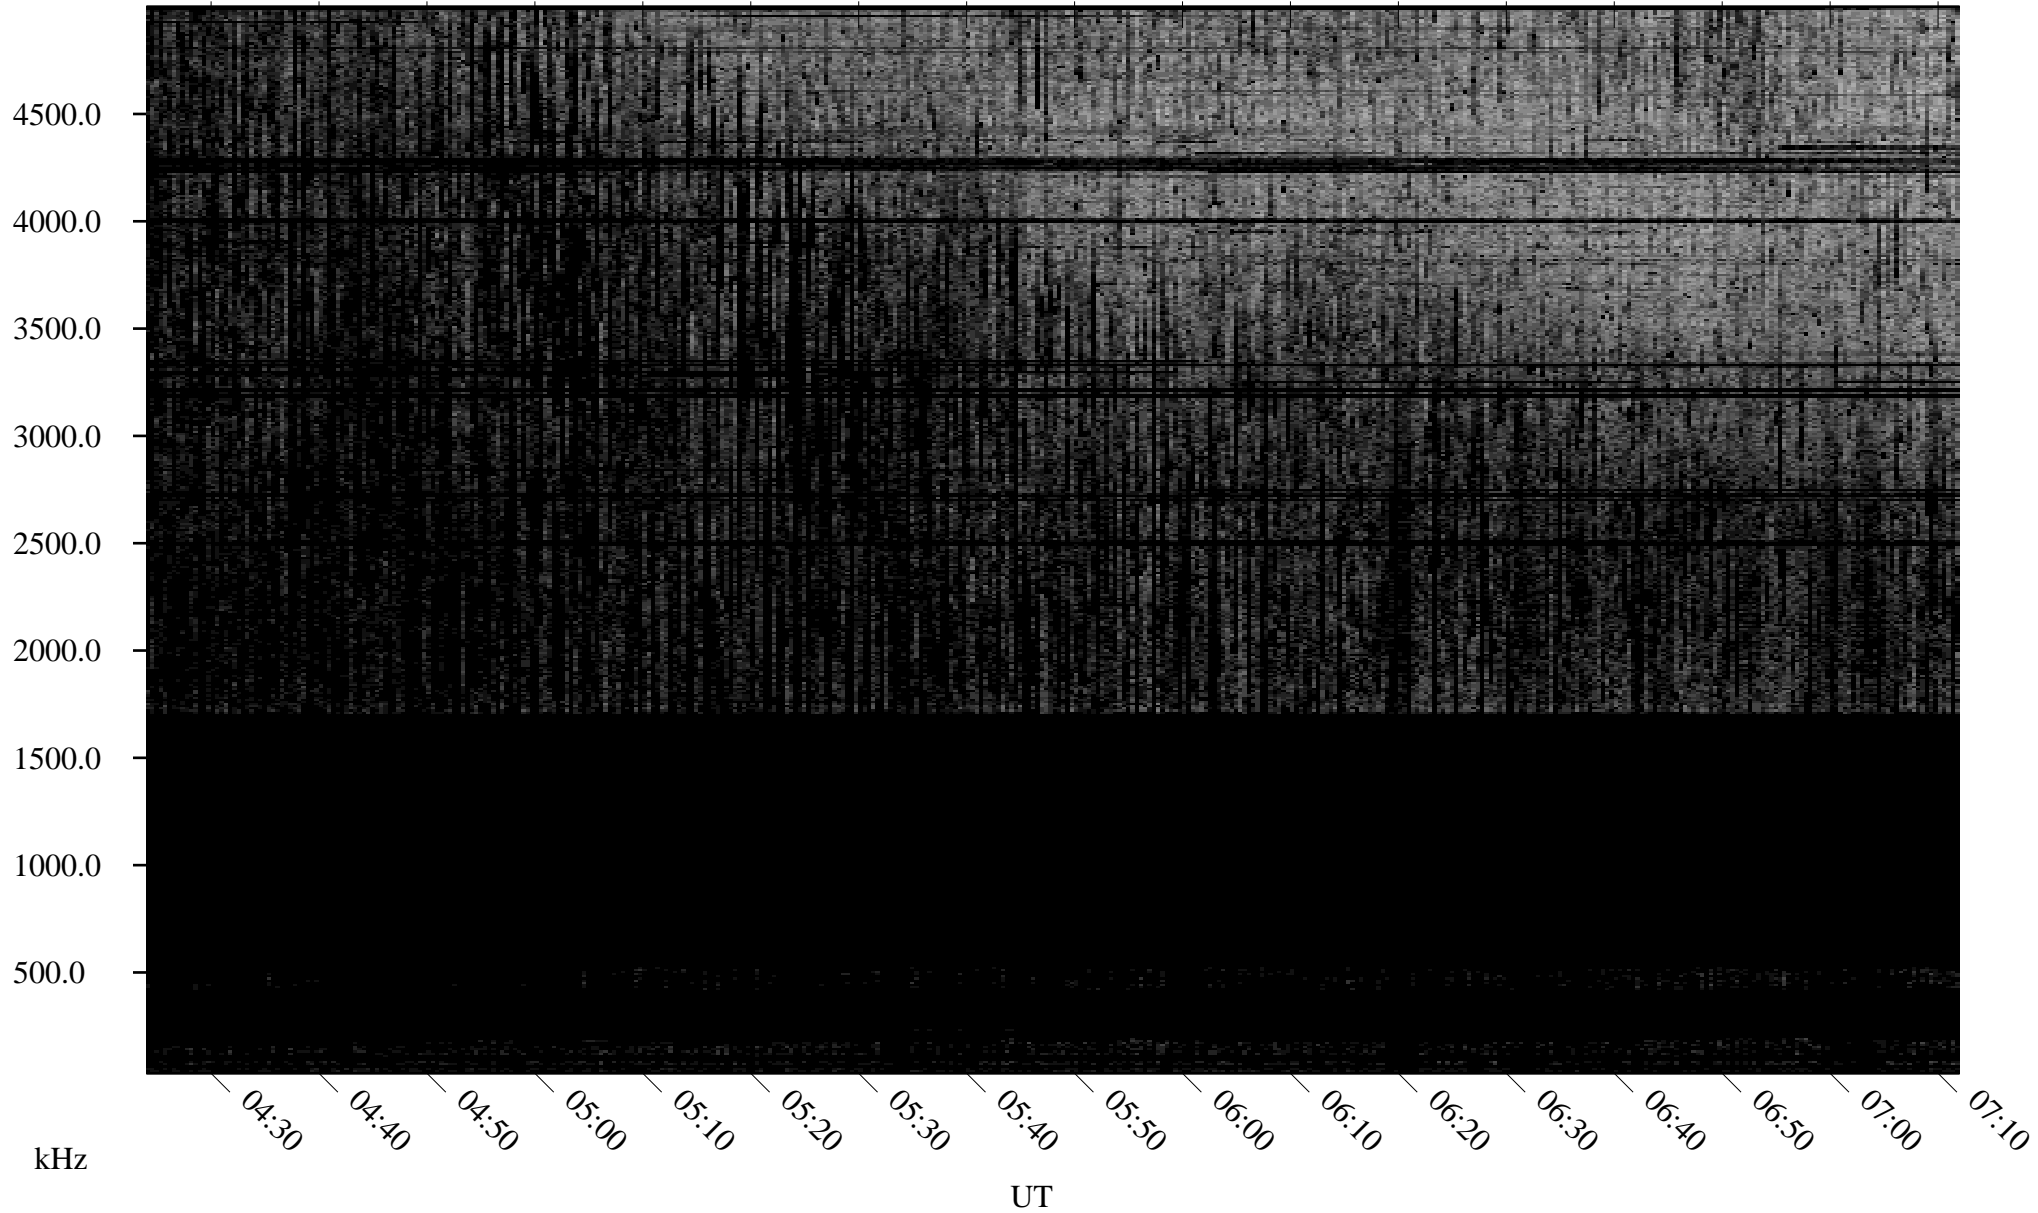

# 09/09/2009 Churchill, Manitoba

Linear Scale    Black = 161    White = 15

ch092511.r00SUm max\_12

Page 3

09/09/2009 Churchill, Manitoba

Linear Scale Black = 161 White = 15

ch092511.r00SUm max\_12

Page 4

# 09/09/2009 Churchill, Manitoba

Linear Scale    Black = 161    White = 15

ch092511.r00SUm max\_12

Page 5