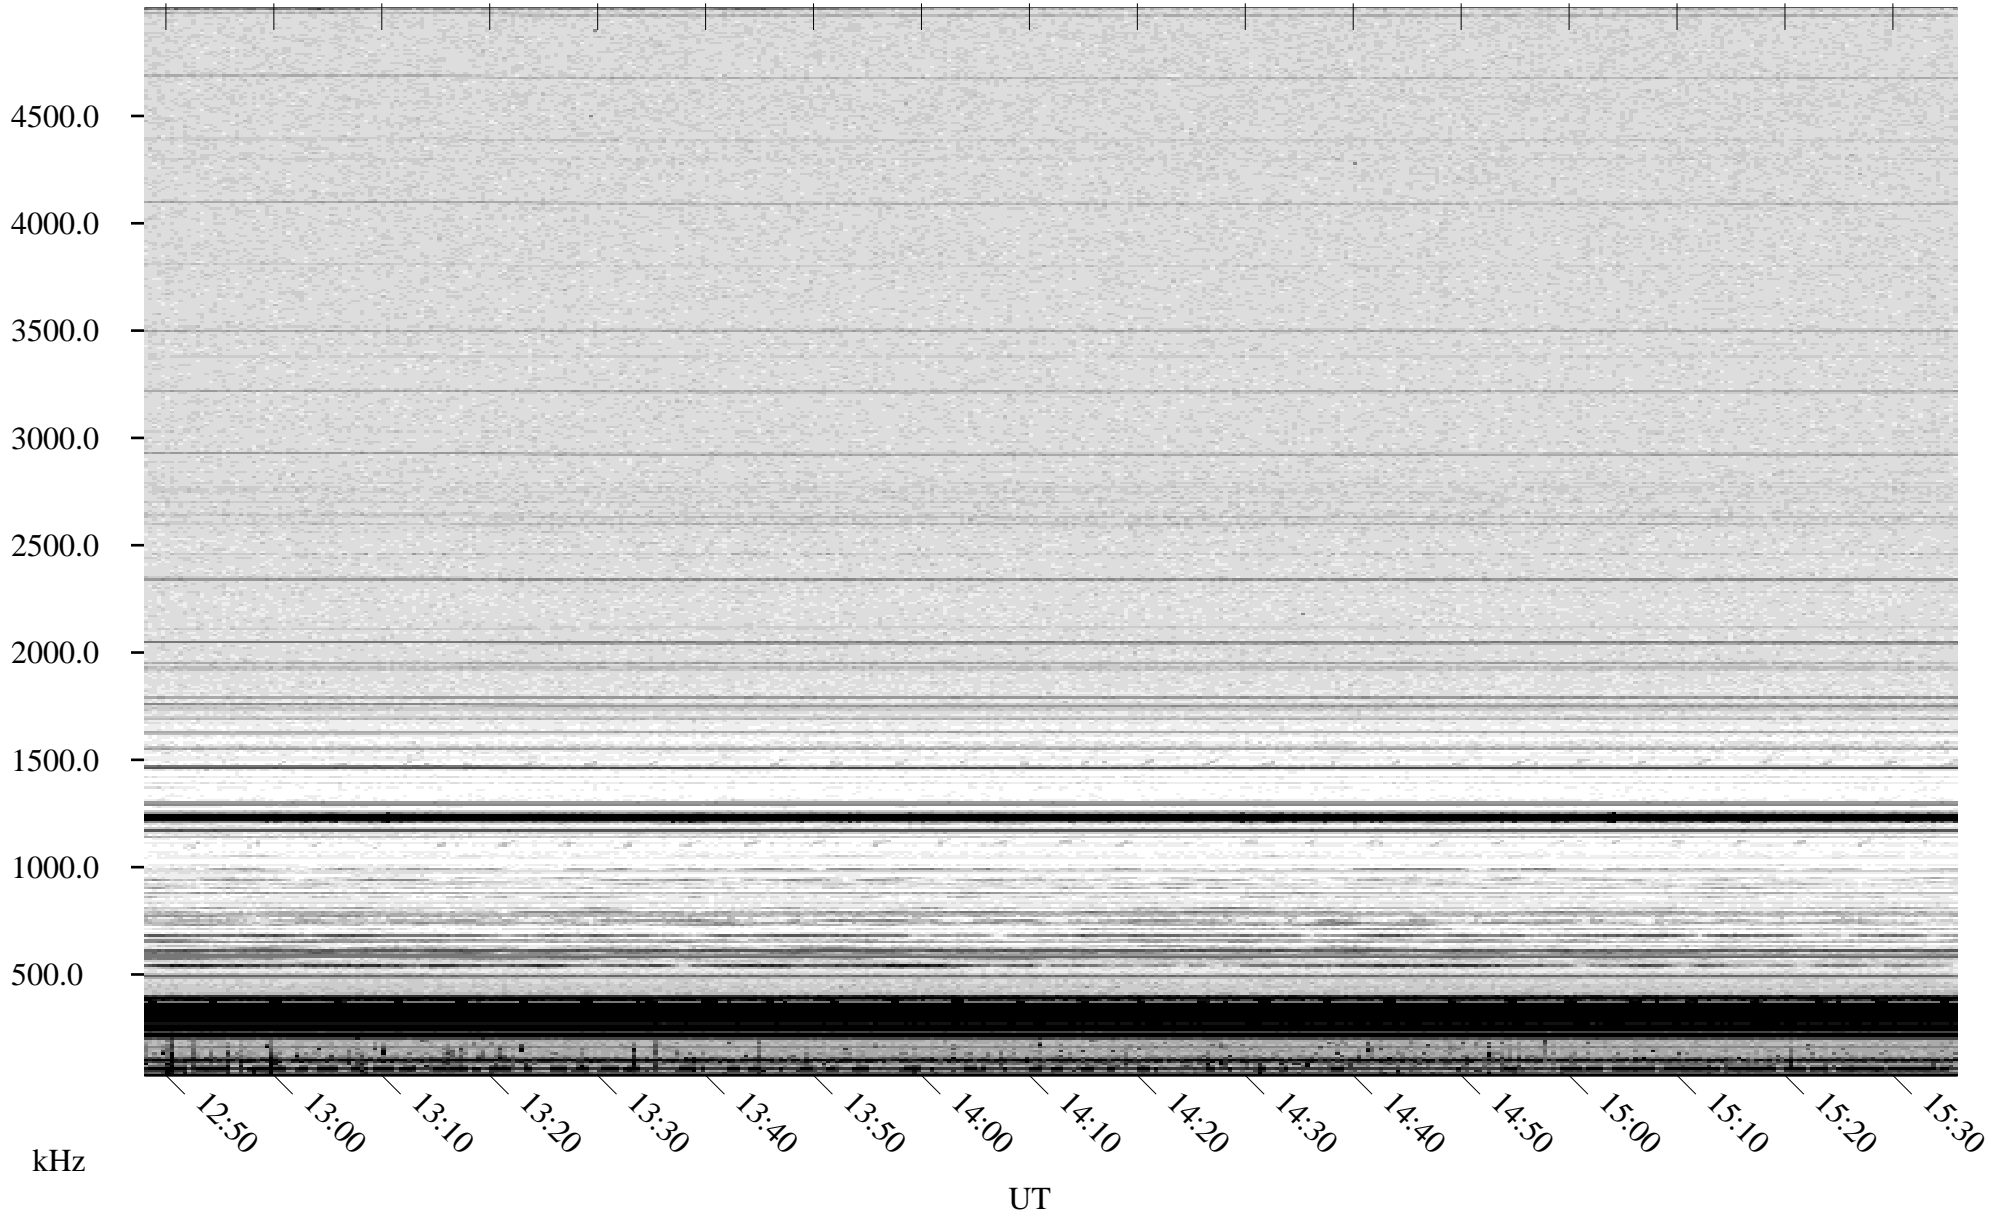

09/10/2009 Churchill, Manitoba

Linear Scale Black = 161 White = 15

ch092531.r00SUm max_12

Page 1

09/10/2009 Churchill, Manitoba

Linear Scale Black = 161 White = 15

ch092531.r00SUm max_12

Page 2

09/11/2009 Churchill, Manitoba

Linear Scale Black = 161 White = 15

ch09253l.r00SUm max_12

Page 5

09/11/2009 Churchill, Manitoba

Linear Scale Black = 161 White = 15

ch09253l.r00SUm max_12

Page 6

09/11/2009 Churchill, Manitoba

Linear Scale Black = 161 White = 15

ch092531.r00SUm max_12

Page 7

09/11/2009 Churchill, Manitoba

Linear Scale Black = 161 White = 15

ch09253l.r00SUm max_12