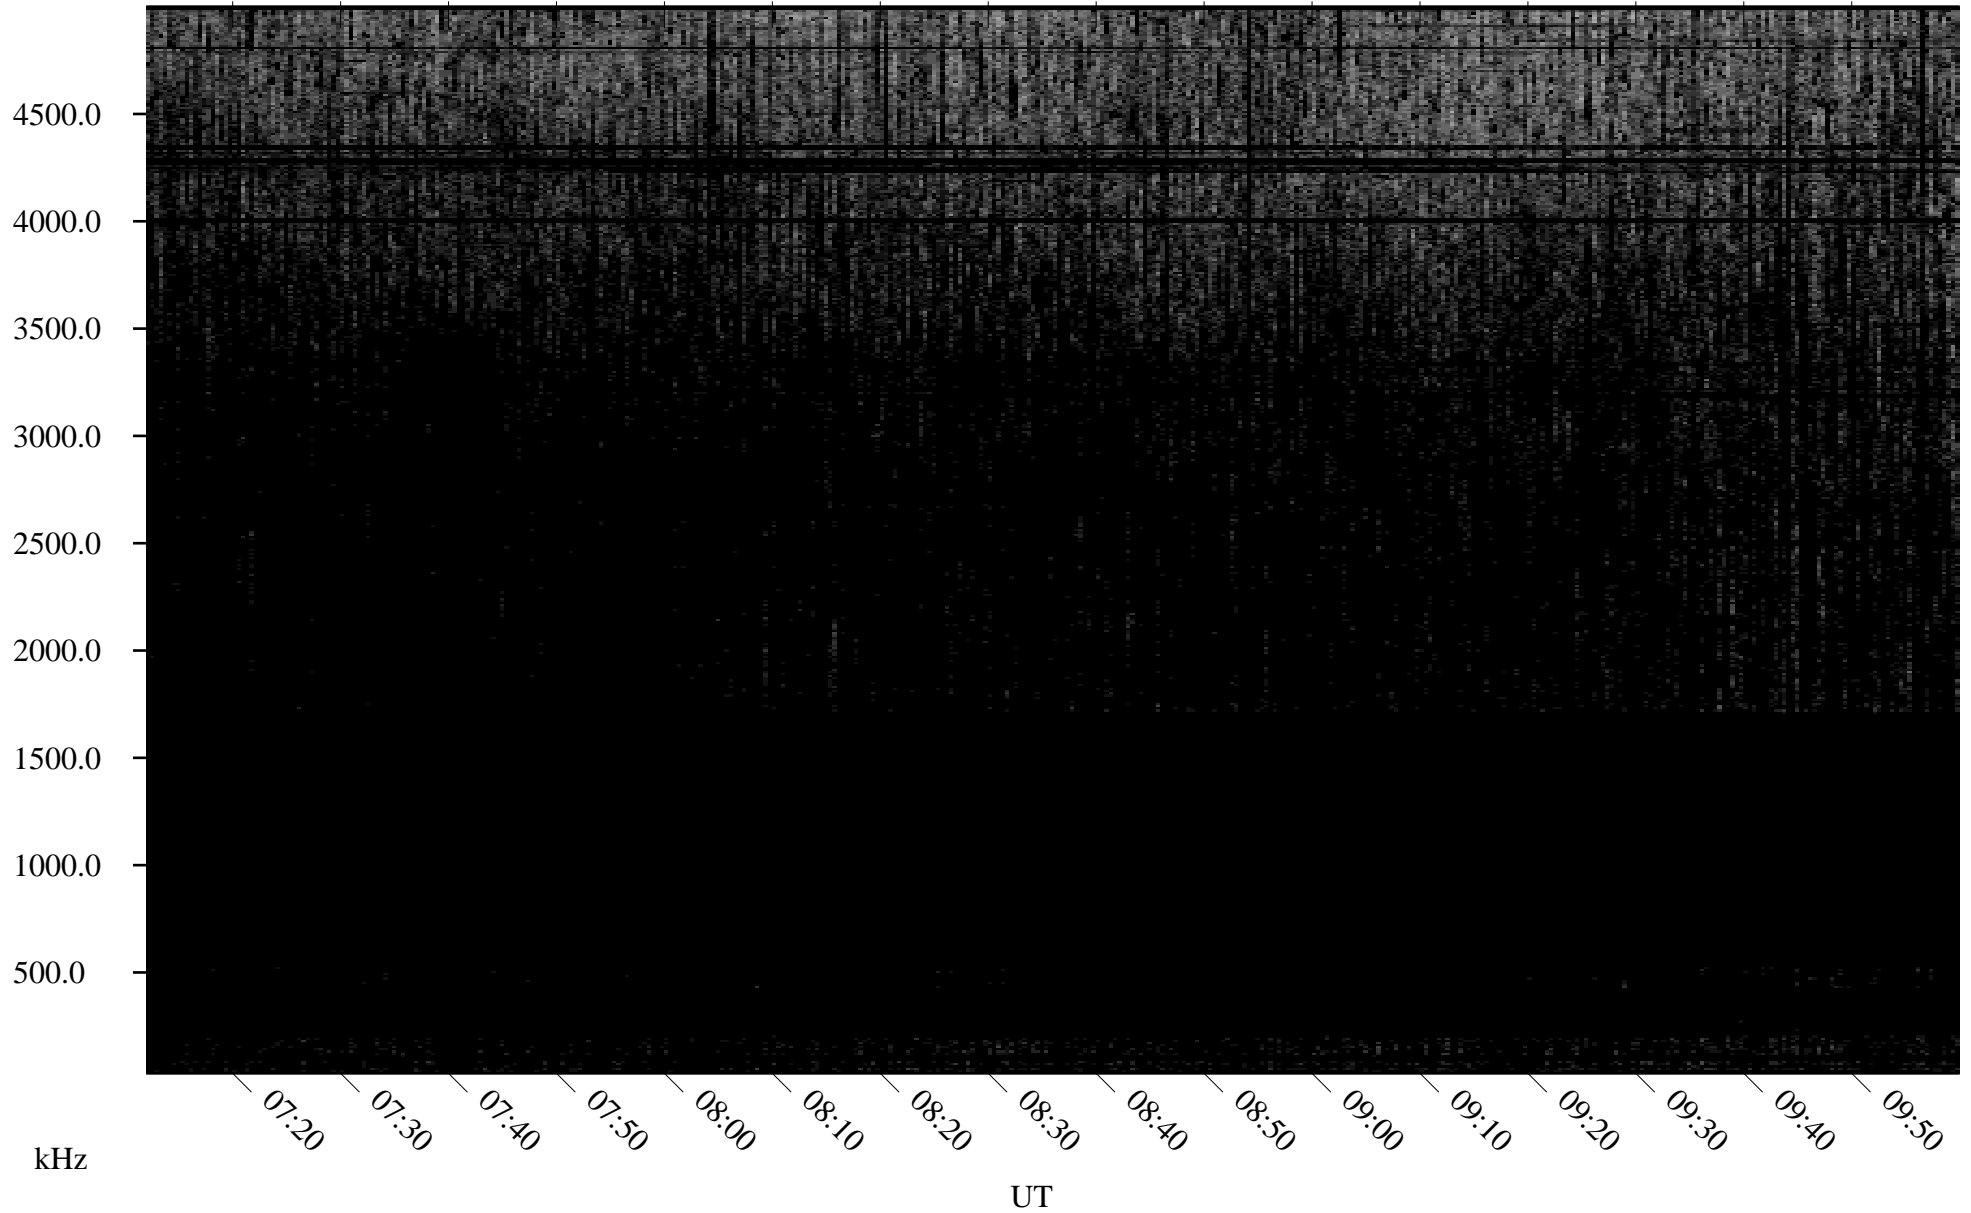

09/10/2009 Churchill, Manitoba

Linear Scale Black = 161 White = 15

ch092531.r00SUm max_12

Page 1

09/10/2009 Churchill, Manitoba

Linear Scale Black = 161 White = 15

ch092531.r00SUm max_12

Page 2

09/11/2009 Churchill, Manitoba

Linear Scale Black = 161 White = 15

ch09253l.r00SUm max_12

Page 3

09/11/2009 Churchill, Manitoba

Linear Scale Black = 161 White = 15

ch09253l.r00SUm max_12

Page 4

09/11/2009 Churchill, Manitoba

Linear Scale Black = 161 White = 15

ch09253l.r00SUm max_12

Page 5

09/11/2009 Churchill, Manitoba

Linear Scale Black = 161 White = 15

ch09253l.r00SUm max_12

Page 6

09/11/2009 Churchill, Manitoba

Linear Scale Black = 161 White = 15

ch092531.r00SUm max_12

Page 7

09/11/2009 Churchill, Manitoba

Linear Scale Black = 161 White = 15

ch09253l.r00SUm max_12