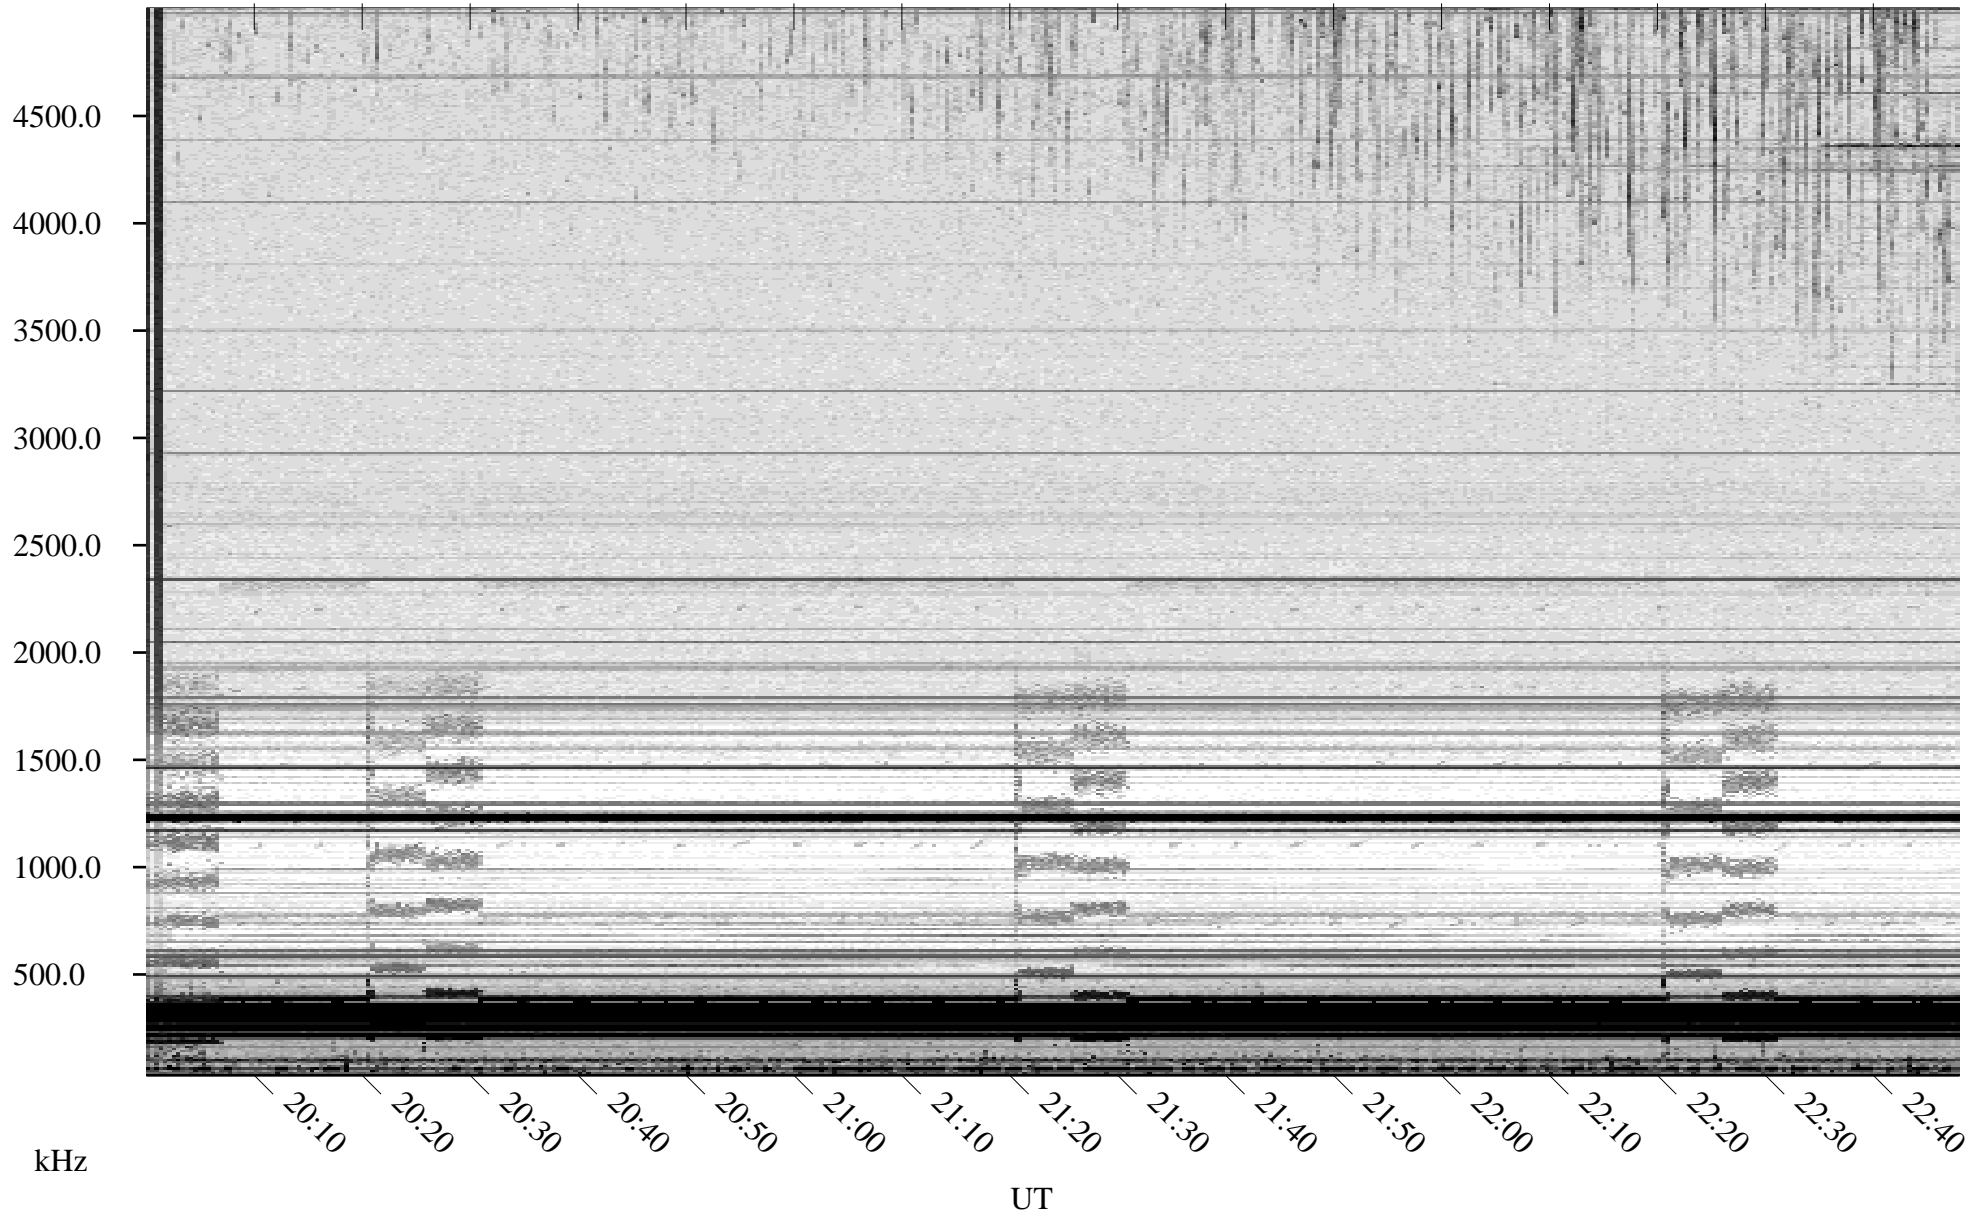

09/10/2009 Churchill, Manitoba

Linear Scale Black = 161 White = 15

ch092531.r00SUm max_12

Page 1

09/10/2009 Churchill, Manitoba

Linear Scale Black = 161 White = 15

ch092531.r00SUm max_12

Page 2

09/11/2009 Churchill, Manitoba

Linear Scale Black = 161 White = 15

ch09253l.r00SUm max_12

Page 3

09/11/2009 Churchill, Manitoba

Linear Scale Black = 161 White = 15

ch09253l.r00SUm max_12

Page 4

09/11/2009 Churchill, Manitoba

Linear Scale Black = 161 White = 15

ch09253l.r00SUm max_12

Page 5

09/11/2009 Churchill, Manitoba

Linear Scale Black = 161 White = 15

ch09253l.r00SUm max_12

Page 6

09/11/2009 Churchill, Manitoba

Linear Scale Black = 161 White = 15

ch092531.r00SUm max_12

Page 7

09/11/2009 Churchill, Manitoba

Linear Scale Black = 161 White = 15

ch09253l.r00SUm max_12