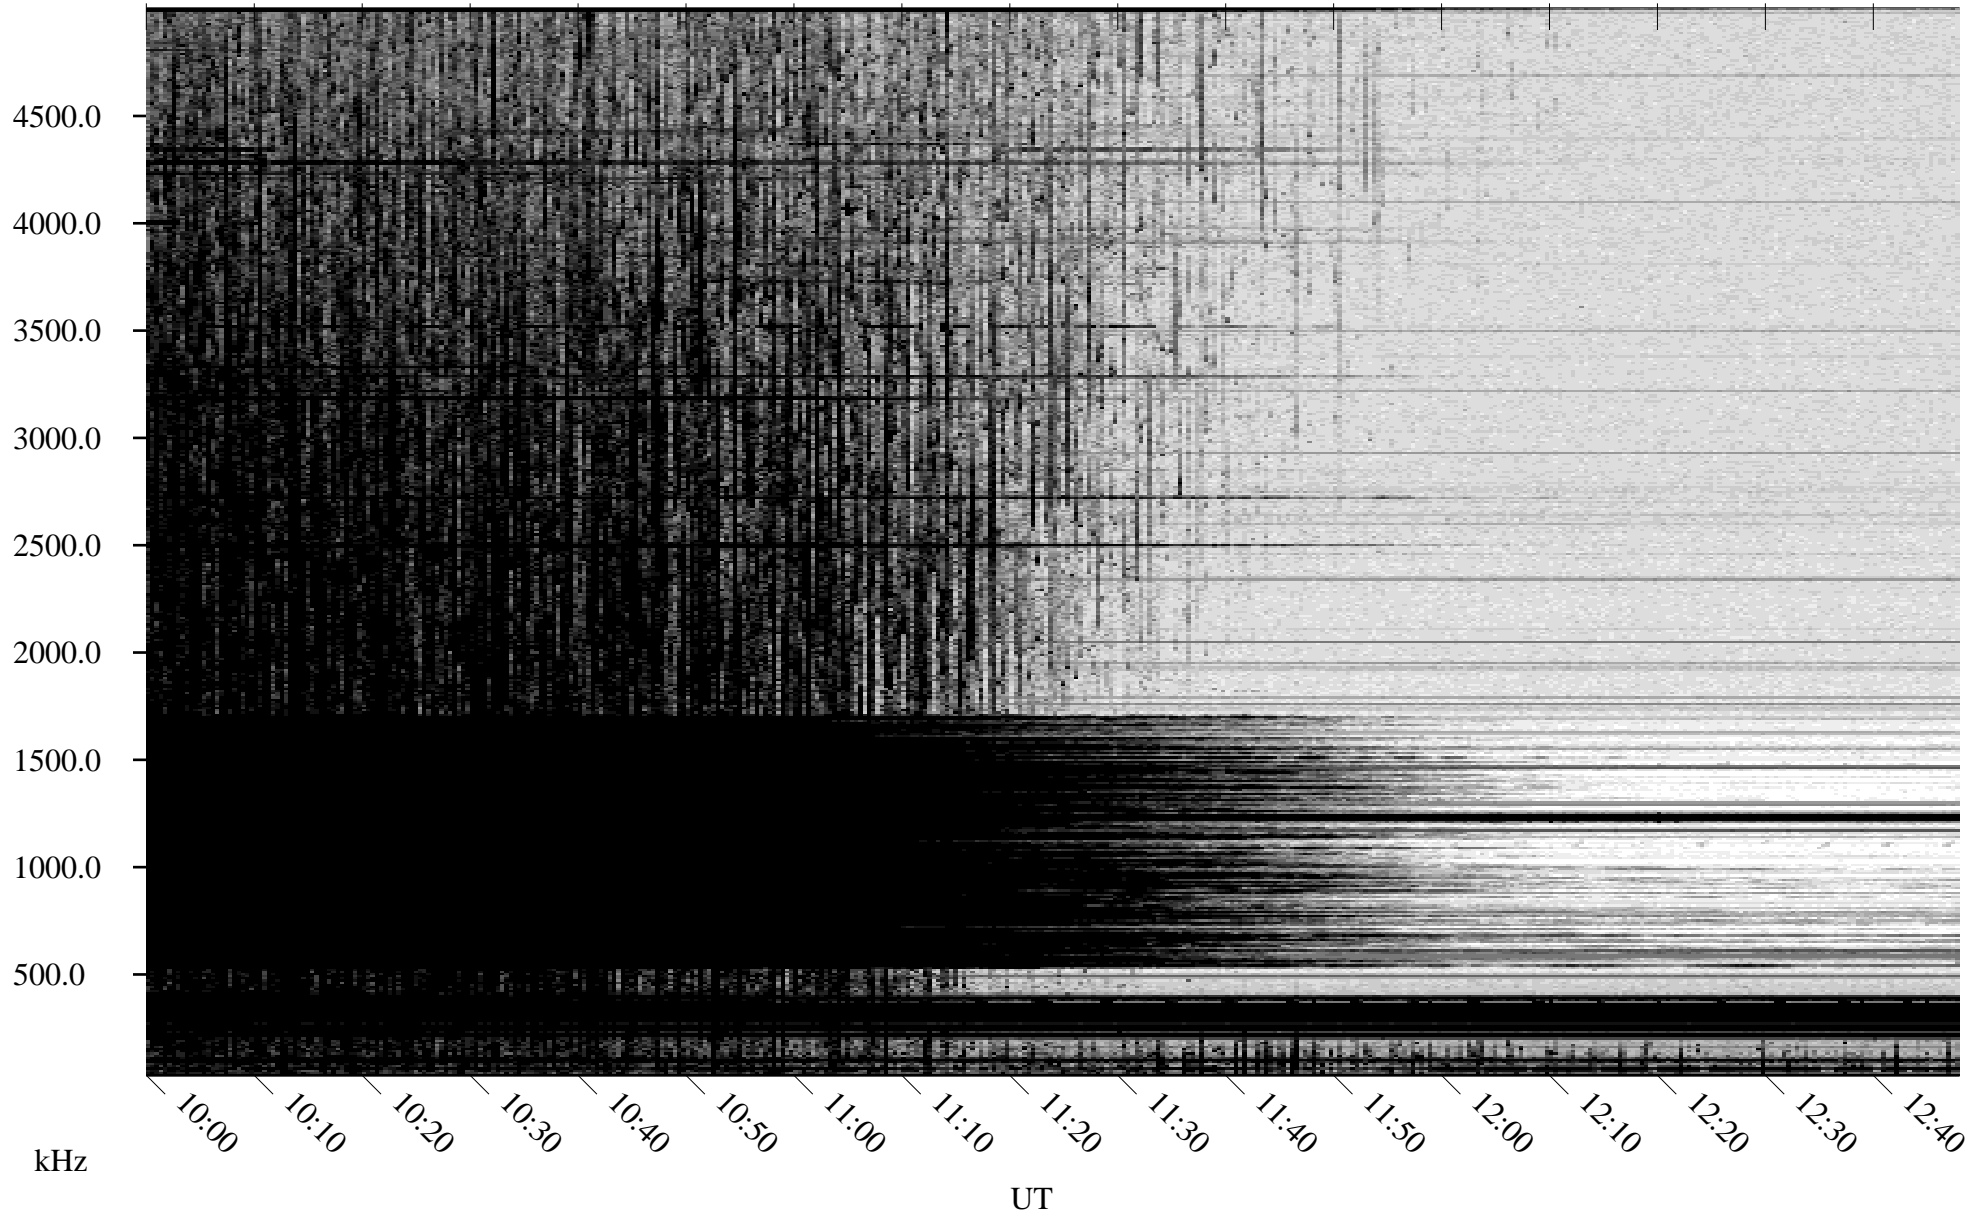

09/10/2009 Churchill, Manitoba

Linear Scale Black = 161 White = 15

ch092531.r00SUm max_12

Page 1

09/10/2009 Churchill, Manitoba

Linear Scale Black = 161 White = 15

ch092531.r00SUm max_12

Page 2

09/11/2009 Churchill, Manitoba

Linear Scale Black = 161 White = 15

ch09253l.r00SUm max_12

Page 5

09/11/2009 Churchill, Manitoba

Linear Scale Black = 161 White = 15

ch09253l.r00SUm max_12

Page 6

09/11/2009 Churchill, Manitoba

Linear Scale Black = 161 White = 15

ch092531.r00SUm max_12

Page 7

09/11/2009 Churchill, Manitoba

Linear Scale Black = 161 White = 15

ch09253l.r00SUm max_12