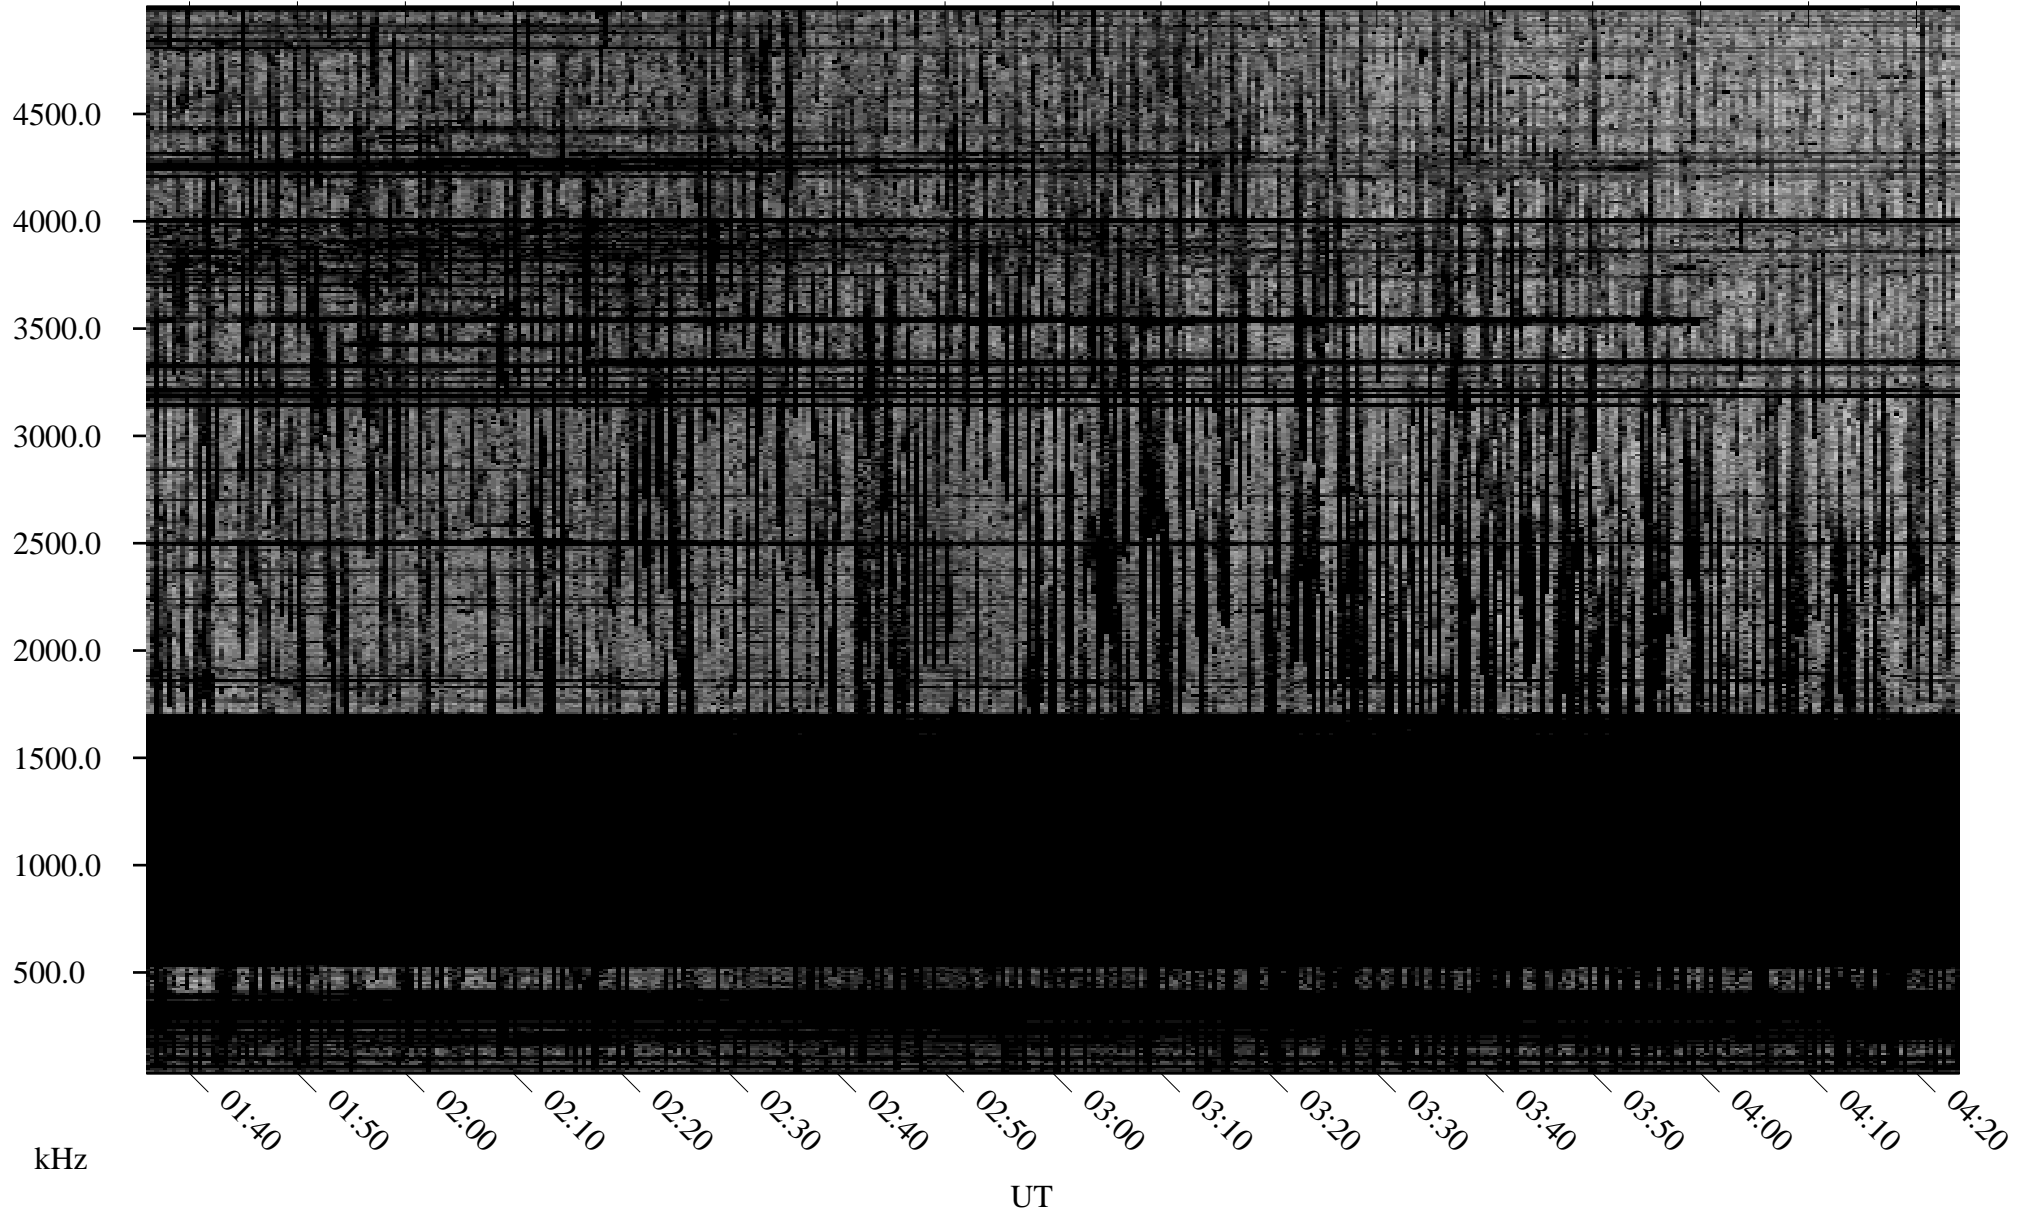

09/12/2009 Churchill, Manitoba

Linear Scale Black = 161 White = 15

ch092551.r00SUm max_12

Page 1

09/12/2009 Churchill, Manitoba

Linear Scale Black = 161 White = 15

ch092551.r00SUm max_12

Page 2

09/13/2009 Churchill, Manitoba

Linear Scale Black = 161 White = 15

ch092551.r00SUm max_12

Page 3

09/13/2009 Churchill, Manitoba

Linear Scale Black = 161 White = 15

ch092551.r00SUm max_12

Page 4

09/13/2009 Churchill, Manitoba

Linear Scale Black = 161 White = 15

ch092551.r00SUm max_12

Page 5

09/13/2009 Churchill, Manitoba

Linear Scale Black = 161 White = 15

ch092551.r00SUm max_12

Page 6

09/13/2009 Churchill, Manitoba

Linear Scale Black = 161 White = 15

ch092551.r00SUm max_12

Page 7

09/13/2009 Churchill, Manitoba

Linear Scale Black = 161 White = 15

ch092551.r00SUm max_12

Page 8