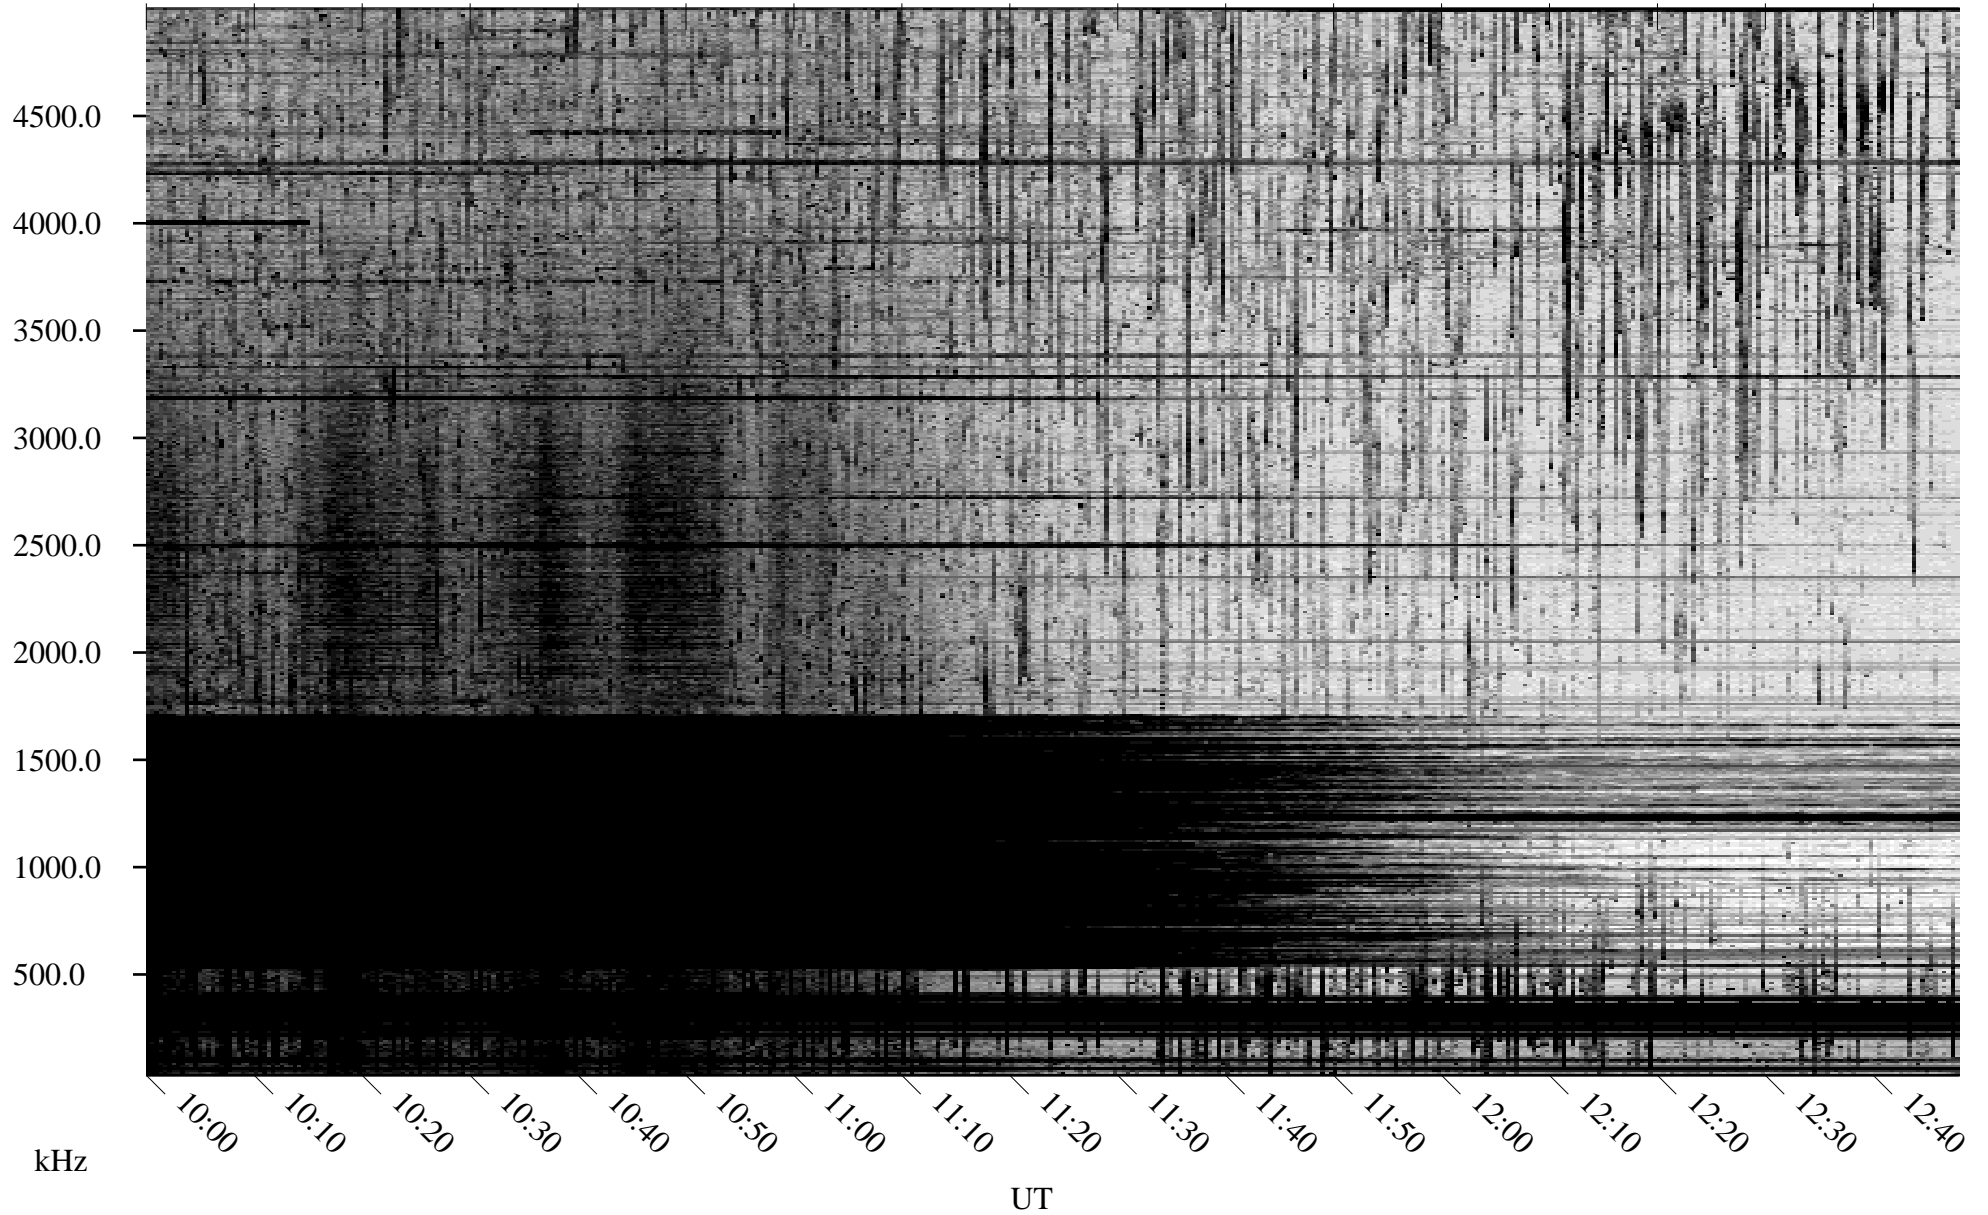

09/13/2009 Churchill, Manitoba

Linear Scale Black = 161 White = 15

ch092551.r00SUm max_12

Page 5

09/13/2009 Churchill, Manitoba

Linear Scale Black = 161 White = 15

ch092551.r00SUm max_12

Page 6

09/13/2009 Churchill, Manitoba

Linear Scale Black = 161 White = 15

ch092551.r00SUm max_12

Page 7

09/13/2009 Churchill, Manitoba

Linear Scale Black = 161 White = 15

ch092551.r00SUm max_12

Page 8