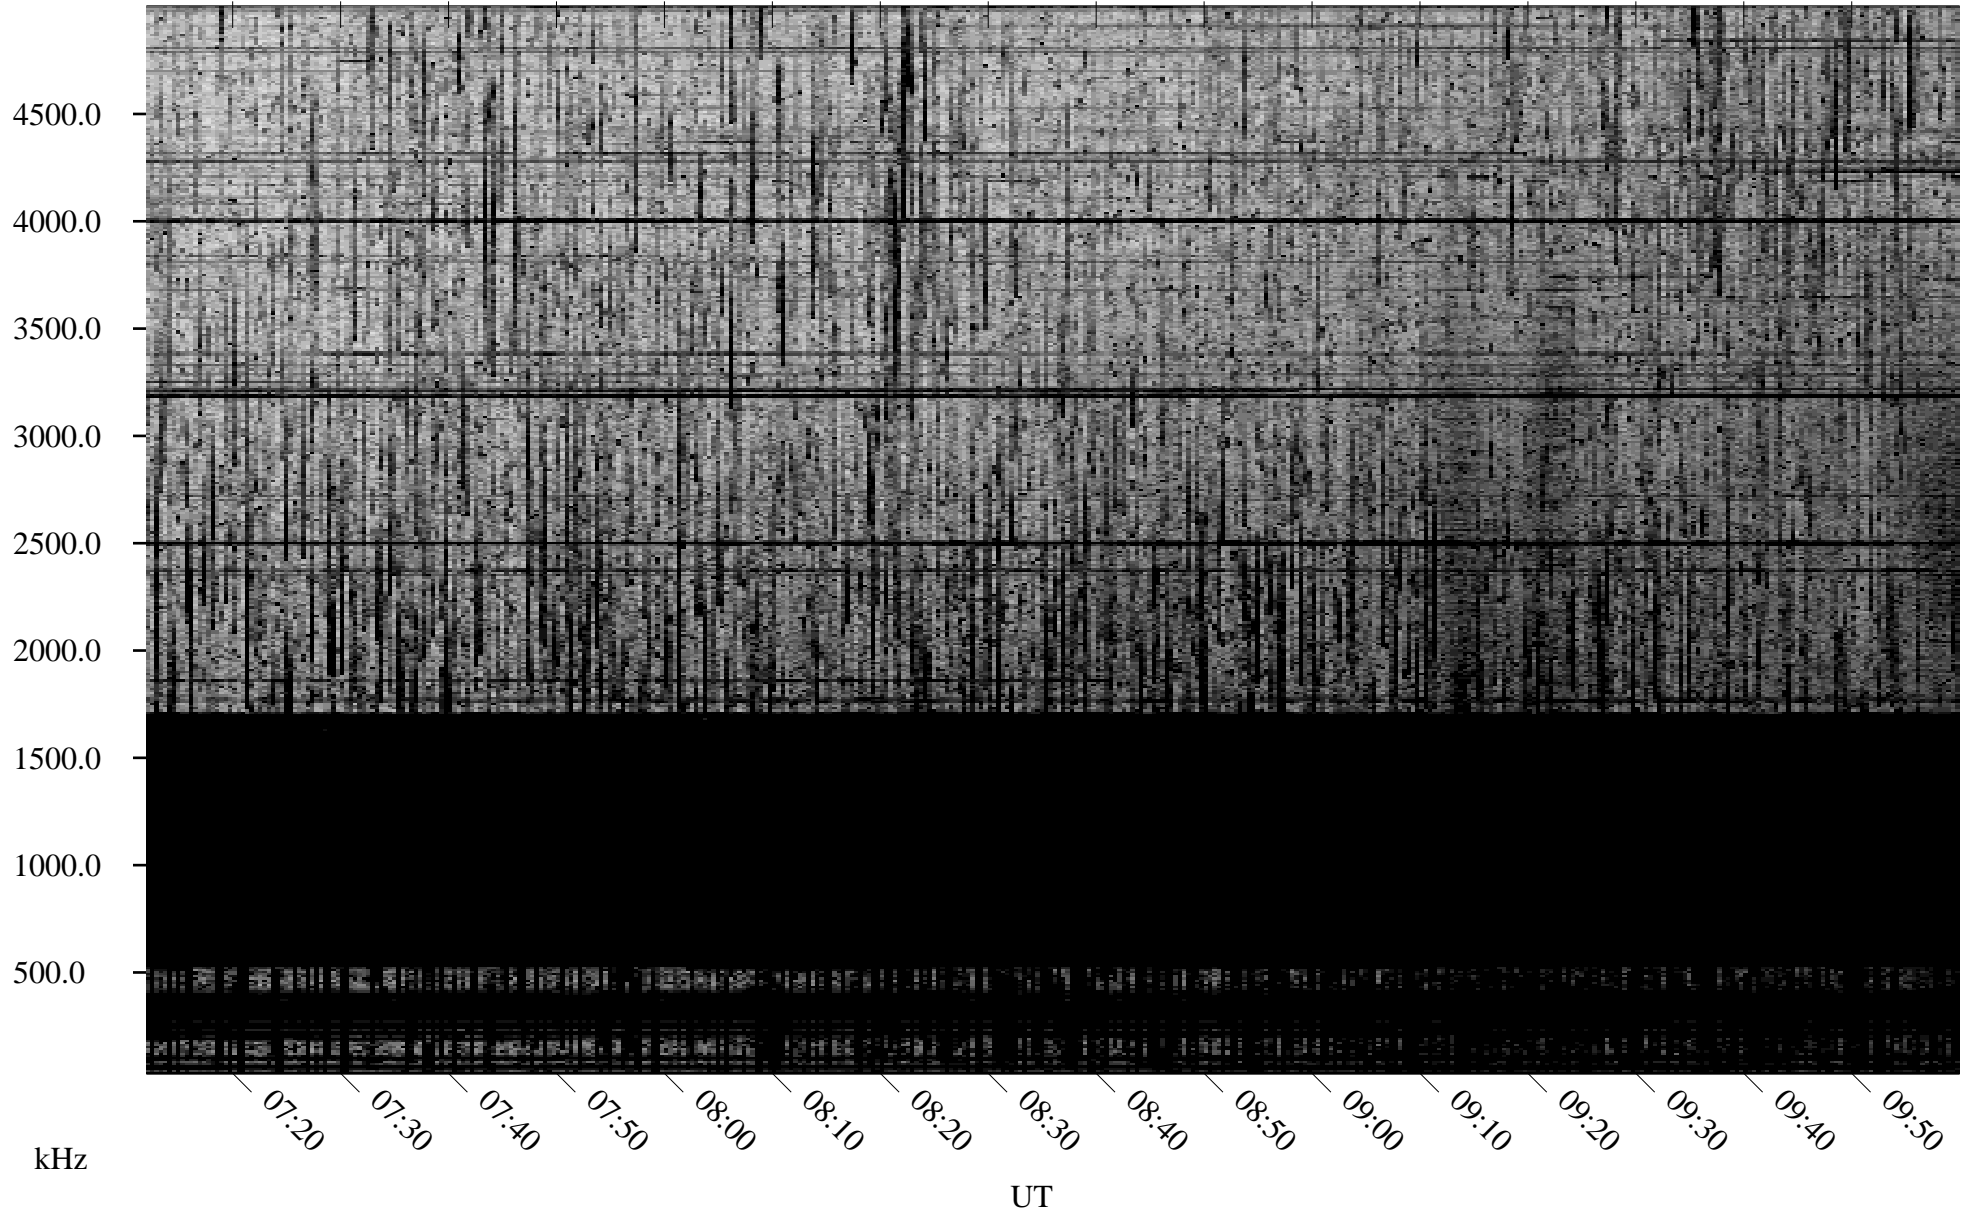

09/12/2009 Churchill, Manitoba

Linear Scale Black = 161 White = 15

ch092551.r00SUm max_12

Page 1

09/12/2009 Churchill, Manitoba

Linear Scale Black = 161 White = 15

ch092551.r00SUm max_12

Page 2

09/13/2009 Churchill, Manitoba

Linear Scale Black = 161 White = 15

ch092551.r00SUm max_12

Page 3

09/13/2009 Churchill, Manitoba

Linear Scale Black = 161 White = 15

ch092551.r00SUm max_12

Page 4

09/13/2009 Churchill, Manitoba

Linear Scale Black = 161 White = 15

ch092551.r00SUm max_12

Page 5

09/13/2009 Churchill, Manitoba

Linear Scale Black = 161 White = 15

ch092551.r00SUm max_12

Page 6

09/13/2009 Churchill, Manitoba

Linear Scale Black = 161 White = 15

ch092551.r00SUm max_12

Page 7

09/13/2009 Churchill, Manitoba

Linear Scale Black = 161 White = 15

ch092551.r00SUm max_12

Page 8