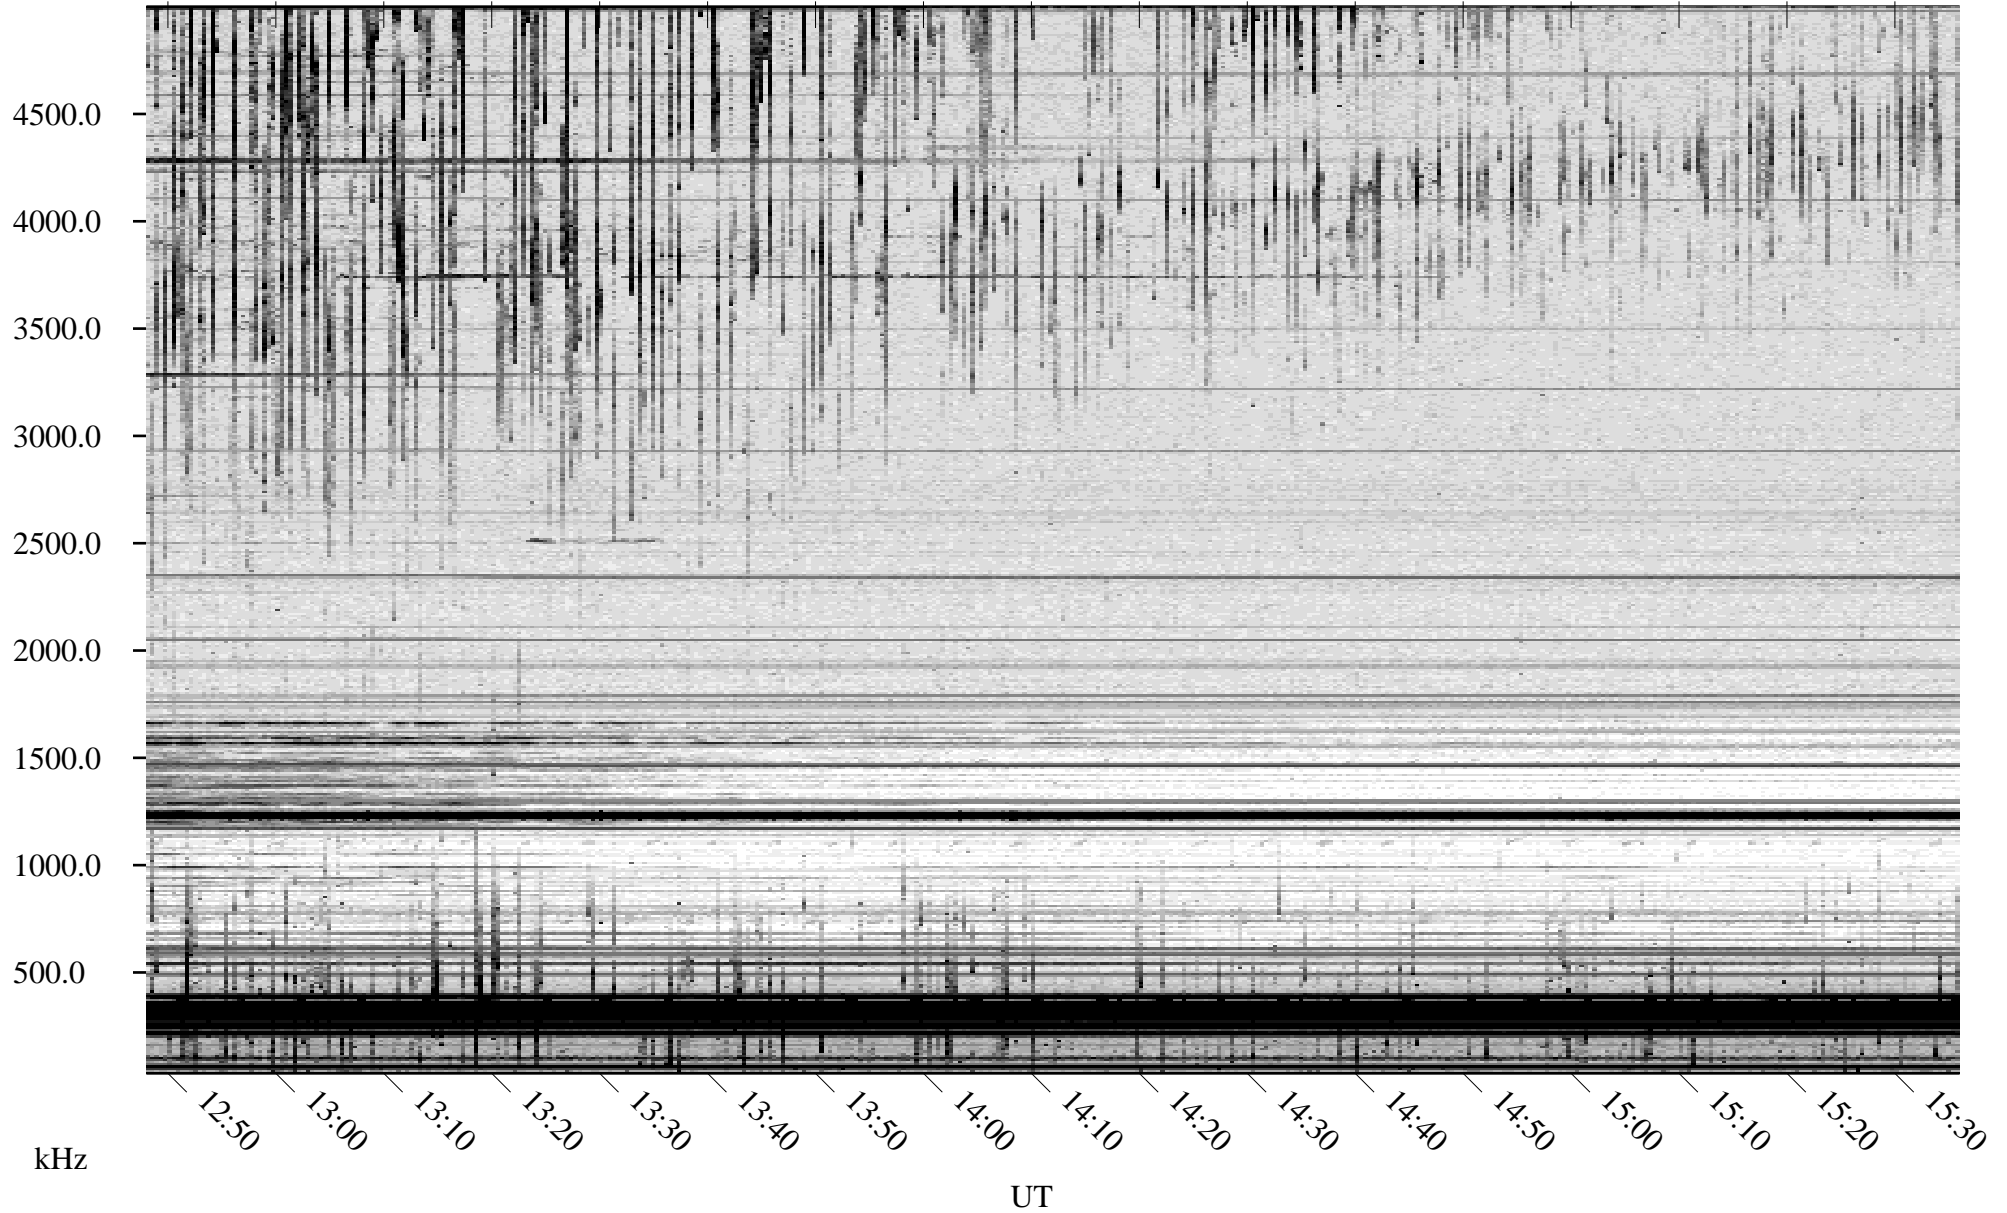

09/12/2009 Churchill, Manitoba

Linear Scale Black = 161 White = 15

ch092551.r00SUm max_12

Page 1

09/12/2009 Churchill, Manitoba

Linear Scale Black = 161 White = 15

ch092551.r00SUm max_12

Page 2

09/13/2009 Churchill, Manitoba

Linear Scale Black = 161 White = 15

ch092551.r00SUm max_12

Page 3

09/13/2009 Churchill, Manitoba

Linear Scale Black = 161 White = 15

ch092551.r00SUm max_12

Page 4

09/13/2009 Churchill, Manitoba

Linear Scale Black = 161 White = 15

ch092551.r00SUm max_12

Page 5

09/13/2009 Churchill, Manitoba

Linear Scale Black = 161 White = 15

ch092551.r00SUm max_12

Page 6

09/13/2009 Churchill, Manitoba

Linear Scale Black = 161 White = 15

ch092551.r00SUm max_12

Page 7

09/13/2009 Churchill, Manitoba

Linear Scale Black = 161 White = 15

ch092551.r00SUm max_12

Page 8