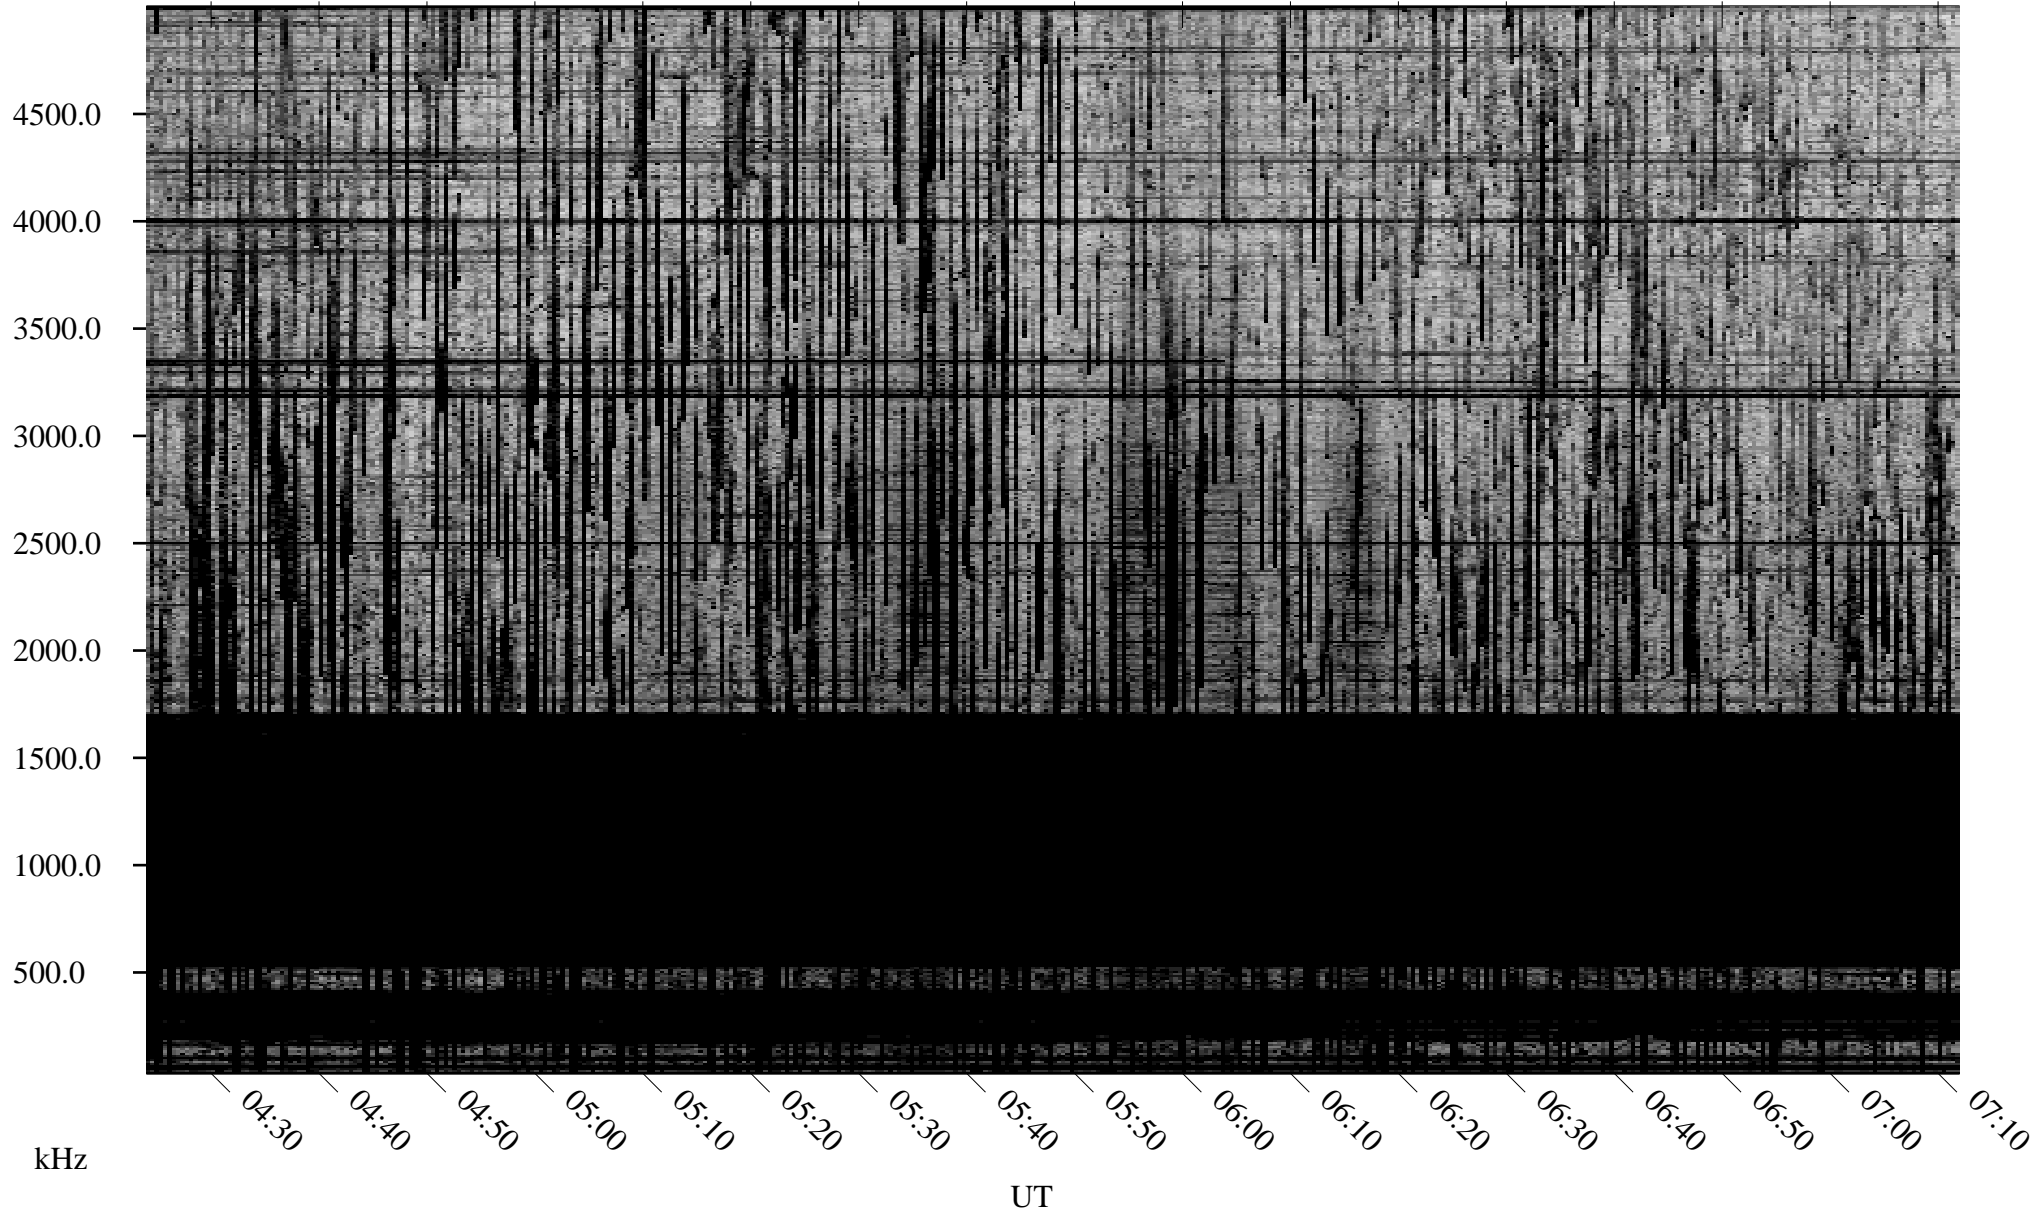

09/12/2009 Churchill, Manitoba

Linear Scale Black = 161 White = 15

ch092551.r00SUm max_12

Page 1

09/12/2009 Churchill, Manitoba

Linear Scale Black = 161 White = 15

ch092551.r00SUm max_12

Page 2

09/13/2009 Churchill, Manitoba

Linear Scale Black = 161 White = 15

ch092551.r00SUm max_12

Page 3

09/13/2009 Churchill, Manitoba

Linear Scale Black = 161 White = 15

ch092551.r00SUm max_12

Page 4

09/13/2009 Churchill, Manitoba

Linear Scale Black = 161 White = 15

ch092551.r00SUm max_12

Page 5

09/13/2009 Churchill, Manitoba

Linear Scale Black = 161 White = 15

ch092551.r00SUm max_12

Page 6

09/13/2009 Churchill, Manitoba

Linear Scale Black = 161 White = 15

ch092551.r00SUm max_12

Page 7

09/13/2009 Churchill, Manitoba

Linear Scale Black = 161 White = 15

ch092551.r00SUm max_12

Page 8