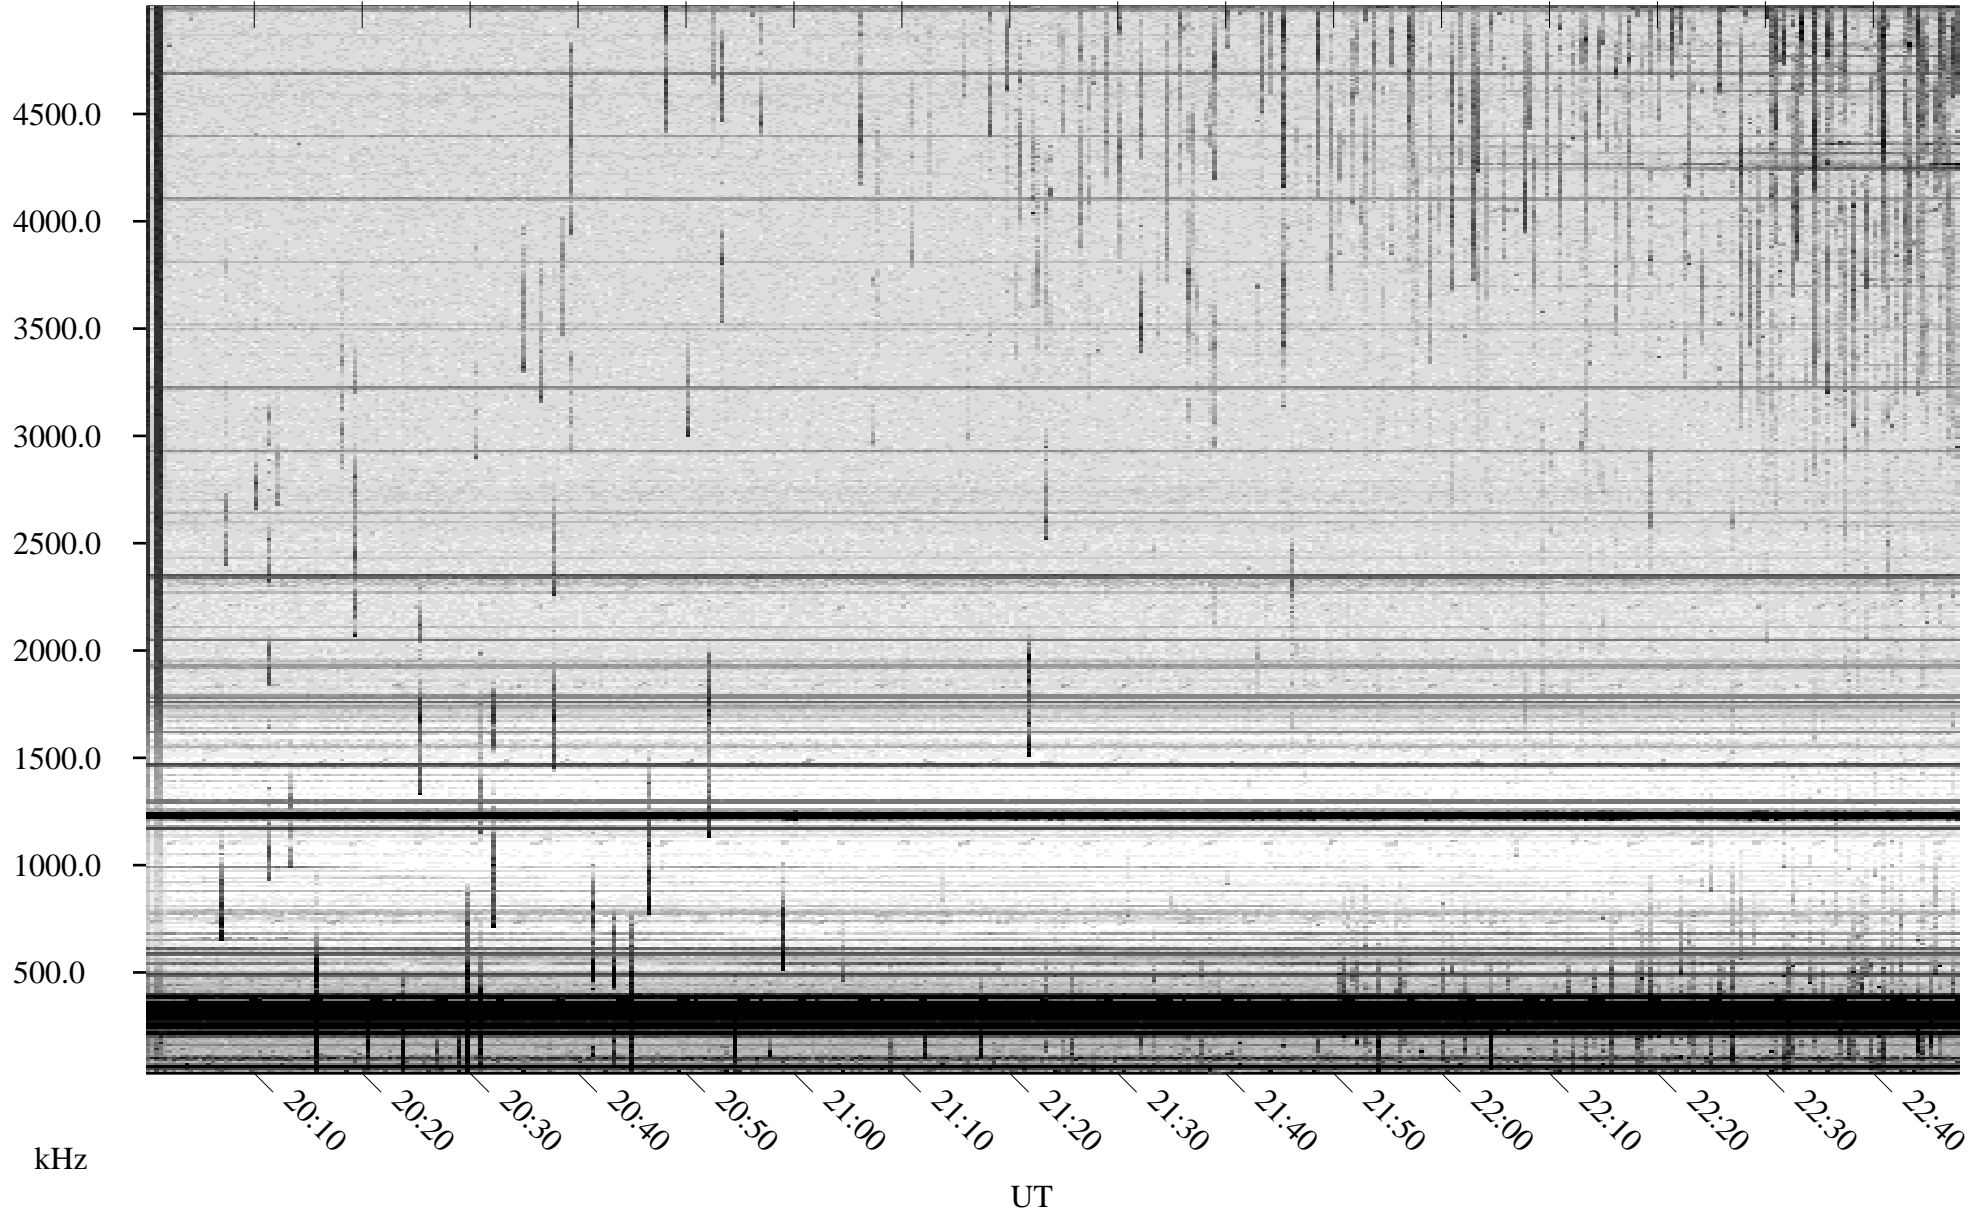

09/12/2009 Churchill, Manitoba

Linear Scale Black = 161 White = 15

ch092551.r00SUm max_12

Page 1

09/12/2009 Churchill, Manitoba

Linear Scale Black = 161 White = 15

ch092551.r00SUm max_12

Page 2

09/13/2009 Churchill, Manitoba

Linear Scale Black = 161 White = 15

ch092551.r00SUm max_12

Page 3

09/13/2009 Churchill, Manitoba

Linear Scale Black = 161 White = 15

ch092551.r00SUm max_12

Page 4

09/13/2009 Churchill, Manitoba

Linear Scale Black = 161 White = 15

ch092551.r00SUm max_12

Page 5

09/13/2009 Churchill, Manitoba

Linear Scale Black = 161 White = 15

ch092551.r00SUm max_12

Page 6

09/13/2009 Churchill, Manitoba

Linear Scale Black = 161 White = 15

ch092551.r00SUm max_12

Page 7

09/13/2009 Churchill, Manitoba

Linear Scale Black = 161 White = 15

ch092551.r00SUm max_12

Page 8