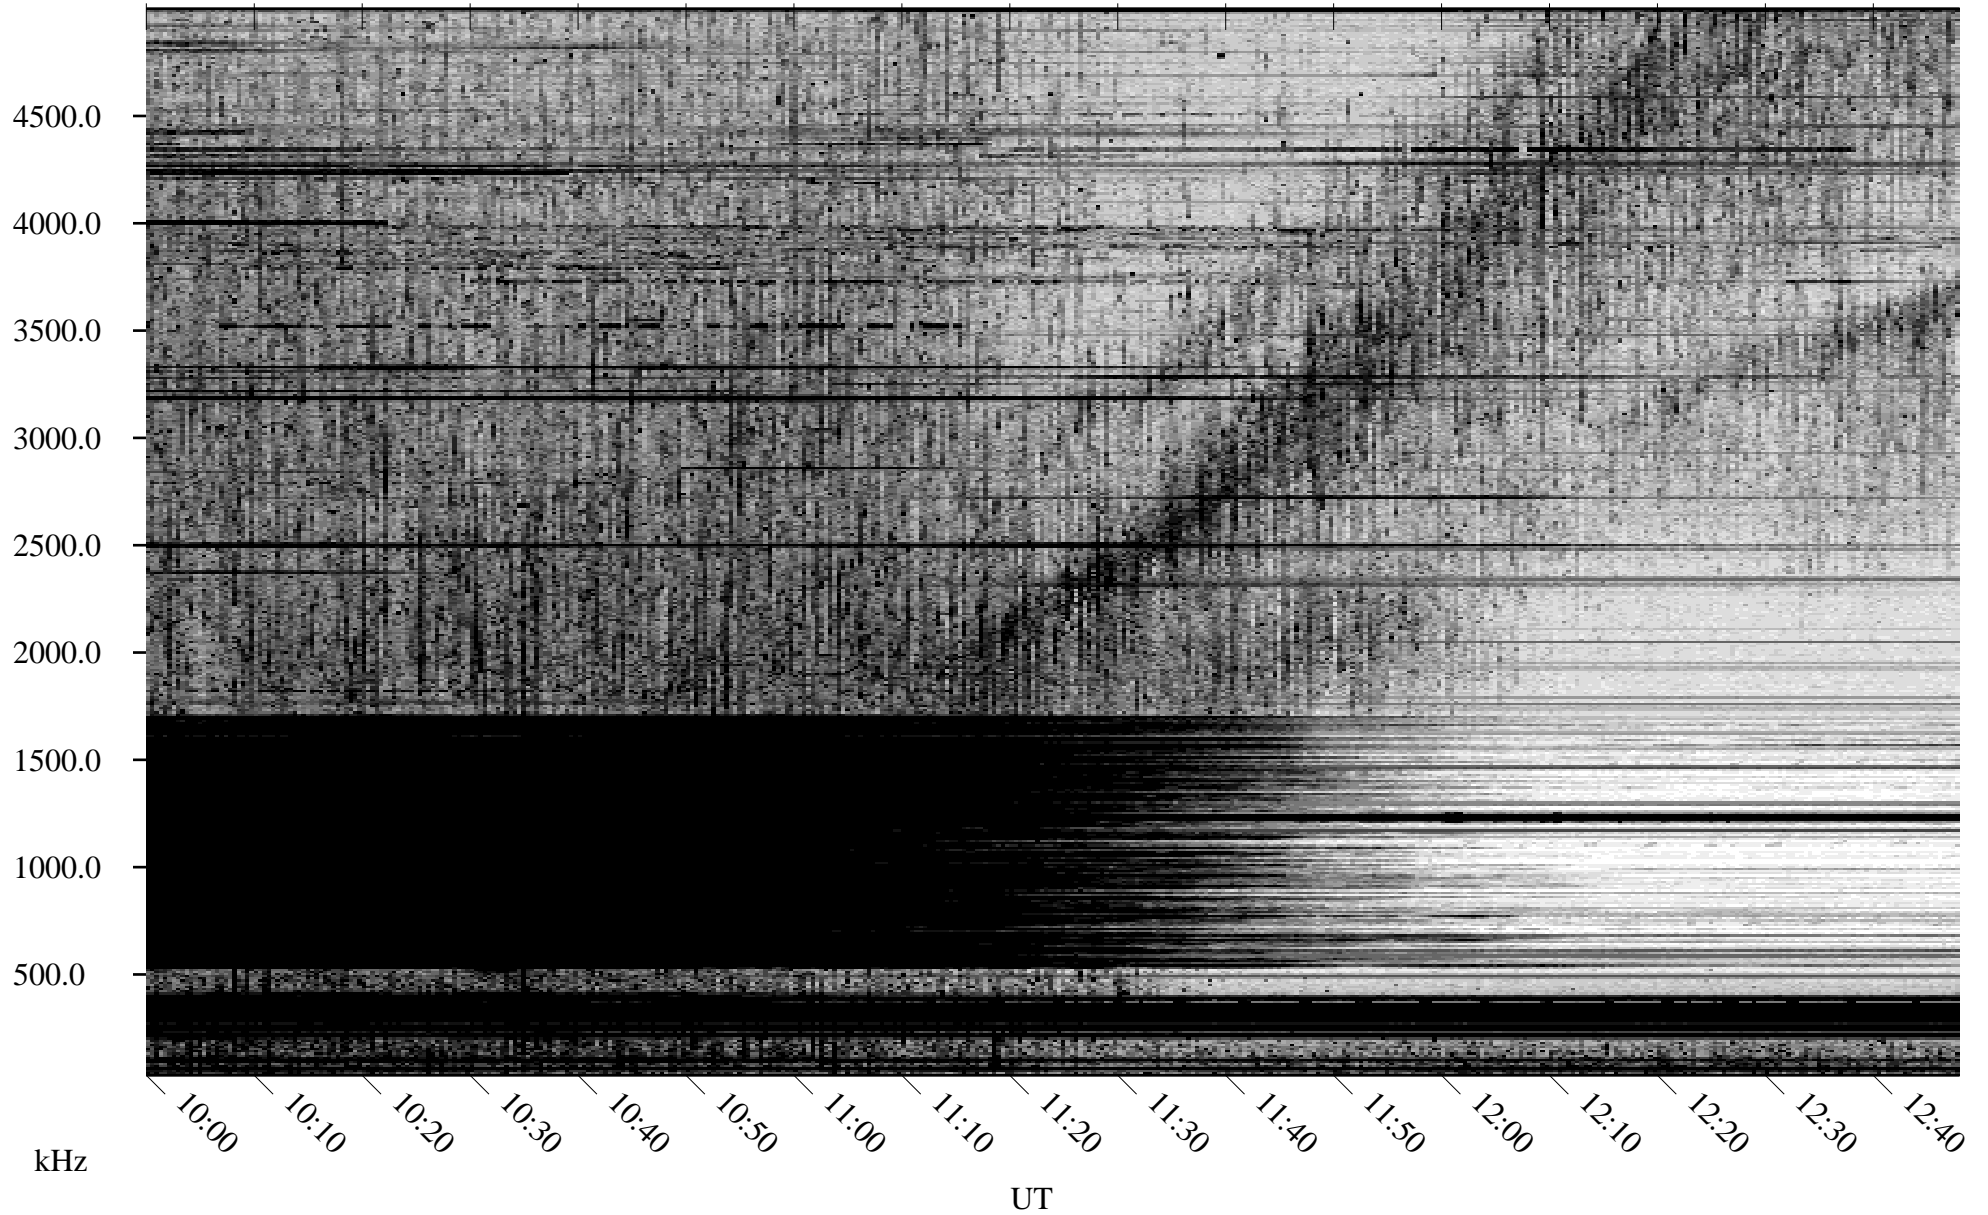

09/14/2009 Churchill, Manitoba

Linear Scale   Black = 161   White = 15

ch09256l.r00SUm max_12

Page 6