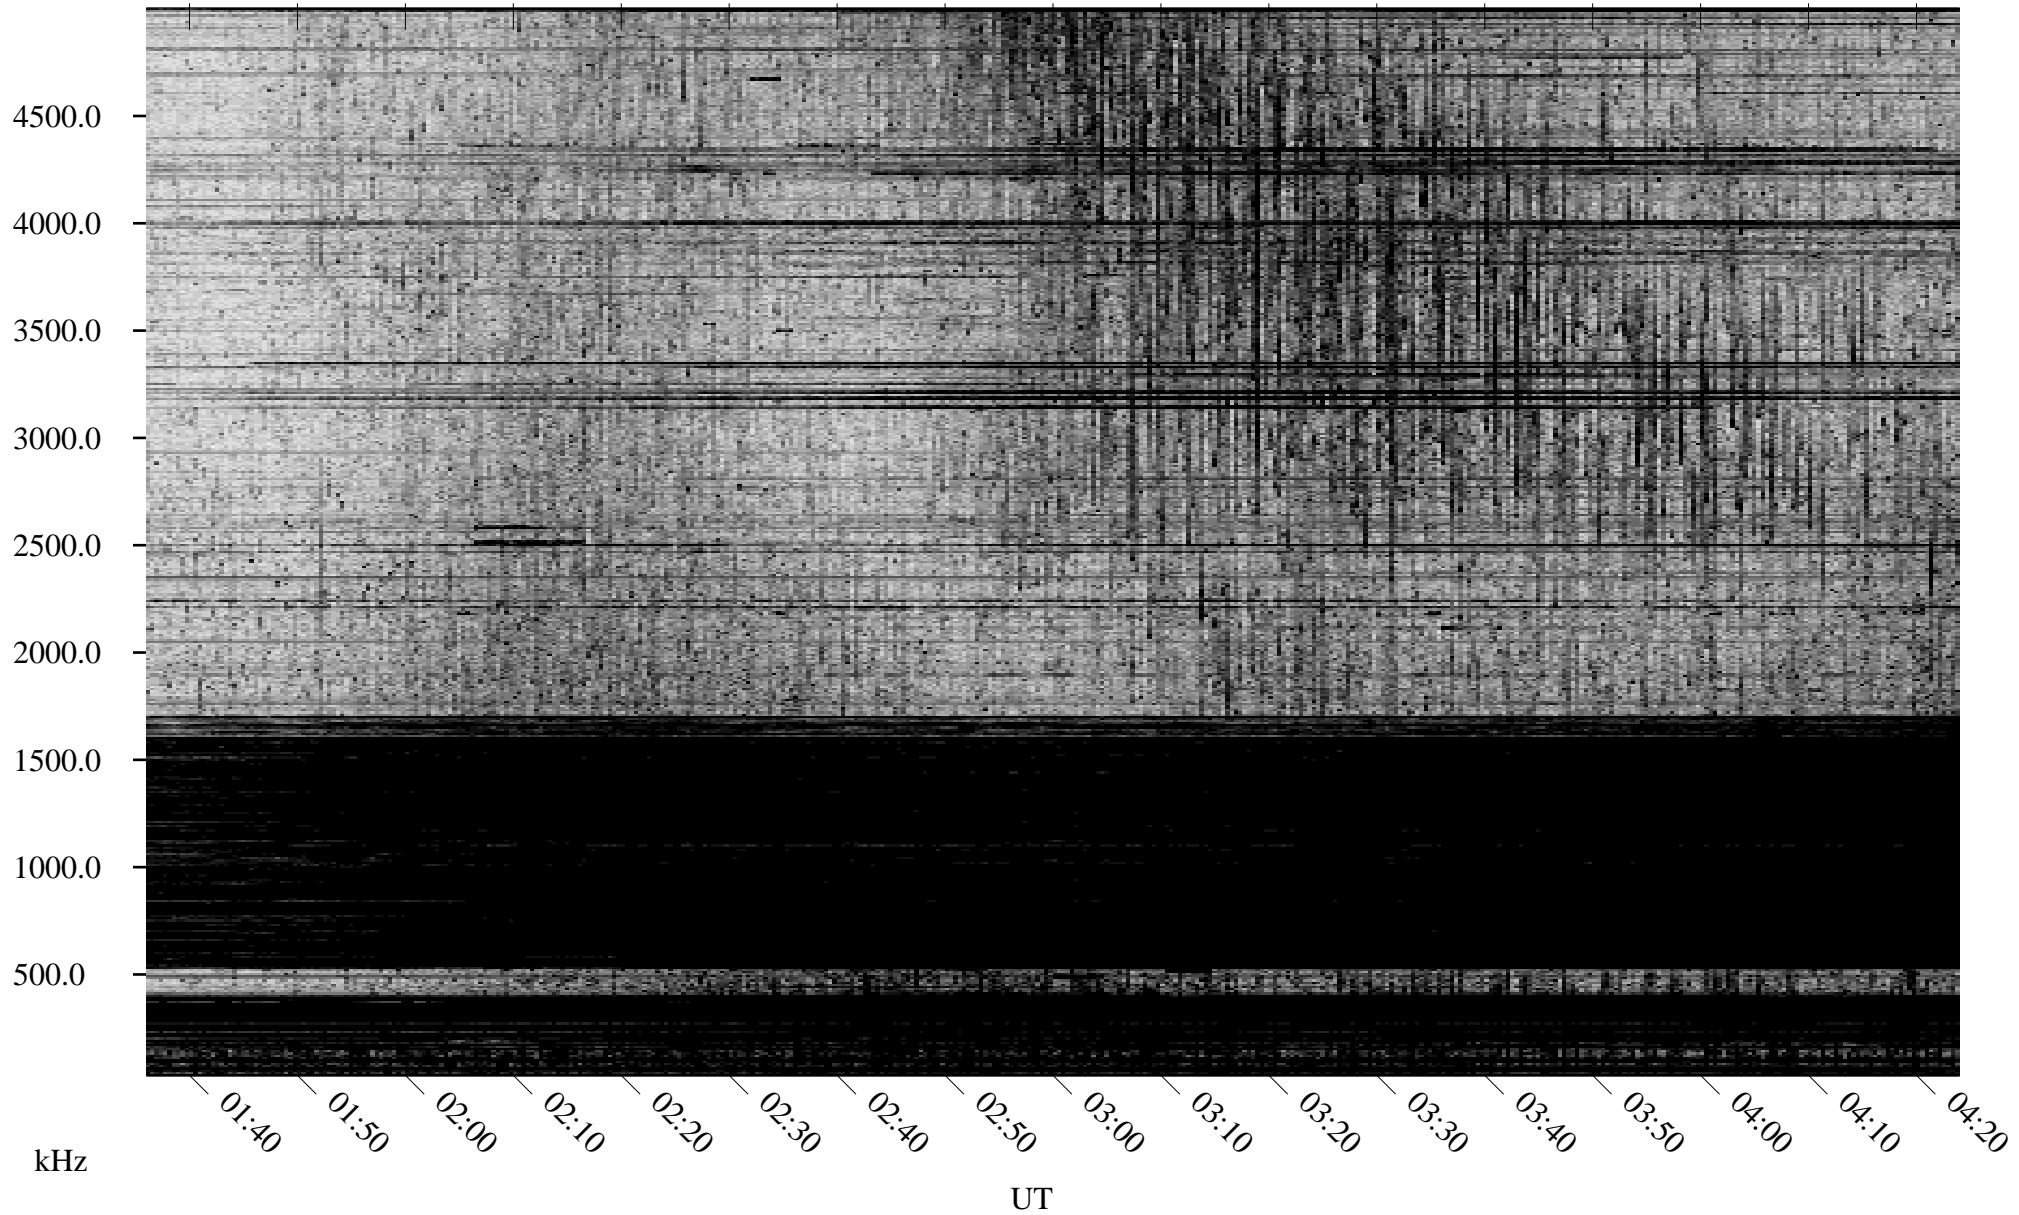

# 09/13/2009 Churchill, Manitoba

Linear Scale    Black = 161    White = 15

ch09256l.r00SUm max\_12

Page 1

# 09/13/2009 Churchill, Manitoba

Linear Scale    Black = 161    White = 15

ch09256l.r00SUm max\_12

Page 2

# 09/14/2009 Churchill, Manitoba

Linear Scale    Black = 161    White = 15

ch09256l.r00SUm max\_12

Page 3