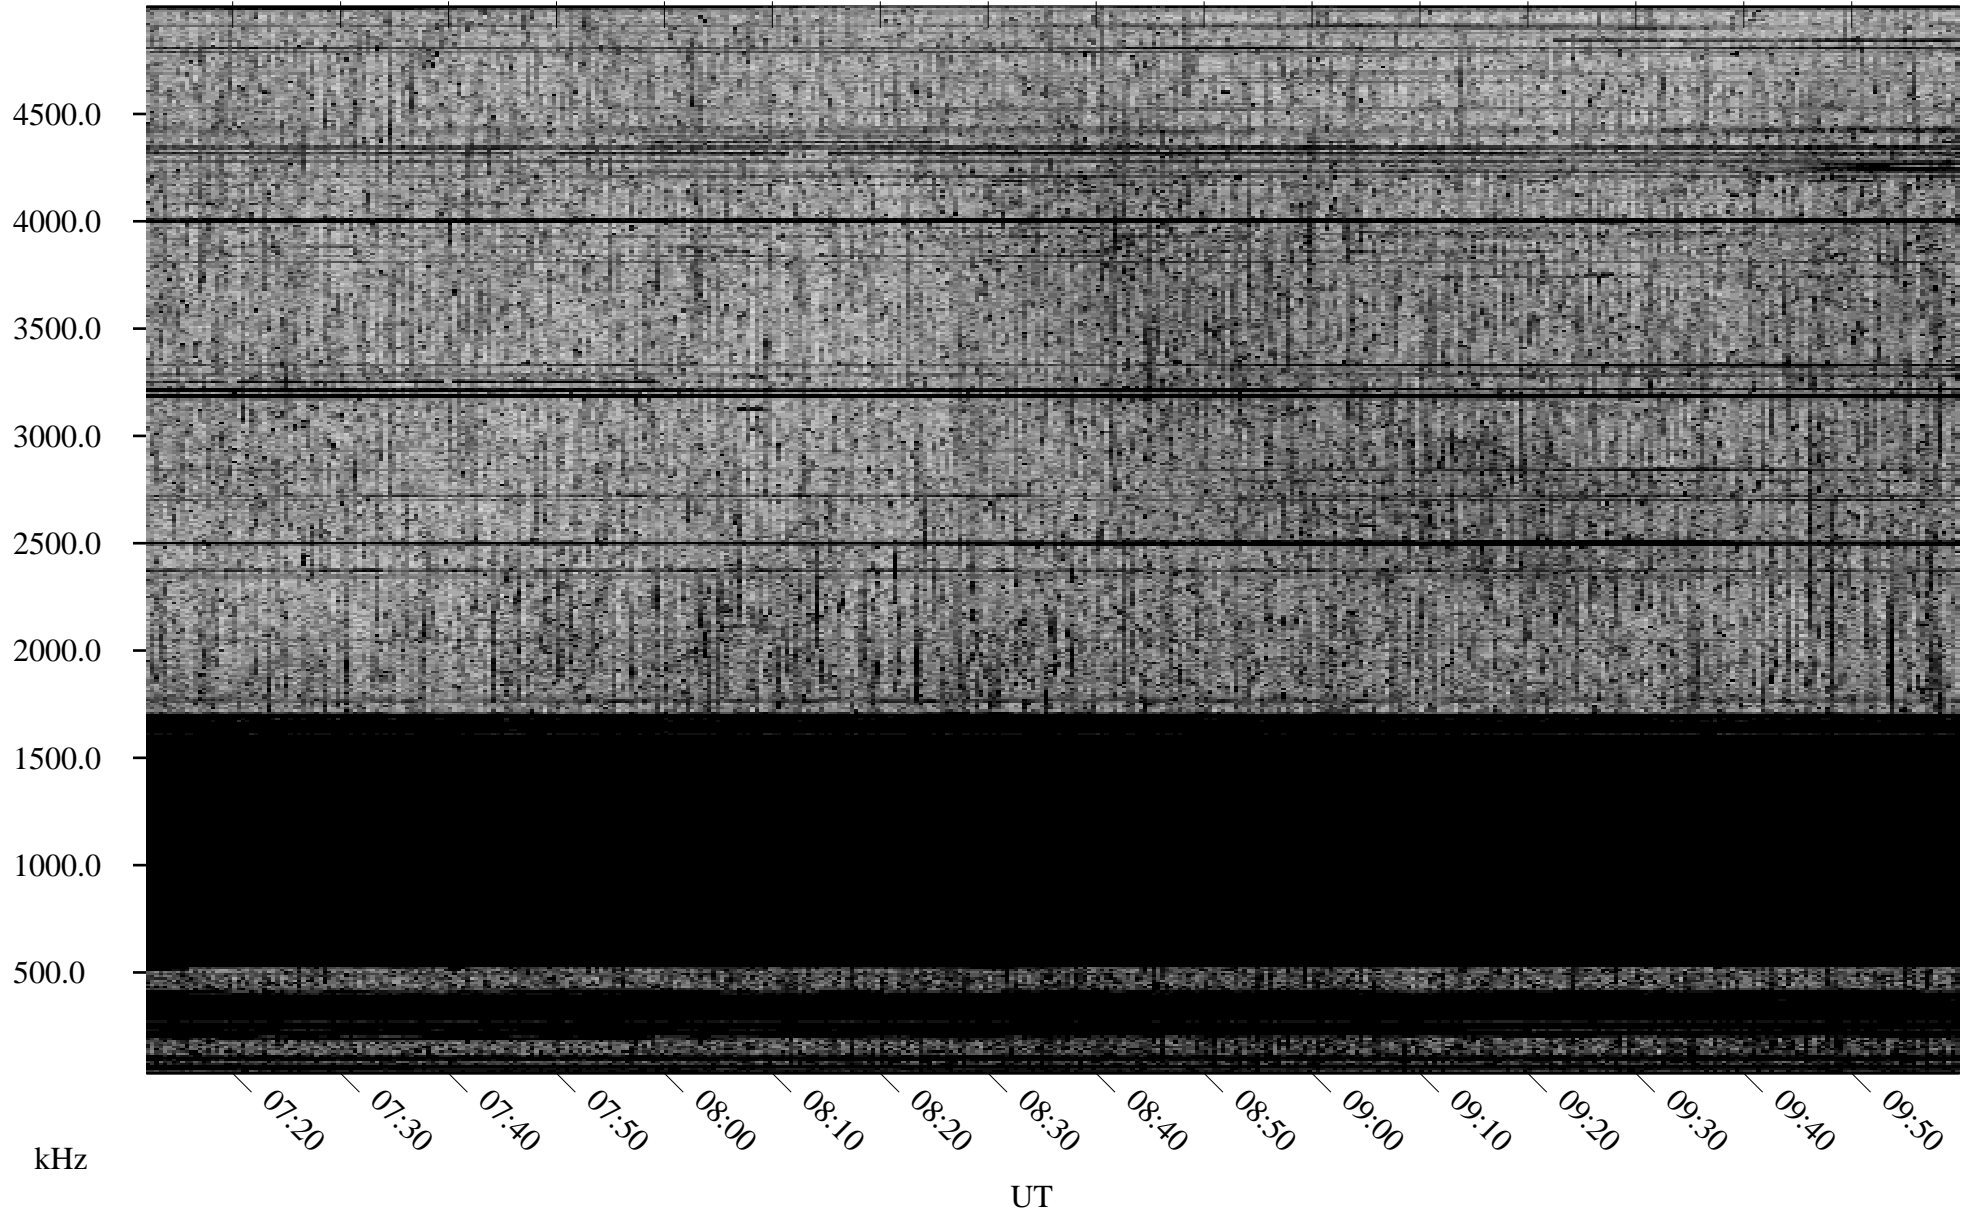

# 09/14/2009 Churchill, Manitoba

Linear Scale    Black = 161    White = 15

ch09256l.r00SUm max\_12

Page 4

# 09/14/2009 Churchill, Manitoba

Linear Scale    Black = 161    White = 15

ch09256l.r00SUm max\_12

Page 5