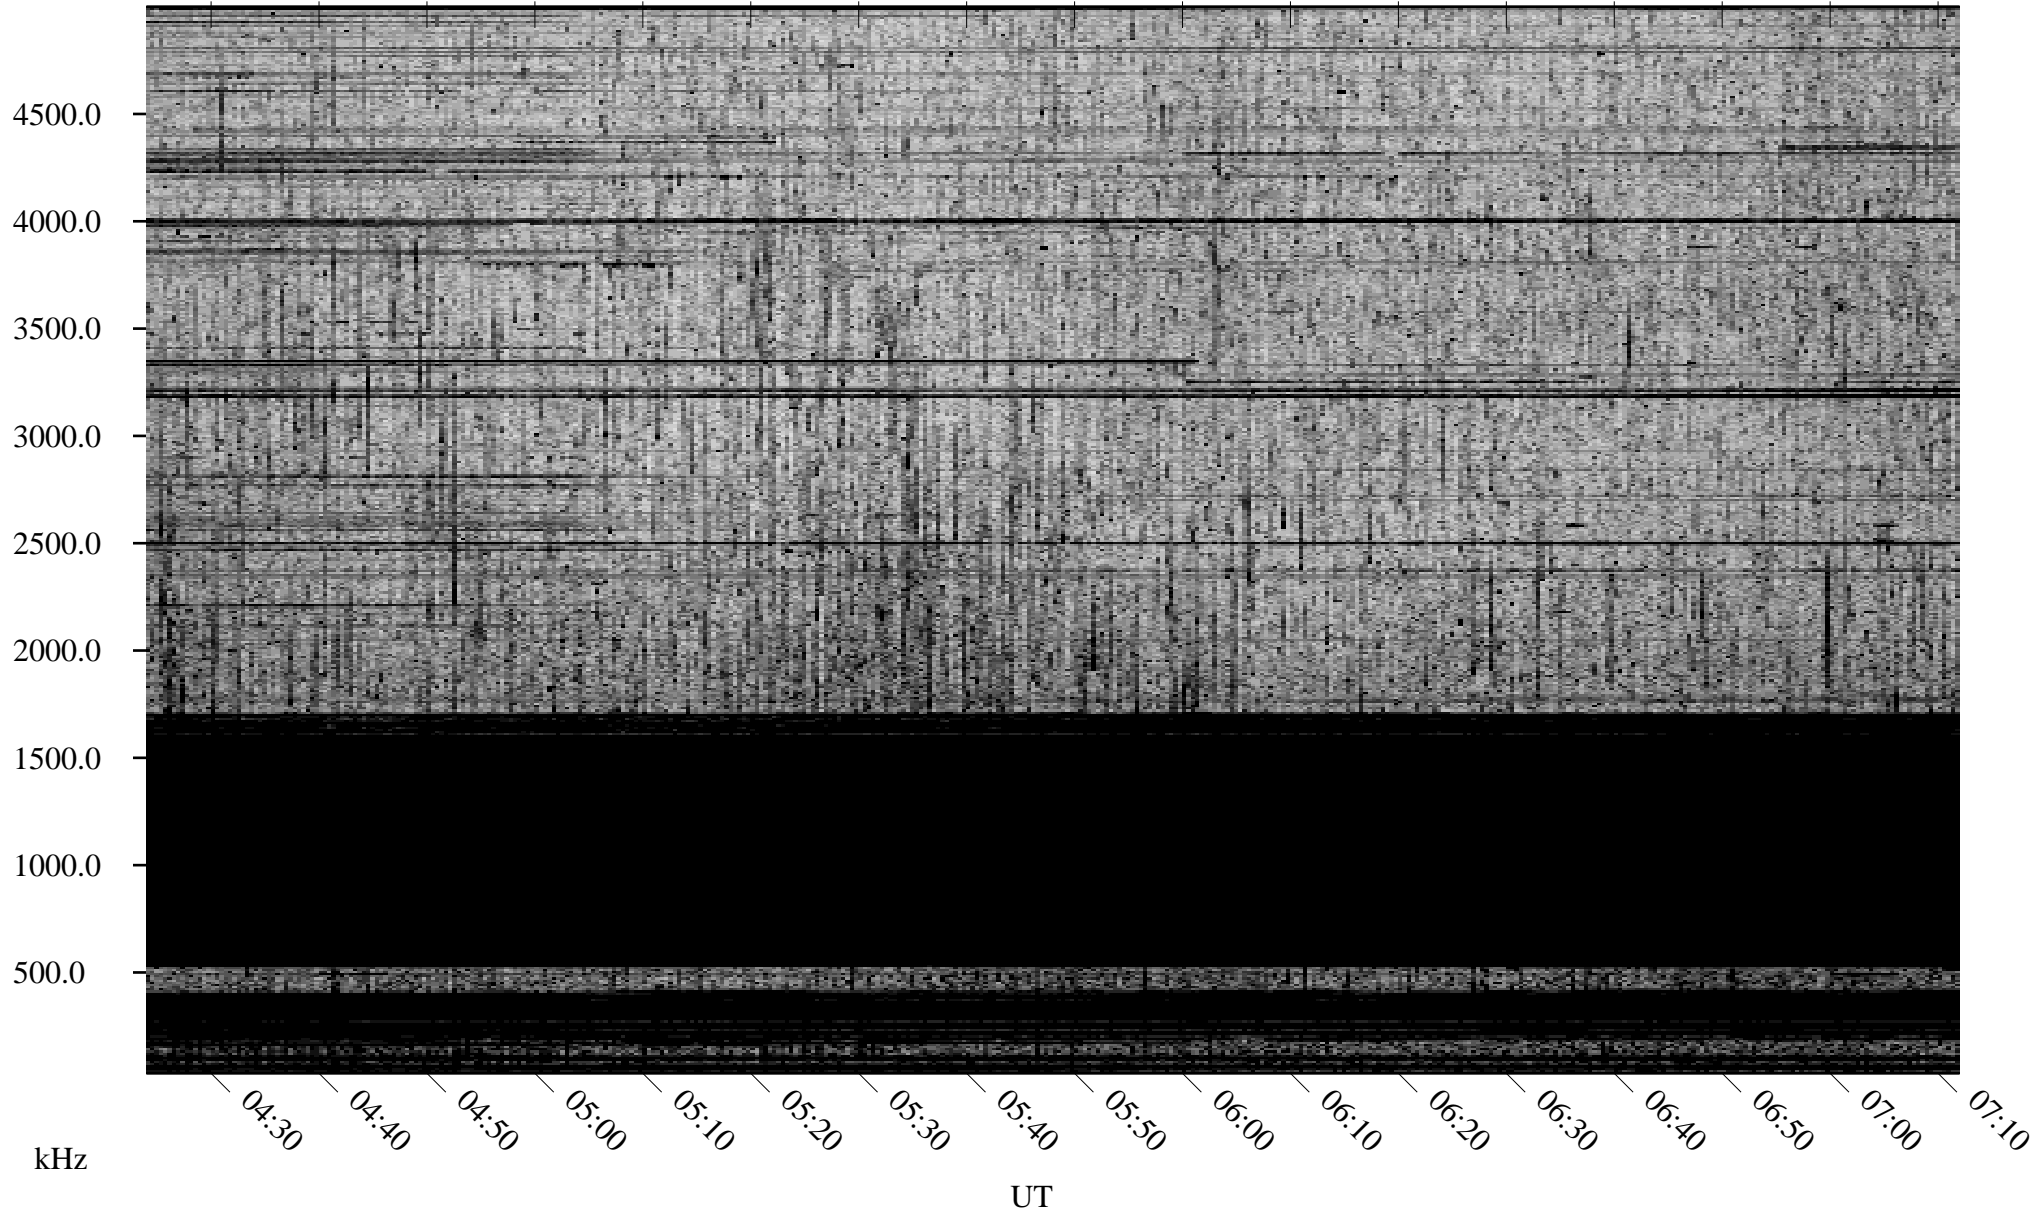

# 09/14/2009 Churchill, Manitoba

Linear Scale    Black = 161    White = 15

ch09256l.r00SUm max\_12

Page 3

# 09/14/2009 Churchill, Manitoba

Linear Scale    Black = 161    White = 15

ch09256l.r00SUm max\_12

Page 4