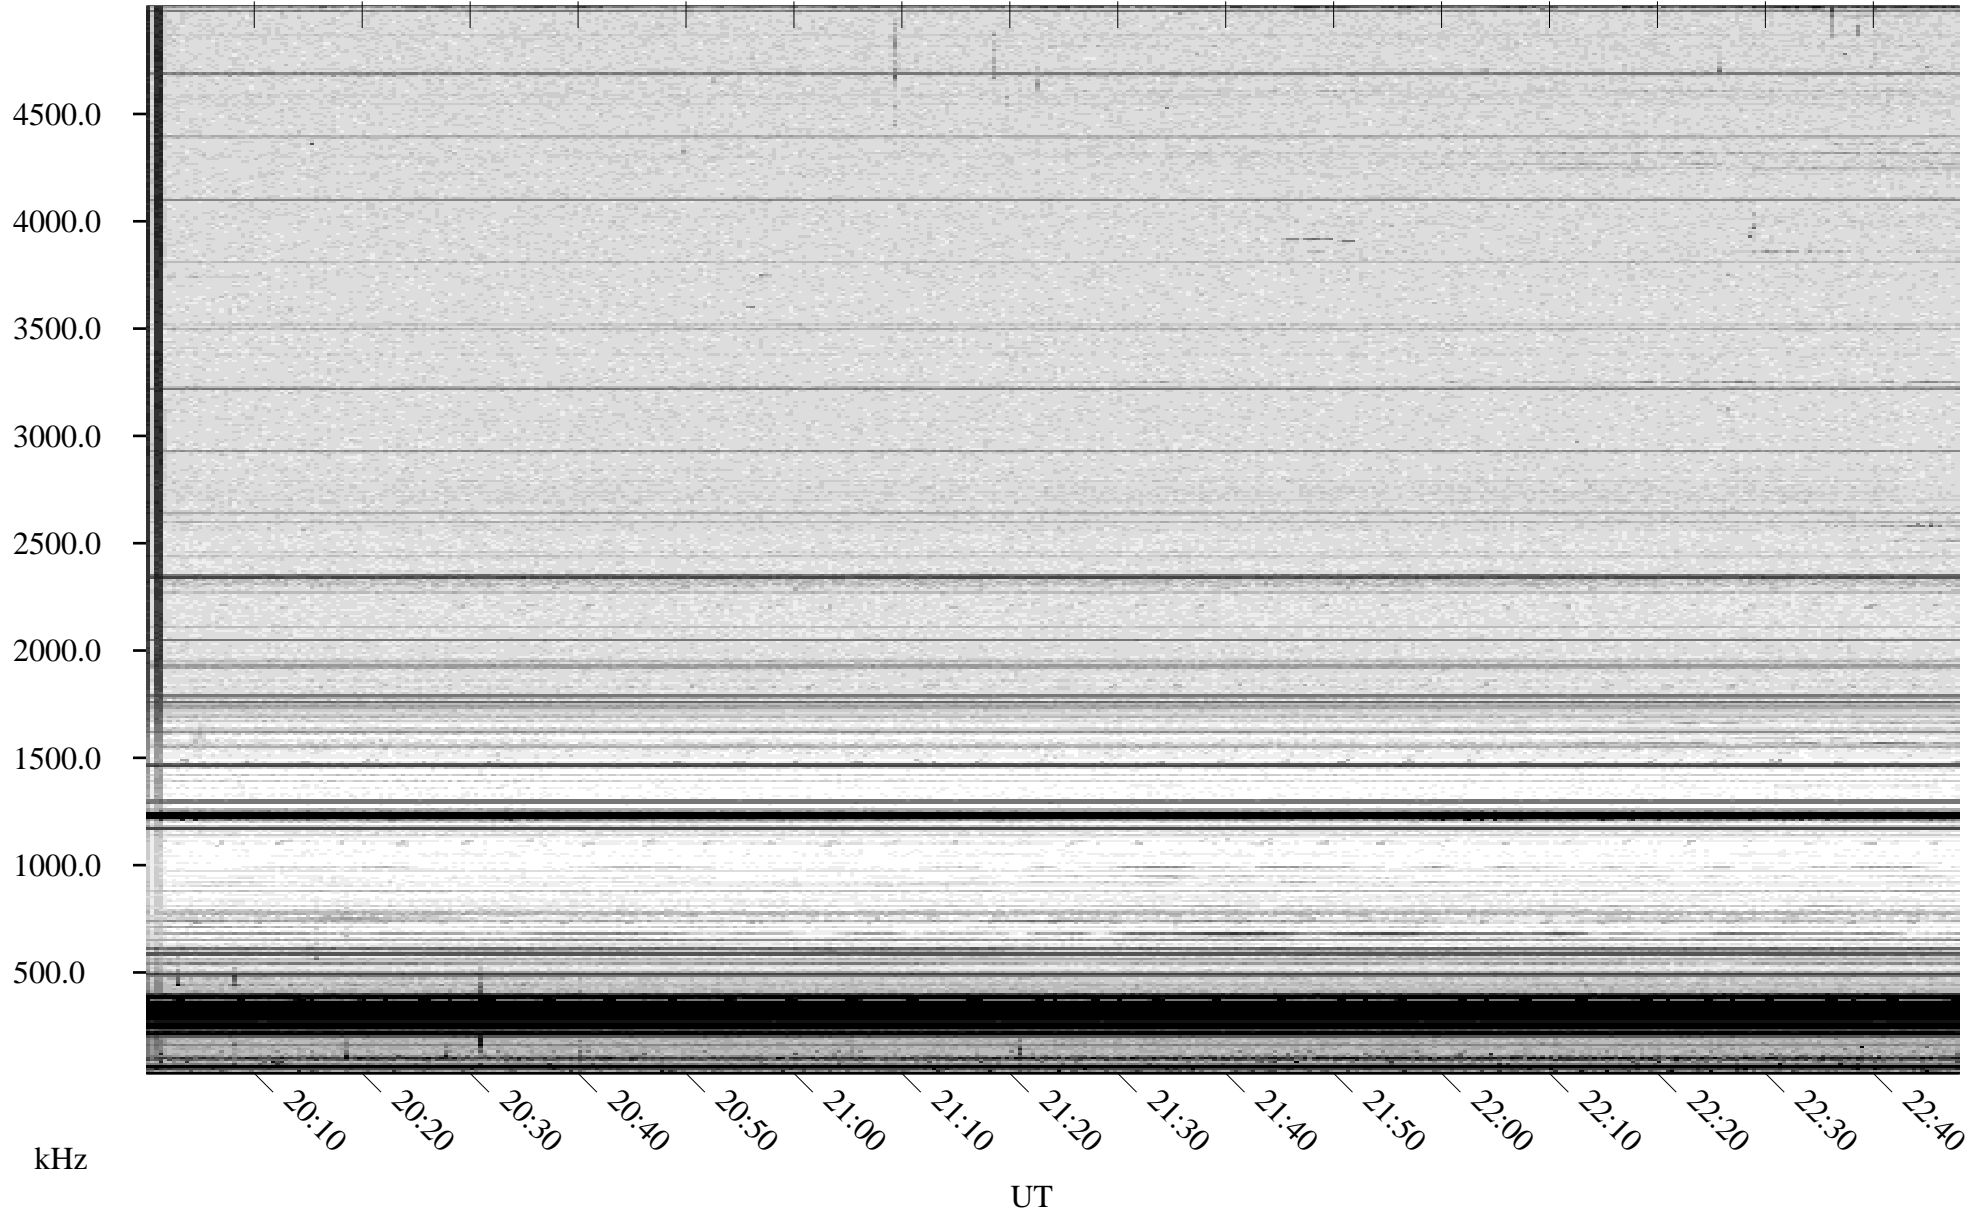

# 09/13/2009 Churchill, Manitoba

Linear Scale    Black = 161    White = 15

ch09256l.r00SUm max\_12

Page 1

# 09/13/2009 Churchill, Manitoba

Linear Scale    Black = 161    White = 15

ch09256l.r00SUm max\_12

Page 2

# 09/14/2009 Churchill, Manitoba

Linear Scale    Black = 161    White = 15

ch09256l.r00SUm max\_12

Page 3

# 09/14/2009 Churchill, Manitoba

Linear Scale    Black = 161    White = 15

ch09256l.r00SUm max\_12

Page 4