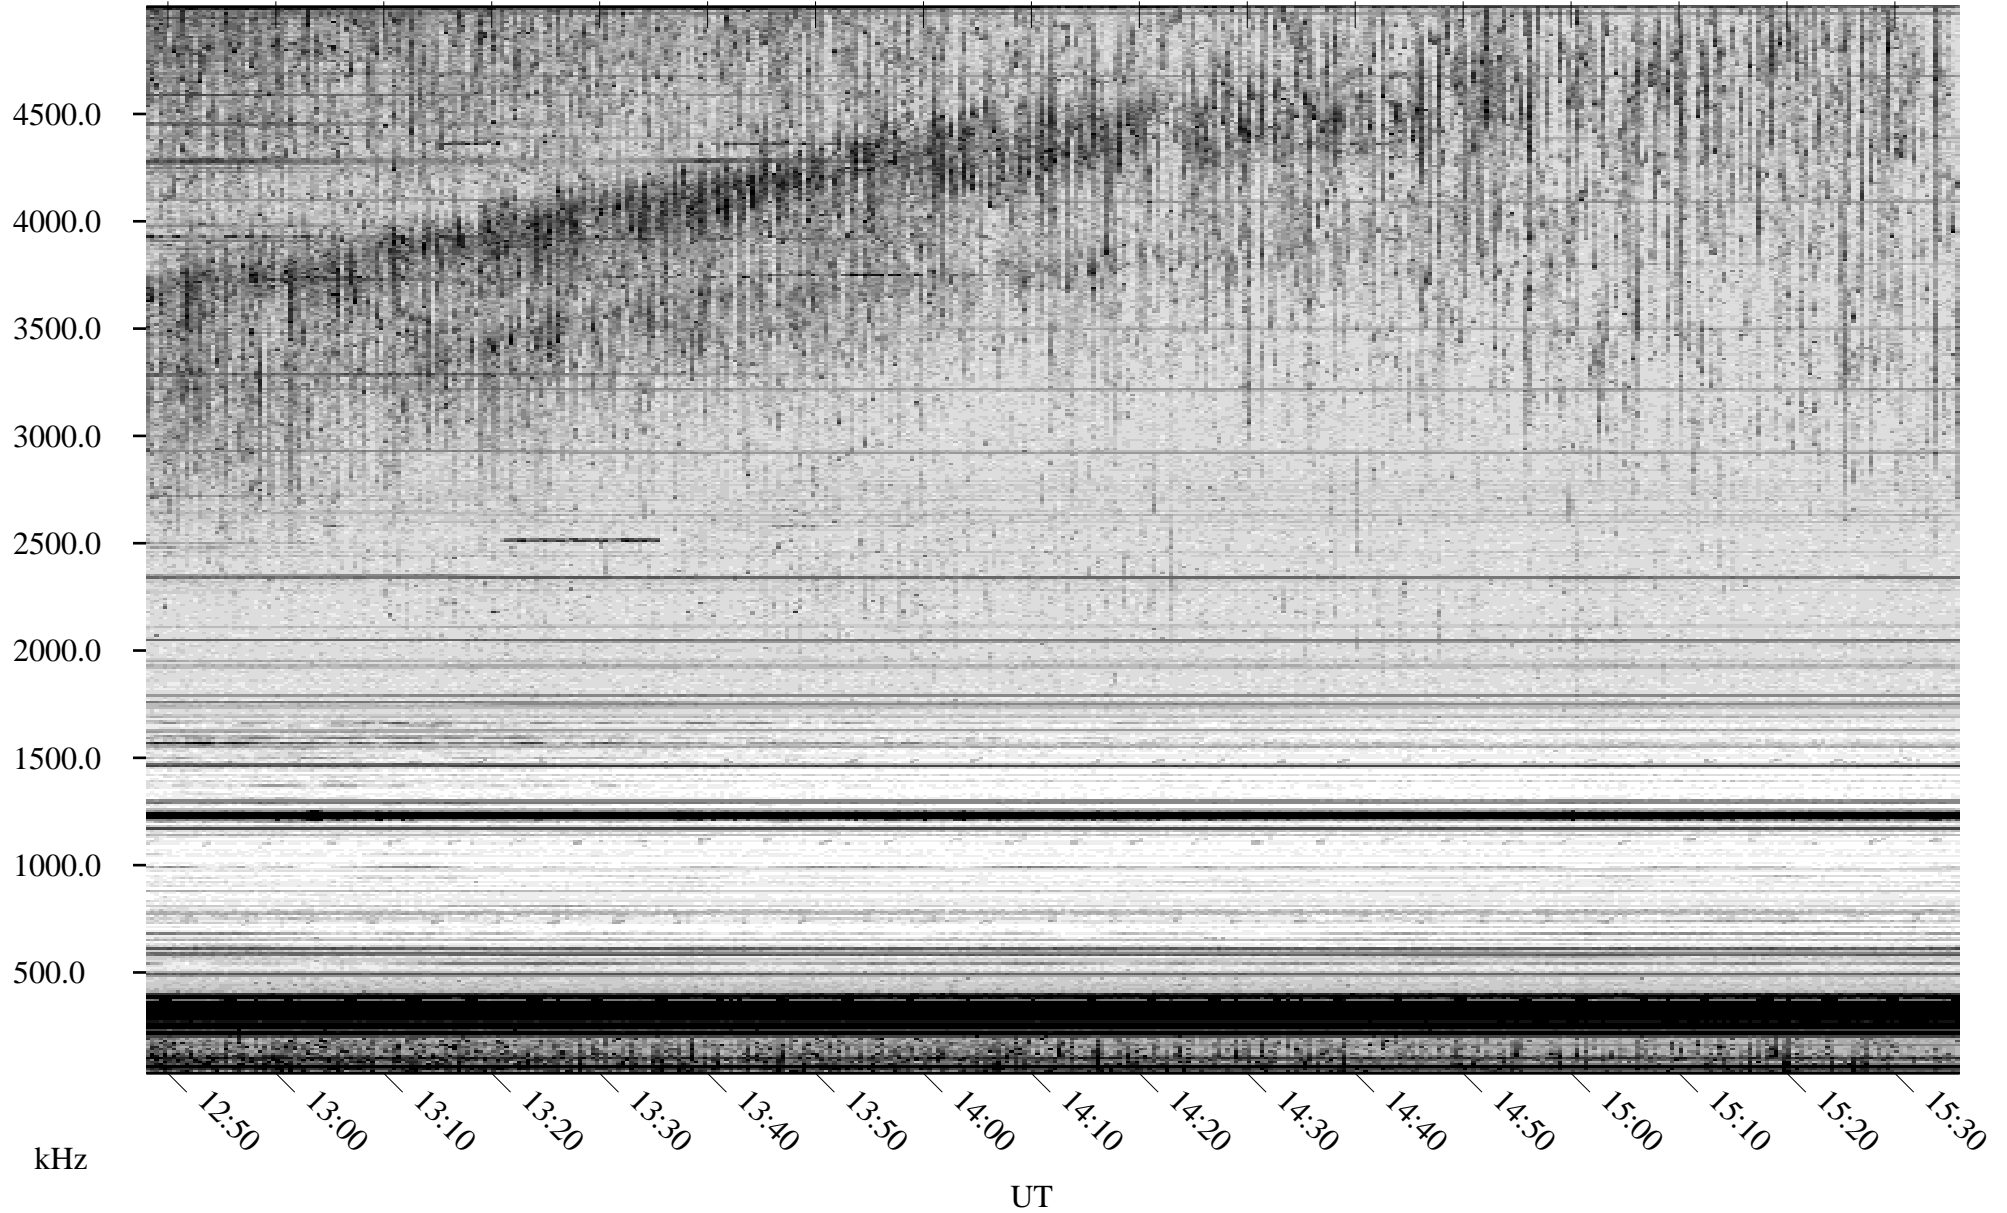

# 09/14/2009 Churchill, Manitoba

Linear Scale    Black = 161    White = 15

ch09256l.r00SUm max\_12

Page 6

# 09/14/2009 Churchill, Manitoba

Linear Scale    Black = 161    White = 15

ch09256l.r00SUm max\_12

Page 7