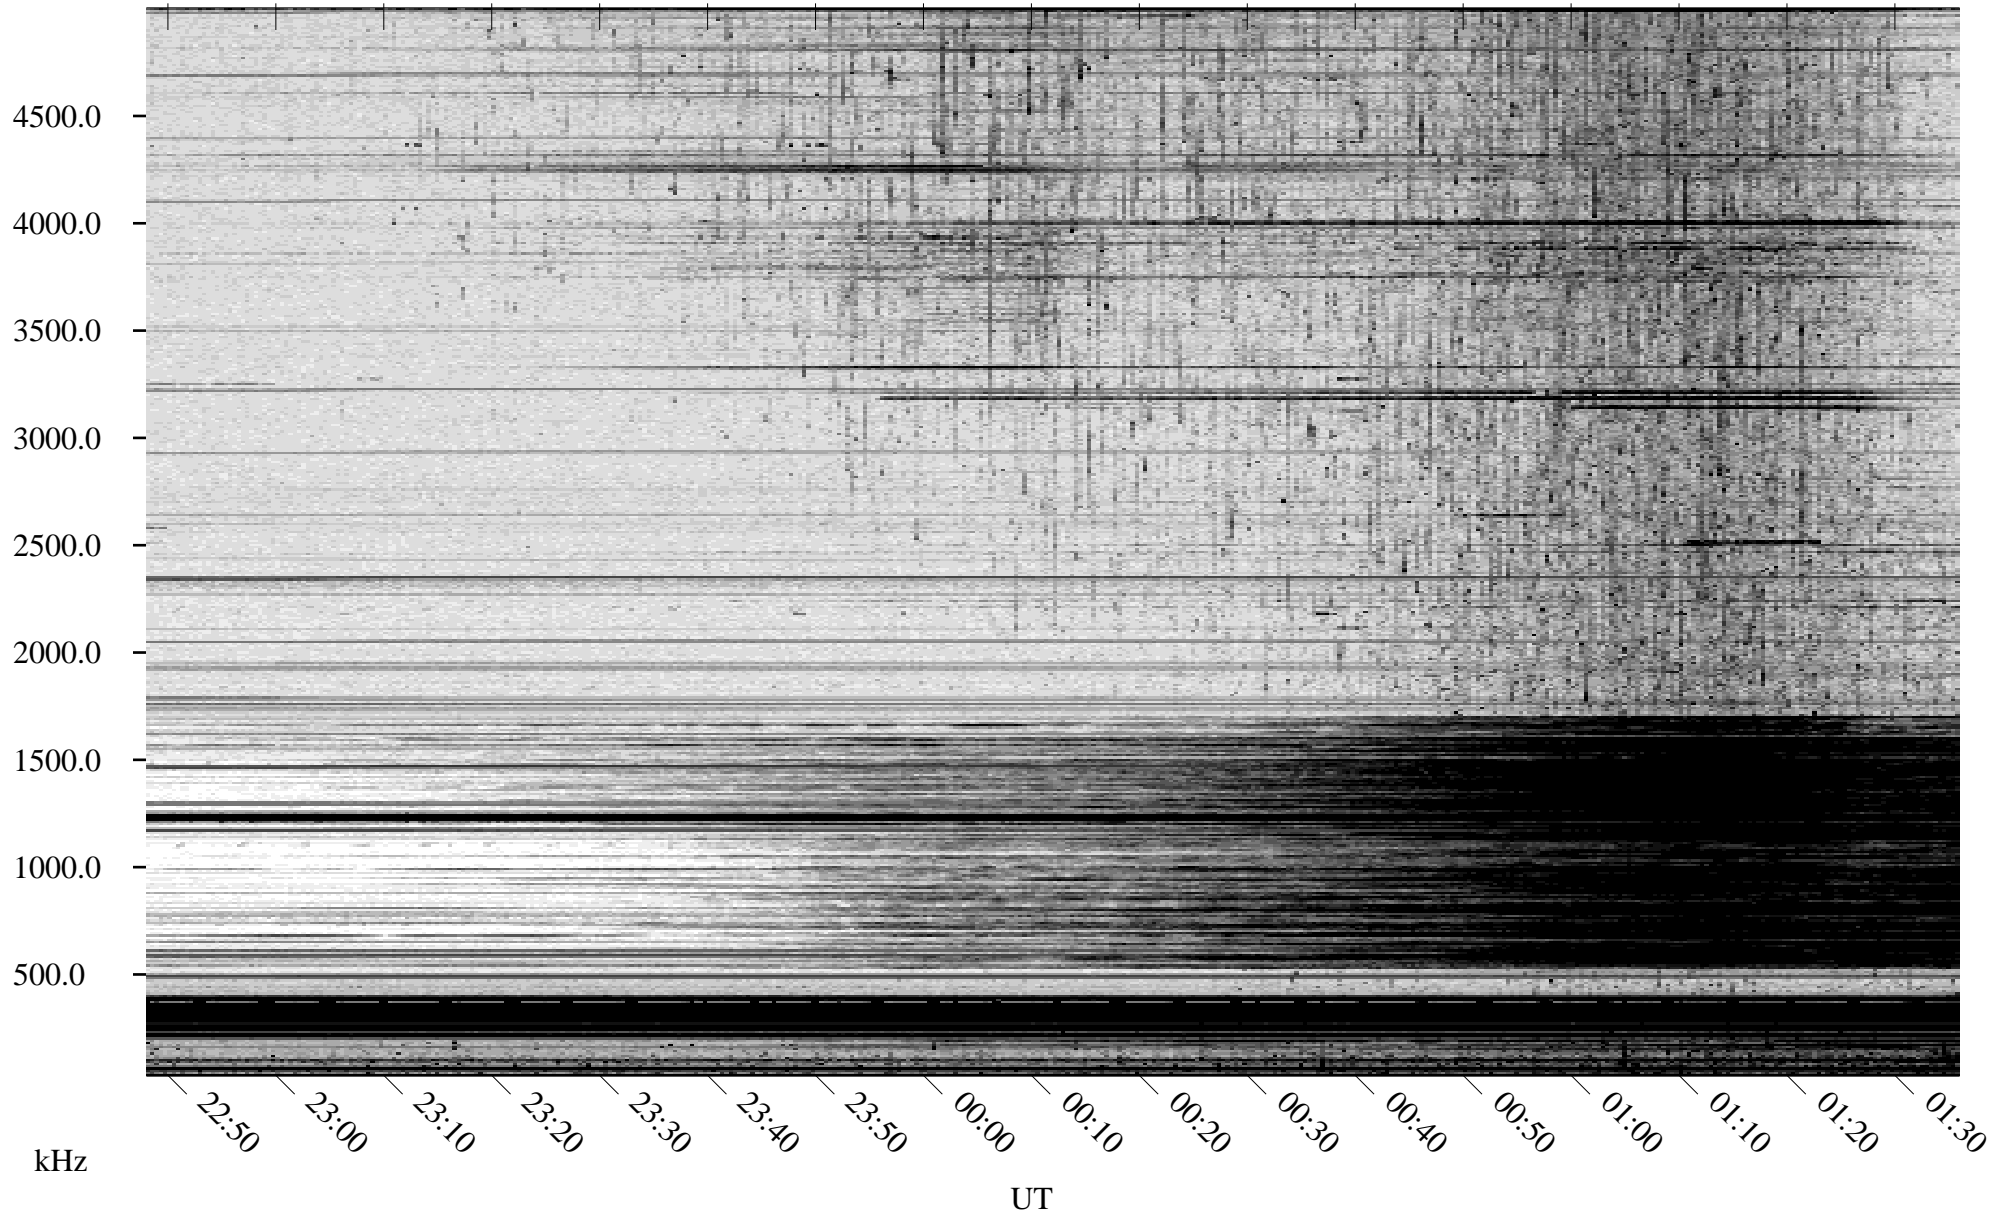

# 09/13/2009 Churchill, Manitoba

Linear Scale    Black = 161    White = 15

ch09256l.r00SUm max\_12

Page 1

# 09/13/2009 Churchill, Manitoba

Linear Scale    Black = 161    White = 15

ch09256l.r00SUm max\_12

Page 2

# 09/14/2009 Churchill, Manitoba

Linear Scale    Black = 161    White = 15

ch09256l.r00SUm max\_12

Page 3

# 09/14/2009 Churchill, Manitoba

Linear Scale    Black = 161    White = 15

ch09256l.r00SUm max\_12

Page 4