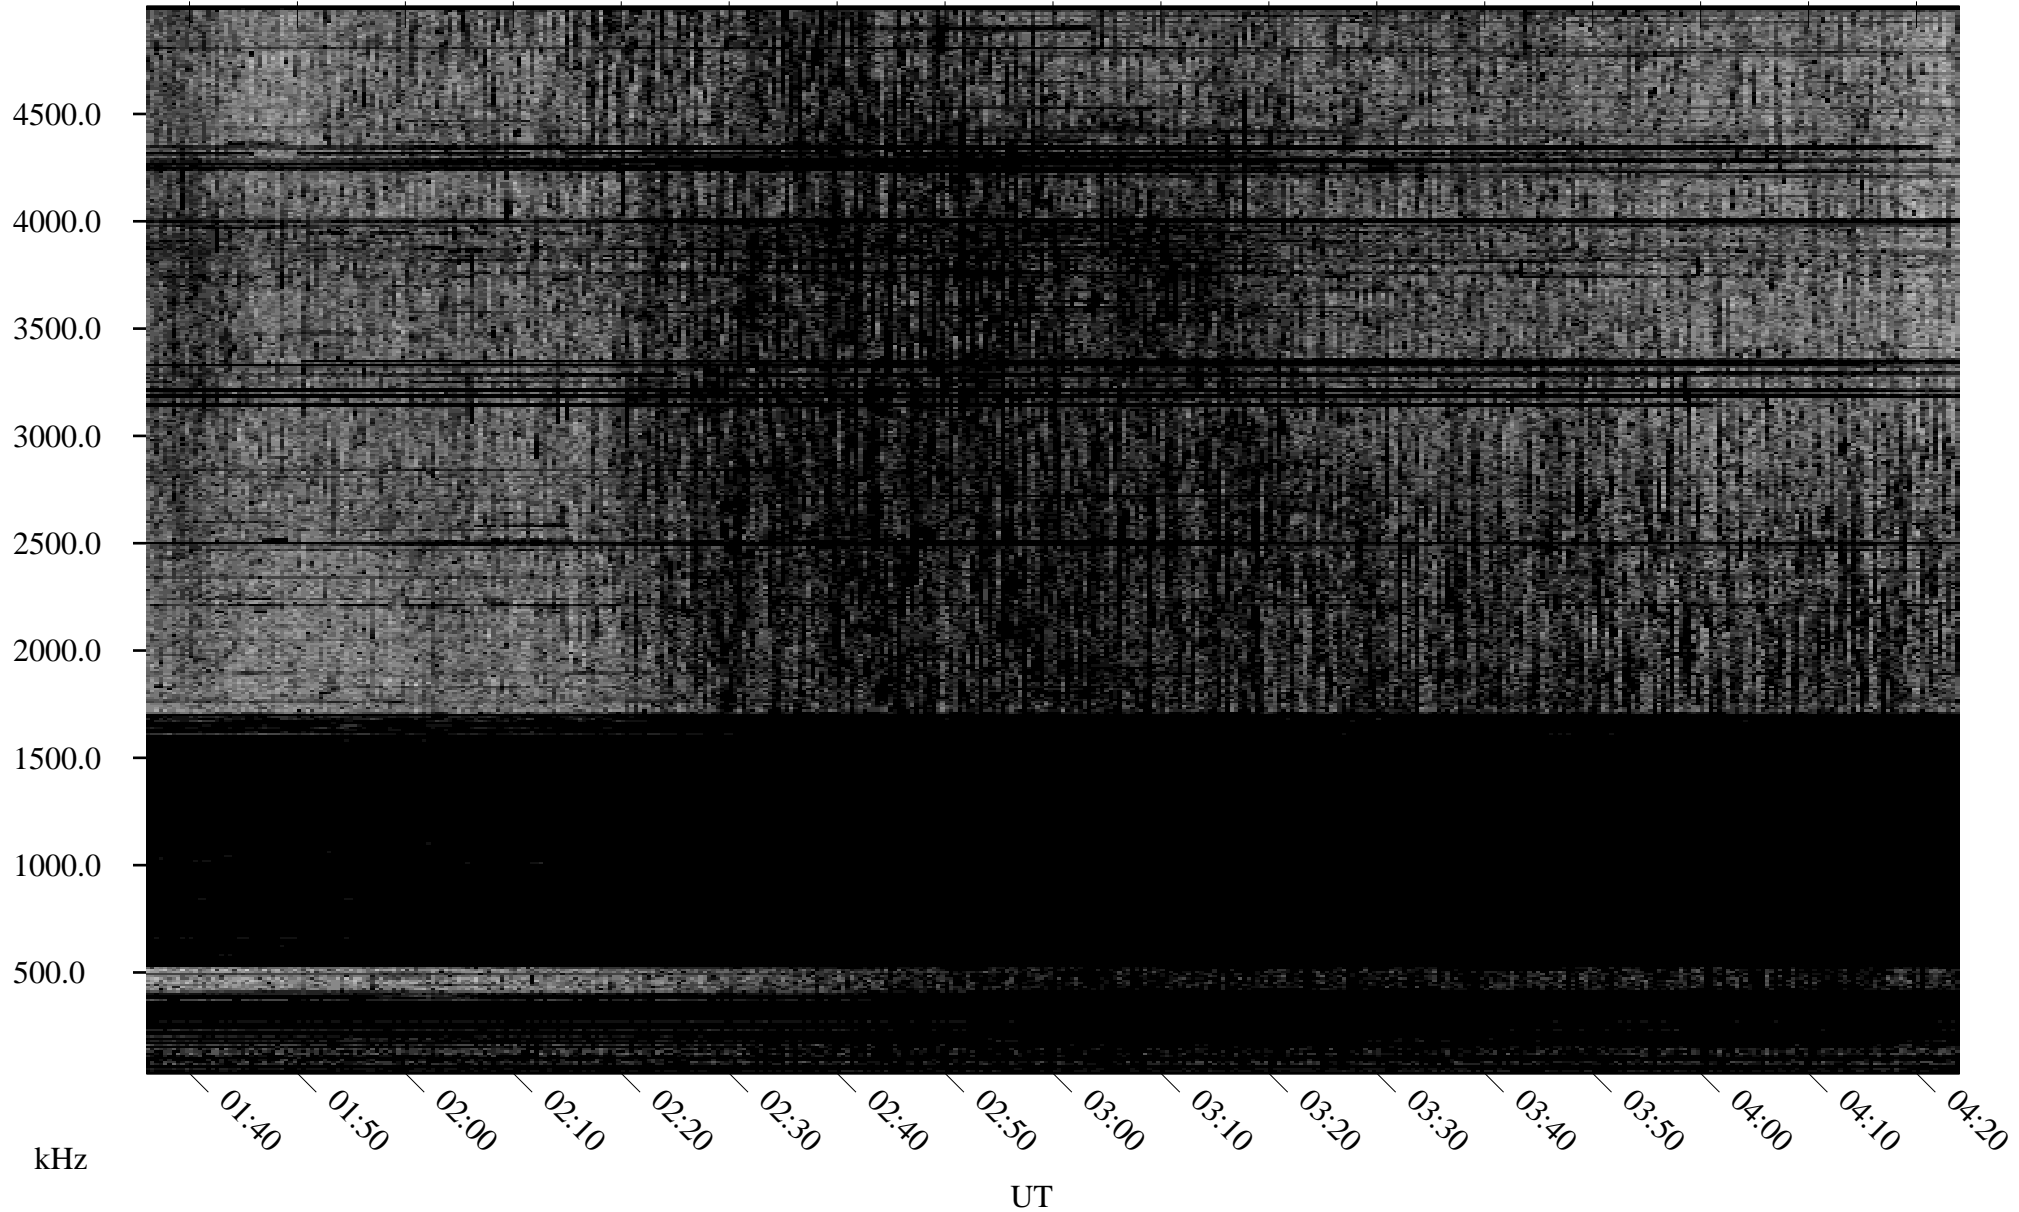

09/14/2009 Churchill, Manitoba

Linear Scale Black = 161 White = 15

ch092571.r00SUm max_12

Page 1

09/14/2009 Churchill, Manitoba

Linear Scale Black = 161 White = 15

ch092571.r00SUm max_12

Page 2

09/15/2009 Churchill, Manitoba

Linear Scale Black = 161 White = 15

ch092571.r00SUm max_12

Page 3

09/15/2009 Churchill, Manitoba

Linear Scale Black = 161 White = 15

ch092571.r00SUm max_12

Page 4

09/15/2009 Churchill, Manitoba

Linear Scale Black = 161 White = 15

ch092571.r00SUm max_12

Page 5

09/15/2009 Churchill, Manitoba

Linear Scale Black = 161 White = 15

ch092571.r00SUm max_12

Page 6

09/15/2009 Churchill, Manitoba

Linear Scale Black = 161 White = 15

ch09257l.r00SUm max_12

Page 7

09/15/2009 Churchill, Manitoba

Linear Scale Black = 161 White = 15

ch092571.r00SUm max_12

Page 8