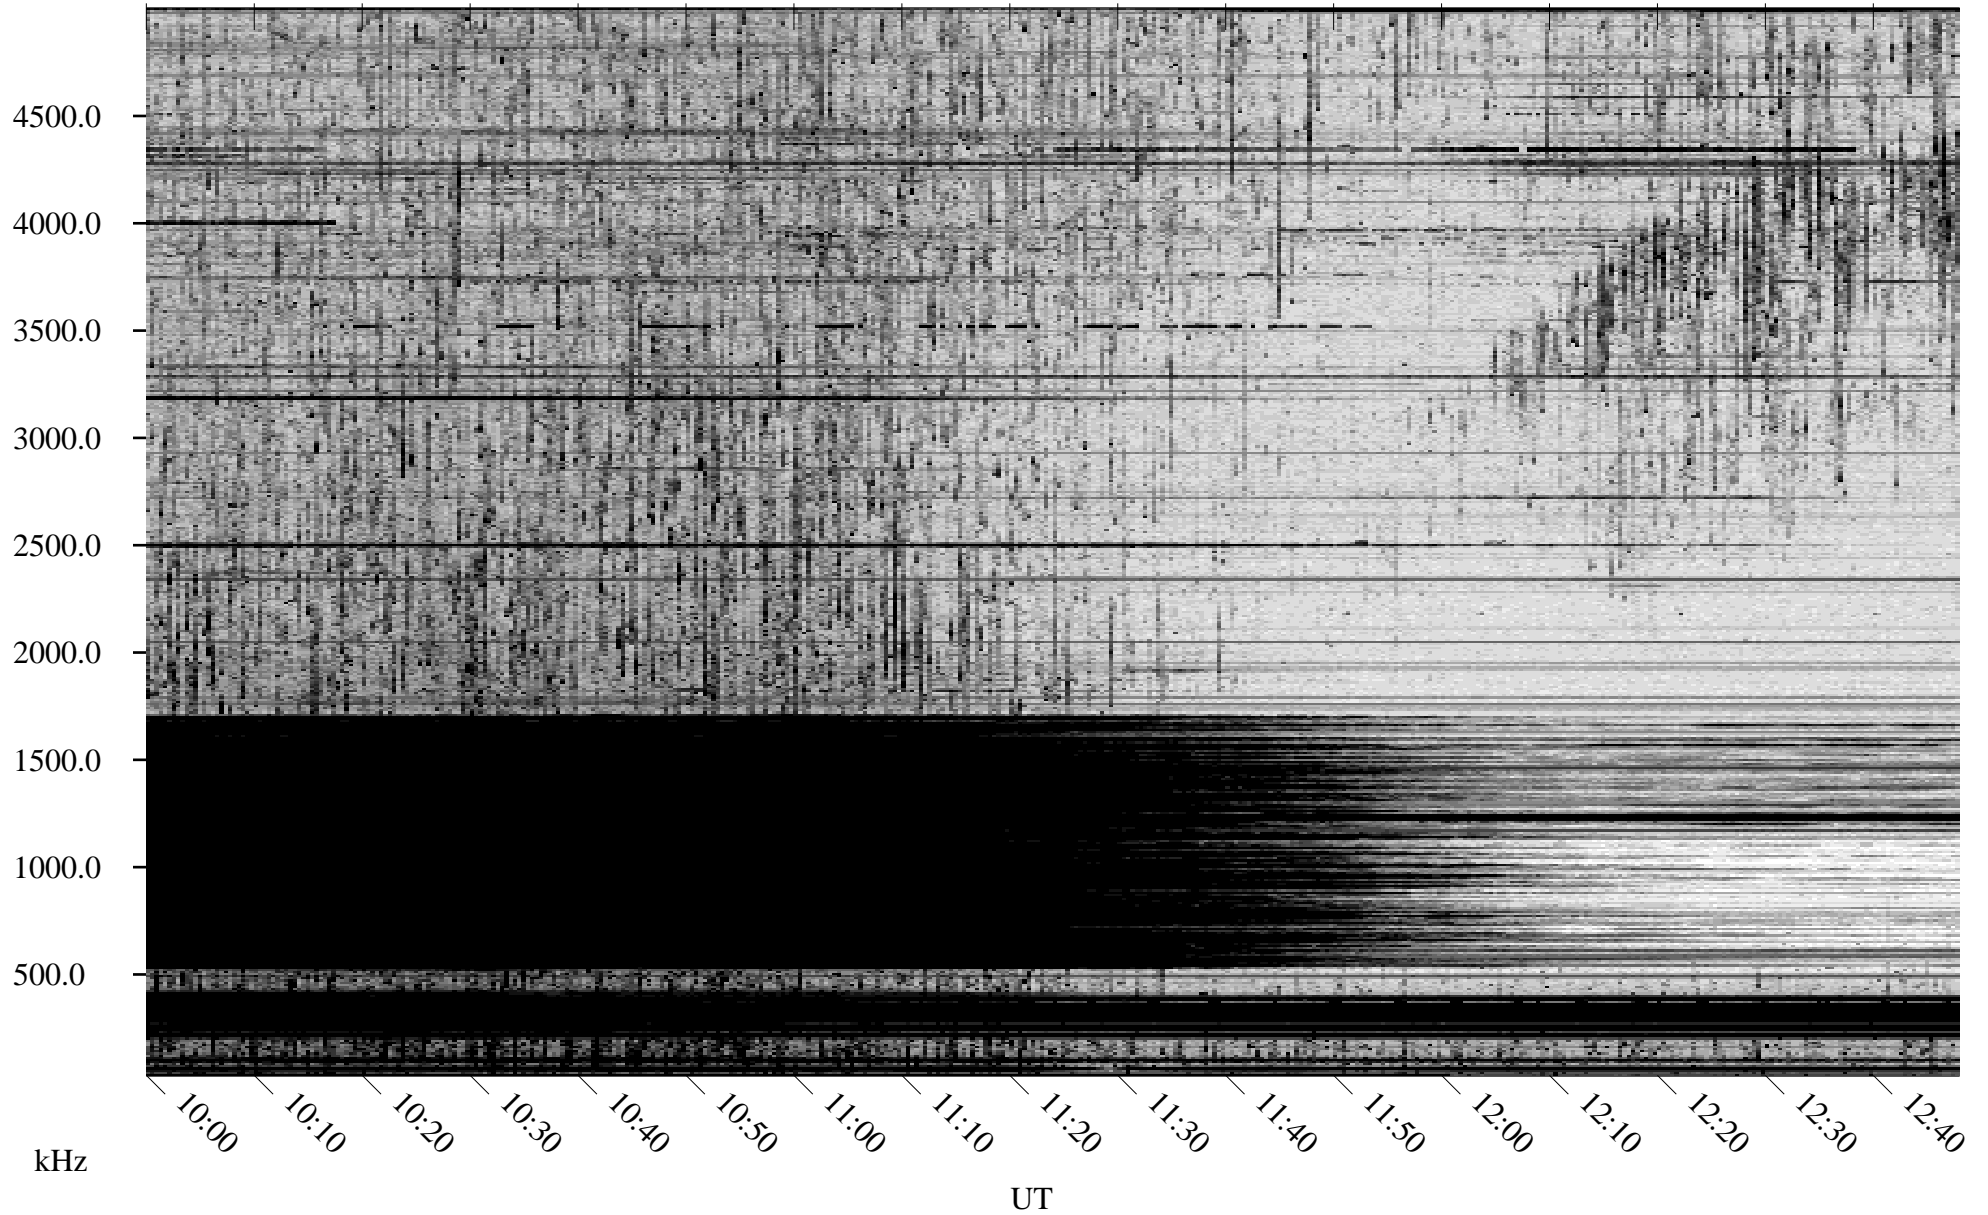

09/15/2009 Churchill, Manitoba

Linear Scale Black = 161 White = 15

ch092571.r00SUm max_12

Page 5

09/15/2009 Churchill, Manitoba

Linear Scale Black = 161 White = 15

ch092571.r00SUm max_12

Page 6

09/15/2009 Churchill, Manitoba

Linear Scale Black = 161 White = 15

ch09257l.r00SUm max_12

Page 7

09/15/2009 Churchill, Manitoba

Linear Scale Black = 161 White = 15

ch092571.r00SUm max_12

Page 8