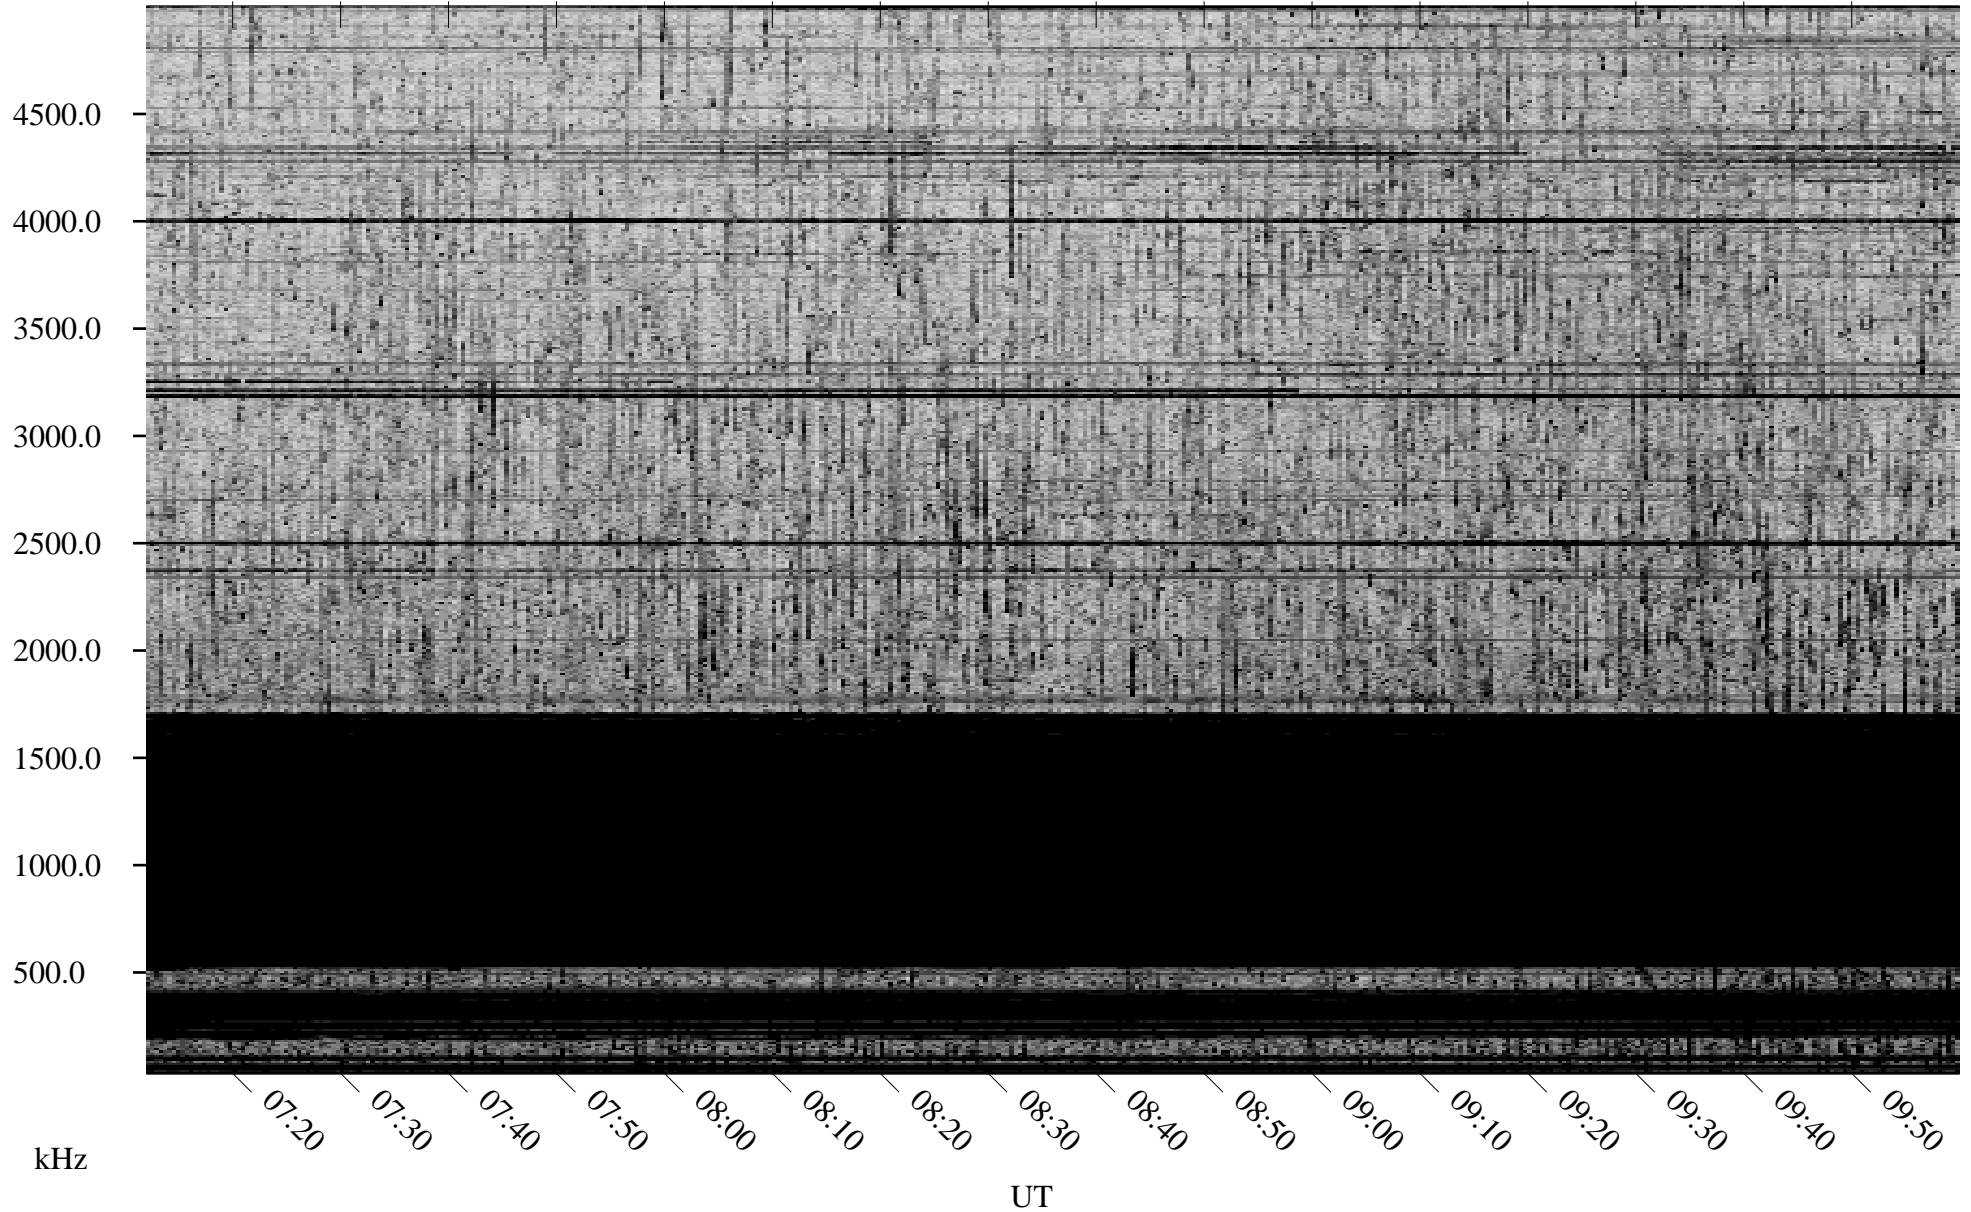

09/14/2009 Churchill, Manitoba

Linear Scale Black = 161 White = 15

ch092571.r00SUm max_12

Page 1

09/14/2009 Churchill, Manitoba

Linear Scale Black = 161 White = 15

ch092571.r00SUm max_12

Page 2

09/15/2009 Churchill, Manitoba

Linear Scale Black = 161 White = 15

ch092571.r00SUm max_12

Page 3

09/15/2009 Churchill, Manitoba

Linear Scale Black = 161 White = 15

ch092571.r00SUm max_12

Page 4

09/15/2009 Churchill, Manitoba

Linear Scale Black = 161 White = 15

ch092571.r00SUm max_12

Page 5

09/15/2009 Churchill, Manitoba

Linear Scale Black = 161 White = 15

ch092571.r00SUm max_12

Page 6

09/15/2009 Churchill, Manitoba

Linear Scale Black = 161 White = 15

ch09257l.r00SUm max_12

Page 7

09/15/2009 Churchill, Manitoba

Linear Scale Black = 161 White = 15

ch092571.r00SUm max_12

Page 8