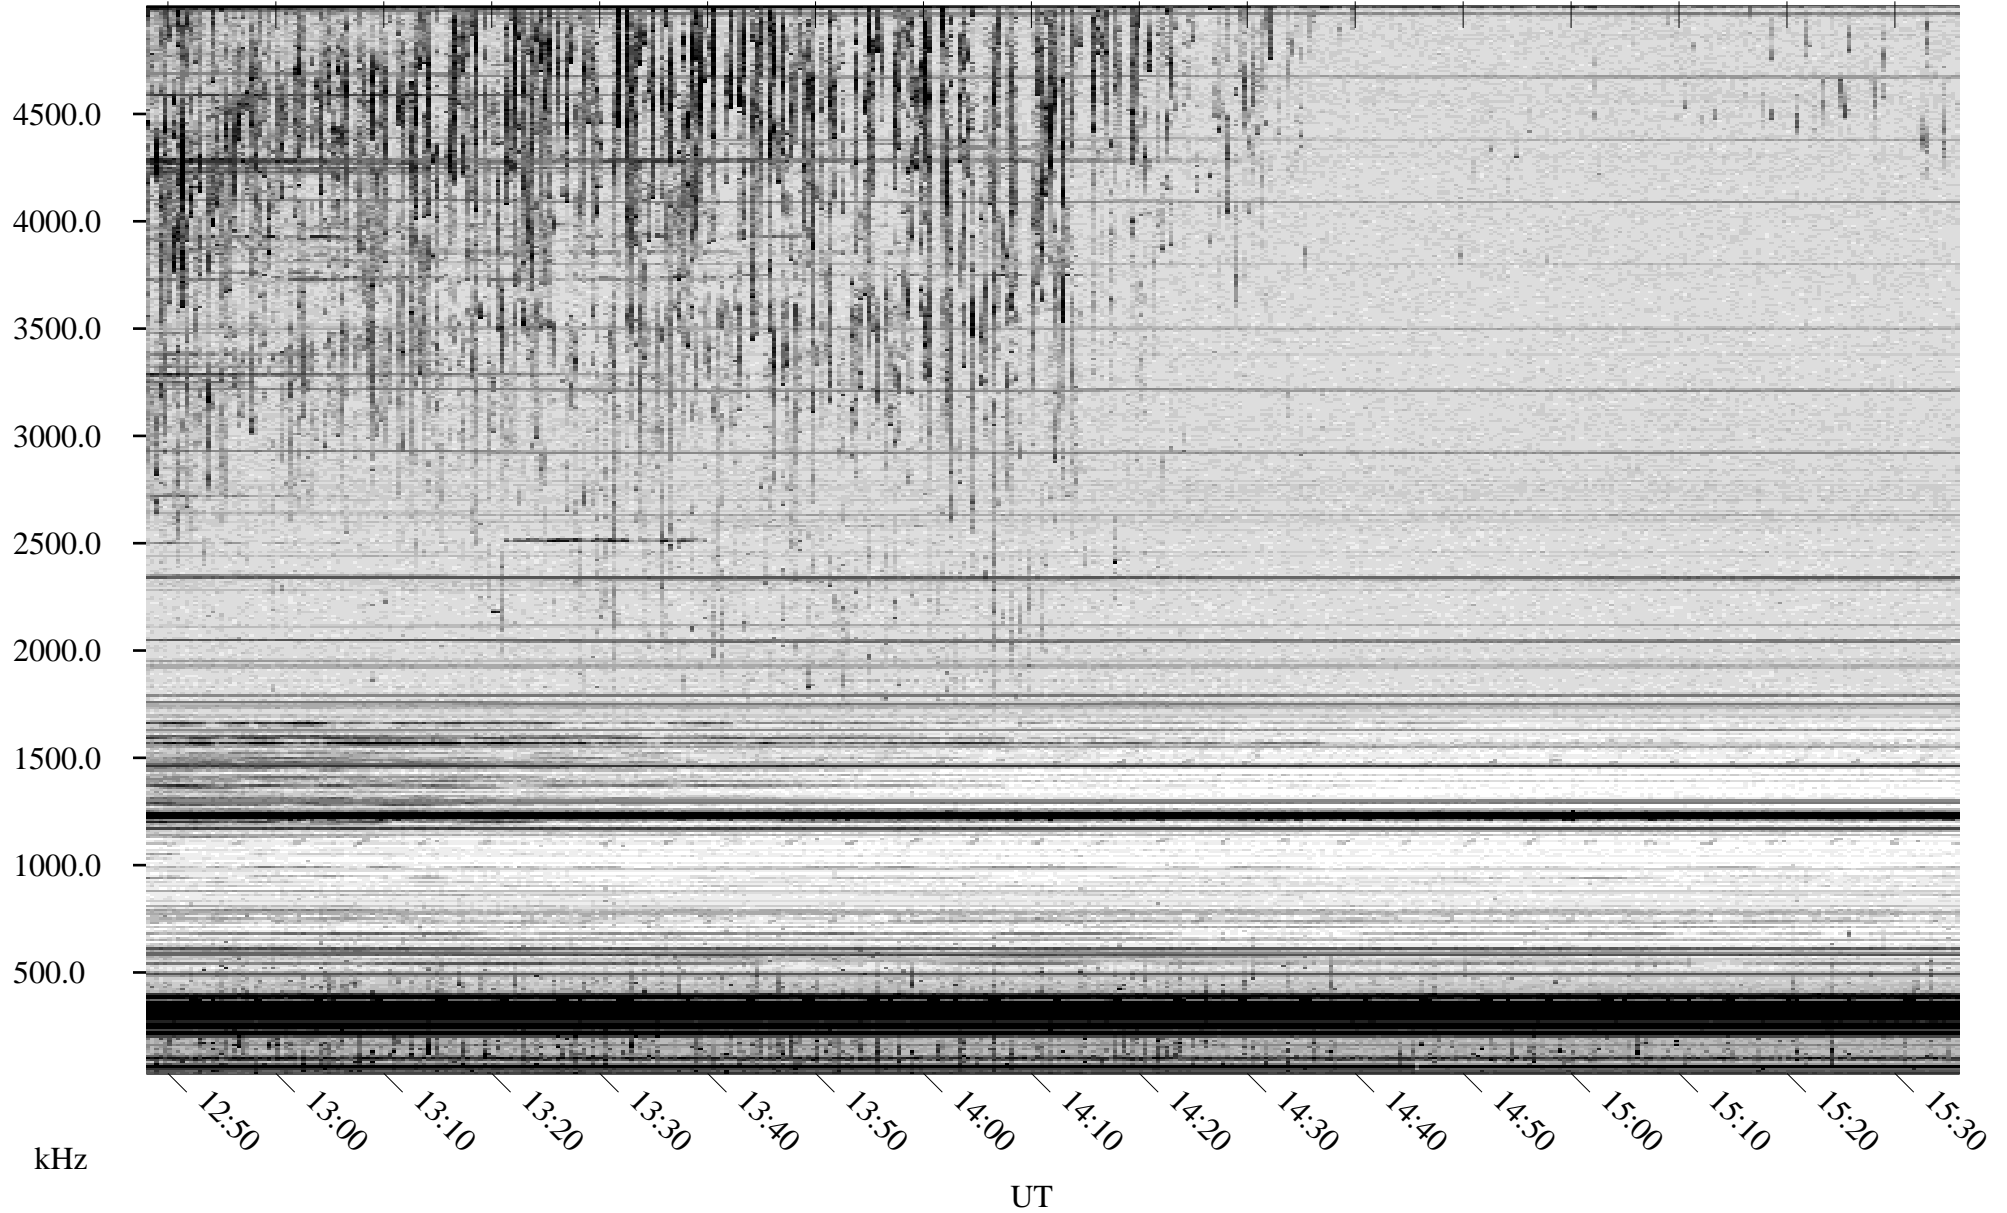

09/14/2009 Churchill, Manitoba

Linear Scale Black = 161 White = 15

ch092571.r00SUm max_12

Page 1

09/14/2009 Churchill, Manitoba

Linear Scale Black = 161 White = 15

ch092571.r00SUm max_12

Page 2

09/15/2009 Churchill, Manitoba

Linear Scale Black = 161 White = 15

ch092571.r00SUm max_12

Page 3

09/15/2009 Churchill, Manitoba

Linear Scale Black = 161 White = 15

ch092571.r00SUm max_12

Page 4

09/15/2009 Churchill, Manitoba

Linear Scale Black = 161 White = 15

ch092571.r00SUm max_12

Page 5

09/15/2009 Churchill, Manitoba

Linear Scale Black = 161 White = 15

ch092571.r00SUm max_12

Page 6

09/15/2009 Churchill, Manitoba

Linear Scale Black = 161 White = 15

ch09257l.r00SUm max_12

Page 7

09/15/2009 Churchill, Manitoba

Linear Scale Black = 161 White = 15

ch092571.r00SUm max_12

Page 8