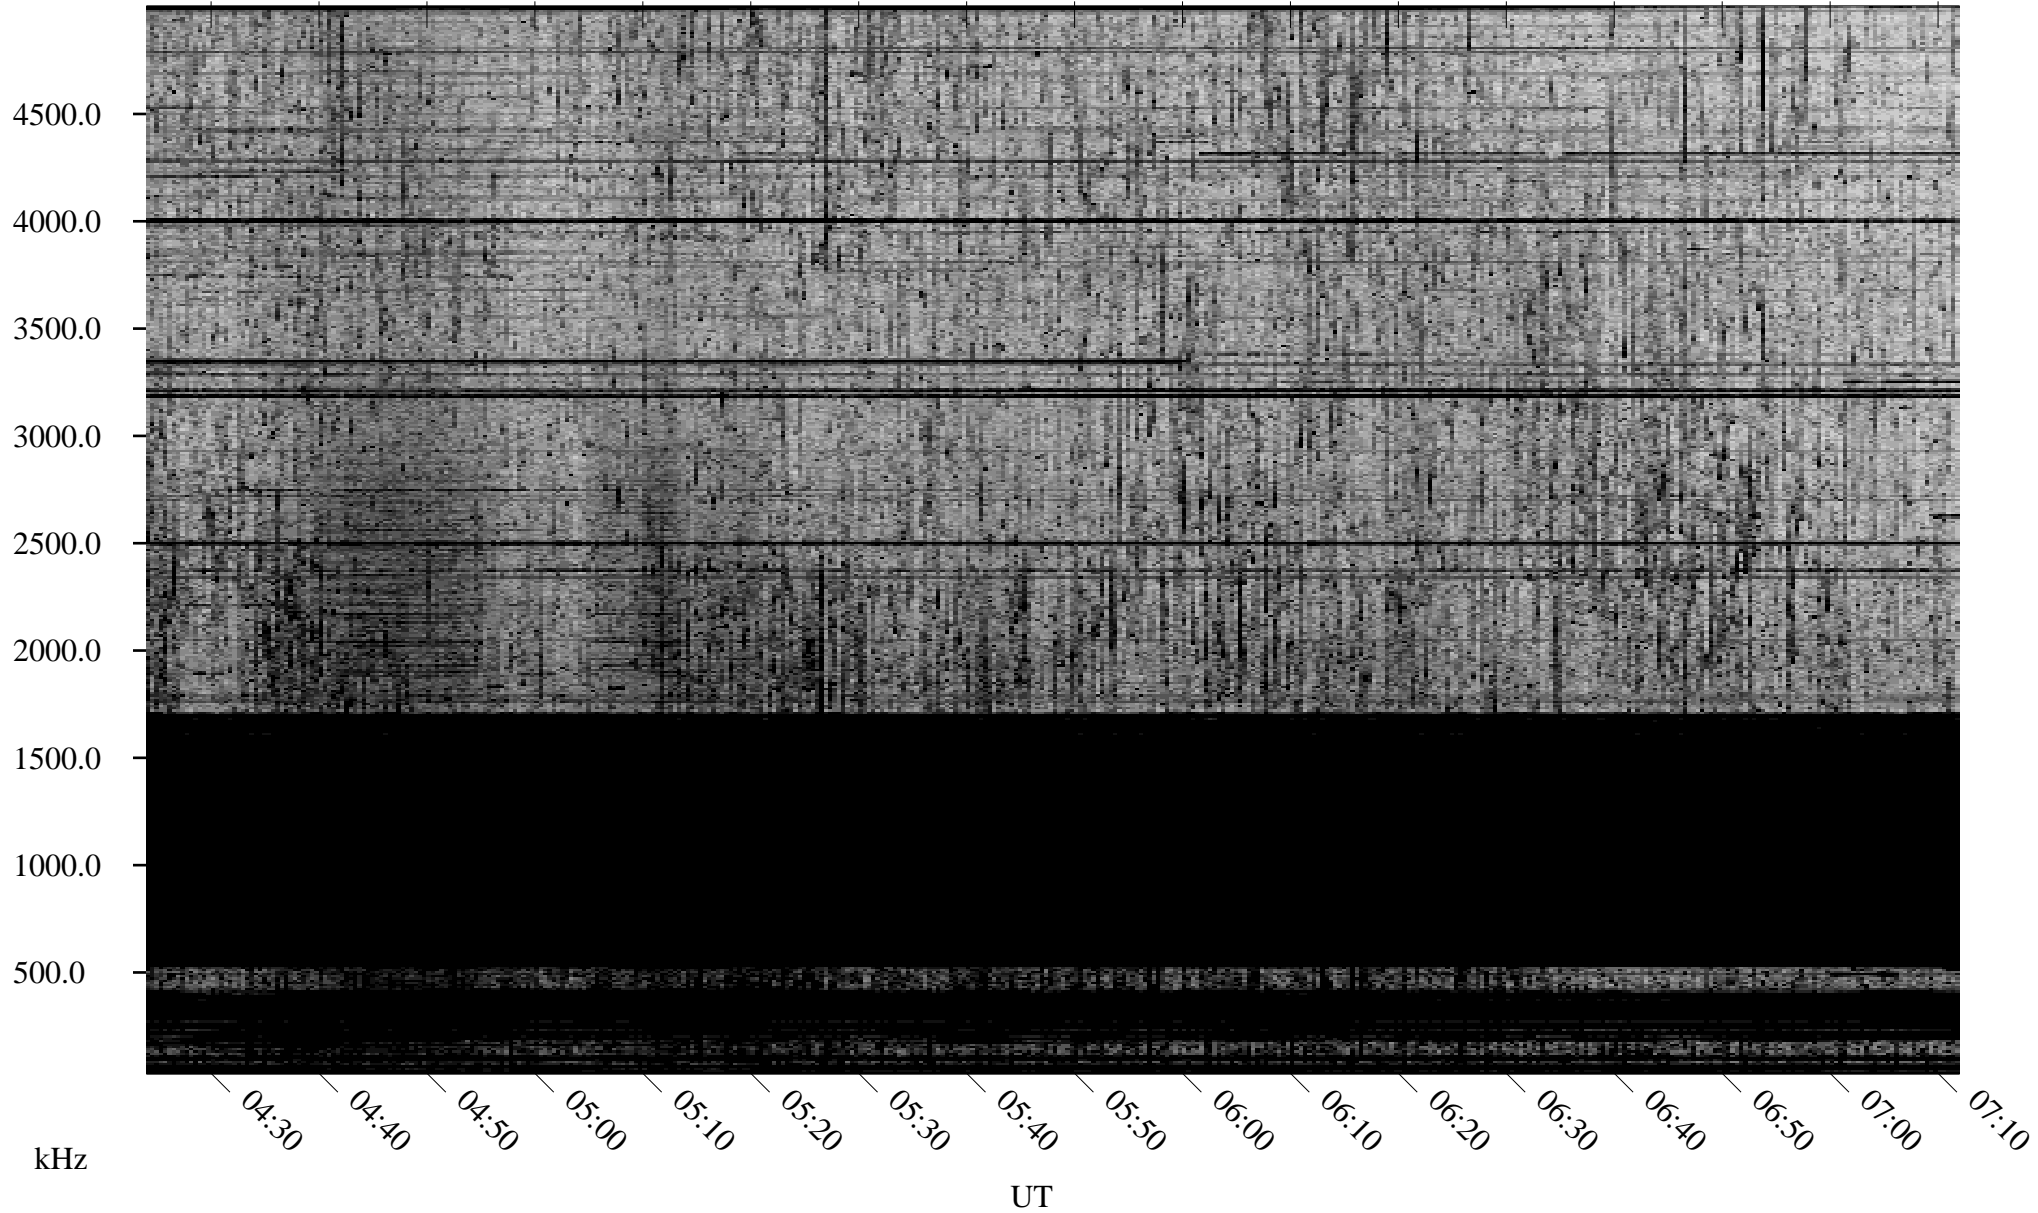

09/14/2009 Churchill, Manitoba

Linear Scale Black = 161 White = 15

ch092571.r00SUm max_12

Page 1

09/14/2009 Churchill, Manitoba

Linear Scale Black = 161 White = 15

ch092571.r00SUm max_12

Page 2

09/15/2009 Churchill, Manitoba

Linear Scale Black = 161 White = 15

ch092571.r00SUm max_12

Page 3

09/15/2009 Churchill, Manitoba

Linear Scale Black = 161 White = 15

ch092571.r00SUm max_12

Page 4

09/15/2009 Churchill, Manitoba

Linear Scale Black = 161 White = 15

ch092571.r00SUm max_12

Page 5

09/15/2009 Churchill, Manitoba

Linear Scale Black = 161 White = 15

ch092571.r00SUm max_12

Page 6

09/15/2009 Churchill, Manitoba

Linear Scale Black = 161 White = 15

ch09257l.r00SUm max_12

Page 7

09/15/2009 Churchill, Manitoba

Linear Scale Black = 161 White = 15

ch092571.r00SUm max_12

Page 8