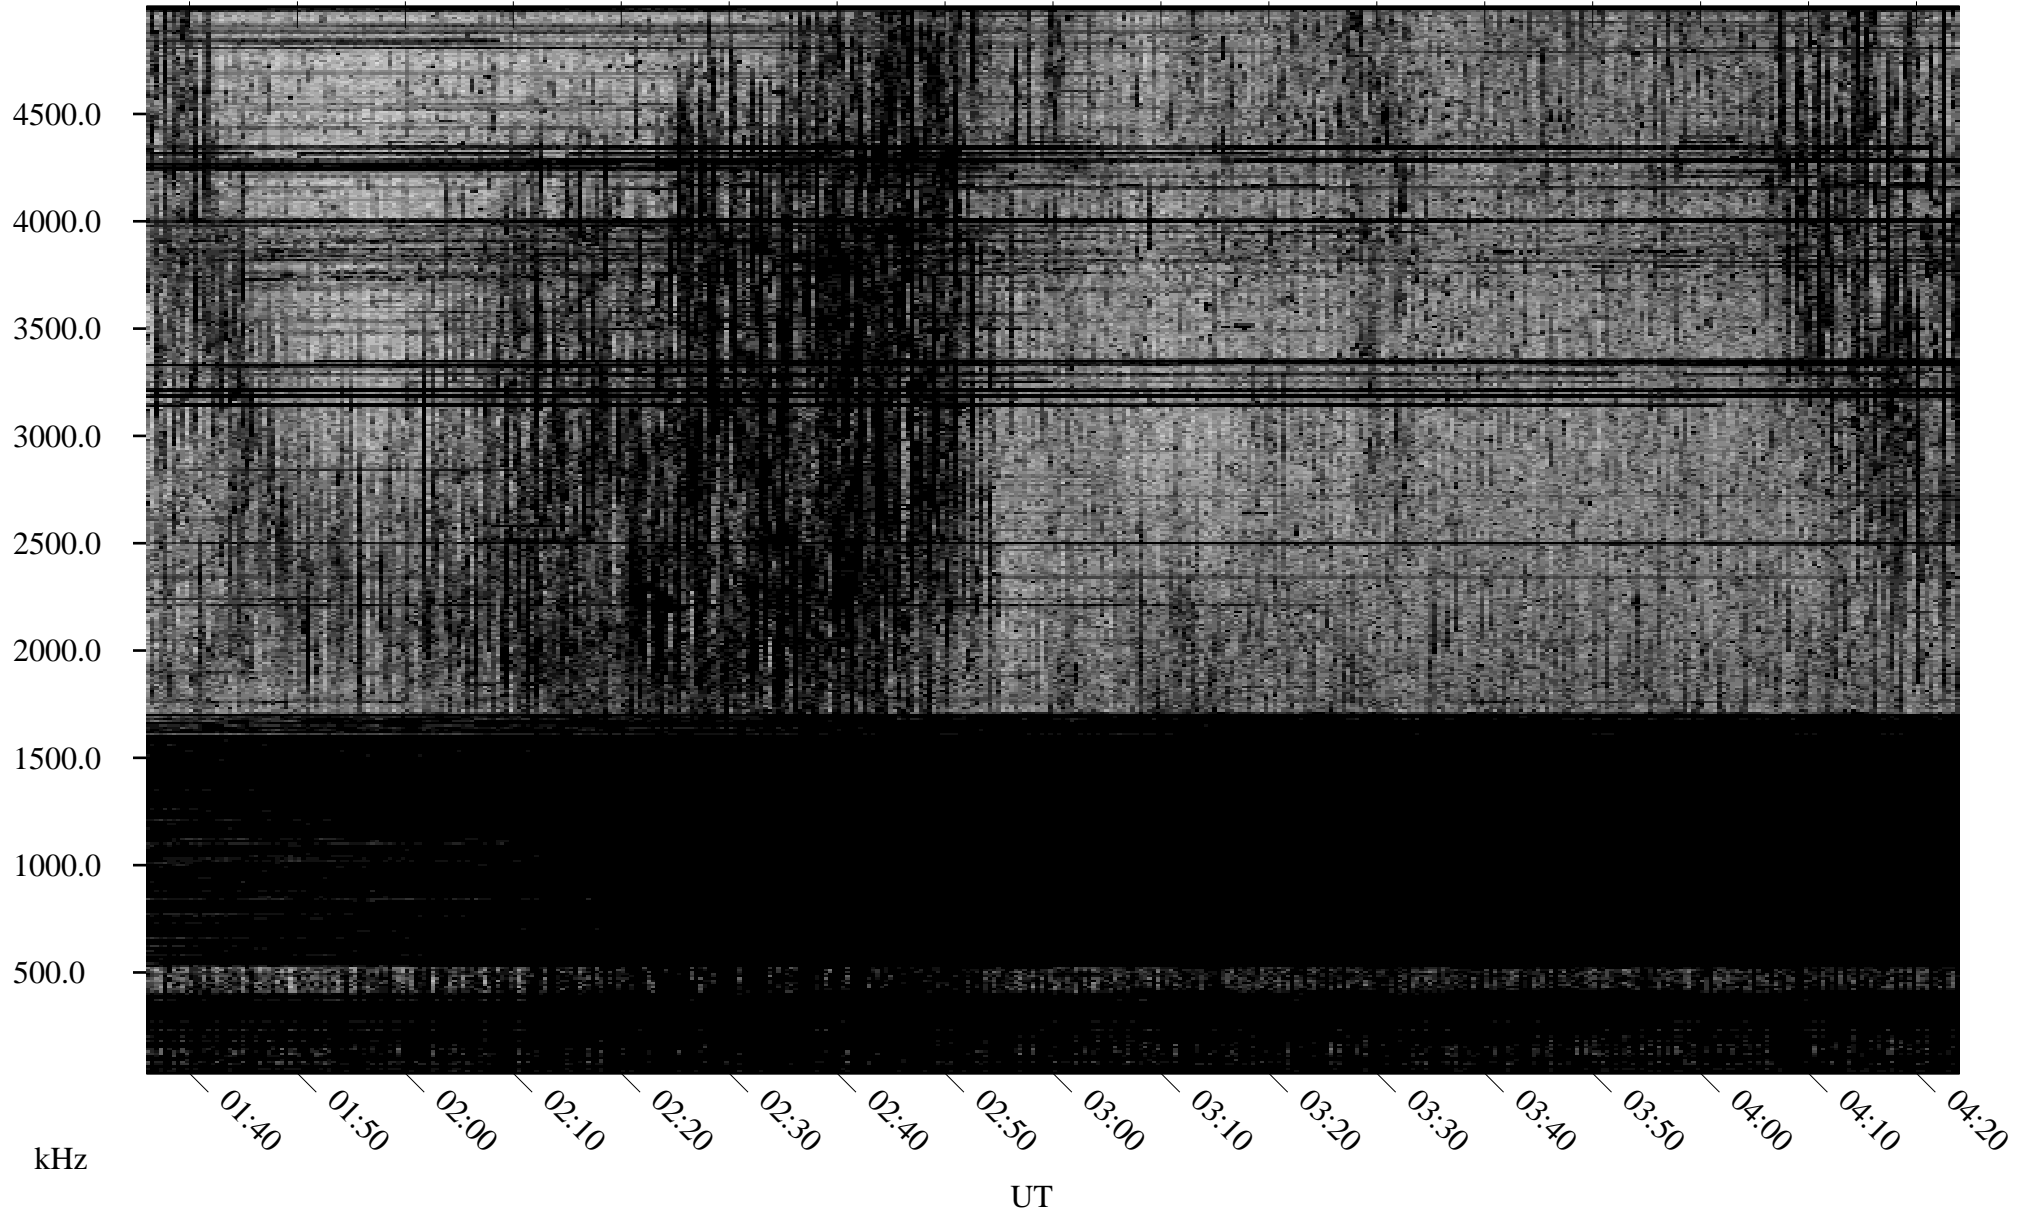

09/15/2009 Churchill, Manitoba

Linear Scale Black = 161 White = 15

ch09258l.r00SUm max_12

Page 1

09/15/2009 Churchill, Manitoba

Linear Scale Black = 161 White = 15

ch09258l.r00SUm max_12

Page 2

09/16/2009 Churchill, Manitoba

Linear Scale Black = 161 White = 15

ch09258l.r00SUm max_12

Page 3

09/16/2009 Churchill, Manitoba

Linear Scale Black = 161 White = 15

ch09258l.r00SUm max_12

Page 4

09/16/2009 Churchill, Manitoba

Linear Scale Black = 161 White = 15

ch09258l.r00SUm max_12

Page 5

09/16/2009 Churchill, Manitoba

Linear Scale Black = 161 White = 15

ch09258l.r00SUm max_12

Page 6

09/16/2009 Churchill, Manitoba

Linear Scale Black = 161 White = 15

ch09258l.r00SUm max_12

Page 7

09/16/2009 Churchill, Manitoba

Linear Scale Black = 161 White = 15

ch09258l.r00SUm max_12

Page 8