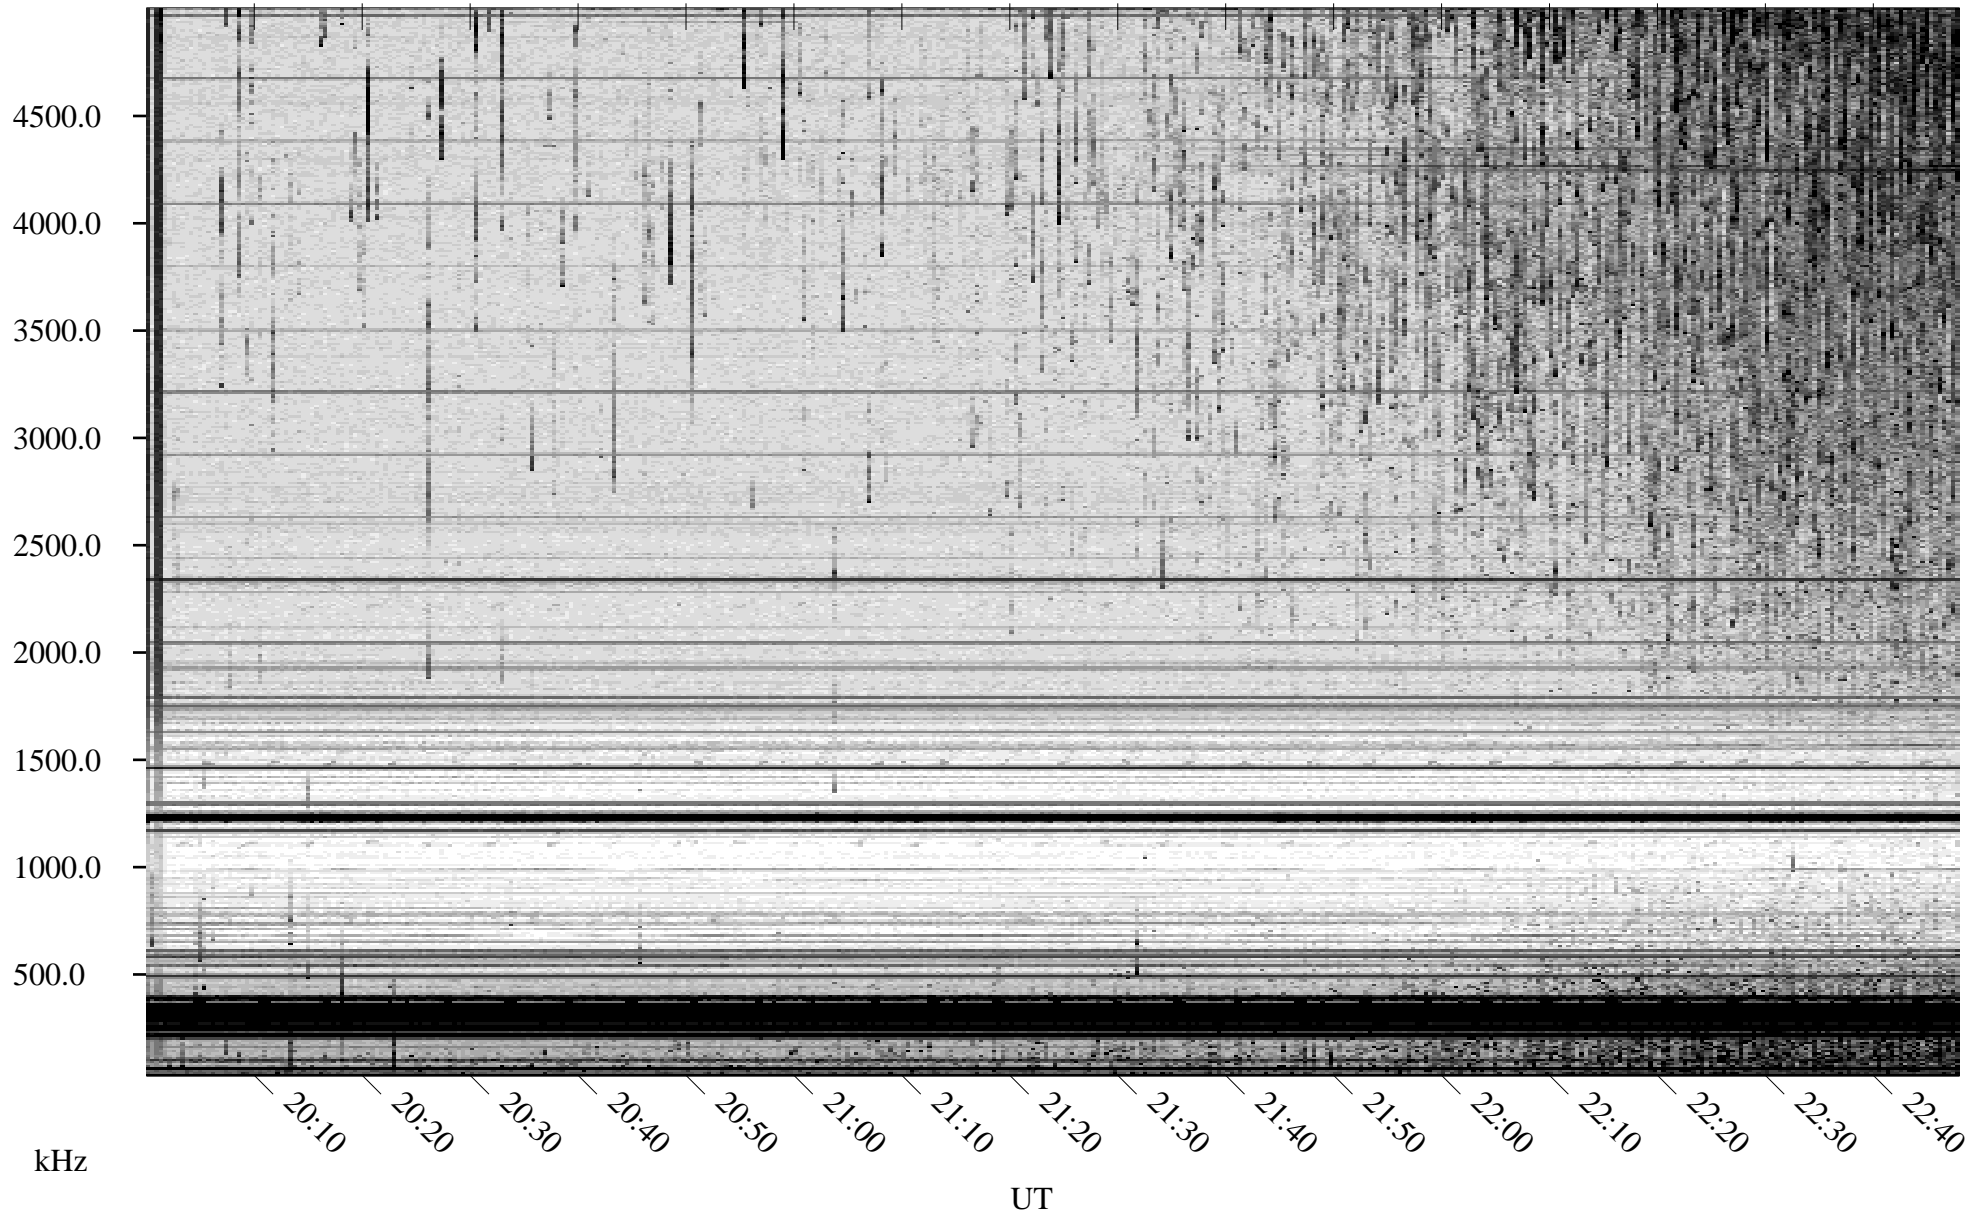

09/15/2009 Churchill, Manitoba

Linear Scale Black = 161 White = 15

ch09258l.r00SUm max_12

Page 1

09/15/2009 Churchill, Manitoba

Linear Scale Black = 161 White = 15

ch09258l.r00SUm max_12

Page 2

09/16/2009 Churchill, Manitoba

Linear Scale Black = 161 White = 15

ch09258l.r00SUm max_12

Page 3

09/16/2009 Churchill, Manitoba

Linear Scale Black = 161 White = 15

ch09258l.r00SUm max_12

Page 4

09/16/2009 Churchill, Manitoba

Linear Scale Black = 161 White = 15

ch09258l.r00SUm max_12

Page 5

09/16/2009 Churchill, Manitoba

Linear Scale Black = 161 White = 15

ch09258l.r00SUm max_12

Page 6

09/16/2009 Churchill, Manitoba

Linear Scale Black = 161 White = 15

ch09258l.r00SUm max_12

Page 7

09/16/2009 Churchill, Manitoba

Linear Scale Black = 161 White = 15

ch09258l.r00SUm max_12

Page 8