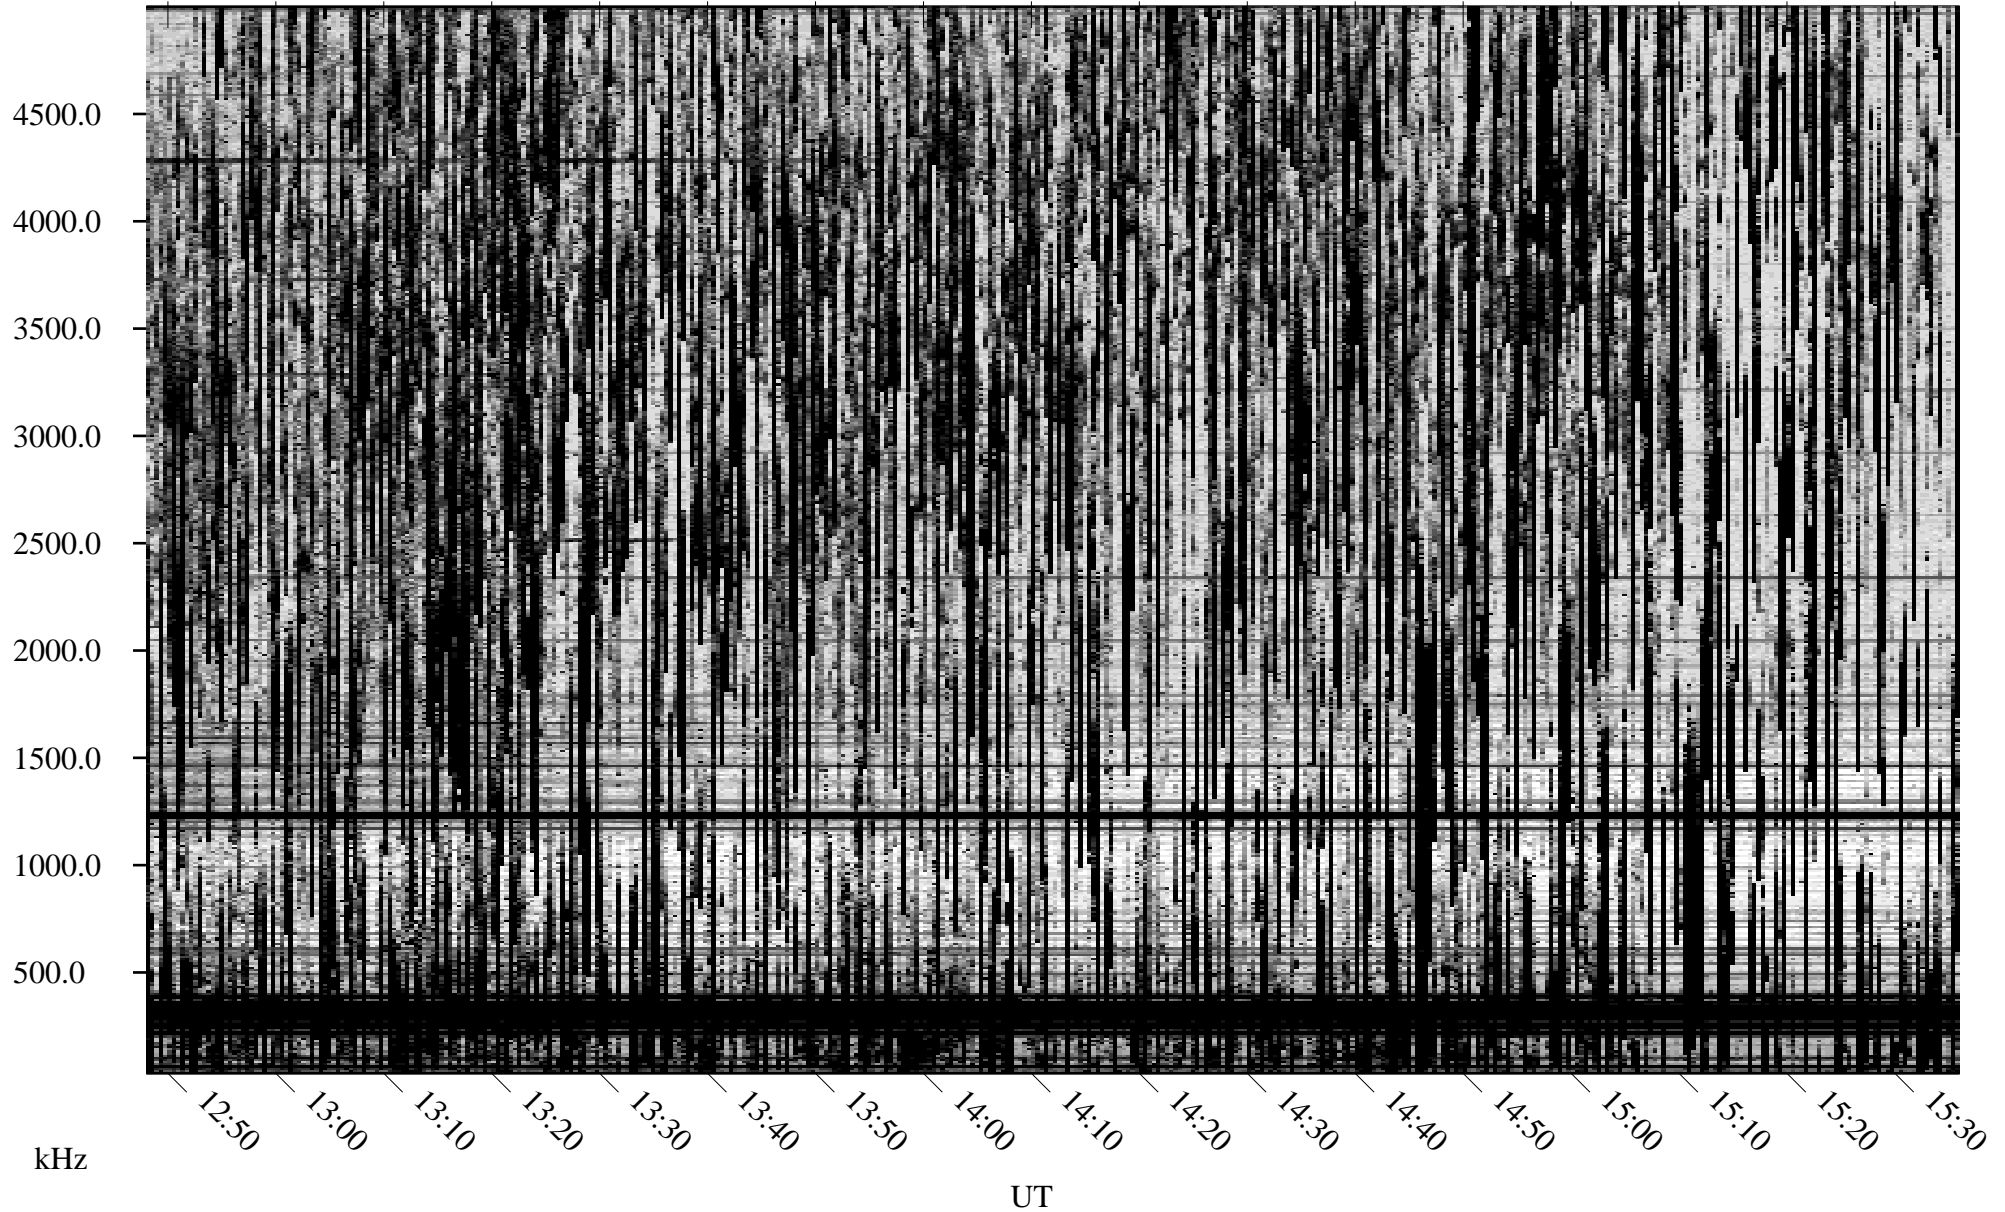

09/15/2009 Churchill, Manitoba

Linear Scale Black = 161 White = 15

ch09258l.r00SUm max_12

Page 1

09/15/2009 Churchill, Manitoba

Linear Scale Black = 161 White = 15

ch09258l.r00SUm max_12

Page 2

09/16/2009 Churchill, Manitoba

Linear Scale Black = 161 White = 15

ch09258l.r00SUm max_12

Page 3

09/16/2009 Churchill, Manitoba

Linear Scale Black = 161 White = 15

ch09258l.r00SUm max_12

Page 4

09/16/2009 Churchill, Manitoba

Linear Scale Black = 161 White = 15

ch09258l.r00SUm max_12

Page 5

09/16/2009 Churchill, Manitoba

Linear Scale Black = 161 White = 15

ch09258l.r00SUm max_12

Page 6

09/16/2009 Churchill, Manitoba

Linear Scale Black = 161 White = 15

ch09258l.r00SUm max_12

Page 7

09/16/2009 Churchill, Manitoba

Linear Scale Black = 161 White = 15

ch09258l.r00SUm max_12

Page 8