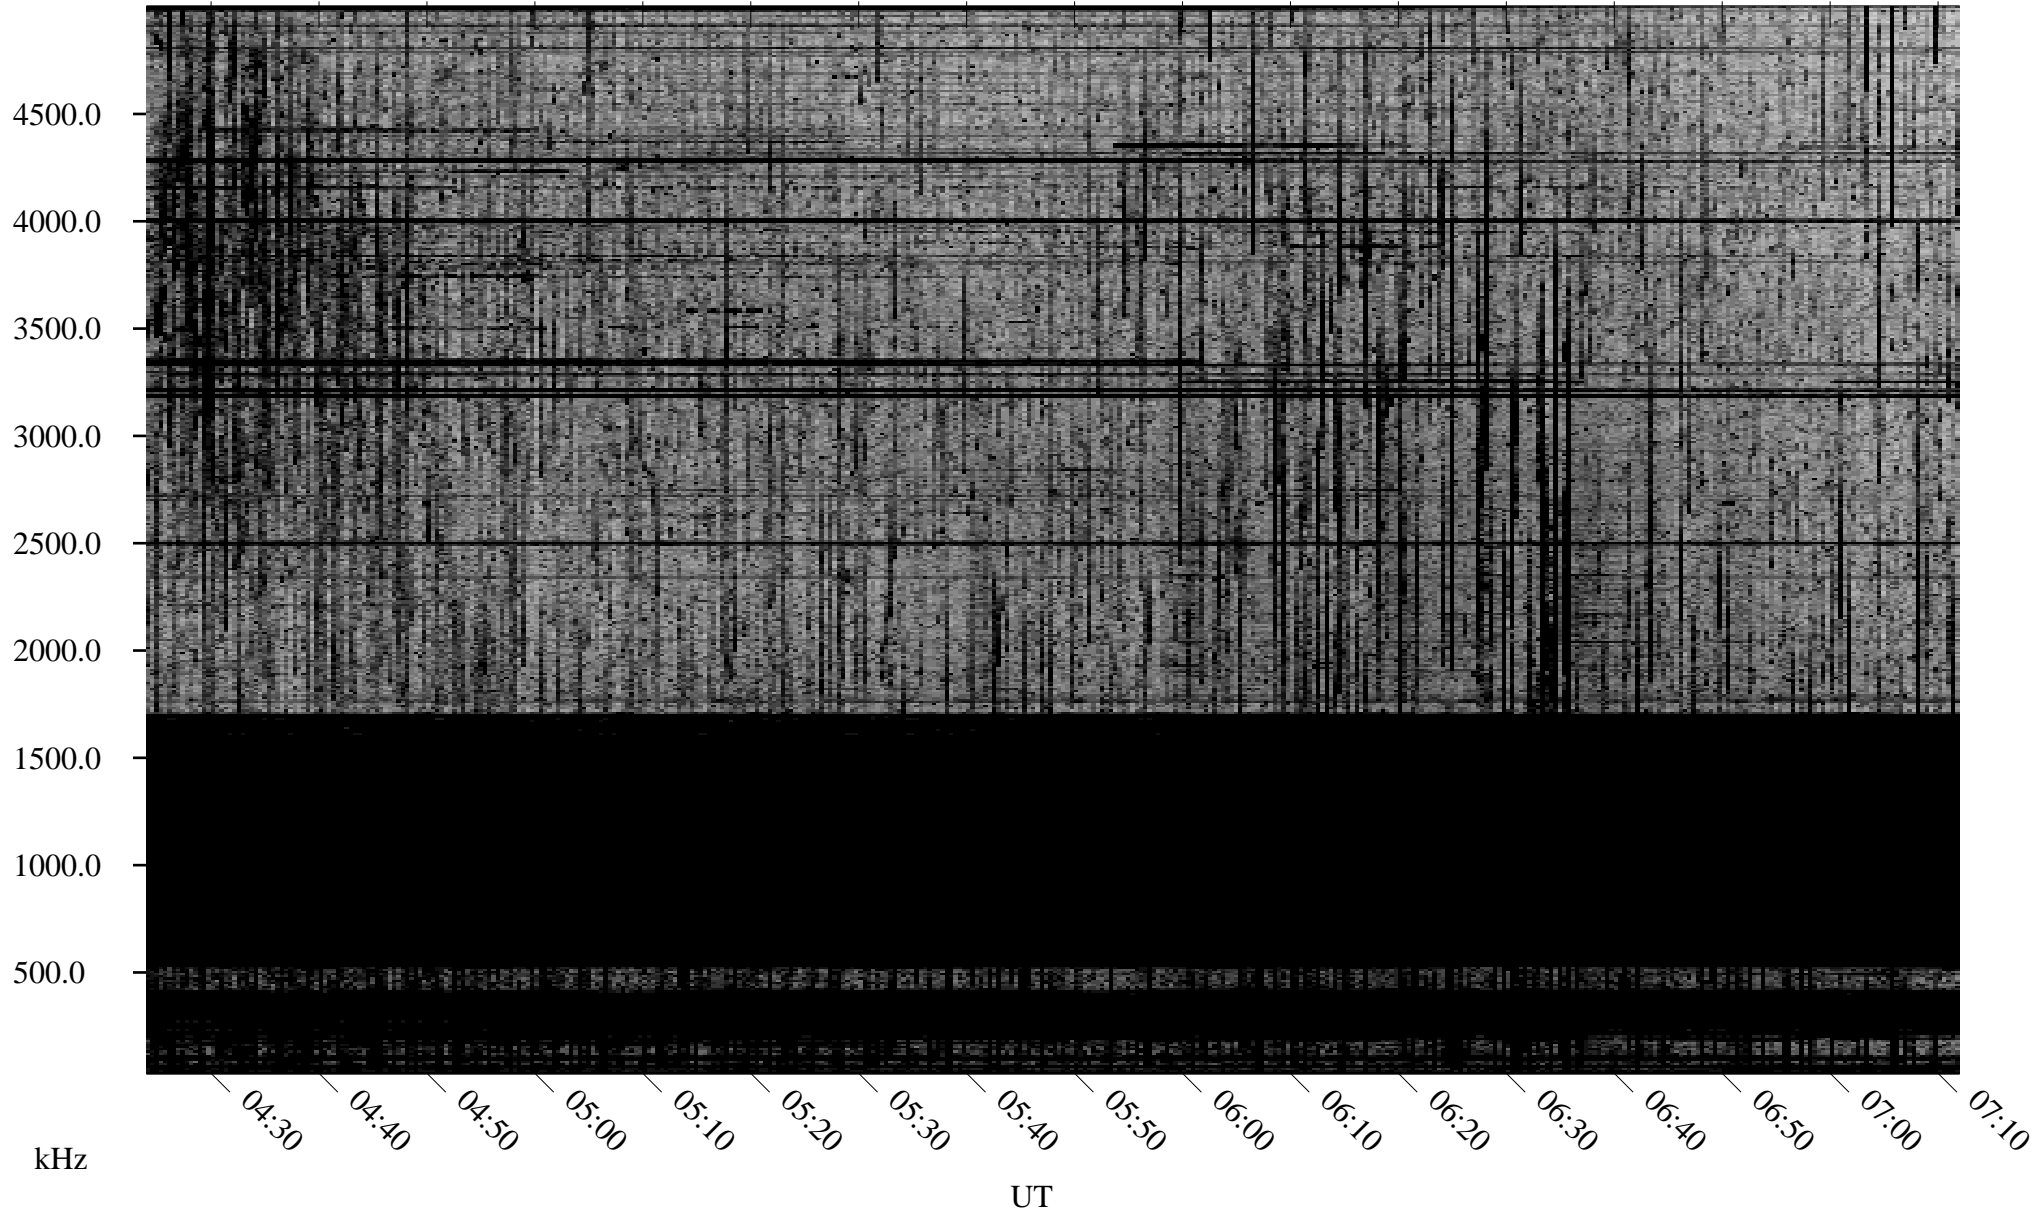

09/15/2009 Churchill, Manitoba

Linear Scale Black = 161 White = 15

ch09258l.r00SUm max_12

Page 1

09/15/2009 Churchill, Manitoba

Linear Scale Black = 161 White = 15

ch09258l.r00SUm max_12

Page 2

09/16/2009 Churchill, Manitoba

Linear Scale Black = 161 White = 15

ch09258l.r00SUm max_12

Page 3

09/16/2009 Churchill, Manitoba

Linear Scale Black = 161 White = 15

ch09258l.r00SUm max_12

Page 4

09/16/2009 Churchill, Manitoba

Linear Scale Black = 161 White = 15

ch09258l.r00SUm max_12

Page 5

09/16/2009 Churchill, Manitoba

Linear Scale Black = 161 White = 15

ch09258l.r00SUm max_12

Page 6

09/16/2009 Churchill, Manitoba

Linear Scale Black = 161 White = 15

ch09258l.r00SUm max_12

Page 7

09/16/2009 Churchill, Manitoba

Linear Scale Black = 161 White = 15

ch09258l.r00SUm max_12

Page 8