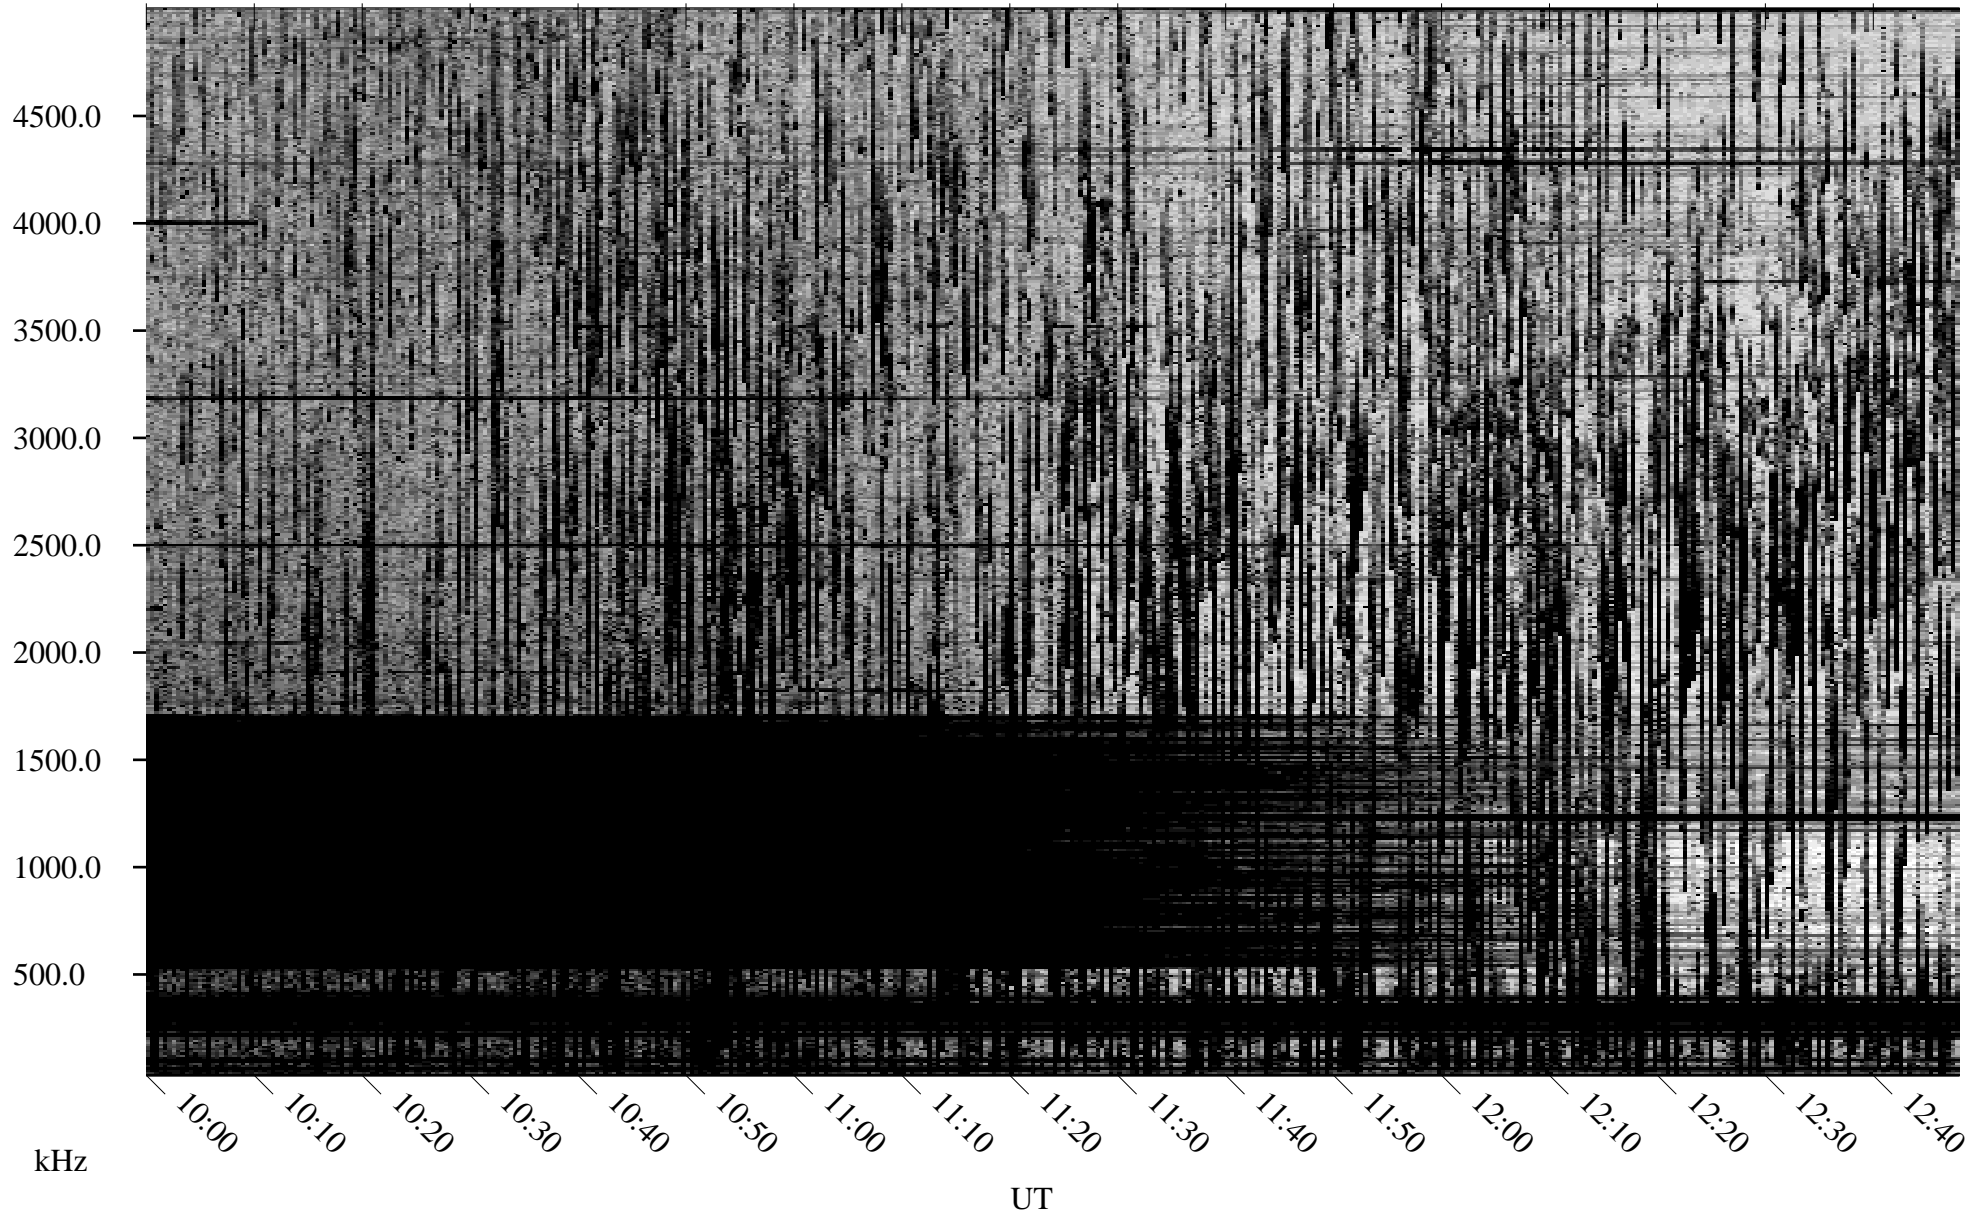

09/16/2009 Churchill, Manitoba

Linear Scale Black = 161 White = 15

ch09258l.r00SUm max_12

Page 5

09/16/2009 Churchill, Manitoba

Linear Scale Black = 161 White = 15

ch09258l.r00SUm max_12

Page 6

09/16/2009 Churchill, Manitoba

Linear Scale Black = 161 White = 15

ch09258l.r00SUm max_12

Page 7

09/16/2009 Churchill, Manitoba

Linear Scale Black = 161 White = 15

ch09258l.r00SUm max_12

Page 8