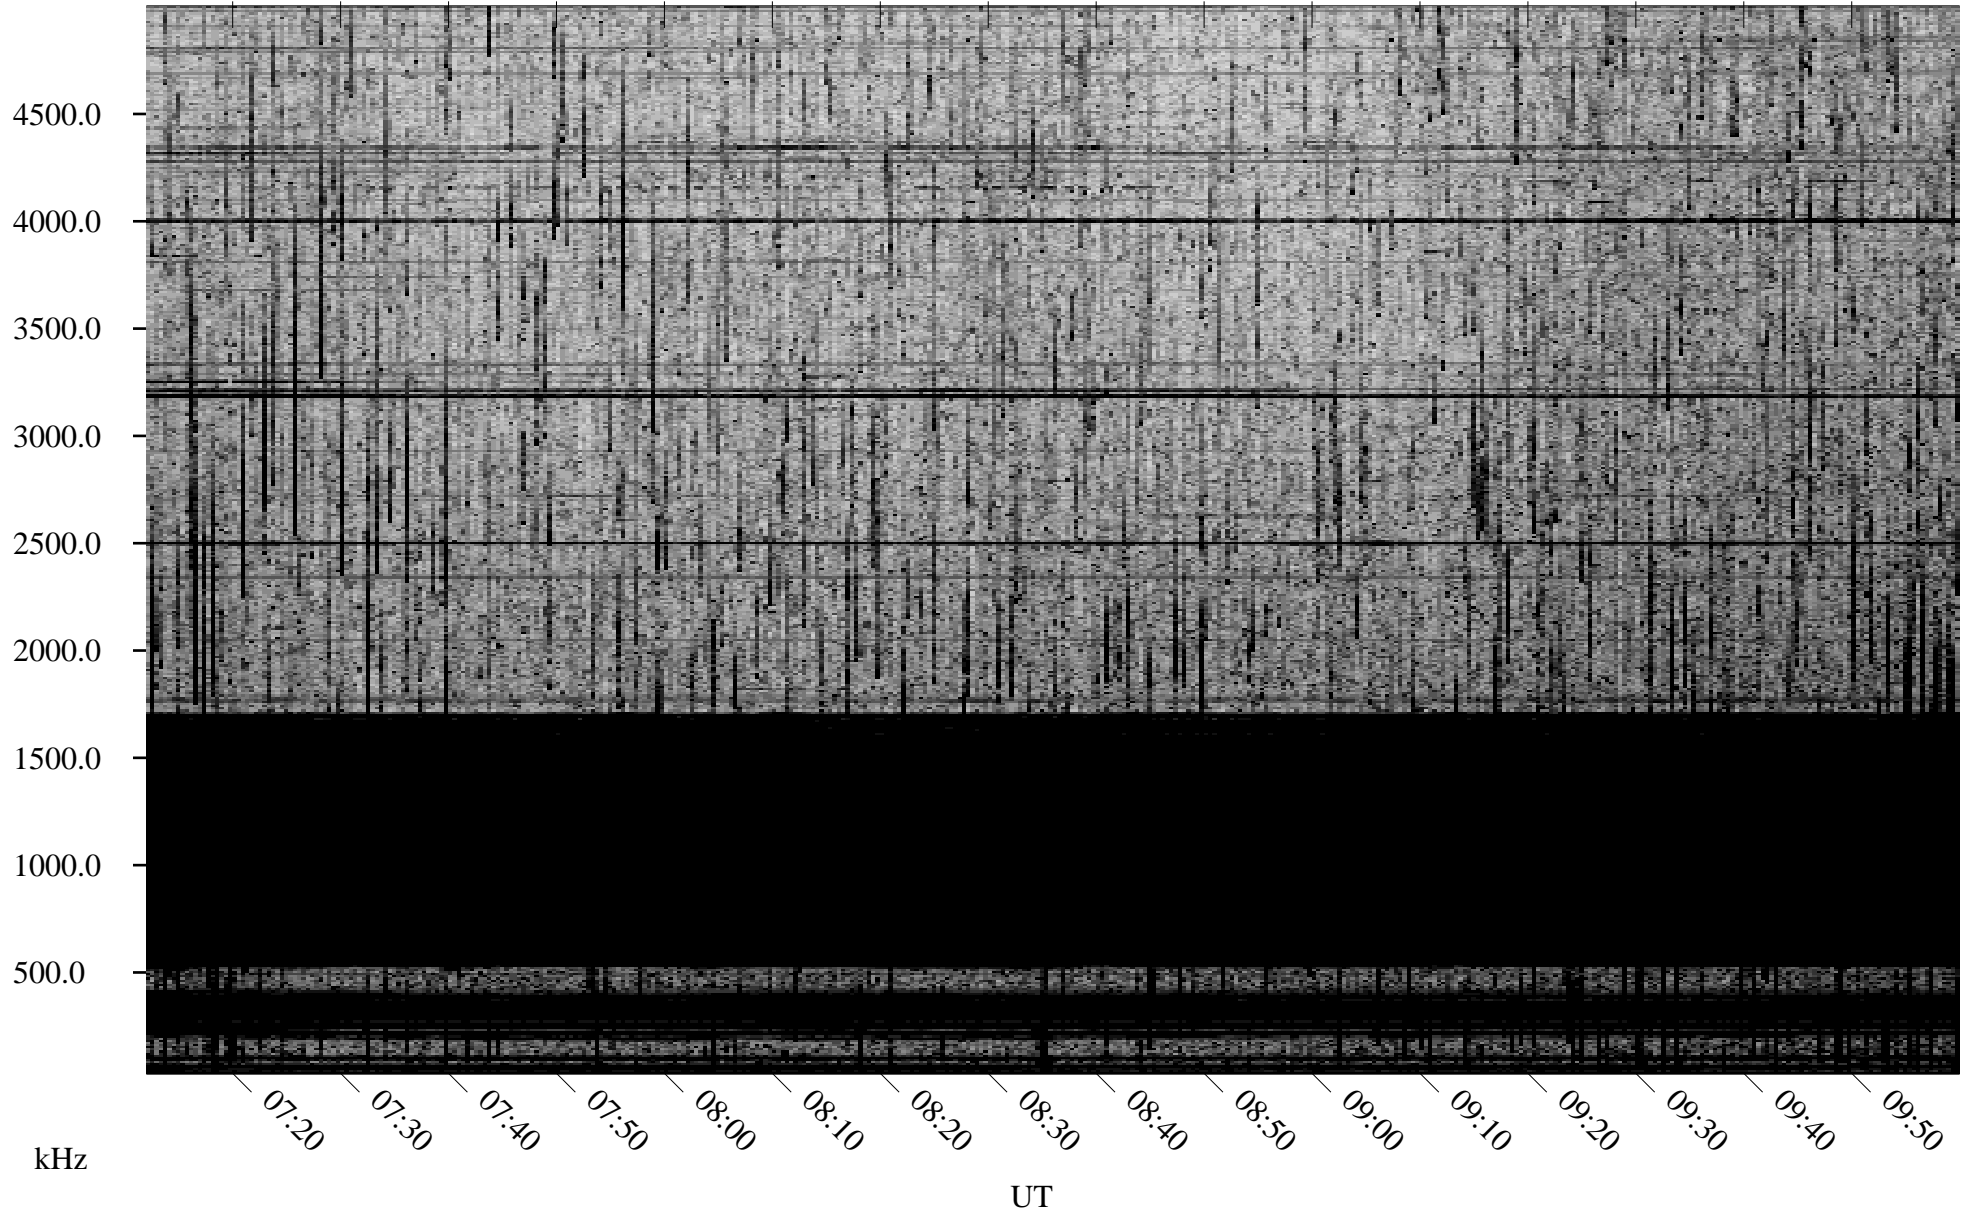

09/15/2009 Churchill, Manitoba

Linear Scale Black = 161 White = 15

ch09258l.r00SUm max_12

Page 1

09/15/2009 Churchill, Manitoba

Linear Scale Black = 161 White = 15

ch09258l.r00SUm max_12

Page 2

09/16/2009 Churchill, Manitoba

Linear Scale Black = 161 White = 15

ch09258l.r00SUm max_12

Page 3

09/16/2009 Churchill, Manitoba

Linear Scale Black = 161 White = 15

ch09258l.r00SUm max_12

Page 4

09/16/2009 Churchill, Manitoba

Linear Scale Black = 161 White = 15

ch09258l.r00SUm max_12

Page 5

09/16/2009 Churchill, Manitoba

Linear Scale Black = 161 White = 15

ch09258l.r00SUm max_12

Page 6

09/16/2009 Churchill, Manitoba

Linear Scale Black = 161 White = 15

ch09258l.r00SUm max_12

Page 7

09/16/2009 Churchill, Manitoba

Linear Scale Black = 161 White = 15

ch09258l.r00SUm max_12

Page 8