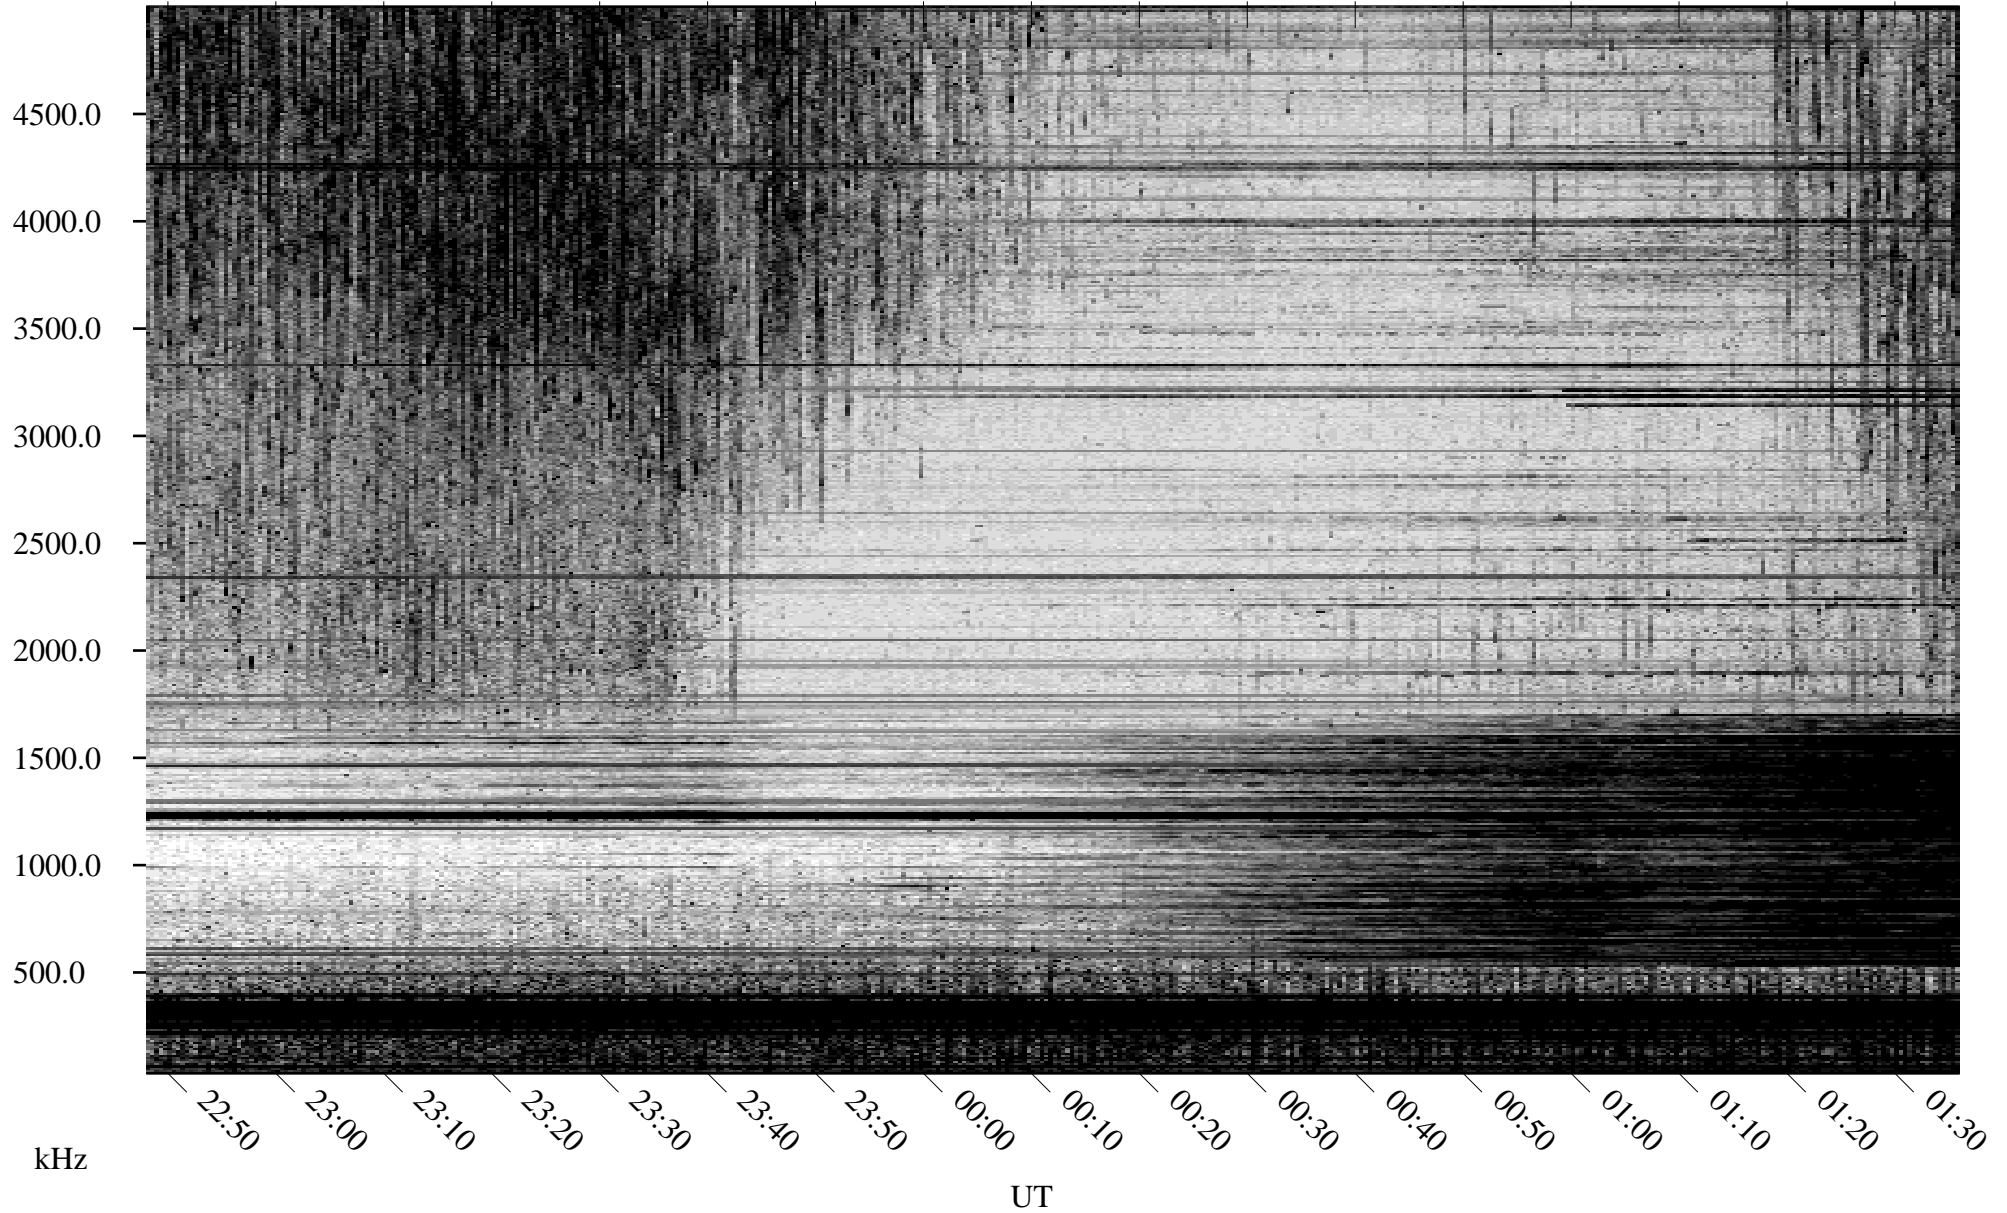

09/15/2009 Churchill, Manitoba

Linear Scale Black = 161 White = 15

ch09258l.r00SUm max_12

Page 1

09/15/2009 Churchill, Manitoba

Linear Scale Black = 161 White = 15

ch09258l.r00SUm max_12

Page 2

09/16/2009 Churchill, Manitoba

Linear Scale Black = 161 White = 15

ch09258l.r00SUm max_12

Page 3

09/16/2009 Churchill, Manitoba

Linear Scale Black = 161 White = 15

ch09258l.r00SUm max_12

Page 4

09/16/2009 Churchill, Manitoba

Linear Scale Black = 161 White = 15

ch09258l.r00SUm max_12

Page 5

09/16/2009 Churchill, Manitoba

Linear Scale Black = 161 White = 15

ch09258l.r00SUm max_12

Page 6

09/16/2009 Churchill, Manitoba

Linear Scale Black = 161 White = 15

ch09258l.r00SUm max_12

Page 7

09/16/2009 Churchill, Manitoba

Linear Scale Black = 161 White = 15

ch09258l.r00SUm max_12

Page 8