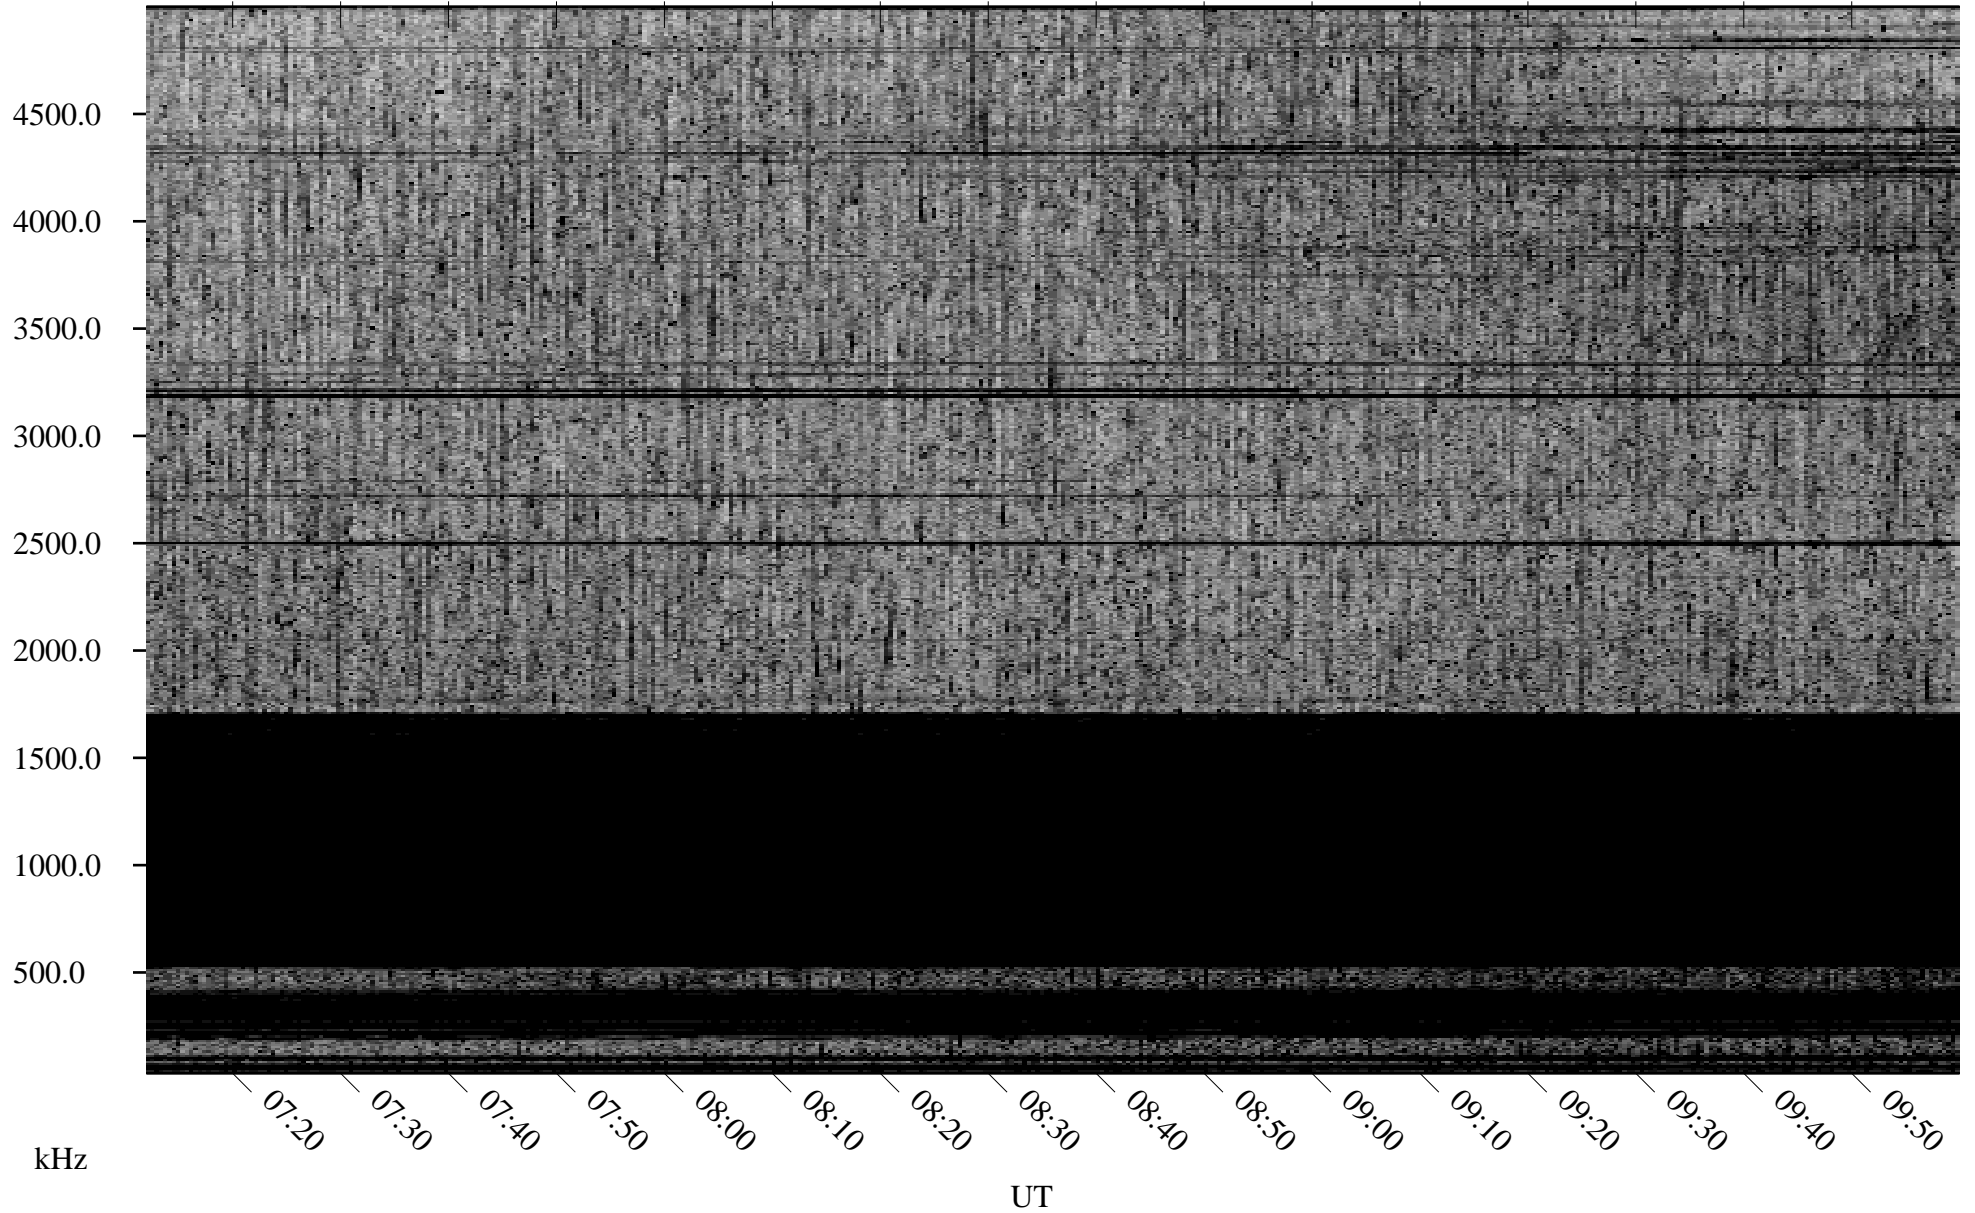

09/16/2009 Churchill, Manitoba

Linear Scale Black = 161 White = 15

ch09259l.r00SUm max_12

Page 1

09/16/2009 Churchill, Manitoba

Linear Scale Black = 161 White = 15

ch09259l.r00SUm max_12

Page 2

09/17/2009 Churchill, Manitoba

Linear Scale Black = 161 White = 15

ch09259l.r00SUm max_12

Page 3

09/17/2009 Churchill, Manitoba

Linear Scale Black = 161 White = 15

ch09259l.r00SUm max_12

Page 4

09/17/2009 Churchill, Manitoba

Linear Scale Black = 161 White = 15

ch09259l.r00SUm max_12

Page 5

09/17/2009 Churchill, Manitoba

Linear Scale Black = 161 White = 15

ch09259l.r00SUm max_12

Page 6

09/17/2009 Churchill, Manitoba

Linear Scale Black = 161 White = 15

ch09259l.r00SUm max_12

Page 7

09/17/2009 Churchill, Manitoba

Linear Scale Black = 161 White = 15

ch09259l.r00SUm max_12

Page 8