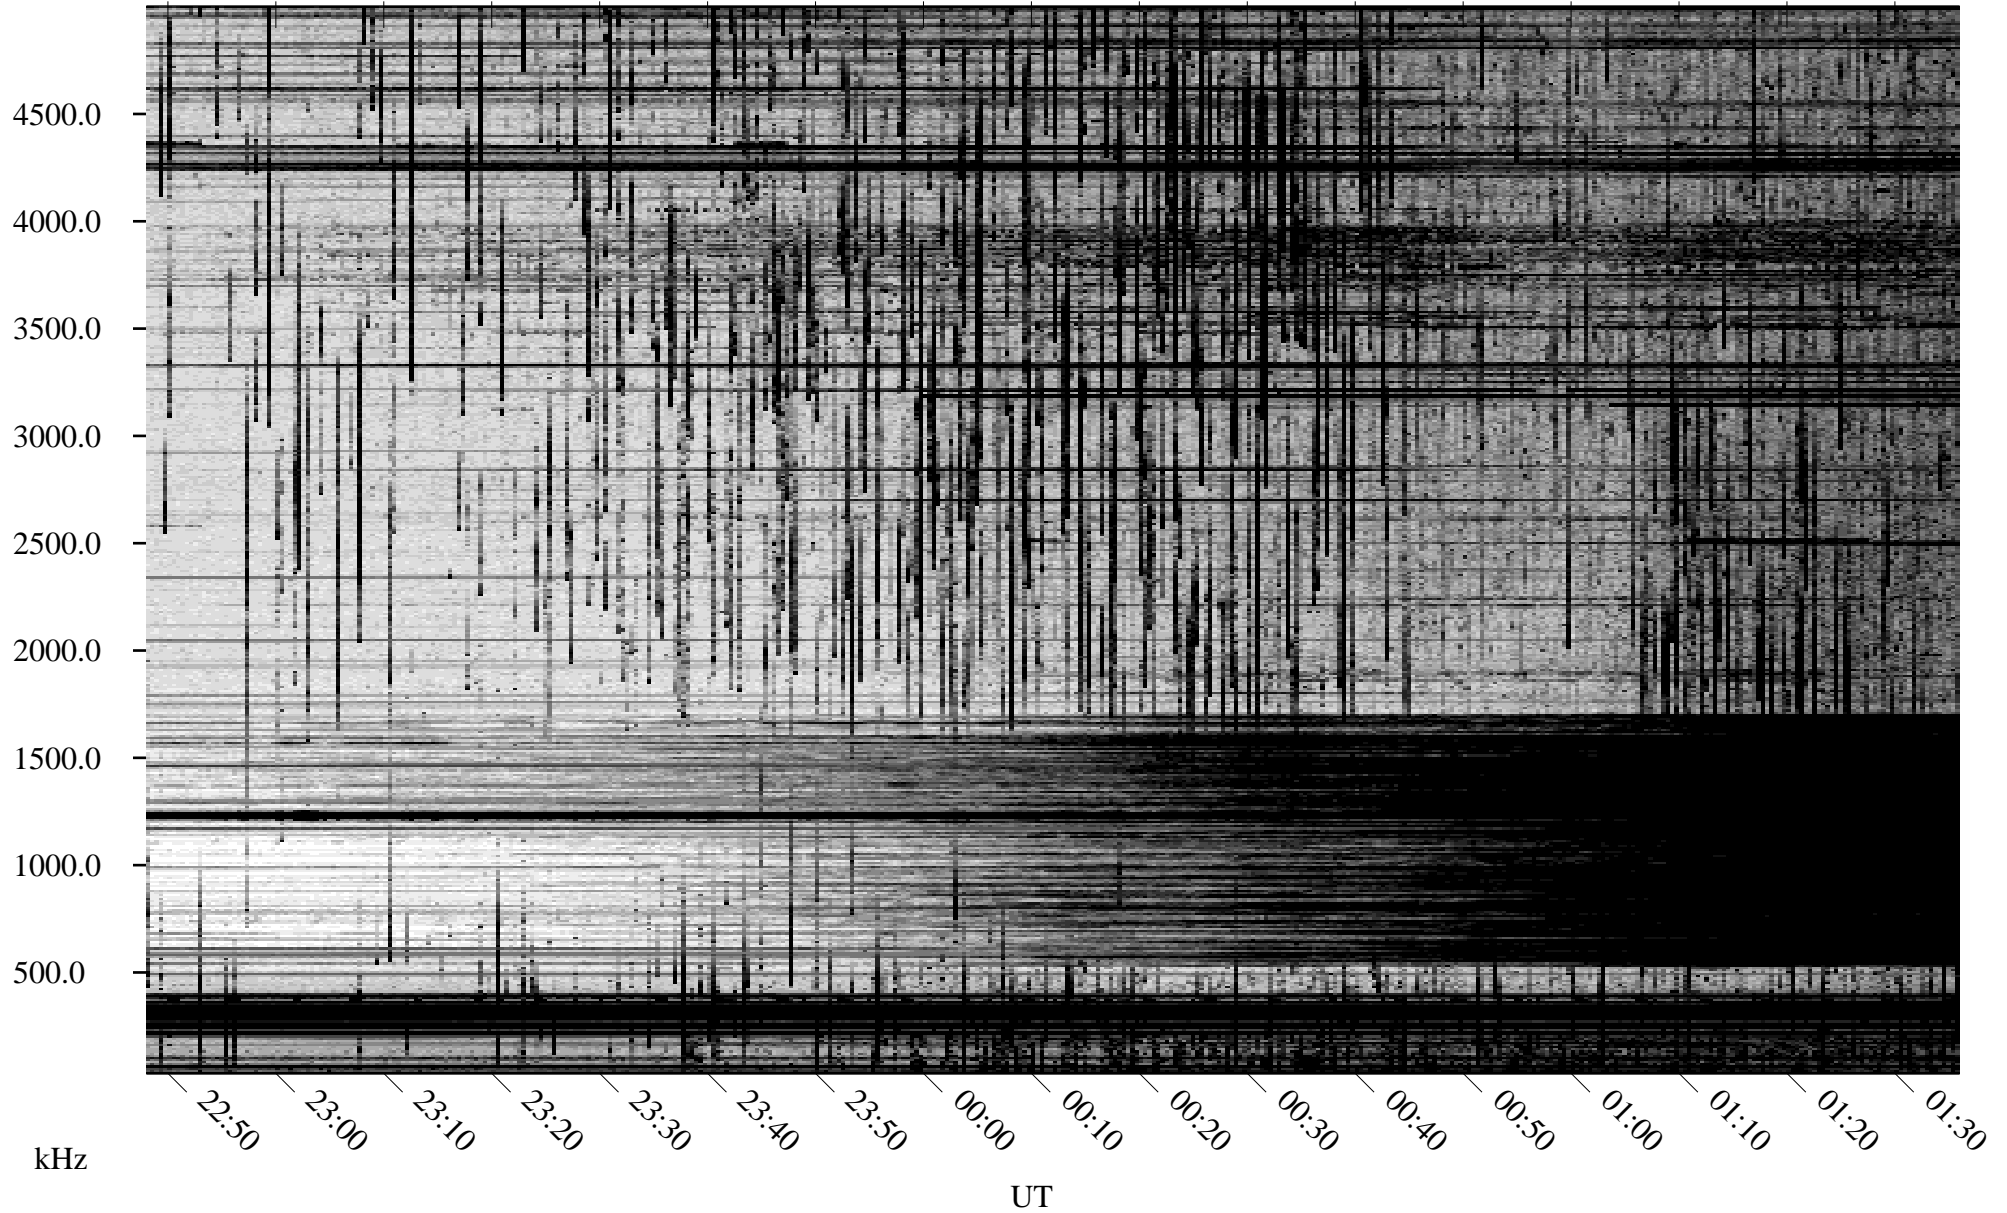

09/16/2009 Churchill, Manitoba

Linear Scale Black = 161 White = 15

ch09259l.r00SUm max_12

Page 1

09/16/2009 Churchill, Manitoba

Linear Scale Black = 161 White = 15

ch09259l.r00SUm max_12

Page 2

09/17/2009 Churchill, Manitoba

Linear Scale Black = 161 White = 15

ch09259l.r00SUm max_12

Page 3

09/17/2009 Churchill, Manitoba

Linear Scale Black = 161 White = 15

ch09259l.r00SUm max_12

Page 4

09/17/2009 Churchill, Manitoba

Linear Scale Black = 161 White = 15

ch09259l.r00SUm max_12

Page 5

09/17/2009 Churchill, Manitoba

Linear Scale Black = 161 White = 15

ch09259l.r00SUm max_12

Page 6

09/17/2009 Churchill, Manitoba

Linear Scale Black = 161 White = 15

ch09259l.r00SUm max_12

Page 7

09/17/2009 Churchill, Manitoba

Linear Scale Black = 161 White = 15

ch09259l.r00SUm max_12

Page 8