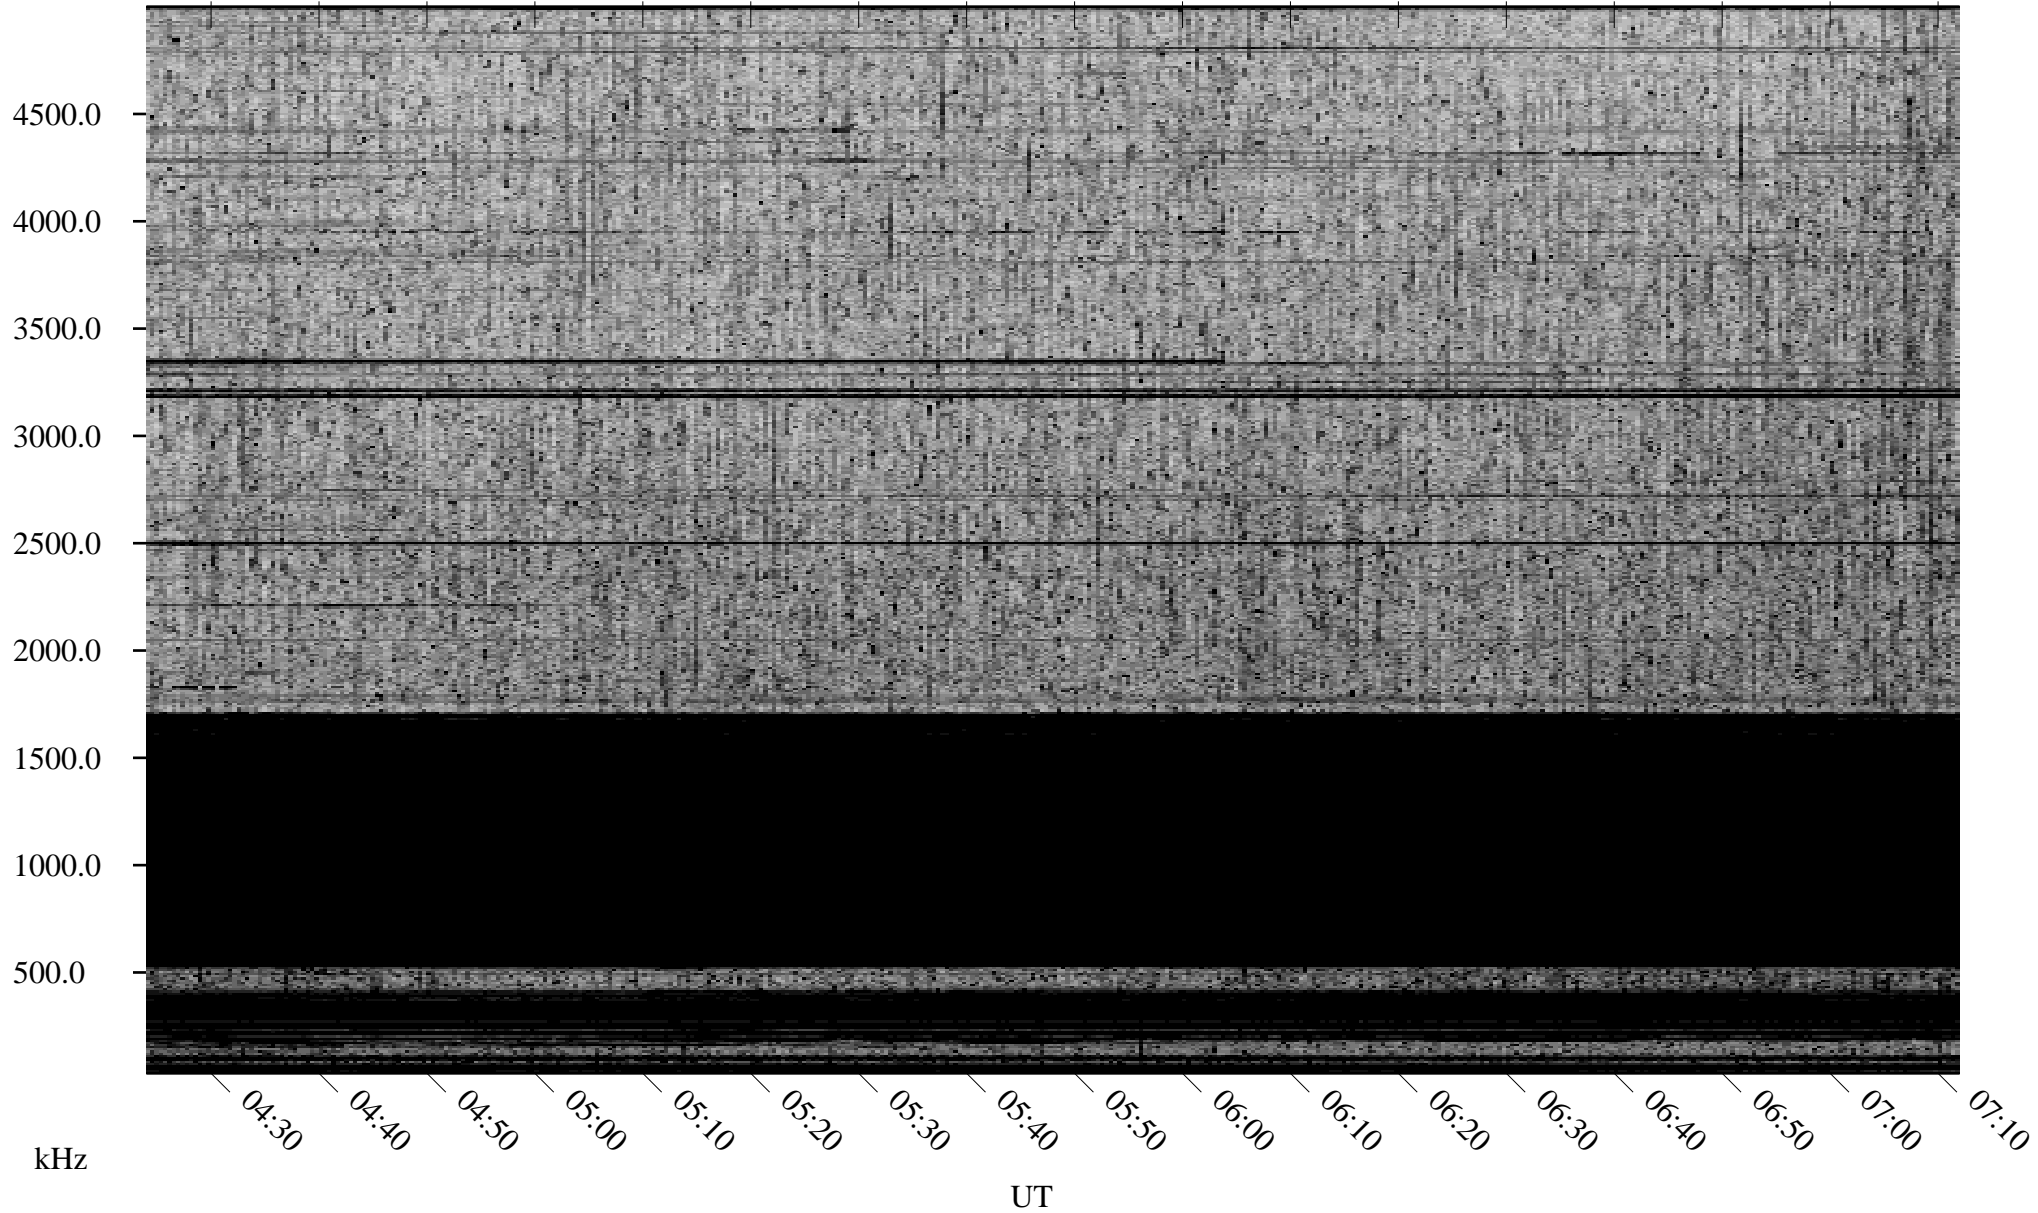

09/16/2009 Churchill, Manitoba

Linear Scale Black = 161 White = 15

ch09259l.r00SUm max_12

Page 1

09/16/2009 Churchill, Manitoba

Linear Scale Black = 161 White = 15

ch09259l.r00SUm max_12

Page 2

09/17/2009 Churchill, Manitoba

Linear Scale Black = 161 White = 15

ch09259l.r00SUm max_12

Page 3

09/17/2009 Churchill, Manitoba

Linear Scale Black = 161 White = 15

ch09259l.r00SUm max_12

Page 4

09/17/2009 Churchill, Manitoba

Linear Scale Black = 161 White = 15

ch09259l.r00SUm max_12

Page 5

09/17/2009 Churchill, Manitoba

Linear Scale Black = 161 White = 15

ch09259l.r00SUm max_12

Page 6

09/17/2009 Churchill, Manitoba

Linear Scale Black = 161 White = 15

ch09259l.r00SUm max_12

Page 7

09/17/2009 Churchill, Manitoba

Linear Scale Black = 161 White = 15

ch09259l.r00SUm max_12

Page 8