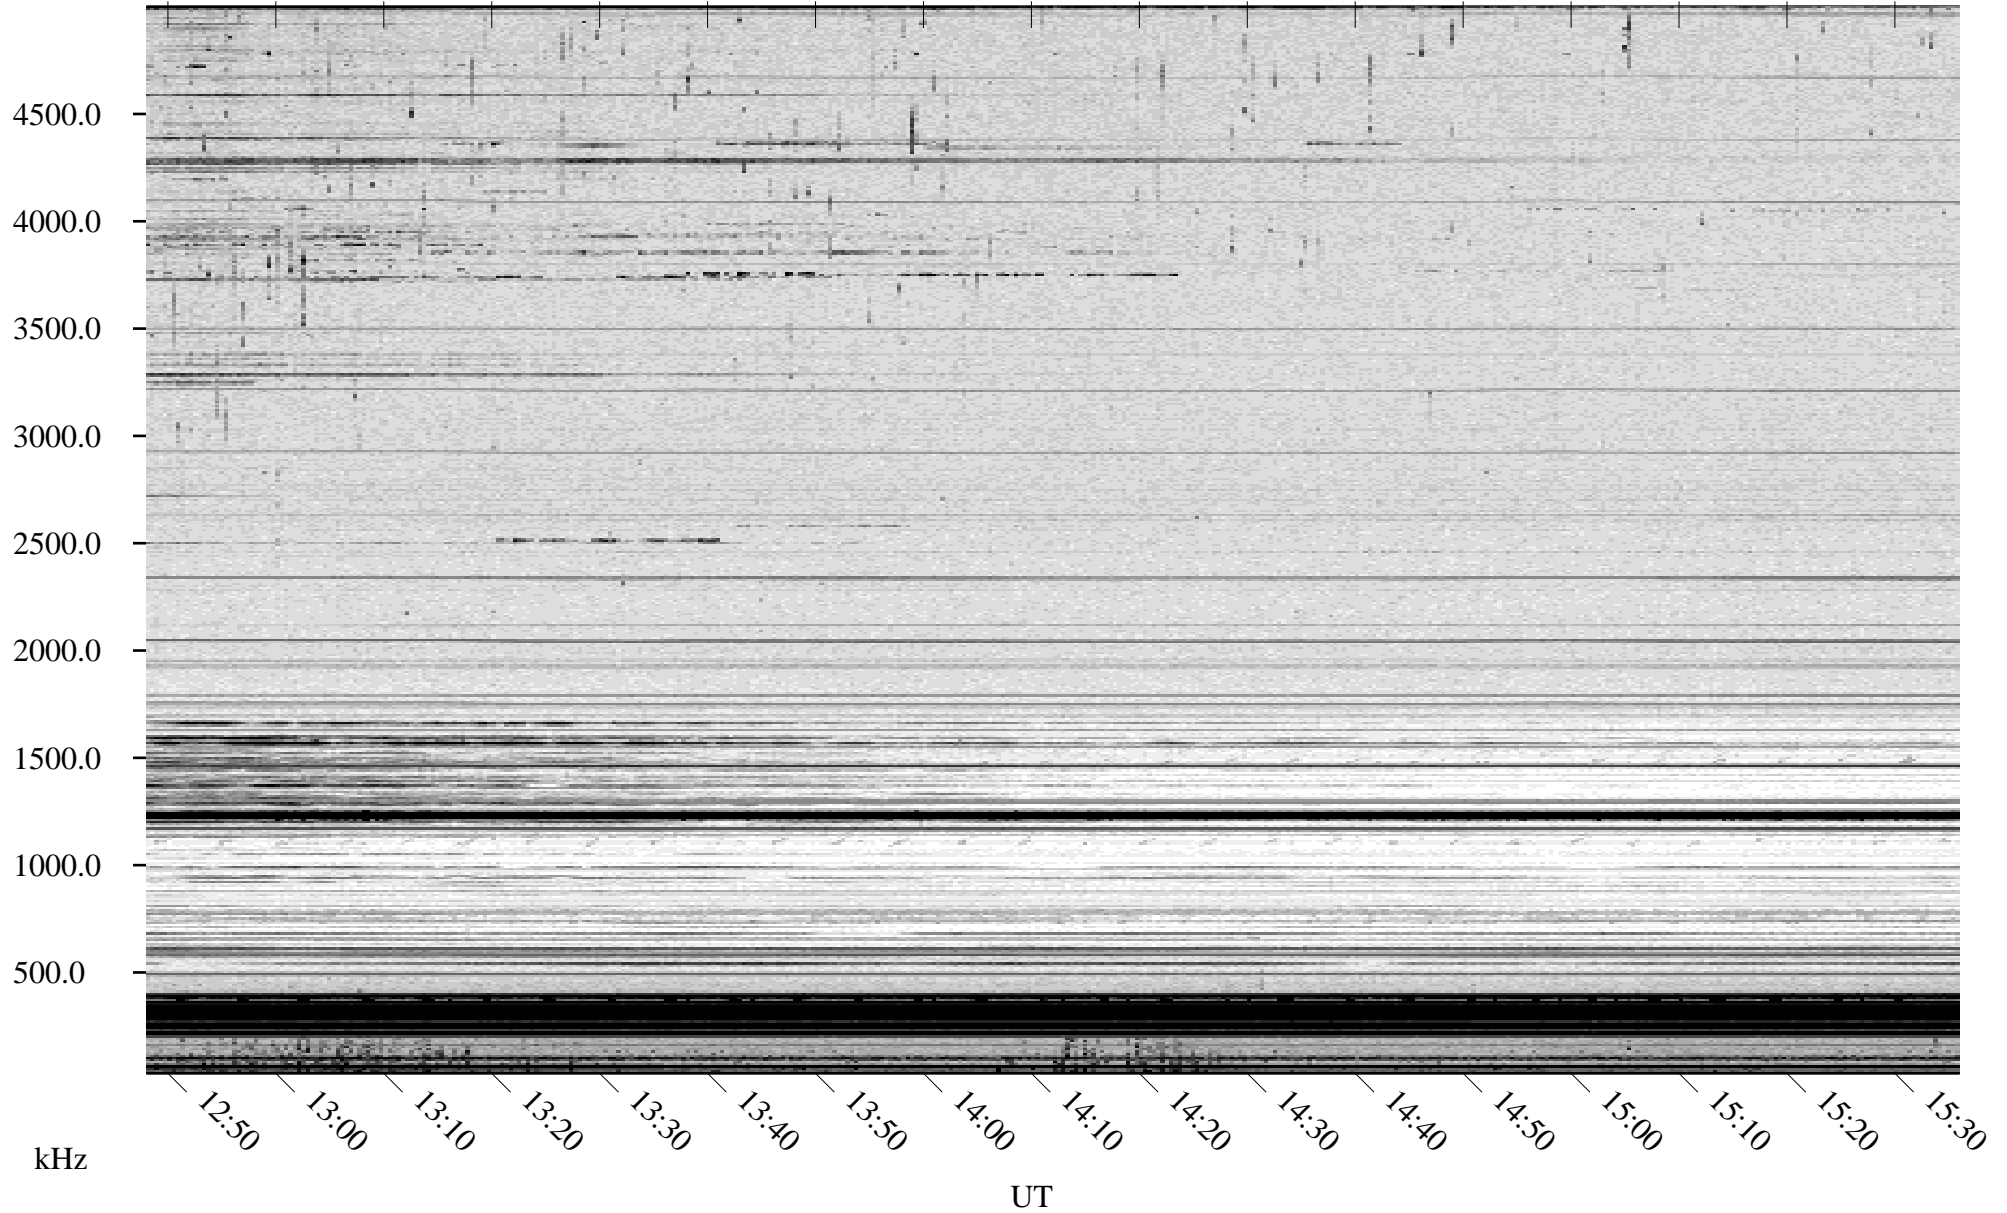

09/17/2009 Churchill, Manitoba

Linear Scale Black = 161 White = 15

ch09259l.r00SUm max_12

Page 3

09/17/2009 Churchill, Manitoba

Linear Scale Black = 161 White = 15

ch09259l.r00SUm max_12

Page 4

09/17/2009 Churchill, Manitoba

Linear Scale Black = 161 White = 15

ch09259l.r00SUm max_12

Page 5

09/17/2009 Churchill, Manitoba

Linear Scale Black = 161 White = 15

ch09259l.r00SUm max_12

Page 6

09/17/2009 Churchill, Manitoba

Linear Scale Black = 161 White = 15

ch09259l.r00SUm max_12

Page 7

09/17/2009 Churchill, Manitoba

Linear Scale Black = 161 White = 15

ch09259l.r00SUm max_12

Page 8