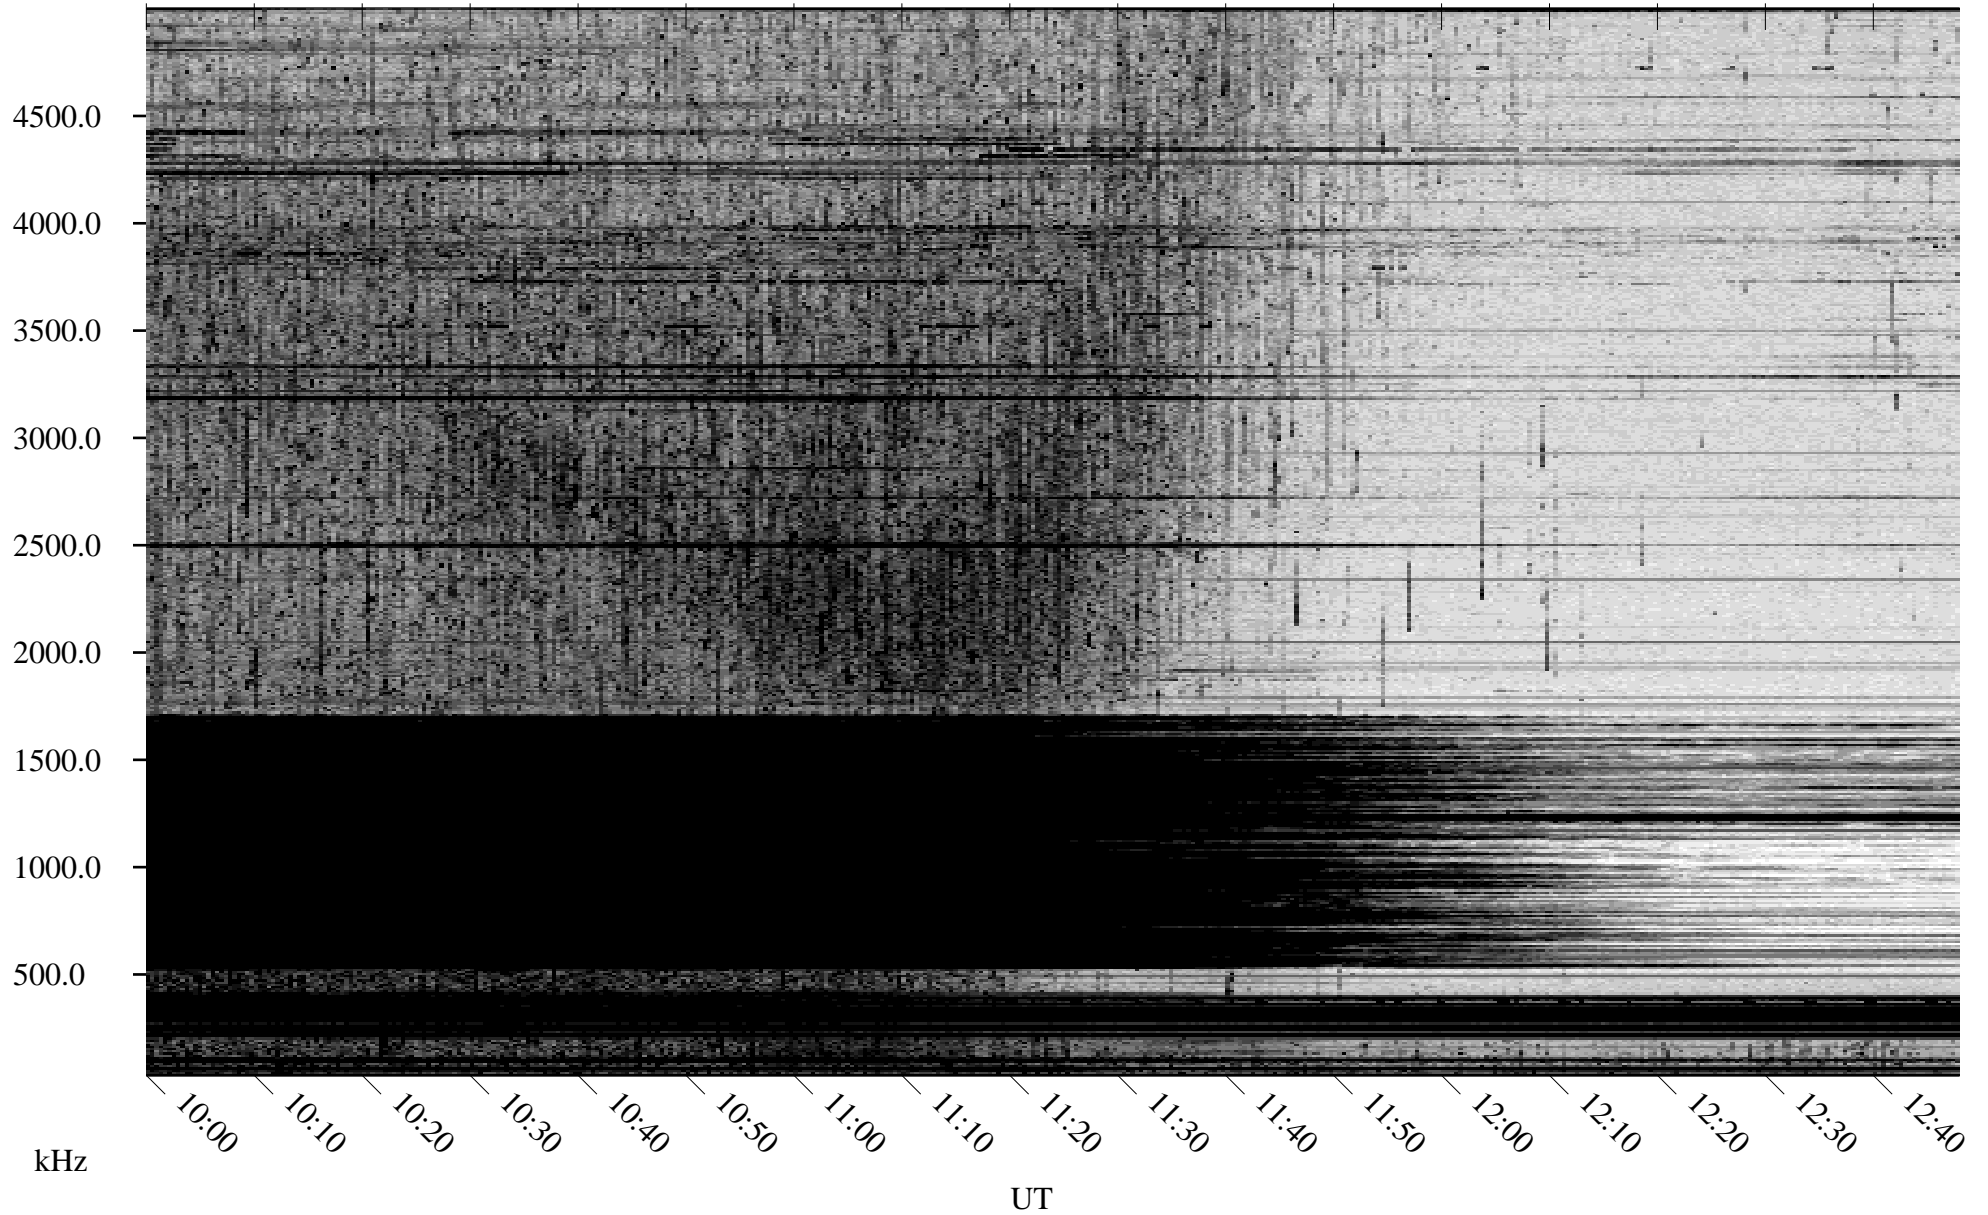

09/17/2009 Churchill, Manitoba

Linear Scale Black = 161 White = 15

ch09259l.r00SUm max_12

Page 3

09/17/2009 Churchill, Manitoba

Linear Scale Black = 161 White = 15

ch09259l.r00SUm max_12

Page 4

09/17/2009 Churchill, Manitoba

Linear Scale Black = 161 White = 15

ch09259l.r00SUm max_12

Page 5

09/17/2009 Churchill, Manitoba

Linear Scale Black = 161 White = 15

ch09259l.r00SUm max_12

Page 6

09/17/2009 Churchill, Manitoba

Linear Scale Black = 161 White = 15

ch09259l.r00SUm max_12

Page 7

09/17/2009 Churchill, Manitoba

Linear Scale Black = 161 White = 15

ch09259l.r00SUm max_12

Page 8