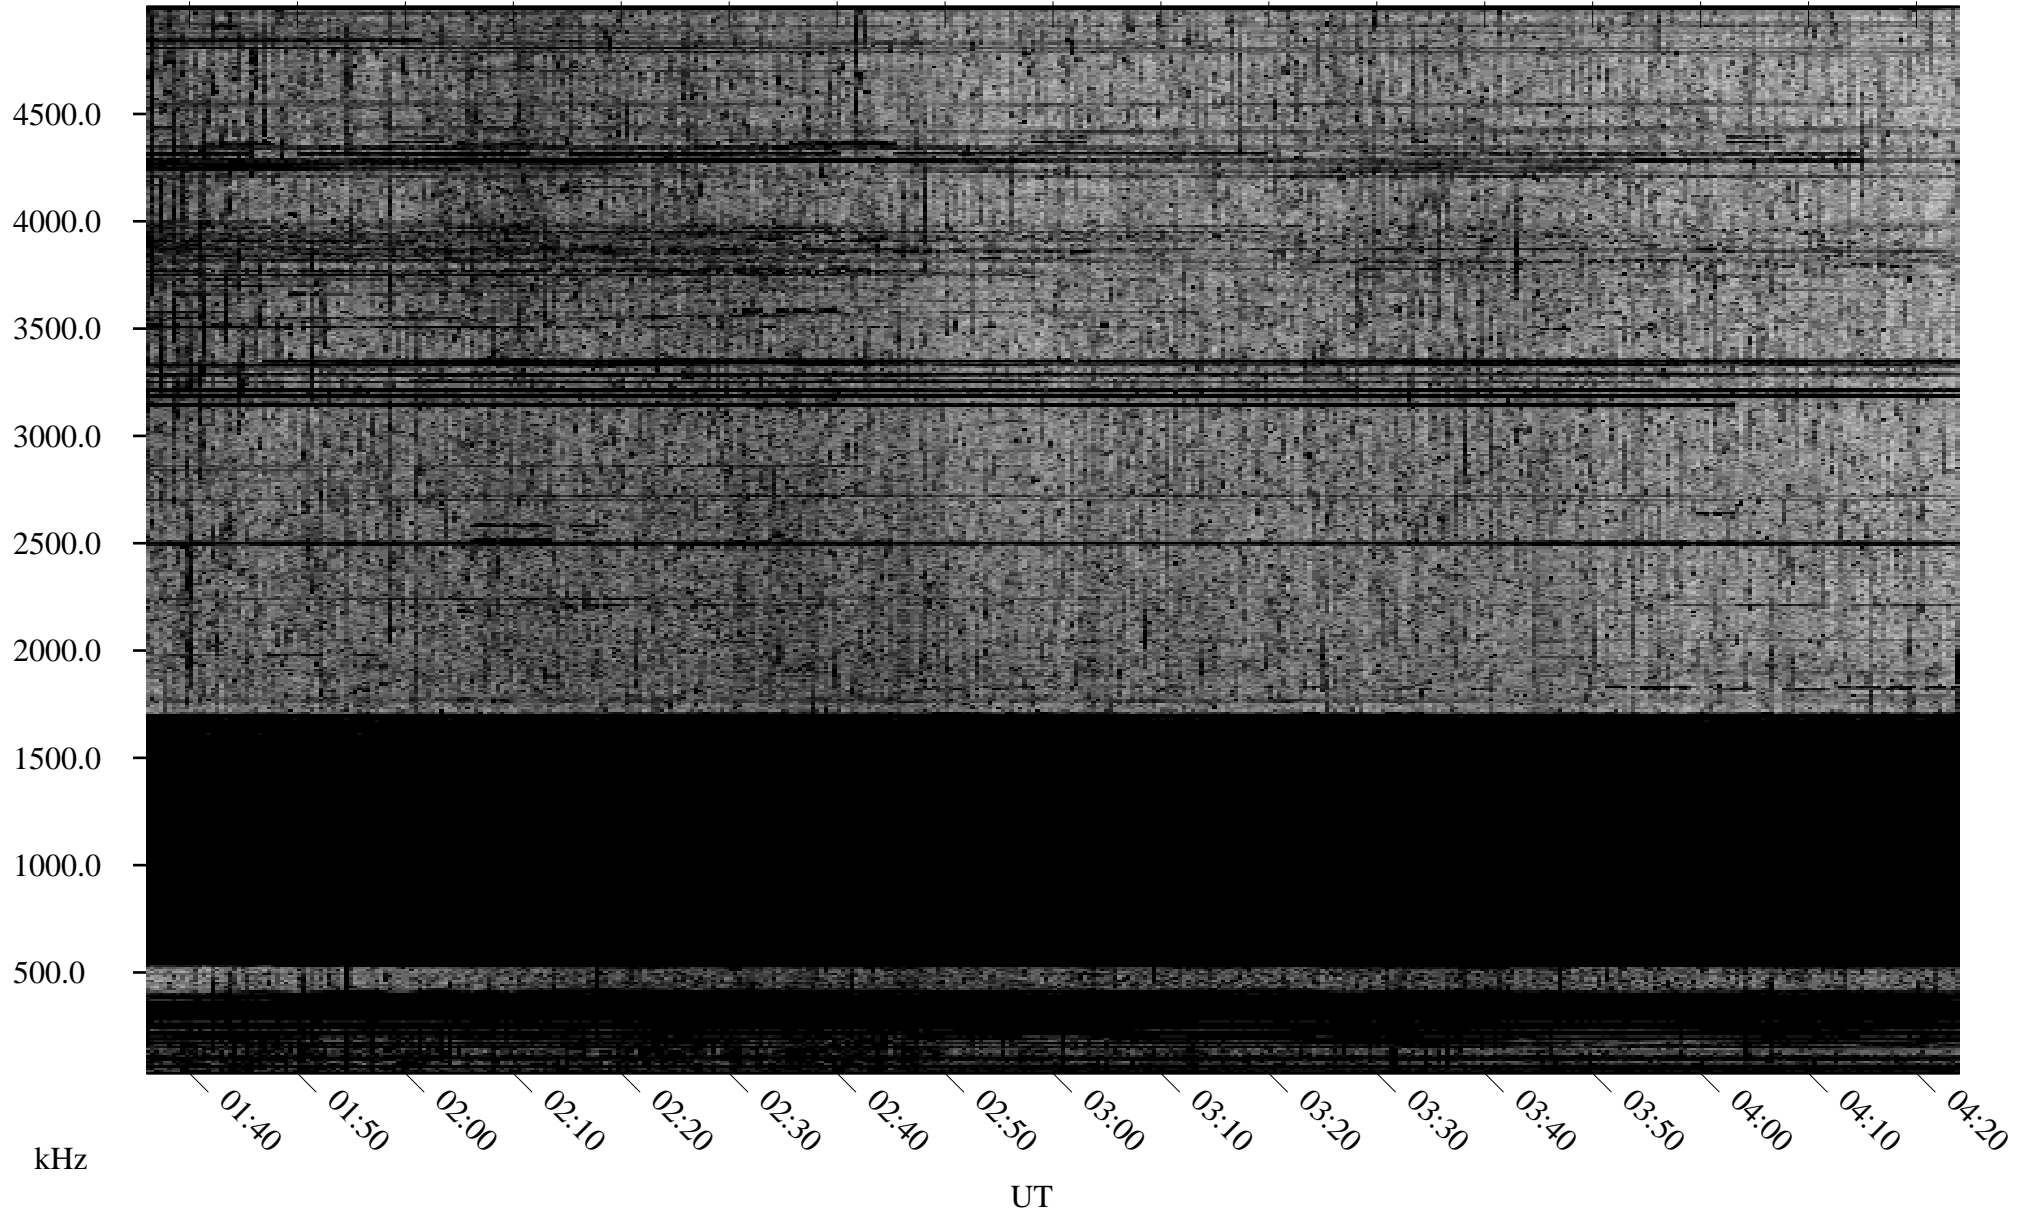

09/16/2009 Churchill, Manitoba

Linear Scale Black = 161 White = 15

ch09259l.r00SUm max_12

Page 1

09/16/2009 Churchill, Manitoba

Linear Scale Black = 161 White = 15

ch09259l.r00SUm max_12

Page 2

09/17/2009 Churchill, Manitoba

Linear Scale Black = 161 White = 15

ch09259l.r00SUm max_12

Page 3

09/17/2009 Churchill, Manitoba

Linear Scale Black = 161 White = 15

ch09259l.r00SUm max_12

Page 4

09/17/2009 Churchill, Manitoba

Linear Scale Black = 161 White = 15

ch09259l.r00SUm max_12

Page 5

09/17/2009 Churchill, Manitoba

Linear Scale Black = 161 White = 15

ch09259l.r00SUm max_12

Page 6

09/17/2009 Churchill, Manitoba

Linear Scale Black = 161 White = 15

ch09259l.r00SUm max_12

Page 7

09/17/2009 Churchill, Manitoba

Linear Scale Black = 161 White = 15

ch09259l.r00SUm max_12

Page 8