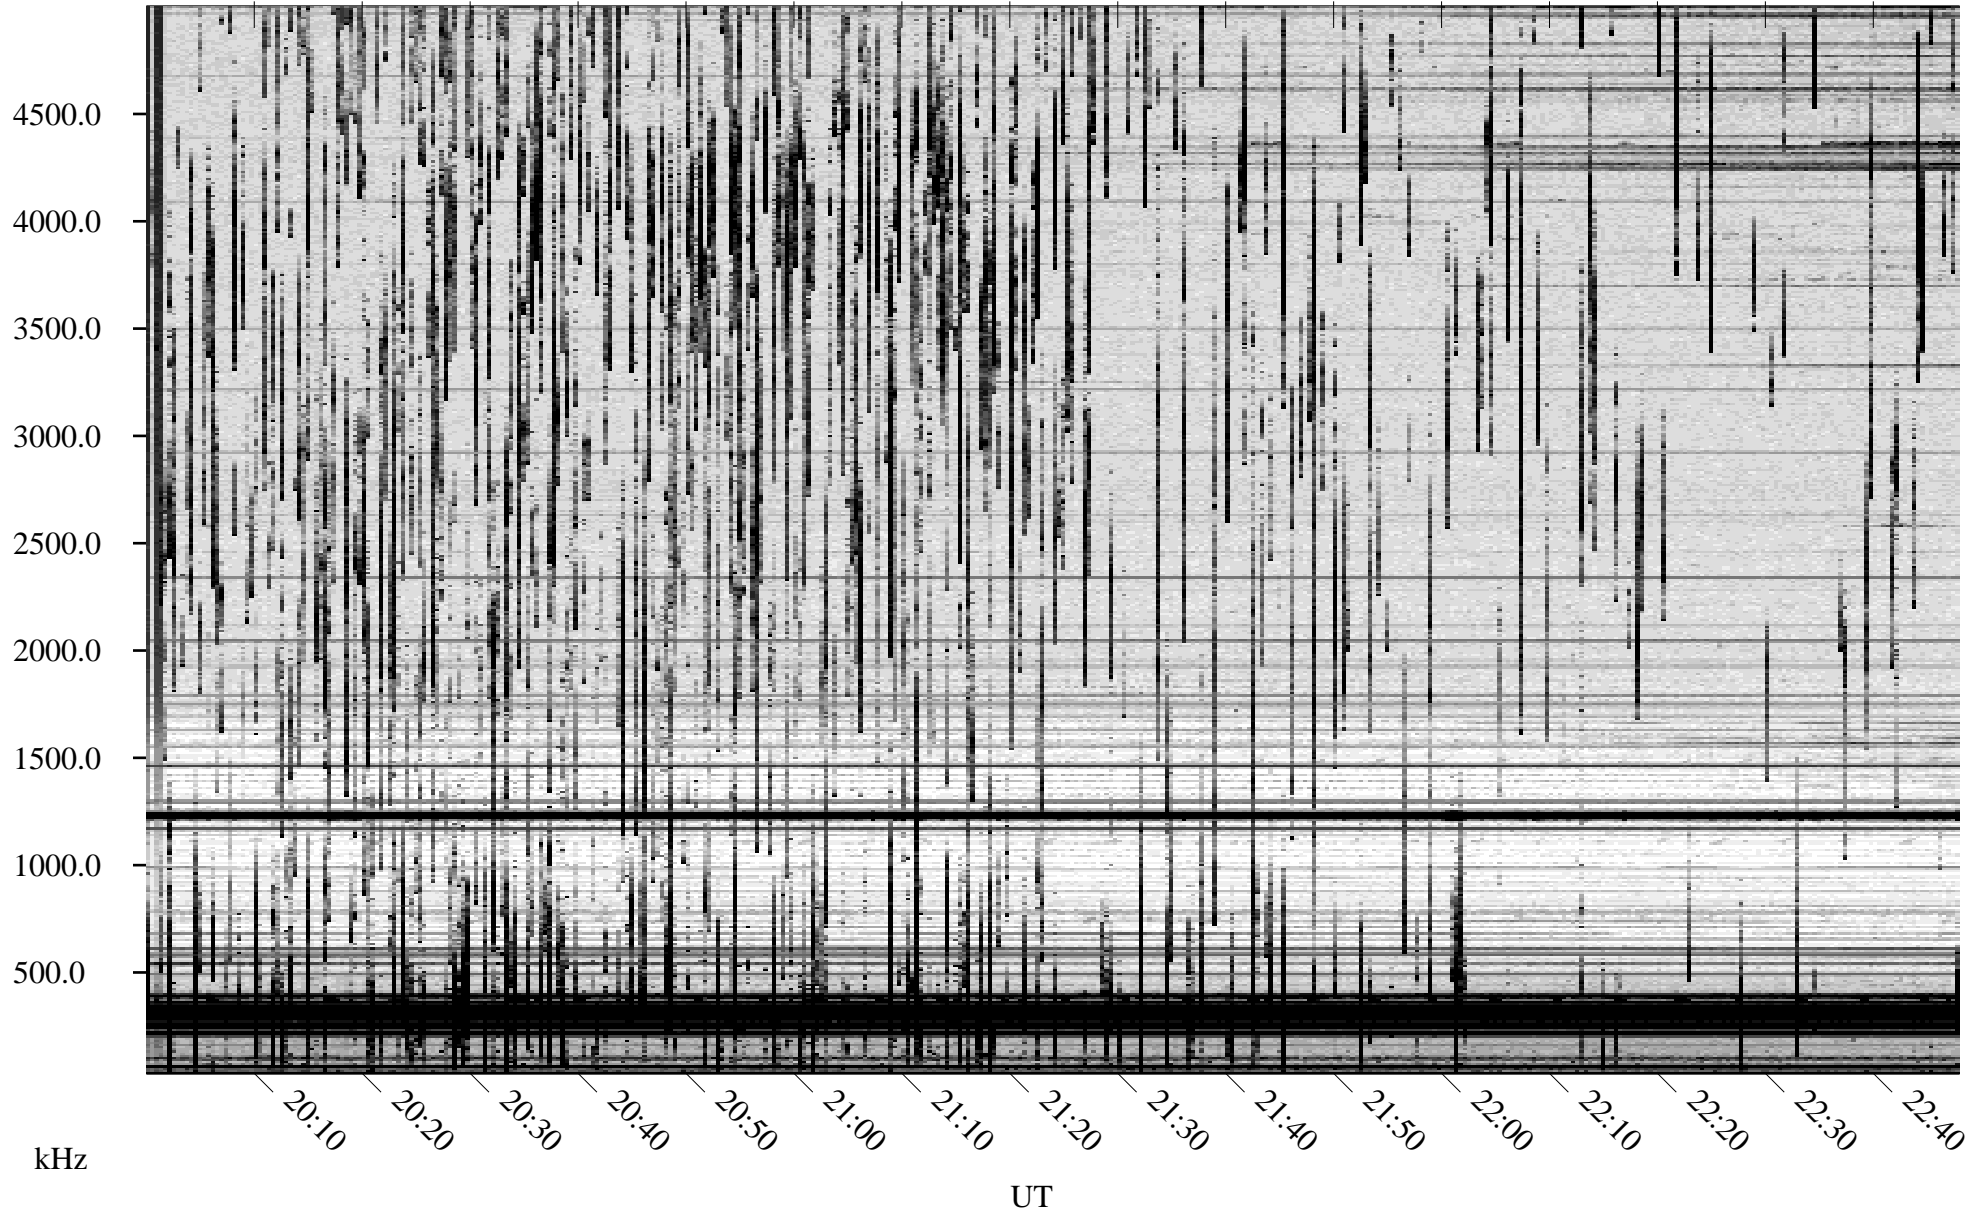

09/16/2009 Churchill, Manitoba

Linear Scale Black = 161 White = 15

ch09259l.r00SUm max_12

Page 1

09/16/2009 Churchill, Manitoba

Linear Scale Black = 161 White = 15

ch09259l.r00SUm max_12

Page 2

09/17/2009 Churchill, Manitoba

Linear Scale Black = 161 White = 15

ch09259l.r00SUm max_12

Page 3

09/17/2009 Churchill, Manitoba

Linear Scale Black = 161 White = 15

ch09259l.r00SUm max_12

Page 4

09/17/2009 Churchill, Manitoba

Linear Scale Black = 161 White = 15

ch09259l.r00SUm max_12

Page 5

09/17/2009 Churchill, Manitoba

Linear Scale Black = 161 White = 15

ch09259l.r00SUm max_12

Page 6

09/17/2009 Churchill, Manitoba

Linear Scale Black = 161 White = 15

ch09259l.r00SUm max_12

Page 7

09/17/2009 Churchill, Manitoba

Linear Scale Black = 161 White = 15

ch09259l.r00SUm max_12

Page 8