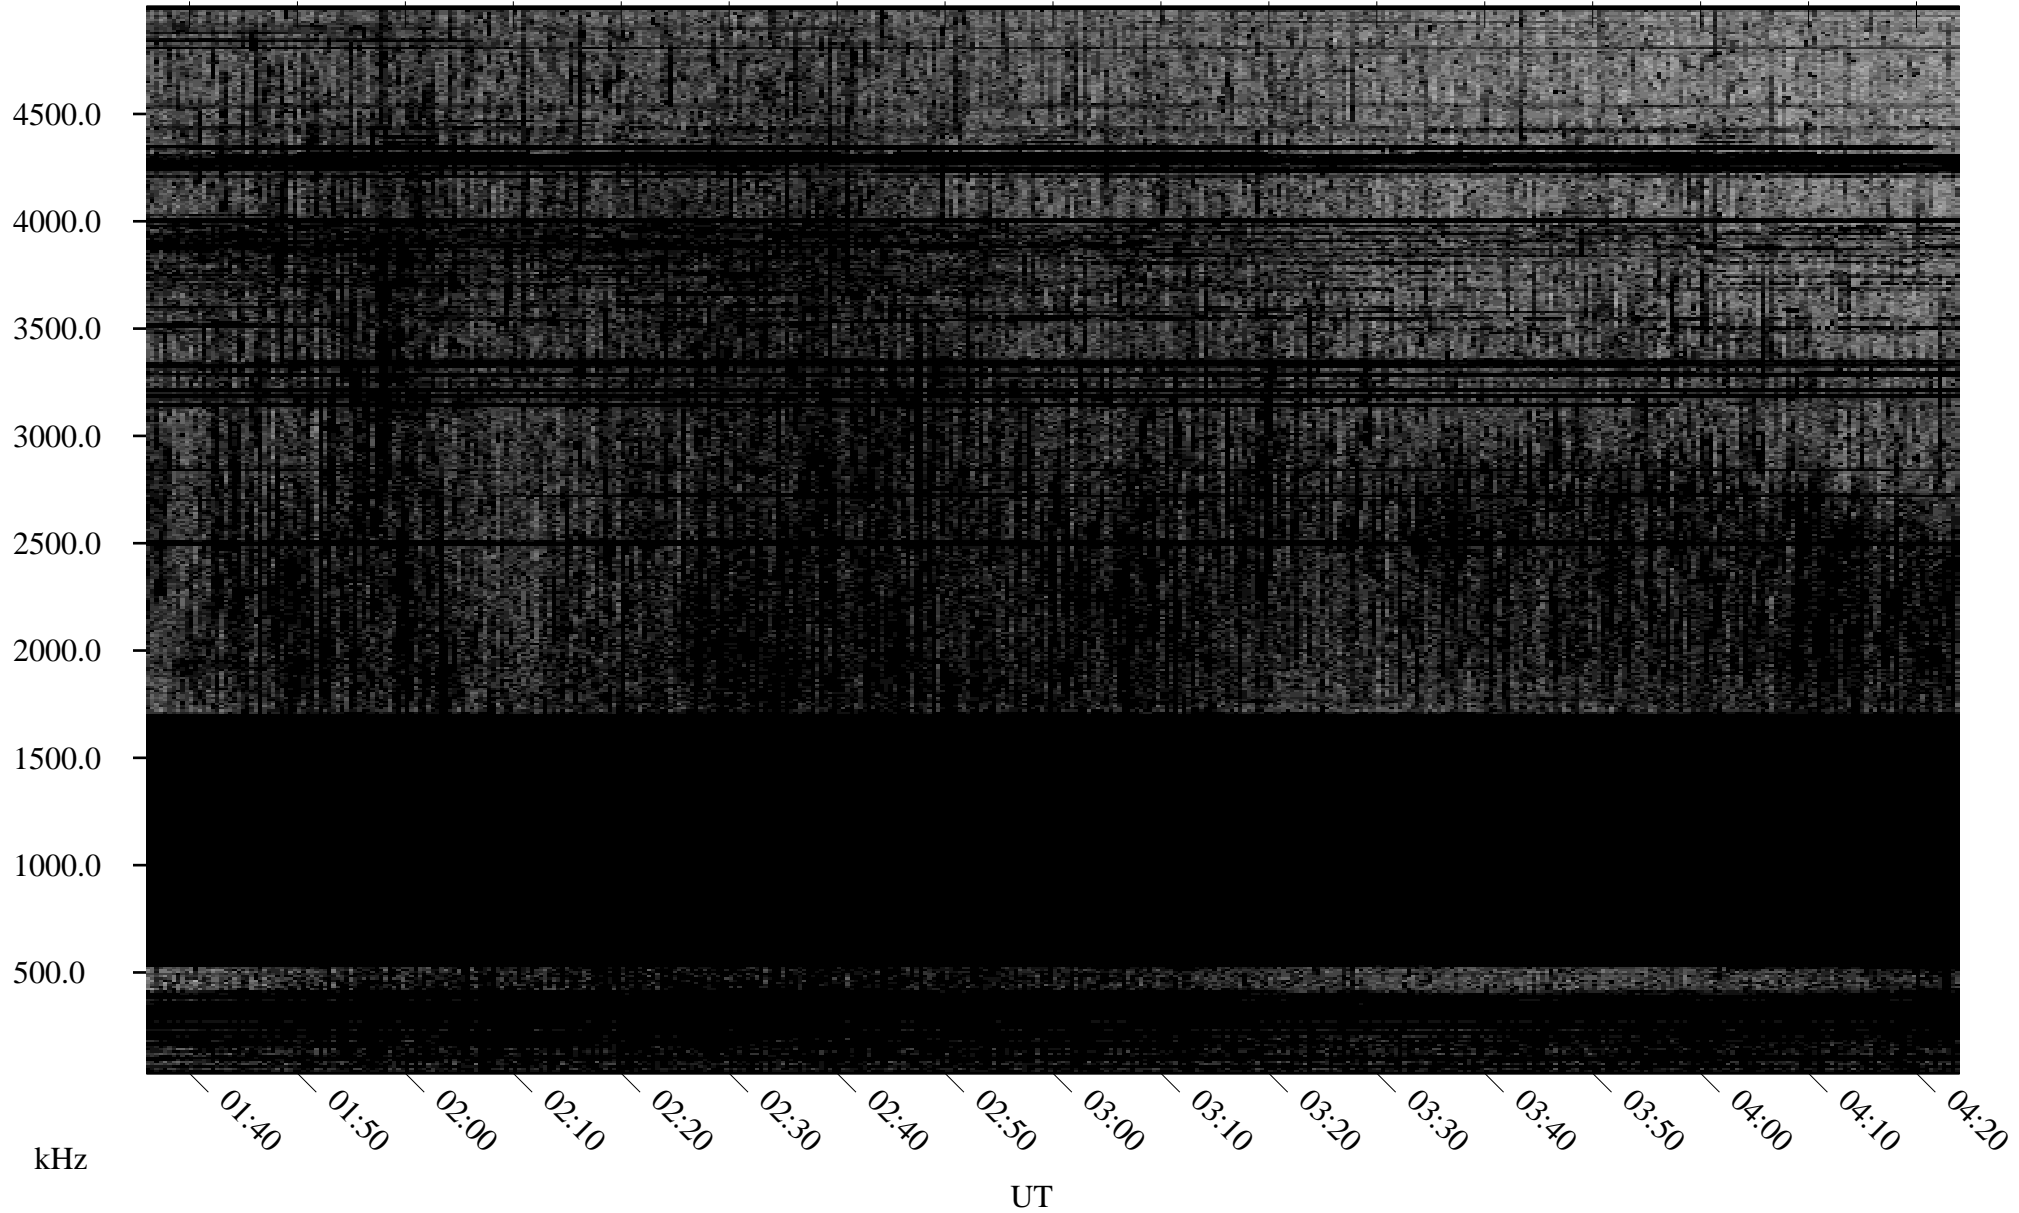

09/17/2009 Churchill, Manitoba

Linear Scale Black = 161 White = 15

ch09260l.r00SUm max_12

Page 1

09/17/2009 Churchill, Manitoba

Linear Scale Black = 161 White = 15

ch09260l.r00SUm max_12

Page 2

09/18/2009 Churchill, Manitoba

Linear Scale Black = 161 White = 15

ch09260l.r00SUm max_12

Page 3

09/18/2009 Churchill, Manitoba

Linear Scale Black = 161 White = 15

ch09260l.r00SUm max_12

Page 4

09/18/2009 Churchill, Manitoba

Linear Scale Black = 161 White = 15

ch09260l.r00SUm max_12

Page 5

09/18/2009 Churchill, Manitoba

Linear Scale Black = 161 White = 15

ch09260l.r00SUm max_12

Page 6

09/18/2009 Churchill, Manitoba

Linear Scale Black = 161 White = 15

ch09260l.r00SUm max_12

Page 7

09/18/2009 Churchill, Manitoba

Linear Scale Black = 161 White = 15

ch09260l.r00SUm max_12