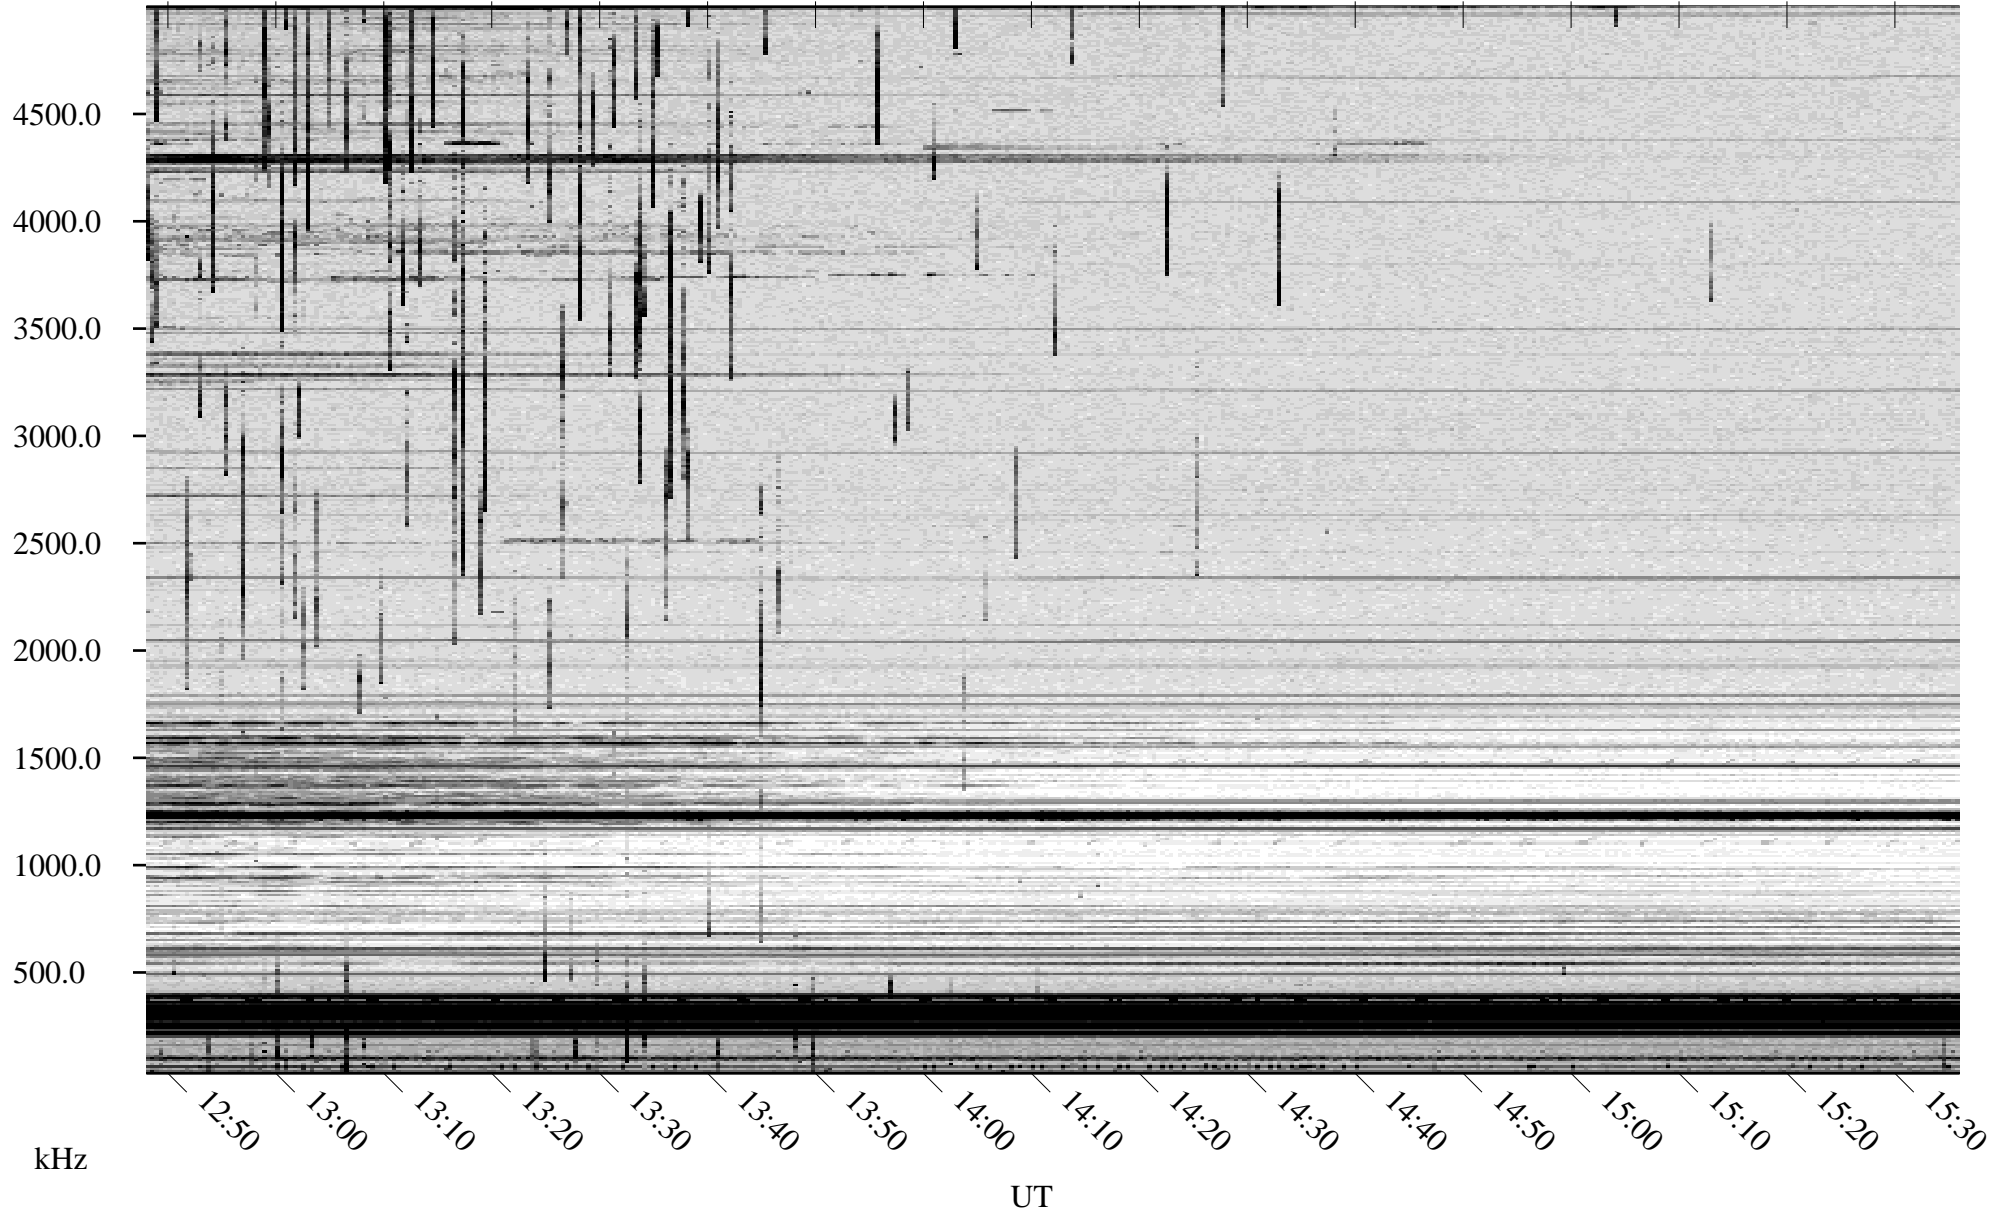

09/17/2009 Churchill, Manitoba

Linear Scale Black = 161 White = 15

ch09260l.r00SUm max_12

Page 1

09/17/2009 Churchill, Manitoba

Linear Scale Black = 161 White = 15

ch09260l.r00SUm max_12

Page 2

09/18/2009 Churchill, Manitoba

Linear Scale Black = 161 White = 15

ch09260l.r00SUm max_12

Page 3

09/18/2009 Churchill, Manitoba

Linear Scale Black = 161 White = 15

ch09260l.r00SUm max_12

Page 4

09/18/2009 Churchill, Manitoba

Linear Scale Black = 161 White = 15

ch09260l.r00SUm max_12

Page 5

09/18/2009 Churchill, Manitoba

Linear Scale Black = 161 White = 15

ch09260l.r00SUm max_12

Page 6

09/18/2009 Churchill, Manitoba

Linear Scale Black = 161 White = 15

ch09260l.r00SUm max_12

Page 7

09/18/2009 Churchill, Manitoba

Linear Scale Black = 161 White = 15

ch09260l.r00SUm max_12