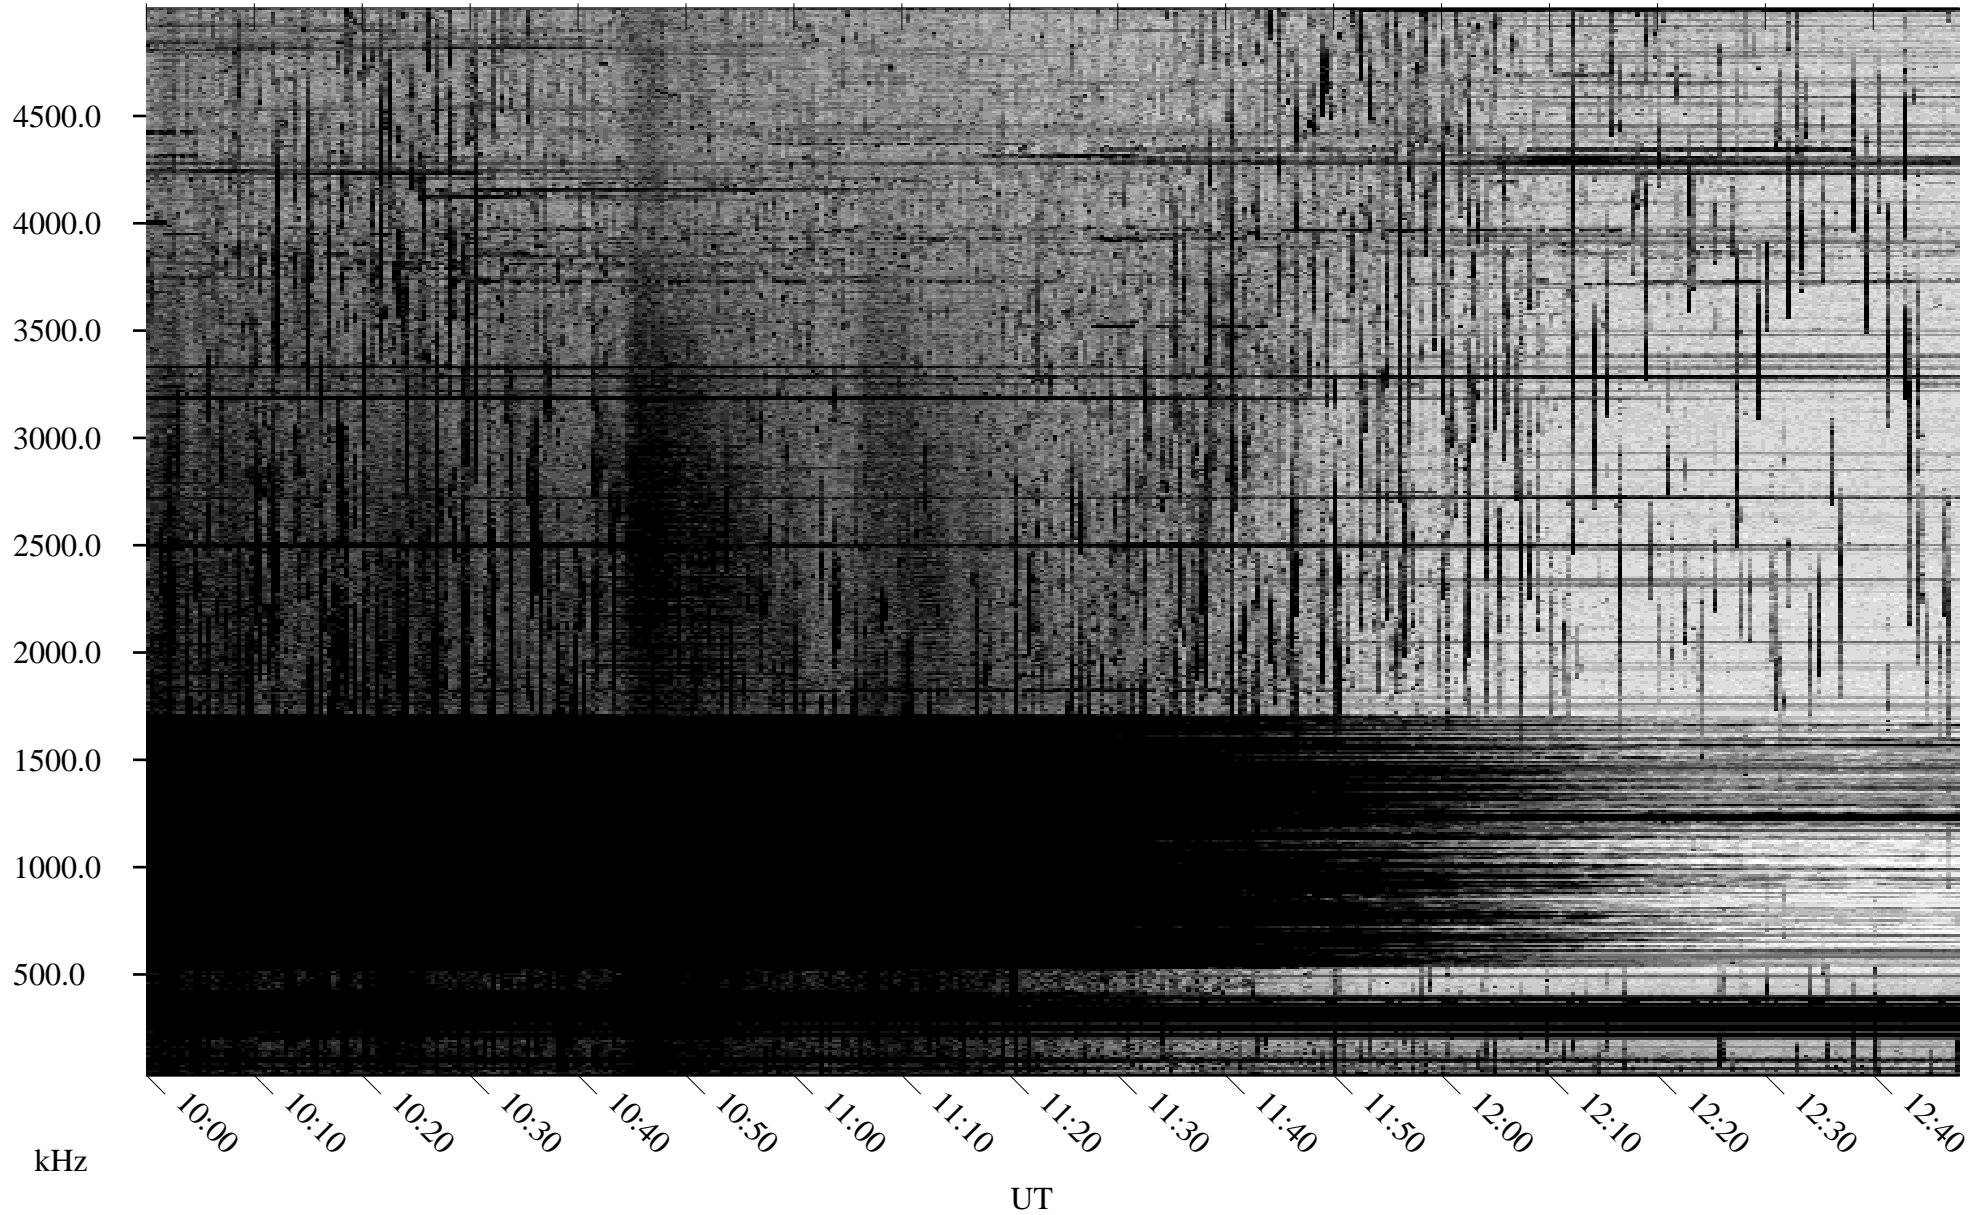

09/18/2009 Churchill, Manitoba

Linear Scale Black = 161 White = 15

ch09260l.r00SUm max_12

Page 5

09/18/2009 Churchill, Manitoba

Linear Scale Black = 161 White = 15

ch09260l.r00SUm max_12

Page 6

09/18/2009 Churchill, Manitoba

Linear Scale Black = 161 White = 15

ch09260l.r00SUm max_12

Page 7

09/18/2009 Churchill, Manitoba

Linear Scale Black = 161 White = 15

ch09260l.r00SUm max_12