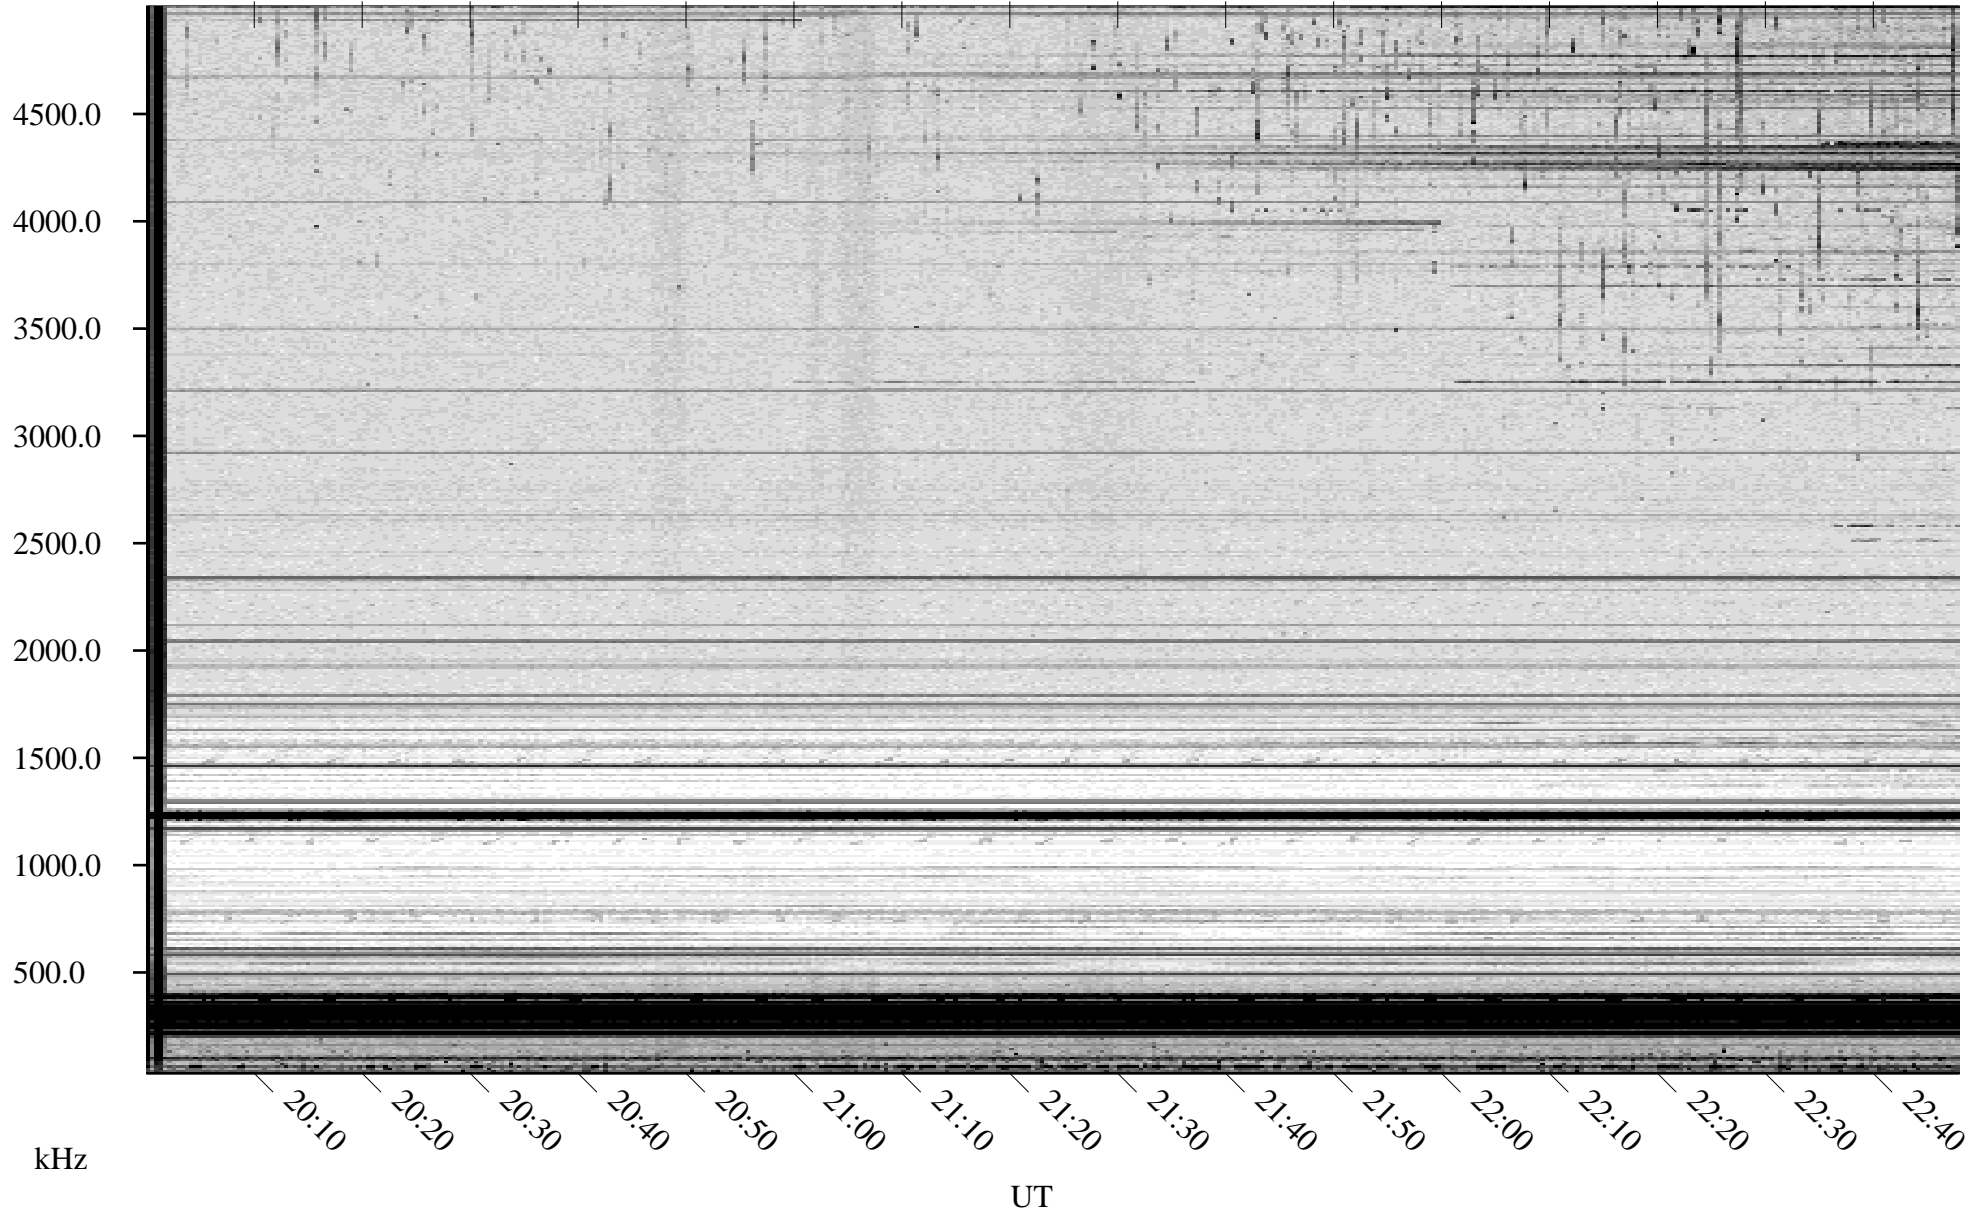

09/17/2009 Churchill, Manitoba

Linear Scale Black = 161 White = 15

ch09260l.r00SUm max_12

Page 1

09/17/2009 Churchill, Manitoba

Linear Scale Black = 161 White = 15

ch09260l.r00SUm max_12

Page 2

09/18/2009 Churchill, Manitoba

Linear Scale Black = 161 White = 15

ch09260l.r00SUm max_12

Page 3

09/18/2009 Churchill, Manitoba

Linear Scale Black = 161 White = 15

ch09260l.r00SUm max_12

Page 4

09/18/2009 Churchill, Manitoba

Linear Scale Black = 161 White = 15

ch09260l.r00SUm max_12

Page 5

09/18/2009 Churchill, Manitoba

Linear Scale Black = 161 White = 15

ch09260l.r00SUm max_12

Page 6

09/18/2009 Churchill, Manitoba

Linear Scale Black = 161 White = 15

ch09260l.r00SUm max_12

Page 7

09/18/2009 Churchill, Manitoba

Linear Scale Black = 161 White = 15

ch09260l.r00SUm max_12