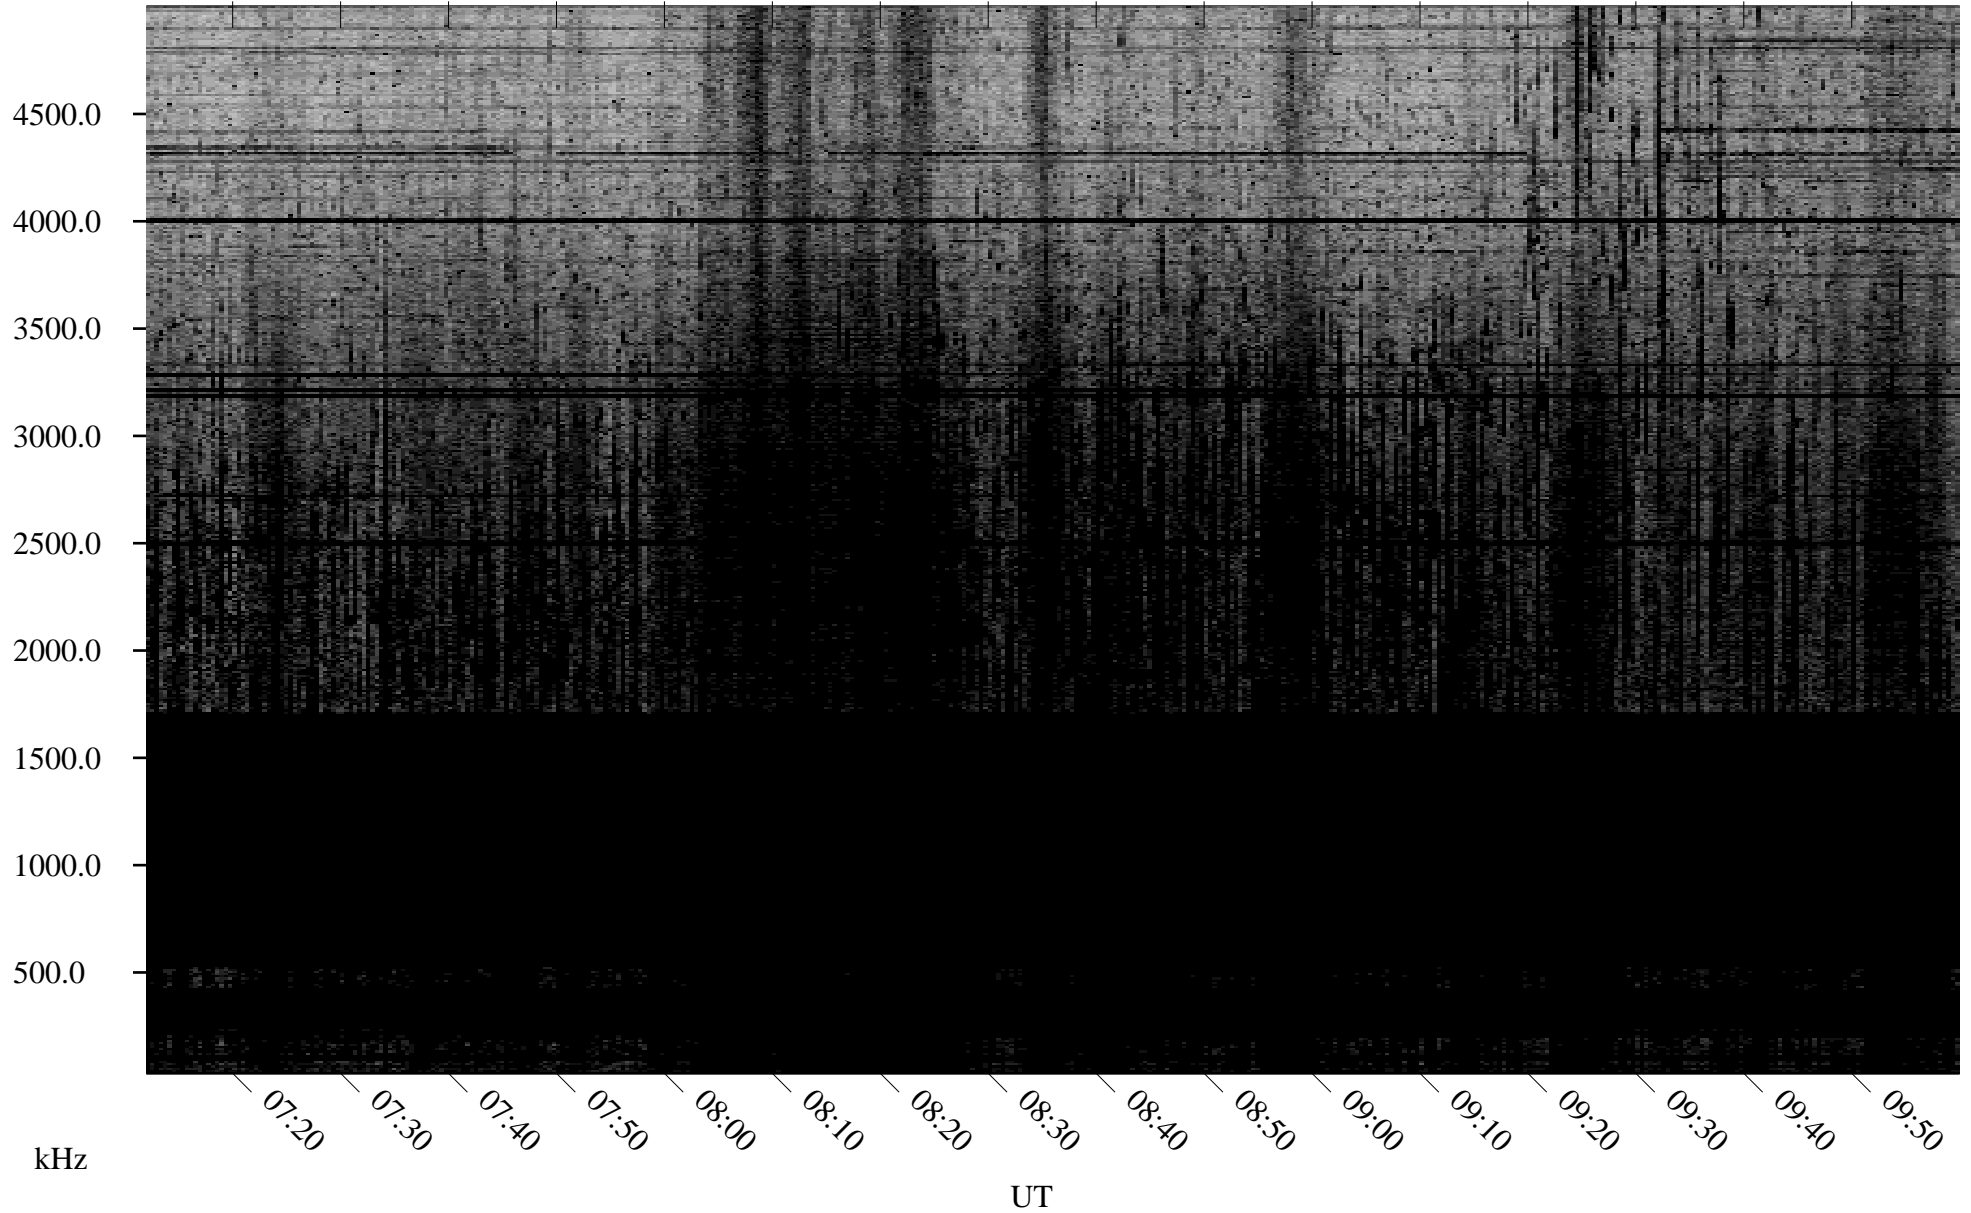

09/17/2009 Churchill, Manitoba

Linear Scale Black = 161 White = 15

ch09260l.r00SUm max_12

Page 1

09/17/2009 Churchill, Manitoba

Linear Scale Black = 161 White = 15

ch09260l.r00SUm max_12

Page 2

09/18/2009 Churchill, Manitoba

Linear Scale Black = 161 White = 15

ch09260l.r00SUm max_12

Page 3

09/18/2009 Churchill, Manitoba

Linear Scale Black = 161 White = 15

ch09260l.r00SUm max_12

Page 4

09/18/2009 Churchill, Manitoba

Linear Scale Black = 161 White = 15

ch09260l.r00SUm max_12

Page 5

09/18/2009 Churchill, Manitoba

Linear Scale Black = 161 White = 15

ch09260l.r00SUm max_12

Page 6

09/18/2009 Churchill, Manitoba

Linear Scale Black = 161 White = 15

ch09260l.r00SUm max_12

Page 7

09/18/2009 Churchill, Manitoba

Linear Scale Black = 161 White = 15

ch09260l.r00SUm max_12