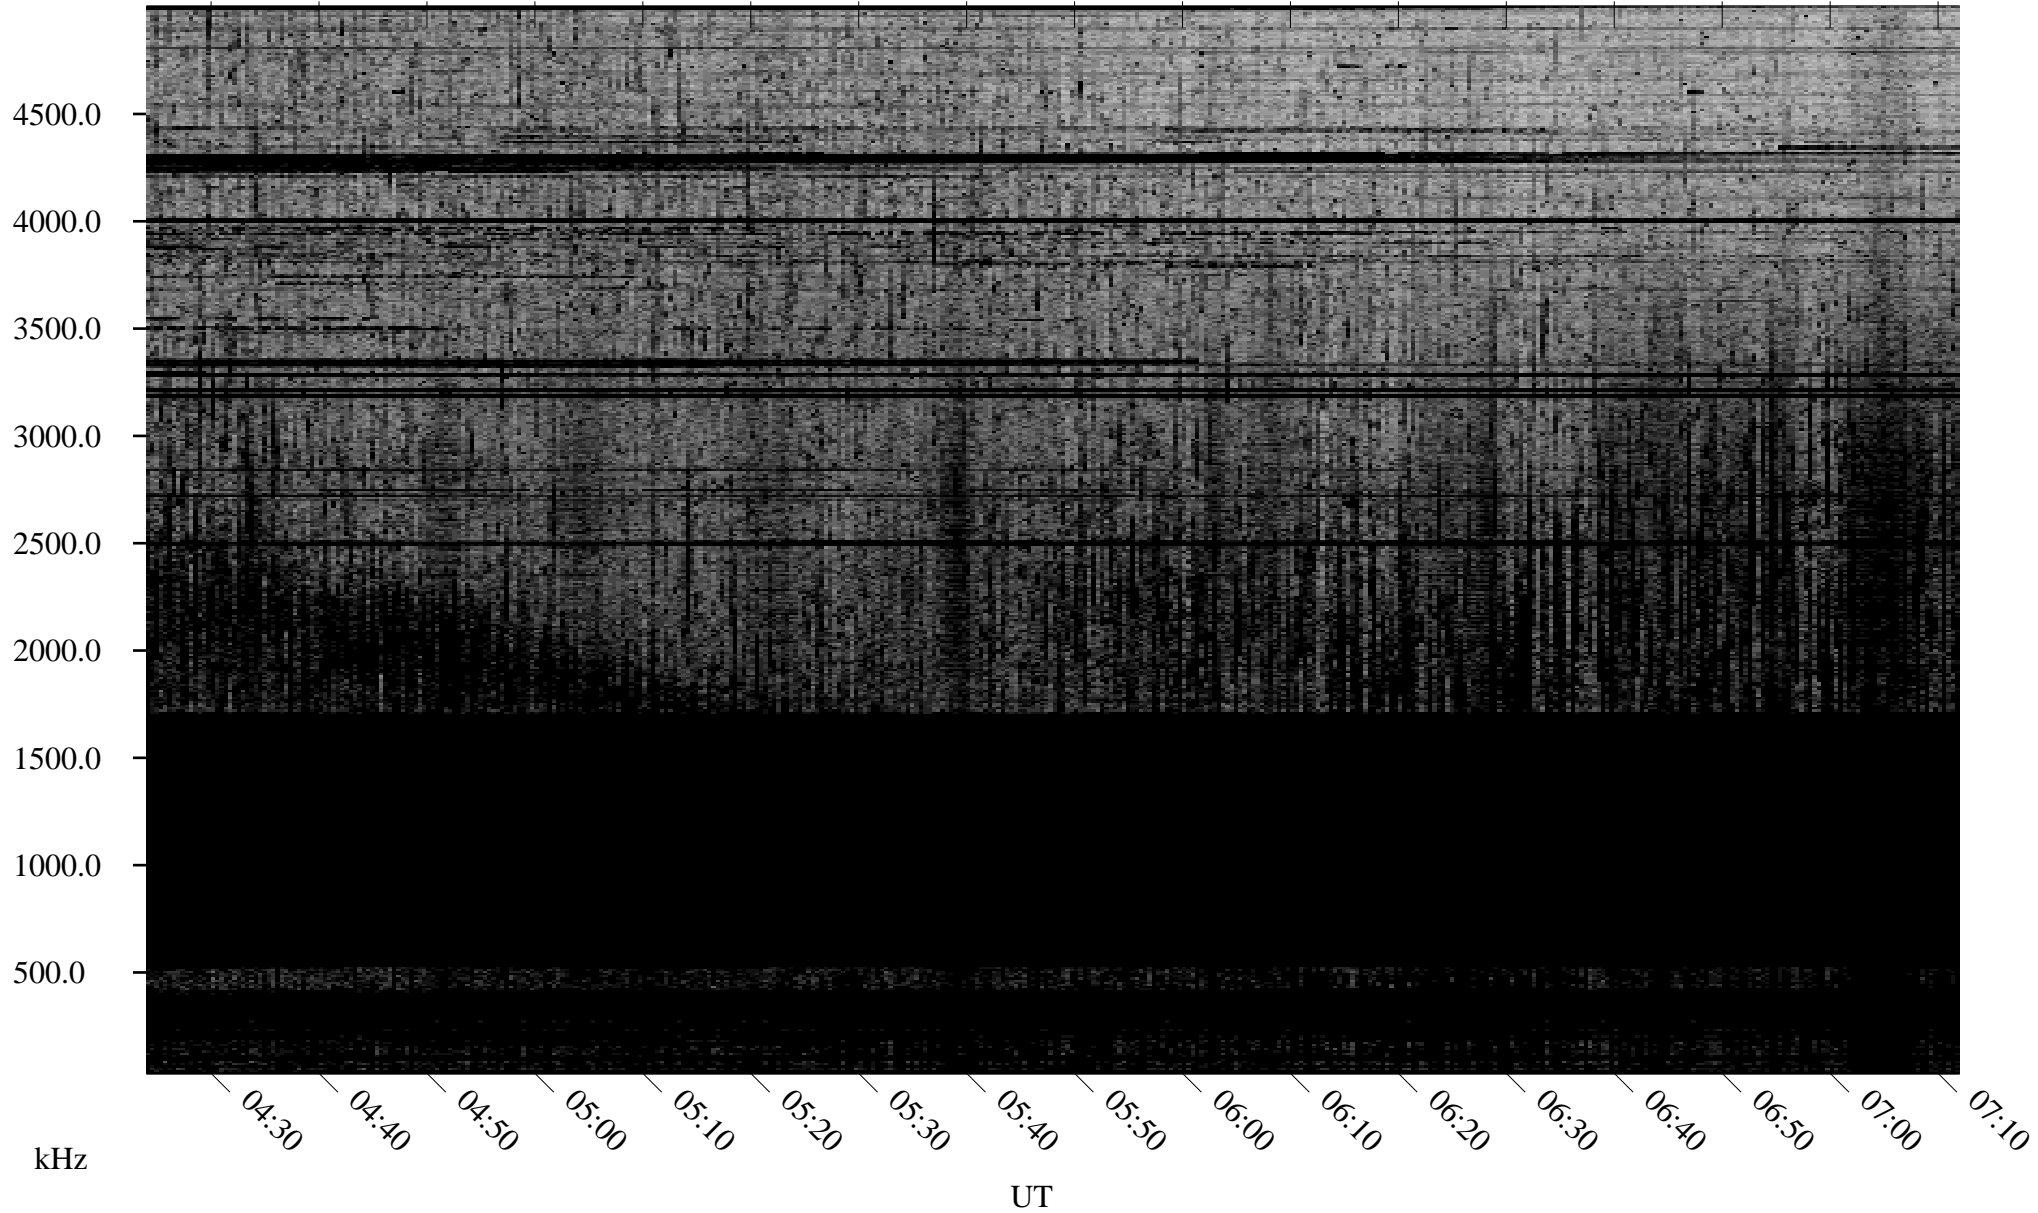

09/17/2009 Churchill, Manitoba

Linear Scale Black = 161 White = 15

ch09260l.r00SUm max_12

Page 1

09/17/2009 Churchill, Manitoba

Linear Scale Black = 161 White = 15

ch09260l.r00SUm max_12

Page 2

09/18/2009 Churchill, Manitoba

Linear Scale Black = 161 White = 15

ch09260l.r00SUm max_12

Page 3

09/18/2009 Churchill, Manitoba

Linear Scale Black = 161 White = 15

ch09260l.r00SUm max_12

Page 4

09/18/2009 Churchill, Manitoba

Linear Scale Black = 161 White = 15

ch09260l.r00SUm max_12

Page 5

09/18/2009 Churchill, Manitoba

Linear Scale Black = 161 White = 15

ch09260l.r00SUm max_12

Page 6

09/18/2009 Churchill, Manitoba

Linear Scale Black = 161 White = 15

ch09260l.r00SUm max_12

Page 7

09/18/2009 Churchill, Manitoba

Linear Scale Black = 161 White = 15

ch09260l.r00SUm max_12