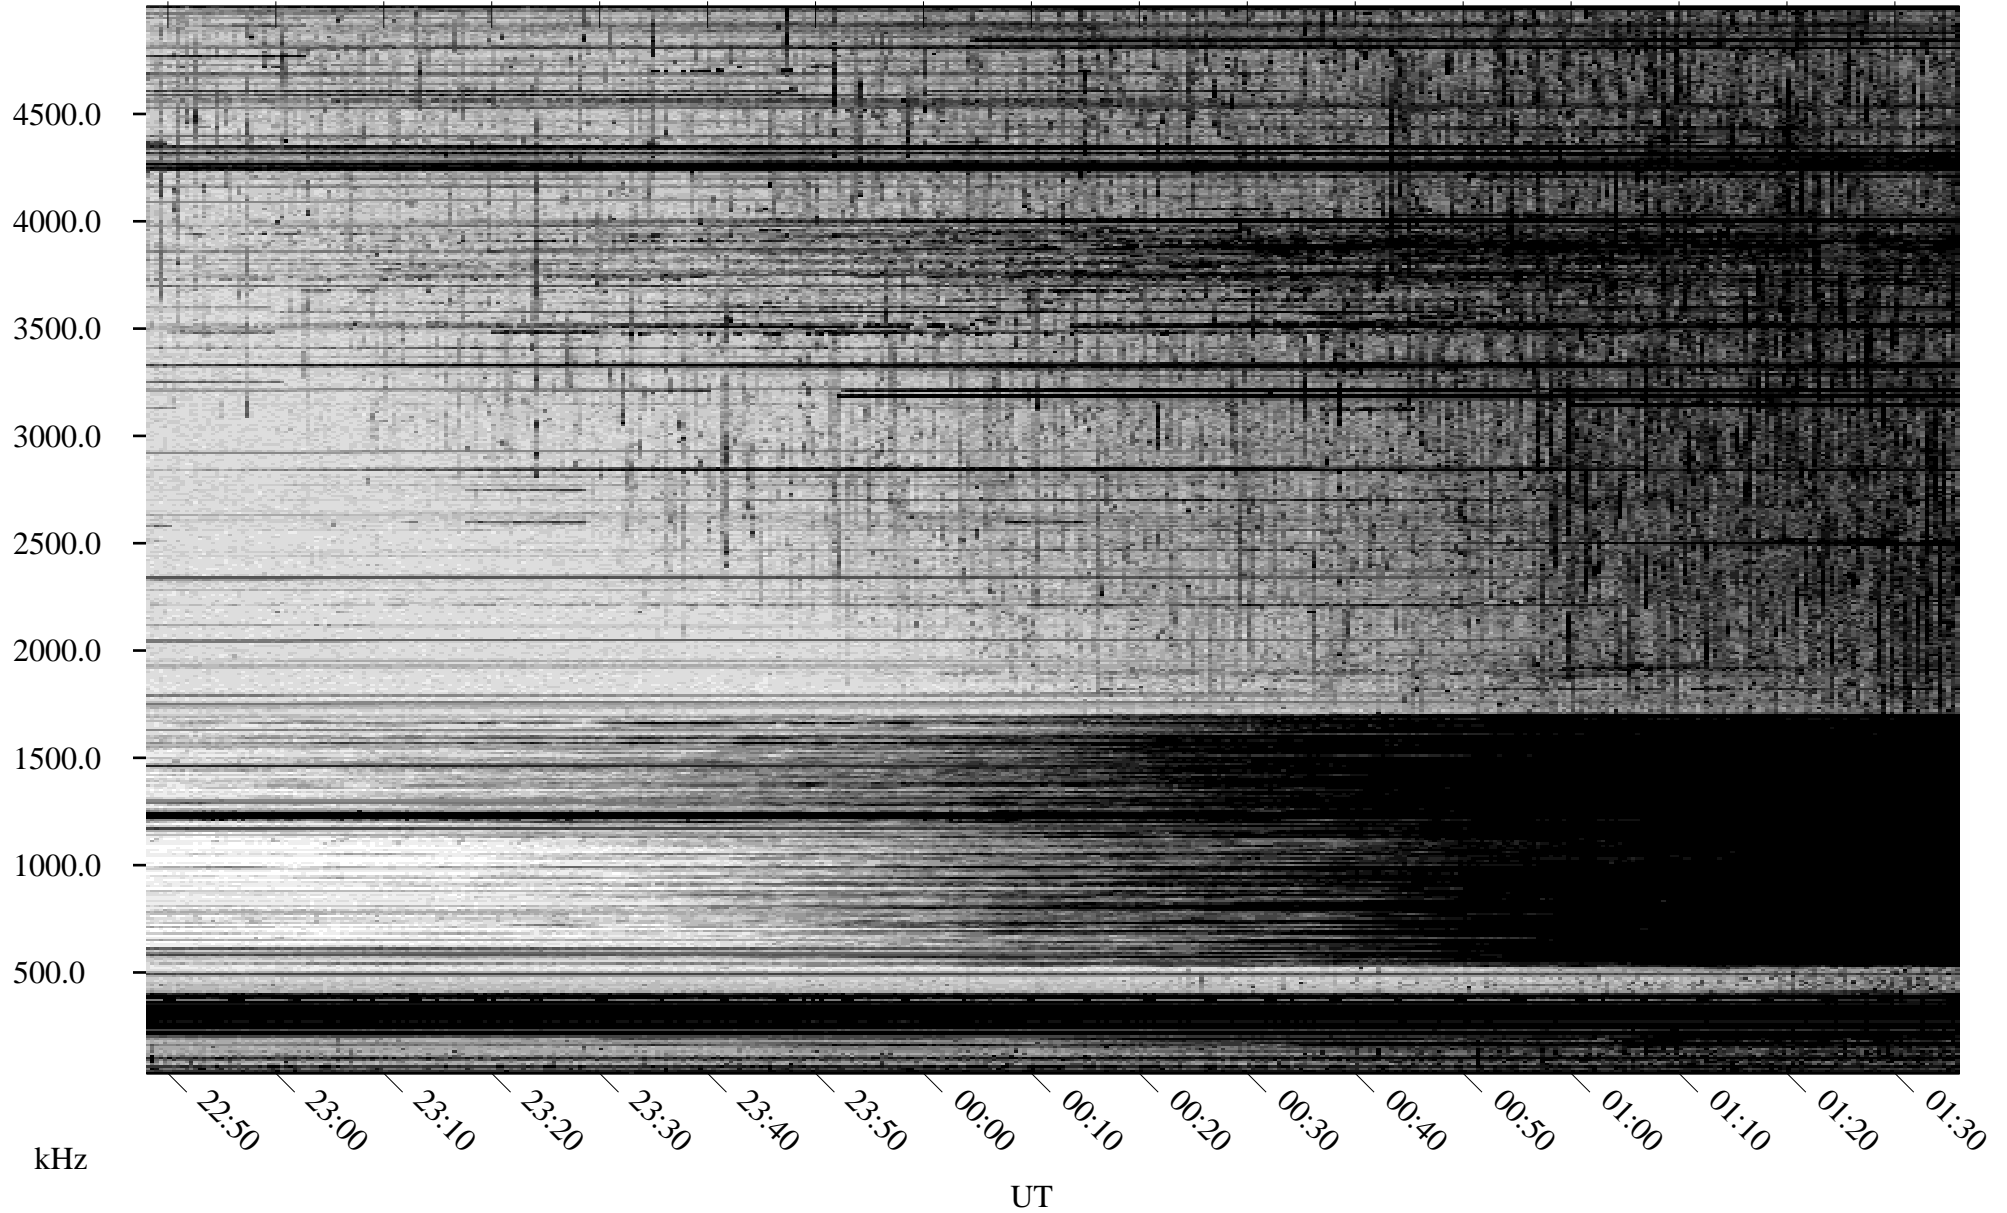

09/17/2009 Churchill, Manitoba

Linear Scale Black = 161 White = 15

ch09260l.r00SUm max_12

Page 1

09/17/2009 Churchill, Manitoba

Linear Scale Black = 161 White = 15

ch09260l.r00SUm max_12

Page 2

09/18/2009 Churchill, Manitoba

Linear Scale Black = 161 White = 15

ch09260l.r00SUm max_12

Page 3

09/18/2009 Churchill, Manitoba

Linear Scale Black = 161 White = 15

ch09260l.r00SUm max_12

Page 4

09/18/2009 Churchill, Manitoba

Linear Scale Black = 161 White = 15

ch09260l.r00SUm max_12

Page 5

09/18/2009 Churchill, Manitoba

Linear Scale Black = 161 White = 15

ch09260l.r00SUm max_12

Page 6

09/18/2009 Churchill, Manitoba

Linear Scale Black = 161 White = 15

ch09260l.r00SUm max_12

Page 7

09/18/2009 Churchill, Manitoba

Linear Scale Black = 161 White = 15

ch09260l.r00SUm max_12