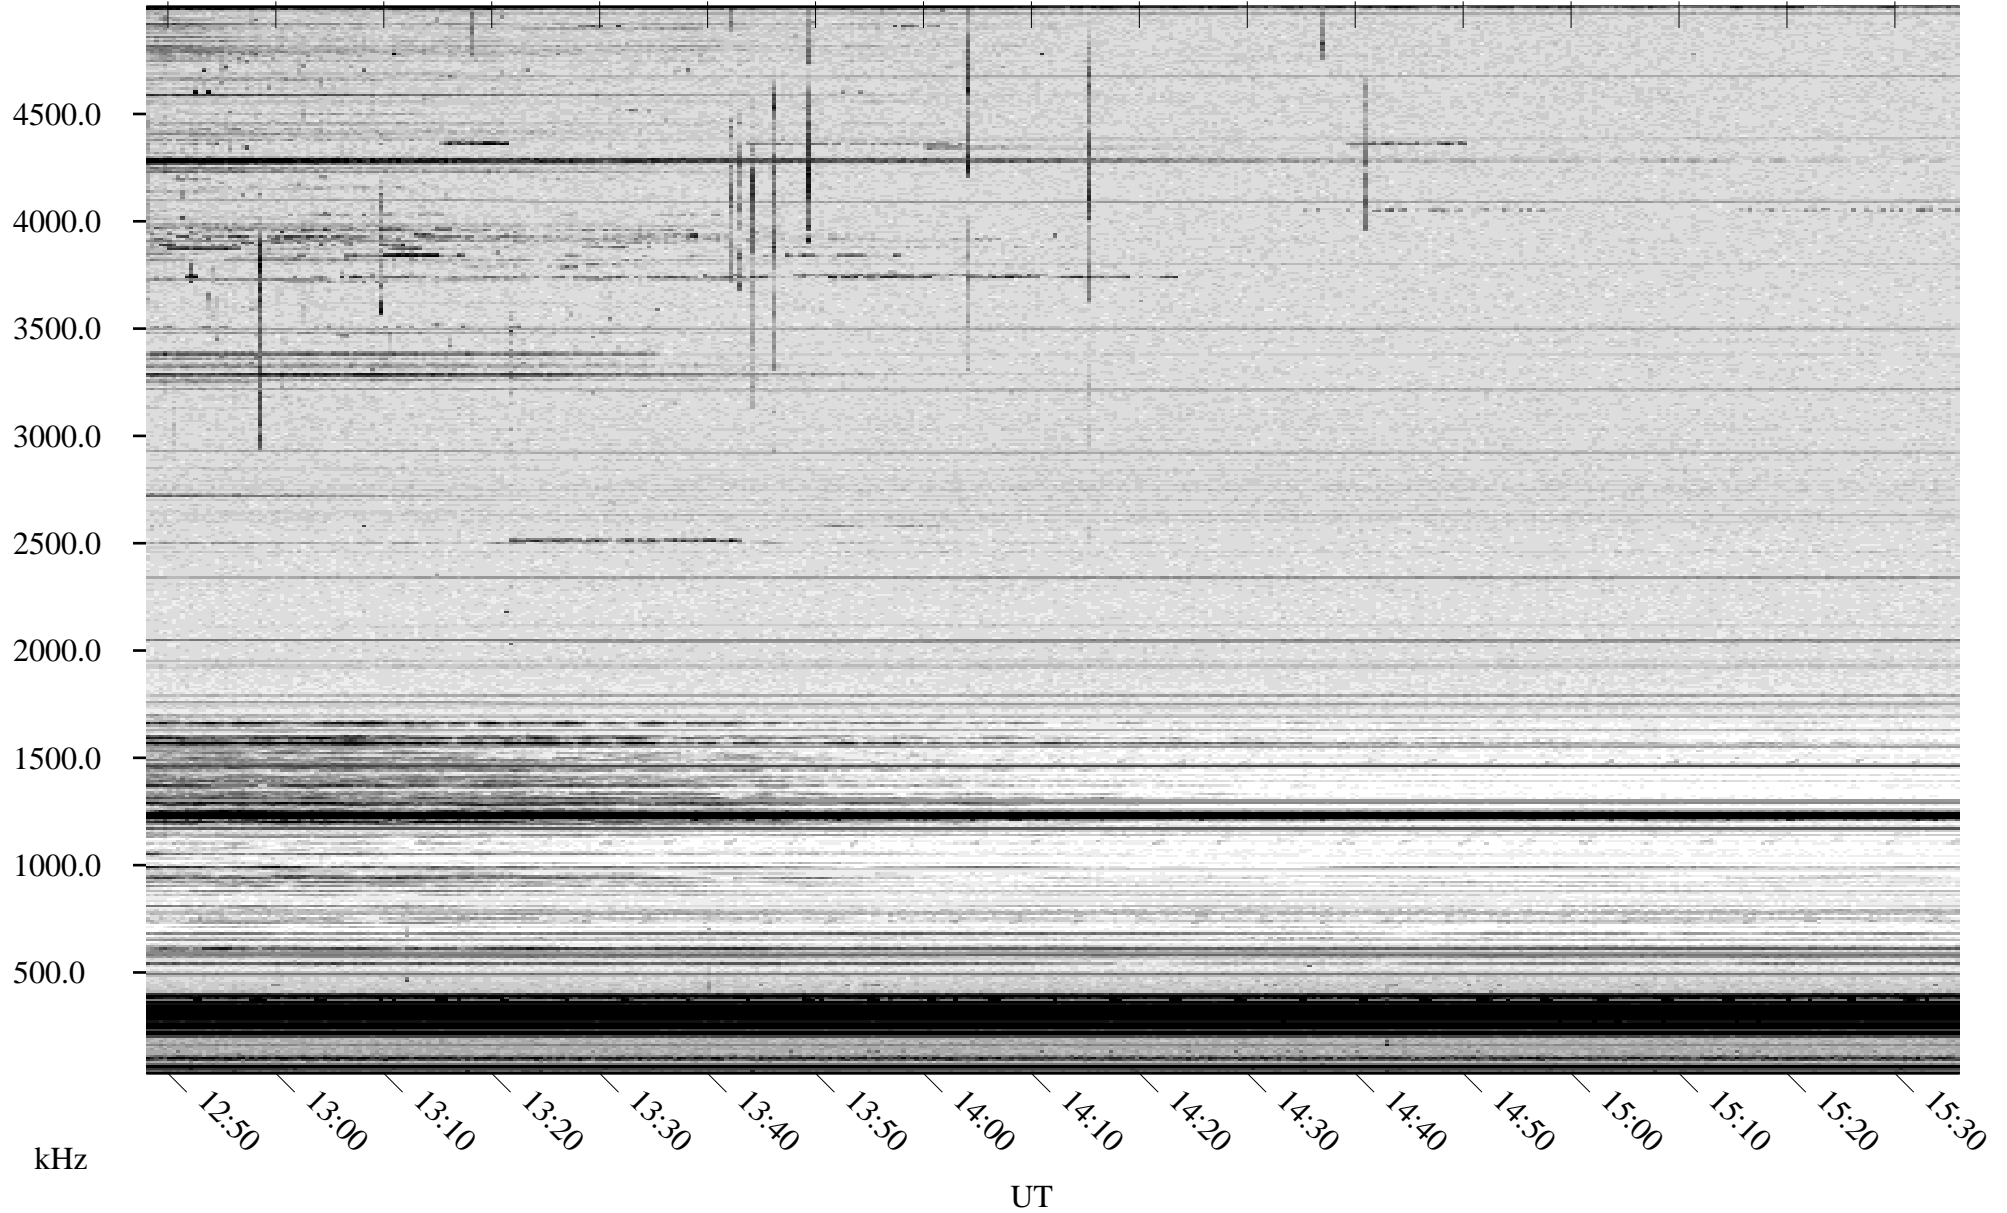

# 09/19/2009 Churchill, Manitoba

Linear Scale    Black = 161    White = 15

ch092611.r00SUm max\_12

Page 6

# 09/19/2009 Churchill, Manitoba

Linear Scale    Black = 161    White = 15

ch092611.r00SUm max\_12

Page 7