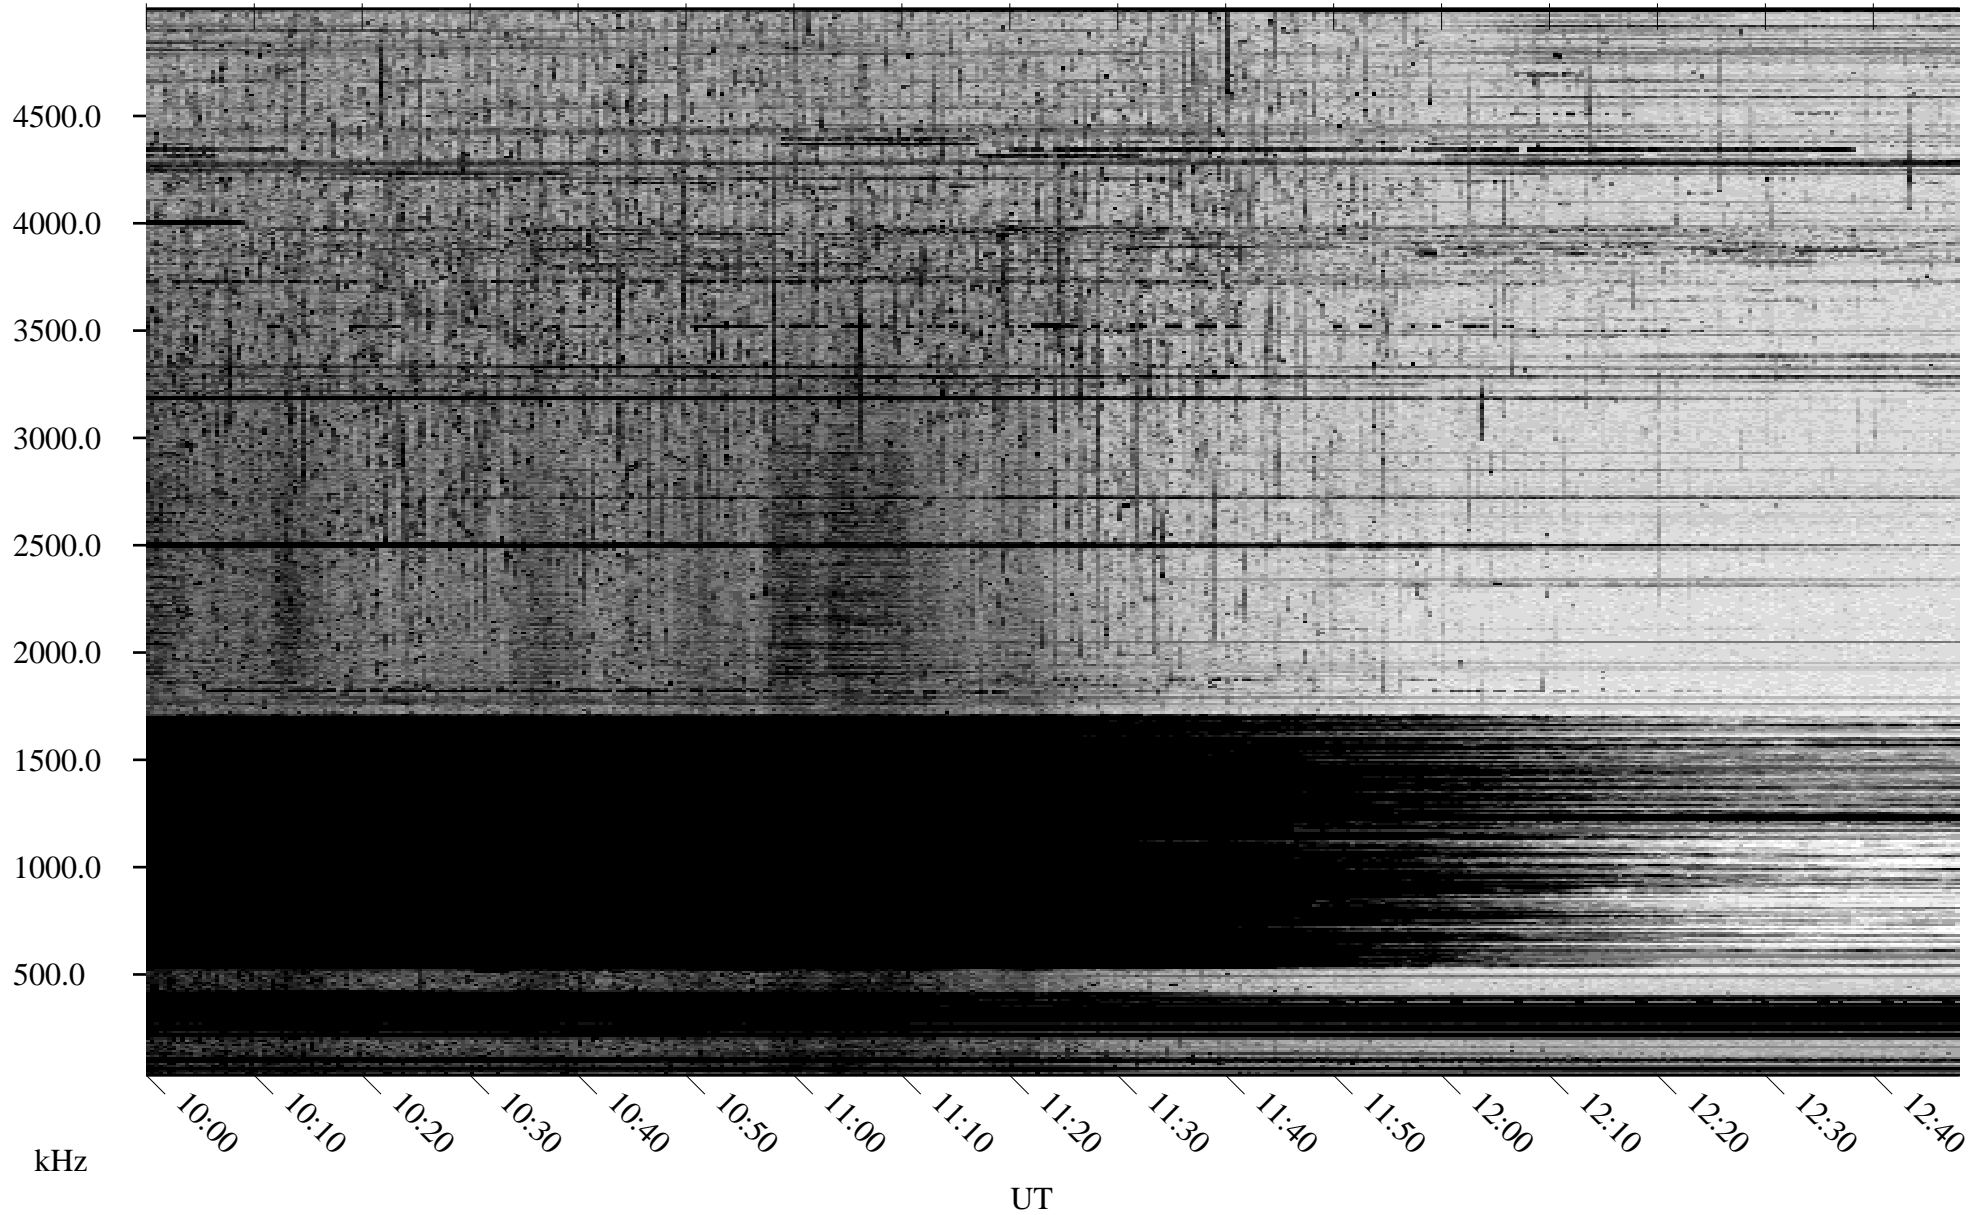

09/19/2009 Churchill, Manitoba

Linear Scale   Black = 161   White = 15

ch092611.r00SUm max_12

Page 6