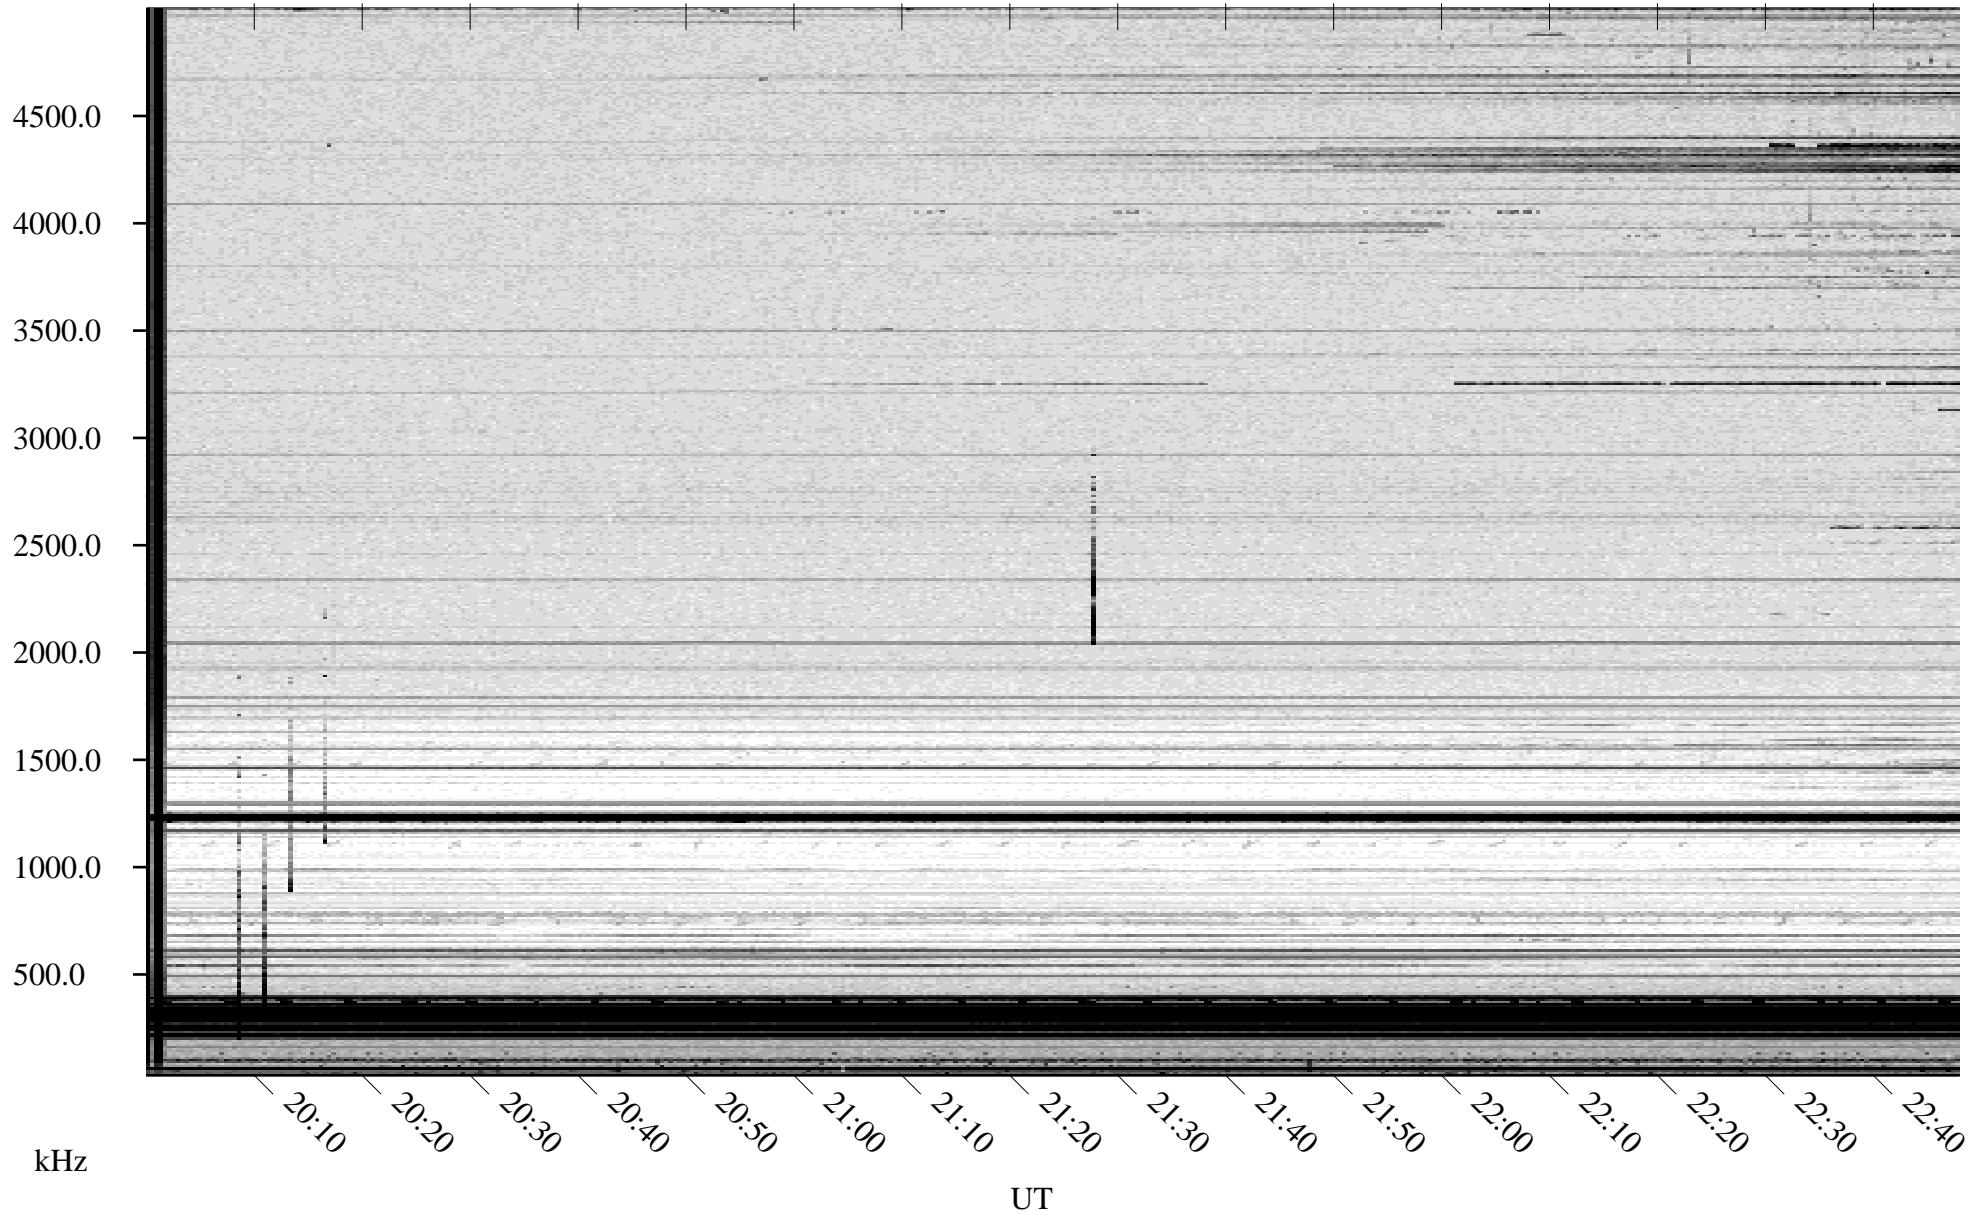

# 09/18/2009 Churchill, Manitoba

Linear Scale    Black = 161    White = 15

ch092611.r00SUm max\_12

Page 1

# 09/18/2009 Churchill, Manitoba

Linear Scale    Black = 161    White = 15

ch092611.r00SUm max\_12

Page 2

# 09/19/2009 Churchill, Manitoba

Linear Scale    Black = 161    White = 15

ch092611.r00SUm max\_12

Page 3

# 09/19/2009 Churchill, Manitoba

Linear Scale    Black = 161    White = 15

ch092611.r00SUm max\_12

Page 4