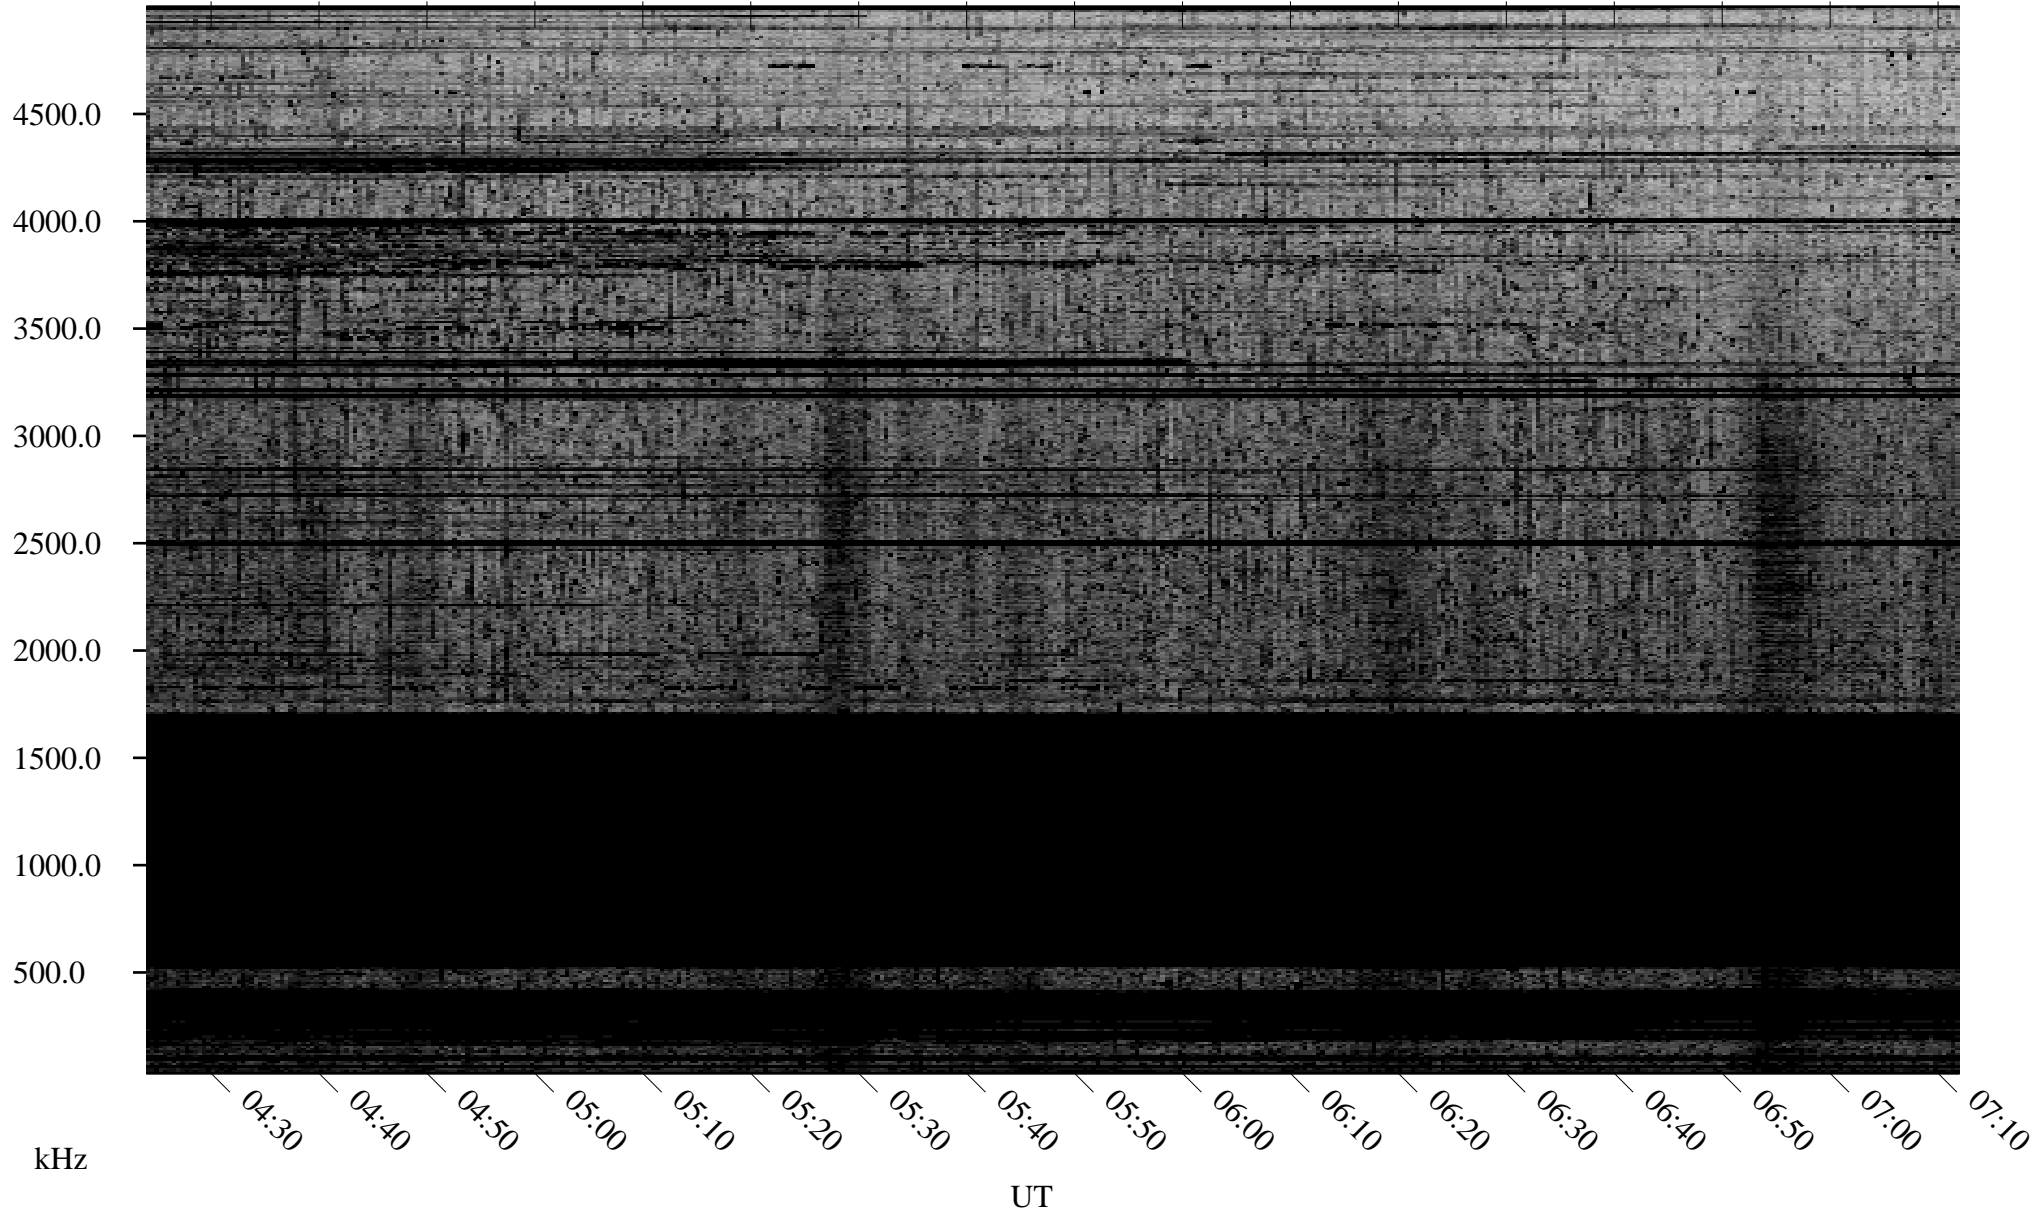

# 09/18/2009 Churchill, Manitoba

Linear Scale    Black = 161    White = 15

ch092611.r00SUm max\_12

Page 1

# 09/19/2009 Churchill, Manitoba

Linear Scale    Black = 161    White = 15

ch092611.r00SUm max\_12

Page 3

# 09/19/2009 Churchill, Manitoba

Linear Scale    Black = 161    White = 15

ch092611.r00SUm max\_12

Page 4