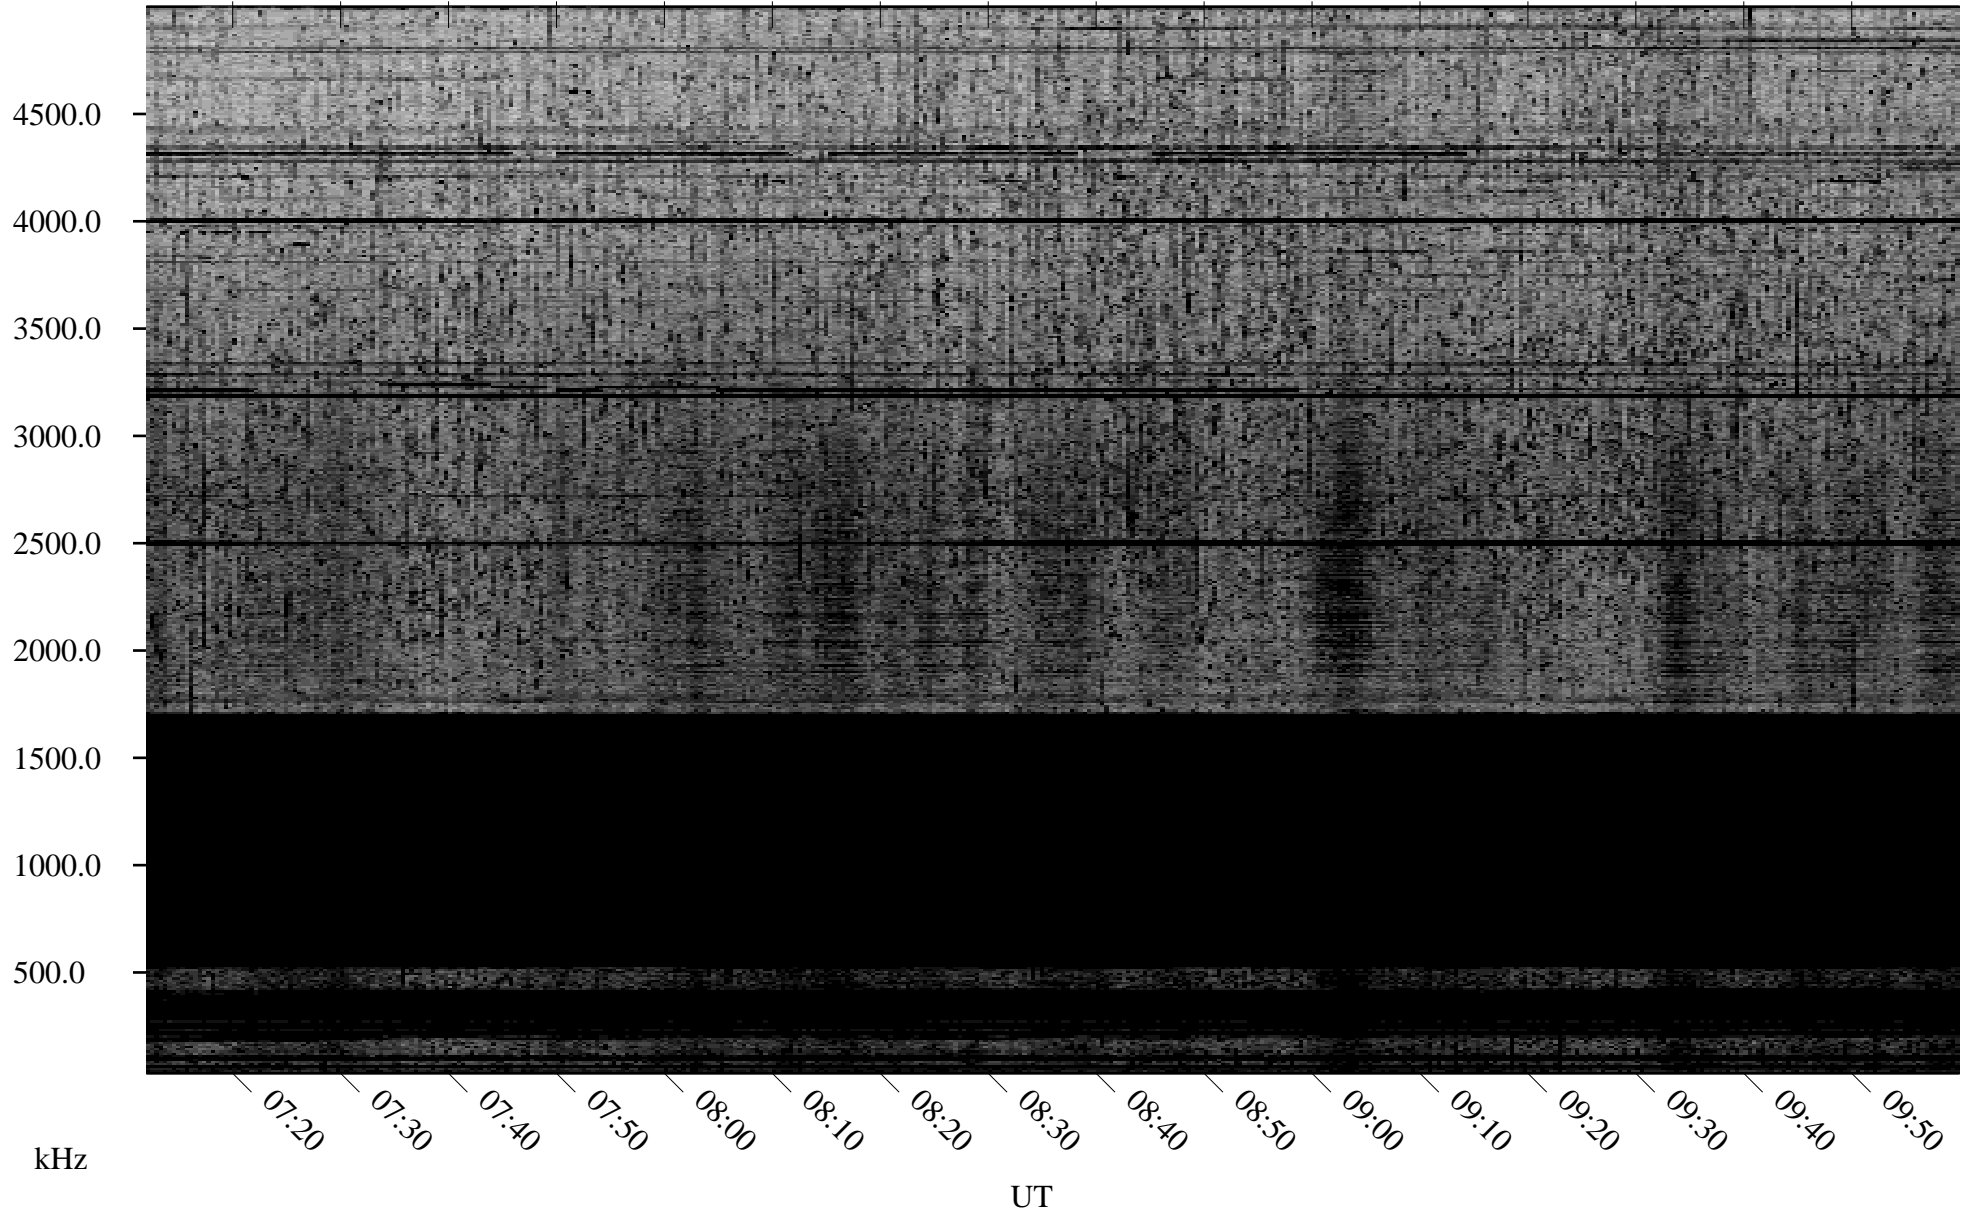

# 09/19/2009 Churchill, Manitoba

Linear Scale    Black = 161    White = 15

ch092611.r00SUm max\_12

Page 4

# 09/19/2009 Churchill, Manitoba

Linear Scale    Black = 161    White = 15

ch092611.r00SUm max\_12

Page 5