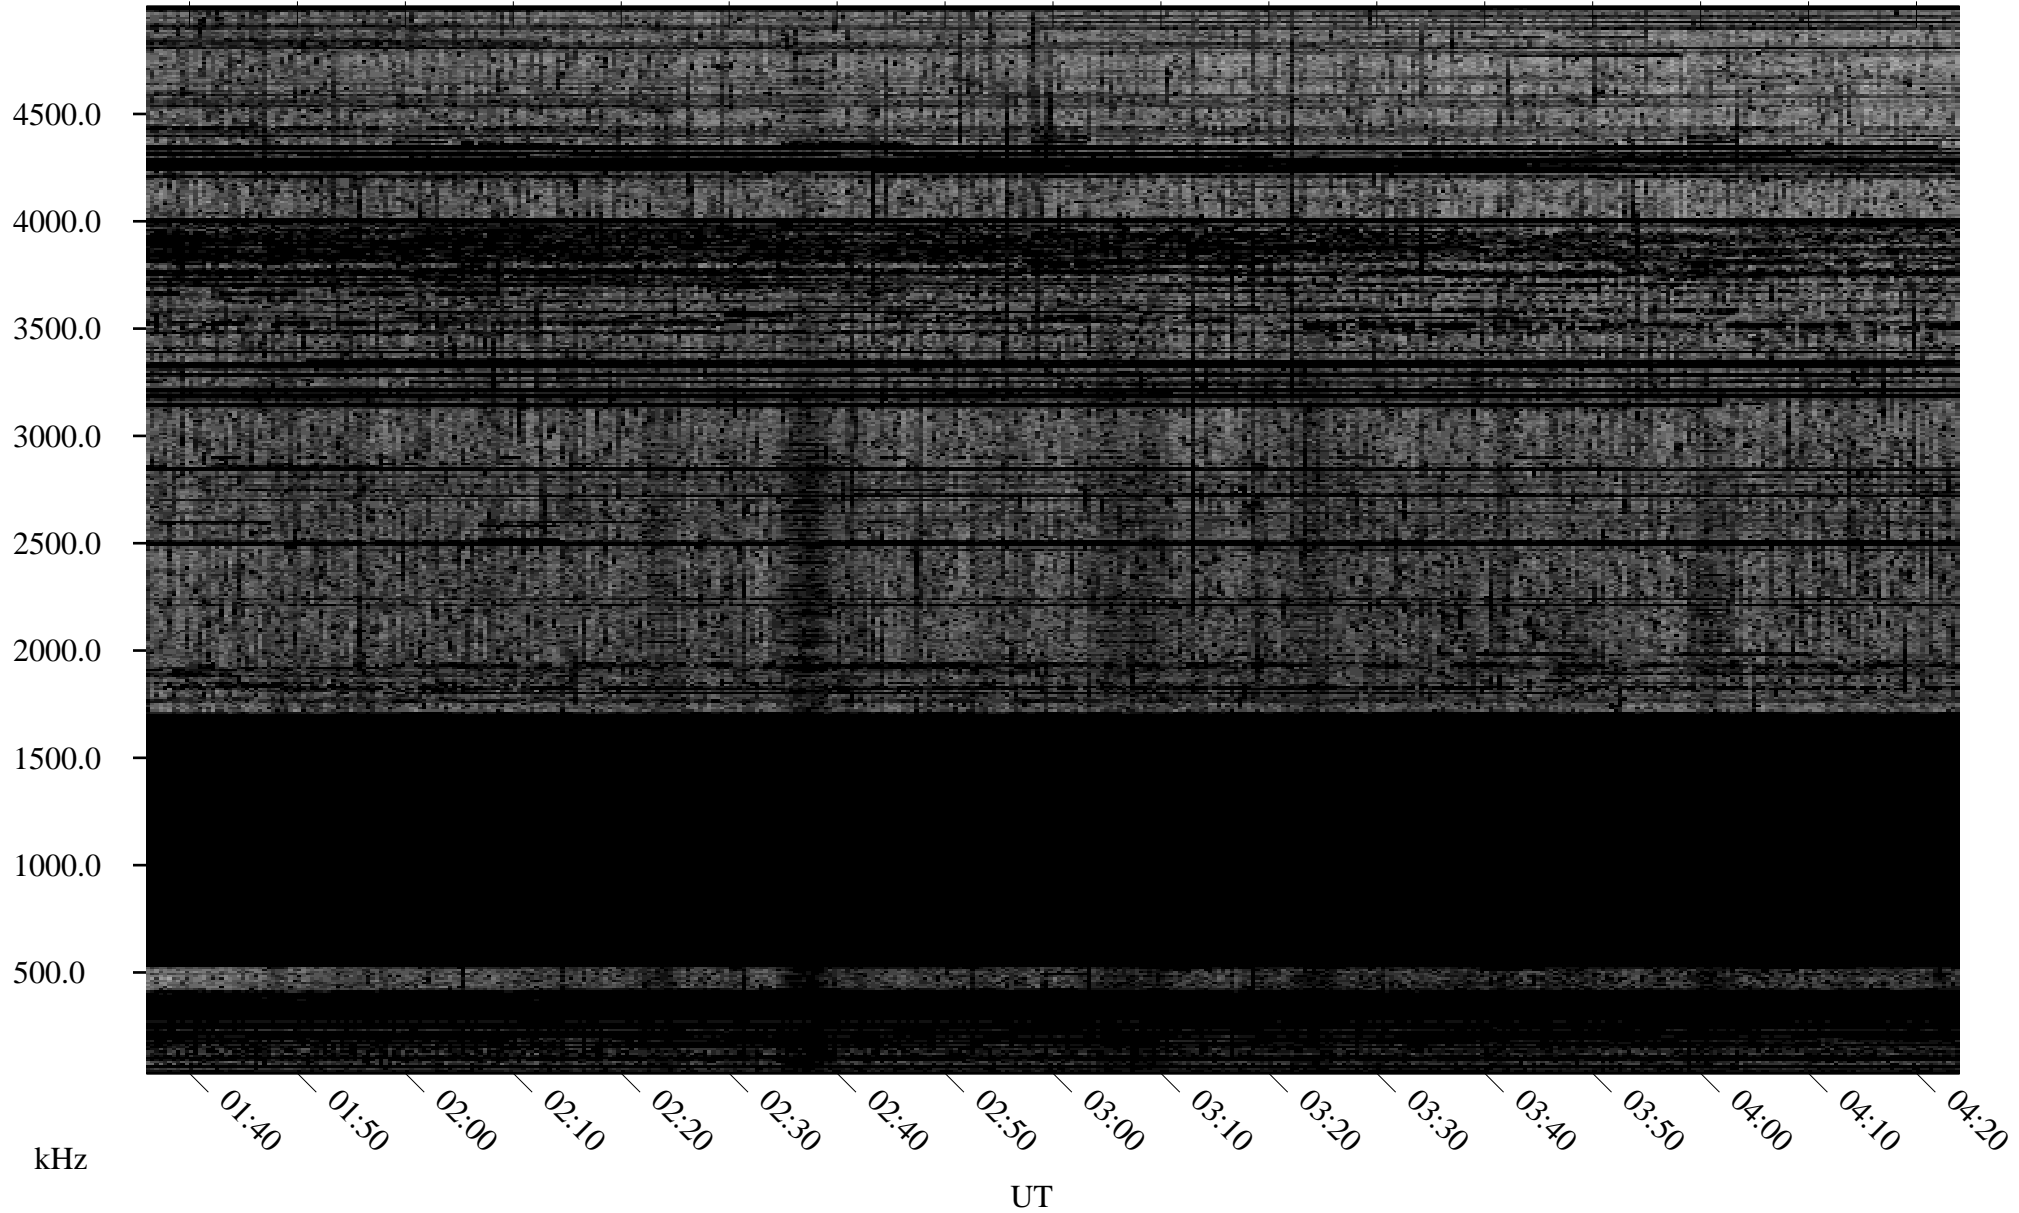

# 09/18/2009 Churchill, Manitoba

Linear Scale    Black = 161    White = 15

ch092611.r00SUm max\_12

Page 1

# 09/18/2009 Churchill, Manitoba

Linear Scale    Black = 161    White = 15

ch092611.r00SUm max\_12

Page 2

# 09/19/2009 Churchill, Manitoba

Linear Scale    Black = 161    White = 15

ch092611.r00SUm max\_12

Page 3

# 09/19/2009 Churchill, Manitoba

Linear Scale    Black = 161    White = 15

ch092611.r00SUm max\_12

Page 4