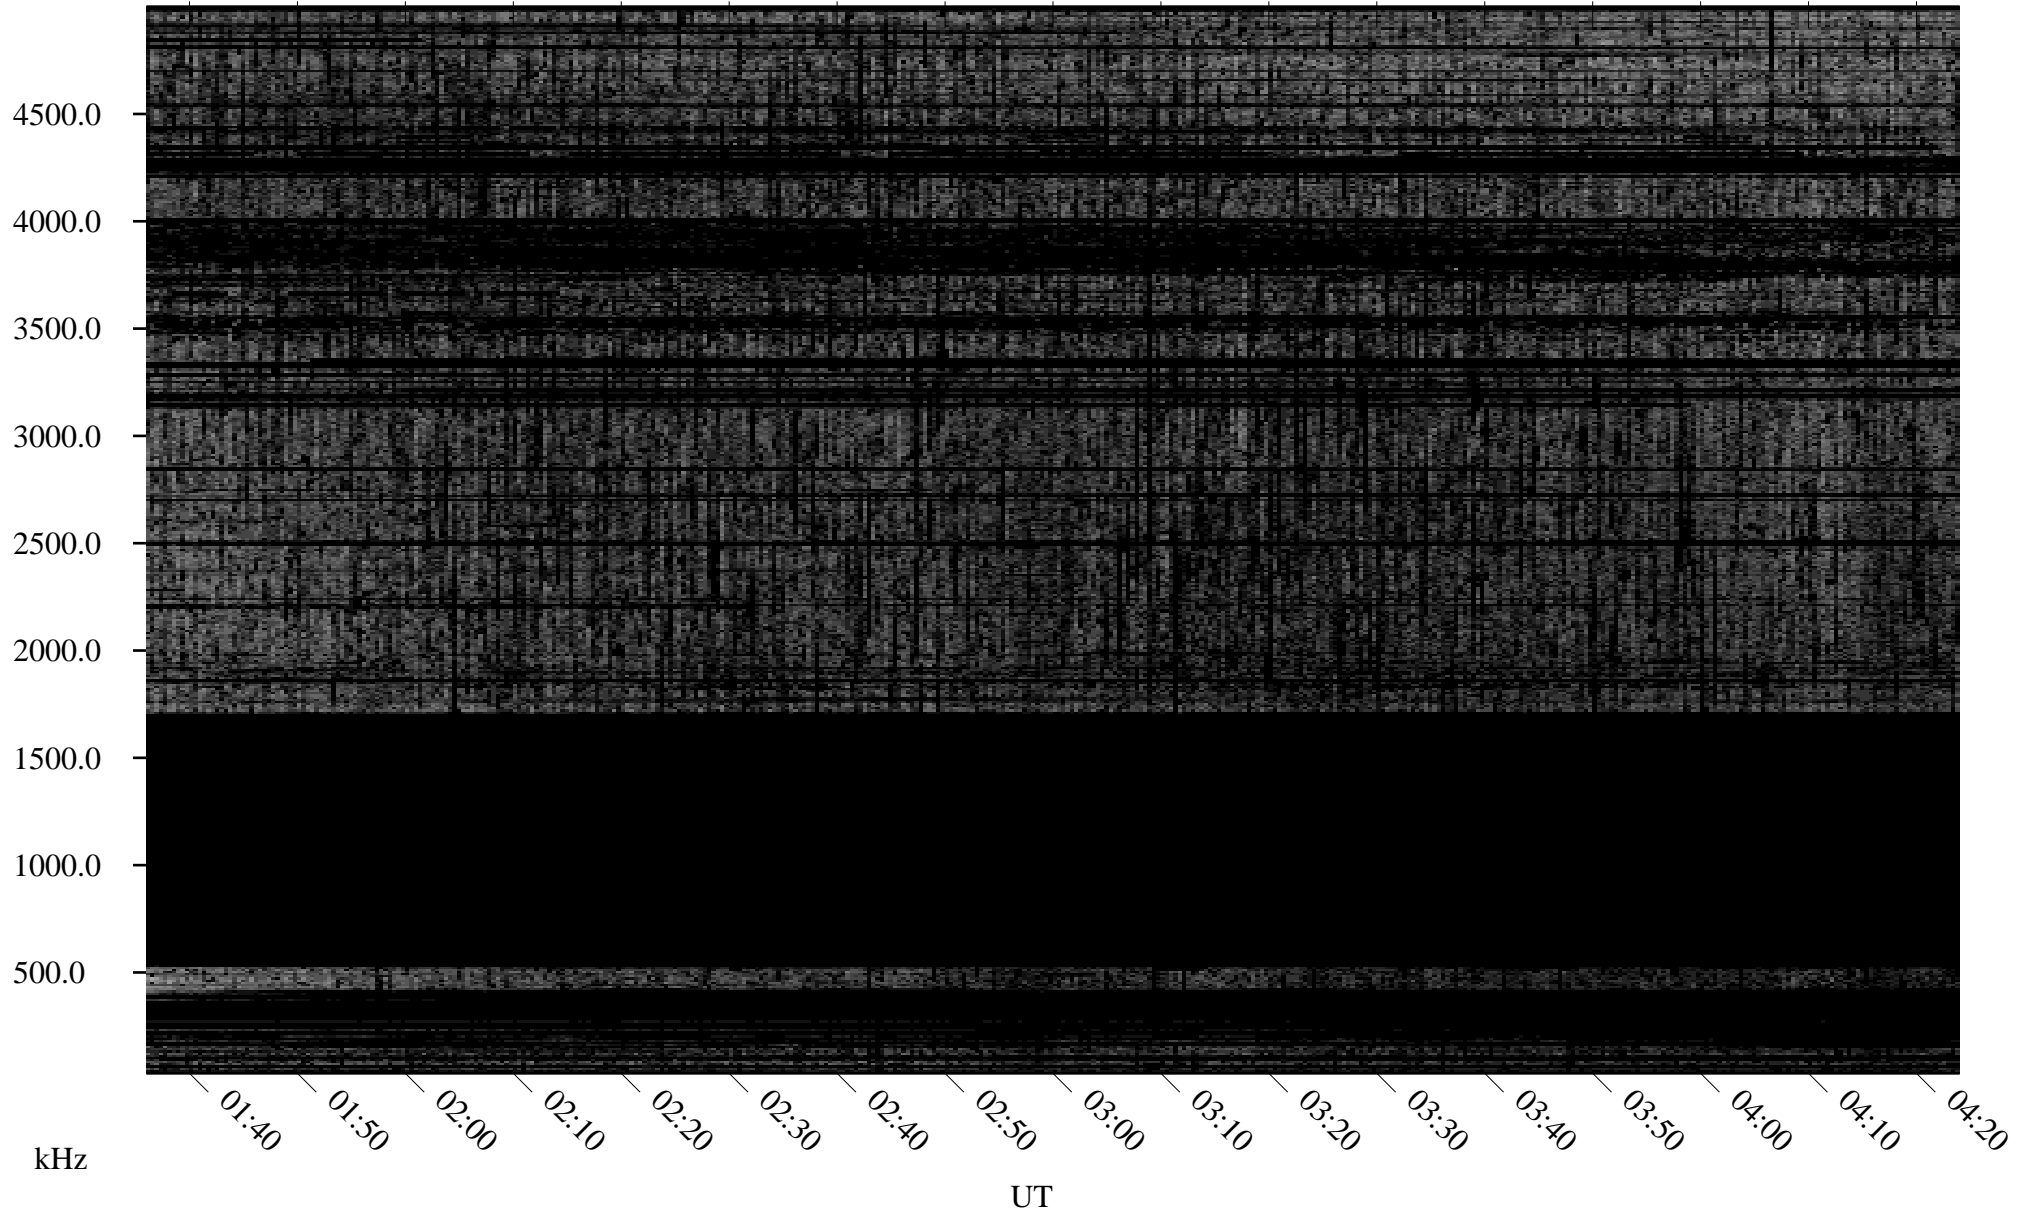

09/19/2009 Churchill, Manitoba

Linear Scale Black = 161 White = 15

ch09262l.r00SUm max_12

Page 1

09/19/2009 Churchill, Manitoba

Linear Scale Black = 161 White = 15

ch09262l.r00SUm max_12

Page 2

09/20/2009 Churchill, Manitoba

Linear Scale Black = 161 White = 15

ch09262l.r00SUm max_12

Page 3

09/20/2009 Churchill, Manitoba

Linear Scale Black = 161 White = 15

ch09262l.r00SUm max_12

Page 4

09/20/2009 Churchill, Manitoba

Linear Scale Black = 161 White = 15

ch09262l.r00SUm max_12

Page 5

09/20/2009 Churchill, Manitoba

Linear Scale Black = 161 White = 15

ch09262l.r00SUm max_12

Page 6

09/20/2009 Churchill, Manitoba

Linear Scale Black = 161 White = 15

ch09262l.r00SUm max_12

Page 7

09/20/2009 Churchill, Manitoba

Linear Scale Black = 161 White = 15

ch09262l.r00SUm max_12

Page 8