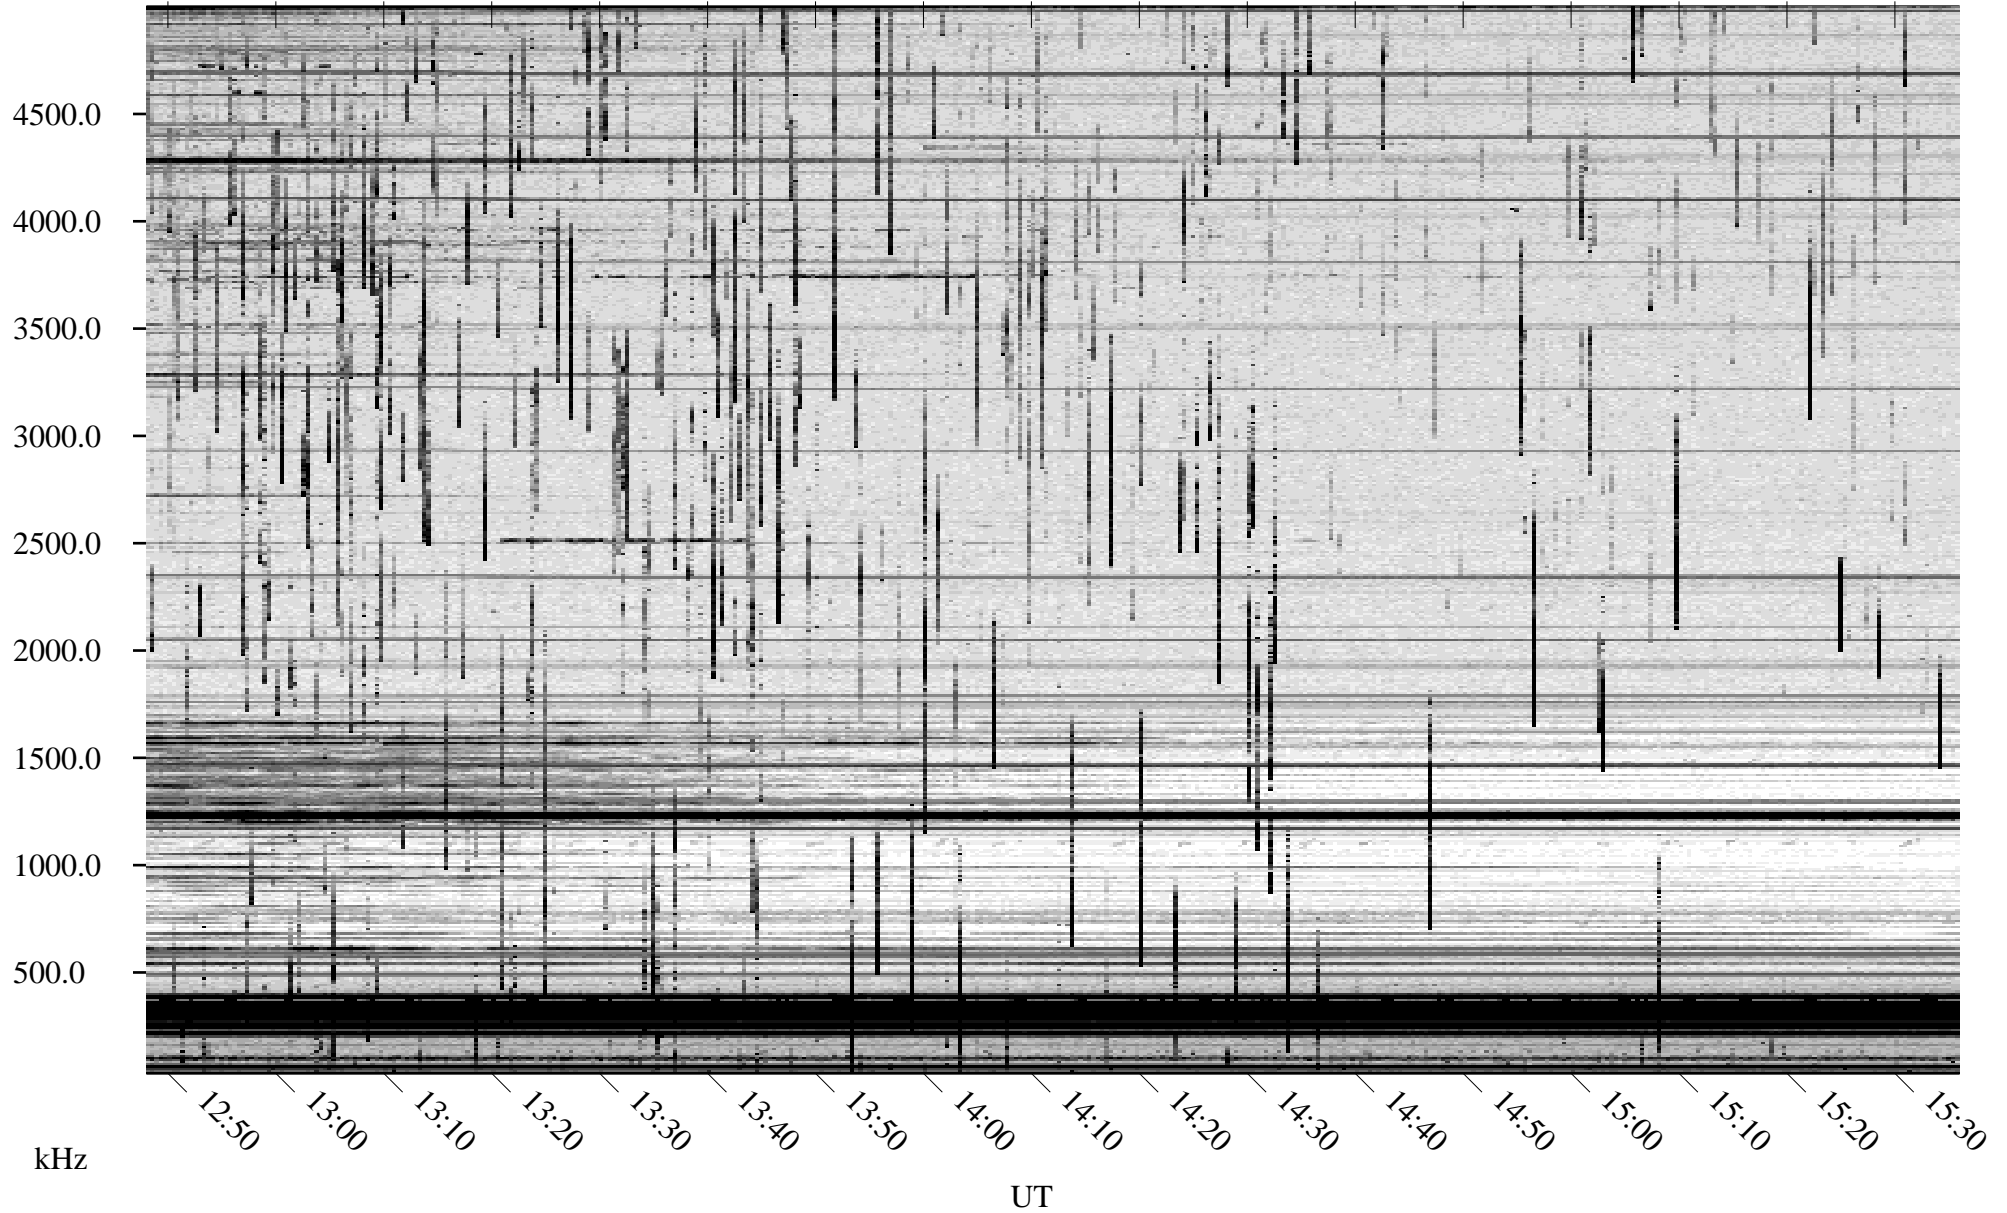

09/19/2009 Churchill, Manitoba

Linear Scale Black = 161 White = 15

ch09262l.r00SUm max_12

Page 1

09/19/2009 Churchill, Manitoba

Linear Scale Black = 161 White = 15

ch09262l.r00SUm max_12

Page 2

09/20/2009 Churchill, Manitoba

Linear Scale Black = 161 White = 15

ch09262l.r00SUm max_12

Page 3

09/20/2009 Churchill, Manitoba

Linear Scale Black = 161 White = 15

ch09262l.r00SUm max_12

Page 4

09/20/2009 Churchill, Manitoba

Linear Scale Black = 161 White = 15

ch09262l.r00SUm max_12

Page 5

09/20/2009 Churchill, Manitoba

Linear Scale Black = 161 White = 15

ch09262l.r00SUm max_12

Page 6

09/20/2009 Churchill, Manitoba

Linear Scale Black = 161 White = 15

ch09262l.r00SUm max_12

Page 7

09/20/2009 Churchill, Manitoba

Linear Scale Black = 161 White = 15

ch09262l.r00SUm max_12

Page 8