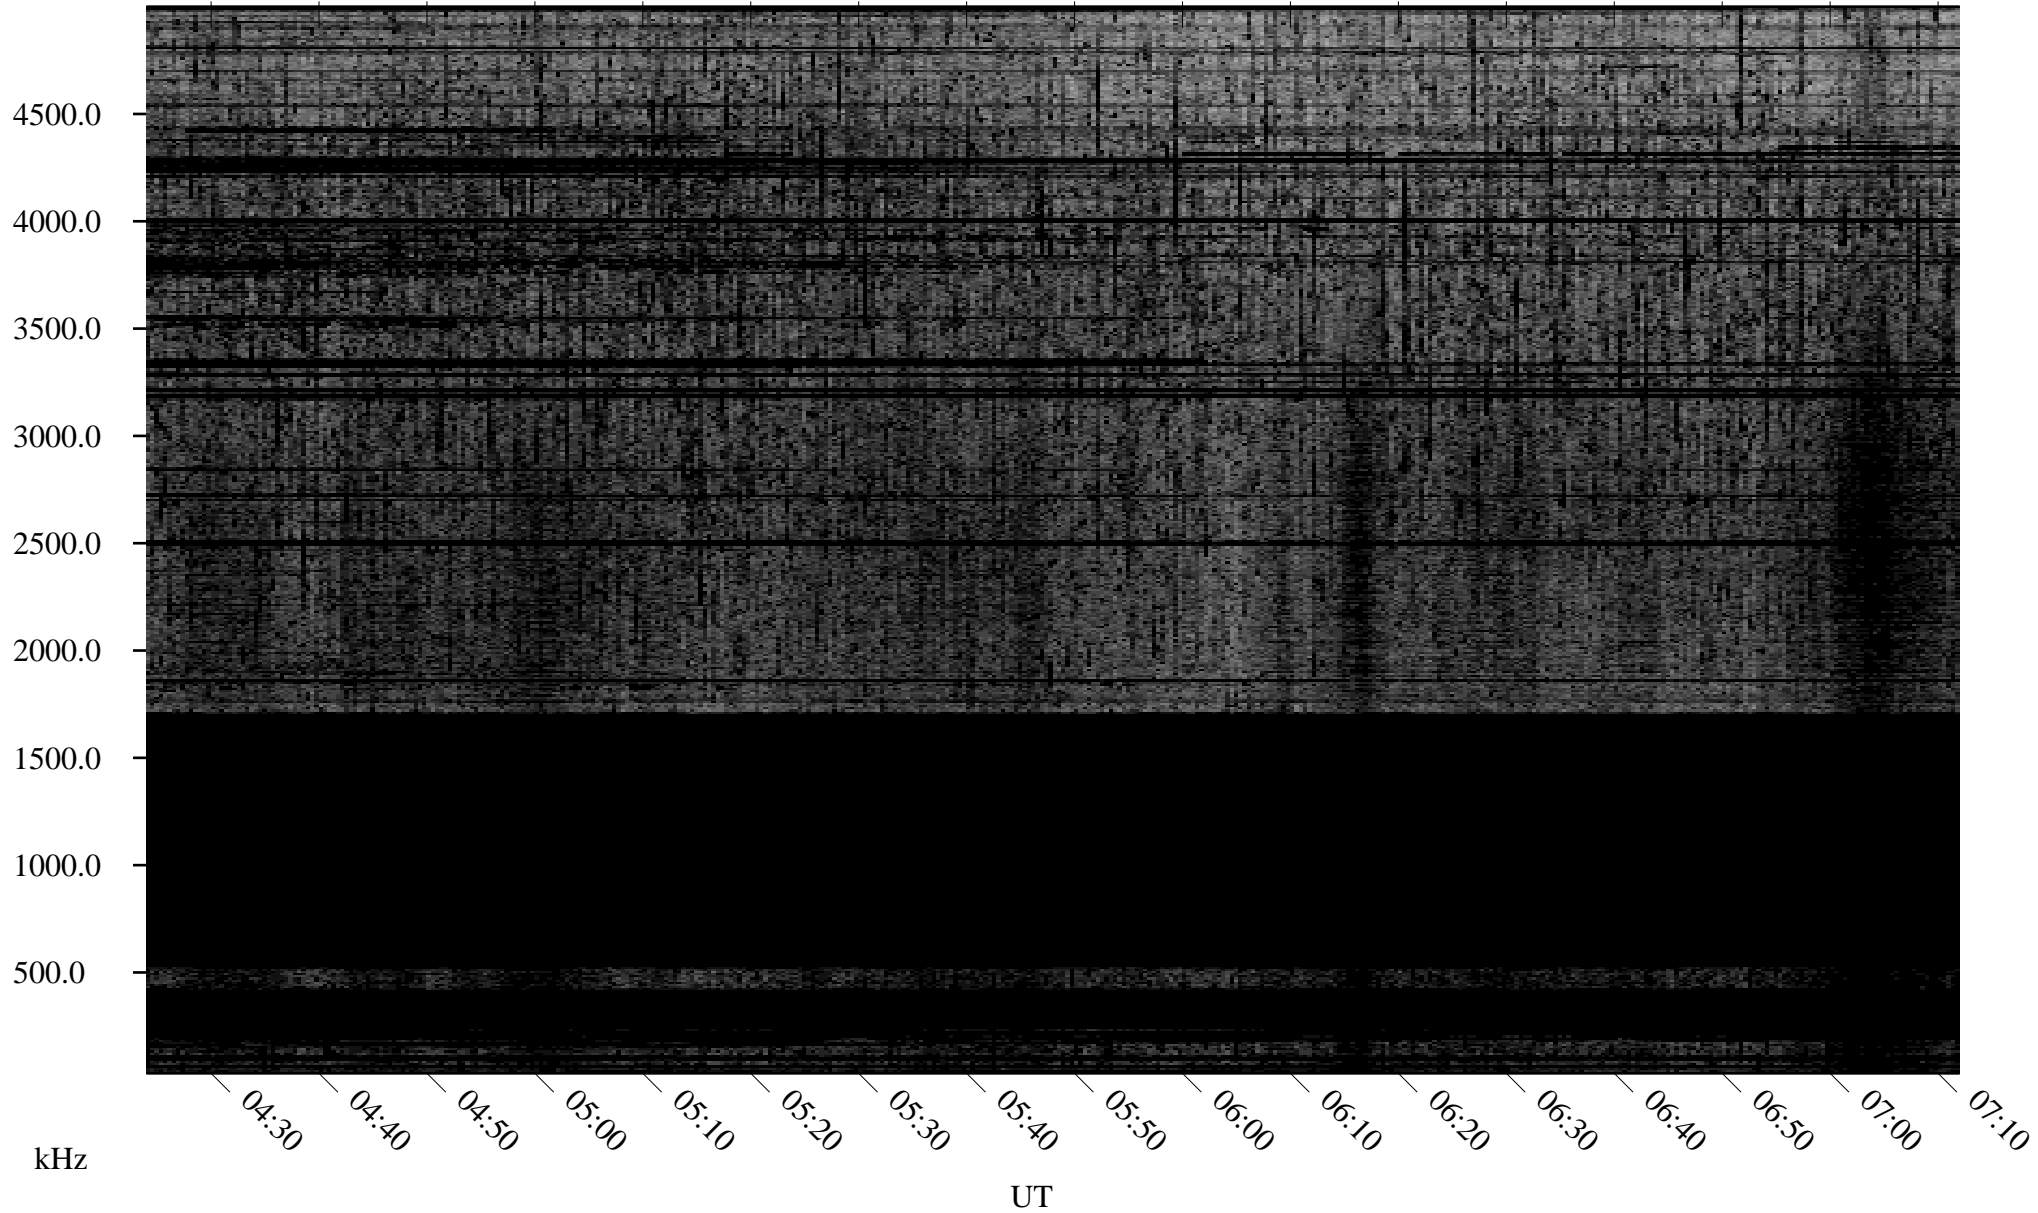

09/19/2009 Churchill, Manitoba

Linear Scale Black = 161 White = 15

ch09262l.r00SUm max_12

Page 1

09/19/2009 Churchill, Manitoba

Linear Scale Black = 161 White = 15

ch09262l.r00SUm max_12

Page 2

09/20/2009 Churchill, Manitoba

Linear Scale Black = 161 White = 15

ch09262l.r00SUm max_12

Page 3

09/20/2009 Churchill, Manitoba

Linear Scale Black = 161 White = 15

ch09262l.r00SUm max_12

Page 4

09/20/2009 Churchill, Manitoba

Linear Scale Black = 161 White = 15

ch09262l.r00SUm max_12

Page 5

09/20/2009 Churchill, Manitoba

Linear Scale Black = 161 White = 15

ch09262l.r00SUm max_12

Page 6

09/20/2009 Churchill, Manitoba

Linear Scale Black = 161 White = 15

ch09262l.r00SUm max_12

Page 7

09/20/2009 Churchill, Manitoba

Linear Scale Black = 161 White = 15

ch09262l.r00SUm max_12

Page 8