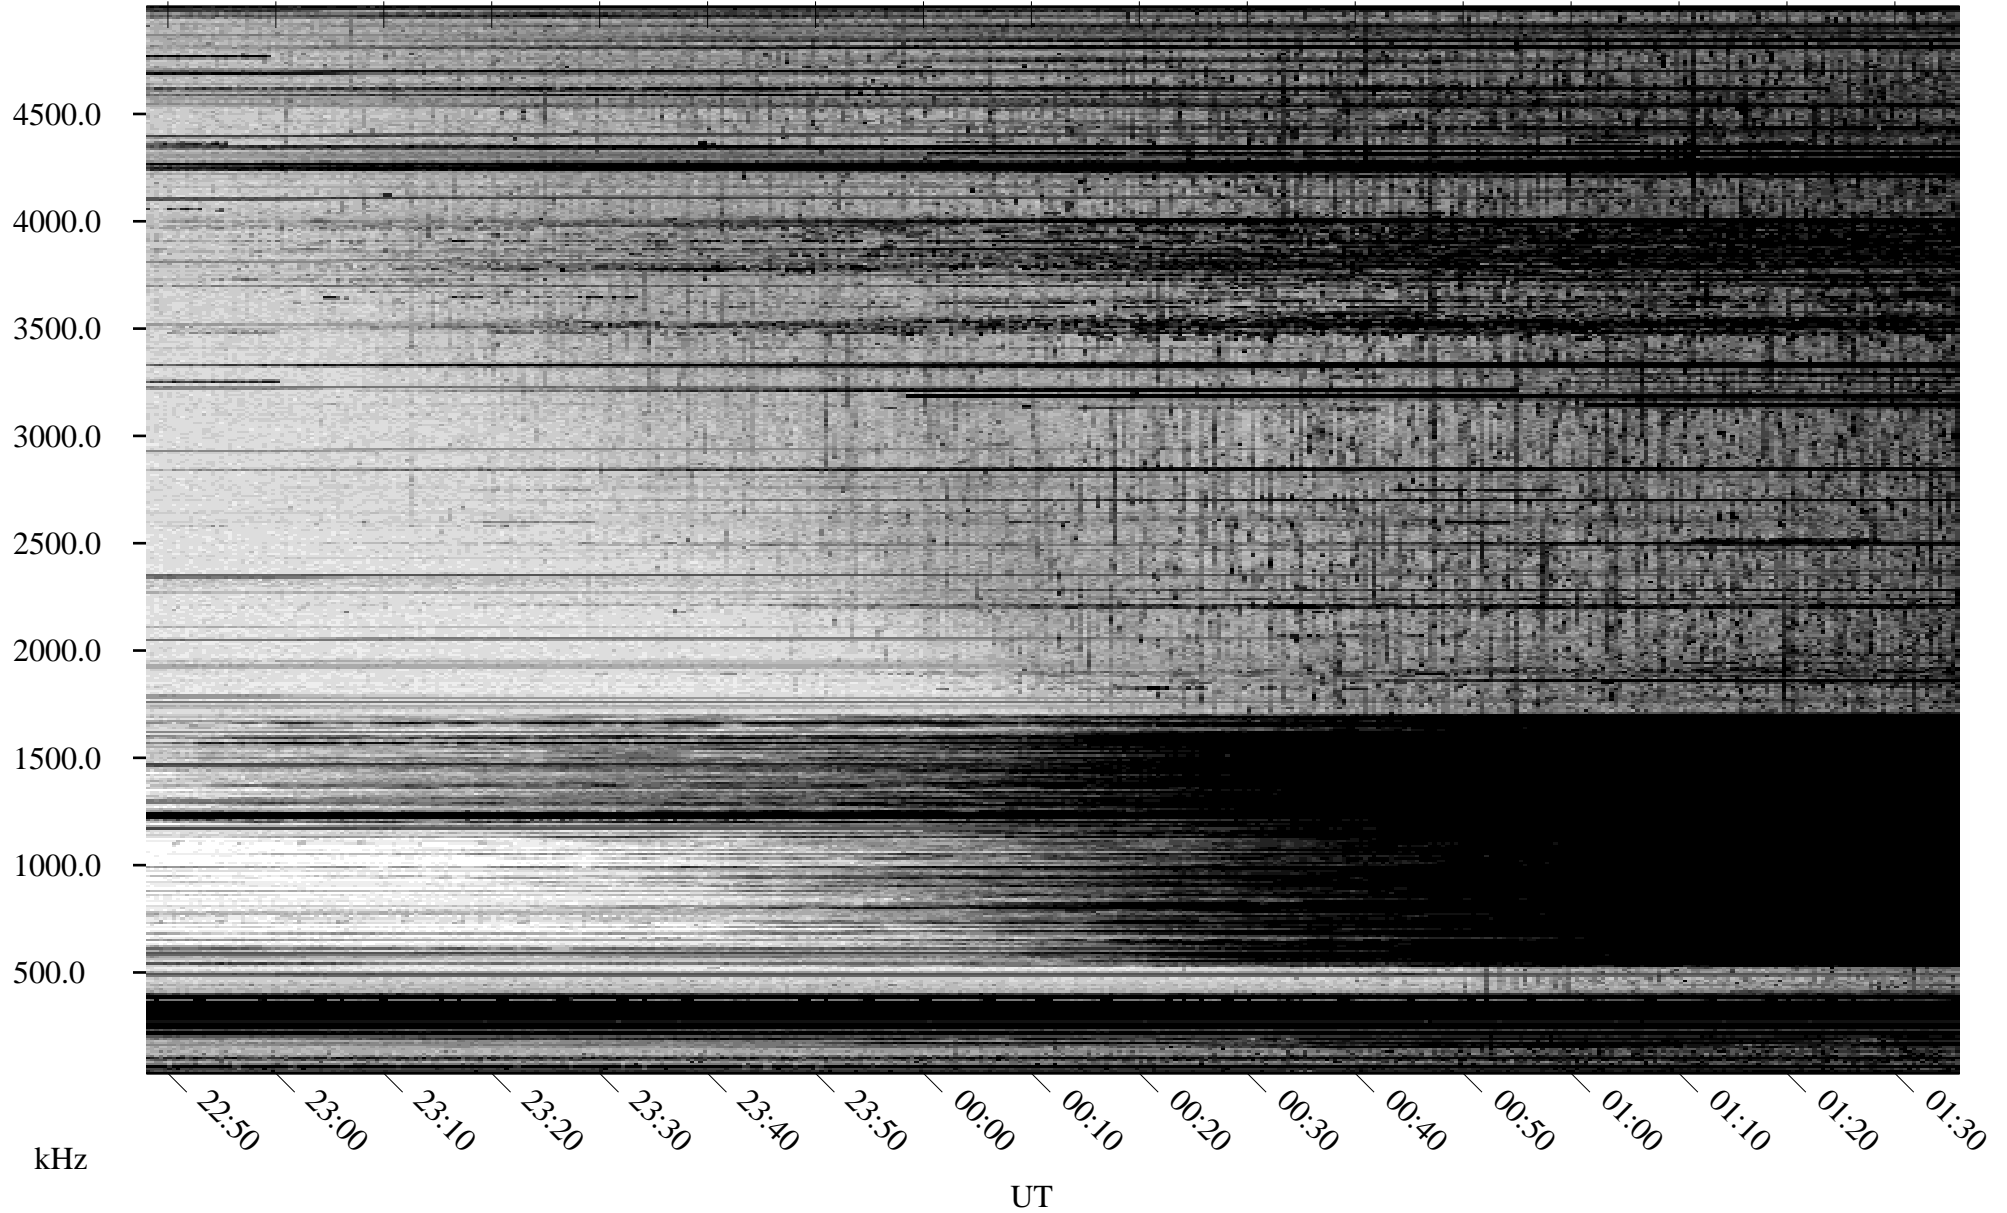

09/19/2009 Churchill, Manitoba

Linear Scale Black = 161 White = 15

ch09262l.r00SUm max_12

Page 1

09/19/2009 Churchill, Manitoba

Linear Scale Black = 161 White = 15

ch09262l.r00SUm max_12

Page 2

09/20/2009 Churchill, Manitoba

Linear Scale Black = 161 White = 15

ch09262l.r00SUm max_12

Page 3

09/20/2009 Churchill, Manitoba

Linear Scale Black = 161 White = 15

ch09262l.r00SUm max_12

Page 4

09/20/2009 Churchill, Manitoba

Linear Scale Black = 161 White = 15

ch09262l.r00SUm max_12

Page 5

09/20/2009 Churchill, Manitoba

Linear Scale Black = 161 White = 15

ch09262l.r00SUm max_12

Page 6

09/20/2009 Churchill, Manitoba

Linear Scale Black = 161 White = 15

ch09262l.r00SUm max_12

Page 7

09/20/2009 Churchill, Manitoba

Linear Scale Black = 161 White = 15

ch09262l.r00SUm max_12

Page 8