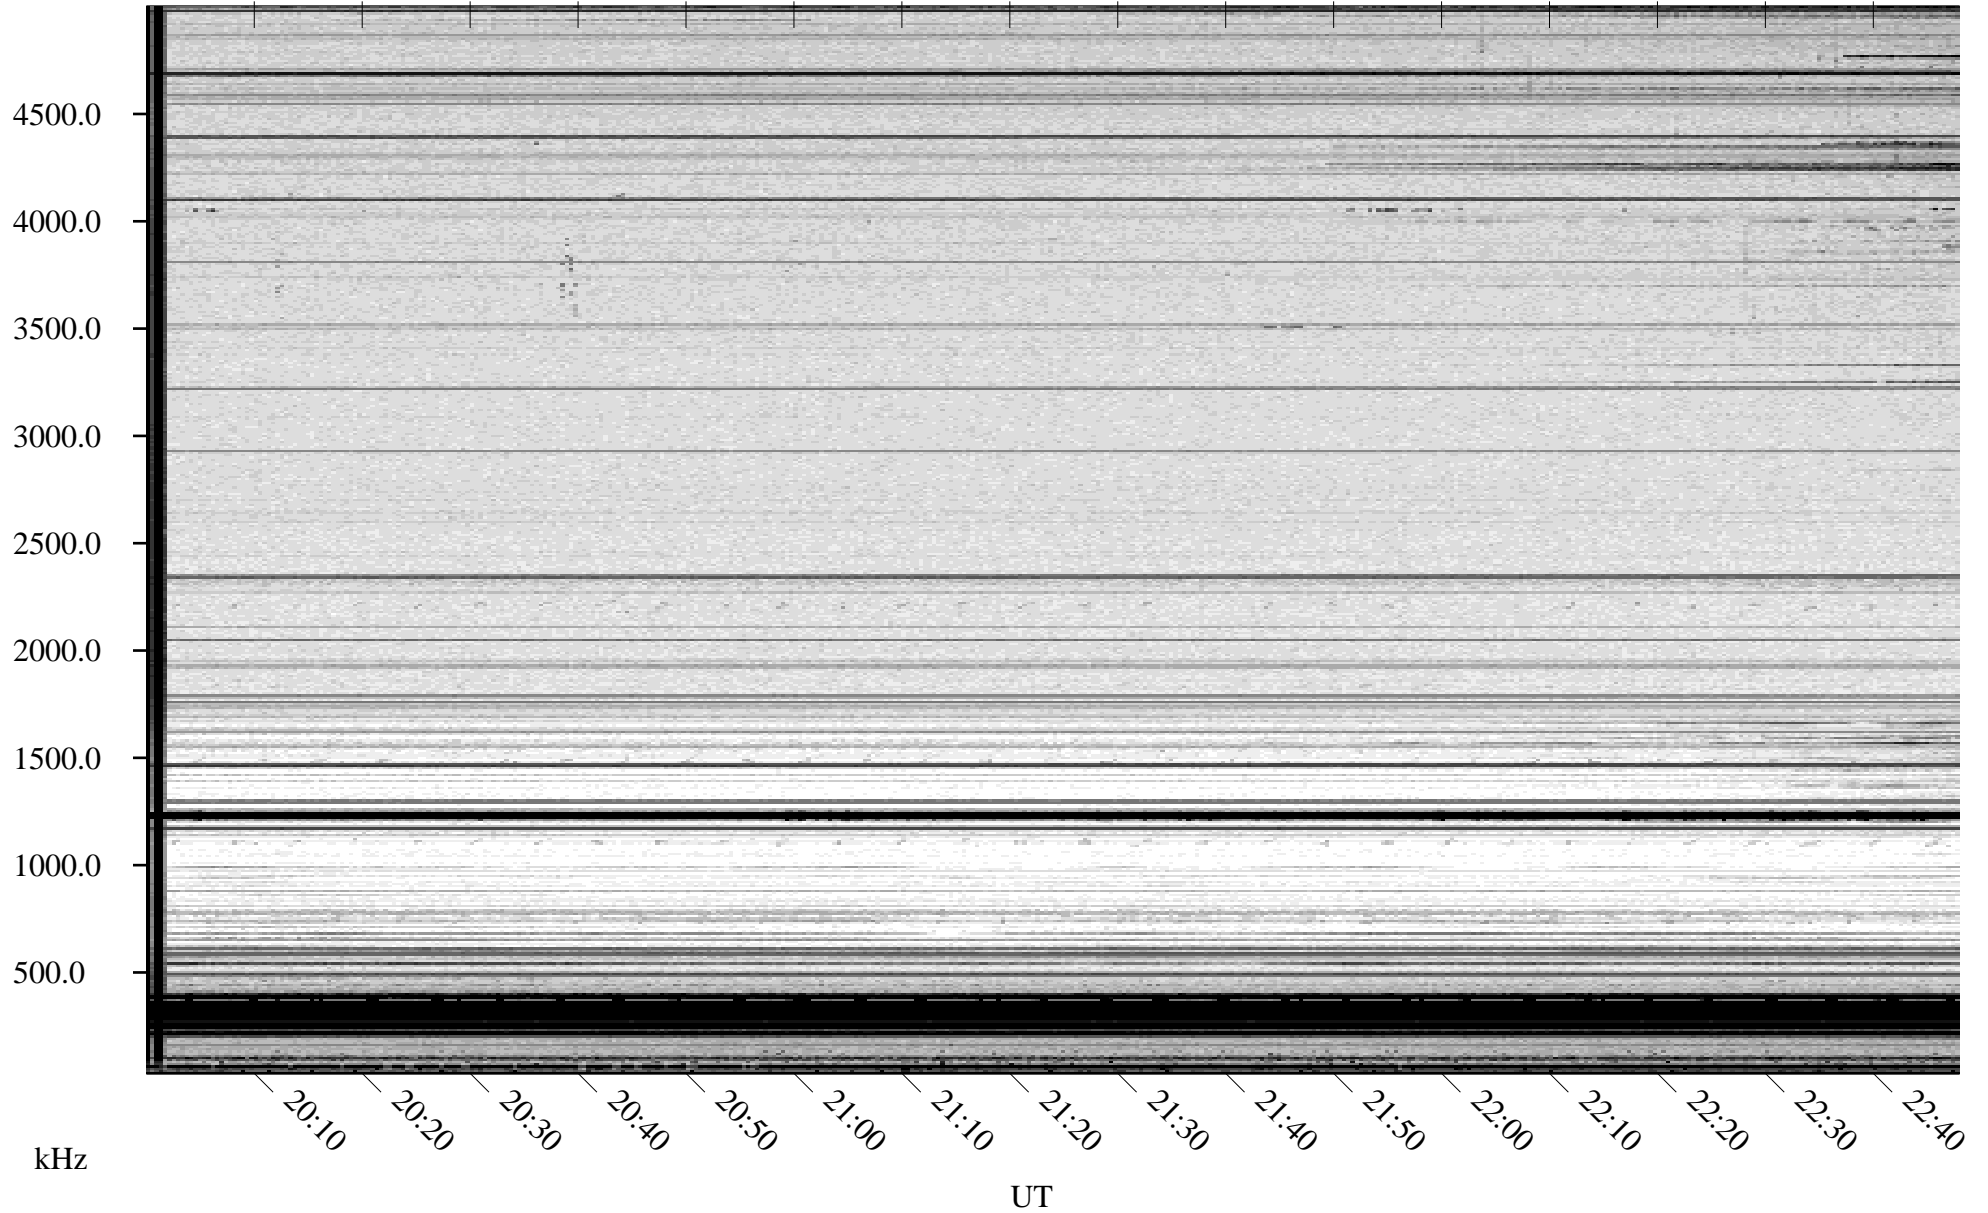

09/19/2009 Churchill, Manitoba

Linear Scale Black = 161 White = 15

ch09262l.r00SUm max_12

Page 1

09/19/2009 Churchill, Manitoba

Linear Scale Black = 161 White = 15

ch09262l.r00SUm max_12

Page 2

09/20/2009 Churchill, Manitoba

Linear Scale Black = 161 White = 15

ch09262l.r00SUm max_12

Page 3

09/20/2009 Churchill, Manitoba

Linear Scale Black = 161 White = 15

ch09262l.r00SUm max_12

Page 4

09/20/2009 Churchill, Manitoba

Linear Scale Black = 161 White = 15

ch09262l.r00SUm max_12

Page 5

09/20/2009 Churchill, Manitoba

Linear Scale Black = 161 White = 15

ch09262l.r00SUm max_12

Page 6

09/20/2009 Churchill, Manitoba

Linear Scale Black = 161 White = 15

ch09262l.r00SUm max_12

Page 7

09/20/2009 Churchill, Manitoba

Linear Scale Black = 161 White = 15

ch09262l.r00SUm max_12

Page 8