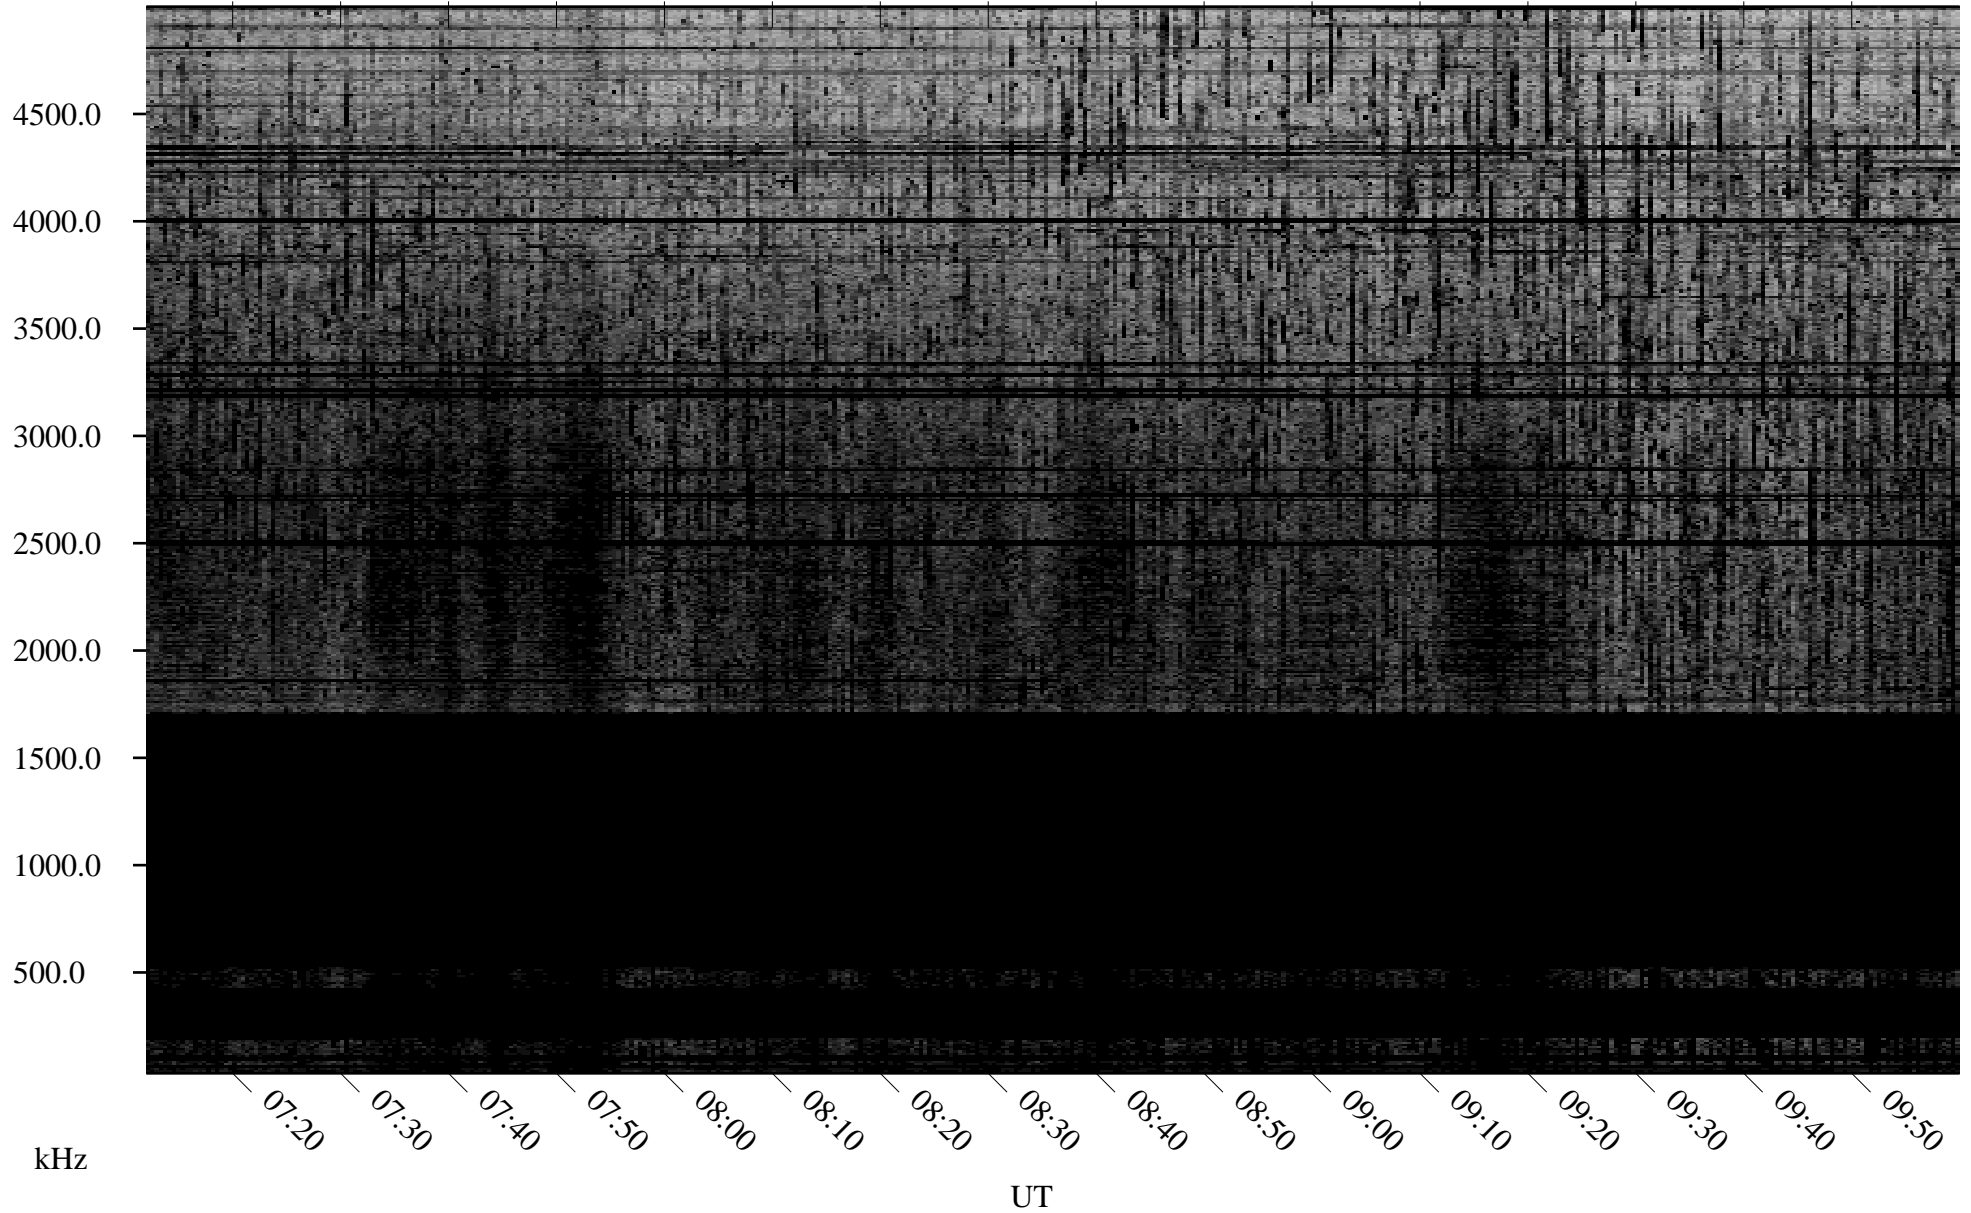

09/19/2009 Churchill, Manitoba

Linear Scale Black = 161 White = 15

ch09262l.r00SUm max_12

Page 1

09/19/2009 Churchill, Manitoba

Linear Scale Black = 161 White = 15

ch09262l.r00SUm max_12

Page 2

09/20/2009 Churchill, Manitoba

Linear Scale Black = 161 White = 15

ch09262l.r00SUm max_12

Page 3

09/20/2009 Churchill, Manitoba

Linear Scale Black = 161 White = 15

ch09262l.r00SUm max_12

Page 4

09/20/2009 Churchill, Manitoba

Linear Scale Black = 161 White = 15

ch09262l.r00SUm max_12

Page 5

09/20/2009 Churchill, Manitoba

Linear Scale Black = 161 White = 15

ch09262l.r00SUm max_12

Page 6

09/20/2009 Churchill, Manitoba

Linear Scale Black = 161 White = 15

ch09262l.r00SUm max_12

Page 7

09/20/2009 Churchill, Manitoba

Linear Scale Black = 161 White = 15

ch09262l.r00SUm max_12

Page 8