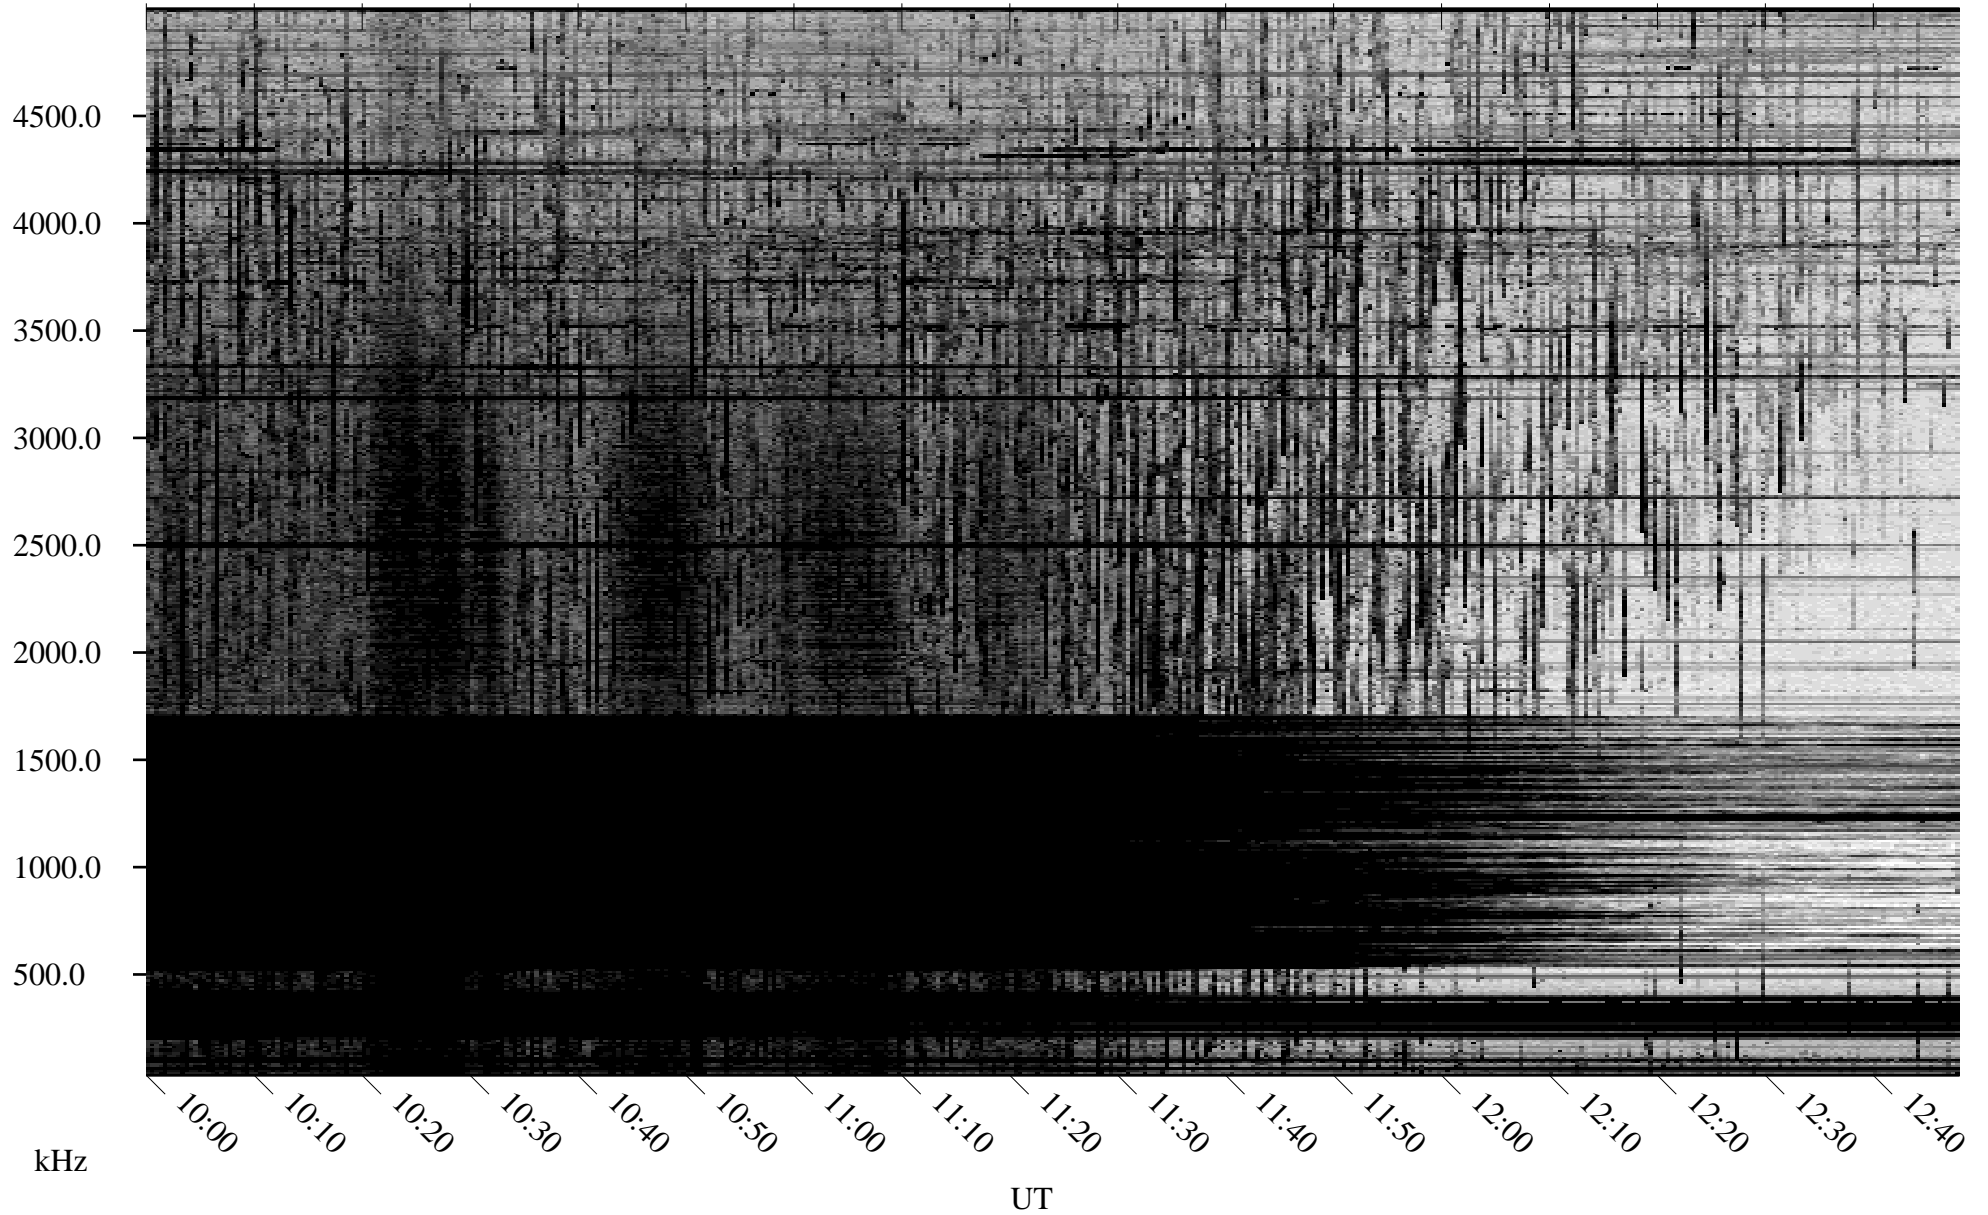

09/20/2009 Churchill, Manitoba

Linear Scale Black = 161 White = 15

ch09262l.r00SUm max_12

Page 3

09/20/2009 Churchill, Manitoba

Linear Scale Black = 161 White = 15

ch09262l.r00SUm max_12

Page 4

09/20/2009 Churchill, Manitoba

Linear Scale Black = 161 White = 15

ch09262l.r00SUm max_12

Page 5

09/20/2009 Churchill, Manitoba

Linear Scale Black = 161 White = 15

ch09262l.r00SUm max_12

Page 6

09/20/2009 Churchill, Manitoba

Linear Scale Black = 161 White = 15

ch09262l.r00SUm max_12

Page 7

09/20/2009 Churchill, Manitoba

Linear Scale Black = 161 White = 15

ch09262l.r00SUm max_12

Page 8