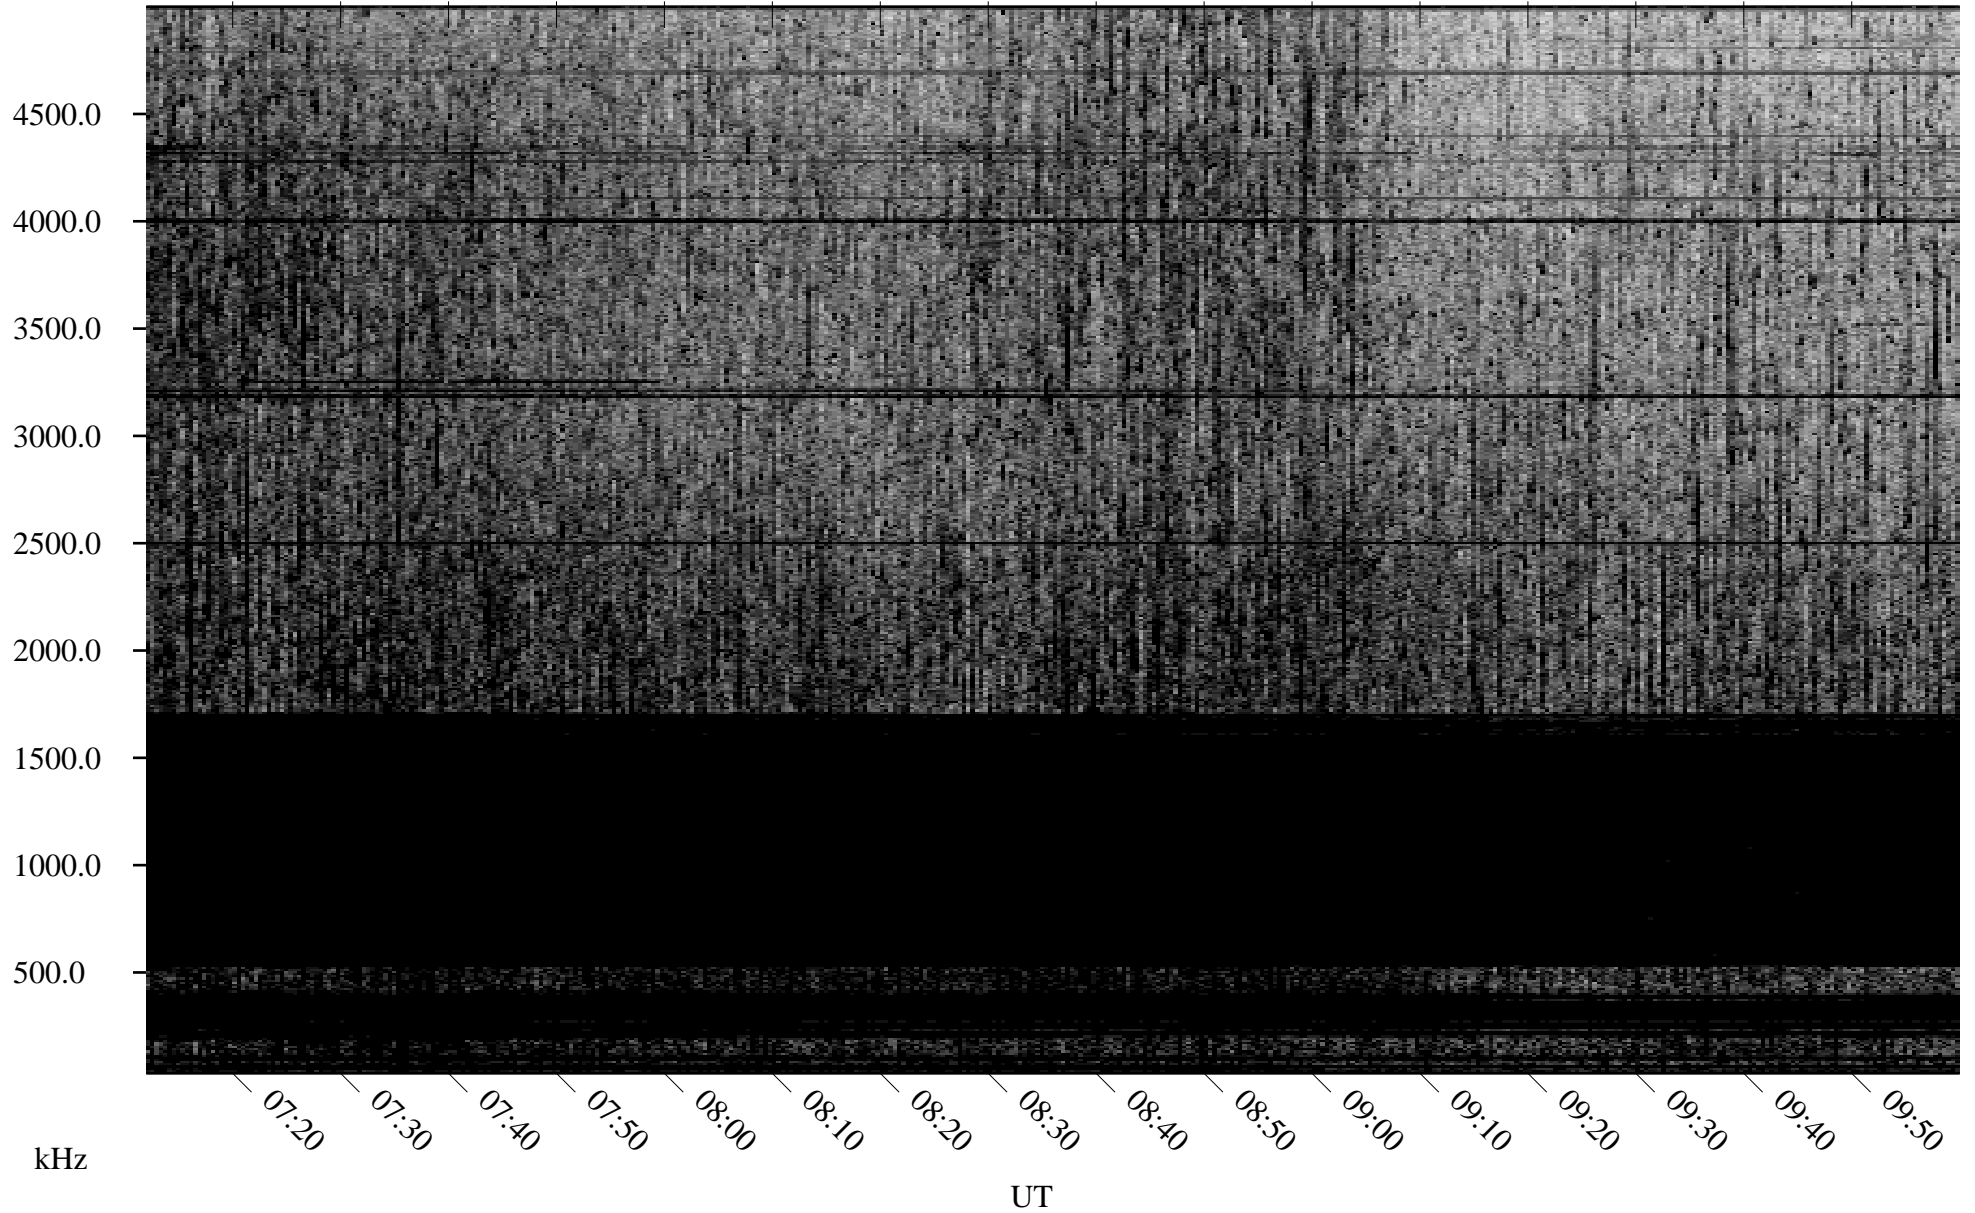

09/20/2009 Churchill, Manitoba

Linear Scale Black = 161 White = 15

ch09263l.r00SUm max_12

Page 1

09/20/2009 Churchill, Manitoba

Linear Scale Black = 161 White = 15

ch09263l.r00SUm max_12

Page 2

09/21/2009 Churchill, Manitoba

Linear Scale Black = 161 White = 15

ch09263l.r00SUm max_12

Page 3

09/21/2009 Churchill, Manitoba

Linear Scale Black = 161 White = 15

ch09263l.r00SUm max_12

Page 4

09/21/2009 Churchill, Manitoba

Linear Scale Black = 161 White = 15

ch09263l.r00SUm max_12

Page 5

09/21/2009 Churchill, Manitoba

Linear Scale Black = 161 White = 15

ch09263l.r00SUm max_12

Page 6

09/21/2009 Churchill, Manitoba

Linear Scale Black = 161 White = 15

ch09263l.r00SUm max_12

Page 7

09/21/2009 Churchill, Manitoba

Linear Scale Black = 161 White = 15

ch09263l.r00SUm max_12

Page 8