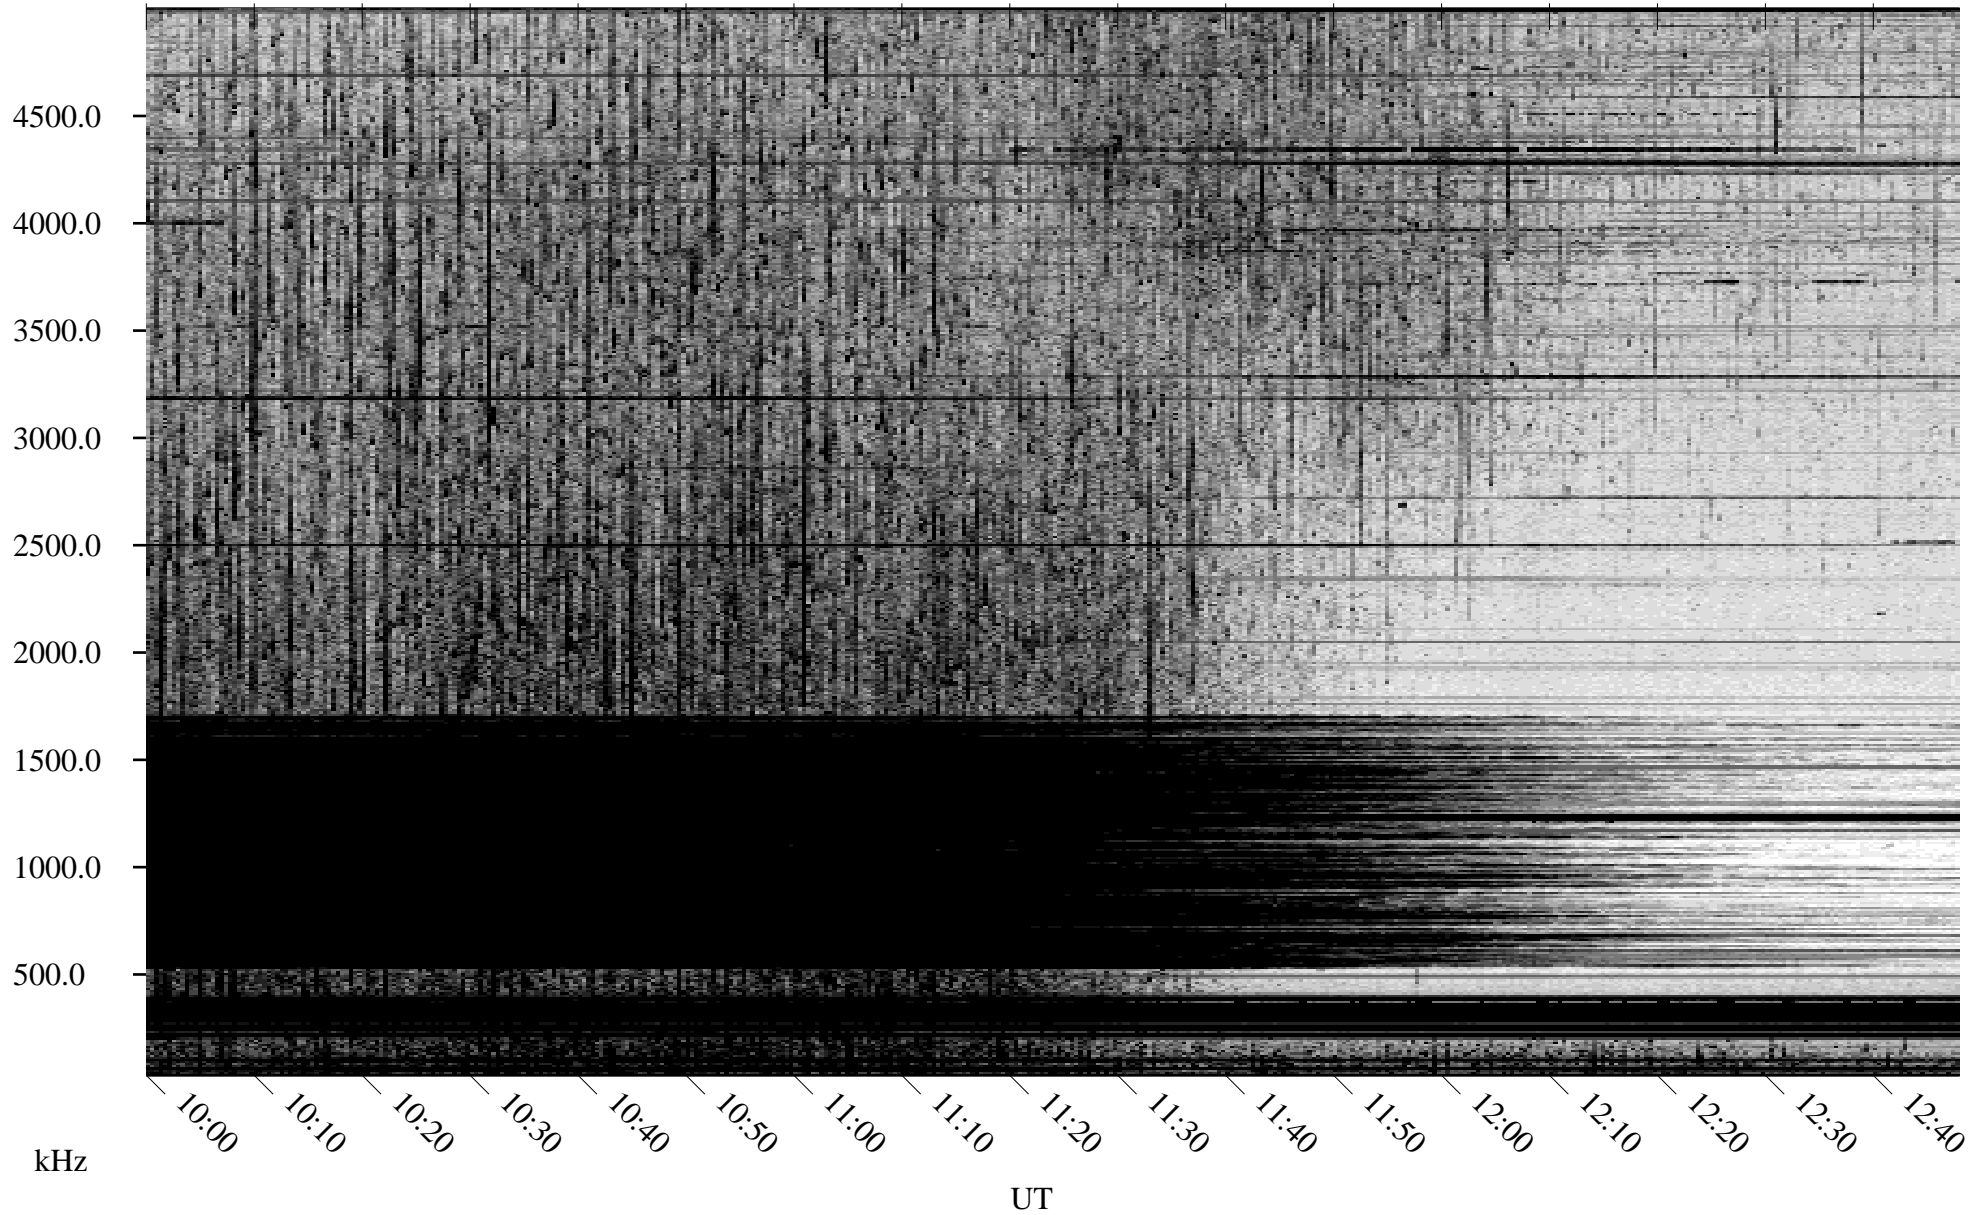

09/20/2009 Churchill, Manitoba

Linear Scale Black = 161 White = 15

ch09263l.r00SUm max_12

Page 1

09/20/2009 Churchill, Manitoba

Linear Scale Black = 161 White = 15

ch09263l.r00SUm max_12

Page 2

09/21/2009 Churchill, Manitoba

Linear Scale Black = 161 White = 15

ch09263l.r00SUm max_12

Page 3

09/21/2009 Churchill, Manitoba

Linear Scale Black = 161 White = 15

ch09263l.r00SUm max_12

Page 4

09/21/2009 Churchill, Manitoba

Linear Scale Black = 161 White = 15

ch09263l.r00SUm max_12

Page 5

09/21/2009 Churchill, Manitoba

Linear Scale Black = 161 White = 15

ch09263l.r00SUm max_12

Page 6

09/21/2009 Churchill, Manitoba

Linear Scale Black = 161 White = 15

ch09263l.r00SUm max_12

Page 7

09/21/2009 Churchill, Manitoba

Linear Scale Black = 161 White = 15

ch09263l.r00SUm max_12

Page 8