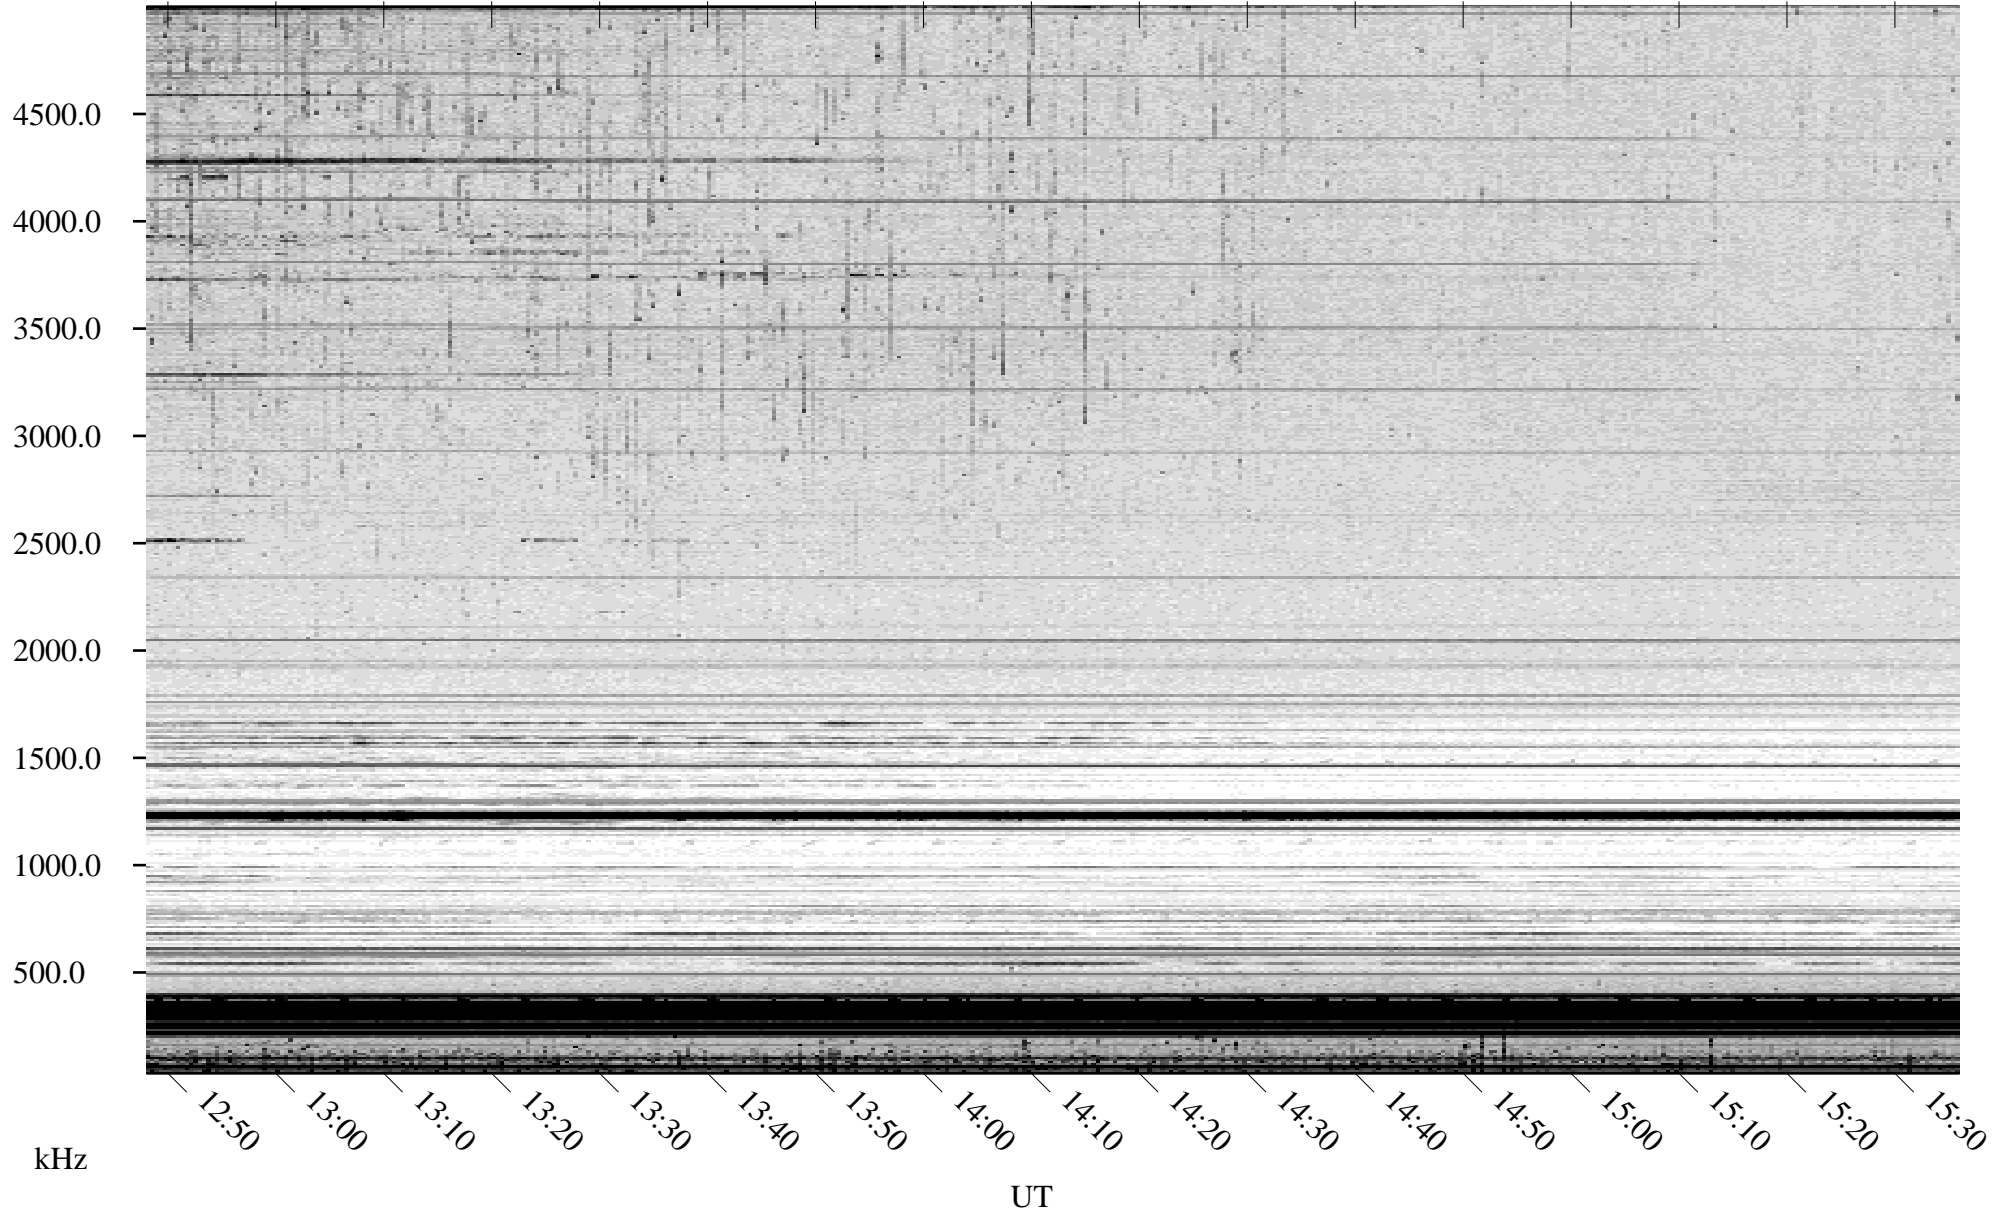

09/20/2009 Churchill, Manitoba

Linear Scale Black = 161 White = 15

ch09263l.r00SUm max_12

Page 1

09/20/2009 Churchill, Manitoba

Linear Scale Black = 161 White = 15

ch09263l.r00SUm max_12

Page 2

09/21/2009 Churchill, Manitoba

Linear Scale Black = 161 White = 15

ch09263l.r00SUm max_12

Page 3

09/21/2009 Churchill, Manitoba

Linear Scale Black = 161 White = 15

ch09263l.r00SUm max_12

Page 4

09/21/2009 Churchill, Manitoba

Linear Scale Black = 161 White = 15

ch09263l.r00SUm max_12

Page 5

09/21/2009 Churchill, Manitoba

Linear Scale Black = 161 White = 15

ch09263l.r00SUm max_12

Page 6

09/21/2009 Churchill, Manitoba

Linear Scale Black = 161 White = 15

ch09263l.r00SUm max_12

Page 7

09/21/2009 Churchill, Manitoba

Linear Scale Black = 161 White = 15

ch09263l.r00SUm max_12

Page 8