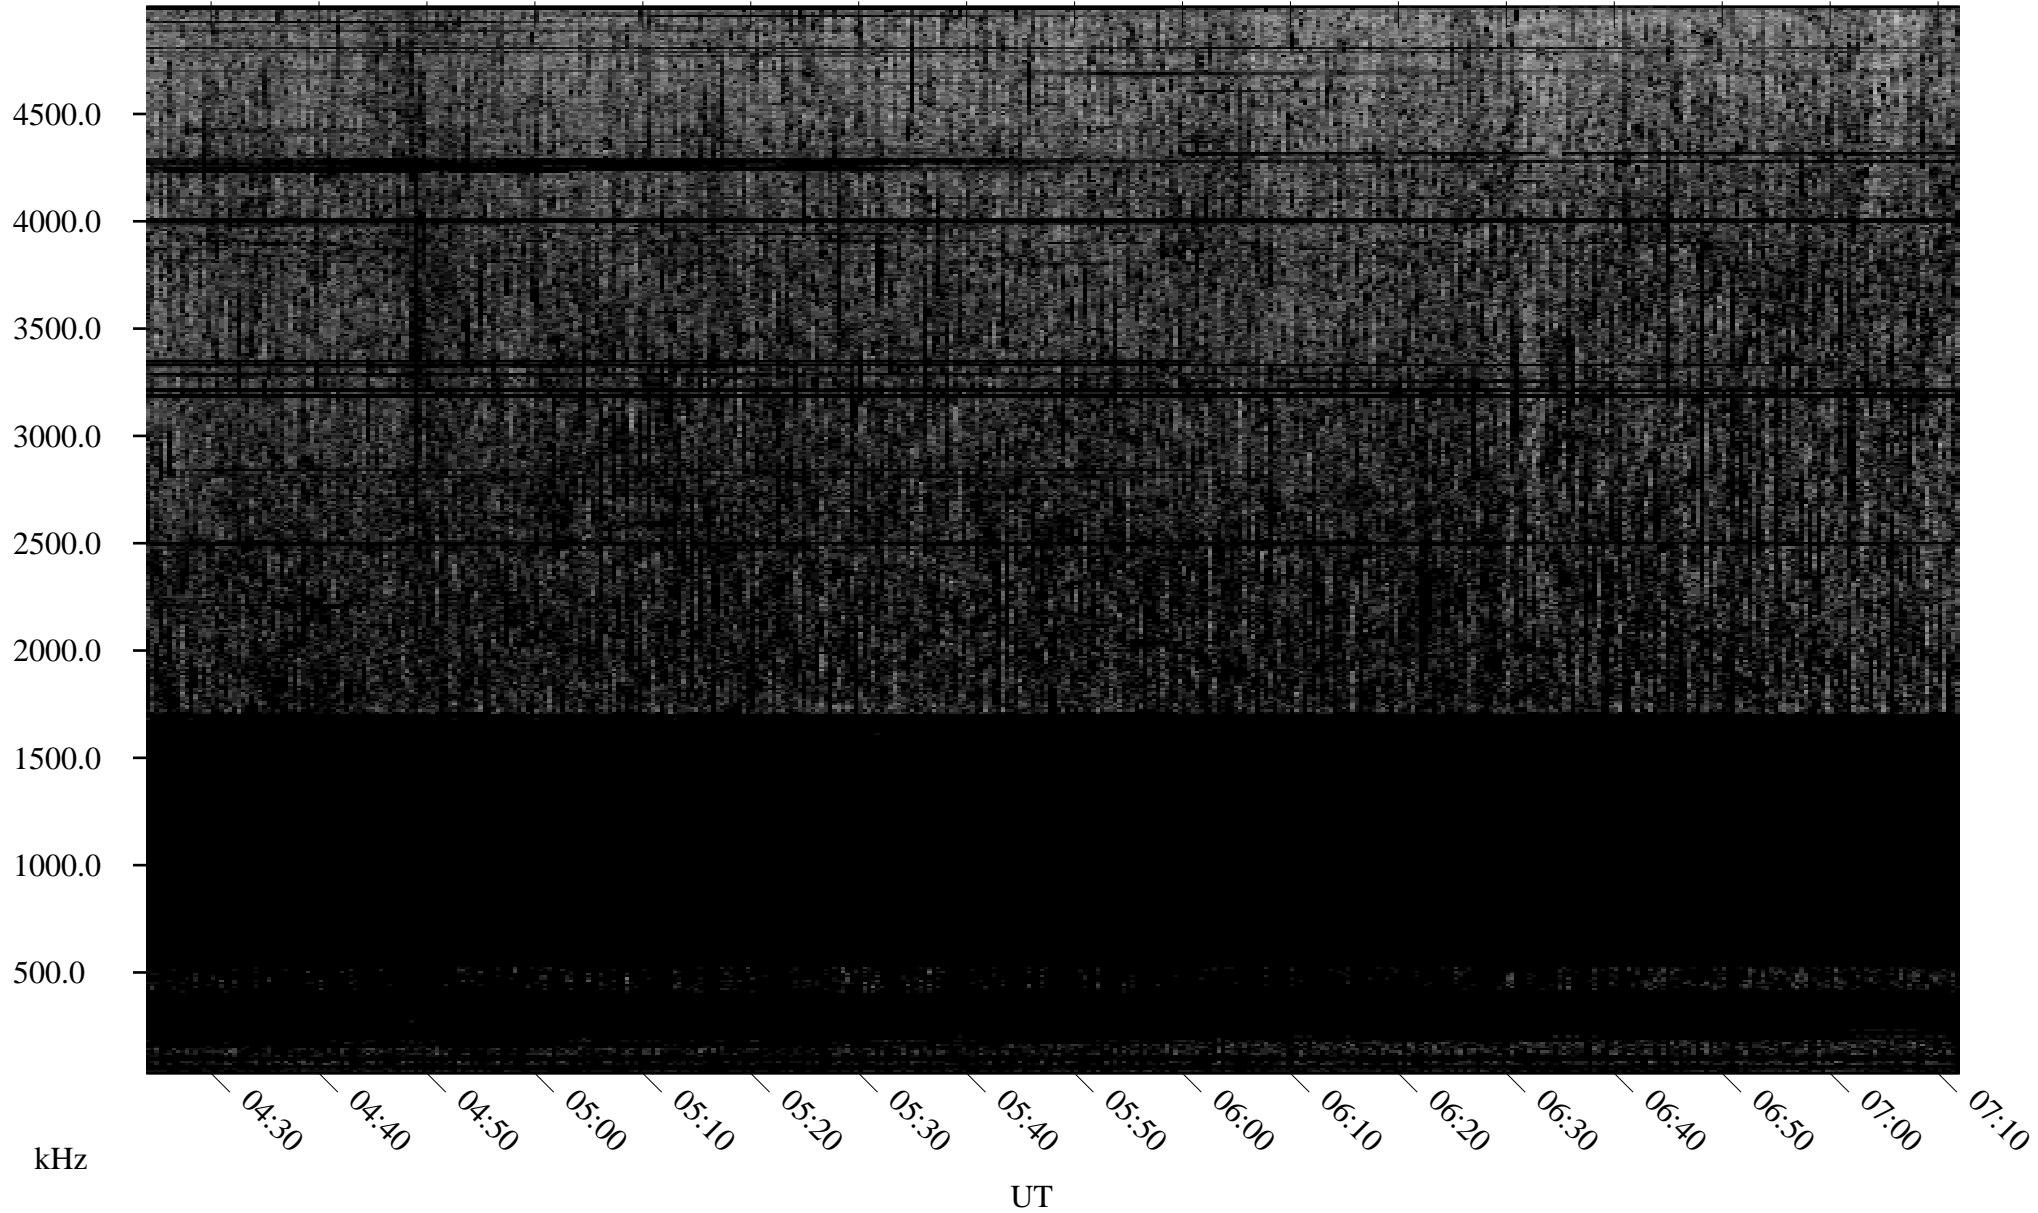

09/20/2009 Churchill, Manitoba

Linear Scale Black = 161 White = 15

ch09263l.r00SUm max_12

Page 1

09/20/2009 Churchill, Manitoba

Linear Scale Black = 161 White = 15

ch09263l.r00SUm max_12

Page 2

09/21/2009 Churchill, Manitoba

Linear Scale Black = 161 White = 15

ch09263l.r00SUm max_12

Page 3

09/21/2009 Churchill, Manitoba

Linear Scale Black = 161 White = 15

ch09263l.r00SUm max_12

Page 4

09/21/2009 Churchill, Manitoba

Linear Scale Black = 161 White = 15

ch09263l.r00SUm max_12

Page 5

09/21/2009 Churchill, Manitoba

Linear Scale Black = 161 White = 15

ch09263l.r00SUm max_12

Page 6

09/21/2009 Churchill, Manitoba

Linear Scale Black = 161 White = 15

ch09263l.r00SUm max_12

Page 7

09/21/2009 Churchill, Manitoba

Linear Scale Black = 161 White = 15

ch09263l.r00SUm max_12

Page 8