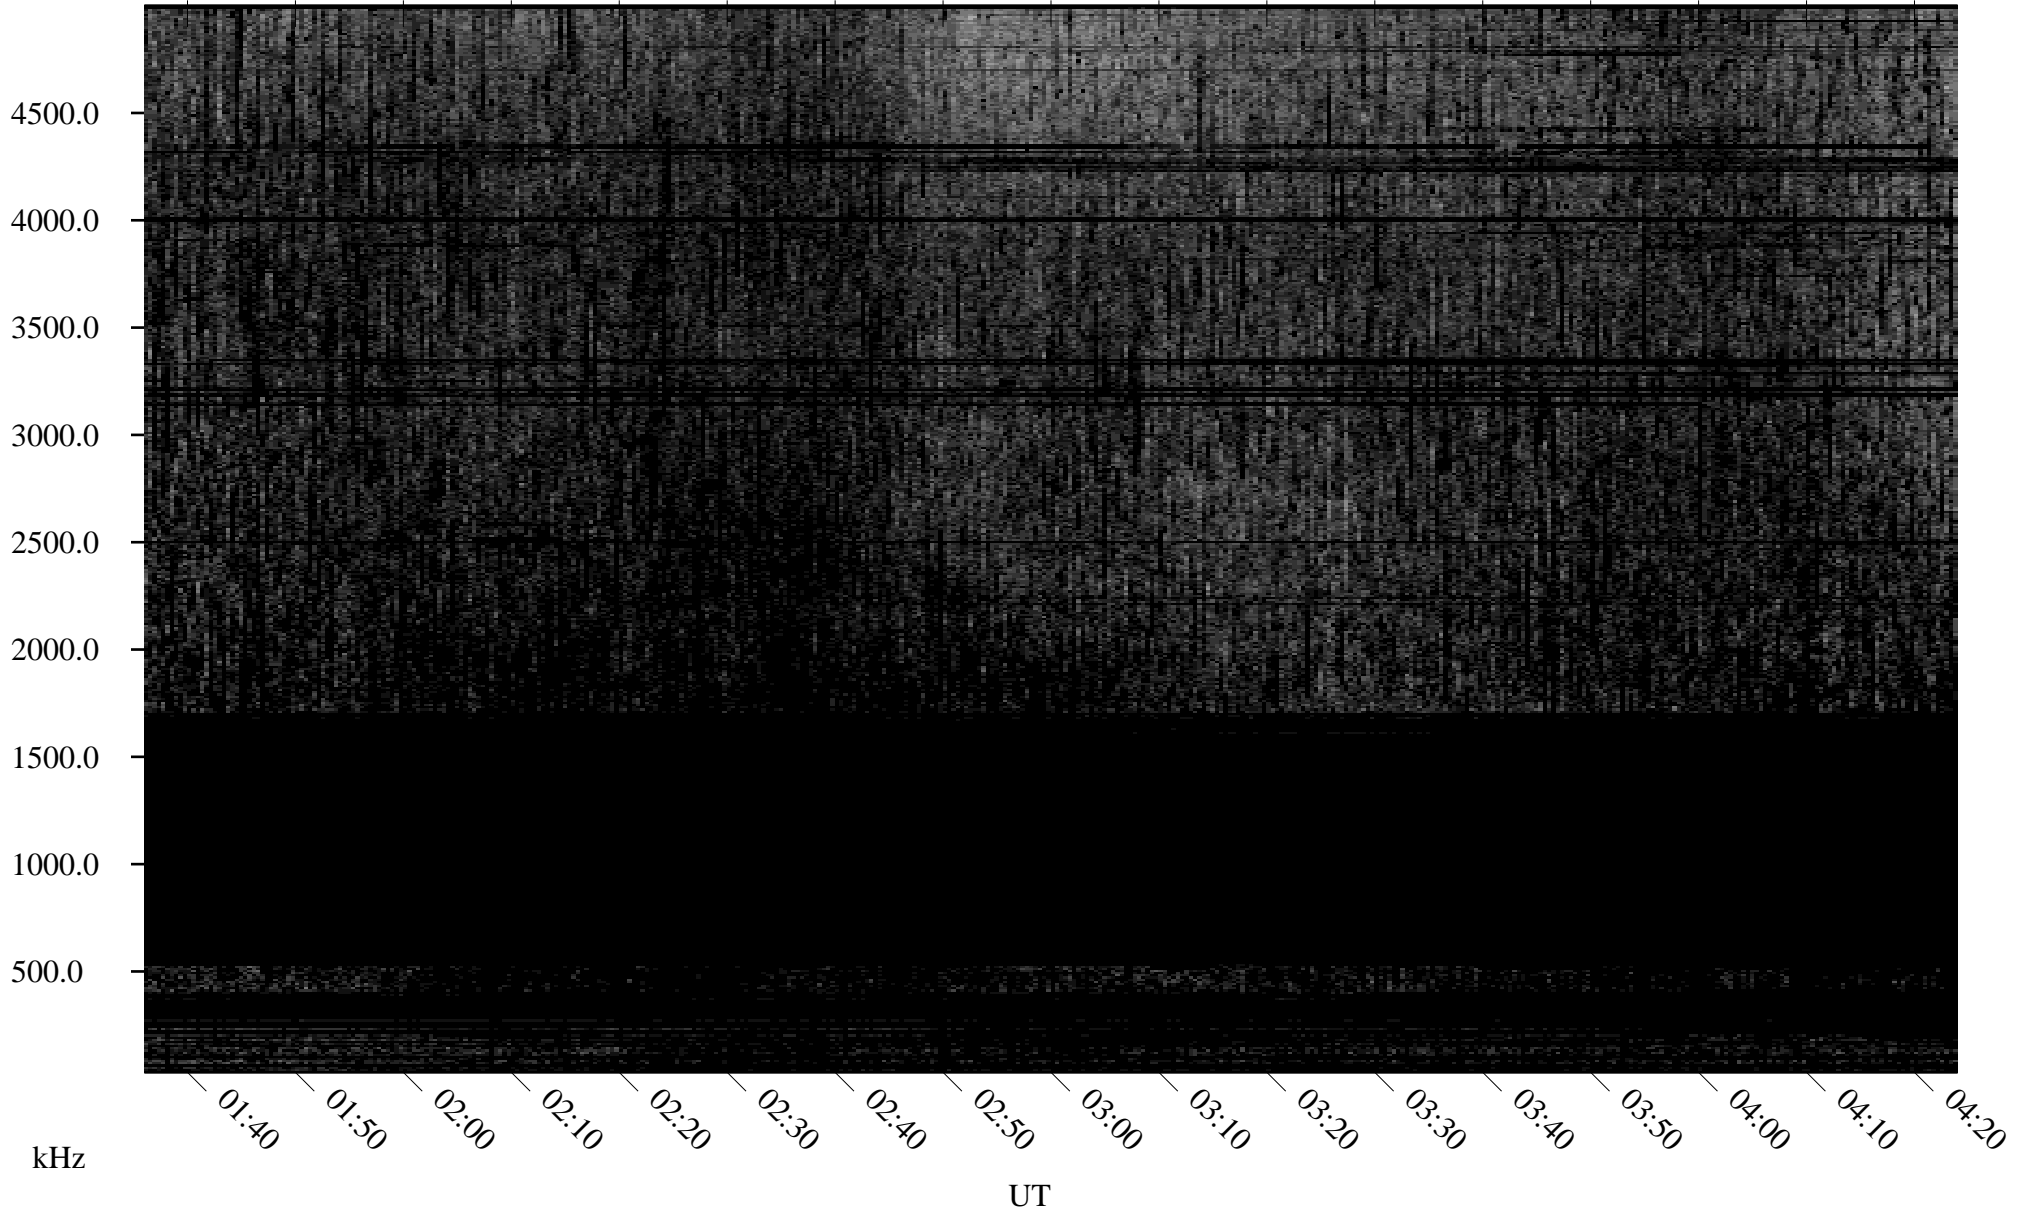

09/20/2009 Churchill, Manitoba

Linear Scale Black = 161 White = 15

ch09263l.r00SUm max_12

Page 1

09/20/2009 Churchill, Manitoba

Linear Scale Black = 161 White = 15

ch09263l.r00SUm max_12

Page 2

09/21/2009 Churchill, Manitoba

Linear Scale Black = 161 White = 15

ch09263l.r00SUm max_12

Page 3

09/21/2009 Churchill, Manitoba

Linear Scale Black = 161 White = 15

ch09263l.r00SUm max_12

Page 4

09/21/2009 Churchill, Manitoba

Linear Scale Black = 161 White = 15

ch09263l.r00SUm max_12

Page 5

09/21/2009 Churchill, Manitoba

Linear Scale Black = 161 White = 15

ch09263l.r00SUm max_12

Page 6

09/21/2009 Churchill, Manitoba

Linear Scale Black = 161 White = 15

ch09263l.r00SUm max_12

Page 7

09/21/2009 Churchill, Manitoba

Linear Scale Black = 161 White = 15

ch09263l.r00SUm max_12

Page 8