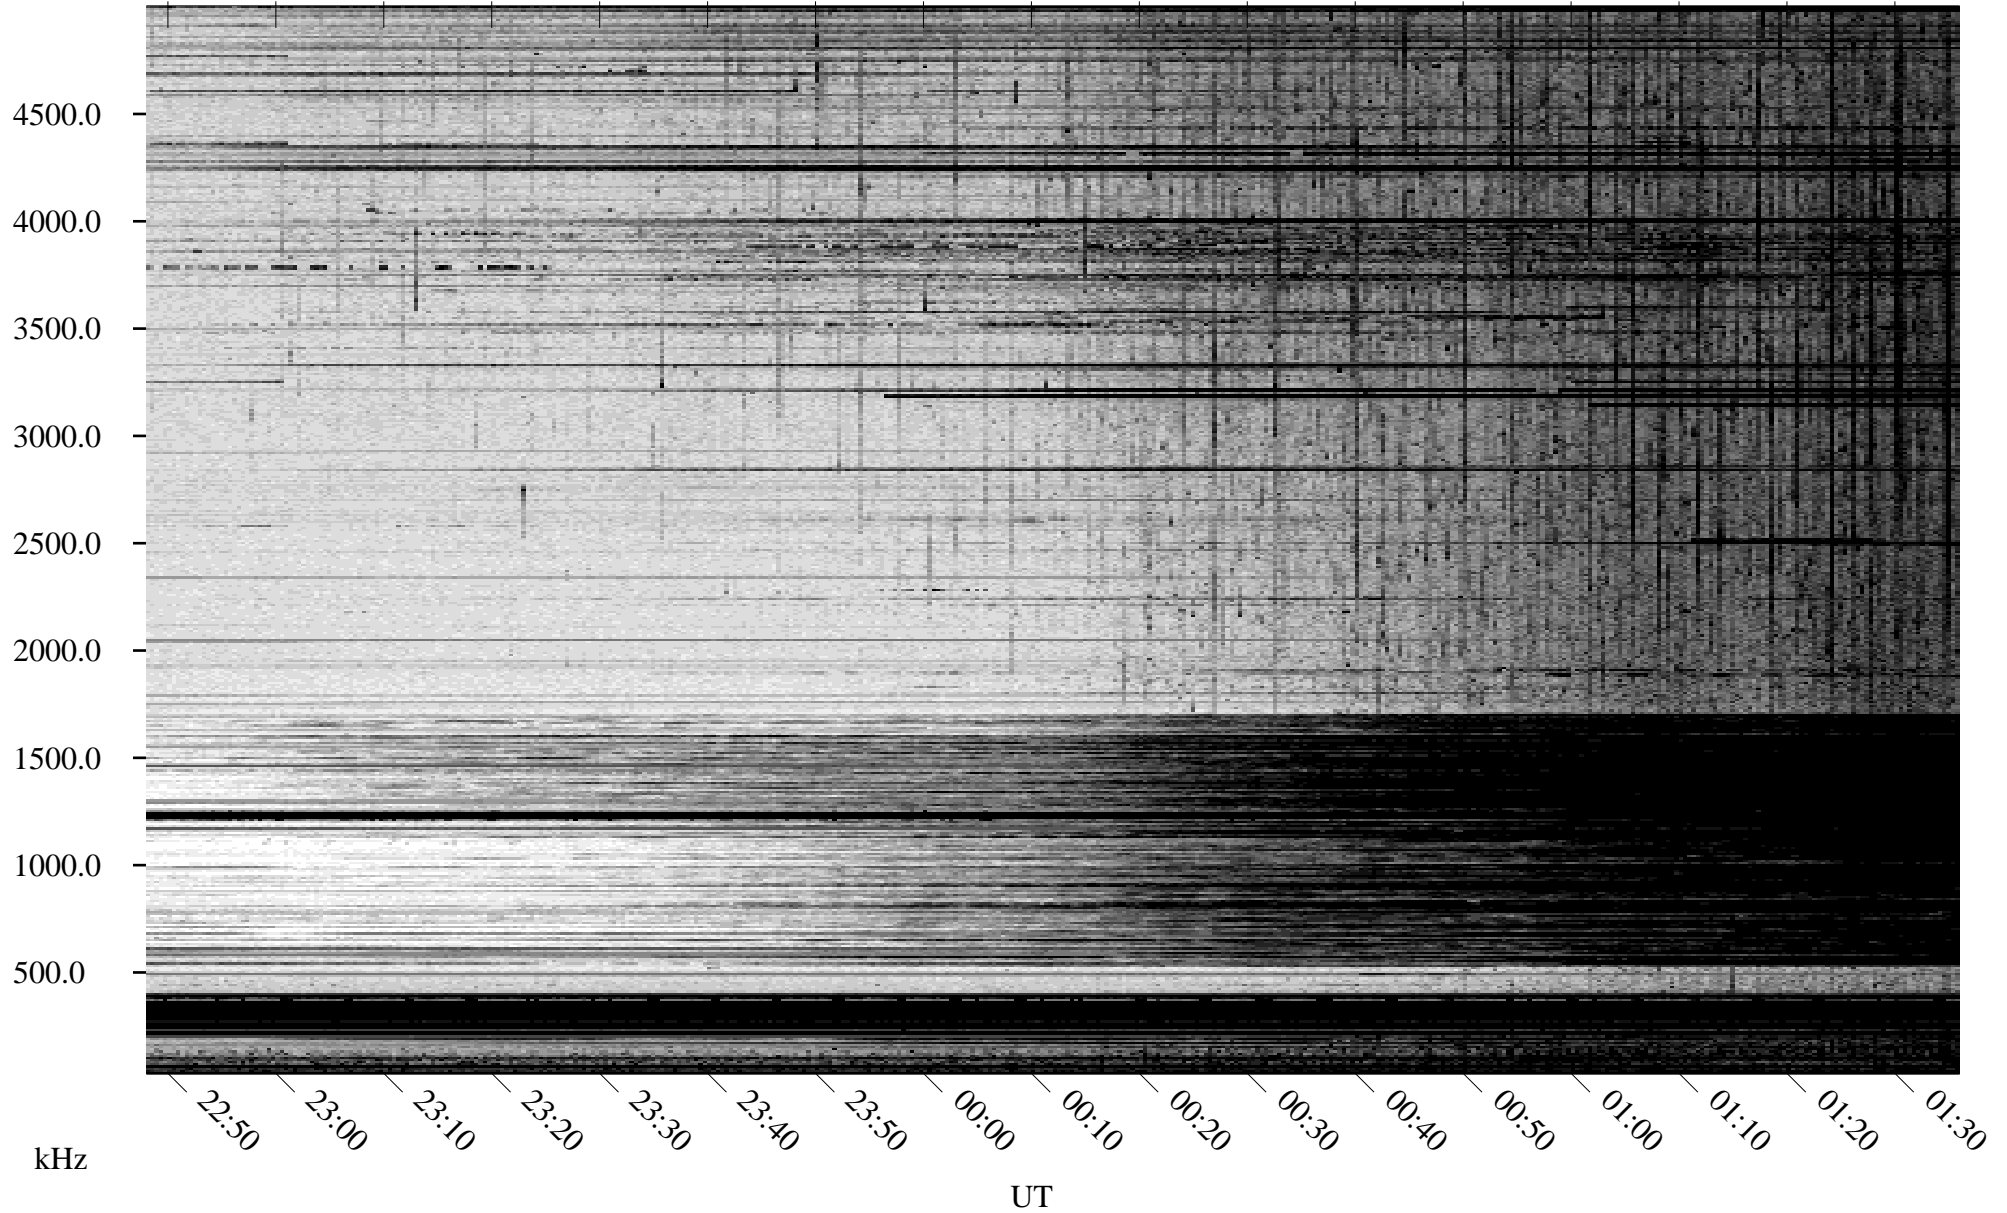

09/21/2009 Churchill, Manitoba

Linear Scale Black = 161 White = 15

ch09264l.r00SUm max_12

Page 1

09/21/2009 Churchill, Manitoba

Linear Scale Black = 161 White = 15

ch09264l.r00SUm max_12

Page 2

09/22/2009 Churchill, Manitoba

Linear Scale Black = 161 White = 15

ch09264l.r00SUm max_12

Page 3

09/22/2009 Churchill, Manitoba

Linear Scale Black = 161 White = 15

ch09264l.r00SUm max_12

Page 4

09/22/2009 Churchill, Manitoba

Linear Scale Black = 161 White = 15

ch09264l.r00SUm max_12

Page 5

09/22/2009 Churchill, Manitoba

Linear Scale Black = 161 White = 15

ch09264l.r00SUm max_12

Page 6

09/22/2009 Churchill, Manitoba

Linear Scale Black = 161 White = 15

ch09264l.r00SUm max_12

Page 7

09/22/2009 Churchill, Manitoba

Linear Scale Black = 161 White = 15

ch09264l.r00SUm max_12

Page 8