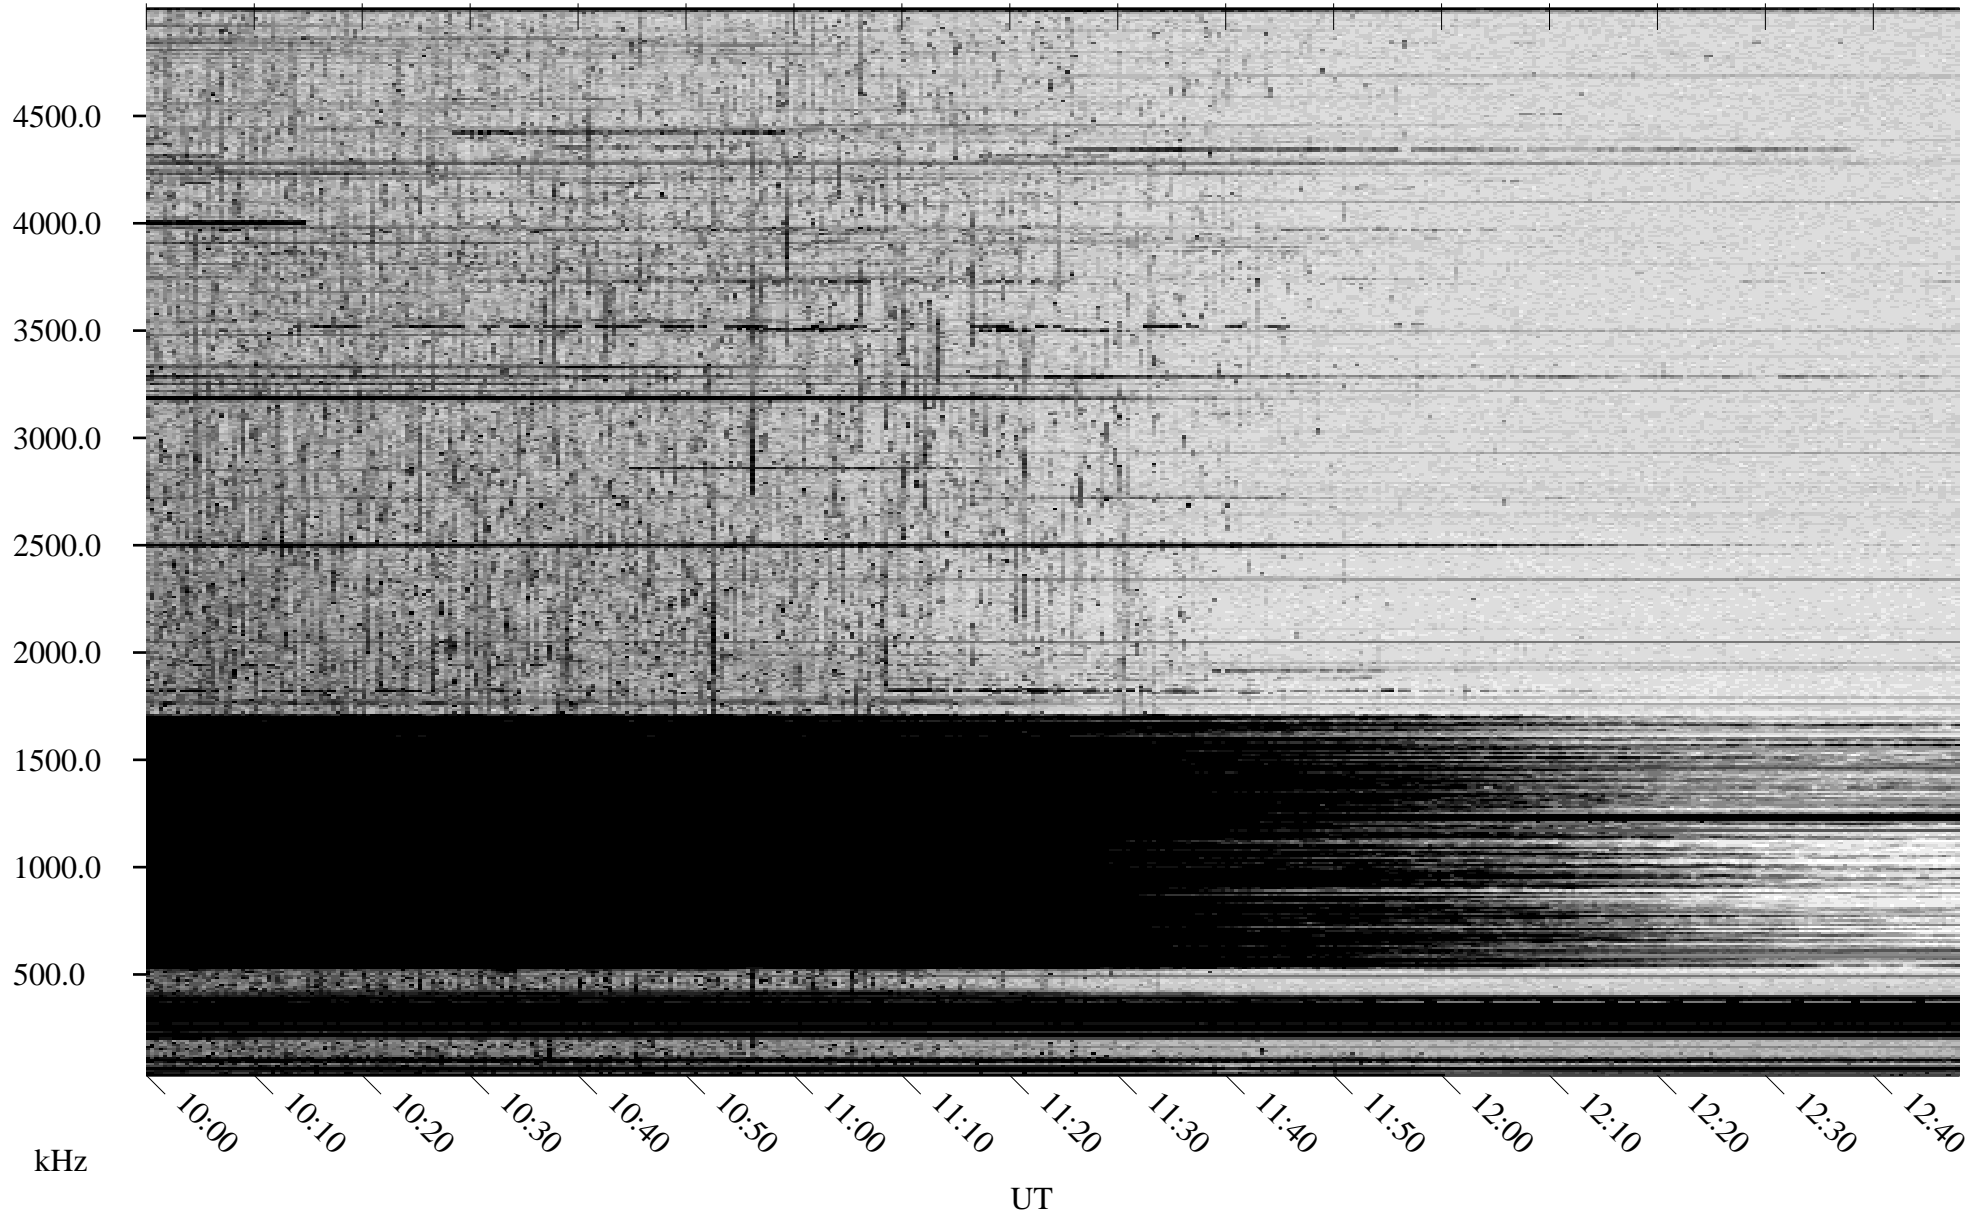

09/22/2009 Churchill, Manitoba

Linear Scale Black = 161 White = 15

ch09264l.r00SUm max_12

Page 5

09/22/2009 Churchill, Manitoba

Linear Scale Black = 161 White = 15

ch09264l.r00SUm max_12

Page 6

09/22/2009 Churchill, Manitoba

Linear Scale Black = 161 White = 15

ch09264l.r00SUm max_12

Page 7

09/22/2009 Churchill, Manitoba

Linear Scale Black = 161 White = 15

ch09264l.r00SUm max_12

Page 8