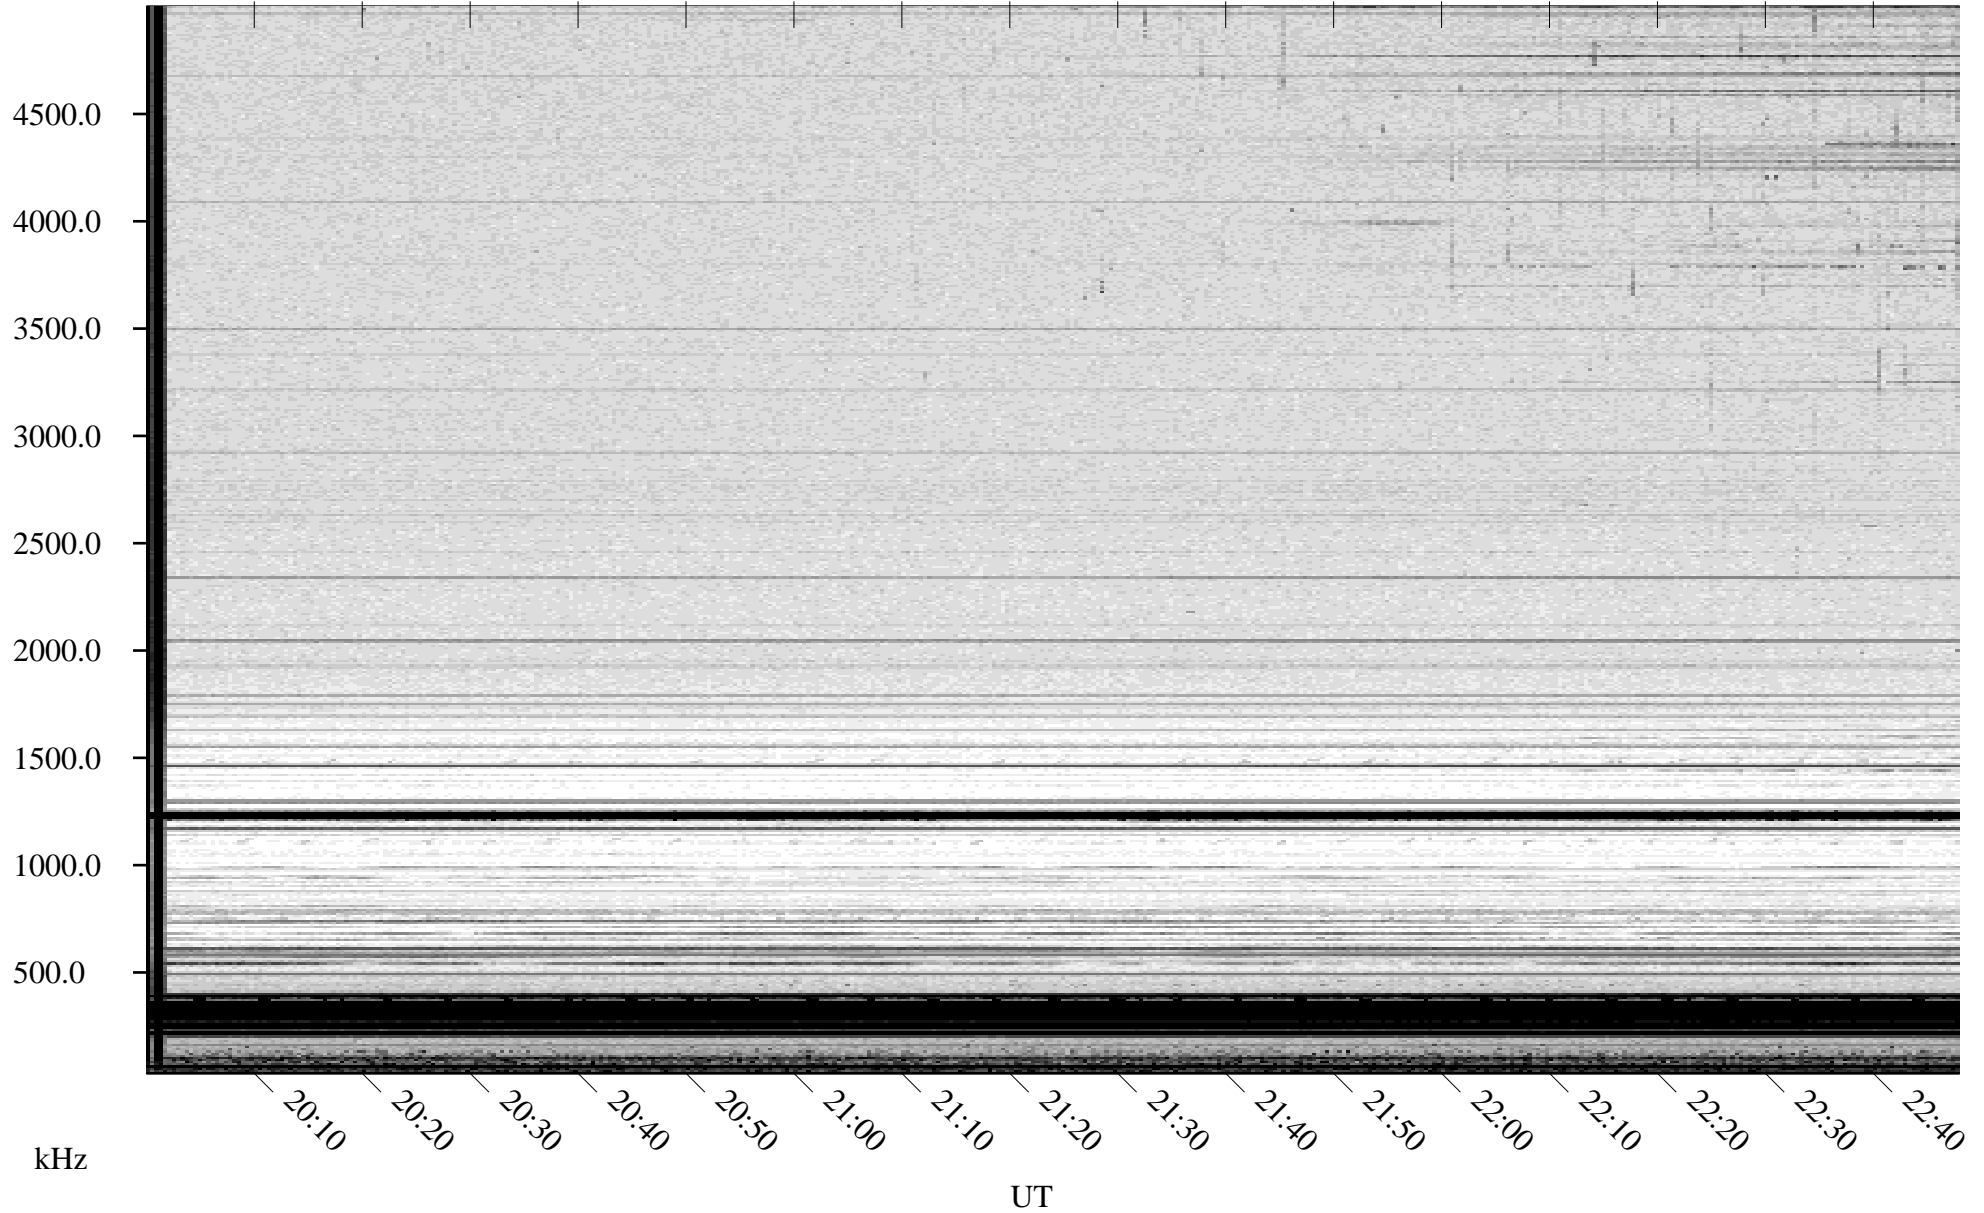

09/21/2009 Churchill, Manitoba

Linear Scale Black = 161 White = 15

ch09264l.r00SUm max_12

Page 1

09/21/2009 Churchill, Manitoba

Linear Scale Black = 161 White = 15

ch09264l.r00SUm max_12

Page 2

09/22/2009 Churchill, Manitoba

Linear Scale Black = 161 White = 15

ch09264l.r00SUm max_12

Page 3

09/22/2009 Churchill, Manitoba

Linear Scale Black = 161 White = 15

ch09264l.r00SUm max_12

Page 4

09/22/2009 Churchill, Manitoba

Linear Scale Black = 161 White = 15

ch09264l.r00SUm max_12

Page 5

09/22/2009 Churchill, Manitoba

Linear Scale Black = 161 White = 15

ch09264l.r00SUm max_12

Page 6

09/22/2009 Churchill, Manitoba

Linear Scale Black = 161 White = 15

ch09264l.r00SUm max_12

Page 7

09/22/2009 Churchill, Manitoba

Linear Scale Black = 161 White = 15

ch09264l.r00SUm max_12

Page 8