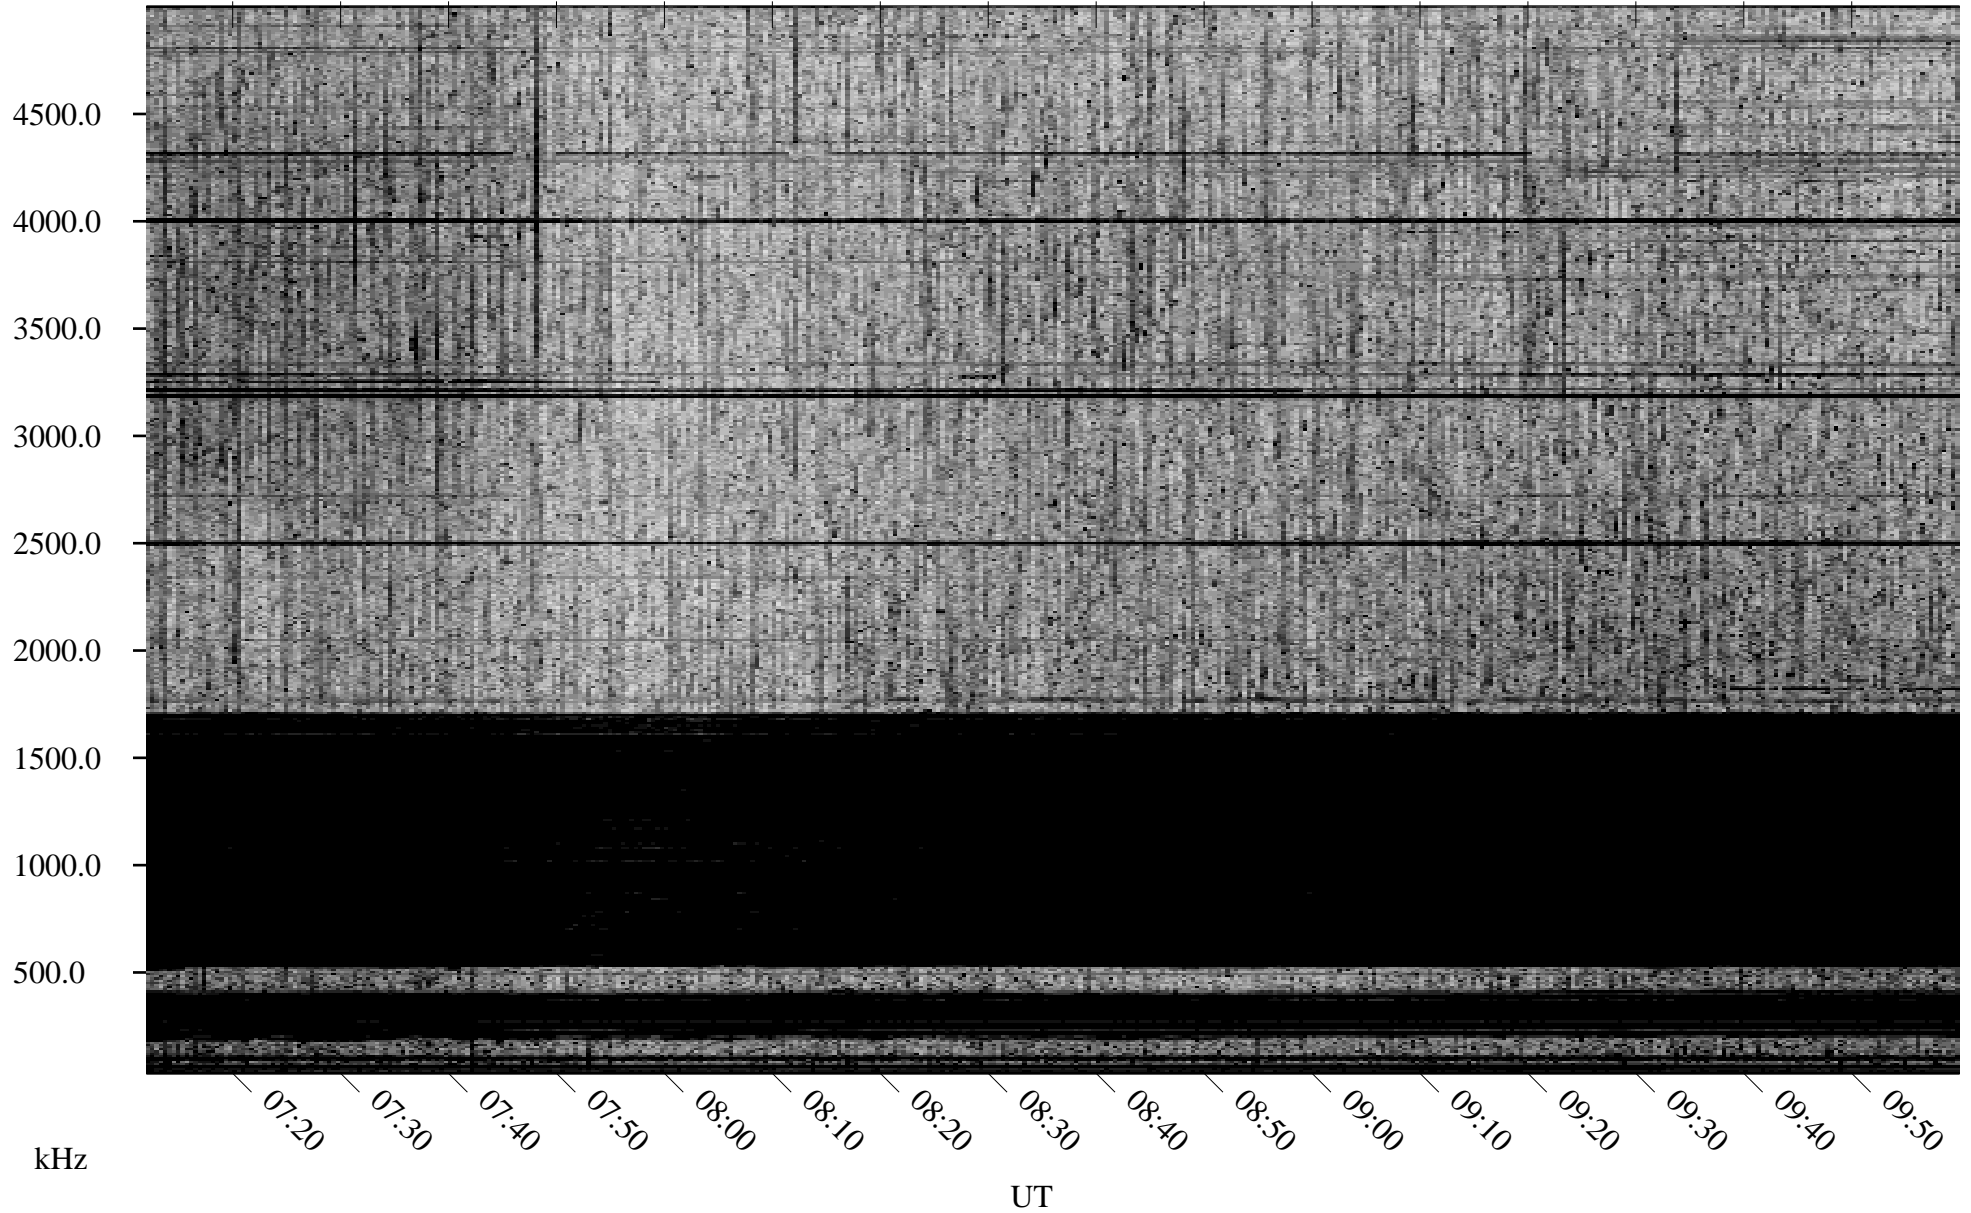

09/21/2009 Churchill, Manitoba

Linear Scale Black = 161 White = 15

ch09264l.r00SUm max_12

Page 1

09/21/2009 Churchill, Manitoba

Linear Scale Black = 161 White = 15

ch09264l.r00SUm max_12

Page 2

09/22/2009 Churchill, Manitoba

Linear Scale Black = 161 White = 15

ch09264l.r00SUm max_12

Page 3

09/22/2009 Churchill, Manitoba

Linear Scale Black = 161 White = 15

ch09264l.r00SUm max_12

Page 4

09/22/2009 Churchill, Manitoba

Linear Scale Black = 161 White = 15

ch09264l.r00SUm max_12

Page 5

09/22/2009 Churchill, Manitoba

Linear Scale Black = 161 White = 15

ch09264l.r00SUm max_12

Page 6

09/22/2009 Churchill, Manitoba

Linear Scale Black = 161 White = 15

ch09264l.r00SUm max_12

Page 7

09/22/2009 Churchill, Manitoba

Linear Scale Black = 161 White = 15

ch09264l.r00SUm max_12

Page 8