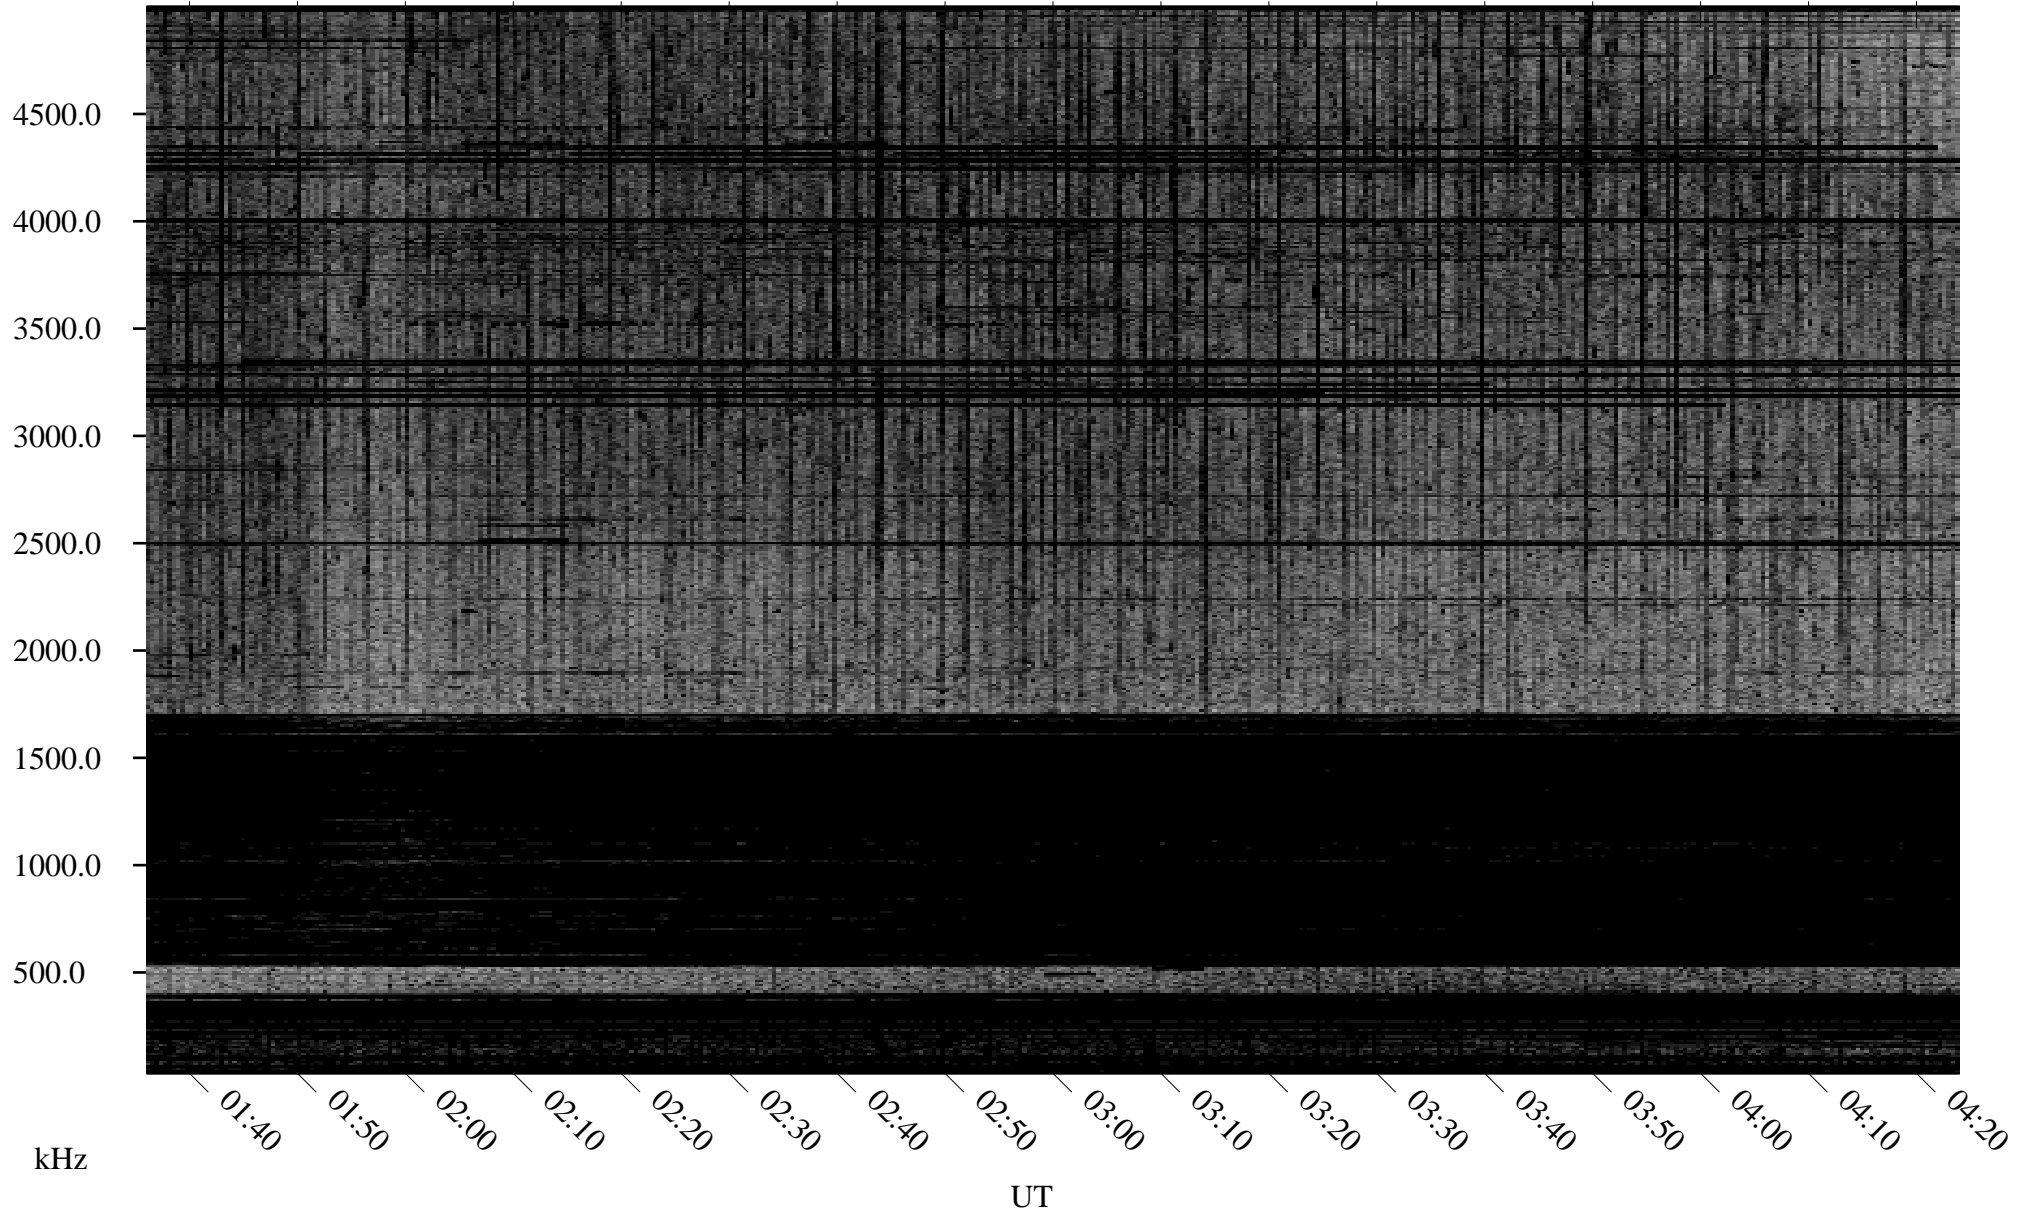

09/21/2009 Churchill, Manitoba

Linear Scale Black = 161 White = 15

ch09264l.r00SUm max_12

Page 1

09/21/2009 Churchill, Manitoba

Linear Scale Black = 161 White = 15

ch09264l.r00SUm max_12

Page 2

09/22/2009 Churchill, Manitoba

Linear Scale Black = 161 White = 15

ch09264l.r00SUm max_12

Page 3

09/22/2009 Churchill, Manitoba

Linear Scale Black = 161 White = 15

ch09264l.r00SUm max_12

Page 4

09/22/2009 Churchill, Manitoba

Linear Scale Black = 161 White = 15

ch09264l.r00SUm max_12

Page 5

09/22/2009 Churchill, Manitoba

Linear Scale Black = 161 White = 15

ch09264l.r00SUm max_12

Page 6

09/22/2009 Churchill, Manitoba

Linear Scale Black = 161 White = 15

ch09264l.r00SUm max_12

Page 7

09/22/2009 Churchill, Manitoba

Linear Scale Black = 161 White = 15

ch09264l.r00SUm max_12

Page 8