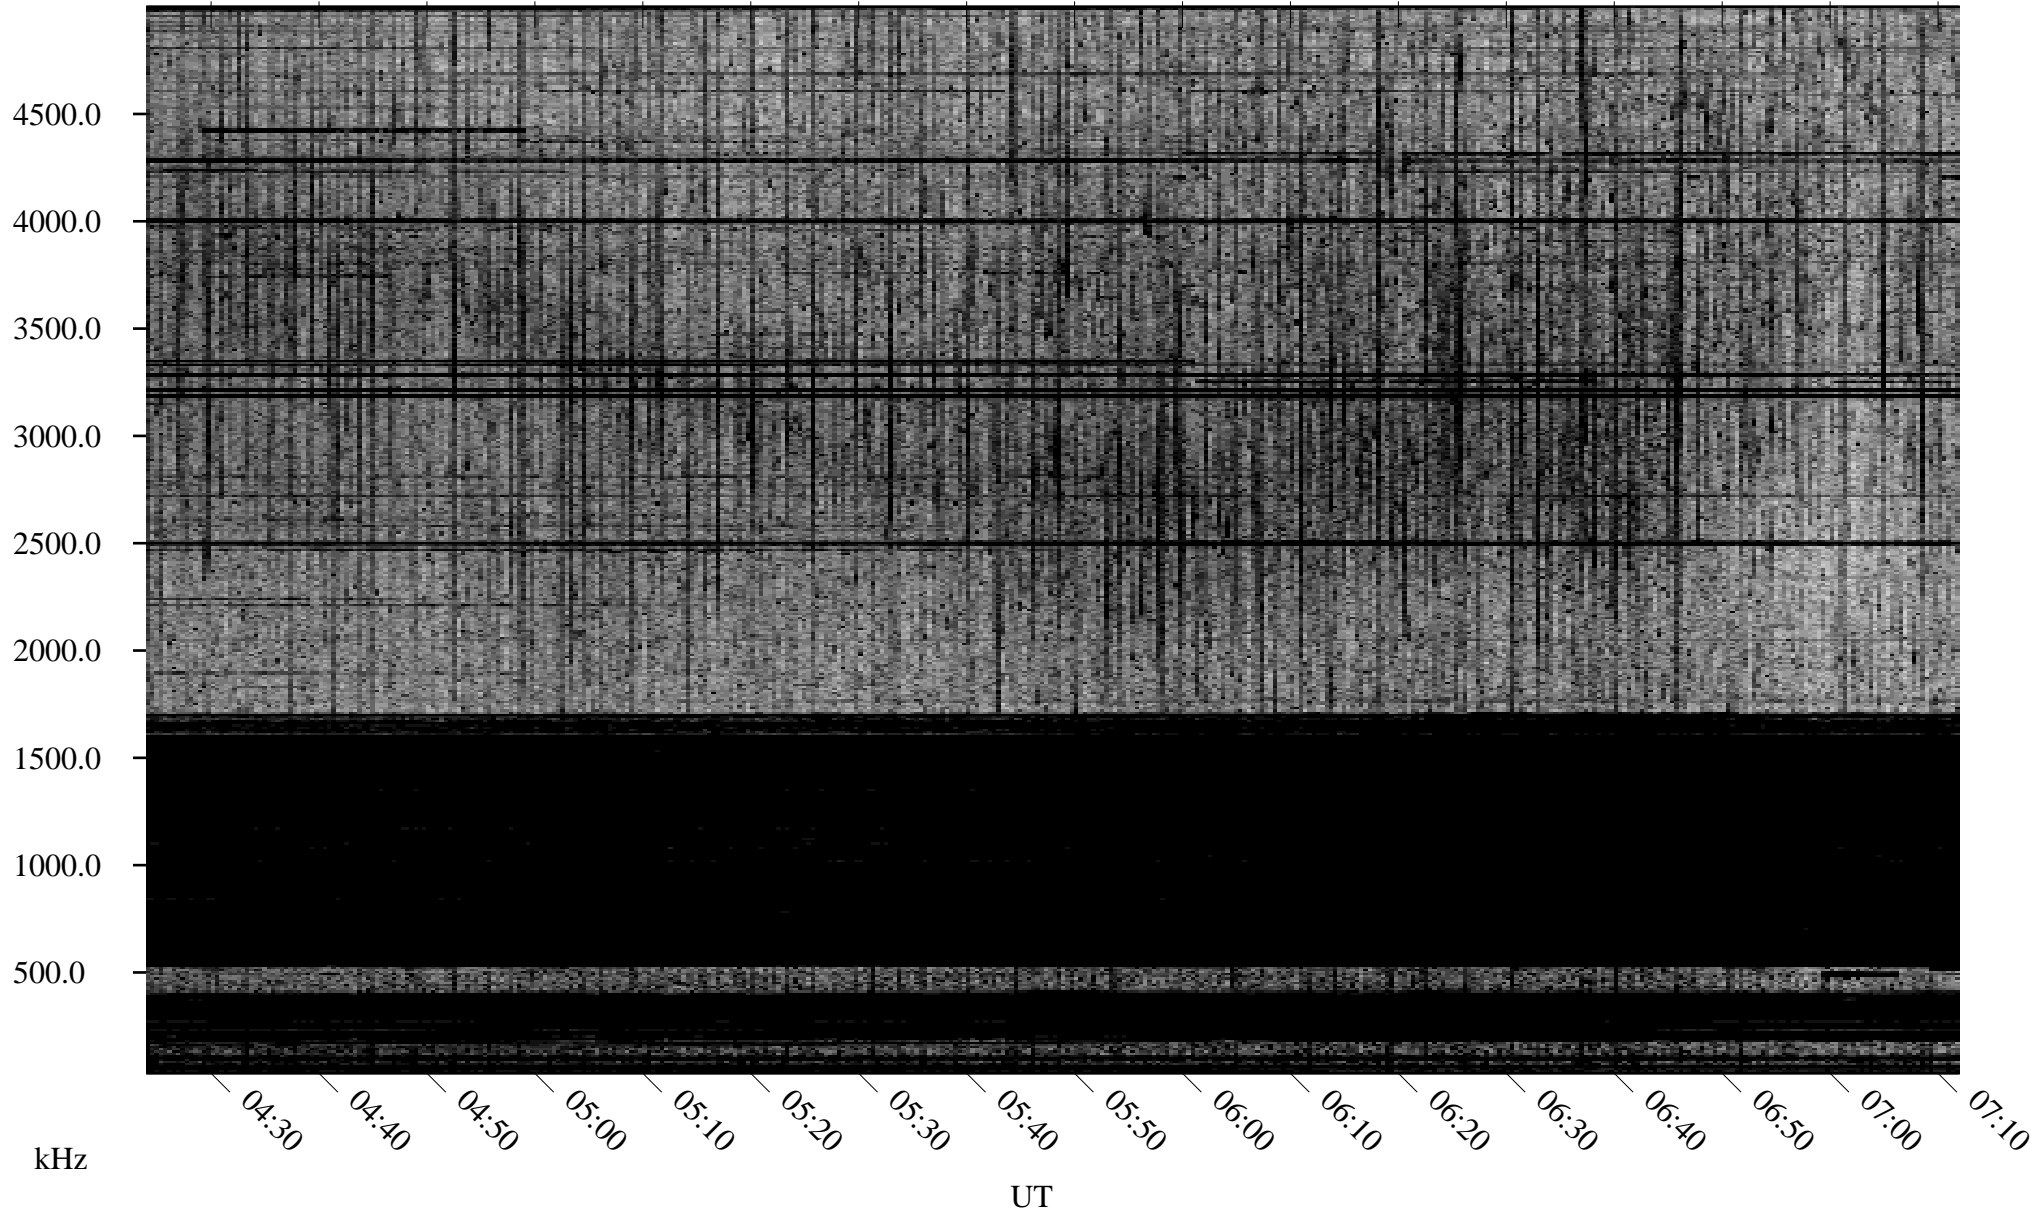

09/21/2009 Churchill, Manitoba

Linear Scale Black = 161 White = 15

ch09264l.r00SUm max_12

Page 1

09/21/2009 Churchill, Manitoba

Linear Scale Black = 161 White = 15

ch09264l.r00SUm max_12

Page 2

09/22/2009 Churchill, Manitoba

Linear Scale Black = 161 White = 15

ch09264l.r00SUm max_12

Page 3

09/22/2009 Churchill, Manitoba

Linear Scale Black = 161 White = 15

ch09264l.r00SUm max_12

Page 4

09/22/2009 Churchill, Manitoba

Linear Scale Black = 161 White = 15

ch09264l.r00SUm max_12

Page 5

09/22/2009 Churchill, Manitoba

Linear Scale Black = 161 White = 15

ch09264l.r00SUm max_12

Page 6

09/22/2009 Churchill, Manitoba

Linear Scale Black = 161 White = 15

ch09264l.r00SUm max_12

Page 7

09/22/2009 Churchill, Manitoba

Linear Scale Black = 161 White = 15

ch09264l.r00SUm max_12

Page 8