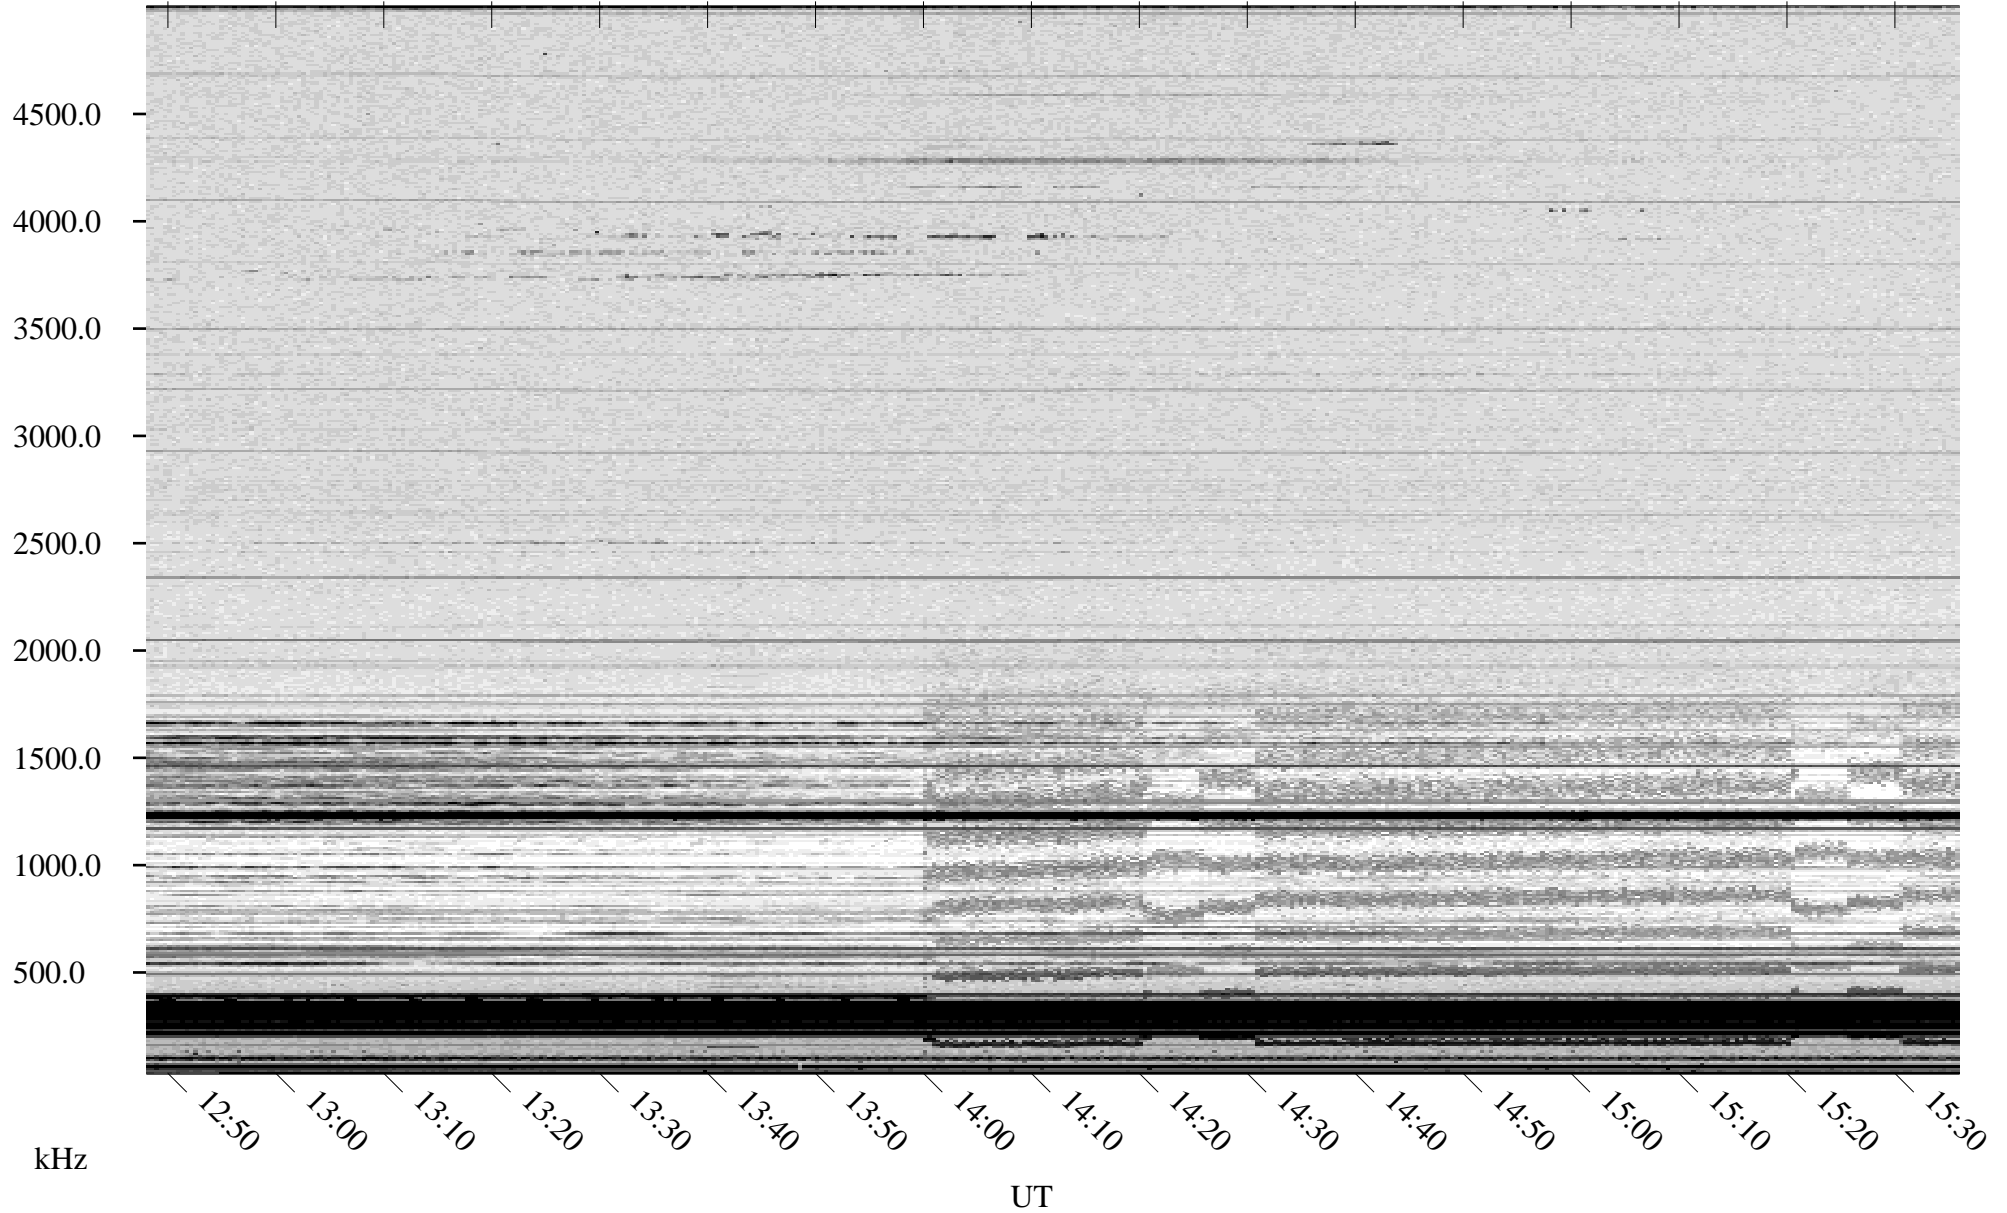

09/21/2009 Churchill, Manitoba

Linear Scale Black = 161 White = 15

ch09264l.r00SUm max_12

Page 1

09/21/2009 Churchill, Manitoba

Linear Scale Black = 161 White = 15

ch09264l.r00SUm max_12

Page 2

09/22/2009 Churchill, Manitoba

Linear Scale Black = 161 White = 15

ch09264l.r00SUm max_12

Page 3

09/22/2009 Churchill, Manitoba

Linear Scale Black = 161 White = 15

ch09264l.r00SUm max_12

Page 4

09/22/2009 Churchill, Manitoba

Linear Scale Black = 161 White = 15

ch09264l.r00SUm max_12

Page 5

09/22/2009 Churchill, Manitoba

Linear Scale Black = 161 White = 15

ch09264l.r00SUm max_12

Page 6

09/22/2009 Churchill, Manitoba

Linear Scale Black = 161 White = 15

ch09264l.r00SUm max_12

Page 7

09/22/2009 Churchill, Manitoba

Linear Scale Black = 161 White = 15

ch09264l.r00SUm max_12

Page 8