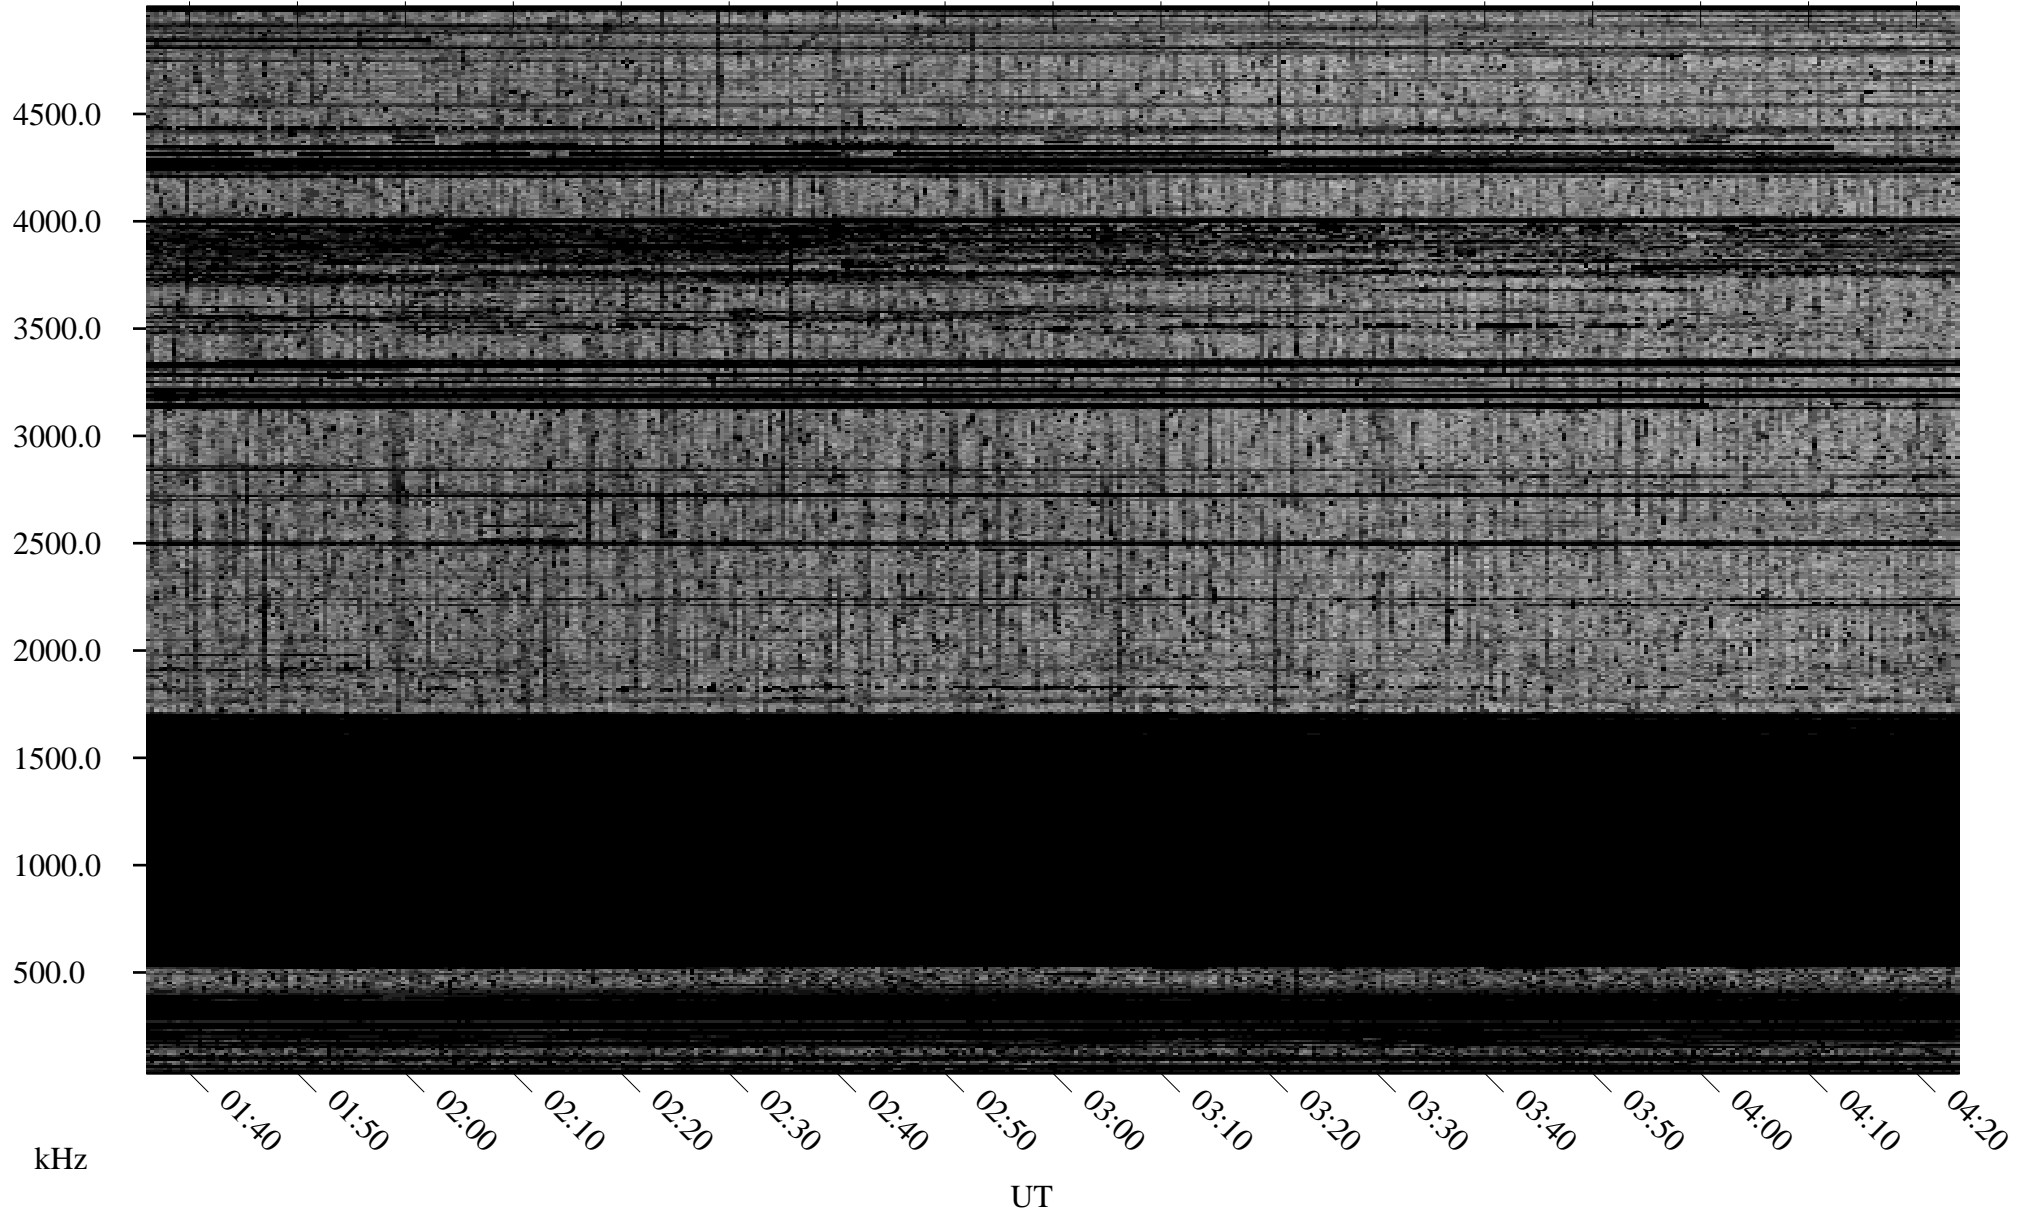

09/22/2009 Churchill, Manitoba

Linear Scale Black = 161 White = 15

ch092651.r00SUm max_12

Page 1

09/22/2009 Churchill, Manitoba

Linear Scale Black = 161 White = 15

ch092651.r00SUm max_12

Page 2

09/23/2009 Churchill, Manitoba

Linear Scale Black = 161 White = 15

ch092651.r00SUm max_12

Page 3

09/23/2009 Churchill, Manitoba

Linear Scale Black = 161 White = 15

ch092651.r00SUm max_12

Page 4

09/23/2009 Churchill, Manitoba

Linear Scale Black = 161 White = 15

ch092651.r00SUm max_12

Page 5

09/23/2009 Churchill, Manitoba

Linear Scale Black = 161 White = 15

ch092651.r00SUm max_12

Page 6

09/23/2009 Churchill, Manitoba

Linear Scale Black = 161 White = 15

ch092651.r00SUm max_12

Page 7

09/23/2009 Churchill, Manitoba

Linear Scale Black = 161 White = 15

ch092651.r00SUm max_12

Page 8