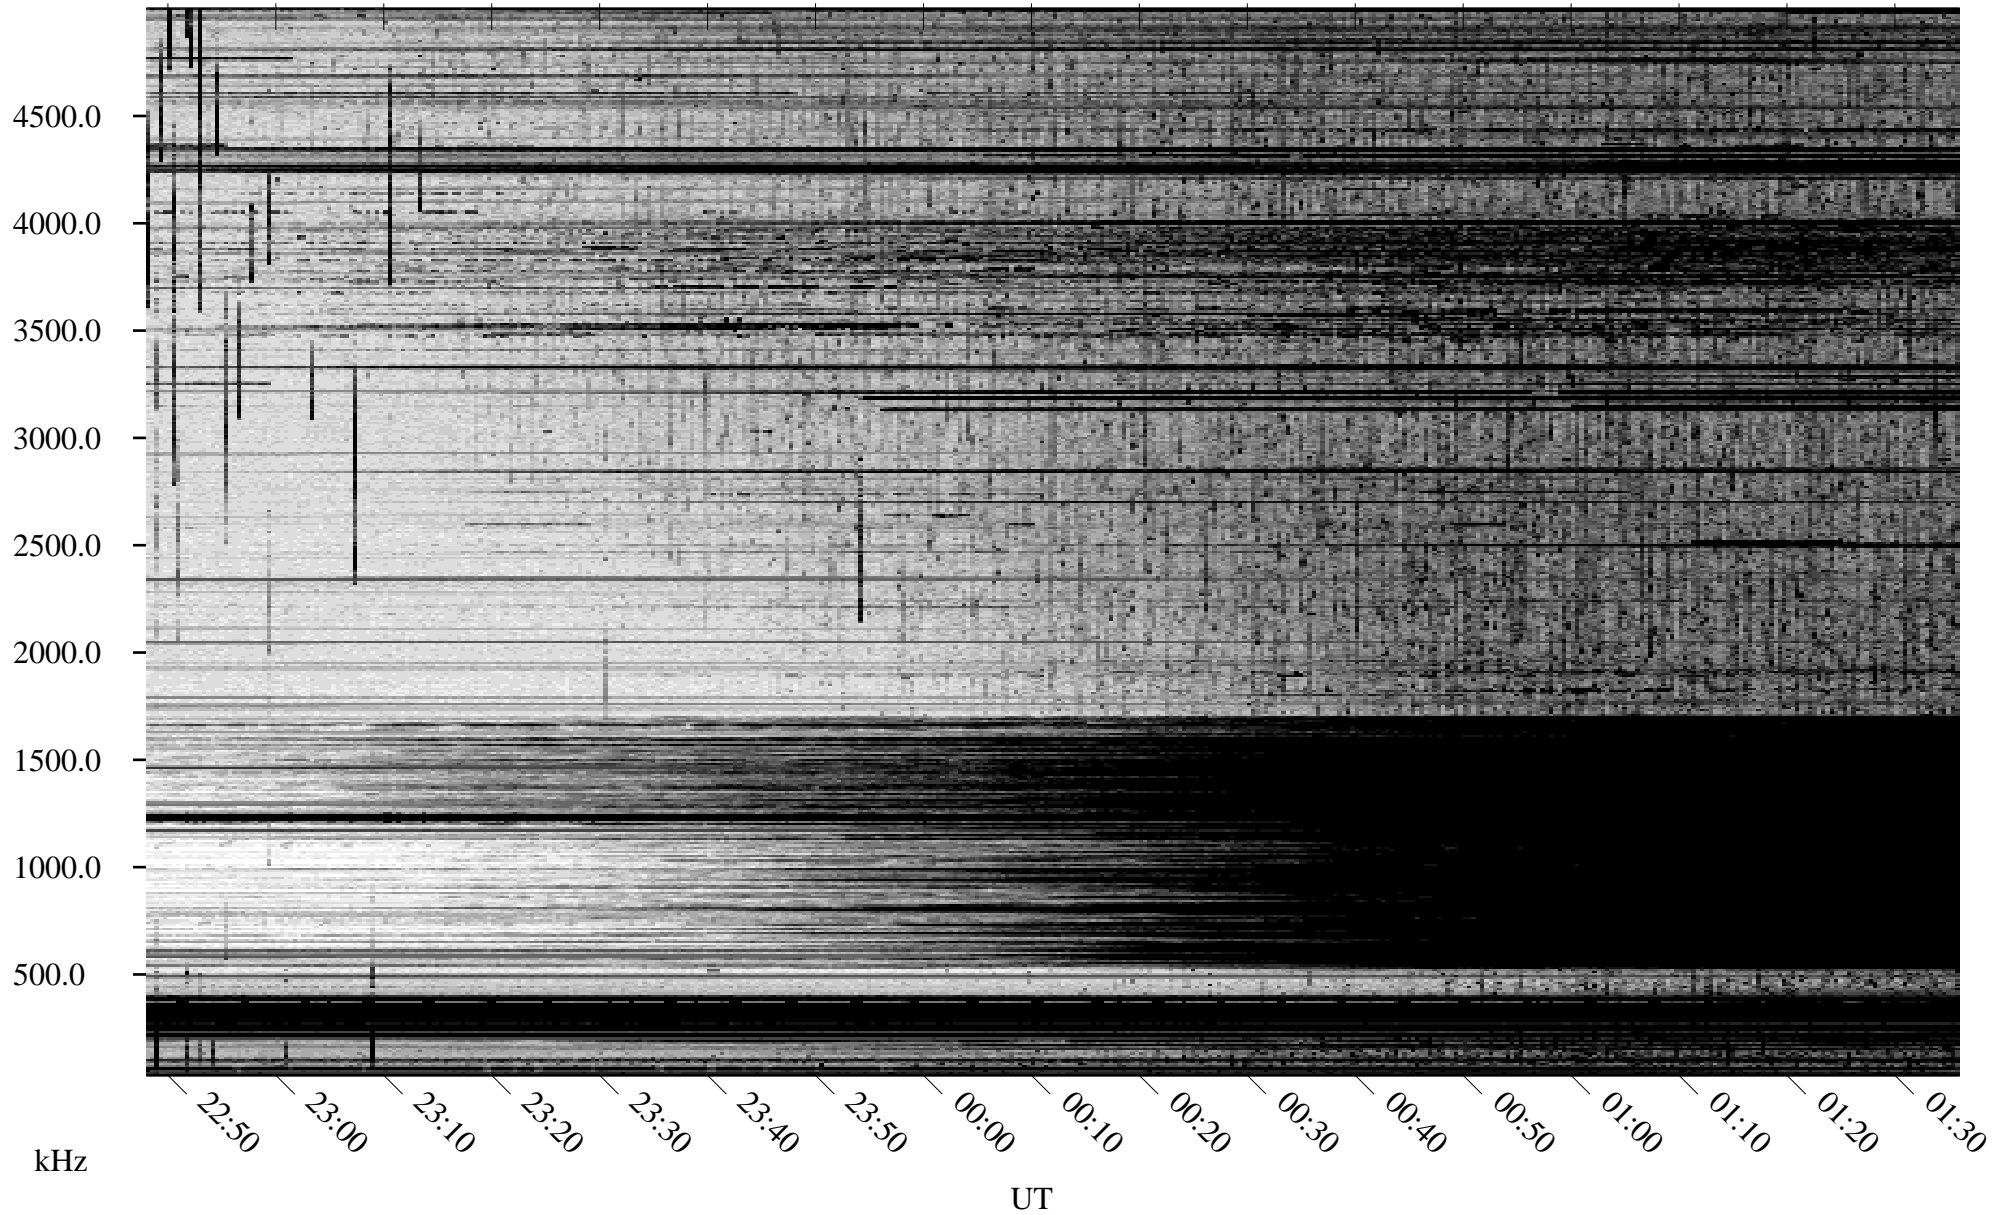

09/22/2009 Churchill, Manitoba

Linear Scale Black = 161 White = 15

ch092651.r00SUm max_12

Page 1

09/22/2009 Churchill, Manitoba

Linear Scale Black = 161 White = 15

ch092651.r00SUm max_12

Page 2

09/23/2009 Churchill, Manitoba

Linear Scale Black = 161 White = 15

ch092651.r00SUm max_12

Page 3

09/23/2009 Churchill, Manitoba

Linear Scale Black = 161 White = 15

ch092651.r00SUm max_12

Page 4

09/23/2009 Churchill, Manitoba

Linear Scale Black = 161 White = 15

ch092651.r00SUm max_12

Page 5

09/23/2009 Churchill, Manitoba

Linear Scale Black = 161 White = 15

ch092651.r00SUm max_12

Page 6

09/23/2009 Churchill, Manitoba

Linear Scale Black = 161 White = 15

ch092651.r00SUm max_12

Page 7

09/23/2009 Churchill, Manitoba

Linear Scale Black = 161 White = 15

ch092651.r00SUm max_12

Page 8