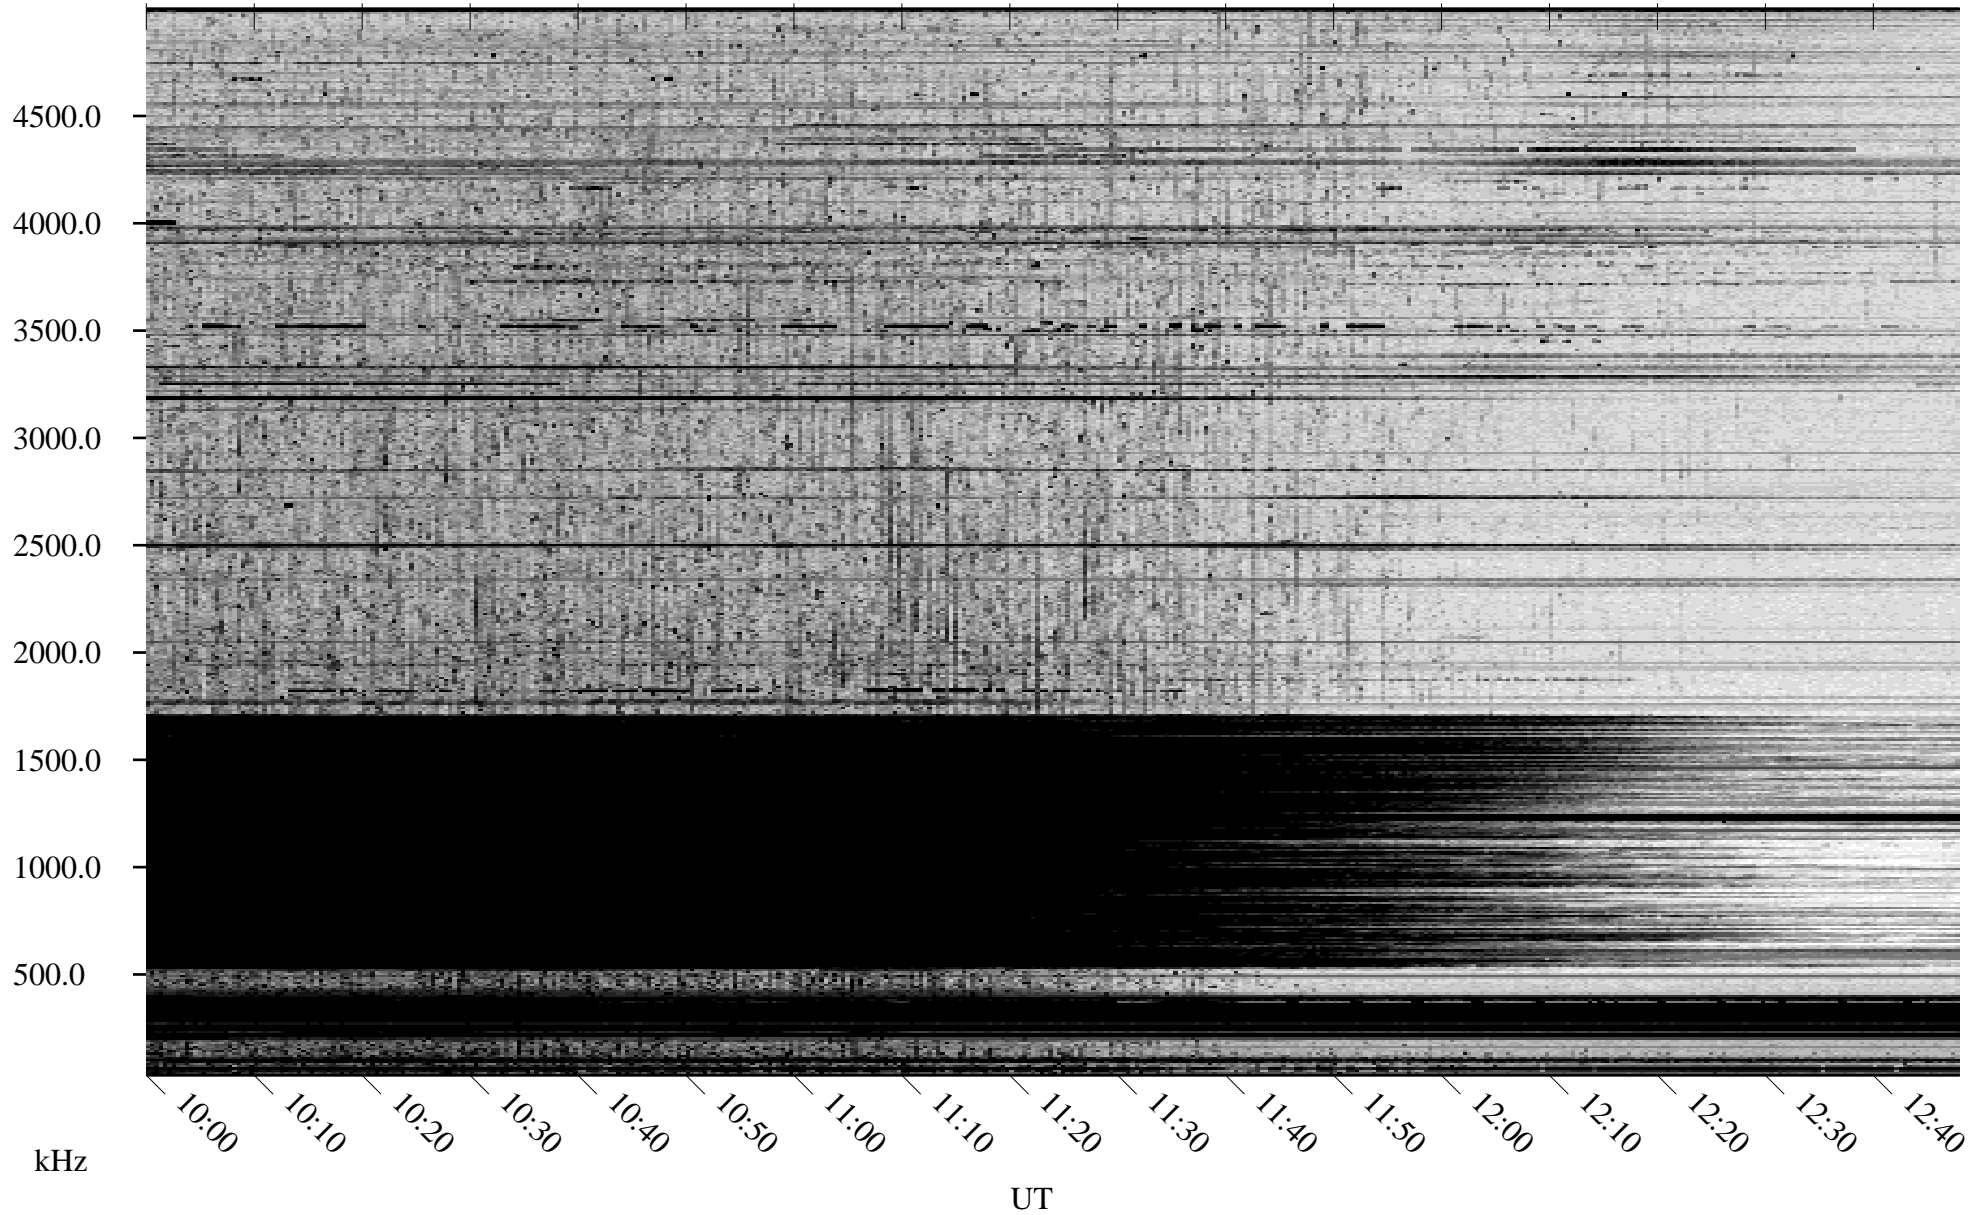

09/23/2009 Churchill, Manitoba

Linear Scale Black = 161 White = 15

ch092651.r00SUm max_12

Page 5

09/23/2009 Churchill, Manitoba

Linear Scale Black = 161 White = 15

ch092651.r00SUm max_12

Page 6

09/23/2009 Churchill, Manitoba

Linear Scale Black = 161 White = 15

ch092651.r00SUm max_12

Page 7

09/23/2009 Churchill, Manitoba

Linear Scale Black = 161 White = 15

ch092651.r00SUm max_12

Page 8