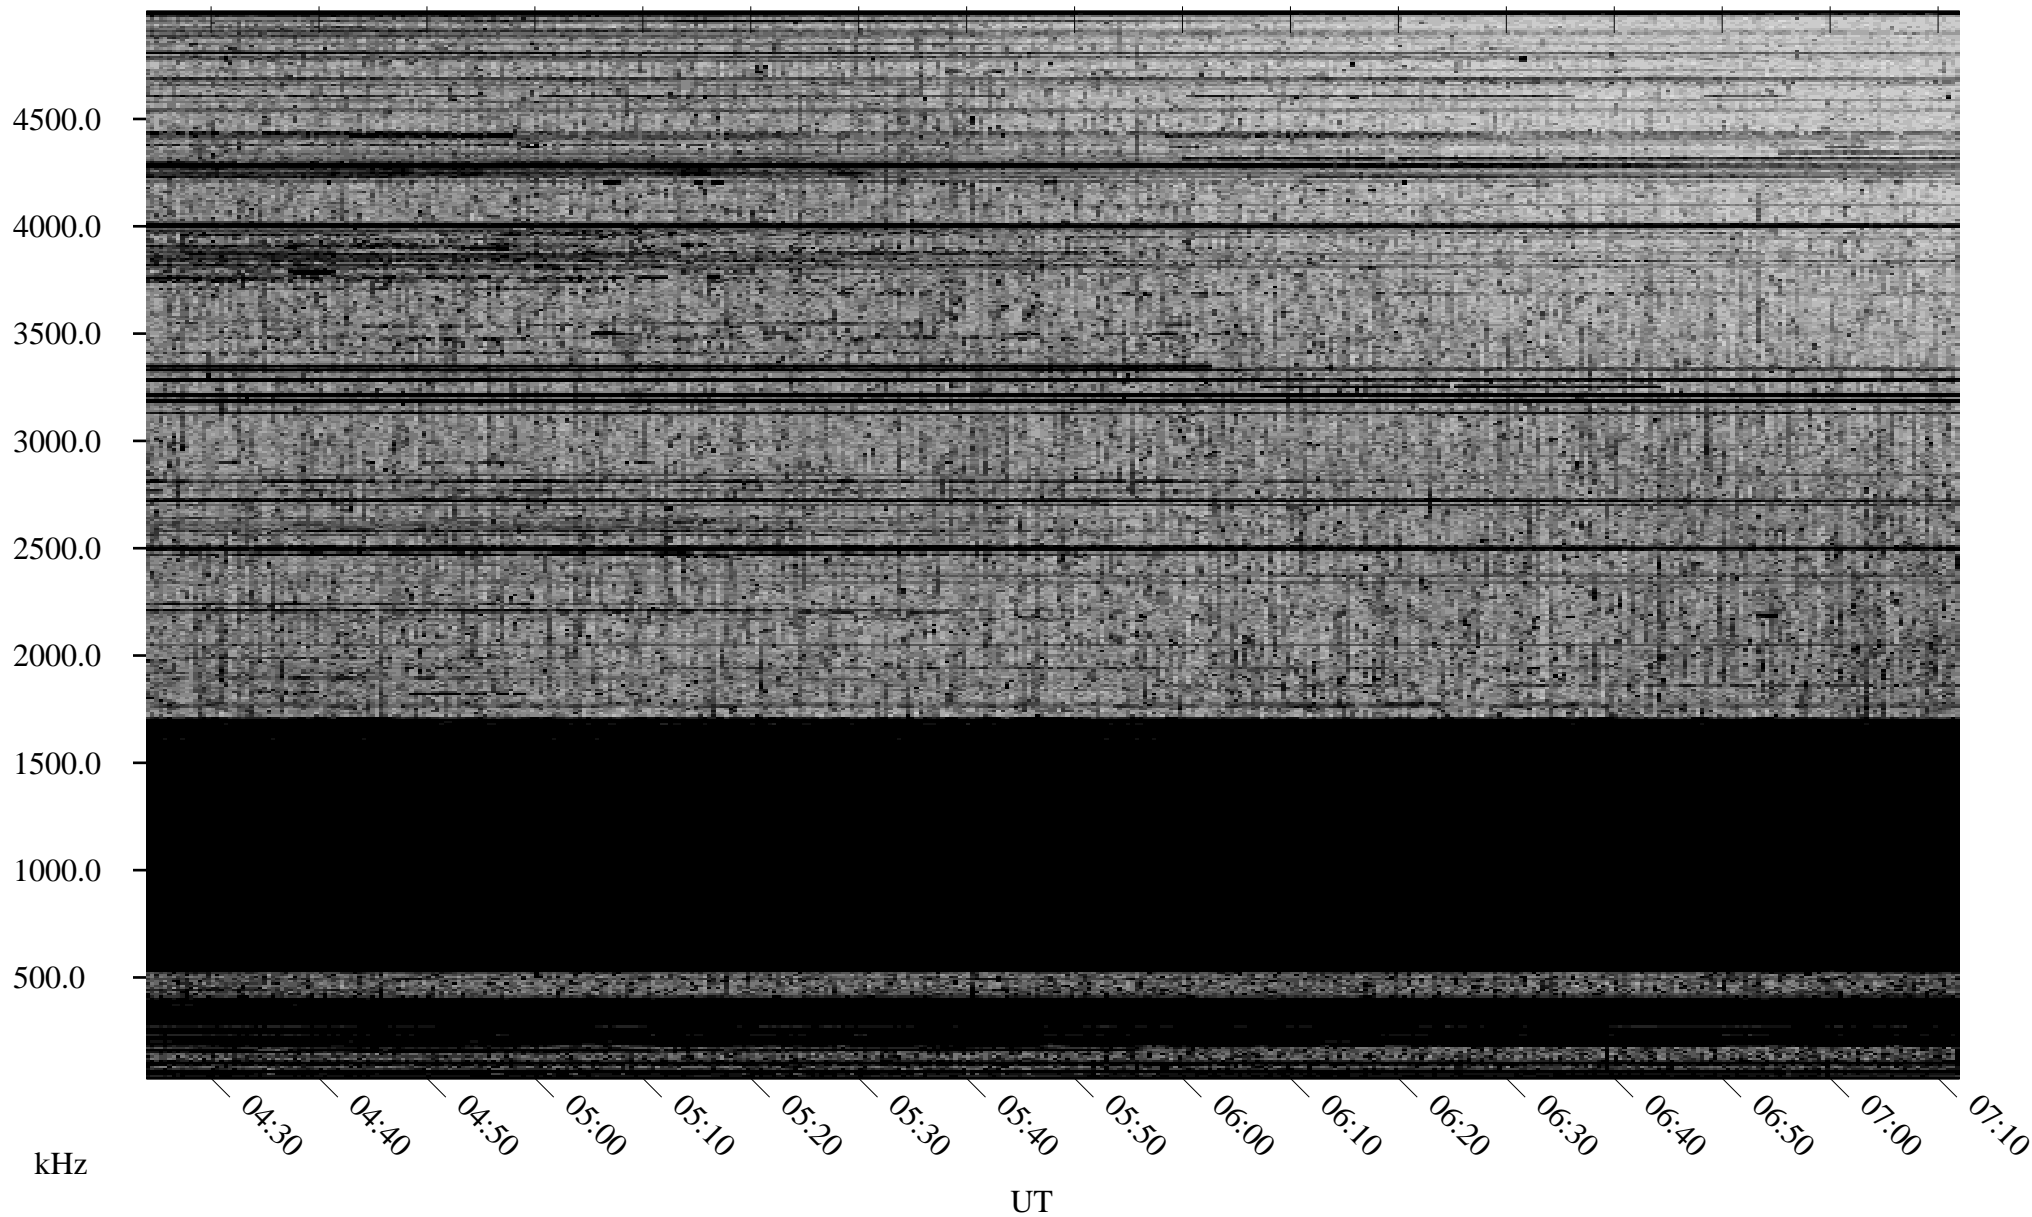

09/22/2009 Churchill, Manitoba

Linear Scale Black = 161 White = 15

ch092651.r00SUm max_12

Page 1

09/22/2009 Churchill, Manitoba

Linear Scale Black = 161 White = 15

ch092651.r00SUm max_12

Page 2

09/23/2009 Churchill, Manitoba

Linear Scale Black = 161 White = 15

ch092651.r00SUm max_12

Page 3

09/23/2009 Churchill, Manitoba

Linear Scale Black = 161 White = 15

ch092651.r00SUm max_12

Page 4

09/23/2009 Churchill, Manitoba

Linear Scale Black = 161 White = 15

ch092651.r00SUm max_12

Page 5

09/23/2009 Churchill, Manitoba

Linear Scale Black = 161 White = 15

ch092651.r00SUm max_12

Page 6

09/23/2009 Churchill, Manitoba

Linear Scale Black = 161 White = 15

ch092651.r00SUm max_12

Page 7

09/23/2009 Churchill, Manitoba

Linear Scale Black = 161 White = 15

ch092651.r00SUm max_12

Page 8