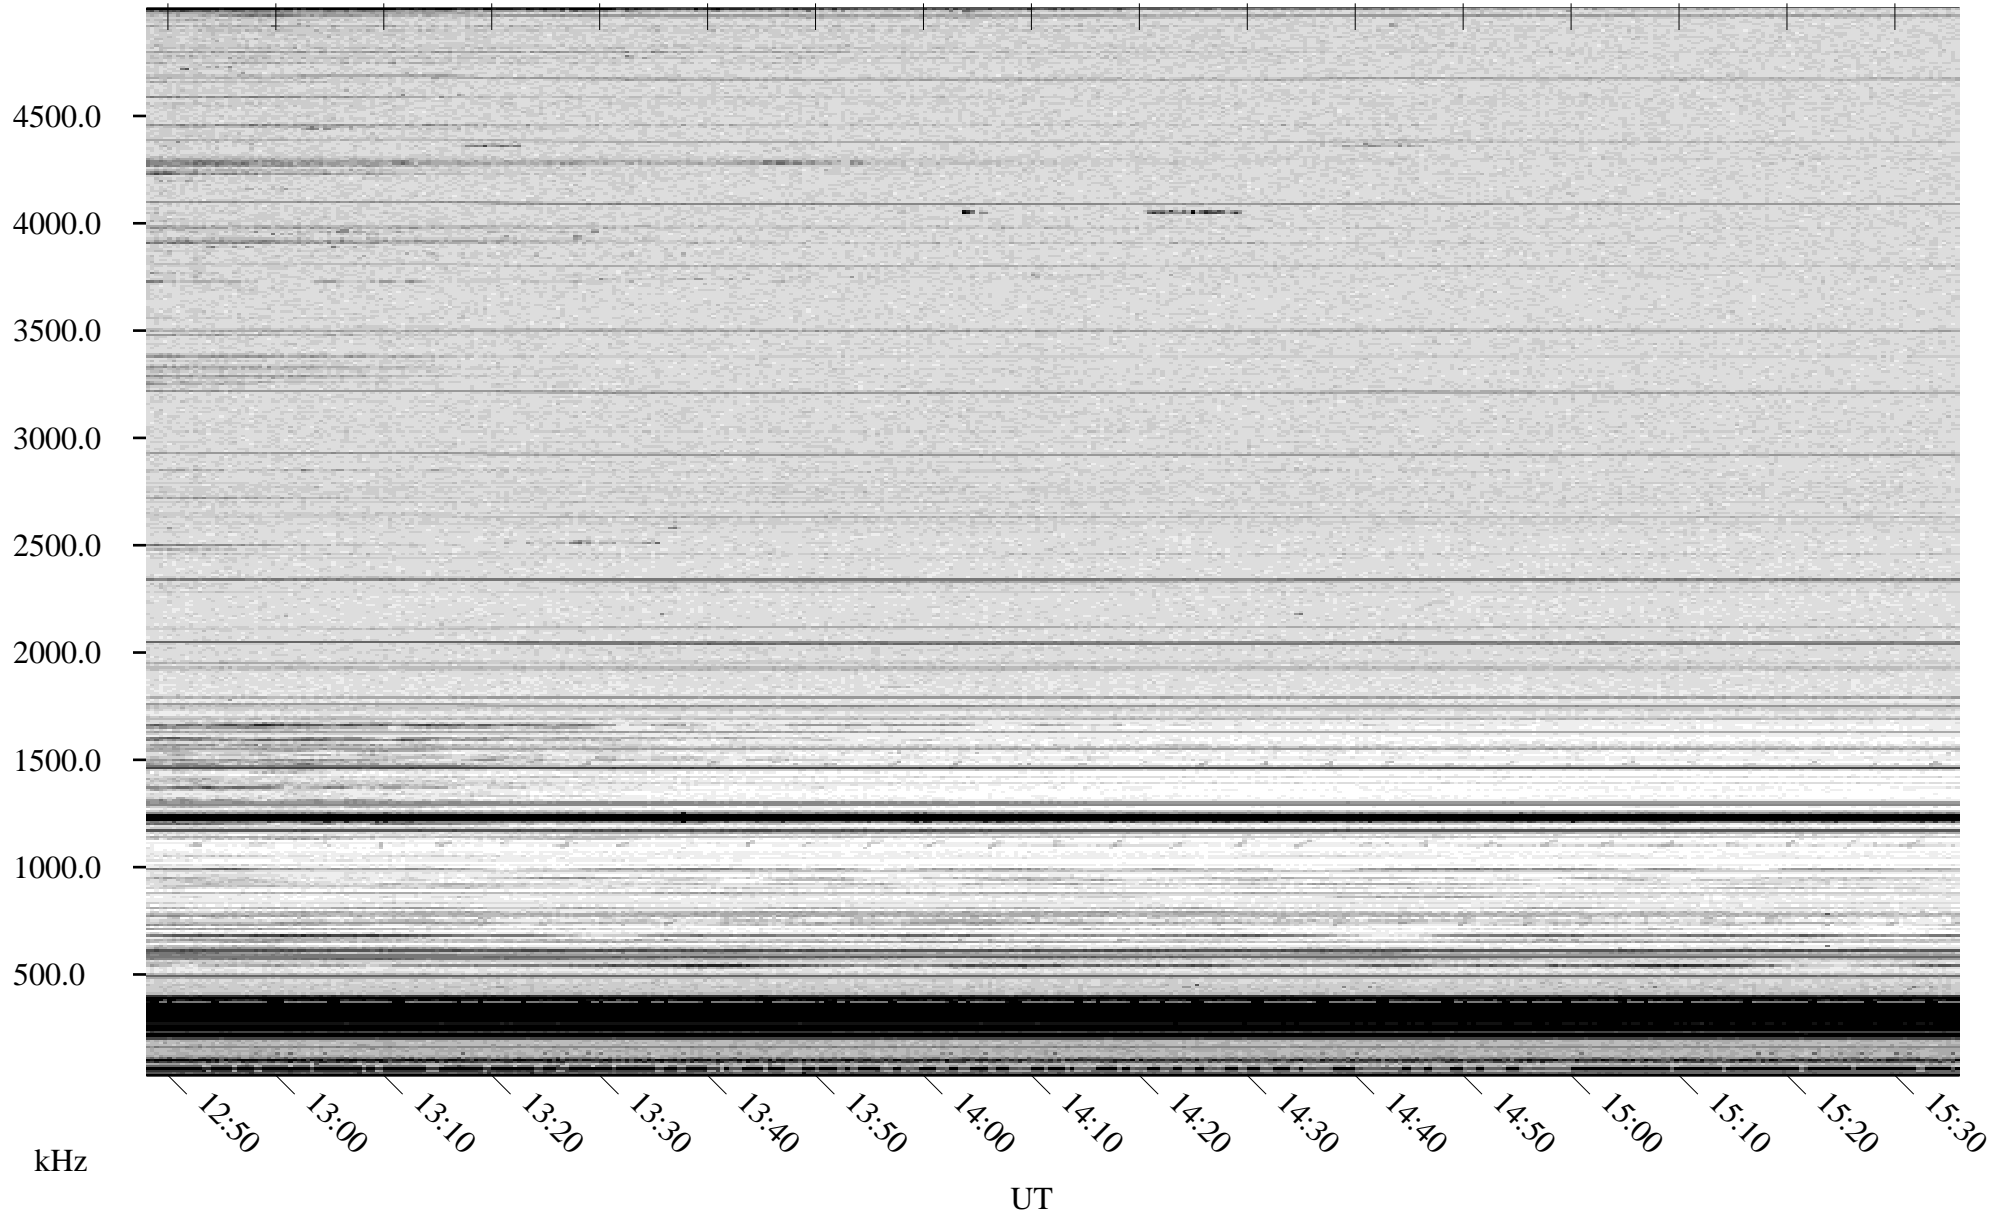

09/22/2009 Churchill, Manitoba

Linear Scale Black = 161 White = 15

ch092651.r00SUm max_12

Page 1

09/22/2009 Churchill, Manitoba

Linear Scale Black = 161 White = 15

ch092651.r00SUm max_12

Page 2

09/23/2009 Churchill, Manitoba

Linear Scale Black = 161 White = 15

ch092651.r00SUm max_12

Page 3

09/23/2009 Churchill, Manitoba

Linear Scale Black = 161 White = 15

ch092651.r00SUm max_12

Page 4

09/23/2009 Churchill, Manitoba

Linear Scale Black = 161 White = 15

ch092651.r00SUm max_12

Page 5

09/23/2009 Churchill, Manitoba

Linear Scale Black = 161 White = 15

ch092651.r00SUm max_12

Page 6

09/23/2009 Churchill, Manitoba

Linear Scale Black = 161 White = 15

ch092651.r00SUm max_12

Page 7

09/23/2009 Churchill, Manitoba

Linear Scale Black = 161 White = 15

ch092651.r00SUm max_12

Page 8