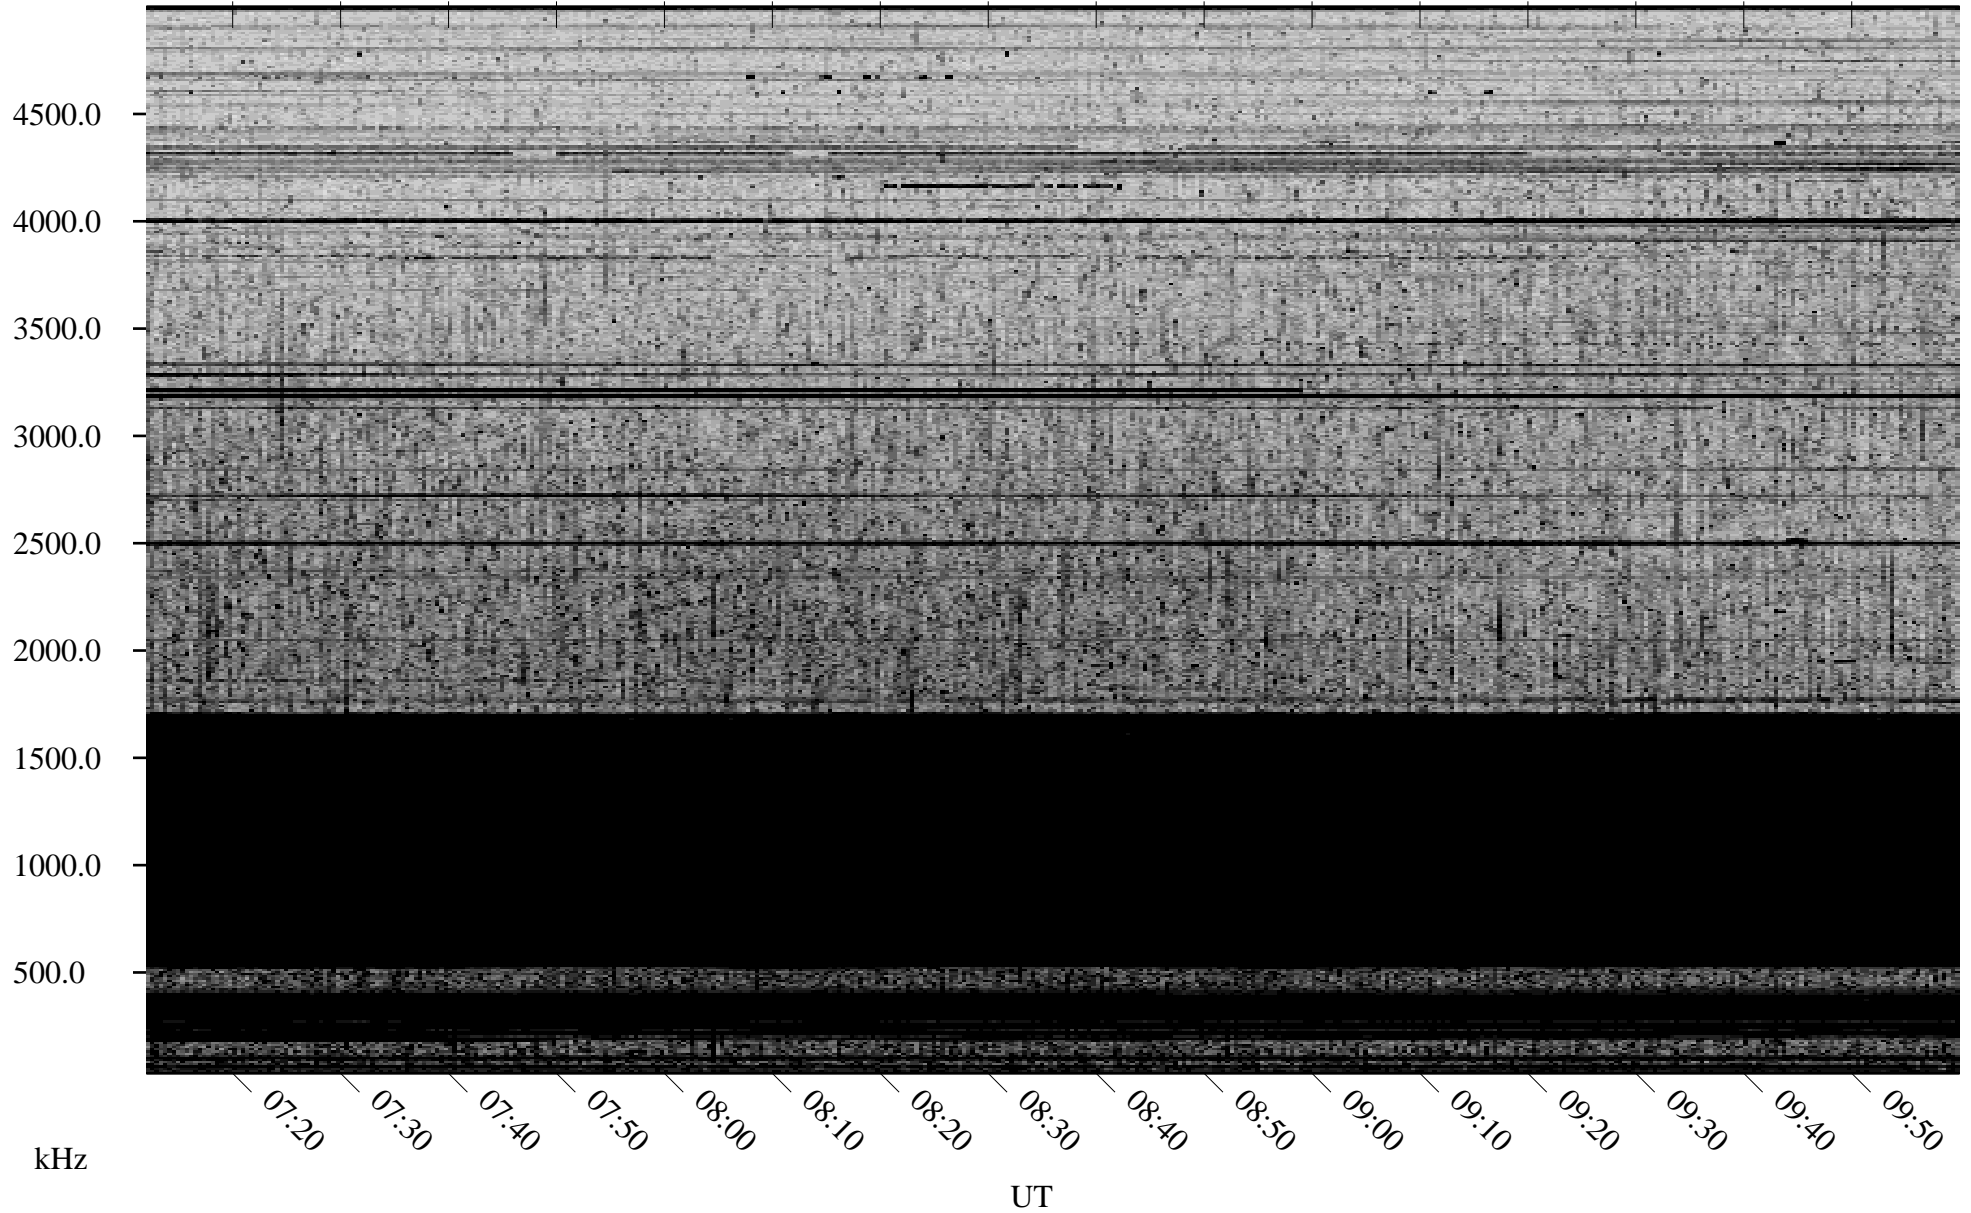

09/22/2009 Churchill, Manitoba

Linear Scale Black = 161 White = 15

ch092651.r00SUm max_12

Page 1

09/22/2009 Churchill, Manitoba

Linear Scale Black = 161 White = 15

ch092651.r00SUm max_12

Page 2

09/23/2009 Churchill, Manitoba

Linear Scale Black = 161 White = 15

ch092651.r00SUm max_12

Page 3

09/23/2009 Churchill, Manitoba

Linear Scale Black = 161 White = 15

ch092651.r00SUm max_12

Page 4

09/23/2009 Churchill, Manitoba

Linear Scale Black = 161 White = 15

ch092651.r00SUm max_12

Page 5

09/23/2009 Churchill, Manitoba

Linear Scale Black = 161 White = 15

ch092651.r00SUm max_12

Page 6

09/23/2009 Churchill, Manitoba

Linear Scale Black = 161 White = 15

ch092651.r00SUm max_12

Page 7

09/23/2009 Churchill, Manitoba

Linear Scale Black = 161 White = 15

ch092651.r00SUm max_12

Page 8