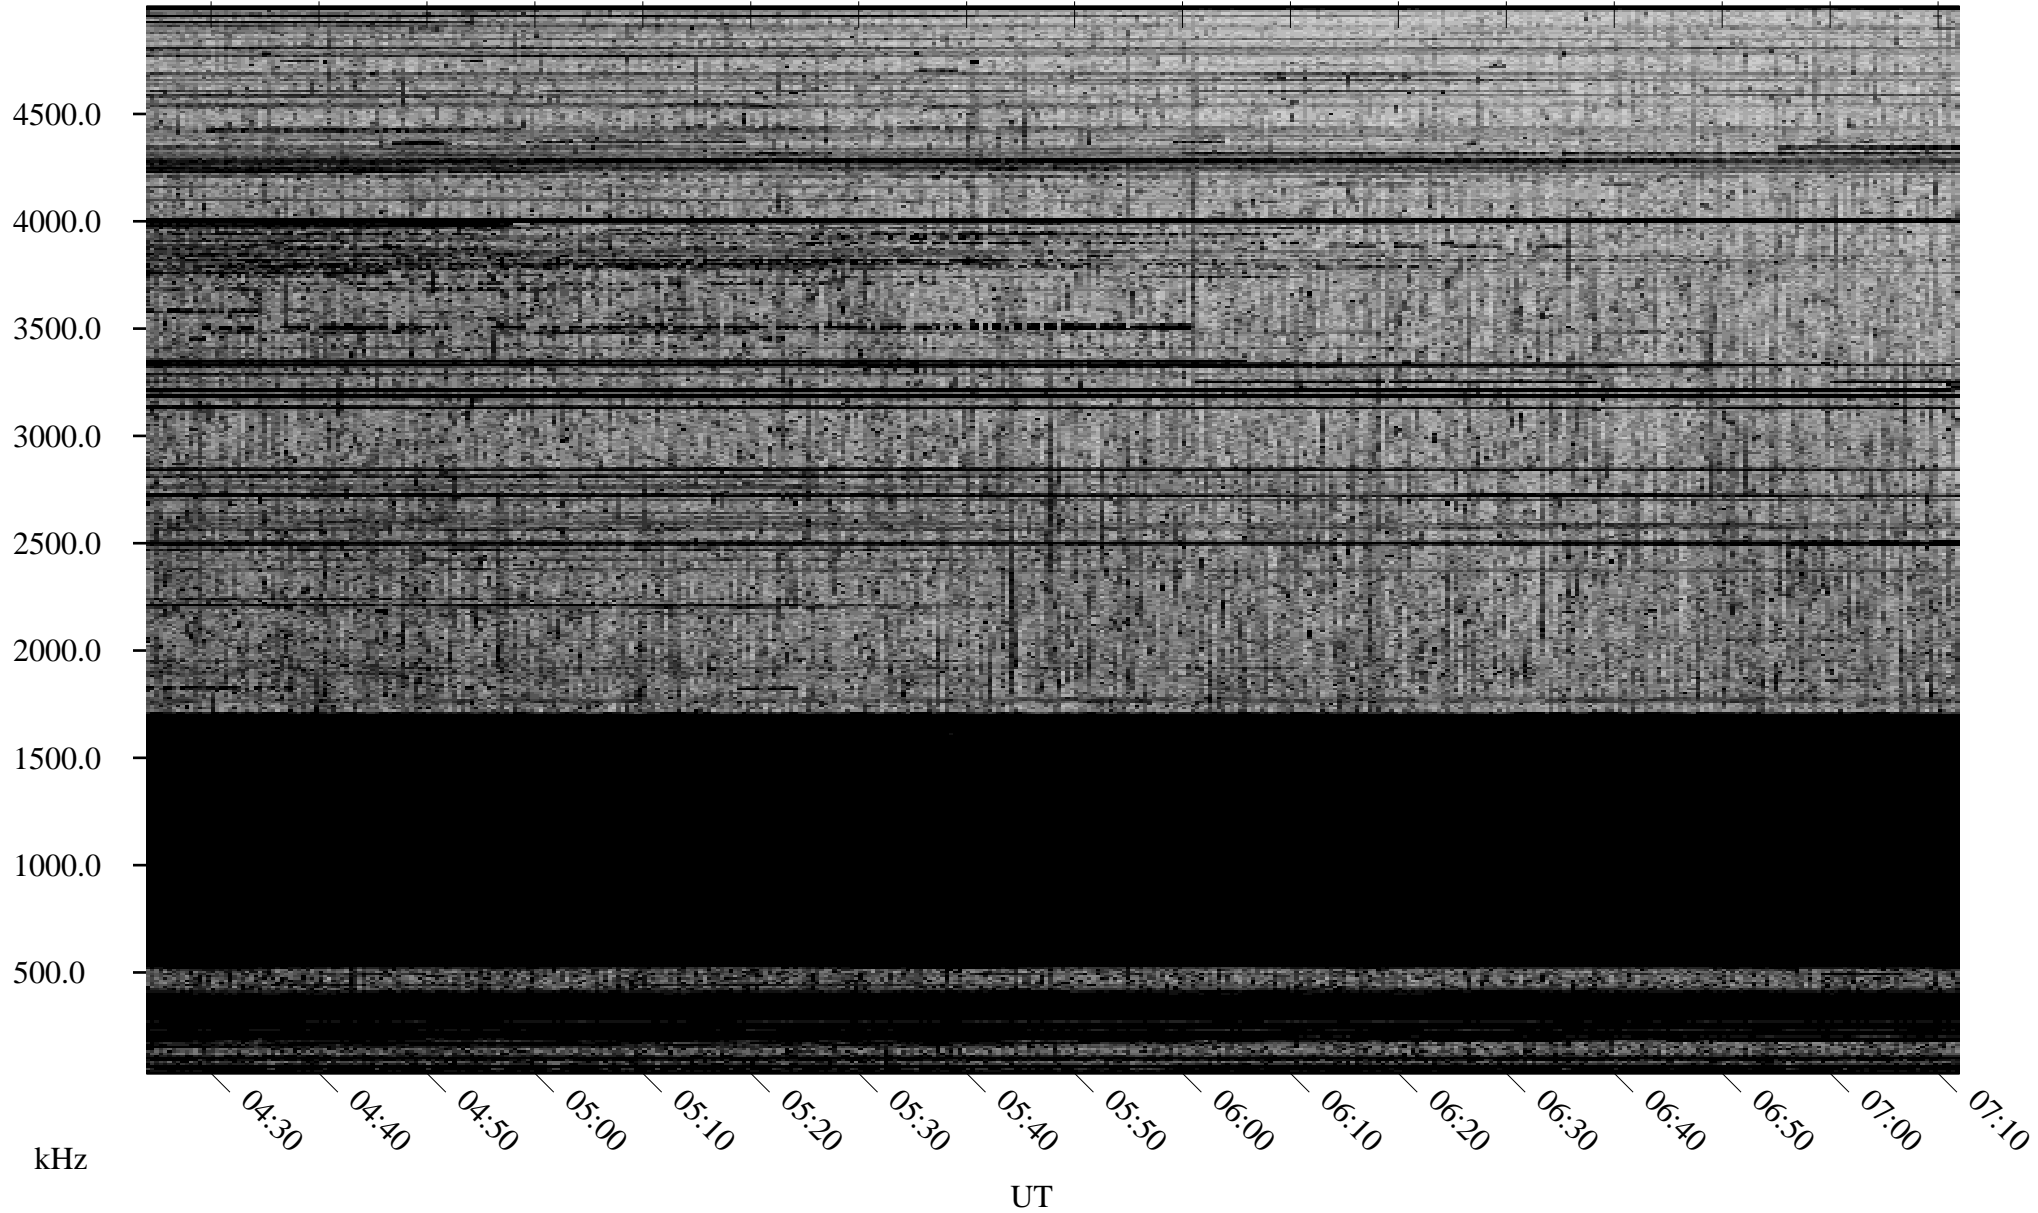

09/23/2009 Churchill, Manitoba

Linear Scale Black = 161 White = 15

ch09266l.r00SUm max_12

Page 1

09/23/2009 Churchill, Manitoba

Linear Scale Black = 161 White = 15

ch09266l.r00SUm max_12

Page 2

09/24/2009 Churchill, Manitoba

Linear Scale Black = 161 White = 15

ch09266l.r00SUm max_12

Page 3

09/24/2009 Churchill, Manitoba

Linear Scale Black = 161 White = 15

ch09266l.r00SUm max_12

Page 4

09/24/2009 Churchill, Manitoba

Linear Scale Black = 161 White = 15

ch09266l.r00SUm max_12

Page 5

09/24/2009 Churchill, Manitoba

Linear Scale Black = 161 White = 15

ch09266l.r00SUm max_12

Page 6

09/24/2009 Churchill, Manitoba

Linear Scale Black = 161 White = 15

ch09266l.r00SUm max_12

Page 7

09/24/2009 Churchill, Manitoba

Linear Scale Black = 161 White = 15

ch09266l.r00SUm max_12