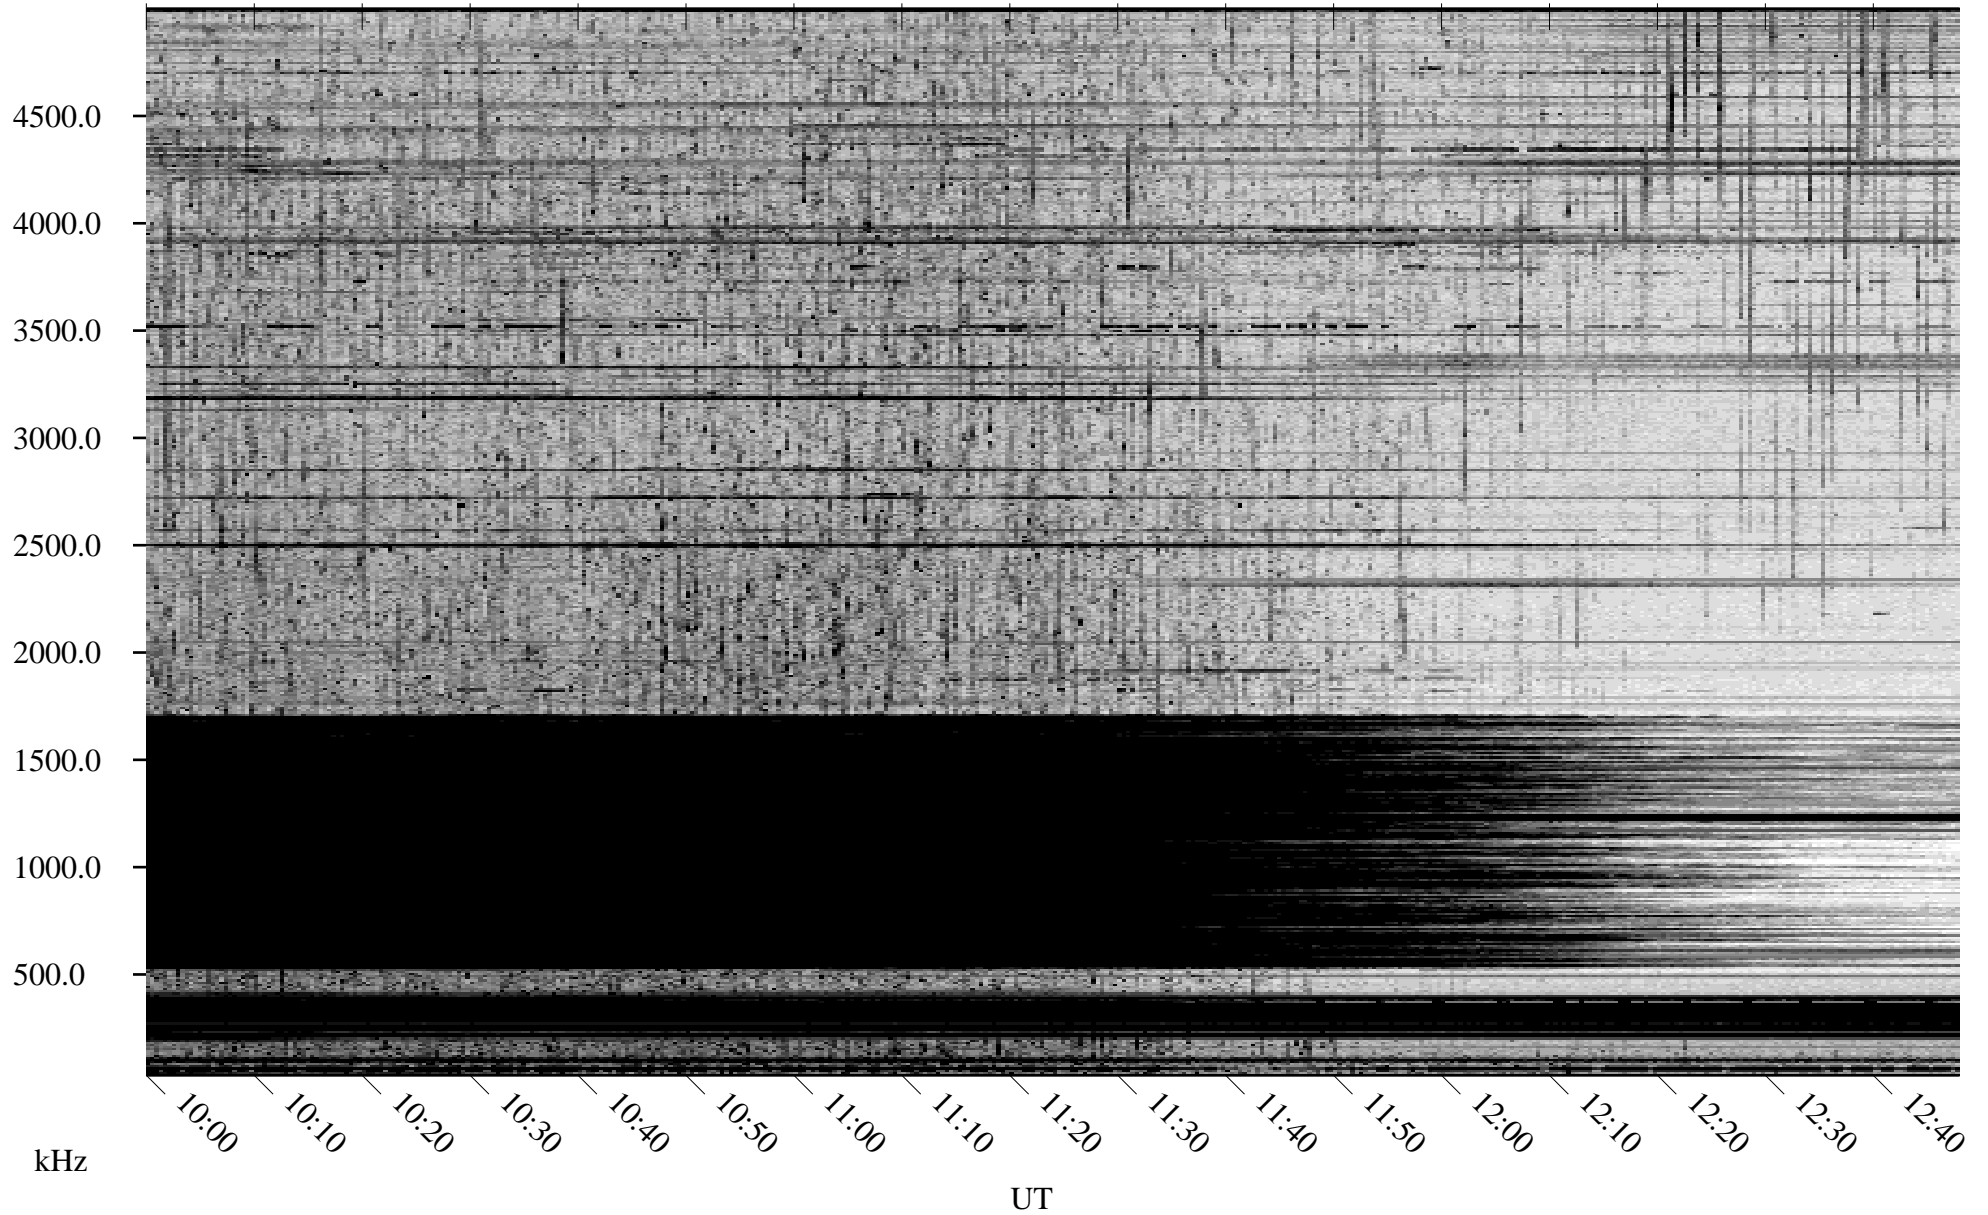

09/24/2009 Churchill, Manitoba

Linear Scale Black = 161 White = 15

ch09266l.r00SUm max_12

Page 5

09/24/2009 Churchill, Manitoba

Linear Scale Black = 161 White = 15

ch09266l.r00SUm max_12

Page 6

09/24/2009 Churchill, Manitoba

Linear Scale Black = 161 White = 15

ch09266l.r00SUm max_12

Page 7

09/24/2009 Churchill, Manitoba

Linear Scale Black = 161 White = 15

ch09266l.r00SUm max_12