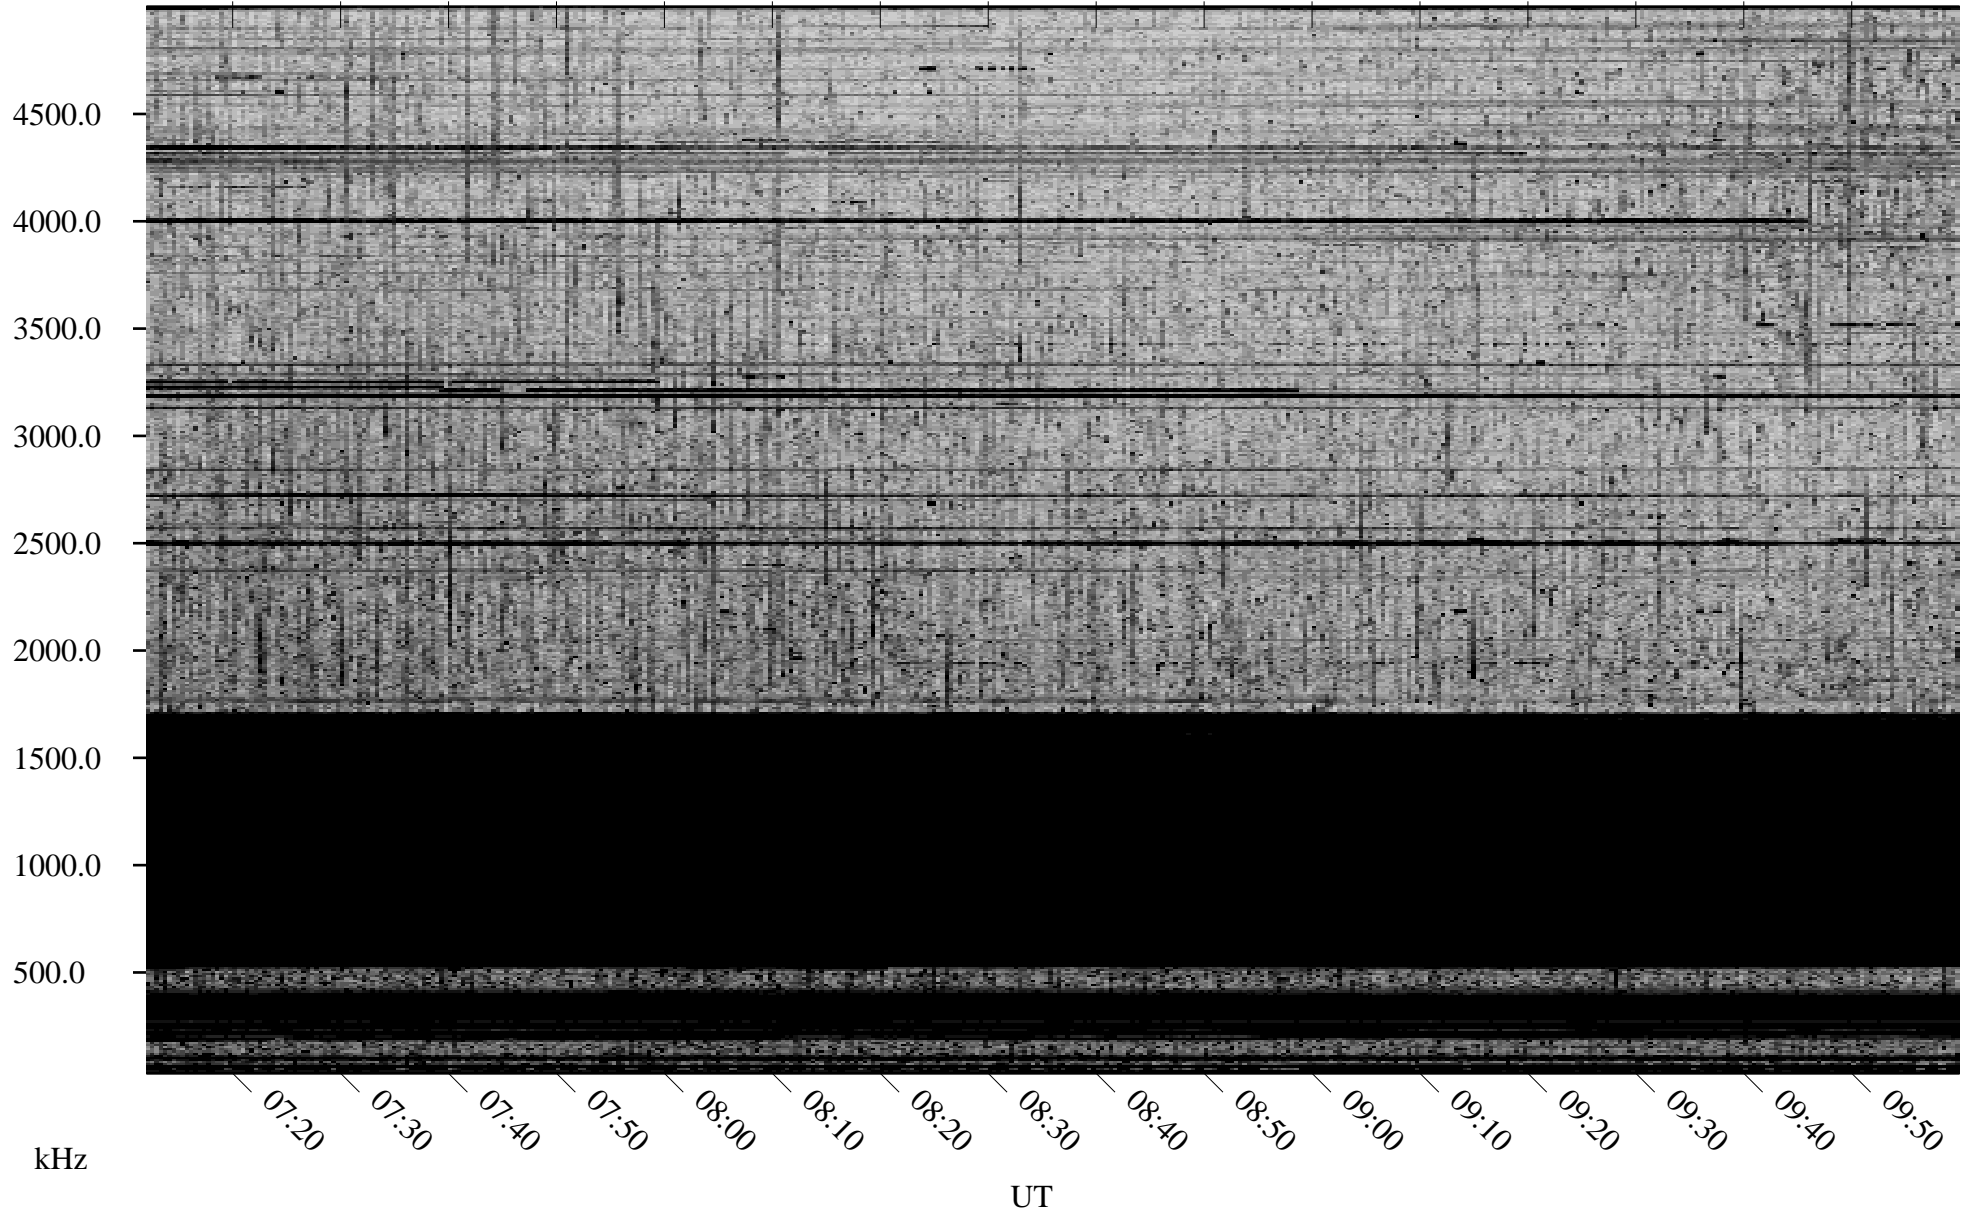

09/23/2009 Churchill, Manitoba

Linear Scale Black = 161 White = 15

ch09266l.r00SUm max_12

Page 1

09/23/2009 Churchill, Manitoba

Linear Scale Black = 161 White = 15

ch09266l.r00SUm max_12

Page 2

09/24/2009 Churchill, Manitoba

Linear Scale Black = 161 White = 15

ch09266l.r00SUm max_12

Page 3

09/24/2009 Churchill, Manitoba

Linear Scale Black = 161 White = 15

ch09266l.r00SUm max_12

Page 4

09/24/2009 Churchill, Manitoba

Linear Scale Black = 161 White = 15

ch09266l.r00SUm max_12

Page 5

09/24/2009 Churchill, Manitoba

Linear Scale Black = 161 White = 15

ch09266l.r00SUm max_12

Page 6

09/24/2009 Churchill, Manitoba

Linear Scale Black = 161 White = 15

ch09266l.r00SUm max_12

Page 7

09/24/2009 Churchill, Manitoba

Linear Scale Black = 161 White = 15

ch09266l.r00SUm max_12