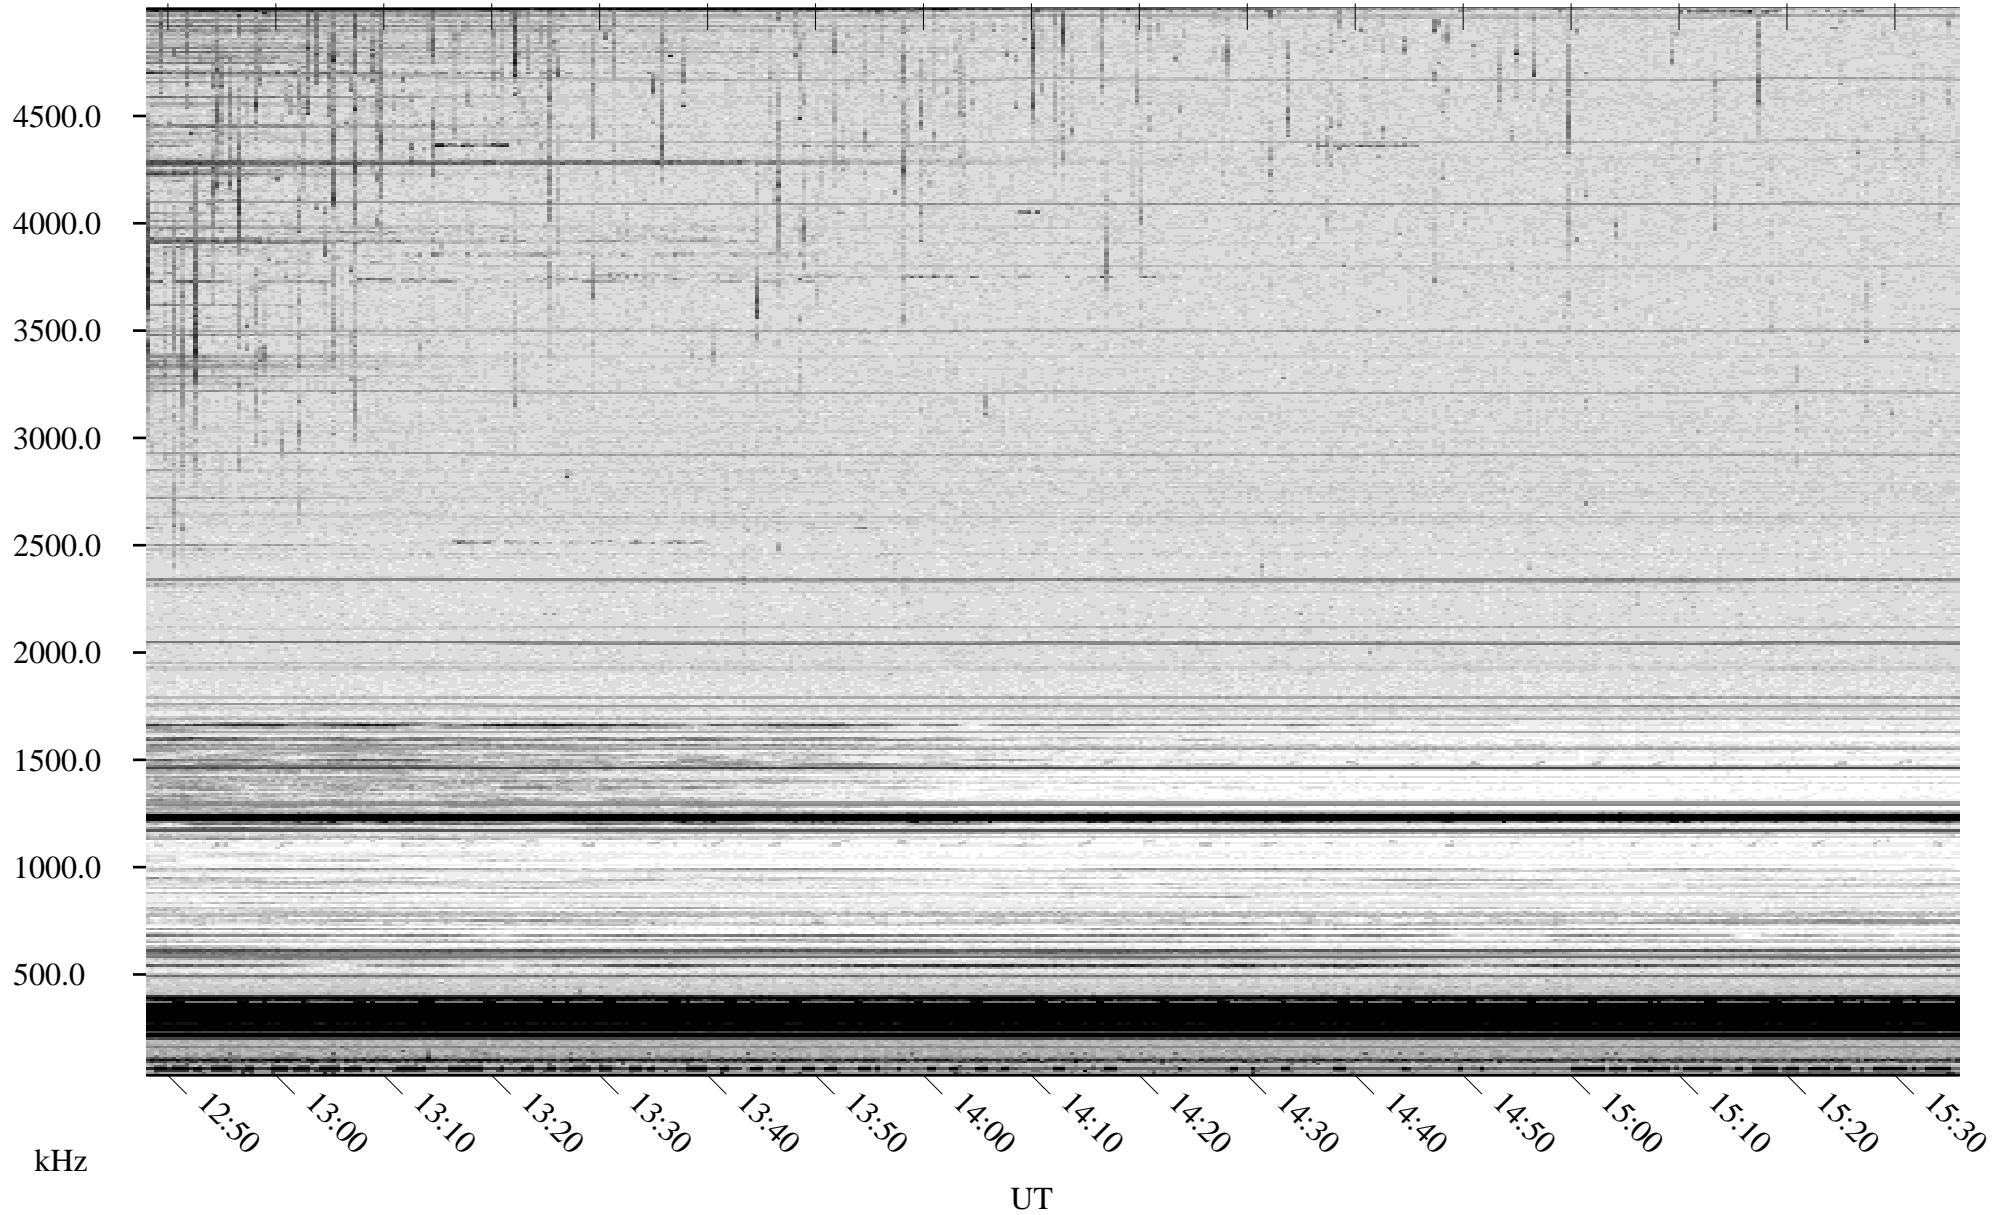

09/23/2009 Churchill, Manitoba

Linear Scale Black = 161 White = 15

ch09266l.r00SUm max_12

Page 1

09/23/2009 Churchill, Manitoba

Linear Scale Black = 161 White = 15

ch09266l.r00SUm max_12

Page 2

09/24/2009 Churchill, Manitoba

Linear Scale Black = 161 White = 15

ch09266l.r00SUm max_12

Page 3

09/24/2009 Churchill, Manitoba

Linear Scale Black = 161 White = 15

ch09266l.r00SUm max_12

Page 4

09/24/2009 Churchill, Manitoba

Linear Scale Black = 161 White = 15

ch09266l.r00SUm max_12

Page 5

09/24/2009 Churchill, Manitoba

Linear Scale Black = 161 White = 15

ch09266l.r00SUm max_12

Page 6

09/24/2009 Churchill, Manitoba

Linear Scale Black = 161 White = 15

ch09266l.r00SUm max_12

Page 7

09/24/2009 Churchill, Manitoba

Linear Scale Black = 161 White = 15

ch09266l.r00SUm max_12