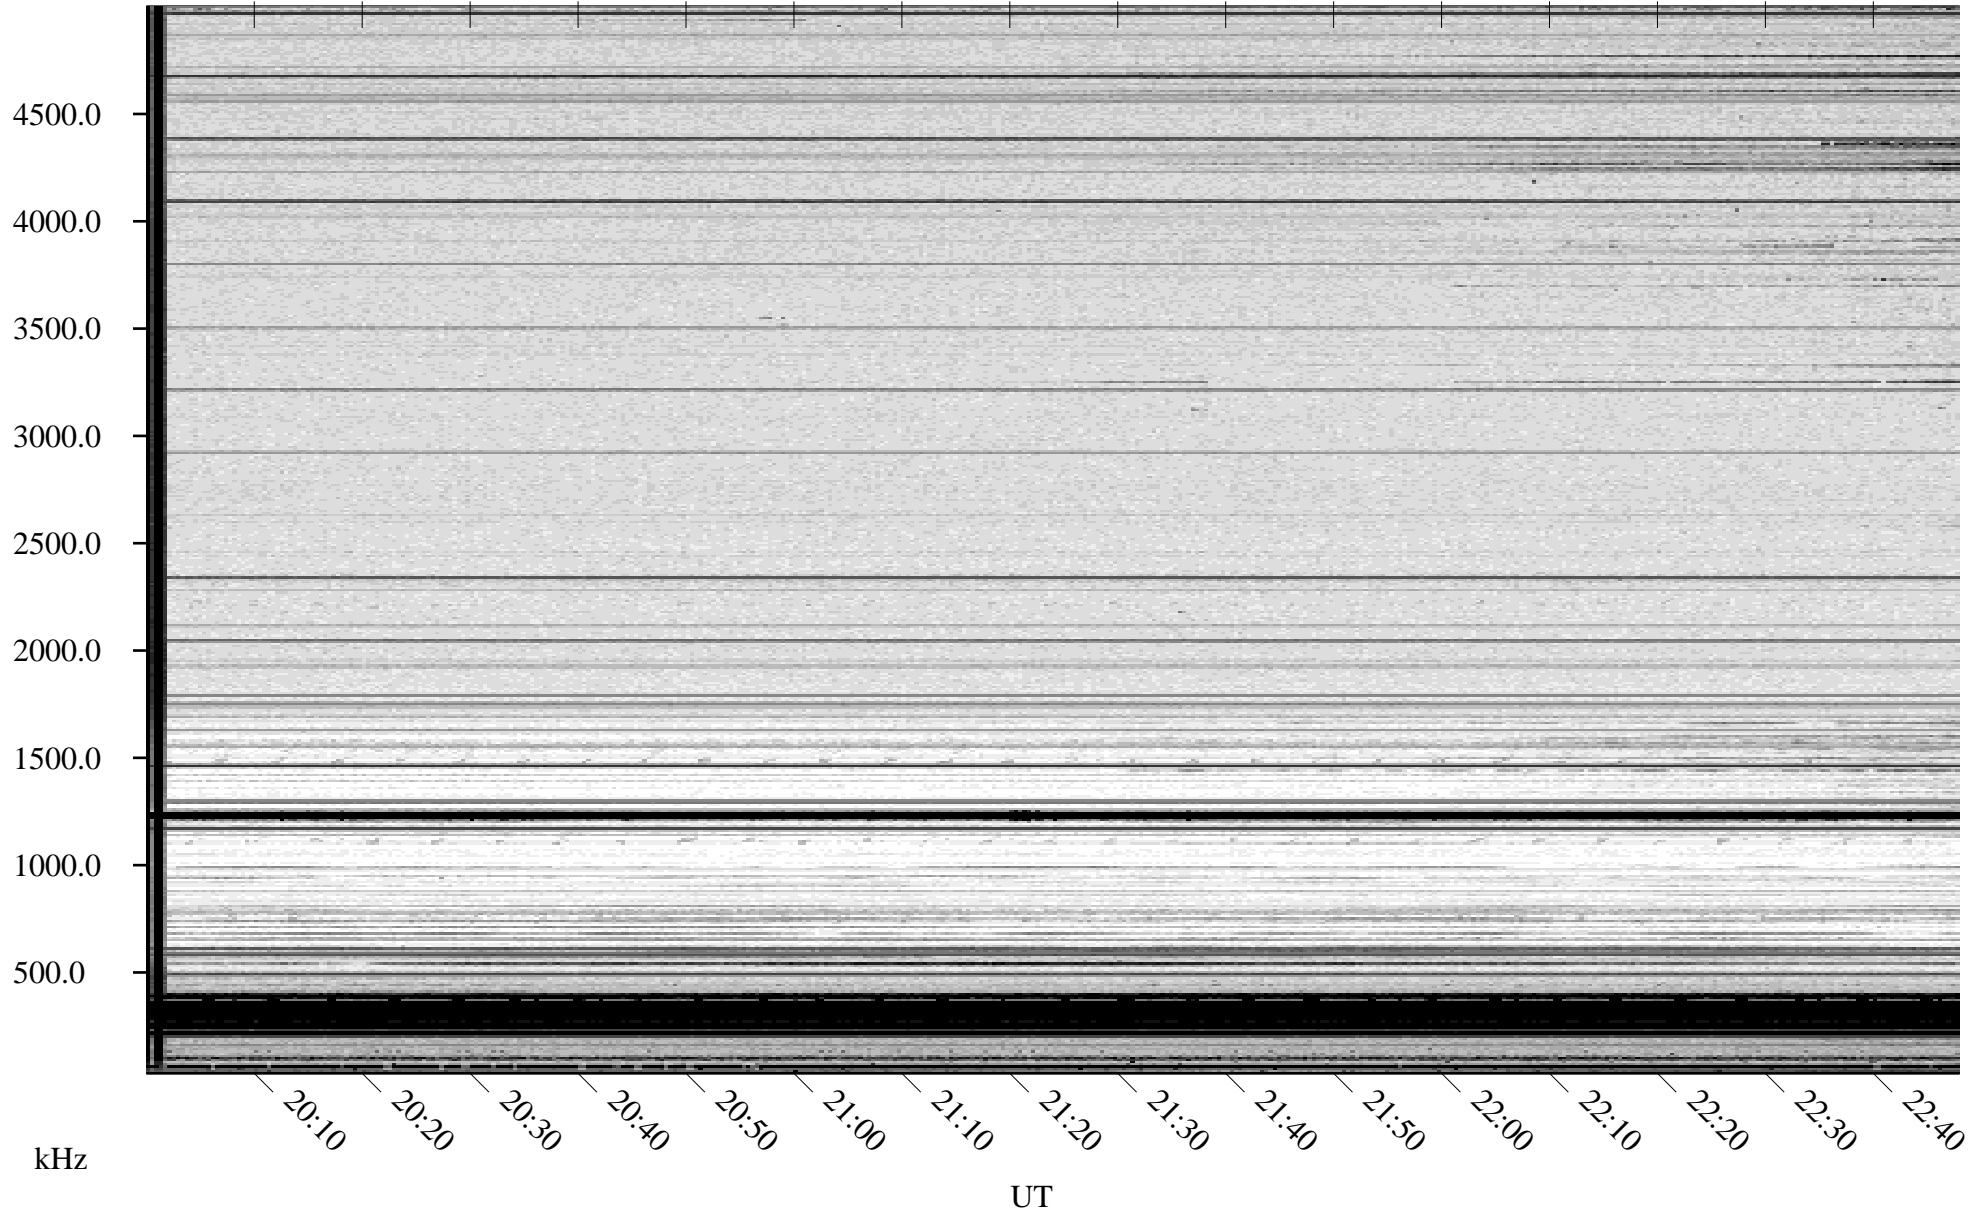

09/23/2009 Churchill, Manitoba

Linear Scale Black = 161 White = 15

ch09266l.r00SUm max_12

Page 1

09/23/2009 Churchill, Manitoba

Linear Scale Black = 161 White = 15

ch09266l.r00SUm max_12

Page 2

09/24/2009 Churchill, Manitoba

Linear Scale Black = 161 White = 15

ch09266l.r00SUm max_12

Page 3

09/24/2009 Churchill, Manitoba

Linear Scale Black = 161 White = 15

ch09266l.r00SUm max_12

Page 4

09/24/2009 Churchill, Manitoba

Linear Scale Black = 161 White = 15

ch09266l.r00SUm max_12

Page 5

09/24/2009 Churchill, Manitoba

Linear Scale Black = 161 White = 15

ch09266l.r00SUm max_12

Page 6

09/24/2009 Churchill, Manitoba

Linear Scale Black = 161 White = 15

ch09266l.r00SUm max_12

Page 7

09/24/2009 Churchill, Manitoba

Linear Scale Black = 161 White = 15

ch09266l.r00SUm max_12