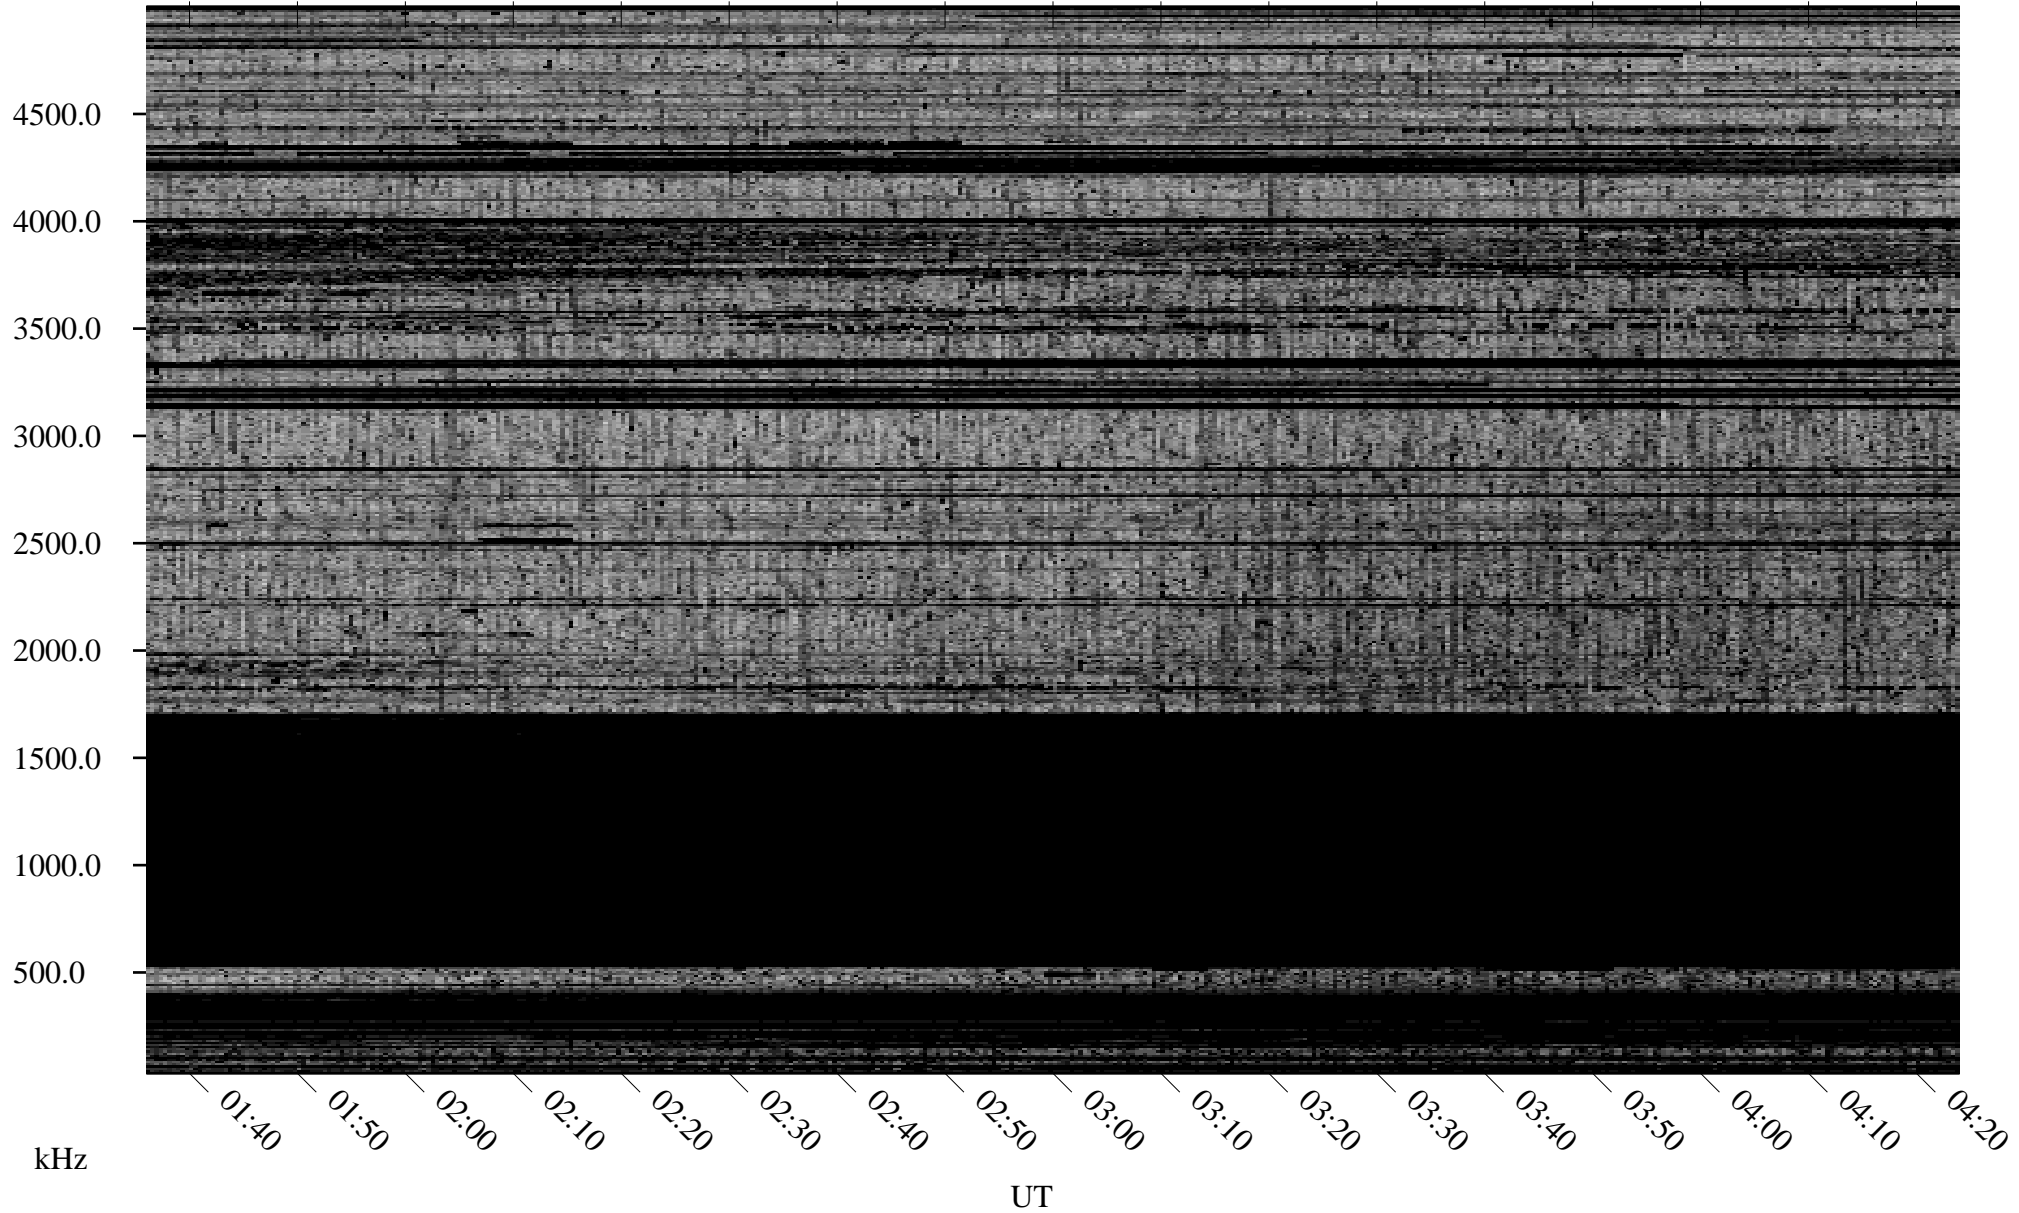

09/23/2009 Churchill, Manitoba

Linear Scale Black = 161 White = 15

ch09266l.r00SUm max_12

Page 1

09/23/2009 Churchill, Manitoba

Linear Scale Black = 161 White = 15

ch09266l.r00SUm max_12

Page 2

09/24/2009 Churchill, Manitoba

Linear Scale Black = 161 White = 15

ch09266l.r00SUm max_12

Page 3

09/24/2009 Churchill, Manitoba

Linear Scale Black = 161 White = 15

ch09266l.r00SUm max_12

Page 4

09/24/2009 Churchill, Manitoba

Linear Scale Black = 161 White = 15

ch09266l.r00SUm max_12

Page 5

09/24/2009 Churchill, Manitoba

Linear Scale Black = 161 White = 15

ch09266l.r00SUm max_12

Page 6

09/24/2009 Churchill, Manitoba

Linear Scale Black = 161 White = 15

ch09266l.r00SUm max_12

Page 7

09/24/2009 Churchill, Manitoba

Linear Scale Black = 161 White = 15

ch09266l.r00SUm max_12