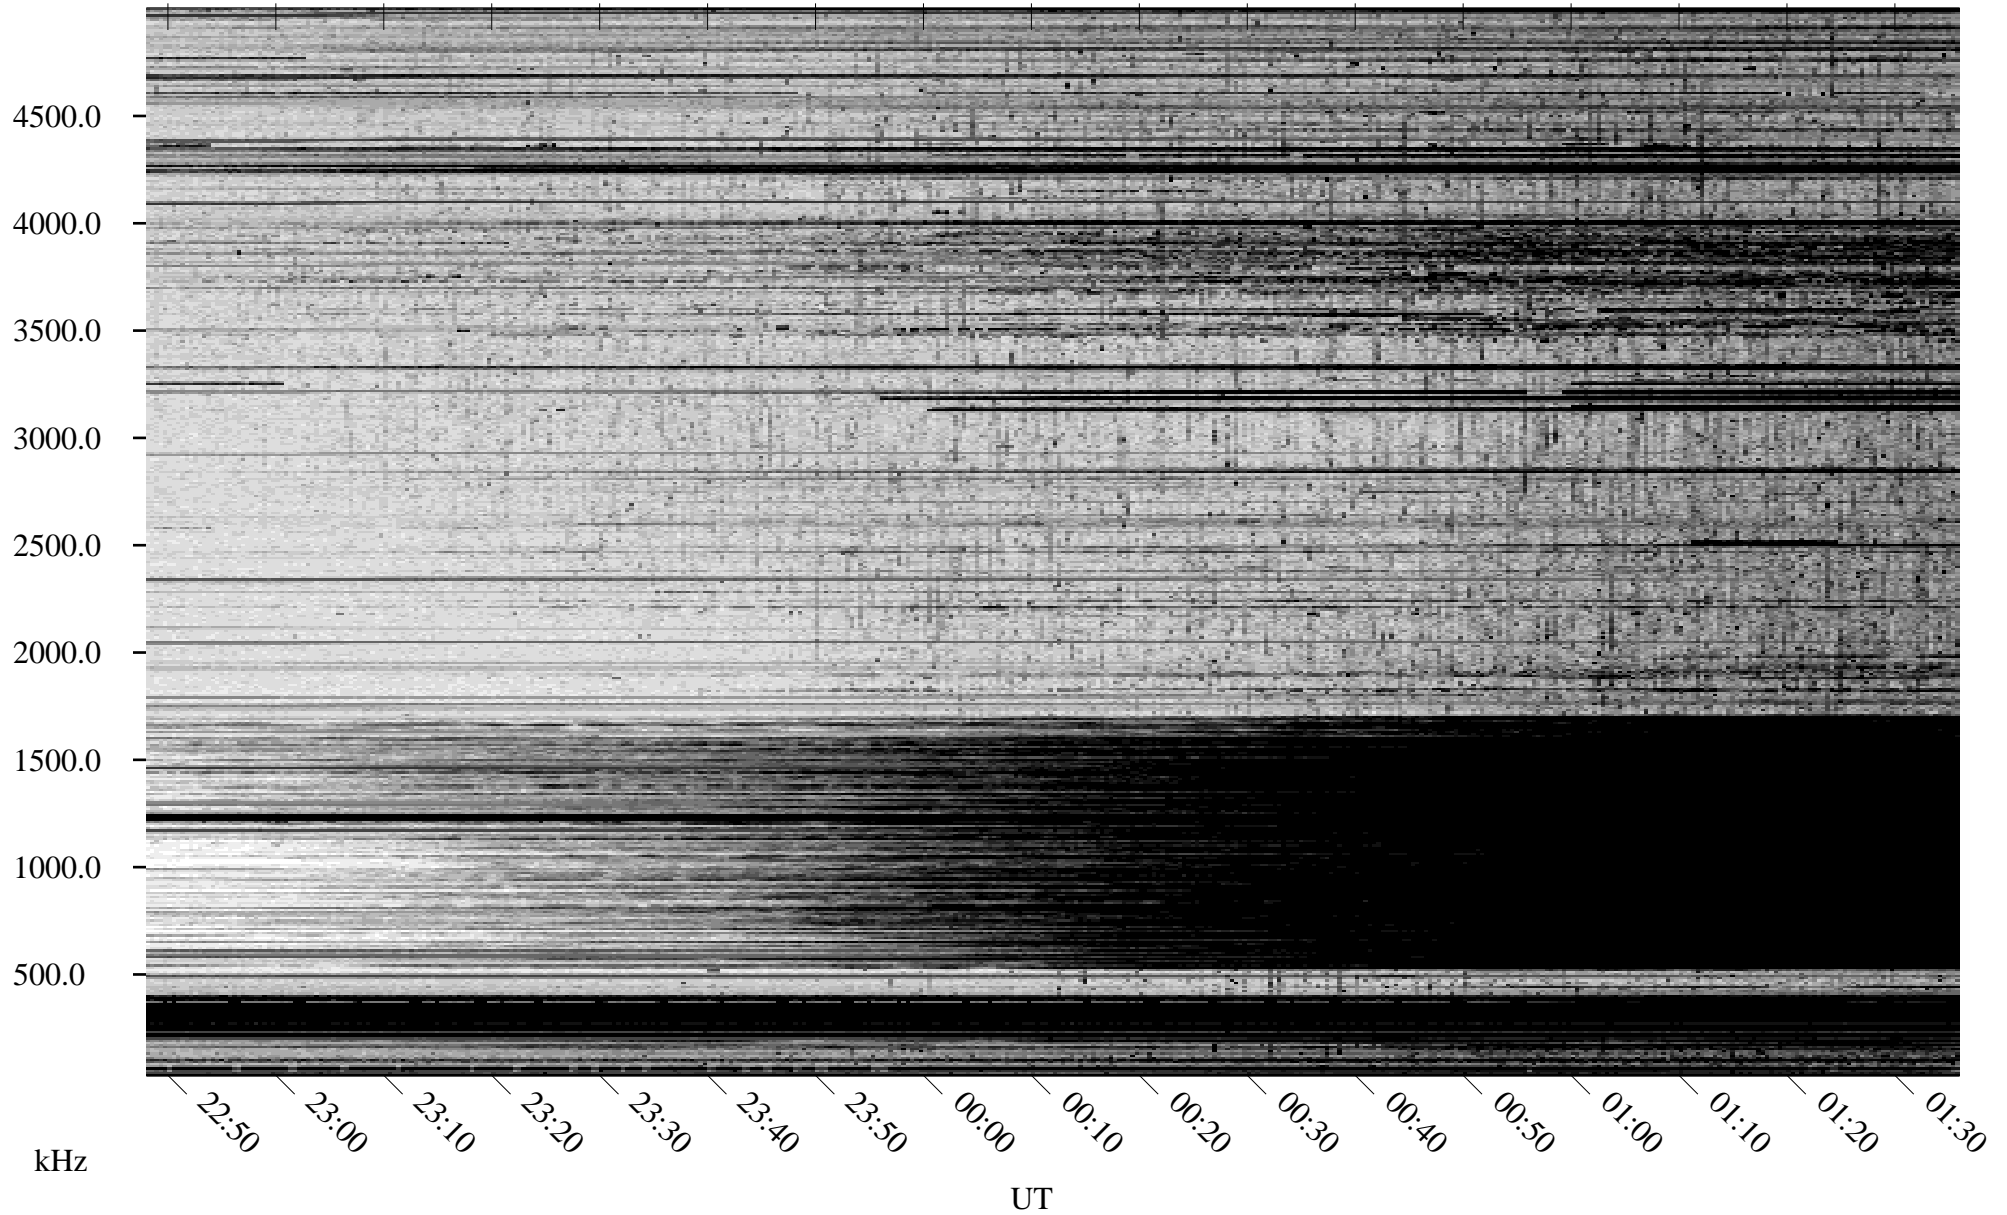

09/23/2009 Churchill, Manitoba

Linear Scale Black = 161 White = 15

ch09266l.r00SUm max_12

Page 1

09/23/2009 Churchill, Manitoba

Linear Scale Black = 161 White = 15

ch09266l.r00SUm max_12

Page 2

09/24/2009 Churchill, Manitoba

Linear Scale Black = 161 White = 15

ch09266l.r00SUm max_12

Page 3

09/24/2009 Churchill, Manitoba

Linear Scale Black = 161 White = 15

ch09266l.r00SUm max_12

Page 4

09/24/2009 Churchill, Manitoba

Linear Scale Black = 161 White = 15

ch09266l.r00SUm max_12

Page 5

09/24/2009 Churchill, Manitoba

Linear Scale Black = 161 White = 15

ch09266l.r00SUm max_12

Page 6

09/24/2009 Churchill, Manitoba

Linear Scale Black = 161 White = 15

ch09266l.r00SUm max_12

Page 7

09/24/2009 Churchill, Manitoba

Linear Scale Black = 161 White = 15

ch09266l.r00SUm max_12