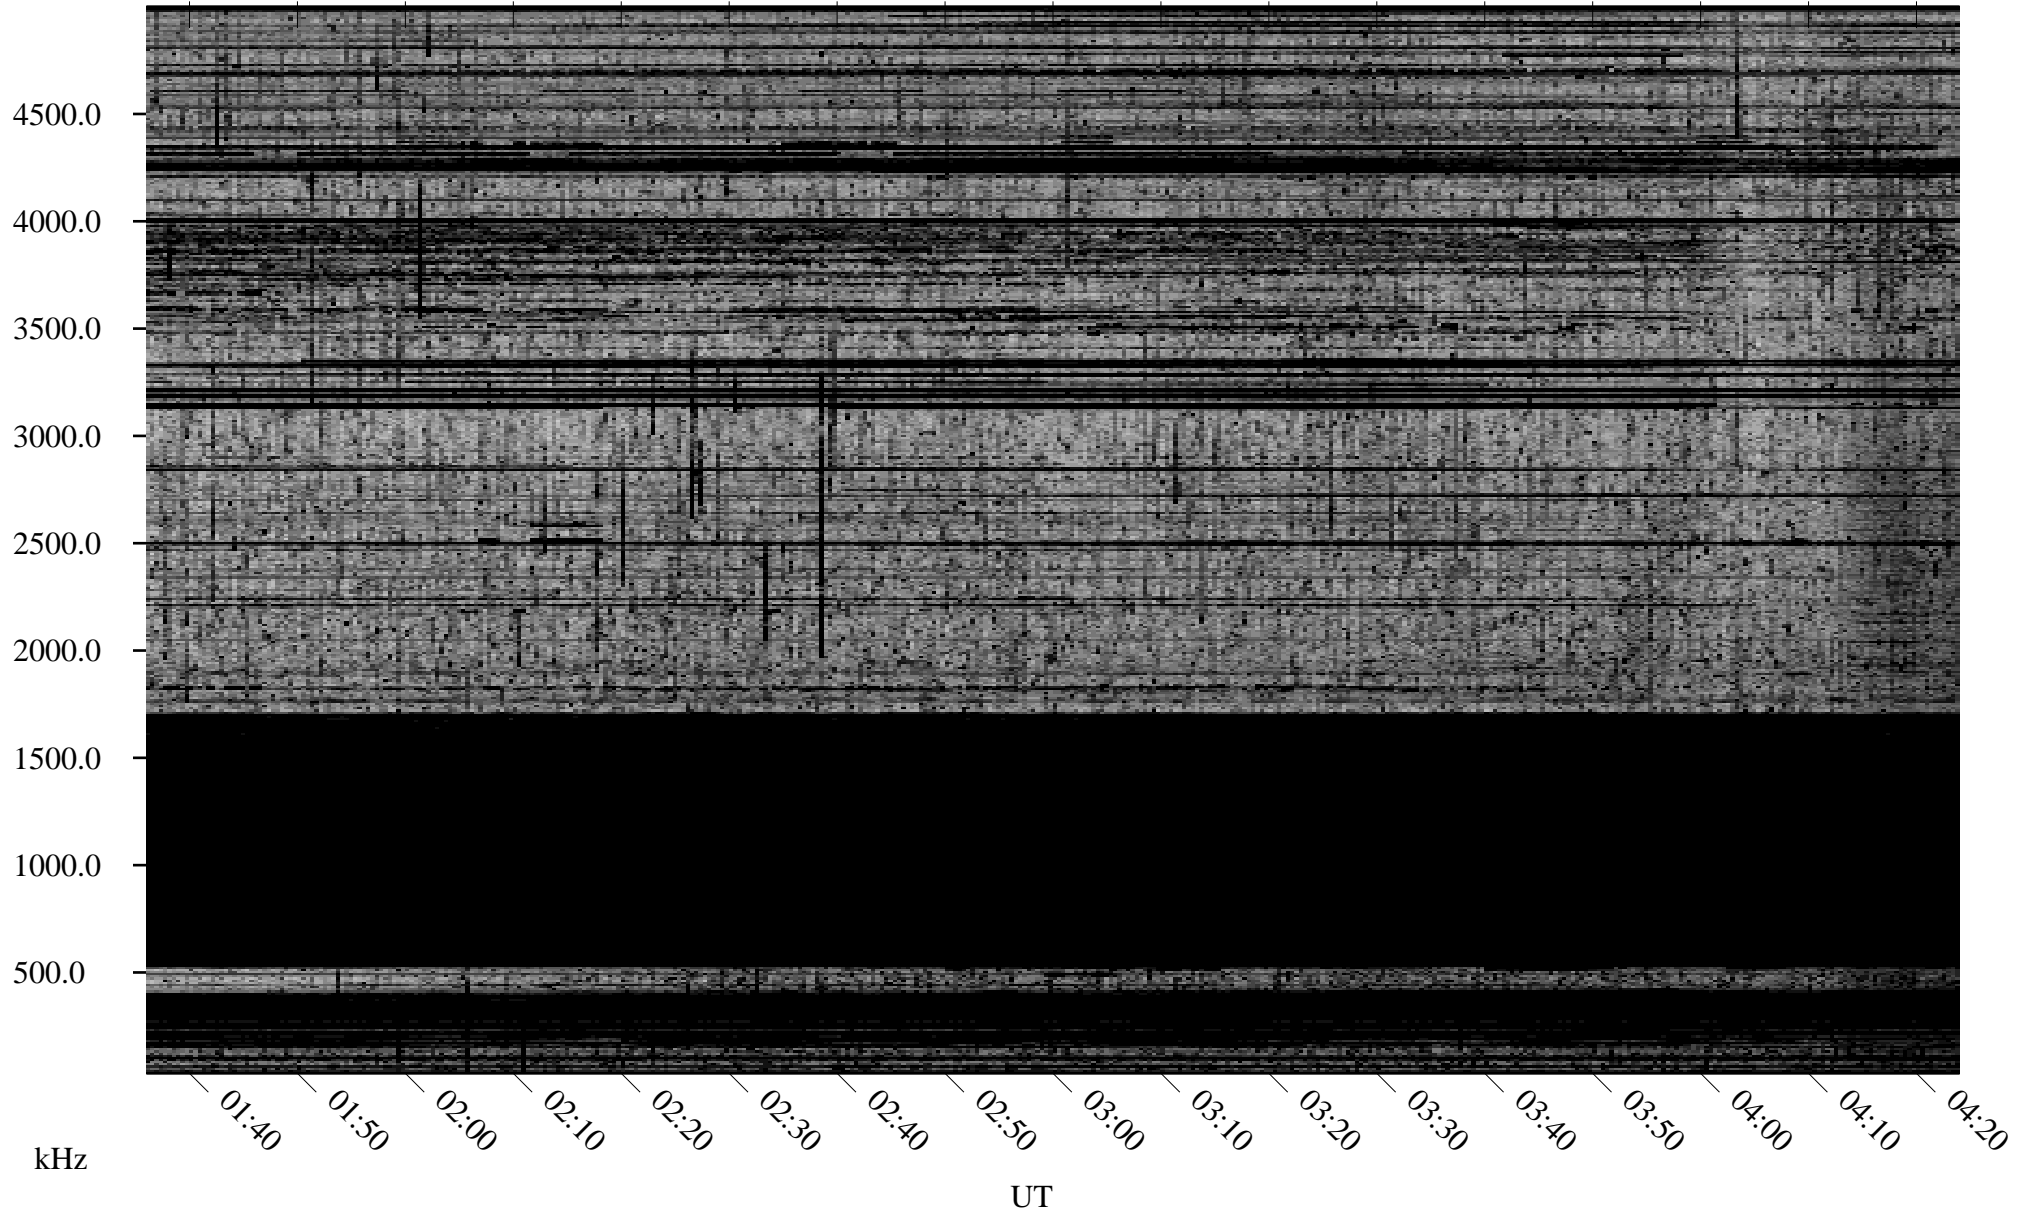

09/24/2009 Churchill, Manitoba

Linear Scale Black = 161 White = 15

ch09267l.r00SUm max_12

Page 1

09/24/2009 Churchill, Manitoba

Linear Scale Black = 161 White = 15

ch09267l.r00SUm max_12

Page 2

09/25/2009 Churchill, Manitoba

Linear Scale Black = 161 White = 15

ch09267l.r00SUm max_12

Page 3

09/25/2009 Churchill, Manitoba

Linear Scale Black = 161 White = 15

ch092671.r00SUm max_12

Page 4

09/25/2009 Churchill, Manitoba

Linear Scale Black = 161 White = 15

ch092671.r00SUm max_12

Page 5

09/25/2009 Churchill, Manitoba

Linear Scale Black = 161 White = 15

ch092671.r00SUm max_12

Page 6

09/25/2009 Churchill, Manitoba

Linear Scale Black = 161 White = 15

ch092671.r00SUm max_12

Page 7

09/25/2009 Churchill, Manitoba

Linear Scale Black = 161 White = 15

ch092671.r00SUm max_12

Page 8