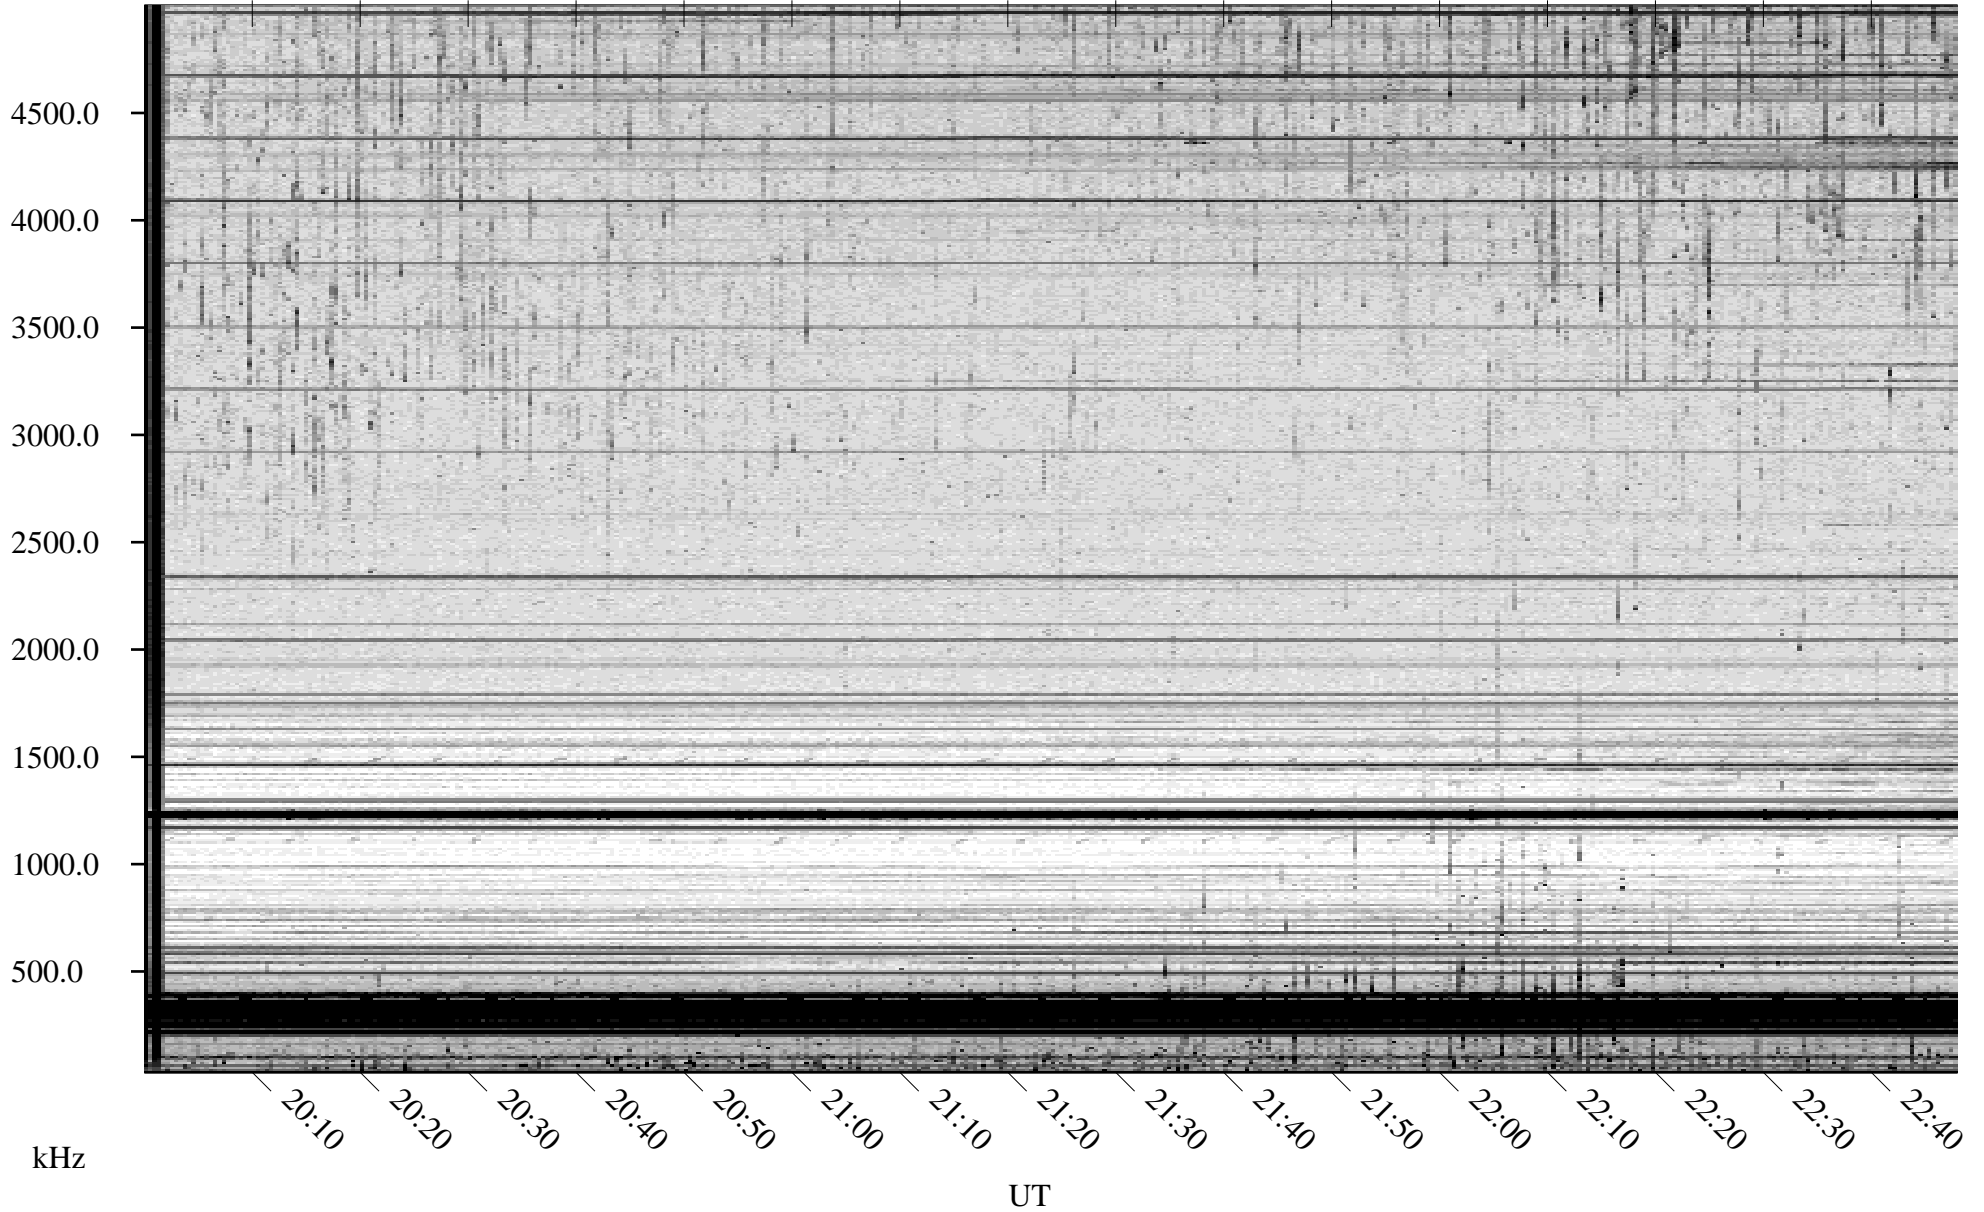

09/24/2009 Churchill, Manitoba

Linear Scale Black = 161 White = 15

ch09267l.r00SUm max_12

Page 1

09/24/2009 Churchill, Manitoba

Linear Scale Black = 161 White = 15

ch09267l.r00SUm max_12

Page 2

09/25/2009 Churchill, Manitoba

Linear Scale Black = 161 White = 15

ch09267l.r00SUm max_12

Page 3

09/25/2009 Churchill, Manitoba

Linear Scale Black = 161 White = 15

ch092671.r00SUm max_12

Page 4

09/25/2009 Churchill, Manitoba

Linear Scale Black = 161 White = 15

ch092671.r00SUm max_12

Page 5

09/25/2009 Churchill, Manitoba

Linear Scale Black = 161 White = 15

ch092671.r00SUm max_12

Page 6

09/25/2009 Churchill, Manitoba

Linear Scale Black = 161 White = 15

ch092671.r00SUm max_12

Page 7

09/25/2009 Churchill, Manitoba

Linear Scale Black = 161 White = 15

ch092671.r00SUm max_12

Page 8