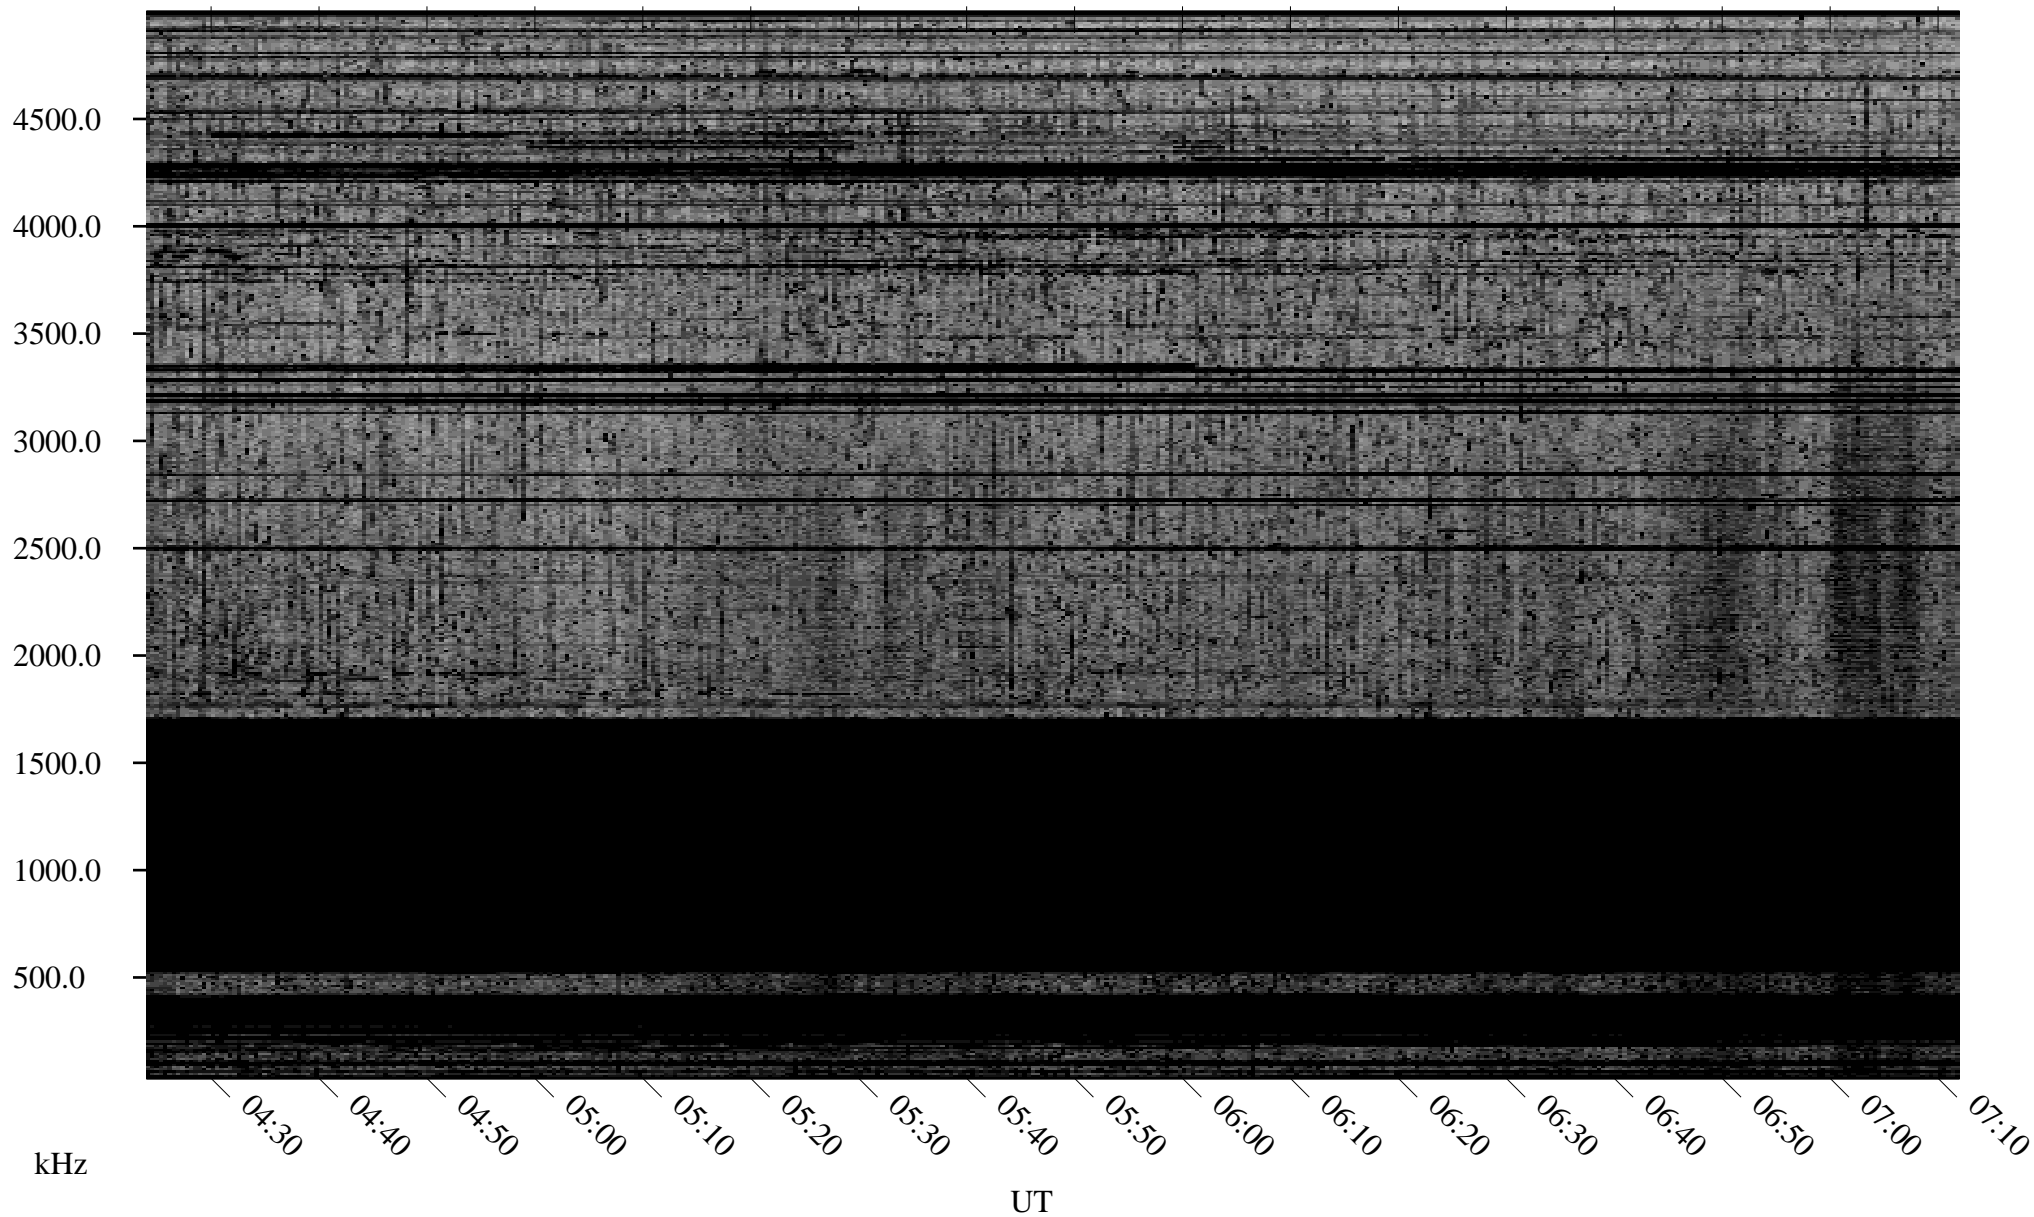

09/24/2009 Churchill, Manitoba

Linear Scale Black = 161 White = 15

ch09267l.r00SUm max_12

Page 1

09/24/2009 Churchill, Manitoba

Linear Scale Black = 161 White = 15

ch09267l.r00SUm max_12

Page 2

09/25/2009 Churchill, Manitoba

Linear Scale Black = 161 White = 15

ch09267l.r00SUm max_12

Page 3

09/25/2009 Churchill, Manitoba

Linear Scale Black = 161 White = 15

ch092671.r00SUm max_12

Page 4

09/25/2009 Churchill, Manitoba

Linear Scale Black = 161 White = 15

ch092671.r00SUm max_12

Page 5

09/25/2009 Churchill, Manitoba

Linear Scale Black = 161 White = 15

ch092671.r00SUm max_12

Page 6

09/25/2009 Churchill, Manitoba

Linear Scale Black = 161 White = 15

ch092671.r00SUm max_12

Page 7

09/25/2009 Churchill, Manitoba

Linear Scale Black = 161 White = 15

ch092671.r00SUm max_12

Page 8