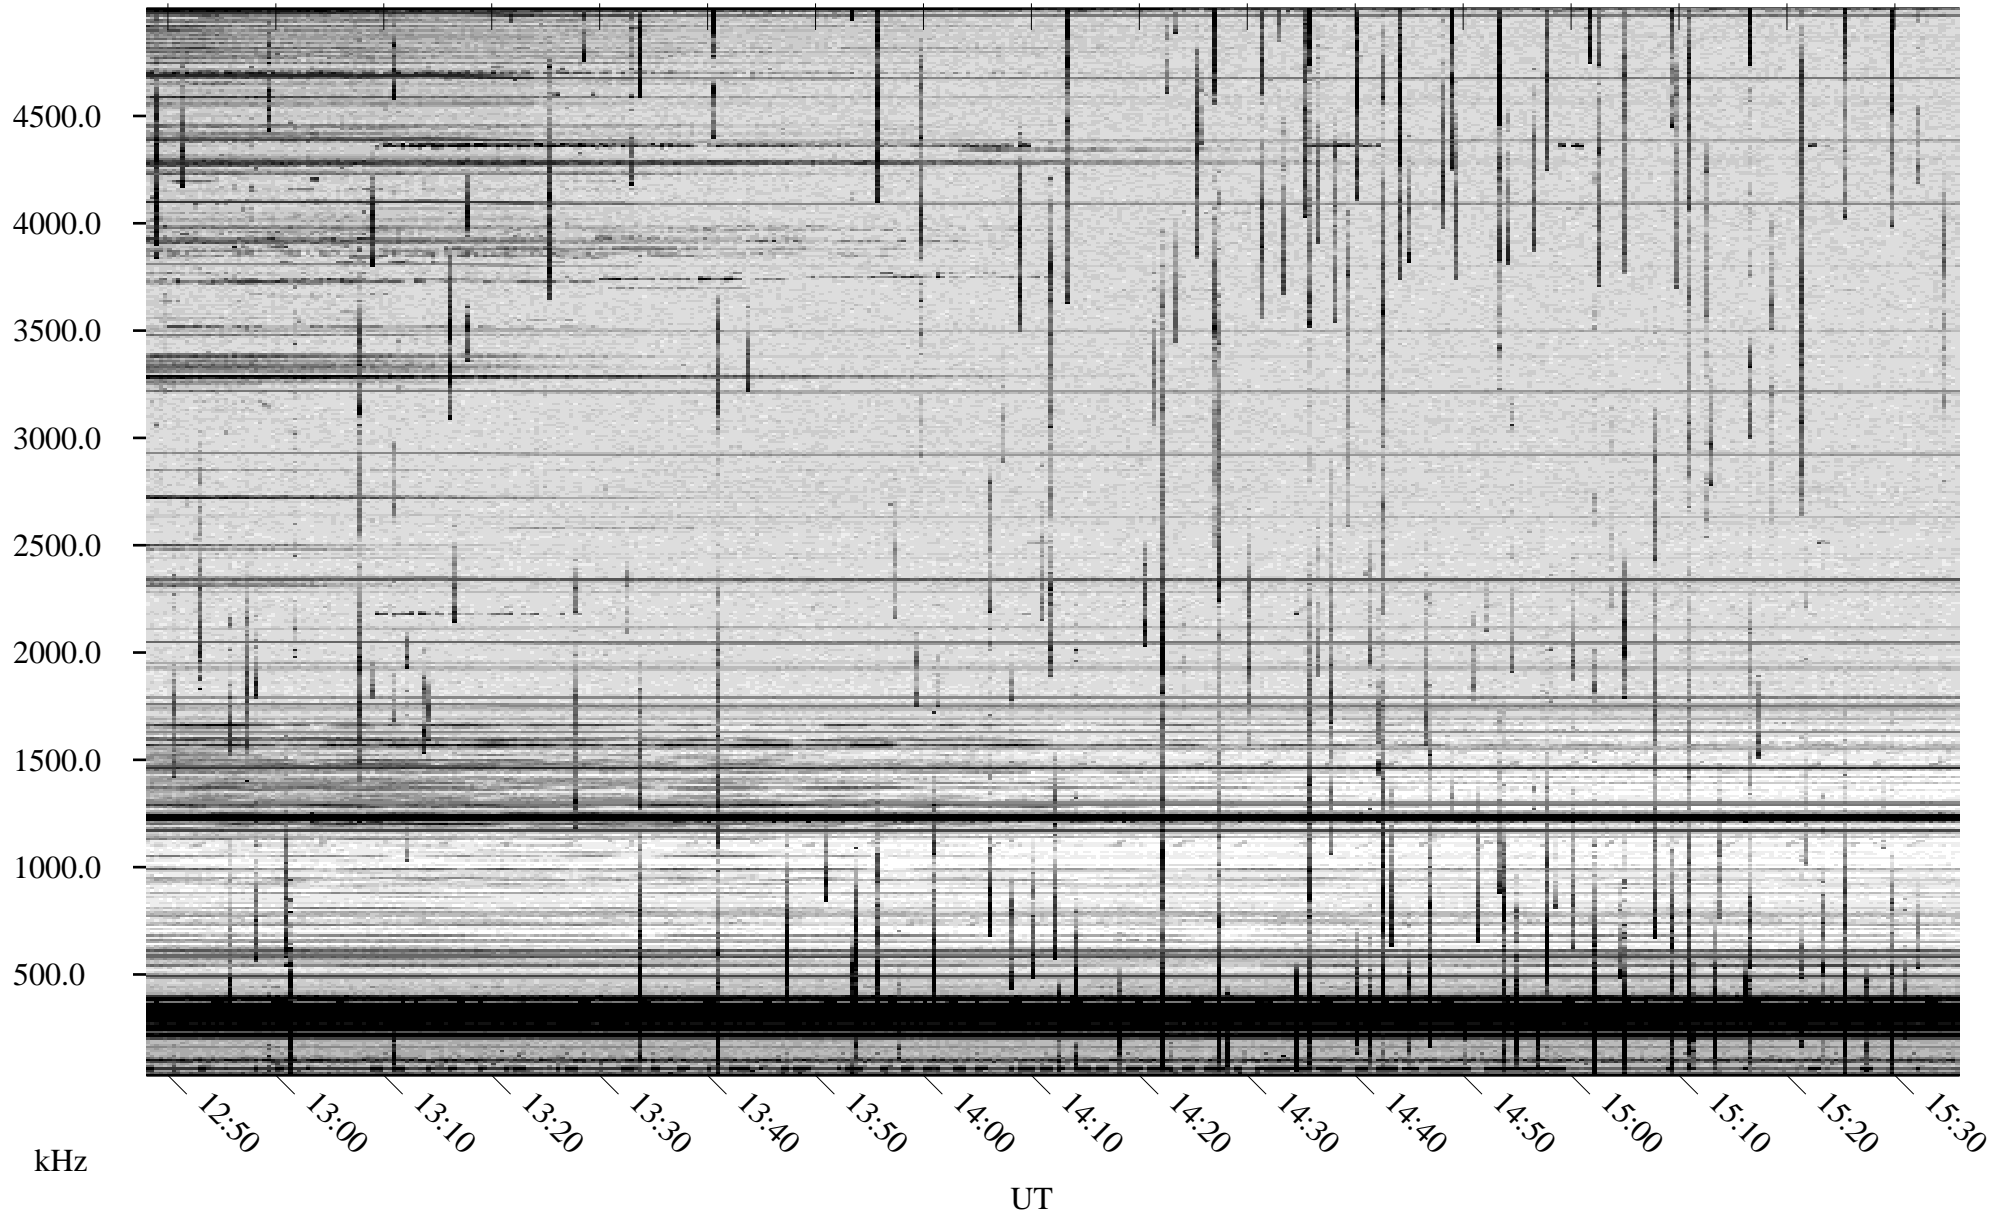

09/24/2009 Churchill, Manitoba

Linear Scale Black = 161 White = 15

ch09267l.r00SUm max_12

Page 1

09/24/2009 Churchill, Manitoba

Linear Scale Black = 161 White = 15

ch09267l.r00SUm max_12

Page 2

09/25/2009 Churchill, Manitoba

Linear Scale Black = 161 White = 15

ch09267l.r00SUm max_12

Page 3

09/25/2009 Churchill, Manitoba

Linear Scale Black = 161 White = 15

ch092671.r00SUm max_12

Page 4

09/25/2009 Churchill, Manitoba

Linear Scale Black = 161 White = 15

ch092671.r00SUm max_12

Page 5

09/25/2009 Churchill, Manitoba

Linear Scale Black = 161 White = 15

ch092671.r00SUm max_12

Page 6

09/25/2009 Churchill, Manitoba

Linear Scale Black = 161 White = 15

ch092671.r00SUm max_12

Page 7

09/25/2009 Churchill, Manitoba

Linear Scale Black = 161 White = 15

ch092671.r00SUm max_12

Page 8