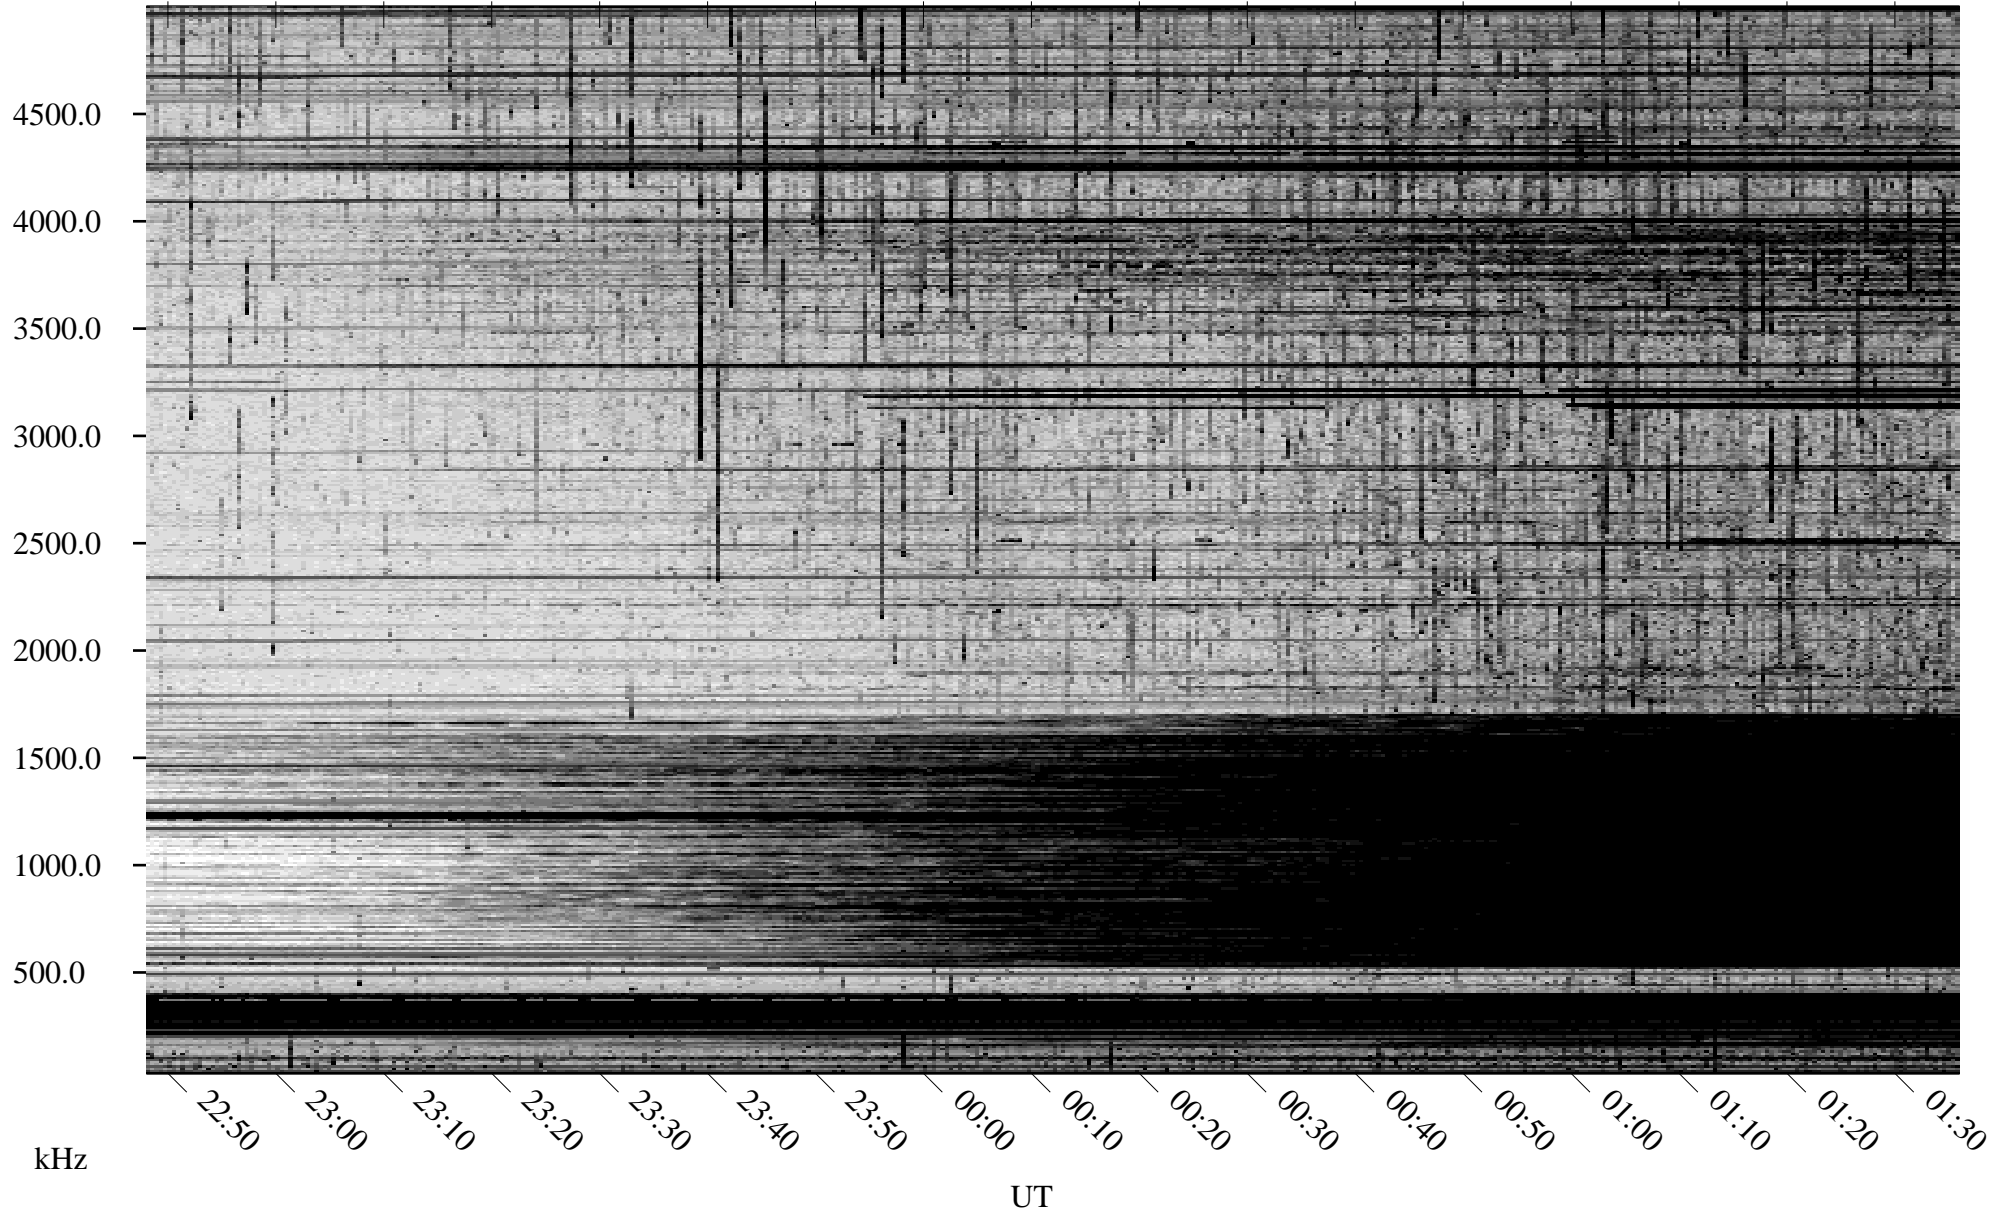

09/24/2009 Churchill, Manitoba

Linear Scale Black = 161 White = 15

ch09267l.r00SUm max_12

Page 1

09/24/2009 Churchill, Manitoba

Linear Scale Black = 161 White = 15

ch09267l.r00SUm max_12

Page 2

09/25/2009 Churchill, Manitoba

Linear Scale Black = 161 White = 15

ch09267l.r00SUm max_12

Page 3

09/25/2009 Churchill, Manitoba

Linear Scale Black = 161 White = 15

ch092671.r00SUm max_12

Page 4

09/25/2009 Churchill, Manitoba

Linear Scale Black = 161 White = 15

ch092671.r00SUm max_12

Page 5

09/25/2009 Churchill, Manitoba

Linear Scale Black = 161 White = 15

ch092671.r00SUm max_12

Page 6

09/25/2009 Churchill, Manitoba

Linear Scale Black = 161 White = 15

ch092671.r00SUm max_12

Page 7

09/25/2009 Churchill, Manitoba

Linear Scale Black = 161 White = 15

ch092671.r00SUm max_12

Page 8