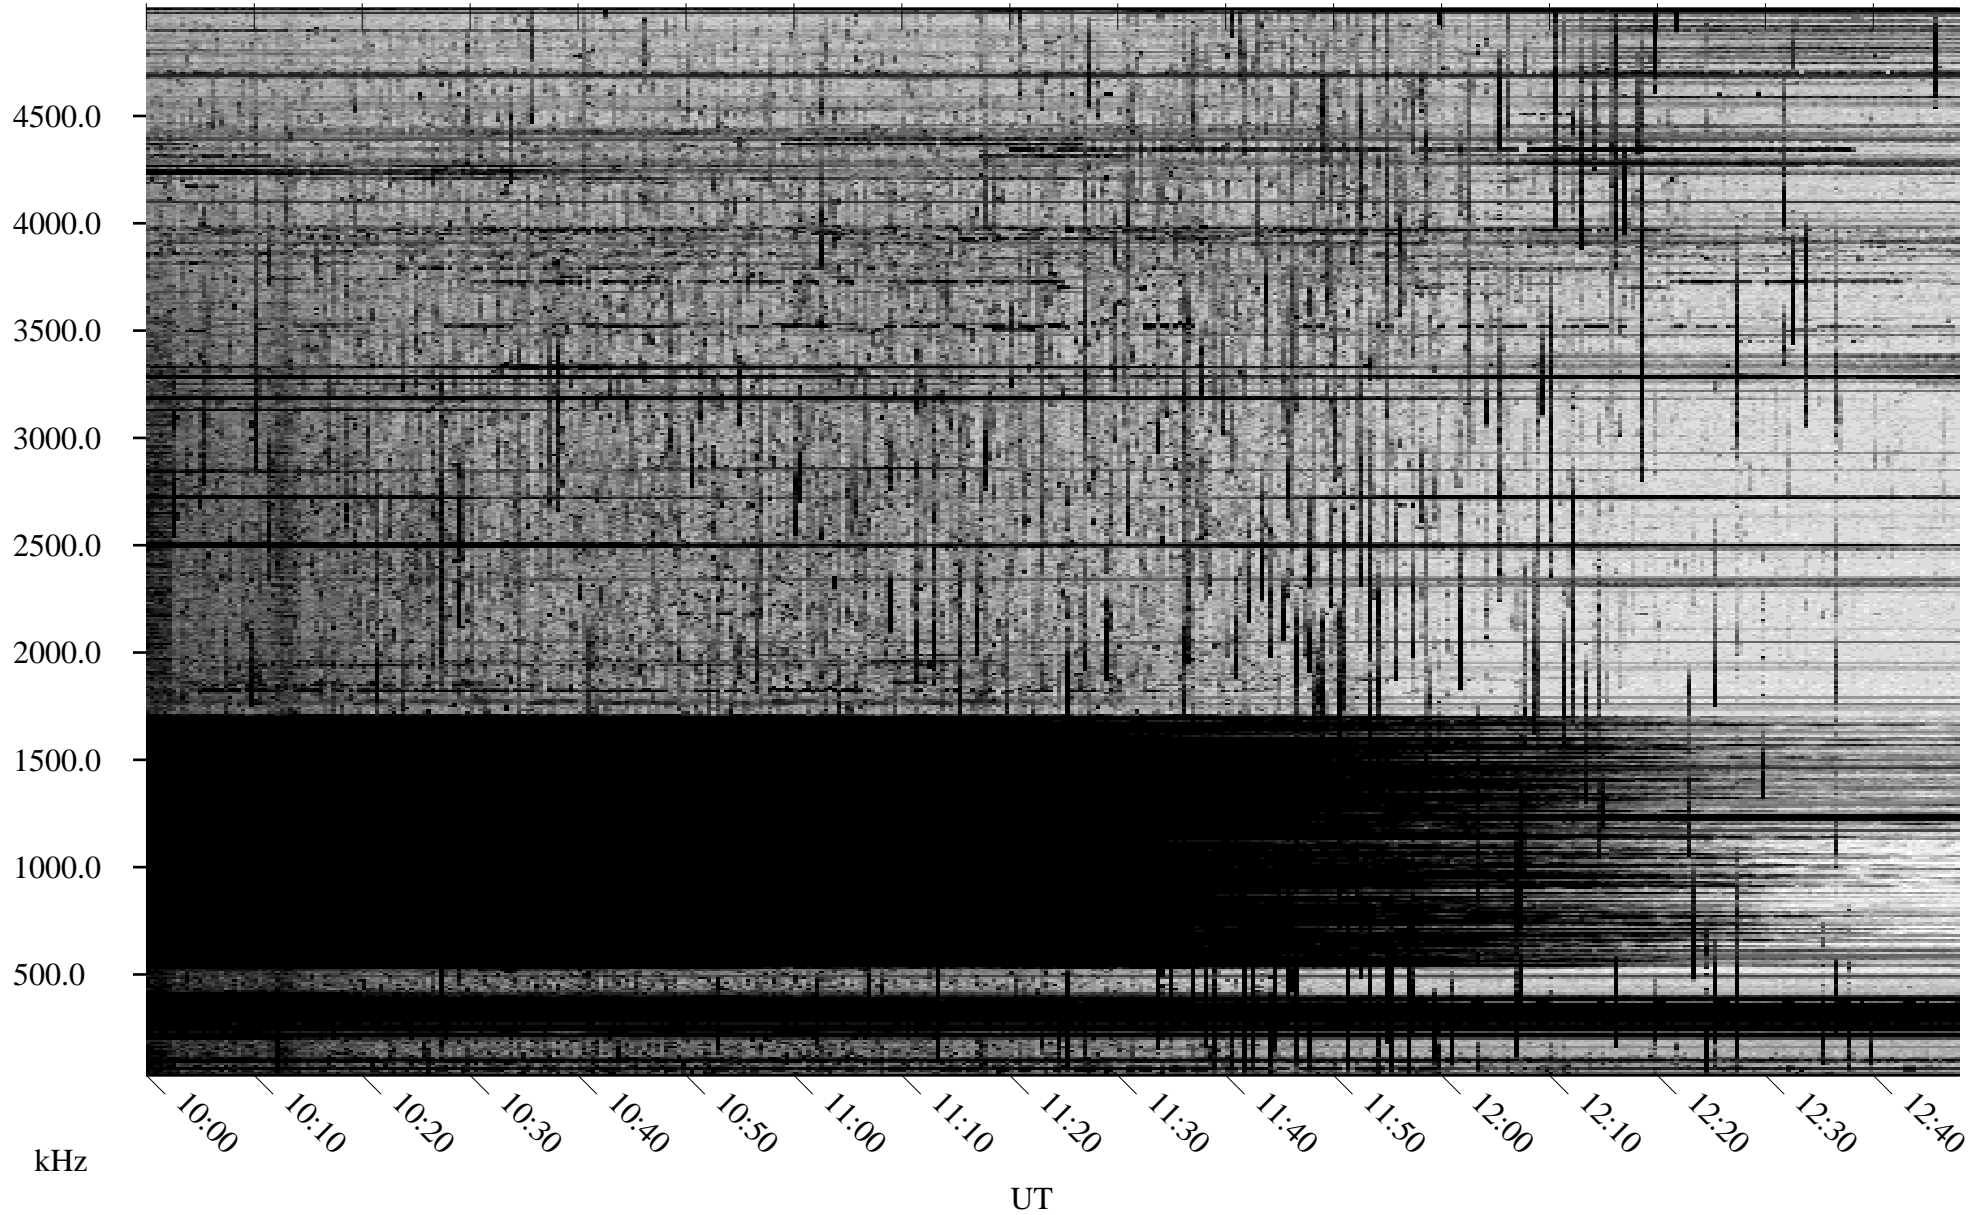

09/25/2009 Churchill, Manitoba

Linear Scale Black = 161 White = 15

ch09267l.r00SUm max_12

Page 3

09/25/2009 Churchill, Manitoba

Linear Scale Black = 161 White = 15

ch092671.r00SUm max_12

Page 4

09/25/2009 Churchill, Manitoba

Linear Scale Black = 161 White = 15

ch092671.r00SUm max_12

Page 5

09/25/2009 Churchill, Manitoba

Linear Scale Black = 161 White = 15

ch092671.r00SUm max_12

Page 6

09/25/2009 Churchill, Manitoba

Linear Scale Black = 161 White = 15

ch092671.r00SUm max_12

Page 7

09/25/2009 Churchill, Manitoba

Linear Scale Black = 161 White = 15

ch092671.r00SUm max_12

Page 8