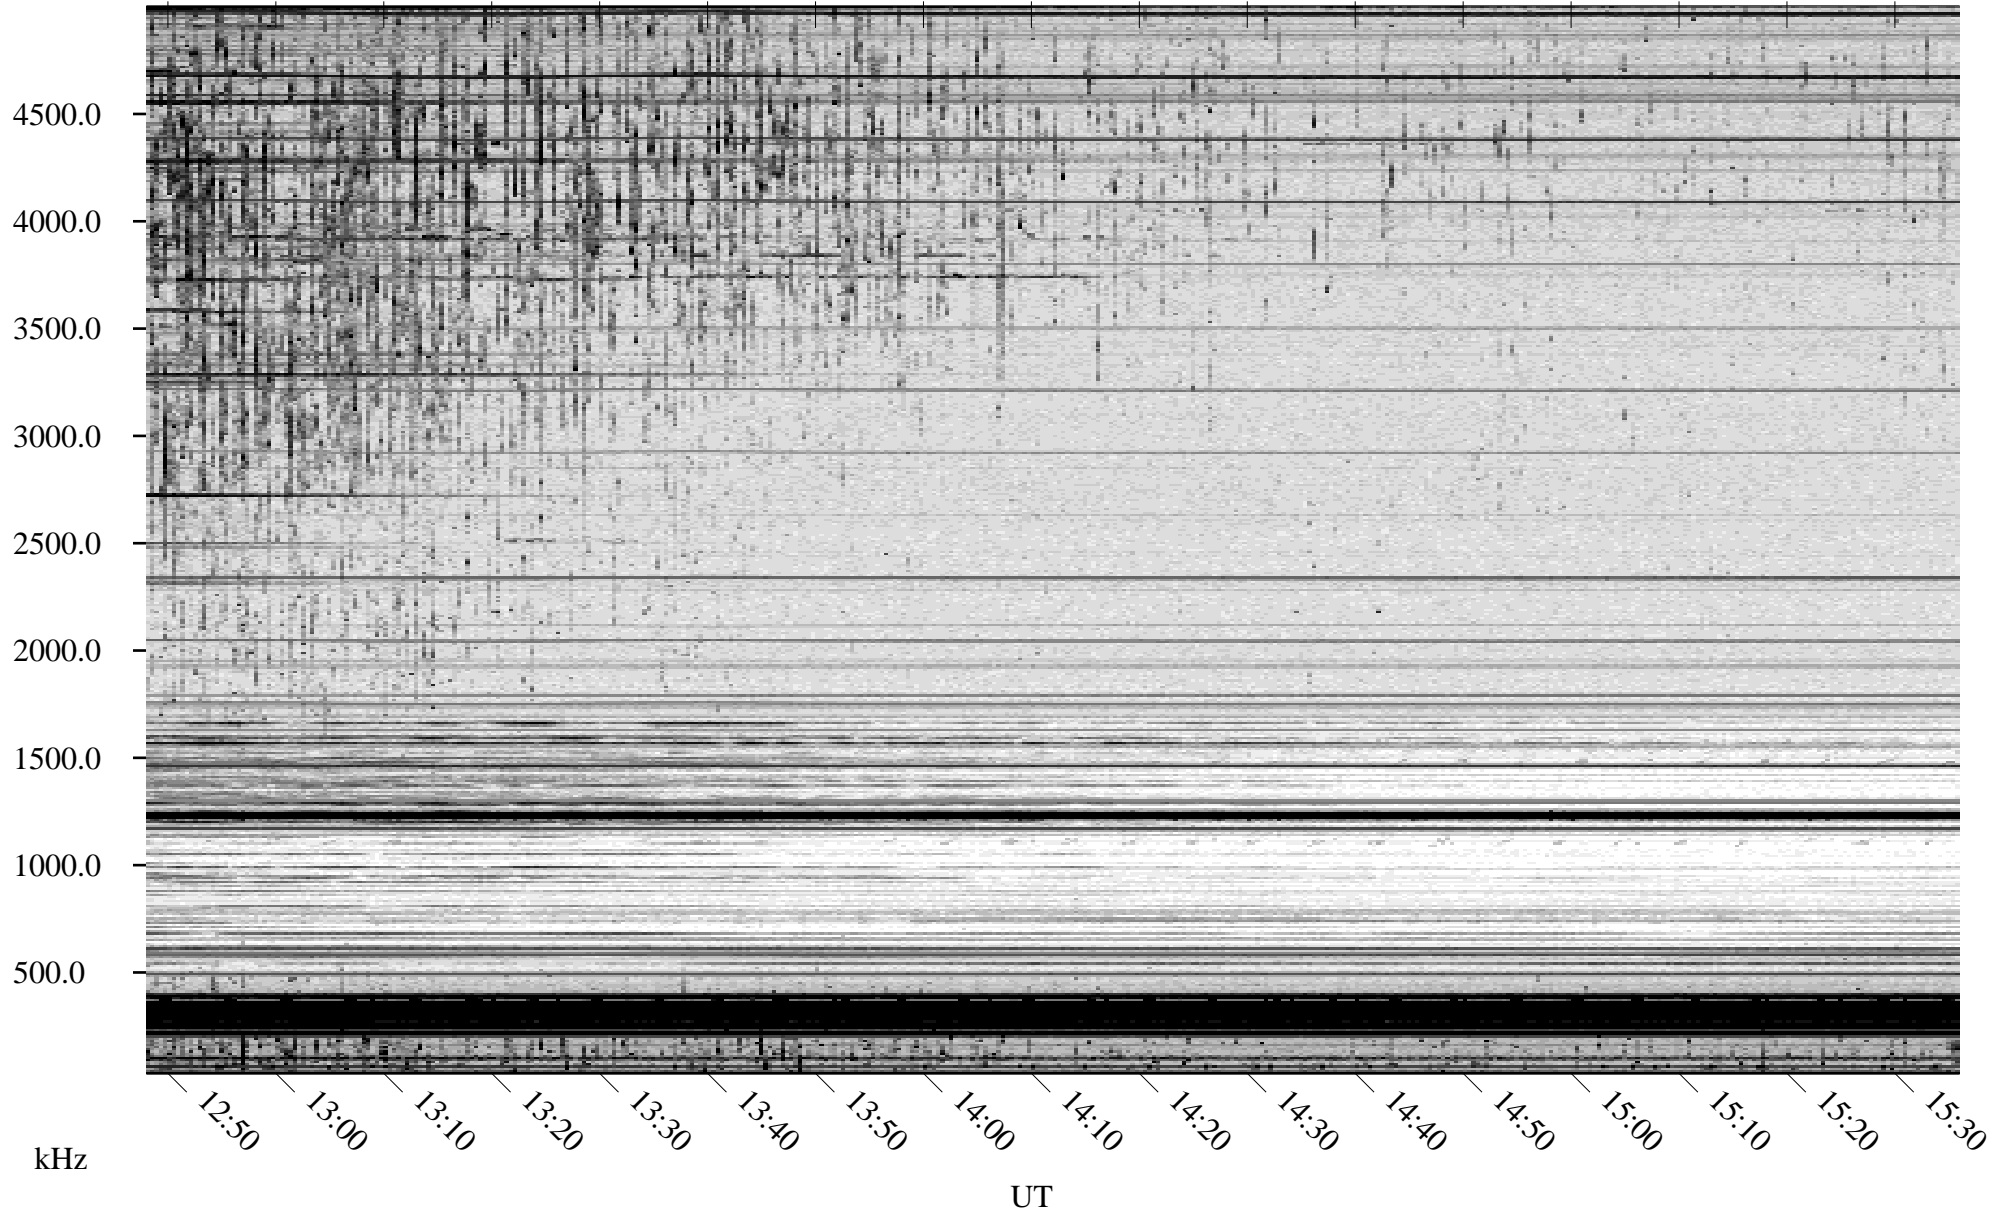

09/25/2009 Churchill, Manitoba

Linear Scale Black = 161 White = 15

ch09268l.r00SUm max_12

Page 1

09/25/2009 Churchill, Manitoba

Linear Scale Black = 161 White = 15

ch09268l.r00SUm max_12

Page 2

09/26/2009 Churchill, Manitoba

Linear Scale Black = 161 White = 15

ch09268l.r00SUm max_12

Page 3

09/26/2009 Churchill, Manitoba

Linear Scale Black = 161 White = 15

ch09268l.r00SUm max_12

Page 4

09/26/2009 Churchill, Manitoba

Linear Scale Black = 161 White = 15

ch09268l.r00SUm max_12

Page 5

09/26/2009 Churchill, Manitoba

Linear Scale Black = 161 White = 15

ch09268l.r00SUm max_12

Page 6

09/26/2009 Churchill, Manitoba

Linear Scale Black = 161 White = 15

ch09268l.r00SUm max_12

Page 7

09/26/2009 Churchill, Manitoba

Linear Scale Black = 161 White = 15

ch09268l.r00SUm max_12

Page 8