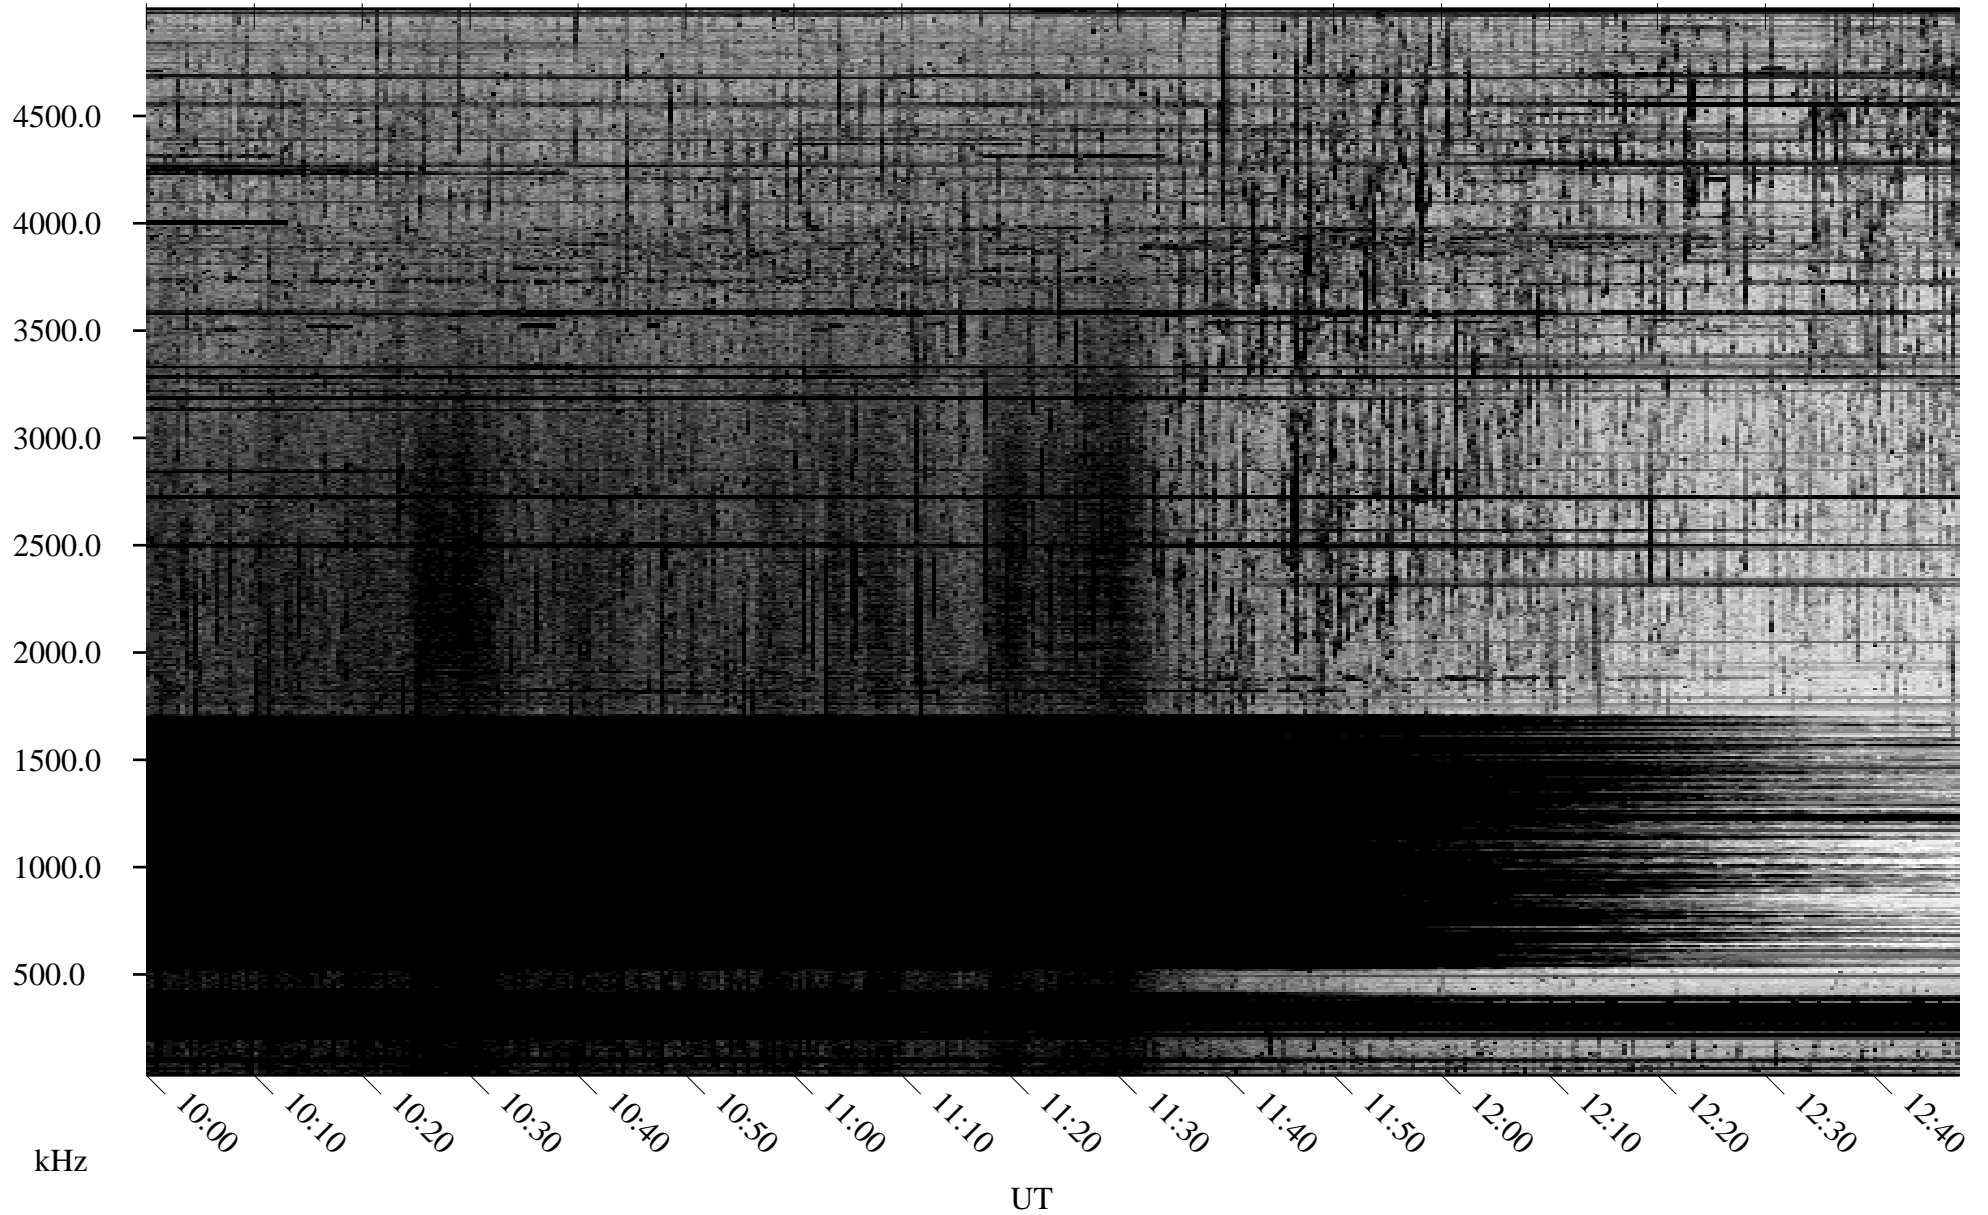

09/26/2009 Churchill, Manitoba

Linear Scale Black = 161 White = 15

ch09268l.r00SUm max_12

Page 5

09/26/2009 Churchill, Manitoba

Linear Scale Black = 161 White = 15

ch09268l.r00SUm max_12

Page 6

09/26/2009 Churchill, Manitoba

Linear Scale Black = 161 White = 15

ch09268l.r00SUm max_12

Page 7

09/26/2009 Churchill, Manitoba

Linear Scale Black = 161 White = 15

ch09268l.r00SUm max_12

Page 8