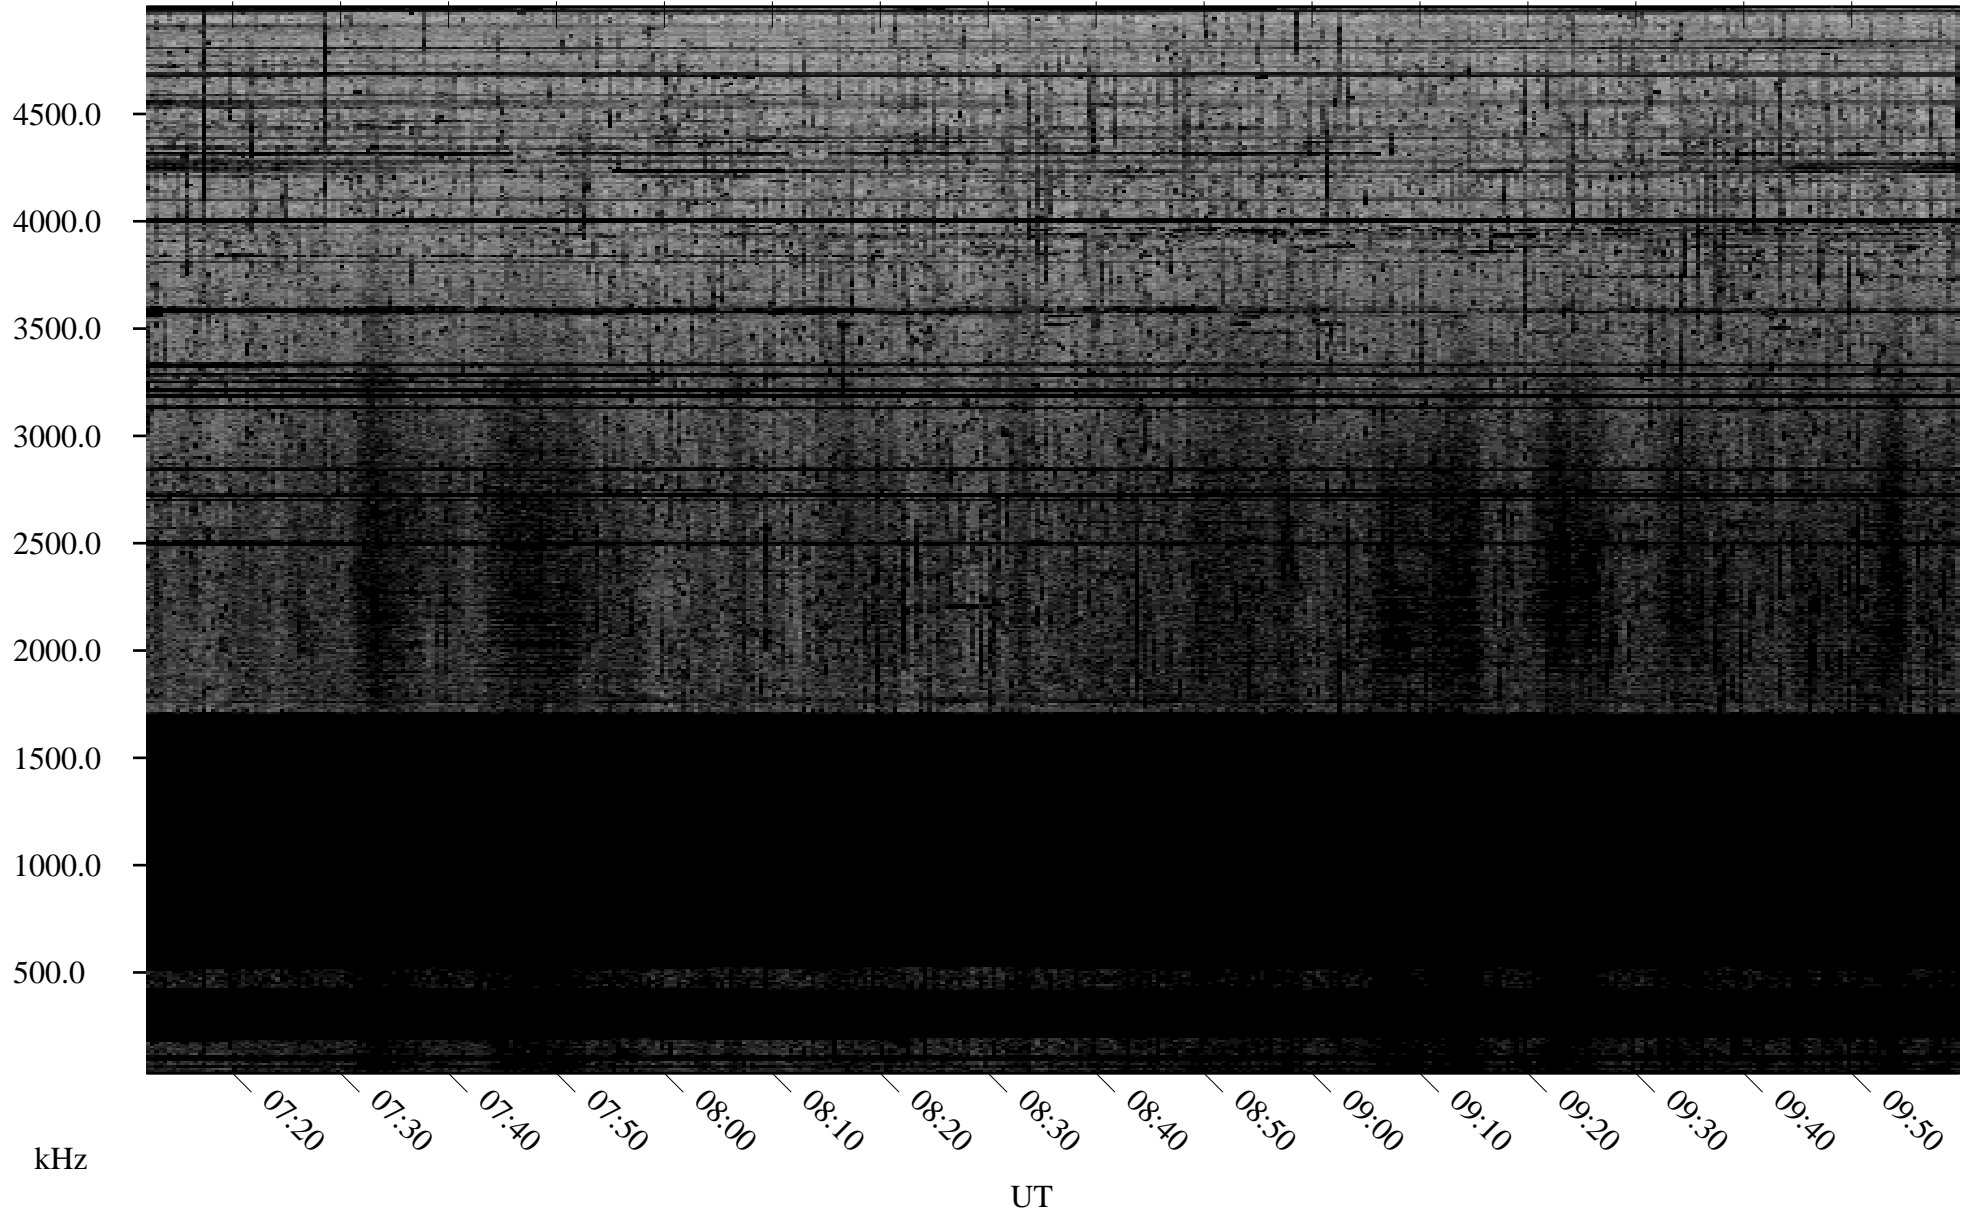

09/25/2009 Churchill, Manitoba

Linear Scale Black = 161 White = 15

ch09268l.r00SUm max_12

Page 1

09/25/2009 Churchill, Manitoba

Linear Scale Black = 161 White = 15

ch09268l.r00SUm max_12

Page 2

09/26/2009 Churchill, Manitoba

Linear Scale Black = 161 White = 15

ch09268l.r00SUm max_12

Page 3

09/26/2009 Churchill, Manitoba

Linear Scale Black = 161 White = 15

ch09268l.r00SUm max_12

Page 4

09/26/2009 Churchill, Manitoba

Linear Scale Black = 161 White = 15

ch09268l.r00SUm max_12

Page 5

09/26/2009 Churchill, Manitoba

Linear Scale Black = 161 White = 15

ch09268l.r00SUm max_12

Page 6

09/26/2009 Churchill, Manitoba

Linear Scale Black = 161 White = 15

ch09268l.r00SUm max_12

Page 7

09/26/2009 Churchill, Manitoba

Linear Scale Black = 161 White = 15

ch09268l.r00SUm max_12

Page 8