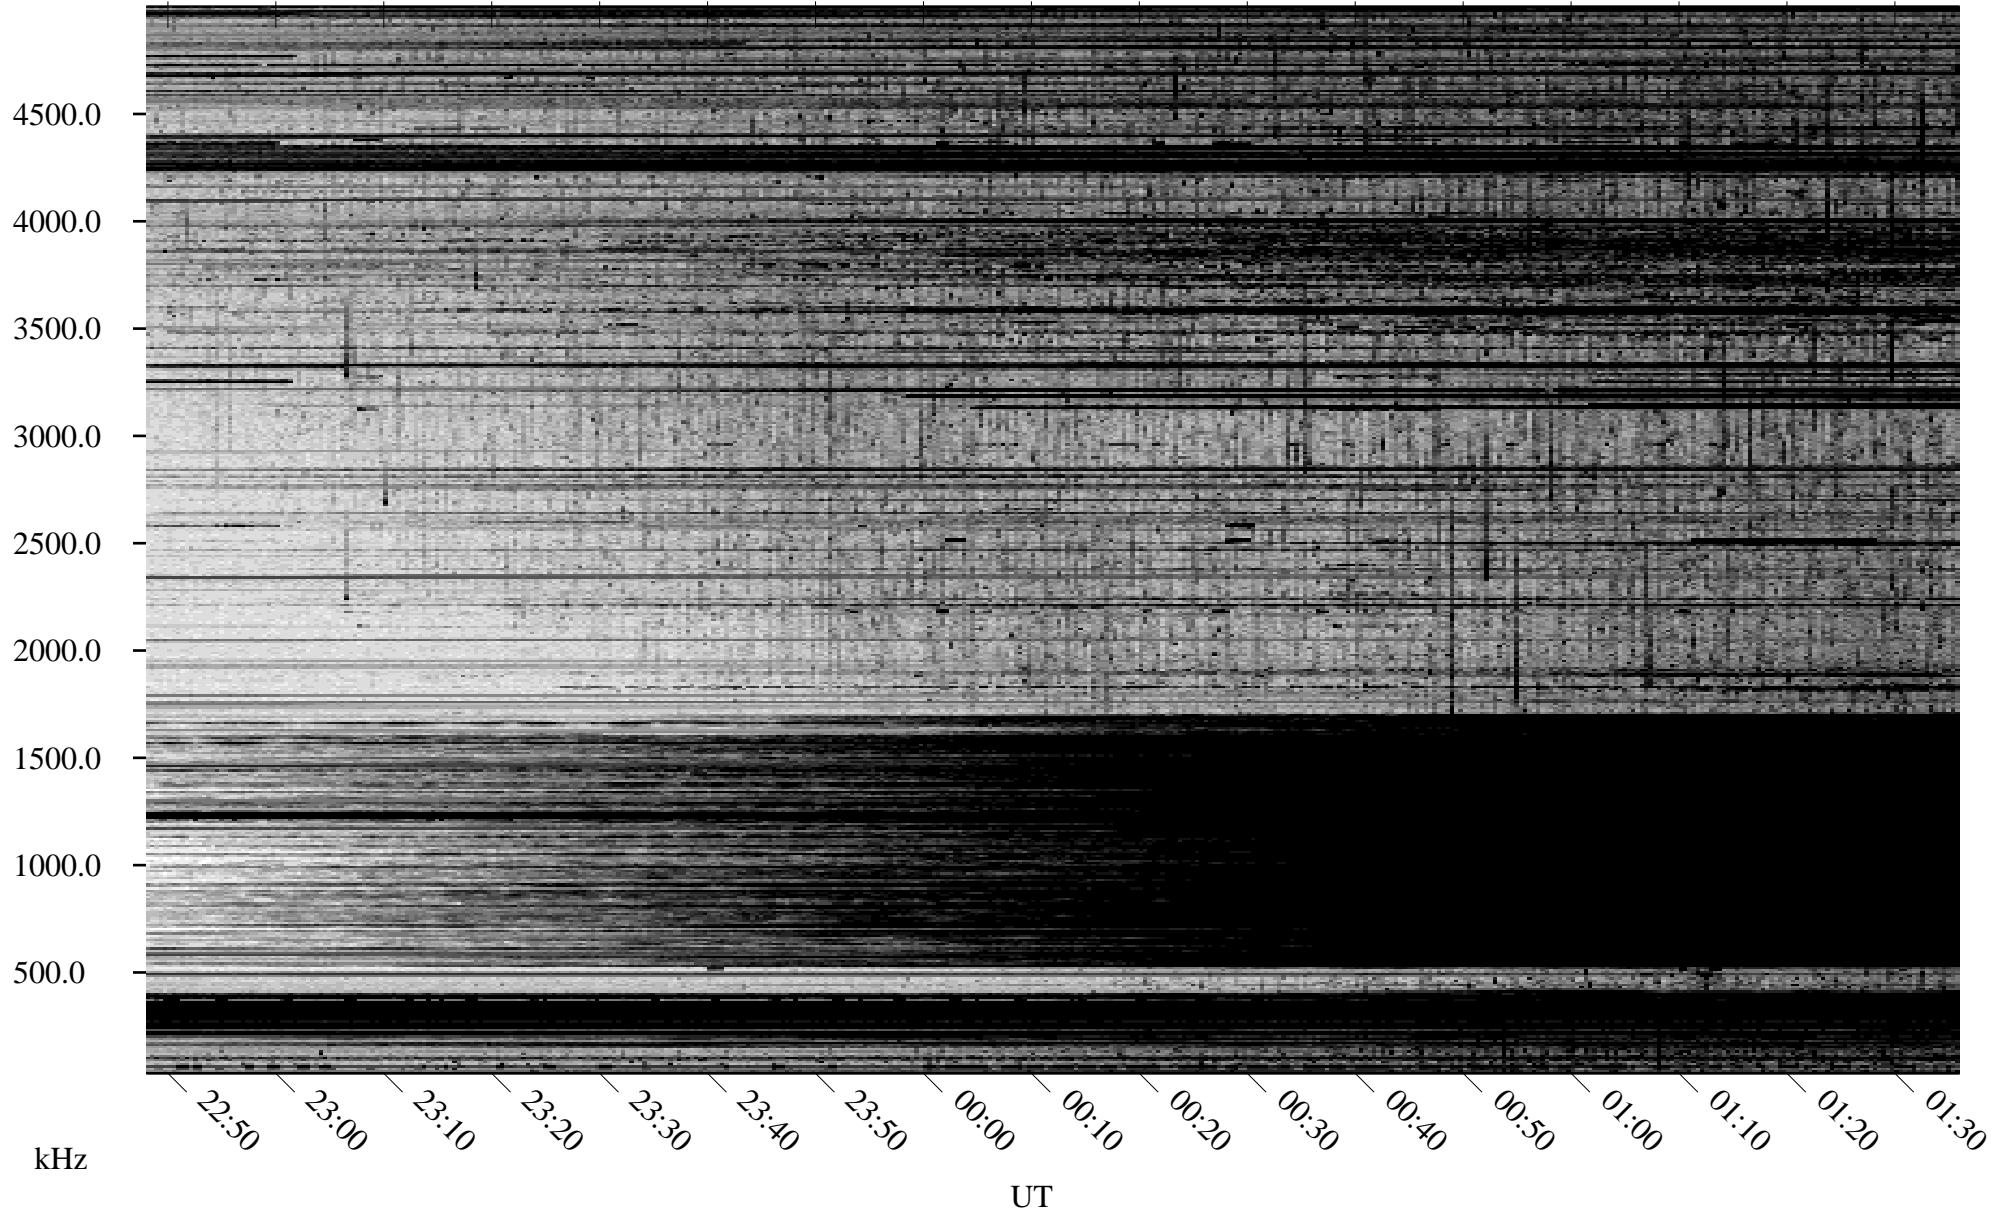

09/25/2009 Churchill, Manitoba

Linear Scale Black = 161 White = 15

ch09268l.r00SUm max_12

Page 1

09/25/2009 Churchill, Manitoba

Linear Scale Black = 161 White = 15

ch09268l.r00SUm max_12

Page 2

09/26/2009 Churchill, Manitoba

Linear Scale Black = 161 White = 15

ch09268l.r00SUm max_12

Page 3

09/26/2009 Churchill, Manitoba

Linear Scale Black = 161 White = 15

ch09268l.r00SUm max_12

Page 4

09/26/2009 Churchill, Manitoba

Linear Scale Black = 161 White = 15

ch09268l.r00SUm max_12

Page 5

09/26/2009 Churchill, Manitoba

Linear Scale Black = 161 White = 15

ch09268l.r00SUm max_12

Page 6

09/26/2009 Churchill, Manitoba

Linear Scale Black = 161 White = 15

ch09268l.r00SUm max_12

Page 7

09/26/2009 Churchill, Manitoba

Linear Scale Black = 161 White = 15

ch09268l.r00SUm max_12

Page 8