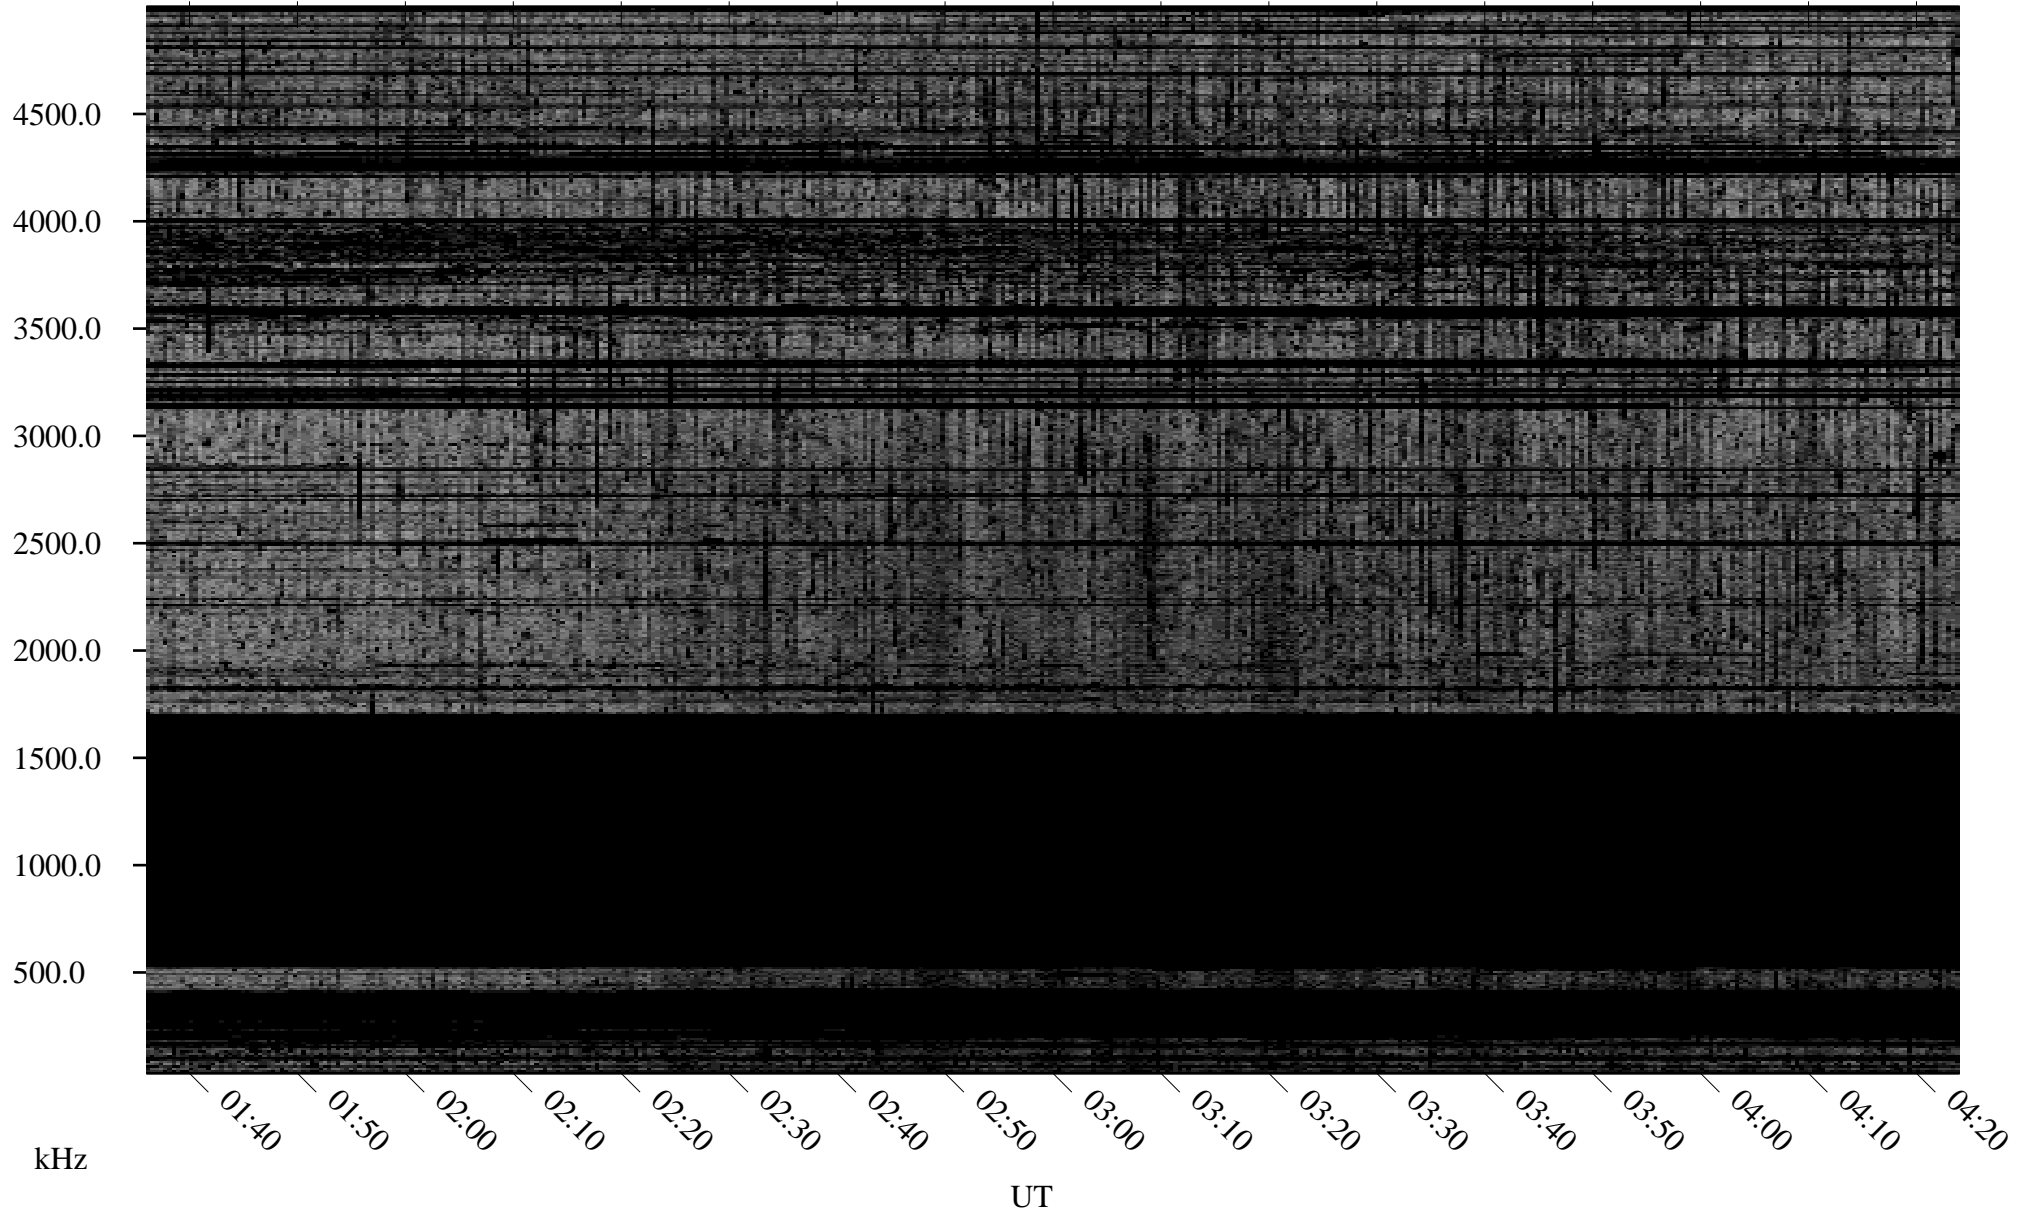

09/25/2009 Churchill, Manitoba

Linear Scale Black = 161 White = 15

ch09268l.r00SUm max_12

Page 1

09/25/2009 Churchill, Manitoba

Linear Scale Black = 161 White = 15

ch09268l.r00SUm max_12

Page 2

09/26/2009 Churchill, Manitoba

Linear Scale Black = 161 White = 15

ch09268l.r00SUm max_12

Page 3

09/26/2009 Churchill, Manitoba

Linear Scale Black = 161 White = 15

ch09268l.r00SUm max_12

Page 4

09/26/2009 Churchill, Manitoba

Linear Scale Black = 161 White = 15

ch09268l.r00SUm max_12

Page 5

09/26/2009 Churchill, Manitoba

Linear Scale Black = 161 White = 15

ch09268l.r00SUm max_12

Page 6

09/26/2009 Churchill, Manitoba

Linear Scale Black = 161 White = 15

ch09268l.r00SUm max_12

Page 7

09/26/2009 Churchill, Manitoba

Linear Scale Black = 161 White = 15

ch09268l.r00SUm max_12

Page 8