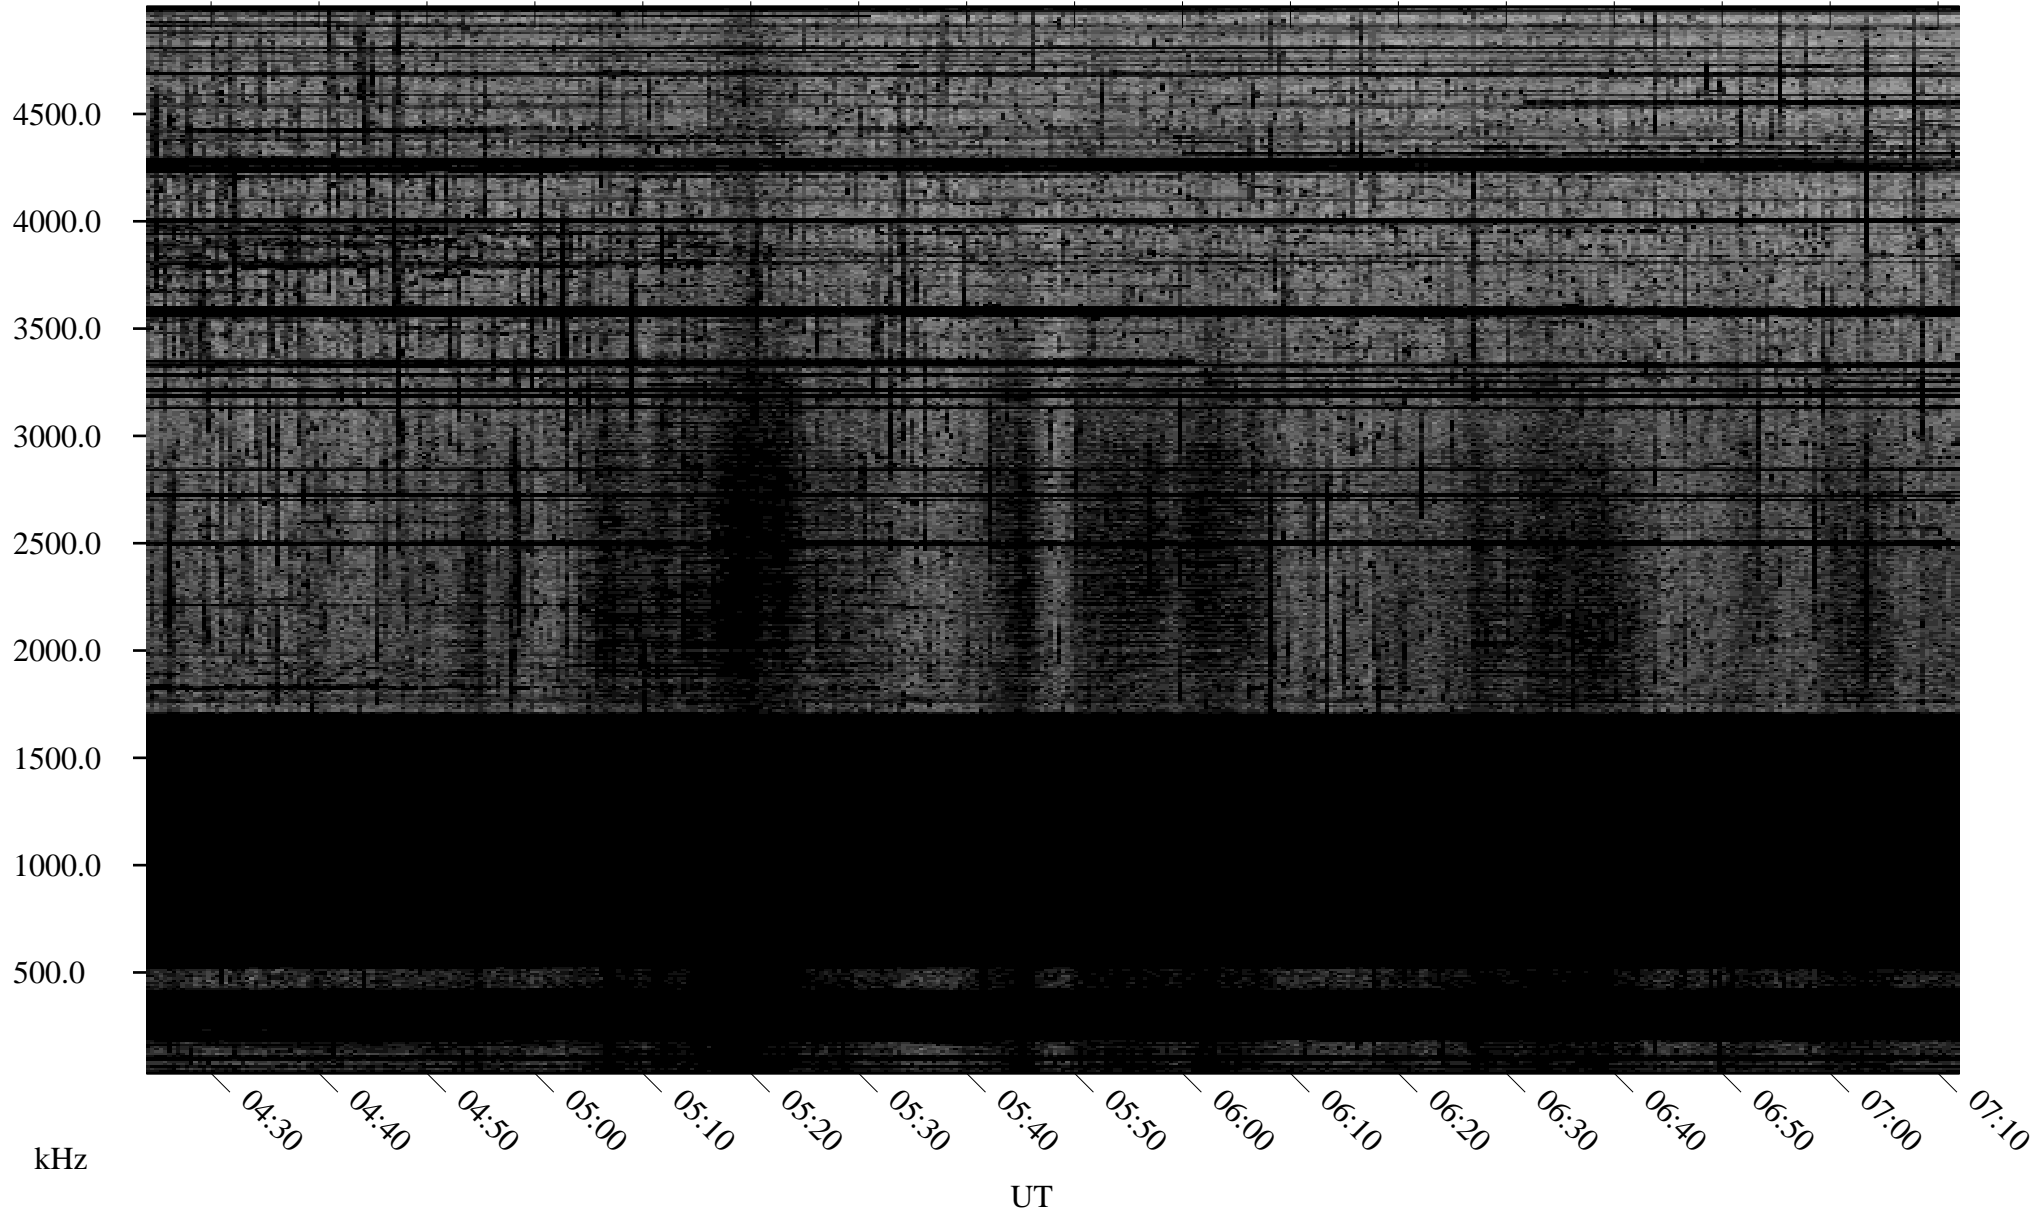

09/25/2009 Churchill, Manitoba

Linear Scale Black = 161 White = 15

ch09268l.r00SUm max_12

Page 1

09/25/2009 Churchill, Manitoba

Linear Scale Black = 161 White = 15

ch09268l.r00SUm max_12

Page 2

09/26/2009 Churchill, Manitoba

Linear Scale Black = 161 White = 15

ch09268l.r00SUm max_12

Page 3

09/26/2009 Churchill, Manitoba

Linear Scale Black = 161 White = 15

ch09268l.r00SUm max_12

Page 4

09/26/2009 Churchill, Manitoba

Linear Scale Black = 161 White = 15

ch09268l.r00SUm max_12

Page 5

09/26/2009 Churchill, Manitoba

Linear Scale Black = 161 White = 15

ch09268l.r00SUm max_12

Page 6

09/26/2009 Churchill, Manitoba

Linear Scale Black = 161 White = 15

ch09268l.r00SUm max_12

Page 7

09/26/2009 Churchill, Manitoba

Linear Scale Black = 161 White = 15

ch09268l.r00SUm max_12

Page 8