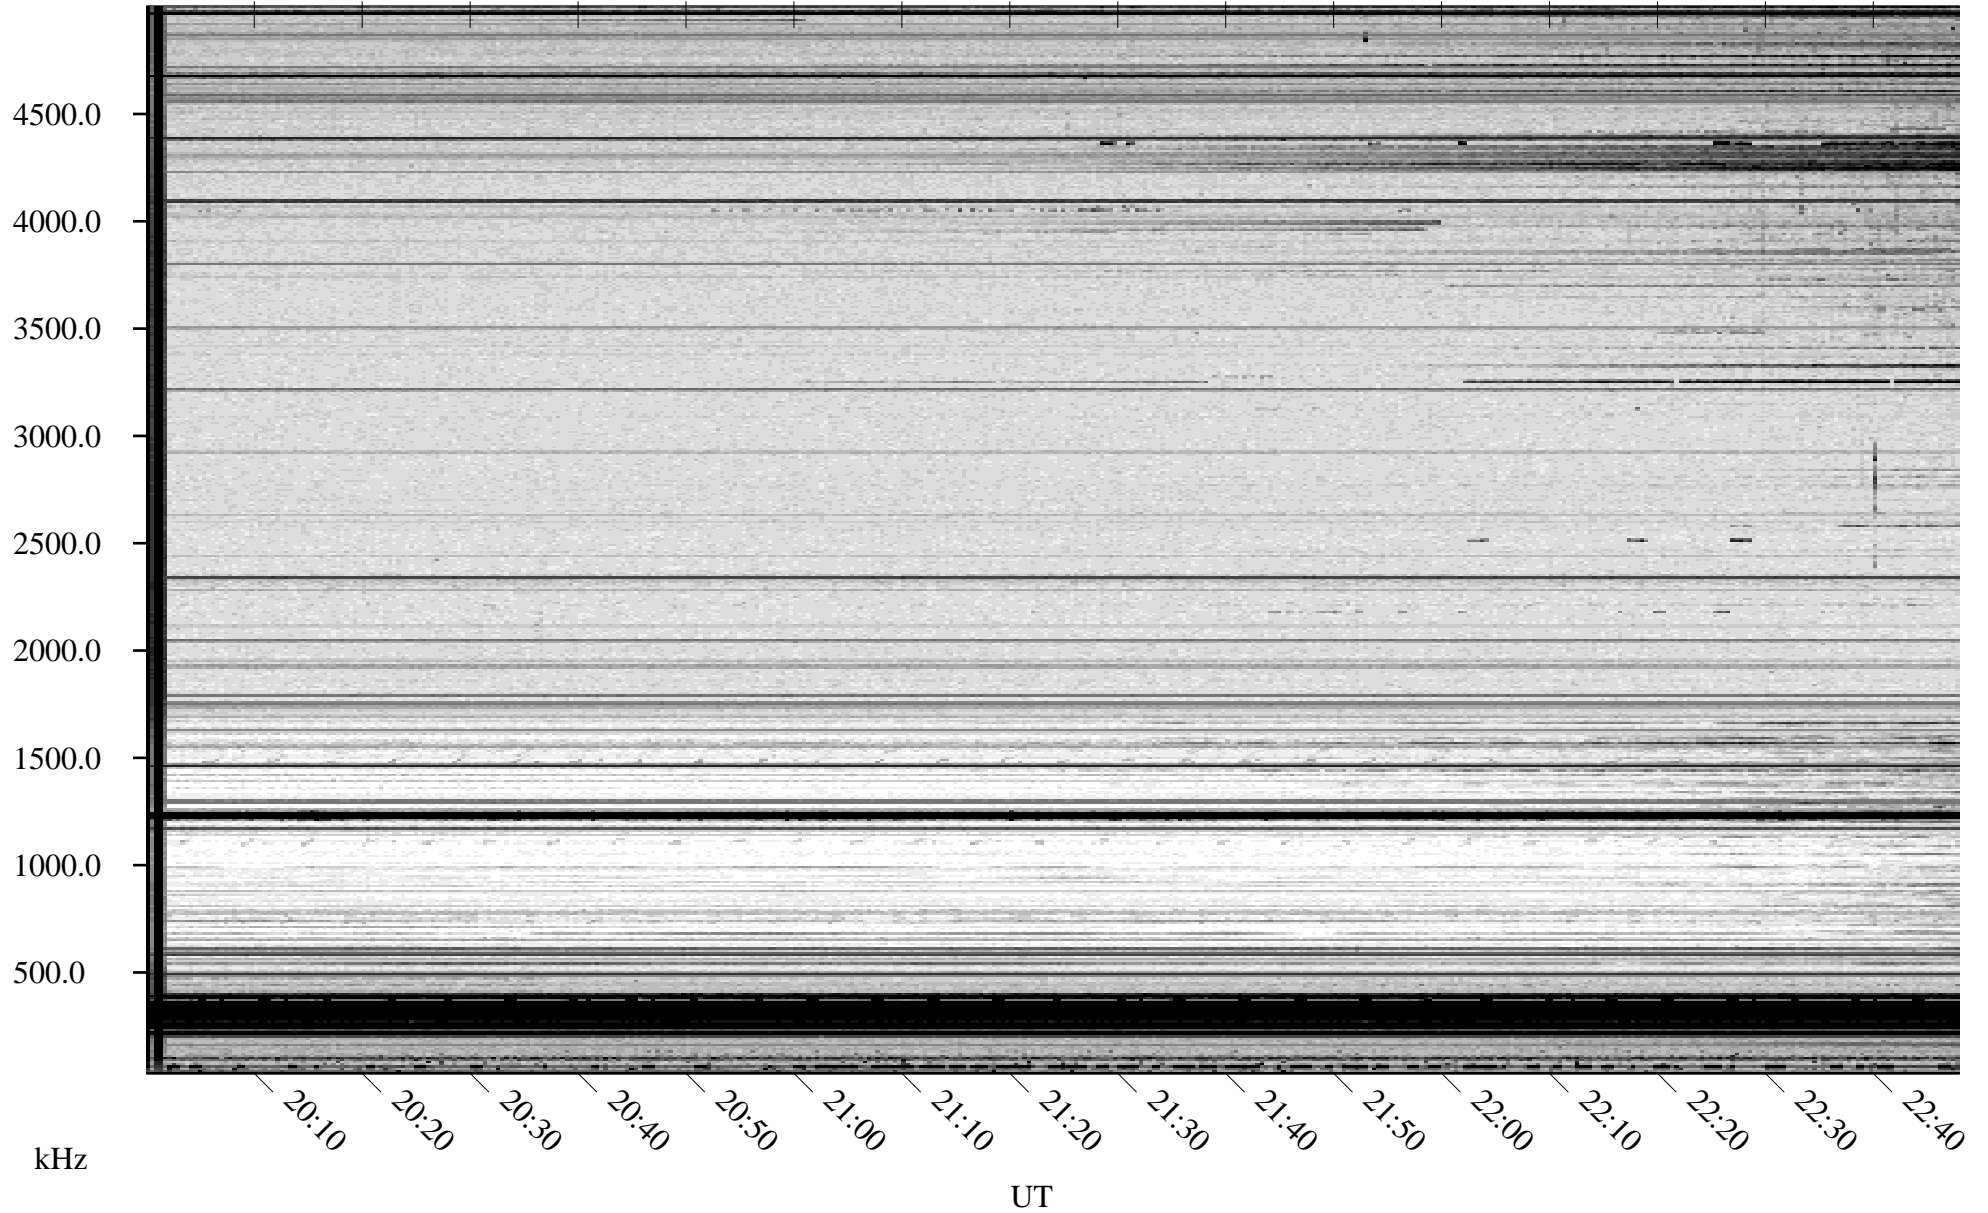

09/25/2009 Churchill, Manitoba

Linear Scale Black = 161 White = 15

ch09268l.r00SUm max_12

Page 1

09/25/2009 Churchill, Manitoba

Linear Scale Black = 161 White = 15

ch09268l.r00SUm max_12

Page 2

09/26/2009 Churchill, Manitoba

Linear Scale Black = 161 White = 15

ch09268l.r00SUm max_12

Page 3

09/26/2009 Churchill, Manitoba

Linear Scale Black = 161 White = 15

ch09268l.r00SUm max_12

Page 4

09/26/2009 Churchill, Manitoba

Linear Scale Black = 161 White = 15

ch09268l.r00SUm max_12

Page 5

09/26/2009 Churchill, Manitoba

Linear Scale Black = 161 White = 15

ch09268l.r00SUm max_12

Page 6

09/26/2009 Churchill, Manitoba

Linear Scale Black = 161 White = 15

ch09268l.r00SUm max_12

Page 7

09/26/2009 Churchill, Manitoba

Linear Scale Black = 161 White = 15

ch09268l.r00SUm max_12

Page 8