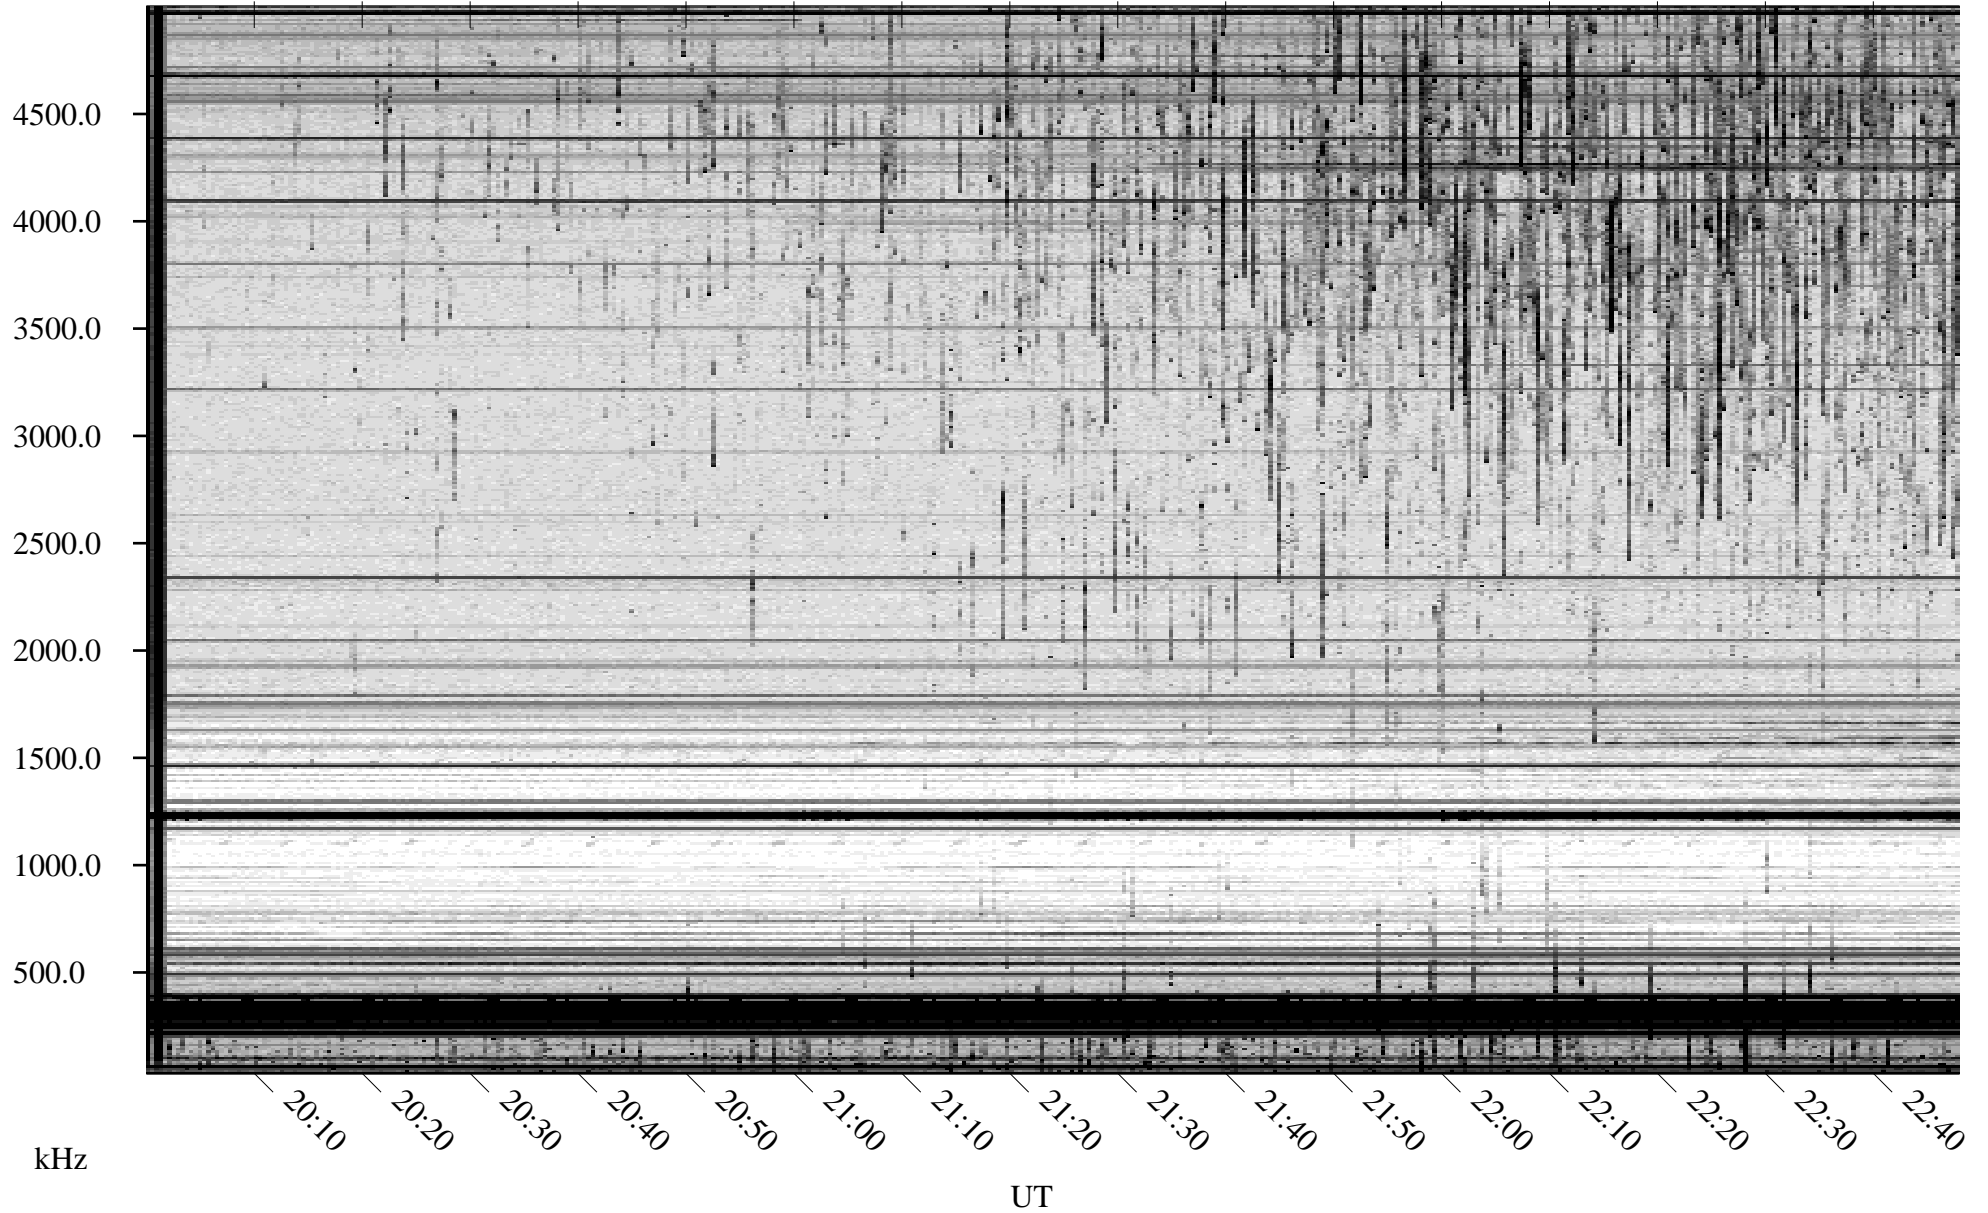

09/26/2009 Churchill, Manitoba

Linear Scale Black = 161 White = 15

ch09269l.r00SUm max_12

Page 1

09/26/2009 Churchill, Manitoba

Linear Scale Black = 161 White = 15

ch09269l.r00SUm max_12

Page 2

09/27/2009 Churchill, Manitoba

Linear Scale Black = 161 White = 15

ch09269l.r00SUm max_12

Page 3

09/27/2009 Churchill, Manitoba

Linear Scale Black = 161 White = 15

ch09269l.r00SUm max_12

Page 4

09/27/2009 Churchill, Manitoba

Linear Scale Black = 161 White = 15

ch09269l.r00SUm max_12

Page 5

09/27/2009 Churchill, Manitoba

Linear Scale Black = 161 White = 15

ch09269l.r00SUm max_12

Page 6

09/27/2009 Churchill, Manitoba

Linear Scale Black = 161 White = 15

ch09269l.r00SUm max_12

Page 7

09/27/2009 Churchill, Manitoba

Linear Scale Black = 161 White = 15

ch09269l.r00SUm max_12

Page 8