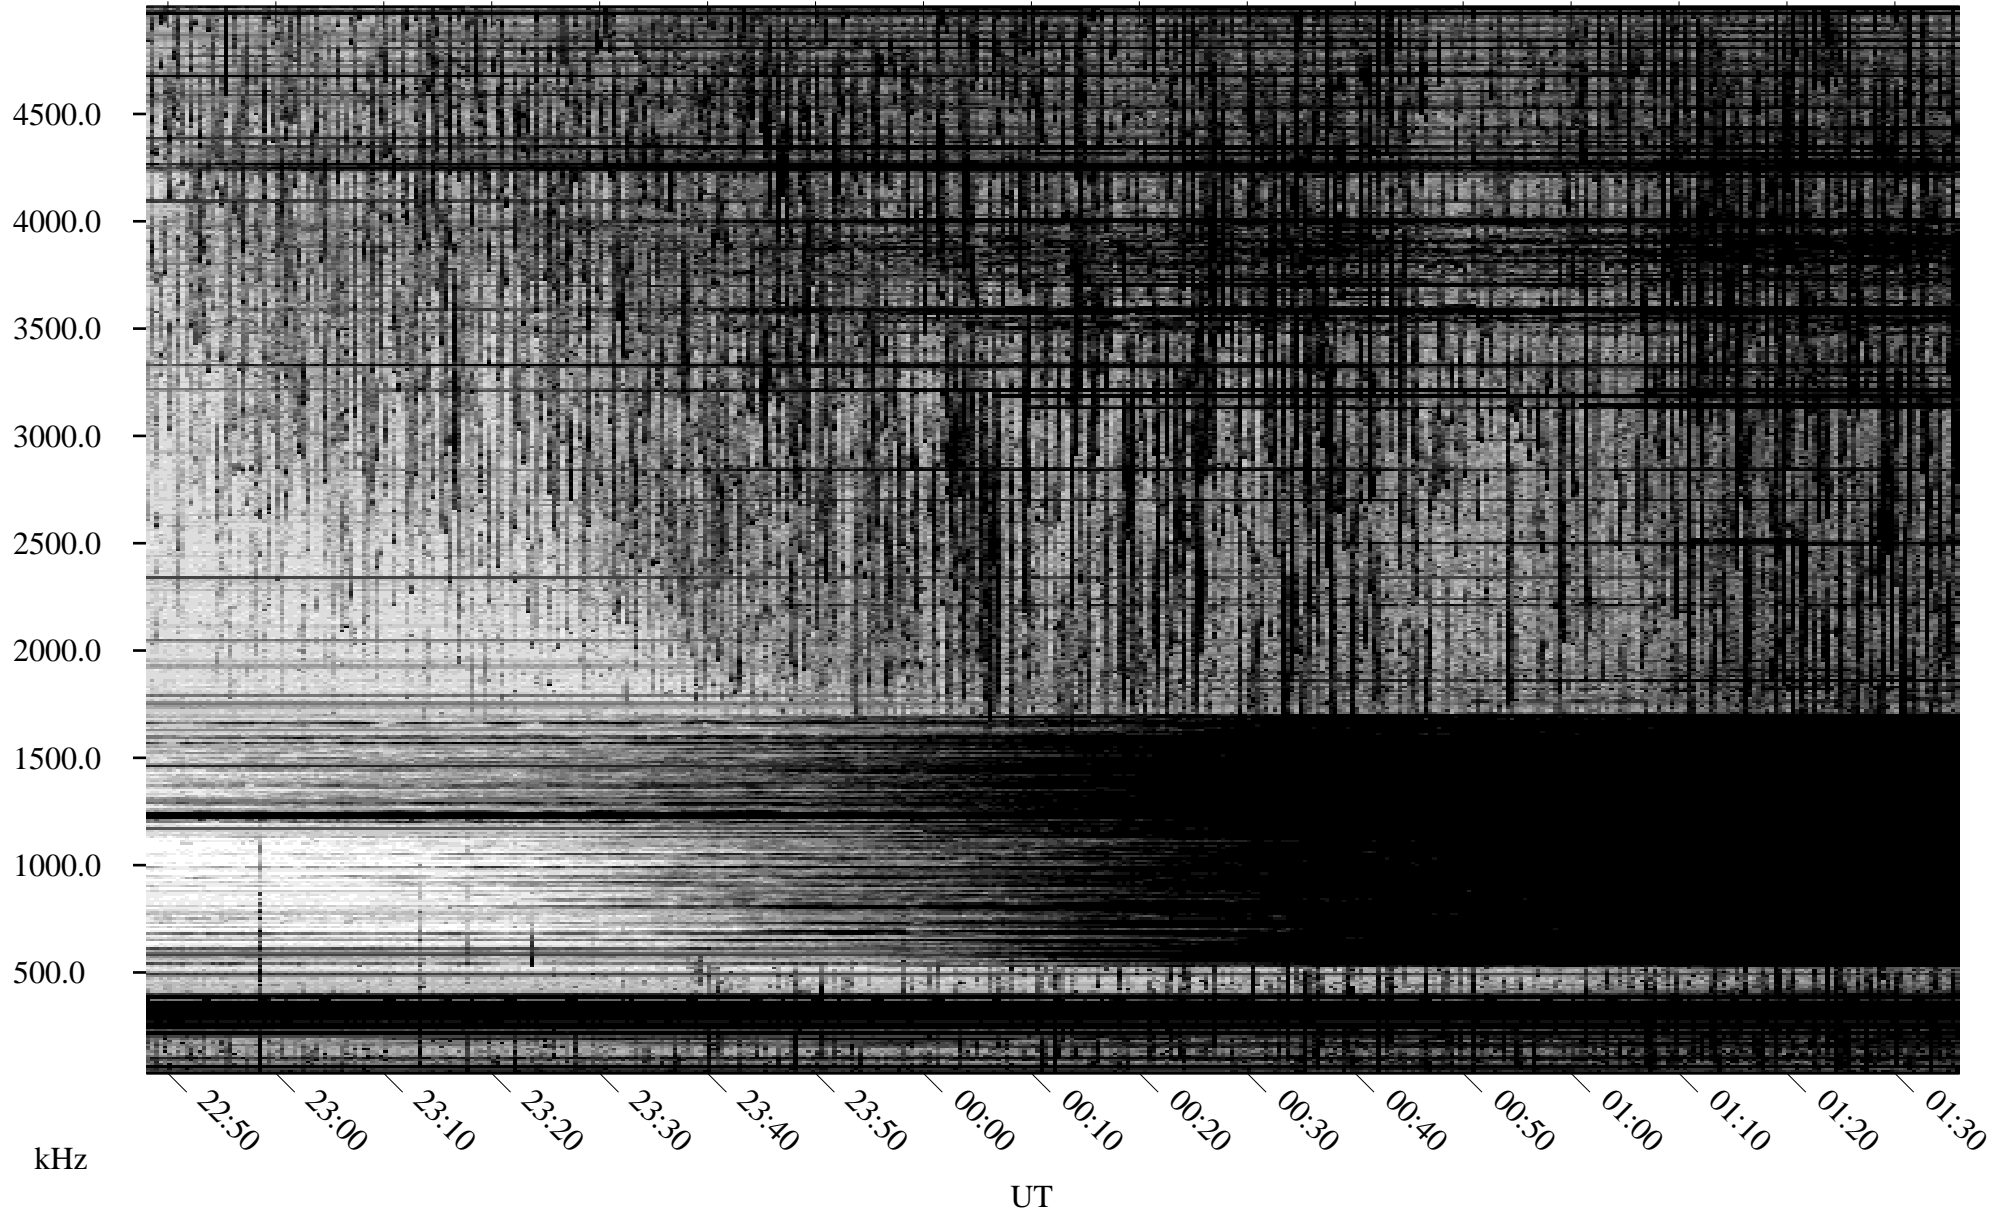

09/26/2009 Churchill, Manitoba

Linear Scale Black = 161 White = 15

ch09269l.r00SUm max_12

Page 1

09/26/2009 Churchill, Manitoba

Linear Scale Black = 161 White = 15

ch09269l.r00SUm max_12

Page 2

09/27/2009 Churchill, Manitoba

Linear Scale Black = 161 White = 15

ch09269l.r00SUm max_12

Page 3

09/27/2009 Churchill, Manitoba

Linear Scale Black = 161 White = 15

ch09269l.r00SUm max_12

Page 4

09/27/2009 Churchill, Manitoba

Linear Scale Black = 161 White = 15

ch09269l.r00SUm max_12

Page 5

09/27/2009 Churchill, Manitoba

Linear Scale Black = 161 White = 15

ch09269l.r00SUm max_12

Page 6

09/27/2009 Churchill, Manitoba

Linear Scale Black = 161 White = 15

ch09269l.r00SUm max_12

Page 7

09/27/2009 Churchill, Manitoba

Linear Scale Black = 161 White = 15

ch09269l.r00SUm max_12

Page 8