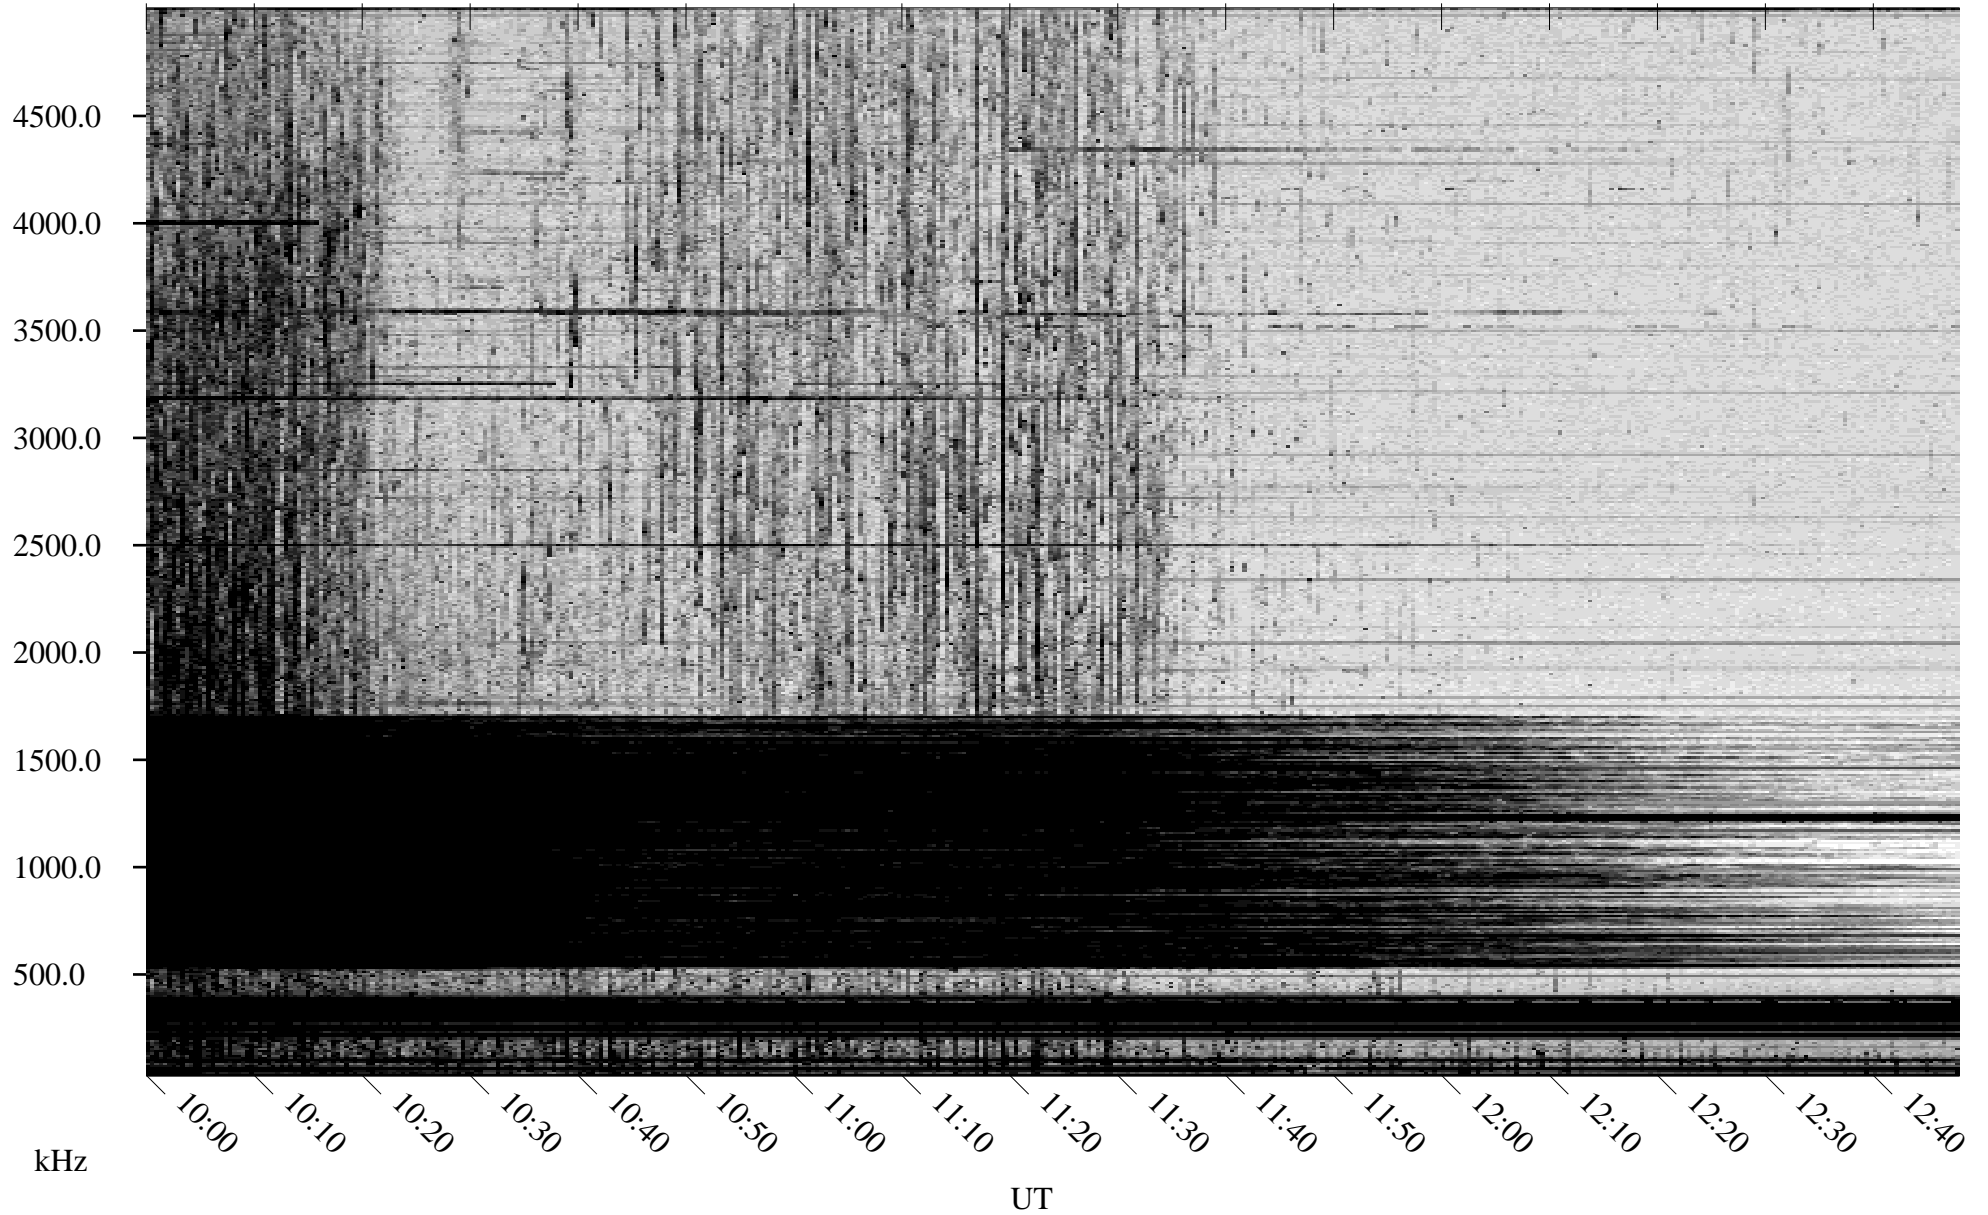

09/27/2009 Churchill, Manitoba

Linear Scale Black = 161 White = 15

ch09269l.r00SUm max_12

Page 5

09/27/2009 Churchill, Manitoba

Linear Scale Black = 161 White = 15

ch09269l.r00SUm max_12

Page 6

09/27/2009 Churchill, Manitoba

Linear Scale Black = 161 White = 15

ch09269l.r00SUm max_12

Page 7

09/27/2009 Churchill, Manitoba

Linear Scale Black = 161 White = 15

ch09269l.r00SUm max_12

Page 8