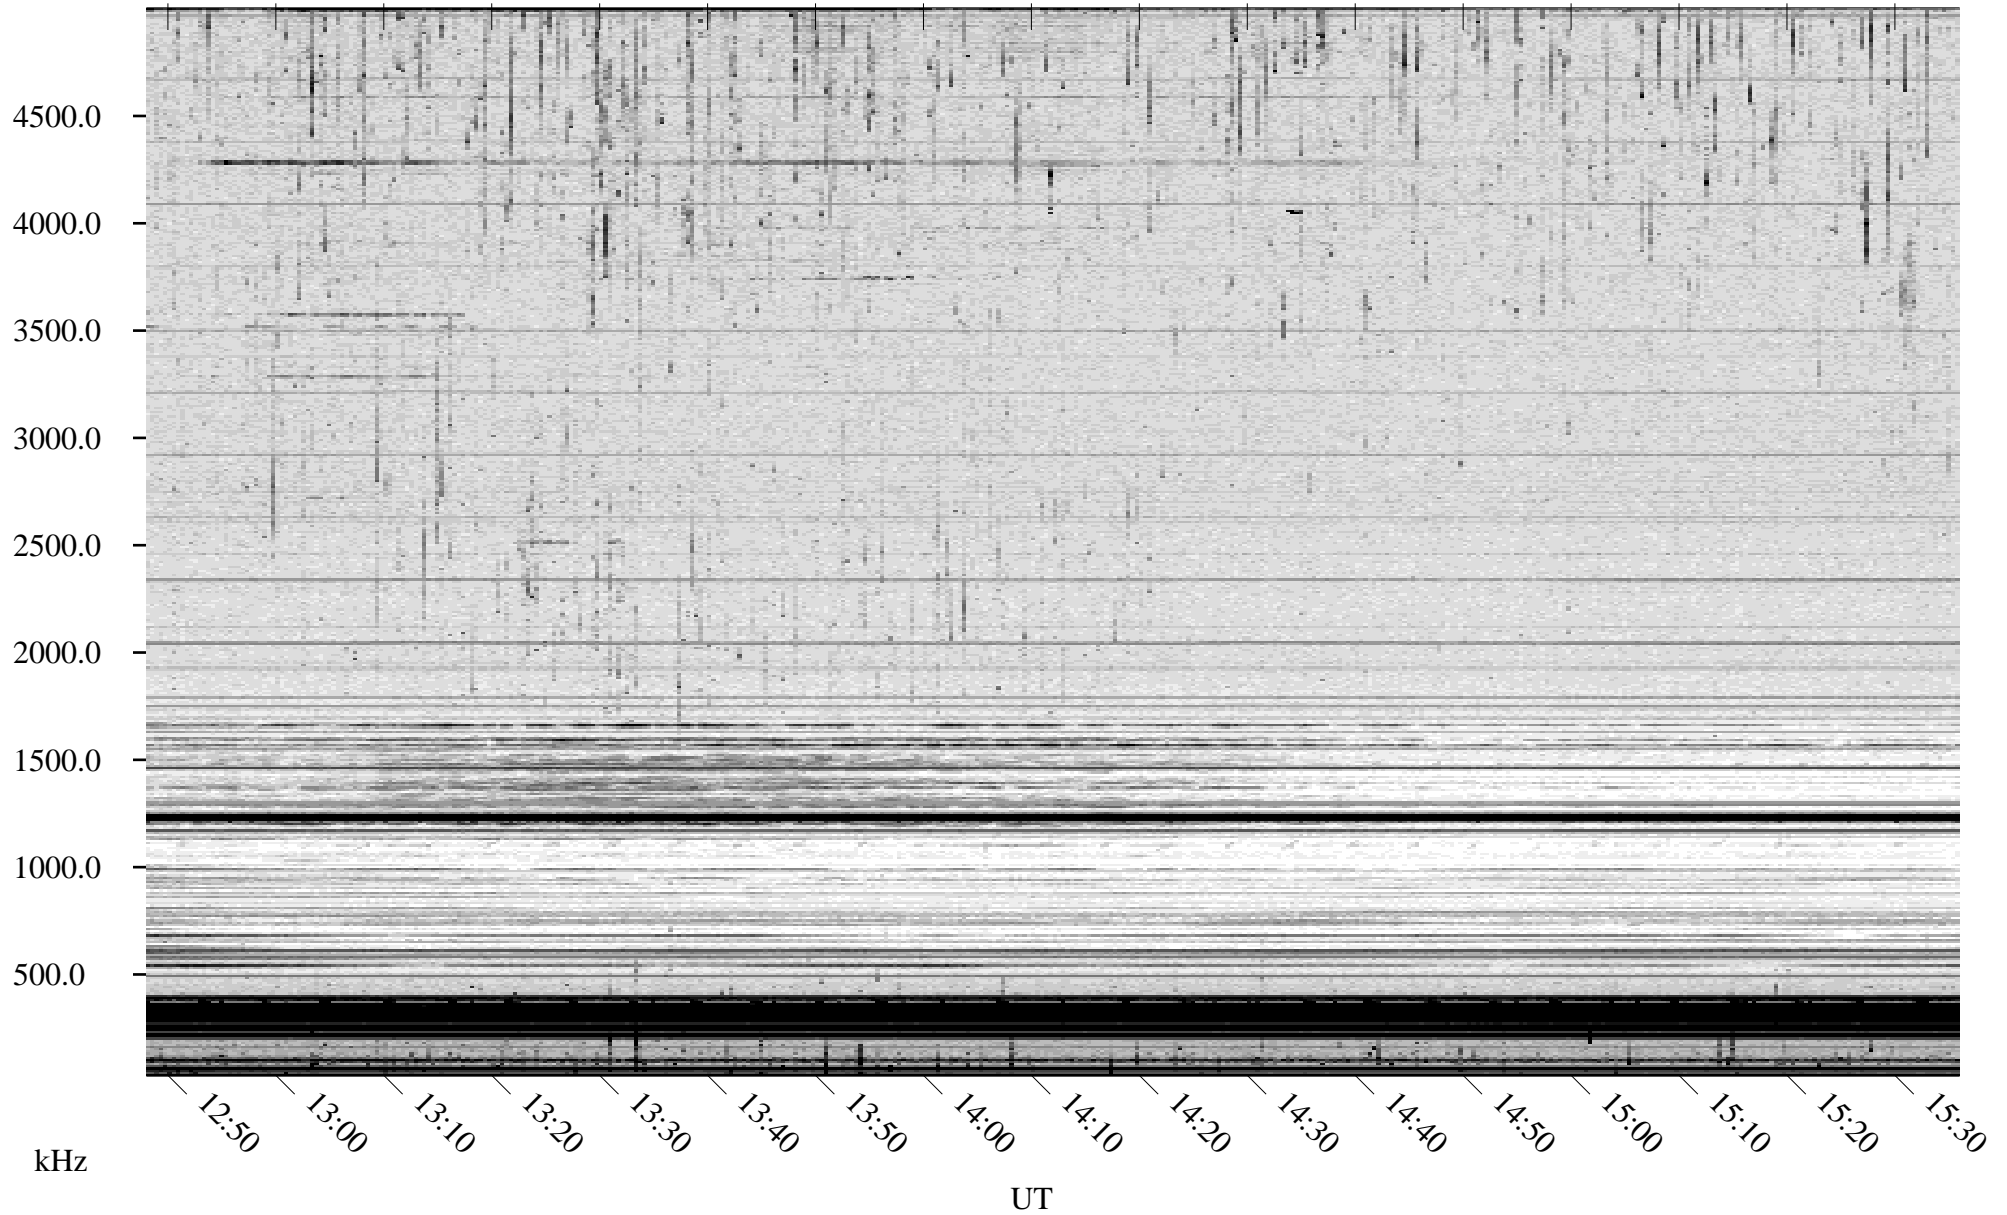

09/26/2009 Churchill, Manitoba

Linear Scale Black = 161 White = 15

ch09269l.r00SUm max_12

Page 1

09/26/2009 Churchill, Manitoba

Linear Scale Black = 161 White = 15

ch09269l.r00SUm max_12

Page 2

09/27/2009 Churchill, Manitoba

Linear Scale Black = 161 White = 15

ch09269l.r00SUm max_12

Page 3

09/27/2009 Churchill, Manitoba

Linear Scale Black = 161 White = 15

ch09269l.r00SUm max_12

Page 4

09/27/2009 Churchill, Manitoba

Linear Scale Black = 161 White = 15

ch09269l.r00SUm max_12

Page 5

09/27/2009 Churchill, Manitoba

Linear Scale Black = 161 White = 15

ch09269l.r00SUm max_12

Page 6

09/27/2009 Churchill, Manitoba

Linear Scale Black = 161 White = 15

ch09269l.r00SUm max_12

Page 7

09/27/2009 Churchill, Manitoba

Linear Scale Black = 161 White = 15

ch09269l.r00SUm max_12

Page 8