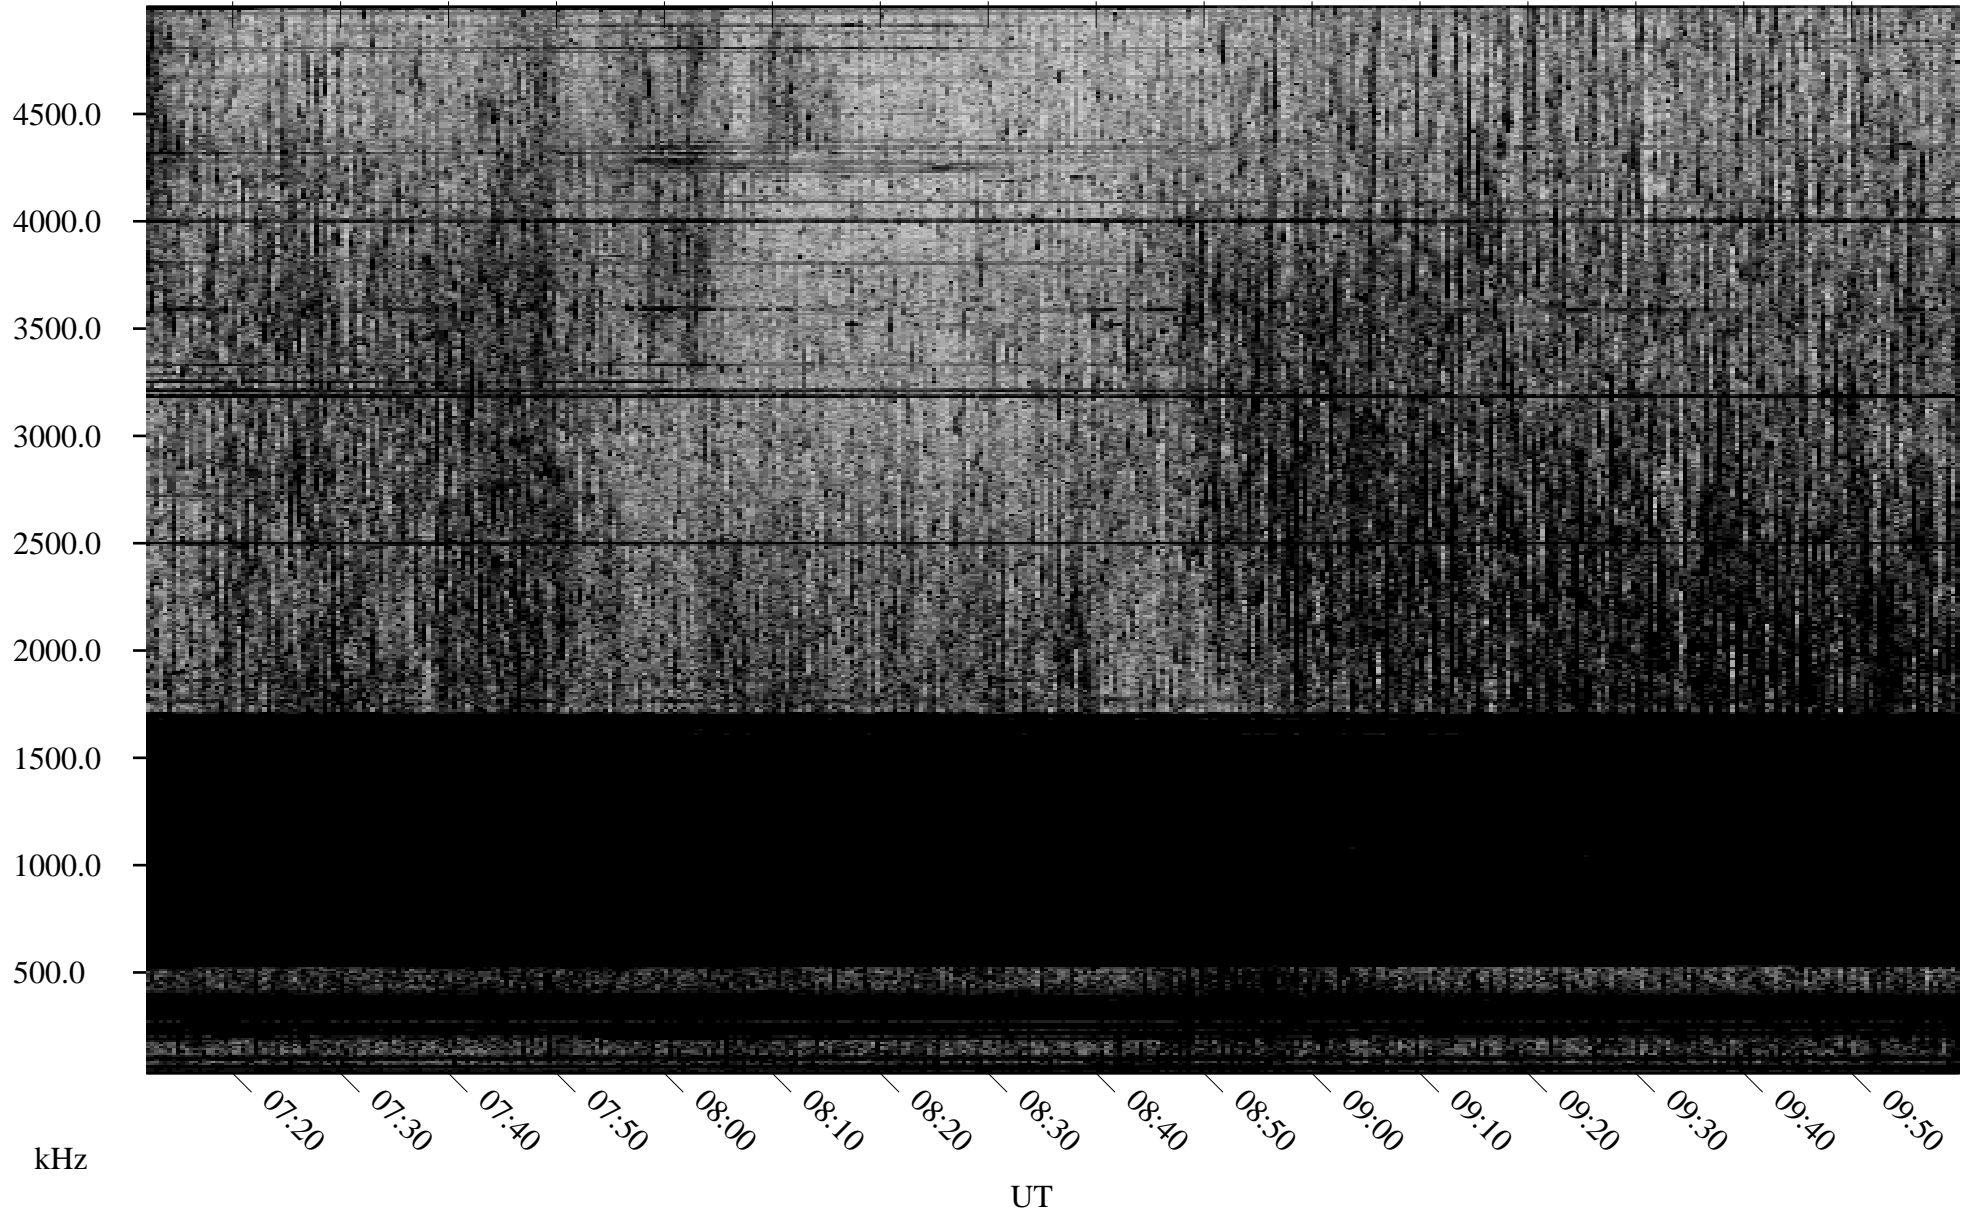

09/26/2009 Churchill, Manitoba

Linear Scale Black = 161 White = 15

ch09269l.r00SUm max_12

Page 1

09/26/2009 Churchill, Manitoba

Linear Scale Black = 161 White = 15

ch09269l.r00SUm max_12

Page 2

09/27/2009 Churchill, Manitoba

Linear Scale Black = 161 White = 15

ch09269l.r00SUm max_12

Page 3

09/27/2009 Churchill, Manitoba

Linear Scale Black = 161 White = 15

ch09269l.r00SUm max_12

Page 4

09/27/2009 Churchill, Manitoba

Linear Scale Black = 161 White = 15

ch09269l.r00SUm max_12

Page 5

09/27/2009 Churchill, Manitoba

Linear Scale Black = 161 White = 15

ch09269l.r00SUm max_12

Page 6

09/27/2009 Churchill, Manitoba

Linear Scale Black = 161 White = 15

ch09269l.r00SUm max_12

Page 7

09/27/2009 Churchill, Manitoba

Linear Scale Black = 161 White = 15

ch09269l.r00SUm max_12

Page 8