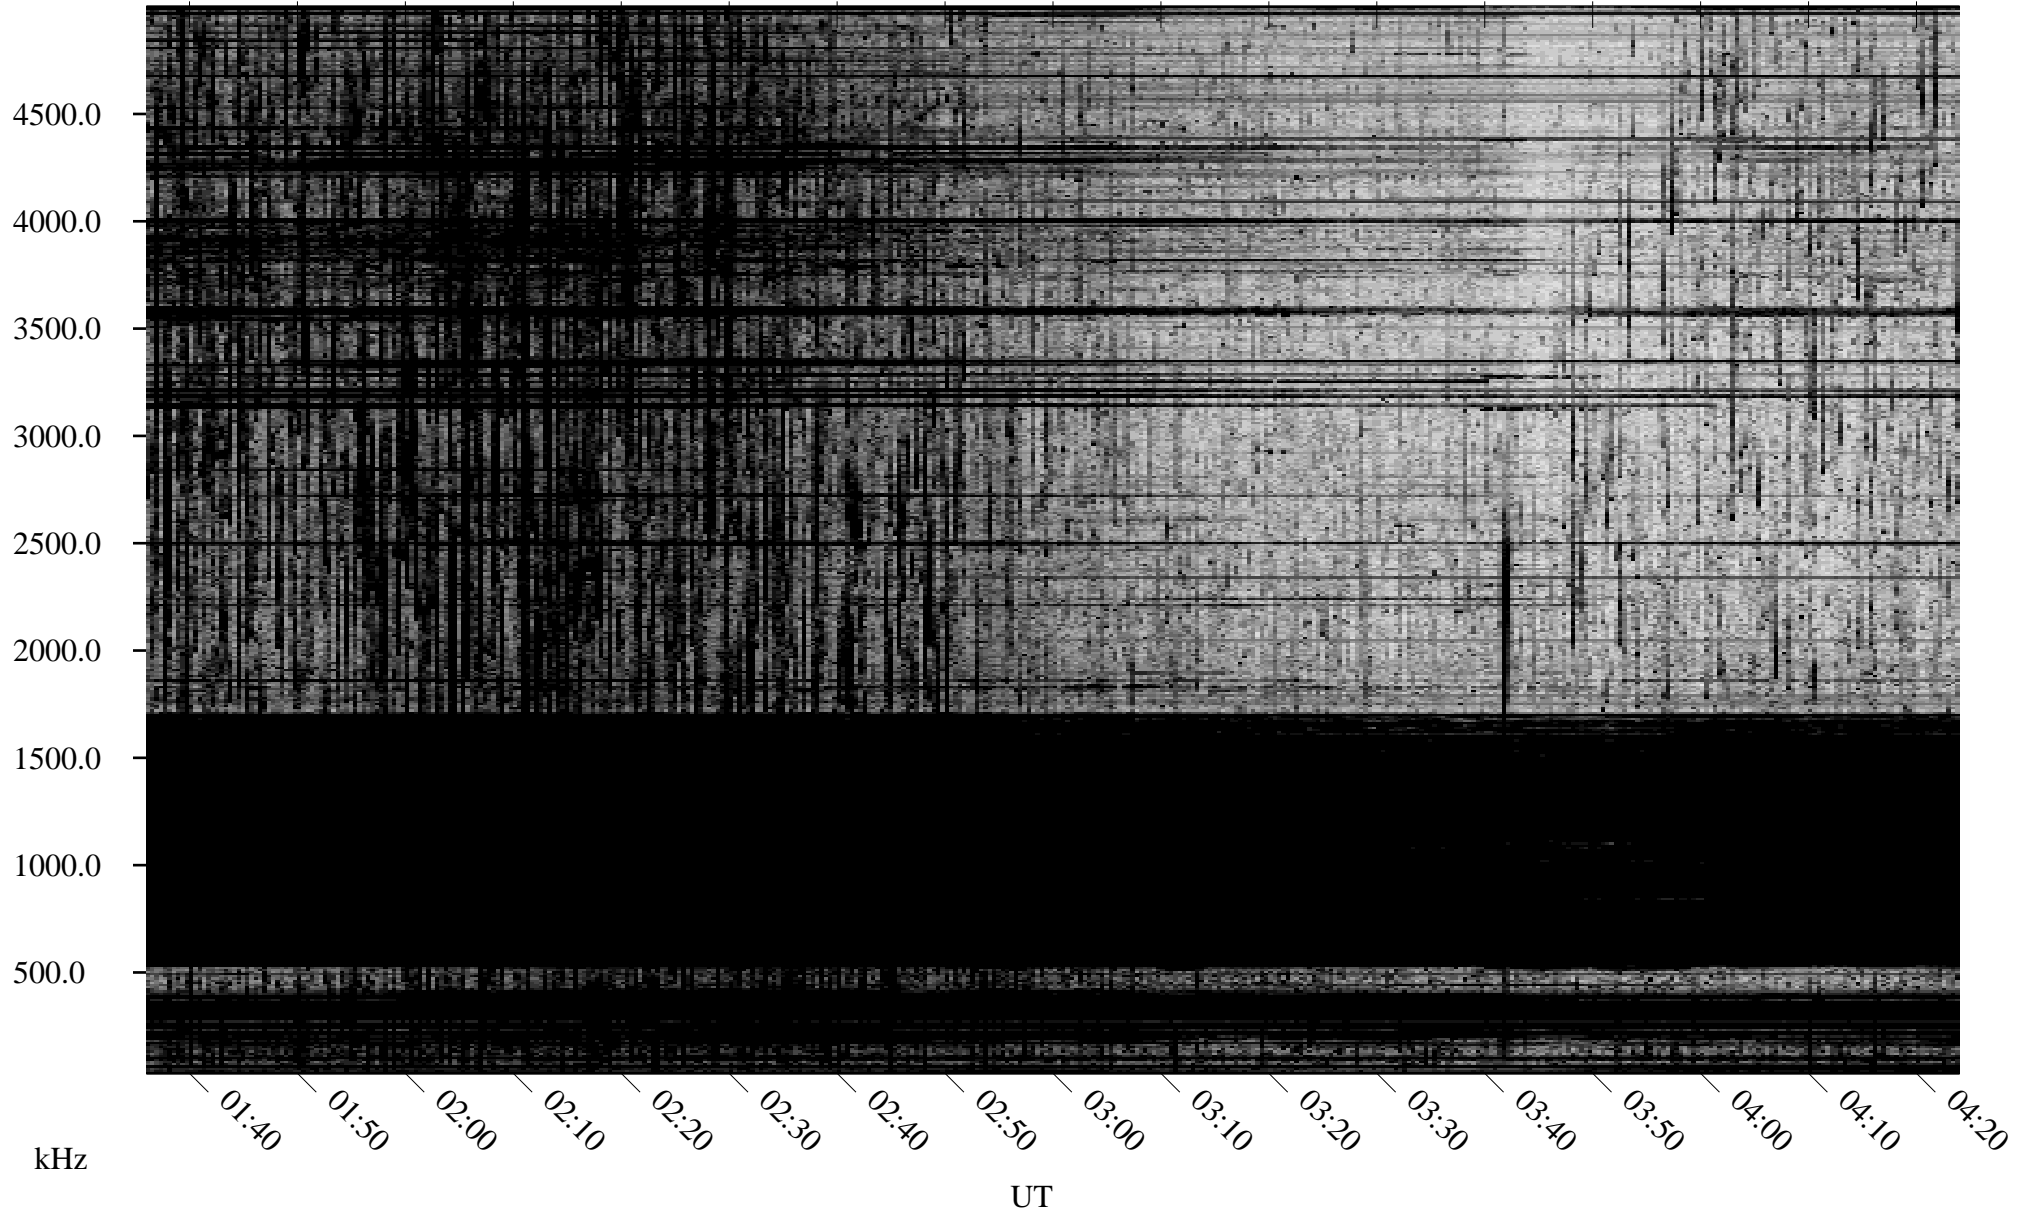

09/26/2009 Churchill, Manitoba

Linear Scale Black = 161 White = 15

ch09269l.r00SUm max_12

Page 1

09/26/2009 Churchill, Manitoba

Linear Scale Black = 161 White = 15

ch09269l.r00SUm max_12

Page 2

09/27/2009 Churchill, Manitoba

Linear Scale Black = 161 White = 15

ch09269l.r00SUm max_12

Page 3

09/27/2009 Churchill, Manitoba

Linear Scale Black = 161 White = 15

ch09269l.r00SUm max_12

Page 4

09/27/2009 Churchill, Manitoba

Linear Scale Black = 161 White = 15

ch09269l.r00SUm max_12

Page 5

09/27/2009 Churchill, Manitoba

Linear Scale Black = 161 White = 15

ch09269l.r00SUm max_12

Page 6

09/27/2009 Churchill, Manitoba

Linear Scale Black = 161 White = 15

ch09269l.r00SUm max_12

Page 7

09/27/2009 Churchill, Manitoba

Linear Scale Black = 161 White = 15

ch09269l.r00SUm max_12

Page 8