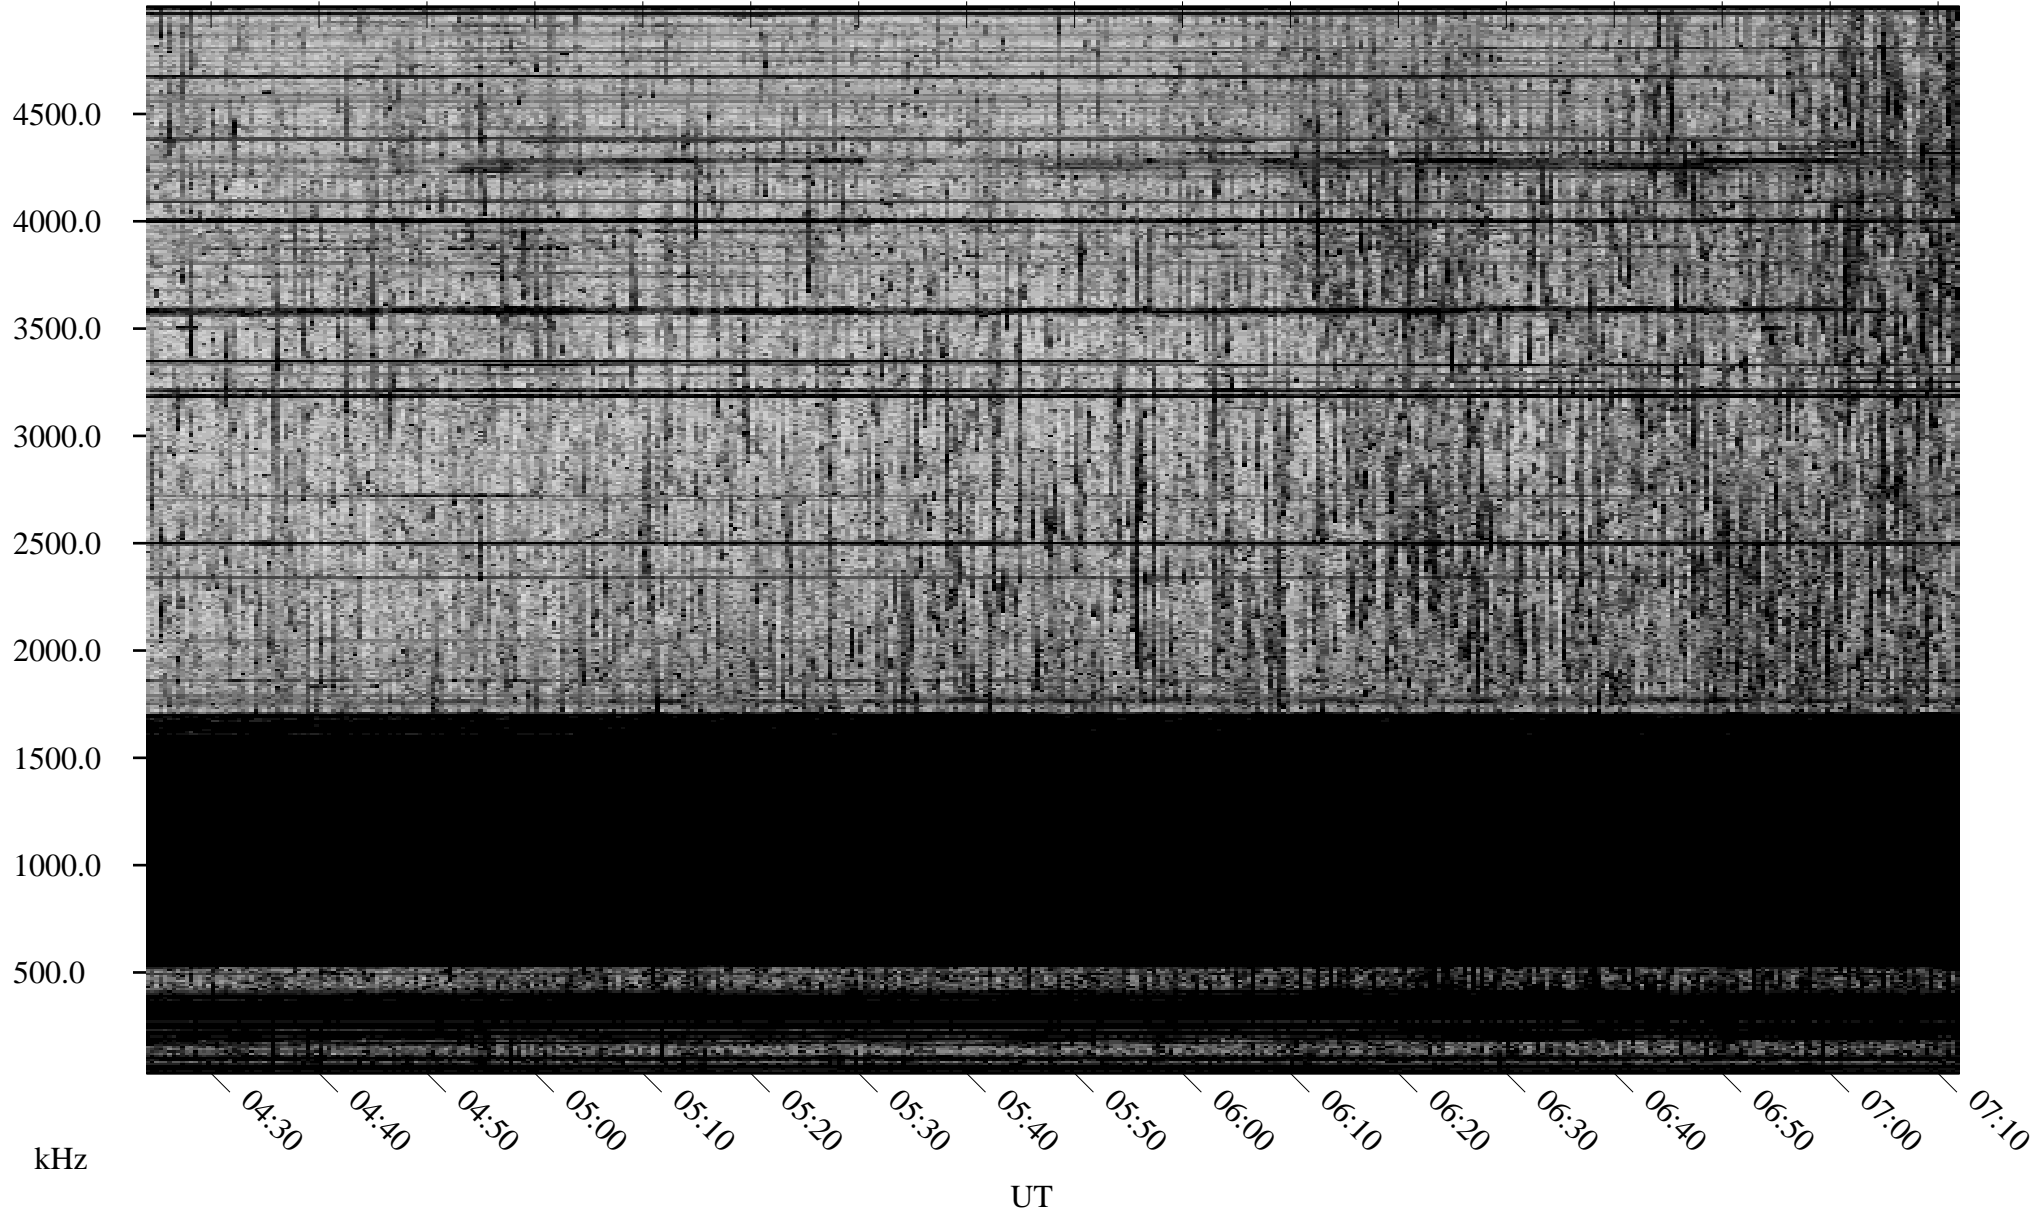

09/26/2009 Churchill, Manitoba

Linear Scale Black = 161 White = 15

ch09269l.r00SUm max_12

Page 1

09/26/2009 Churchill, Manitoba

Linear Scale Black = 161 White = 15

ch09269l.r00SUm max_12

Page 2

09/27/2009 Churchill, Manitoba

Linear Scale Black = 161 White = 15

ch09269l.r00SUm max_12

Page 3

09/27/2009 Churchill, Manitoba

Linear Scale Black = 161 White = 15

ch09269l.r00SUm max_12

Page 4

09/27/2009 Churchill, Manitoba

Linear Scale Black = 161 White = 15

ch09269l.r00SUm max_12

Page 5

09/27/2009 Churchill, Manitoba

Linear Scale Black = 161 White = 15

ch09269l.r00SUm max_12

Page 6

09/27/2009 Churchill, Manitoba

Linear Scale Black = 161 White = 15

ch09269l.r00SUm max_12

Page 7

09/27/2009 Churchill, Manitoba

Linear Scale Black = 161 White = 15

ch09269l.r00SUm max_12

Page 8