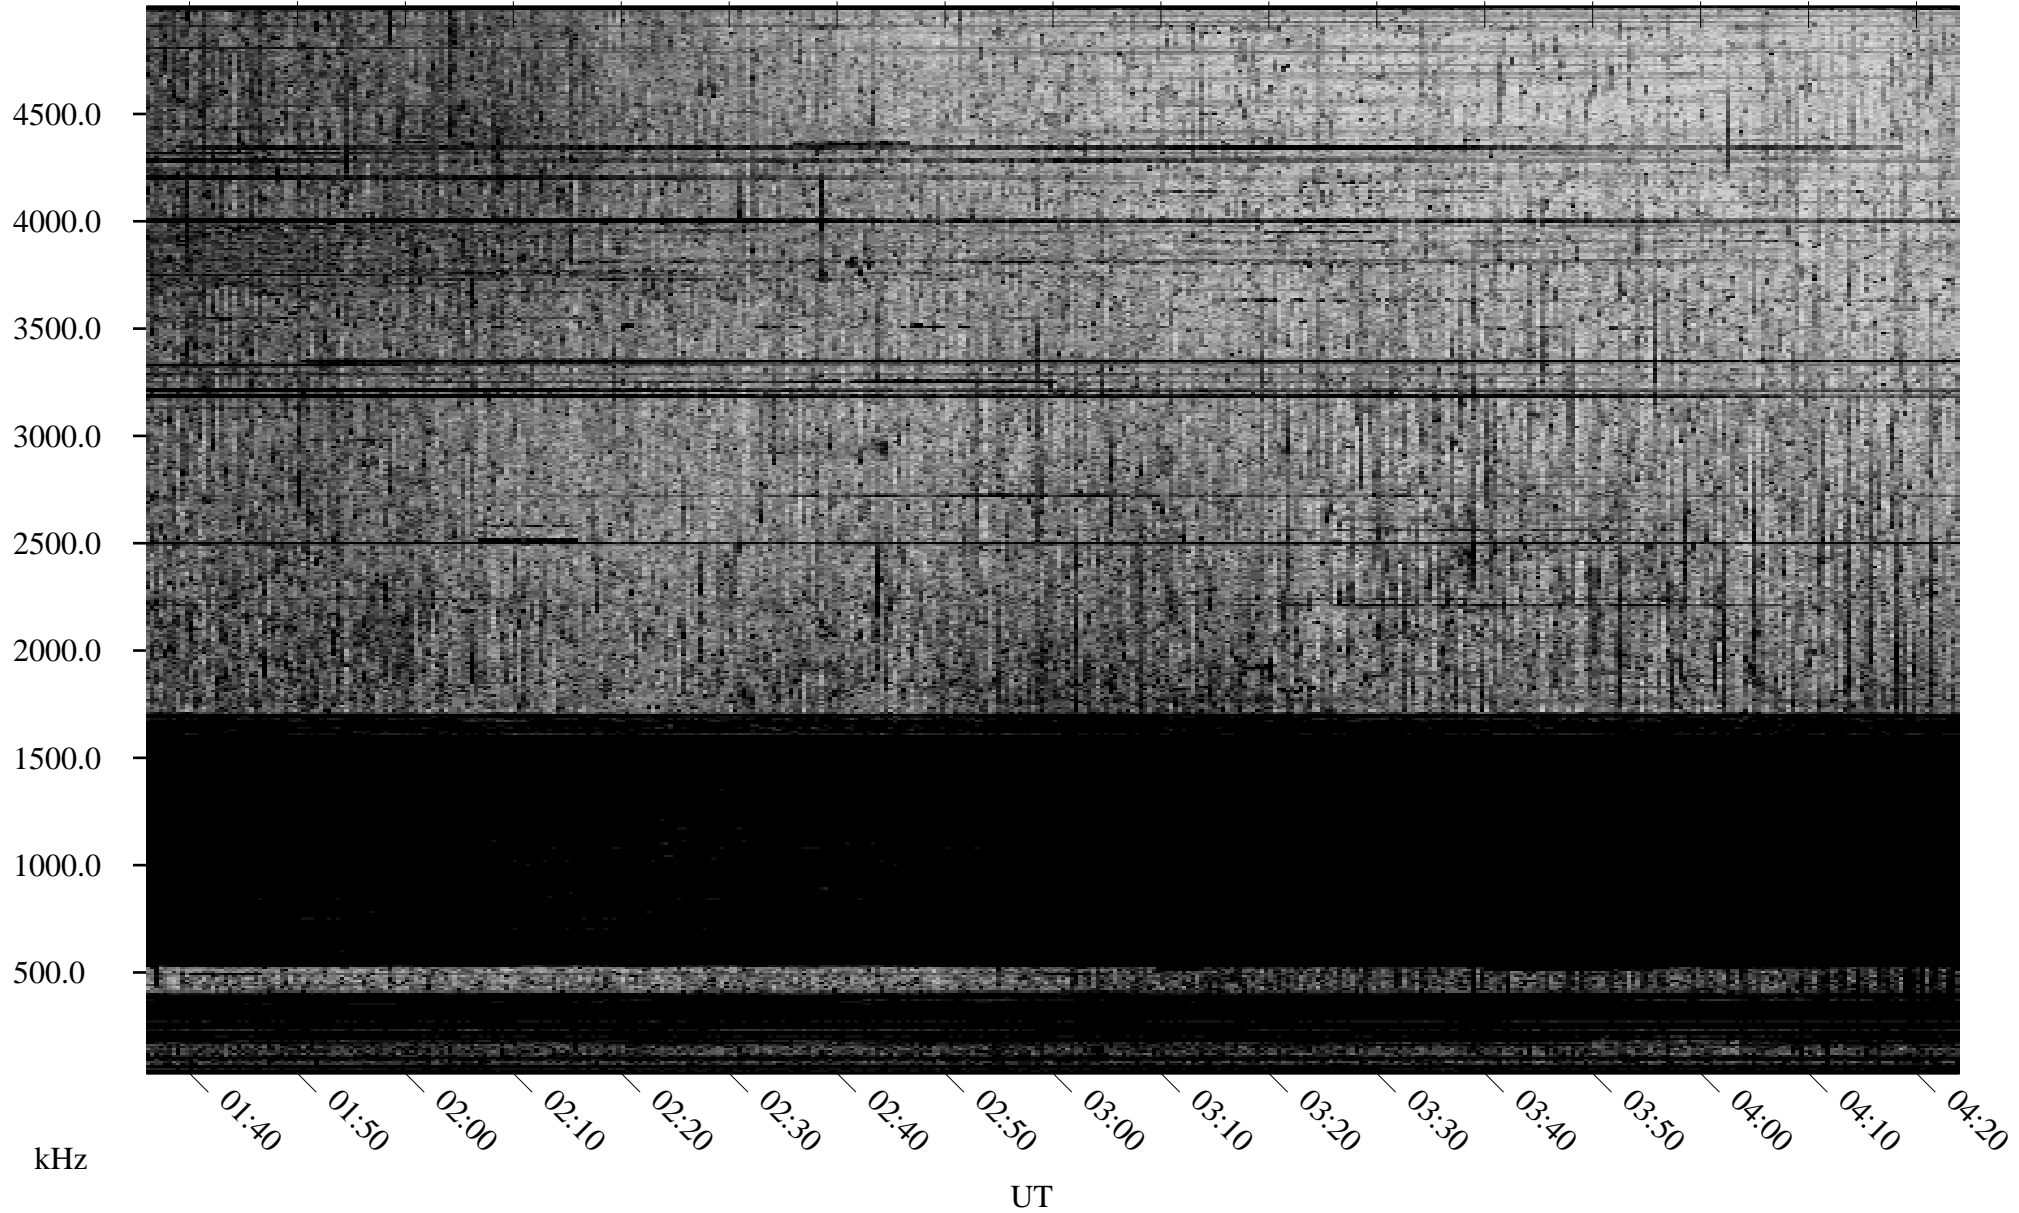

09/27/2009 Churchill, Manitoba

Linear Scale Black = 161 White = 15

ch09270l.r00SUm max_12

Page 1

09/27/2009 Churchill, Manitoba

Linear Scale Black = 161 White = 15

ch092701.r00SUm max_12

Page 2

09/28/2009 Churchill, Manitoba

Linear Scale Black = 161 White = 15

ch09270l.r00SUm max_12

Page 3

09/28/2009 Churchill, Manitoba

Linear Scale Black = 161 White = 15

ch09270l.r00SUm max_12

Page 4

09/28/2009 Churchill, Manitoba

Linear Scale Black = 161 White = 15

ch09270l.r00SUm max_12

Page 5

09/28/2009 Churchill, Manitoba

Linear Scale Black = 161 White = 15

ch09270l.r00SUm max_12

Page 6

09/28/2009 Churchill, Manitoba

Linear Scale Black = 161 White = 15

ch09270l.r00SUm max_12

Page 7

09/28/2009 Churchill, Manitoba

Linear Scale Black = 161 White = 15

ch09270l.r00SUm max_12