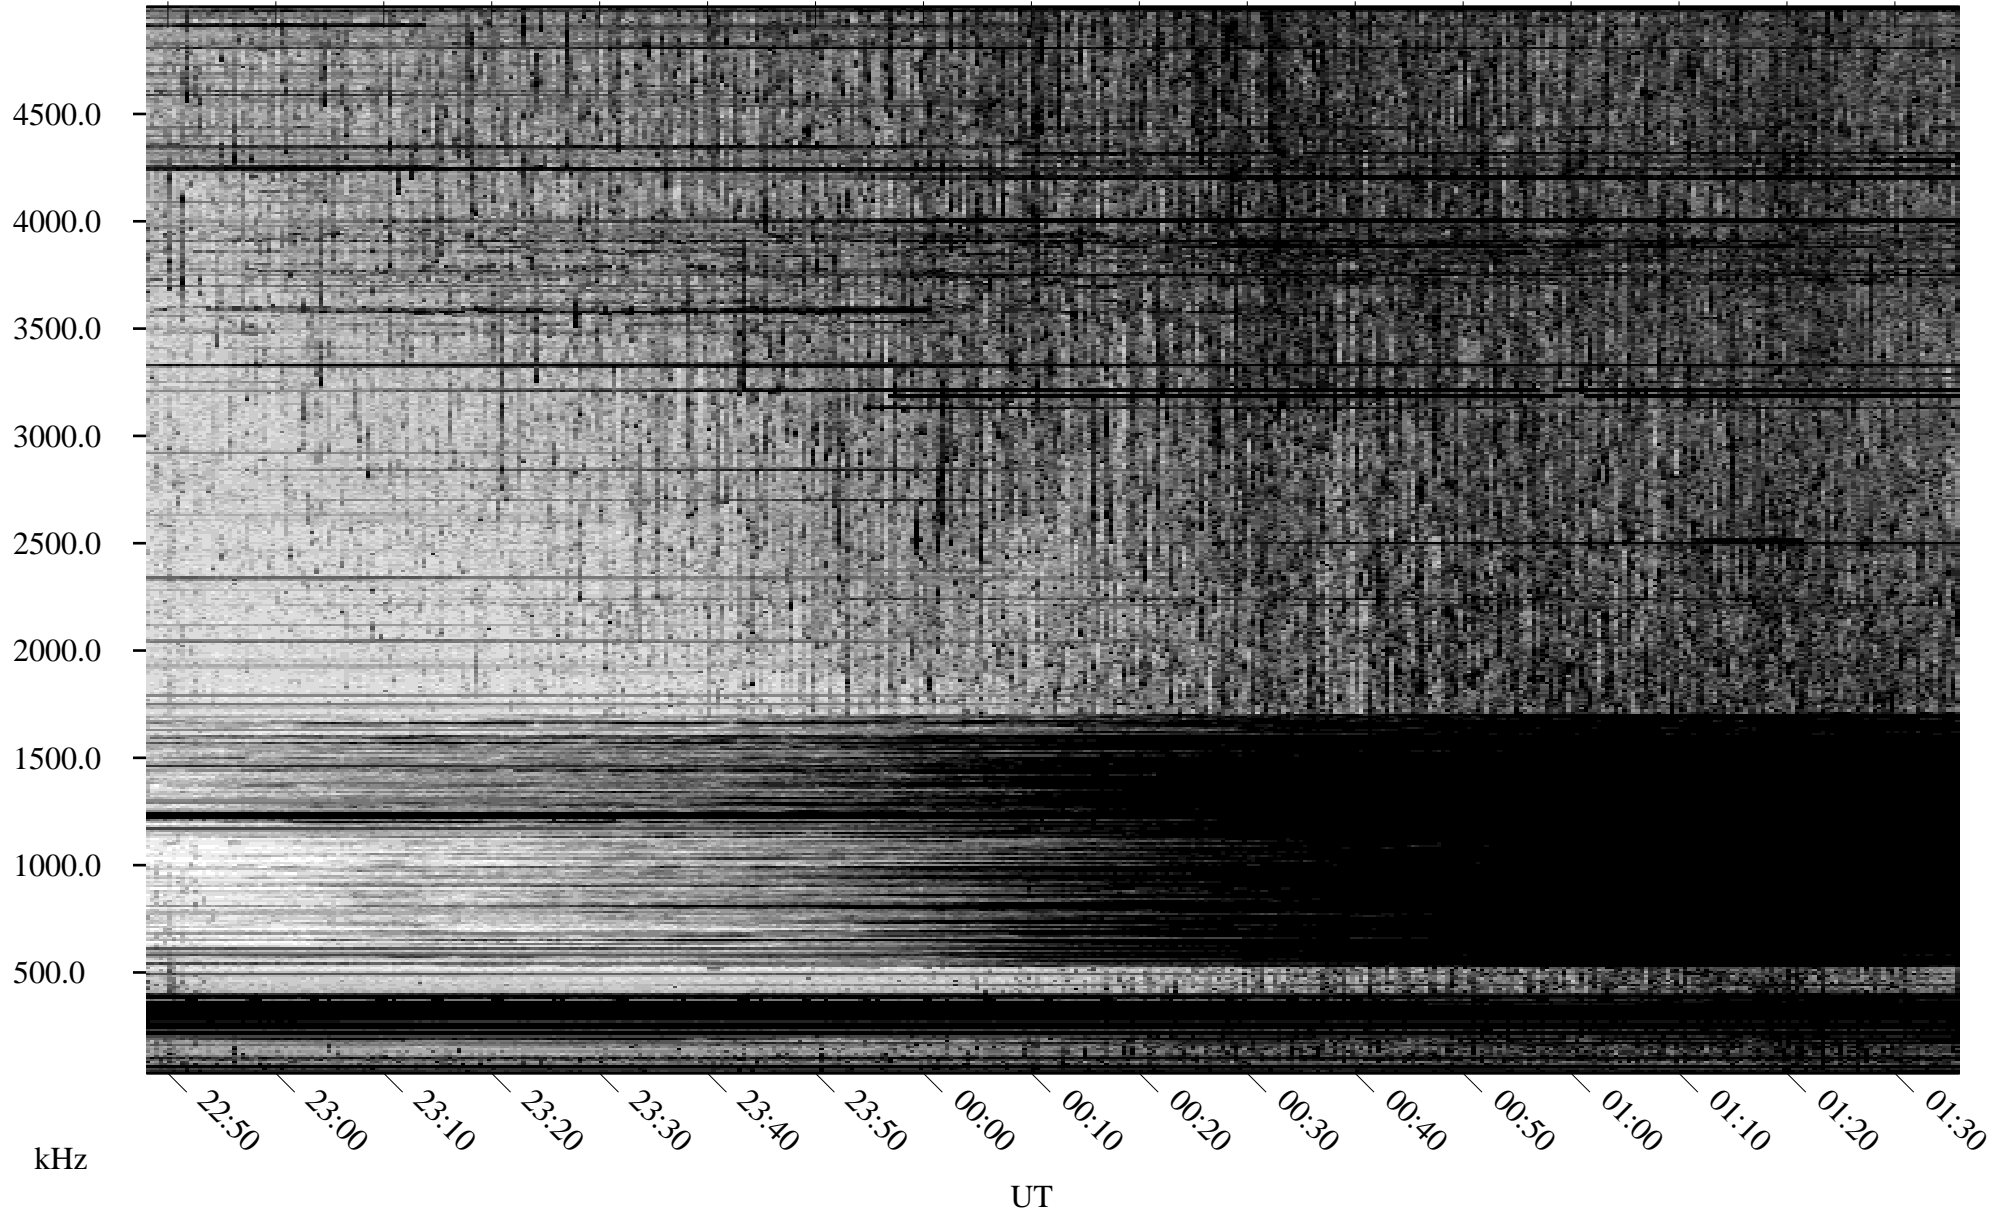

09/27/2009 Churchill, Manitoba

Linear Scale Black = 161 White = 15

ch09270l.r00SUm max_12

Page 1

09/27/2009 Churchill, Manitoba

Linear Scale Black = 161 White = 15

ch092701.r00SUm max_12

Page 2

09/28/2009 Churchill, Manitoba

Linear Scale Black = 161 White = 15

ch09270l.r00SUm max_12

Page 3

09/28/2009 Churchill, Manitoba

Linear Scale Black = 161 White = 15

ch09270l.r00SUm max_12

Page 4

09/28/2009 Churchill, Manitoba

Linear Scale Black = 161 White = 15

ch09270l.r00SUm max_12

Page 5

09/28/2009 Churchill, Manitoba

Linear Scale Black = 161 White = 15

ch09270l.r00SUm max_12

Page 6

09/28/2009 Churchill, Manitoba

Linear Scale Black = 161 White = 15

ch09270l.r00SUm max_12

Page 7

09/28/2009 Churchill, Manitoba

Linear Scale Black = 161 White = 15

ch09270l.r00SUm max_12