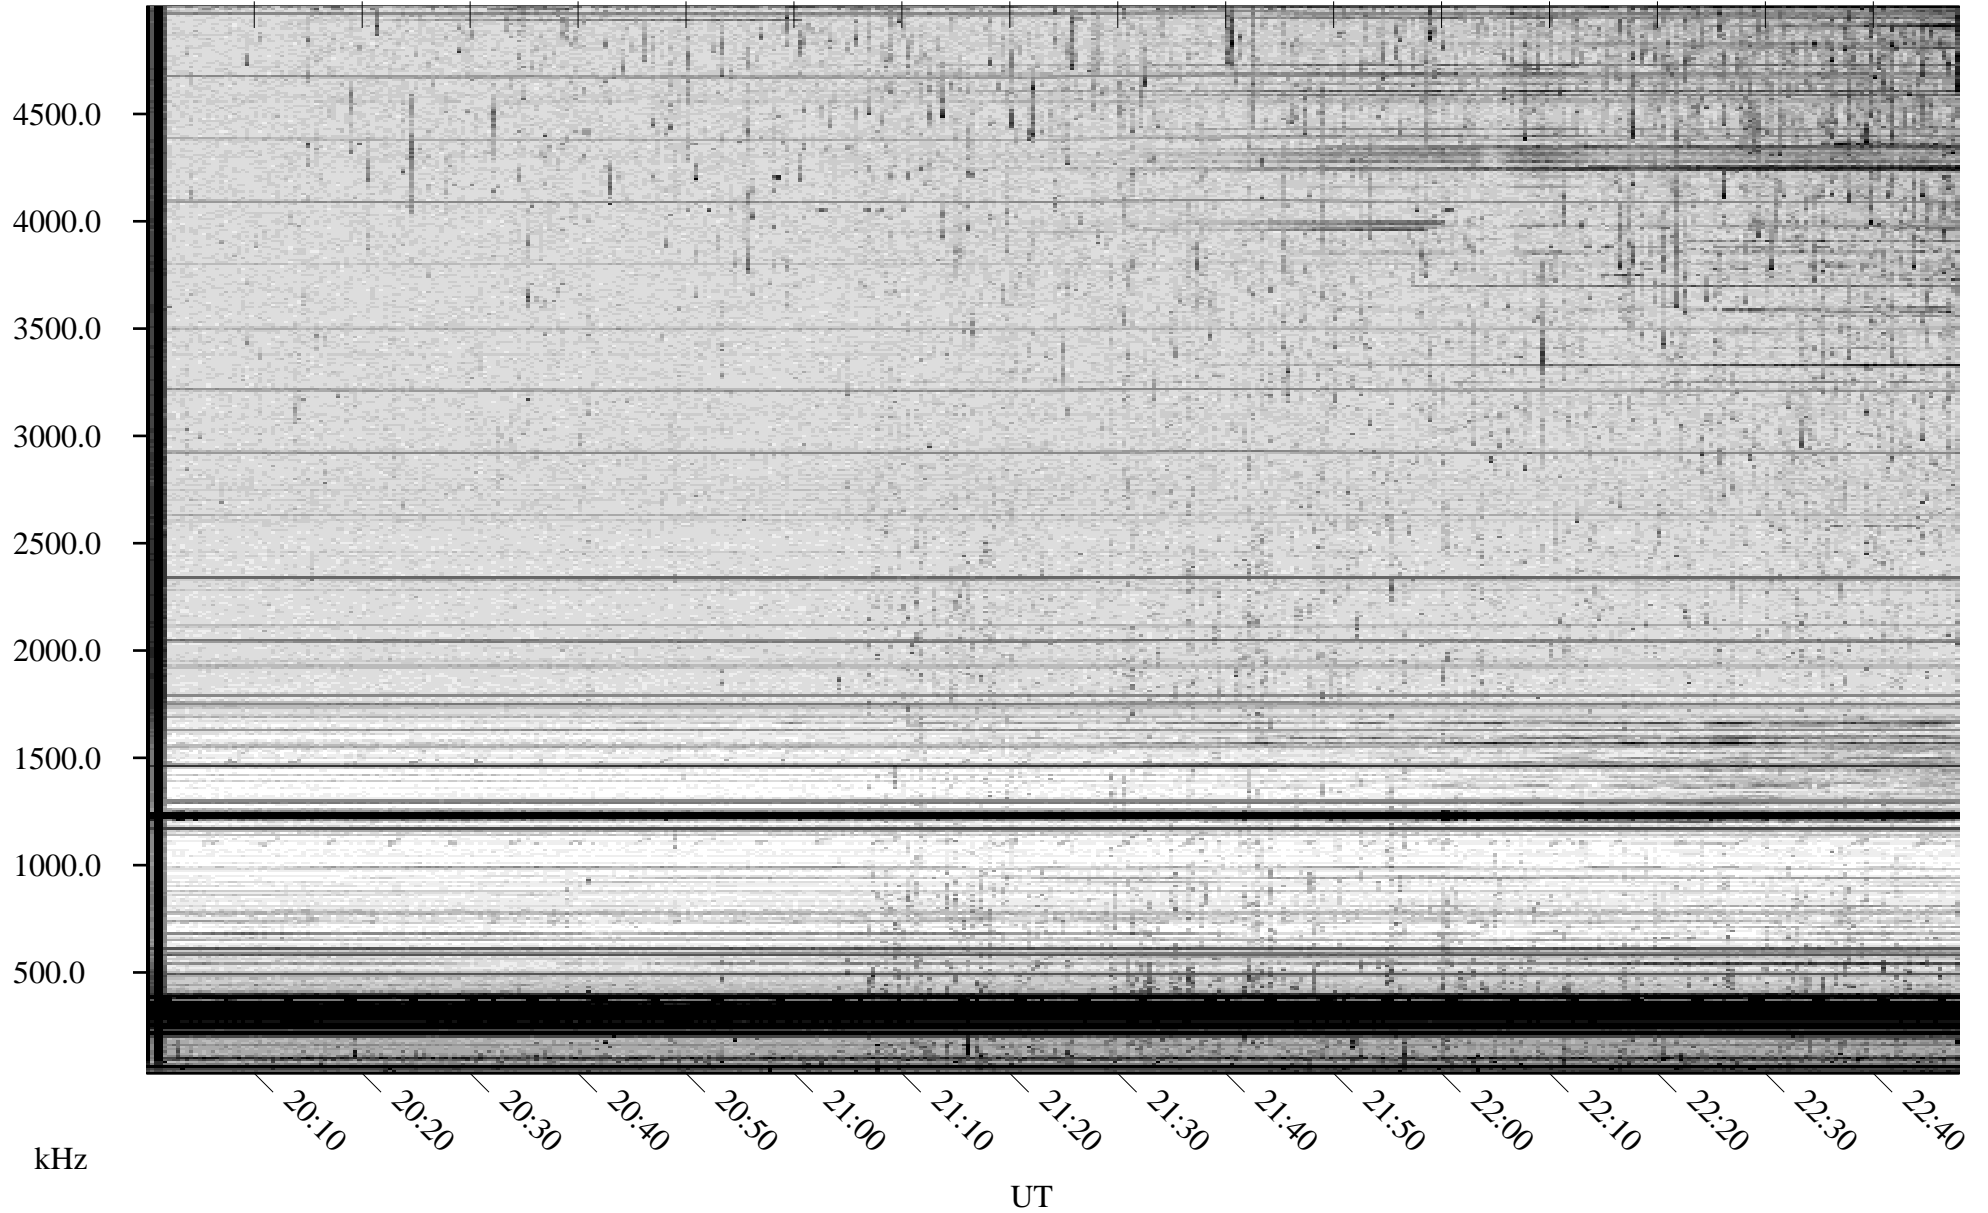

09/27/2009 Churchill, Manitoba

Linear Scale Black = 161 White = 15

ch09270l.r00SUm max_12

Page 1

09/27/2009 Churchill, Manitoba

Linear Scale Black = 161 White = 15

ch092701.r00SUm max_12

Page 2

09/28/2009 Churchill, Manitoba

Linear Scale Black = 161 White = 15

ch09270l.r00SUm max_12

Page 3

09/28/2009 Churchill, Manitoba

Linear Scale Black = 161 White = 15

ch09270l.r00SUm max_12

Page 4

09/28/2009 Churchill, Manitoba

Linear Scale Black = 161 White = 15

ch09270l.r00SUm max_12

Page 5

09/28/2009 Churchill, Manitoba

Linear Scale Black = 161 White = 15

ch09270l.r00SUm max_12

Page 6

09/28/2009 Churchill, Manitoba

Linear Scale Black = 161 White = 15

ch09270l.r00SUm max_12

Page 7

09/28/2009 Churchill, Manitoba

Linear Scale Black = 161 White = 15

ch09270l.r00SUm max_12