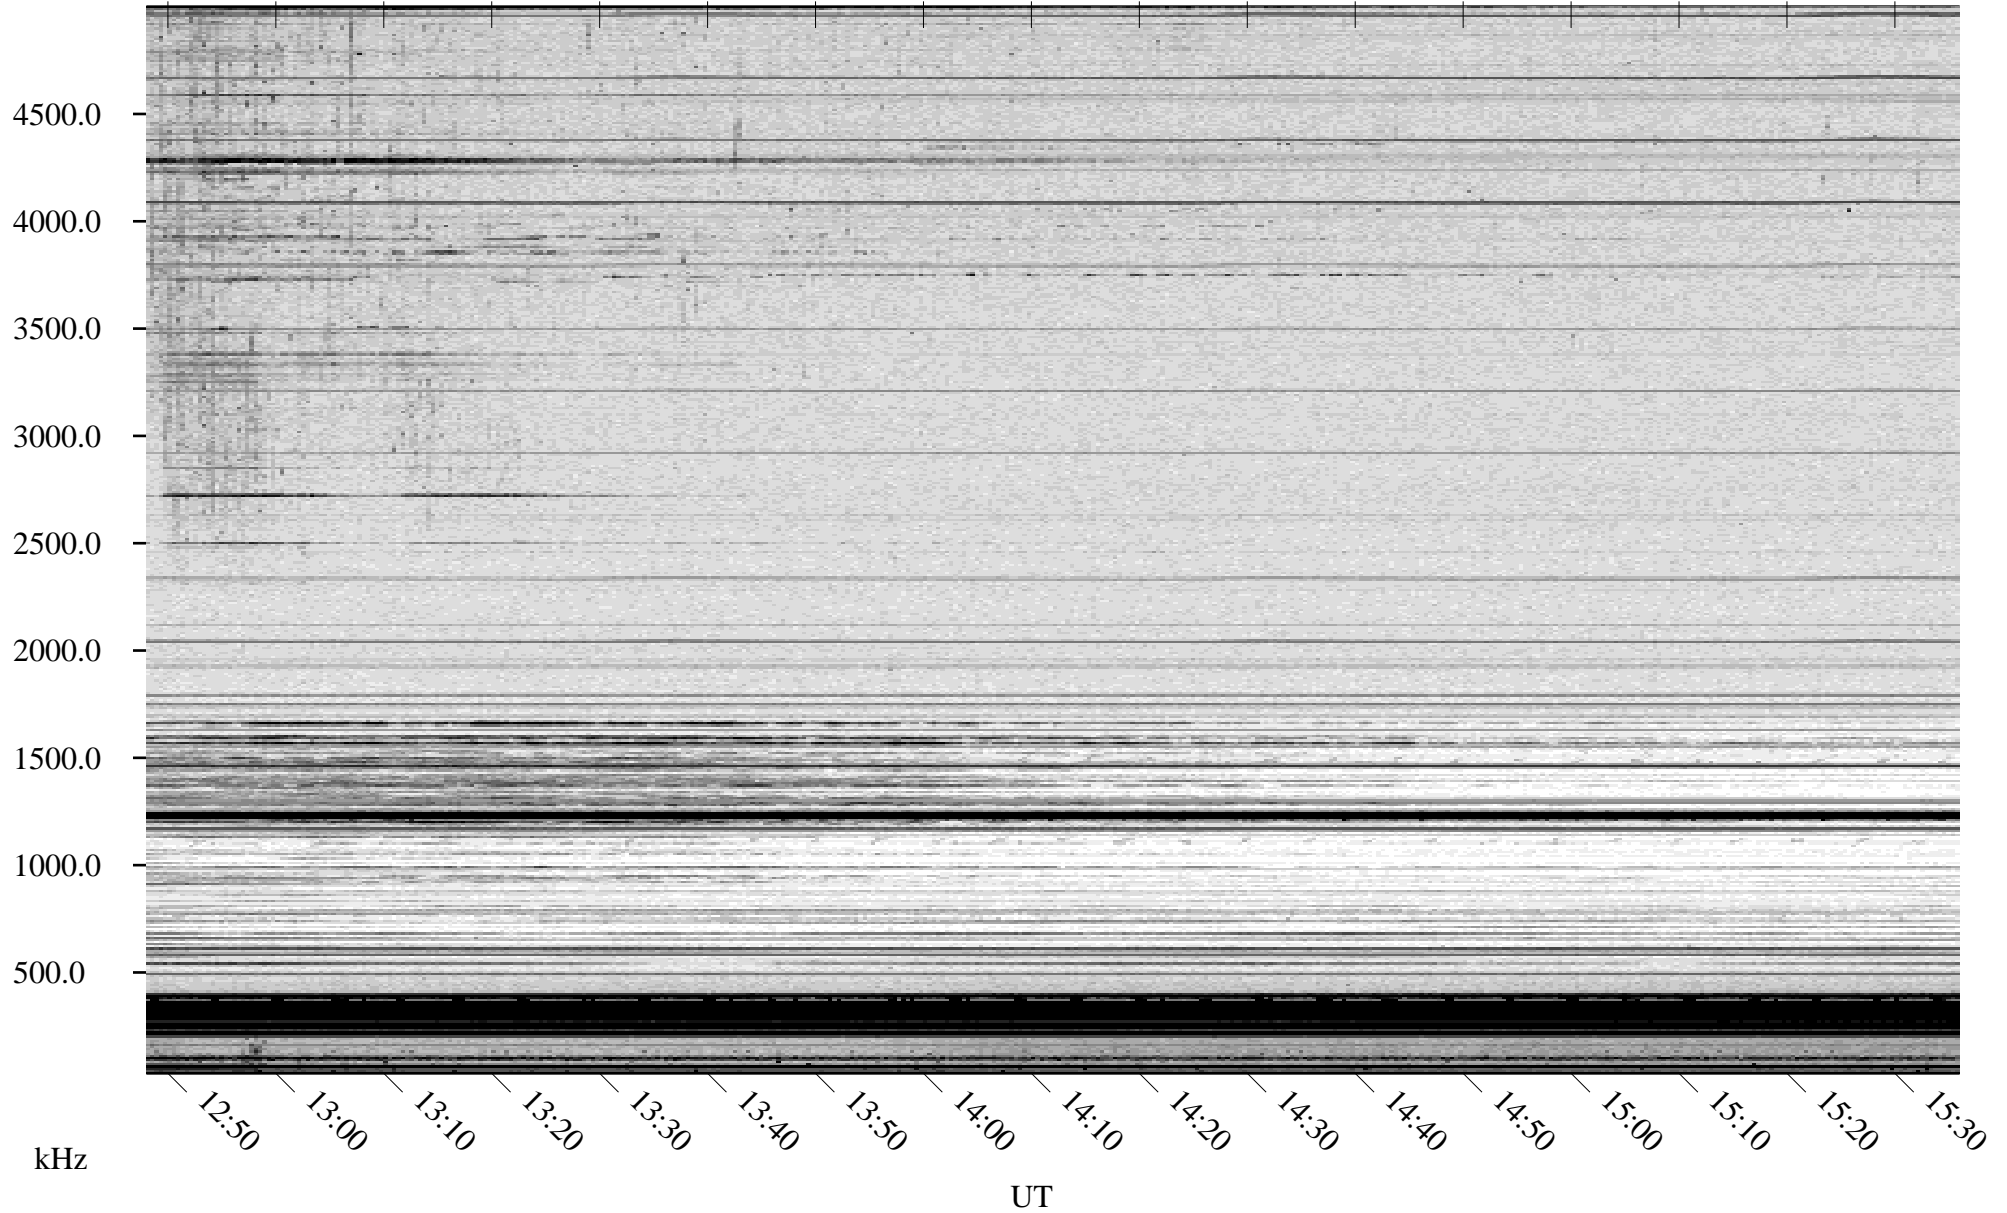

09/27/2009 Churchill, Manitoba

Linear Scale Black = 161 White = 15

ch09270l.r00SUm max_12

Page 1

09/27/2009 Churchill, Manitoba

Linear Scale Black = 161 White = 15

ch092701.r00SUm max_12

Page 2

09/28/2009 Churchill, Manitoba

Linear Scale Black = 161 White = 15

ch09270l.r00SUm max_12

Page 3

09/28/2009 Churchill, Manitoba

Linear Scale Black = 161 White = 15

ch09270l.r00SUm max_12

Page 4

09/28/2009 Churchill, Manitoba

Linear Scale Black = 161 White = 15

ch09270l.r00SUm max_12

Page 5

09/28/2009 Churchill, Manitoba

Linear Scale Black = 161 White = 15

ch09270l.r00SUm max_12

Page 6

09/28/2009 Churchill, Manitoba

Linear Scale Black = 161 White = 15

ch09270l.r00SUm max_12

Page 7

09/28/2009 Churchill, Manitoba

Linear Scale Black = 161 White = 15

ch09270l.r00SUm max_12