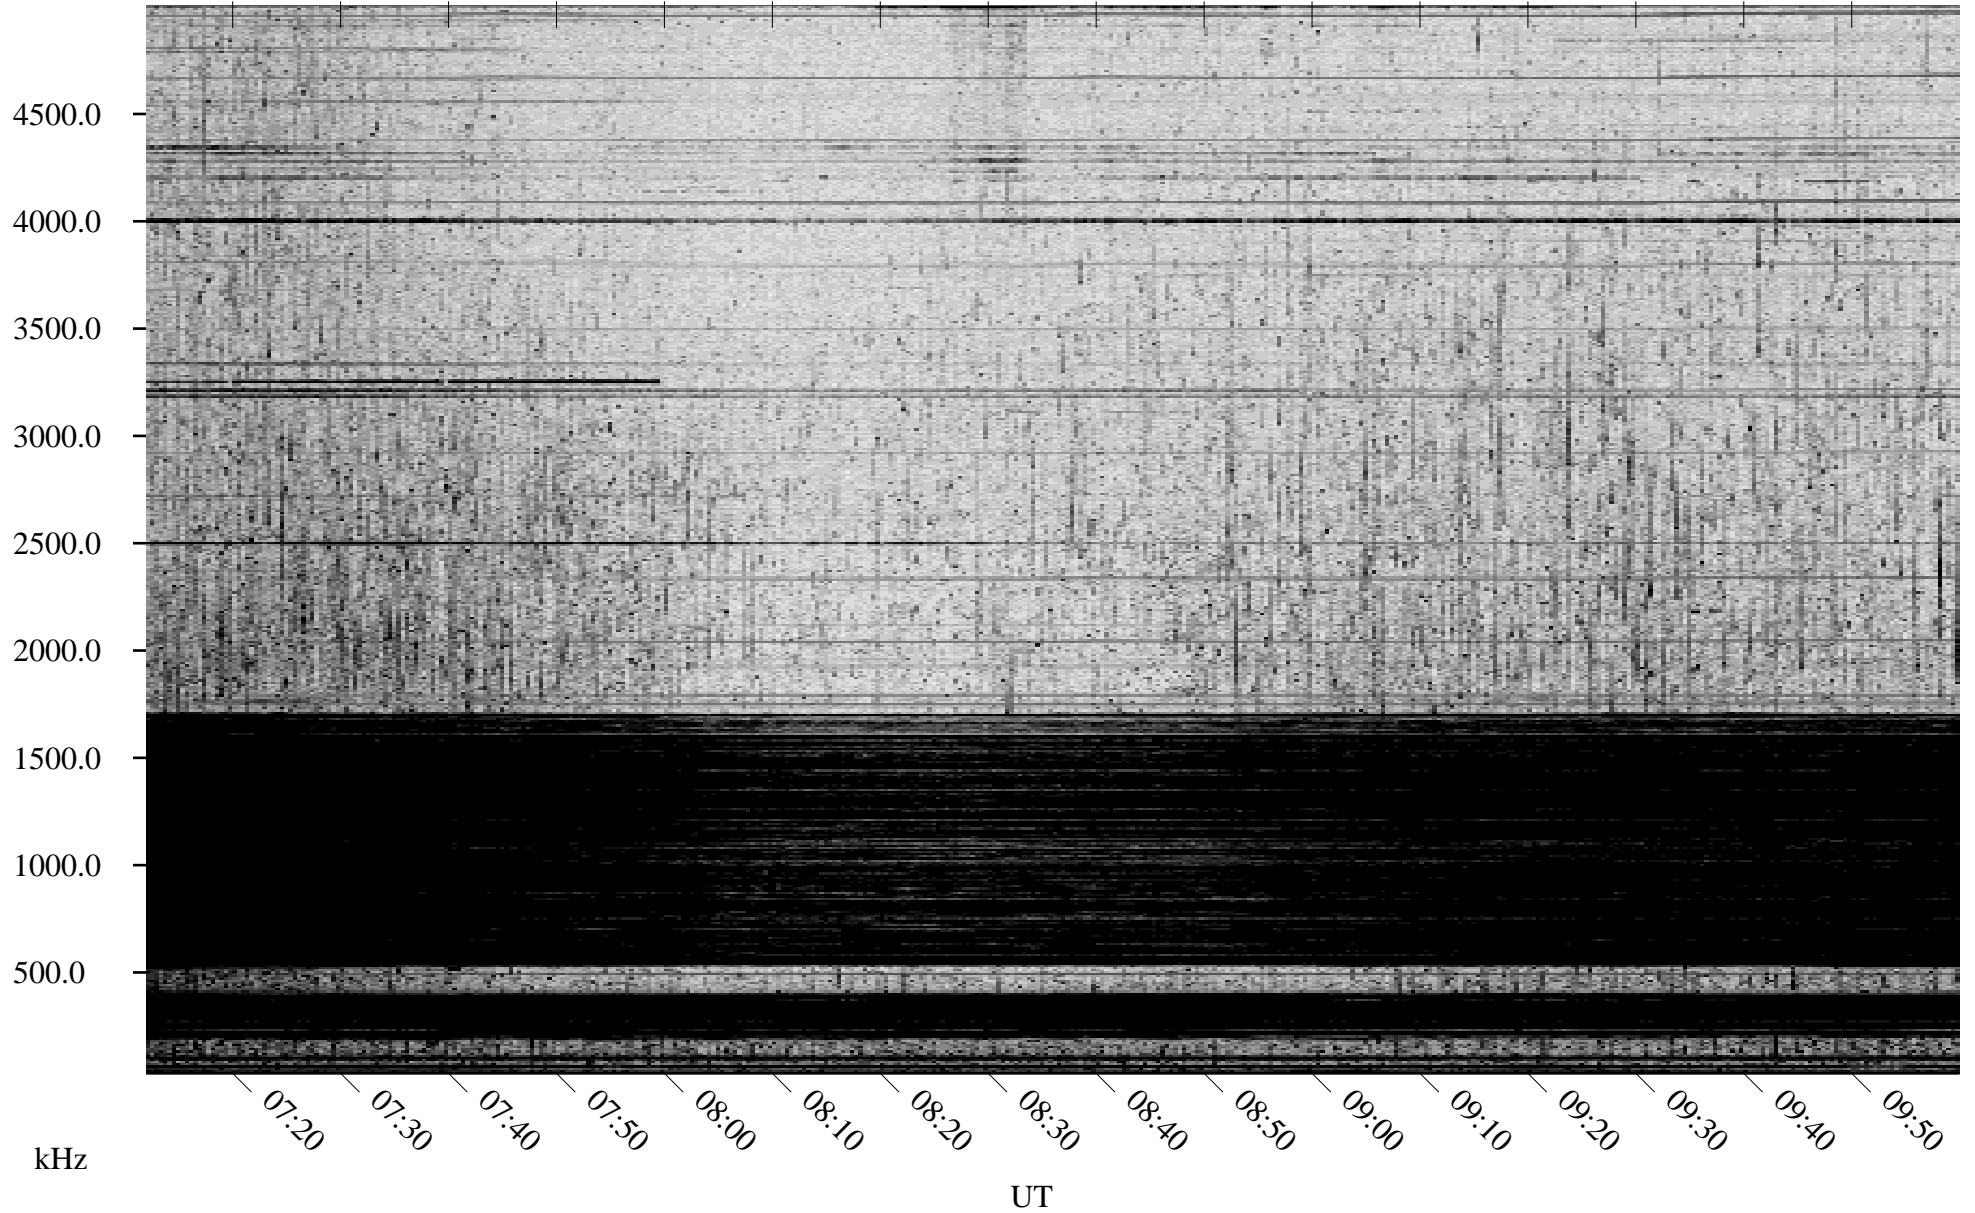

09/27/2009 Churchill, Manitoba

Linear Scale Black = 161 White = 15

ch09270l.r00SUm max_12

Page 1

09/27/2009 Churchill, Manitoba

Linear Scale Black = 161 White = 15

ch092701.r00SUm max_12

Page 2

09/28/2009 Churchill, Manitoba

Linear Scale Black = 161 White = 15

ch09270l.r00SUm max_12

Page 3

09/28/2009 Churchill, Manitoba

Linear Scale Black = 161 White = 15

ch09270l.r00SUm max_12

Page 4

09/28/2009 Churchill, Manitoba

Linear Scale Black = 161 White = 15

ch09270l.r00SUm max_12

Page 5

09/28/2009 Churchill, Manitoba

Linear Scale Black = 161 White = 15

ch09270l.r00SUm max_12

Page 6

09/28/2009 Churchill, Manitoba

Linear Scale Black = 161 White = 15

ch09270l.r00SUm max_12

Page 7

09/28/2009 Churchill, Manitoba

Linear Scale Black = 161 White = 15

ch09270l.r00SUm max_12