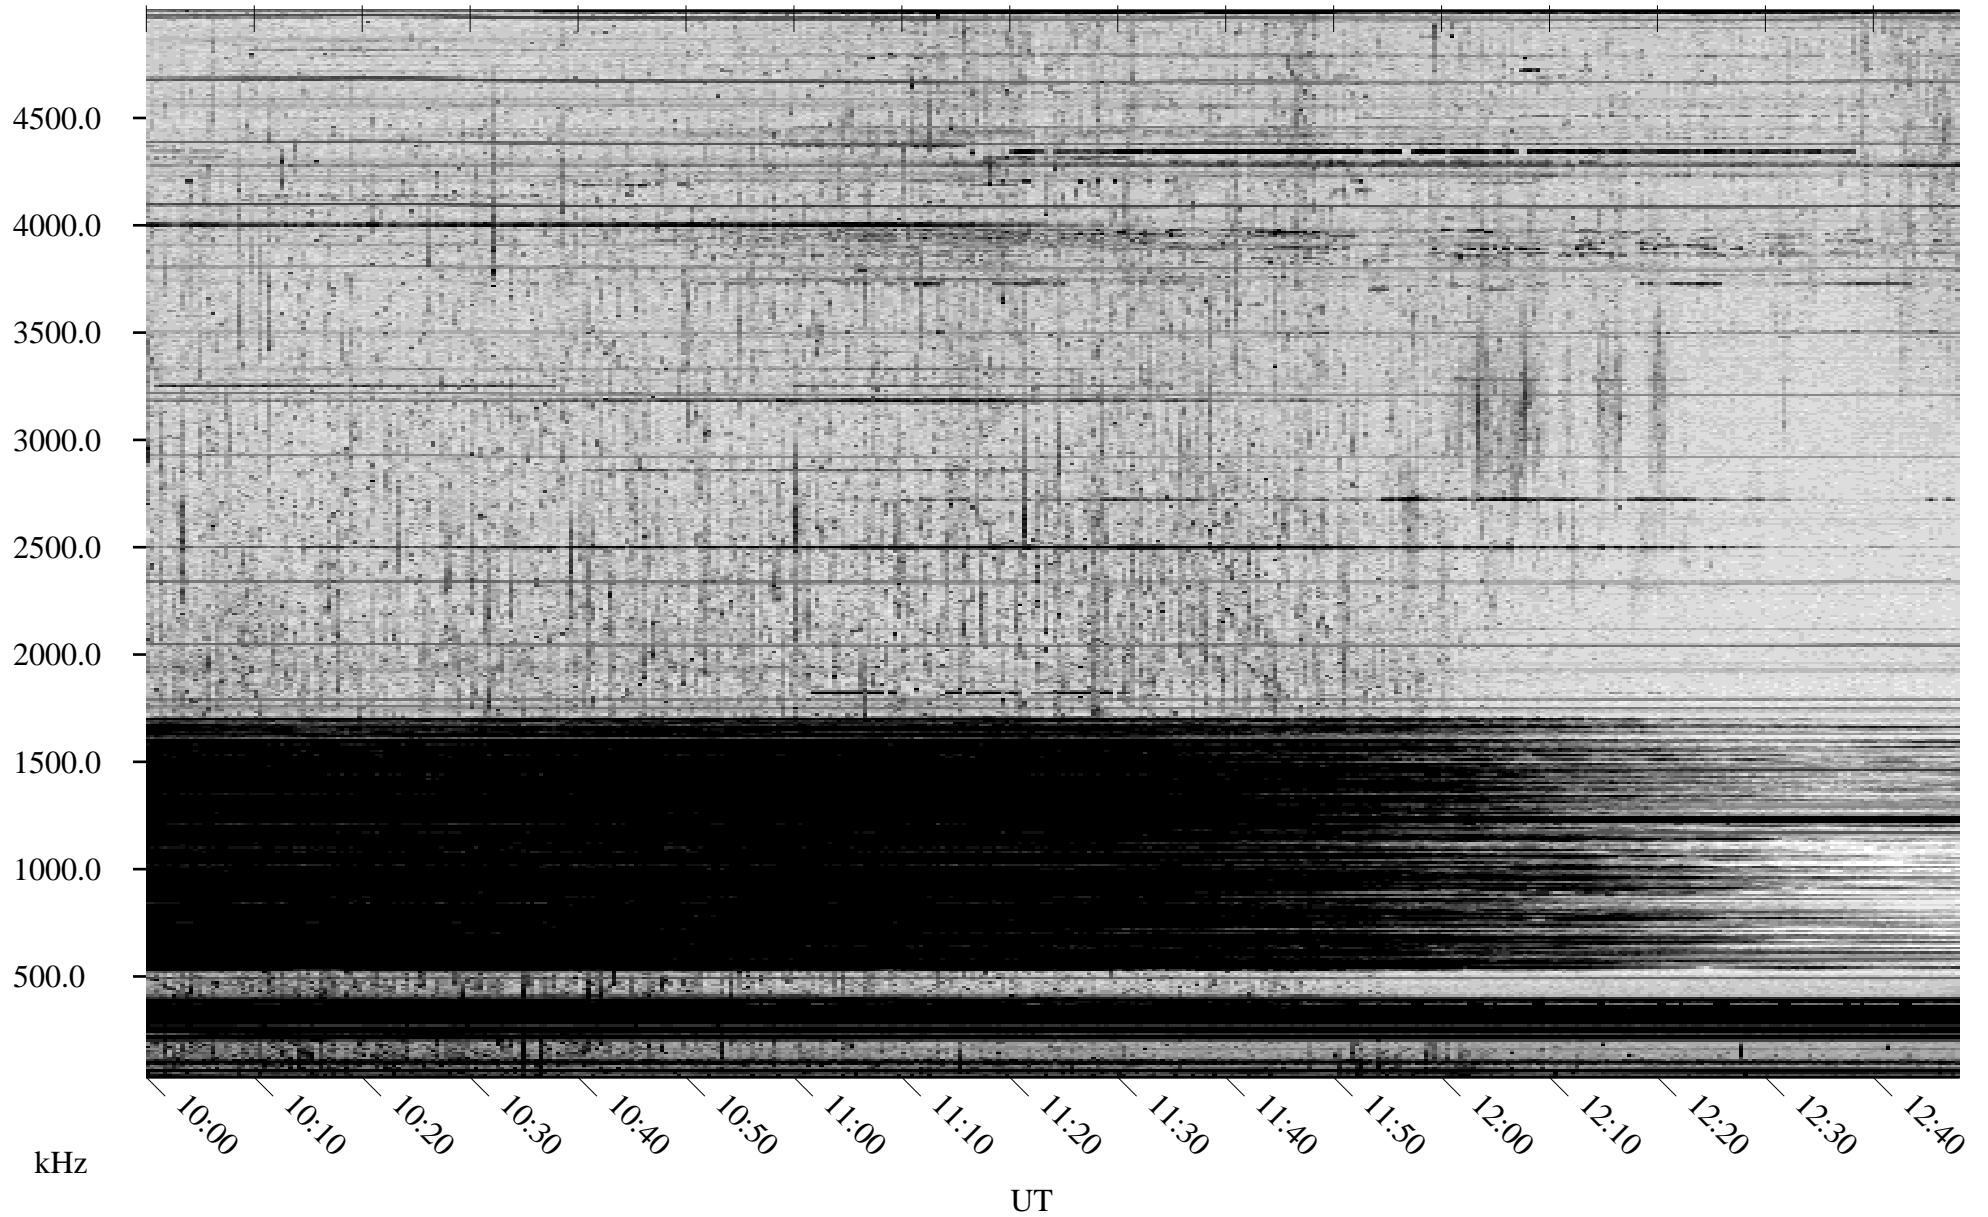

09/28/2009 Churchill, Manitoba

Linear Scale Black = 161 White = 15

ch09270l.r00SUm max_12

Page 3

09/28/2009 Churchill, Manitoba

Linear Scale Black = 161 White = 15

ch09270l.r00SUm max_12

Page 4

09/28/2009 Churchill, Manitoba

Linear Scale Black = 161 White = 15

ch09270l.r00SUm max_12

Page 5

09/28/2009 Churchill, Manitoba

Linear Scale Black = 161 White = 15

ch09270l.r00SUm max_12

Page 6

09/28/2009 Churchill, Manitoba

Linear Scale Black = 161 White = 15

ch09270l.r00SUm max_12

Page 7

09/28/2009 Churchill, Manitoba

Linear Scale Black = 161 White = 15

ch09270l.r00SUm max_12