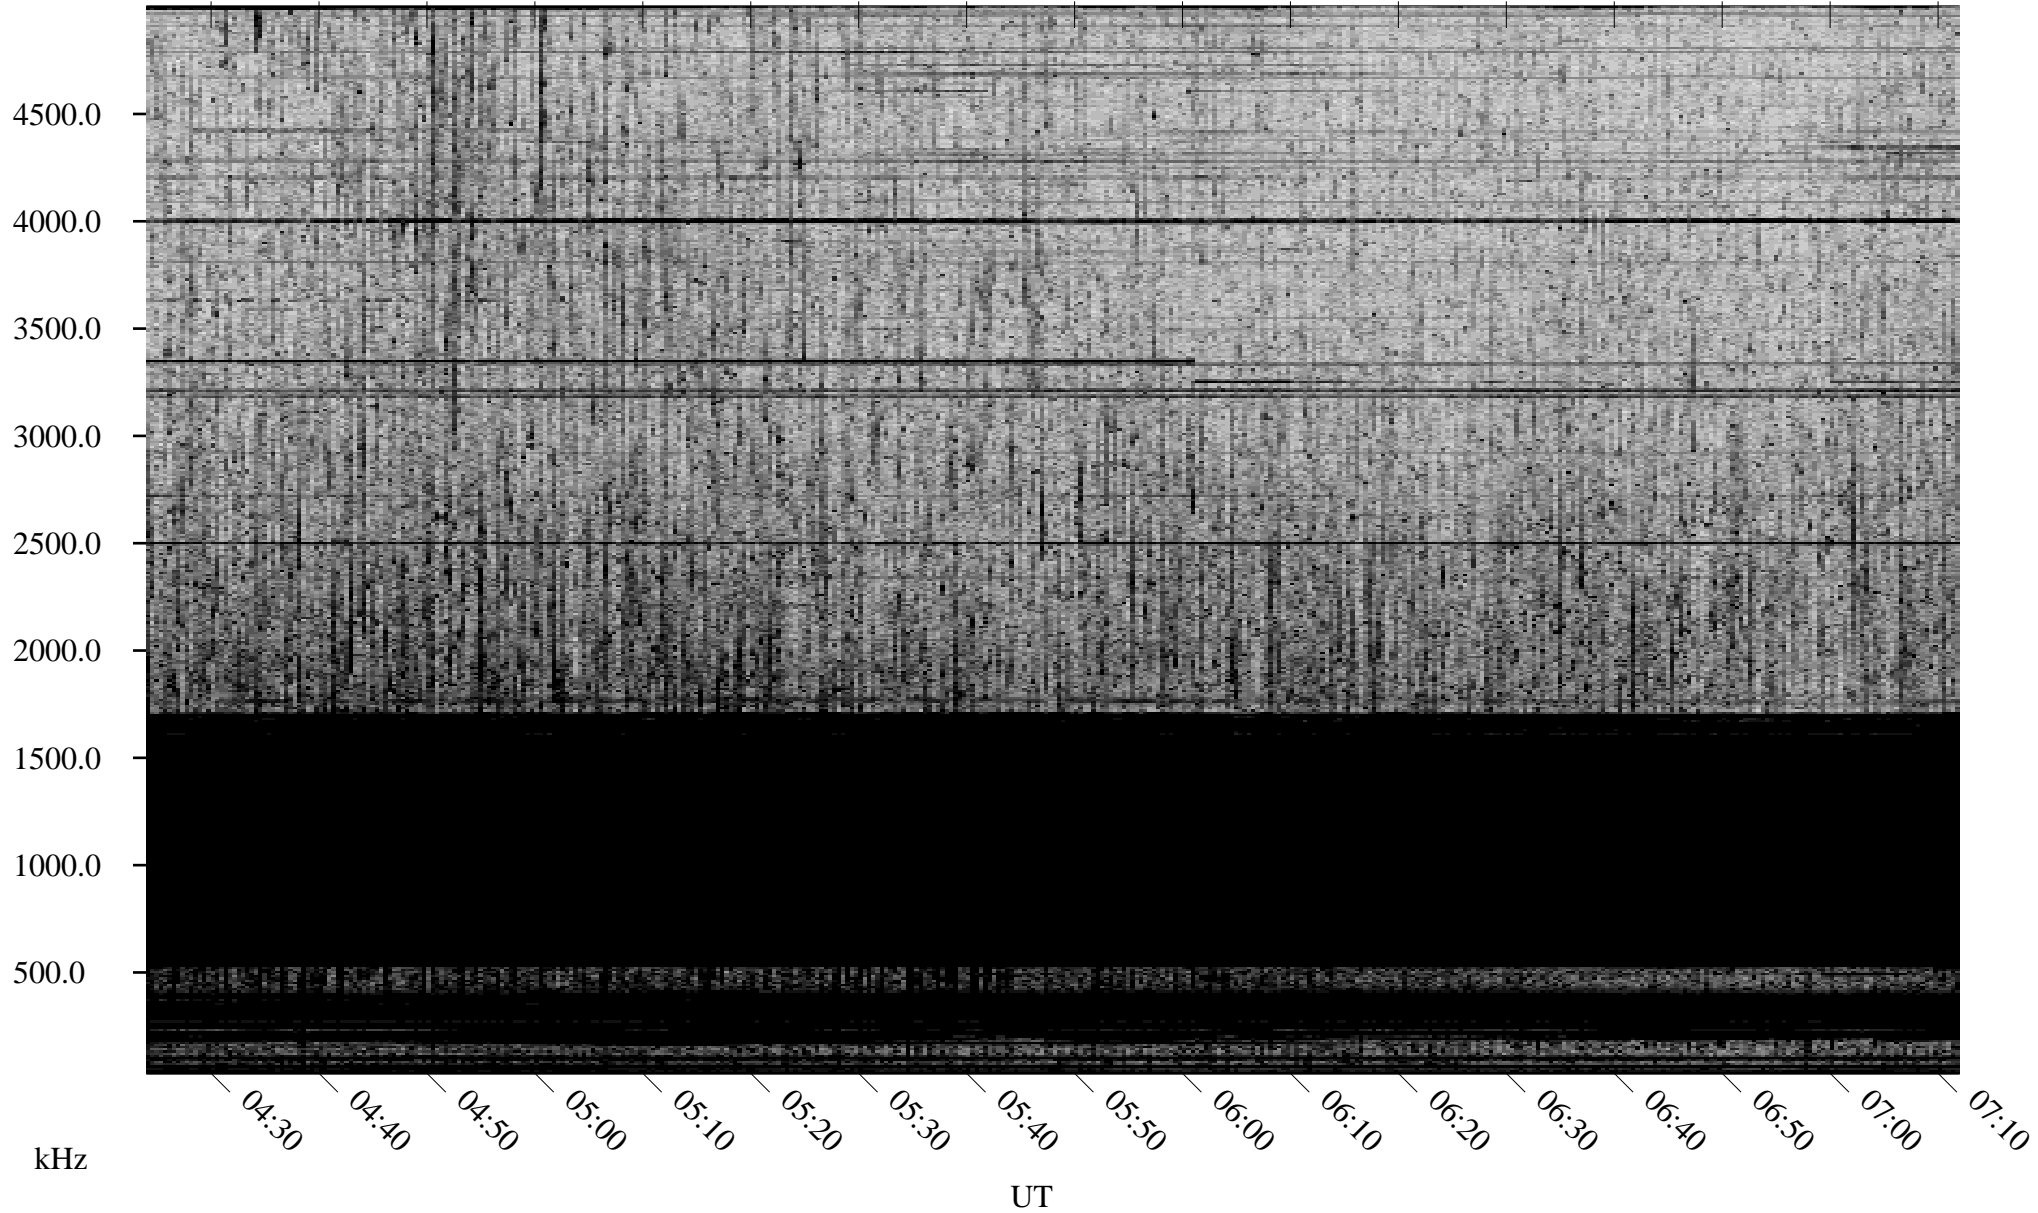

09/27/2009 Churchill, Manitoba

Linear Scale Black = 161 White = 15

ch09270l.r00SUm max_12

Page 1

09/27/2009 Churchill, Manitoba

Linear Scale Black = 161 White = 15

ch092701.r00SUm max_12

Page 2

09/28/2009 Churchill, Manitoba

Linear Scale Black = 161 White = 15

ch09270l.r00SUm max_12

Page 3

09/28/2009 Churchill, Manitoba

Linear Scale Black = 161 White = 15

ch09270l.r00SUm max_12

Page 4

09/28/2009 Churchill, Manitoba

Linear Scale Black = 161 White = 15

ch09270l.r00SUm max_12

Page 5

09/28/2009 Churchill, Manitoba

Linear Scale Black = 161 White = 15

ch09270l.r00SUm max_12

Page 6

09/28/2009 Churchill, Manitoba

Linear Scale Black = 161 White = 15

ch09270l.r00SUm max_12

Page 7

09/28/2009 Churchill, Manitoba

Linear Scale Black = 161 White = 15

ch09270l.r00SUm max_12