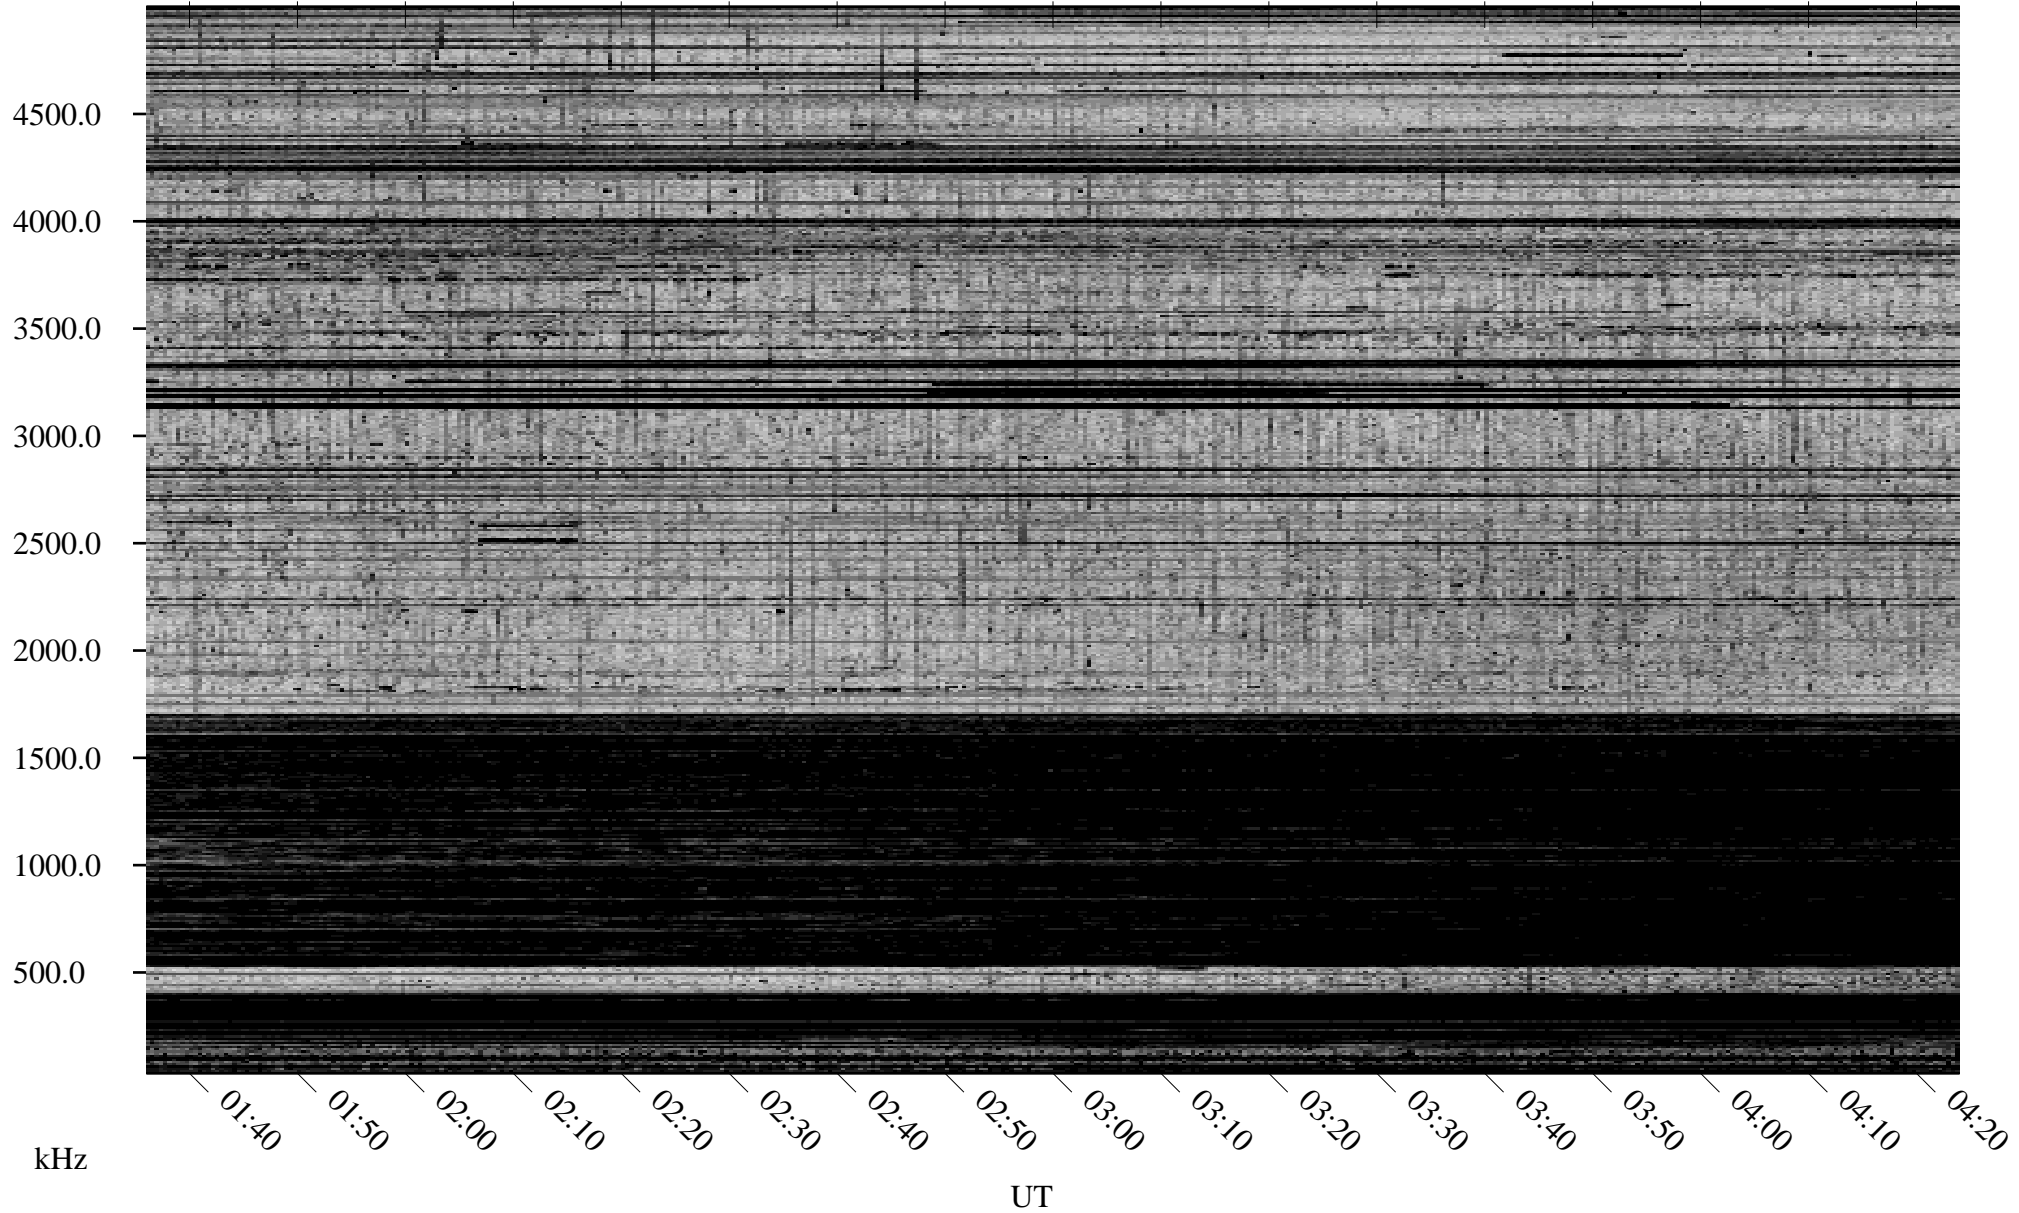

09/28/2009 Churchill, Manitoba

Linear Scale Black = 161 White = 15

ch092711.r00SUm max_12

Page 1

09/28/2009 Churchill, Manitoba

Linear Scale Black = 161 White = 15

ch092711.r00SUm max_12

Page 2

09/29/2009 Churchill, Manitoba

Linear Scale Black = 161 White = 15

ch092711.r00SUm max_12

Page 3

09/29/2009 Churchill, Manitoba

Linear Scale Black = 161 White = 15

ch092711.r00SUm max_12

Page 4

09/29/2009 Churchill, Manitoba

Linear Scale Black = 161 White = 15

ch092711.r00SUm max_12

Page 5

09/29/2009 Churchill, Manitoba

Linear Scale Black = 161 White = 15

ch092711.r00SUm max_12

Page 6

09/29/2009 Churchill, Manitoba

Linear Scale Black = 161 White = 15

ch092711.r00SUm max_12

Page 7

09/29/2009 Churchill, Manitoba

Linear Scale Black = 161 White = 15

ch092711.r00SUm max_12