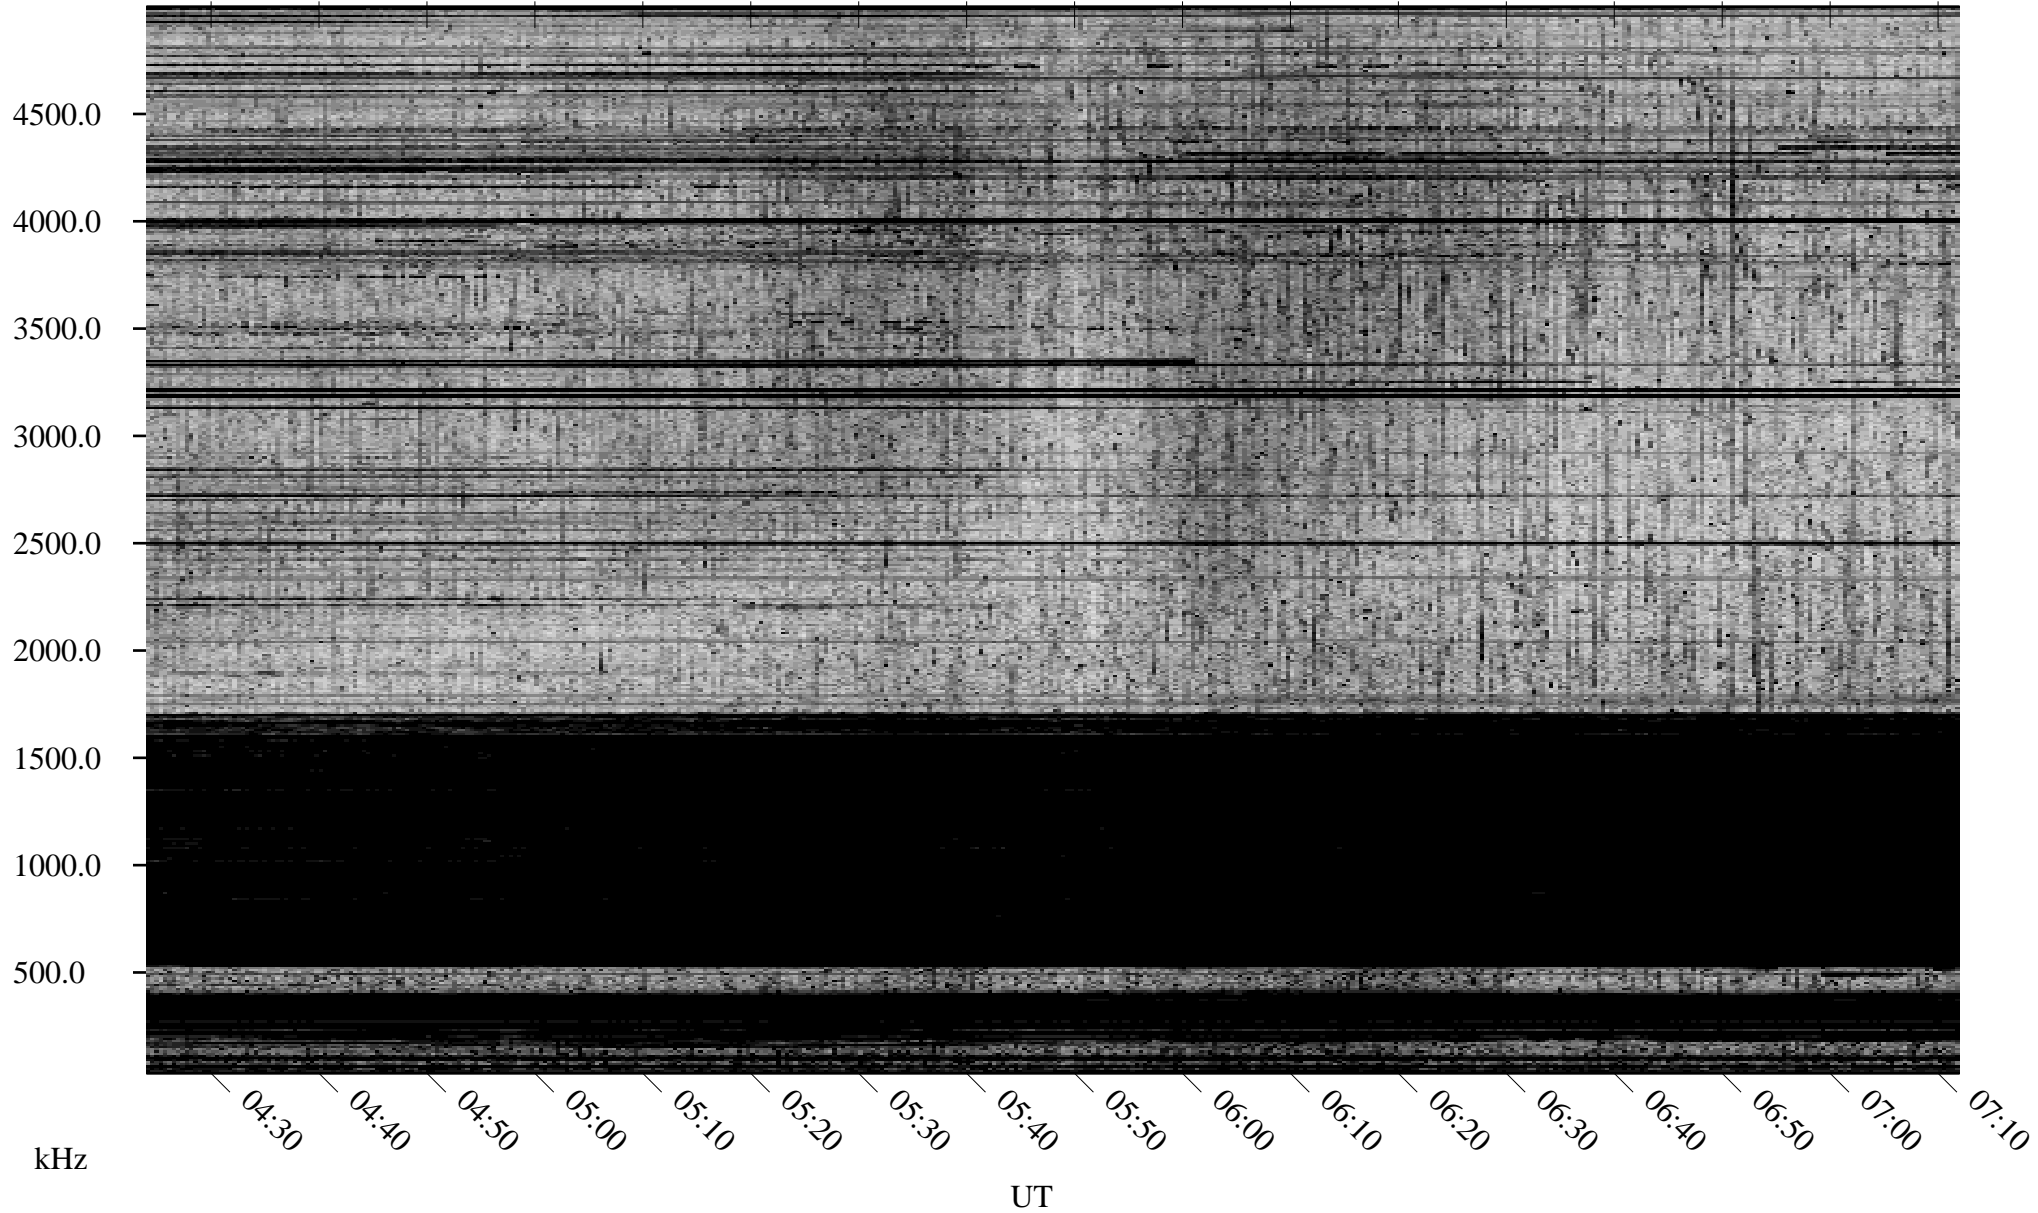

09/28/2009 Churchill, Manitoba

Linear Scale Black = 161 White = 15

ch092711.r00SUm max_12

Page 1

09/28/2009 Churchill, Manitoba

Linear Scale Black = 161 White = 15

ch092711.r00SUm max_12

Page 2

09/29/2009 Churchill, Manitoba

Linear Scale Black = 161 White = 15

ch092711.r00SUm max_12

Page 3

09/29/2009 Churchill, Manitoba

Linear Scale Black = 161 White = 15

ch092711.r00SUm max_12

Page 4

09/29/2009 Churchill, Manitoba

Linear Scale Black = 161 White = 15

ch092711.r00SUm max_12

Page 5

09/29/2009 Churchill, Manitoba

Linear Scale Black = 161 White = 15

ch092711.r00SUm max_12

Page 6

09/29/2009 Churchill, Manitoba

Linear Scale Black = 161 White = 15

ch092711.r00SUm max_12

Page 7

09/29/2009 Churchill, Manitoba

Linear Scale Black = 161 White = 15

ch092711.r00SUm max_12