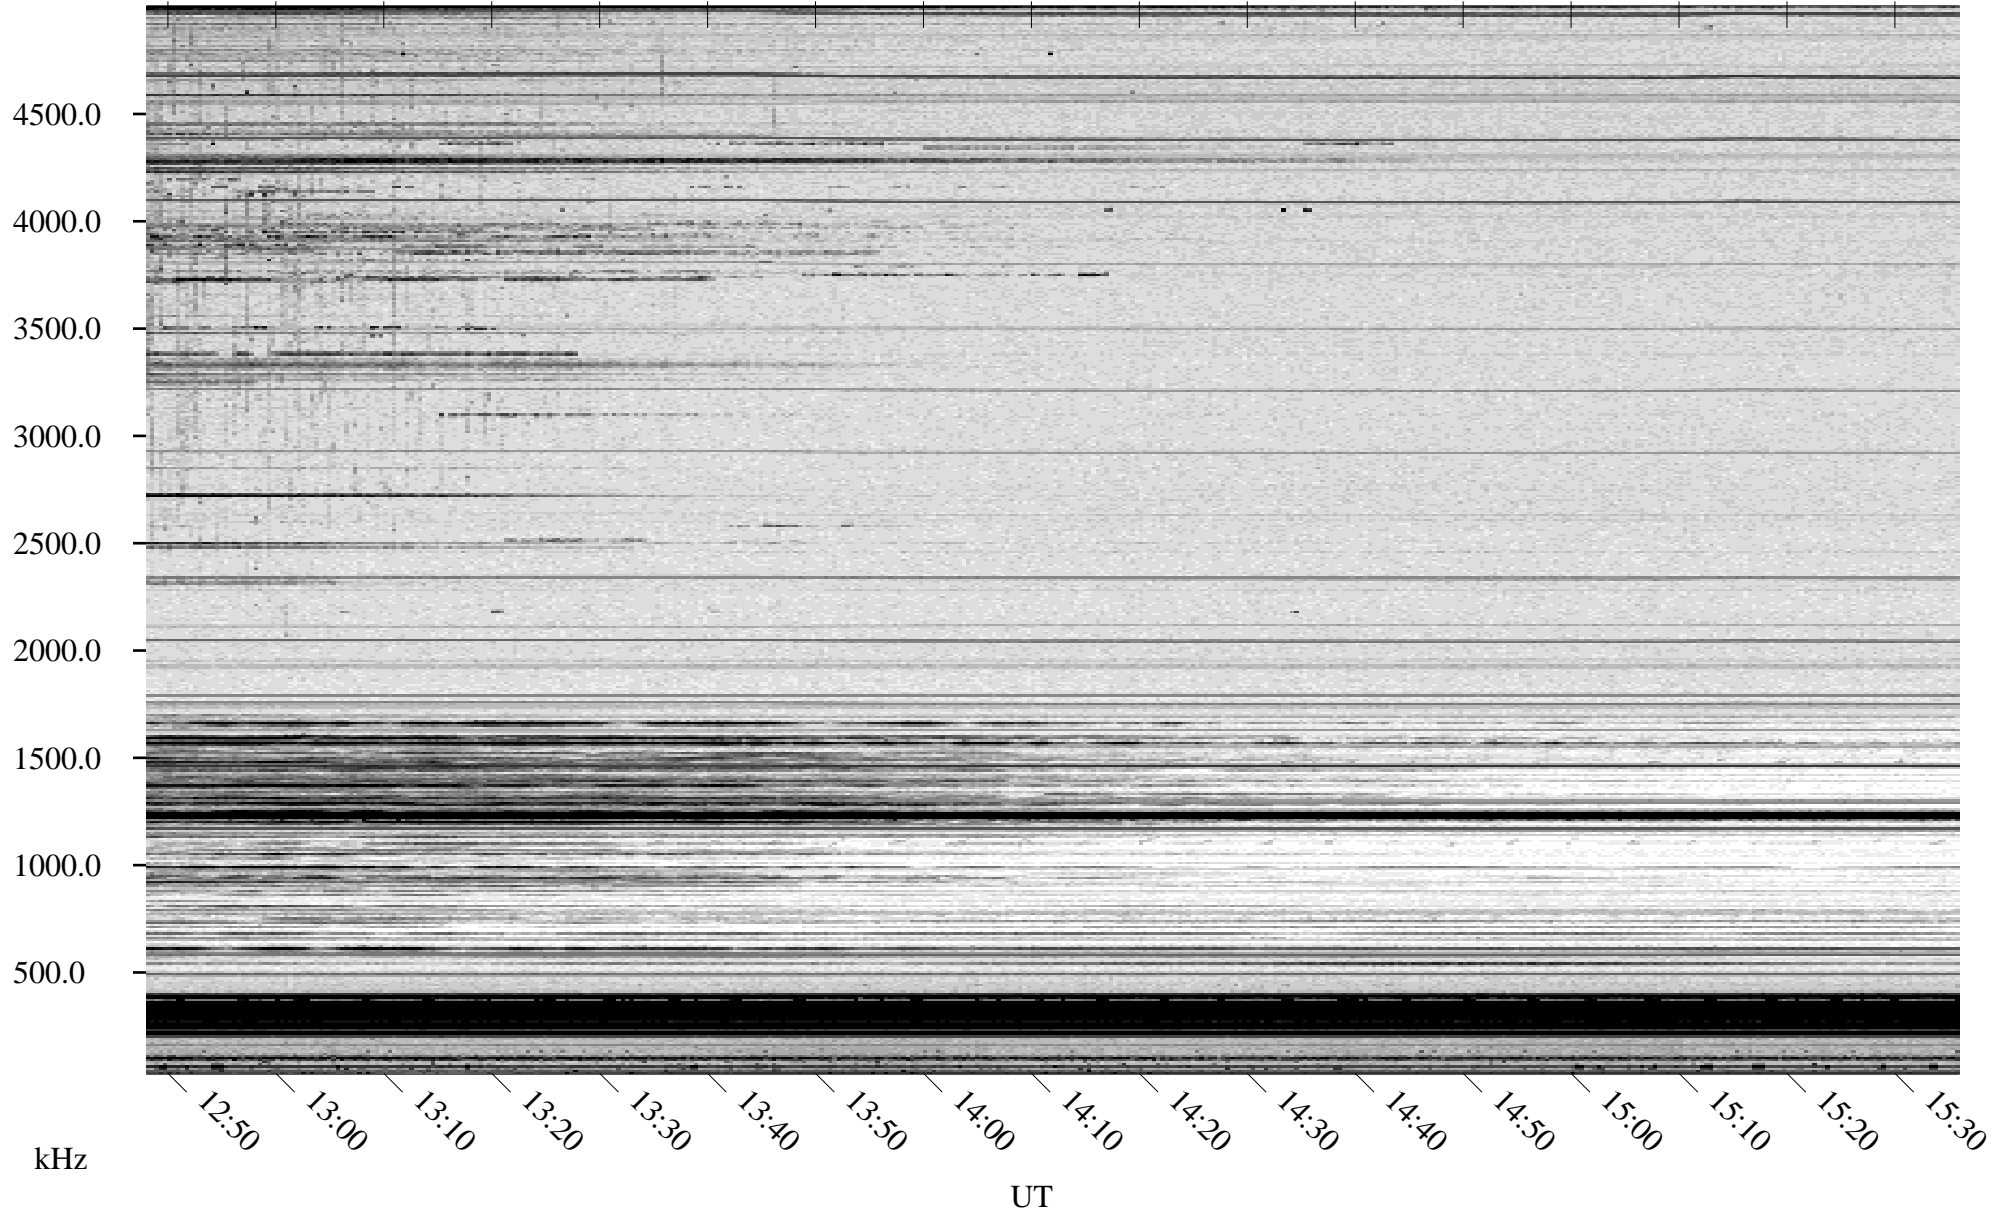

09/28/2009 Churchill, Manitoba

Linear Scale Black = 161 White = 15

ch092711.r00SUm max_12

Page 1

09/28/2009 Churchill, Manitoba

Linear Scale Black = 161 White = 15

ch092711.r00SUm max_12

Page 2

09/29/2009 Churchill, Manitoba

Linear Scale Black = 161 White = 15

ch092711.r00SUm max_12

Page 3

09/29/2009 Churchill, Manitoba

Linear Scale Black = 161 White = 15

ch092711.r00SUm max_12

Page 4

09/29/2009 Churchill, Manitoba

Linear Scale Black = 161 White = 15

ch092711.r00SUm max_12

Page 5

09/29/2009 Churchill, Manitoba

Linear Scale Black = 161 White = 15

ch092711.r00SUm max_12

Page 6

09/29/2009 Churchill, Manitoba

Linear Scale Black = 161 White = 15

ch092711.r00SUm max_12

Page 7

09/29/2009 Churchill, Manitoba

Linear Scale Black = 161 White = 15

ch092711.r00SUm max_12