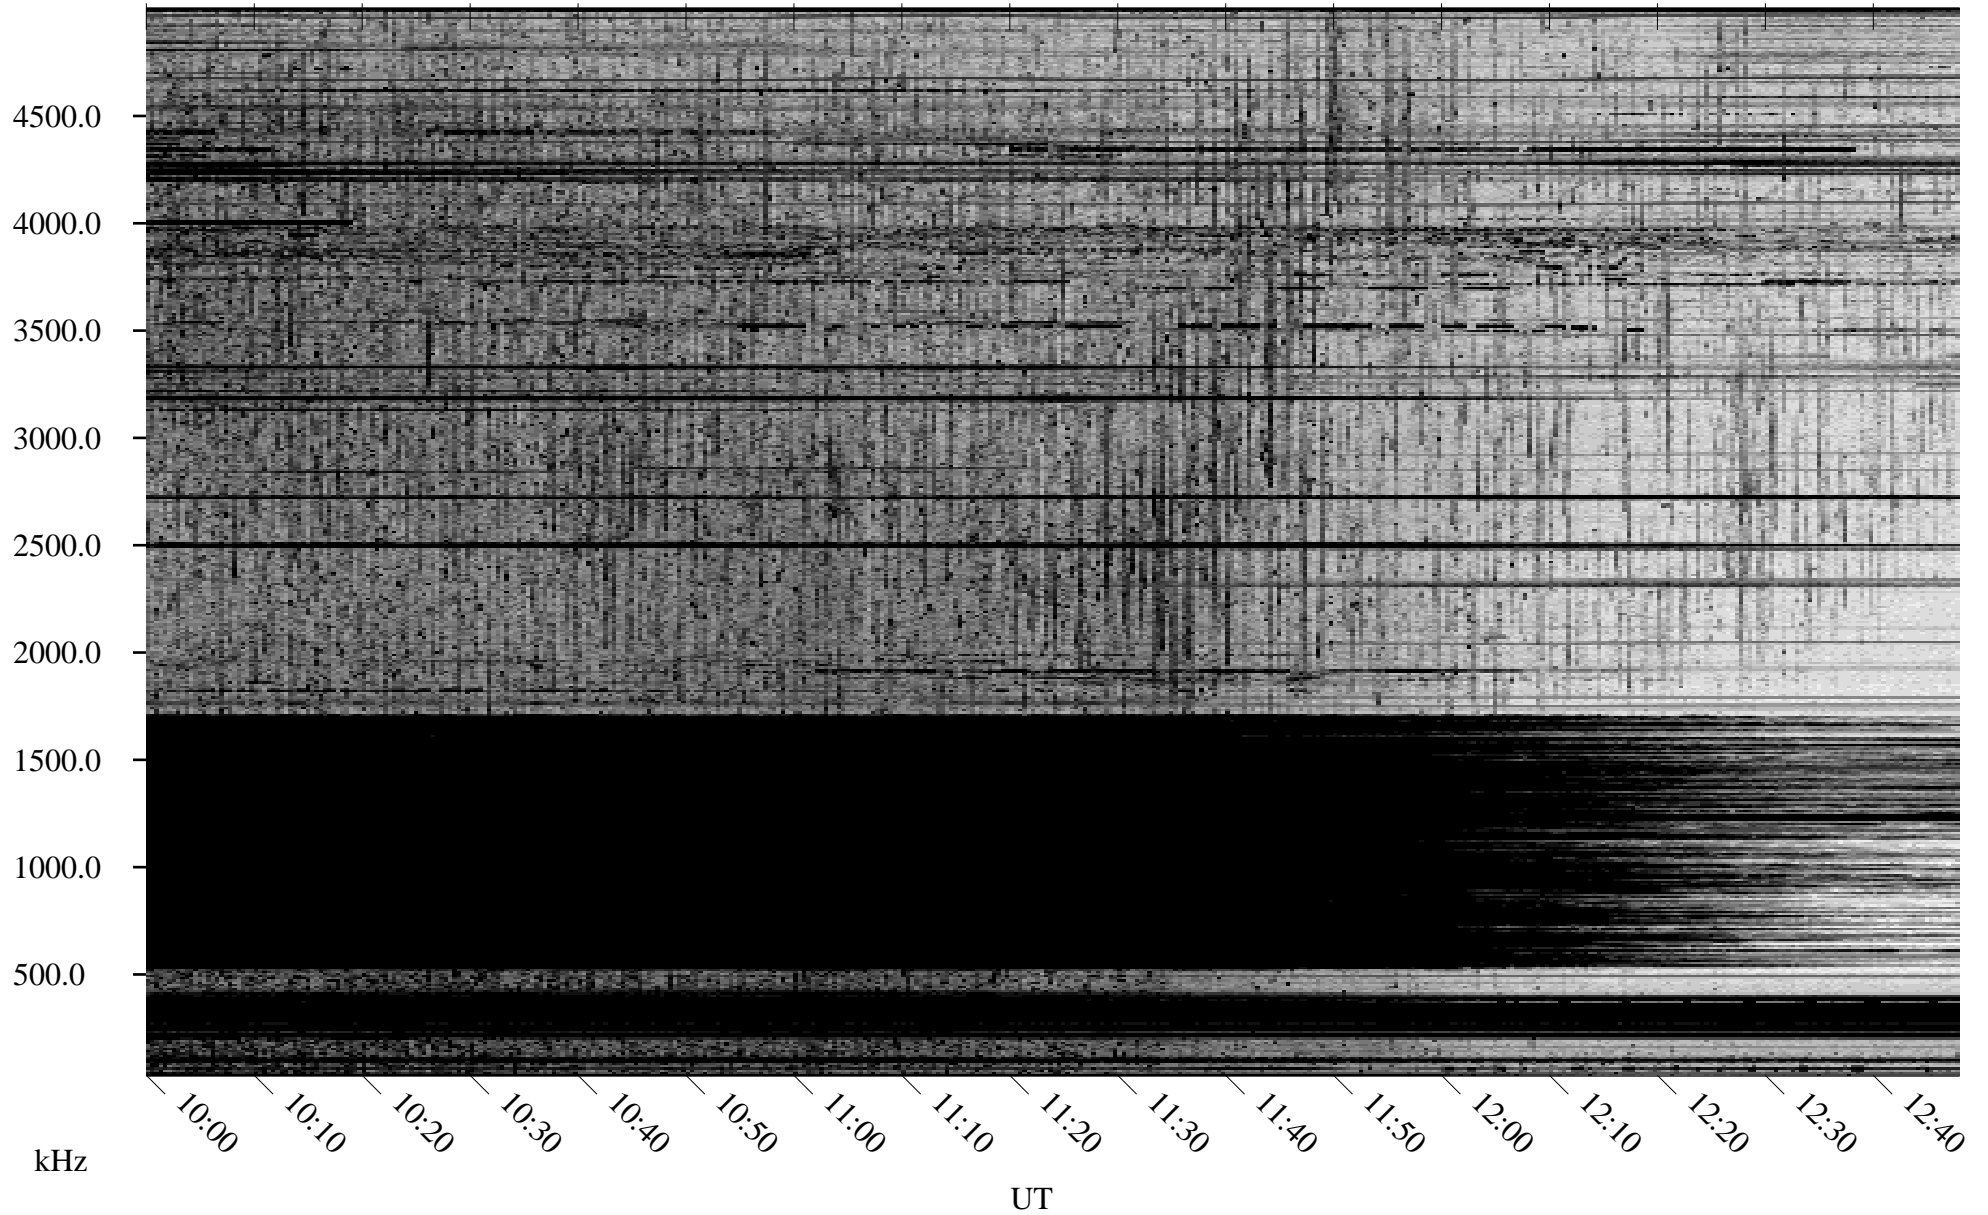

09/29/2009 Churchill, Manitoba

Linear Scale Black = 161 White = 15

ch092711.r00SUm max_12

Page 5

09/29/2009 Churchill, Manitoba

Linear Scale Black = 161 White = 15

ch092711.r00SUm max_12

Page 6

09/29/2009 Churchill, Manitoba

Linear Scale Black = 161 White = 15

ch092711.r00SUm max_12

Page 7

09/29/2009 Churchill, Manitoba

Linear Scale Black = 161 White = 15

ch092711.r00SUm max_12