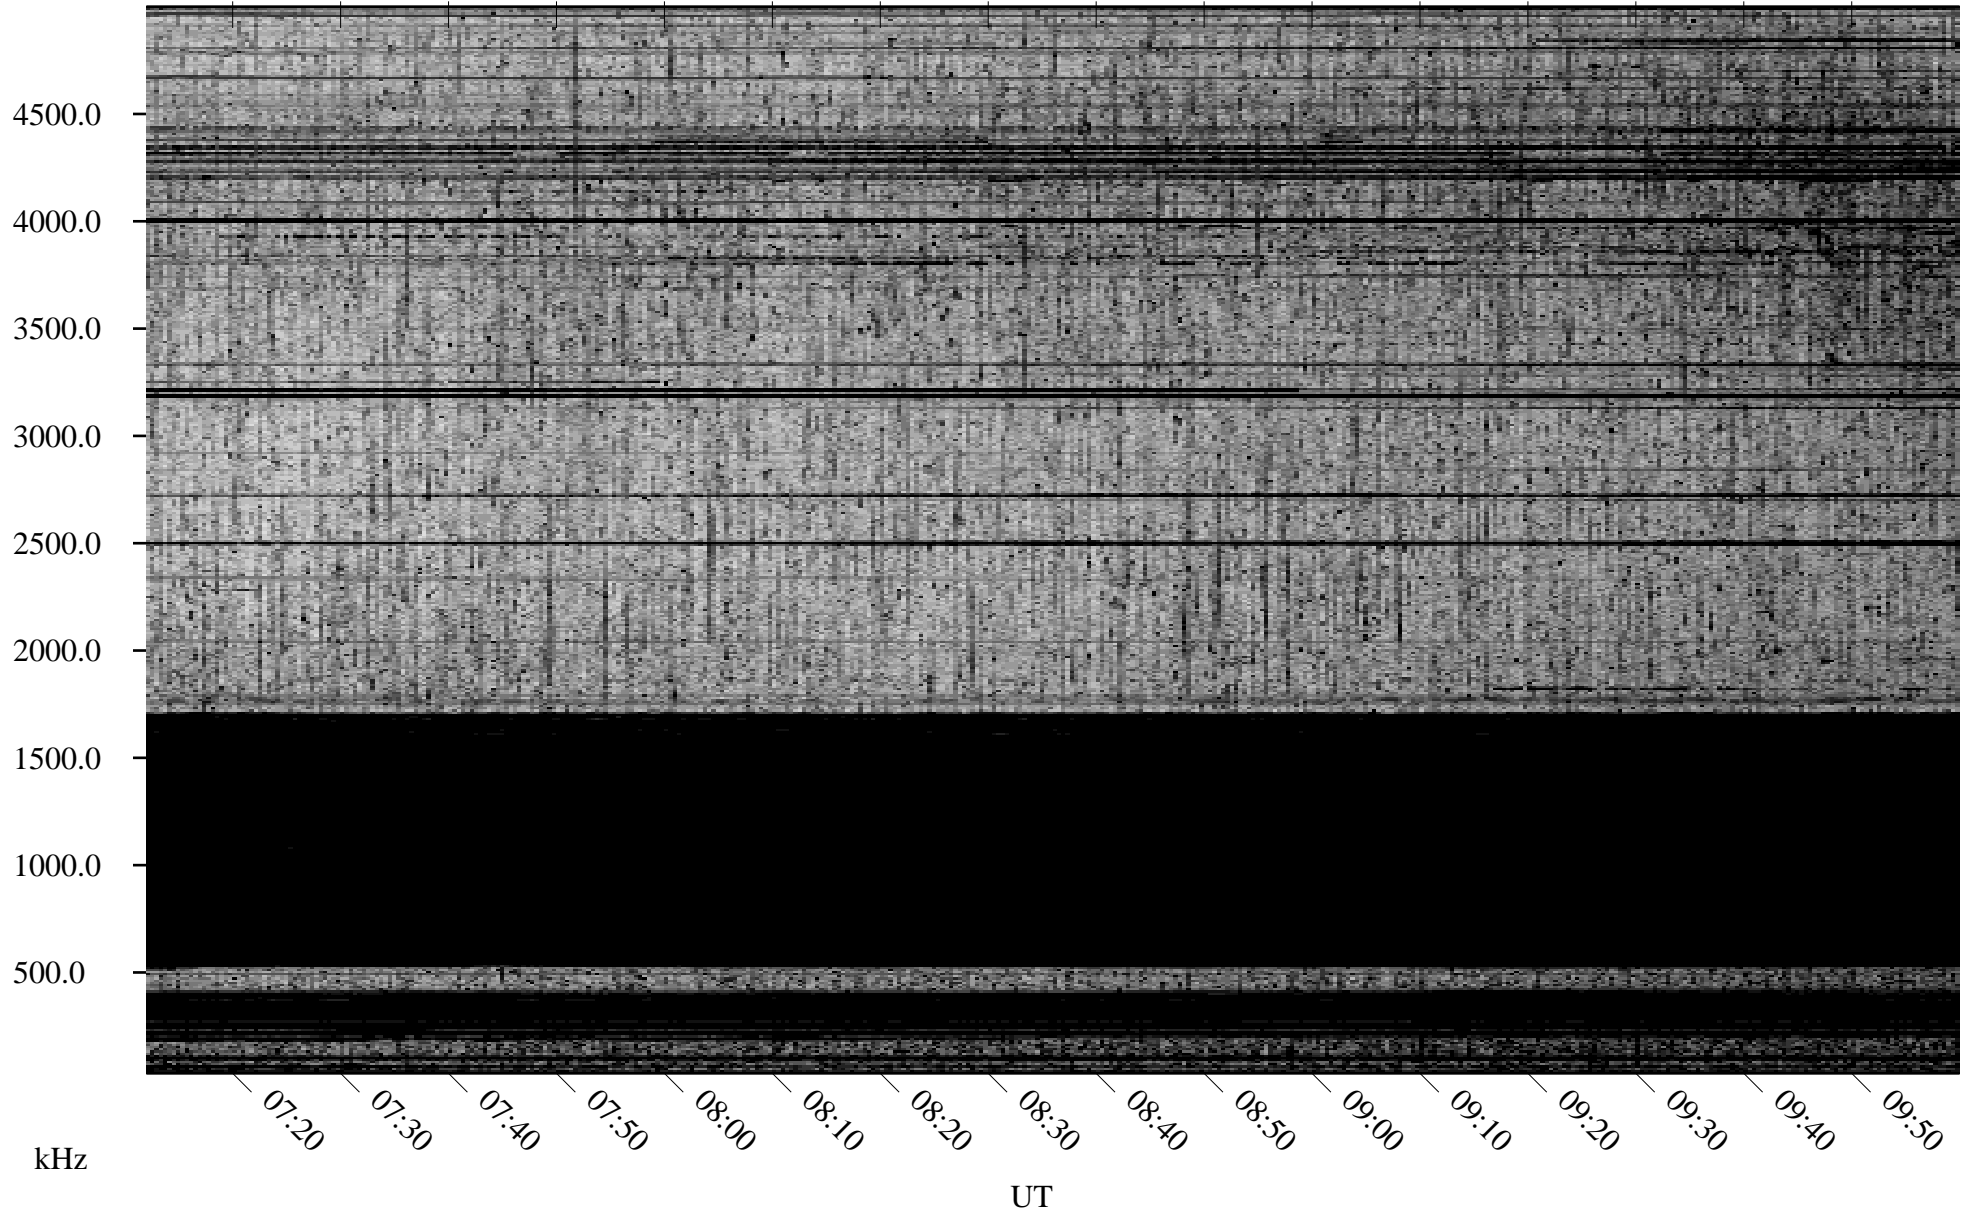

09/28/2009 Churchill, Manitoba

Linear Scale Black = 161 White = 15

ch092711.r00SUm max_12

Page 1

09/28/2009 Churchill, Manitoba

Linear Scale Black = 161 White = 15

ch092711.r00SUm max_12

Page 2

09/29/2009 Churchill, Manitoba

Linear Scale Black = 161 White = 15

ch092711.r00SUm max_12

Page 3

09/29/2009 Churchill, Manitoba

Linear Scale Black = 161 White = 15

ch092711.r00SUm max_12

Page 4

09/29/2009 Churchill, Manitoba

Linear Scale Black = 161 White = 15

ch092711.r00SUm max_12

Page 5

09/29/2009 Churchill, Manitoba

Linear Scale Black = 161 White = 15

ch092711.r00SUm max_12

Page 6

09/29/2009 Churchill, Manitoba

Linear Scale Black = 161 White = 15

ch092711.r00SUm max_12

Page 7

09/29/2009 Churchill, Manitoba

Linear Scale Black = 161 White = 15

ch092711.r00SUm max_12