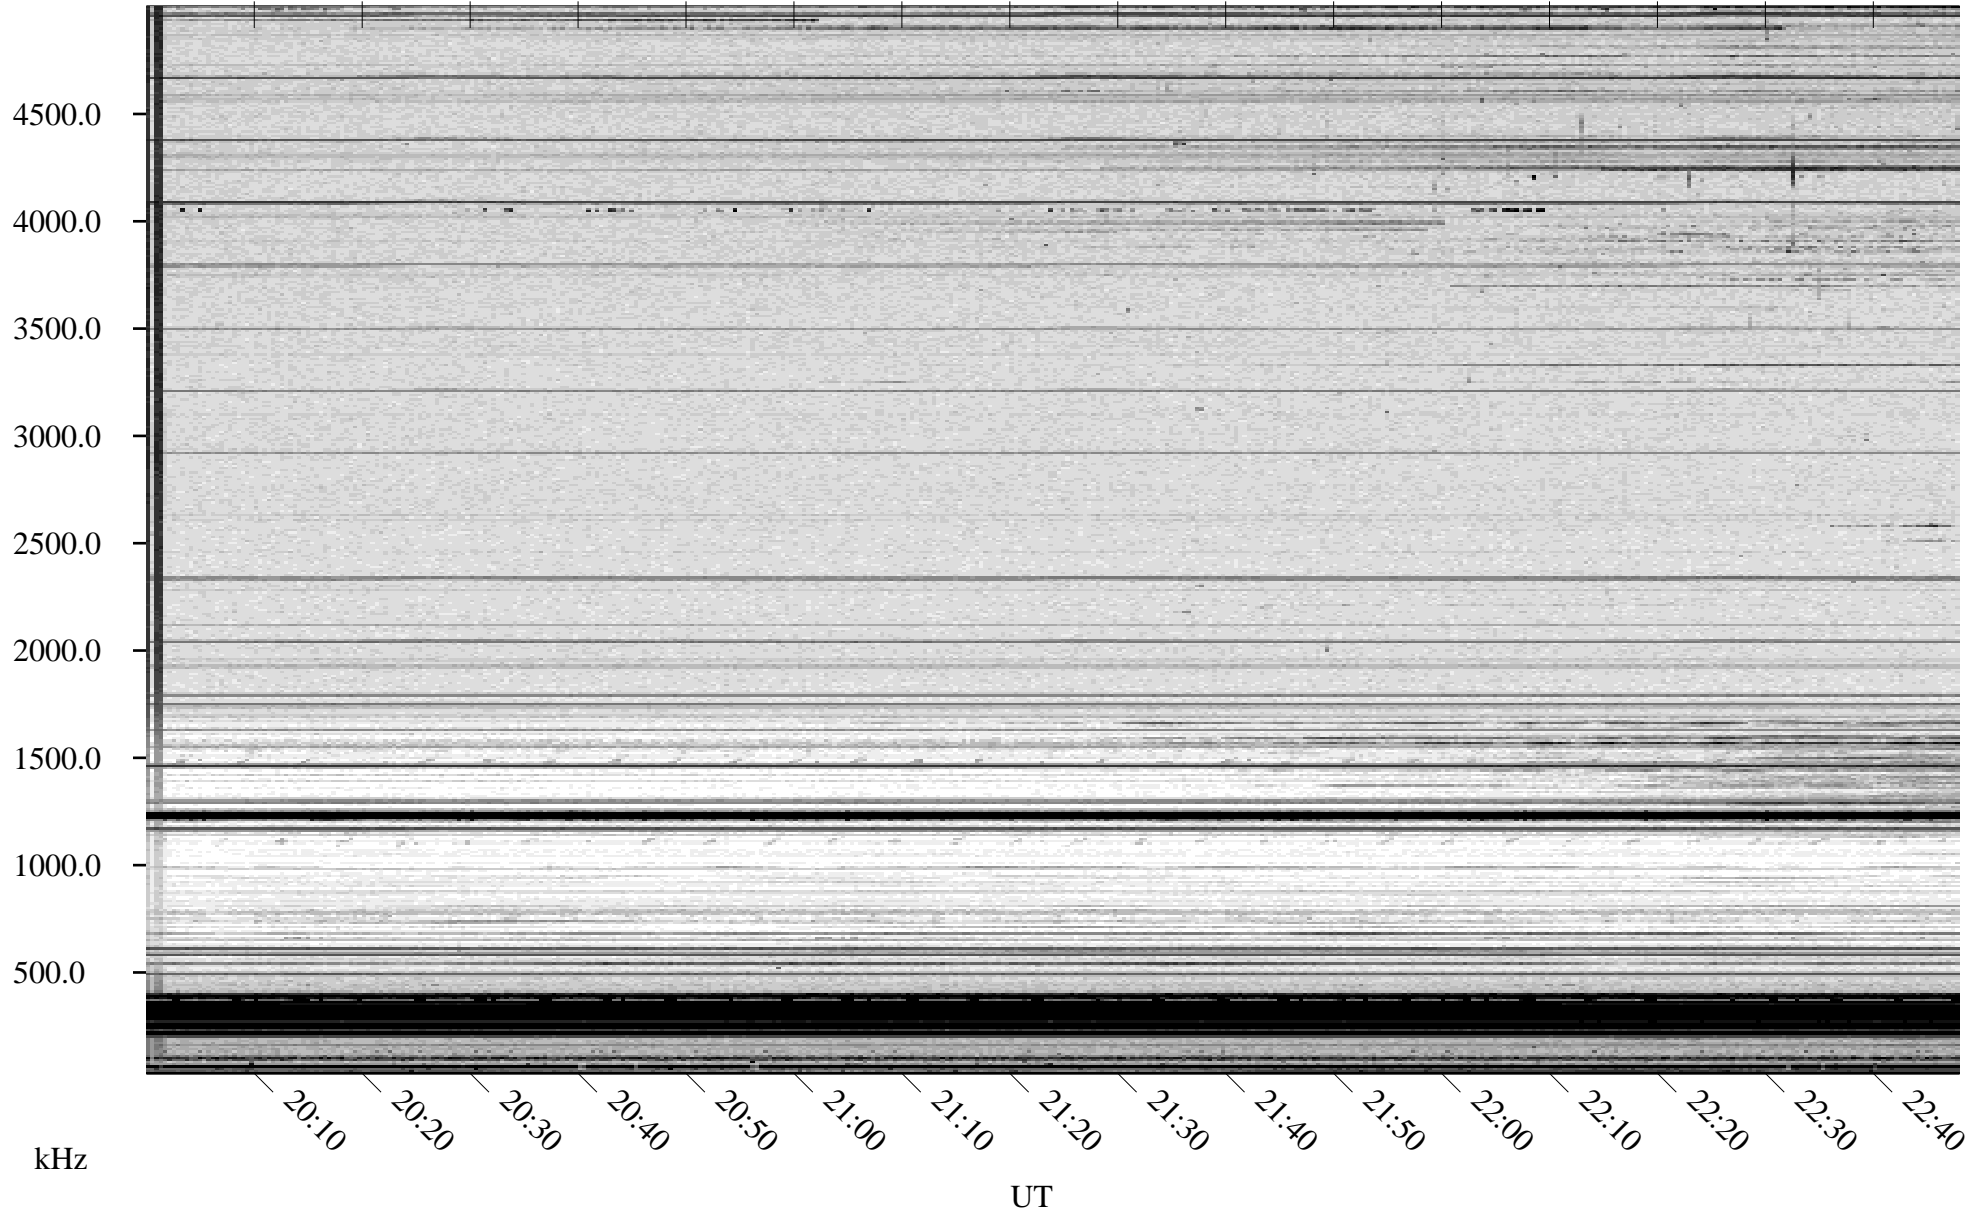

09/28/2009 Churchill, Manitoba

Linear Scale Black = 161 White = 15

ch092711.r00SUm max_12

Page 1

09/28/2009 Churchill, Manitoba

Linear Scale Black = 161 White = 15

ch092711.r00SUm max_12

Page 2

09/29/2009 Churchill, Manitoba

Linear Scale Black = 161 White = 15

ch092711.r00SUm max_12

Page 3

09/29/2009 Churchill, Manitoba

Linear Scale Black = 161 White = 15

ch092711.r00SUm max_12

Page 4

09/29/2009 Churchill, Manitoba

Linear Scale Black = 161 White = 15

ch092711.r00SUm max_12

Page 5

09/29/2009 Churchill, Manitoba

Linear Scale Black = 161 White = 15

ch092711.r00SUm max_12

Page 6

09/29/2009 Churchill, Manitoba

Linear Scale Black = 161 White = 15

ch092711.r00SUm max_12

Page 7

09/29/2009 Churchill, Manitoba

Linear Scale Black = 161 White = 15

ch092711.r00SUm max_12